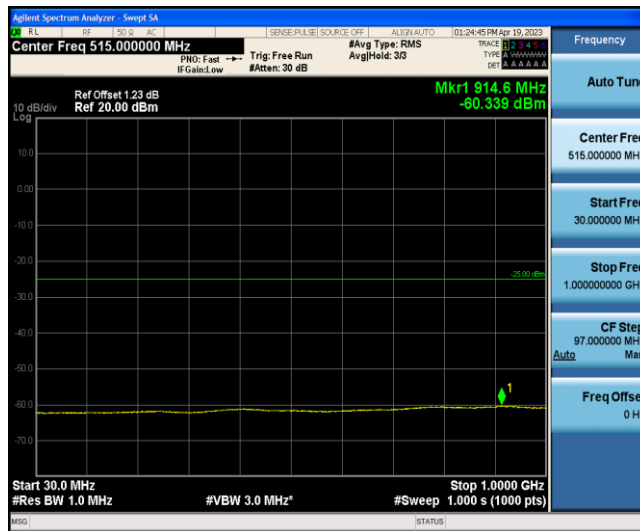

Band41-15MHz-16QAM-40115-1RB#0-Range1:30~1000MHz