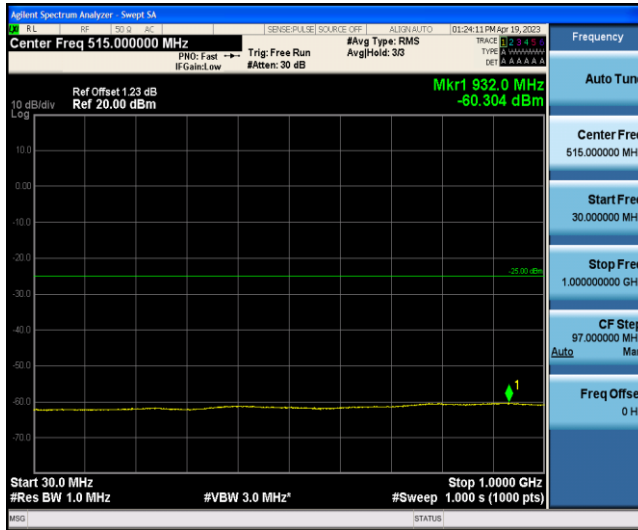

Band41-15MHz-QPSK-40115-1RB#0-Range1:30~1000MHz