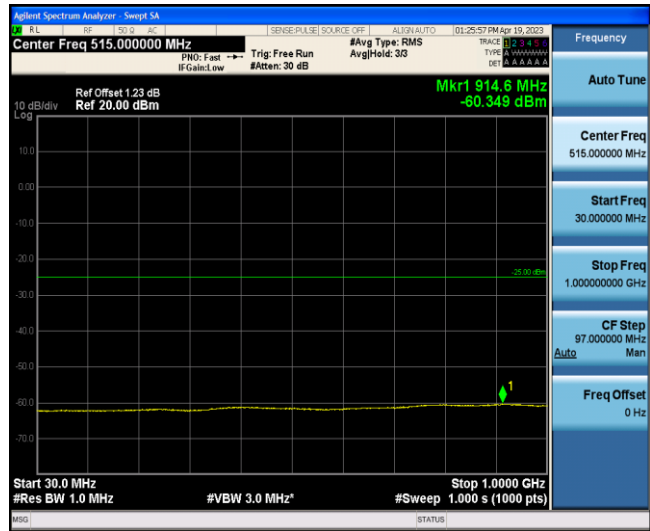

Band41-15MHz-16QAM-40590-1RB#0-Range1:30~1000MHz