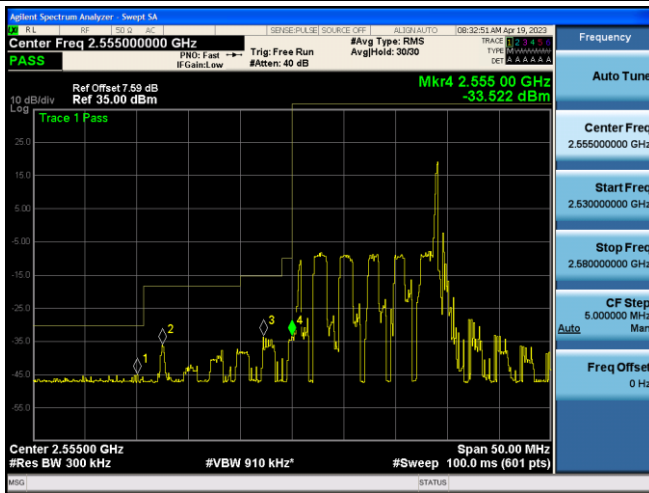

Band41-15MHz-16QAM-40315-1RB#0

Band41-15MHz-16QAM-40315-1RB#74

Band41-15MHz-16QAM-40315-75RB#0

Band41-15MHz-16QAM-41165-1RB#0

Band41-15MHz-16QAM-41165-1RB#74

Band41-15MHz-16QAM-41165-75RB#0

Band41-20MHz-QPSK-40140-1RB#0