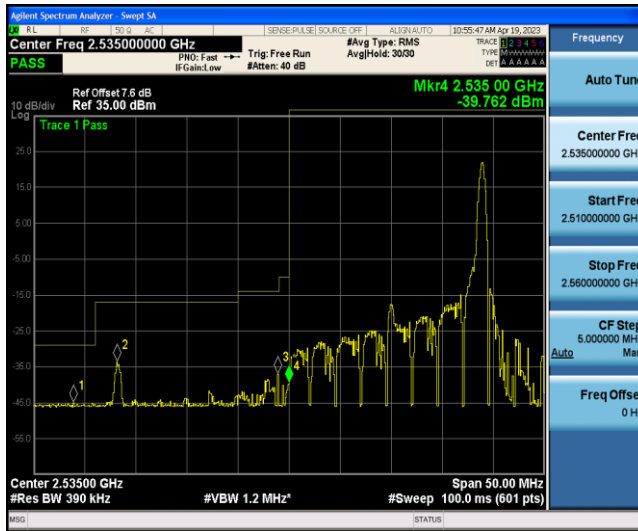

Band41-20MHz-QPSK-40140-1RB#99