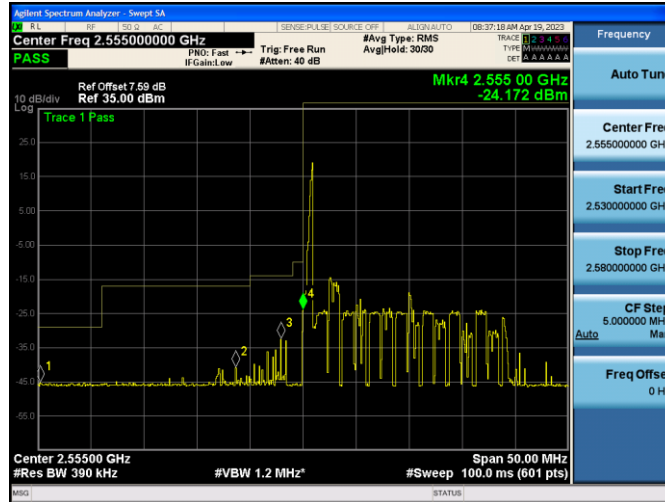

Band41-20MHz-QPSK-40340-1RB#0