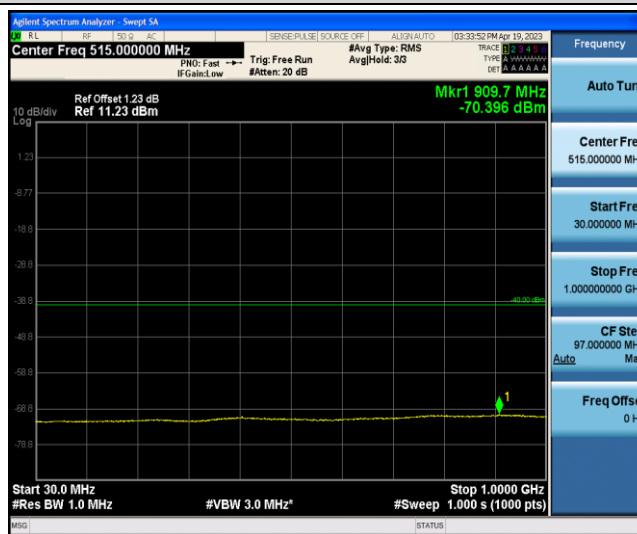

Band40-10MHz-16QAM-38750-1RB#0-Range11:2341~2345MHz

Band40-10MHz-16QAM-38750-1RB#0-Range12:2360~2365MHz

Band40-10MHz-16QAM-38750-1RB#0-Range13:2365~26500MHz

Band40-10MHz-16QAM-39200-1RB#0-Range1:30~1000MHz