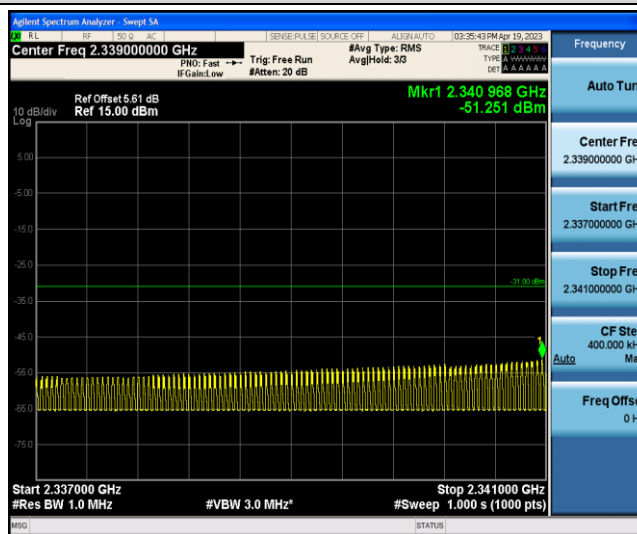

Band40-10MHz-16QAM-39200-1RB#0-Range10:2337~2341MHz

Band40-10MHz-16QAM-39200-1RB#0-Range11:2341~2345MHz