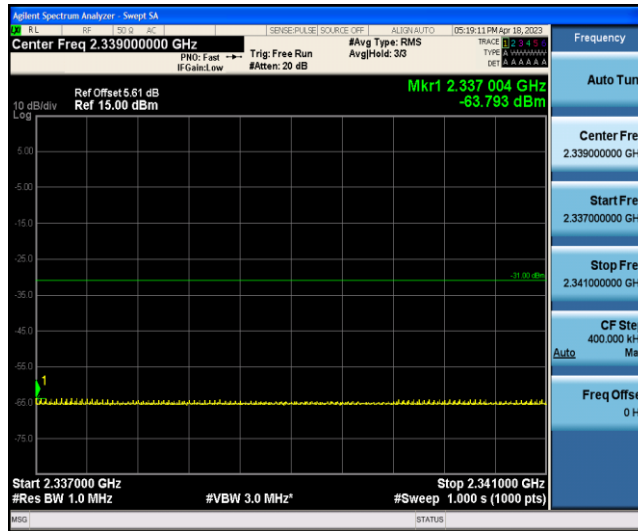

Band40-10MHz-16QAM-38750-1RB#0-Range7:2320~2324MHz

Band40-10MHz-16QAM-38750-1RB#0-Range8:2324~2328MHz

Band40-10MHz-16QAM-38750-1RB#0-Range9:2328~2337MHz

Band40-10MHz-16QAM-38750-1RB#0-Range10:2337~2341MHz