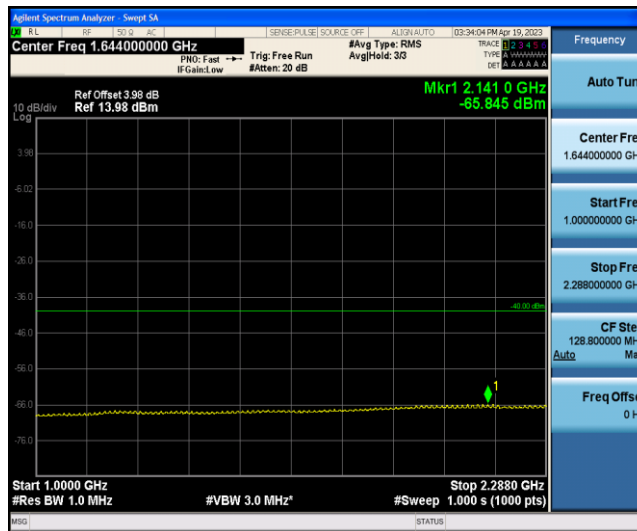

Band40-10MHz-16QAM-39200-1RB#0-Range2:1000~2288MHz

Band40-10MHz-16QAM-39200-1RB#0-Range3:2288~2292MHz