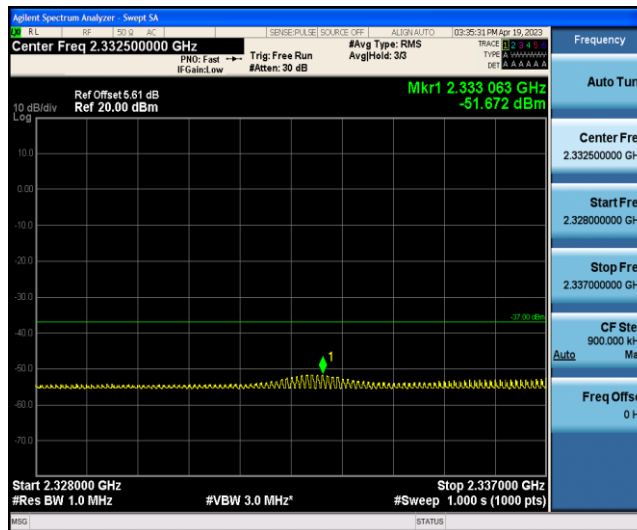

Band40-10MHz-16QAM-39200-1RB#0-Range6:2300~2305MHz

Band40-10MHz-16QAM-39200-1RB#0-Range7:2320~2324MHz

Band40-10MHz-16QAM-39200-1RB#0-Range8:2324~2328MHz

Band40-10MHz-16QAM-39200-1RB#0-Range9:2328~2337MHz