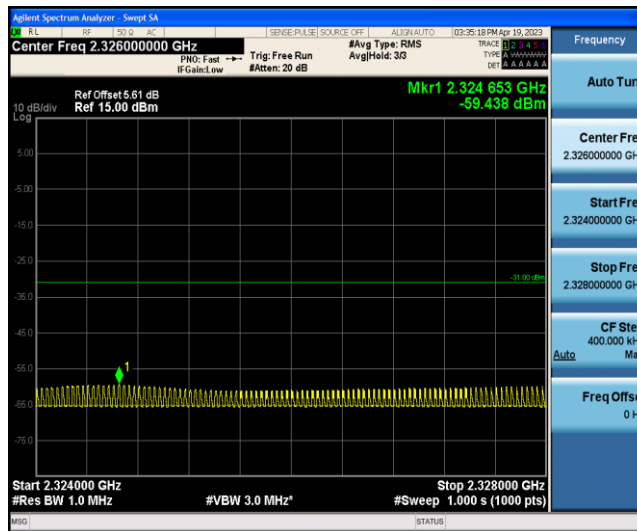

Band40-10MHz-16QAM-39200-1RB#0-Range8:2324~2328MHz

Band40-10MHz-16QAM-39200-1RB#0-Range9:2328~2337MHz