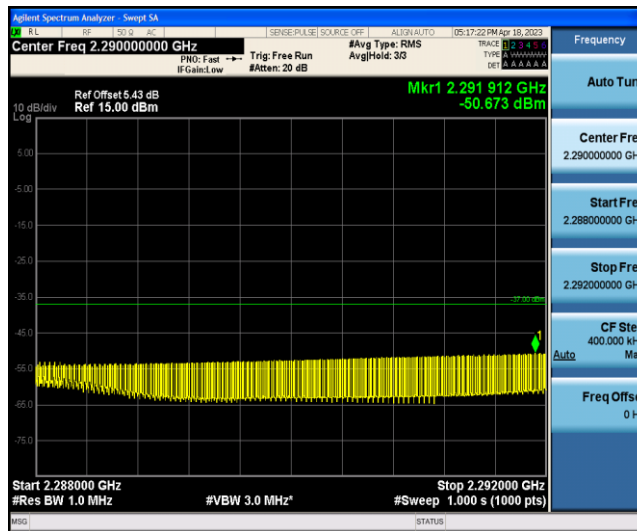

Band40-10MHz-16QAM-38750-1RB#0-Range3:2288~2292MHz

Band40-10MHz-16QAM-38750-1RB#0-Range4:2292~2296MHz