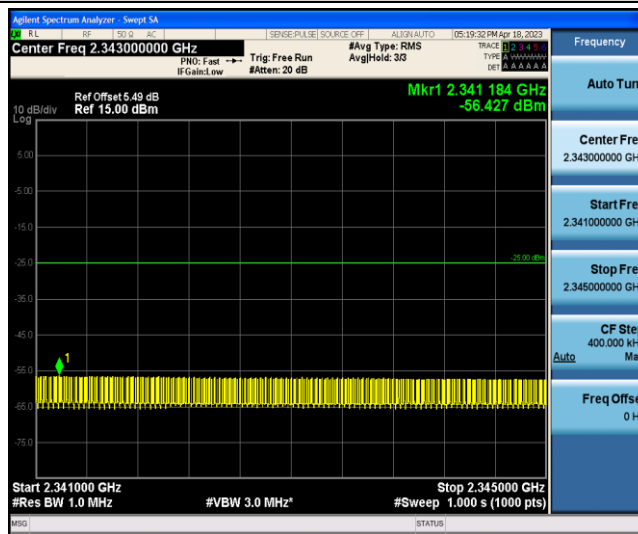

Band40-10MHz-16QAM-38750-1RB#0-Range11:2341~2345MHz

Band40-10MHz-16QAM-38750-1RB#0-Range12:2360~2365MHz