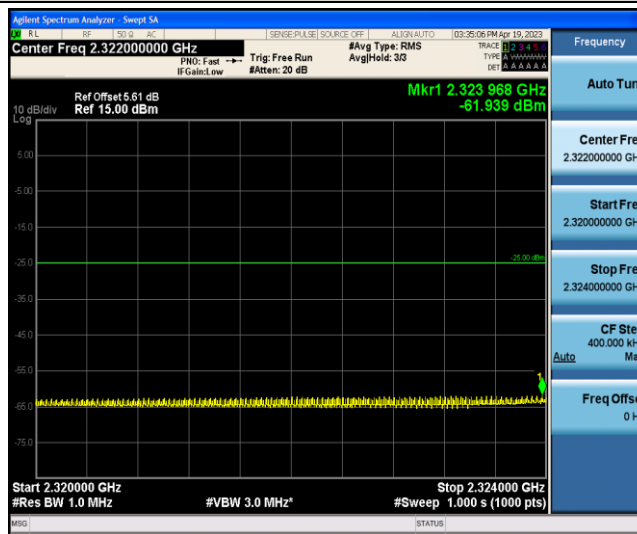

Band40-10MHz-16QAM-39200-1RB#0-Range7:2320~2324MHz

Band40-10MHz-16QAM-39200-1RB#0-Range8:2324~2328MHz