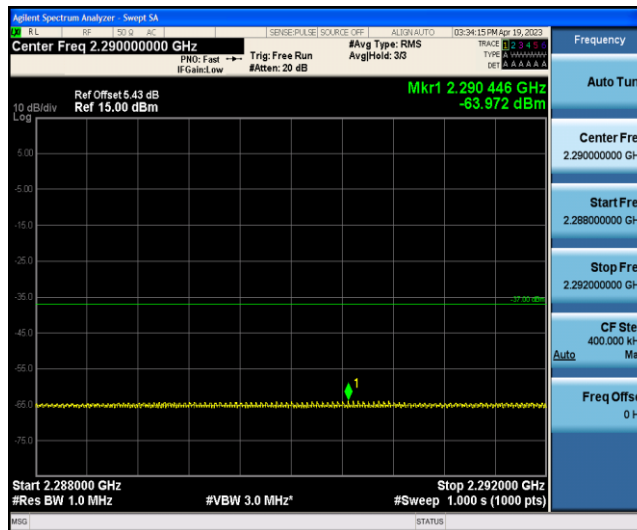

Band40-10MHz-16QAM-39200-1RB#0-Range3:2288~2292MHz

Band40-10MHz-16QAM-39200-1RB#0-Range4:2292~2296MHz