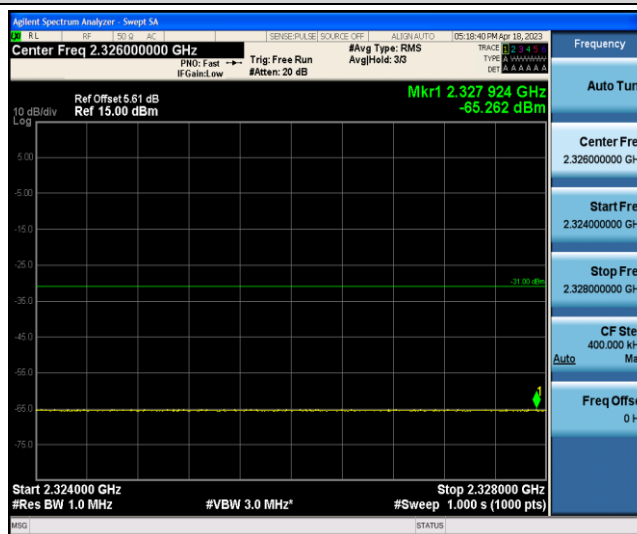

Band40-10MHz-16QAM-38750-1RB#0-Range8:2324~2328MHz

Band40-10MHz-16QAM-38750-1RB#0-Range9:2328~2337MHz