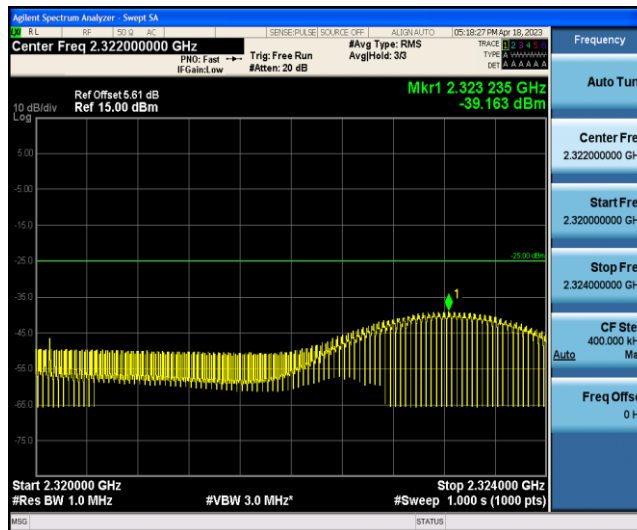

Band40-10MHz-16QAM-38750-1RB#0-Range7:2320~2324MHz

Band40-10MHz-16QAM-38750-1RB#0-Range8:2324~2328MHz