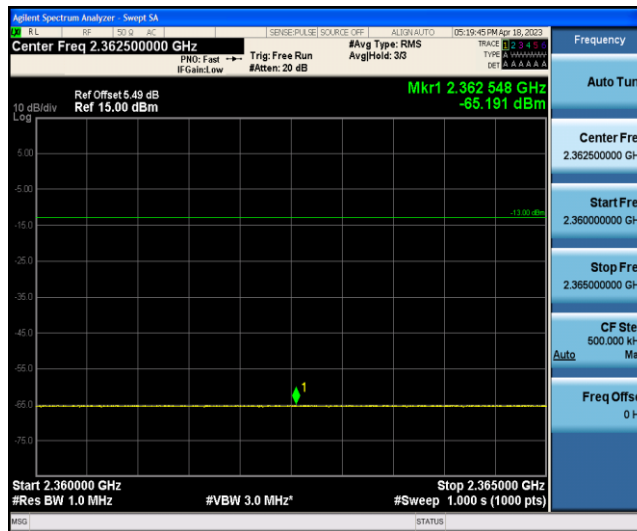

Band40-10MHz-16QAM-38750-1RB#0-Range12:2360~2365MHz

Band40-10MHz-16QAM-38750-1RB#0-Range13:2365~26500MHz