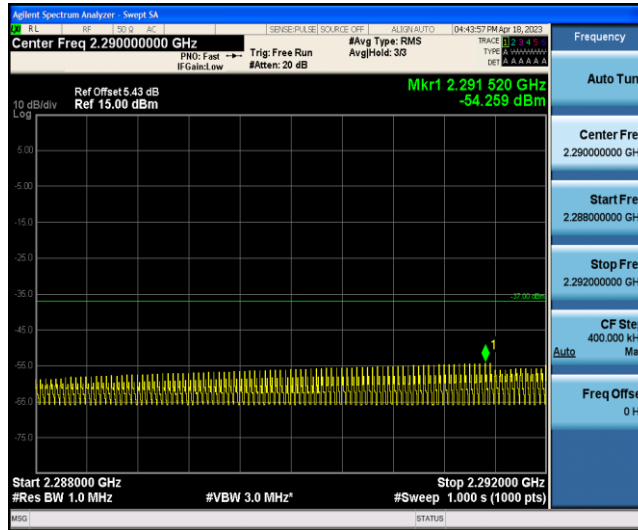

Band40-5MHz-QPSK-38725-1RB#0-Range3:2288~2292MHz