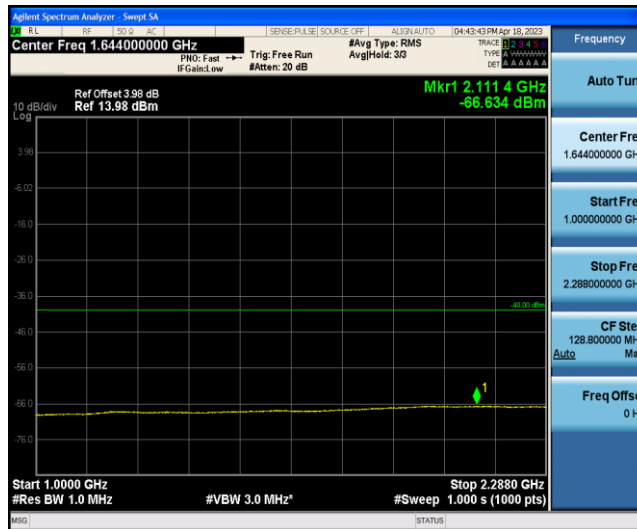

Band40-10MHz-16QAM-39200-1RB#49

Band40-10MHz-16QAM-39200-50RB#0

Appendix E: Conducted Spurious Emission

Test Graphs

Band40-5MHz-QPSK-38725-1RB#0-Range1:30~1000MHz

Band40-5MHz-QPSK-38725-1RB#0-Range2:1000~2288MHz