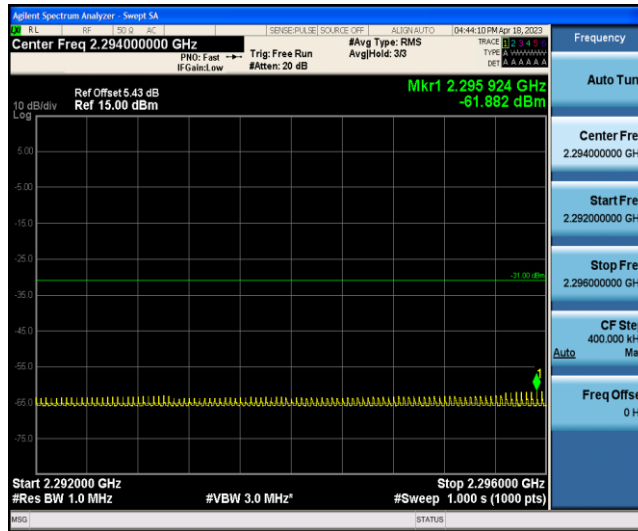

Band40-5MHz-QPSK-38725-1RB#0-Range4:2292~2296MHz