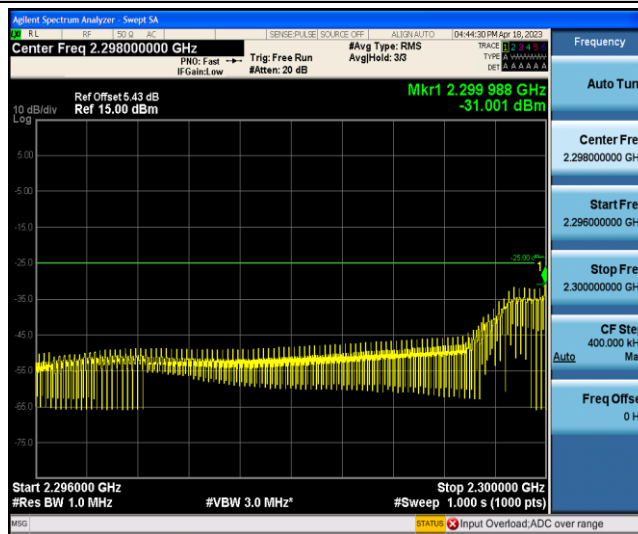

Band40-5MHz-QPSK-38725-1RB#0-Range5:2296~2300MHz