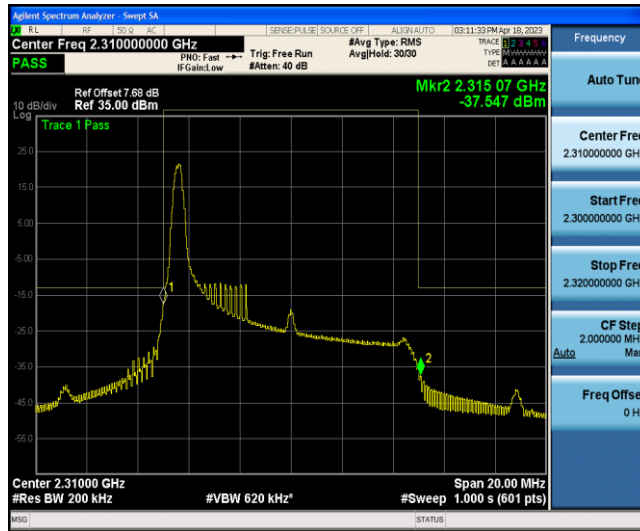

Band40-10MHz-16QAM-38750-1RB#0