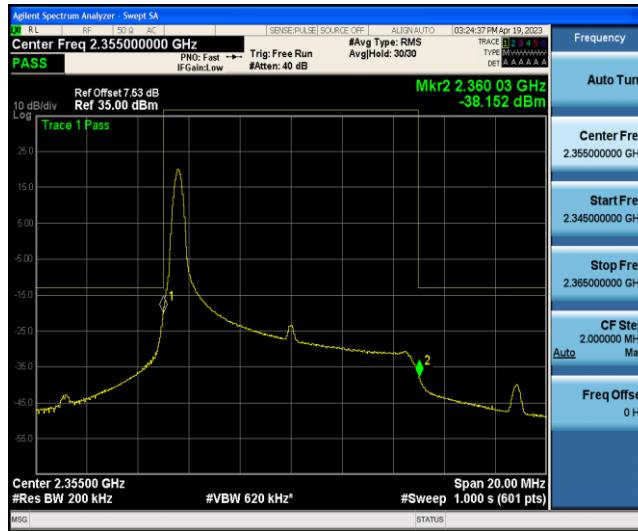

Band40-10MHz-16QAM-39200-1RB#49

Band40-10MHz-16QAM-39200-50RB#0

Appendix E: Conducted Spurious Emission

Test Graphs

Band40-5MHz-QPSK-38725-1RB#0-Range1:30~1000MHz

Band40-5MHz-QPSK-38725-1RB#0-Range2:1000~2288MHz