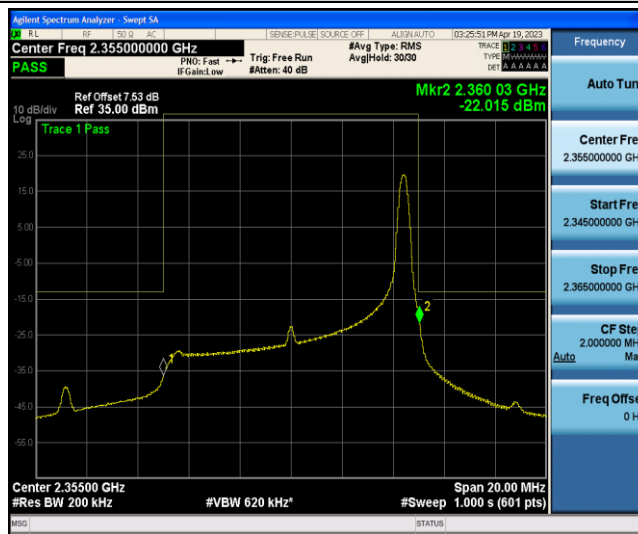

Band40-10MHz-16QAM-39200-1RB#49

Band40-10MHz-16QAM-39200-50RB#0

Appendix E: Conducted Spurious Emission

Test Graphs

Band40-5MHz-QPSK-38725-1RB#0-Range1:30~1000MHz

Band40-5MHz-QPSK-38725-1RB#0-Range2:1000~2288MHz