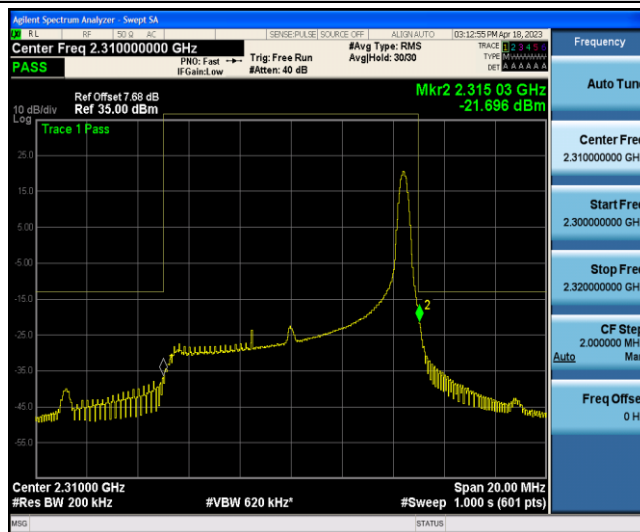

Band40-10MHz-16QAM-38750-1RB#49