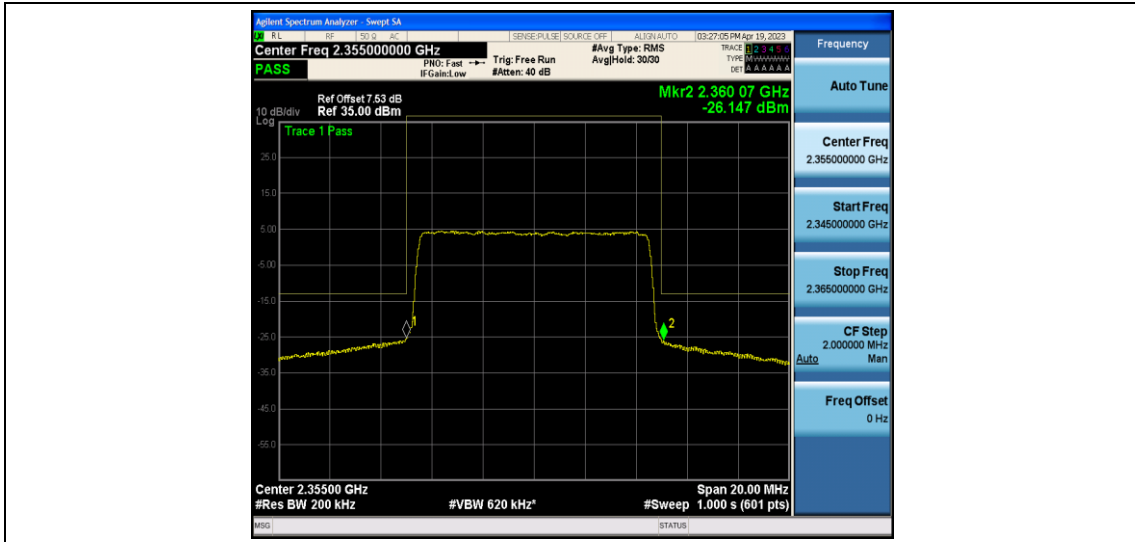

Band40-10MHz-16QAM-39200-1RB#49

Band40-10MHz-16QAM-39200-50RB#0

Appendix E: Conducted Spurious Emission

Test Graphs

Band40-5MHz-QPSK-38725-1RB#0-Range1:30~1000MHz

Band40-5MHz-QPSK-38725-1RB#0-Range2:1000~2288MHz