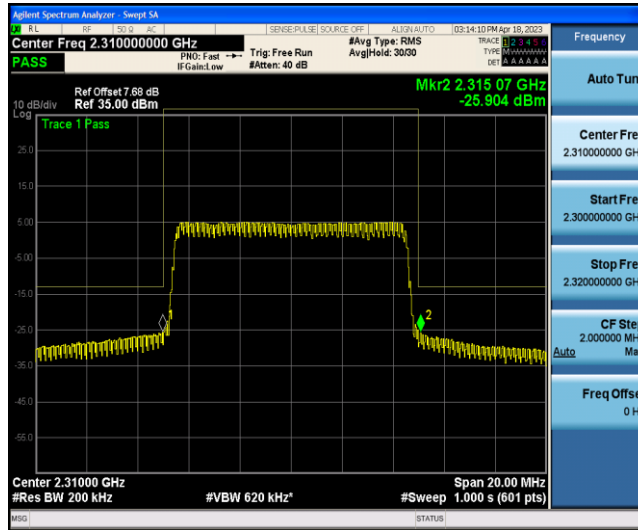

Band40-10MHz-16QAM-38750-50RB#0