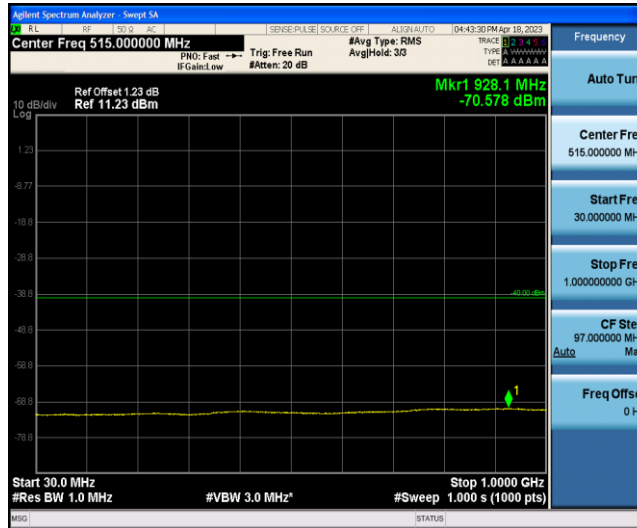

Band40-10MHz-16QAM-39200-1RB#49

Band40-10MHz-16QAM-39200-50RB#0

Appendix E: Conducted Spurious Emission

Test Graphs

Band40-5MHz-QPSK-38725-1RB#0-Range1:30~1000MHz

Band40-5MHz-QPSK-38725-1RB#0-Range2:1000~2288MHz