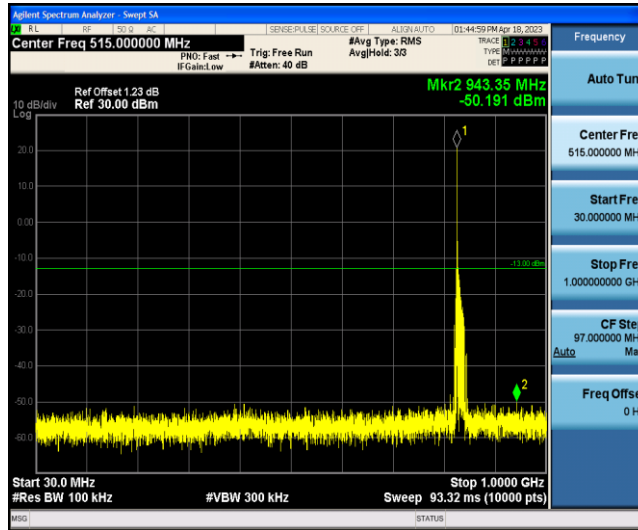

Band26-15MHz-QPSK-26965-1RB#0-Range1:30~1000MHz

Band26-15MHz-QPSK-26965-1RB#0-Range2:1000~10000MHz

Band26-15MHz-16QAM-26865-1RB#0-Range1:30~1000MHz

Band26-15MHz-16QAM-26865-1RB#0-Range2:1000~10000MHz

Band26-15MHz-16QAM-26915-1RB#0-Range1:30~1000MHz