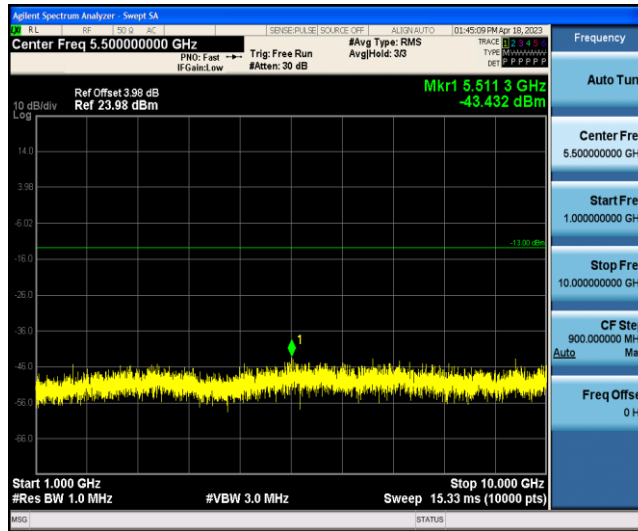

Band26-15MHz-16QAM-26915-1RB#0-Range2: 1000~10000MHz