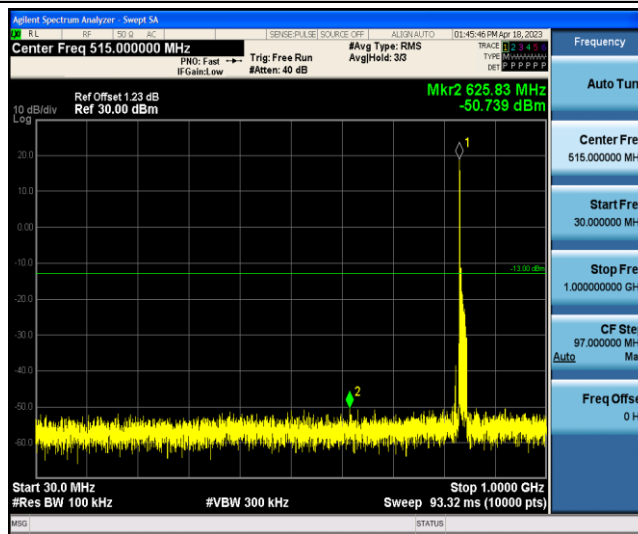

Band26-15MHz-16QAM-26965-1RB#0-Range1:30~1000MHz