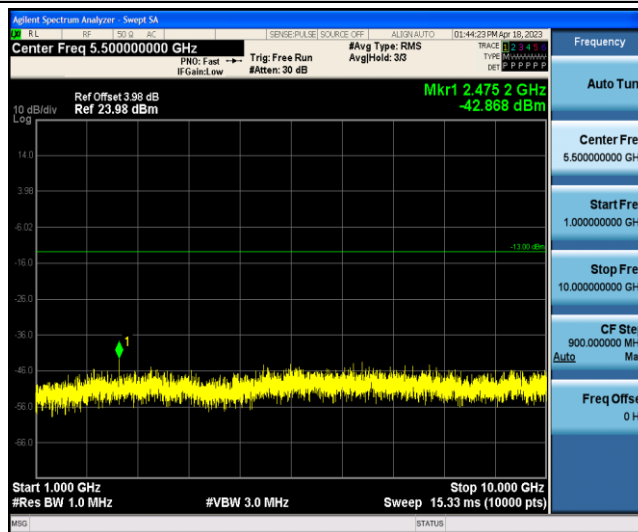

Band26-15MHz-QPSK-26965-1RB#0-Range1:30~1000MHz

Band26-15MHz-QPSK-26965-1RB#0-Range2:1000~10000MHz

Band26-15MHz-16QAM-26865-1RB#0-Range1:30~1000MHz

Band26-15MHz-16QAM-26865-1RB#0-Range2:1000~10000MHz

Band26-15MHz-16QAM-26915-1RB#0-Range1:30~1000MHz