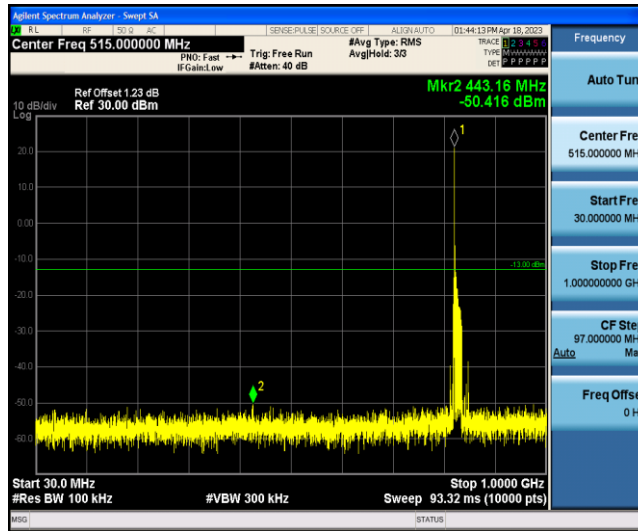

Band26-15MHz-16QAM-26865-1RB#0-Range1:30~1000MHz