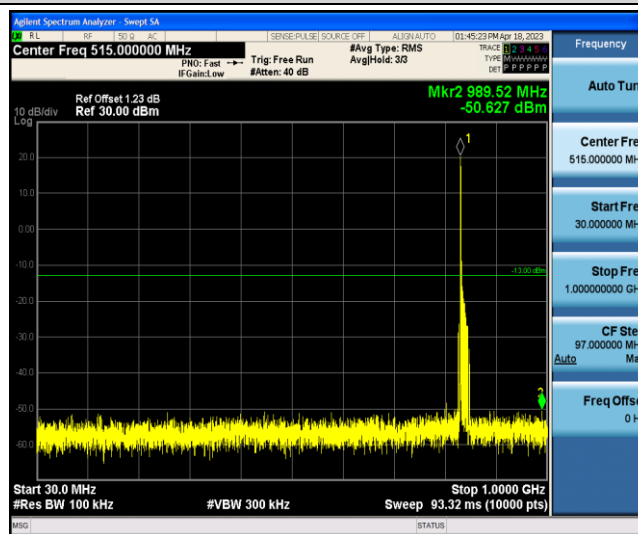

Band26-15MHz-QPSK-26965-1RB#0-Range1:30~1000MHz