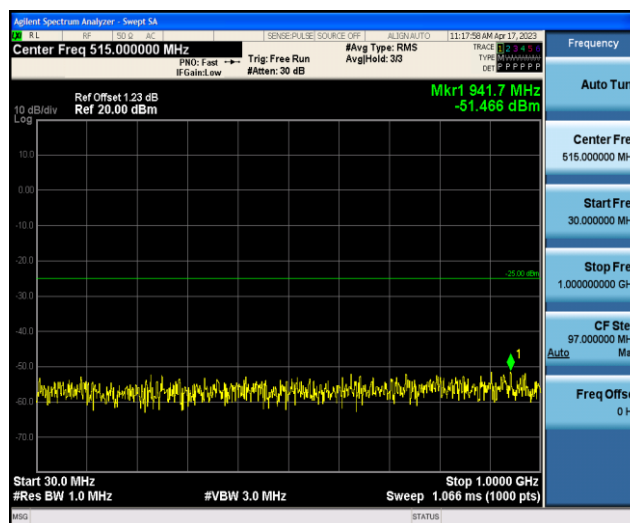

Band7-15MHz-16QAM-20825-1RB#0-Range1:30~1000MHz