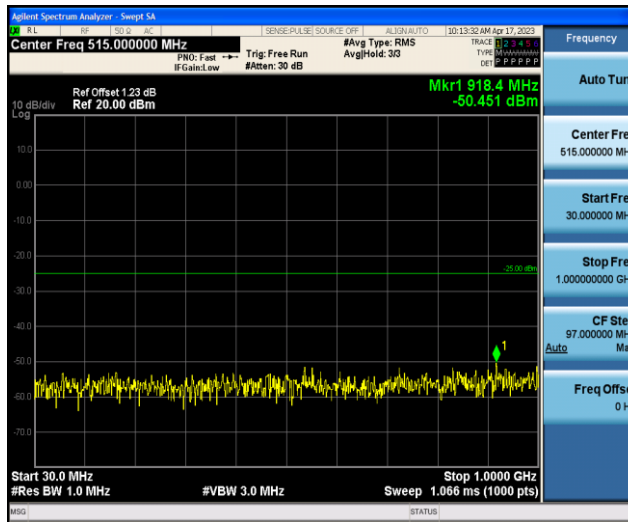

Band7-5MHz-16QAM-21425-1RB#0-Range1:30~1000MHz