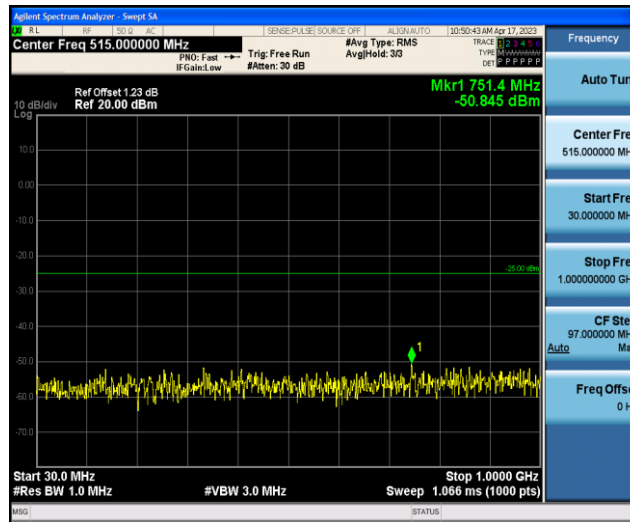

Band7-10MHz-16QAM-21400-1RB#0-Range1:30~1000MHz