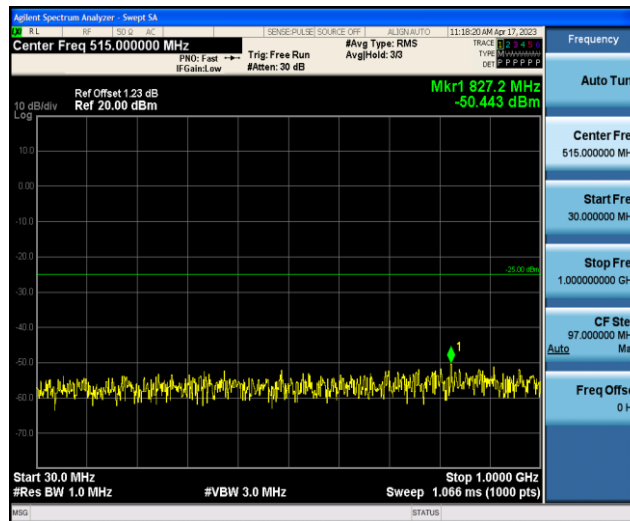

Band7-15MHz-QPSK-21100-1RB#0-Range1:30~1000MHz