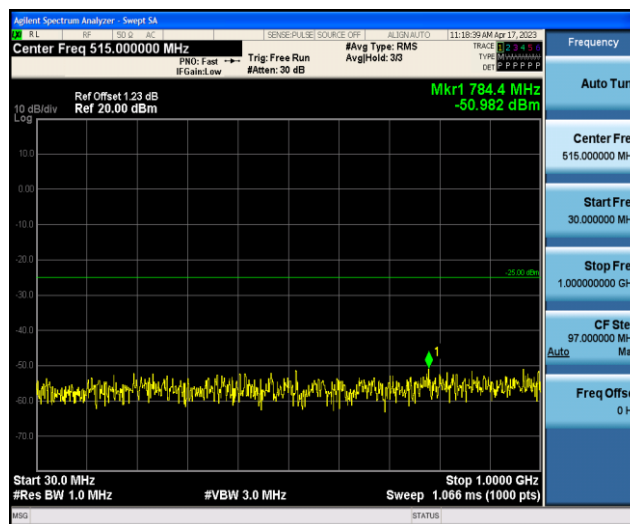

Band7-15MHz-16QAM-21100-1RB#0-Range1:30~1000MHz