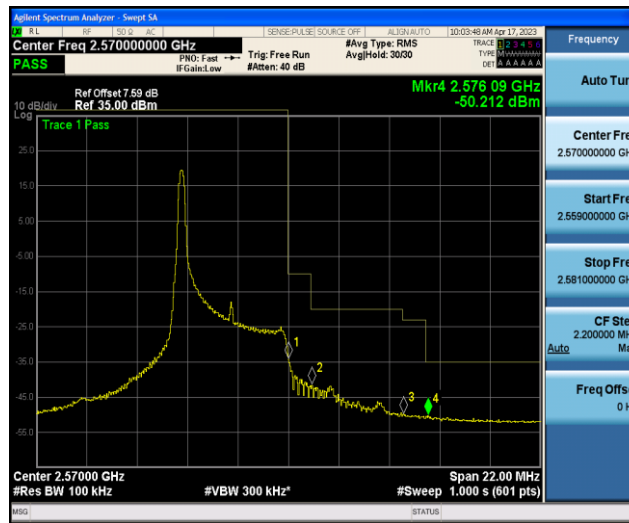

Band7-5MHz-QPSK-21425-1RB#0