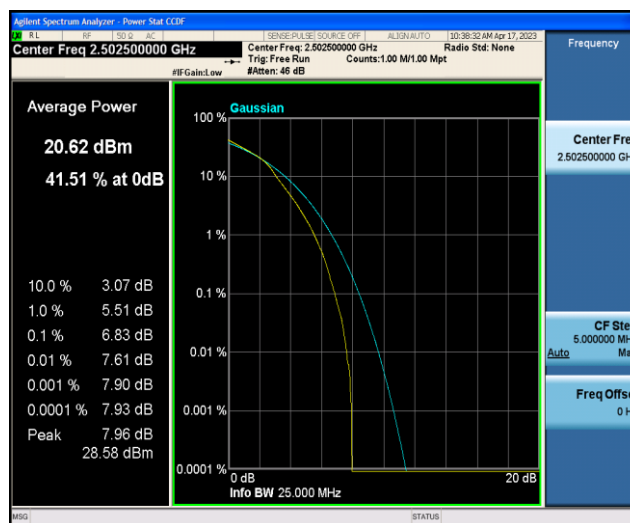

Band7-5MHz-16QAM-20775-25RB#0