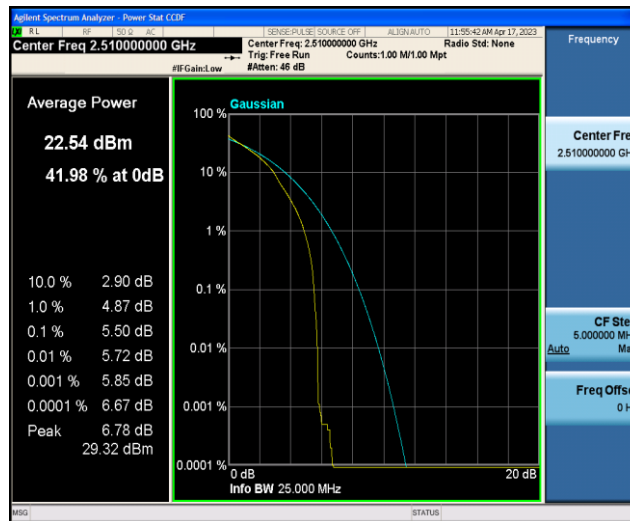

Band7-20MHz-QPSK-20850-1RB#0