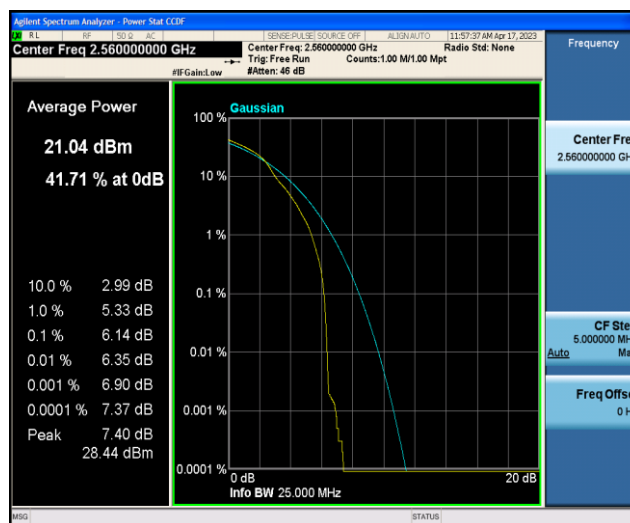

Band7-20MHz-16QAM-20850-1RB#0

Band7-20MHz-16QAM-20850-100RB#0

Band7-20MHz-16QAM-21100-1RB#0

Band7-20MHz-16QAM-21100-100RB#0

Band7-20MHz-16QAM-21350-1RB#0

Band7-20MHz-16QAM-21350-100RB#0

Appendix C: 26dB Bandwidth and Occupied Bandwidth