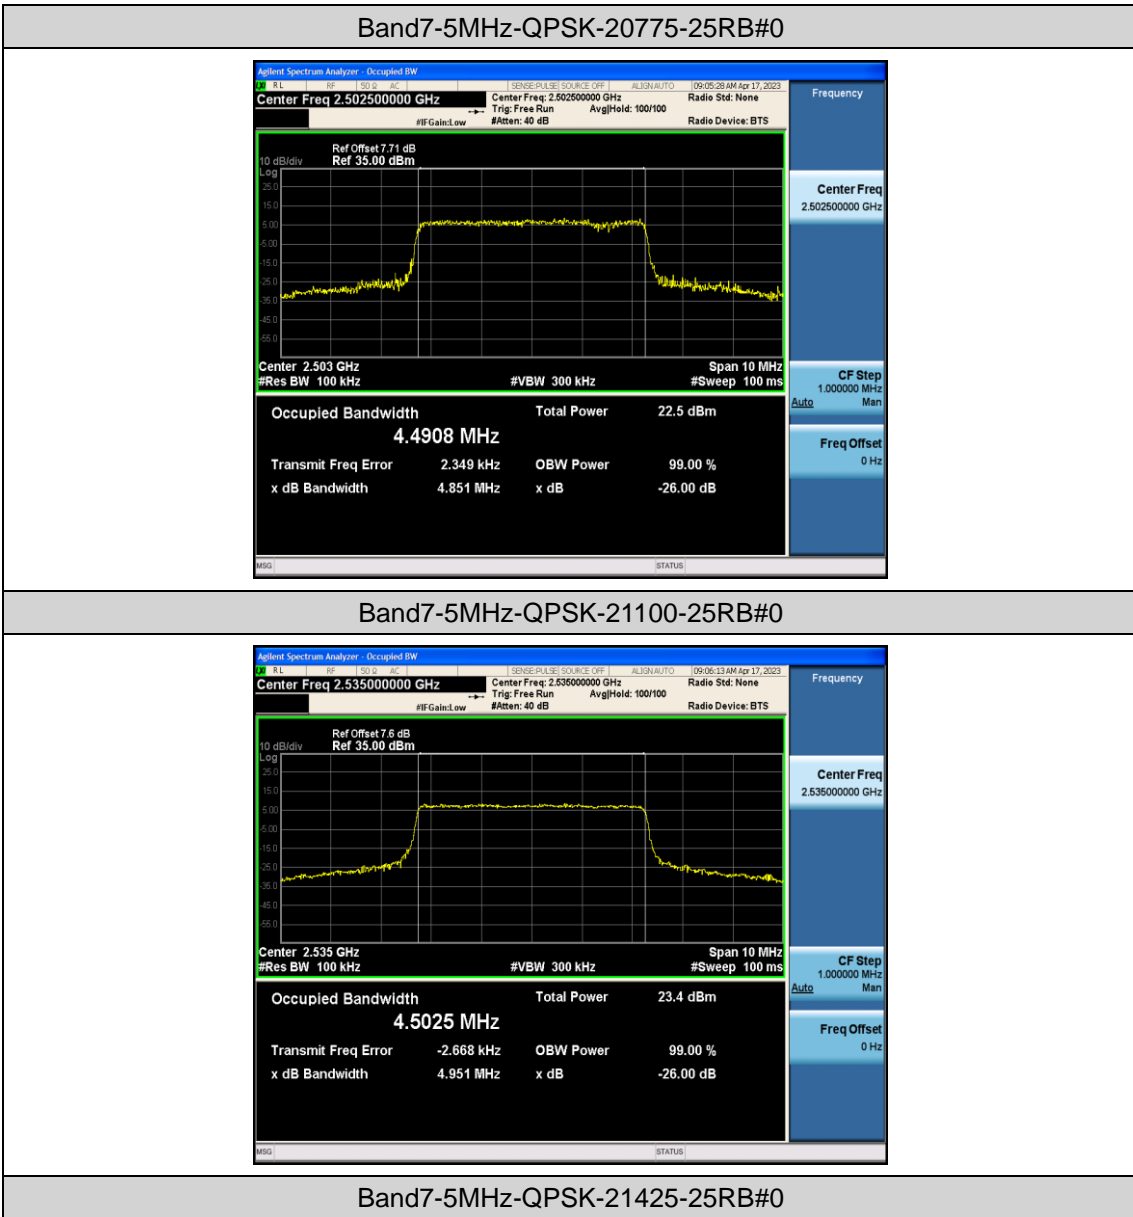

Test Graphs