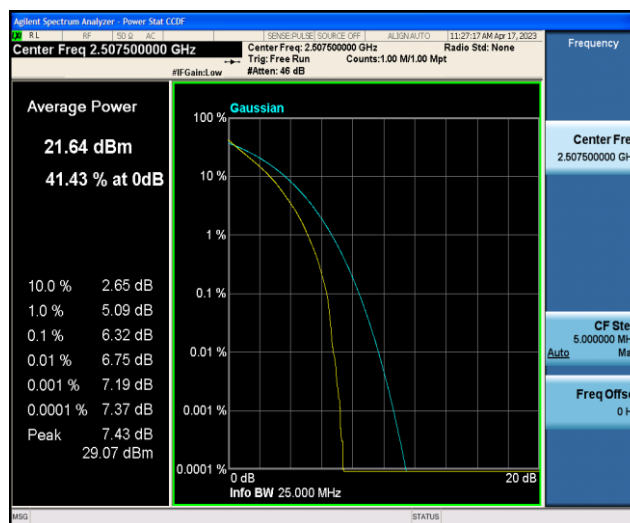

Band7-10MHz-16QAM-21100-50RB#0

Band7-10MHz-16QAM-21400-1RB#0

Band7-10MHz-16QAM-21400-50RB#0

Band7-15MHz-QPSK-20825-1RB#0

Band7-15MHz-QPSK-20825-75RB#0

Band7-15MHz-QPSK-21100-1RB#0

Band7-15MHz-QPSK-21100-75RB#0