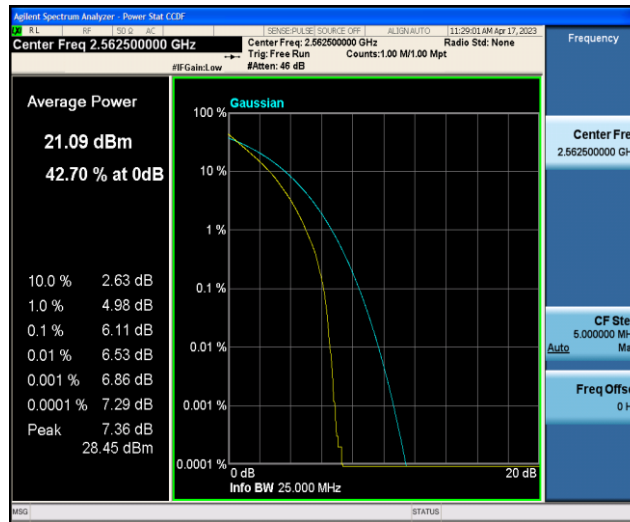

Band7-15MHz-QPSK-21375-75RB#0