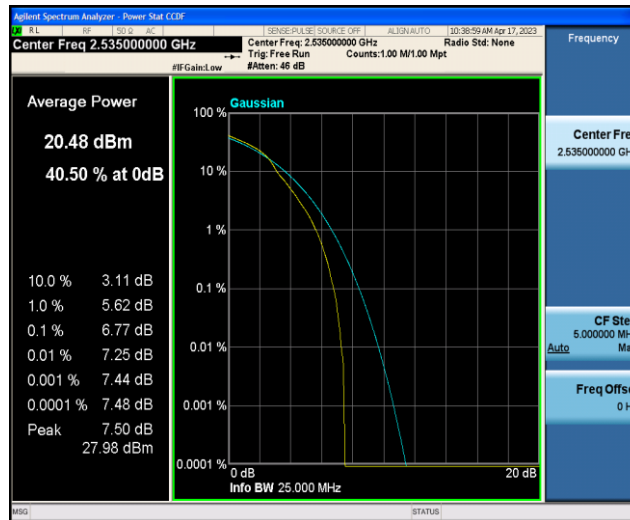

Band7-5MHz-16QAM-21100-1RB#0