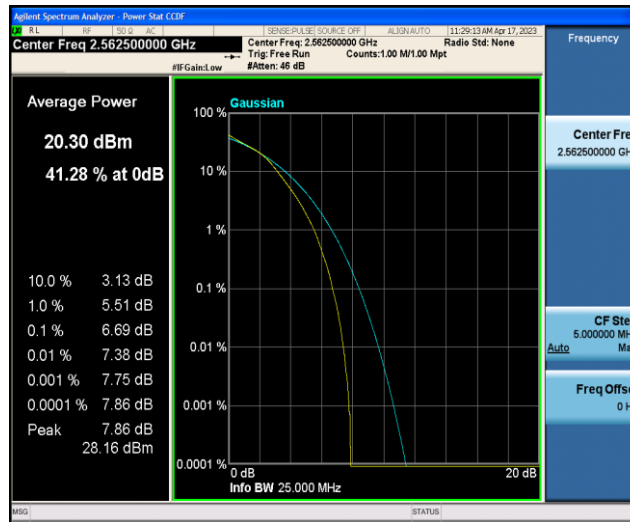

Band7-15MHz-16QAM-21375-75RB#0