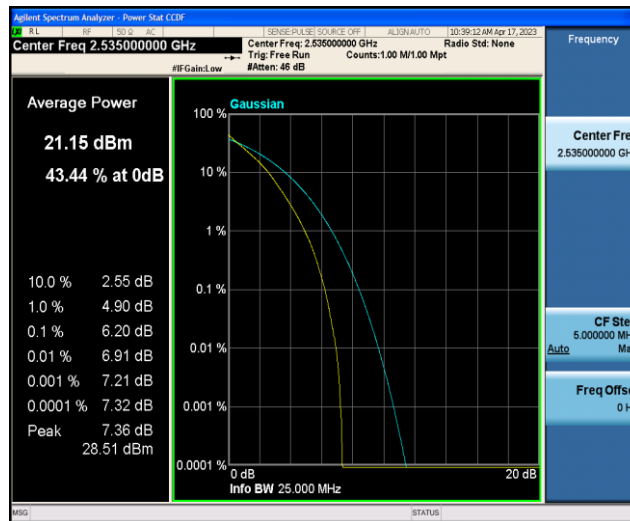

Test Graphs

Band7-5MHz-QPSK-20775-1RB#0

Band7-5MHz-QPSK-20775-25RB#0

Band7-5MHz-QPSK-21100-1RB#0

Band7-5MHz-QPSK-21100-25RB#0

Band7-5MHz-QPSK-21425-1RB#0

Band7-5MHz-QPSK-21425-25RB#0

Band7-5MHz-16QAM-20775-1RB#0