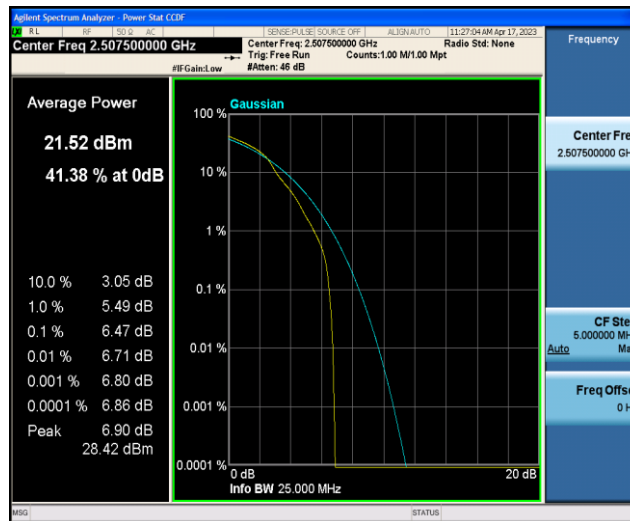

Band7-15MHz-16QAM-20825-1RB#0