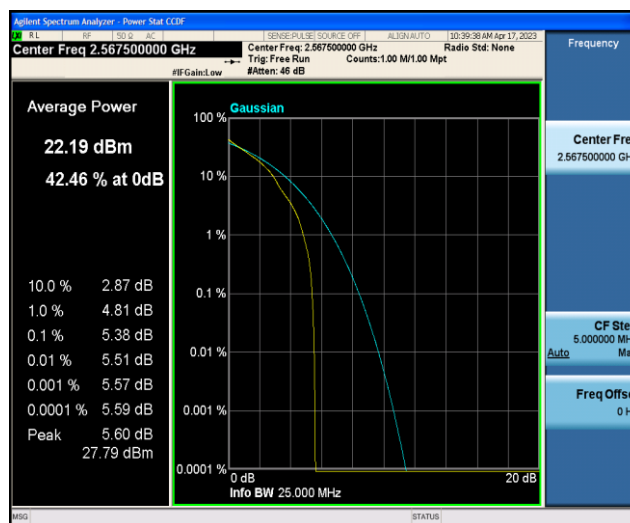

Test Graphs

Band7-5MHz-QPSK-20775-1RB#0

Band7-5MHz-QPSK-20775-25RB#0

Band7-5MHz-QPSK-21100-1RB#0

Band7-5MHz-QPSK-21100-25RB#0

Band7-5MHz-QPSK-21425-1RB#0

Band7-5MHz-QPSK-21425-25RB#0

Band7-5MHz-16QAM-20775-1RB#0