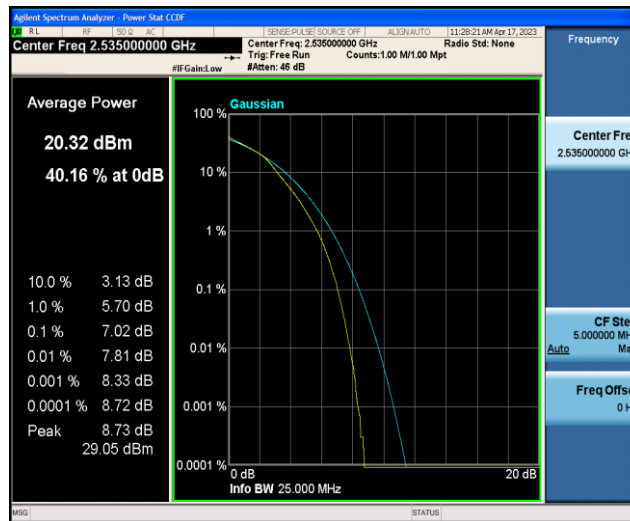

Band7-15MHz-QPSK-21375-1RB#0

Band7-15MHz-QPSK-21375-75RB#0

Band7-15MHz-16QAM-20825-1RB#0

Band7-15MHz-16QAM-20825-75RB#0

Band7-15MHz-16QAM-21100-1RB#0

Band7-15MHz-16QAM-21100-75RB#0

Band7-15MHz-16QAM-21375-1RB#0