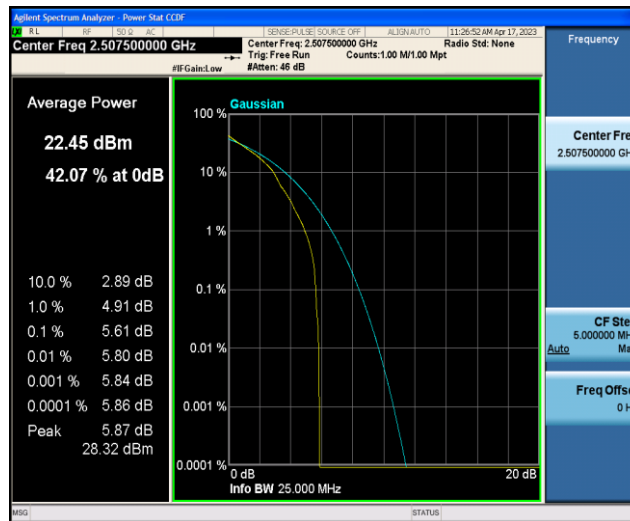

Band7-10MHz-16QAM-21100-50RB#0

Band7-10MHz-16QAM-21400-1RB#0

Band7-10MHz-16QAM-21400-50RB#0

Band7-15MHz-QPSK-20825-1RB#0

Band7-15MHz-QPSK-20825-75RB#0

Band7-15MHz-QPSK-21100-1RB#0

Band7-15MHz-QPSK-21100-75RB#0