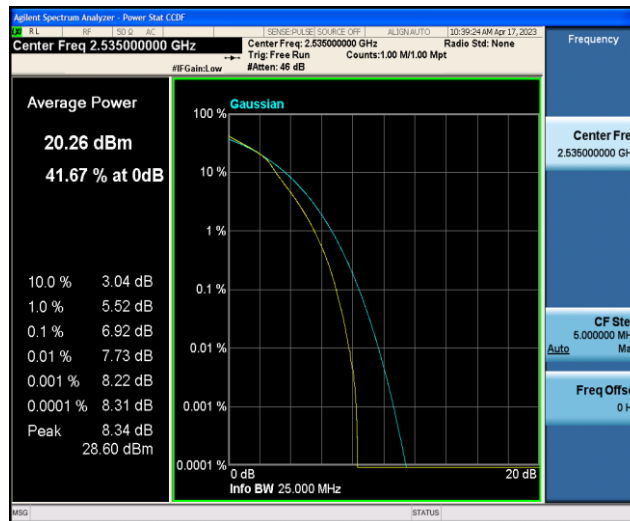

Band7-5MHz-16QAM-21100-25RB#0