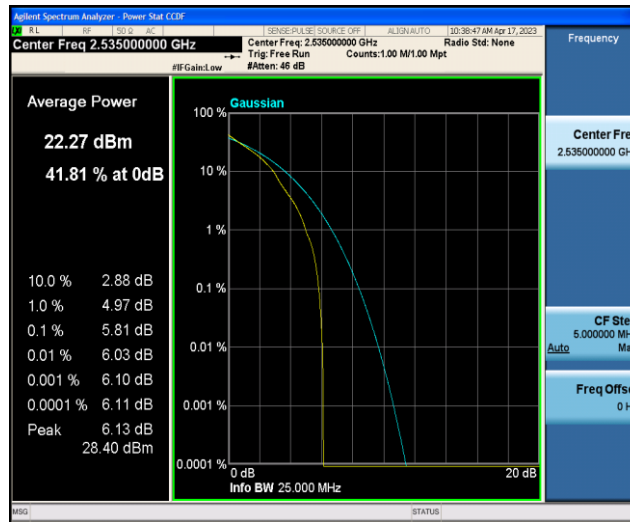

Test Graphs

Band7-5MHz-QPSK-20775-1RB#0

Band7-5MHz-QPSK-20775-25RB#0

Band7-5MHz-QPSK-21100-1RB#0

Band7-5MHz-QPSK-21100-25RB#0

Band7-5MHz-QPSK-21425-1RB#0

Band7-5MHz-QPSK-21425-25RB#0

Band7-5MHz-16QAM-20775-1RB#0