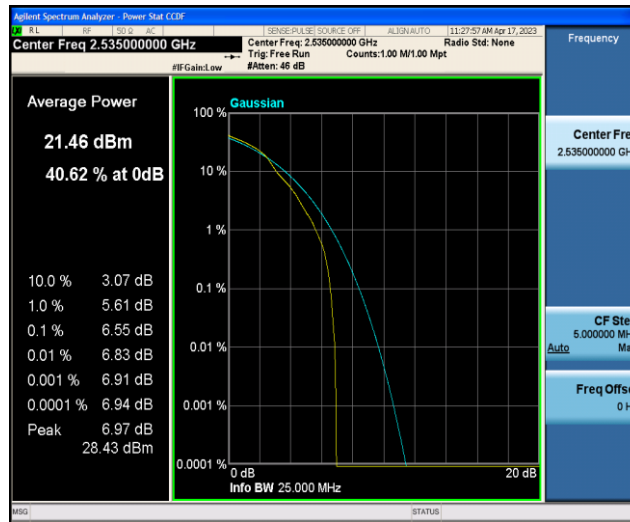

Band7-15MHz-QPSK-21375-1RB#0

Band7-15MHz-QPSK-21375-75RB#0

Band7-15MHz-16QAM-20825-1RB#0

Band7-15MHz-16QAM-20825-75RB#0

Band7-15MHz-16QAM-21100-1RB#0

Band7-15MHz-16QAM-21100-75RB#0

Band7-15MHz-16QAM-21375-1RB#0