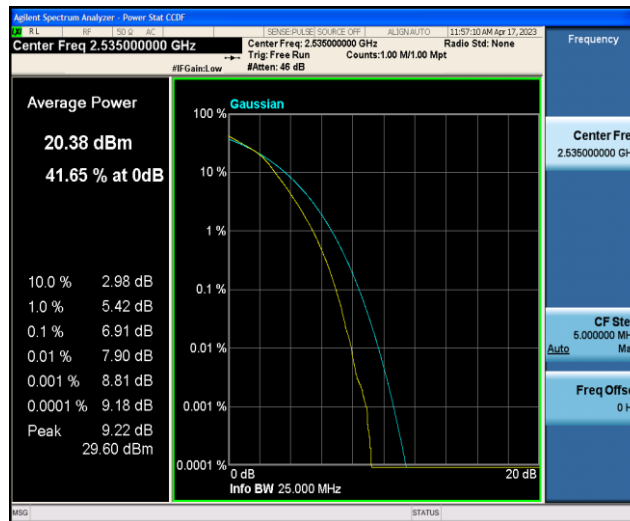

Band7-20MHz-16QAM-20850-1RB#0

Band7-20MHz-16QAM-20850-100RB#0

Band7-20MHz-16QAM-21100-1RB#0

Band7-20MHz-16QAM-21100-100RB#0

Band7-20MHz-16QAM-21350-1RB#0

Band7-20MHz-16QAM-21350-100RB#0

Appendix C: 26dB Bandwidth and Occupied Bandwidth