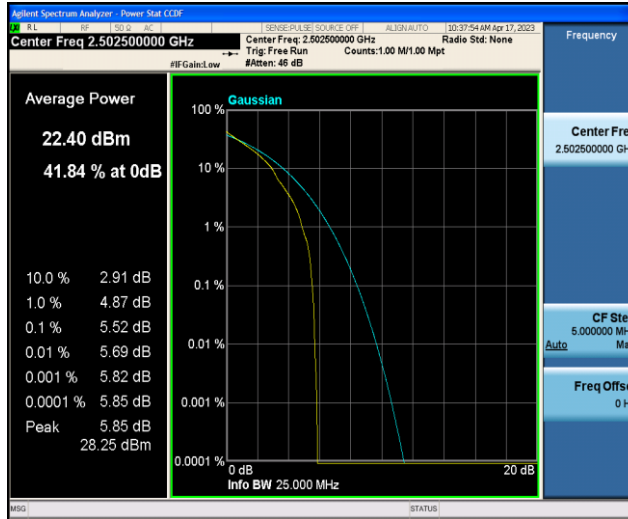

Test Graphs

Band7-5MHz-QPSK-20775-1RB#0