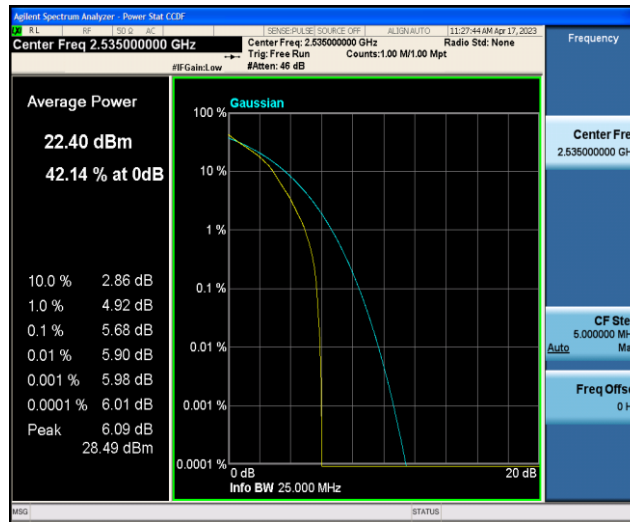

Band7-10MHz-16QAM-21100-50RB#0

Band7-10MHz-16QAM-21400-1RB#0

Band7-10MHz-16QAM-21400-50RB#0

Band7-15MHz-QPSK-20825-1RB#0

Band7-15MHz-QPSK-20825-75RB#0

Band7-15MHz-QPSK-21100-1RB#0

Band7-15MHz-QPSK-21100-75RB#0