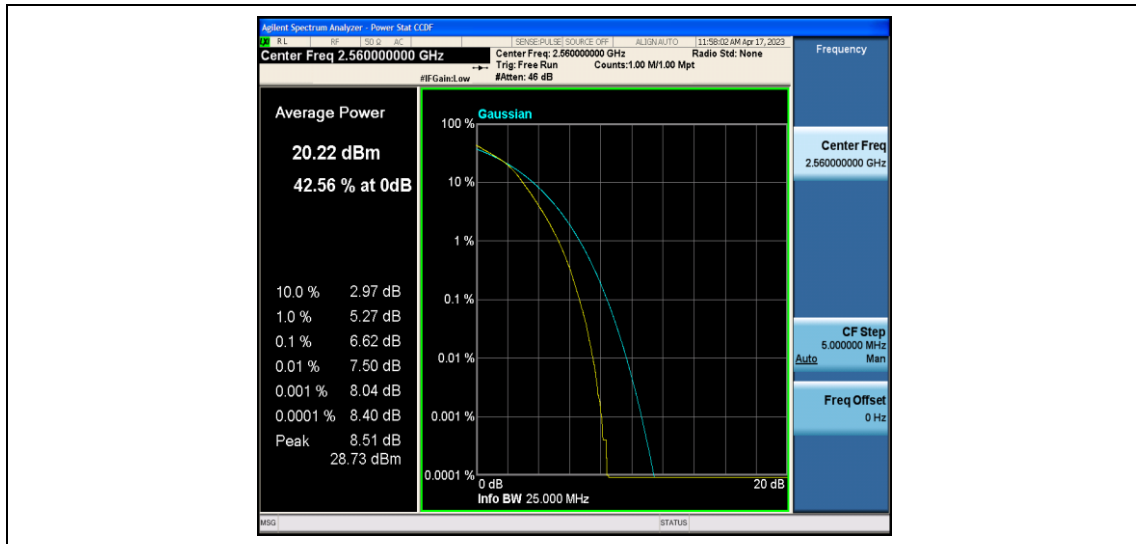

Band7-20MHz-16QAM-20850-1RB#0

Band7-20MHz-16QAM-20850-100RB#0

Band7-20MHz-16QAM-21100-1RB#0

Band7-20MHz-16QAM-21100-100RB#0

Band7-20MHz-16QAM-21350-1RB#0

Band7-20MHz-16QAM-21350-100RB#0

Appendix C: 26dB Bandwidth and Occupied Bandwidth