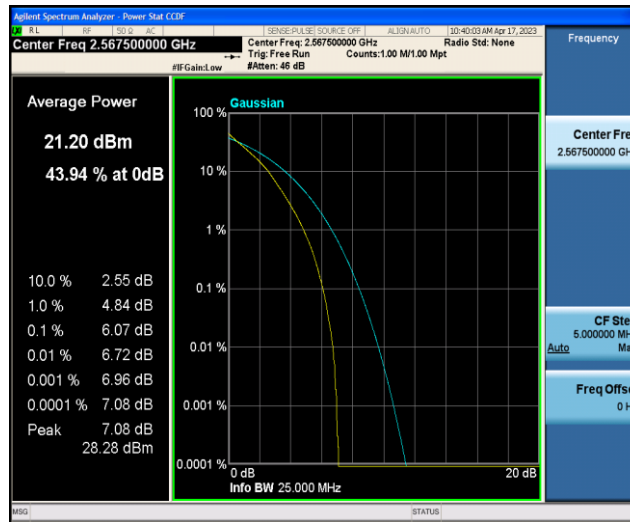

Test Graphs

Band7-5MHz-QPSK-20775-1RB#0

Band7-5MHz-QPSK-20775-25RB#0

Band7-5MHz-QPSK-21100-1RB#0

Band7-5MHz-QPSK-21100-25RB#0

Band7-5MHz-QPSK-21425-1RB#0

Band7-5MHz-QPSK-21425-25RB#0

Band7-5MHz-16QAM-20775-1RB#0