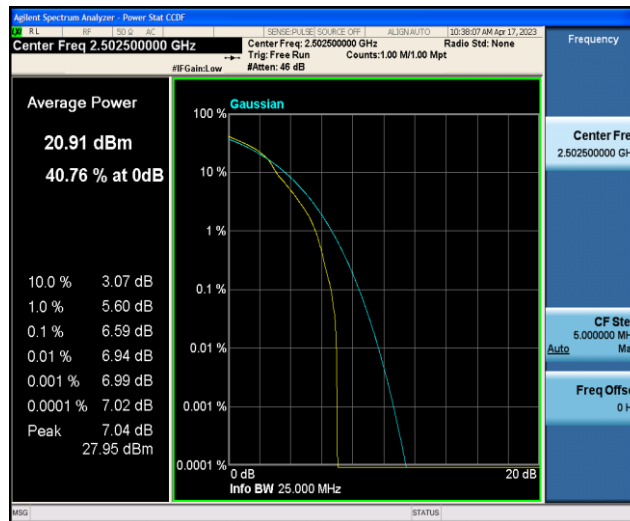

Test Graphs

Band7-5MHz-QPSK-20775-1RB#0

Band7-5MHz-QPSK-20775-25RB#0

Band7-5MHz-QPSK-21100-1RB#0

Band7-5MHz-QPSK-21100-25RB#0

Band7-5MHz-QPSK-21425-1RB#0

Band7-5MHz-QPSK-21425-25RB#0

Band7-5MHz-16QAM-20775-1RB#0