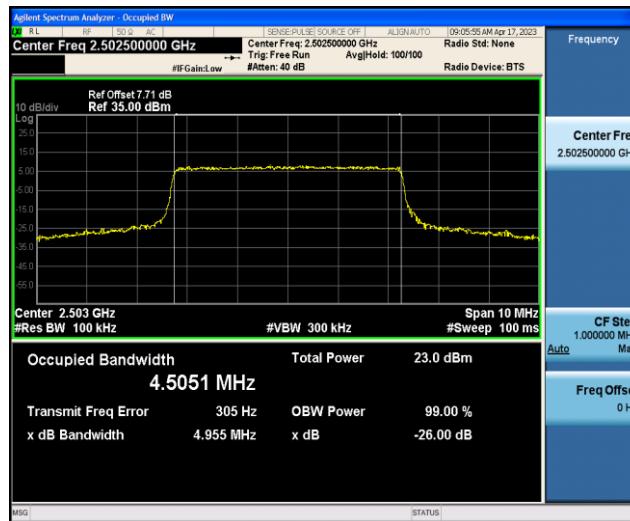

Band7-5MHz-16QAM-20775-25RB#0