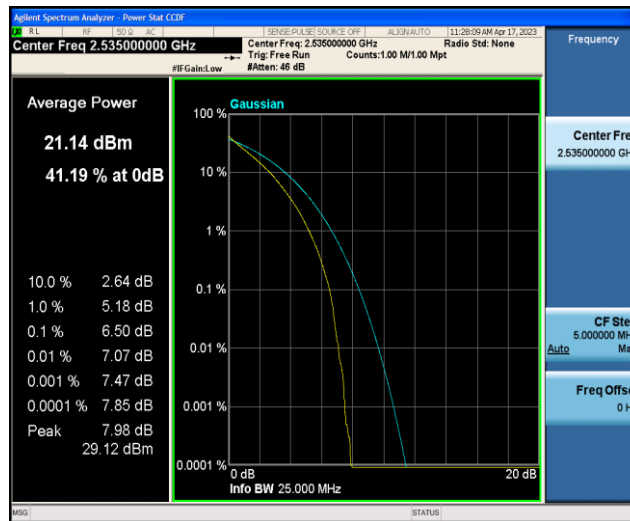

Band7-10MHz-16QAM-21100-50RB#0

Band7-10MHz-16QAM-21400-1RB#0

Band7-10MHz-16QAM-21400-50RB#0

Band7-15MHz-QPSK-20825-1RB#0

Band7-15MHz-QPSK-20825-75RB#0

Band7-15MHz-QPSK-21100-1RB#0

Band7-15MHz-QPSK-21100-75RB#0