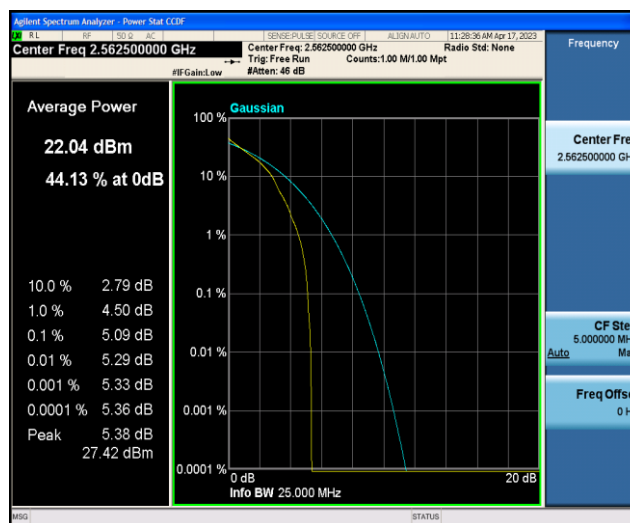

Band7-15MHz-QPSK-21375-1RB#0