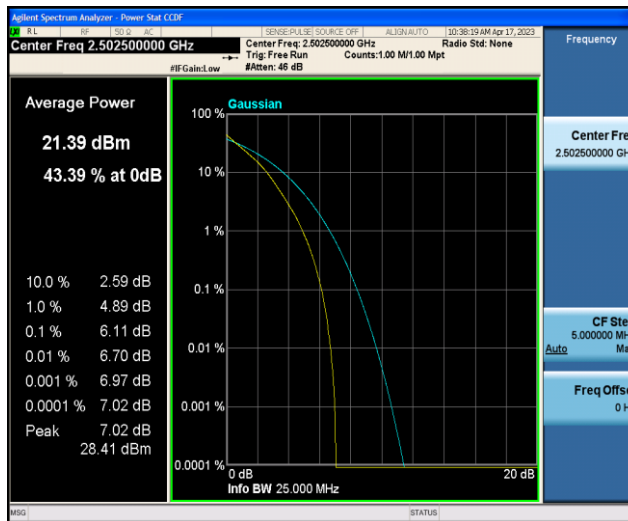

Band7-5MHz-QPSK-20775-25RB#0