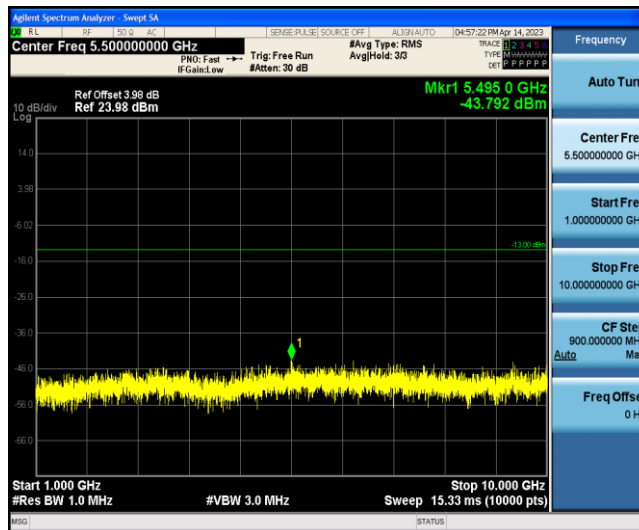

Band5-1.4MHz-16QAM-20643-1RB#0-Range2:1000~10000MHz