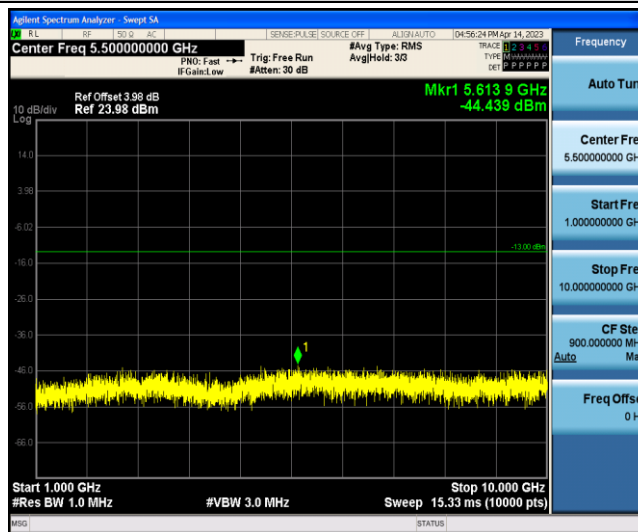

Band5-1.4MHz-QPSK-20643-1RB#0-Range2:1000~10000MHz

Band5-1.4MHz-16QAM-20407-1RB#0-Range1:30~1000MHz

Band5-1.4MHz-16QAM-20407-1RB#0-Range2:1000~10000MHz

Band5-1.4MHz-16QAM-20525-1RB#0-Range1:30~1000MHz

Band5-1.4MHz-16QAM-20525-1RB#0-Range2:1000~10000MHz