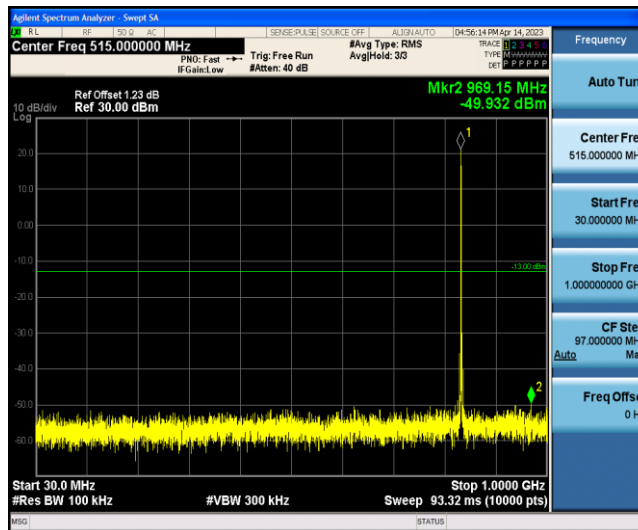

Band5-1.4MHz-QPSK-20643-1RB#0-Range2:1000~10000MHz

Band5-1.4MHz-16QAM-20407-1RB#0-Range1:30~1000MHz

Band5-1.4MHz-16QAM-20407-1RB#0-Range2:1000~10000MHz

Band5-1.4MHz-16QAM-20525-1RB#0-Range1:30~1000MHz

Band5-1.4MHz-16QAM-20525-1RB#0-Range2:1000~10000MHz