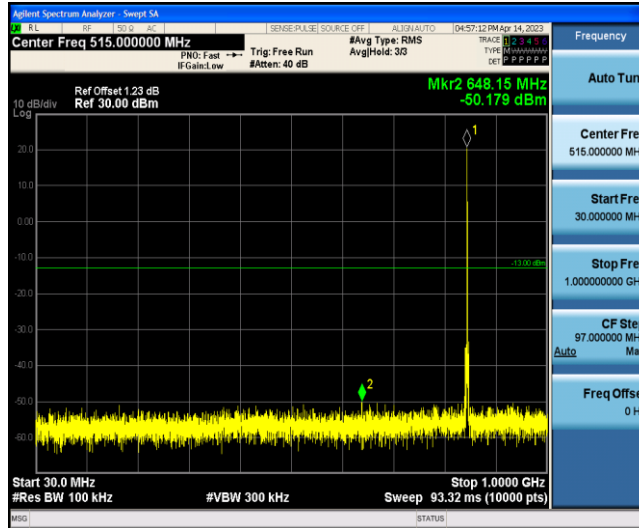

Band5-1.4MHz-16QAM-20643-1RB#0-Range1:30~1000MHz