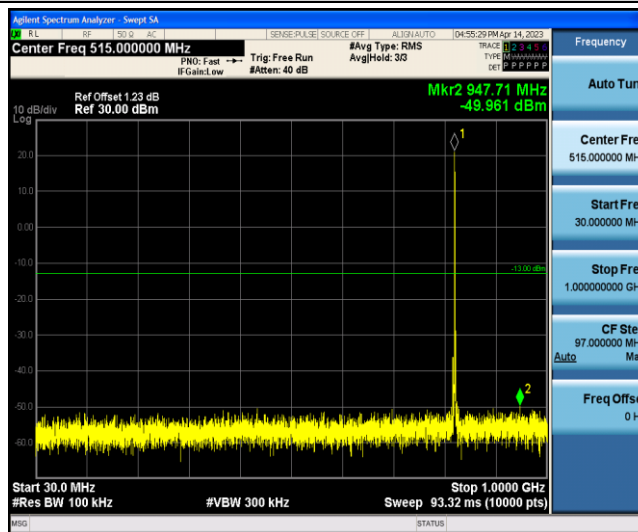

Band5-1.4MHz-QPSK-20643-1RB#0-Range2:1000~10000MHz

Band5-1.4MHz-16QAM-20407-1RB#0-Range1:30~1000MHz

Band5-1.4MHz-16QAM-20407-1RB#0-Range2:1000~10000MHz

Band5-1.4MHz-16QAM-20525-1RB#0-Range1:30~1000MHz

Band5-1.4MHz-16QAM-20525-1RB#0-Range2:1000~10000MHz