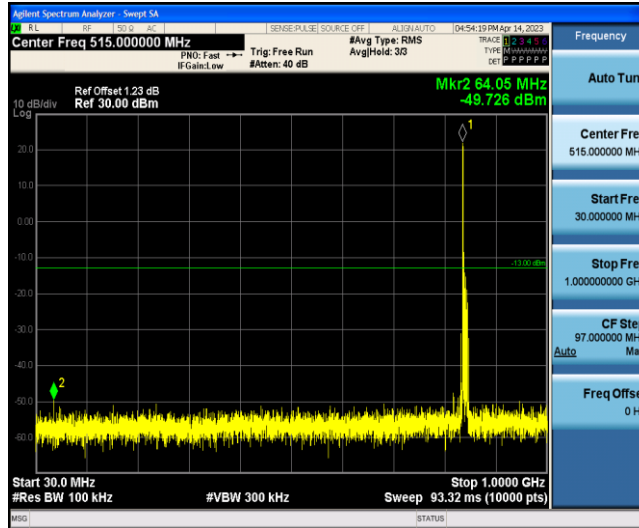

Band5-10MHz-16QAM-20600-1RB#0-Range1:30~1000MHz