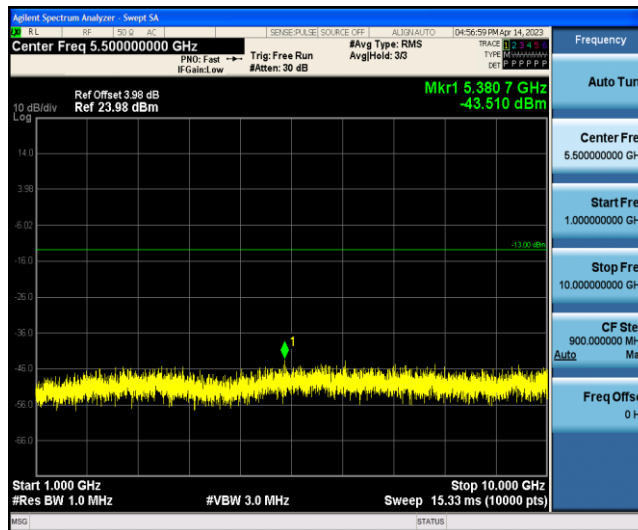

Band5-1.4MHz-QPSK-20643-1RB#0-Range2:1000~10000MHz

Band5-1.4MHz-16QAM-20407-1RB#0-Range1:30~1000MHz

Band5-1.4MHz-16QAM-20407-1RB#0-Range2:1000~10000MHz

Band5-1.4MHz-16QAM-20525-1RB#0-Range1:30~1000MHz

Band5-1.4MHz-16QAM-20525-1RB#0-Range2:1000~10000MHz