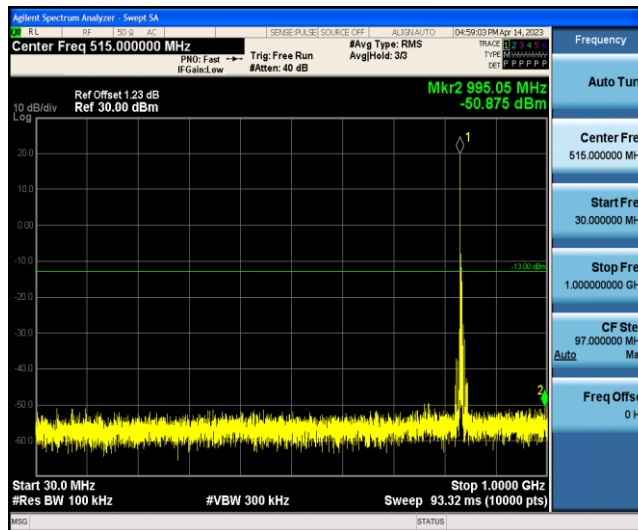

Band5-5MHz-16QAM-20525-1RB#0-Range1:30~1000MHz