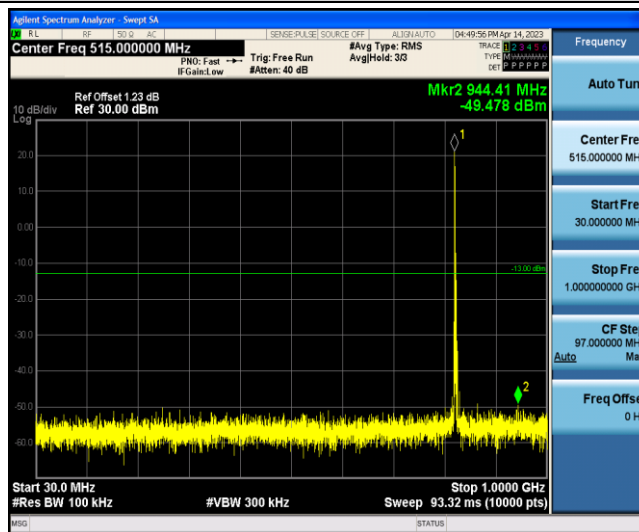

Band5-3MHz-QPSK-20415-1RB#0-Range1:30~1000MHz