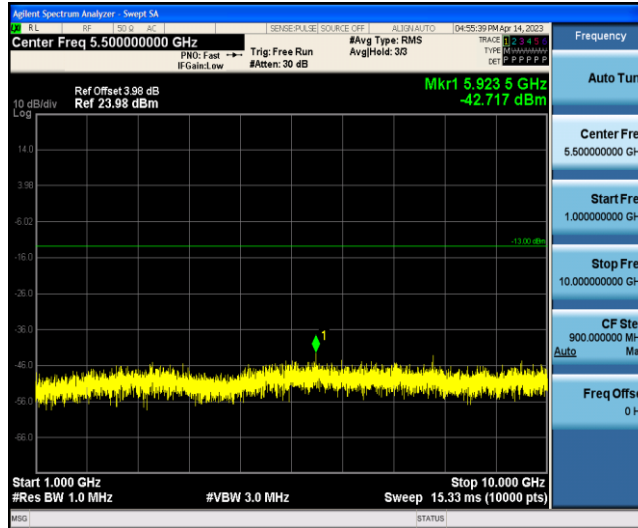

Band5-1.4MHz-QPSK-20643-1RB#0-Range2:1000~10000MHz

Band5-1.4MHz-16QAM-20407-1RB#0-Range1:30~1000MHz

Band5-1.4MHz-16QAM-20407-1RB#0-Range2:1000~10000MHz

Band5-1.4MHz-16QAM-20525-1RB#0-Range1:30~1000MHz

Band5-1.4MHz-16QAM-20525-1RB#0-Range2:1000~10000MHz