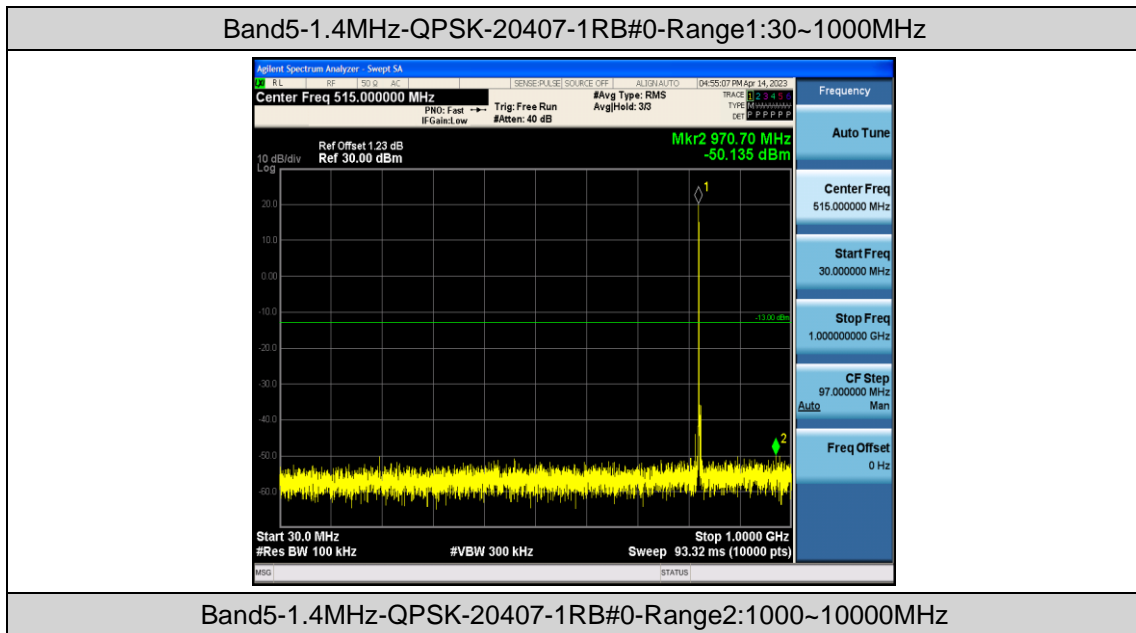

Band5	5MHz	16QAM	20625	1RB#0	Range2:1000~10000MHz	-43.72	PASS
Band5	10MHz	QPSK	20450	1RB#0	Range1:30~1000MHz	-49.19	PASS
Band5	10MHz	QPSK	20450	1RB#0	Range2:1000~10000MHz	-43.65	PASS
Band5	10MHz	QPSK	20525	1RB#0	Range1:30~1000MHz	-49.19	PASS
Band5	10MHz	QPSK	20525	1RB#0	Range2:1000~10000MHz	-43.85	PASS
Band5	10MHz	QPSK	20600	1RB#0	Range1:30~1000MHz	-50.73	PASS
Band5	10MHz	QPSK	20600	1RB#0	Range2:1000~10000MHz	-41.83	PASS
Band5	10MHz	16QAM	20450	1RB#0	Range1:30~1000MHz	-49.3	PASS
Band5	10MHz	16QAM	20450	1RB#0	Range2:1000~10000MHz	-43.18	PASS
Band5	10MHz	16QAM	20525	1RB#0	Range1:30~1000MHz	-48.56	PASS
Band5	10MHz	16QAM	20525	1RB#0	Range2:1000~10000MHz	-43.25	PASS
Band5	10MHz	16QAM	20600	1RB#0	Range1:30~1000MHz	-49.73	PASS
Band5	10MHz	16QAM	20600	1RB#0	Range2:1000~10000MHz	-44	PASS

Test Graphs