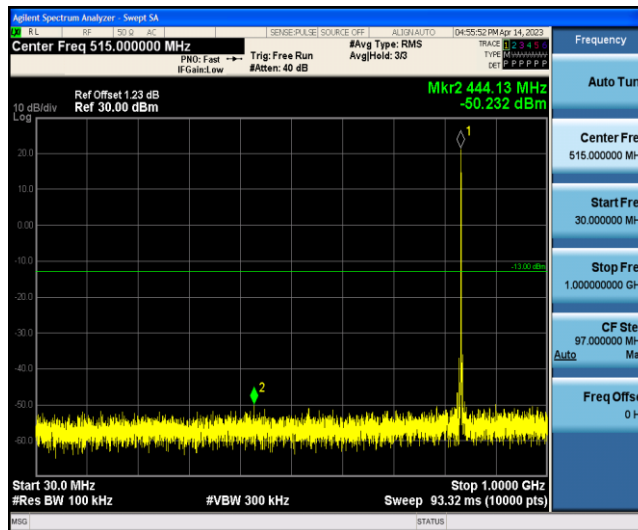

Band5-1.4MHz-QPSK-20525-1RB#0-Range1:30~1000MHz