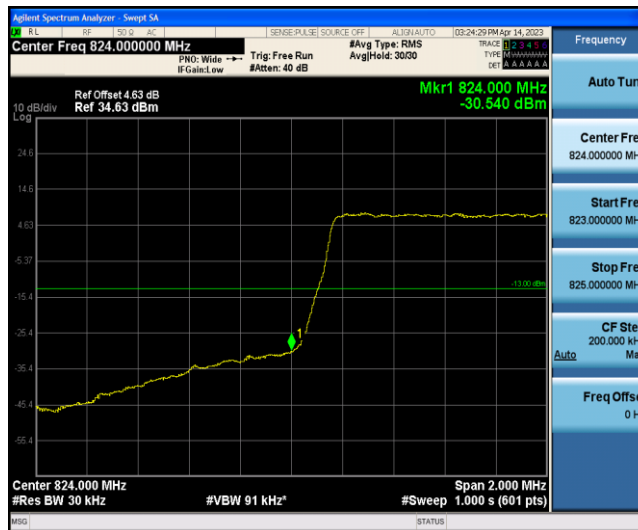

Band5-1.4MHz-QPSK-20407-6RB#0