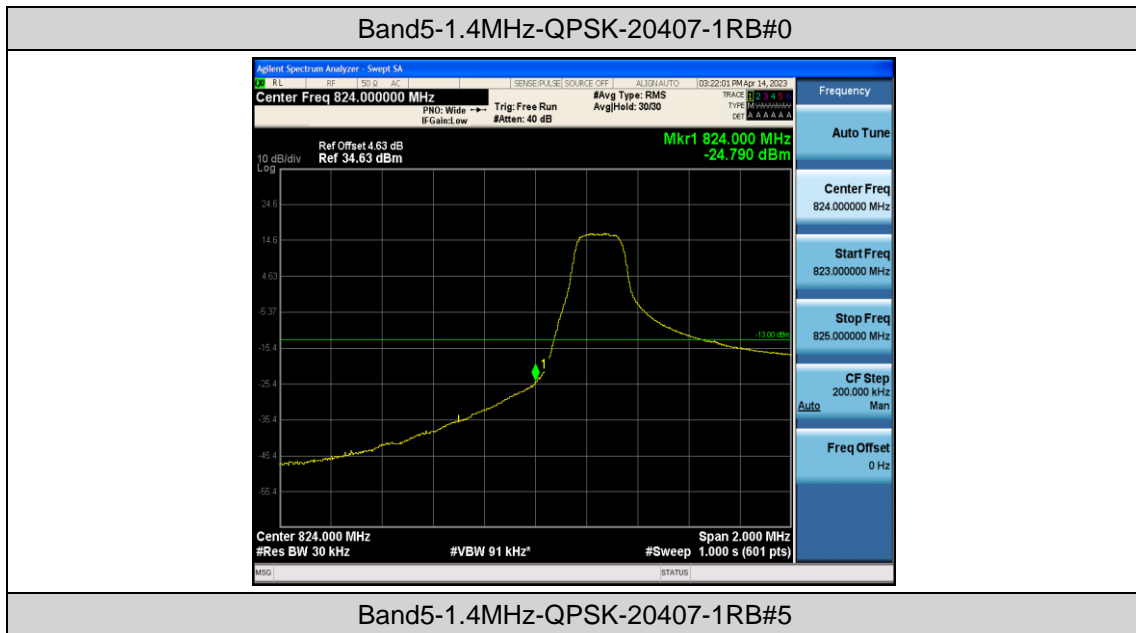

Band5	5MHz	16QAM	20625	25RB#0	-26.56	PASS
Band5	10MHz	QPSK	20450	1RB#0	-16.83	PASS
Band5	10MHz	QPSK	20450	1RB#49	-35.06	PASS
Band5	10MHz	QPSK	20450	50RB#0	-29.12	PASS
Band5	10MHz	QPSK	20600	1RB#0	-30.88	PASS
Band5	10MHz	QPSK	20600	1RB#49	-16.78	PASS
Band5	10MHz	QPSK	20600	50RB#0	-30.24	PASS
Band5	10MHz	16QAM	20450	1RB#0	-17.39	PASS
Band5	10MHz	16QAM	20450	1RB#49	-37.04	PASS
Band5	10MHz	16QAM	20450	50RB#0	-28.42	PASS
Band5	10MHz	16QAM	20600	1RB#0	-37.93	PASS
Band5	10MHz	16QAM	20600	1RB#49	-17.41	PASS
Band5	10MHz	16QAM	20600	50RB#0	-30.63	PASS

Test Graphs