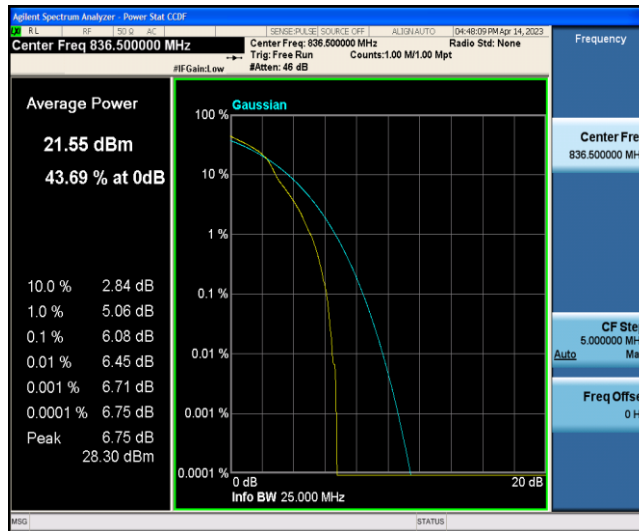

Band5-3MHz-16QAM-20525-1RB#0