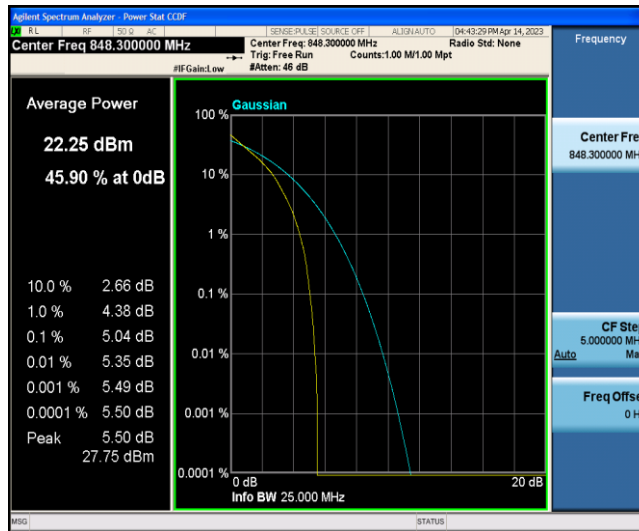

### Test Graphs

Band5-1.4MHz-QPSK-20525-6RB#0

Band5-1.4MHz-QPSK-20643-1RB#0

Band5-1.4MHz-QPSK-20643-6RB#0

Band5-1.4MHz-16QAM-20407-1RB#0

Band5-1.4MHz-16QAM-20407-6RB#0

Band5-1.4MHz-16QAM-20525-1RB#0

Band5-1.4MHz-16QAM-20525-6RB#0