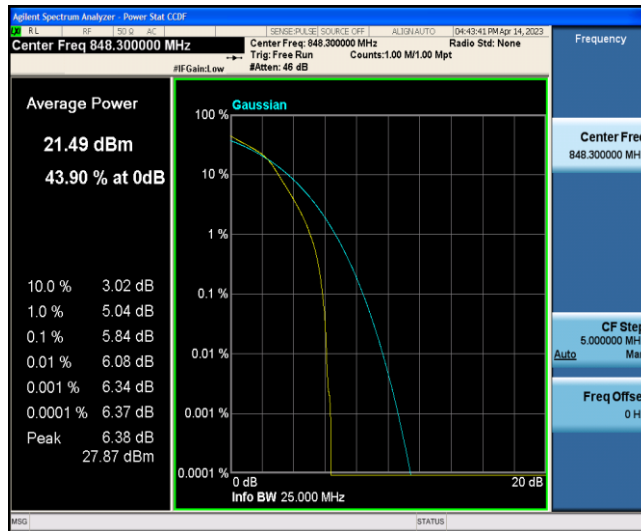

Band5-1.4MHz-16QAM-20643-6RB#0