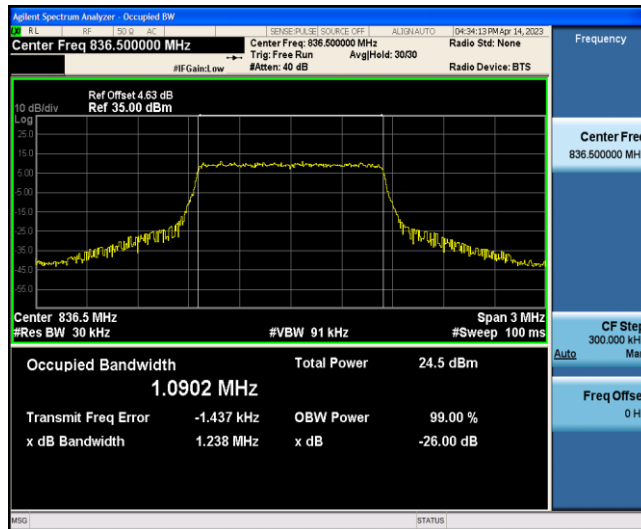

Band5-1.4MHz-QPSK-20525-6RB#0