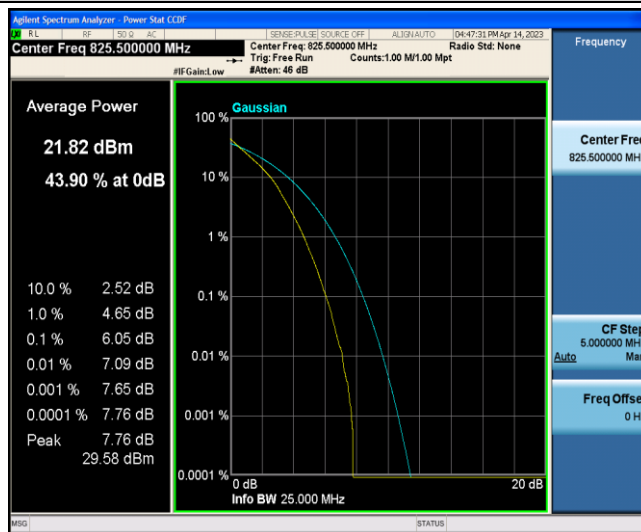

Band5-3MHz-QPSK-20415-15RB#0