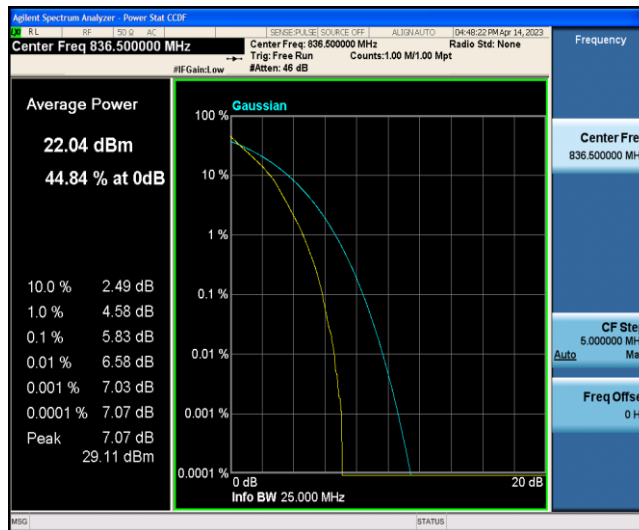

Band5-3MHz-QPSK-20525-15RB#0