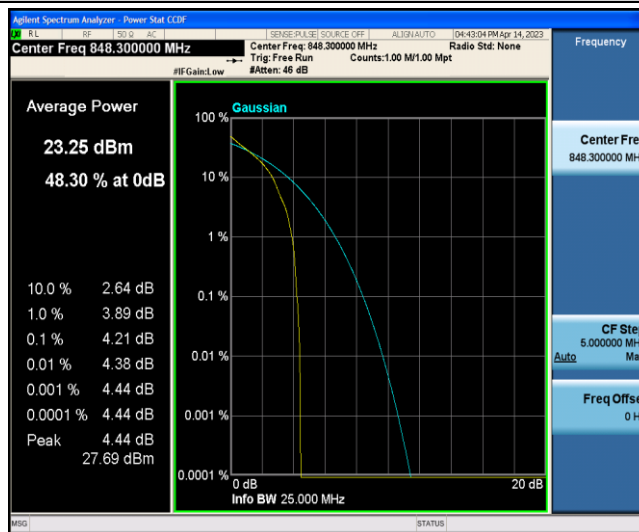

### Test Graphs

Band5-1.4MHz-QPSK-20525-6RB#0

Band5-1.4MHz-QPSK-20643-1RB#0

Band5-1.4MHz-QPSK-20643-6RB#0

Band5-1.4MHz-16QAM-20407-1RB#0

Band5-1.4MHz-16QAM-20407-6RB#0

Band5-1.4MHz-16QAM-20525-1RB#0

Band5-1.4MHz-16QAM-20525-6RB#0