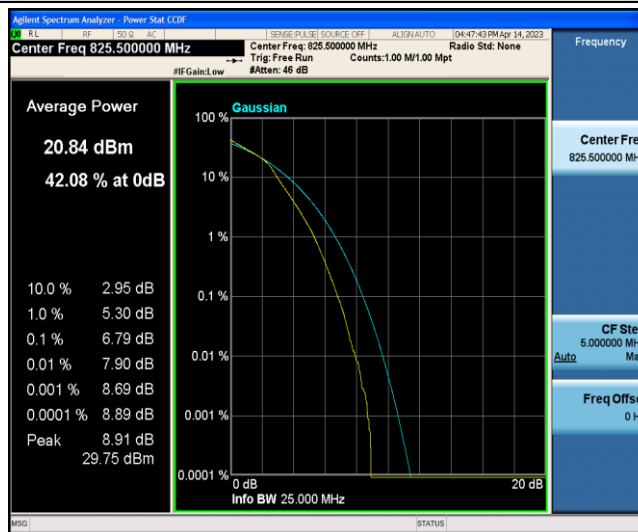

Band5-3MHz-16QAM-20415-15RB#0