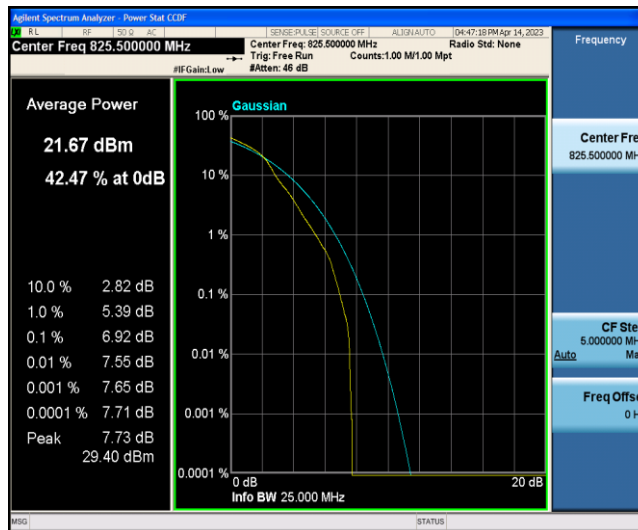

Band5-3MHz-16QAM-20415-1RB#0