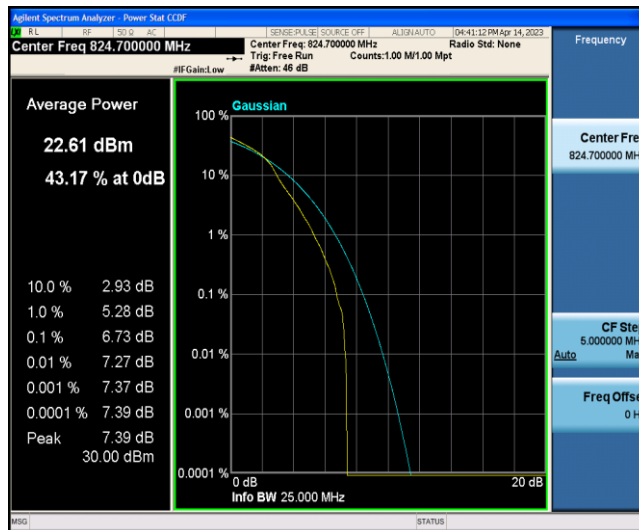

### Test Graphs

Band5-1.4MHz-QPSK-20525-6RB#0

Band5-1.4MHz-QPSK-20643-1RB#0

Band5-1.4MHz-QPSK-20643-6RB#0

Band5-1.4MHz-16QAM-20407-1RB#0

Band5-1.4MHz-16QAM-20407-6RB#0

Band5-1.4MHz-16QAM-20525-1RB#0

Band5-1.4MHz-16QAM-20525-6RB#0