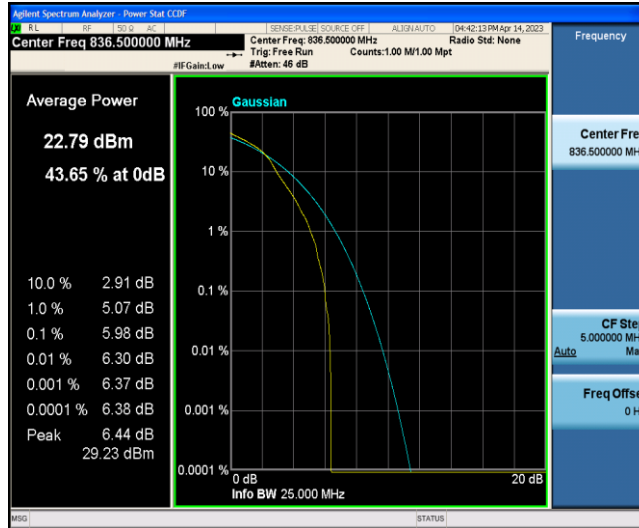

### Test Graphs

Band5-1.4MHz-QPSK-20525-6RB#0

Band5-1.4MHz-QPSK-20643-1RB#0

Band5-1.4MHz-QPSK-20643-6RB#0

Band5-1.4MHz-16QAM-20407-1RB#0

Band5-1.4MHz-16QAM-20407-6RB#0

Band5-1.4MHz-16QAM-20525-1RB#0

Band5-1.4MHz-16QAM-20525-6RB#0