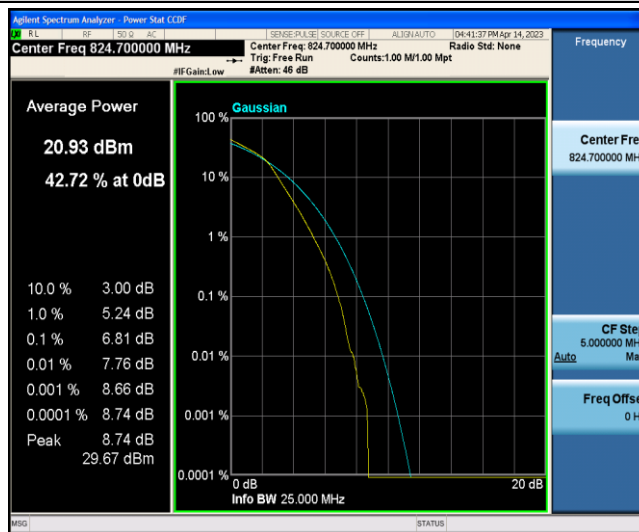

### Test Graphs

Band5-1.4MHz-QPSK-20525-6RB#0

Band5-1.4MHz-QPSK-20643-1RB#0

Band5-1.4MHz-QPSK-20643-6RB#0

Band5-1.4MHz-16QAM-20407-1RB#0

Band5-1.4MHz-16QAM-20407-6RB#0

Band5-1.4MHz-16QAM-20525-1RB#0

Band5-1.4MHz-16QAM-20525-6RB#0