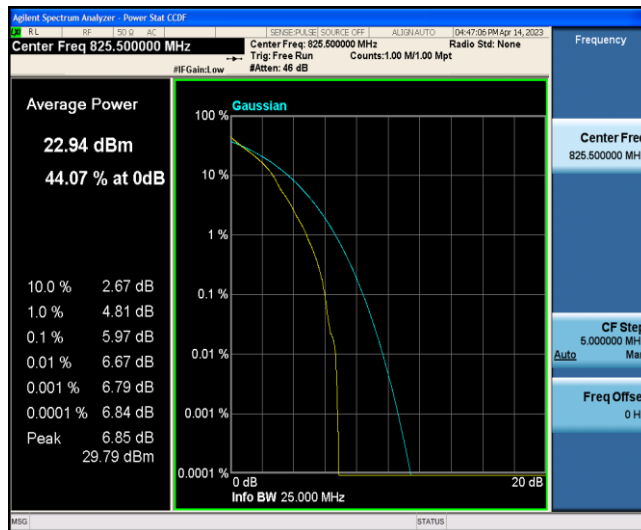

Band5-3MHz-QPSK-20415-1RB#0