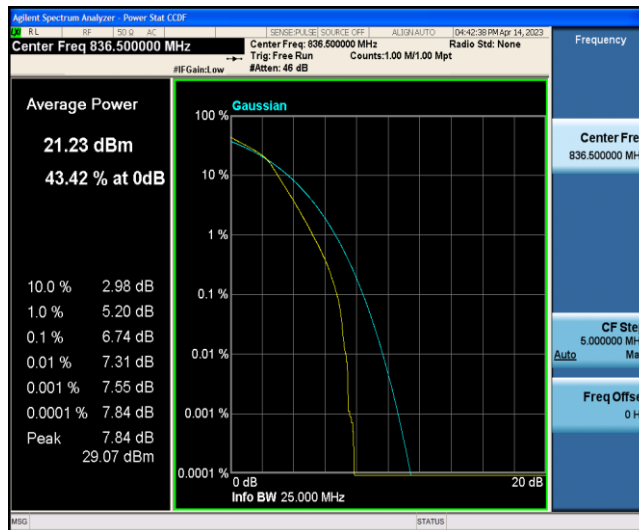

### Test Graphs

Band5-1.4MHz-QPSK-20525-6RB#0

Band5-1.4MHz-QPSK-20643-1RB#0

Band5-1.4MHz-QPSK-20643-6RB#0

Band5-1.4MHz-16QAM-20407-1RB#0

Band5-1.4MHz-16QAM-20407-6RB#0

Band5-1.4MHz-16QAM-20525-1RB#0

Band5-1.4MHz-16QAM-20525-6RB#0