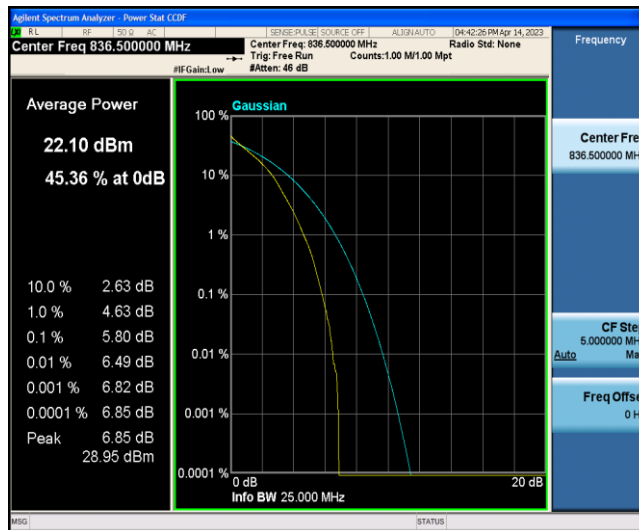

### Test Graphs

Band5-1.4MHz-QPSK-20525-6RB#0

Band5-1.4MHz-QPSK-20643-1RB#0

Band5-1.4MHz-QPSK-20643-6RB#0

Band5-1.4MHz-16QAM-20407-1RB#0

Band5-1.4MHz-16QAM-20407-6RB#0

Band5-1.4MHz-16QAM-20525-1RB#0

Band5-1.4MHz-16QAM-20525-6RB#0