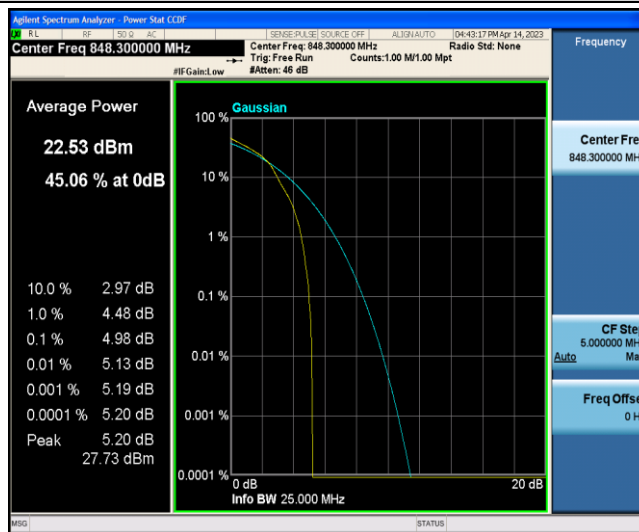

Band5-1.4MHz-16QAM-20643-1RB#0