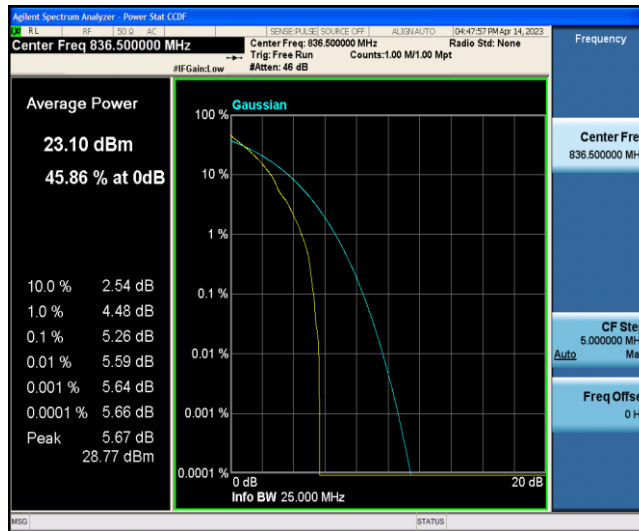

Band5-3MHz-QPSK-20525-1RB#0