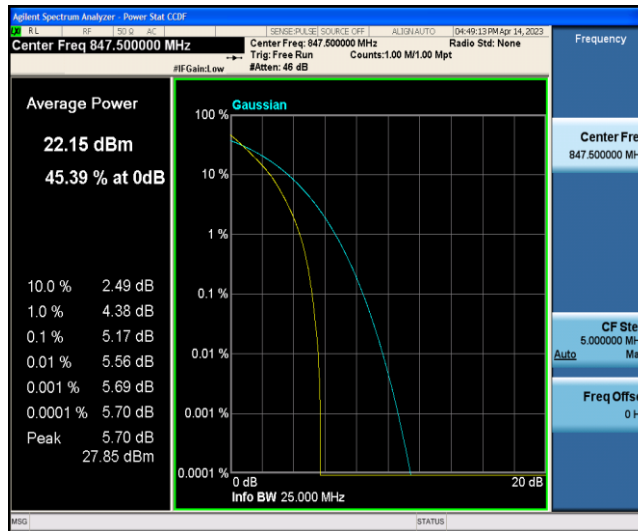

Band5-3MHz-QPSK-20635-15RB#0