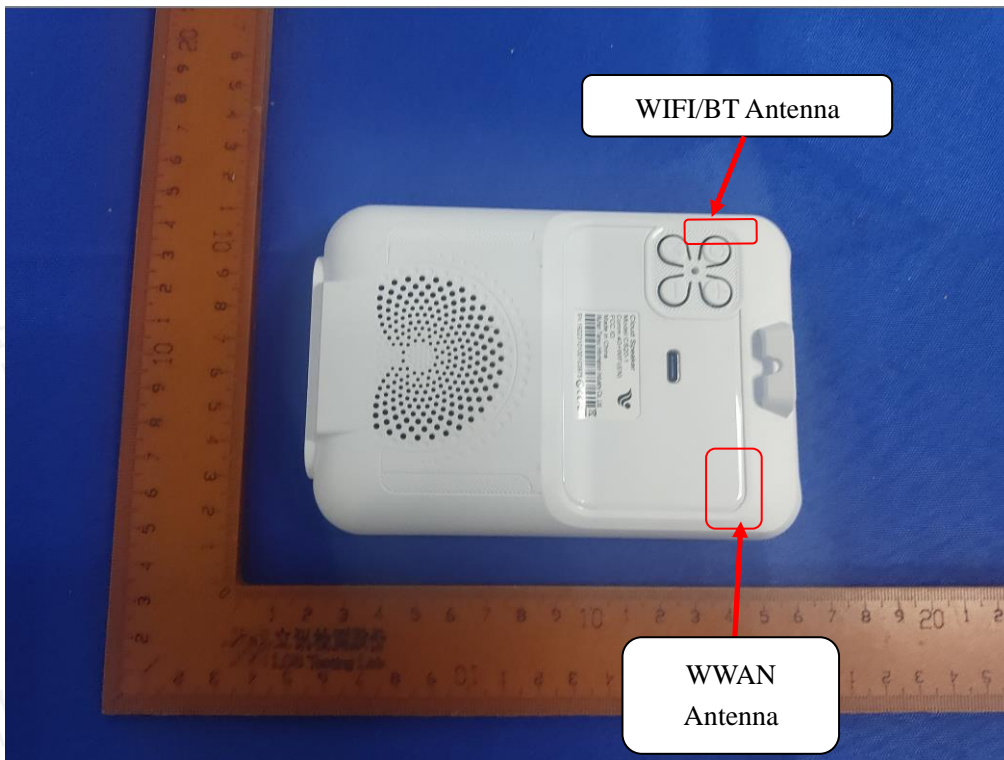

ANNEX A. PHOTOGRAPH OF THE TEST

10mm body Vertical-Front Side Setup Photo

10mm body Vertical-Back Side Setup Photo

10mm body Vertical- Right Side Setup Photo

10mm body Vertical-Bottom Side Setup Photo

Shenzhen LCS Compliance Testing Laboratory Ltd.

Scan code to check authenticity

10mm body Vertical-Top Side Setup Photo

ANNEX C. EUT PHOTOGRAPHS

Fig.1

Fig.2