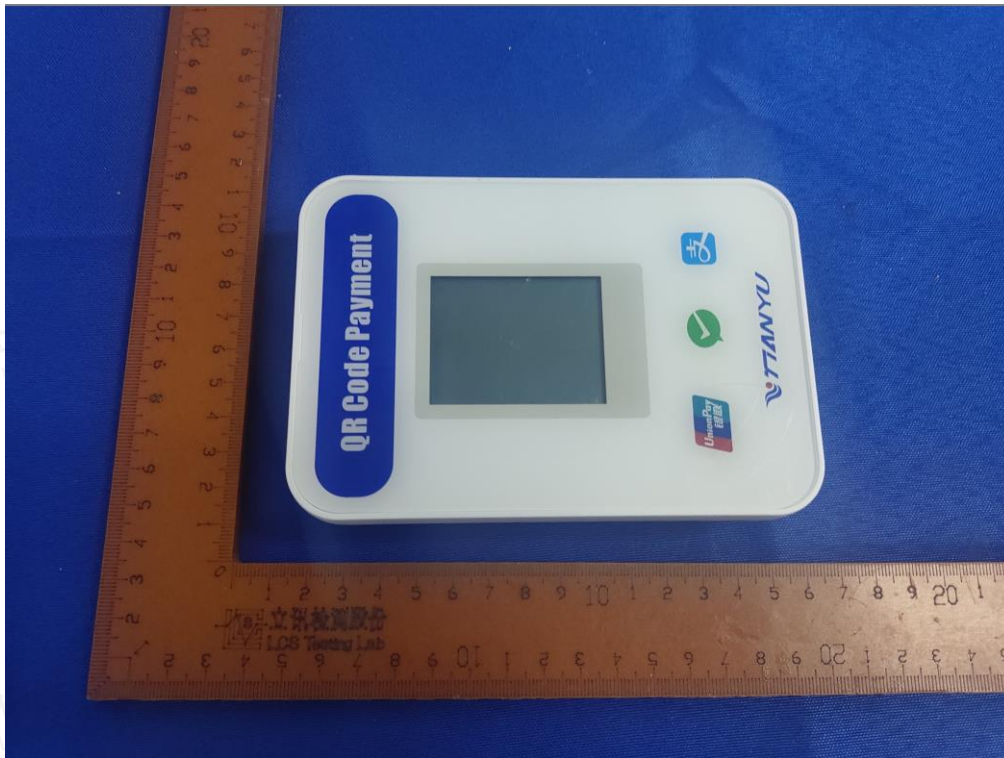

Scan code to check authenticity

10mm body Vertical-Top Side Setup Photo

ANNEX C. EUT PHOTOGRAPHS

Fig.1

Fig.2