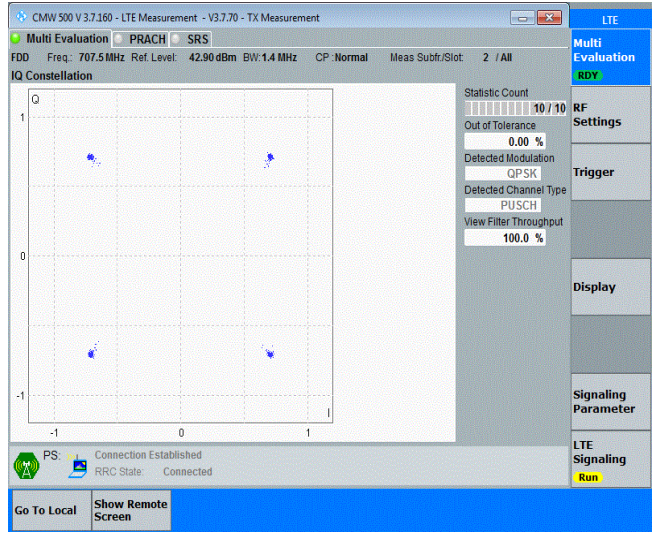

Band12-1.4MHz-QPSK-23173-6RB#0