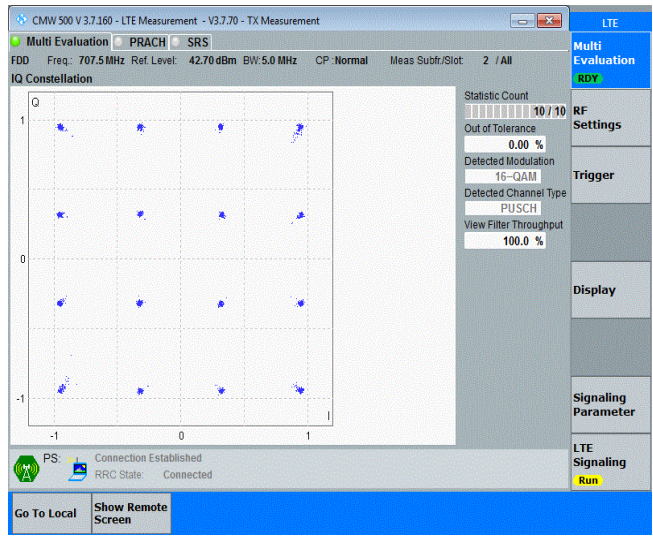

Band12-5MHz-16QAM-23095-25RB#0

Band12-5MHz-16QAM-23155-25RB#0