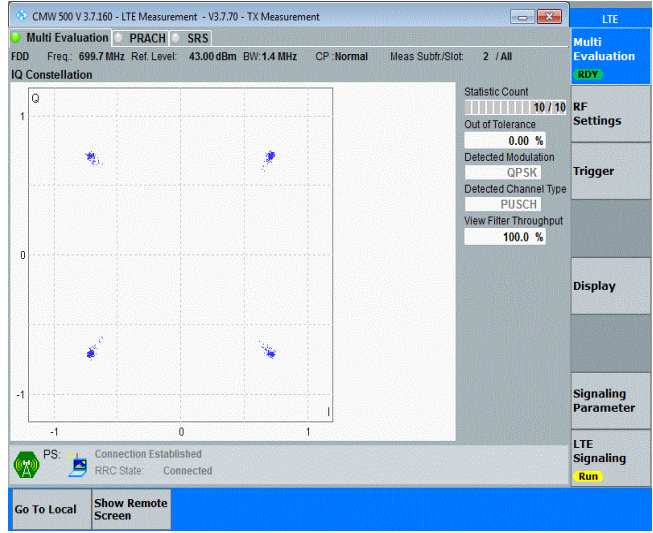

Test Graphs

Band12-1.4MHz-QPSK-23017-6RB#0

Band12-1.4MHz-QPSK-23095-6RB#0