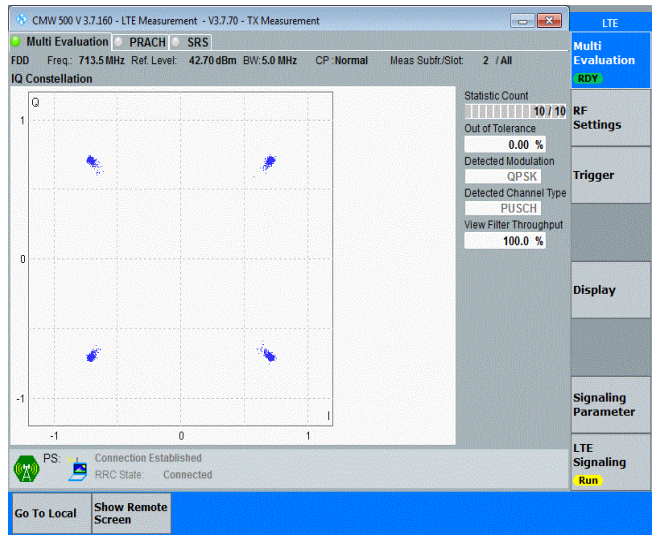

Band12-5MHz-QPSK-23155-25RB#0

Band12-5MHz-16QAM-23035-25RB#0