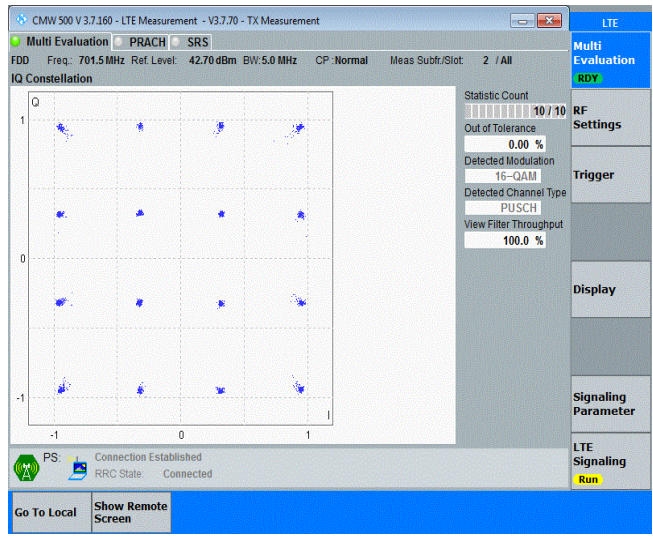

Band12-5MHz-16QAM-23035-25RB#0

Band12-5MHz-16QAM-23095-25RB#0