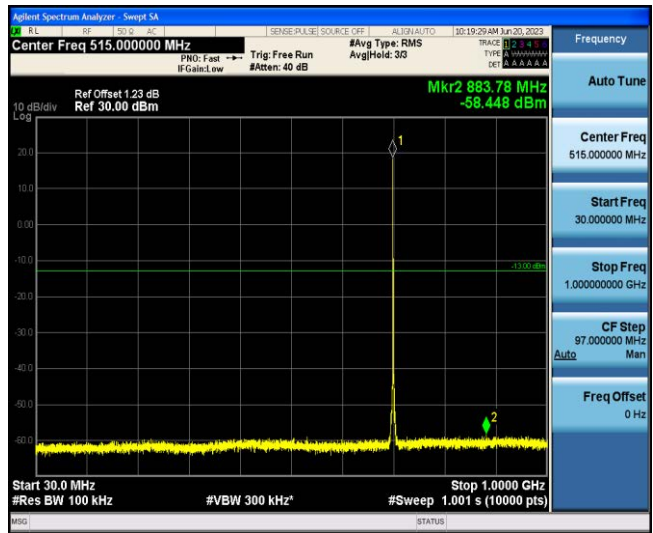

Band12-1.4MHz-16QAM-23095-1RB#0-Range1:30~1000MHz