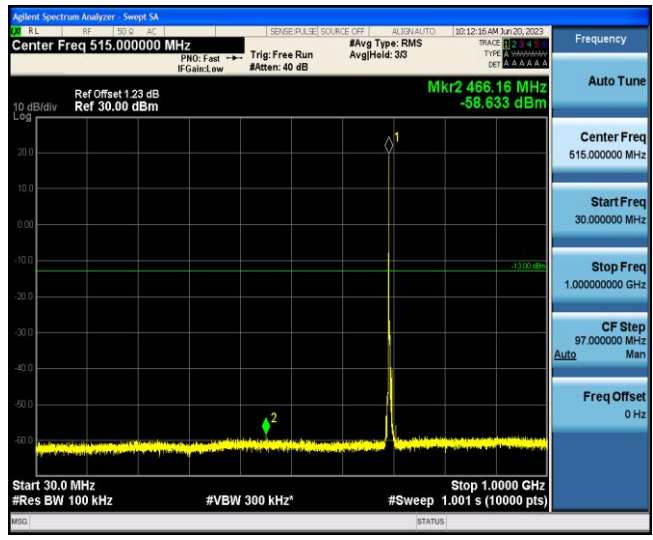

Band12-3MHz-QPSK-23025-1RB#0-Range1:30~1000MHz