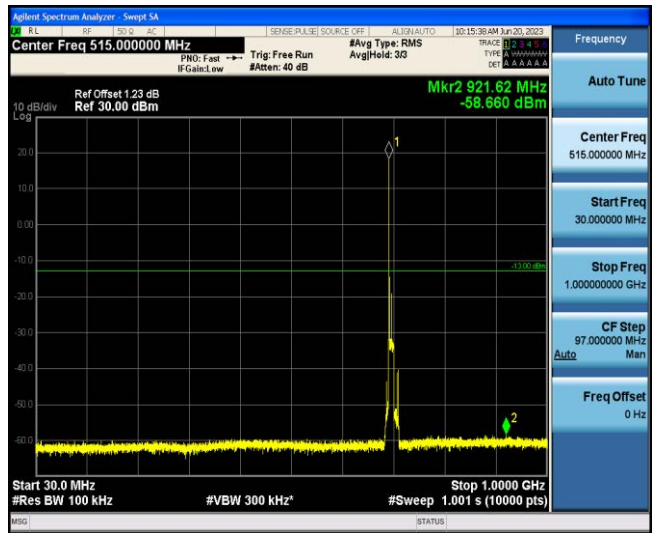

Band12-10MHz-16QAM-23060-1RB#0-Range1:30~1000MHz