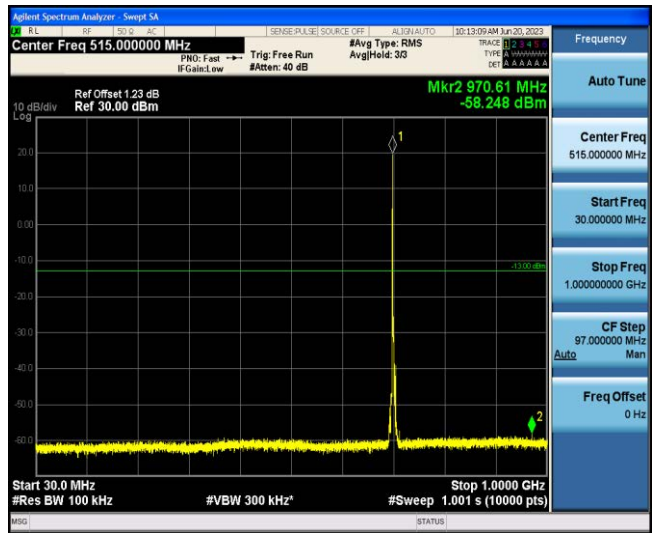

Band12-3MHz-QPSK-23095-1RB#0-Range1:30~1000MHz