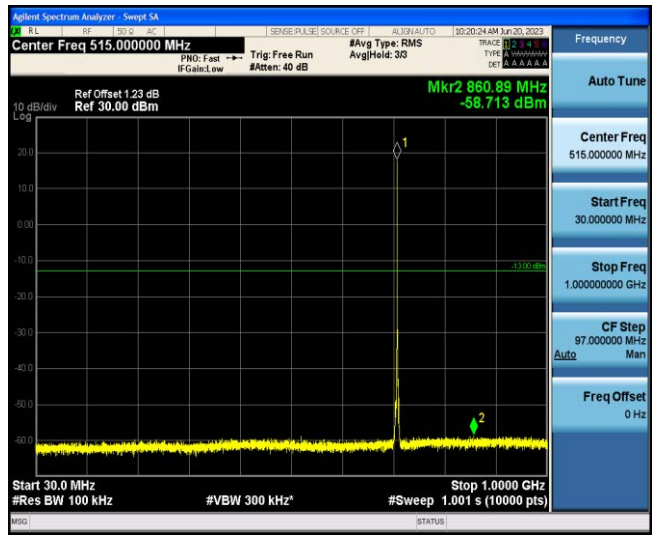

Band12-1.4MHz-16QAM-23095-1RB#0-Range1:30~1000MHz

Band12-1.4MHz-16QAM-23095-1RB#0-Range2:1000~10000MHz

Band12-1.4MHz-16QAM-23173-1RB#0-Range1:30~1000MHz

Band12-1.4MHz-16QAM-23173-1RB#0-Range2:1000~10000MHz