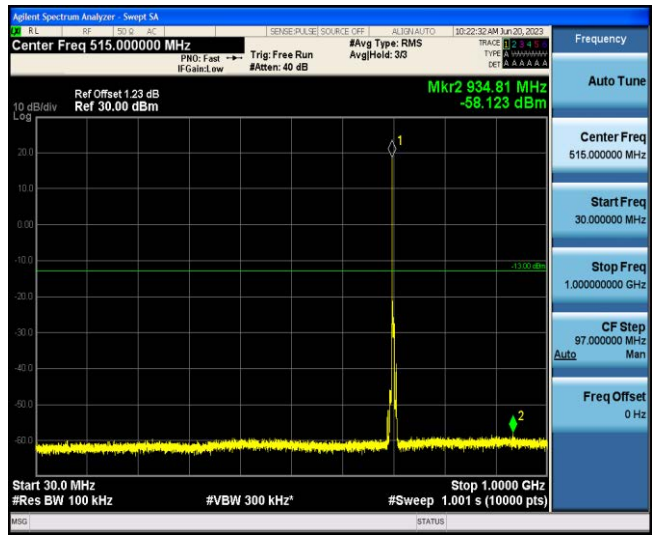

Band12-5MHz-16QAM-23095-1RB#0-Range1:30~1000MHz