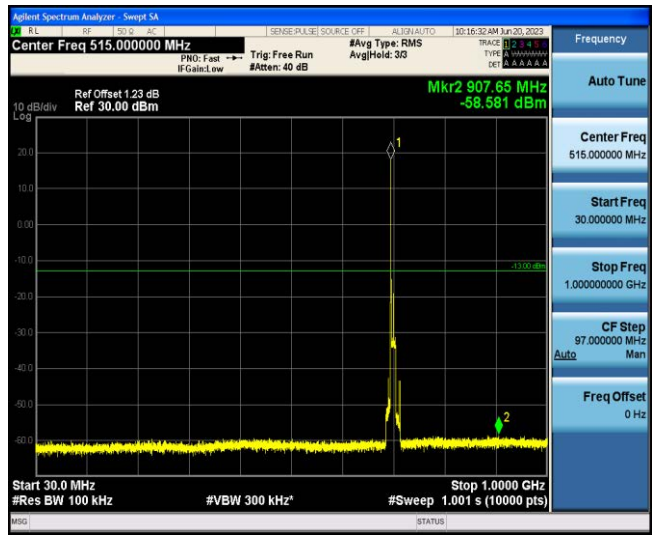

Band12-10MHz-16QAM-23095-1RB#0-Range1:30~1000MHz