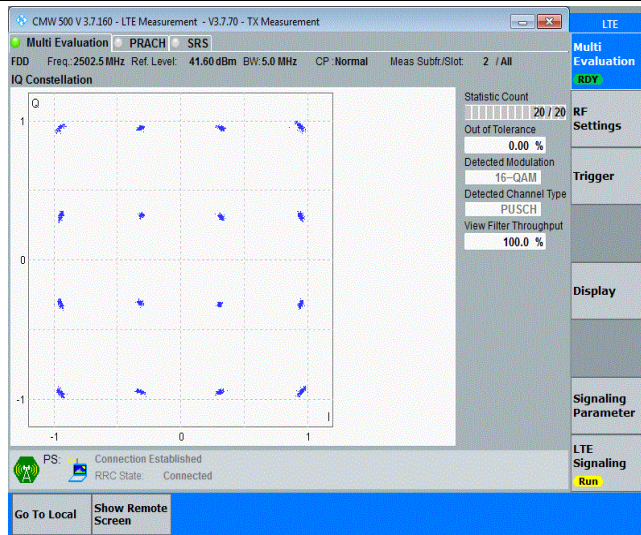

Appendix G: Modulation Characteristics

Test Result

Band	Channel	Result	Verdict
Band7	20775	PASS	PASS
Band7	21100	PASS	PASS
Band7	21425	PASS	PASS
Band7	20775	PASS	PASS
Band7	21100	PASS	PASS
Band7	21425	PASS	PASS
Band7	20800	PASS	PASS
Band7	21100	PASS	PASS
Band7	21400	PASS	PASS
Band7	20800	PASS	PASS
Band7	21100	PASS	PASS
Band7	21400	PASS	PASS
Band7	20825	PASS	PASS
Band7	21100	PASS	PASS
Band7	21375	PASS	PASS
Band7	20825	PASS	PASS
Band7	21100	PASS	PASS
Band7	21375	PASS	PASS
Band7	20850	PASS	PASS
Band7	21100	PASS	PASS
Band7	21350	PASS	PASS
Band7	20850	PASS	PASS
Band7	21100	PASS	PASS
Band7	21350	PASS	PASS

Test Graphs

Band7-5MHz-16QAM-20775-25RB#0

Band7-5MHz-16QAM-21100-25RB#0

Band7-5MHz-16QAM-21425-25RB#0

Band7-10MHz-QPSK-20800-50RB#0

Band7-10MHz-QPSK-21100-50RB#0

Band7-10MHz-QPSK-21400-50RB#0

Band7-10MHz-16QAM-20800-50RB#0