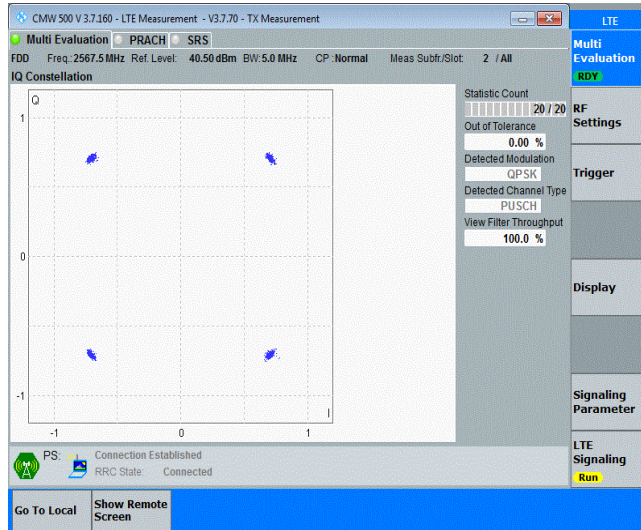

Band7-5MHz-16QAM-20775-25RB#0