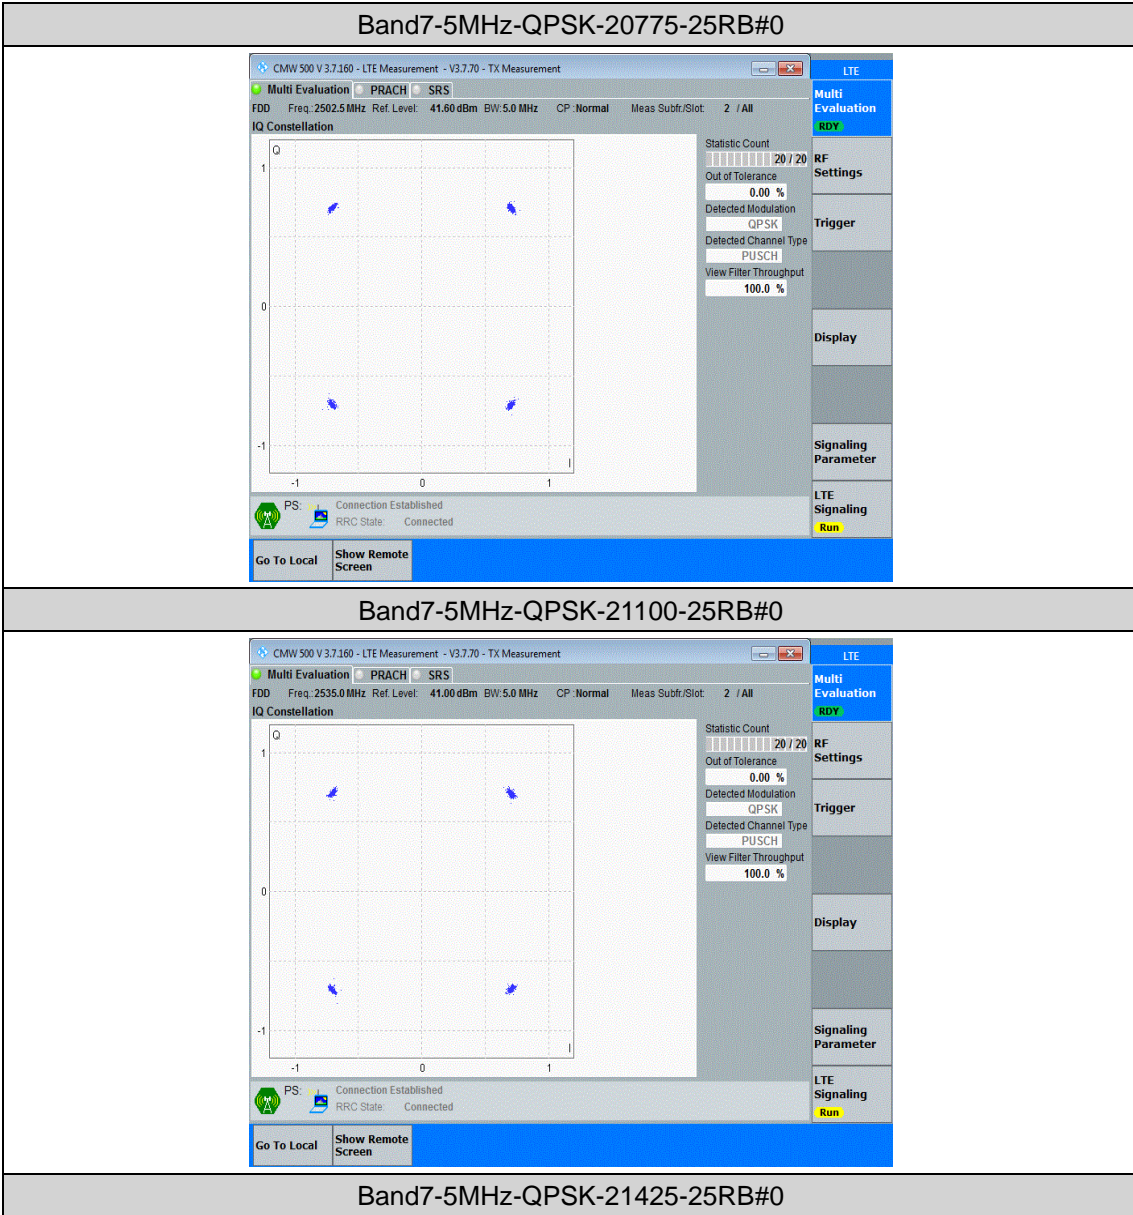

Test Graphs