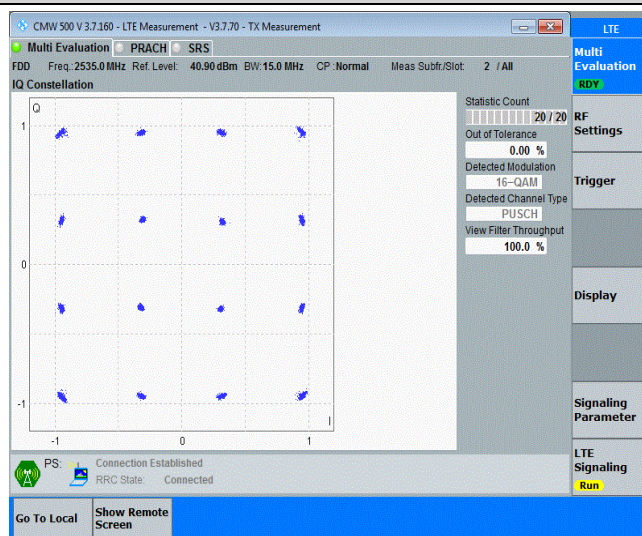

Test Graphs

Band7-5MHz-16QAM-20775-25RB#0

Band7-5MHz-16QAM-21100-25RB#0

Band7-5MHz-16QAM-21425-25RB#0

Band7-10MHz-QPSK-20800-50RB#0

Band7-10MHz-QPSK-21100-50RB#0

Band7-10MHz-QPSK-21400-50RB#0

Band7-10MHz-16QAM-20800-50RB#0

Band7-10MHz-16QAM-21100-50RB#0

Band7-10MHz-16QAM-21400-50RB#0

Band7-15MHz-QPSK-20825-75RB#0

Band7-15MHz-QPSK-21100-75RB#0

Band7-15MHz-QPSK-21375-75RB#0

Band7-15MHz-16QAM-20825-75RB#0

Band7-15MHz-16QAM-21100-75RB#0