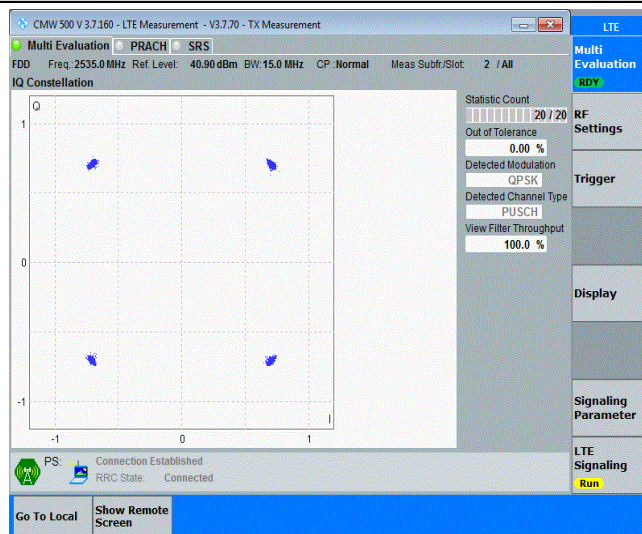

Test Graphs

Band7-5MHz-16QAM-20775-25RB#0

Band7-5MHz-16QAM-21100-25RB#0

Band7-5MHz-16QAM-21425-25RB#0

Band7-10MHz-QPSK-20800-50RB#0

Band7-10MHz-QPSK-21100-50RB#0

Band7-10MHz-QPSK-21400-50RB#0

Band7-10MHz-16QAM-20800-50RB#0

Band7-10MHz-16QAM-21100-50RB#0

Band7-10MHz-16QAM-21400-50RB#0

Band7-15MHz-QPSK-20825-75RB#0

Band7-15MHz-QPSK-21100-75RB#0

Band7-15MHz-QPSK-21375-75RB#0

Band7-15MHz-16QAM-20825-75RB#0

Band7-15MHz-16QAM-21100-75RB#0