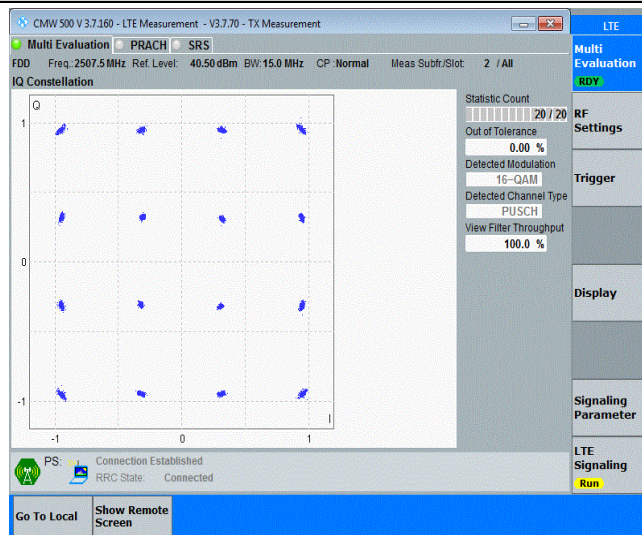

Test Graphs

Band7-5MHz-16QAM-20775-25RB#0

Band7-5MHz-16QAM-21100-25RB#0

Band7-5MHz-16QAM-21425-25RB#0

Band7-10MHz-QPSK-20800-50RB#0

Band7-10MHz-QPSK-21100-50RB#0

Band7-10MHz-QPSK-21400-50RB#0

Band7-10MHz-16QAM-20800-50RB#0

Band7-10MHz-16QAM-21100-50RB#0

Band7-10MHz-16QAM-21400-50RB#0

Band7-15MHz-QPSK-20825-75RB#0

Band7-15MHz-QPSK-21100-75RB#0

Band7-15MHz-QPSK-21375-75RB#0

Band7-15MHz-16QAM-20825-75RB#0

Band7-15MHz-16QAM-21100-75RB#0