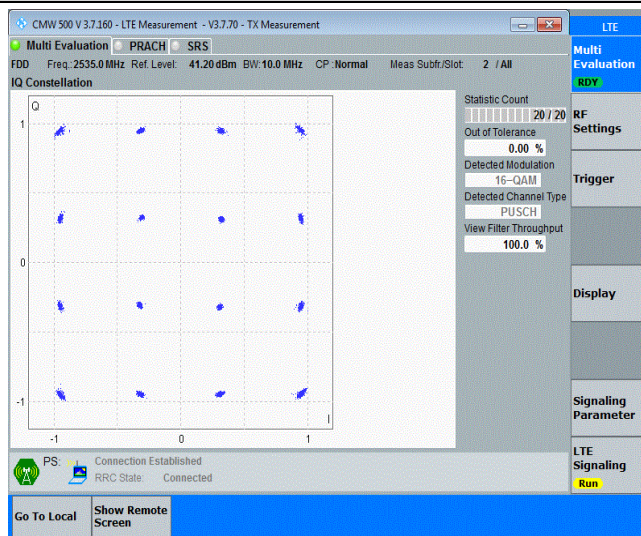

Band7-10MHz-16QAM-21100-50RB#0

Band7-10MHz-16QAM-21400-50RB#0