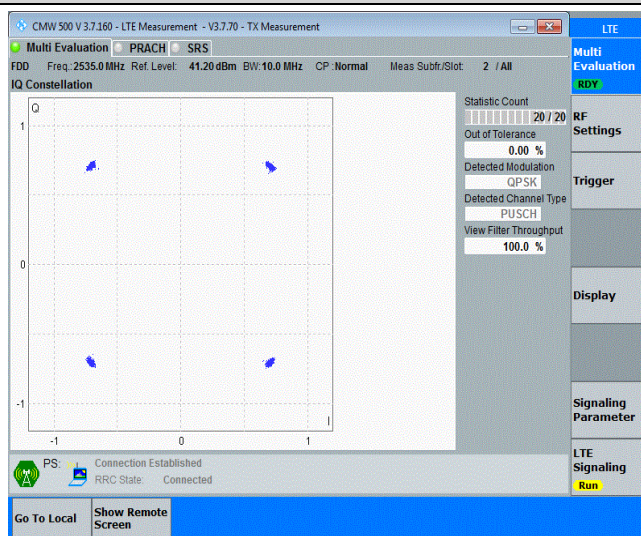

Appendix G: Modulation Characteristics

Test Result

Band	Channel	Result	Verdict
Band7	20775	PASS	PASS
Band7	21100	PASS	PASS
Band7	21425	PASS	PASS
Band7	20775	PASS	PASS
Band7	21100	PASS	PASS
Band7	21425	PASS	PASS
Band7	20800	PASS	PASS
Band7	21100	PASS	PASS
Band7	21400	PASS	PASS
Band7	20800	PASS	PASS
Band7	21100	PASS	PASS
Band7	21400	PASS	PASS
Band7	20825	PASS	PASS
Band7	21100	PASS	PASS
Band7	21375	PASS	PASS
Band7	20825	PASS	PASS
Band7	21100	PASS	PASS
Band7	21375	PASS	PASS
Band7	20850	PASS	PASS
Band7	21100	PASS	PASS
Band7	21350	PASS	PASS
Band7	20850	PASS	PASS
Band7	21100	PASS	PASS
Band7	21350	PASS	PASS

Test Graphs

Band7-5MHz-16QAM-20775-25RB#0

Band7-5MHz-16QAM-21100-25RB#0

Band7-5MHz-16QAM-21425-25RB#0

Band7-10MHz-QPSK-20800-50RB#0

Band7-10MHz-QPSK-21100-50RB#0

Band7-10MHz-QPSK-21400-50RB#0

Band7-10MHz-16QAM-20800-50RB#0