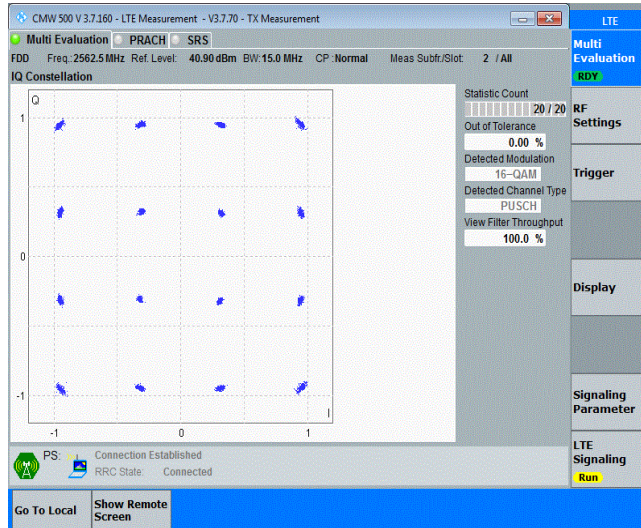

Band7-15MHz-16QAM-21375-75RB#0

Band7-20MHz-QPSK-20850-100RB#0