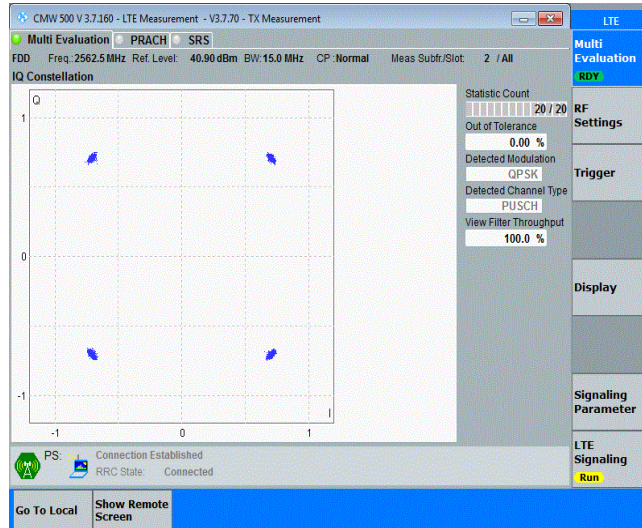

Test Graphs

Band7-5MHz-16QAM-20775-25RB#0

Band7-5MHz-16QAM-21100-25RB#0

Band7-5MHz-16QAM-21425-25RB#0

Band7-10MHz-QPSK-20800-50RB#0

Band7-10MHz-QPSK-21100-50RB#0

Band7-10MHz-QPSK-21400-50RB#0

Band7-10MHz-16QAM-20800-50RB#0

Band7-10MHz-16QAM-21100-50RB#0

Band7-10MHz-16QAM-21400-50RB#0

Band7-15MHz-QPSK-20825-75RB#0

Band7-15MHz-QPSK-21100-75RB#0

Band7-15MHz-QPSK-21375-75RB#0

Band7-15MHz-16QAM-20825-75RB#0

Band7-15MHz-16QAM-21100-75RB#0