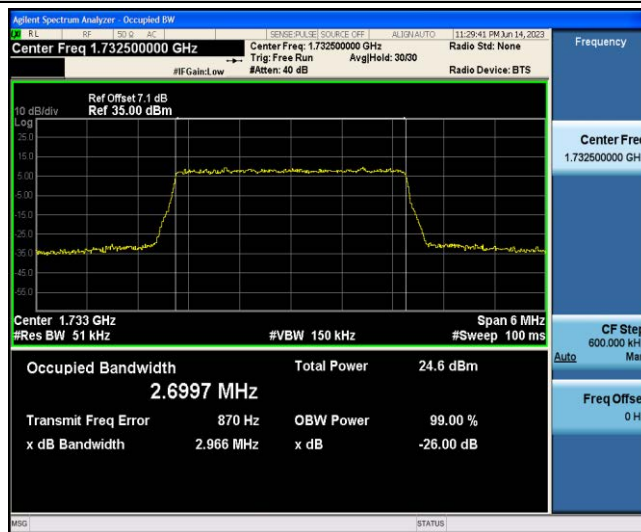

Band4-3MHz-QPSK-20175-15RB#0