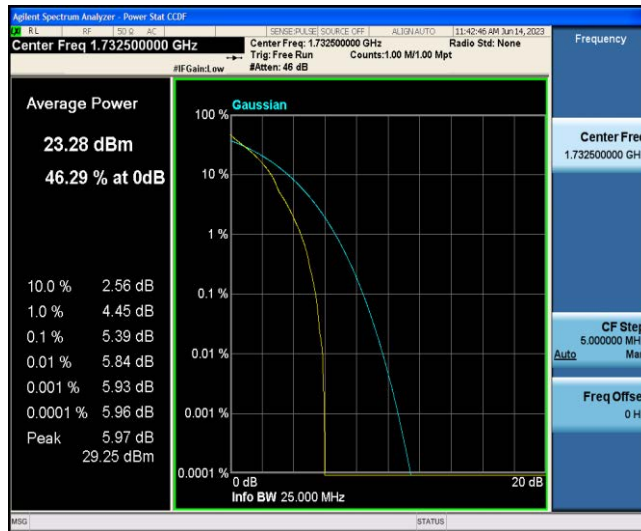

Band4-10MHz-16QAM-20175-50RB#0

Band4-10MHz-16QAM-20350-1RB#0

Band4-10MHz-16QAM-20350-50RB#0

Band4-15MHz-QPSK-20025-1RB#0

Band4-15MHz-QPSK-20025-75RB#0

Band4-15MHz-QPSK-20175-1RB#0

Band4-15MHz-QPSK-20175-75RB#0