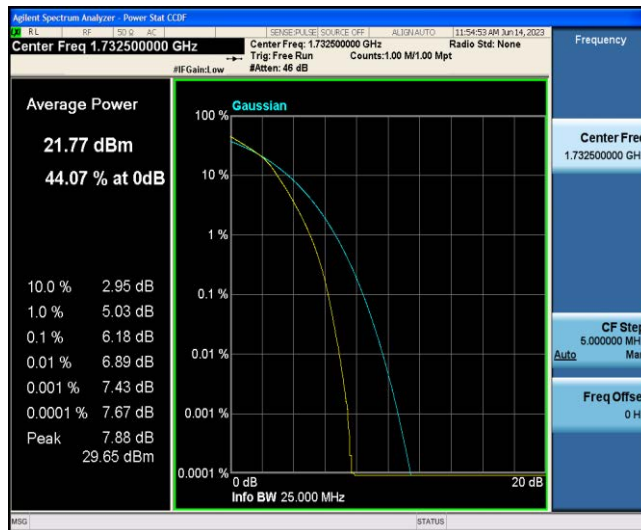

Band4-20MHz-16QAM-20050-1RB#0

Band4-20MHz-16QAM-20050-100RB#0

Band4-20MHz-16QAM-20175-1RB#0

Band4-20MHz-16QAM-20175-100RB#0

Band4-20MHz-16QAM-20300-1RB#0

Band4-20MHz-16QAM-20300-100RB#0

Appendix C: 26dB Bandwidth and Occupied Bandwidth