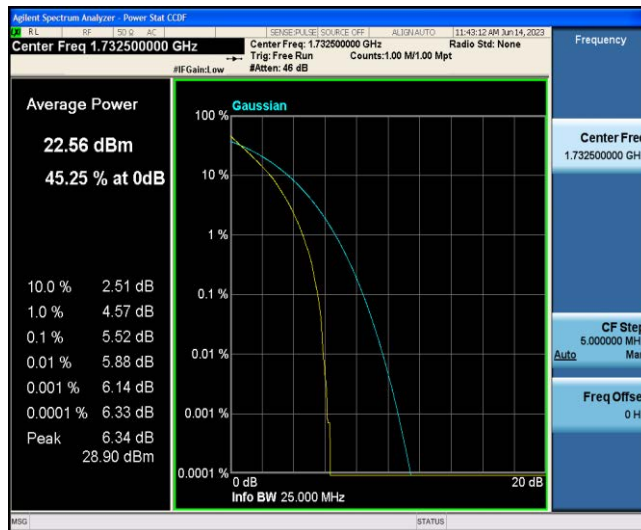

Band4-10MHz-16QAM-20175-50RB#0

Band4-10MHz-16QAM-20350-1RB#0

Band4-10MHz-16QAM-20350-50RB#0

Band4-15MHz-QPSK-20025-1RB#0

Band4-15MHz-QPSK-20025-75RB#0

Band4-15MHz-QPSK-20175-1RB#0

Band4-15MHz-QPSK-20175-75RB#0