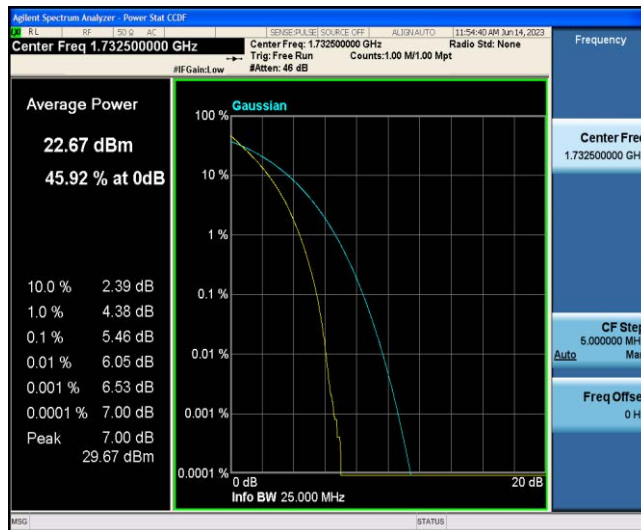

Band4-20MHz-QPSK-20175-100RB#0