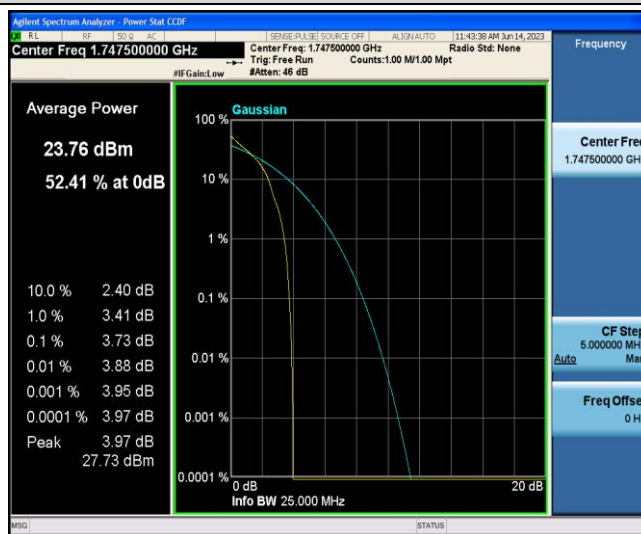

Band4-15MHz-QPSK-20325-1RB#0