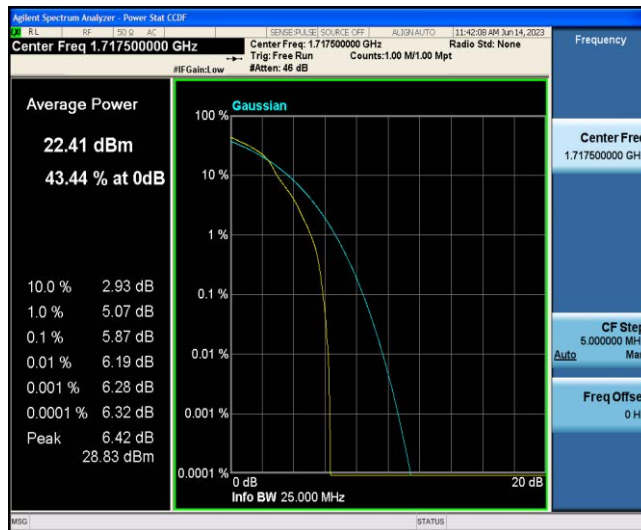

Band4-15MHz-16QAM-20025-1RB#0