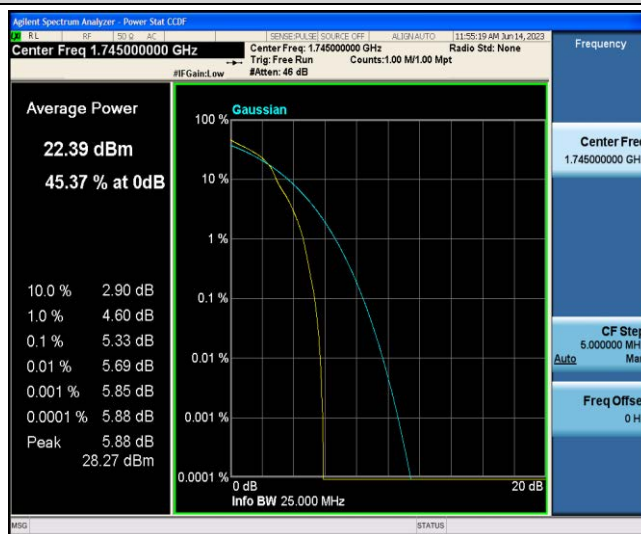

Band4-20MHz-16QAM-20050-1RB#0

Band4-20MHz-16QAM-20050-100RB#0

Band4-20MHz-16QAM-20175-1RB#0

Band4-20MHz-16QAM-20175-100RB#0

Band4-20MHz-16QAM-20300-1RB#0

Band4-20MHz-16QAM-20300-100RB#0

Appendix C: 26dB Bandwidth and Occupied Bandwidth