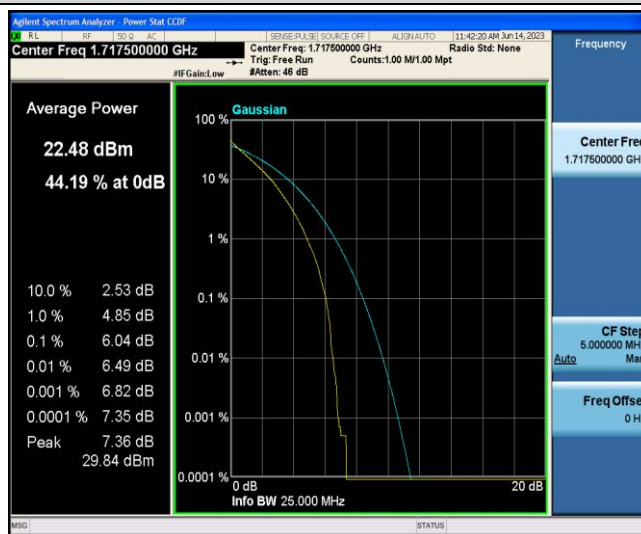

Band4-10MHz-16QAM-20175-50RB#0

Band4-10MHz-16QAM-20350-1RB#0

Band4-10MHz-16QAM-20350-50RB#0

Band4-15MHz-QPSK-20025-1RB#0

Band4-15MHz-QPSK-20025-75RB#0

Band4-15MHz-QPSK-20175-1RB#0

Band4-15MHz-QPSK-20175-75RB#0