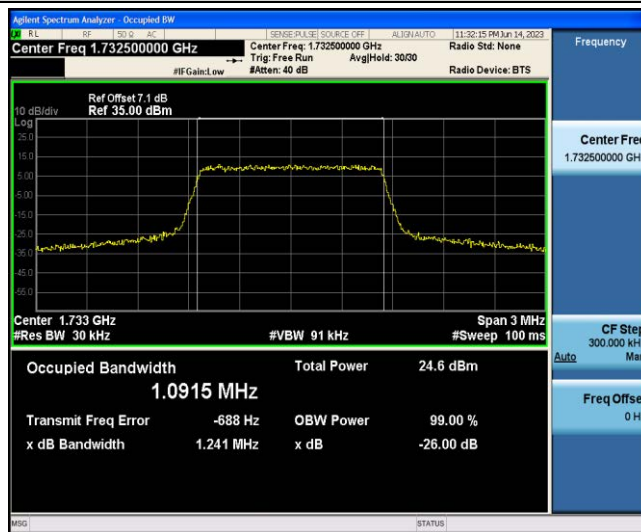

Band4	20MHz	16QAM	20050	100RB#0	17.977	19.04	PASS
Band4	20MHz	16QAM	20175	100RB#0	17.961	18.99	PASS
Band4	20MHz	16QAM	20300	100RB#0	17.962	19.08	PASS

Test Graphs

Band4-1.4MHz-16QAM-19957-6RB#0

Band4-1.4MHz-16QAM-20175-6RB#0