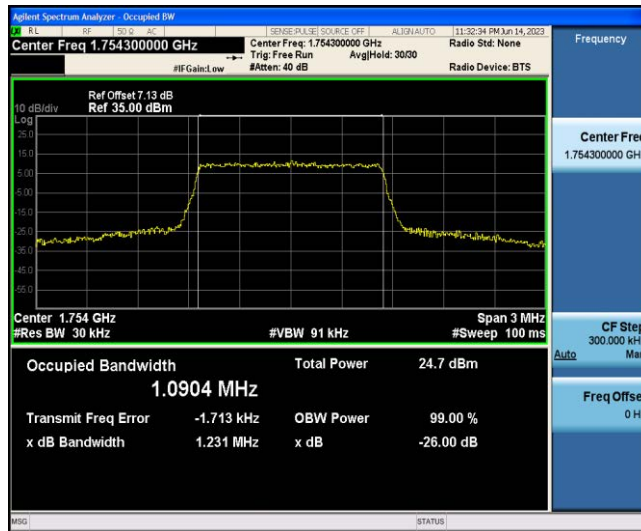

Band4-1.4MHz-16QAM-20393-6RB#0