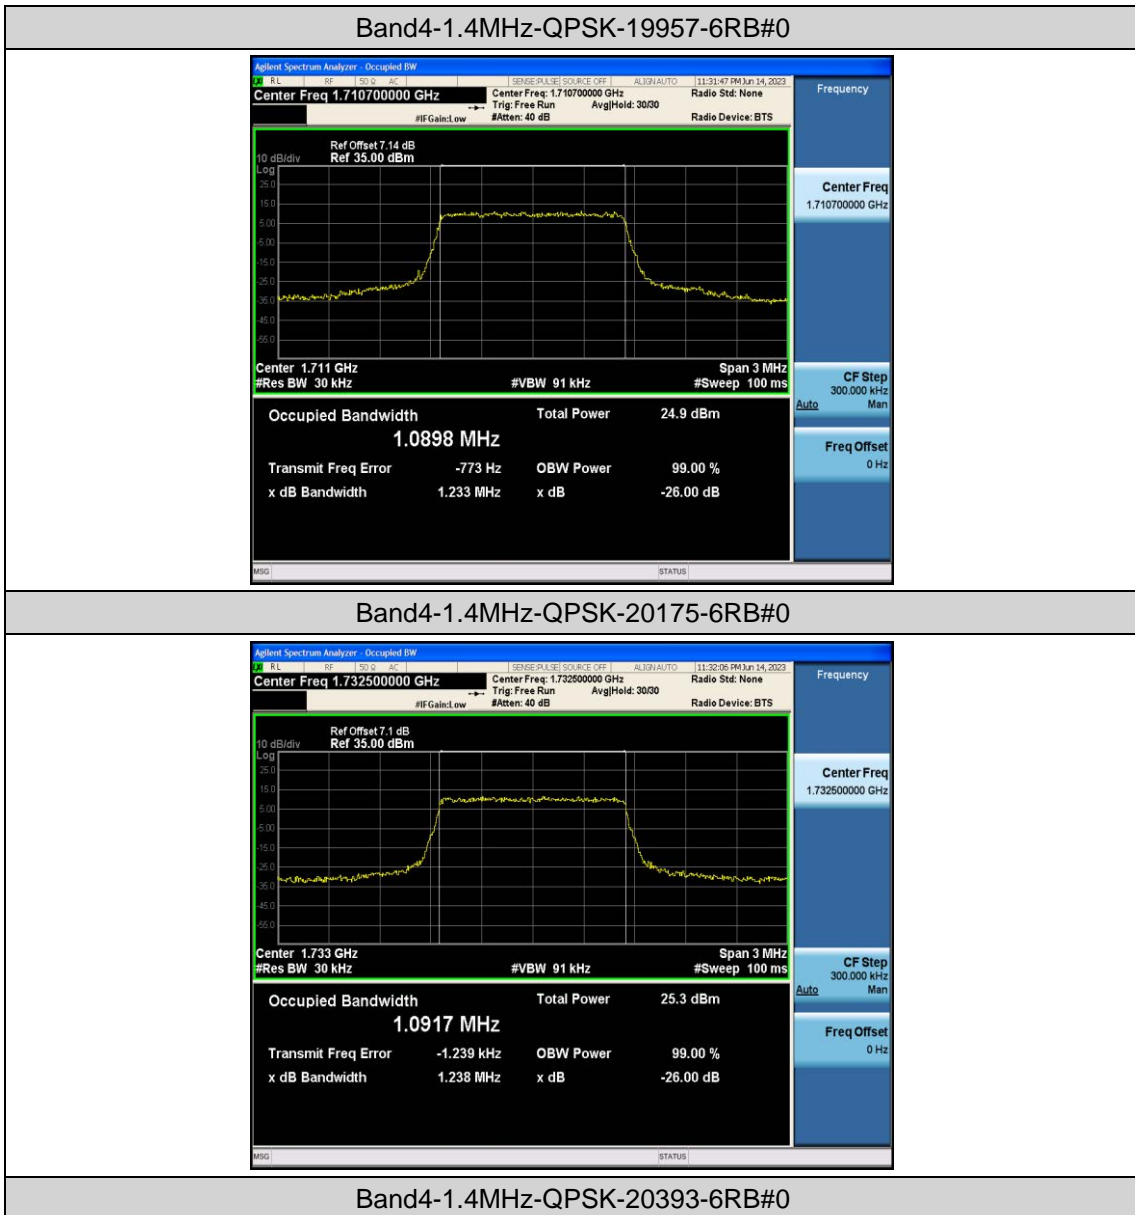

Test Graphs