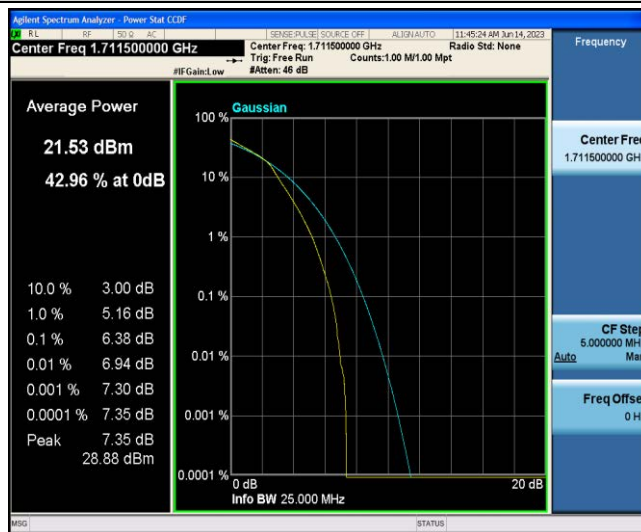

Band4-3MHz-16QAM-19965-15RB#0