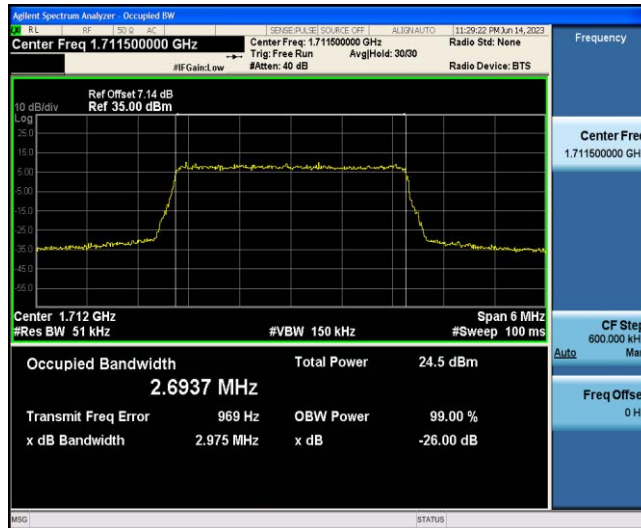

Band4-3MHz-QPSK-19965-15RB#0