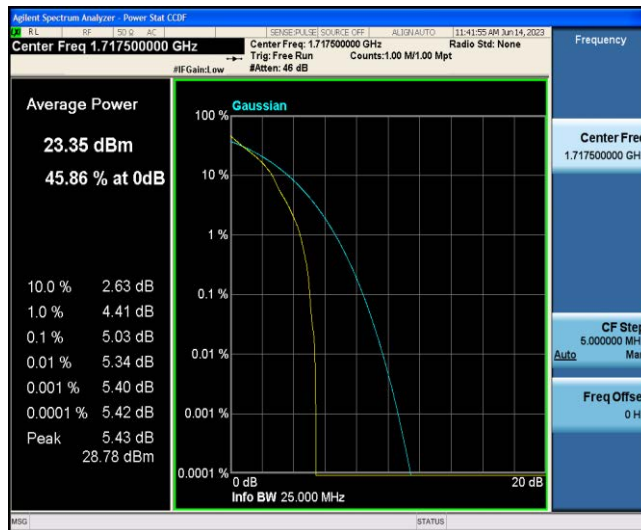

Band4-10MHz-16QAM-20175-50RB#0

Band4-10MHz-16QAM-20350-1RB#0

Band4-10MHz-16QAM-20350-50RB#0

Band4-15MHz-QPSK-20025-1RB#0

Band4-15MHz-QPSK-20025-75RB#0

Band4-15MHz-QPSK-20175-1RB#0

Band4-15MHz-QPSK-20175-75RB#0