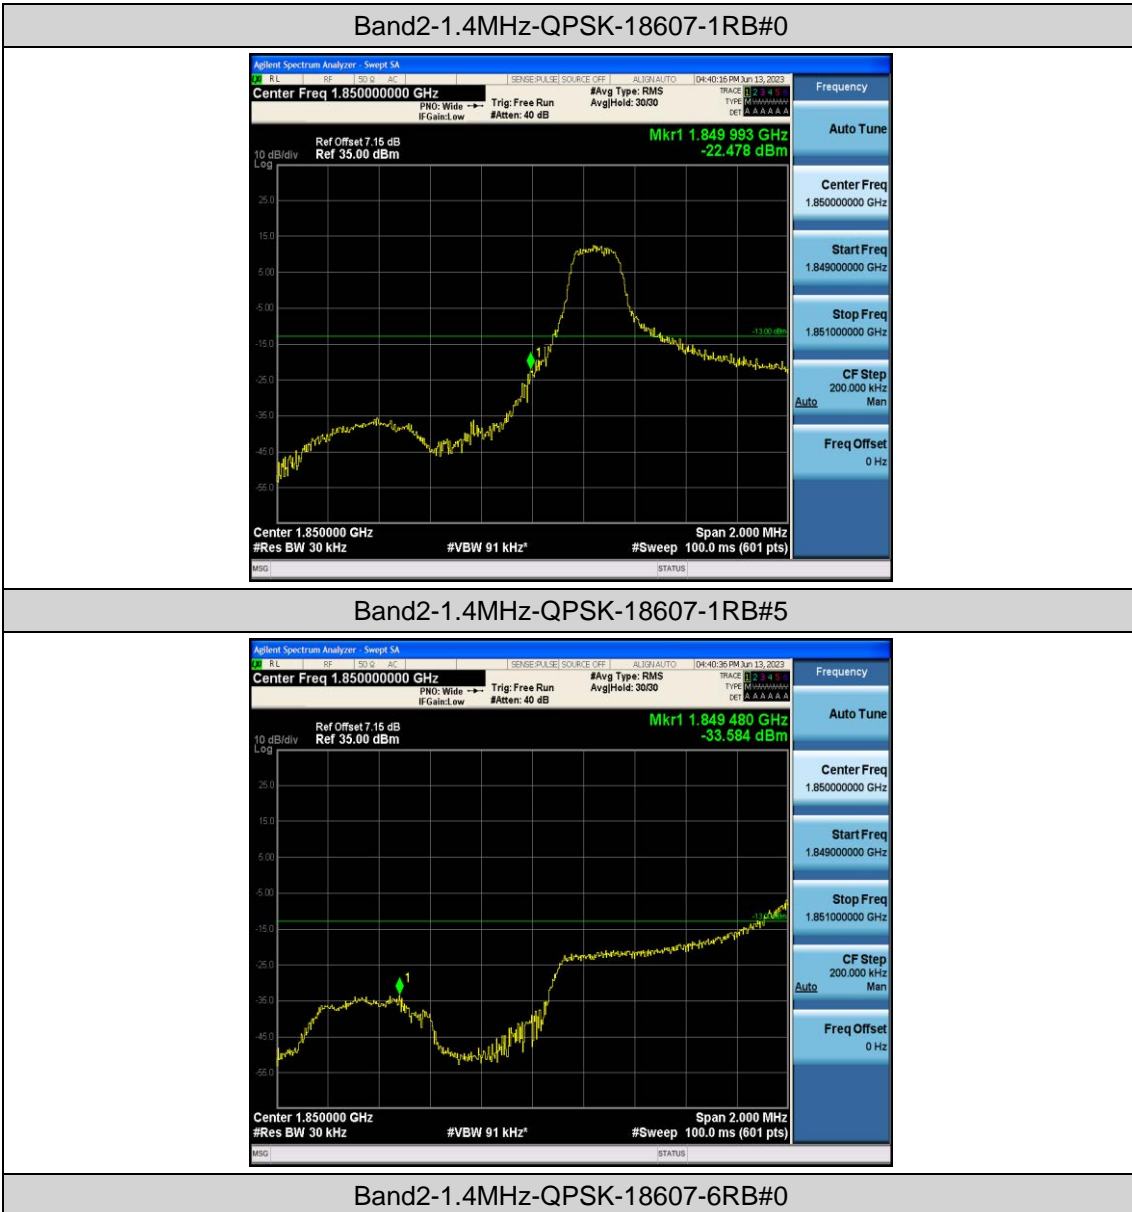

Test Graphs