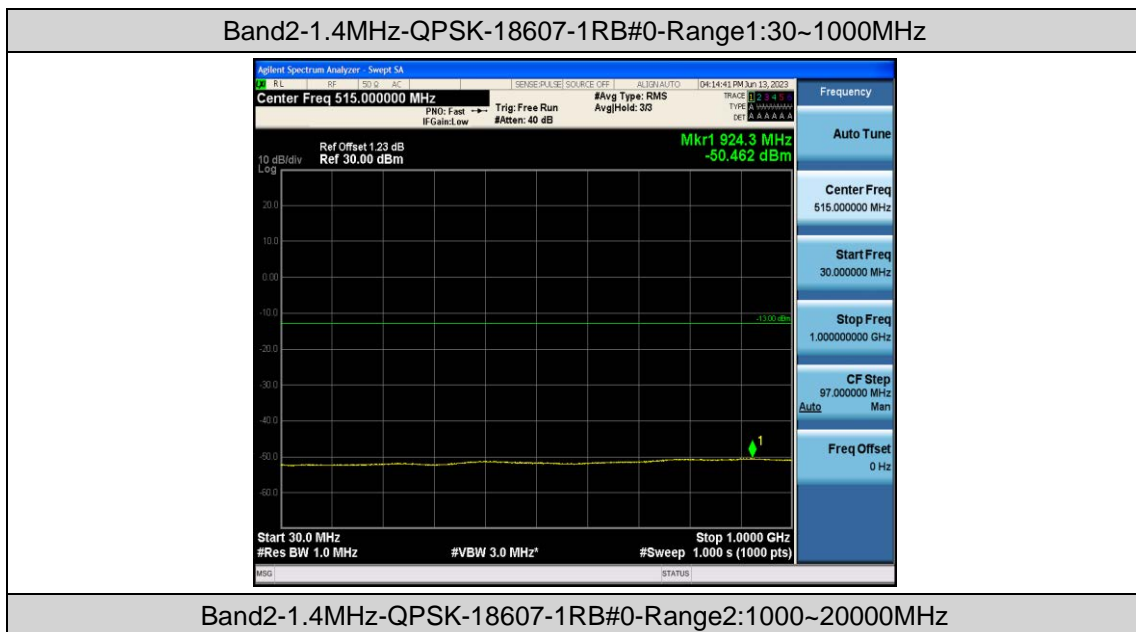

Band 2	20MHz	QPSK	18700	1RB#0	Range1:30~1000MHz	-50.4 7	PAS S
Band 2	20MHz	QPSK	18700	1RB#0	Range2:1000~20000M Hz	-47.9 3	PAS S
Band 2	20MHz	QPSK	18900	1RB#0	Range1:30~1000MHz	-50.4 5	PAS S
Band 2	20MHz	QPSK	18900	1RB#0	Range2:1000~20000M Hz	-47.9 3	PAS S
Band 2	20MHz	QPSK	19100	1RB#0	Range1:30~1000MHz	-50.4 9	PAS S
Band 2	20MHz	QPSK	19100	1RB#0	Range2:1000~20000M Hz	-47.9 2	PAS S
Band 2	20MHz	16QAM	18700	1RB#0	Range1:30~1000MHz	-50.5 1	PAS S
Band 2	20MHz	16QAM	18700	1RB#0	Range2:1000~20000M Hz	-47.9 5	PAS S
Band 2	20MHz	16QAM	18900	1RB#0	Range1:30~1000MHz	-50.5 1	PAS S
Band 2	20MHz	16QAM	18900	1RB#0	Range2:1000~20000M Hz	-47.9 2	PAS S
Band 2	20MHz	16QAM	19100	1RB#0	Range1:30~1000MHz	-50.4 7	PAS S
Band 2	20MHz	16QAM	19100	1RB#0	Range2:1000~20000M Hz	-48.0 3	PAS S

Test Graphs