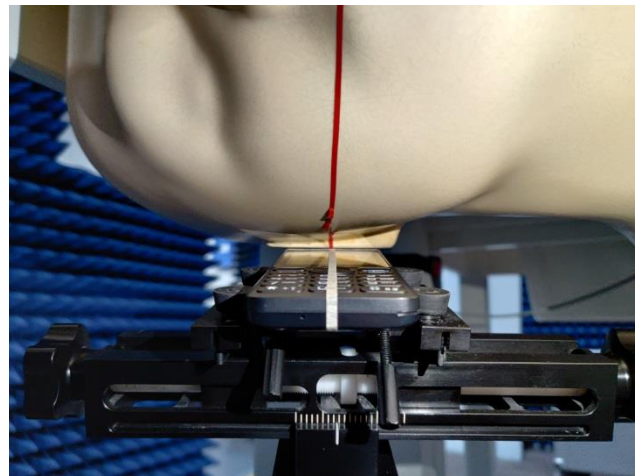

EUT Photos (Model: UK01)

EUT Antenna Locations

SAR Test Setup Photos

Head

Right Cheek

Right Tilted

Left Cheek

Left Tilted

Body

Front side (10mm)

Back side(10mm)

Top side(10mm)

Bottom side(10mm)

Left side(10mm)

Right side(10mm)

Back side with headset(10mm)

EUT holder Perturbation Evaluation Test Setup Photos

DUT with device holder (DUT direct contact with the phantom)

DUT without device holder (DUT direct contact with the phantom)