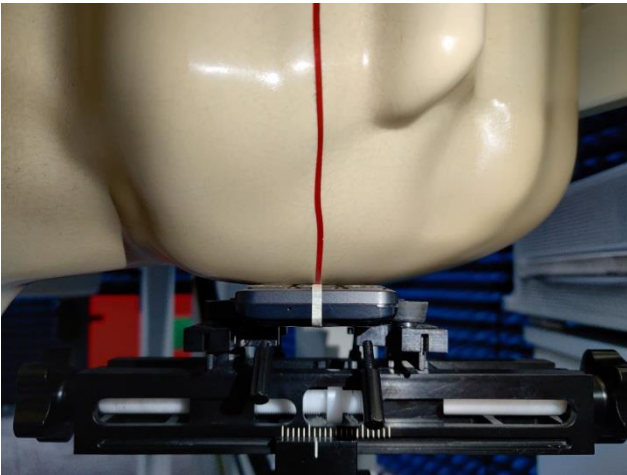

EUT Photos (Model: UK01)

EUT Antenna Locations

SAR Test Setup Photos

Head

Right Cheek

Right Tilted

Left Cheek

Left Tilted

Body

Front side (10mm)

Back side(10mm)

Top side(10mm)

Bottom side(10mm)

Left side(10mm)

Right side(10mm)

Back side with headset(10mm)

EUT holder Perturbation Evaluation Test Setup Photos

DUT with device holder (DUT direct contact with the phantom)

DUT without device holder (DUT direct contact with the phantom)