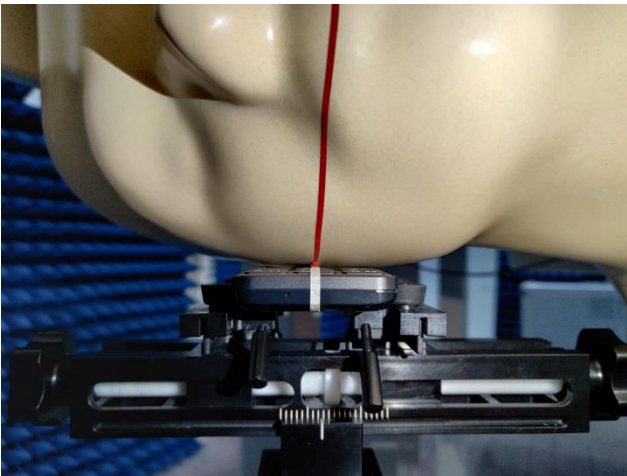

EUT Photos (Model: UK01)

EUT Antenna Locations

SAR Test Setup Photos

Head

Right Cheek

Right Tilted

Left Cheek

Left Tilted

Body

Front side (10mm)

Back side(10mm)

Top side(10mm)

Bottom side(10mm)

Left side(10mm)

Right side(10mm)

Back side with headset(10mm)

EUT holder Perturbation Evaluation Test Setup Photos

DUT with device holder (DUT direct contact with the phantom)

DUT without device holder (DUT direct contact with the phantom)