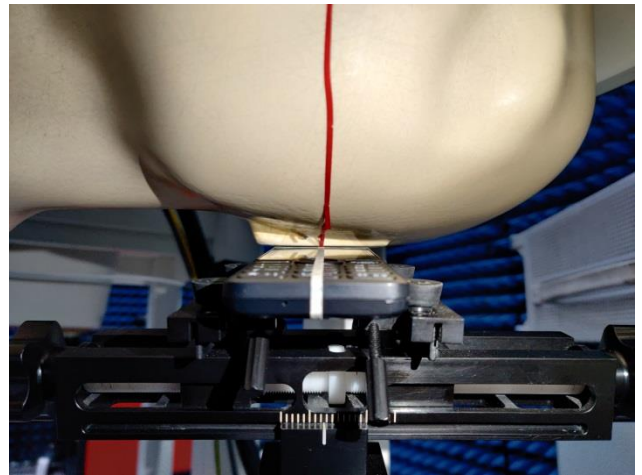

EUT Photos (Model: UK01)

EUT Antenna Locations

SAR Test Setup Photos

Head

Right Cheek

Right Tilted

Left Cheek

Left Tilted

Body

Front side (10mm)

Back side(10mm)

Top side(10mm)

Bottom side(10mm)

Left side(10mm)

Right side(10mm)

Back side with headset(10mm)

EUT holder Perturbation Evaluation Test Setup Photos

DUT with device holder (DUT direct contact with the phantom)

DUT without device holder (DUT direct contact with the phantom)