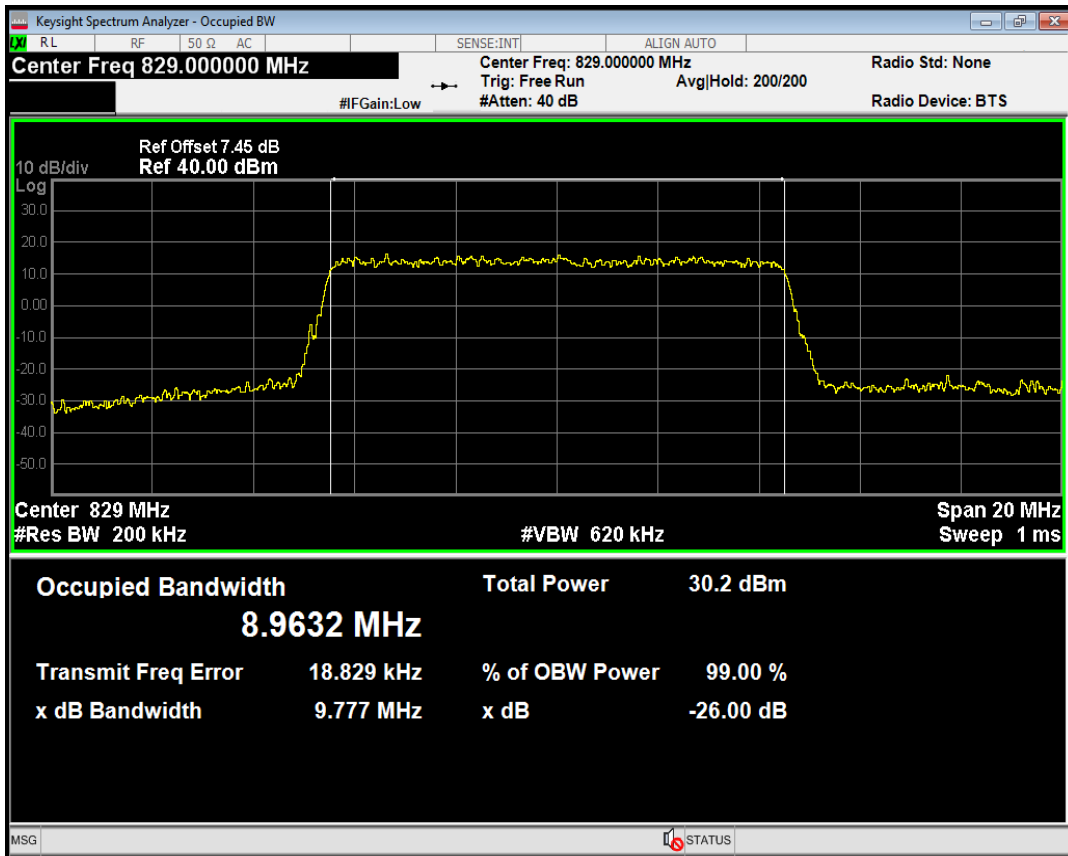

Band5 QPSK BW=10MHz Channel=20450 RB Size=50 Position=#0