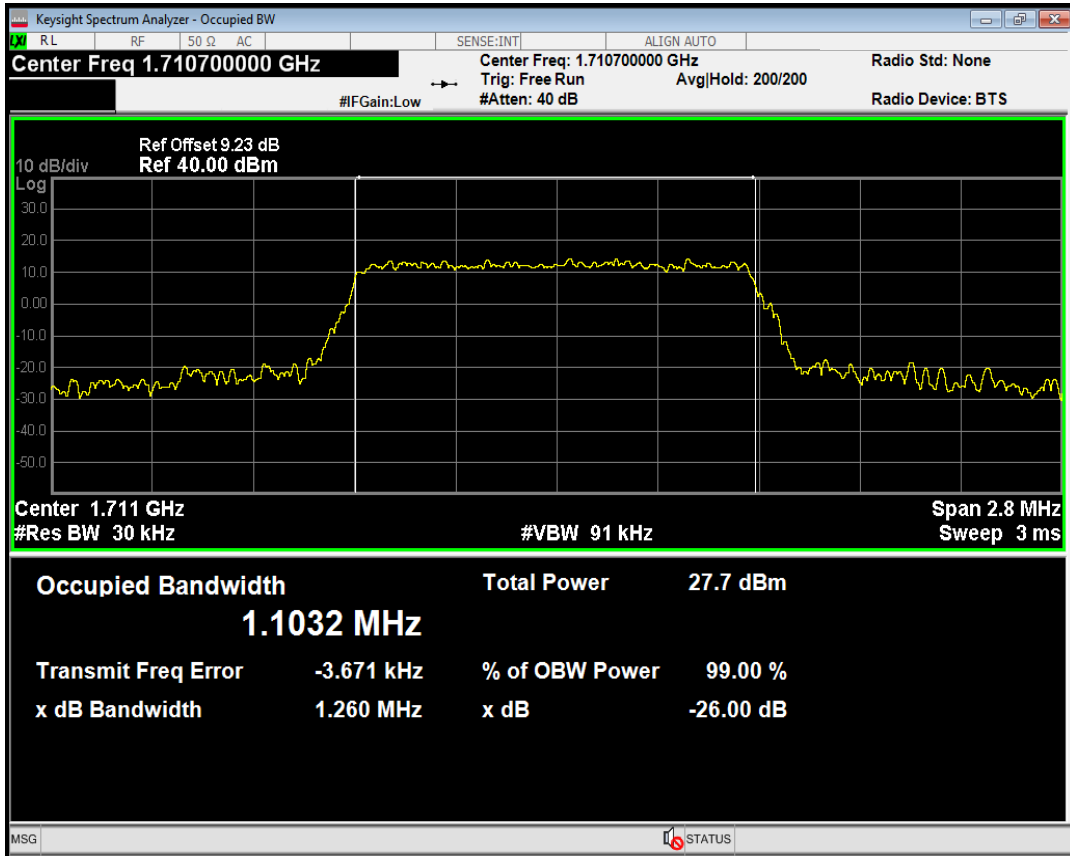

Band4 QAM16 BW=1.4MHz Channel=19957 RB Size=6 Position=#0