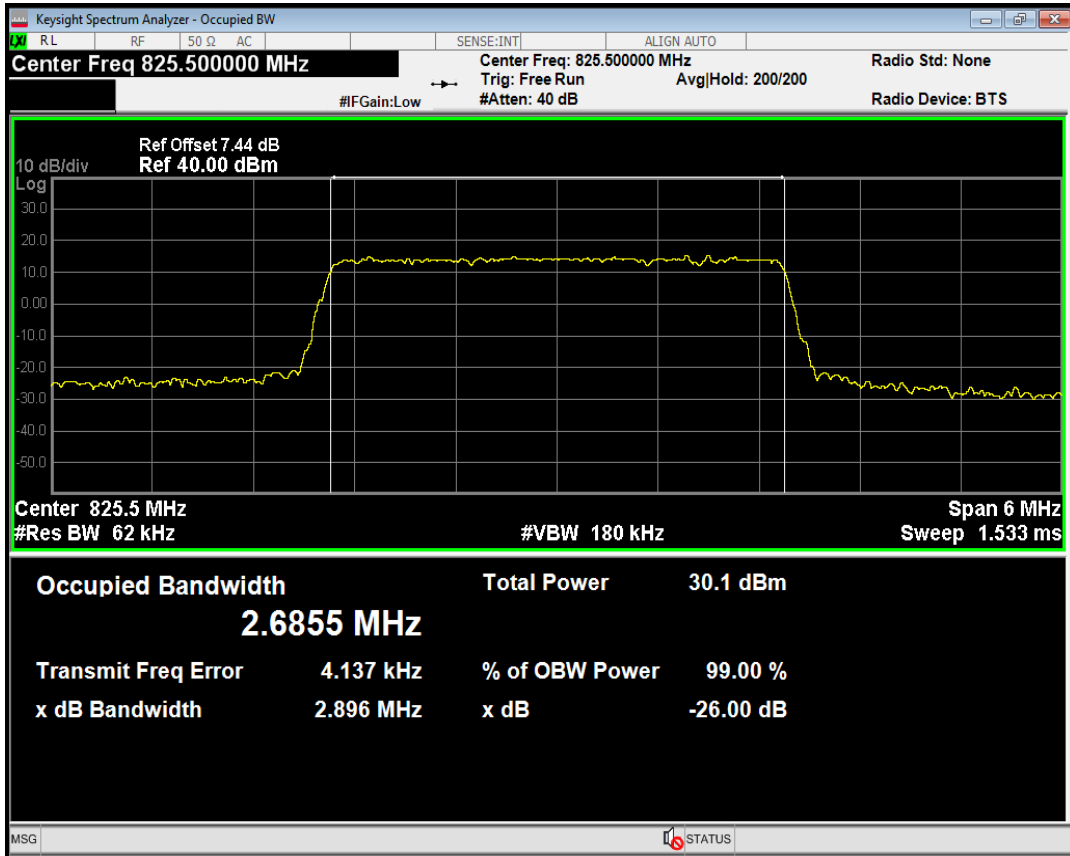

Band5 QPSK BW=1.4MHz Channel=20643 RB Size=6 Position=#0

Band5 QAM16 BW=1.4MHz Channel=20643 RB Size=6 Position=#0

Band5 QPSK BW=3MHz Channel=20415 RB Size=15 Position=#0

Band5 QAM16 BW=3MHz Channel=20415 RB Size=15 Position=#0