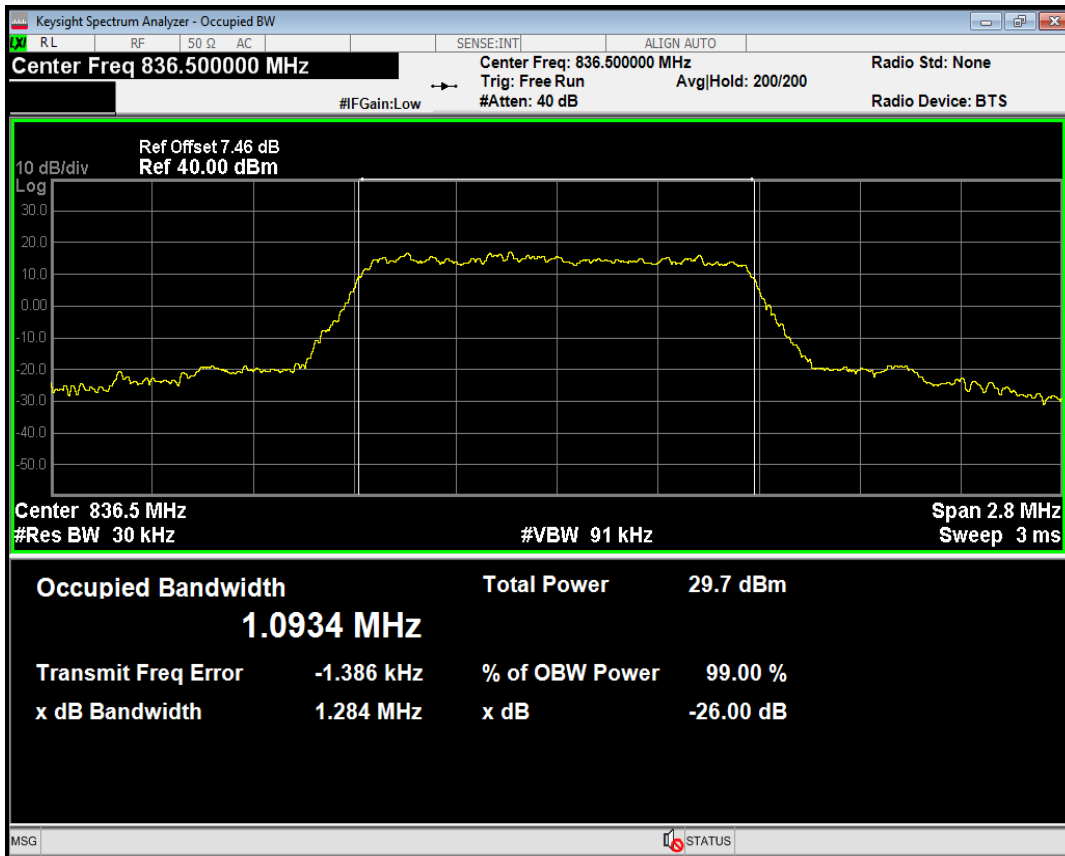

Band5 QPSK BW=1.4MHz Channel=20407 RB Size=6 Position=#0

Band5 QAM16 BW=1.4MHz Channel=20407 RB Size=6 Position=#0

Band5 QPSK BW=1.4MHz Channel=20525 RB Size=6 Position=#0

Band5 QAM16 BW=1.4MHz Channel=20525 RB Size=6 Position=#0