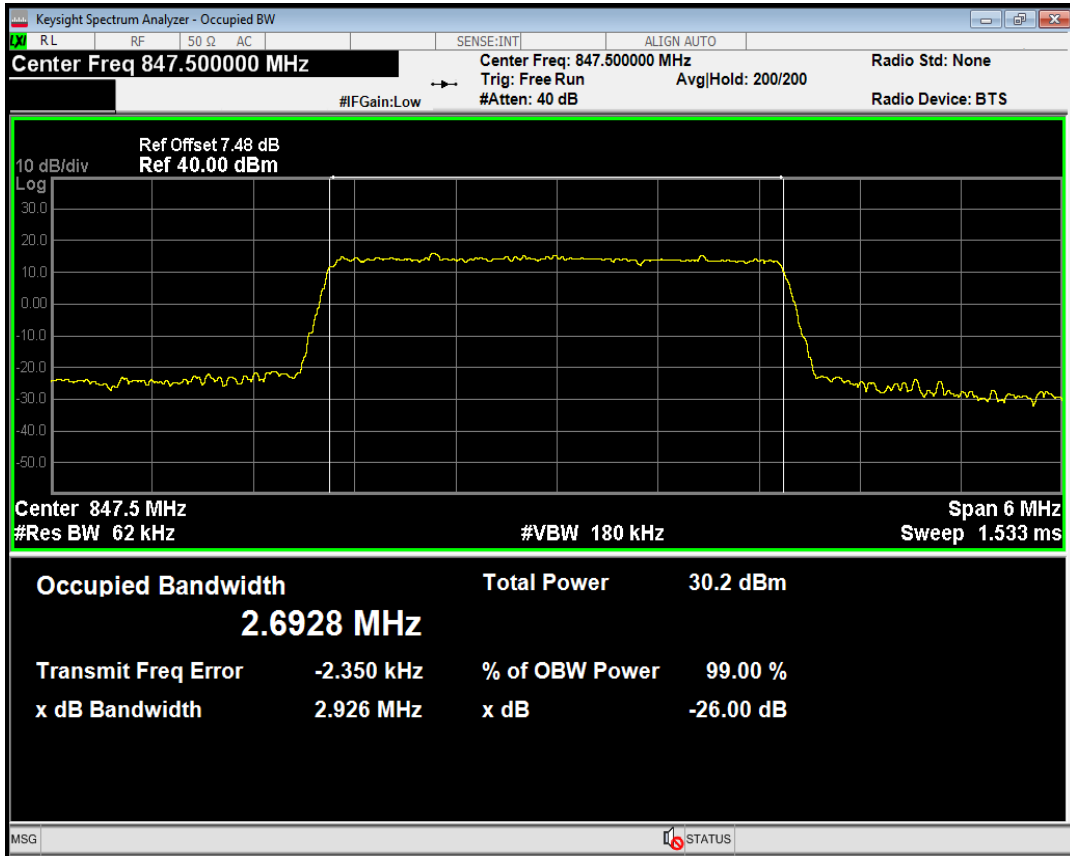

Band5 QPSK BW=3MHz Channel=20525 RB Size=15 Position=#0

Band5 QAM16 BW=3MHz Channel=20525 RB Size=15 Position=#0

Band5 QPSK BW=3MHz Channel=20635 RB Size=15 Position=#0

Band5 QAM16 BW=3MHz Channel=20635 RB Size=15 Position=#0