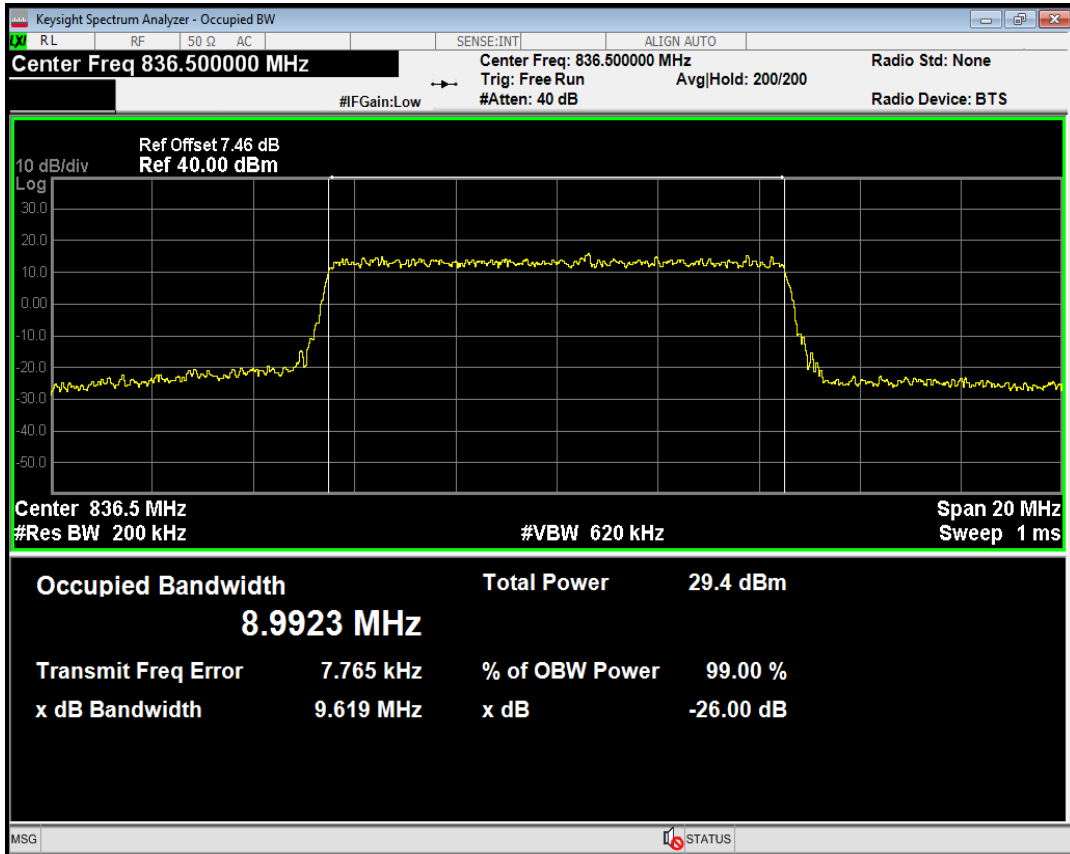

Band5 QAM16 BW=10MHz Channel=20525 RB Size=50 Position=#0