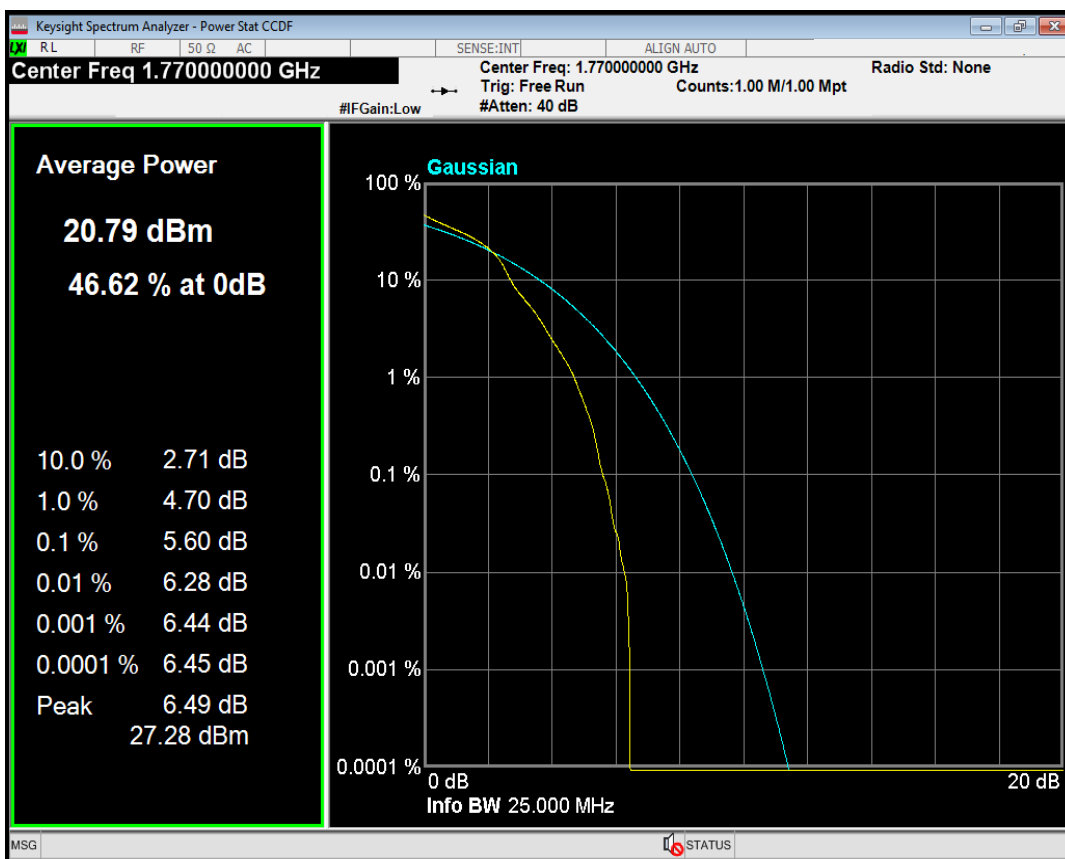

Band66 QAM16 BW=20MHz Channel=132572 RB Size=1 Position=#0