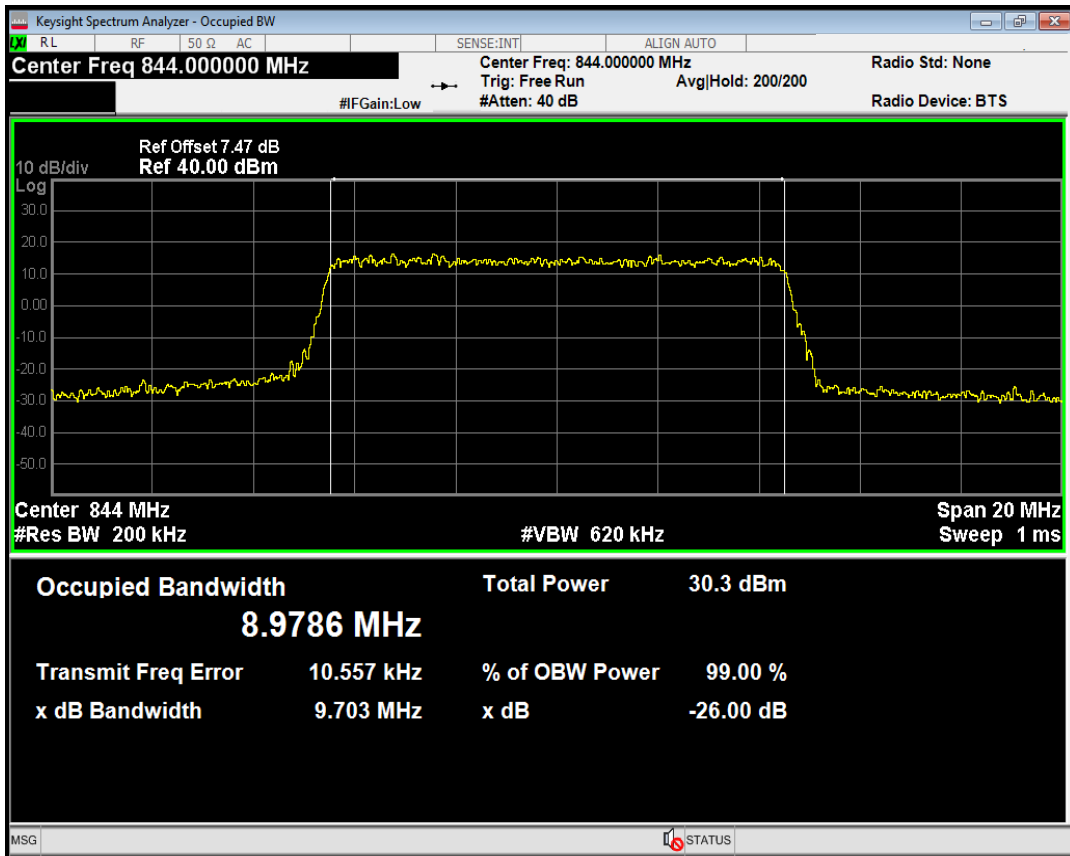

Band5 QPSK BW=10MHz Channel=20600 RB Size=50 Position=#0