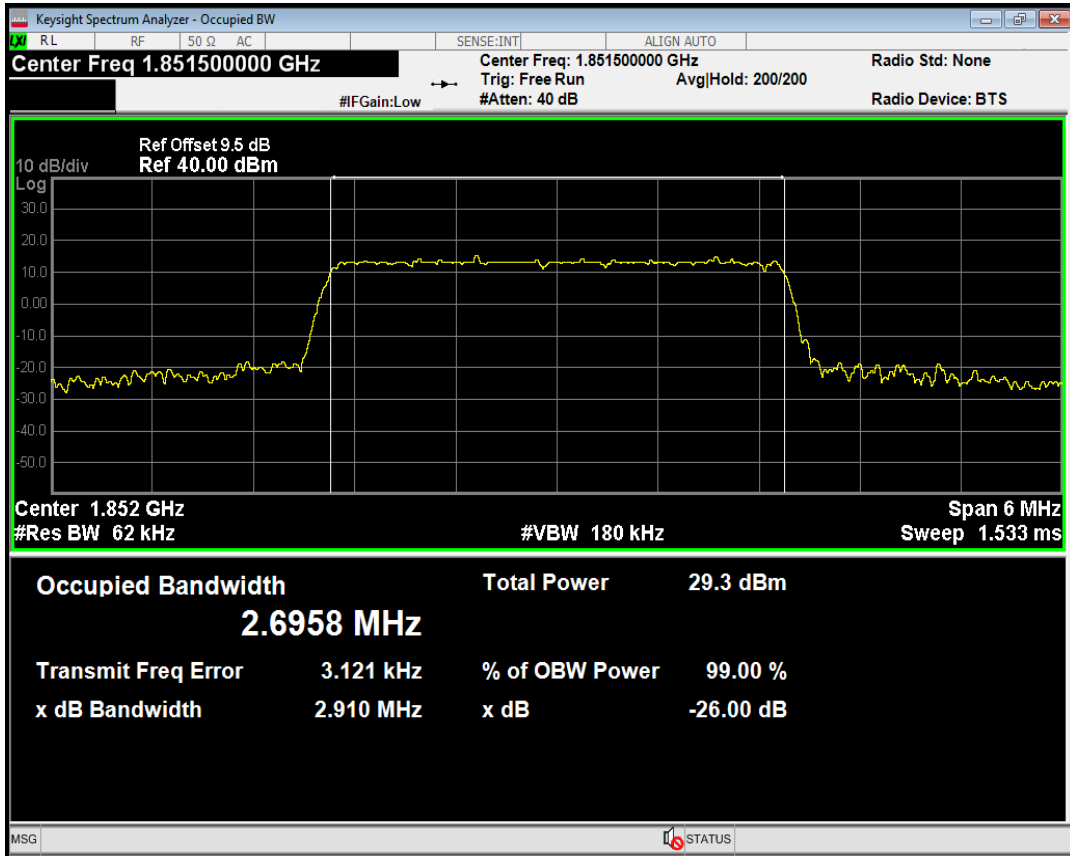

Band2 QAM16 BW=1.4MHz Channel=18900 RB Size=6 Position=#0

Band2 QAM16 BW=1.4MHz Channel=19193 RB Size=6 Position=#0

Band2 QPSK BW=3MHz Channel=18615 RB Size=15 Position=#0

Band2 QAM16 BW=3MHz Channel=18615 RB Size=15 Position=#0