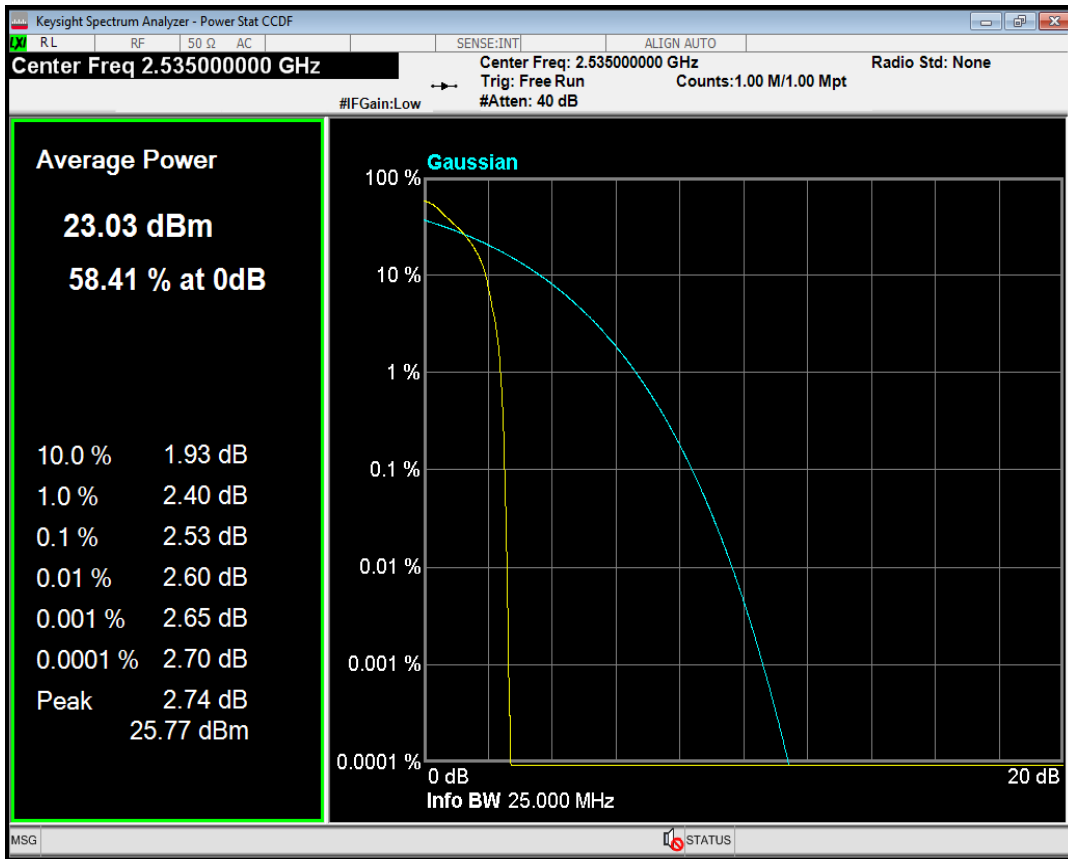

Band7 QPSK BW=15MHz Channel=21100 RB Size=1 Position=#0