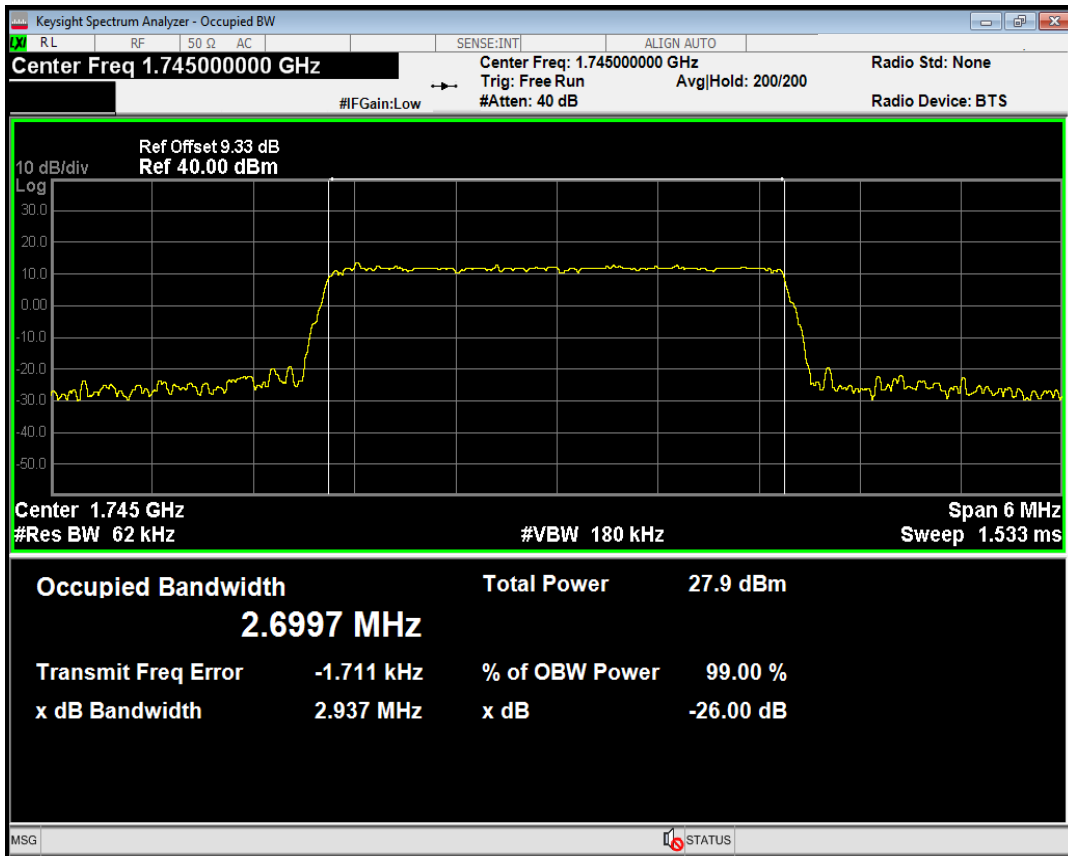

Band66 QAM16 BW=3MHz Channel=132322 RB Size=15 Position=#0