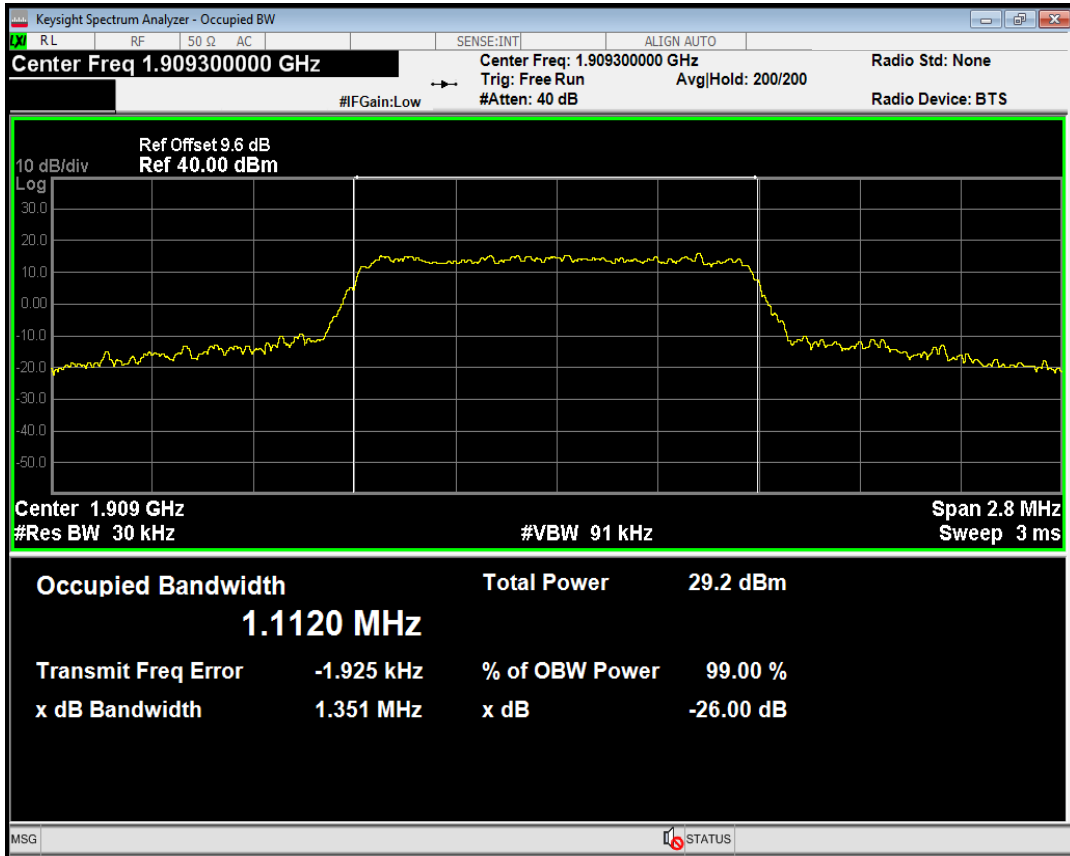

Band2 QAM16 BW=1.4MHz Channel=19193 RB Size=6 Position=#0