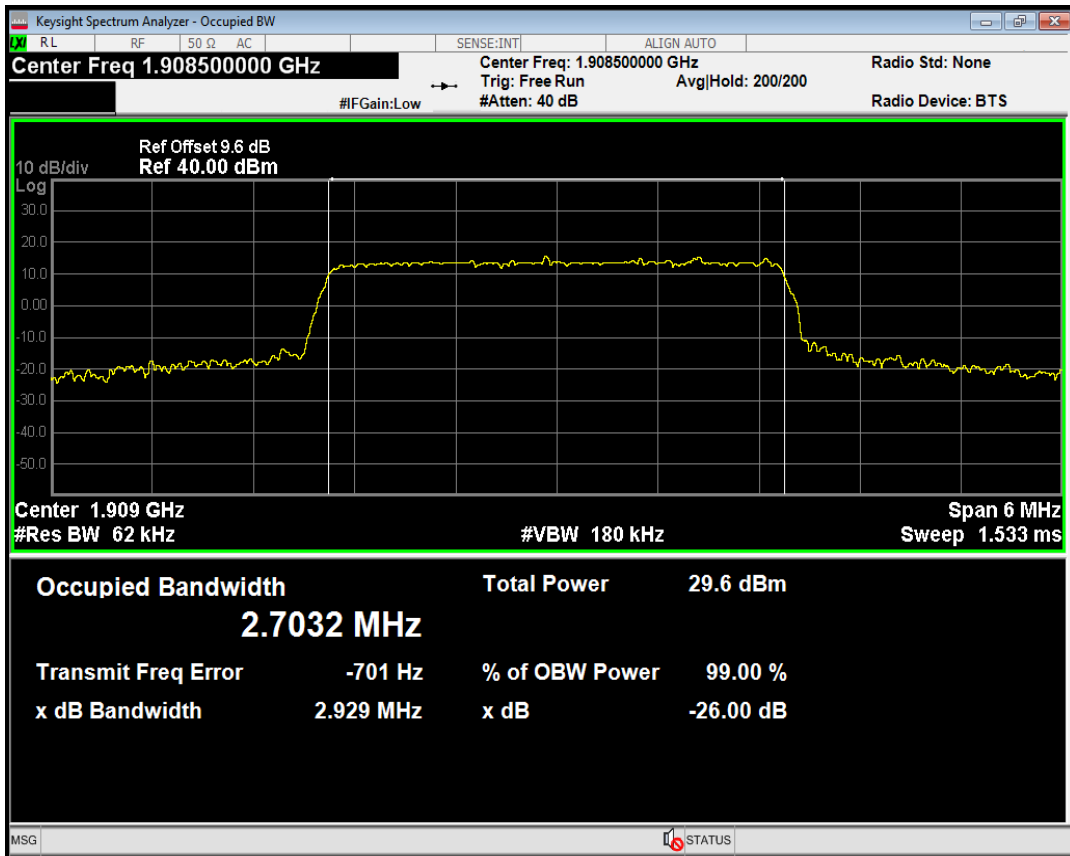

Band2 QAM16 BW=3MHz Channel=19185 RB Size=15 Position=#0