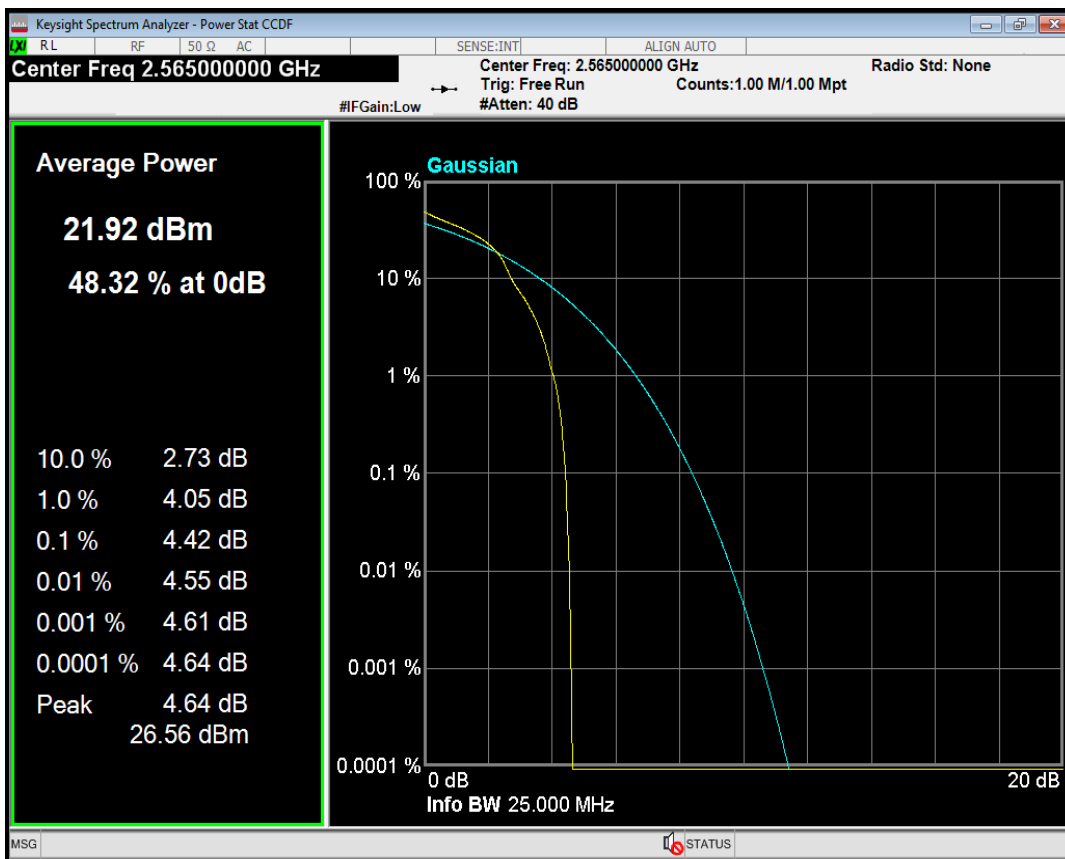

Band7 QAM16 BW=10MHz Channel=21400 RB Size=1 Position=#0