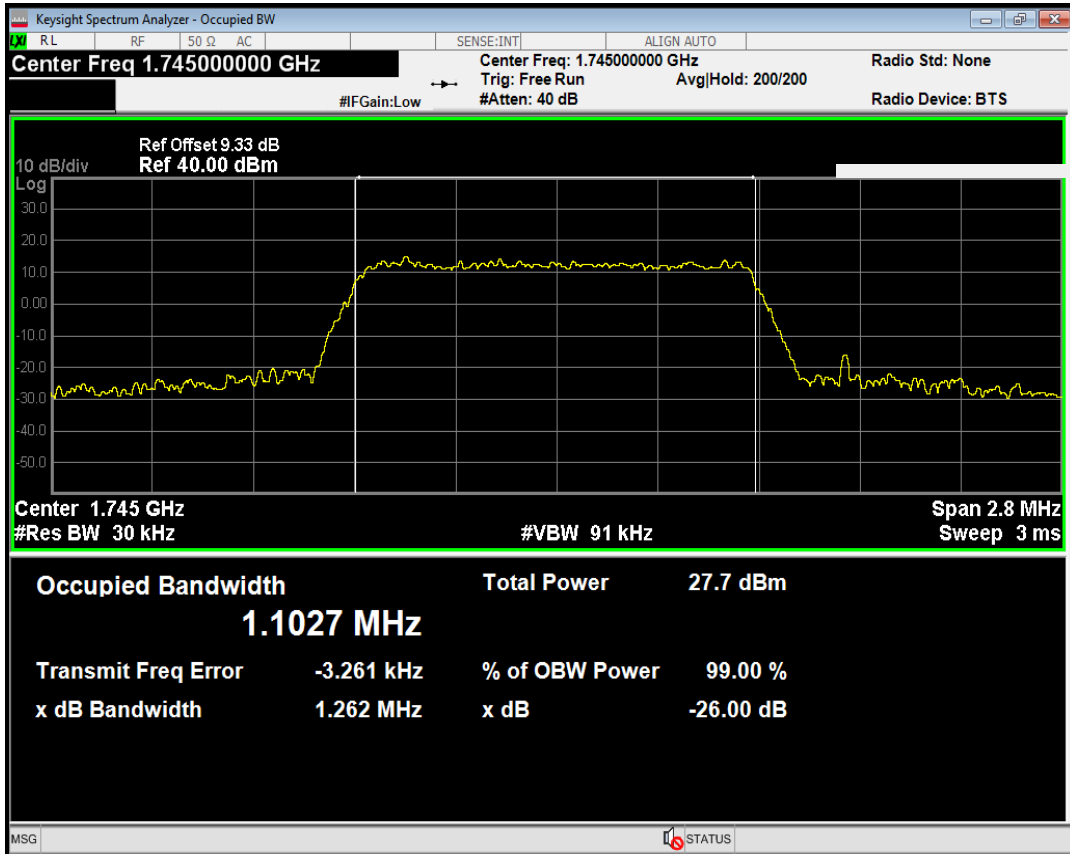

Band66 QPSK BW=1.4MHz Channel=131979 RB Size=6 Position=#0

Band66 QAM16 BW=1.4MHz Channel=131979 RB Size=6 Position=#0

Band66 QPSK BW=1.4MHz Channel=132322 RB Size=6 Position=#0

Band66 QAM16 BW=1.4MHz Channel=132322 RB Size=6 Position=#0