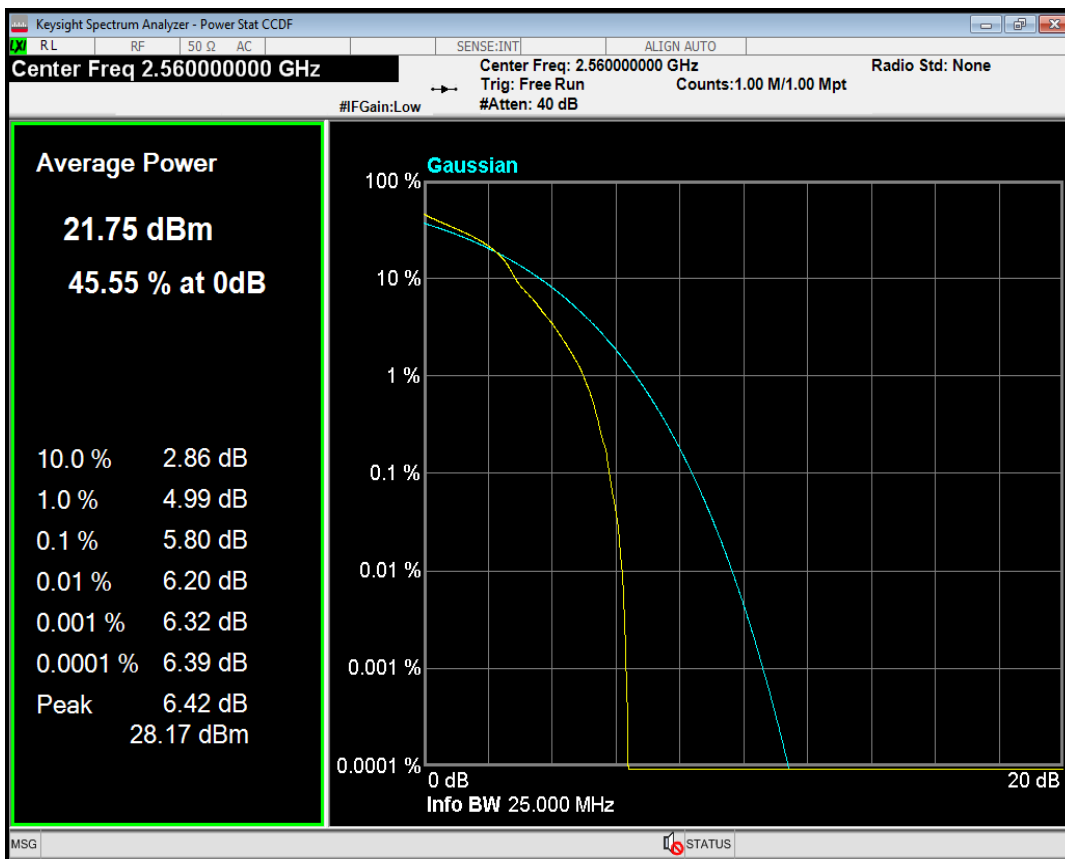

Band7 QAM16 BW=20MHz Channel=21350 RB Size=1 Position=#0