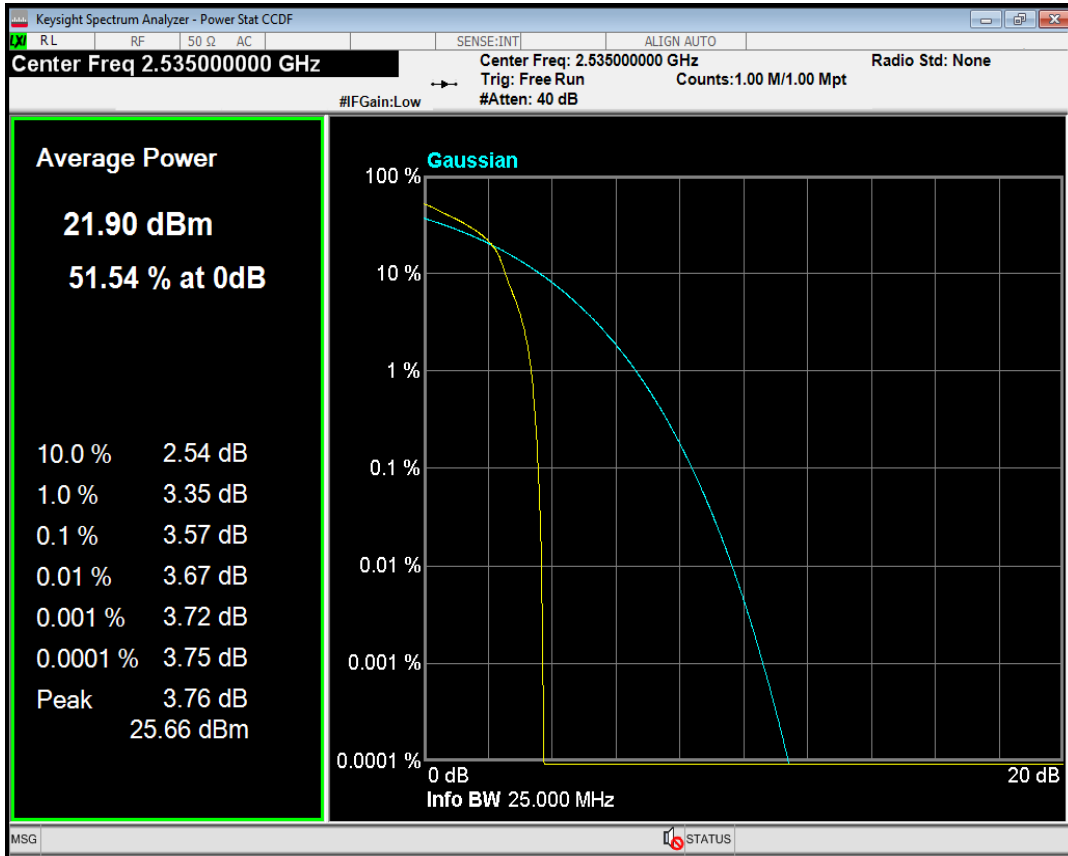

Band7 QAM16 BW=15MHz Channel=21100 RB Size=1 Position=#0