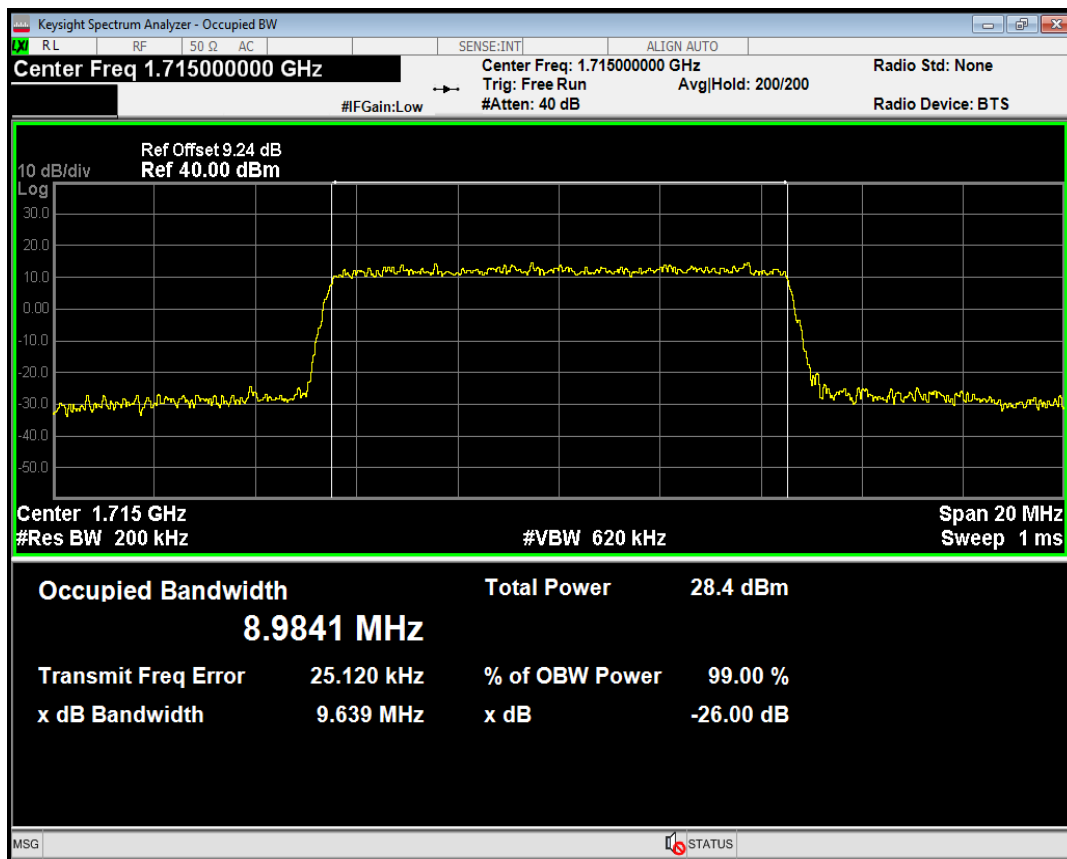

Band4 QPSK BW=10MHz Channel=20000 RB Size=50 Position=#0