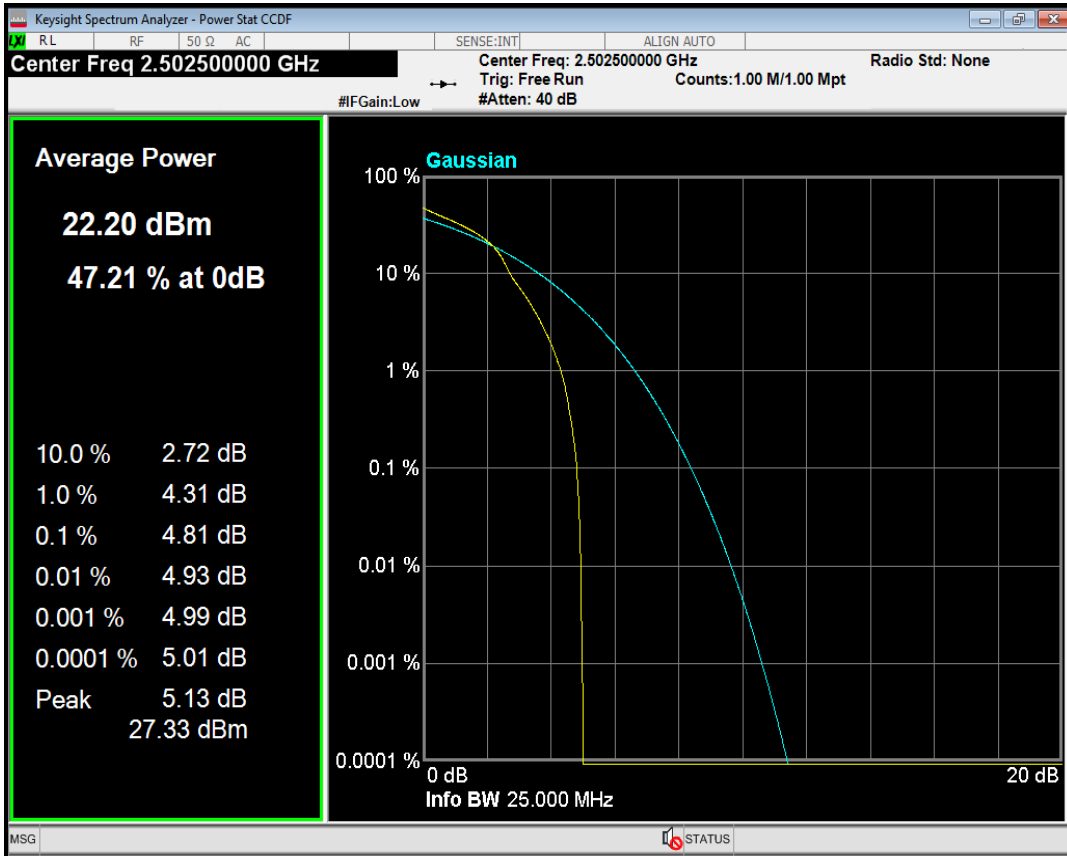

Band66 QAM16 BW=20MHz Channel=132572 RB Size=1 Position=#0

Band66 QPSK BW=20MHz Channel=132572 RB Size=1 Position=#0

Band7 QPSK BW=5MHz Channel=20775 RB Size=1 Position=#0

Band7 QAM16 BW=5MHz Channel=20775 RB Size=1 Position=#0