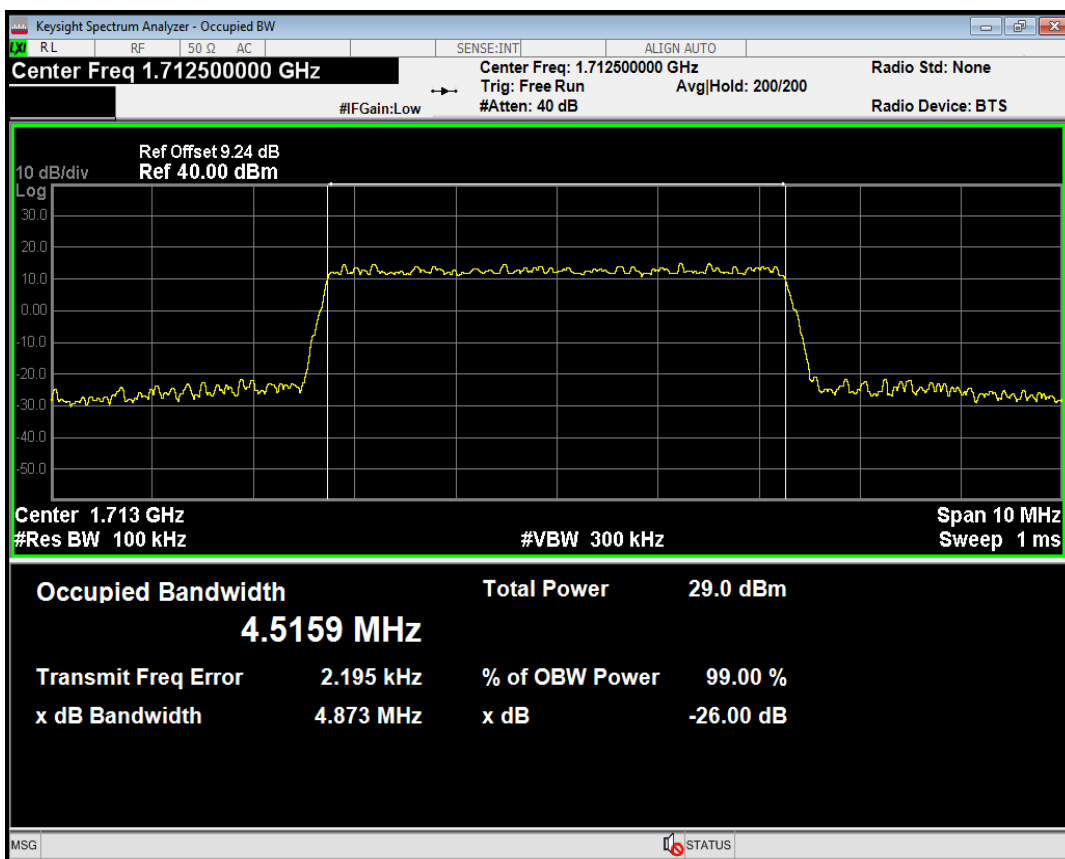

Band4 QPSK BW=5MHz Channel=19975 RB Size=25 Position=#0