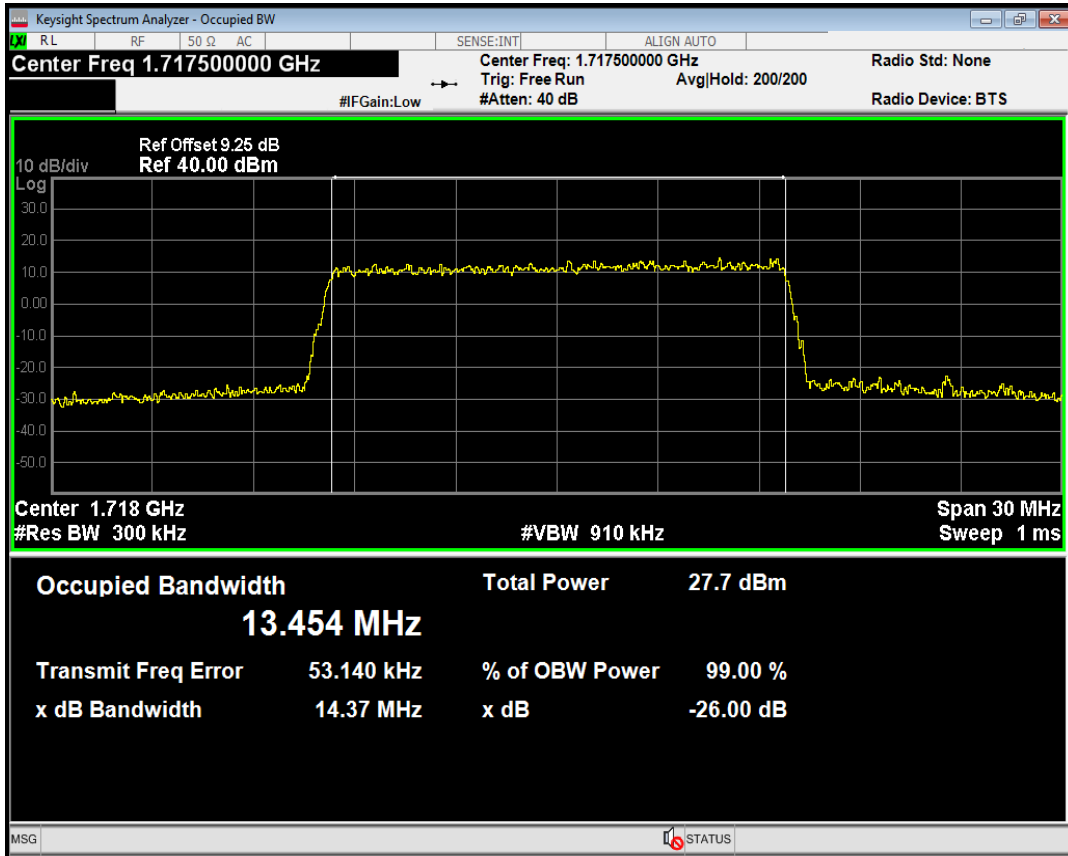

Band4 QAM16 BW=15MHz Channel=20025 RB Size=75 Position=#0