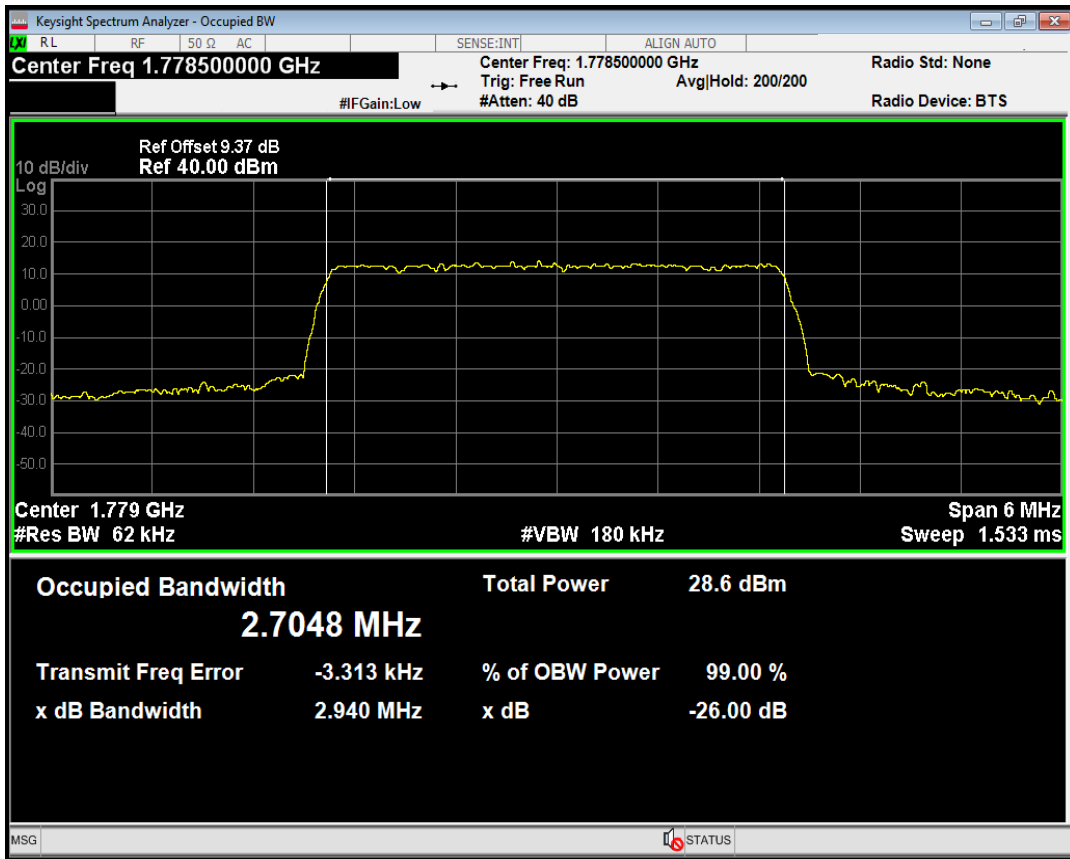

Band66 QPSK BW=3MHz Channel=132657 RB Size=15 Position=#0