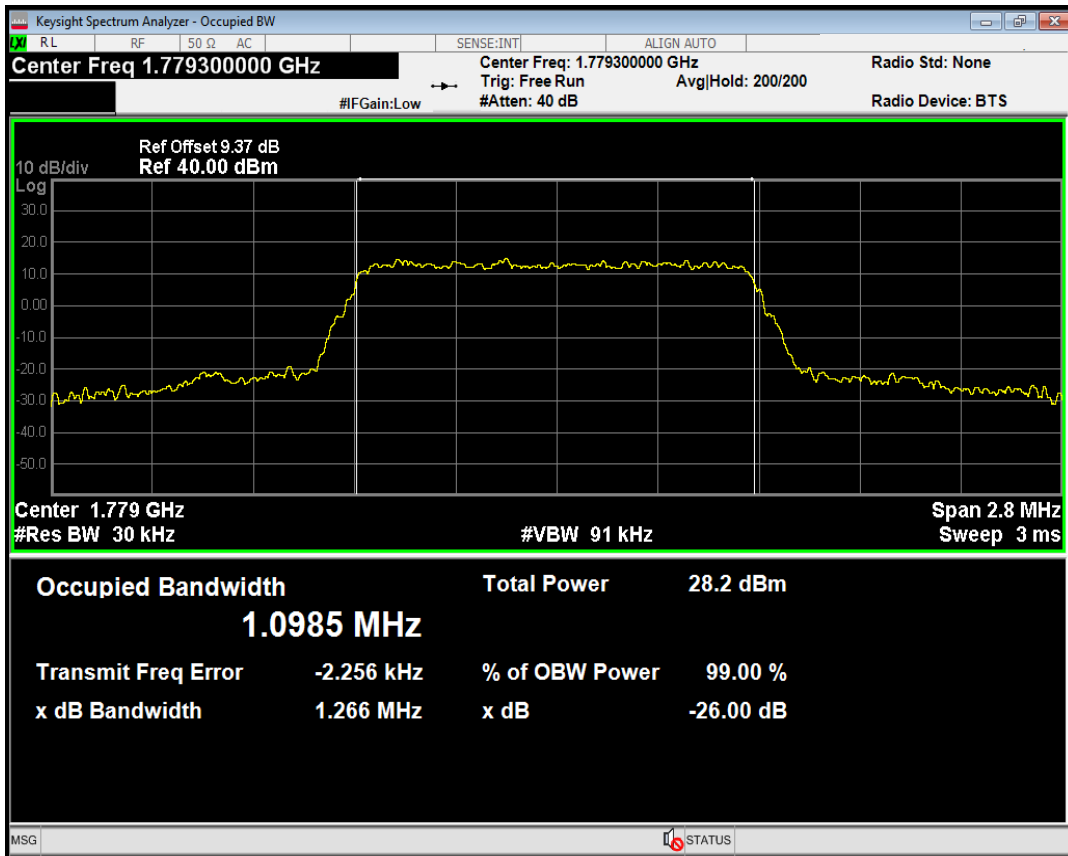

Band66 QPSK BW=1.4MHz Channel=132665 RB Size=6 Position=#0