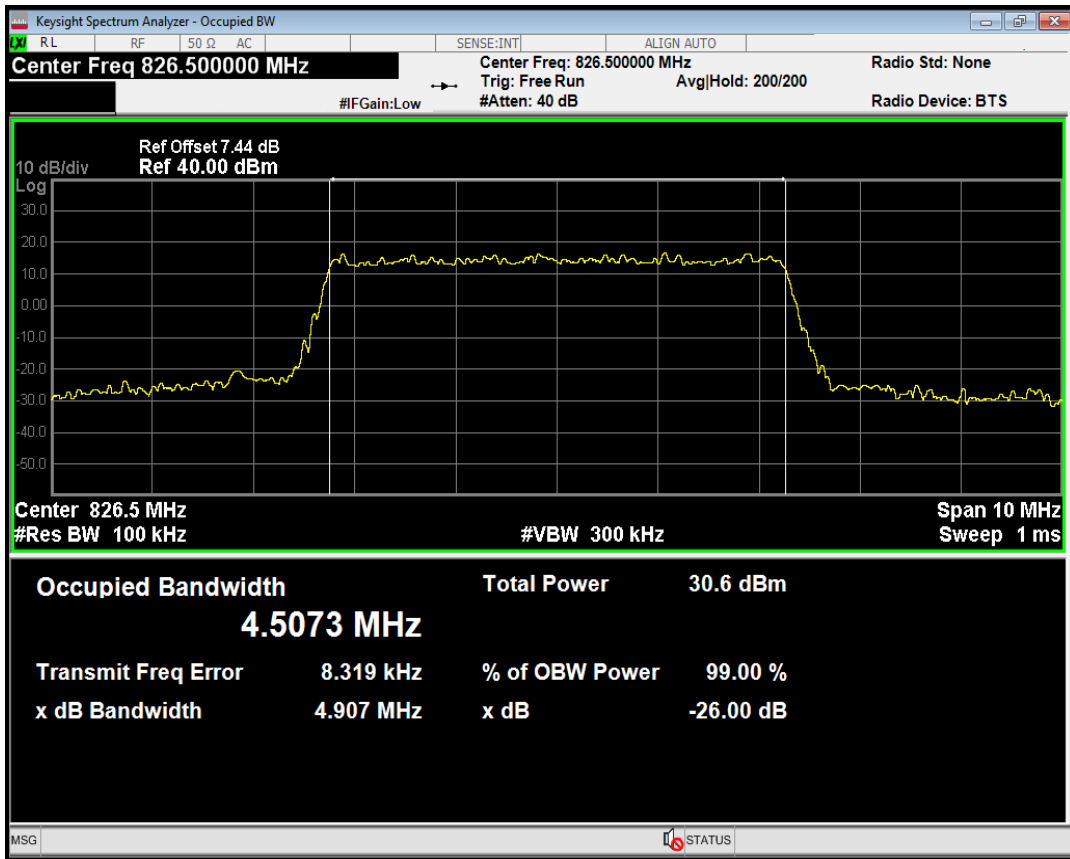

Band5 QAM16 BW=5MHz Channel=20425 RB Size=25 Position=#0

Band5 QPSK BW=5MHz Channel=20425 RB Size=25 Position=#0