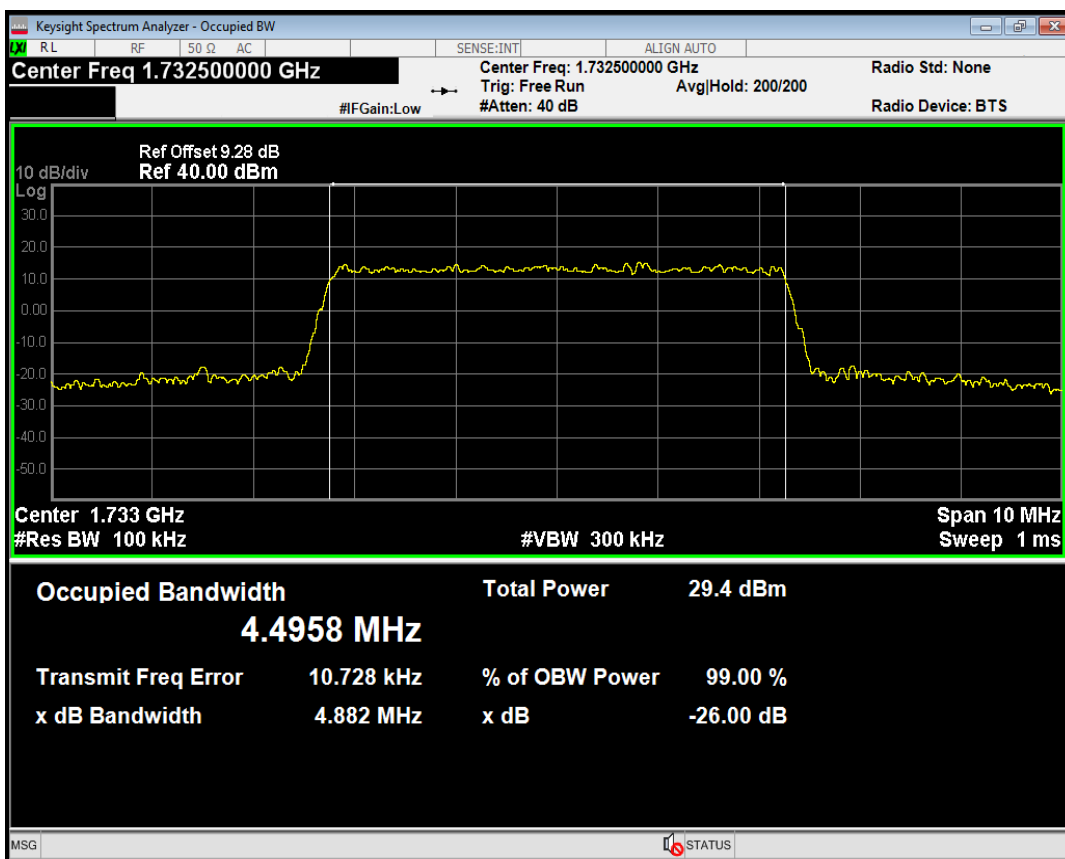

Band4 QAM16 BW=5MHz Channel=20175 RB Size=25 Position=#0

Band4 QPSK BW=5MHz Channel=20175 RB Size=25 Position=#0