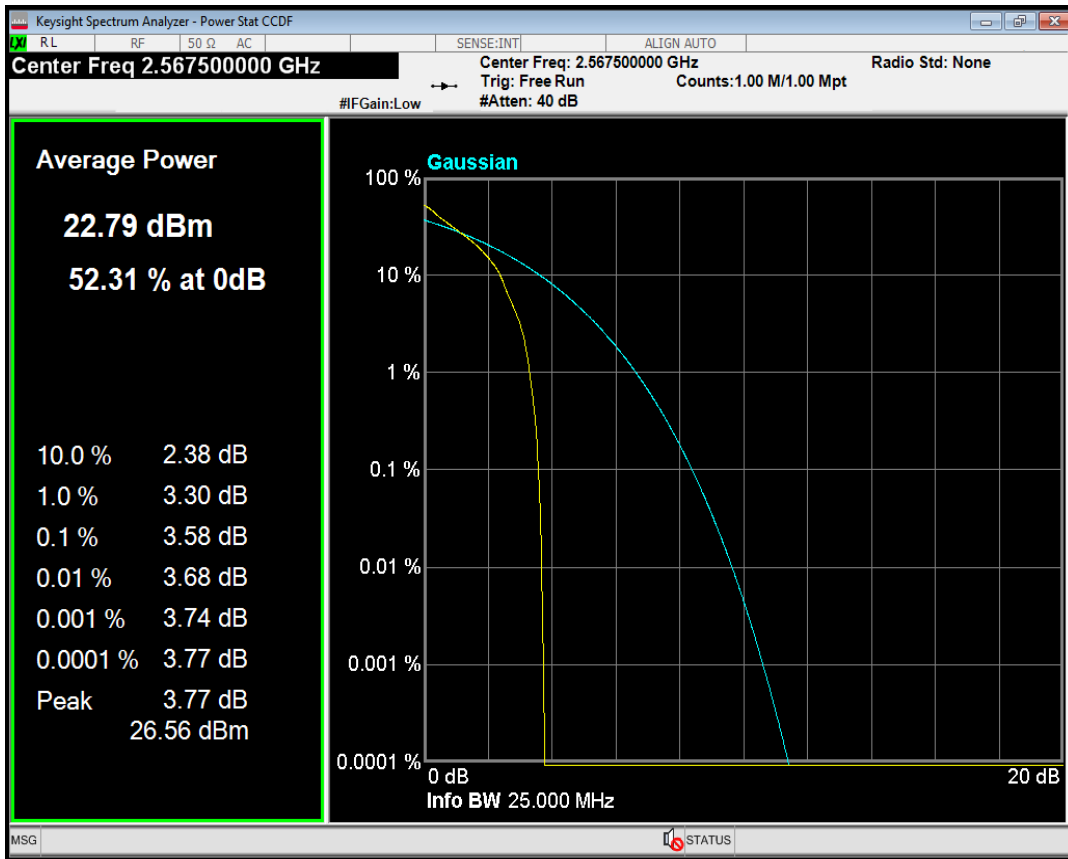

Band7 QPSK BW=5MHz Channel=21425 RB Size=1 Position=#0