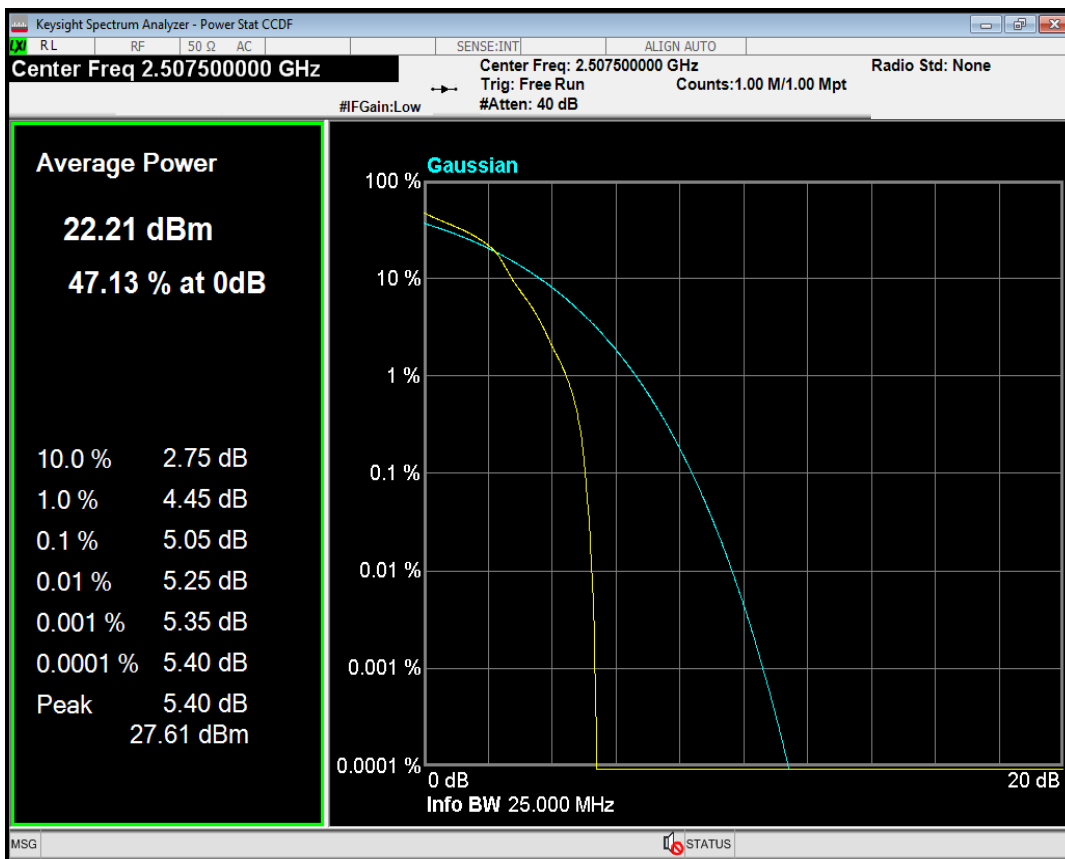

Band7 QPSK BW=10MHz Channel=21400 RB Size=1 Position=#0

Band7 QAM16 BW=10MHz Channel=21400 RB Size=1 Position=#0

Band7 QPSK BW=15MHz Channel=20825 RB Size=1 Position=#0

Band7 QAM16 BW=15MHz Channel=20825 RB Size=1 Position=#0