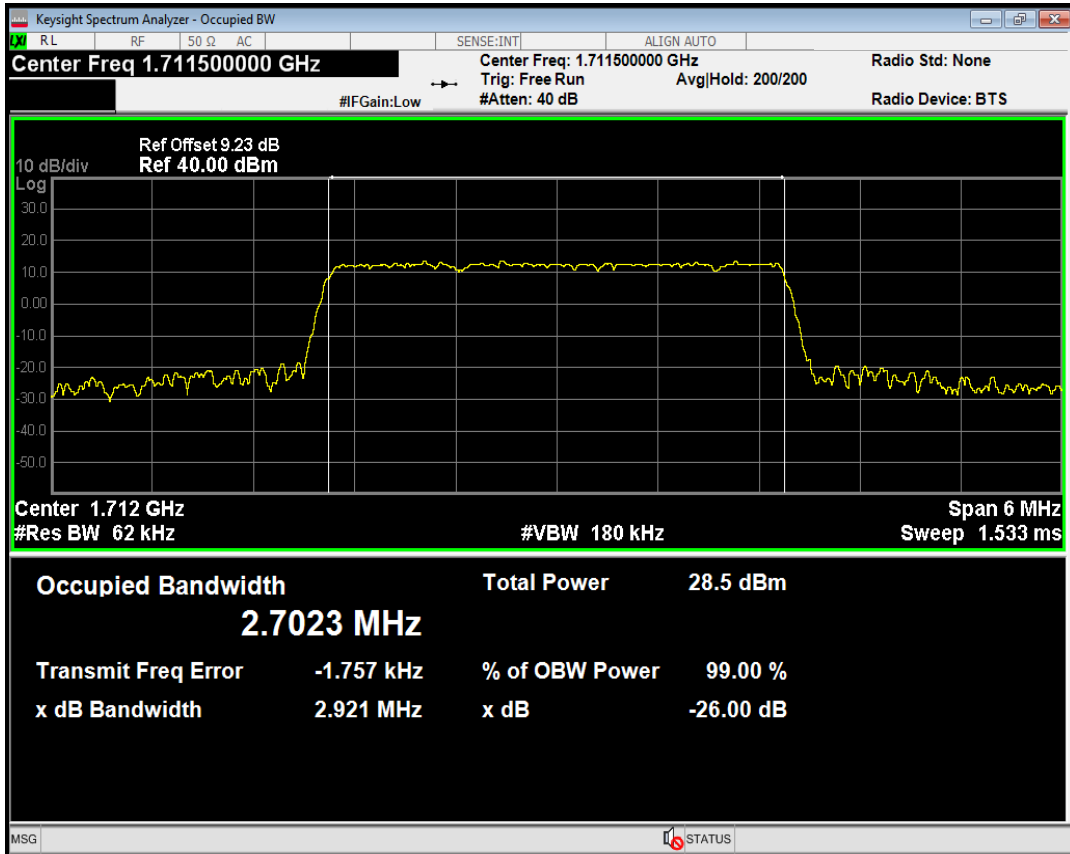

Band66 QPSK BW=1.4MHz Channel=132665 RB Size=6 Position=#0

Band66 QPSK BW=3MHz Channel=131987 RB Size=15 Position=#0

Band66 QAM16 BW=1.4MHz Channel=132665 RB Size=6 Position=#0

Band66 QAM16 BW=3MHz Channel=131987 RB Size=15 Position=#0