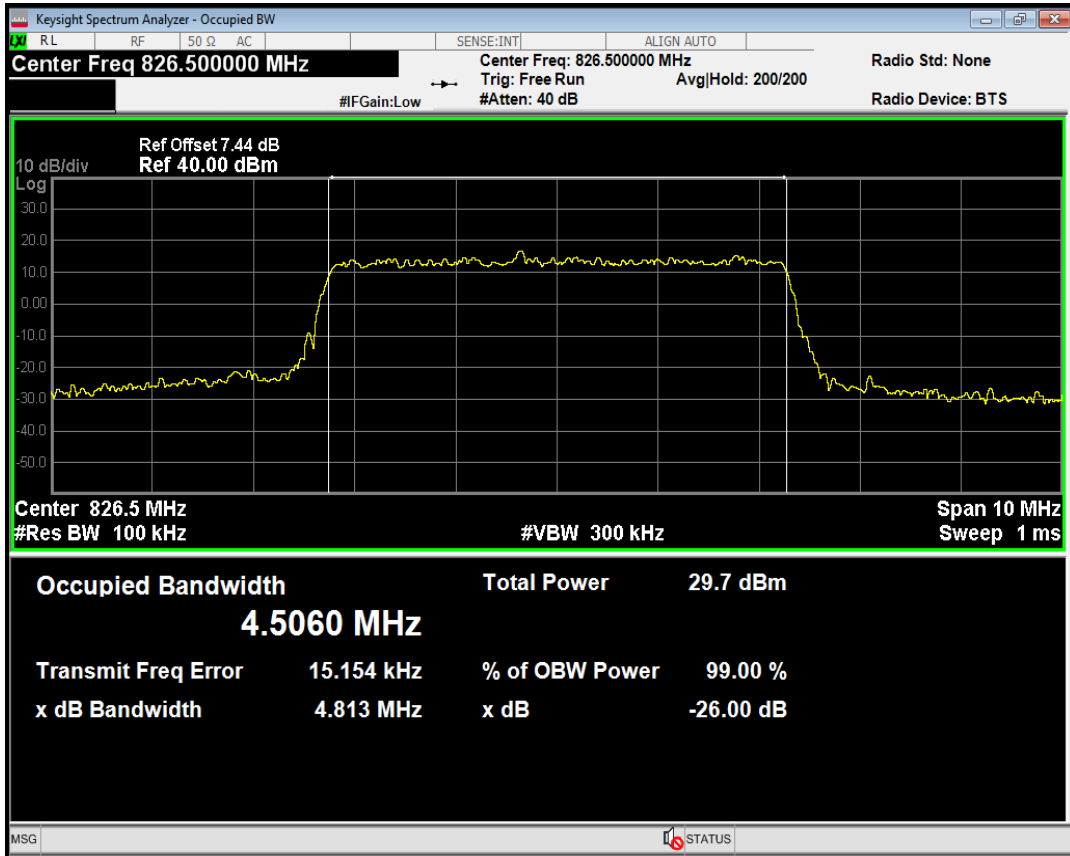

Band5 QAM16 BW=5MHz Channel=20425 RB Size=25 Position=#0