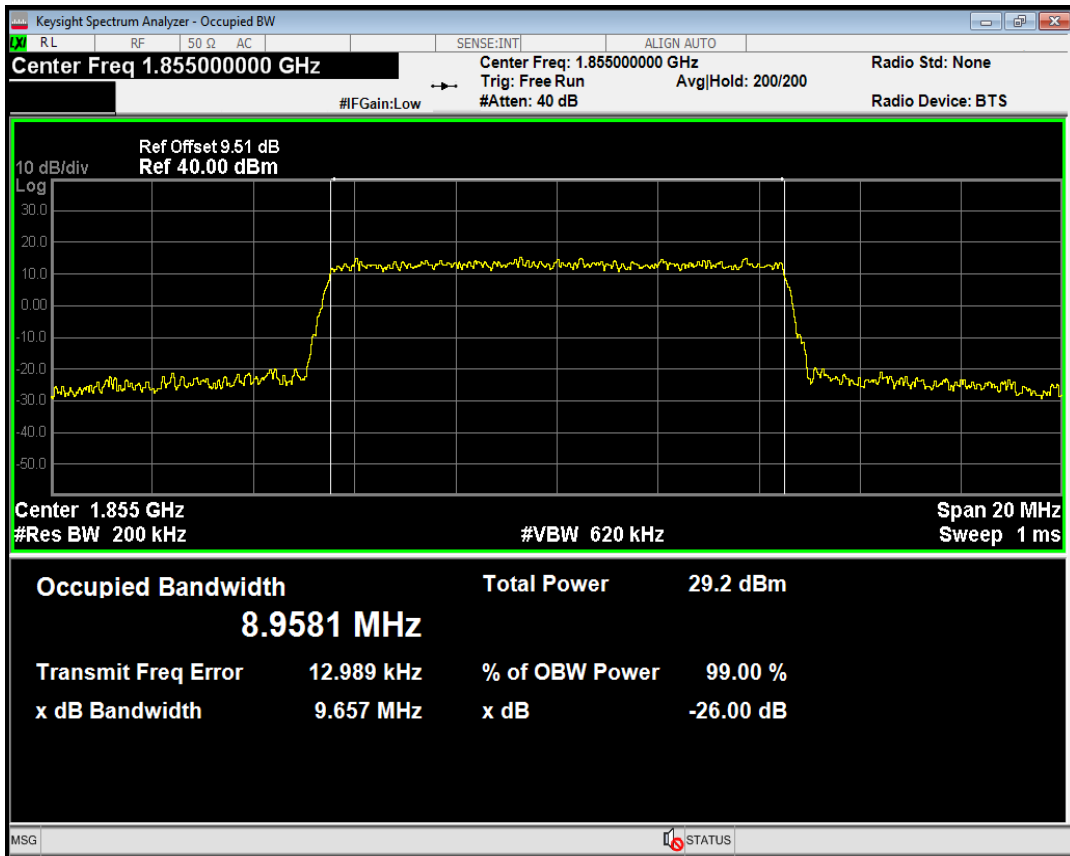

Band2 QPSK BW=10MHz Channel=18650 RB Size=50 Position=#0