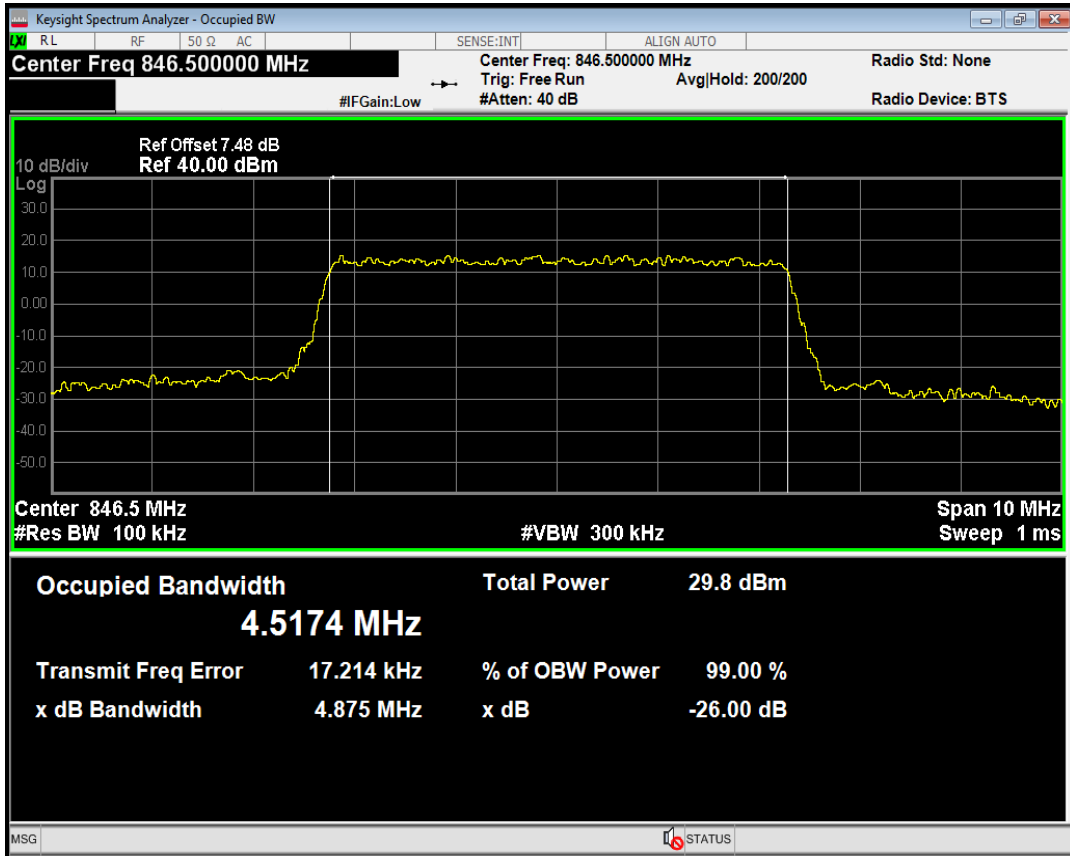

Band5 QAM16 BW=5MHz Channel=20625 RB Size=25 Position=#0