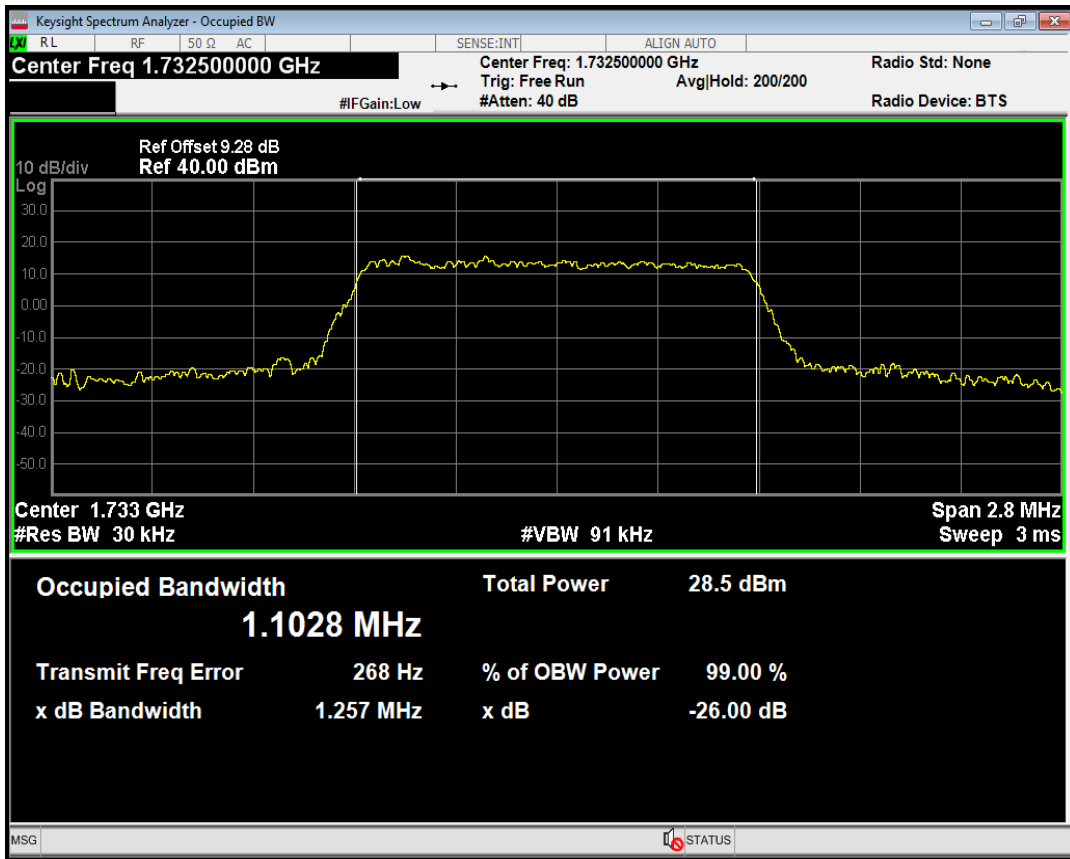

Band4 QAM16 BW=1.4MHz Channel=20175 RB Size=6 Position=#0