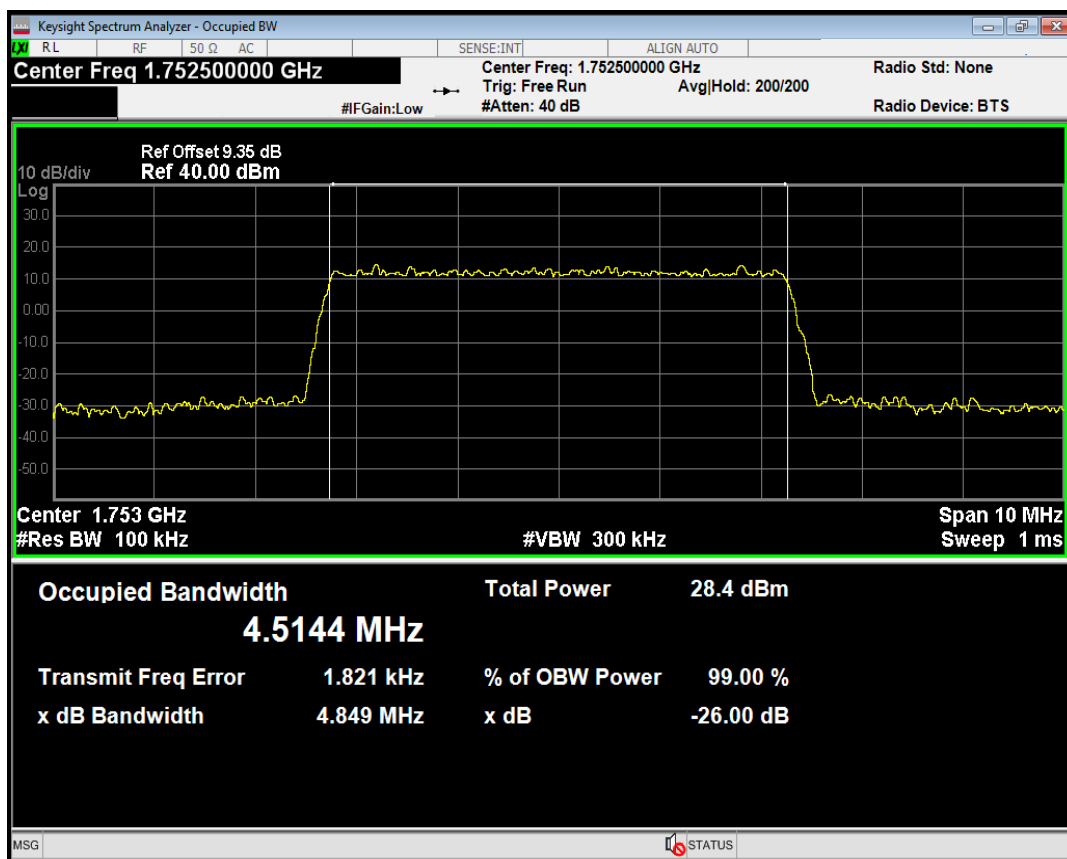

Band4 QPSK BW=5MHz Channel=20375 RB Size=25 Position=#0