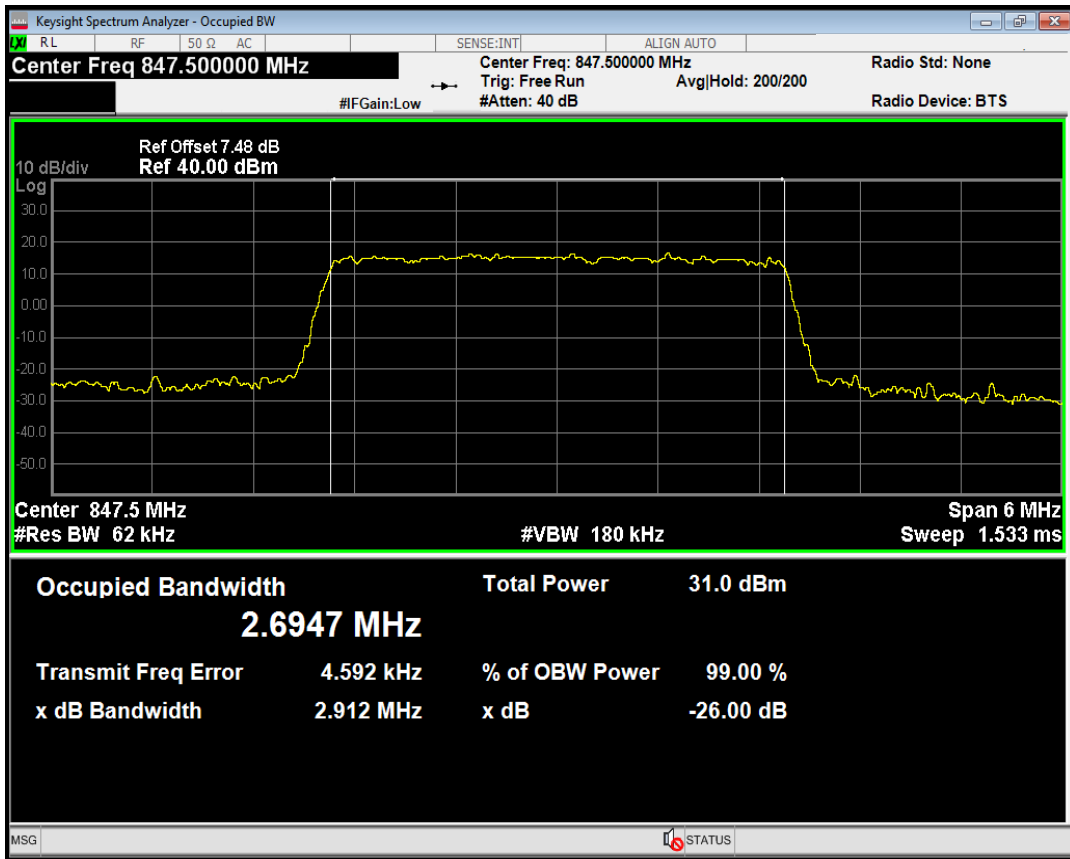

Band5 QPSK BW=3MHz Channel=20635 RB Size=15 Position=#0