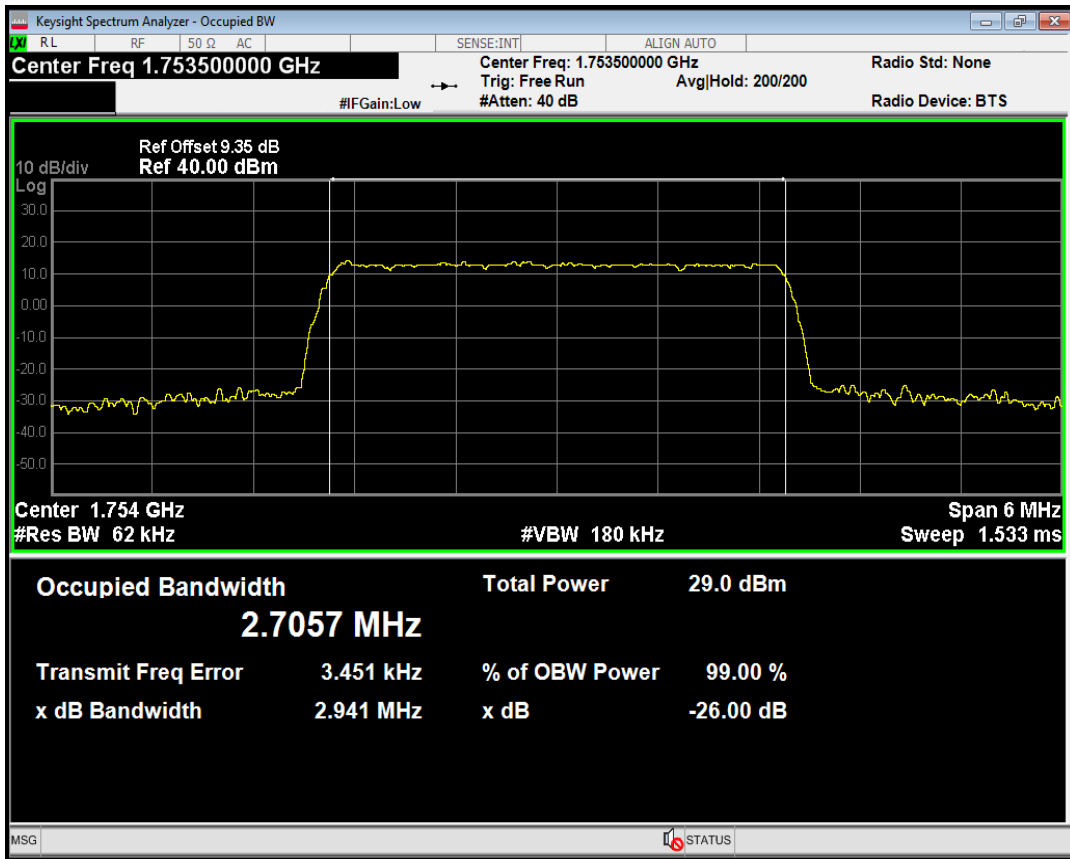

Band4 QPSK BW=3MHz Channel=20385 RB Size=15 Position=#0