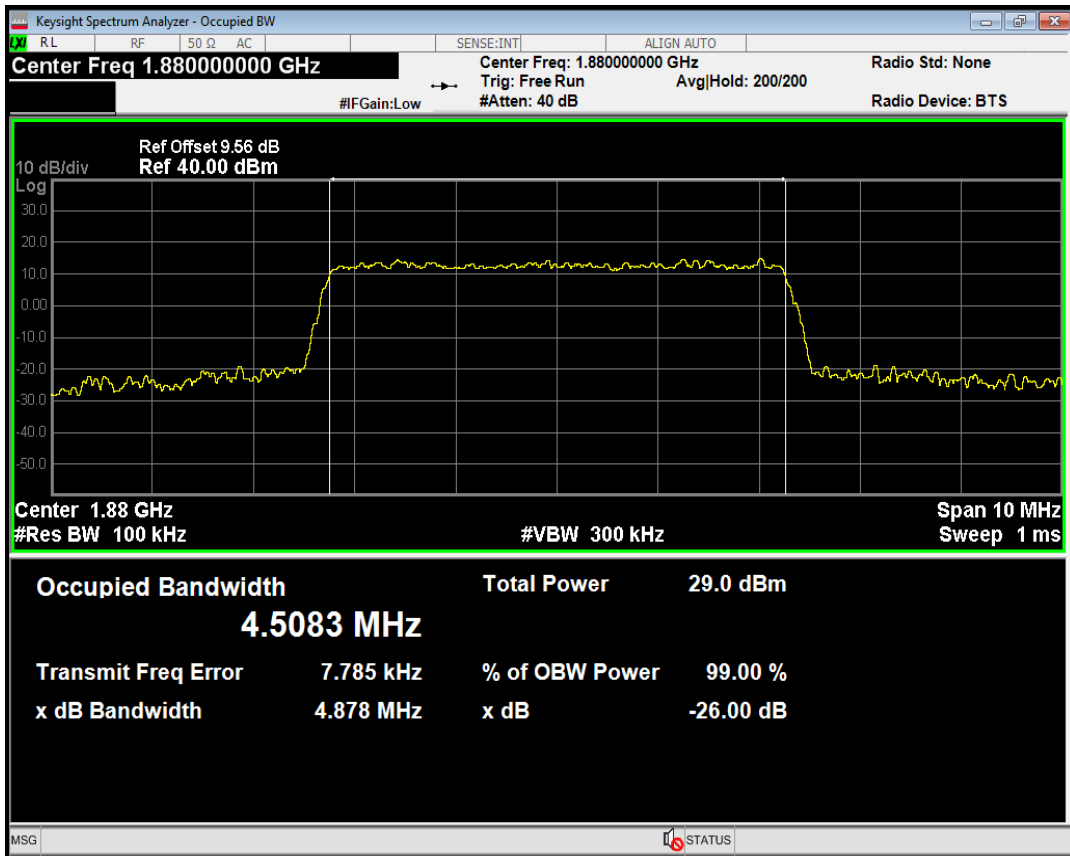

Band2 QAM16 BW=5MHz Channel=18900 RB Size=25 Position=#0