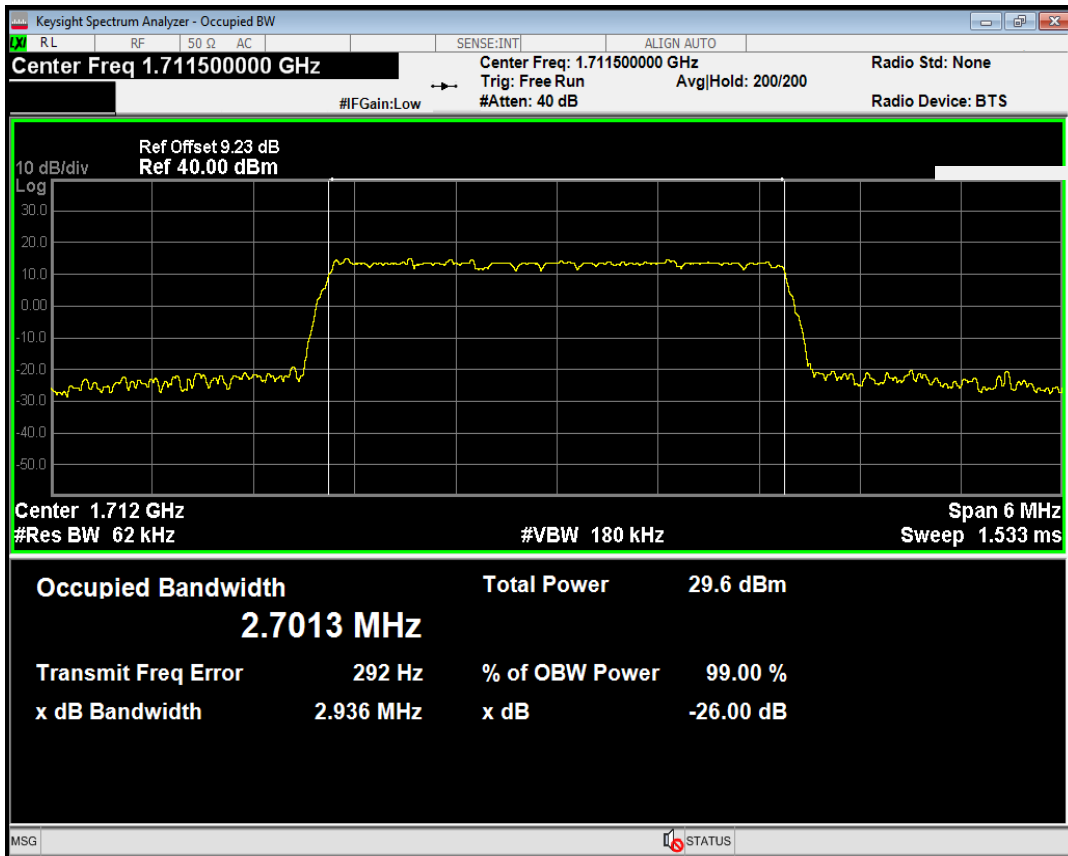

Band66 QPSK BW=3MHz Channel=131987 RB Size=15 Position=#0