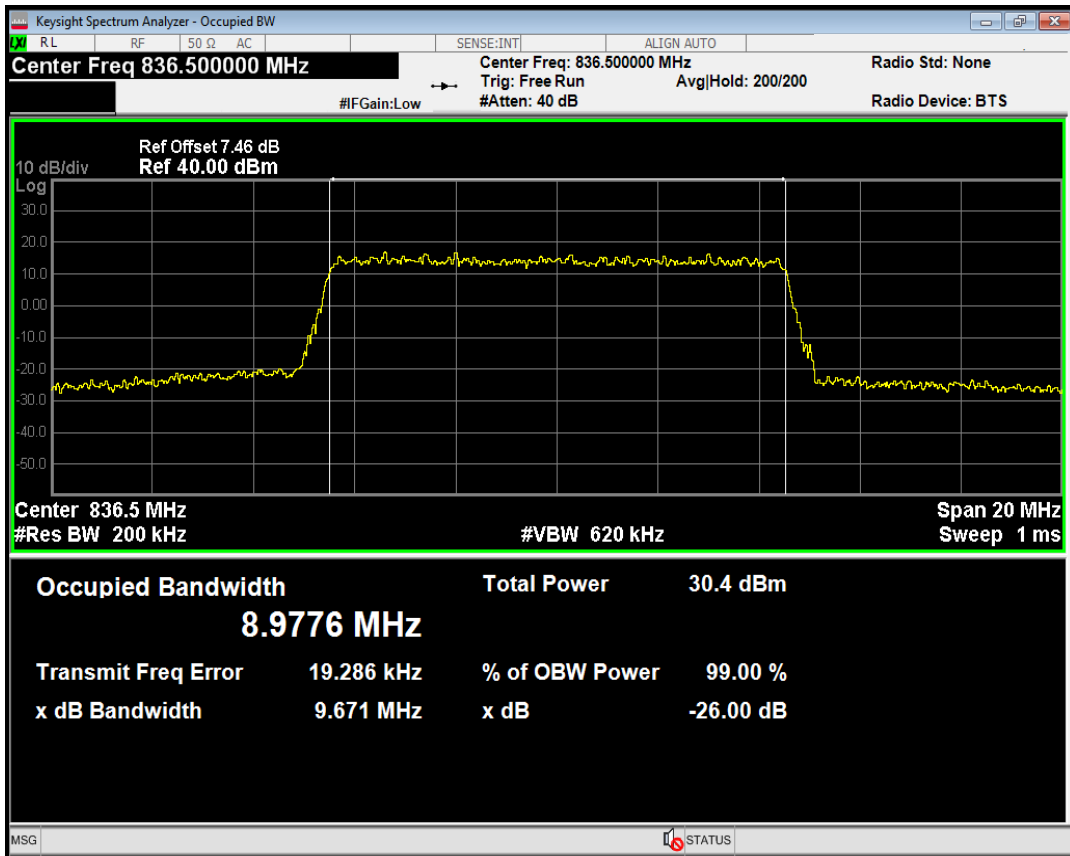

Band5 QPSK BW=10MHz Channel=20525 RB Size=50 Position=#0