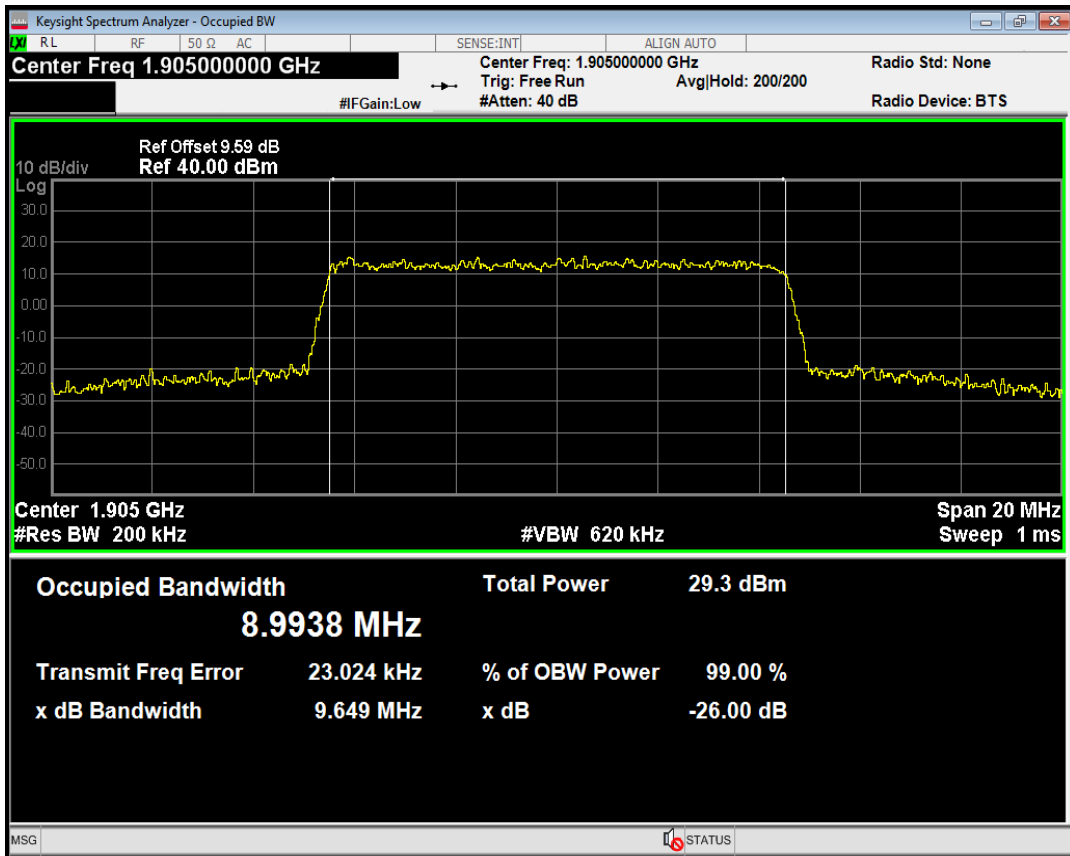

Band2 QPSK BW=10MHz Channel=19150 RB Size=50 Position=#0