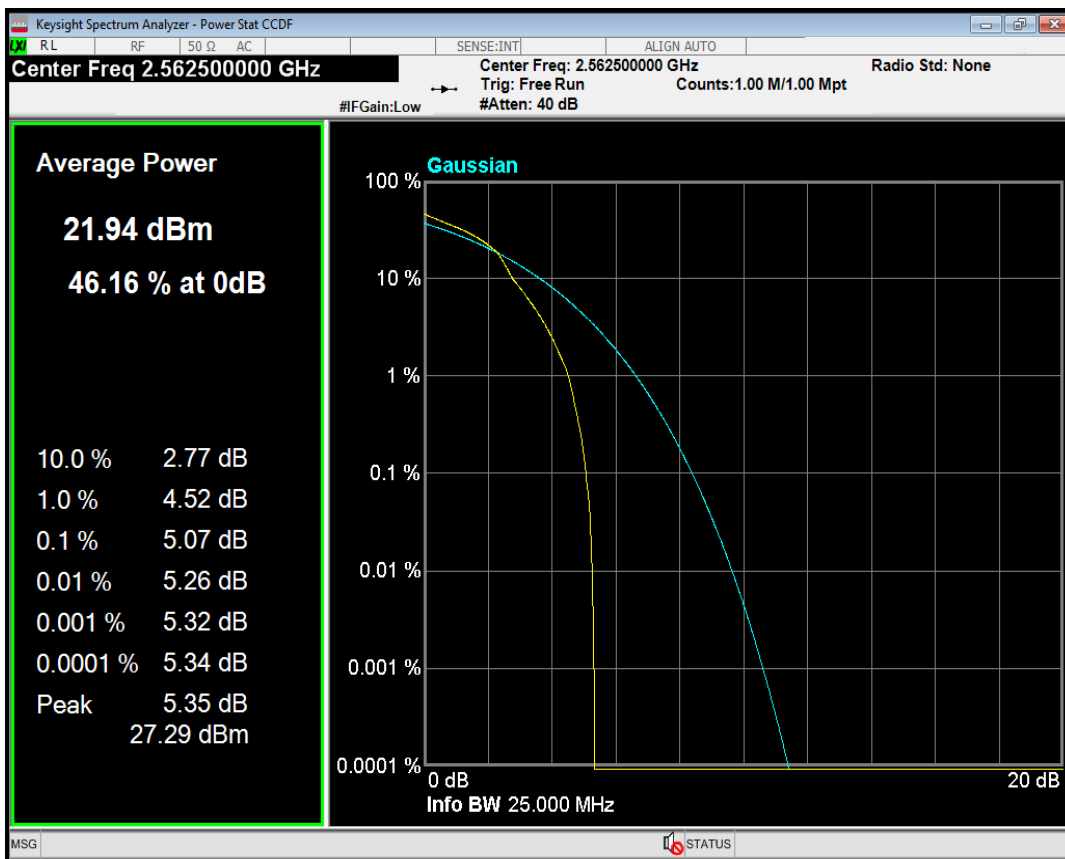

Band7 QPSK BW=15MHz Channel=21100 RB Size=1 Position=#0

Band7 QAM16 BW=15MHz Channel=21100 RB Size=1 Position=#0

Band7 QPSK BW=15MHz Channel=21375 RB Size=1 Position=#0

Band7 QAM16 BW=15MHz Channel=21375 RB Size=1 Position=#0