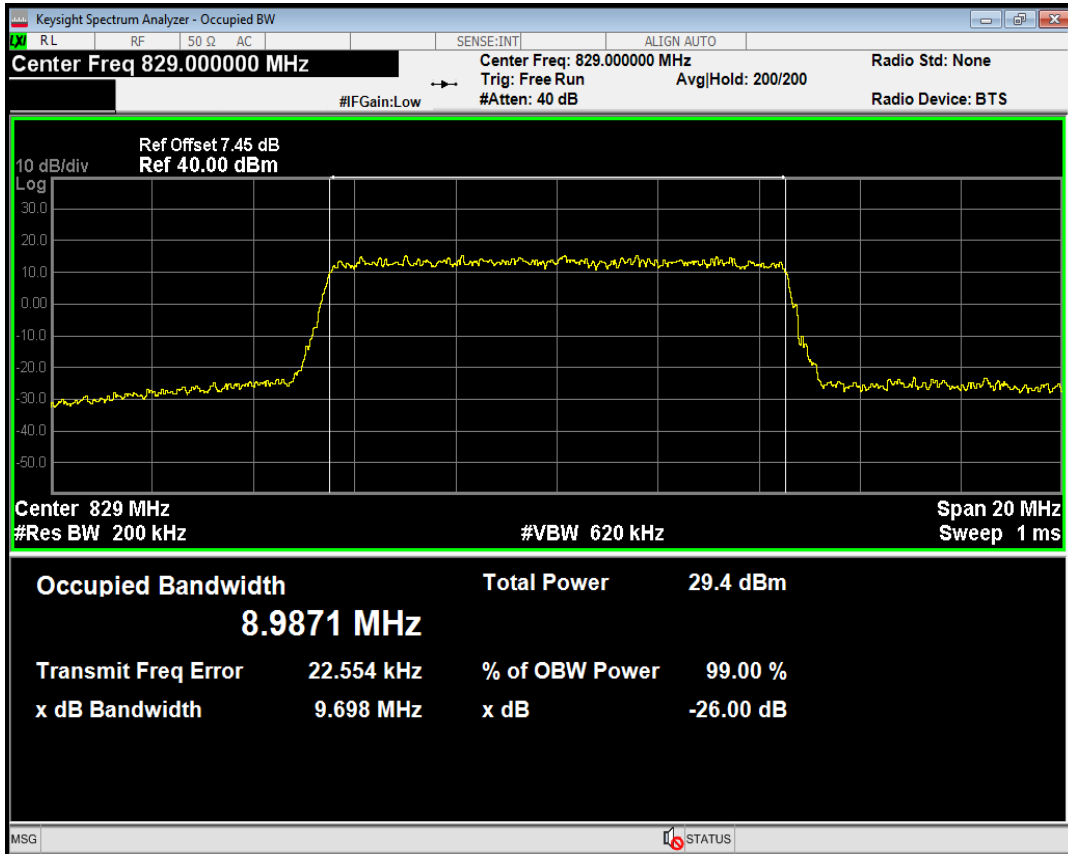

Band5 QPSK BW=5MHz Channel=20625 RB Size=25 Position=#0

Band5 QAM16 BW=5MHz Channel=20625 RB Size=25 Position=#0

Band5 QPSK BW=10MHz Channel=20450 RB Size=50 Position=#0

Band5 QAM16 BW=10MHz Channel=20450 RB Size=50 Position=#0