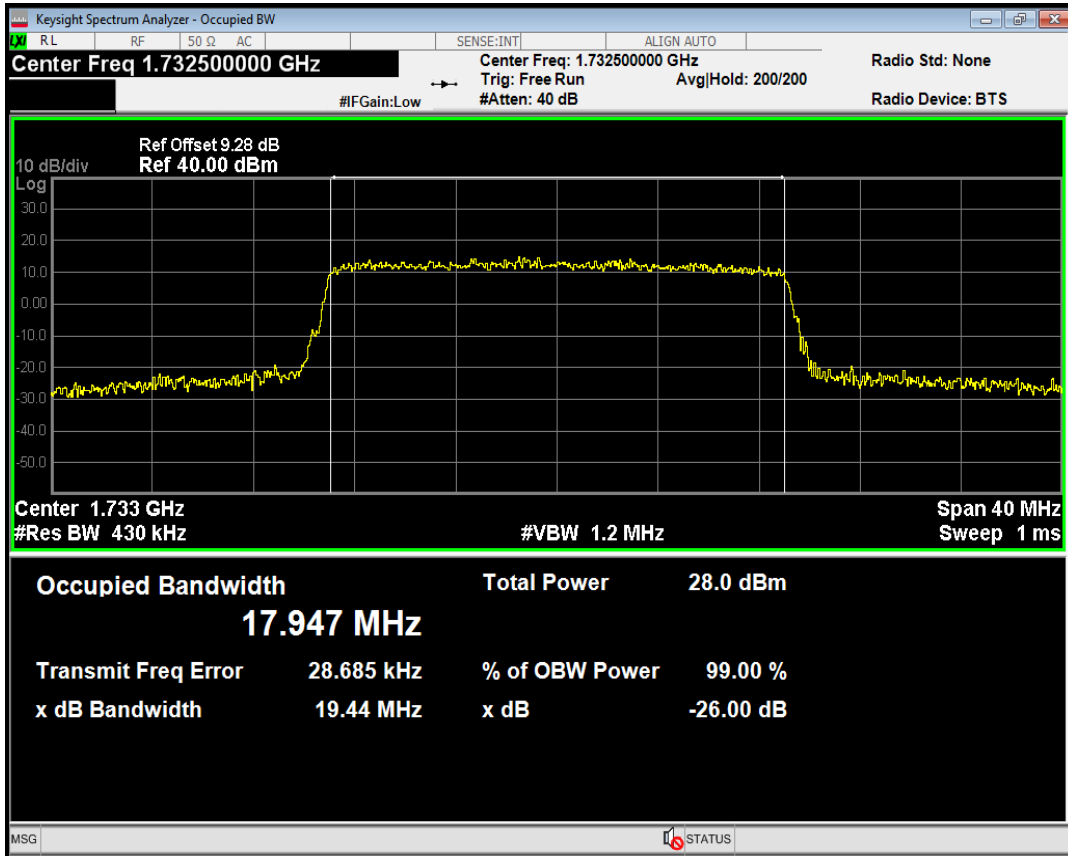

Band4 QAM16 BW=20MHz Channel=20175 RB Size=100 Position=#0