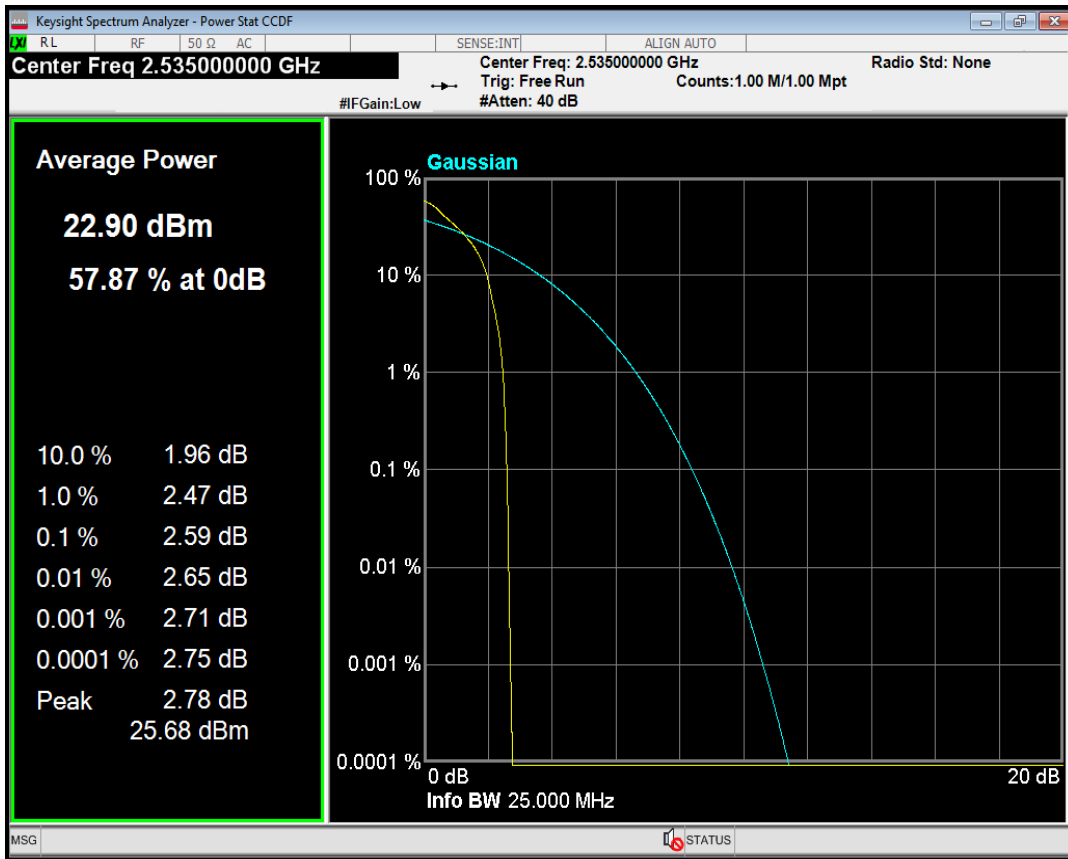

Band7 QPSK BW=20MHz Channel=21100 RB Size=1 Position=#0