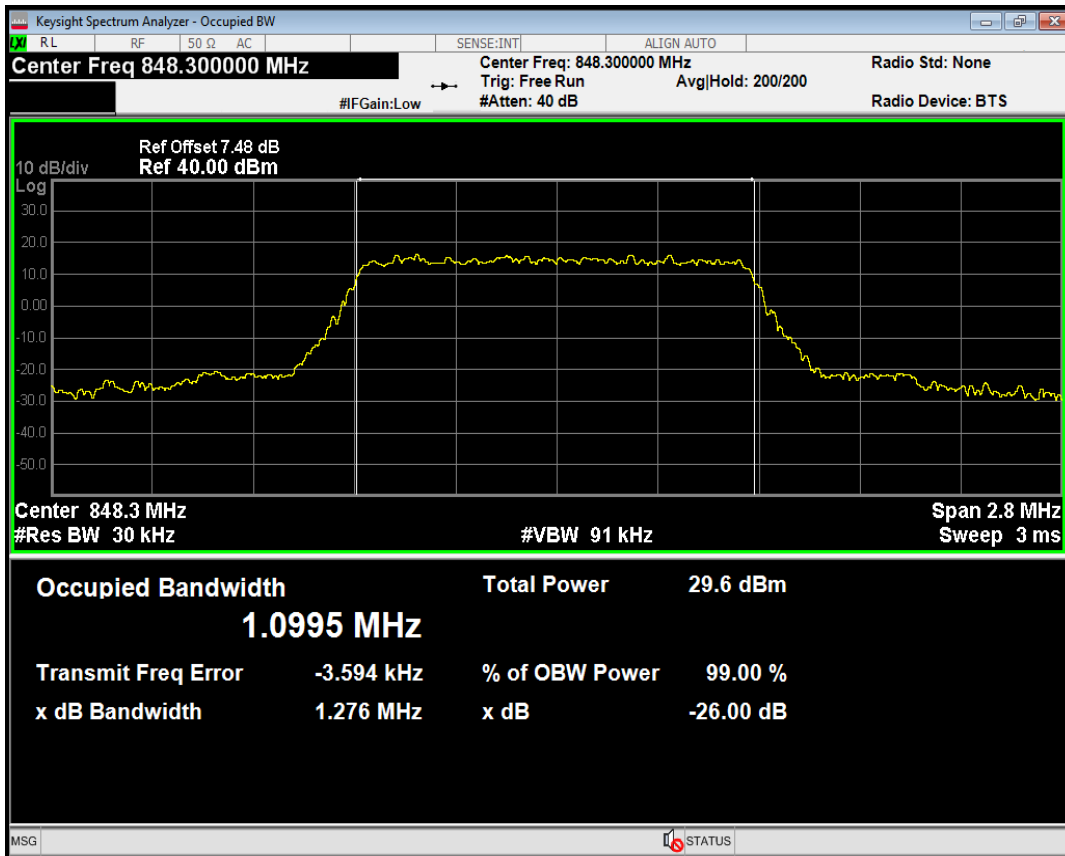

Band5 QAM16 BW=1.4MHz Channel=20643 RB Size=6 Position=#0