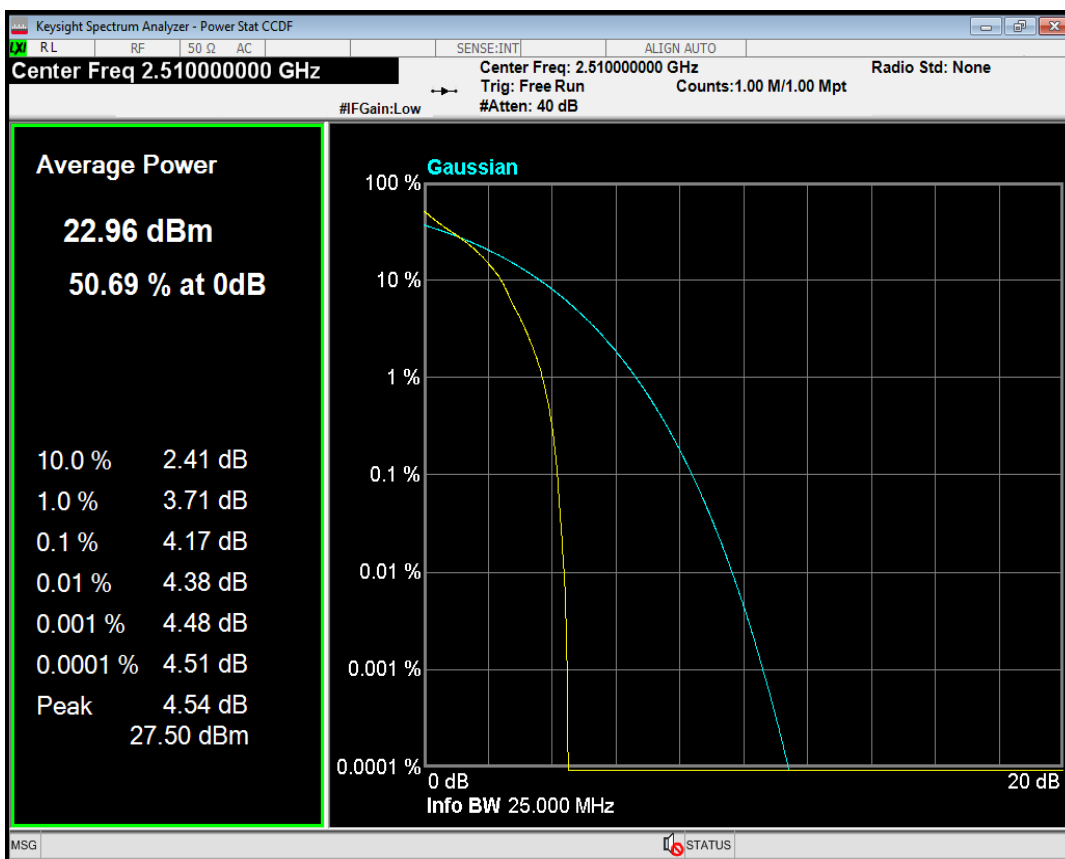

Band7 QPSK BW=20MHz Channel=20850 RB Size=1 Position=#0