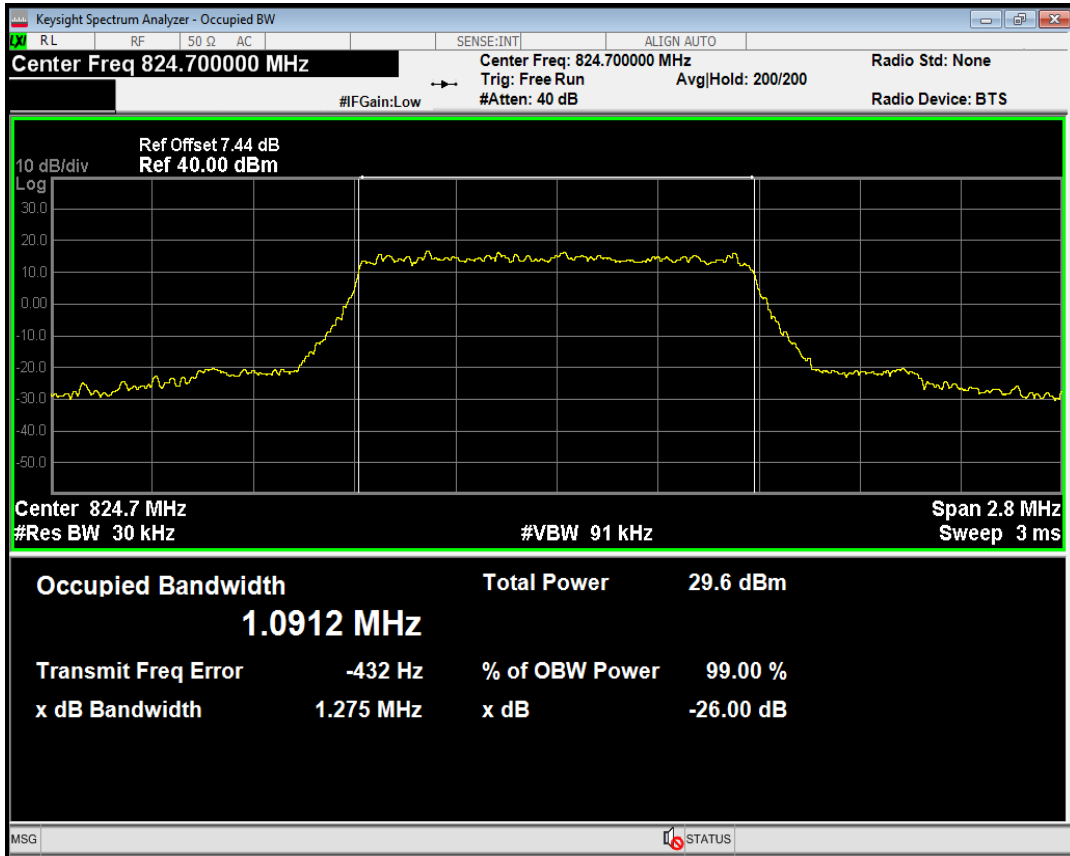

Band5 QAM16 BW=1.4MHz Channel=20407 RB Size=6 Position=#0