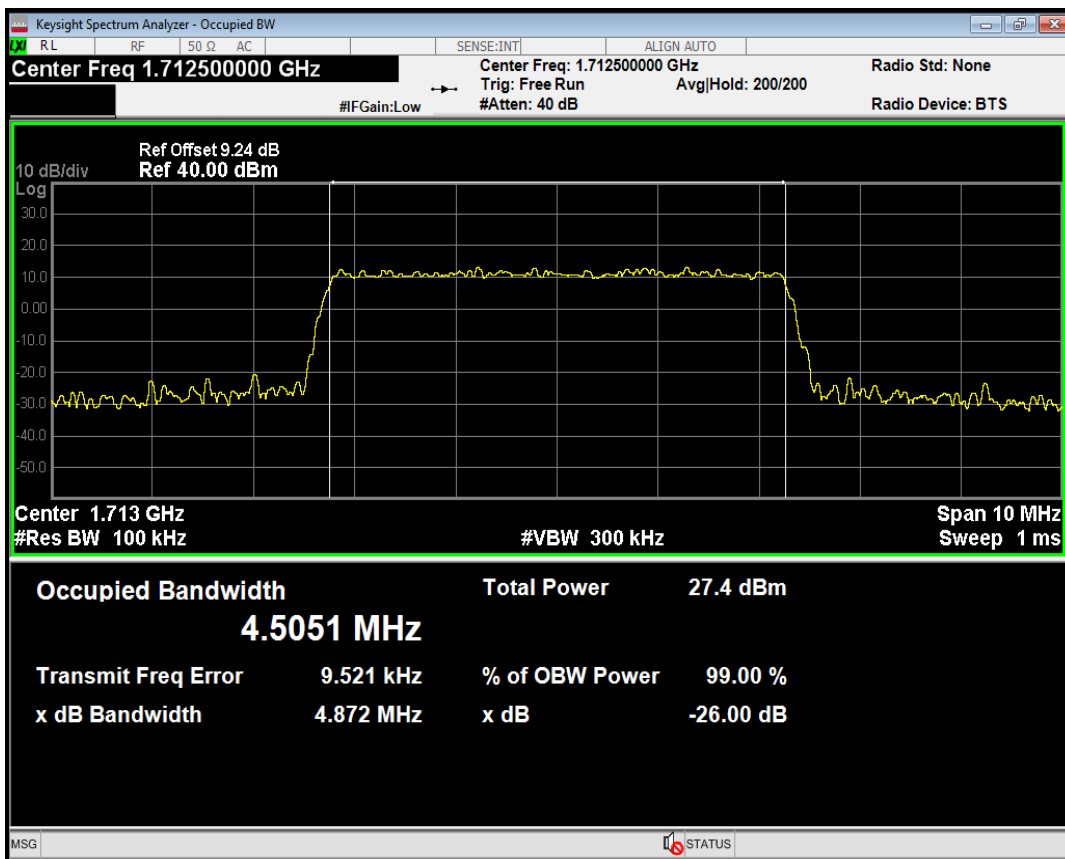

Band4 QPSK BW=5MHz Channel=20175 RB Size=25 Position=#0

Band4 QAM16 BW=5MHz Channel=19975 RB Size=25 Position=#0