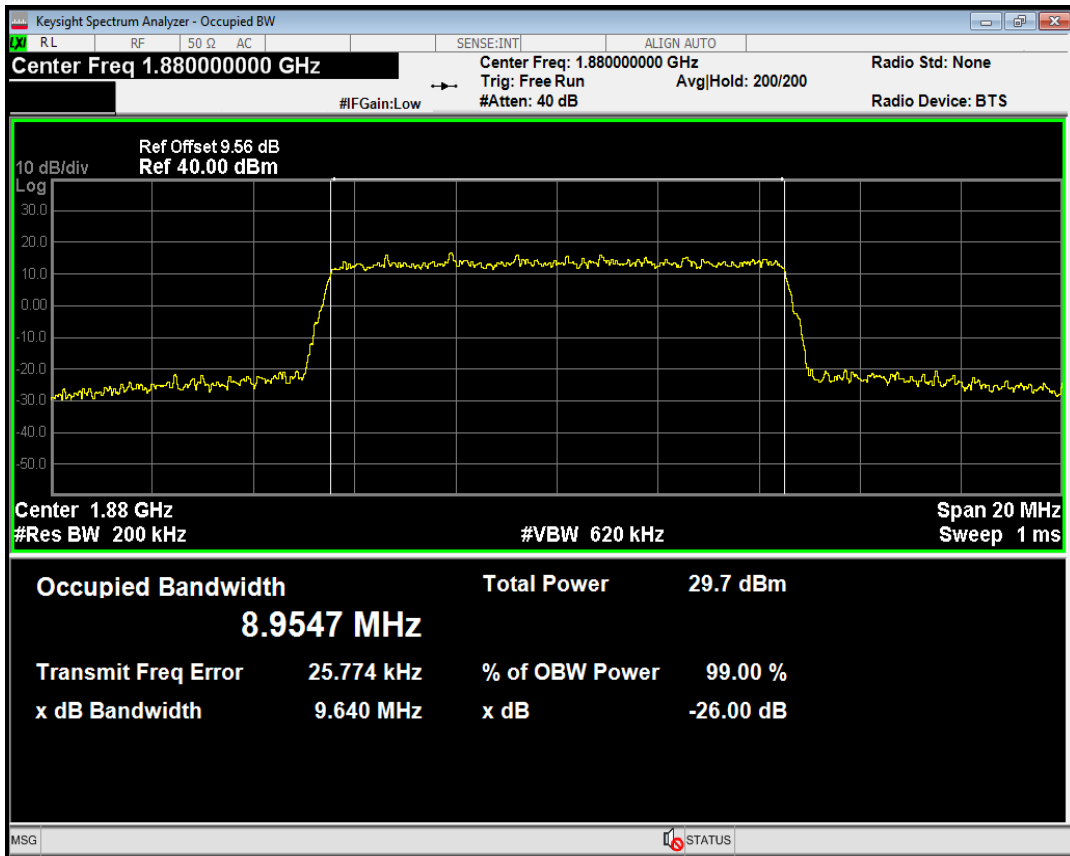

Band2 QPSK BW=10MHz Channel=18900 RB Size=50 Position=#0