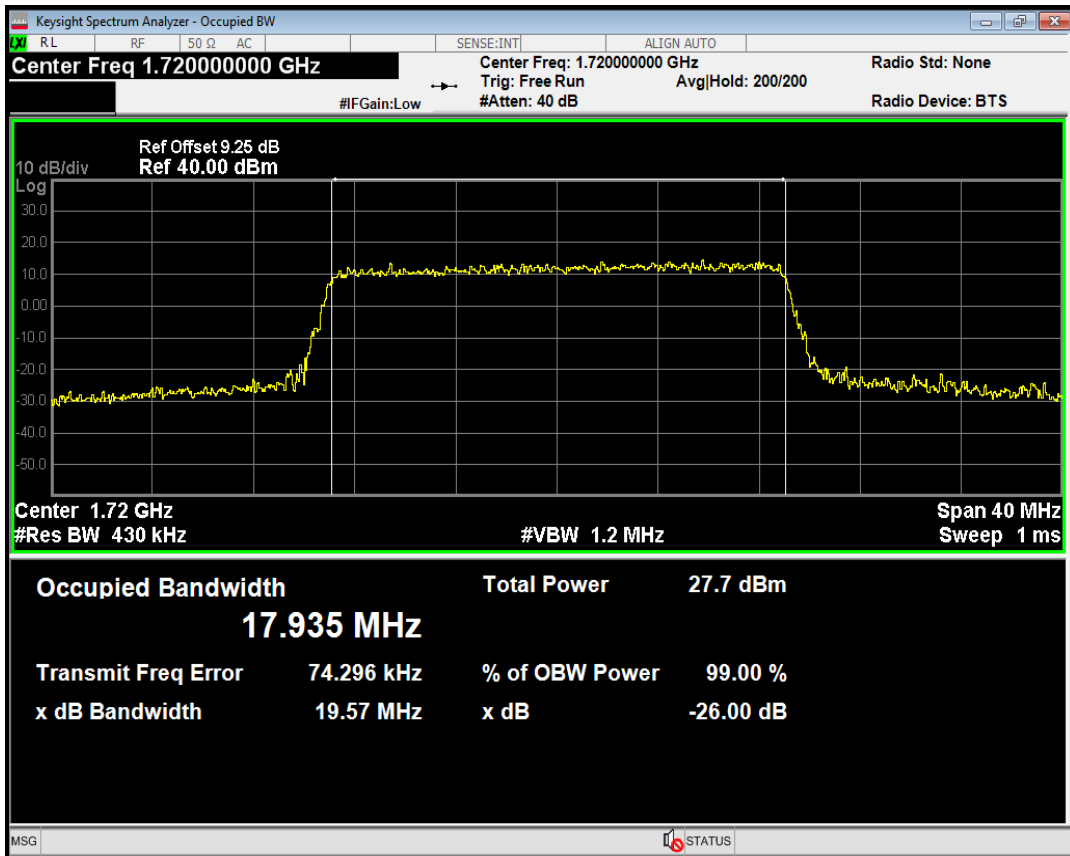

Band4 QPSK BW=15MHz Channel=20325 RB Size=75 Position=#0

Band4 QAM16 BW=15MHz Channel=20325 RB Size=75 Position=#0

Band4 QPSK BW=20MHz Channel=20050 RB Size=100 Position=#0

Band4 QAM16 BW=20MHz Channel=20050 RB Size=100 Position=#0