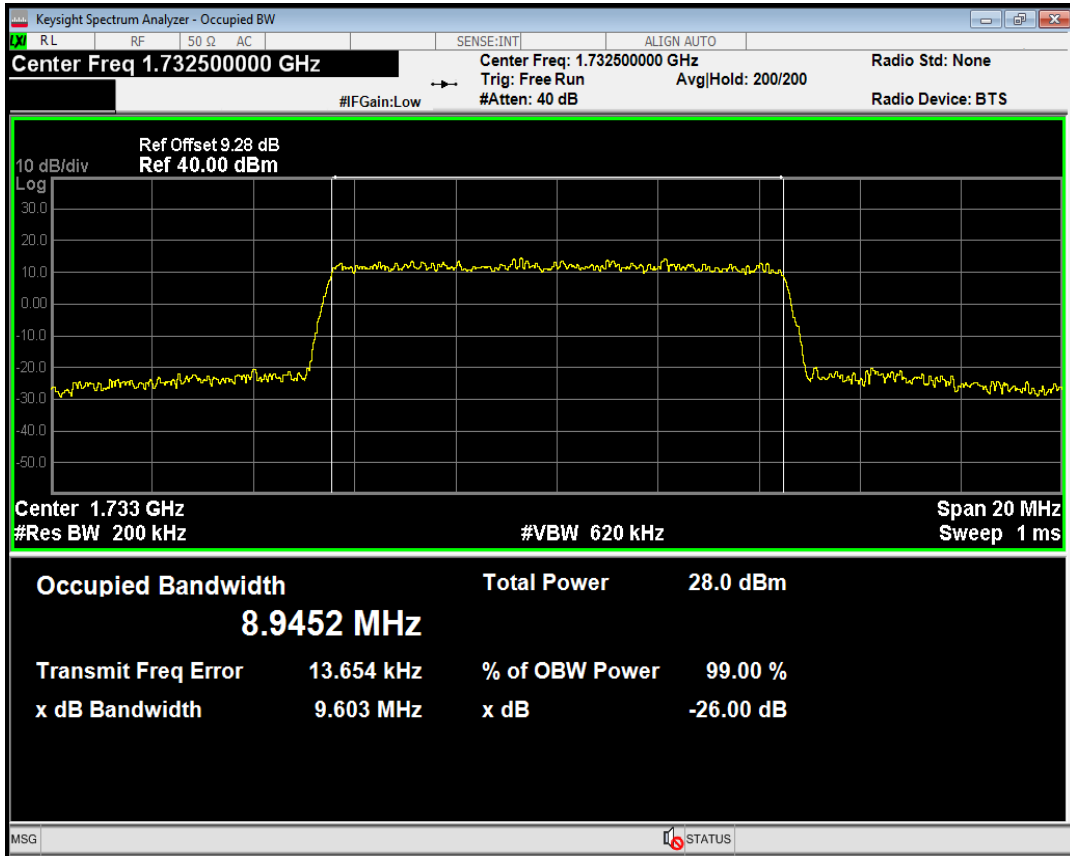

Band4 QAM16 BW=10MHz Channel=20175 RB Size=50 Position=#0