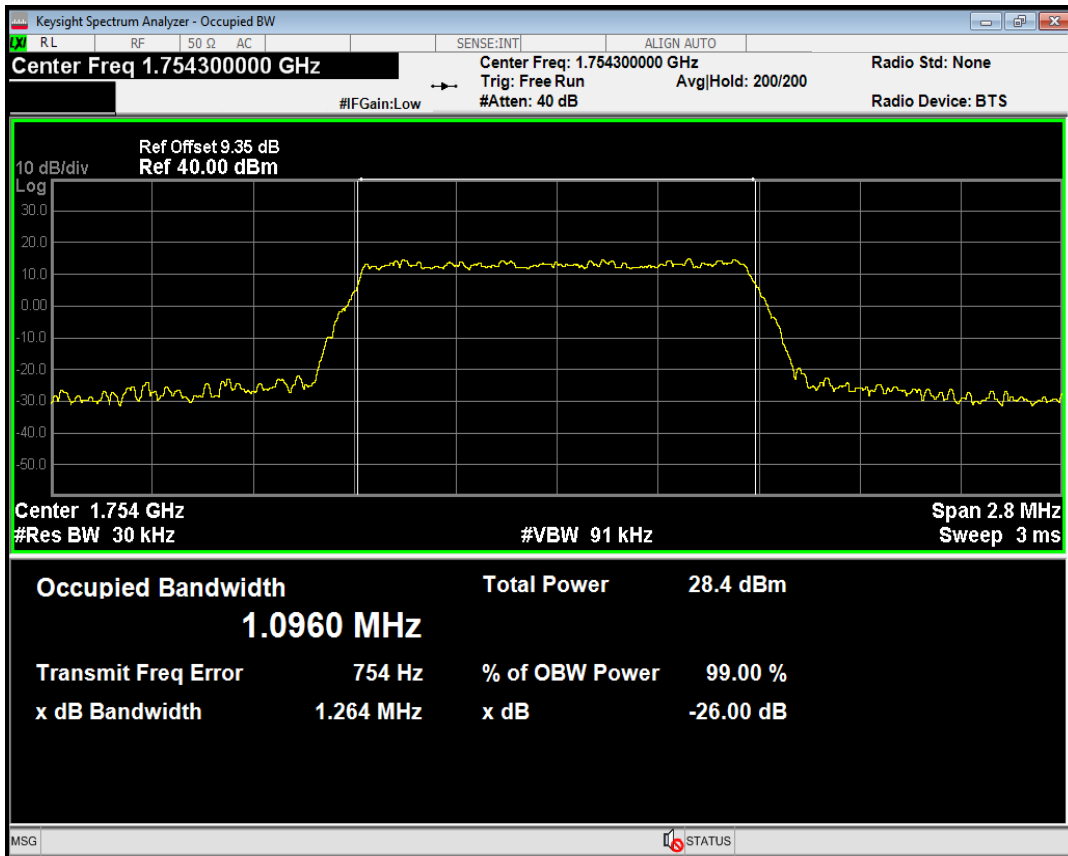

Band4 QPSK BW=1.4MHz Channel=19957 RB Size=6 Position=#0

Band4 QAM16 BW=1.4MHz Channel=19957 RB Size=6 Position=#0

Band4 QPSK BW=1.4MHz Channel=20175 RB Size=6 Position=#0

Band4 QPSK BW=1.4MHz Channel=20393 RB Size=6 Position=#0