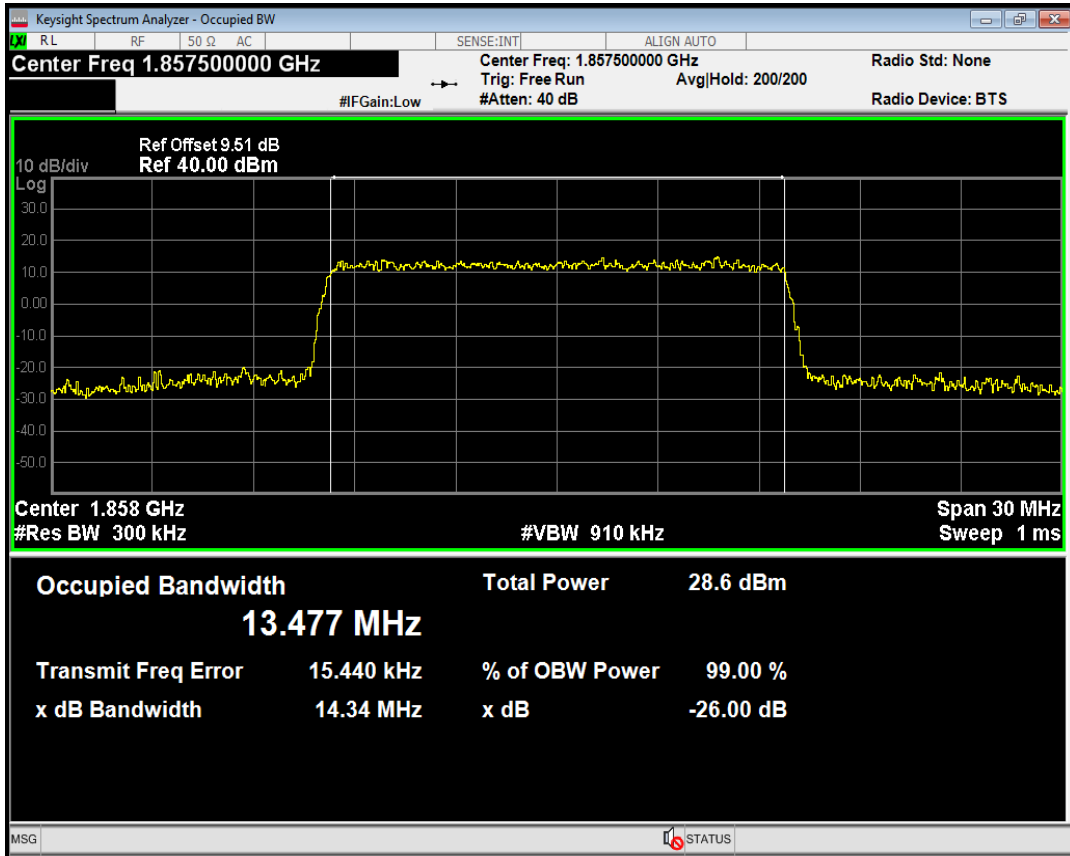

Band2 QAM16 BW=15MHz Channel=18675 RB Size=75 Position=#0