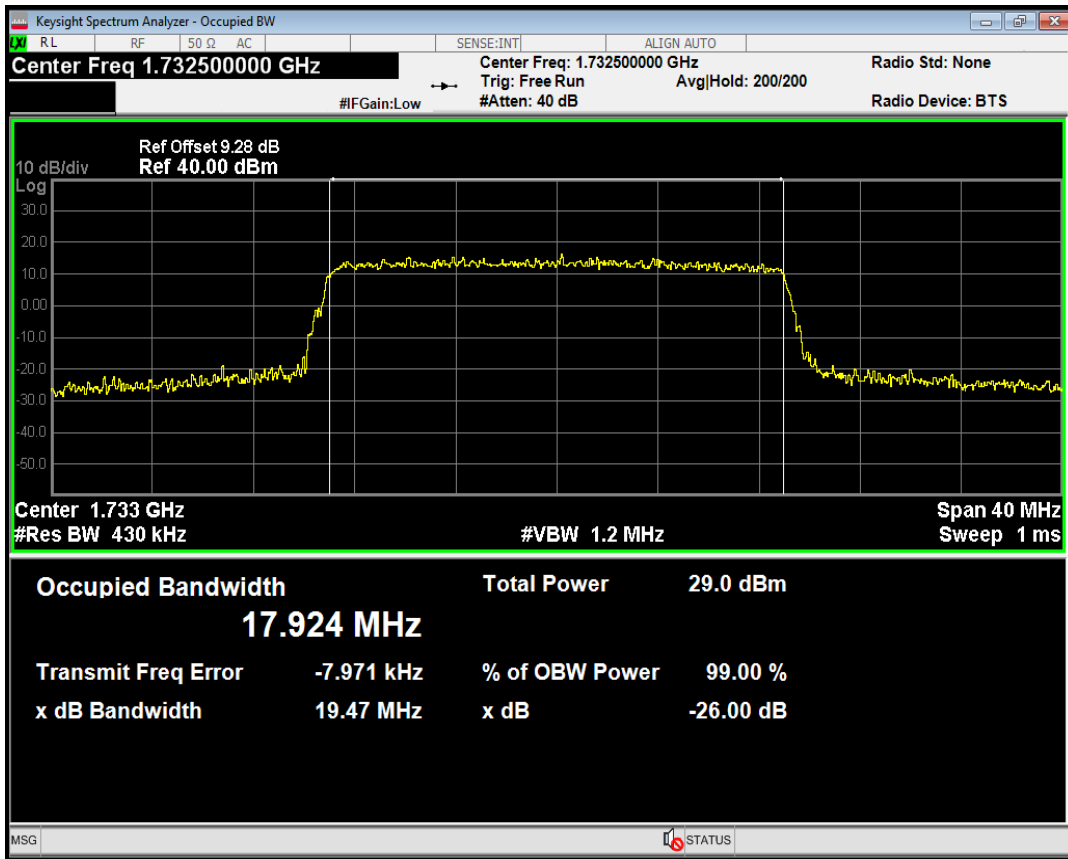

Band4 QPSK BW=20MHz Channel=20175 RB Size=100 Position=#0