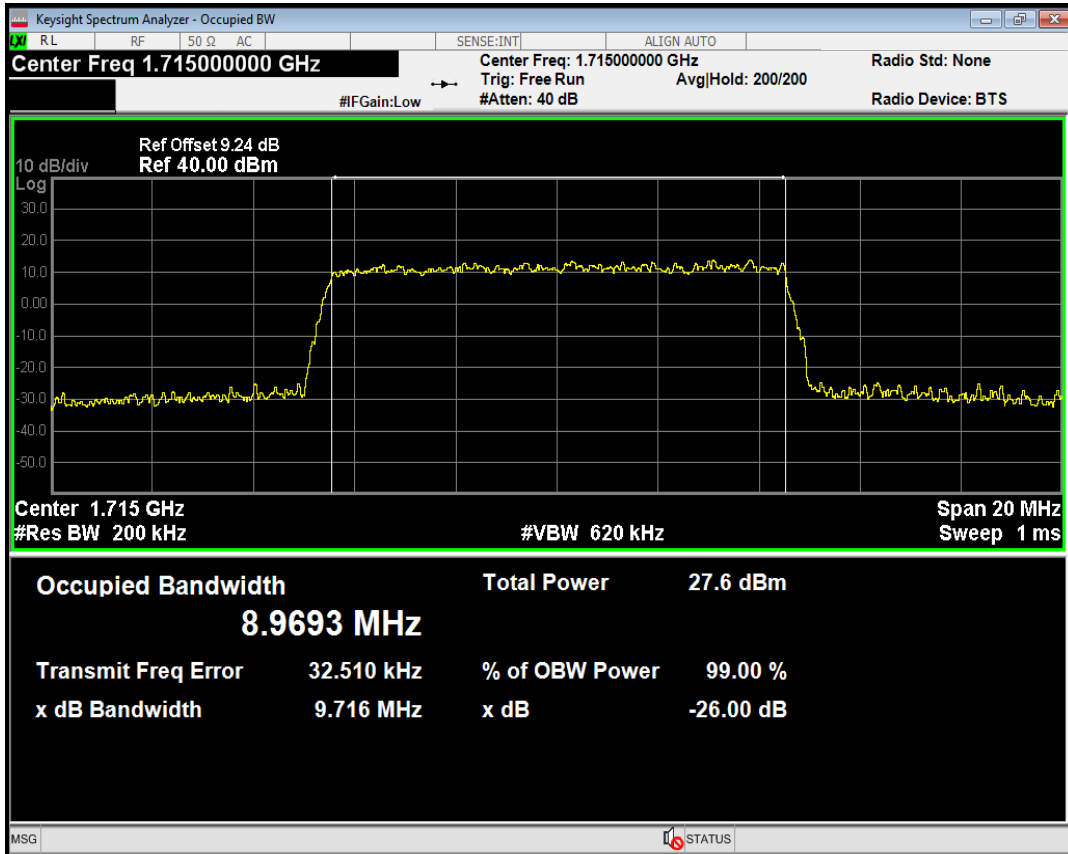

Band4 QPSK BW=5MHz Channel=20375 RB Size=25 Position=#0

Band4 QPSK BW=10MHz Channel=20000 RB Size=50 Position=#0

Band4 QAM16 BW=5MHz Channel=20375 RB Size=25 Position=#0

Band4 QAM16 BW=10MHz Channel=20000 RB Size=50 Position=#0