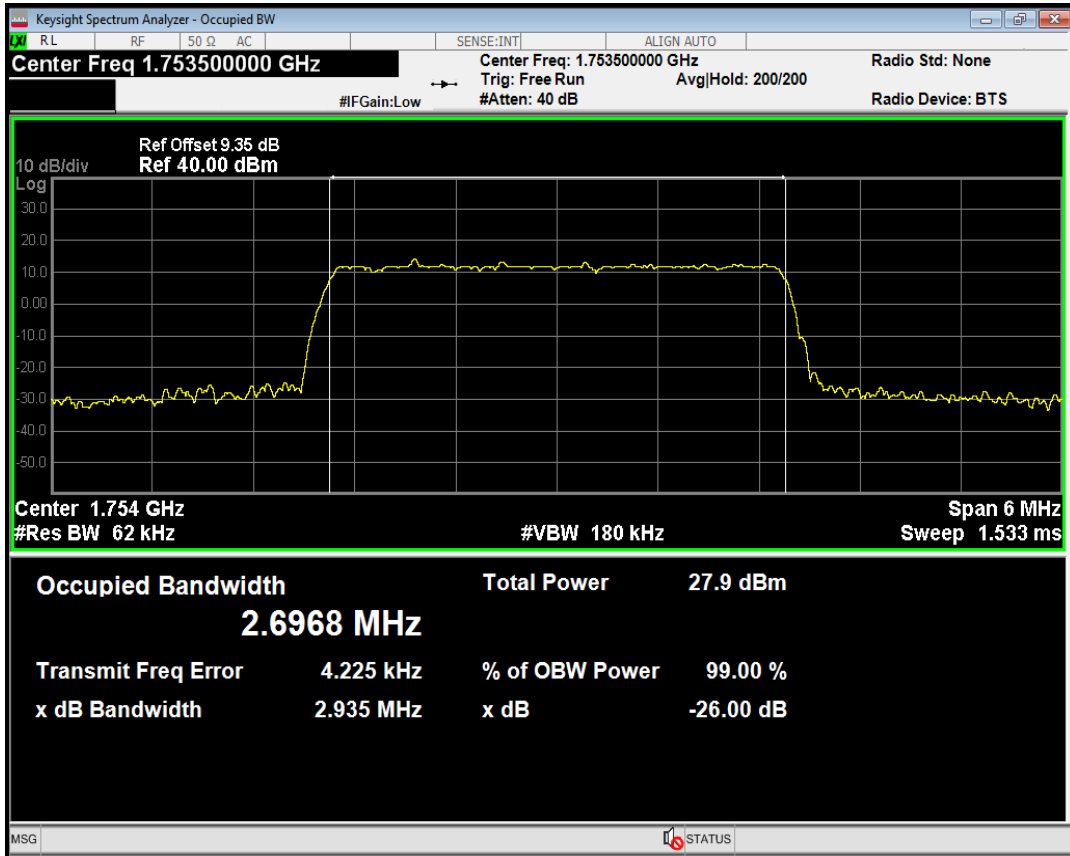

Band4 QPSK BW=3MHz Channel=20175 RB Size=15 Position=#0

Band4 QAM16 BW=3MHz Channel=20175 RB Size=15 Position=#0

Band4 QPSK BW=3MHz Channel=20385 RB Size=15 Position=#0

Band4 QAM16 BW=3MHz Channel=20385 RB Size=15 Position=#0