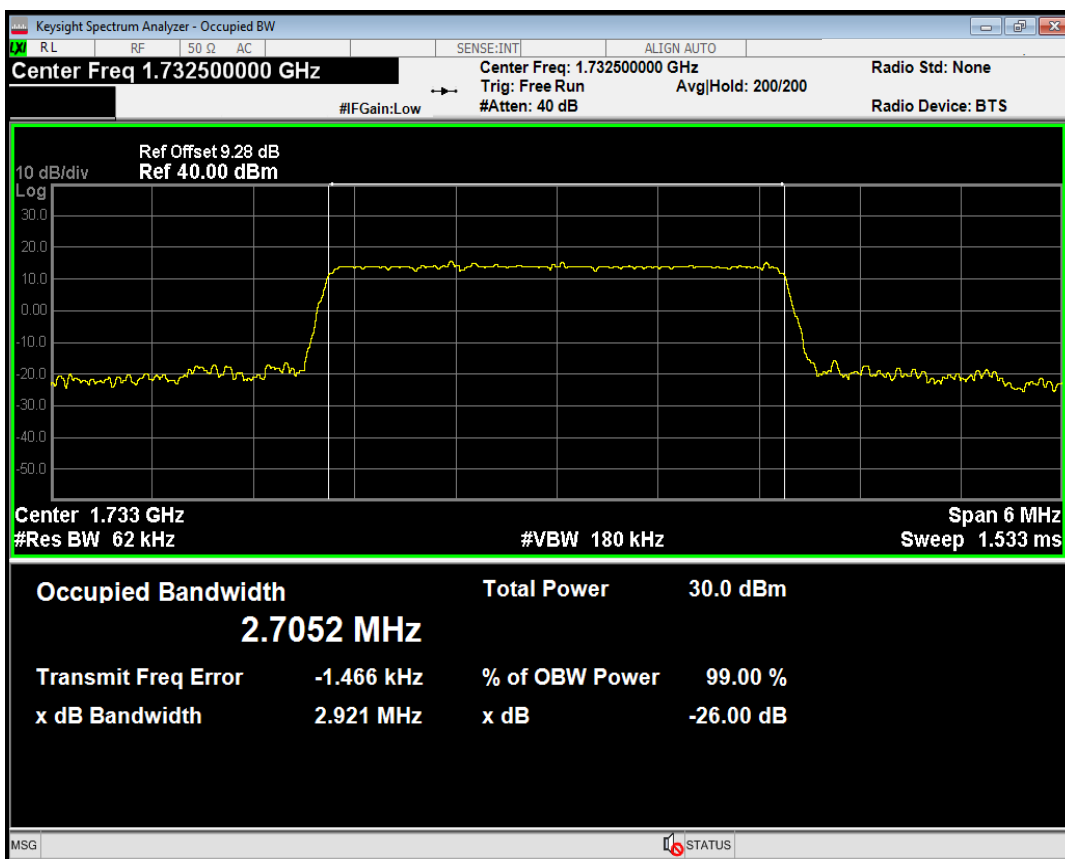

Band4 QPSK BW=3MHz Channel=20175 RB Size=15 Position=#0