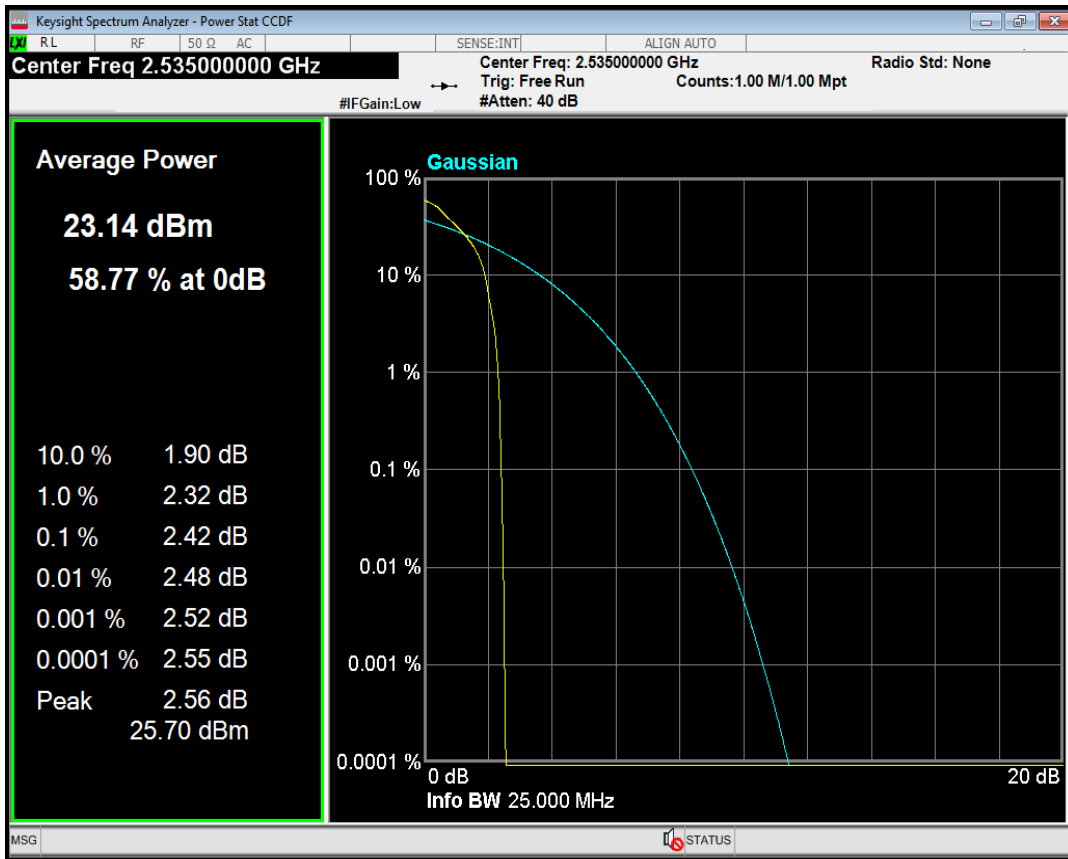

Band7 QPSK BW=10MHz Channel=21100 RB Size=1 Position=#0