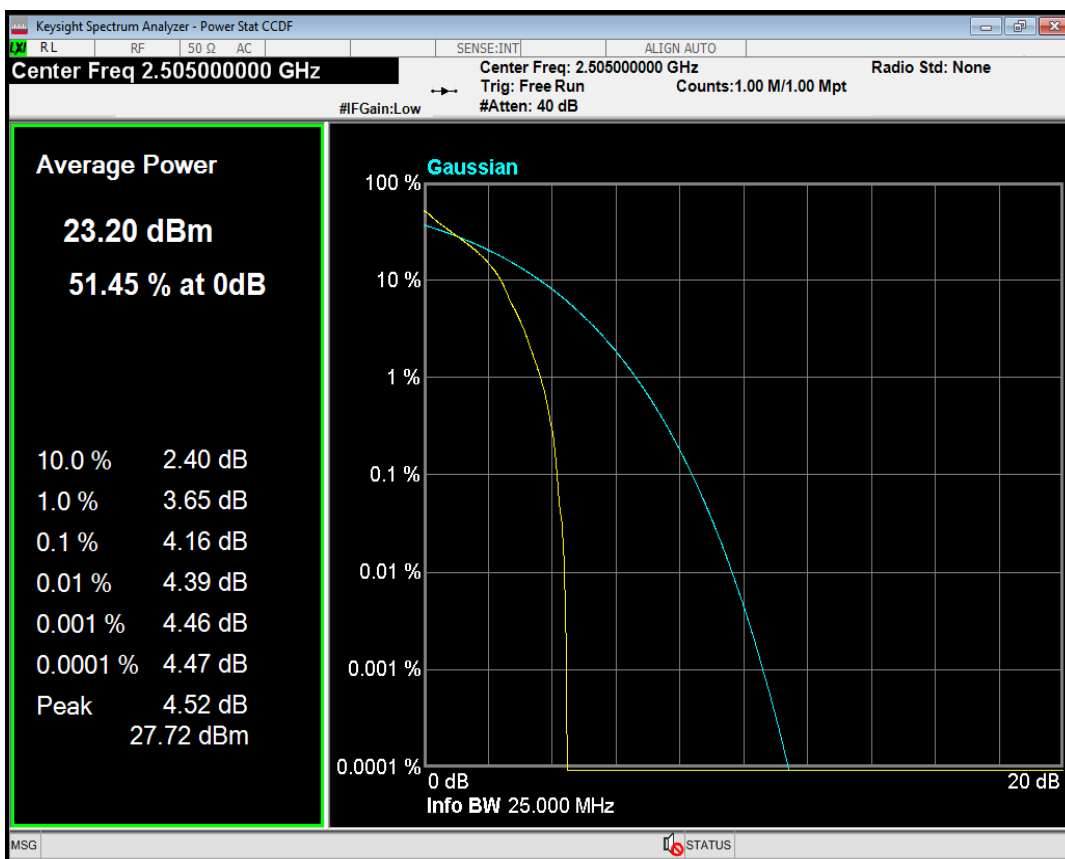

Band7 QPSK BW=10MHz Channel=20800 RB Size=1 Position=#0