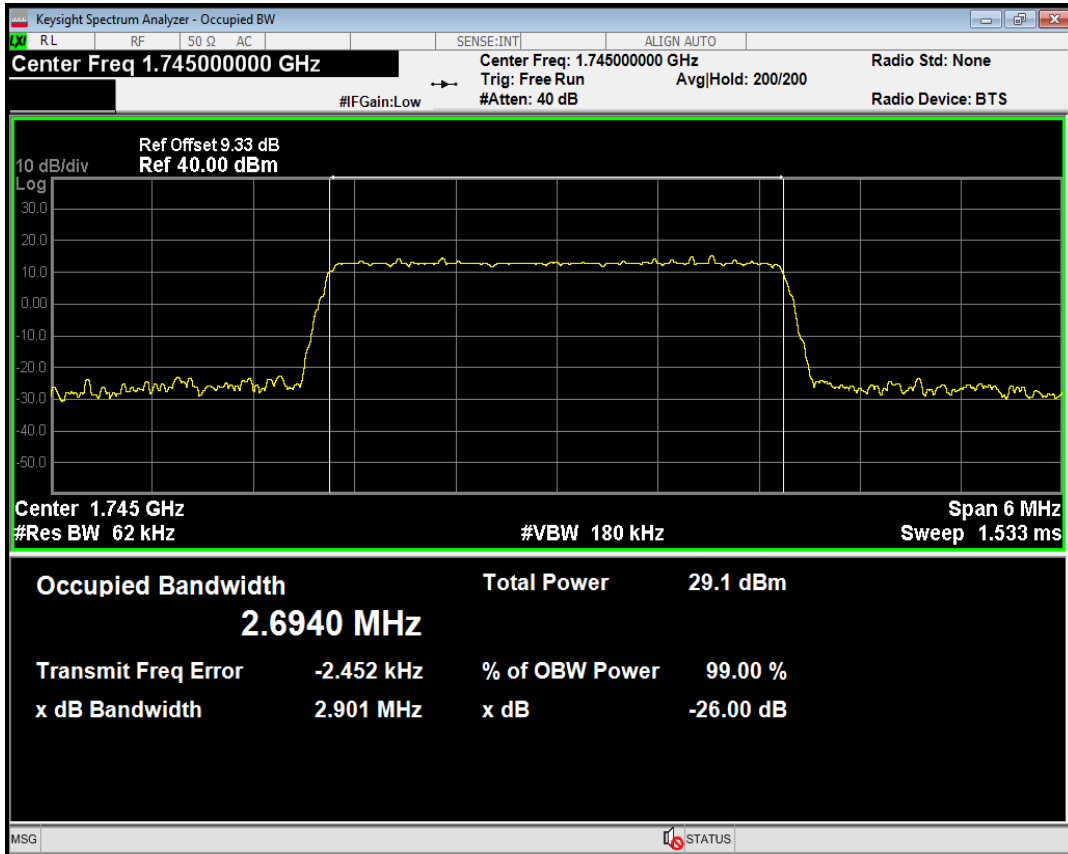

Band66 QPSK BW=3MHz Channel=132322 RB Size=15 Position=#0