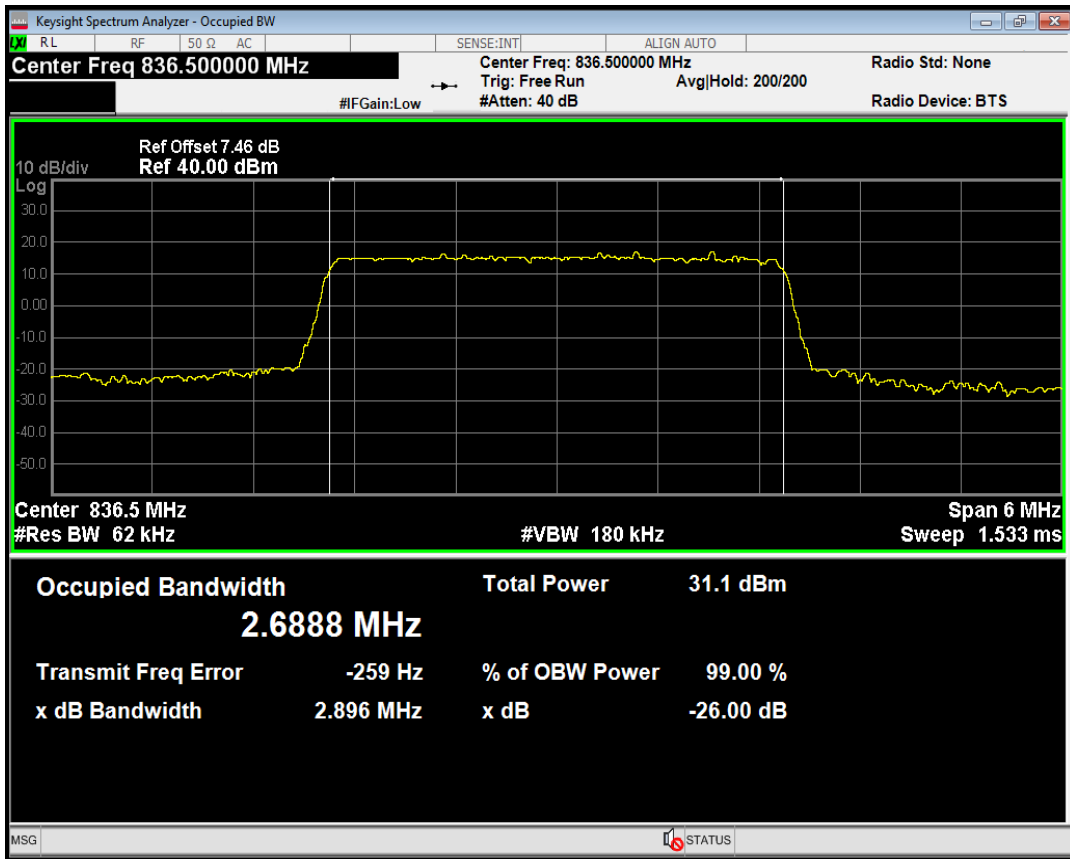

Band5 QPSK BW=3MHz Channel=20525 RB Size=15 Position=#0