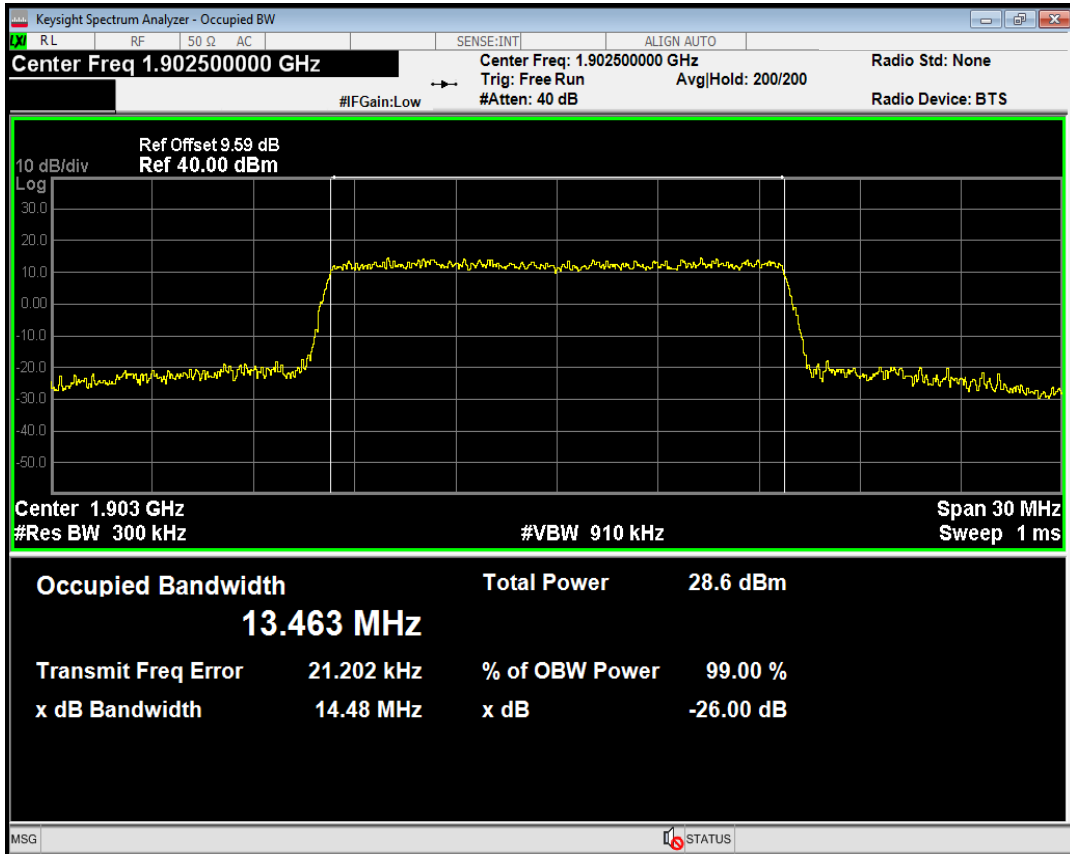

Band2 QAM16 BW=15MHz Channel=19125 RB Size=75 Position=#0