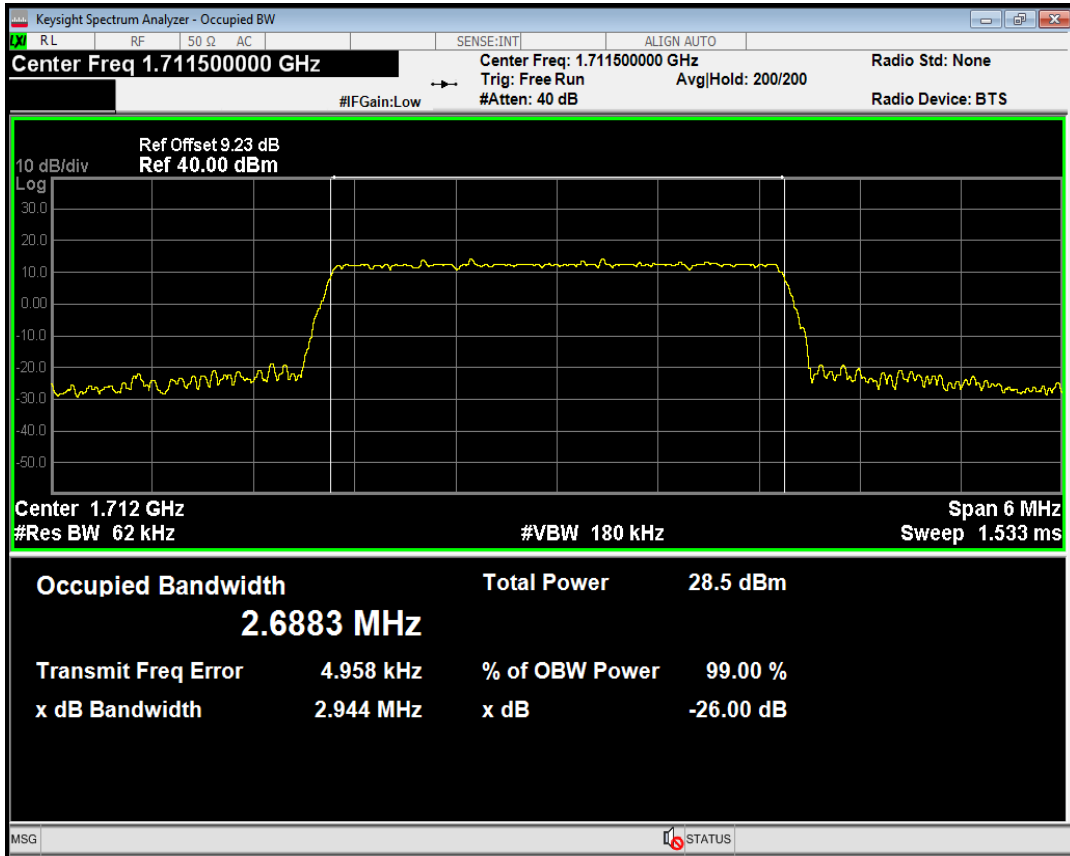

Band4 QAM16 BW=1.4MHz Channel=20175 RB Size=6 Position=#0

Band4 QAM16 BW=1.4MHz Channel=20393 RB Size=6 Position=#0

Band4 QPSK BW=3MHz Channel=19965 RB Size=15 Position=#0

Band4 QAM16 BW=3MHz Channel=19965 RB Size=15 Position=#0