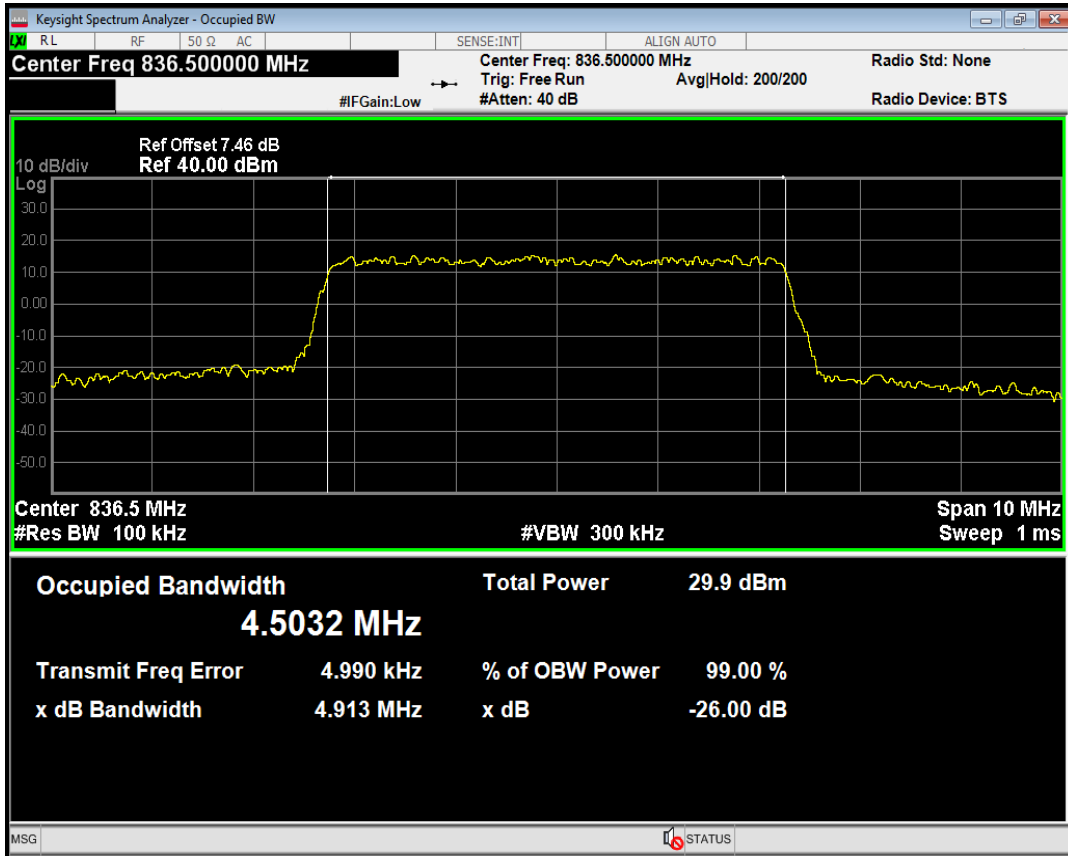

Band5 QPSK BW=5MHz Channel=20425 RB Size=25 Position=#0

Band5 QAM16 BW=5MHz Channel=20425 RB Size=25 Position=#0

Band5 QPSK BW=5MHz Channel=20525 RB Size=25 Position=#0

Band5 QAM16 BW=5MHz Channel=20525 RB Size=25 Position=#0