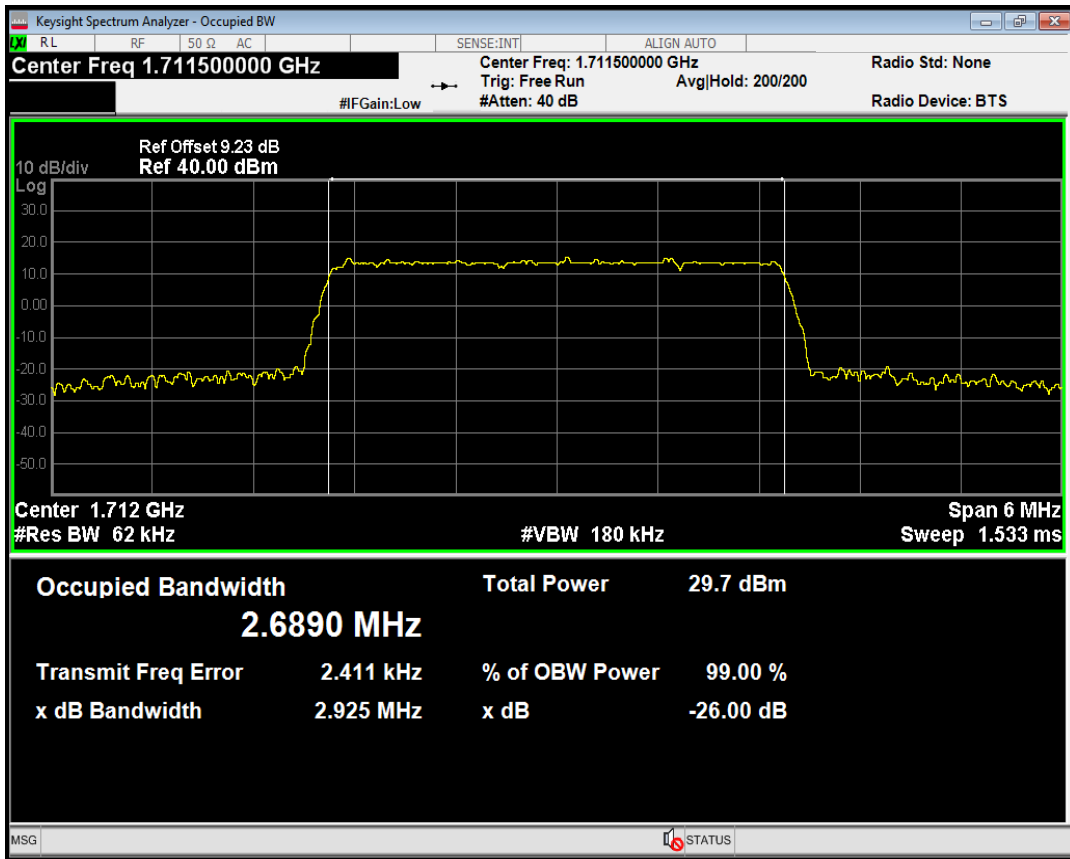

Band4 QAM16 BW=3MHz Channel=19965 RB Size=15 Position=#0

Band4 QPSK BW=3MHz Channel=19965 RB Size=15 Position=#0