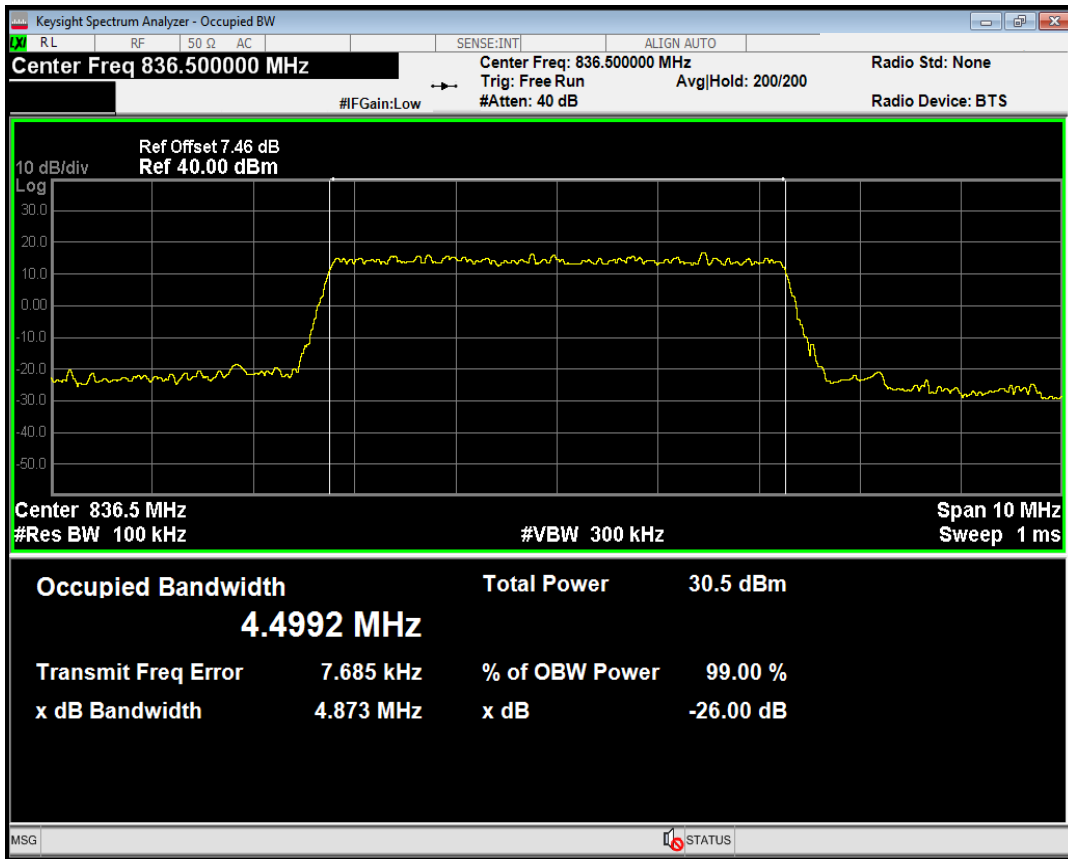

Band5 QPSK BW=5MHz Channel=20525 RB Size=25 Position=#0