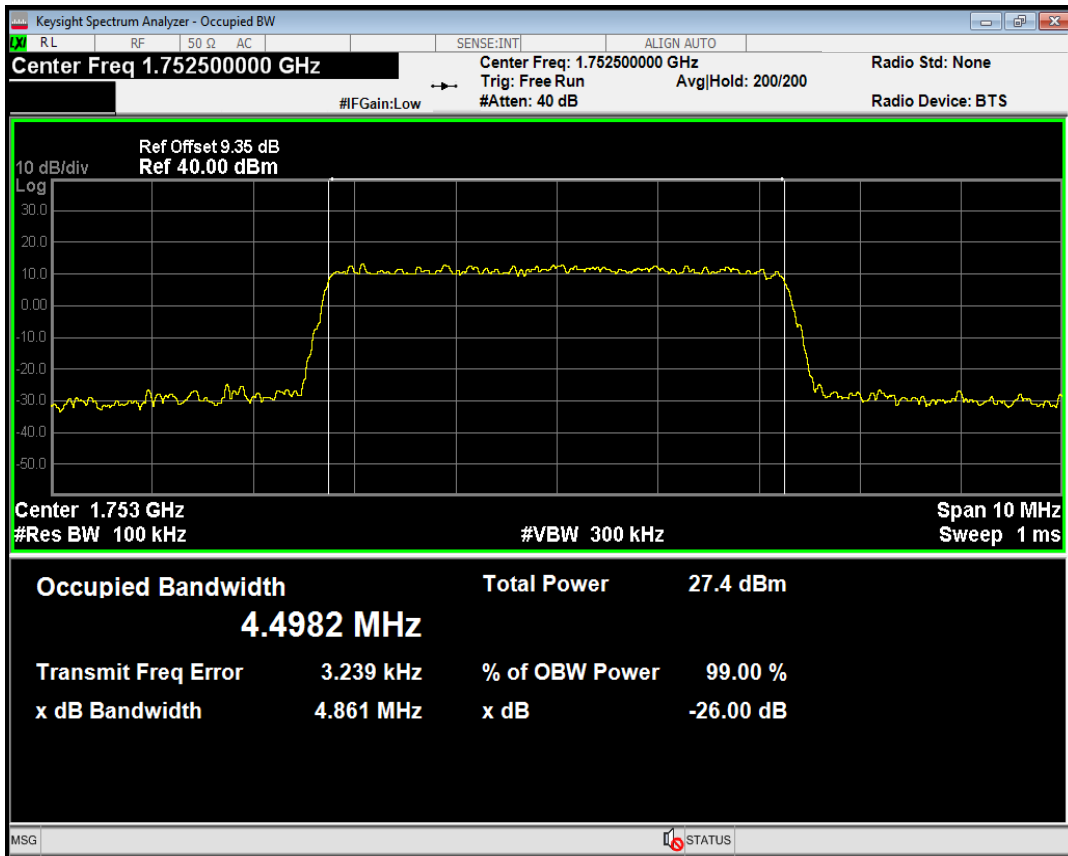

Band4 QAM16 BW=5MHz Channel=20375 RB Size=25 Position=#0