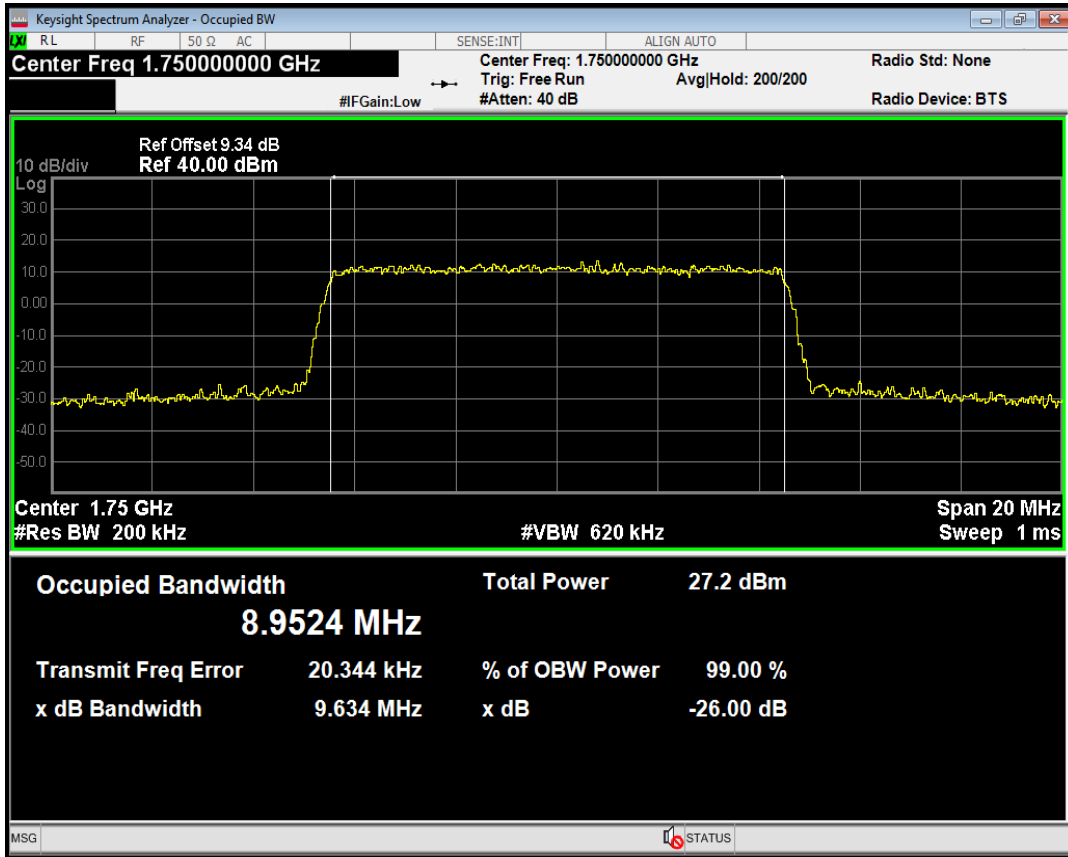

Band4 QAM16 BW=10MHz Channel=20350 RB Size=50 Position=#0