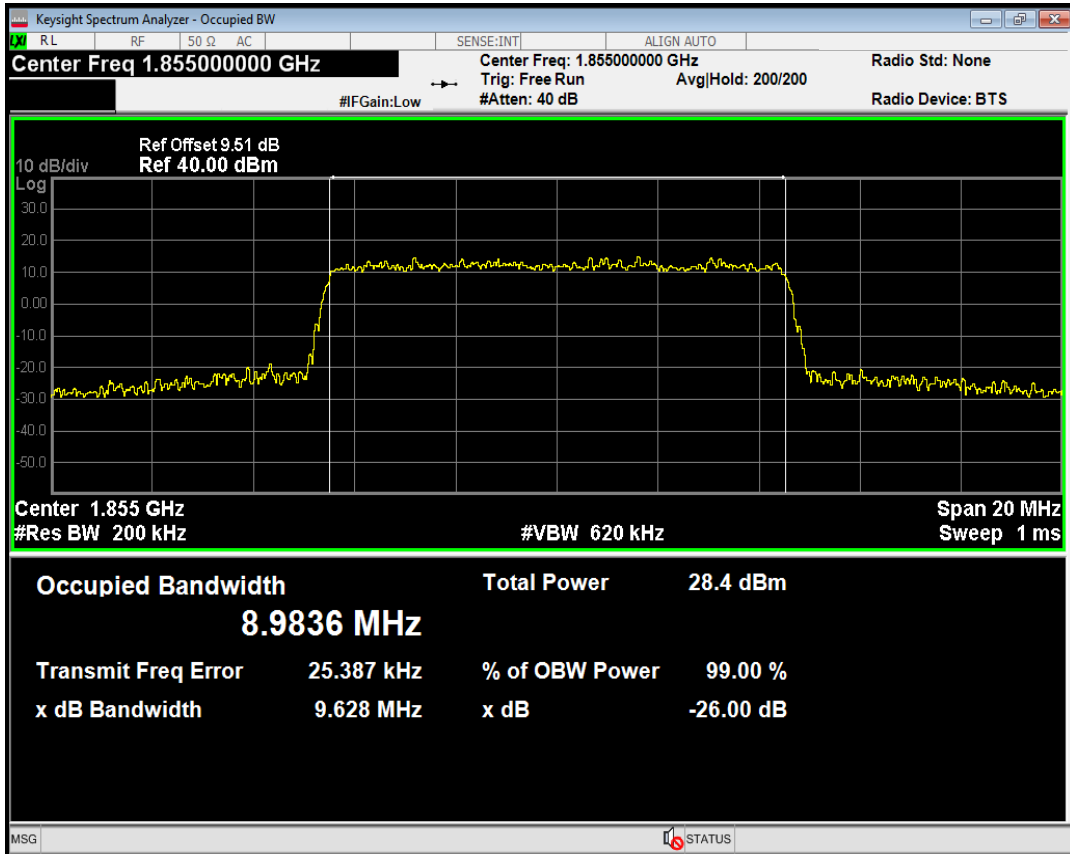

Band2 QAM16 BW=5MHz Channel=18900 RB Size=25 Position=#0

Band2 QAM16 BW=5MHz Channel=19175 RB Size=25 Position=#0

Band2 QPSK BW=10MHz Channel=18650 RB Size=50 Position=#0

Band2 QAM16 BW=10MHz Channel=18650 RB Size=50 Position=#0