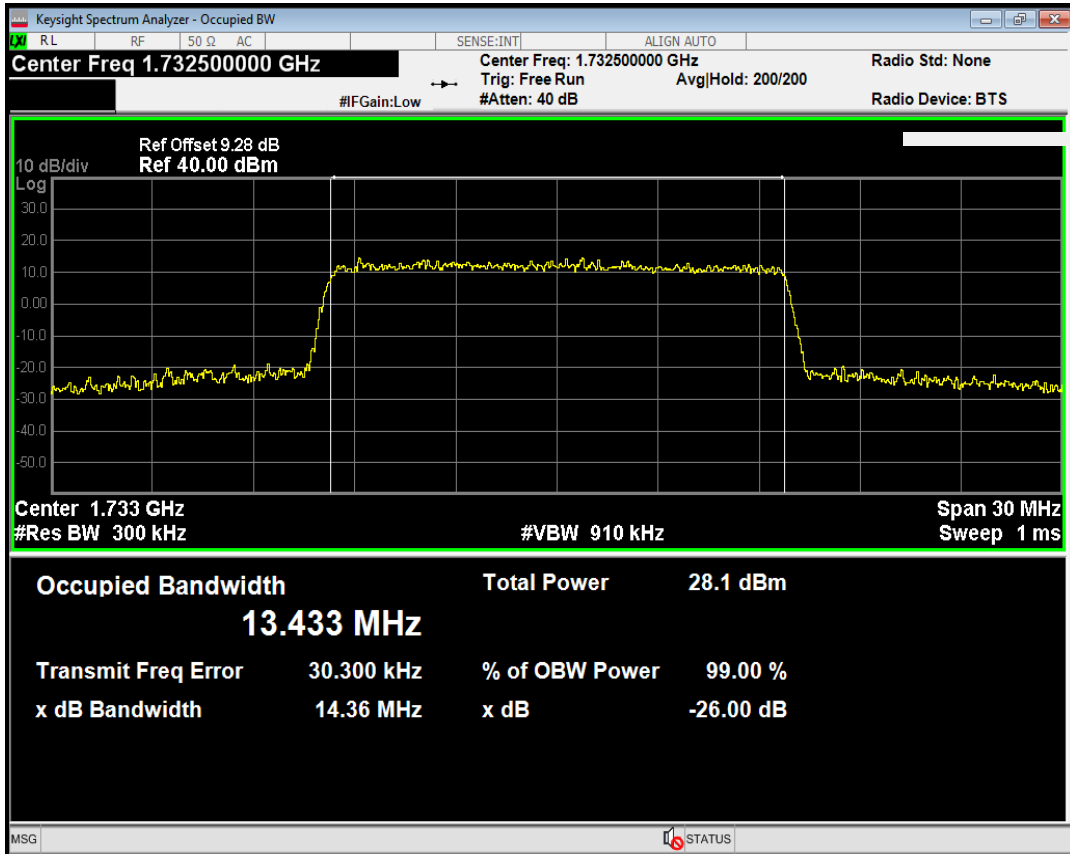

Band4 QAM16 BW=10MHz Channel=20350 RB Size=50 Position=#0

Band4 QAM16 BW=15MHz Channel=20025 RB Size=75 Position=#0

Band4 QPSK BW=15MHz Channel=20175 RB Size=75 Position=#0

Band4 QAM16 BW=15MHz Channel=20175 RB Size=75 Position=#0