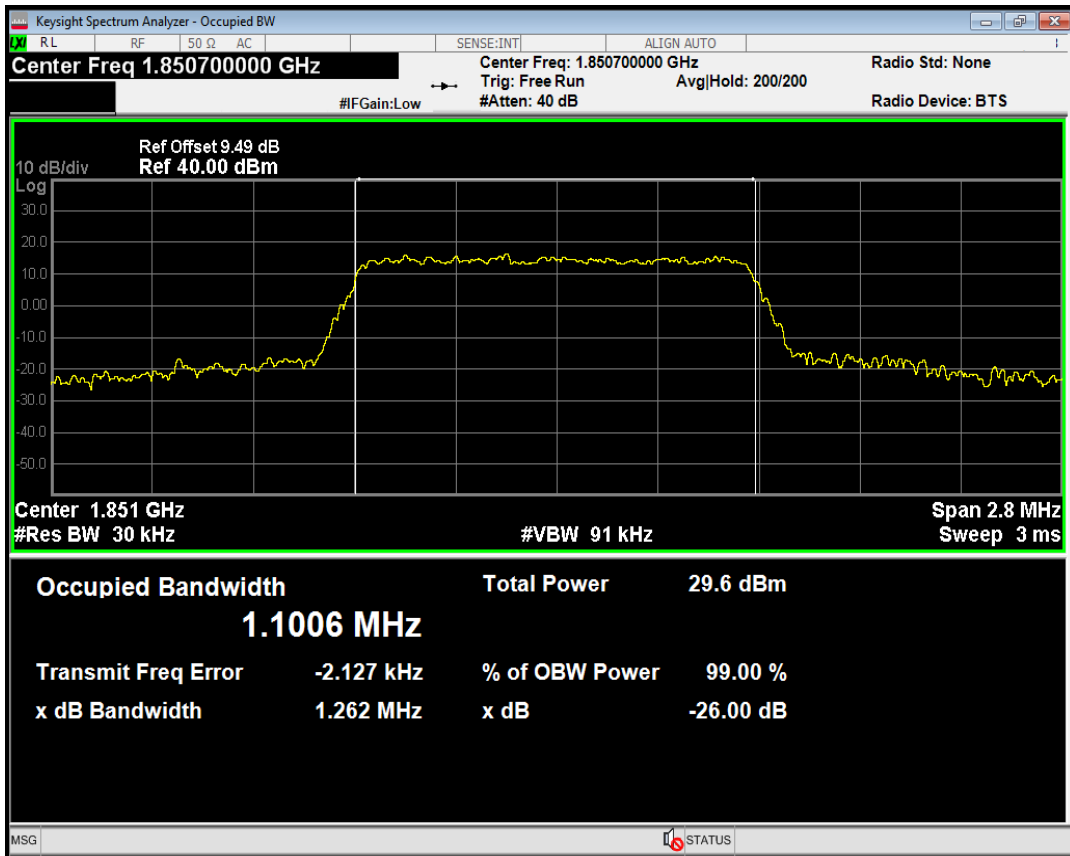

Band2 QPSK BW=1.4MHz Channel=18607 RB Size=6 Position=#0