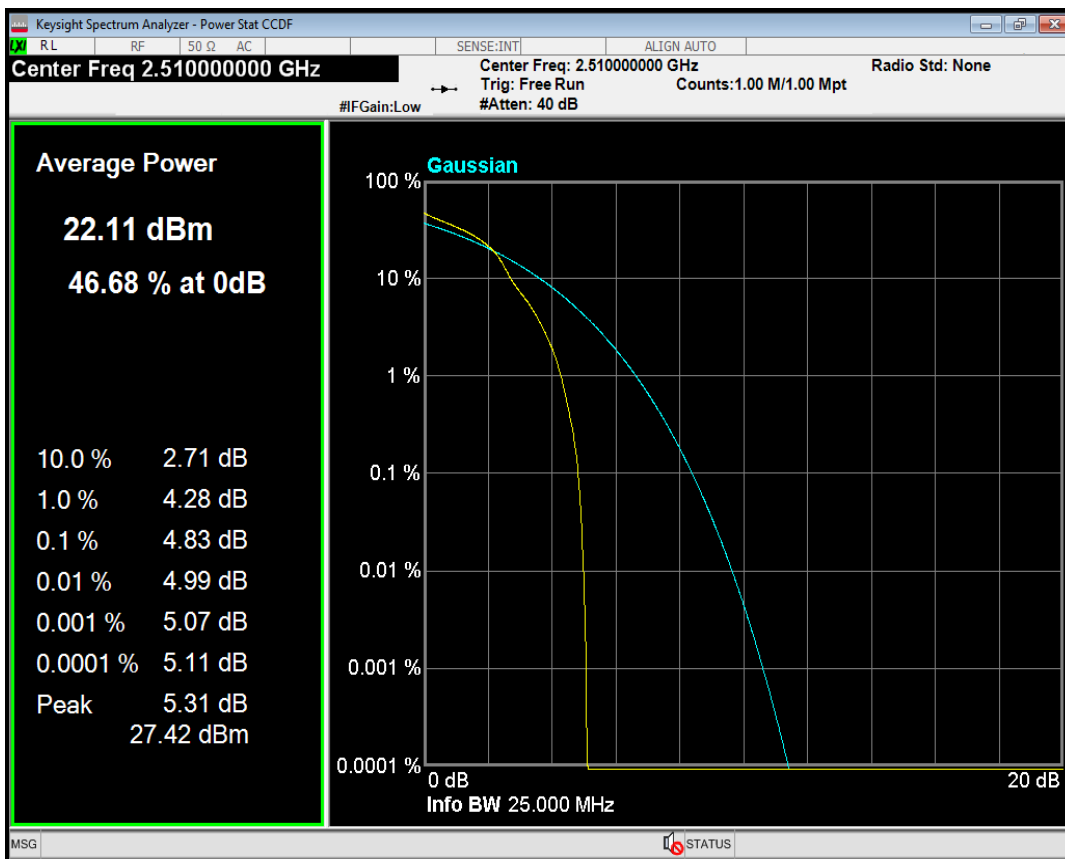

Band7 QAM16 BW=20MHz Channel=20850 RB Size=1 Position=#0