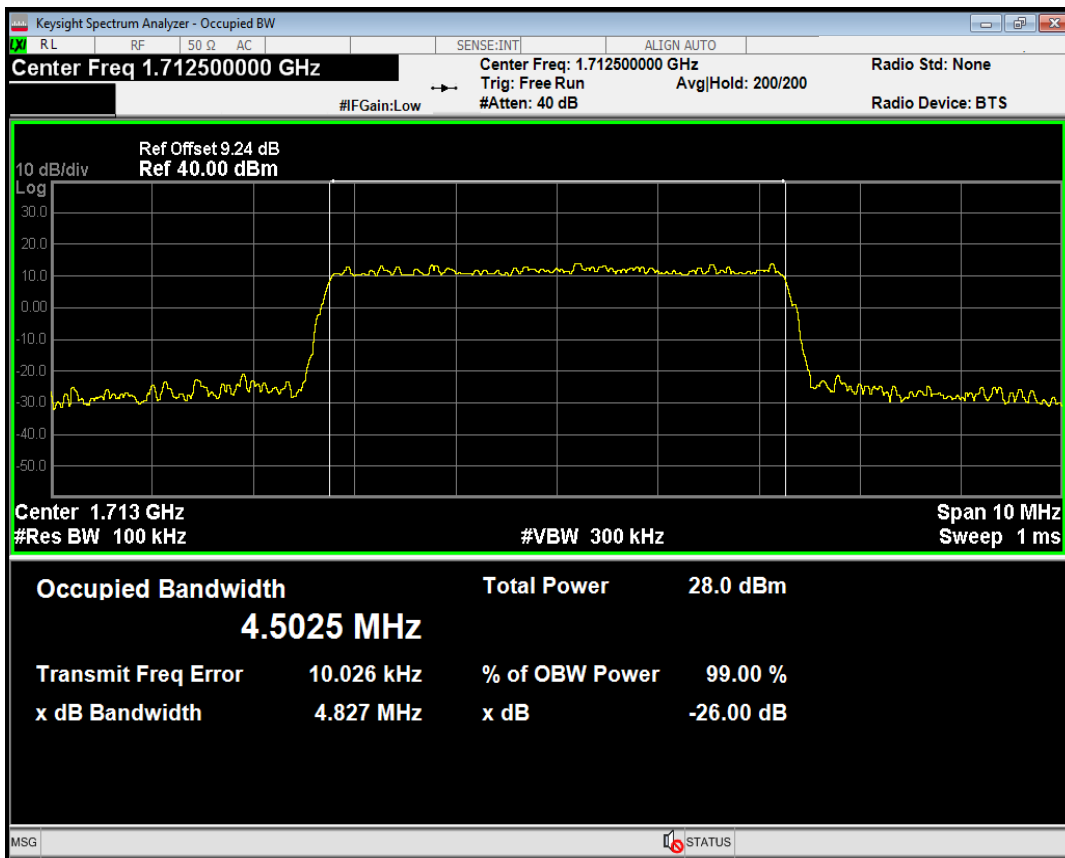

Band66 QAM16 BW=5MHz Channel=131997 RB Size=25 Position=#0