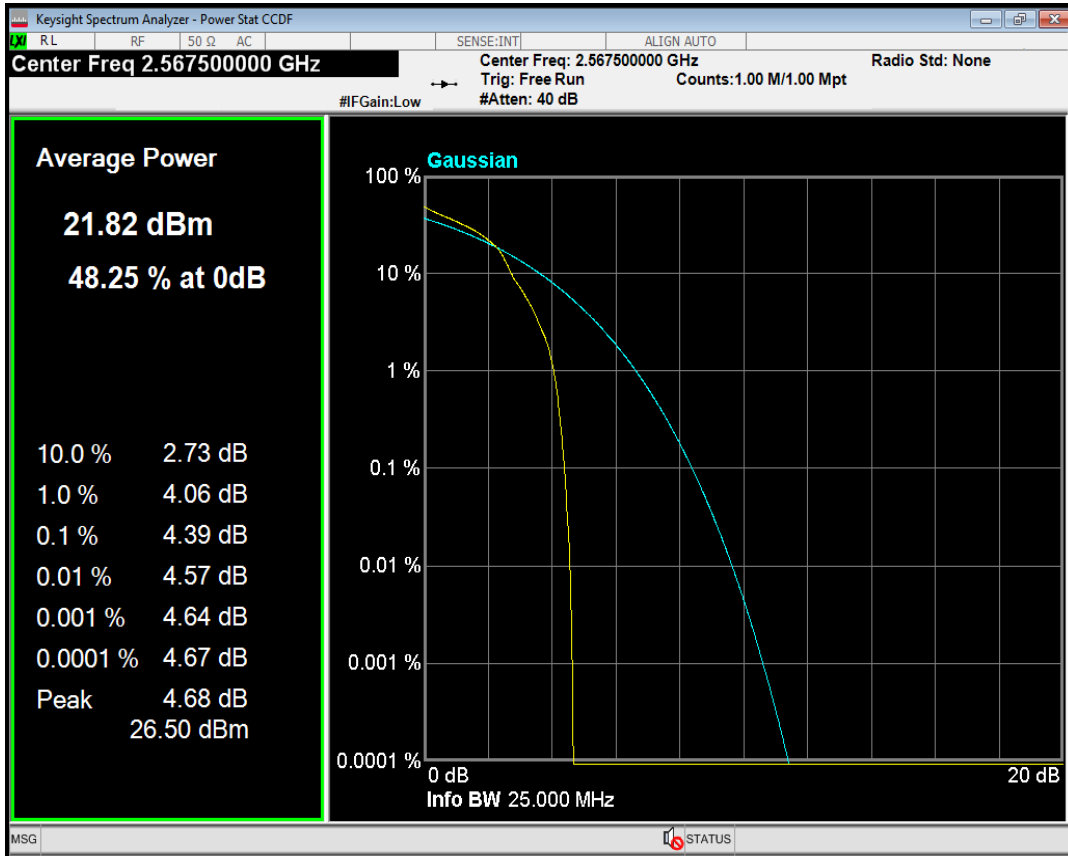

Band7 QPSK BW=5MHz Channel=21100 RB Size=1 Position=#0

Band7 QAM16 BW=5MHz Channel=21100 RB Size=1 Position=#0

Band7 QPSK BW=5MHz Channel=21425 RB Size=1 Position=#0

Band7 QAM16 BW=5MHz Channel=21425 RB Size=1 Position=#0