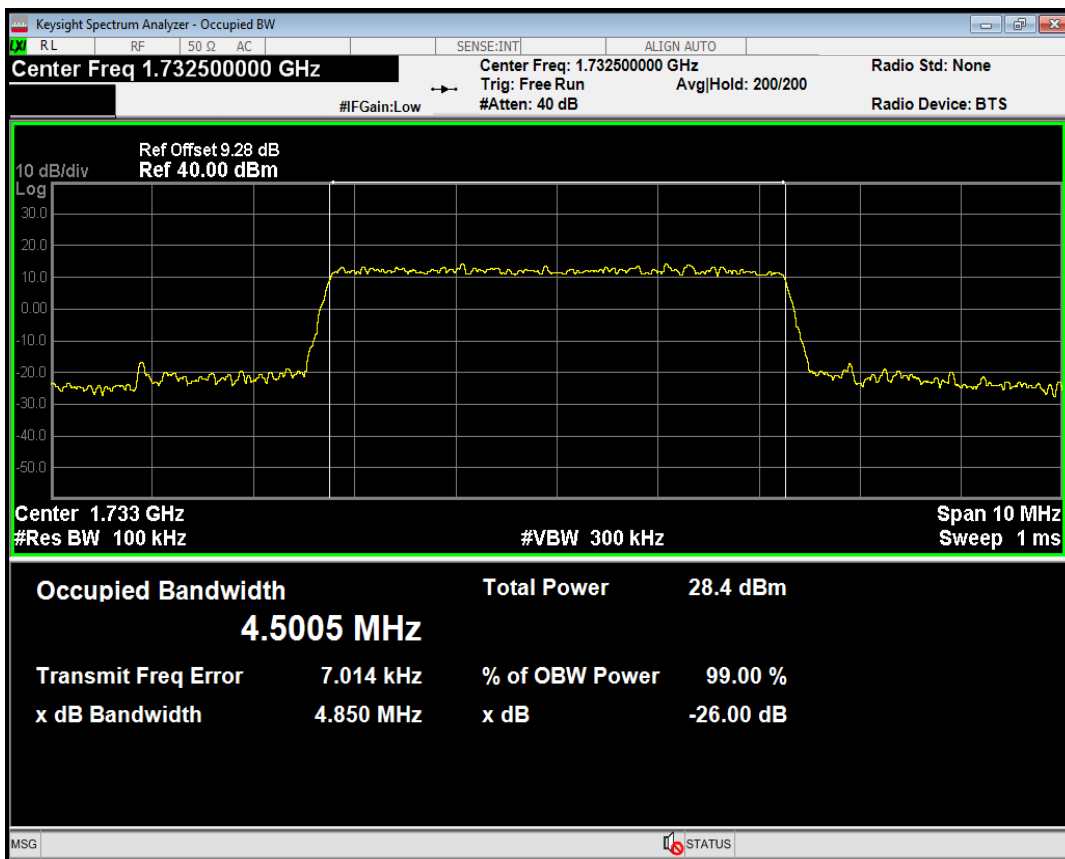

Band4 QPSK BW=5MHz Channel=19975 RB Size=25 Position=#0

Band4 QAM16 BW=5MHz Channel=19975 RB Size=25 Position=#0

Band4 QPSK BW=5MHz Channel=20175 RB Size=25 Position=#0

Band4 QAM16 BW=5MHz Channel=20175 RB Size=25 Position=#0