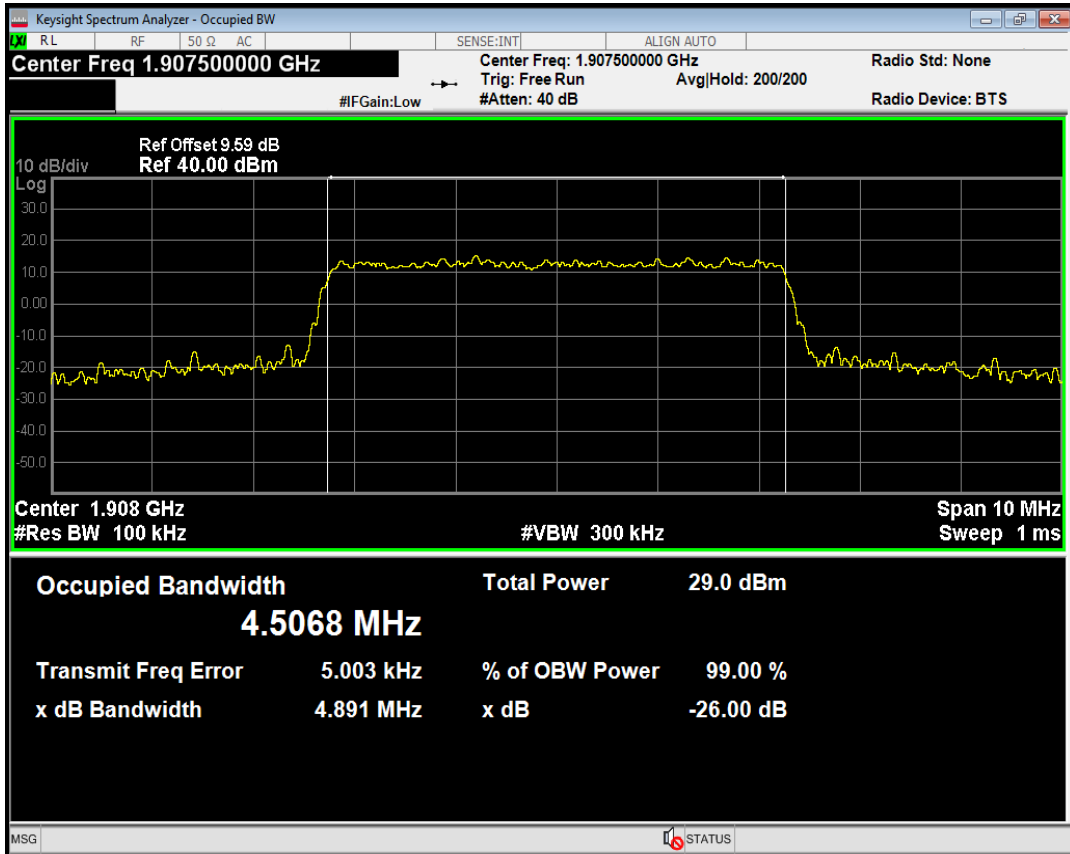

Band2 QAM16 BW=5MHz Channel=19175 RB Size=25 Position=#0