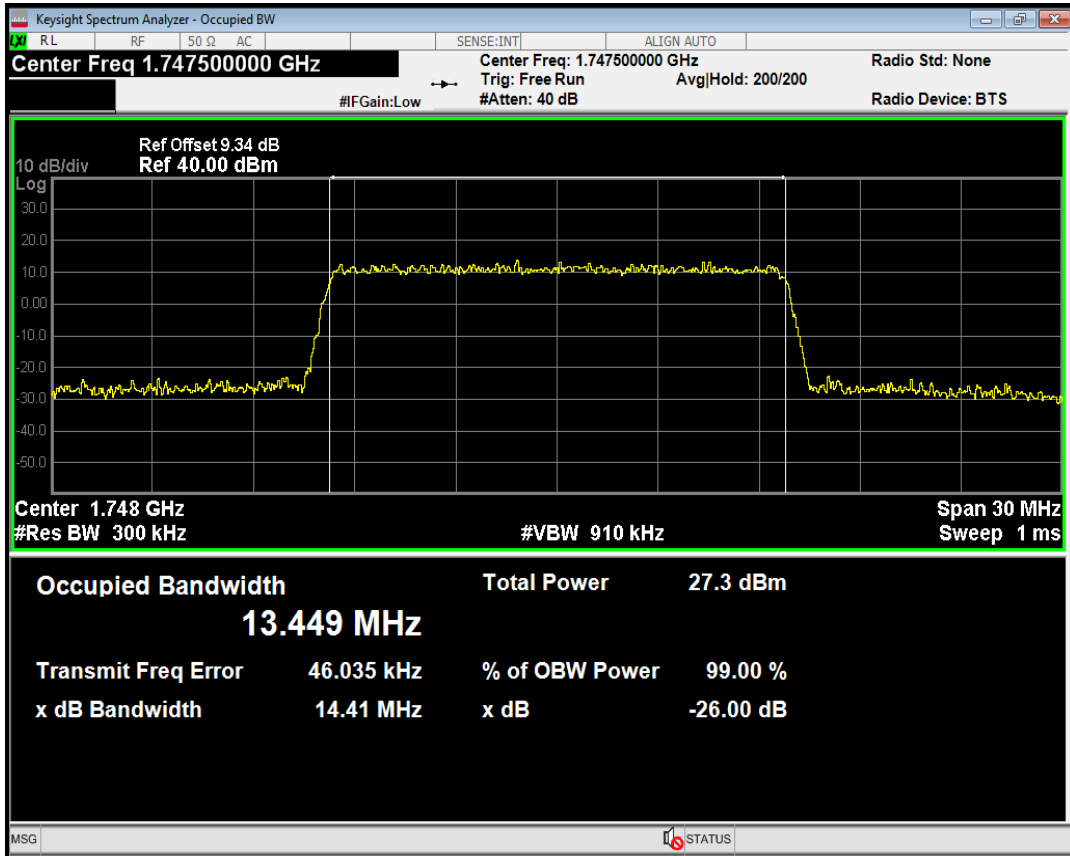

Band4 QAM16 BW=15MHz Channel=20325 RB Size=75 Position=#0