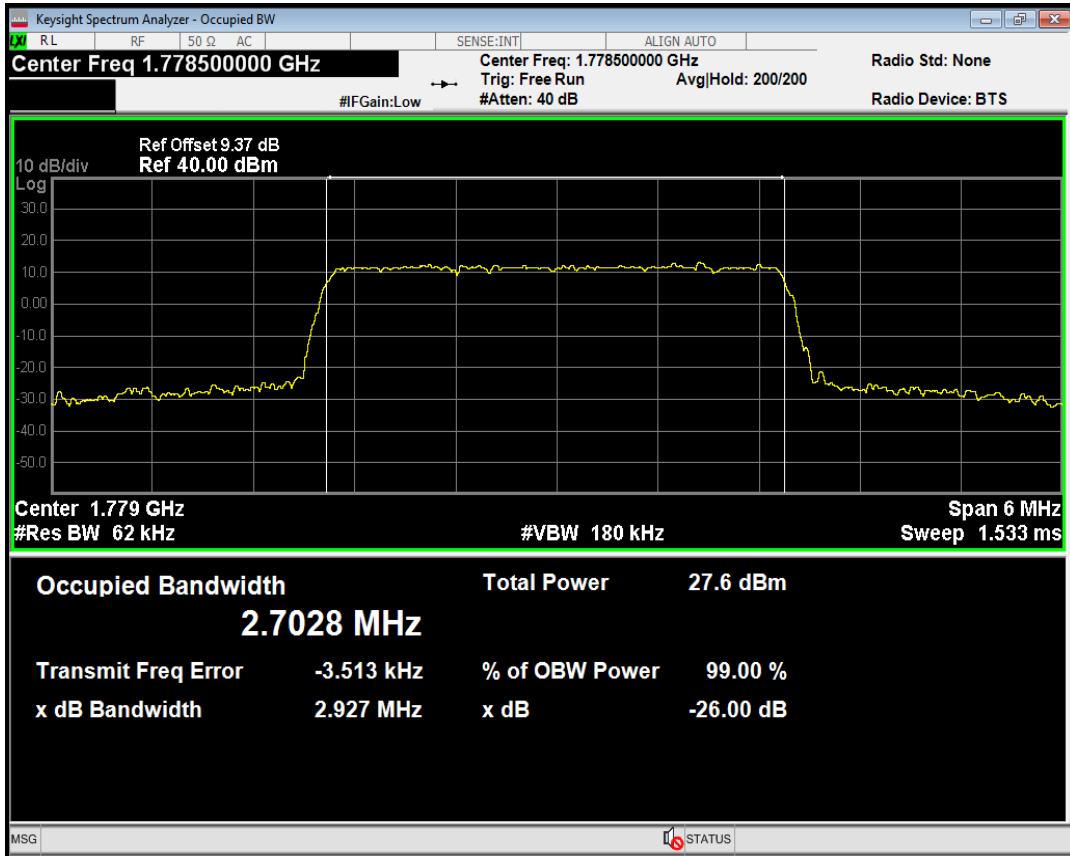

Band66 QAM16 BW=3MHz Channel=132322 RB Size=15 Position=#0

Band66 QPSK BW=3MHz Channel=132322 RB Size=15 Position=#0

Band66 QPSK BW=3MHz Channel=132657 RB Size=15 Position=#0

Band66 QAM16 BW=3MHz Channel=132657 RB Size=15 Position=#0