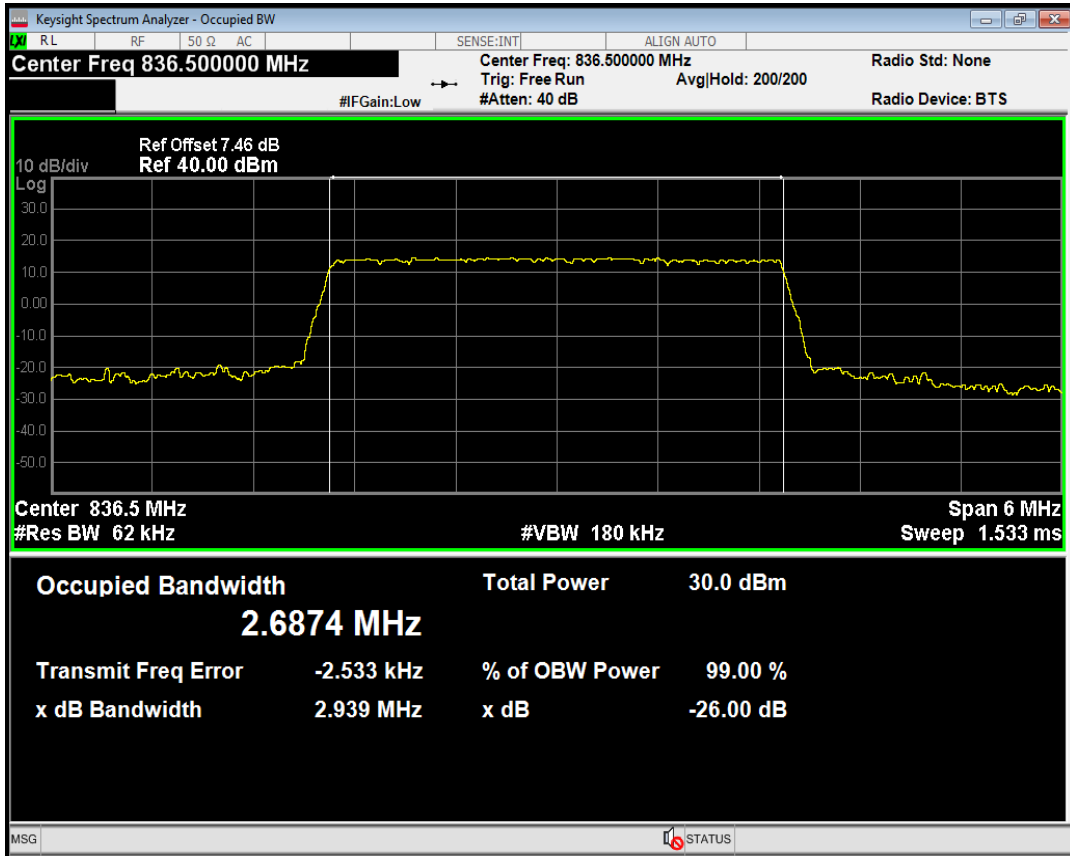

Band5 QAM16 BW=3MHz Channel=20525 RB Size=15 Position=#0