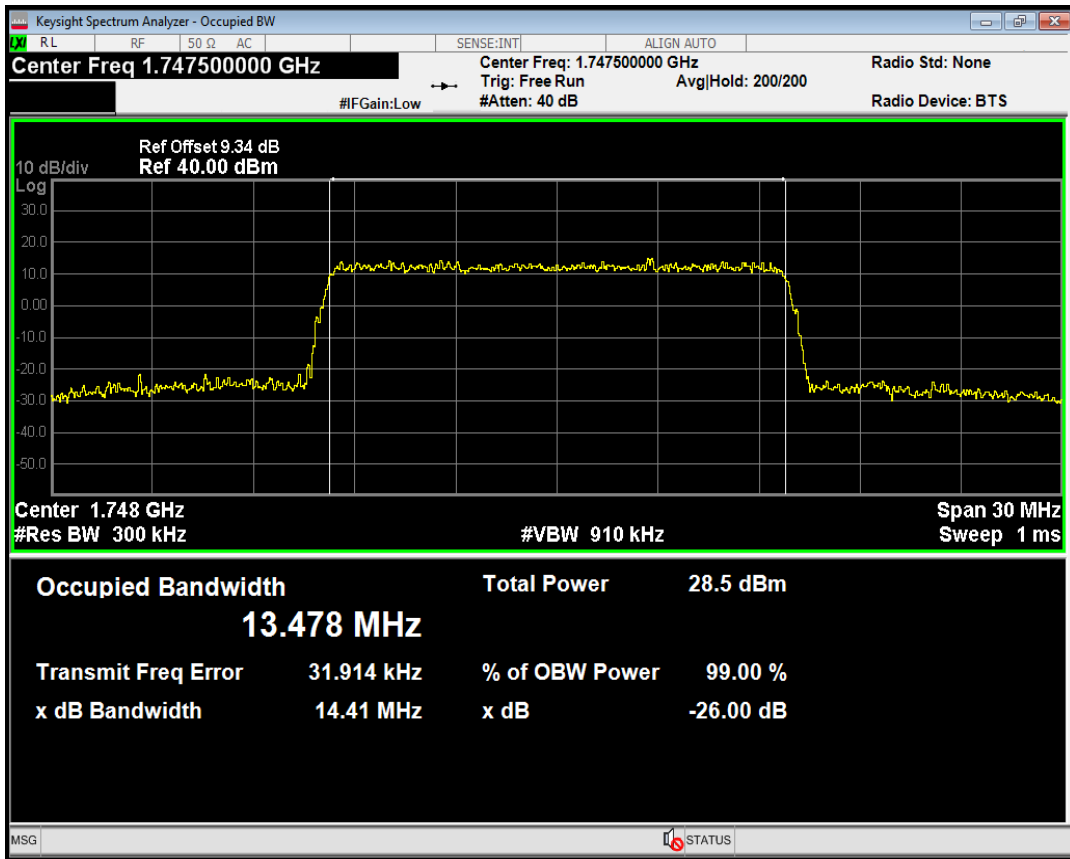

Band4 QPSK BW=15MHz Channel=20325 RB Size=75 Position=#0