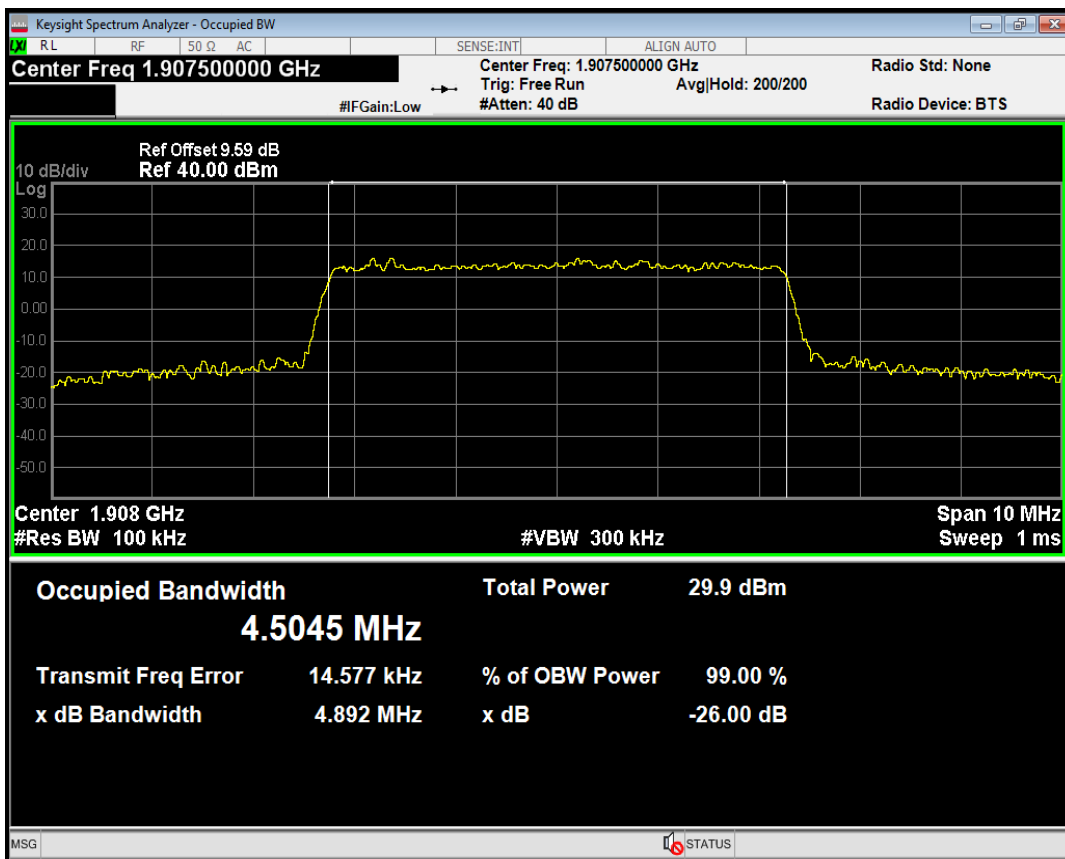

Band2 QAM16 BW=3MHz Channel=19185 RB Size=15 Position=#0

Band2 QAM16 BW=5MHz Channel=18625 RB Size=25 Position=#0

Band2 QPSK BW=5MHz Channel=18900 RB Size=25 Position=#0

Band2 QPSK BW=5MHz Channel=19175 RB Size=25 Position=#0