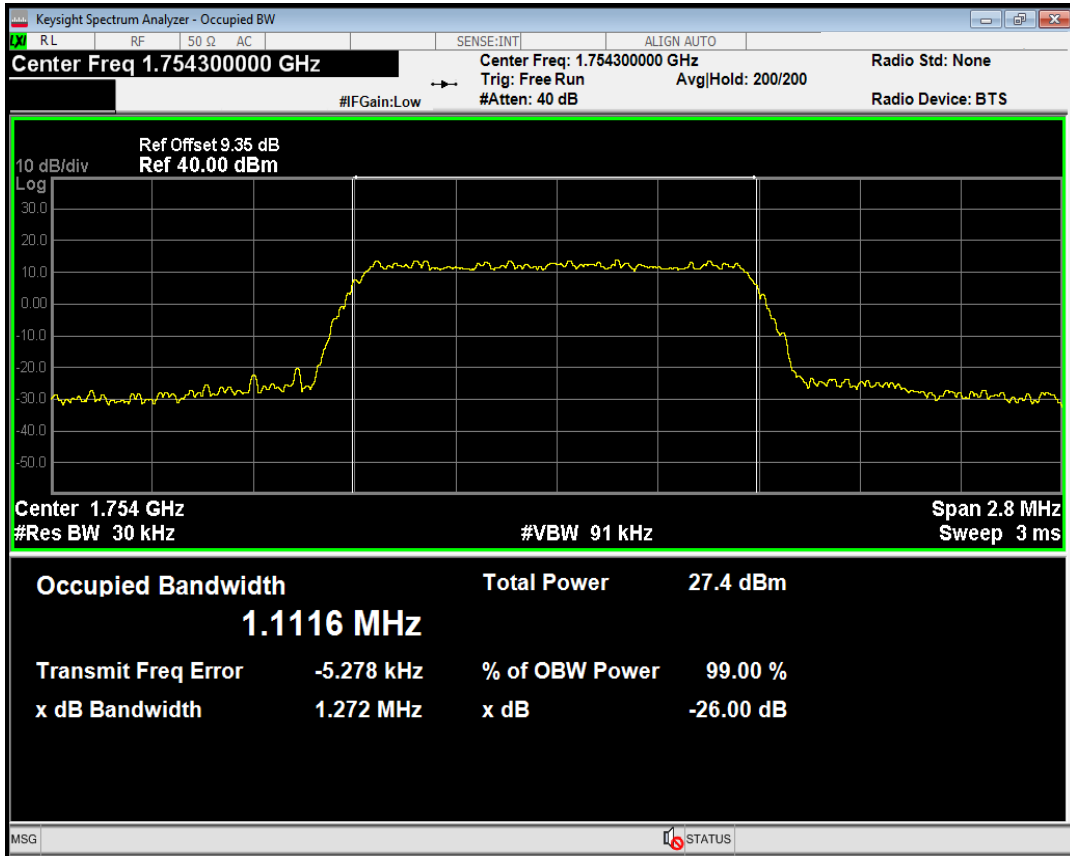

Band4 QPSK BW=3MHz Channel=19965 RB Size=15 Position=#0

Band4 QAM16 BW=1.4MHz Channel=20393 RB Size=6 Position=#0