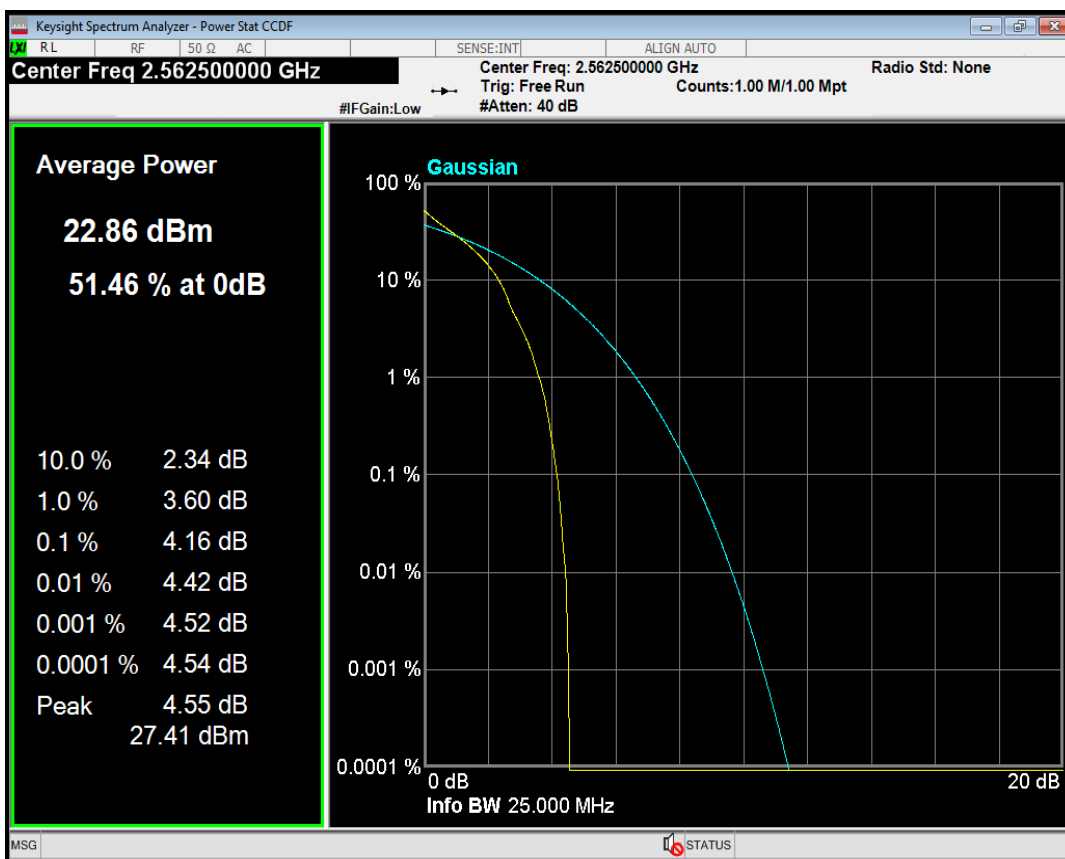

Band7 QPSK BW=15MHz Channel=21375 RB Size=1 Position=#0