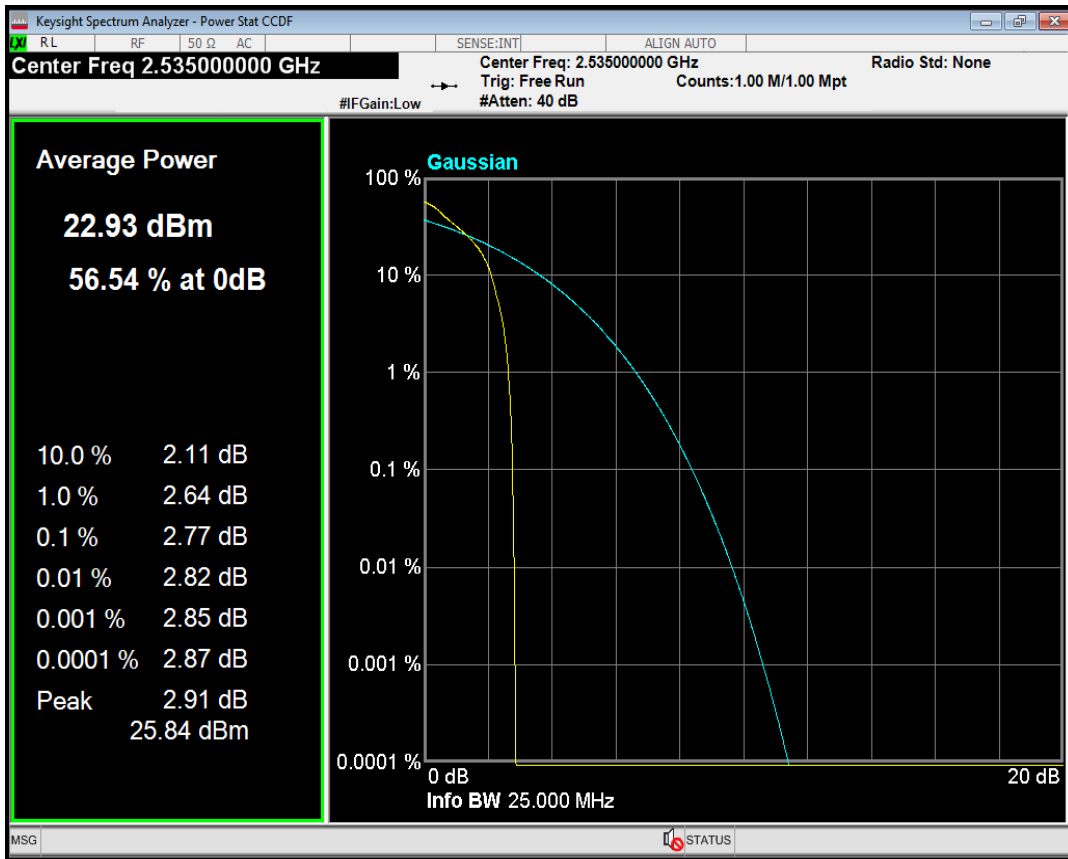

Band7 QPSK BW=5MHz Channel=21100 RB Size=1 Position=#0