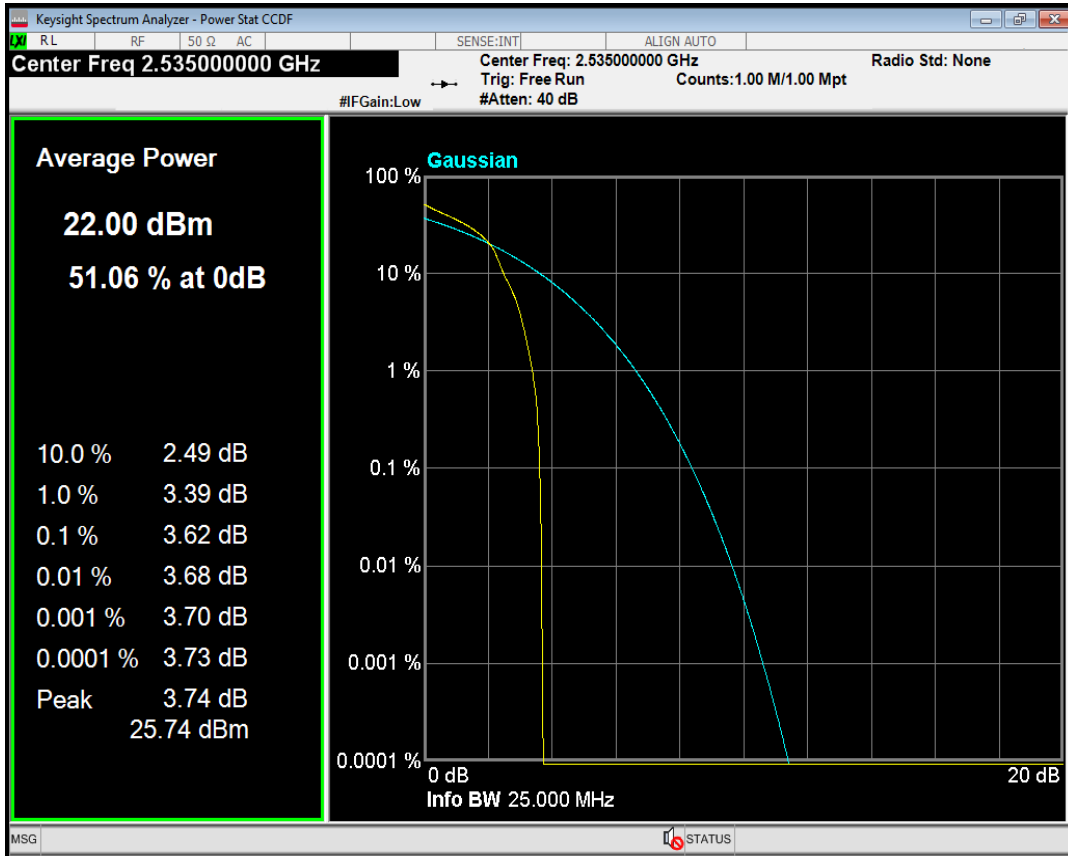

Band7 QAM16 BW=5MHz Channel=21100 RB Size=1 Position=#0