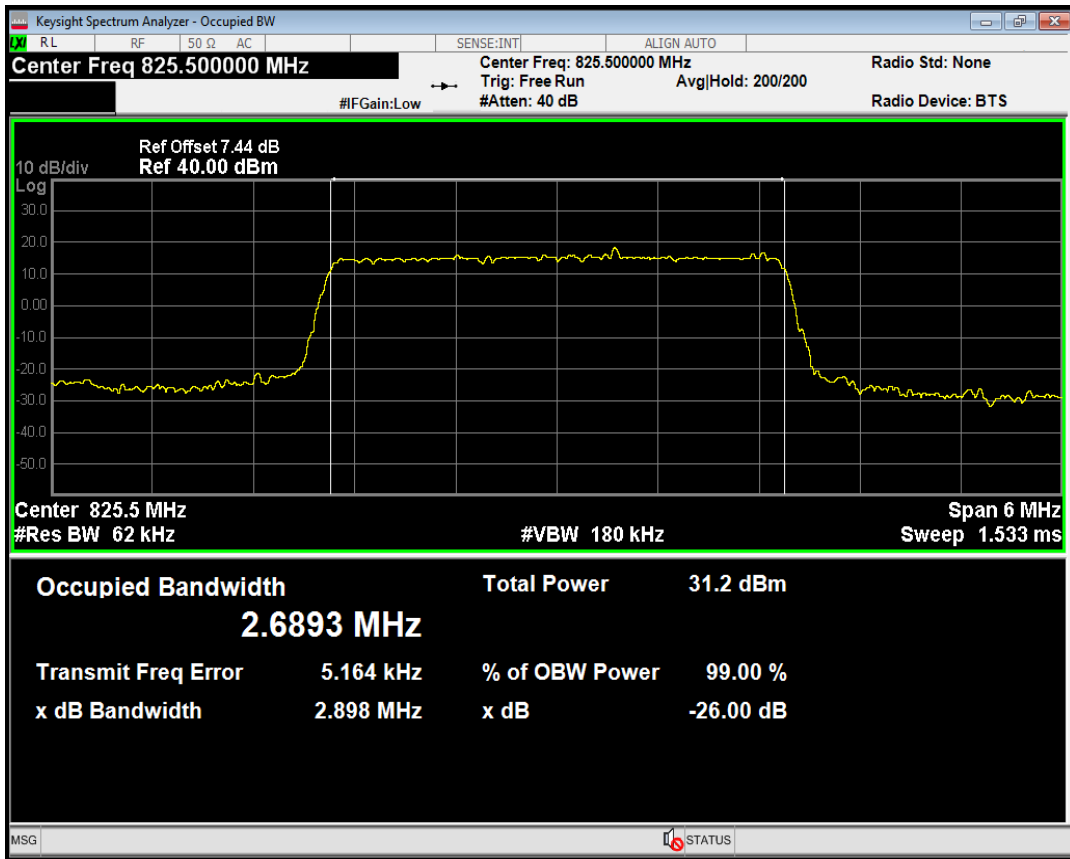

Band5 QPSK BW=3MHz Channel=20415 RB Size=15 Position=#0