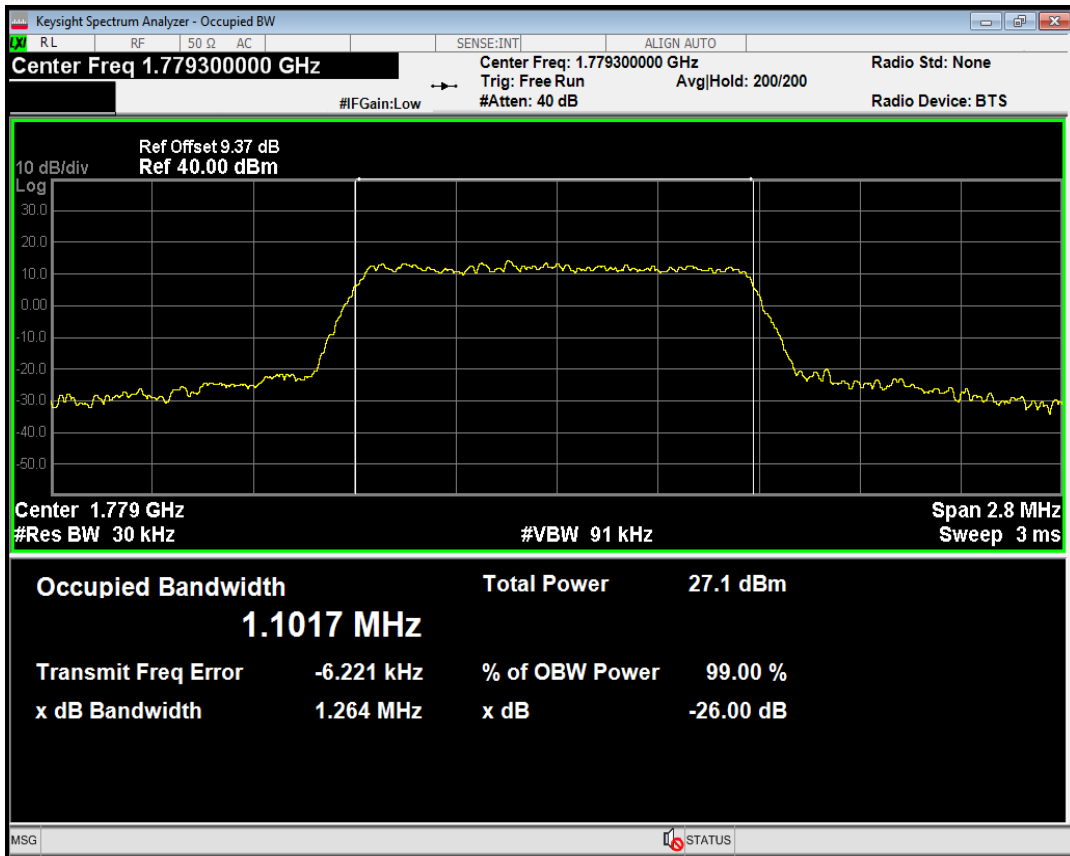

Band66 QAM16 BW=1.4MHz Channel=132665 RB Size=6 Position=#0