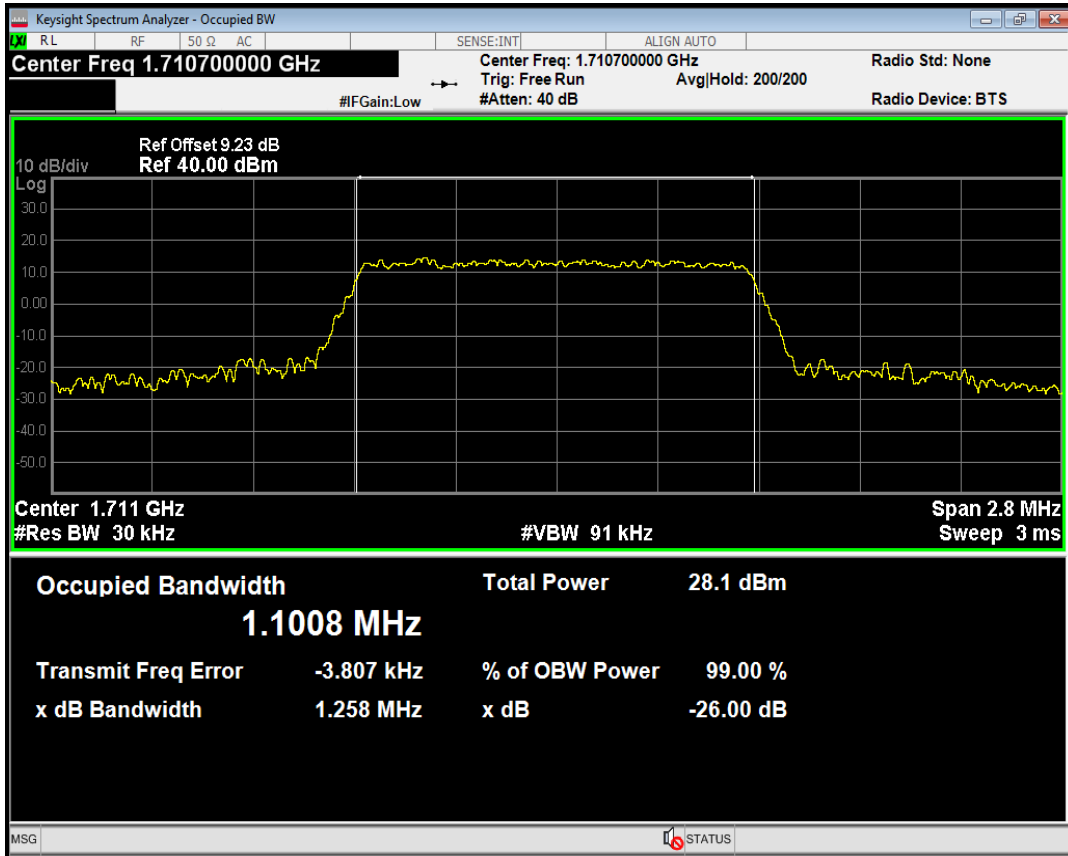

Band66 QAM16 BW=1.4MHz Channel=131979 RB Size=6 Position=#0