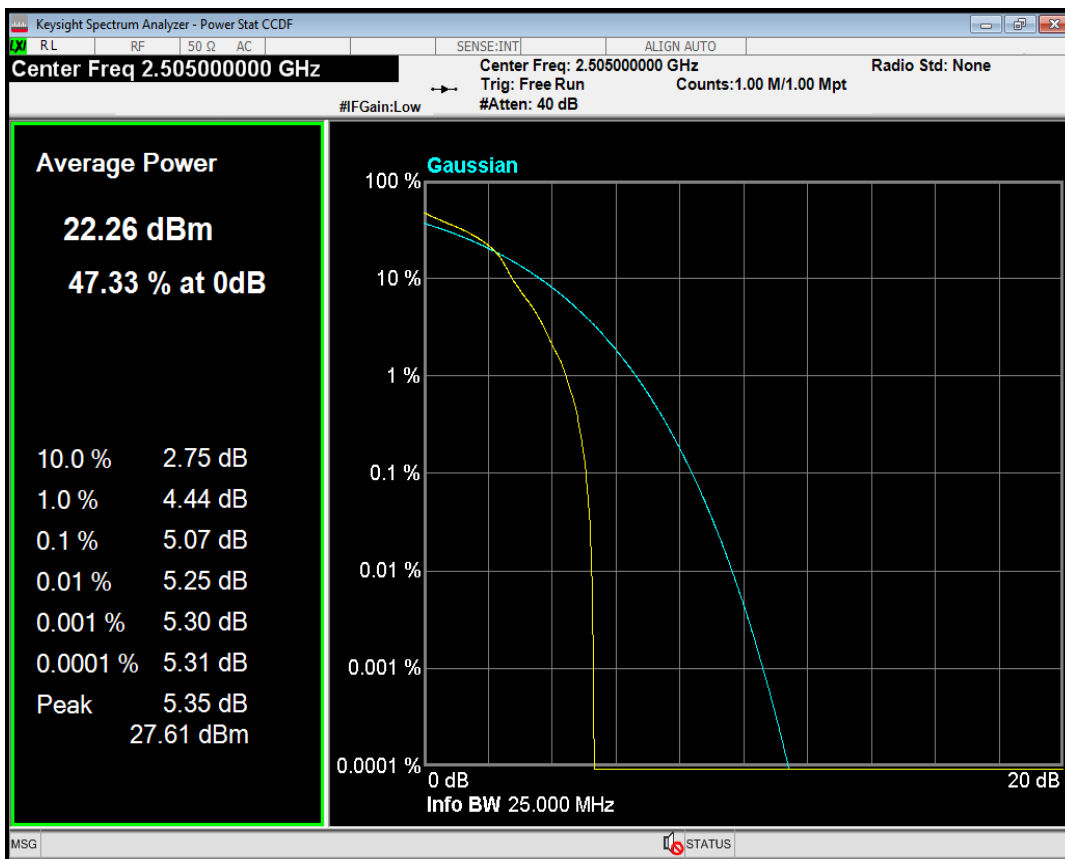

Band7 QAM16 BW=10MHz Channel=20800 RB Size=1 Position=#0