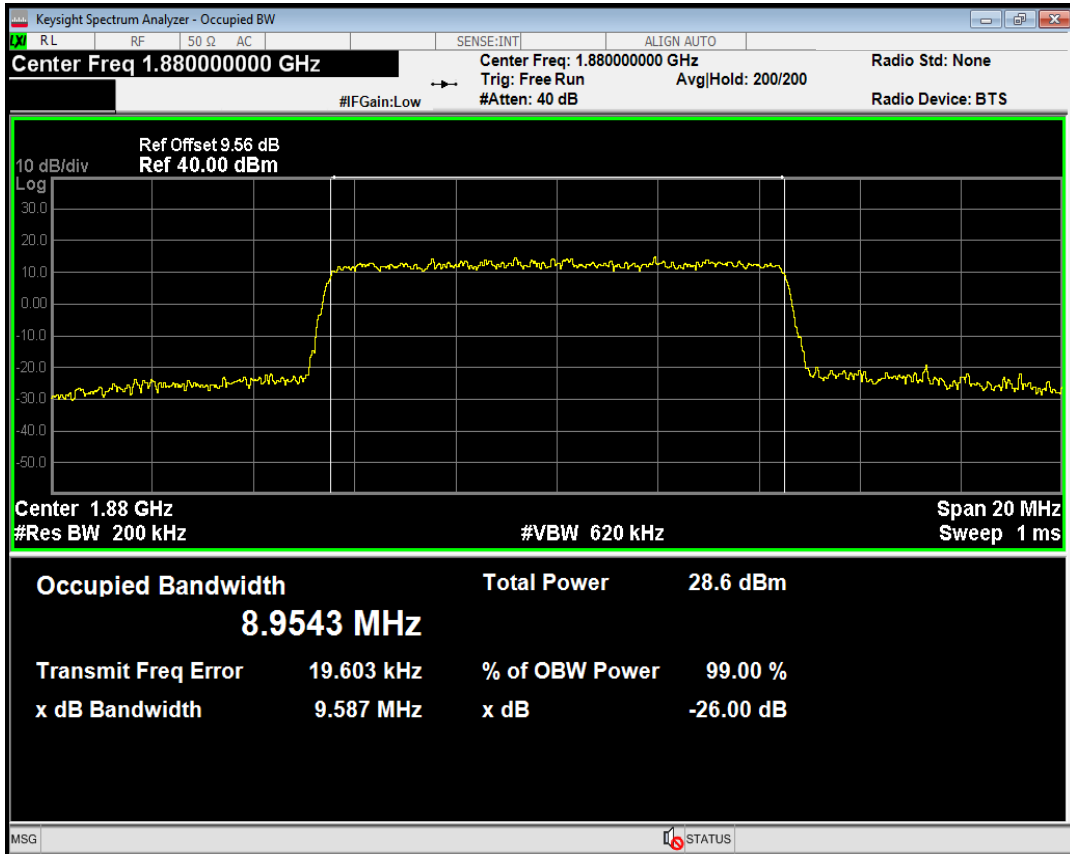

Band2 QAM16 BW=10MHz Channel=18900 RB Size=50 Position=#0