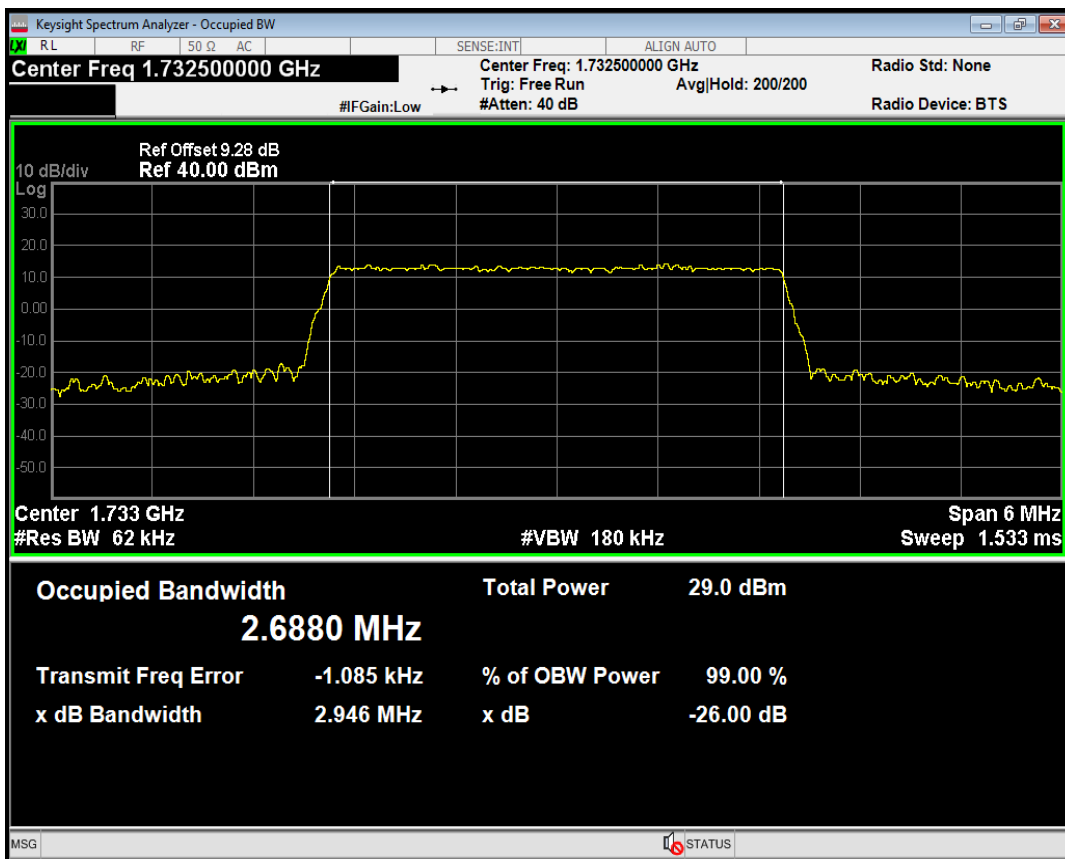

Band4 QAM16 BW=3MHz Channel=20175 RB Size=15 Position=#0