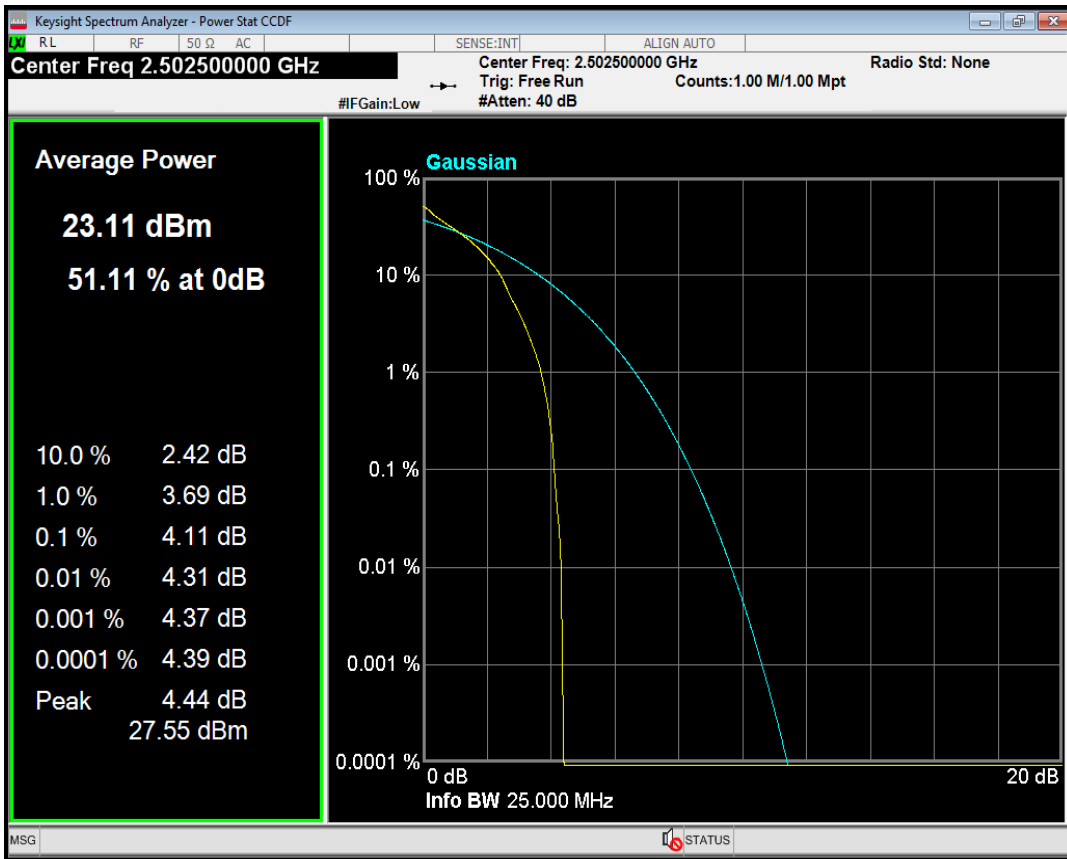

Band7 QPSK BW=5MHz Channel=20775 RB Size=1 Position=#0