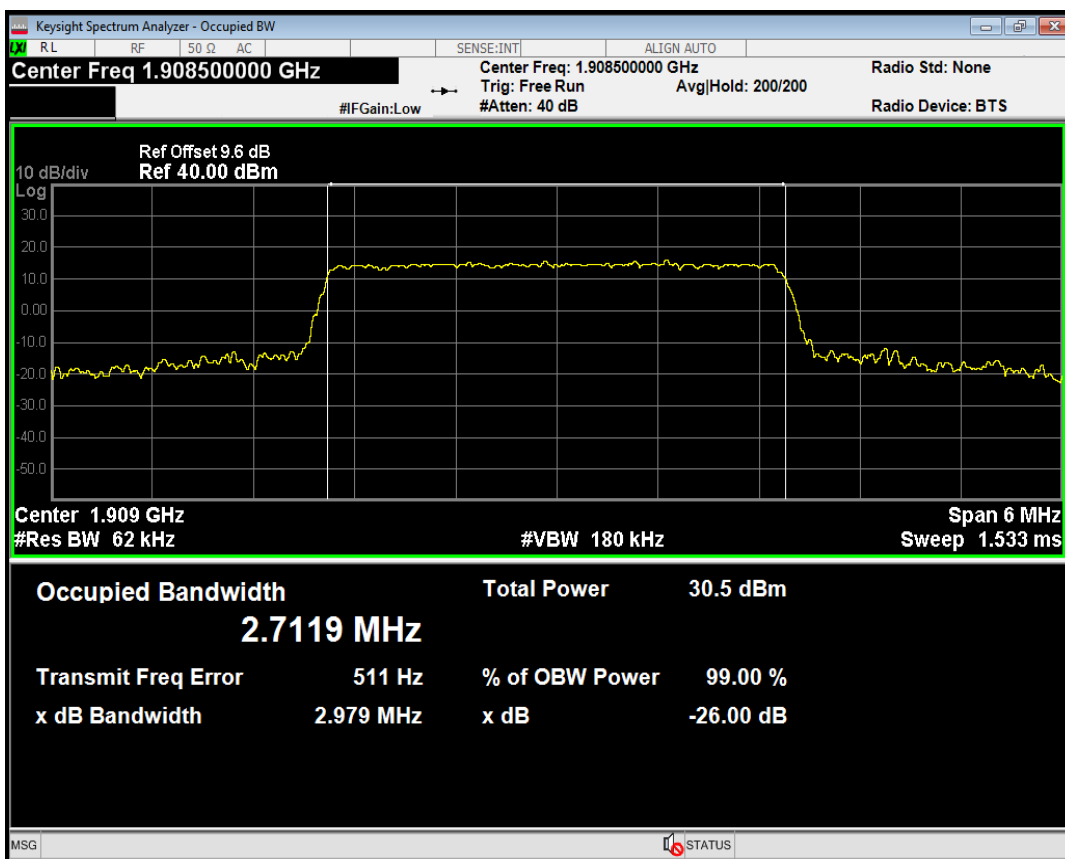

Band2 QPSK BW=3MHz Channel=19185 RB Size=15 Position=#0