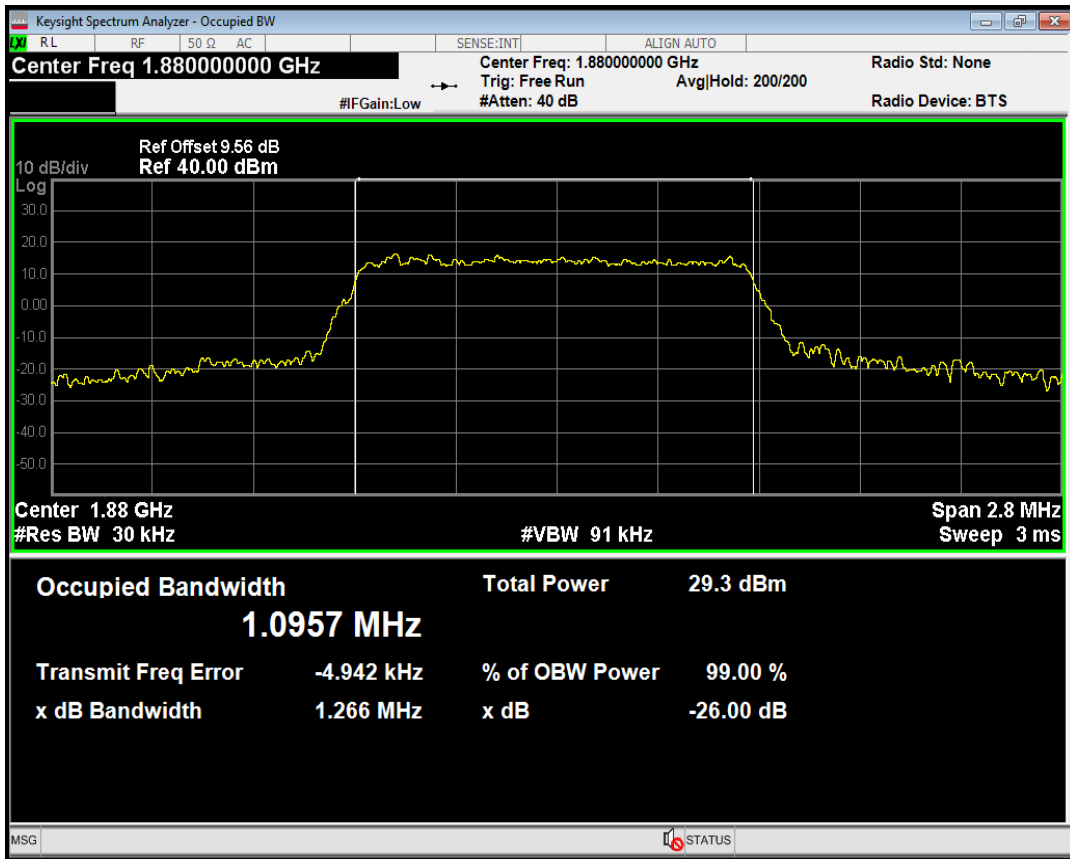

Band2 QAM16 BW=1.4MHz Channel=18900 RB Size=6 Position=#0