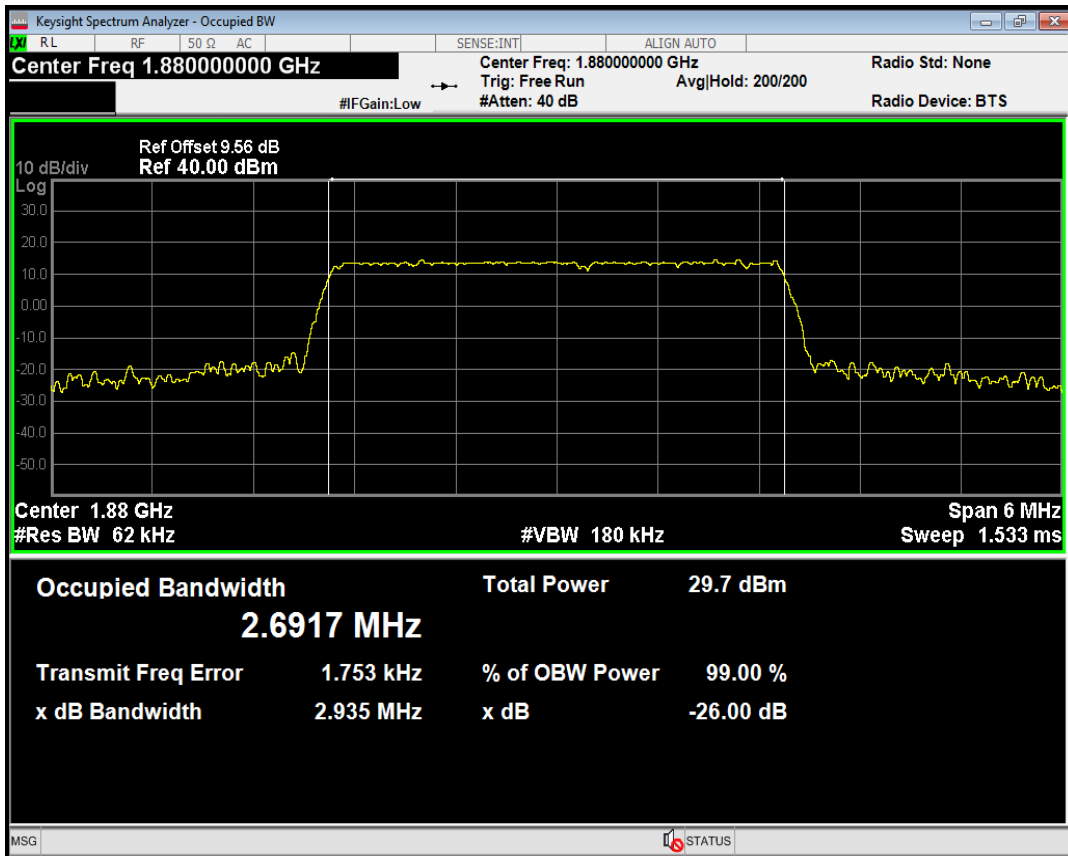

Band2 QAM16 BW=3MHz Channel=18900 RB Size=15 Position=#0