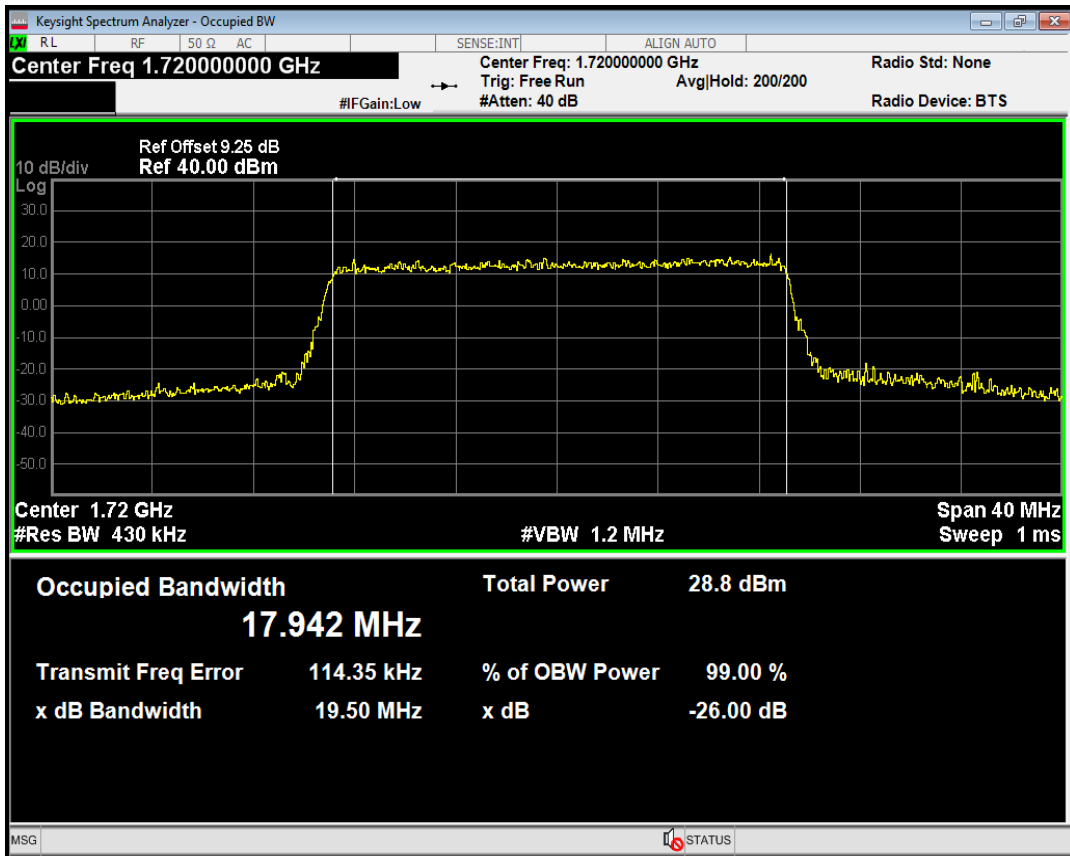

Band4 QPSK BW=20MHz Channel=20050 RB Size=100 Position=#0