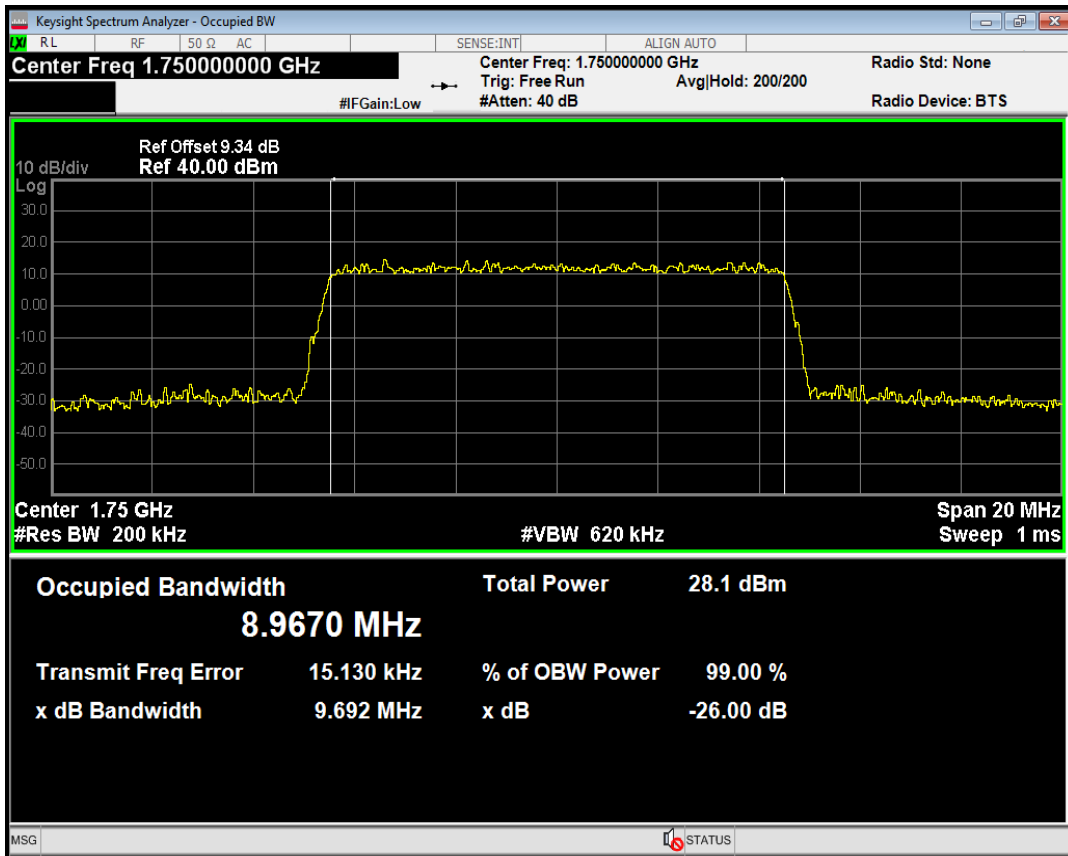

Band4 QPSK BW=10MHz Channel=20350 RB Size=50 Position=#0