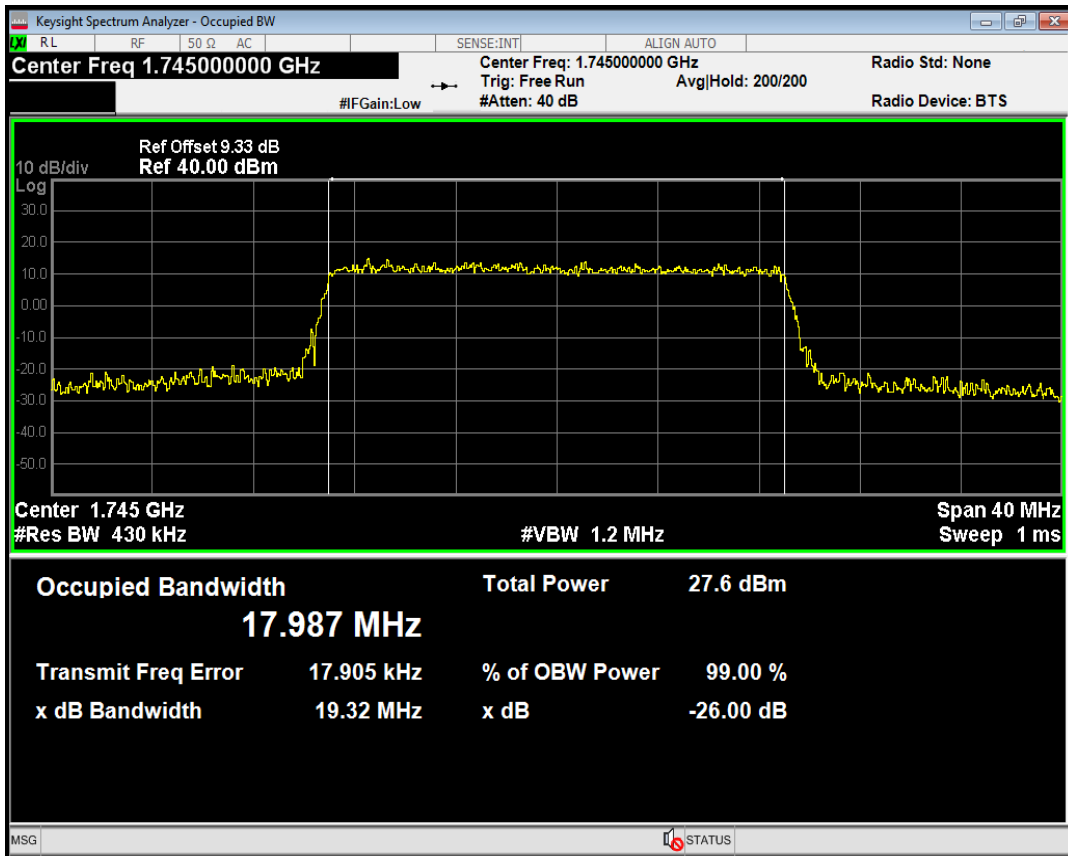

Band4 QAM16 BW=20MHz Channel=20300 RB Size=100 Position=#0