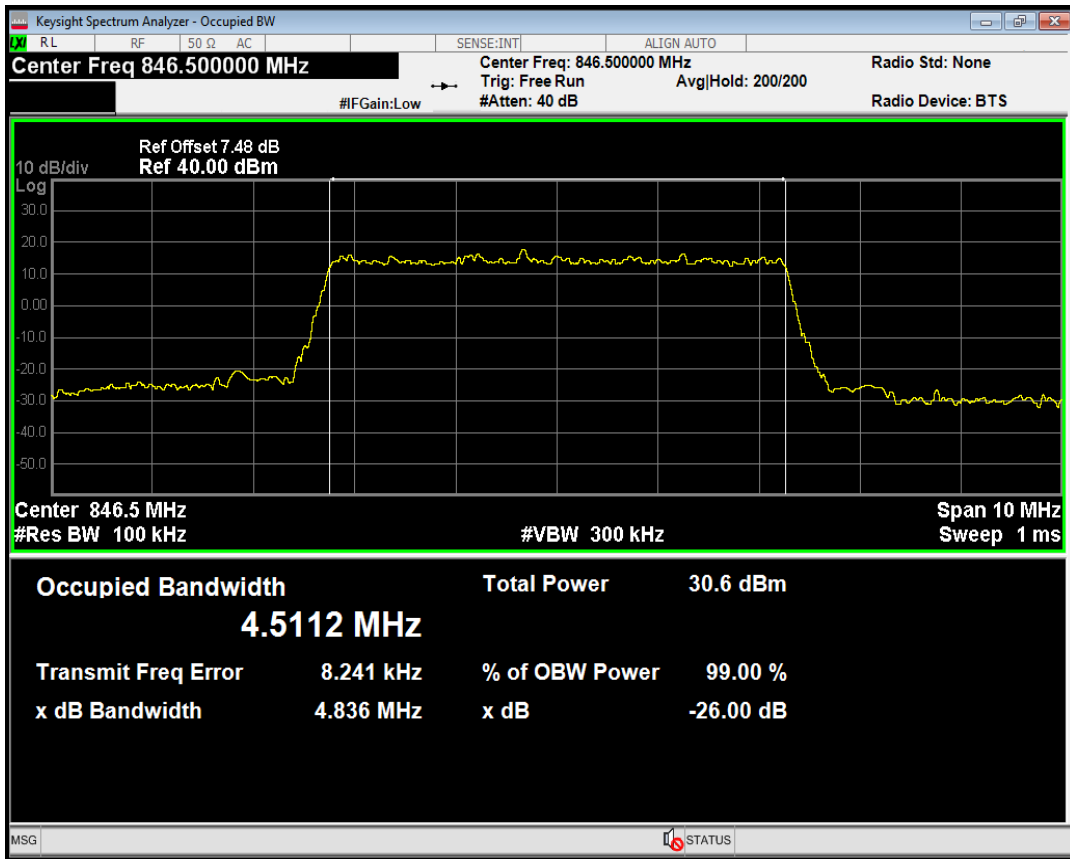

Band5 QAM16 BW=5MHz Channel=20625 RB Size=25 Position=#0

Band5 QPSK BW=5MHz Channel=20625 RB Size=25 Position=#0