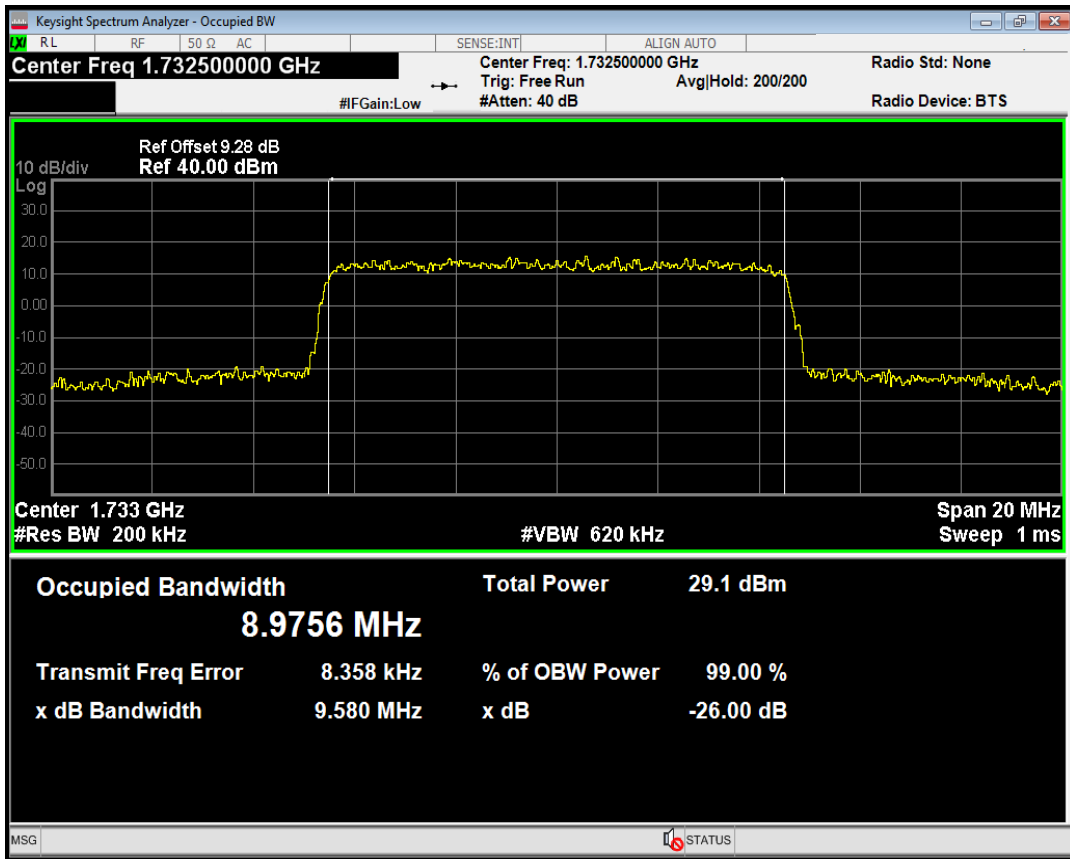

Band4 QPSK BW=10MHz Channel=20175 RB Size=50 Position=#0