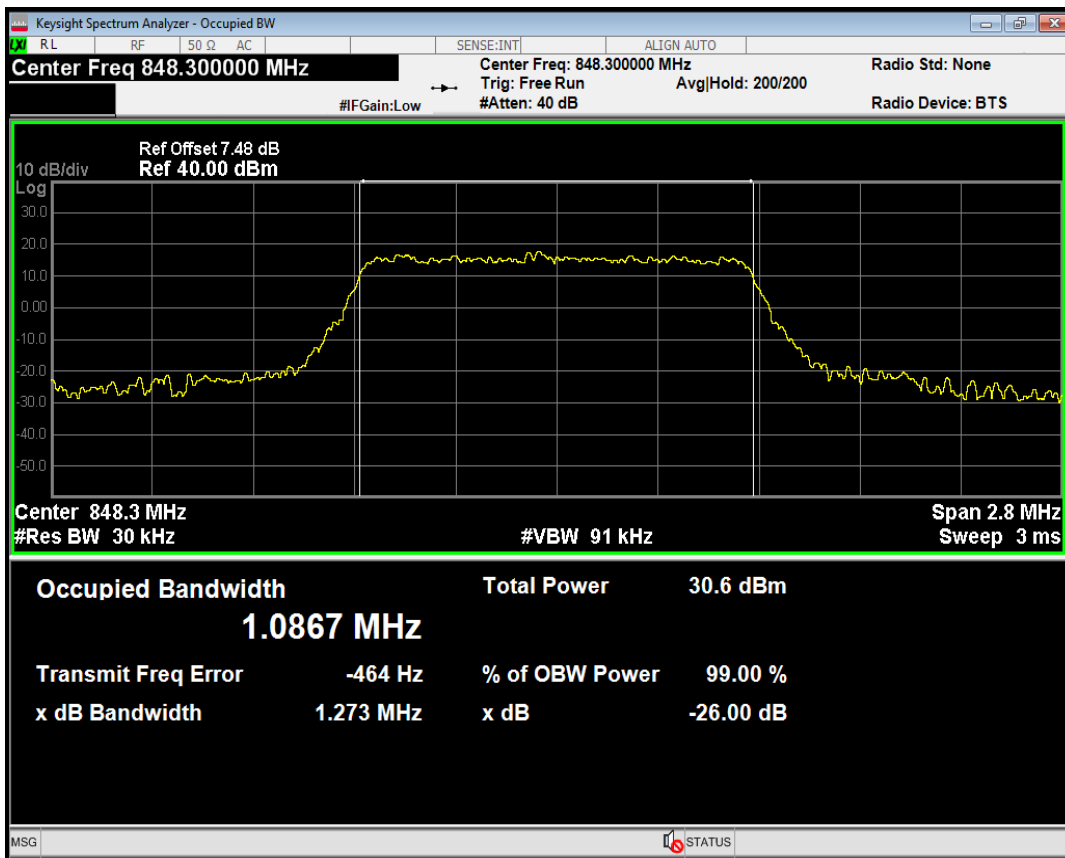

Band5 QPSK BW=1.4MHz Channel=20643 RB Size=6 Position=#0