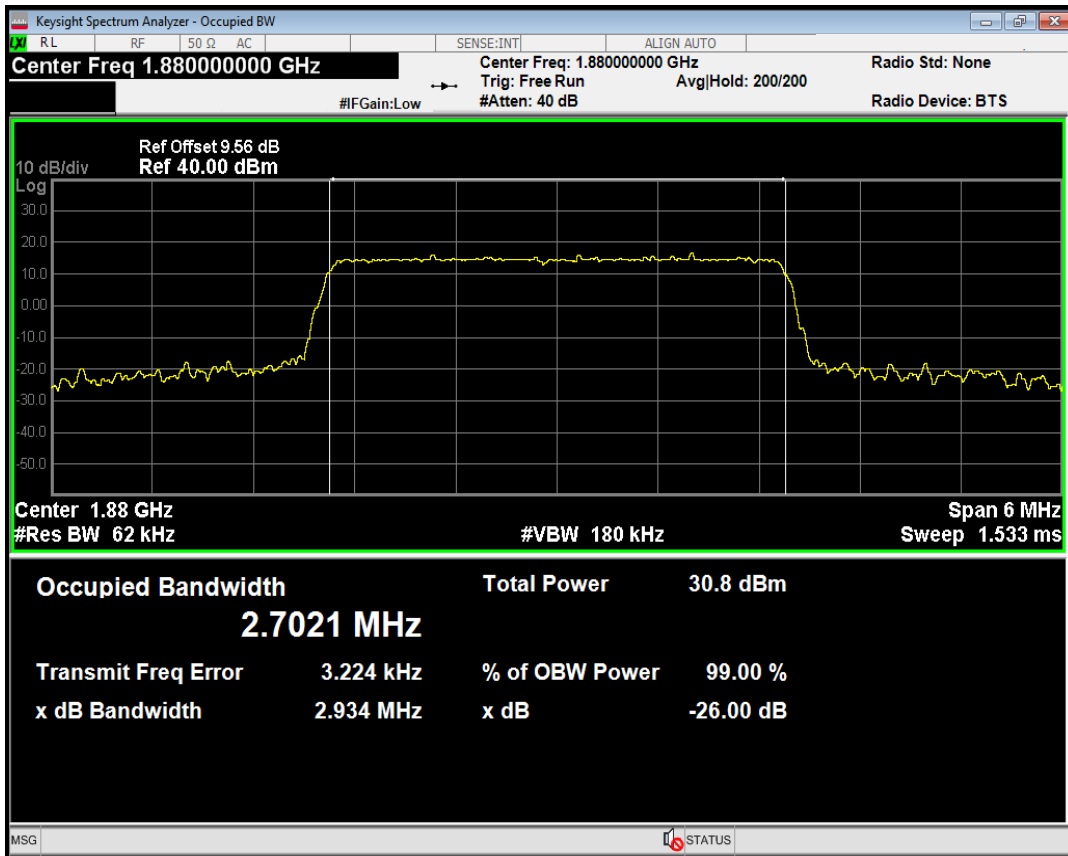

Band2 QPSK BW=3MHz Channel=18900 RB Size=15 Position=#0