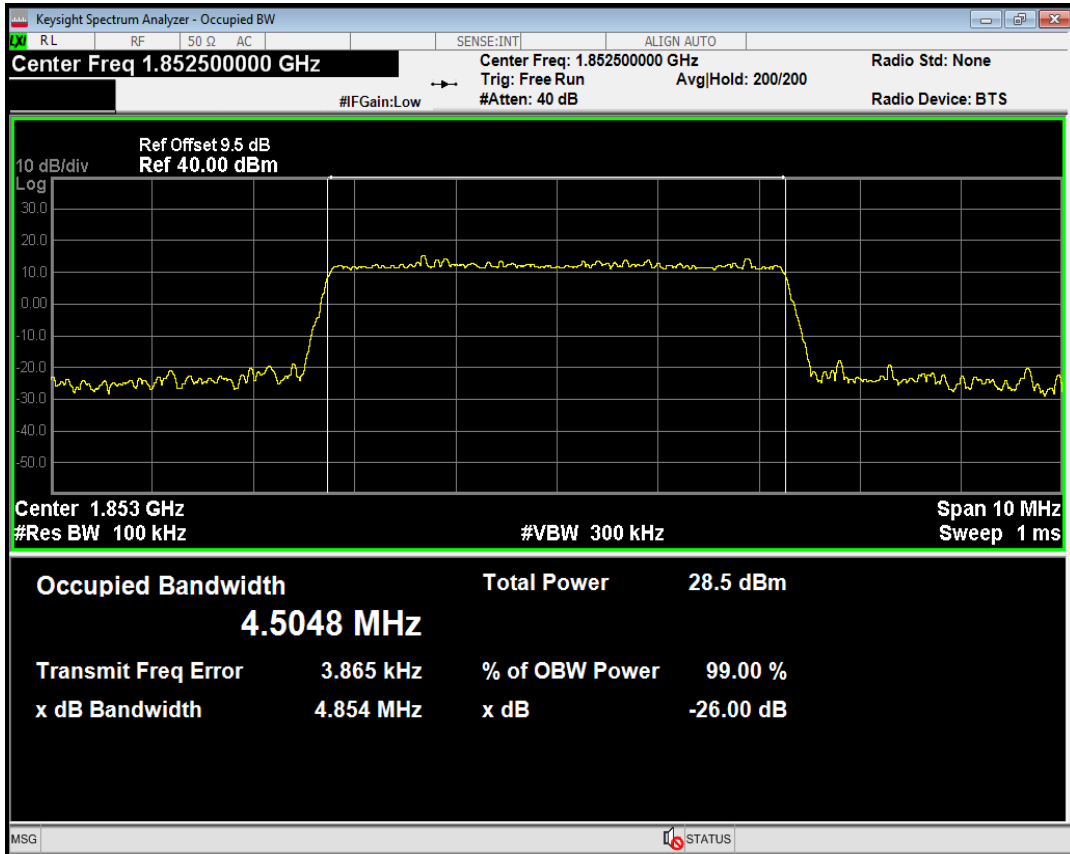

Band2 QPSK BW=5MHz Channel=18900 RB Size=25 Position=#0

Band2 QAM16 BW=5MHz Channel=18625 RB Size=25 Position=#0