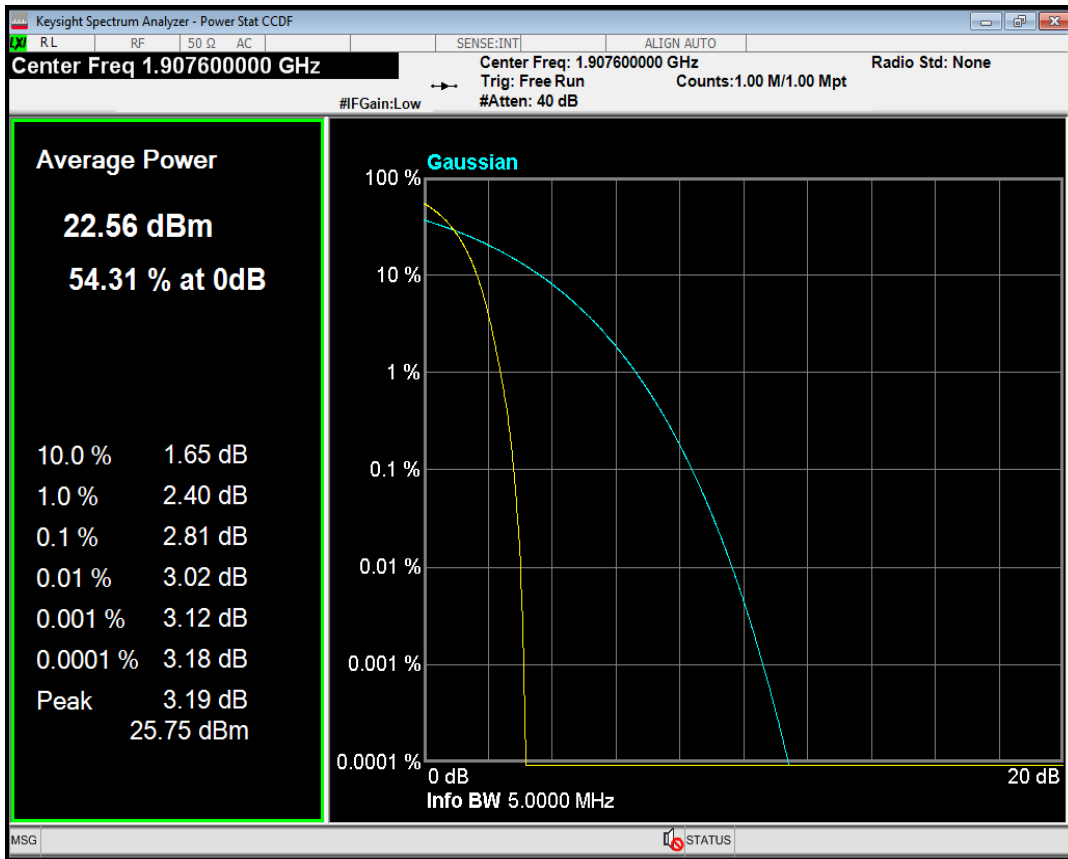

WCDMA Band2 Channel=9538