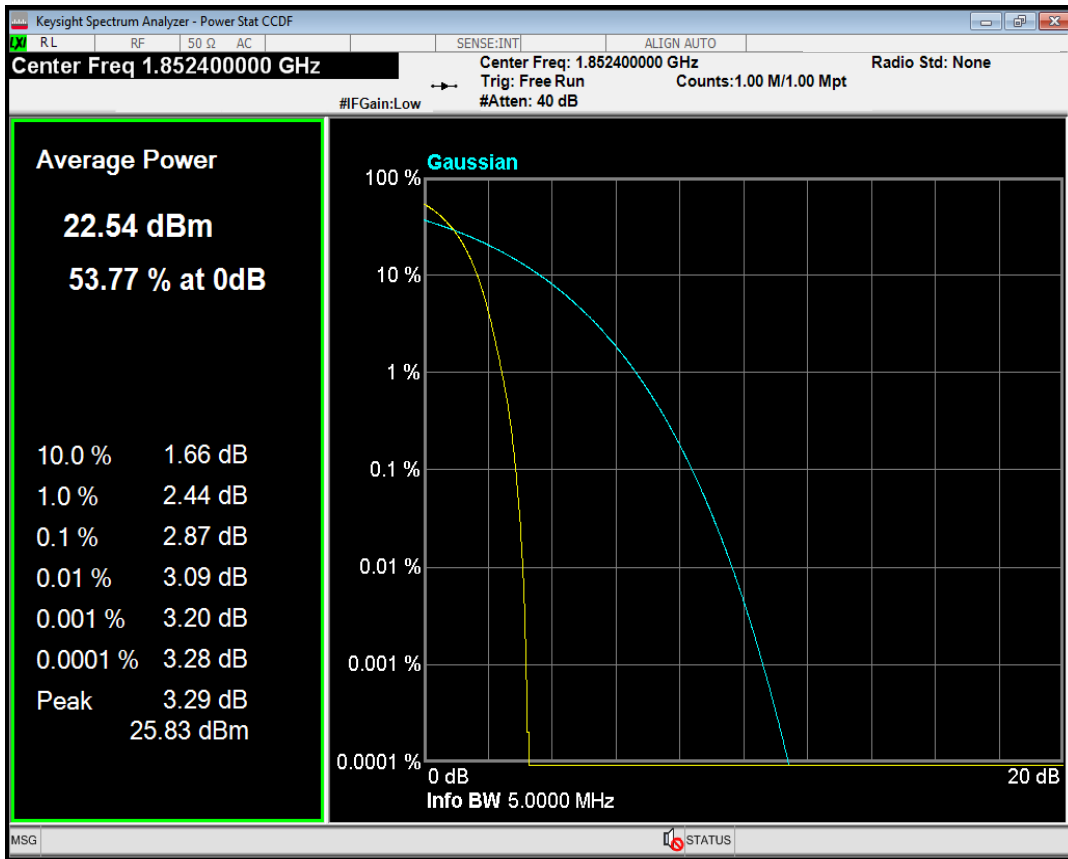

WCDMA Band2 Channel=9262