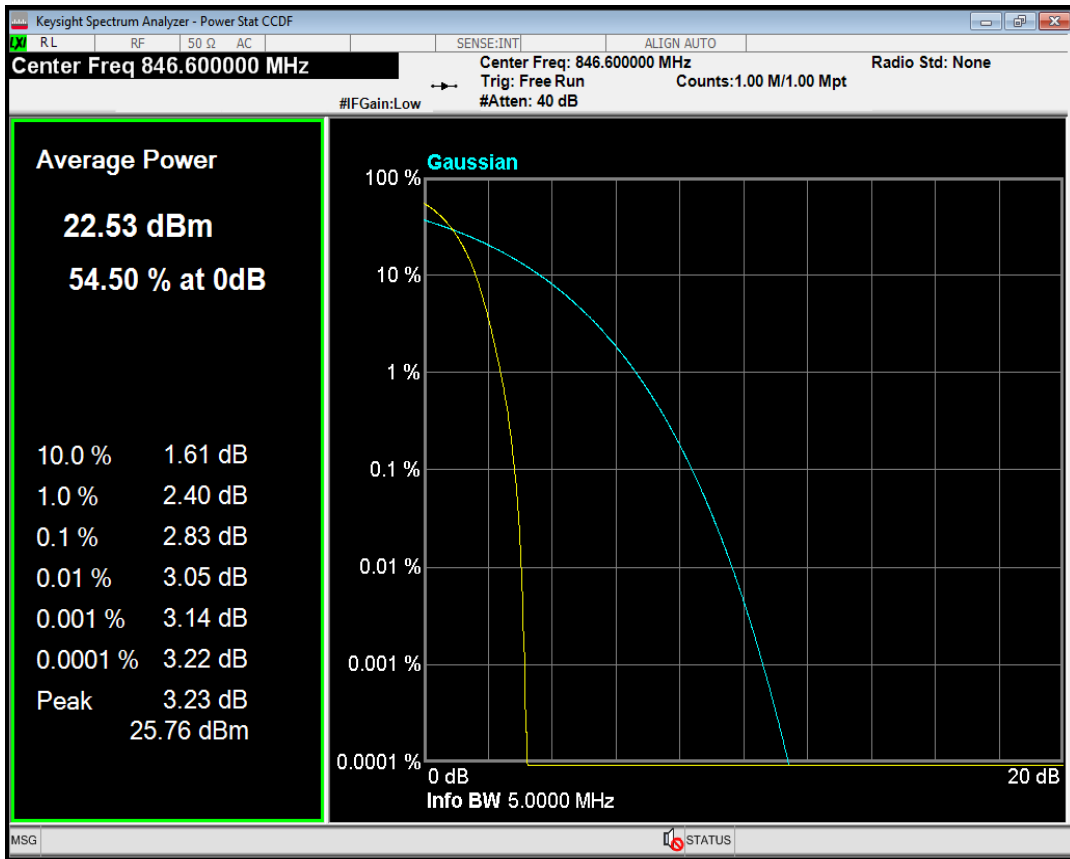

WCDMA Band5 Channel=4233