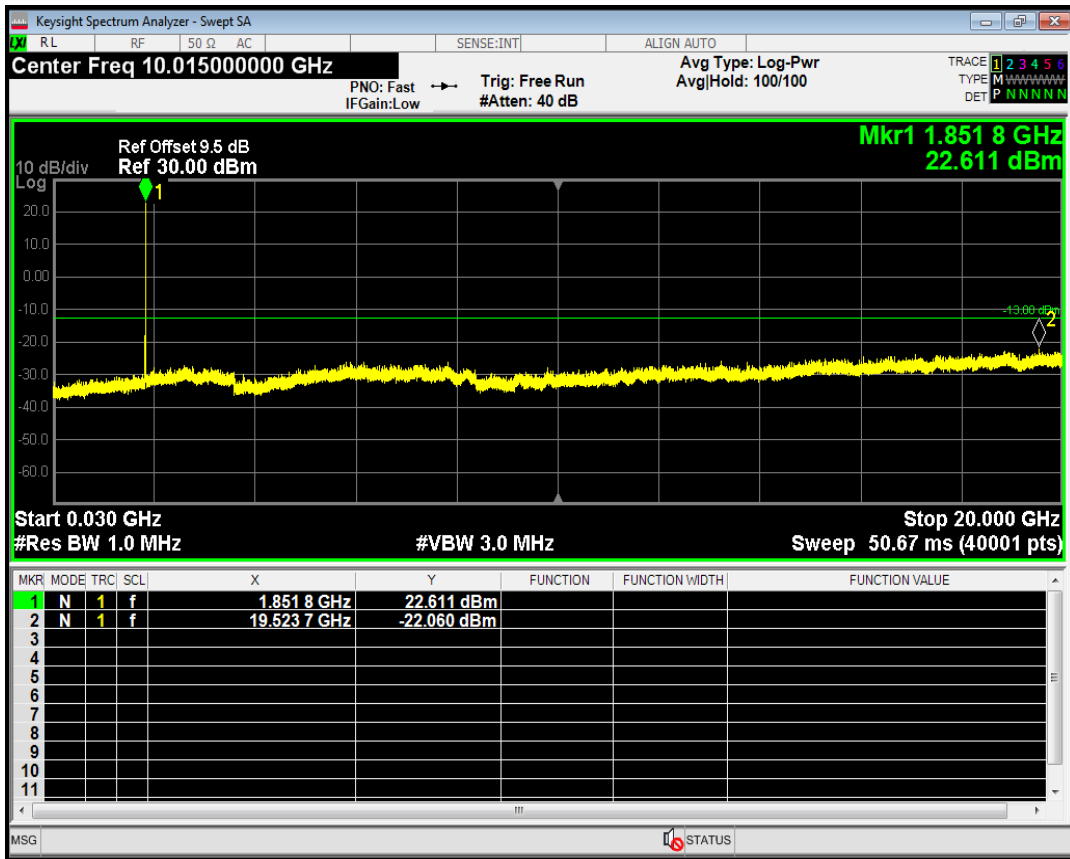

WCDMA Band2 Channel=9262

WCDMA Band2 Channel=9538

WCDMA Band4 Channel=1312

WCDMA Band4 Channel=1513

WCDMA Band5 Channel=4132

WCDMA Band5 Channel=4233

06 Out-of-band emissions

Band	Channel	Frequency (MHz)	Spur Freq (MHz)	Spur Level (dBm)	Limit (dBm)	Verdict
WCDMA Band2	9262	1852.4	19523.72	-22.06	-13	PASS
WCDMA Band2	9400	1880	18901.15	-22.28	-13	PASS
WCDMA Band2	9538	1907.6	19034.45	-22.52	-13	PASS
WCDMA Band4	1312	1712.4	18816.28	-22.90	-13	PASS
WCDMA Band4	1450	1740	19764.85	-22.92	-13	PASS
WCDMA Band4	1513	1752.6	19620.07	-22.60	-13	PASS
WCDMA Band5	4132	826.4	6438.47	-28.13	-13	PASS
WCDMA Band5	4182	836.4	8174.49	-28.29	-13	PASS
WCDMA Band5	4233	846.6	6125.91	-27.99	-13	PASS

WCDMA Band2 Channel=9262

WCDMA Band2 Channel=9400

WCDMA Band2 Channel=9538

WCDMA Band4 Channel=1312

WCDMA Band4 Channel=1450

WCDMA Band4 Channel=1513

WCDMA Band5 Channel=4132

WCDMA Band5 Channel=4182