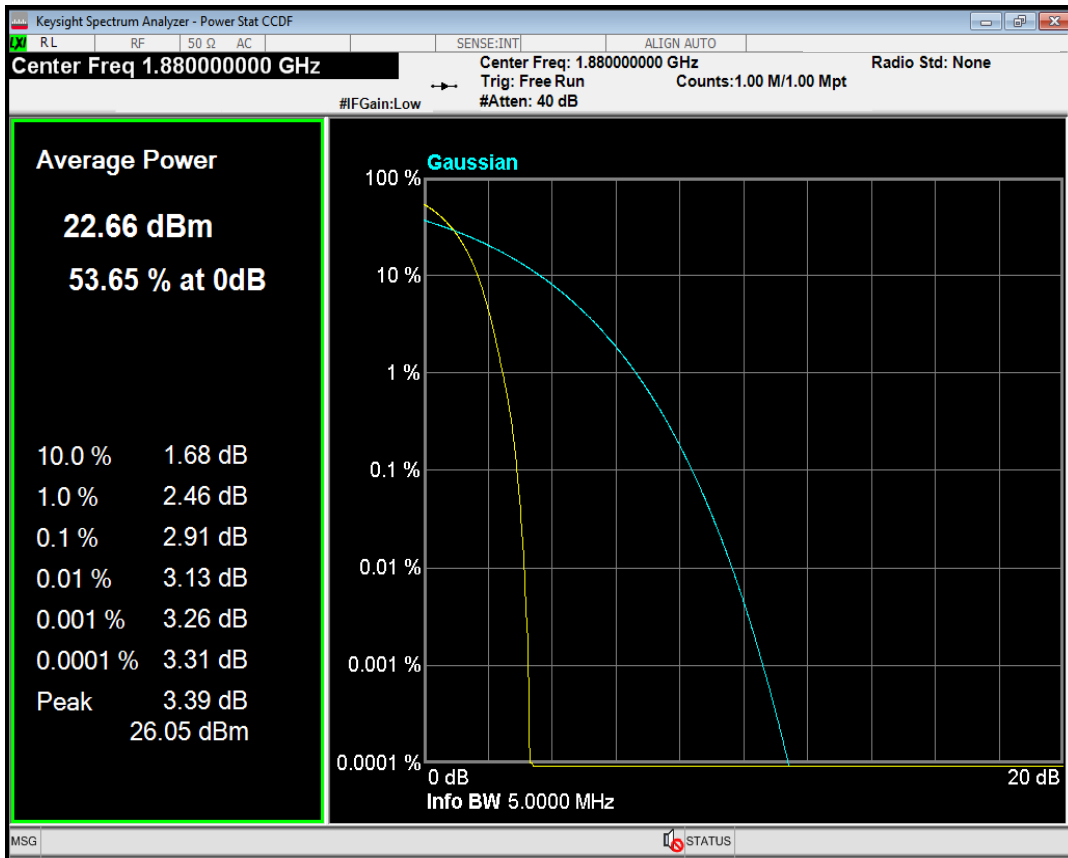

WCDMA Band2 Channel=9400