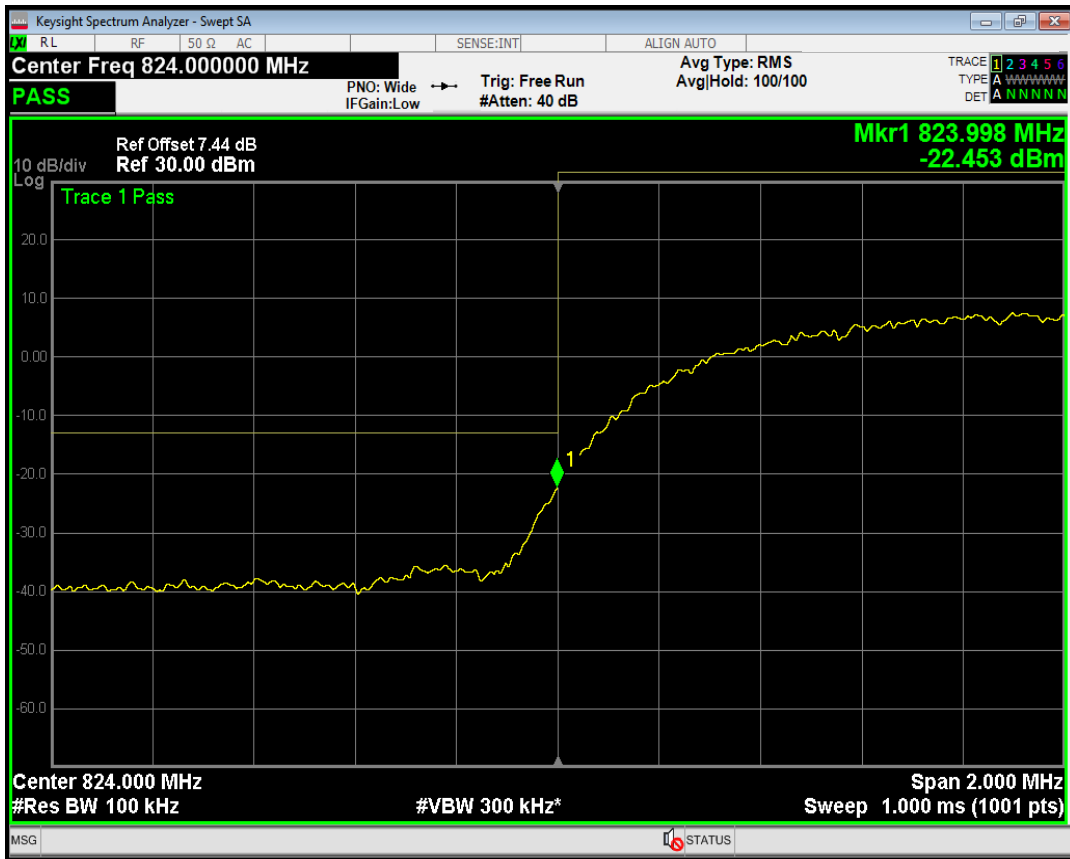

WCDMA Band5 Channel=4233

05 Band edge

Band	Channel	Frequency (MHz)	Spur Freq (MHz)	Spur Level (dBm)	Limit (dBm)	Verdict
WCDMA Band2	9262	1852.4	1850.00	-23.19	-13	PASS
WCDMA Band2	9538	1907.6	1910.00	-23.01	-13	PASS
WCDMA Band4	1312	1712.4	1710.00	-21.66	-13	PASS
WCDMA Band4	1513	1752.6	1755.00	-22.98	-13	PASS
WCDMA Band5	4132	826.4	824.00	-22.45	-13	PASS
WCDMA Band5	4233	846.6	849.00	-22.11	-13	PASS

WCDMA Band2 Channel=9262

WCDMA Band2 Channel=9538

WCDMA Band4 Channel=1312

WCDMA Band4 Channel=1513

WCDMA Band5 Channel=4132

WCDMA Band5 Channel=4233

06 Out-of-band emissions

Band	Channel	Frequency (MHz)	Spur Freq (MHz)	Spur Level (dBm)	Limit (dBm)	Verdict
WCDMA Band2	9262	1852.4	19523.72	-22.06	-13	PASS
WCDMA Band2	9400	1880	18901.15	-22.28	-13	PASS
WCDMA Band2	9538	1907.6	19034.45	-22.52	-13	PASS
WCDMA Band4	1312	1712.4	18816.28	-22.90	-13	PASS
WCDMA Band4	1450	1740	19764.85	-22.92	-13	PASS
WCDMA Band4	1513	1752.6	19620.07	-22.60	-13	PASS
WCDMA Band5	4132	826.4	6438.47	-28.13	-13	PASS
WCDMA Band5	4182	836.4	8174.49	-28.29	-13	PASS
WCDMA Band5	4233	846.6	6125.91	-27.99	-13	PASS

WCDMA Band2 Channel=9262

WCDMA Band2 Channel=9400

WCDMA Band2 Channel=9538

WCDMA Band4 Channel=1312

WCDMA Band4 Channel=1450

WCDMA Band4 Channel=1513

WCDMA Band5 Channel=4132

WCDMA Band5 Channel=4182