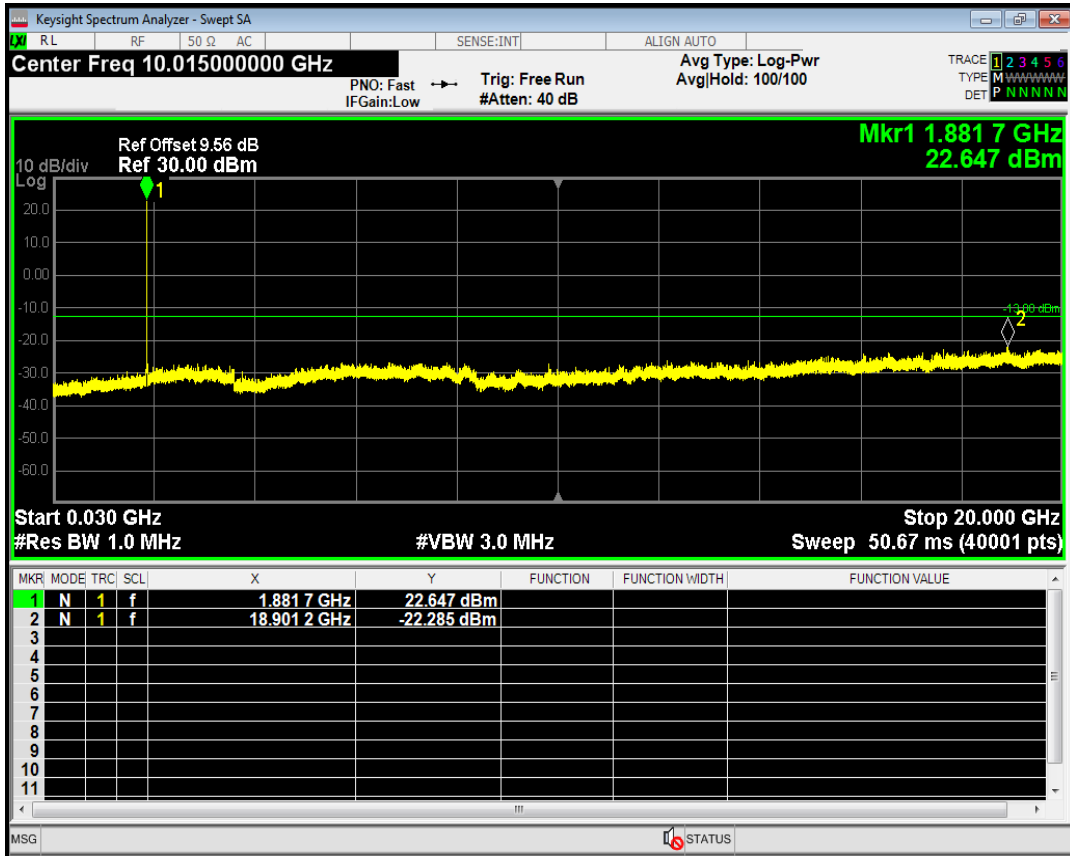

WCDMA Band2 Channel=9262

WCDMA Band2 Channel=9538

WCDMA Band4 Channel=1312

WCDMA Band4 Channel=1513

WCDMA Band5 Channel=4132

WCDMA Band5 Channel=4233

06 Out-of-band emissions

Band	Channel	Frequency (MHz)	Spur Freq (MHz)	Spur Level (dBm)	Limit (dBm)	Verdict
WCDMA Band2	9262	1852.4	19523.72	-22.06	-13	PASS
WCDMA Band2	9400	1880	18901.15	-22.28	-13	PASS
WCDMA Band2	9538	1907.6	19034.45	-22.52	-13	PASS
WCDMA Band4	1312	1712.4	18816.28	-22.90	-13	PASS
WCDMA Band4	1450	1740	19764.85	-22.92	-13	PASS
WCDMA Band4	1513	1752.6	19620.07	-22.60	-13	PASS
WCDMA Band5	4132	826.4	6438.47	-28.13	-13	PASS
WCDMA Band5	4182	836.4	8174.49	-28.29	-13	PASS
WCDMA Band5	4233	846.6	6125.91	-27.99	-13	PASS

WCDMA Band2 Channel=9262

WCDMA Band2 Channel=9400

WCDMA Band2 Channel=9538

WCDMA Band4 Channel=1312

WCDMA Band4 Channel=1450

WCDMA Band4 Channel=1513

WCDMA Band5 Channel=4132

WCDMA Band5 Channel=4182