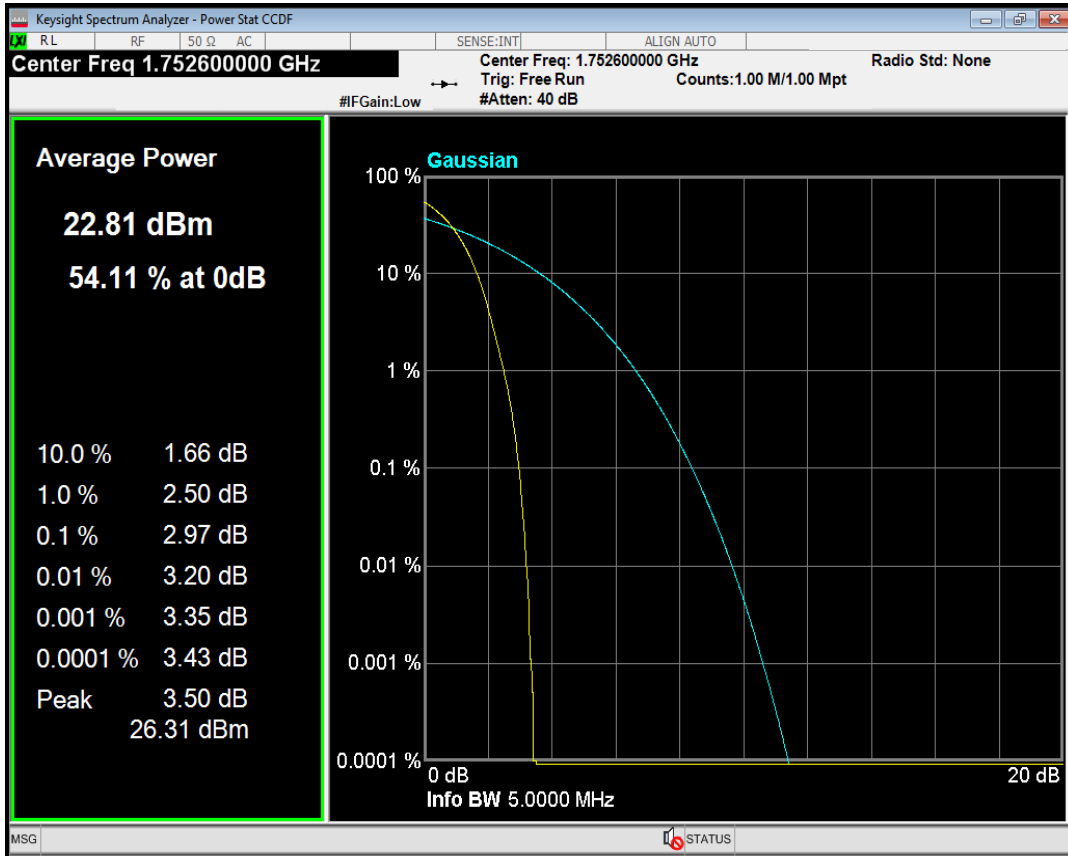

WCDMA Band2 Channel=9262

WCDMA Band2 Channel=9400

WCDMA Band2 Channel=9538

WCDMA Band4 Channel=1312

WCDMA Band4 Channel=1450

WCDMA Band4 Channel=1513

WCDMA Band5 Channel=4132

WCDMA Band5 Channel=4182