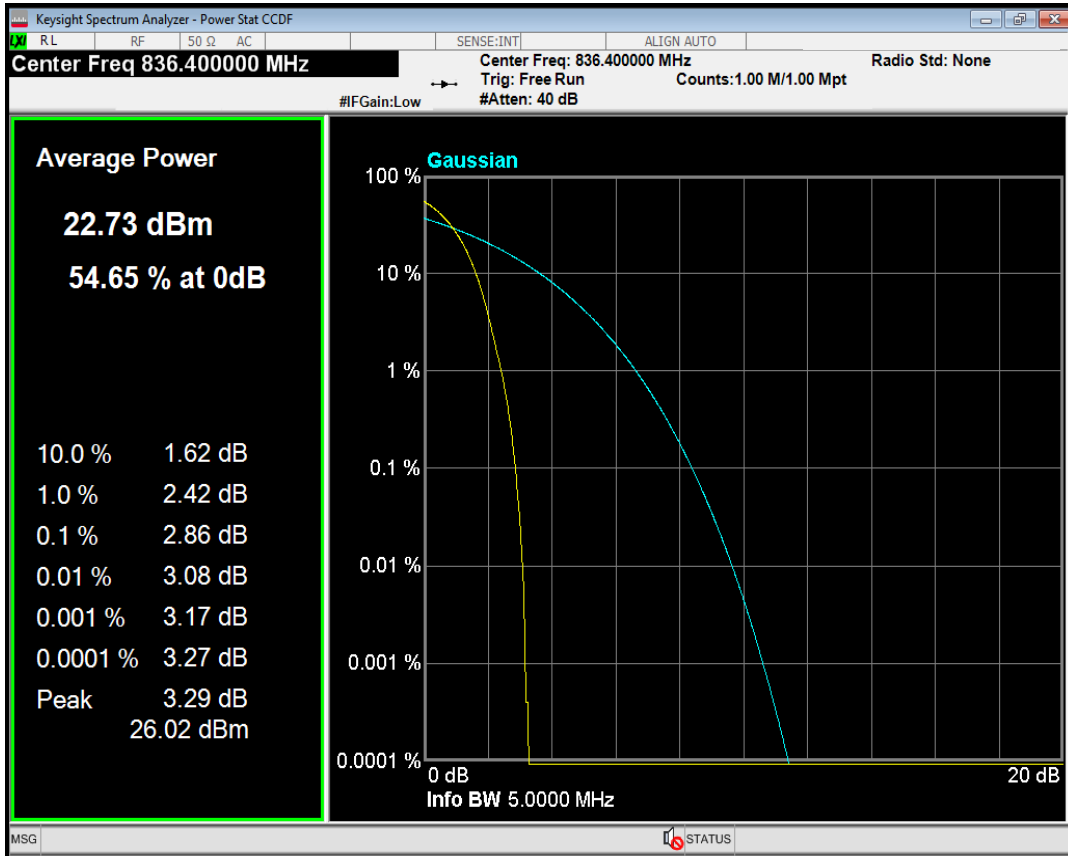

WCDMA Band2 Channel=9262

WCDMA Band2 Channel=9400

WCDMA Band2 Channel=9538

WCDMA Band4 Channel=1312

WCDMA Band4 Channel=1450

WCDMA Band4 Channel=1513

WCDMA Band5 Channel=4132

WCDMA Band5 Channel=4182