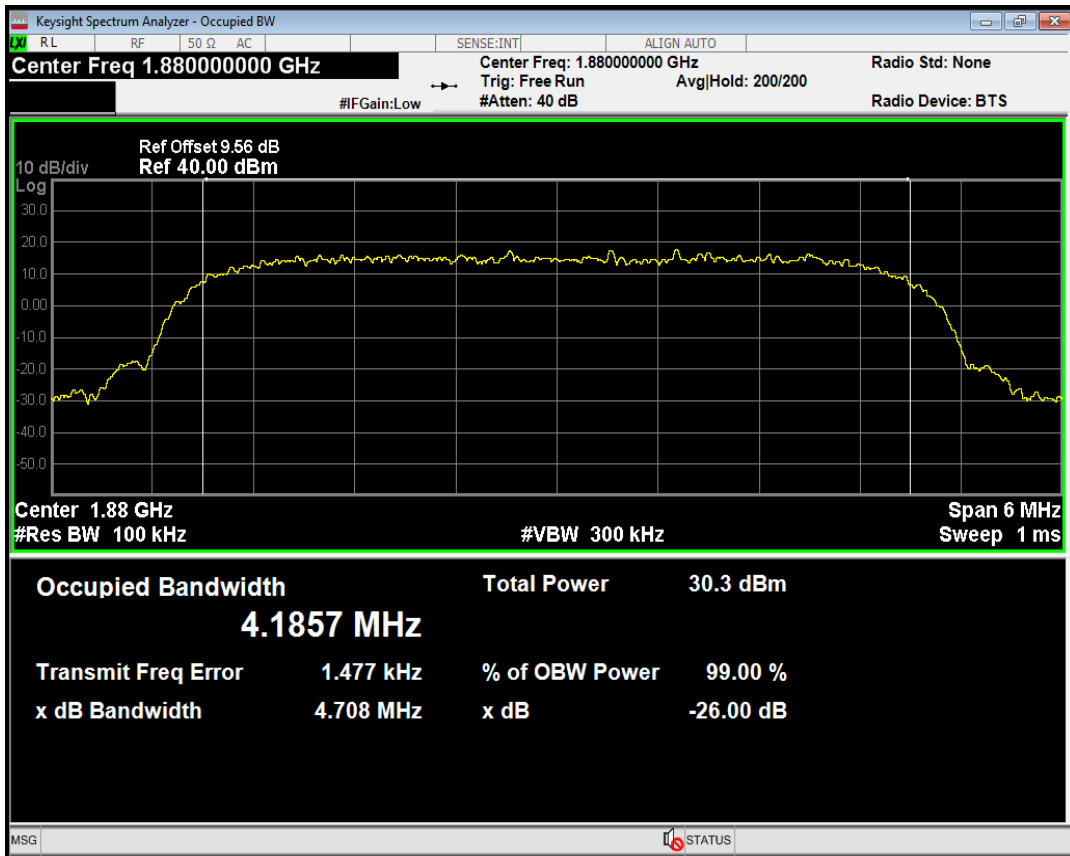

WCDMA Band2 Channel=9400