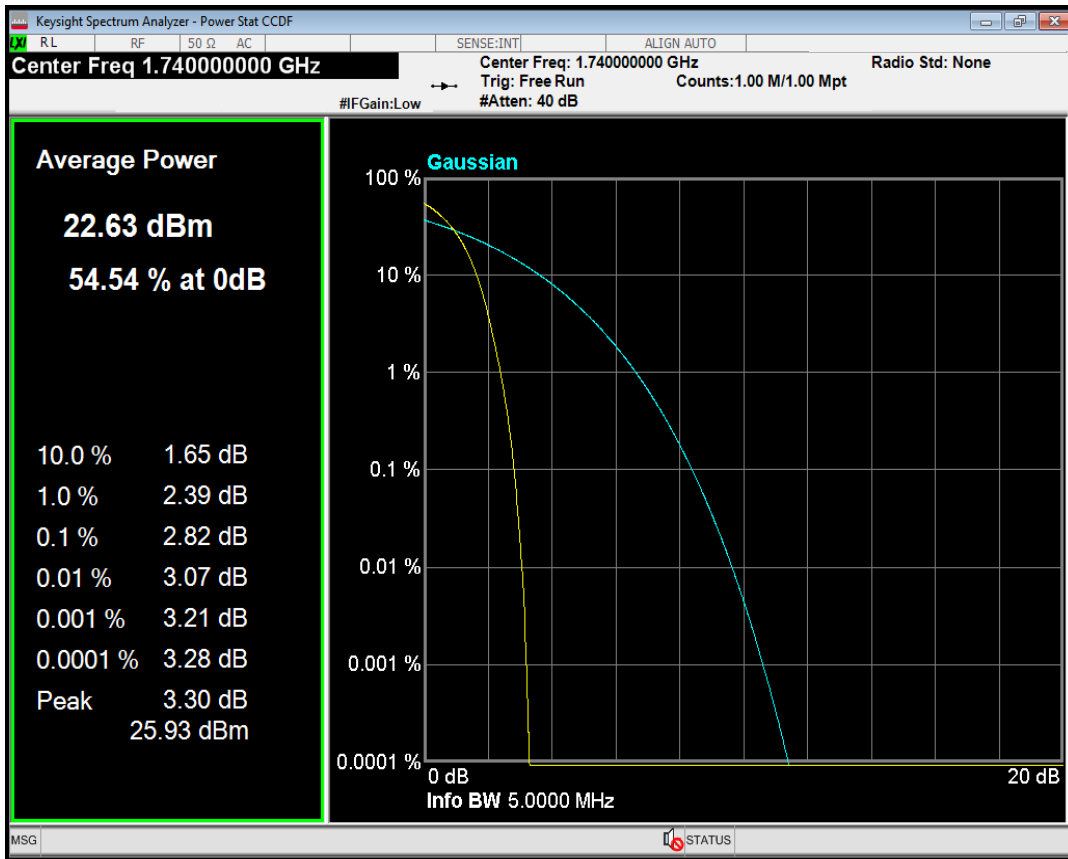

WCDMA Band2 Channel=9262

WCDMA Band2 Channel=9400

WCDMA Band2 Channel=9538

WCDMA Band4 Channel=1312

WCDMA Band4 Channel=1450

WCDMA Band4 Channel=1513

WCDMA Band5 Channel=4132

WCDMA Band5 Channel=4182