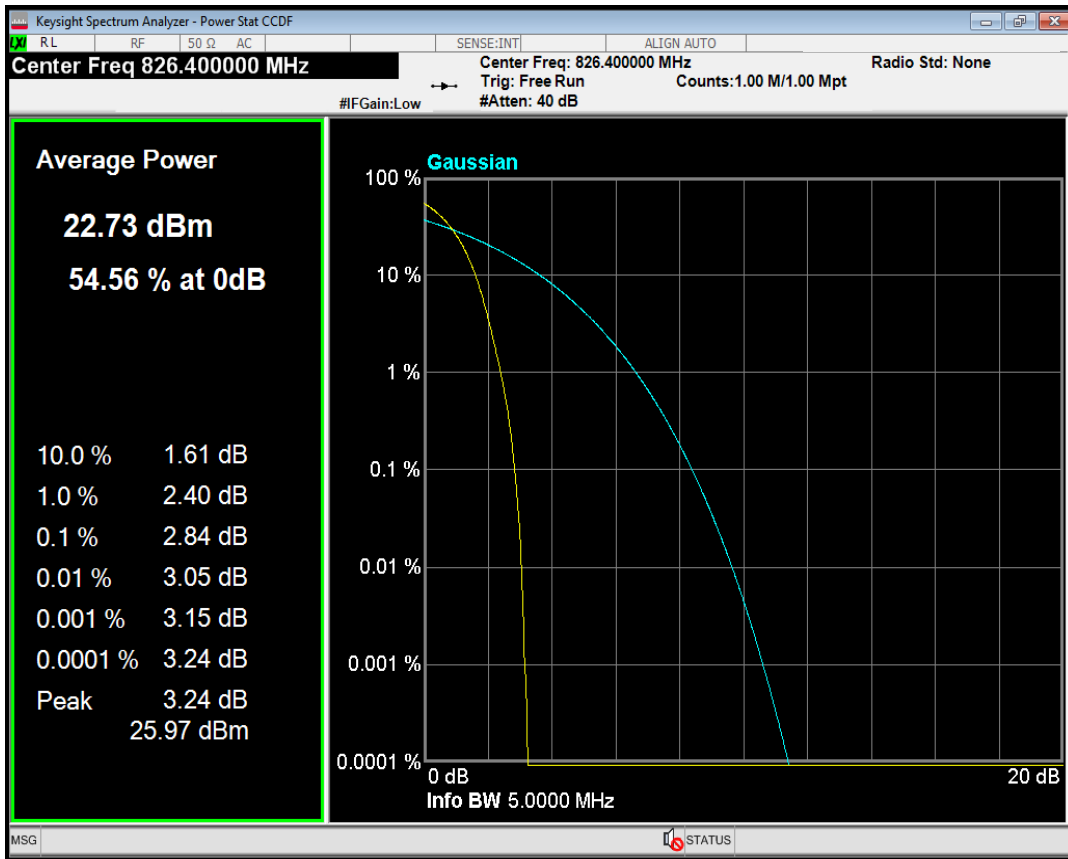

WCDMA Band2 Channel=9262

WCDMA Band2 Channel=9400

WCDMA Band2 Channel=9538

WCDMA Band4 Channel=1312

WCDMA Band4 Channel=1450

WCDMA Band4 Channel=1513

WCDMA Band5 Channel=4132

WCDMA Band5 Channel=4182