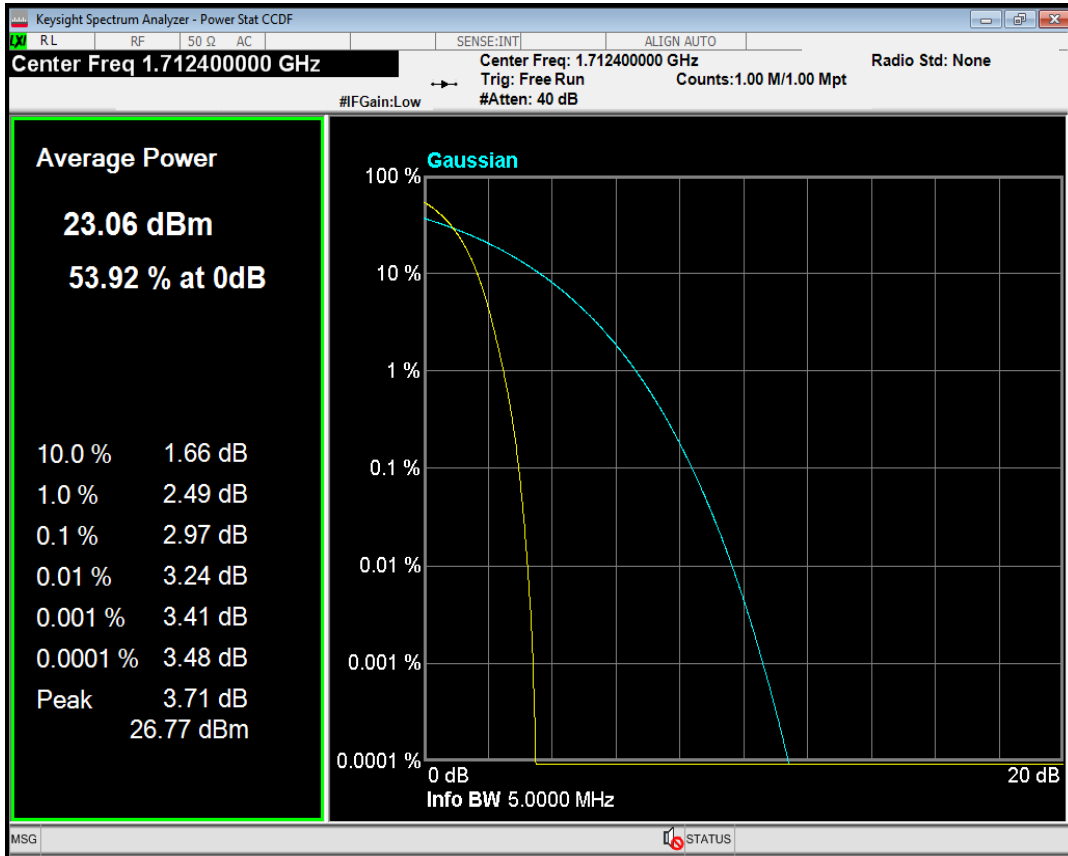

WCDMA Band2 Channel=9262

WCDMA Band2 Channel=9400

WCDMA Band2 Channel=9538

WCDMA Band4 Channel=1312

WCDMA Band4 Channel=1450

WCDMA Band4 Channel=1513

WCDMA Band5 Channel=4132

WCDMA Band5 Channel=4182