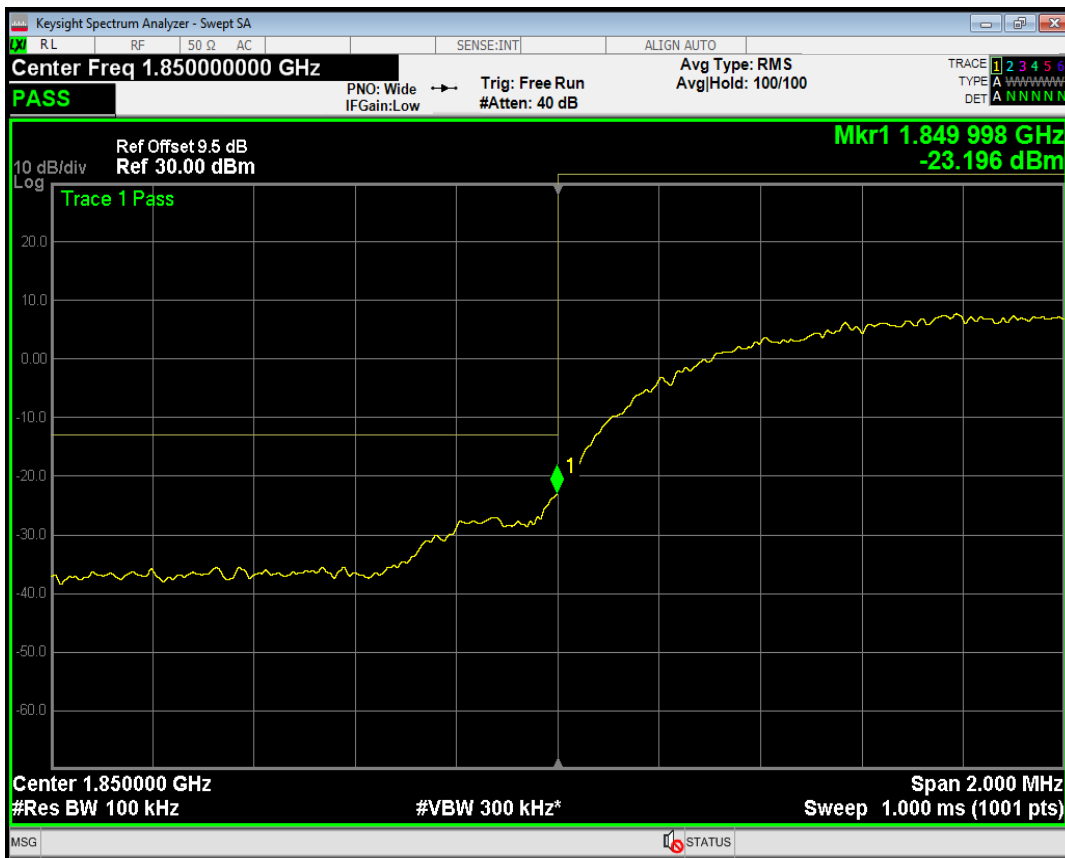

WCDMA Band2 Channel=9262