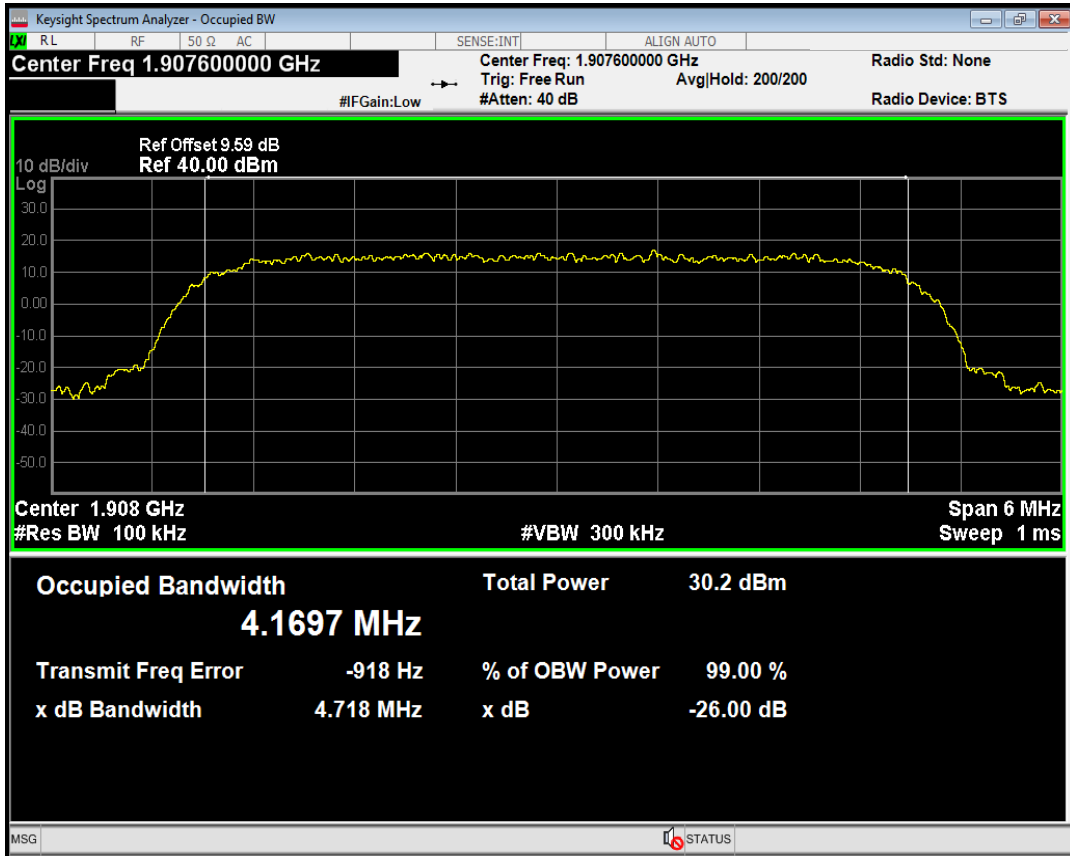

WCDMA Band2 Channel=9538