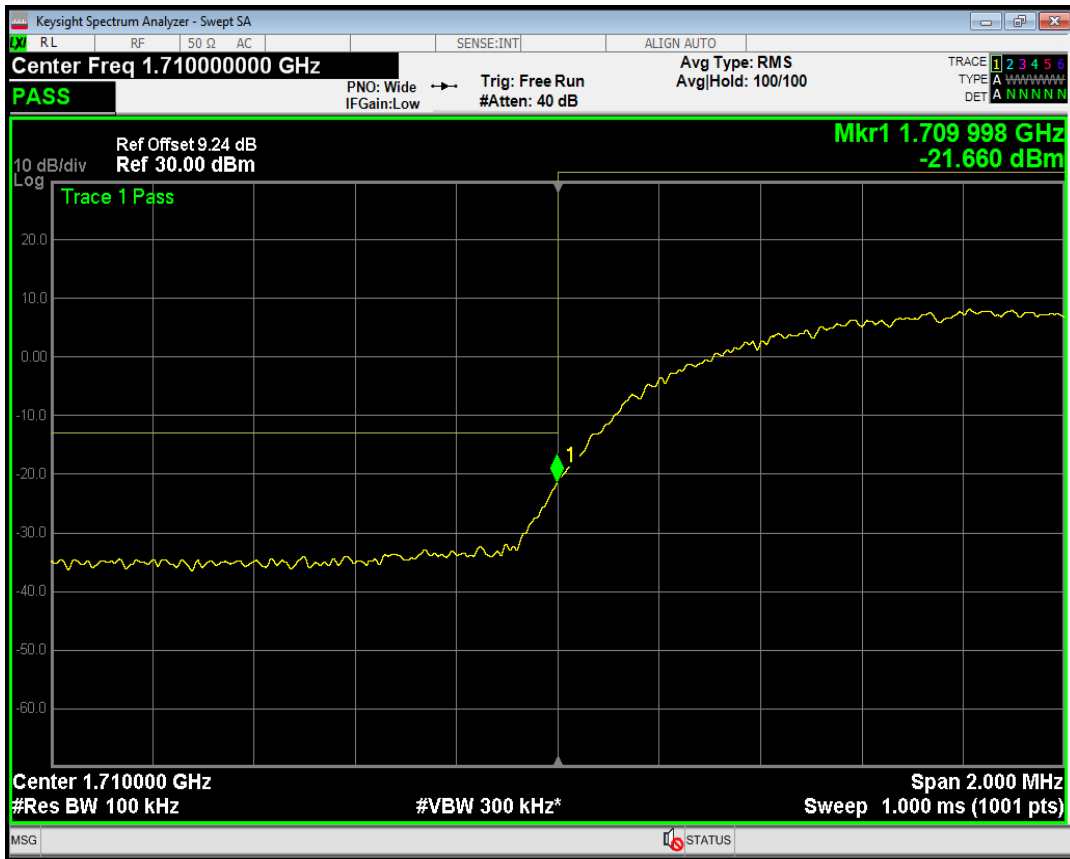

WCDMA Band5 Channel=4233

05 Band edge

Band	Channel	Frequency (MHz)	Spur Freq (MHz)	Spur Level (dBm)	Limit (dBm)	Verdict
WCDMA Band2	9262	1852.4	1850.00	-23.19	-13	PASS
WCDMA Band2	9538	1907.6	1910.00	-23.01	-13	PASS
WCDMA Band4	1312	1712.4	1710.00	-21.66	-13	PASS
WCDMA Band4	1513	1752.6	1755.00	-22.98	-13	PASS
WCDMA Band5	4132	826.4	824.00	-22.45	-13	PASS
WCDMA Band5	4233	846.6	849.00	-22.11	-13	PASS

WCDMA Band2 Channel=9262

WCDMA Band2 Channel=9538

WCDMA Band4 Channel=1312

WCDMA Band4 Channel=1513

WCDMA Band5 Channel=4132

WCDMA Band5 Channel=4233

06 Out-of-band emissions

Band	Channel	Frequency (MHz)	Spur Freq (MHz)	Spur Level (dBm)	Limit (dBm)	Verdict
WCDMA Band2	9262	1852.4	19523.72	-22.06	-13	PASS
WCDMA Band2	9400	1880	18901.15	-22.28	-13	PASS
WCDMA Band2	9538	1907.6	19034.45	-22.52	-13	PASS
WCDMA Band4	1312	1712.4	18816.28	-22.90	-13	PASS
WCDMA Band4	1450	1740	19764.85	-22.92	-13	PASS
WCDMA Band4	1513	1752.6	19620.07	-22.60	-13	PASS
WCDMA Band5	4132	826.4	6438.47	-28.13	-13	PASS
WCDMA Band5	4182	836.4	8174.49	-28.29	-13	PASS
WCDMA Band5	4233	846.6	6125.91	-27.99	-13	PASS