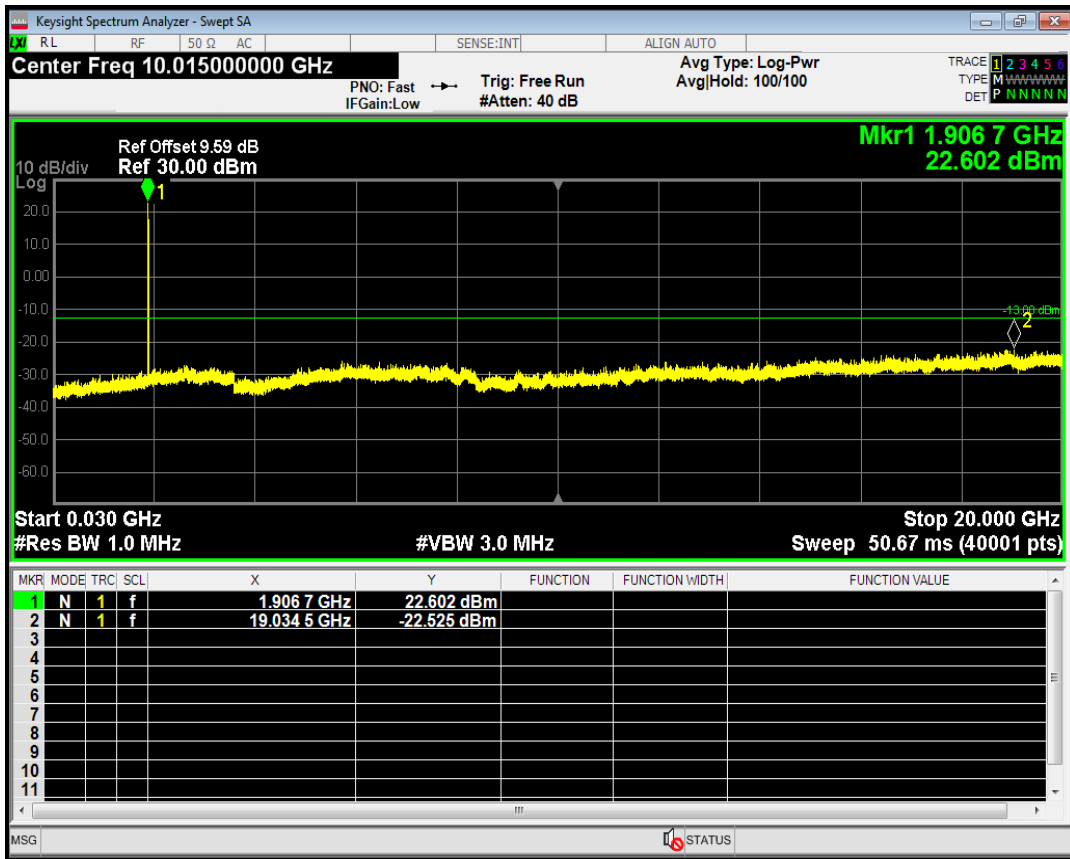

WCDMA Band2 Channel=9262

WCDMA Band2 Channel=9538

WCDMA Band4 Channel=1312

WCDMA Band4 Channel=1513

WCDMA Band5 Channel=4132

WCDMA Band5 Channel=4233

06 Out-of-band emissions

Band	Channel	Frequency (MHz)	Spur Freq (MHz)	Spur Level (dBm)	Limit (dBm)	Verdict
WCDMA Band2	9262	1852.4	19523.72	-22.06	-13	PASS
WCDMA Band2	9400	1880	18901.15	-22.28	-13	PASS
WCDMA Band2	9538	1907.6	19034.45	-22.52	-13	PASS
WCDMA Band4	1312	1712.4	18816.28	-22.90	-13	PASS
WCDMA Band4	1450	1740	19764.85	-22.92	-13	PASS
WCDMA Band4	1513	1752.6	19620.07	-22.60	-13	PASS
WCDMA Band5	4132	826.4	6438.47	-28.13	-13	PASS
WCDMA Band5	4182	836.4	8174.49	-28.29	-13	PASS
WCDMA Band5	4233	846.6	6125.91	-27.99	-13	PASS

WCDMA Band2 Channel=9262

WCDMA Band2 Channel=9400

WCDMA Band2 Channel=9538

WCDMA Band4 Channel=1312

WCDMA Band4 Channel=1450

WCDMA Band4 Channel=1513

WCDMA Band5 Channel=4132

WCDMA Band5 Channel=4182