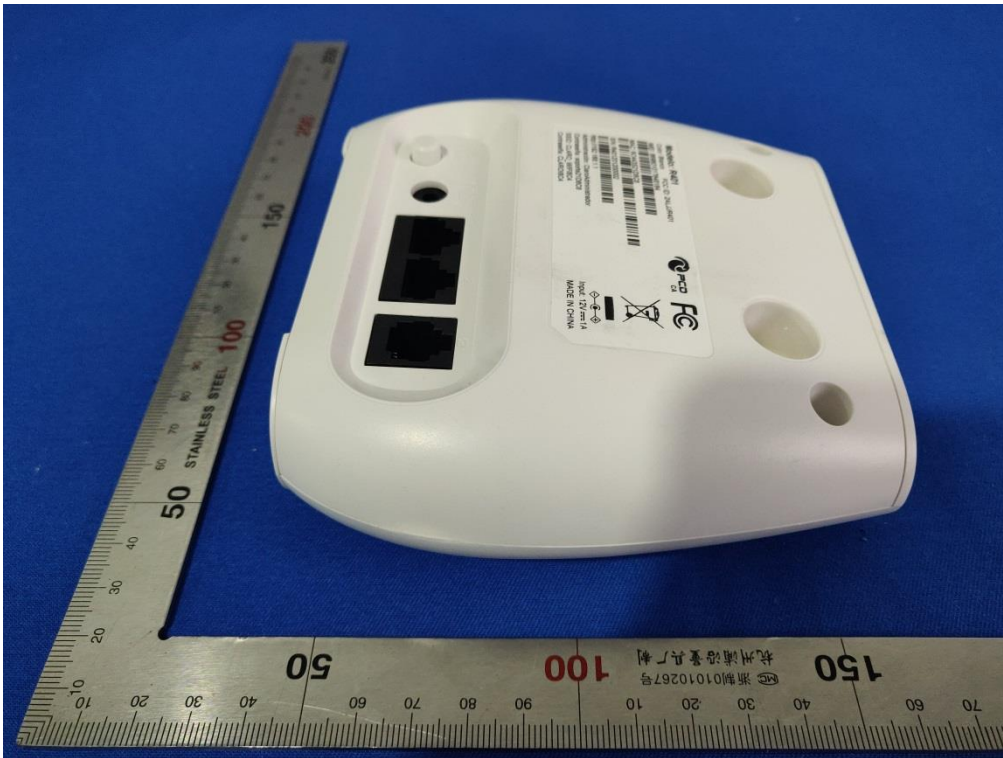

FCC ID: 2ALJJR401

R410

Front

WIFI 0 (A) Antenna

Back

WIFI 1 (B) Antenna

Left side

Right side

Top

Bottom

All

Adapter 1 label

Adapter 2 label