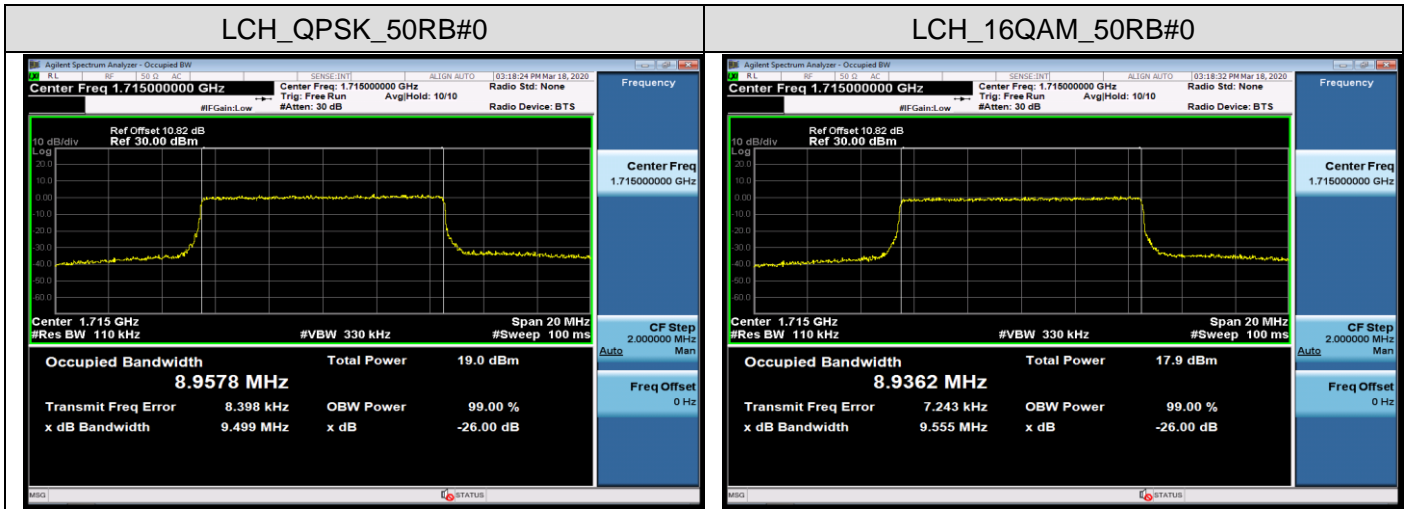

LTE Band 4
 Channel Bandwidth: 1.4 MHz

Channel Bandwidth: 3 MHz

Channel Bandwidth: 5 MHz

Channel Bandwidth: 10 MHz

Channel Bandwidth: 15 MHz

LCH_QPSK_75RB#0

LCH_16QAM_75RB#0

MCH_QPSK_75RB#0

MCH_16QAM_75RB#0

HCH_QPSK_75RB#0

HCH_16QAM_75RB#0

Channel Bandwidth: 20 MHz

LTE Band 7
 Channel Bandwidth: 5 MHz

Channel Bandwidth: 10 MHz

LCH_QPSK_50RB#0

LCH_16QAM_50RB#0