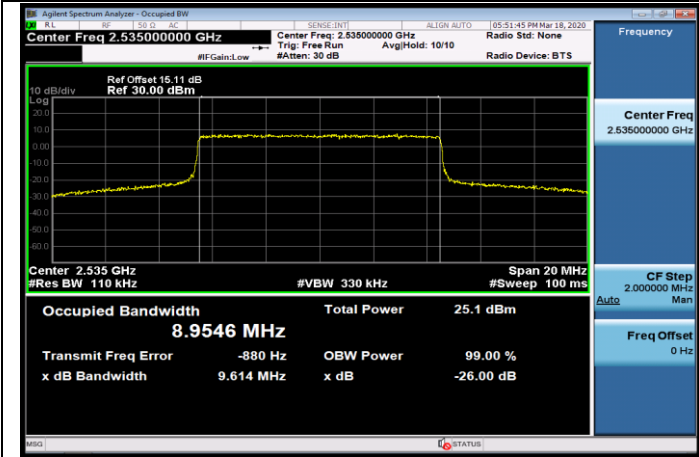

MCH_QPSK_50RB#0