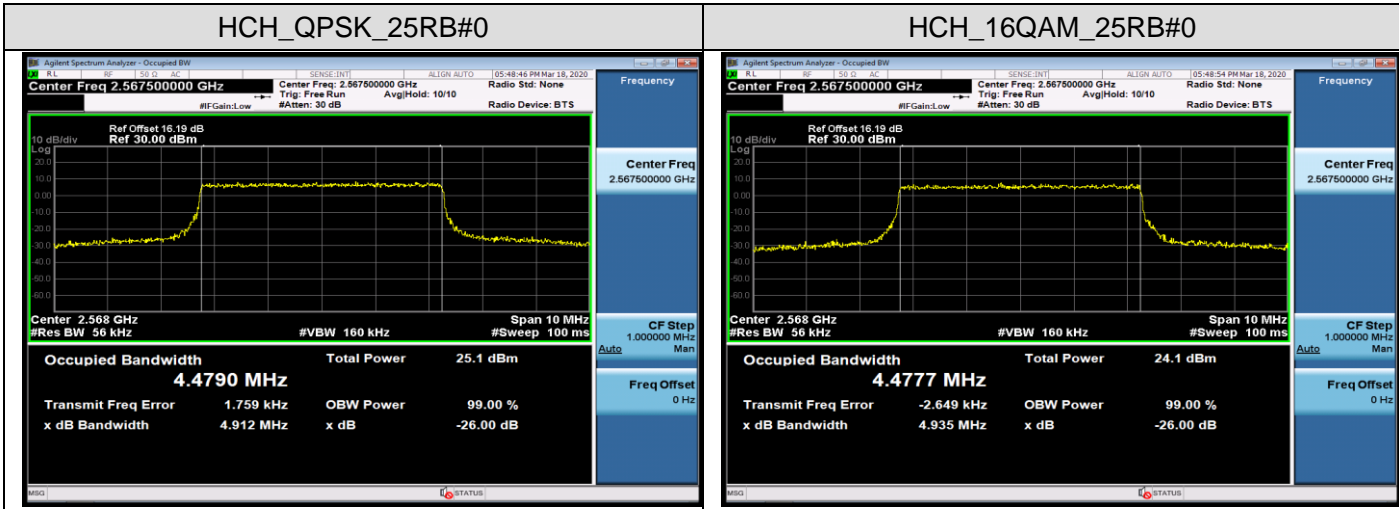

LTE Band 4
 Channel Bandwidth: 1.4 MHz

Channel Bandwidth: 3 MHz

Channel Bandwidth: 5 MHz

Channel Bandwidth: 10 MHz

Channel Bandwidth: 15 MHz

LCH_QPSK_75RB#0

LCH_16QAM_75RB#0

MCH_QPSK_75RB#0

MCH_16QAM_75RB#0

HCH_QPSK_75RB#0

HCH_16QAM_75RB#0

Channel Bandwidth: 20 MHz

LTE Band 7
 Channel Bandwidth: 5 MHz

Channel Bandwidth: 10 MHz

LCH_QPSK_50RB#0

LCH_16QAM_50RB#0