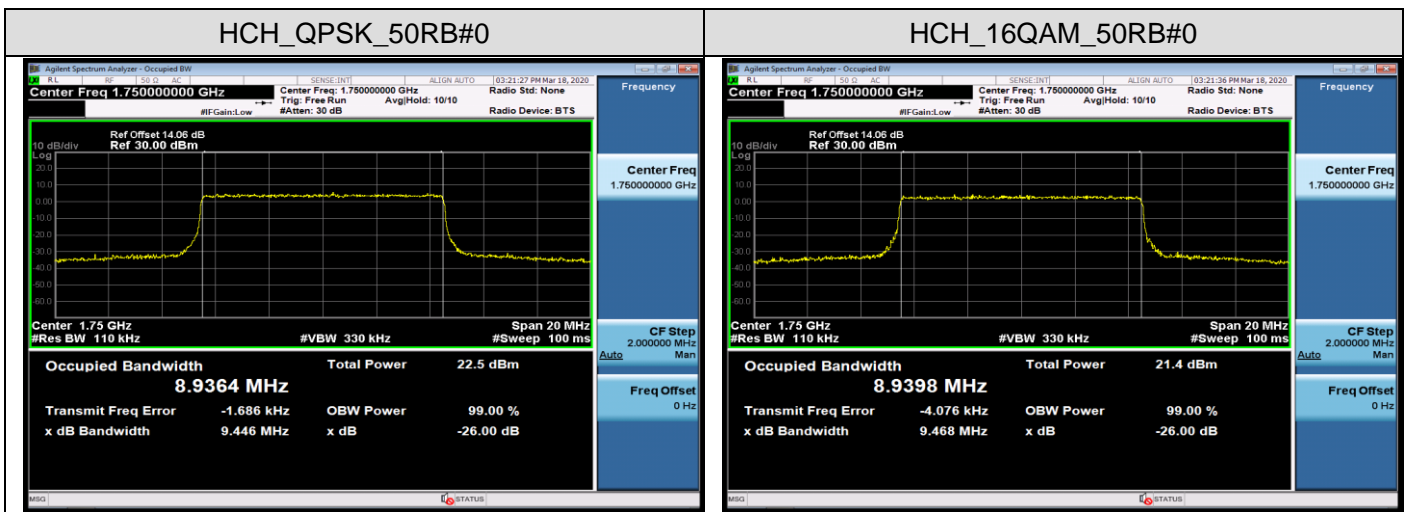

LTE Band 4
 Channel Bandwidth: 1.4 MHz

Channel Bandwidth: 3 MHz

Channel Bandwidth: 5 MHz

Channel Bandwidth: 10 MHz

Channel Bandwidth: 15 MHz

LCH_QPSK_75RB#0

LCH_16QAM_75RB#0

MCH_QPSK_75RB#0

MCH_16QAM_75RB#0

HCH_QPSK_75RB#0

HCH_16QAM_75RB#0

Channel Bandwidth: 20 MHz

LTE Band 7
 Channel Bandwidth: 5 MHz

Channel Bandwidth: 10 MHz

LCH_QPSK_50RB#0

LCH_16QAM_50RB#0