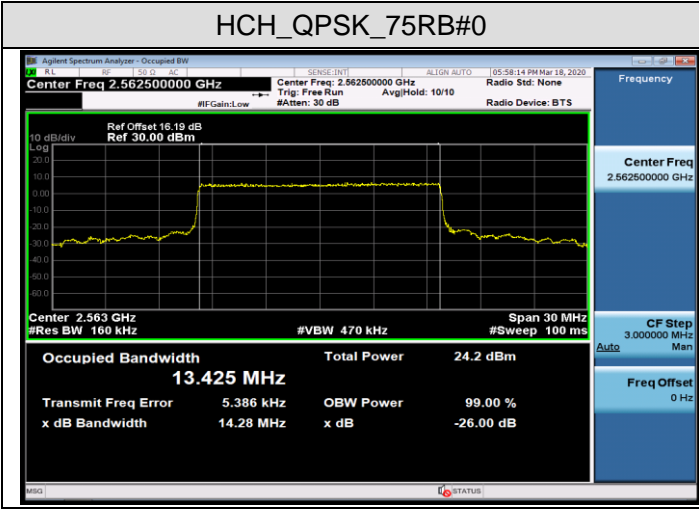

Channel Bandwidth: 15 MHz