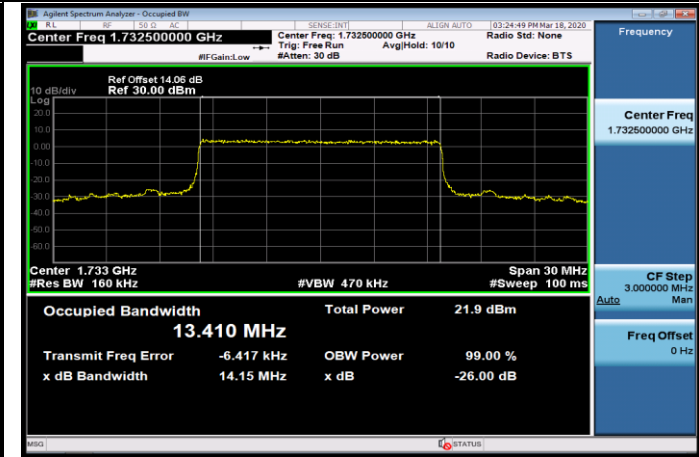

LTE Band 4
 Channel Bandwidth: 1.4 MHz

Channel Bandwidth: 3 MHz

Channel Bandwidth: 5 MHz

Channel Bandwidth: 10 MHz

Channel Bandwidth: 15 MHz

LCH_QPSK_75RB#0

LCH_16QAM_75RB#0

MCH_QPSK_75RB#0

MCH_16QAM_75RB#0

HCH_QPSK_75RB#0

HCH_16QAM_75RB#0

Channel Bandwidth: 20 MHz

LTE Band 7
 Channel Bandwidth: 5 MHz

Channel Bandwidth: 10 MHz

LCH_QPSK_50RB#0

LCH_16QAM_50RB#0