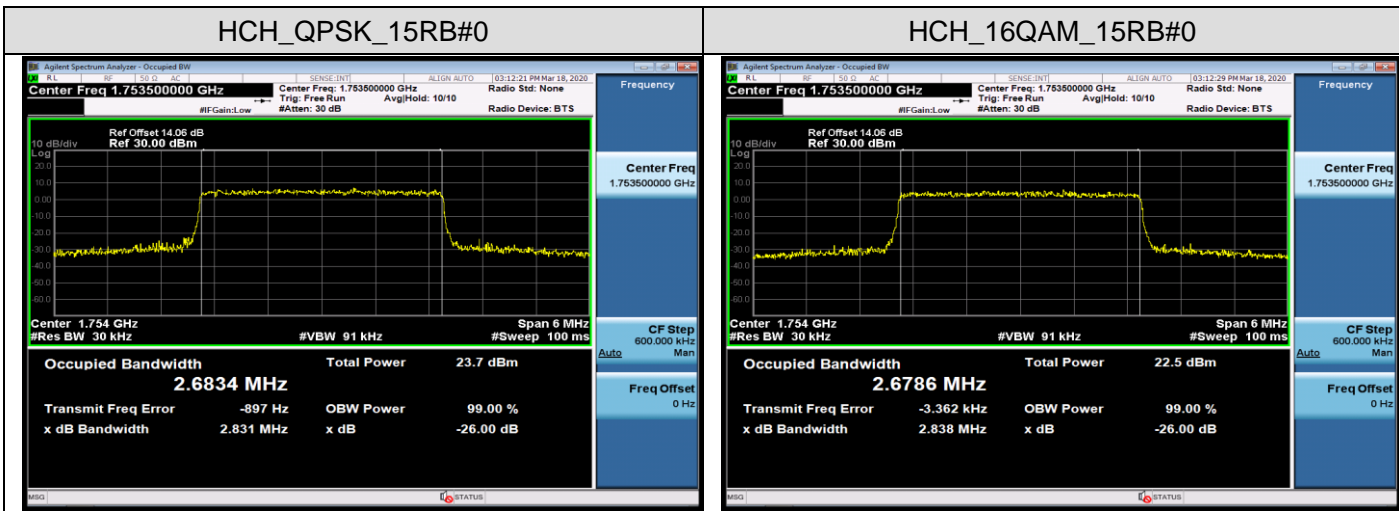

LTE Band 4
 Channel Bandwidth: 1.4 MHz

Channel Bandwidth: 3 MHz

Channel Bandwidth: 5 MHz

Channel Bandwidth: 10 MHz

Channel Bandwidth: 15 MHz

LCH_QPSK_75RB#0

LCH_16QAM_75RB#0

MCH_QPSK_75RB#0

MCH_16QAM_75RB#0

HCH_QPSK_75RB#0

HCH_16QAM_75RB#0

Channel Bandwidth: 20 MHz

LTE Band 7
 Channel Bandwidth: 5 MHz

Channel Bandwidth: 10 MHz

LCH_QPSK_50RB#0

LCH_16QAM_50RB#0