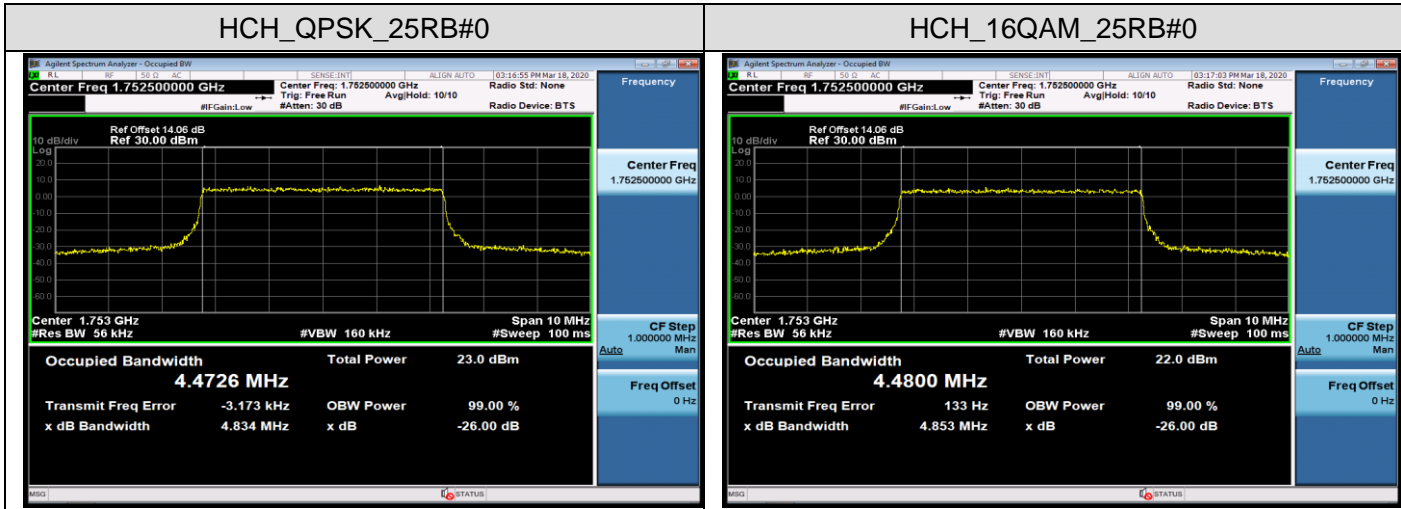

LTE Band 4
 Channel Bandwidth: 1.4 MHz

Channel Bandwidth: 3 MHz

Channel Bandwidth: 5 MHz

Channel Bandwidth: 10 MHz

Channel Bandwidth: 15 MHz

LCH_QPSK_75RB#0

LCH_16QAM_75RB#0

MCH_QPSK_75RB#0

MCH_16QAM_75RB#0

HCH_QPSK_75RB#0

HCH_16QAM_75RB#0

Channel Bandwidth: 20 MHz

LTE Band 7
 Channel Bandwidth: 5 MHz

Channel Bandwidth: 10 MHz

LCH_QPSK_50RB#0

LCH_16QAM_50RB#0