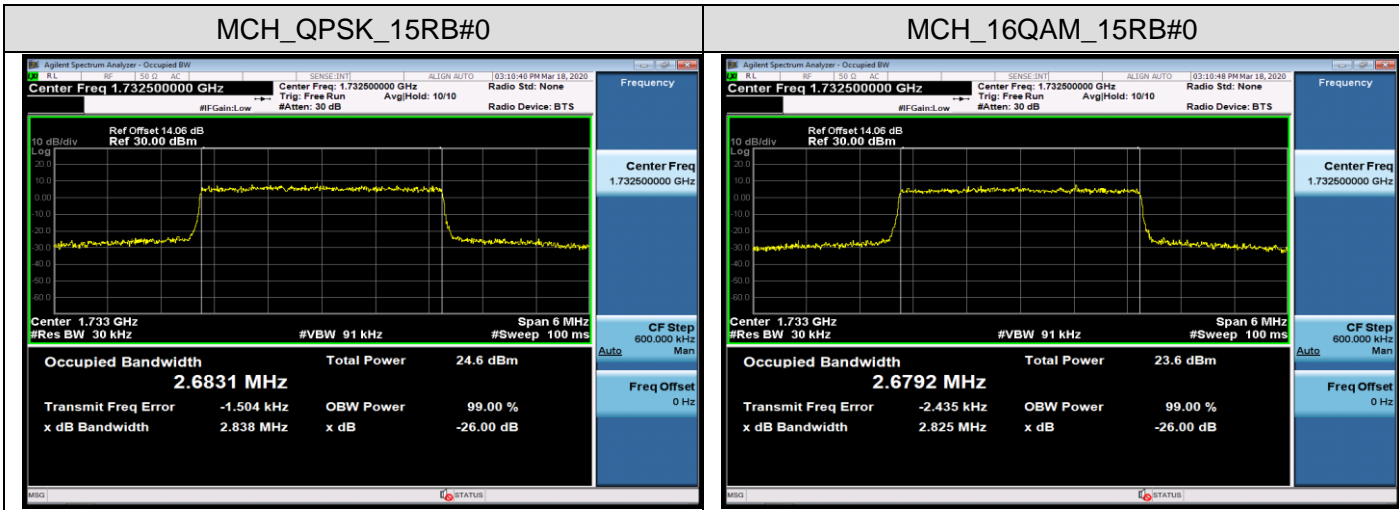

LTE Band 4
 Channel Bandwidth: 1.4 MHz

Channel Bandwidth: 3 MHz

Channel Bandwidth: 5 MHz

Channel Bandwidth: 10 MHz

Channel Bandwidth: 15 MHz

LCH_QPSK_75RB#0

LCH_16QAM_75RB#0

MCH_QPSK_75RB#0

MCH_16QAM_75RB#0

HCH_QPSK_75RB#0

HCH_16QAM_75RB#0

Channel Bandwidth: 20 MHz

LTE Band 7
 Channel Bandwidth: 5 MHz

Channel Bandwidth: 10 MHz

LCH_QPSK_50RB#0

LCH_16QAM_50RB#0