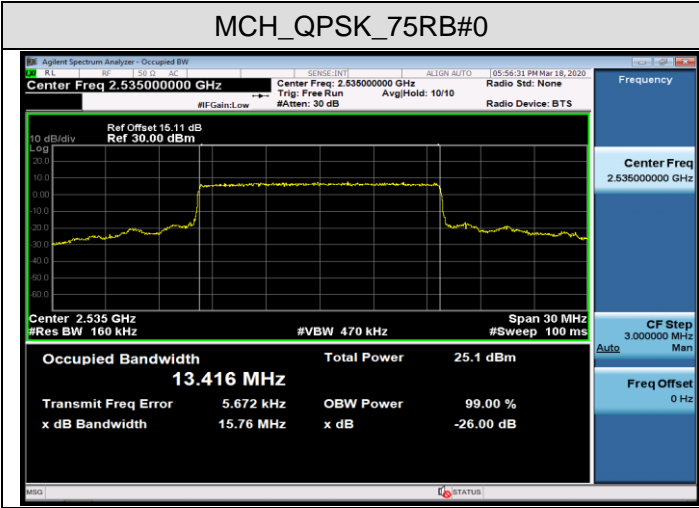

MCH_16QAM_75RB#0

HCH_QPSK_75RB#0

HCH_16QAM_75RB#0

Channel Bandwidth: 20 MHz

LTE Band 7
 Channel Bandwidth: 5 MHz

Channel Bandwidth: 10 MHz

LCH_QPSK_50RB#0

LCH_16QAM_50RB#0

MCH_QPSK_50RB#0

MCH_16QAM_50RB#0

HCH_QPSK_50RB#0

HCH_16QAM_50RB#0

Channel Bandwidth: 15 MHz

LCH_QPSK_75RB#0

LCH_16QAM_75RB#0

MCH_QPSK_75RB#0