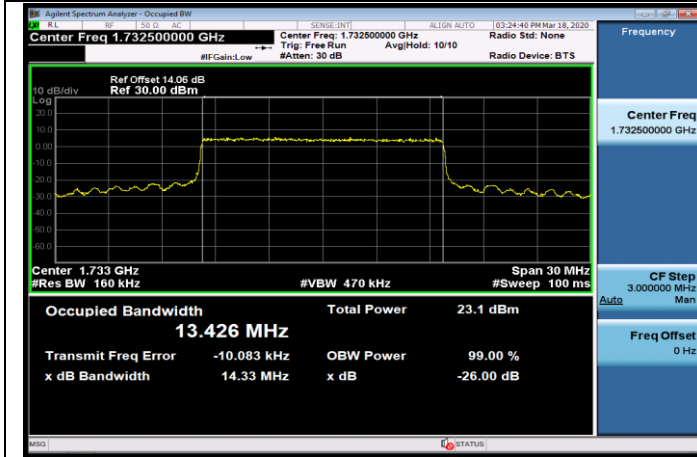

LTE Band 4
 Channel Bandwidth: 1.4 MHz

Channel Bandwidth: 3 MHz

Channel Bandwidth: 5 MHz

Channel Bandwidth: 10 MHz

Channel Bandwidth: 15 MHz

LCH_QPSK_75RB#0

LCH_16QAM_75RB#0

MCH_QPSK_75RB#0

MCH_16QAM_75RB#0

HCH_QPSK_75RB#0

HCH_16QAM_75RB#0

Channel Bandwidth: 20 MHz

LTE Band 7
 Channel Bandwidth: 5 MHz

Channel Bandwidth: 10 MHz

LCH_QPSK_50RB#0

LCH_16QAM_50RB#0