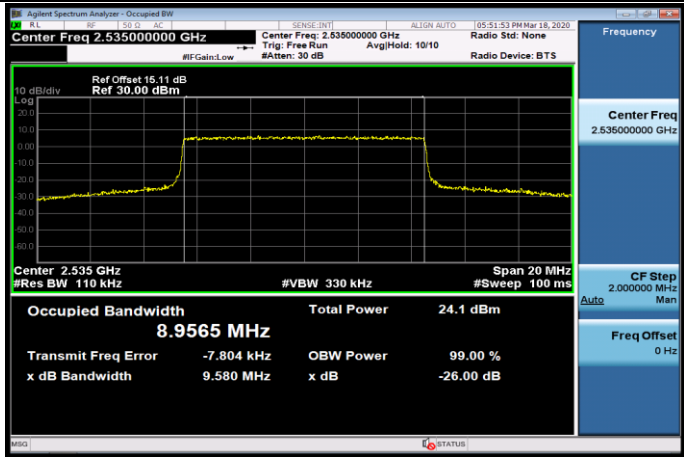

MCH_16QAM_50RB#0