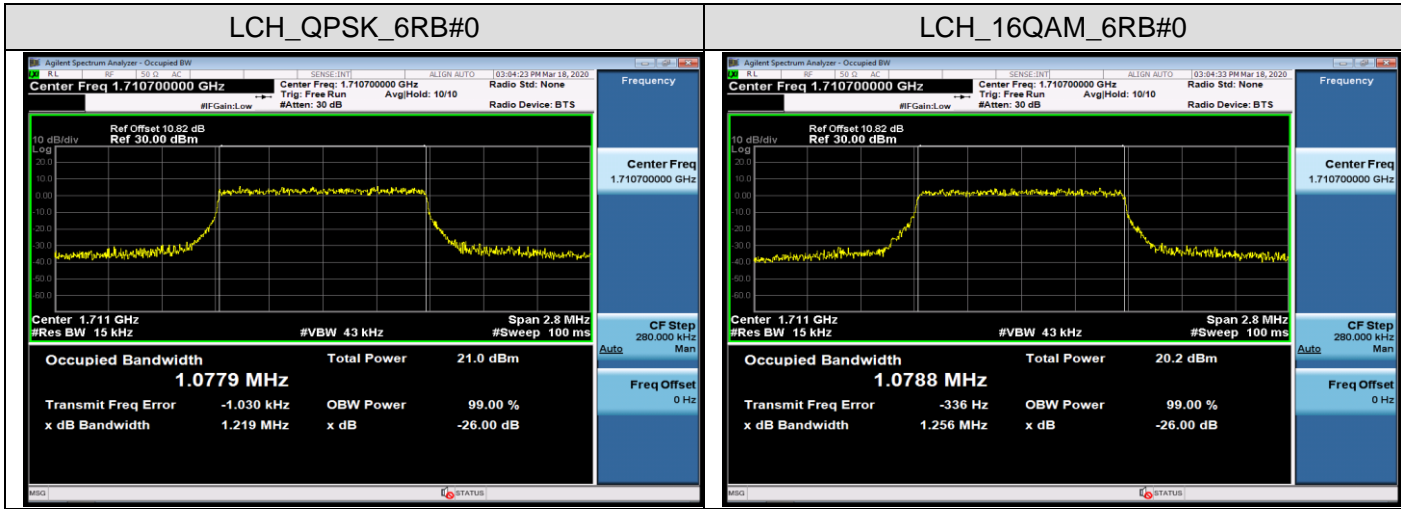

LTE Band 4
 Channel Bandwidth: 1.4 MHz

Channel Bandwidth: 3 MHz

Channel Bandwidth: 5 MHz

Channel Bandwidth: 10 MHz

Channel Bandwidth: 15 MHz

LCH_QPSK_75RB#0

LCH_16QAM_75RB#0

MCH_QPSK_75RB#0

MCH_16QAM_75RB#0

HCH_QPSK_75RB#0

HCH_16QAM_75RB#0

Channel Bandwidth: 20 MHz

LTE Band 7
 Channel Bandwidth: 5 MHz

Channel Bandwidth: 10 MHz

LCH_QPSK_50RB#0

LCH_16QAM_50RB#0