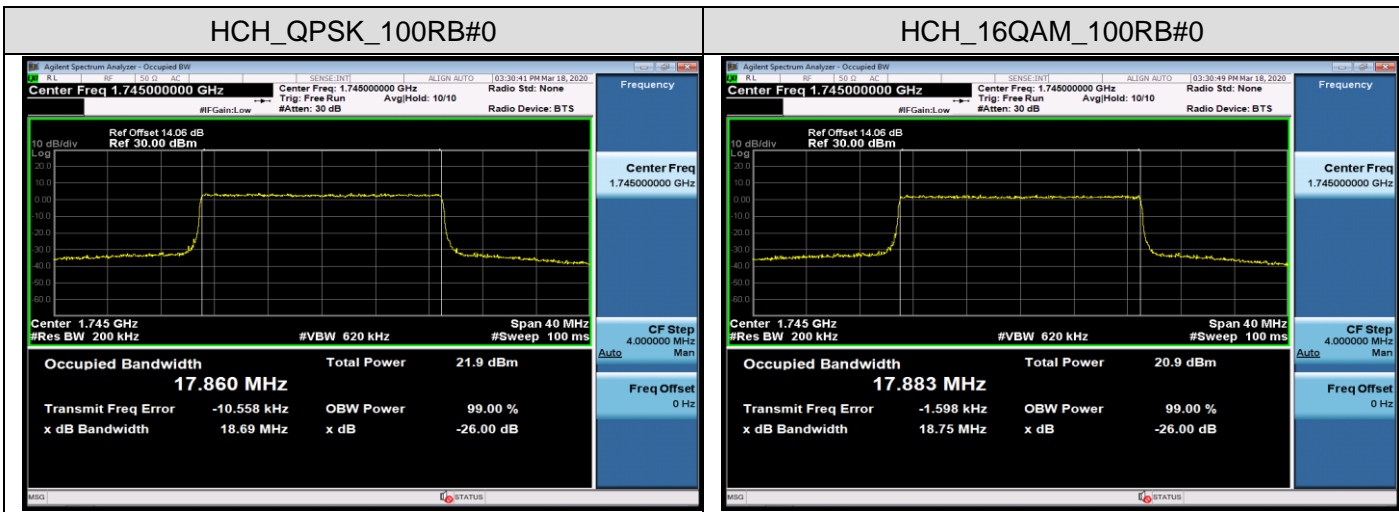

MCH_16QAM_75RB#0

HCH_QPSK_75RB#0

HCH_16QAM_75RB#0

Channel Bandwidth: 20 MHz

LTE Band 7
 Channel Bandwidth: 5 MHz

Channel Bandwidth: 10 MHz

LCH_QPSK_50RB#0

LCH_16QAM_50RB#0