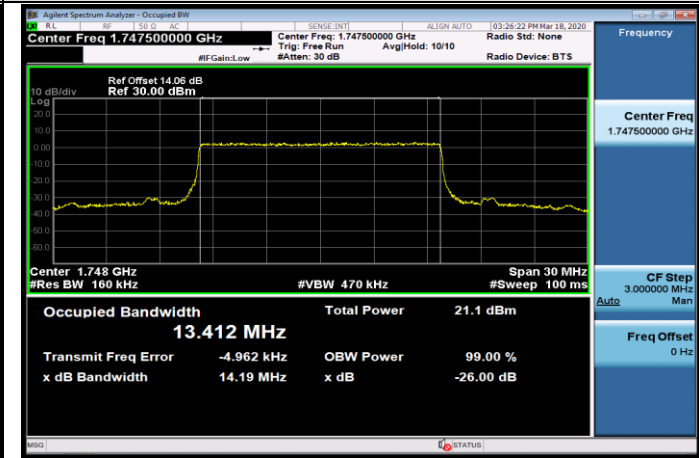

LTE Band 4
 Channel Bandwidth: 1.4 MHz

Channel Bandwidth: 3 MHz

Channel Bandwidth: 5 MHz

Channel Bandwidth: 10 MHz

Channel Bandwidth: 15 MHz

LCH_QPSK_75RB#0

LCH_16QAM_75RB#0

MCH_QPSK_75RB#0

MCH_16QAM_75RB#0

HCH_QPSK_75RB#0

HCH_16QAM_75RB#0

Channel Bandwidth: 20 MHz

LTE Band 7
 Channel Bandwidth: 5 MHz

Channel Bandwidth: 10 MHz

LCH_QPSK_50RB#0

LCH_16QAM_50RB#0