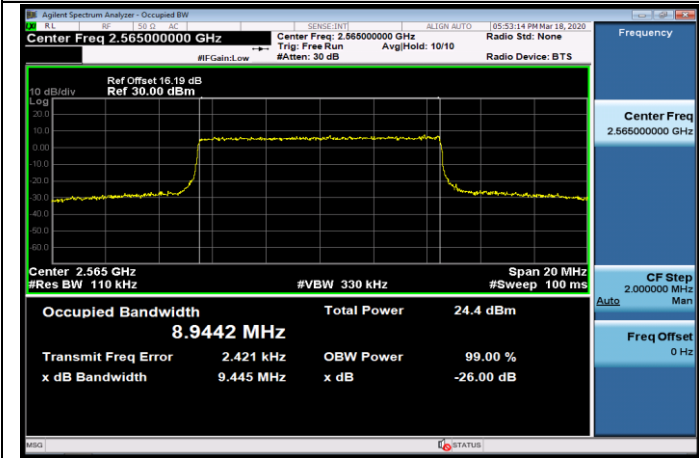

HCH_QPSK_50RB#0