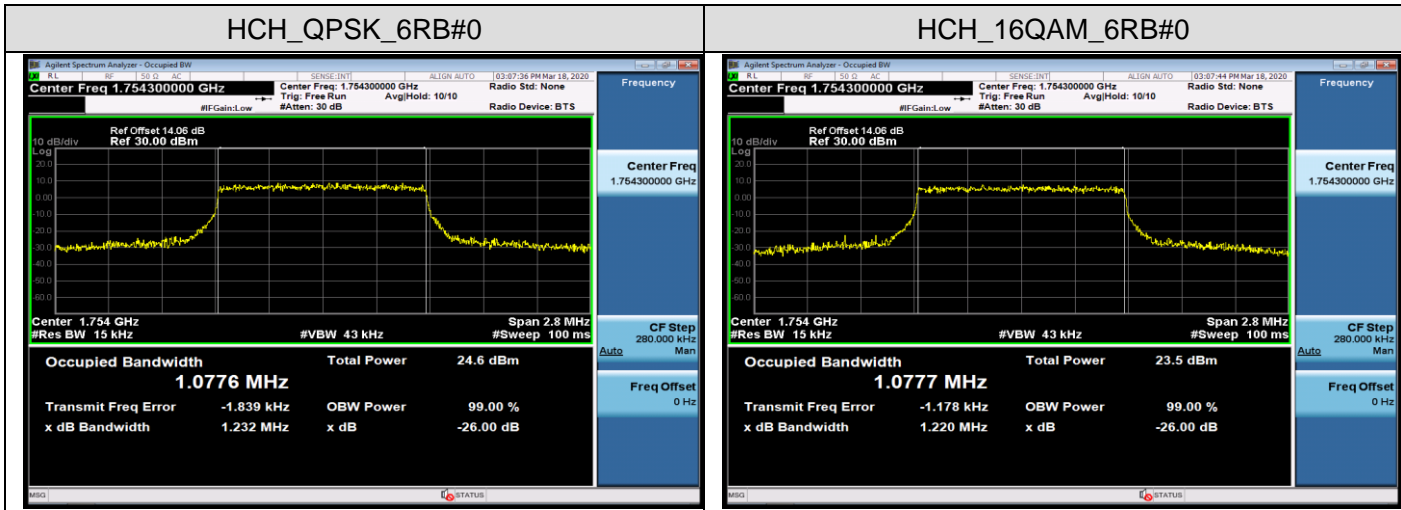

LTE Band 4
 Channel Bandwidth: 1.4 MHz

Channel Bandwidth: 3 MHz

Channel Bandwidth: 5 MHz

Channel Bandwidth: 10 MHz

Channel Bandwidth: 15 MHz

LCH_QPSK_75RB#0

LCH_16QAM_75RB#0

MCH_QPSK_75RB#0

MCH_16QAM_75RB#0

HCH_QPSK_75RB#0

HCH_16QAM_75RB#0

Channel Bandwidth: 20 MHz

LTE Band 7
 Channel Bandwidth: 5 MHz

Channel Bandwidth: 10 MHz

LCH_QPSK_50RB#0

LCH_16QAM_50RB#0