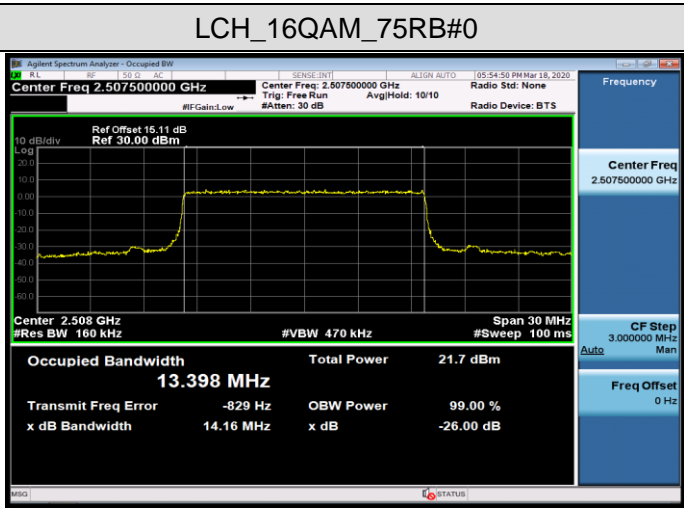

MCH_16QAM_75RB#0

HCH_QPSK_75RB#0

HCH_16QAM_75RB#0

Channel Bandwidth: 20 MHz

LTE Band 7
 Channel Bandwidth: 5 MHz

Channel Bandwidth: 10 MHz

LCH_QPSK_50RB#0

LCH_16QAM_50RB#0

MCH_QPSK_50RB#0

MCH_16QAM_50RB#0

HCH_QPSK_50RB#0

HCH_16QAM_50RB#0

Channel Bandwidth: 15 MHz

LCH_QPSK_75RB#0

LCH_16QAM_75RB#0

MCH_QPSK_75RB#0