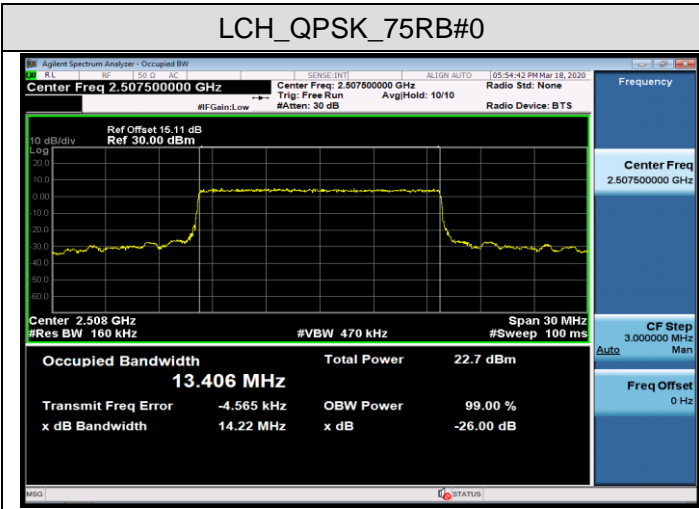

MCH_16QAM_75RB#0

HCH_QPSK_75RB#0

HCH_16QAM_75RB#0

Channel Bandwidth: 20 MHz

LTE Band 7
 Channel Bandwidth: 5 MHz

Channel Bandwidth: 10 MHz

LCH_QPSK_50RB#0

LCH_16QAM_50RB#0

MCH_QPSK_50RB#0

MCH_16QAM_50RB#0

HCH_QPSK_50RB#0

HCH_16QAM_50RB#0

Channel Bandwidth: 15 MHz

LCH_QPSK_75RB#0

LCH_16QAM_75RB#0

MCH_QPSK_75RB#0