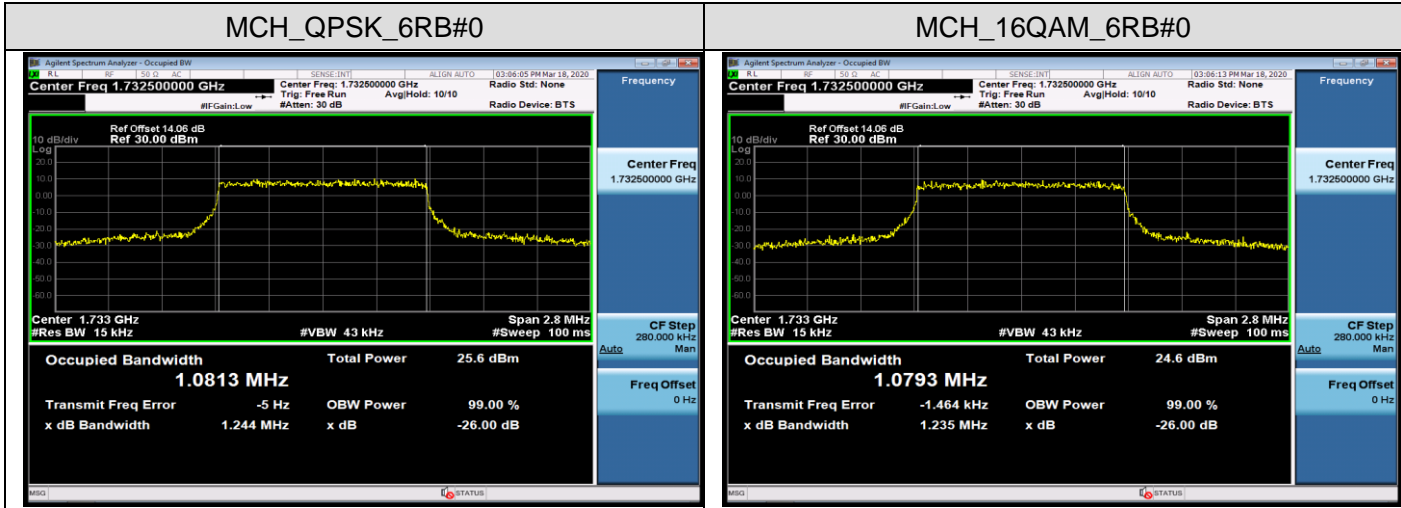

LTE Band 4
 Channel Bandwidth: 1.4 MHz

Channel Bandwidth: 3 MHz

Channel Bandwidth: 5 MHz

Channel Bandwidth: 10 MHz

Channel Bandwidth: 15 MHz

LCH_QPSK_75RB#0

LCH_16QAM_75RB#0

MCH_QPSK_75RB#0

MCH_16QAM_75RB#0

HCH_QPSK_75RB#0

HCH_16QAM_75RB#0

Channel Bandwidth: 20 MHz

LTE Band 7
 Channel Bandwidth: 5 MHz

Channel Bandwidth: 10 MHz

LCH_QPSK_50RB#0

LCH_16QAM_50RB#0