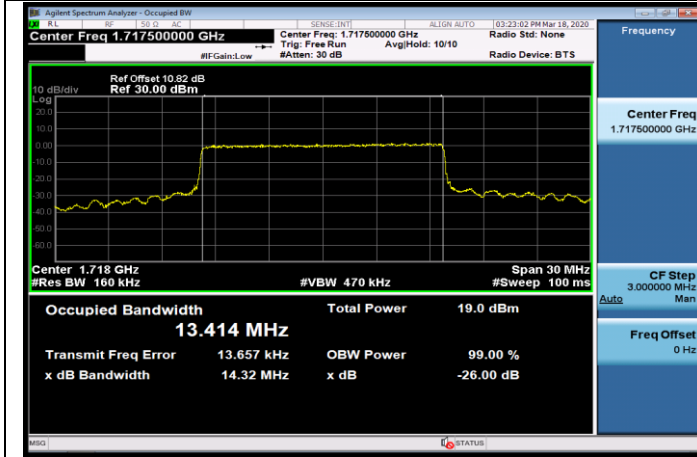

LTE Band 4
 Channel Bandwidth: 1.4 MHz

Channel Bandwidth: 3 MHz

Channel Bandwidth: 5 MHz

Channel Bandwidth: 10 MHz

Channel Bandwidth: 15 MHz

LCH_QPSK_75RB#0

LCH_16QAM_75RB#0

MCH_QPSK_75RB#0

MCH_16QAM_75RB#0

HCH_QPSK_75RB#0

HCH_16QAM_75RB#0

Channel Bandwidth: 20 MHz

LTE Band 7
 Channel Bandwidth: 5 MHz

Channel Bandwidth: 10 MHz

LCH_QPSK_50RB#0

LCH_16QAM_50RB#0