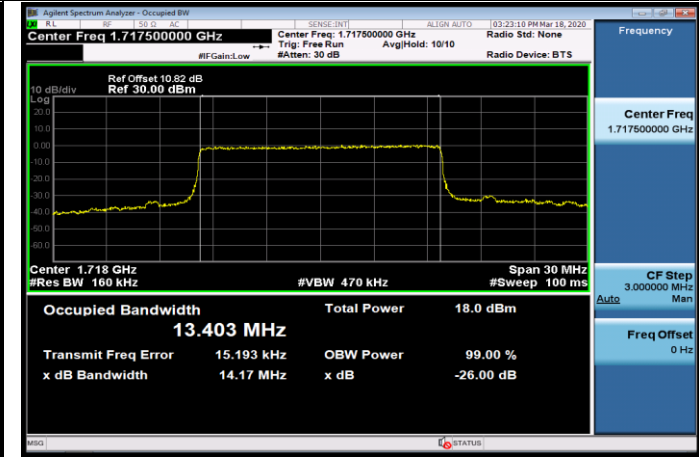

LTE Band 4
 Channel Bandwidth: 1.4 MHz

Channel Bandwidth: 3 MHz

Channel Bandwidth: 5 MHz

Channel Bandwidth: 10 MHz

Channel Bandwidth: 15 MHz

LCH_QPSK_75RB#0

LCH_16QAM_75RB#0

MCH_QPSK_75RB#0

MCH_16QAM_75RB#0

HCH_QPSK_75RB#0

HCH_16QAM_75RB#0

Channel Bandwidth: 20 MHz

LTE Band 7
 Channel Bandwidth: 5 MHz

Channel Bandwidth: 10 MHz

LCH_QPSK_50RB#0

LCH_16QAM_50RB#0