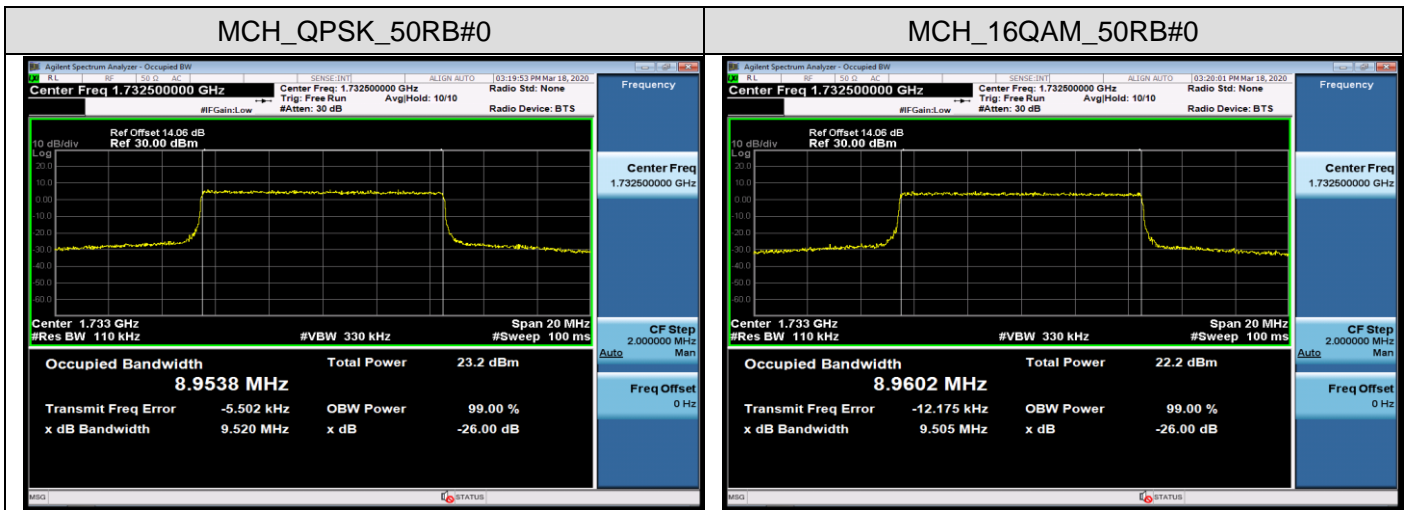

LTE Band 4
 Channel Bandwidth: 1.4 MHz

Channel Bandwidth: 3 MHz

Channel Bandwidth: 5 MHz

Channel Bandwidth: 10 MHz

Channel Bandwidth: 15 MHz

LCH_QPSK_75RB#0

LCH_16QAM_75RB#0

MCH_QPSK_75RB#0

MCH_16QAM_75RB#0

HCH_QPSK_75RB#0

HCH_16QAM_75RB#0

Channel Bandwidth: 20 MHz

LTE Band 7
 Channel Bandwidth: 5 MHz

Channel Bandwidth: 10 MHz

LCH_QPSK_50RB#0

LCH_16QAM_50RB#0