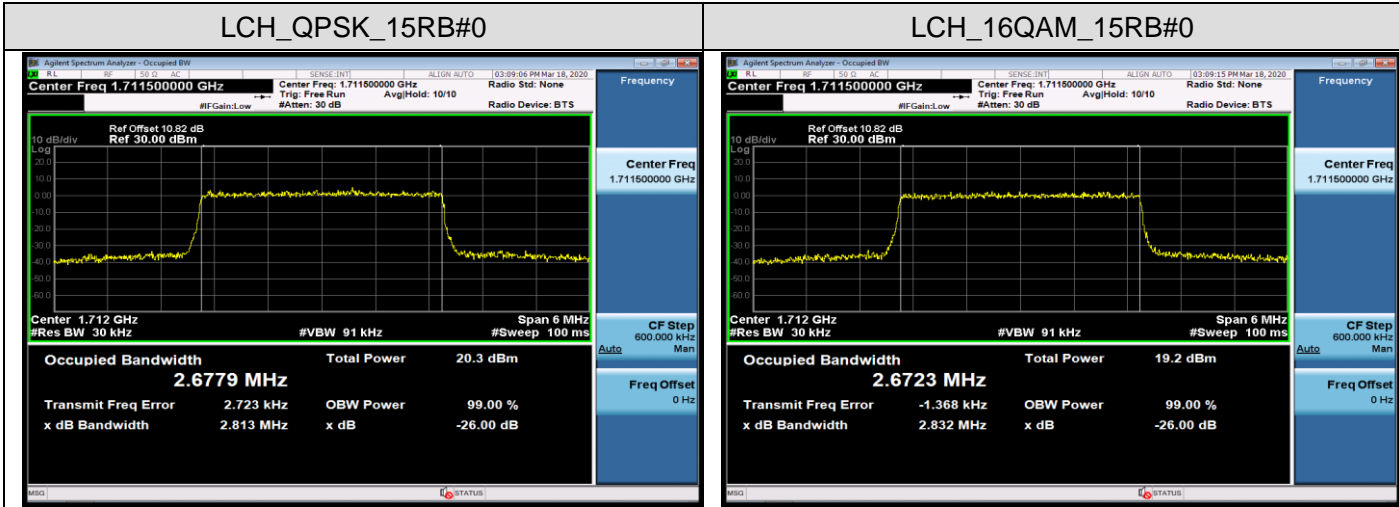

LTE Band 4
 Channel Bandwidth: 1.4 MHz

Channel Bandwidth: 3 MHz

Channel Bandwidth: 5 MHz

Channel Bandwidth: 10 MHz

Channel Bandwidth: 15 MHz

LCH_QPSK_75RB#0

LCH_16QAM_75RB#0

MCH_QPSK_75RB#0

MCH_16QAM_75RB#0

HCH_QPSK_75RB#0

HCH_16QAM_75RB#0

Channel Bandwidth: 20 MHz

LTE Band 7
 Channel Bandwidth: 5 MHz

Channel Bandwidth: 10 MHz

LCH_QPSK_50RB#0

LCH_16QAM_50RB#0