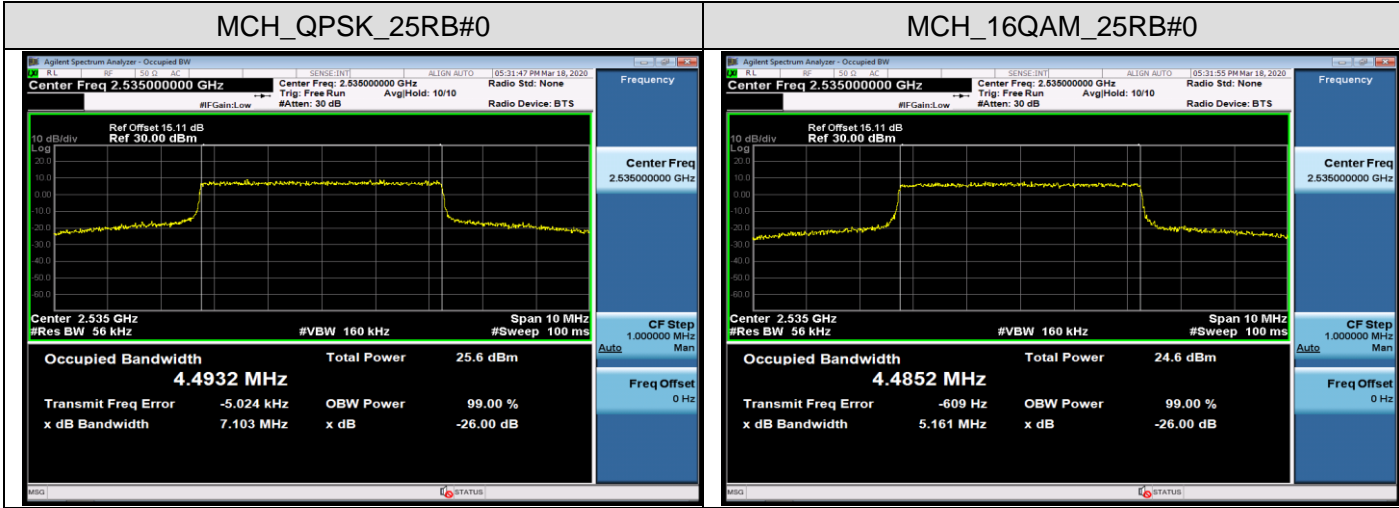

LTE Band 4
 Channel Bandwidth: 1.4 MHz

Channel Bandwidth: 3 MHz

Channel Bandwidth: 5 MHz

Channel Bandwidth: 10 MHz

Channel Bandwidth: 15 MHz

LCH_QPSK_75RB#0

LCH_16QAM_75RB#0

MCH_QPSK_75RB#0

MCH_16QAM_75RB#0

HCH_QPSK_75RB#0

HCH_16QAM_75RB#0

Channel Bandwidth: 20 MHz

LTE Band 7
 Channel Bandwidth: 5 MHz

Channel Bandwidth: 10 MHz

LCH_QPSK_50RB#0

LCH_16QAM_50RB#0