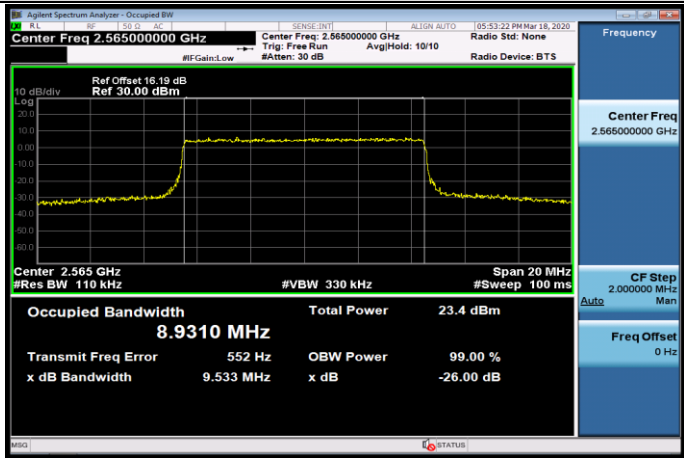

MCH_QPSK_50RB#0

MCH_16QAM_50RB#0

HCH_QPSK_50RB#0

HCH_16QAM_50RB#0

Channel Bandwidth: 15 MHz

LCH_QPSK_75RB#0

LCH_16QAM_75RB#0

MCH_QPSK_75RB#0