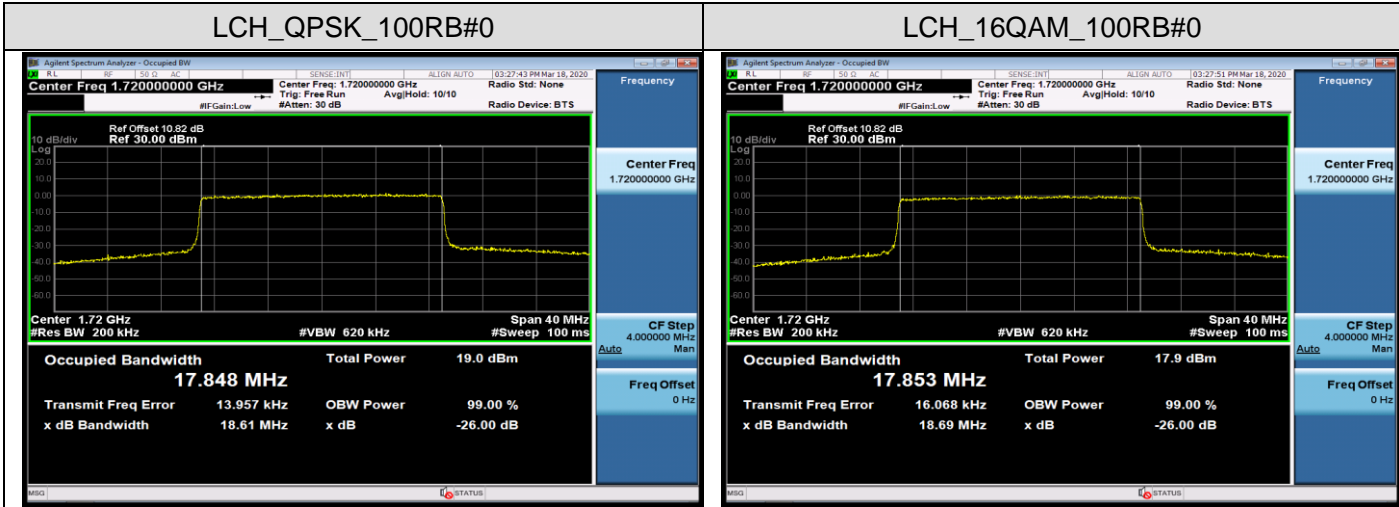

LTE Band 4
 Channel Bandwidth: 1.4 MHz

Channel Bandwidth: 3 MHz

Channel Bandwidth: 5 MHz

Channel Bandwidth: 10 MHz

Channel Bandwidth: 15 MHz

LCH_QPSK_75RB#0

LCH_16QAM_75RB#0

MCH_QPSK_75RB#0

MCH_16QAM_75RB#0

HCH_QPSK_75RB#0

HCH_16QAM_75RB#0

Channel Bandwidth: 20 MHz

LTE Band 7
 Channel Bandwidth: 5 MHz

Channel Bandwidth: 10 MHz

LCH_QPSK_50RB#0

LCH_16QAM_50RB#0