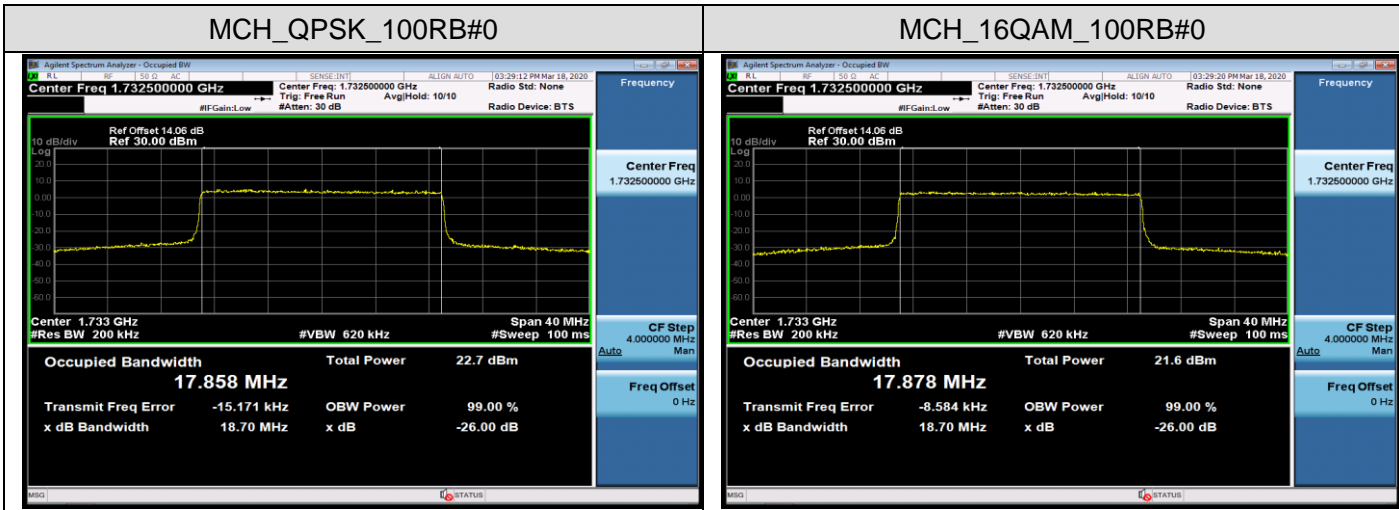

MCH_16QAM_75RB#0

HCH_QPSK_75RB#0

HCH_16QAM_75RB#0

Channel Bandwidth: 20 MHz

LTE Band 7
 Channel Bandwidth: 5 MHz

Channel Bandwidth: 10 MHz

LCH_QPSK_50RB#0

LCH_16QAM_50RB#0