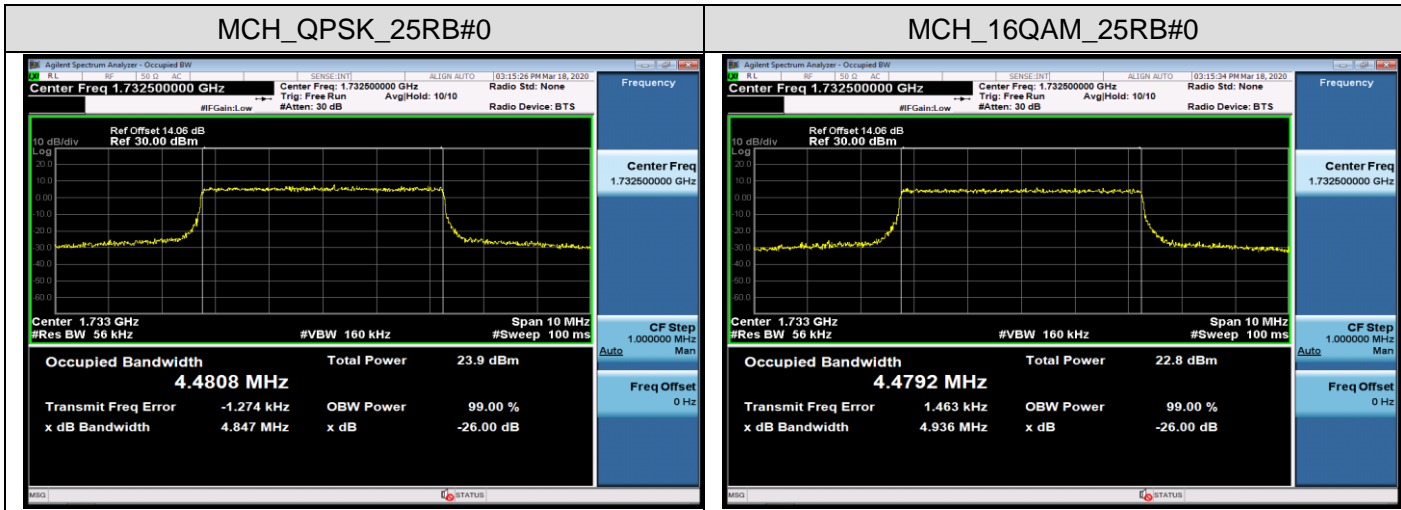

LTE Band 4
 Channel Bandwidth: 1.4 MHz

Channel Bandwidth: 3 MHz

Channel Bandwidth: 5 MHz

Channel Bandwidth: 10 MHz

Channel Bandwidth: 15 MHz

LCH_QPSK_75RB#0

LCH_16QAM_75RB#0

MCH_QPSK_75RB#0

MCH_16QAM_75RB#0

HCH_QPSK_75RB#0

HCH_16QAM_75RB#0

Channel Bandwidth: 20 MHz

LTE Band 7
 Channel Bandwidth: 5 MHz

Channel Bandwidth: 10 MHz

LCH_QPSK_50RB#0

LCH_16QAM_50RB#0