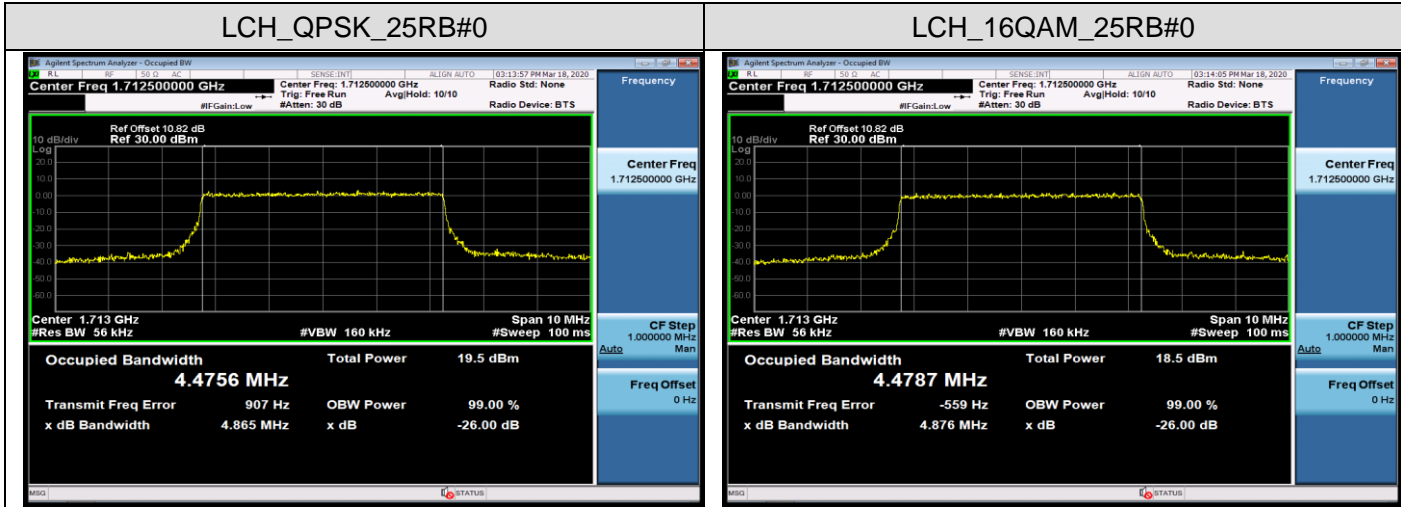

LTE Band 4
 Channel Bandwidth: 1.4 MHz

Channel Bandwidth: 3 MHz

Channel Bandwidth: 5 MHz

Channel Bandwidth: 10 MHz

Channel Bandwidth: 15 MHz

LCH_QPSK_75RB#0

LCH_16QAM_75RB#0

MCH_QPSK_75RB#0

MCH_16QAM_75RB#0

HCH_QPSK_75RB#0

HCH_16QAM_75RB#0

Channel Bandwidth: 20 MHz

LTE Band 7
 Channel Bandwidth: 5 MHz

Channel Bandwidth: 10 MHz

LCH_QPSK_50RB#0

LCH_16QAM_50RB#0