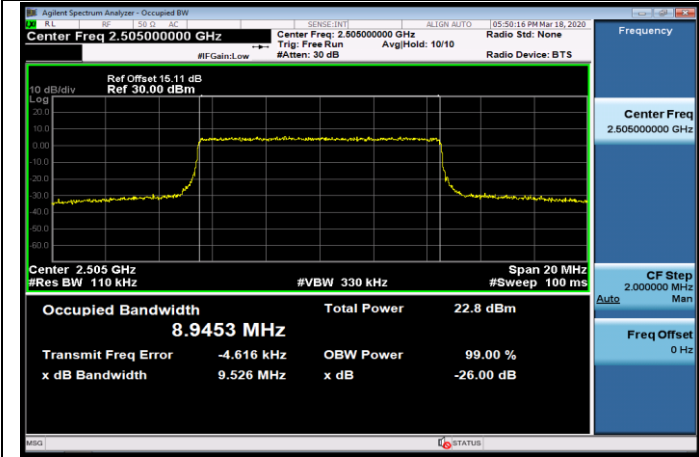

MCH_16QAM_75RB#0

HCH_QPSK_75RB#0

HCH_16QAM_75RB#0

Channel Bandwidth: 20 MHz

LTE Band 7
 Channel Bandwidth: 5 MHz

Channel Bandwidth: 10 MHz

LCH_QPSK_50RB#0

LCH_16QAM_50RB#0