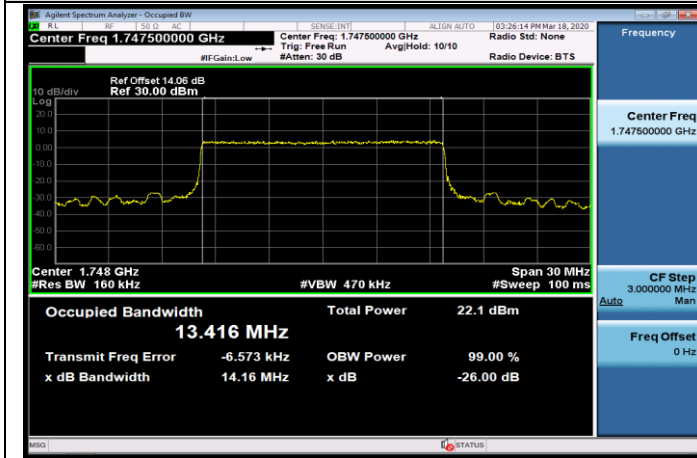

LTE Band 4
 Channel Bandwidth: 1.4 MHz

Channel Bandwidth: 3 MHz

Channel Bandwidth: 5 MHz

Channel Bandwidth: 10 MHz

Channel Bandwidth: 15 MHz

LCH_QPSK_75RB#0

LCH_16QAM_75RB#0

MCH_QPSK_75RB#0

MCH_16QAM_75RB#0

HCH_QPSK_75RB#0

HCH_16QAM_75RB#0

Channel Bandwidth: 20 MHz

LTE Band 7
 Channel Bandwidth: 5 MHz

Channel Bandwidth: 10 MHz

LCH_QPSK_50RB#0

LCH_16QAM_50RB#0