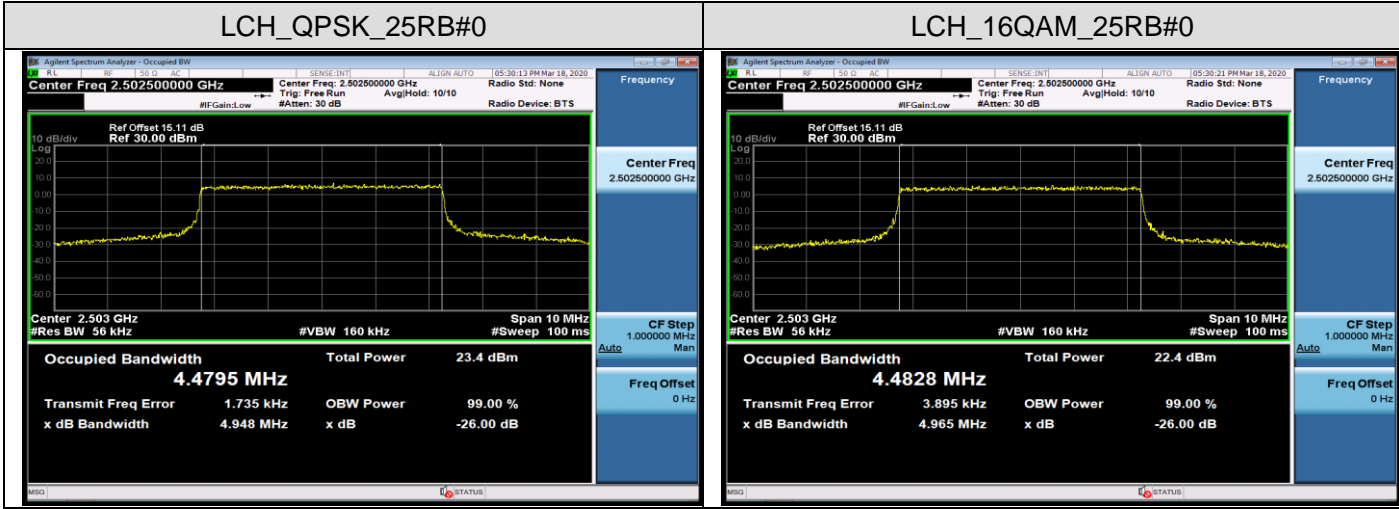

LTE Band 4
 Channel Bandwidth: 1.4 MHz

Channel Bandwidth: 3 MHz

Channel Bandwidth: 5 MHz

Channel Bandwidth: 10 MHz

Channel Bandwidth: 15 MHz

LCH_QPSK_75RB#0

LCH_16QAM_75RB#0

MCH_QPSK_75RB#0

MCH_16QAM_75RB#0

HCH_QPSK_75RB#0

HCH_16QAM_75RB#0

Channel Bandwidth: 20 MHz

LTE Band 7
 Channel Bandwidth: 5 MHz

Channel Bandwidth: 10 MHz

LCH_QPSK_50RB#0

LCH_16QAM_50RB#0