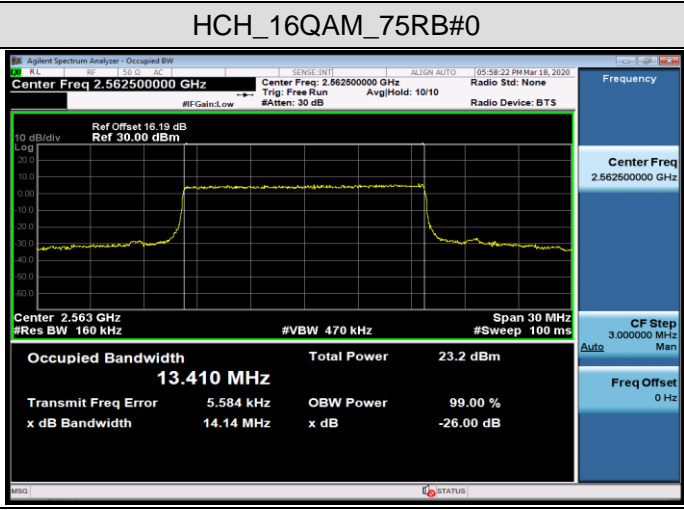

Channel Bandwidth: 15 MHz