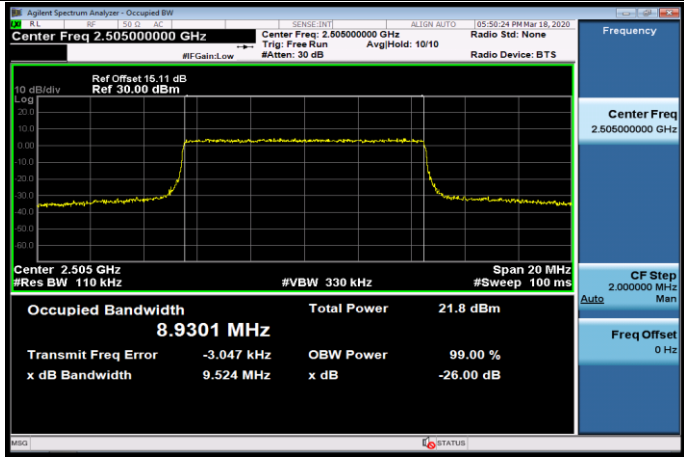

MCH_16QAM_75RB#0

HCH_QPSK_75RB#0

HCH_16QAM_75RB#0

Channel Bandwidth: 20 MHz

LTE Band 7
 Channel Bandwidth: 5 MHz

Channel Bandwidth: 10 MHz

LCH_QPSK_50RB#0

LCH_16QAM_50RB#0