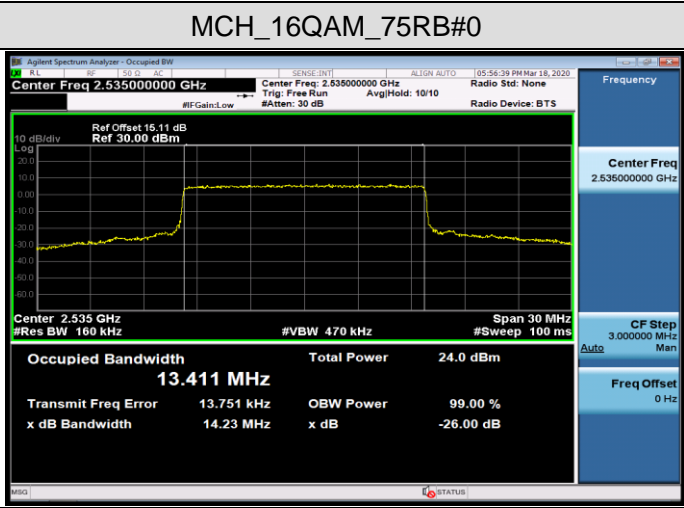

HCH_16QAM_75RB#0