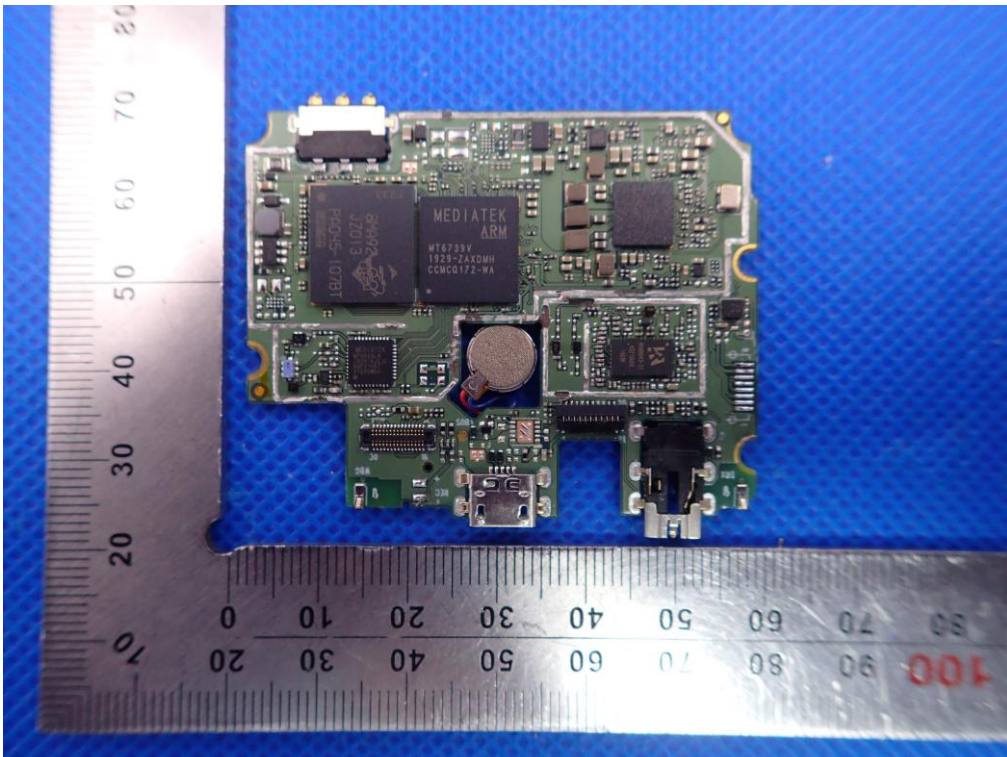

Internal Photos
OPEN VIEW OF EUT(FIGURE 1)

Diversity
Antenna

OPEN VIEW OF EUT(FIGURE 2)

BT&WIFI&GPS
Antenna

OPEN VIEW OF EUT(FIGURE 3)

GSM&WCDMA<E ANTENNA

DIVERSITY ANTENNA

BT&WIFI&GPS ANTENNA

INTERNAL VIEW OF EUT(FIGURE 1)

INTERNAL VIEW OF EUT(FIGURE 2)

INTERNAL VIEW OF EUT(FIGURE 3)

INTERNAL VIEW OF EUT(FIGURE 4)

INTERNAL VIEW OF EUT(FIGURE 5)

INTERNAL VIEW OF EUT(FIGURE 6)

INTERNAL VIEW OF EUT(FIGURE 7)

INTERNAL VIEW OF EUT(FIGURE 8)

INTERNAL VIEW OF EUT(FIGURE 9)