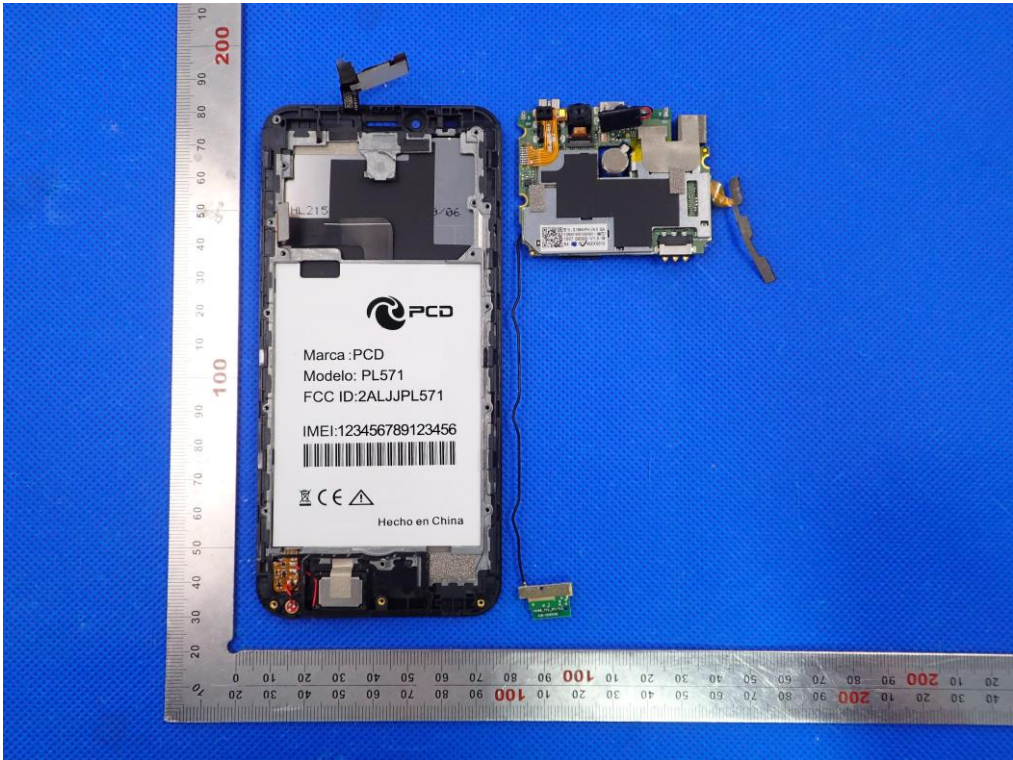

Internal Photos
OPEN VIEW OF EUT(FIGURE 1)

Diversity
Antenna

OPEN VIEW OF EUT(FIGURE 2)

BT&WIFI&GPS
Antenna

OPEN VIEW OF EUT(FIGURE 3)

GSM&WCDMA<E ANTENNA

DIVERSITY ANTENNA

BT&WIFI&GPS ANTENNA

INTERNAL VIEW OF EUT(FIGURE 1)

INTERNAL VIEW OF EUT(FIGURE 2)

INTERNAL VIEW OF EUT(FIGURE 3)

INTERNAL VIEW OF EUT(FIGURE 4)

INTERNAL VIEW OF EUT(FIGURE 5)

INTERNAL VIEW OF EUT(FIGURE 6)

INTERNAL VIEW OF EUT(FIGURE 7)