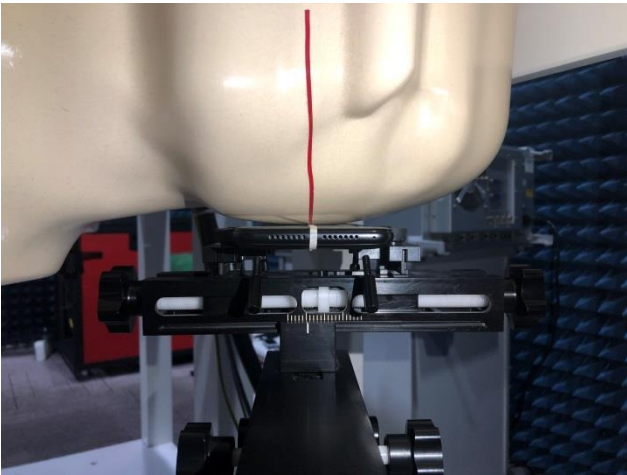

# SAR Test Setup Photos

## Head

Right Cheek

Right Tilted

Left Cheek

Left Tilted

## Body

Front side (10mm)

Back side(10mm)

Top side(10mm)

Bottom side(10mm)

Left side(10mm)

Right side(10mm)