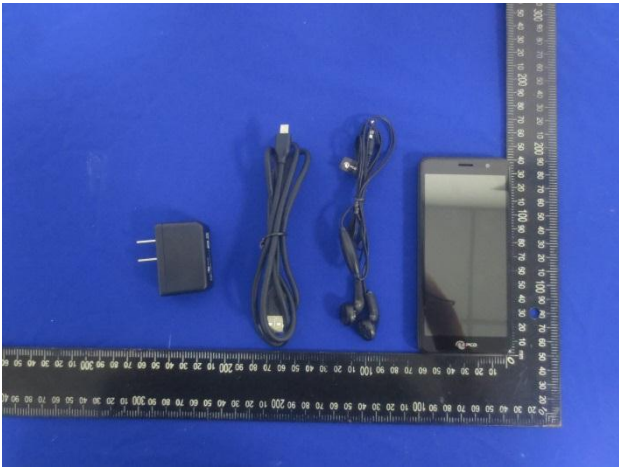

EUT Photos (Model: PL504)

EUT Antenna Locations

LTE-Diversity-ANT (Rx only)

SAR Test Setup Photos

Head

Right Cheek

Right Tilted

Left Cheek

Left Tilted

Body

Front side (10mm)

Back side(10mm)

Top side(10mm)

Bottom side(10mm)

Left side(10mm)

Right side(10mm)