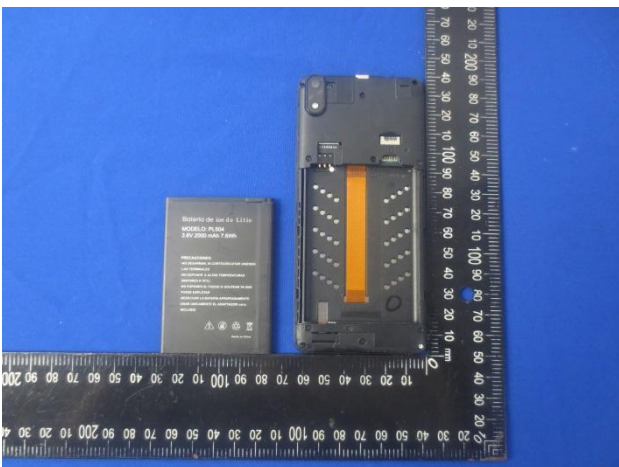

EUT Photos (Model: PL504)

EUT Antenna Locations

LTE-Diversity-ANT (Rx only)

SAR Test Setup Photos

Head

Right Cheek

Right Tilted

Left Cheek

Left Tilted

Body

Front side (10mm)

Back side(10mm)

Top side(10mm)

Bottom side(10mm)

Left side(10mm)

Right side(10mm)