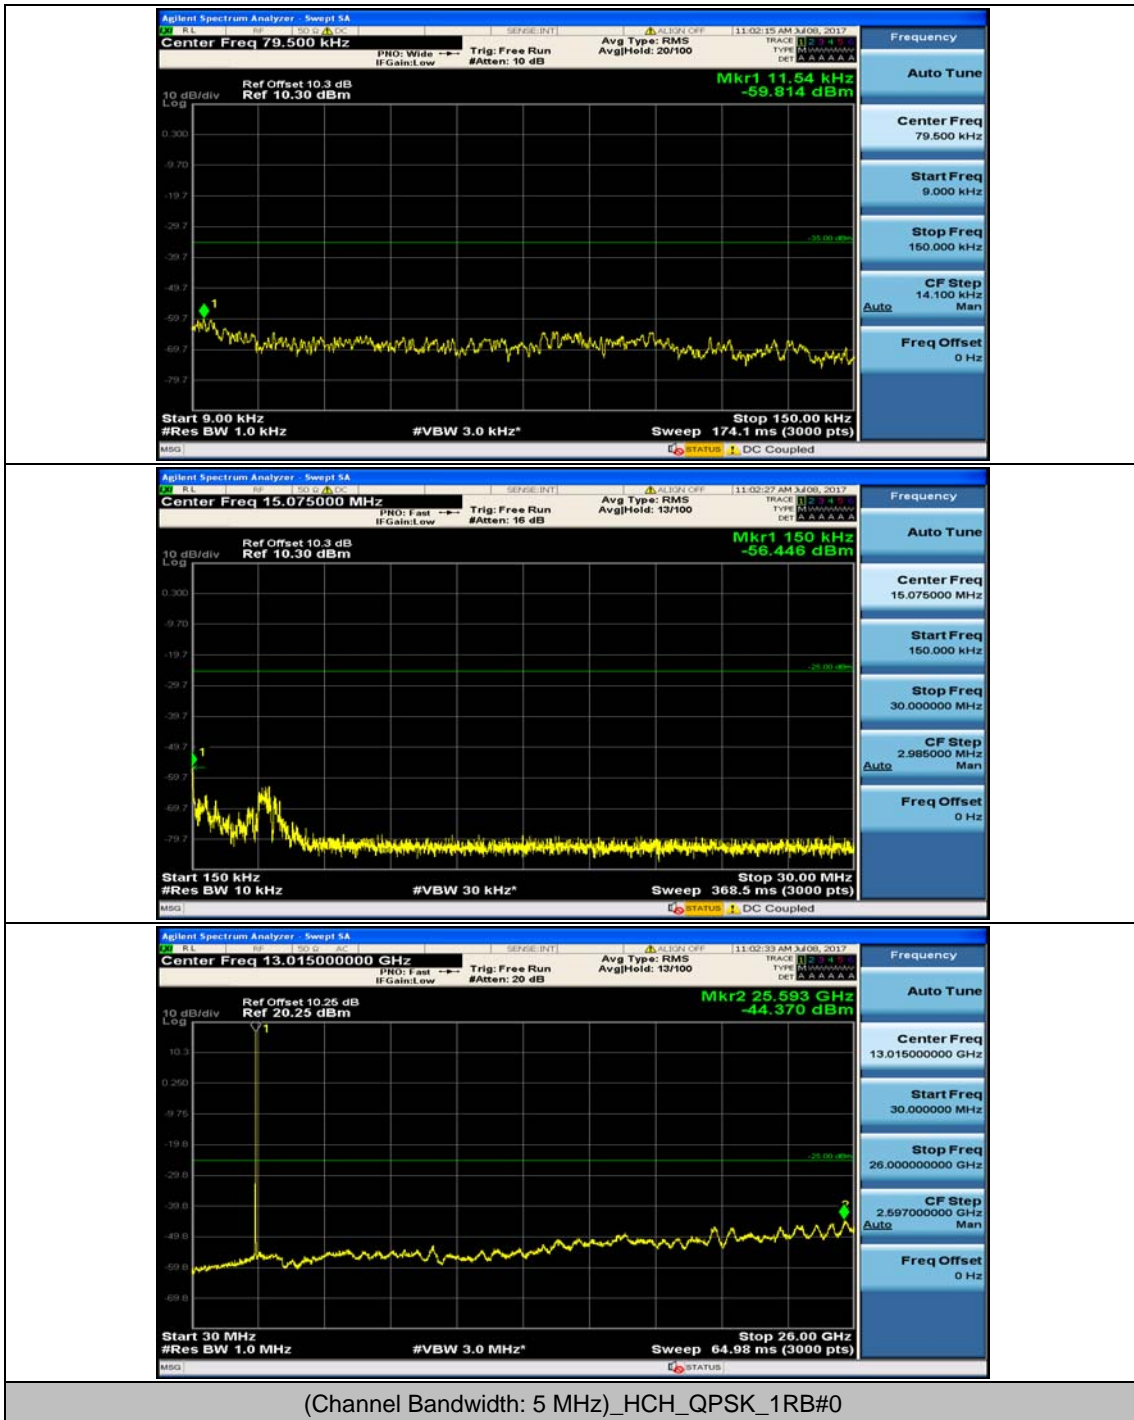

(Channel Bandwidth:20 MHz)_HCH_16QAM_100RB#0

Appendix E: Conducted Spurious Emission

Test Graphs

Channel Bandwidth: 5 MHz

Channel Bandwidth: 10 MHz

Channel Bandwidth: 10 MHz_HCH_QPSK_1RB#0

Channel Bandwidth: 10 MHz_LCH_16QAM_1RB#0