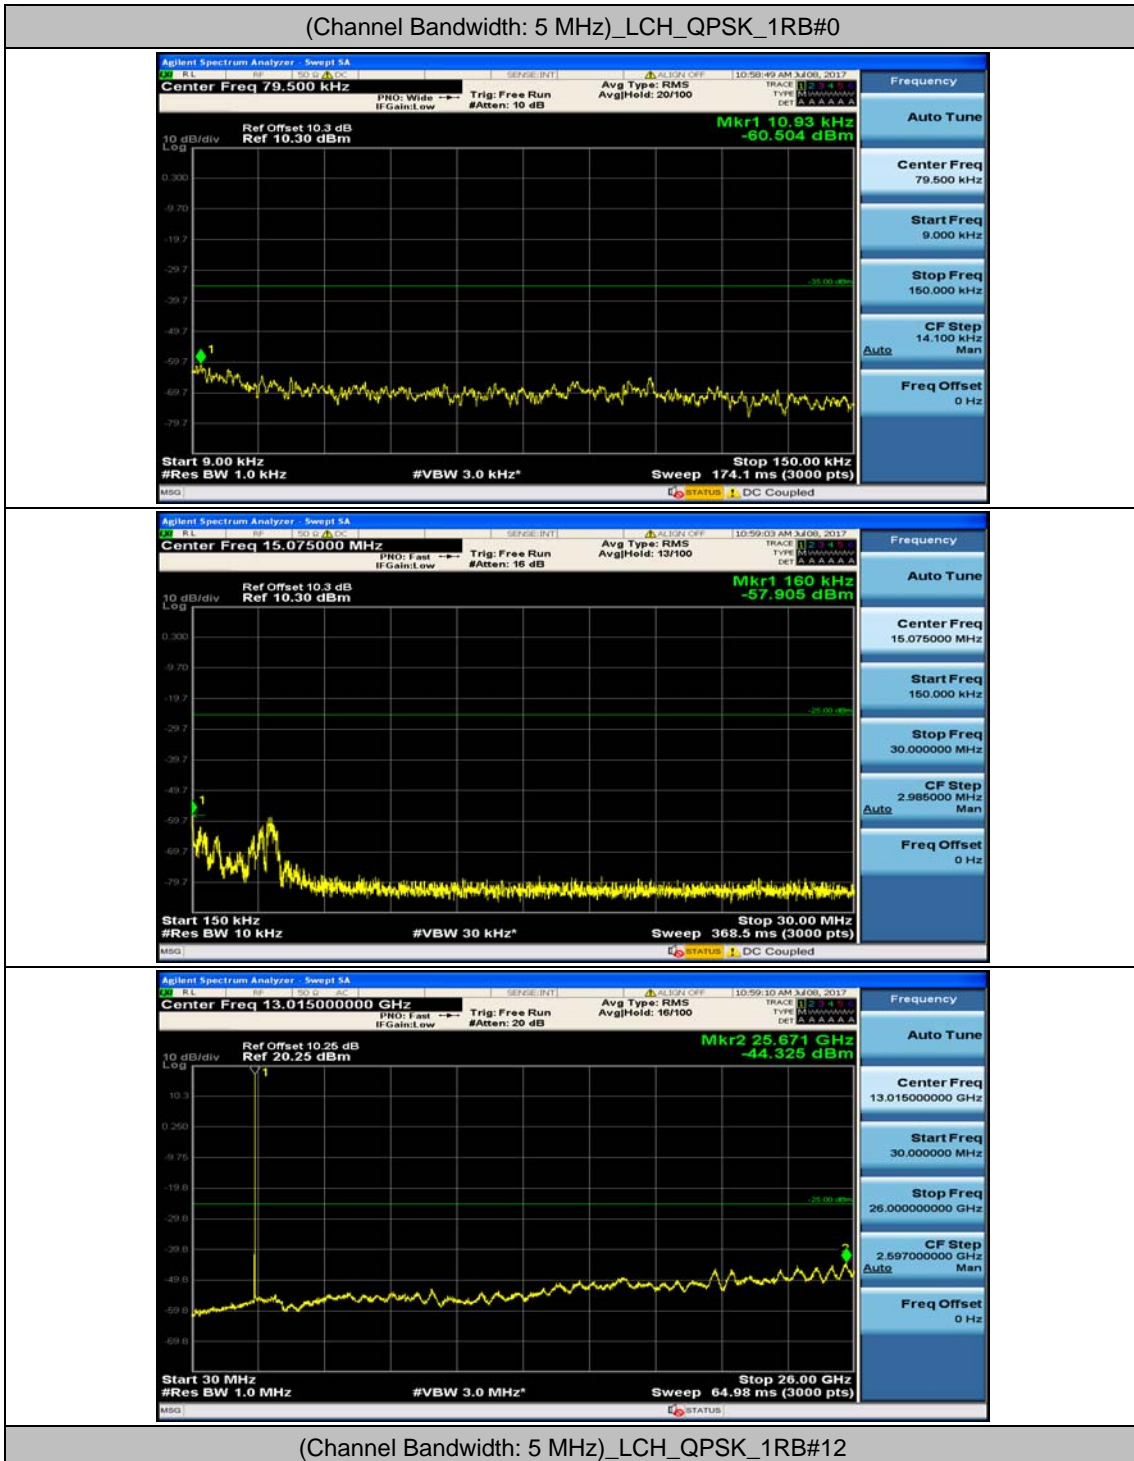

(Channel Bandwidth:20 MHz)_LCH_16QAM_50RB#0

(Channel Bandwidth:20 MHz)_LCH_16QAM_50RB#25

(Channel Bandwidth:20 MHz)_LCH_16QAM_50RB#0

(Channel Bandwidth:20 MHz)_LCH_16QAM_100RB#0

(Channel Bandwidth:20 MHz)_HCH_16QAM_1RB#0

(Channel Bandwidth:20 MHz)_HCH_16QAM_1RB#49

(Channel Bandwidth:20 MHz)_HCH_16QAM_1RB#99

(Channel Bandwidth:20 MHz)_HCH_16QAM_50RB#0

(Channel Bandwidth:20 MHz)_HCH_16QAM_50RB#25

(Channel Bandwidth:20 MHz)_HCH_16QAM_50RB#50

(Channel Bandwidth:20 MHz)_HCH_16QAM_100RB#0

Appendix E: Conducted Spurious Emission

Test Graphs

Channel Bandwidth: 5 MHz

Channel Bandwidth: 10 MHz

Channel Bandwidth: 10 MHz_HCH_QPSK_1RB#0

Channel Bandwidth: 10 MHz_LCH_16QAM_1RB#0