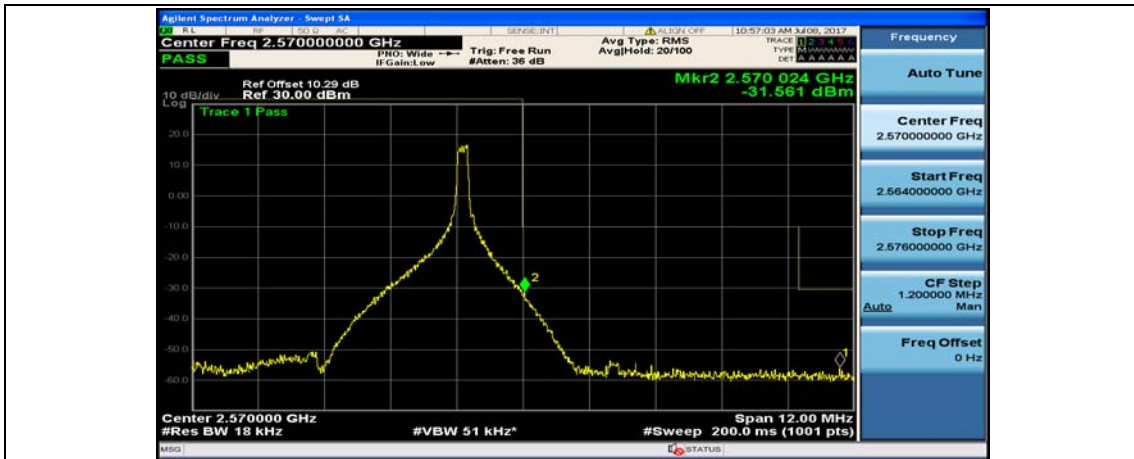

(Channel Bandwidth:20 MHz)_HCH_QPSK_1RB#99