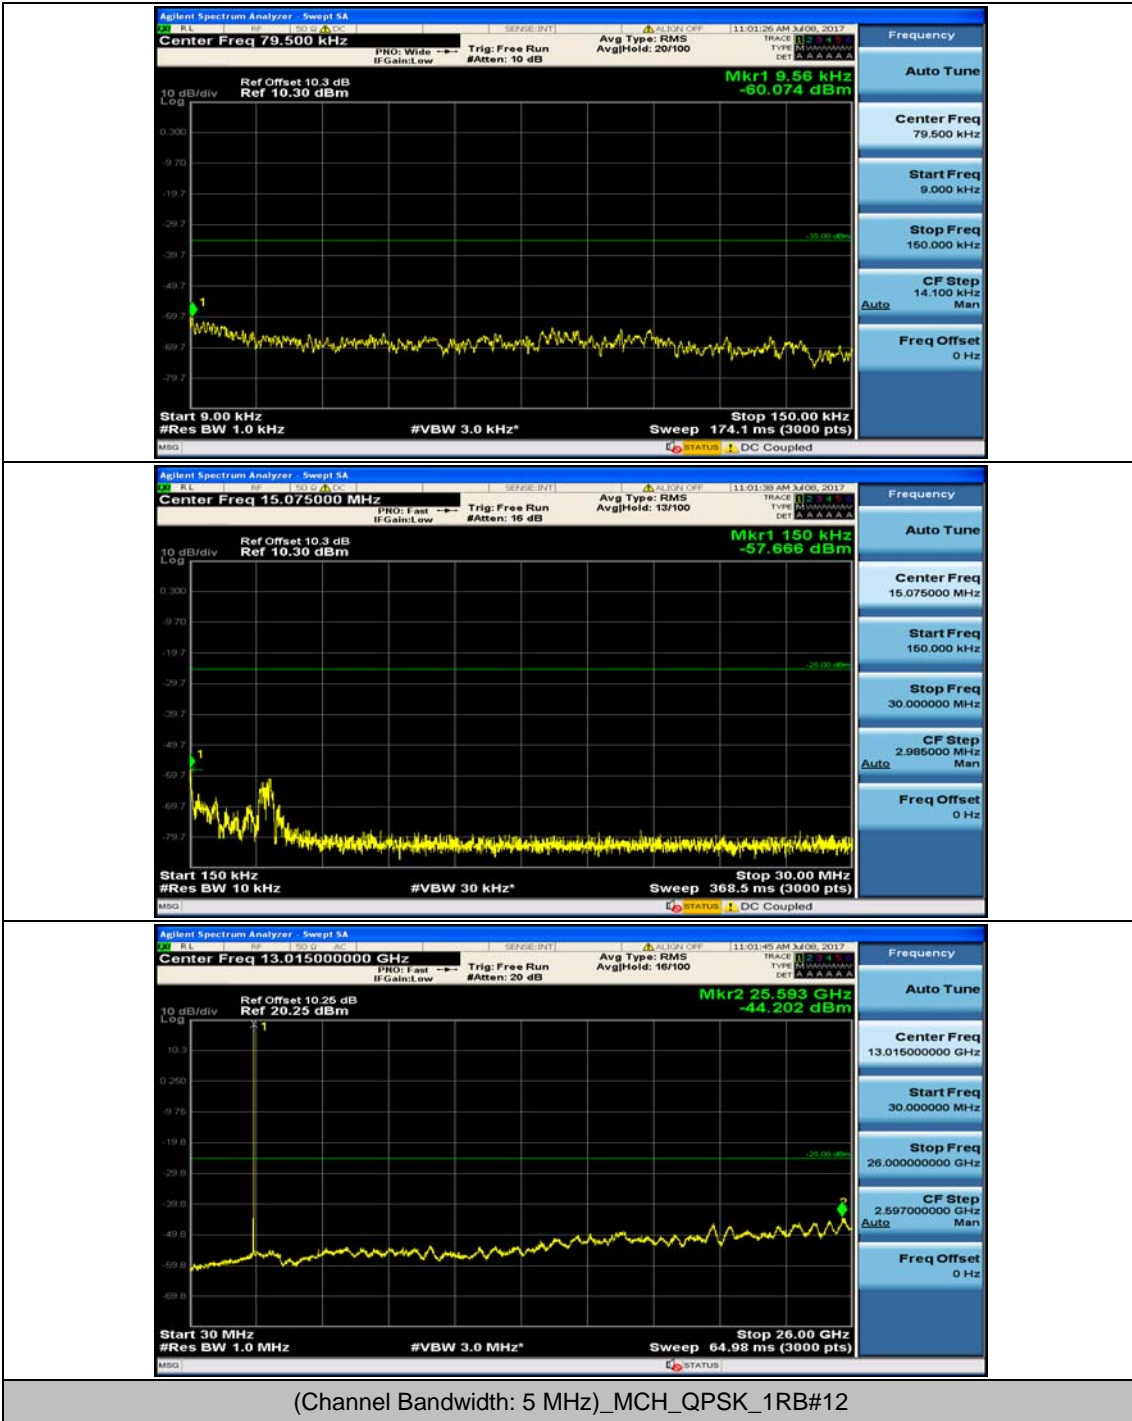

(Channel Bandwidth:20 MHz)_HCH_16QAM_100RB#0

Appendix E: Conducted Spurious Emission

Test Graphs

Channel Bandwidth: 5 MHz

Channel Bandwidth: 10 MHz

Channel Bandwidth: 10 MHz_HCH_QPSK_1RB#0

Channel Bandwidth: 10 MHz_LCH_16QAM_1RB#0