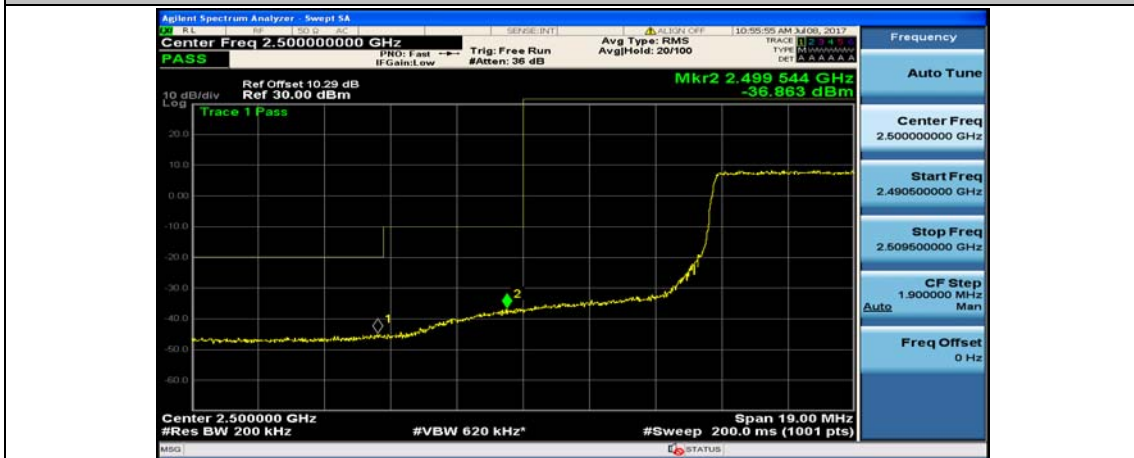

(Channel Bandwidth:15 MHz)_HCH_16QAM_37RB#38

(Channel Bandwidth:15 MHz)_HCH_16QAM_75RB#0

Channel Bandwidth: 20 MHz

(Channel Bandwidth:20 MHz)_LCH_QPSK_50RB#25

(Channel Bandwidth:20 MHz)_LCH_QPSK_50RB#50

(Channel Bandwidth:20 MHz)_LCH_QPSK_100RB#0