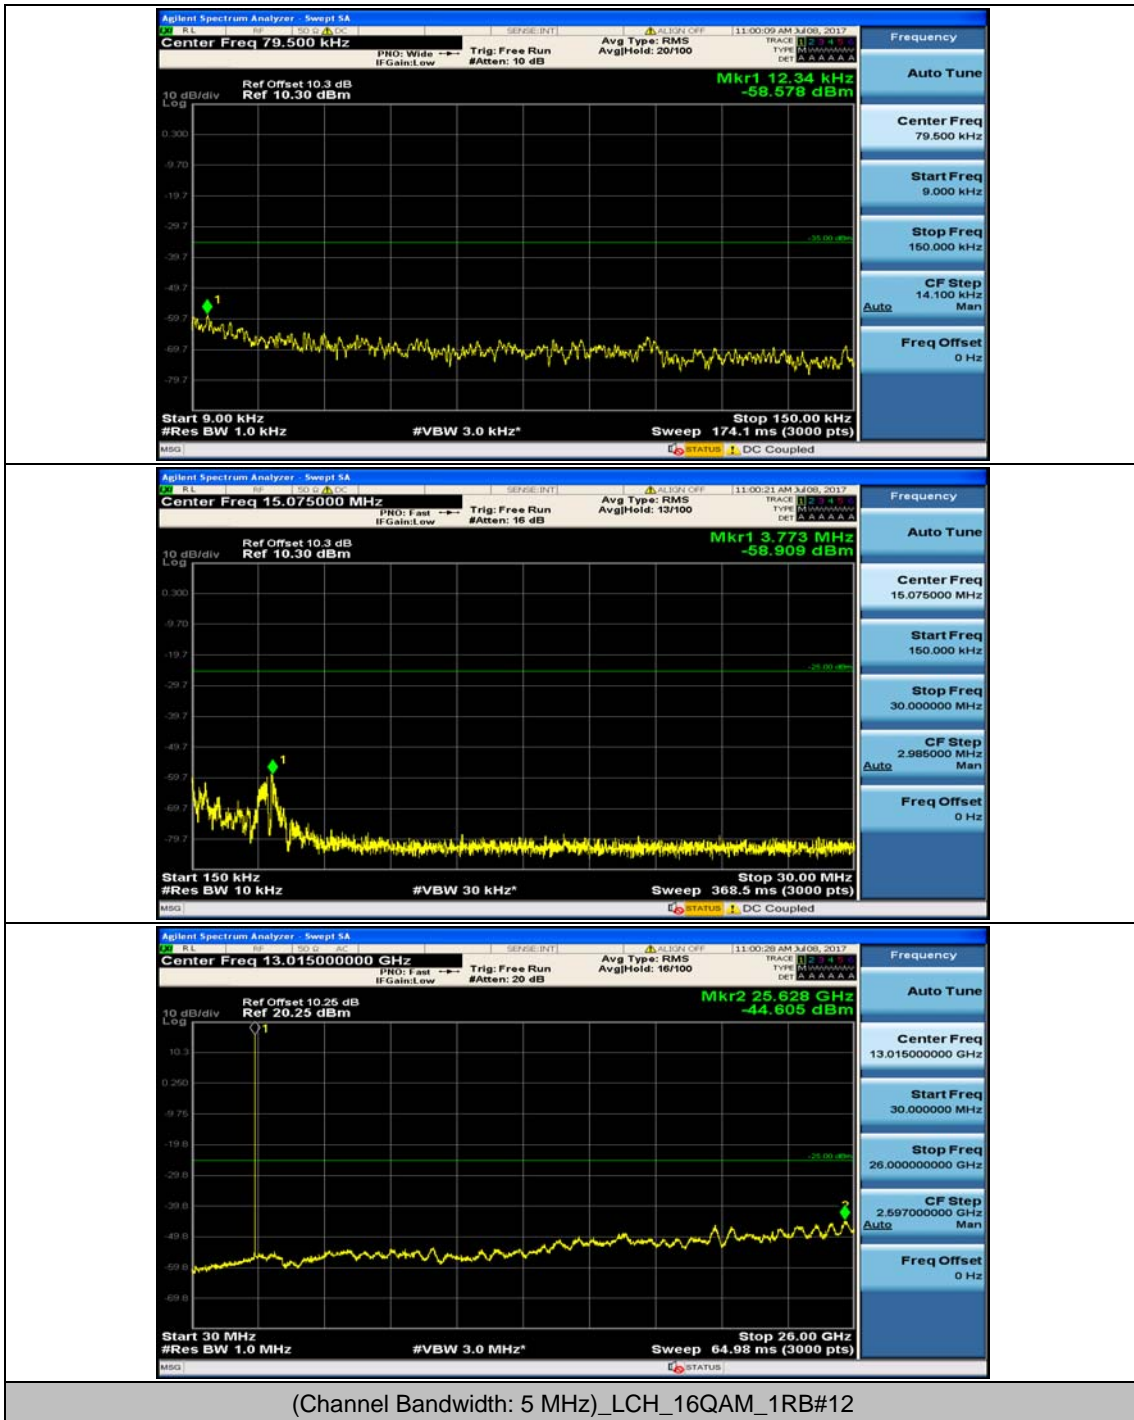

(Channel Bandwidth:20 MHz)_HCH_16QAM_100RB#0

Appendix E: Conducted Spurious Emission

Test Graphs

Channel Bandwidth: 5 MHz

Channel Bandwidth: 10 MHz

Channel Bandwidth: 10 MHz_HCH_QPSK_1RB#0

Channel Bandwidth: 10 MHz_LCH_16QAM_1RB#0