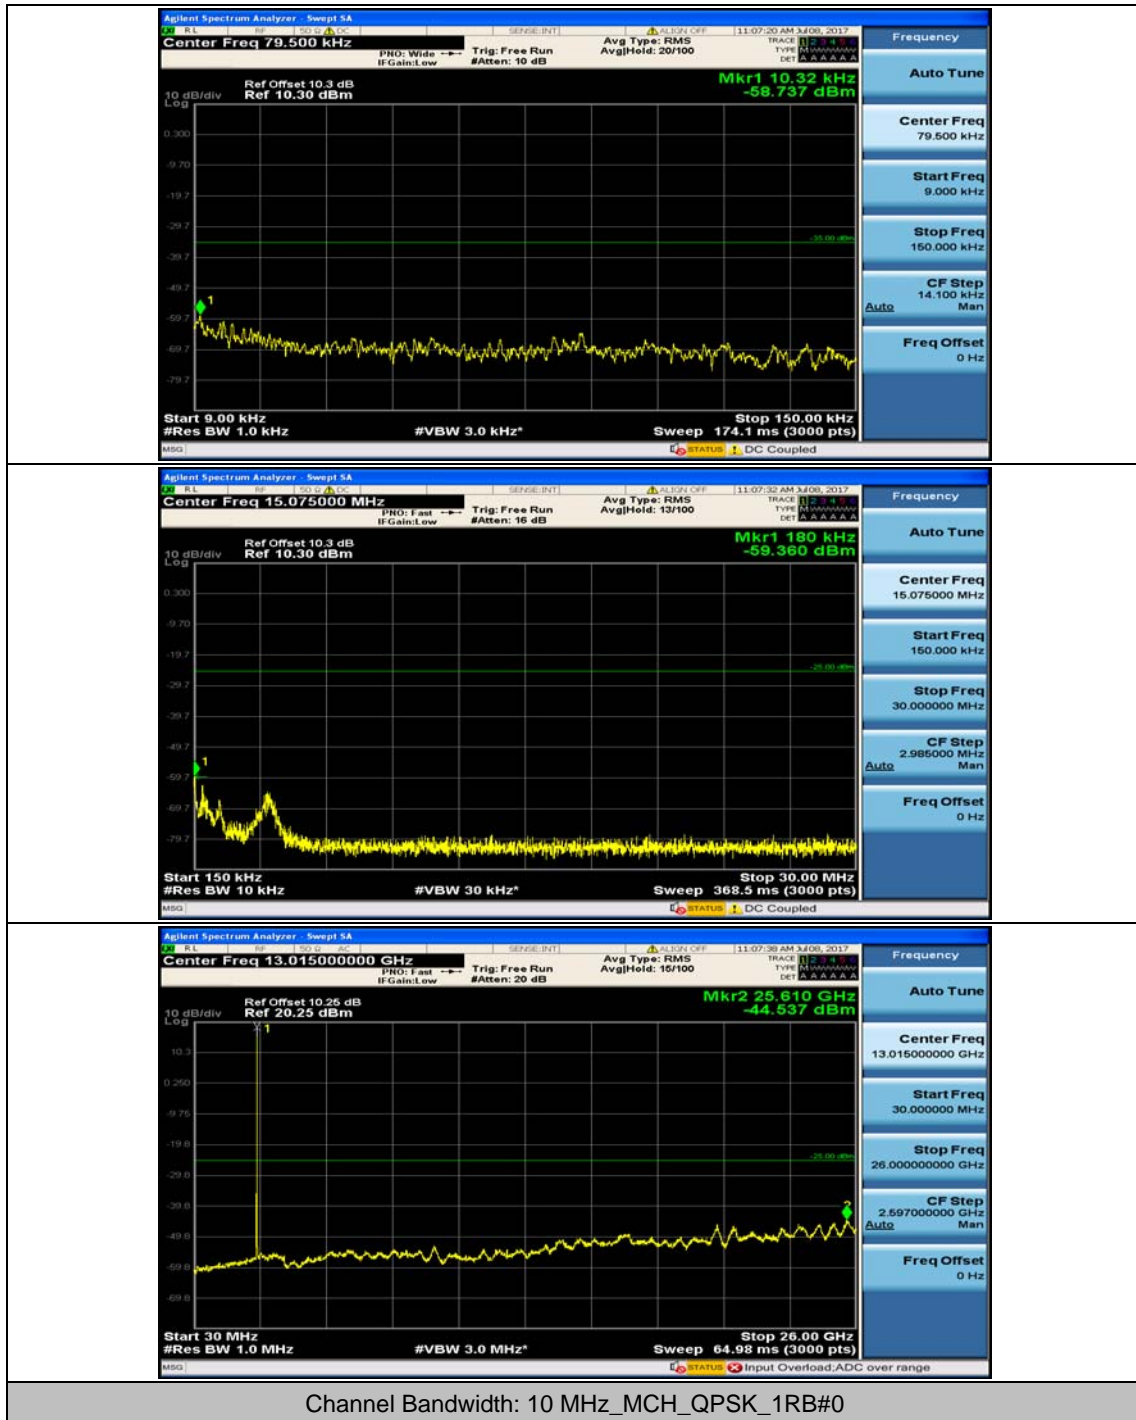

(Channel Bandwidth:20 MHz)_HCH_16QAM_100RB#0

Appendix E: Conducted Spurious Emission

Test Graphs

Channel Bandwidth: 5 MHz

Channel Bandwidth: 10 MHz

Channel Bandwidth: 10 MHz_HCH_QPSK_1RB#0

Channel Bandwidth: 10 MHz_LCH_16QAM_1RB#0