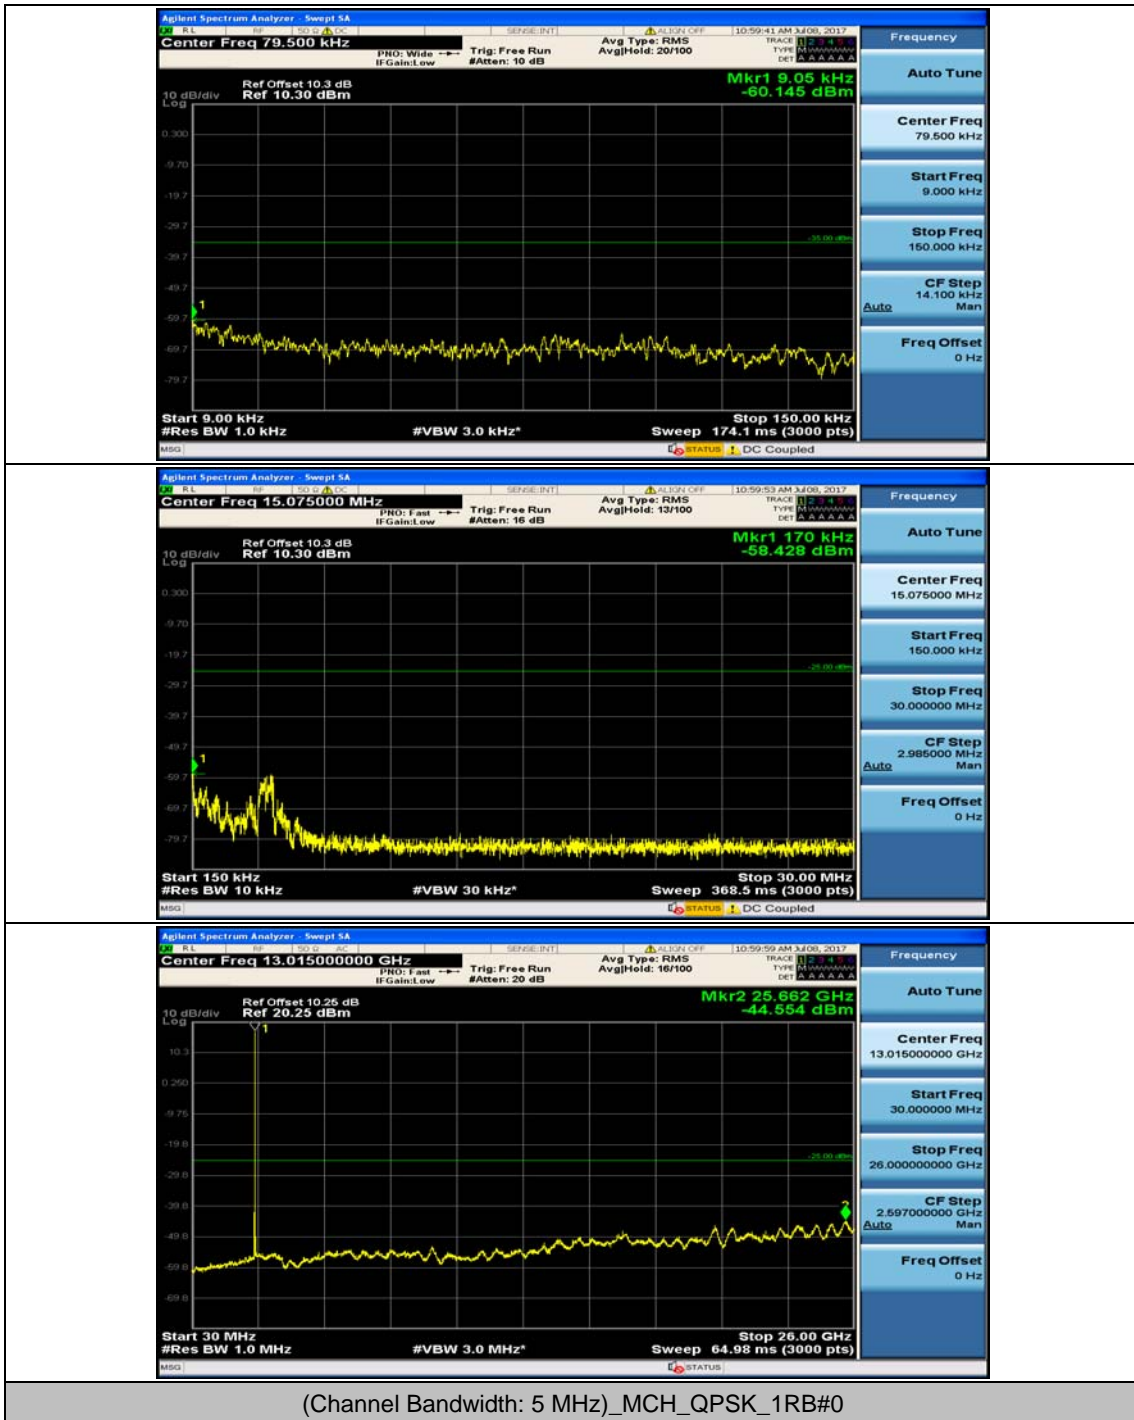

(Channel Bandwidth:20 MHz)_HCH_16QAM_100RB#0

Appendix E: Conducted Spurious Emission

Test Graphs

Channel Bandwidth: 5 MHz

Channel Bandwidth: 10 MHz

Channel Bandwidth: 10 MHz_HCH_QPSK_1RB#0

Channel Bandwidth: 10 MHz_LCH_16QAM_1RB#0