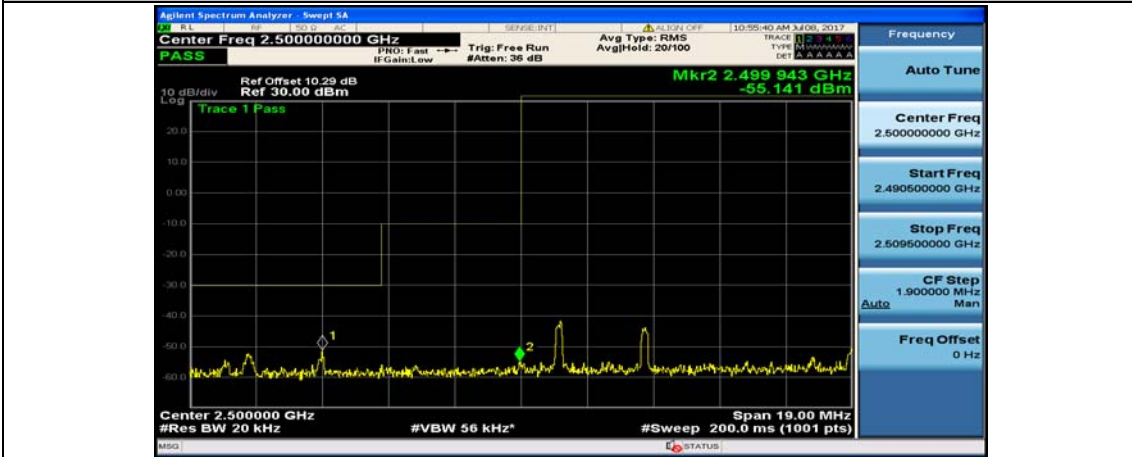

(Channel Bandwidth:20 MHz)_HCH_QPSK_50RB#50

(Channel Bandwidth:20 MHz)_HCH_QPSK_100RB#0

(Channel Bandwidth:20 MHz)_LCH_16QAM_1RB#0

(Channel Bandwidth:20 MHz)_LCH_16QAM_1RB#49

(Channel Bandwidth:20 MHz)_LCH_16QAM_1RB#99