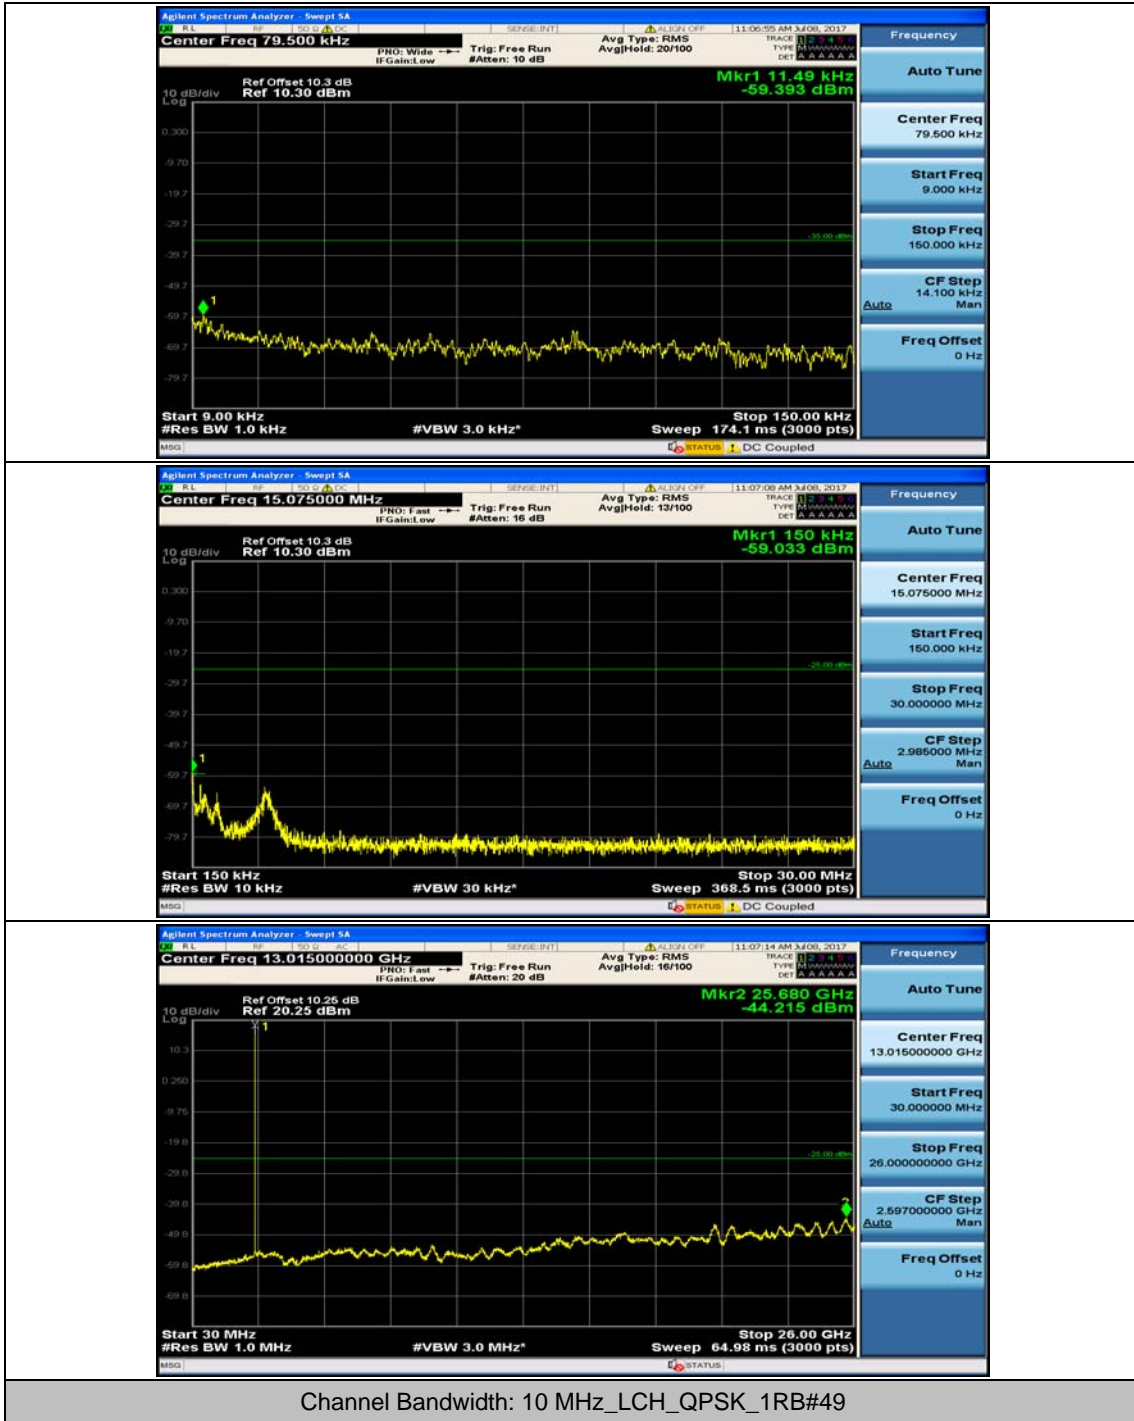

(Channel Bandwidth:20 MHz)_HCH_16QAM_100RB#0

Appendix E: Conducted Spurious Emission

Test Graphs

Channel Bandwidth: 5 MHz

Channel Bandwidth: 10 MHz

Channel Bandwidth: 10 MHz_HCH_QPSK_1RB#0

Channel Bandwidth: 10 MHz_LCH_16QAM_1RB#0