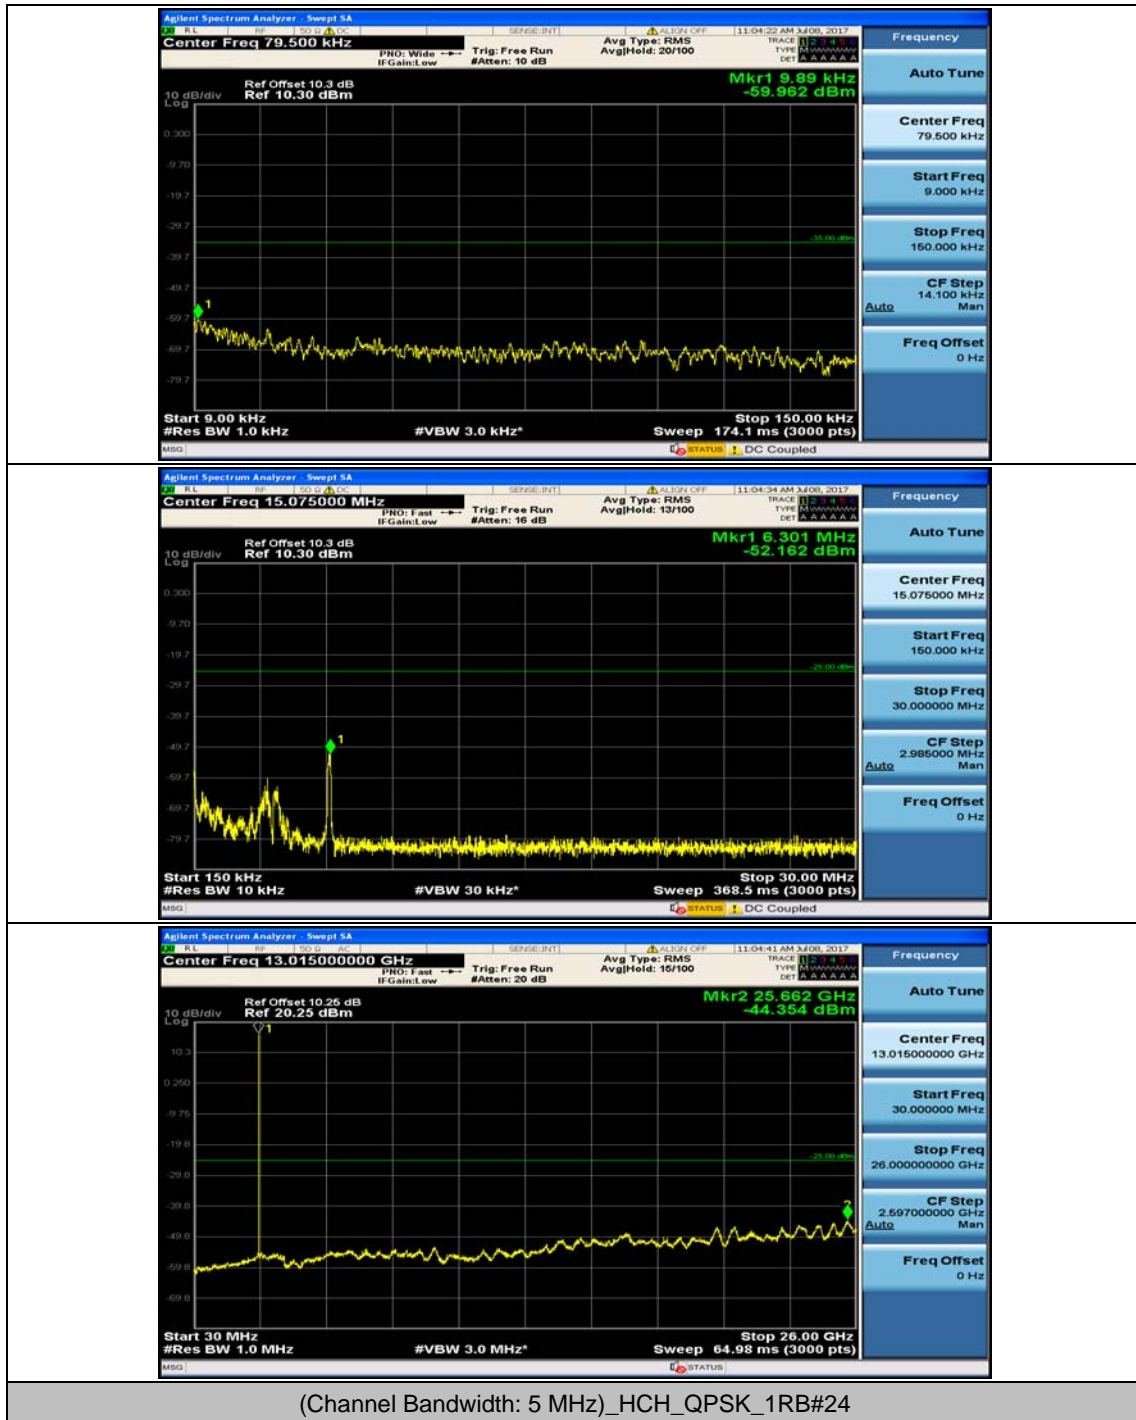

(Channel Bandwidth:20 MHz)_HCH_16QAM_100RB#0

Appendix E: Conducted Spurious Emission

Test Graphs

Channel Bandwidth: 5 MHz

Channel Bandwidth: 10 MHz

Channel Bandwidth: 10 MHz_HCH_QPSK_1RB#0

Channel Bandwidth: 10 MHz_LCH_16QAM_1RB#0