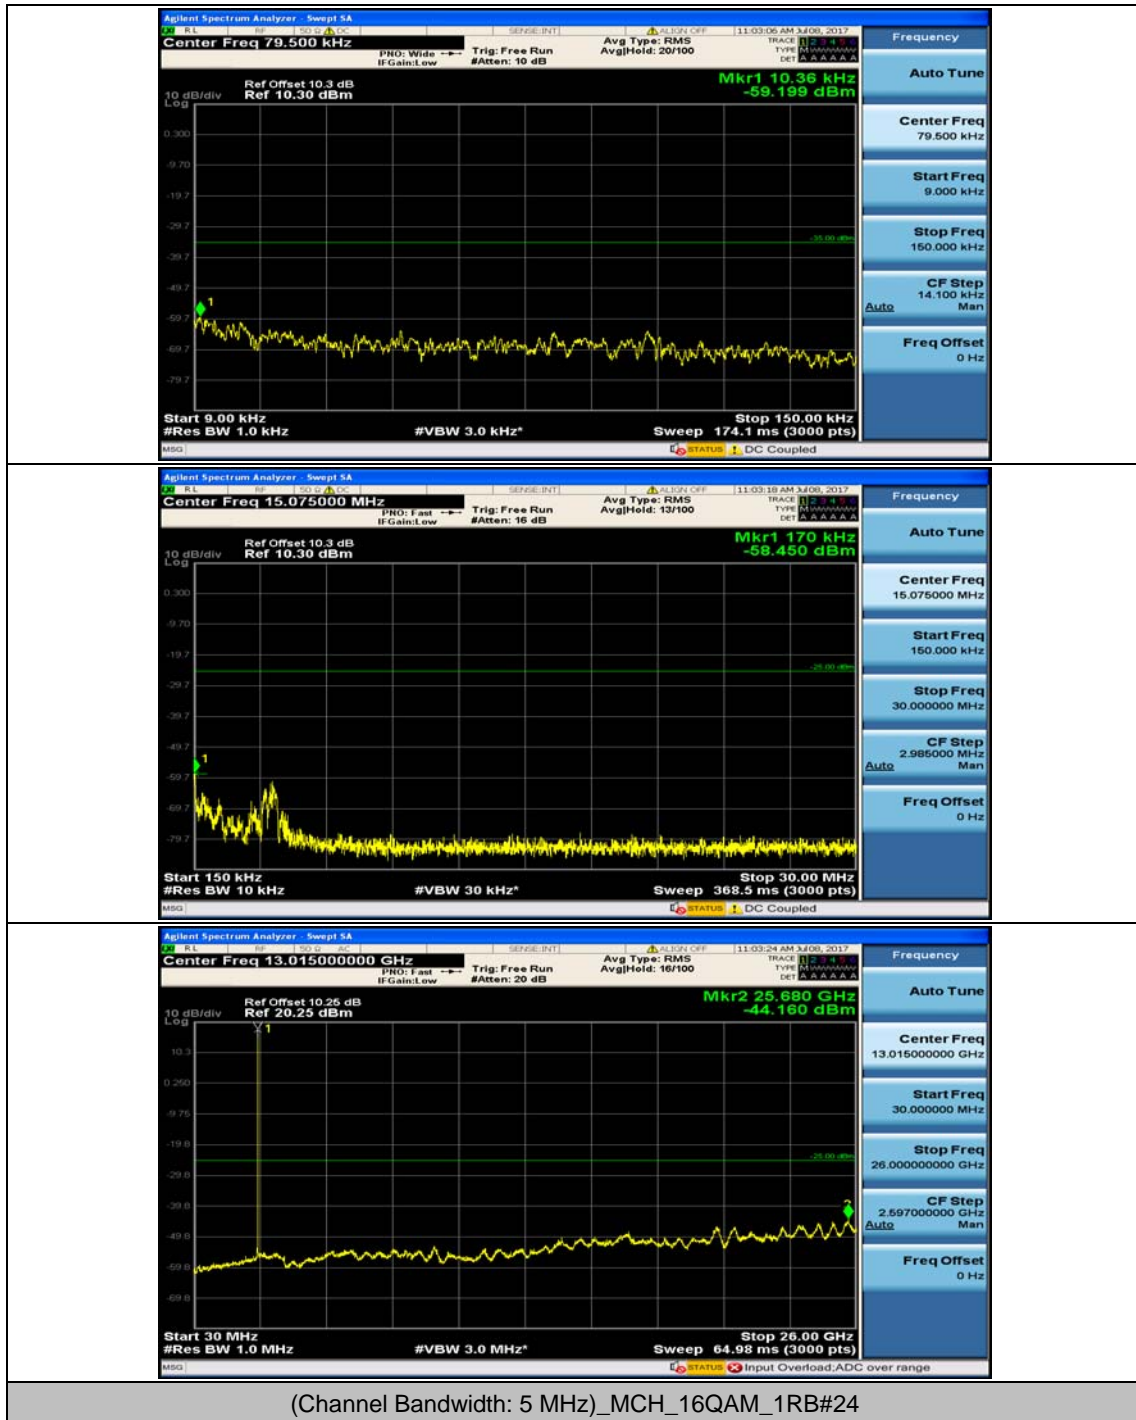

(Channel Bandwidth:20 MHz)_HCH_16QAM_100RB#0

Appendix E: Conducted Spurious Emission

Test Graphs

Channel Bandwidth: 5 MHz

Channel Bandwidth: 10 MHz

Channel Bandwidth: 10 MHz_HCH_QPSK_1RB#0

Channel Bandwidth: 10 MHz_LCH_16QAM_1RB#0