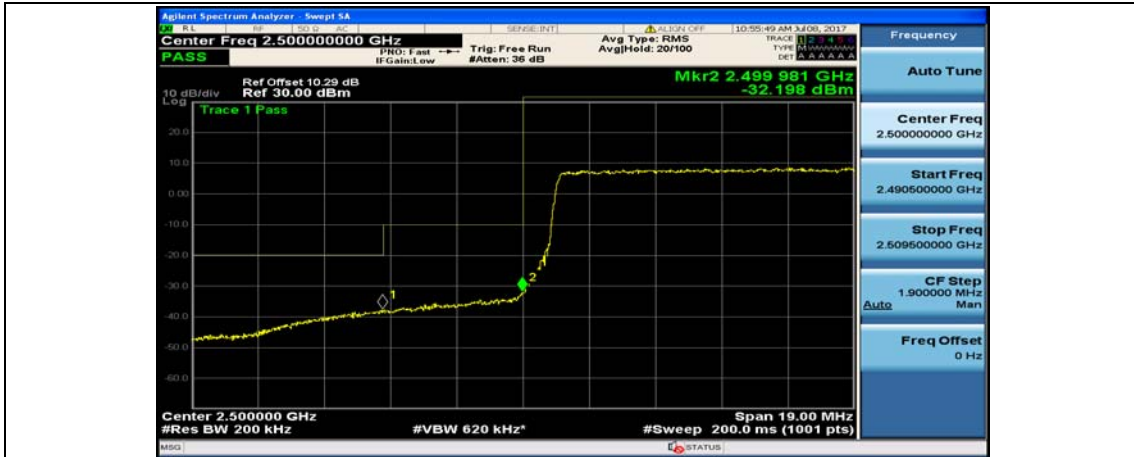

(Channel Bandwidth:15 MHz)_HCH_16QAM_37RB#38

(Channel Bandwidth:15 MHz)_HCH_16QAM_75RB#0

Channel Bandwidth: 20 MHz

(Channel Bandwidth:20 MHz)_LCH_QPSK_50RB#25

(Channel Bandwidth:20 MHz)_LCH_QPSK_50RB#50

(Channel Bandwidth:20 MHz)_LCH_QPSK_100RB#0