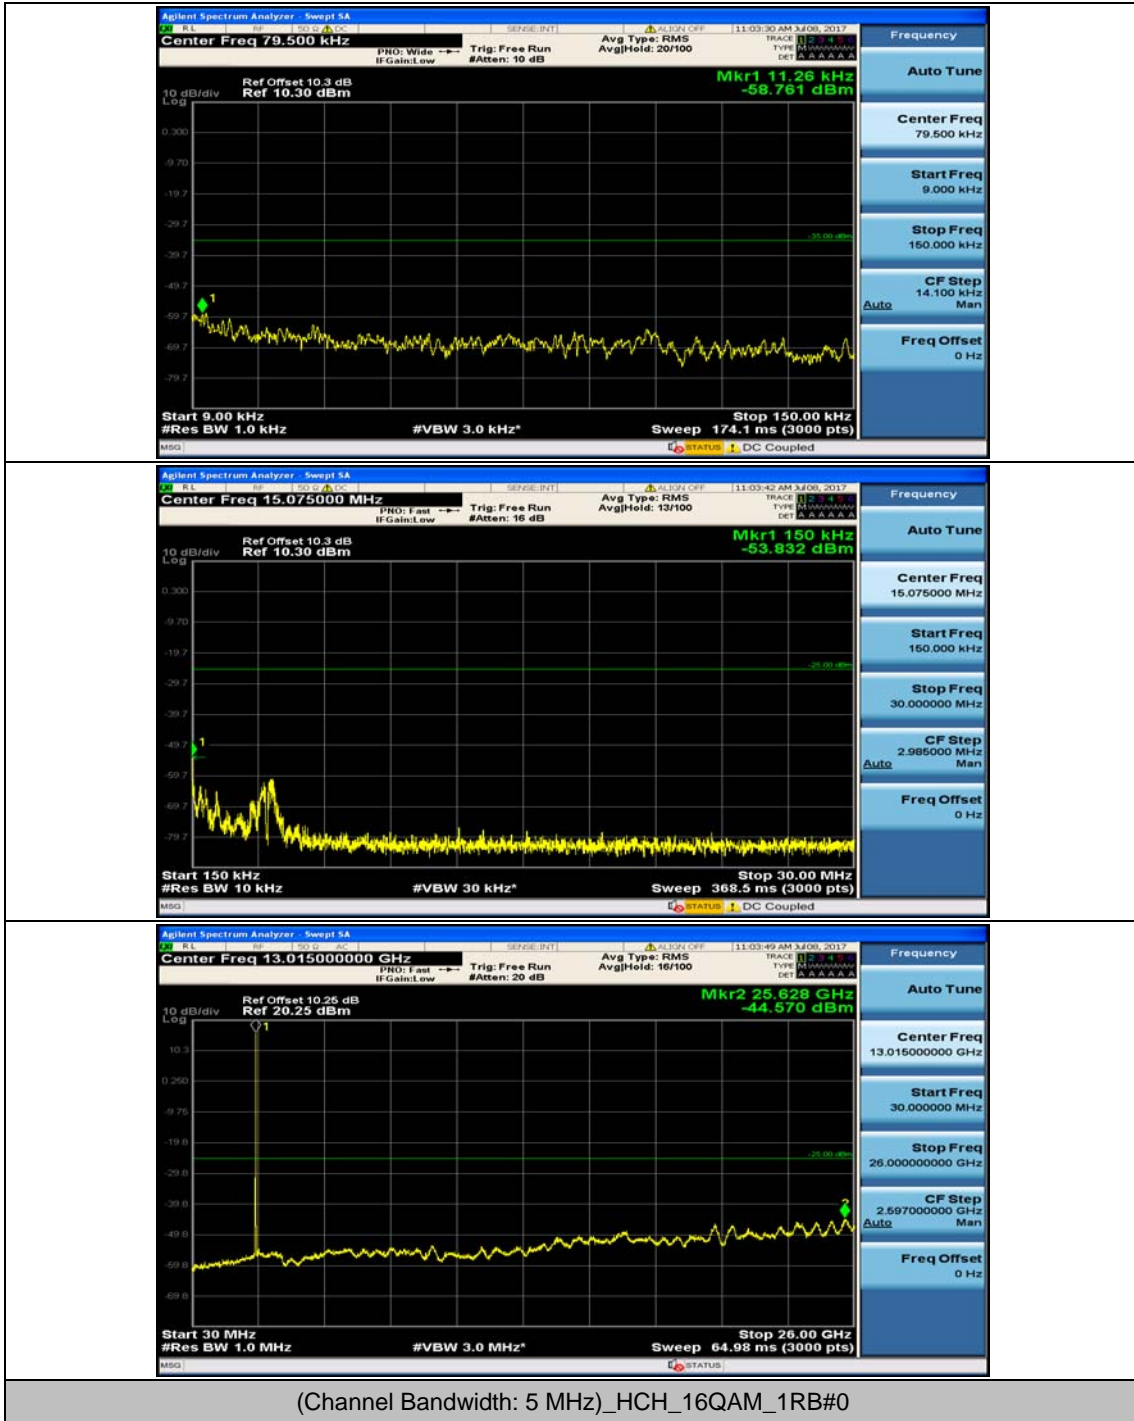

(Channel Bandwidth:20 MHz)_HCH_16QAM_100RB#0

Appendix E: Conducted Spurious Emission

Test Graphs

Channel Bandwidth: 5 MHz

Channel Bandwidth: 10 MHz

Channel Bandwidth: 10 MHz_HCH_QPSK_1RB#0

Channel Bandwidth: 10 MHz_LCH_16QAM_1RB#0