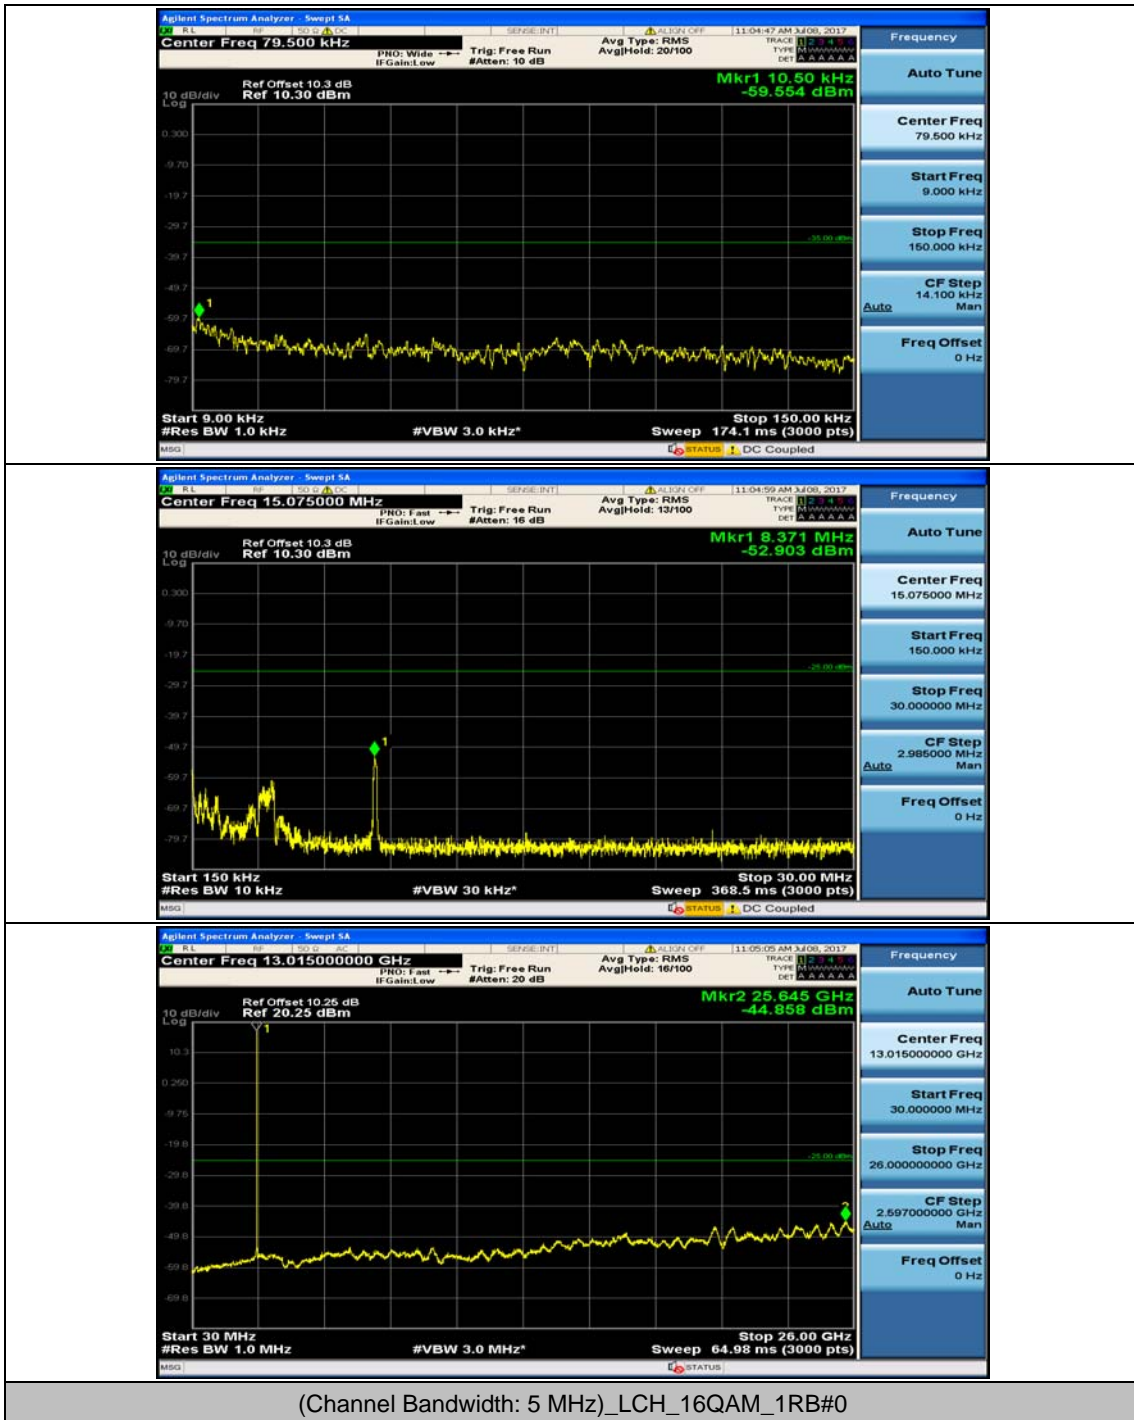

(Channel Bandwidth:20 MHz)_HCH_16QAM_100RB#0

Appendix E: Conducted Spurious Emission

Test Graphs

Channel Bandwidth: 5 MHz

Channel Bandwidth: 10 MHz

Channel Bandwidth: 10 MHz_HCH_QPSK_1RB#0

Channel Bandwidth: 10 MHz_LCH_16QAM_1RB#0