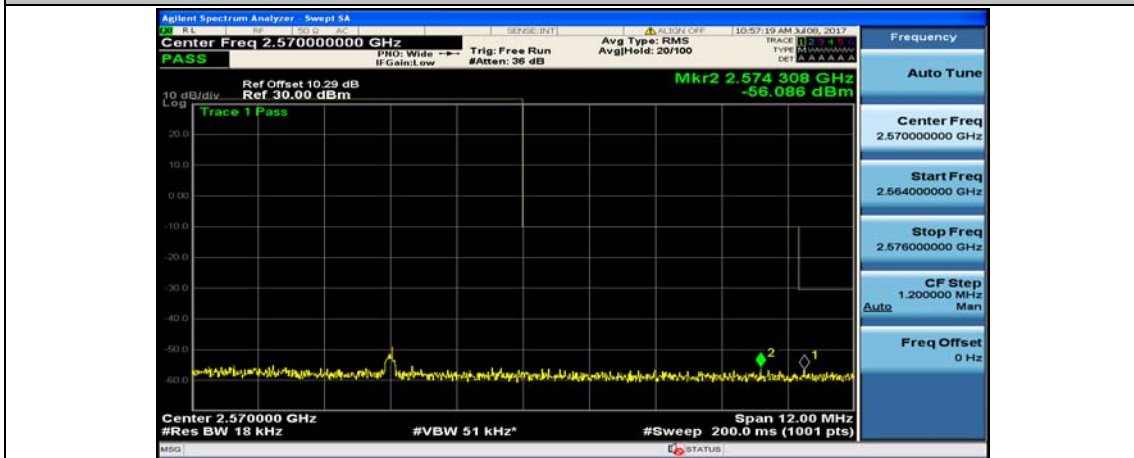

(Channel Bandwidth:20 MHz)_HCH_16QAM_1RB#49