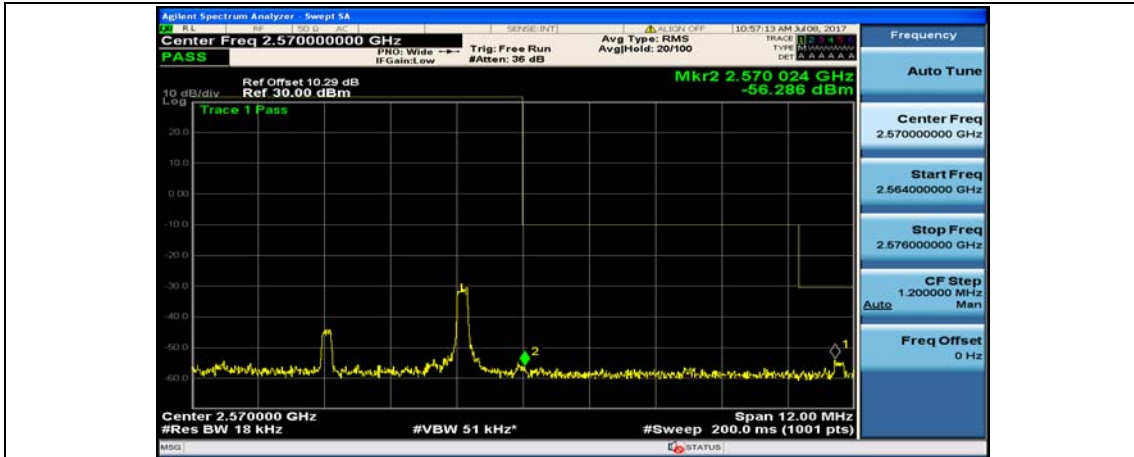

(Channel Bandwidth:20 MHz)_LCH_16QAM_50RB#0

(Channel Bandwidth:20 MHz)_LCH_16QAM_50RB#25

(Channel Bandwidth:20 MHz)_LCH_16QAM_50RB#0

(Channel Bandwidth:20 MHz)_LCH_16QAM_100RB#0

(Channel Bandwidth:20 MHz)_HCH_16QAM_1RB#0