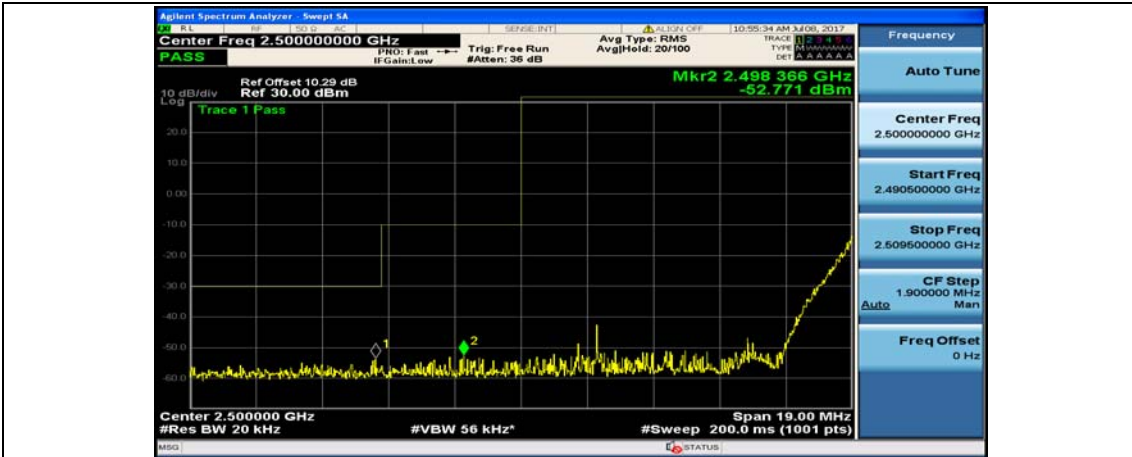

(Channel Bandwidth:20 MHz)_HCH_QPSK_50RB#50

(Channel Bandwidth:20 MHz)_HCH_QPSK_100RB#0

(Channel Bandwidth:20 MHz)_LCH_16QAM_1RB#0

(Channel Bandwidth:20 MHz)_LCH_16QAM_1RB#49

(Channel Bandwidth:20 MHz)_LCH_16QAM_1RB#99