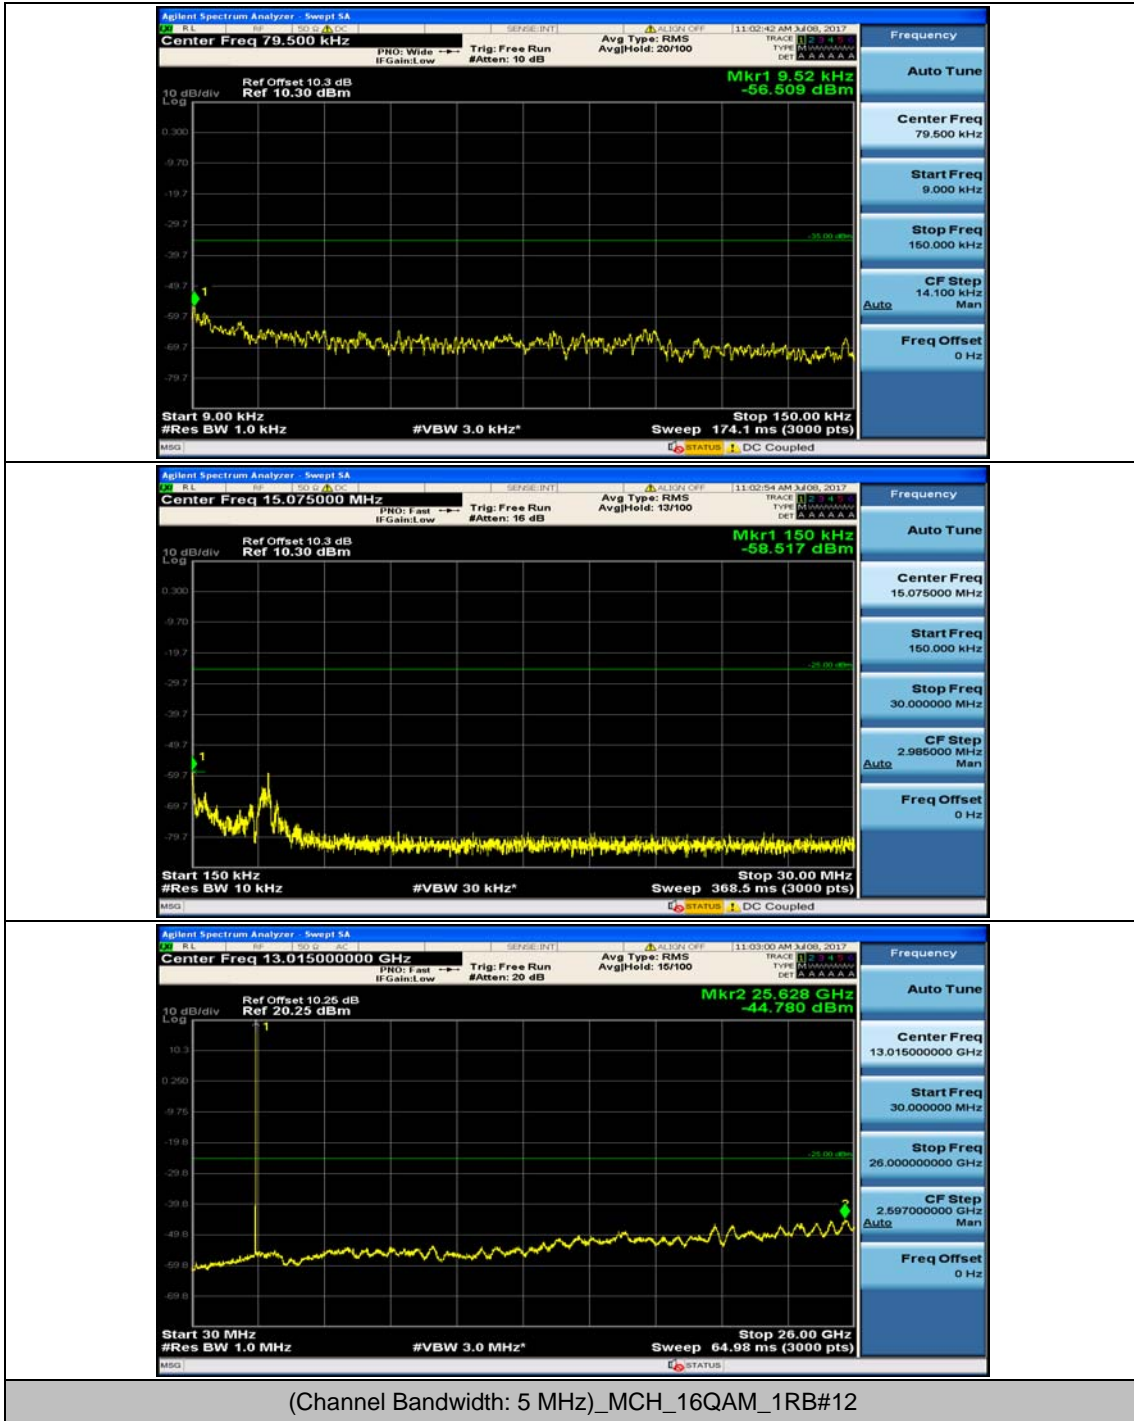

(Channel Bandwidth:20 MHz)_HCH_16QAM_100RB#0

Appendix E: Conducted Spurious Emission

Test Graphs

Channel Bandwidth: 5 MHz

Channel Bandwidth: 10 MHz

Channel Bandwidth: 10 MHz_HCH_QPSK_1RB#0

Channel Bandwidth: 10 MHz_LCH_16QAM_1RB#0