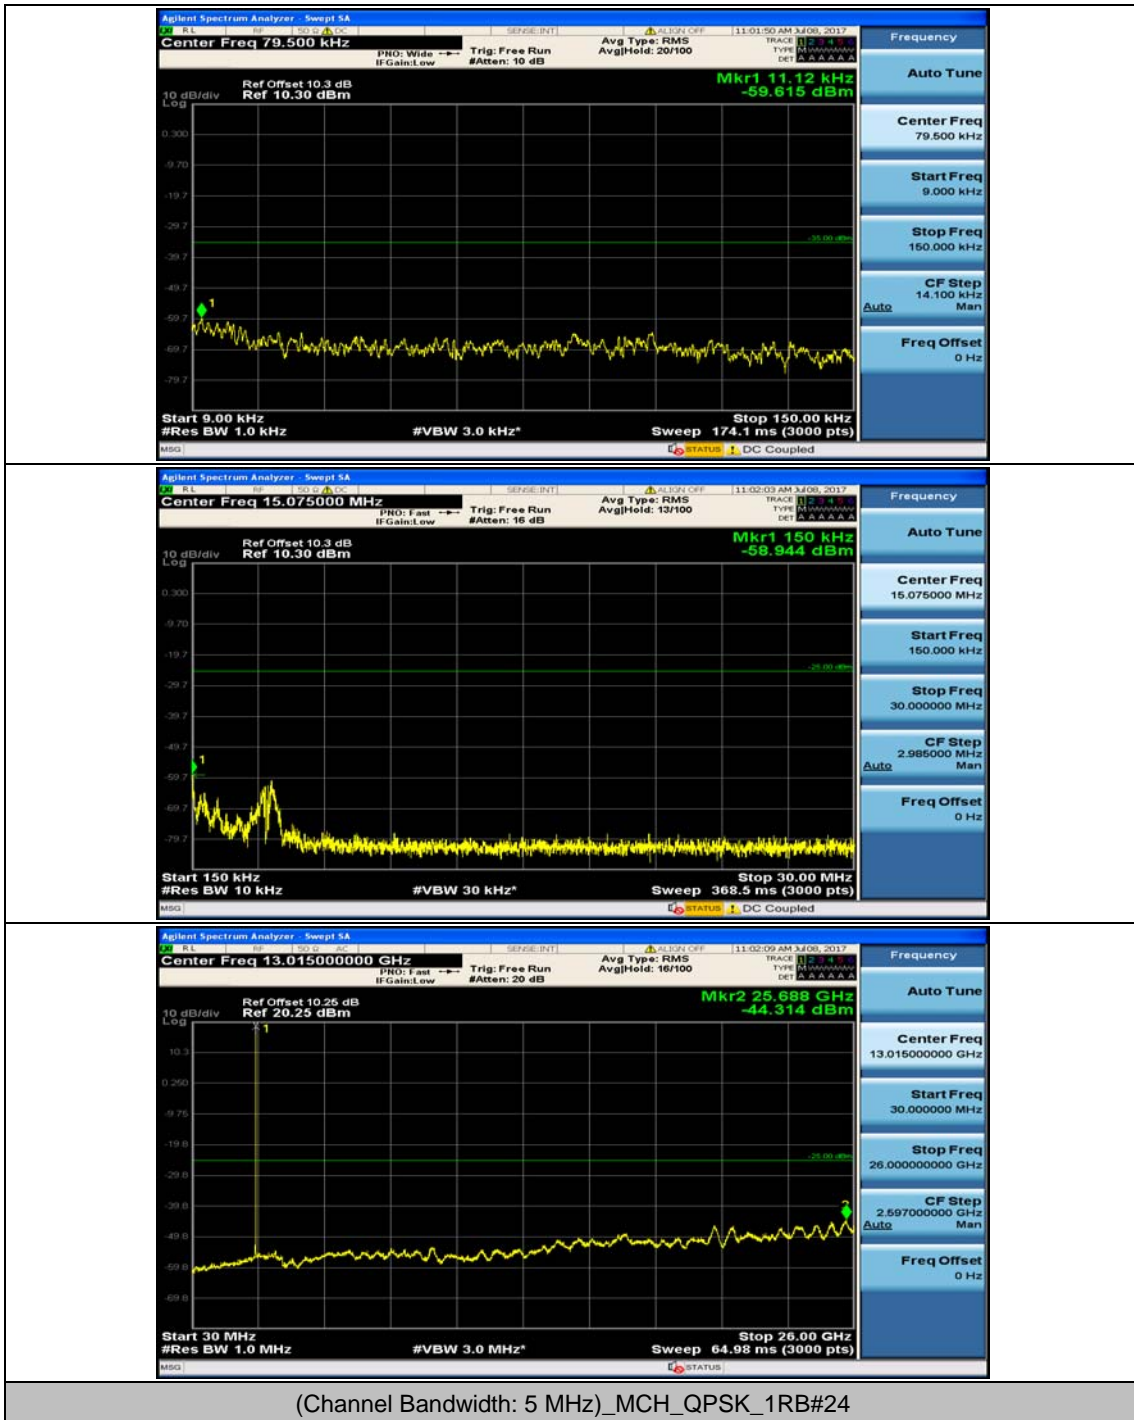

(Channel Bandwidth:20 MHz)_HCH_16QAM_100RB#0

Appendix E: Conducted Spurious Emission

Test Graphs

Channel Bandwidth: 5 MHz

Channel Bandwidth: 10 MHz

Channel Bandwidth: 10 MHz_HCH_QPSK_1RB#0

Channel Bandwidth: 10 MHz_LCH_16QAM_1RB#0