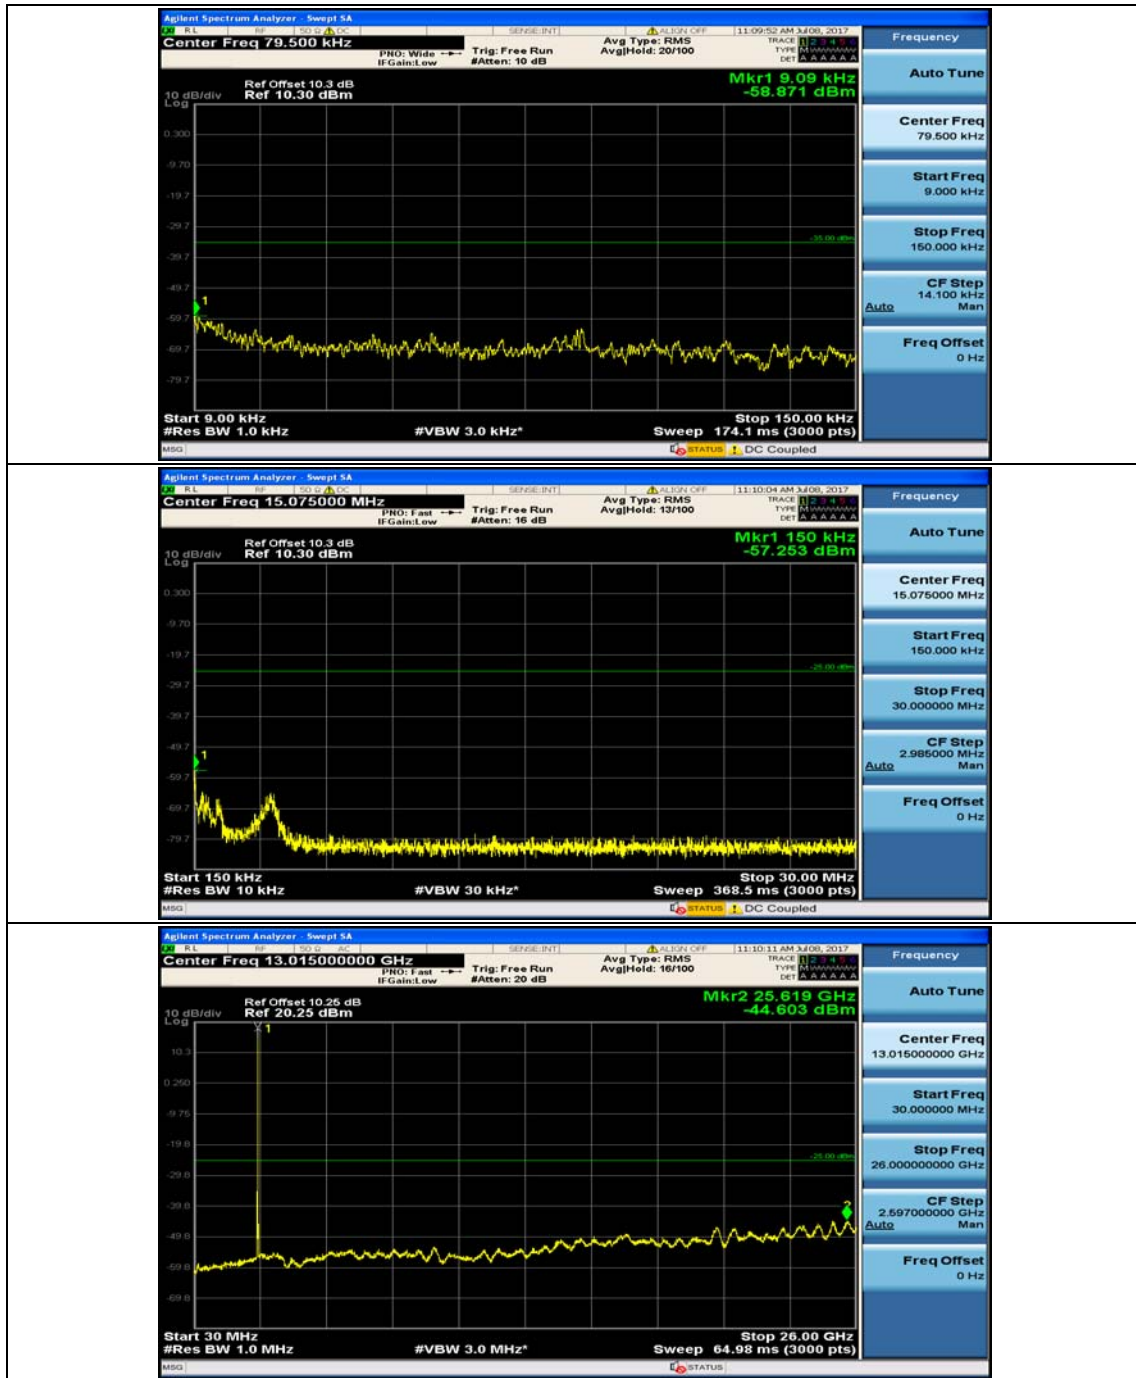

(Channel Bandwidth:20 MHz)_HCH_16QAM_100RB#0

Appendix E: Conducted Spurious Emission

Test Graphs

Channel Bandwidth: 5 MHz

Channel Bandwidth: 10 MHz

Channel Bandwidth: 10 MHz_HCH_QPSK_1RB#0

Channel Bandwidth: 10 MHz_LCH_16QAM_1RB#0