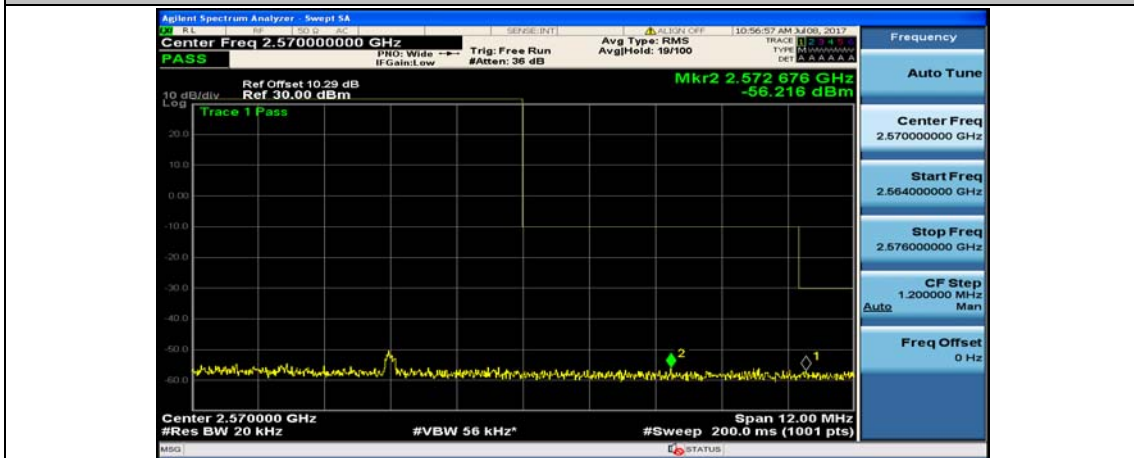

(Channel Bandwidth:20 MHz)_HCH_QPSK_1RB#49