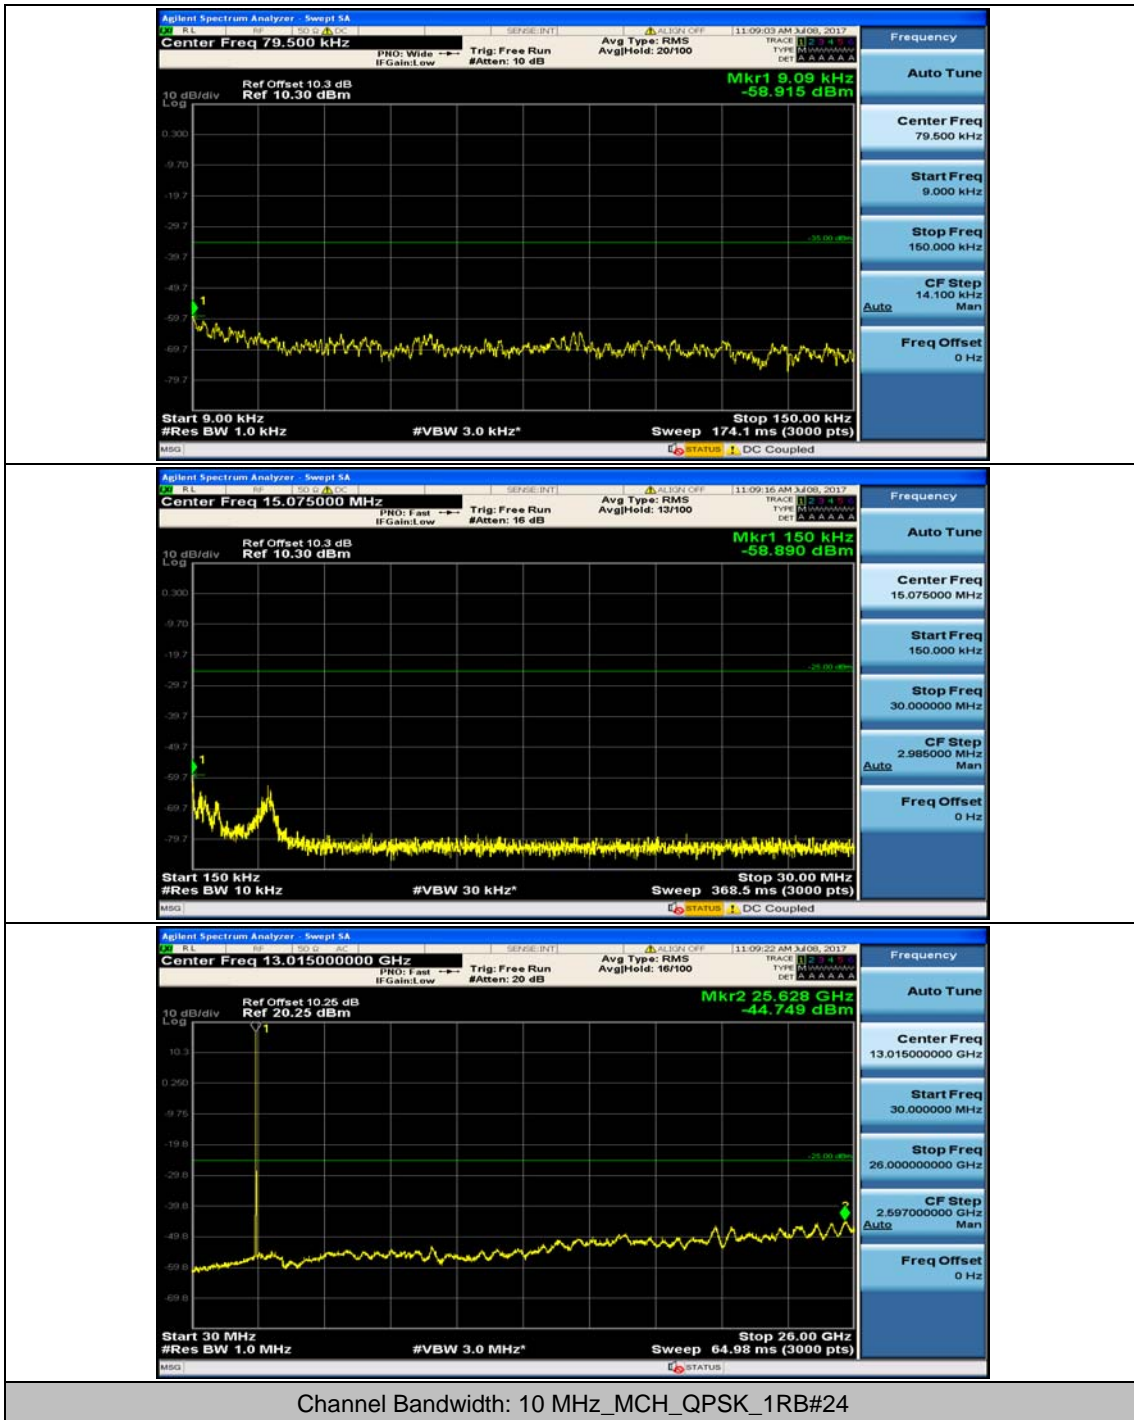

(Channel Bandwidth:20 MHz)_HCH_16QAM_100RB#0

Appendix E: Conducted Spurious Emission

Test Graphs

Channel Bandwidth: 5 MHz

Channel Bandwidth: 10 MHz

Channel Bandwidth: 10 MHz_HCH_QPSK_1RB#0

Channel Bandwidth: 10 MHz_LCH_16QAM_1RB#0