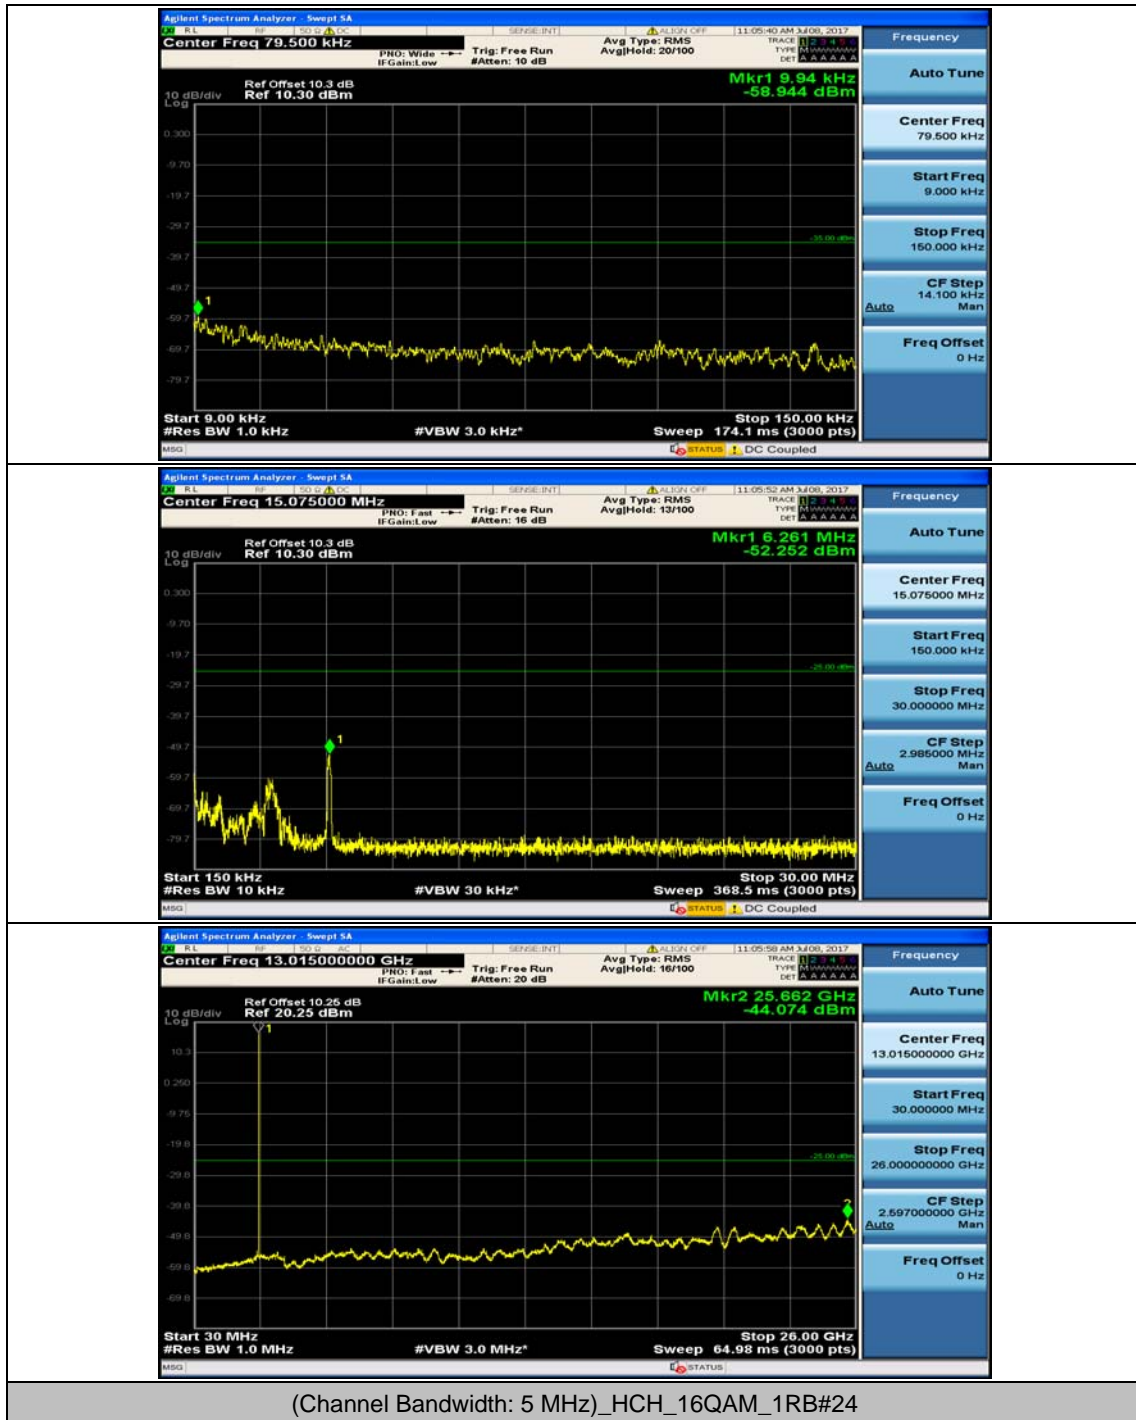

(Channel Bandwidth:20 MHz)_HCH_16QAM_100RB#0

Appendix E: Conducted Spurious Emission

Test Graphs

Channel Bandwidth: 5 MHz

Channel Bandwidth: 10 MHz

Channel Bandwidth: 10 MHz_HCH_QPSK_1RB#0

Channel Bandwidth: 10 MHz_LCH_16QAM_1RB#0