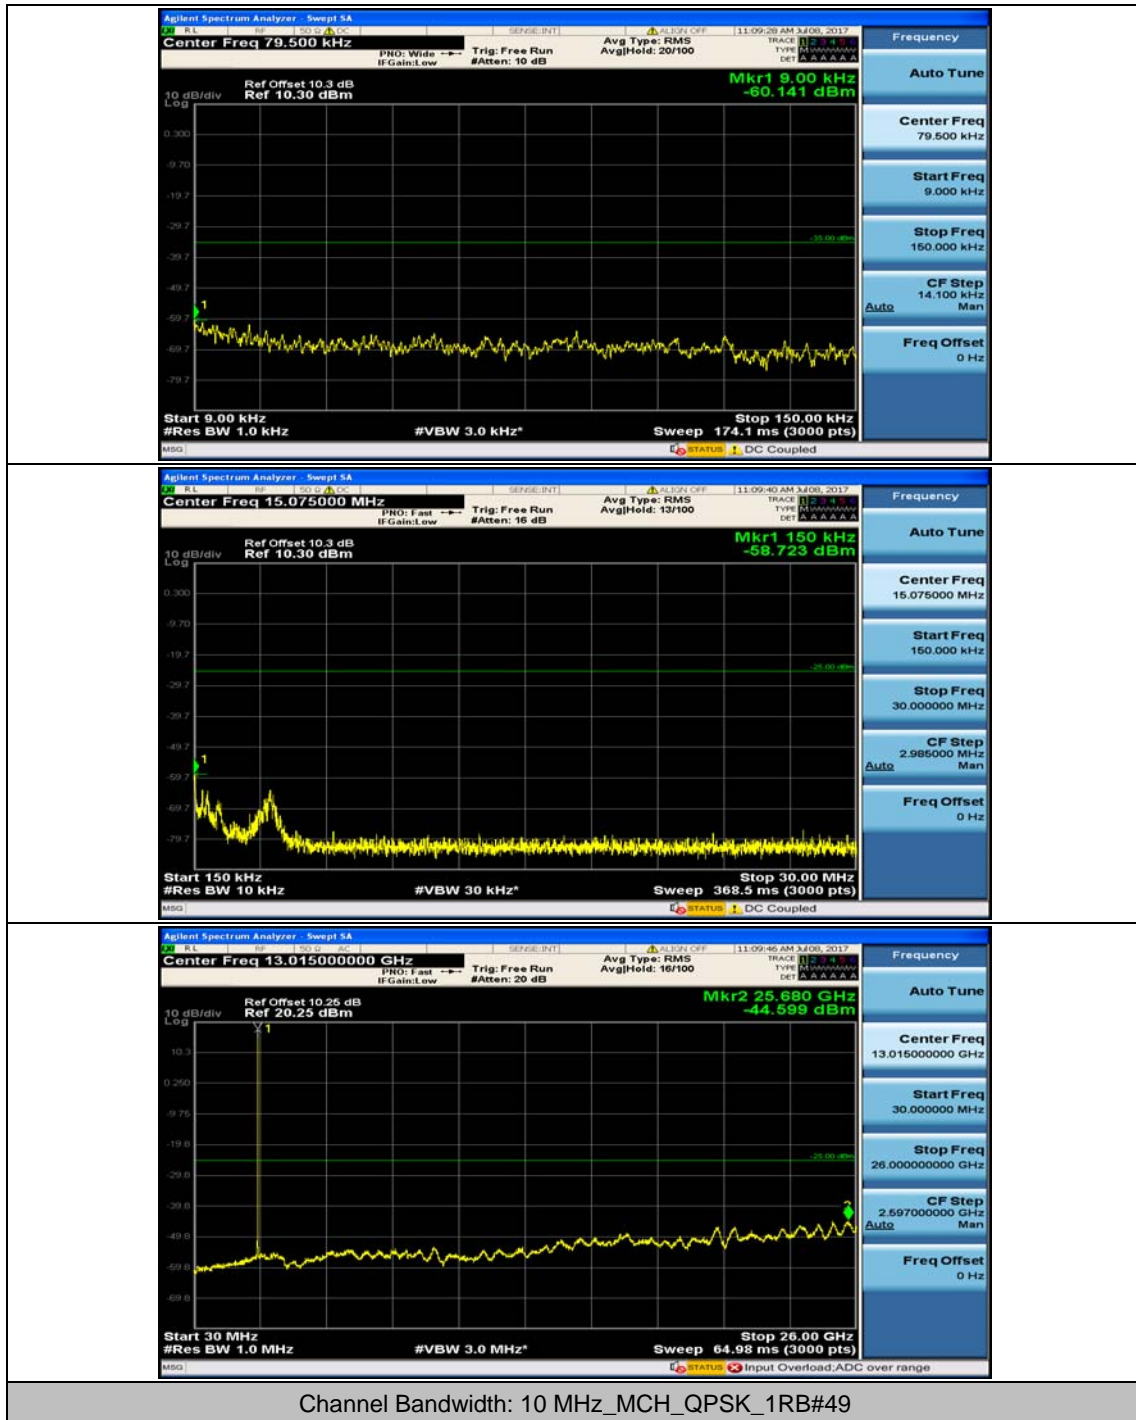

(Channel Bandwidth:20 MHz)_HCH_16QAM_100RB#0

Appendix E: Conducted Spurious Emission

Test Graphs

Channel Bandwidth: 5 MHz

Channel Bandwidth: 10 MHz

Channel Bandwidth: 10 MHz_HCH_QPSK_1RB#0

Channel Bandwidth: 10 MHz_LCH_16QAM_1RB#0