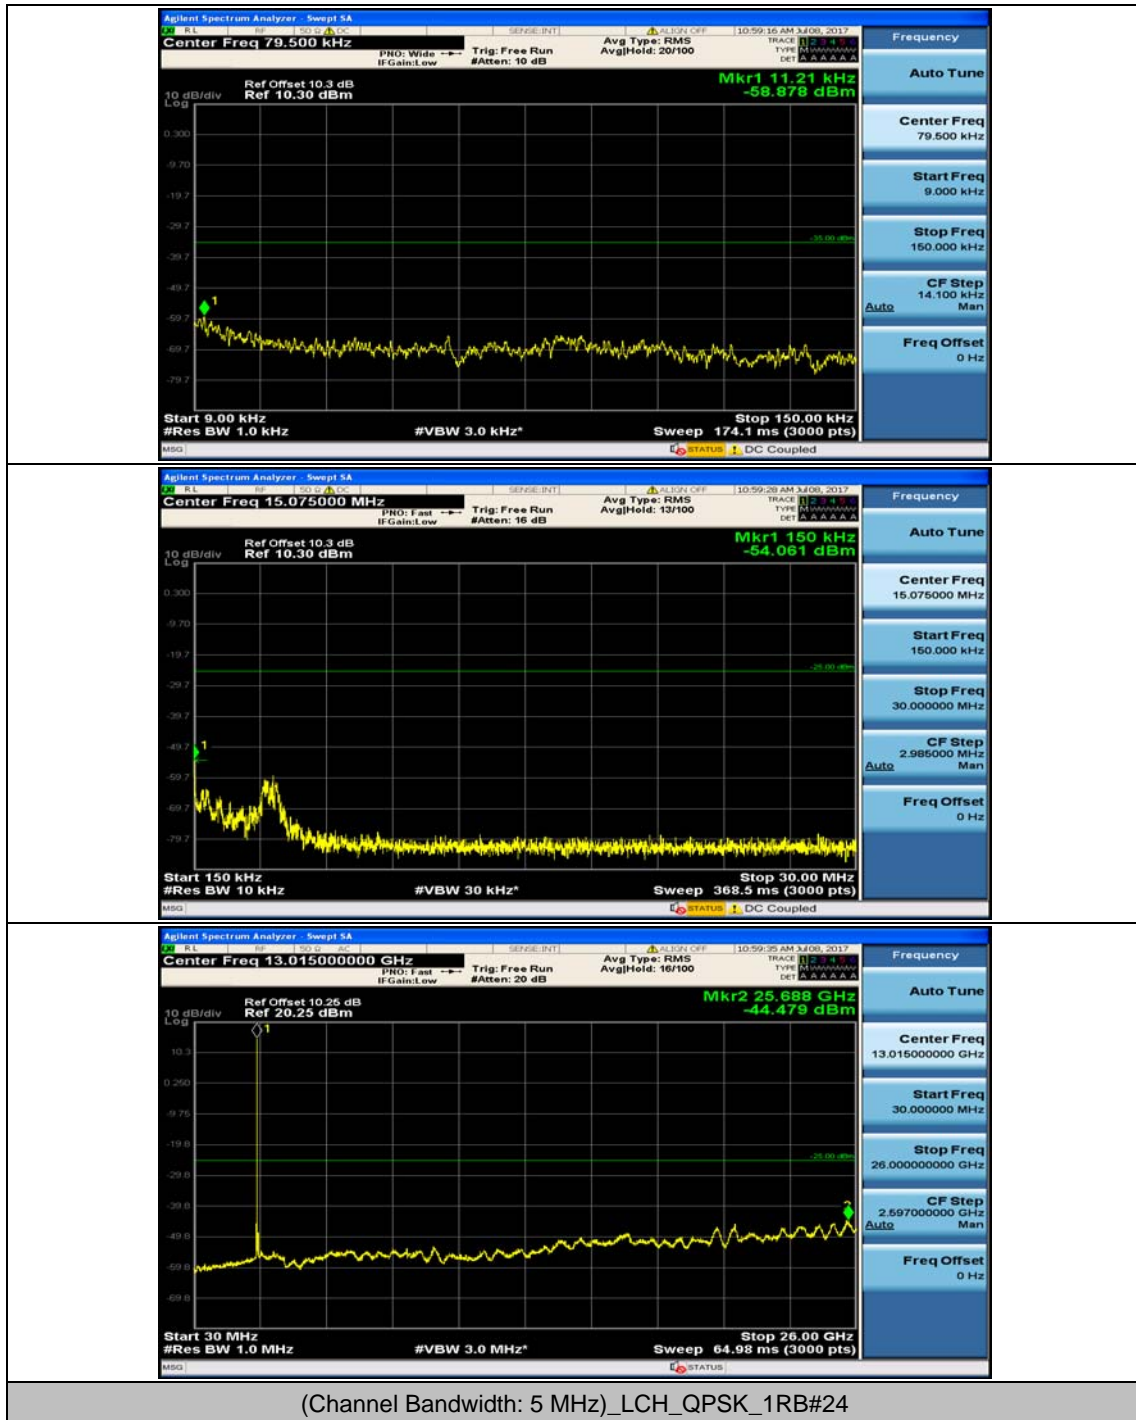

(Channel Bandwidth:20 MHz)_HCH_16QAM_100RB#0

Appendix E: Conducted Spurious Emission

Test Graphs

Channel Bandwidth: 5 MHz

Channel Bandwidth: 10 MHz

Channel Bandwidth: 10 MHz_HCH_QPSK_1RB#0

Channel Bandwidth: 10 MHz_LCH_16QAM_1RB#0