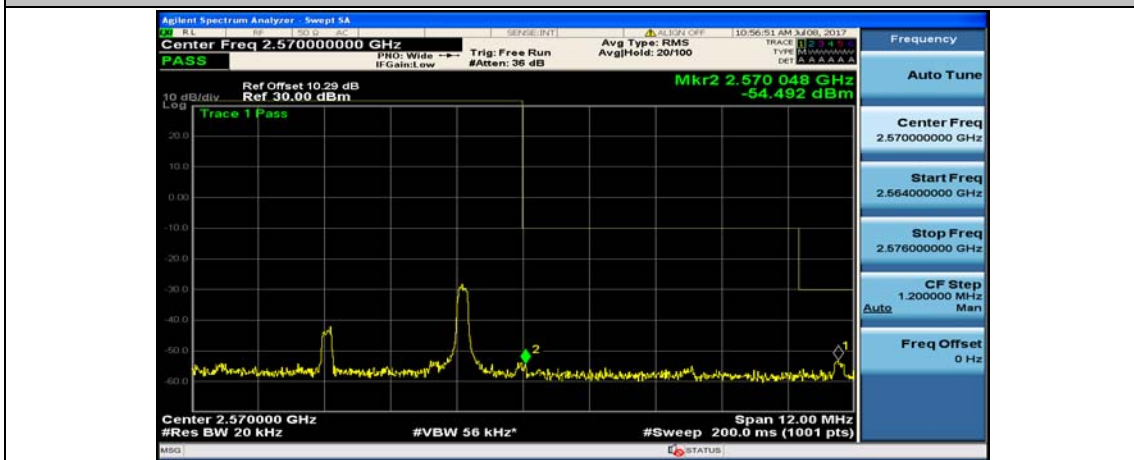

(Channel Bandwidth:20 MHz)_HCH_QPSK_1RB#0