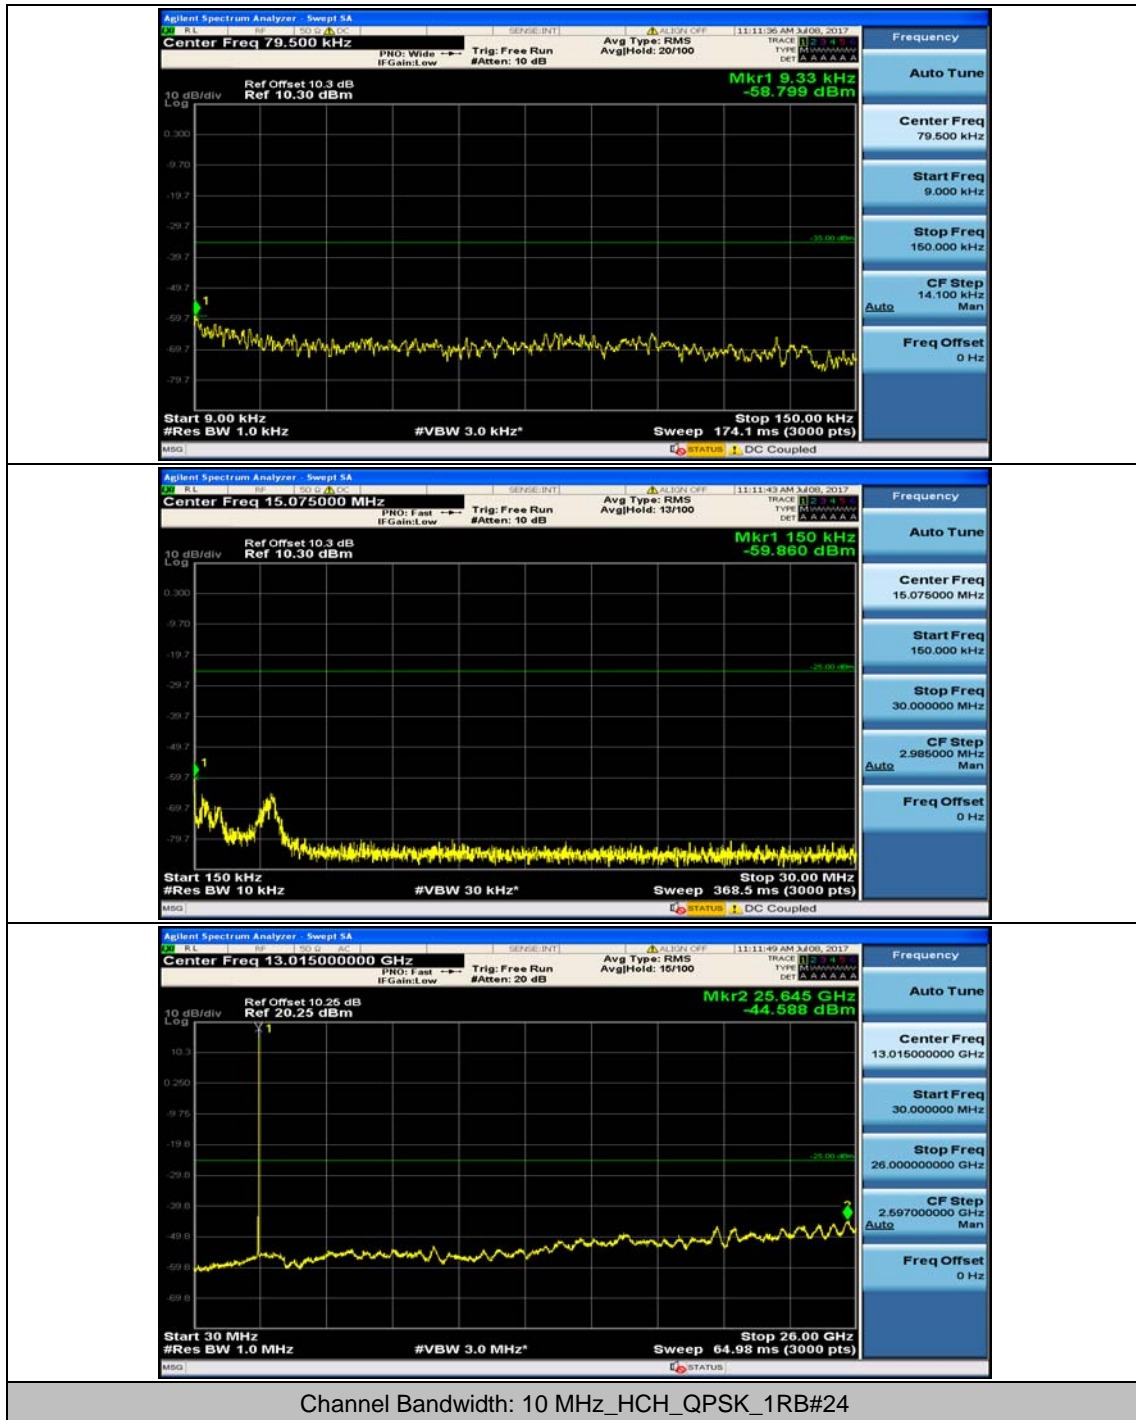

(Channel Bandwidth:20 MHz)_HCH_16QAM_100RB#0

Appendix E: Conducted Spurious Emission

Test Graphs

Channel Bandwidth: 5 MHz

Channel Bandwidth: 10 MHz

Channel Bandwidth: 10 MHz_HCH_QPSK_1RB#0

Channel Bandwidth: 10 MHz_LCH_16QAM_1RB#0