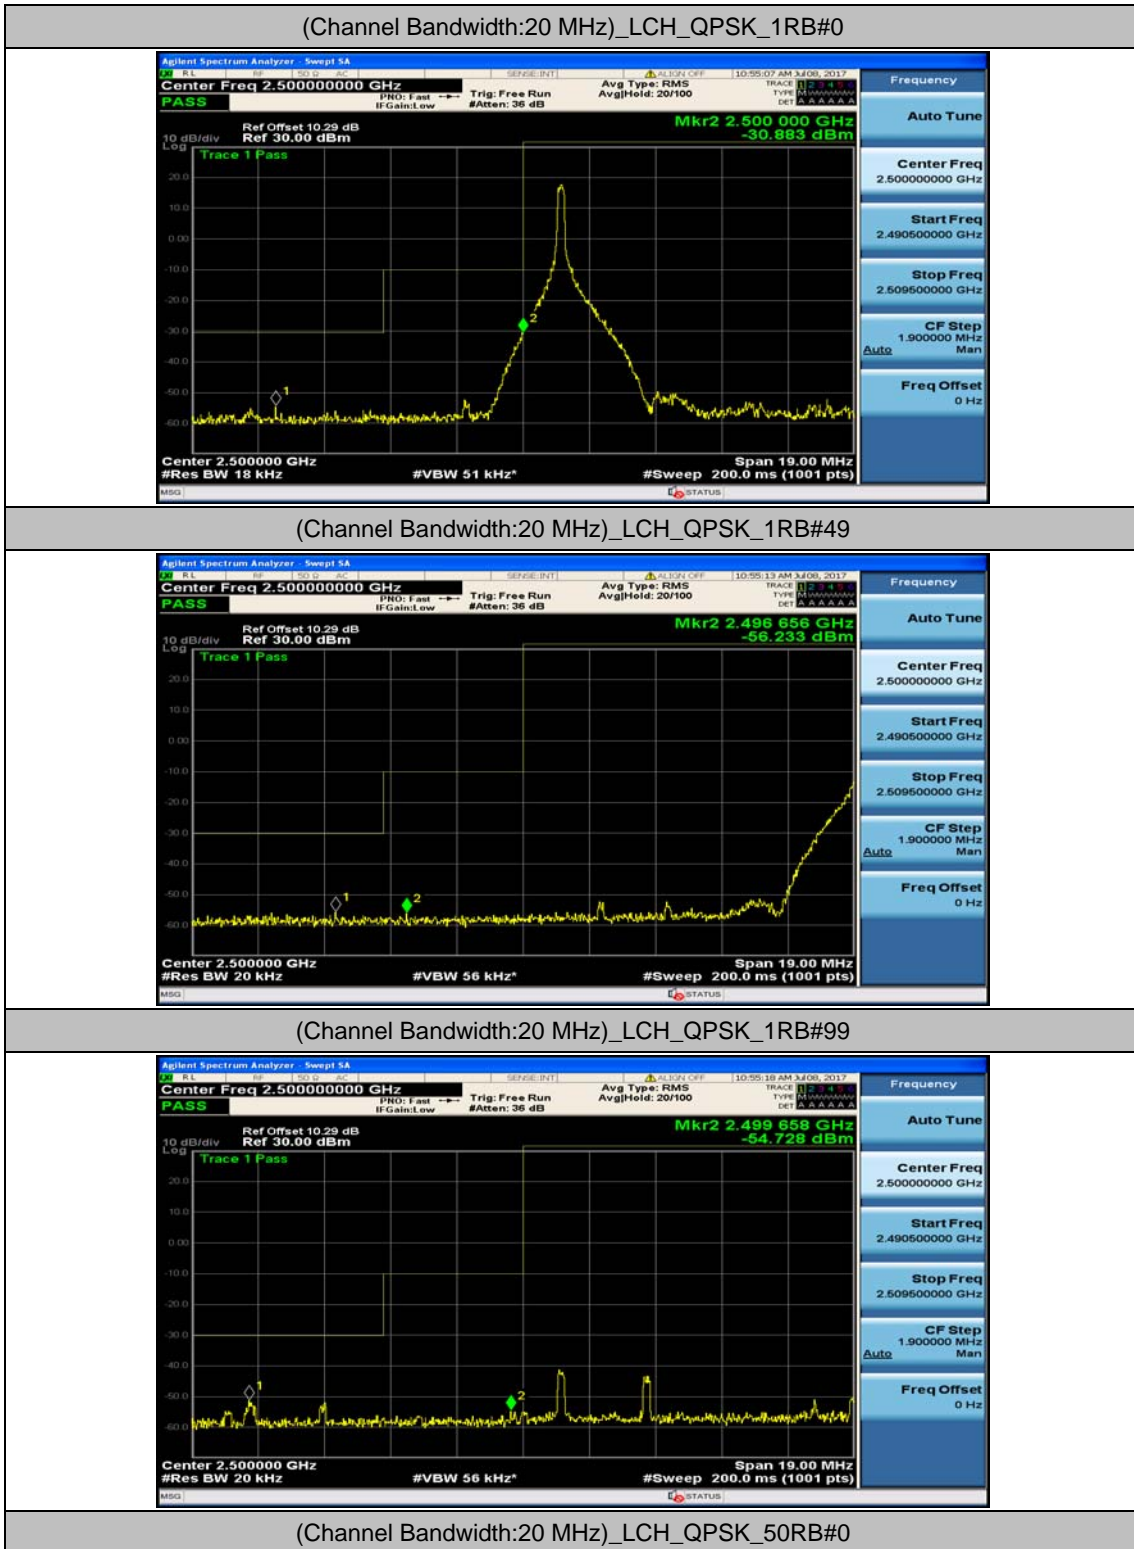

(Channel Bandwidth:15 MHz)_HCH_16QAM_1RB#0

(Channel Bandwidth:15 MHz)_HCH_16QAM_1RB#37

(Channel Bandwidth:15 MHz)_HCH_16QAM_1RB#74

(Channel Bandwidth:15 MHz)_HCH_16QAM_37RB#0

(Channel Bandwidth:15 MHz)_HCH_16QAM_37RB#18

(Channel Bandwidth:15 MHz)_HCH_16QAM_37RB#38

(Channel Bandwidth:15 MHz)_HCH_16QAM_75RB#0

Channel Bandwidth: 20 MHz

(Channel Bandwidth:20 MHz)_LCH_QPSK_50RB#25

(Channel Bandwidth:20 MHz)_LCH_QPSK_50RB#50

(Channel Bandwidth:20 MHz)_LCH_QPSK_100RB#0