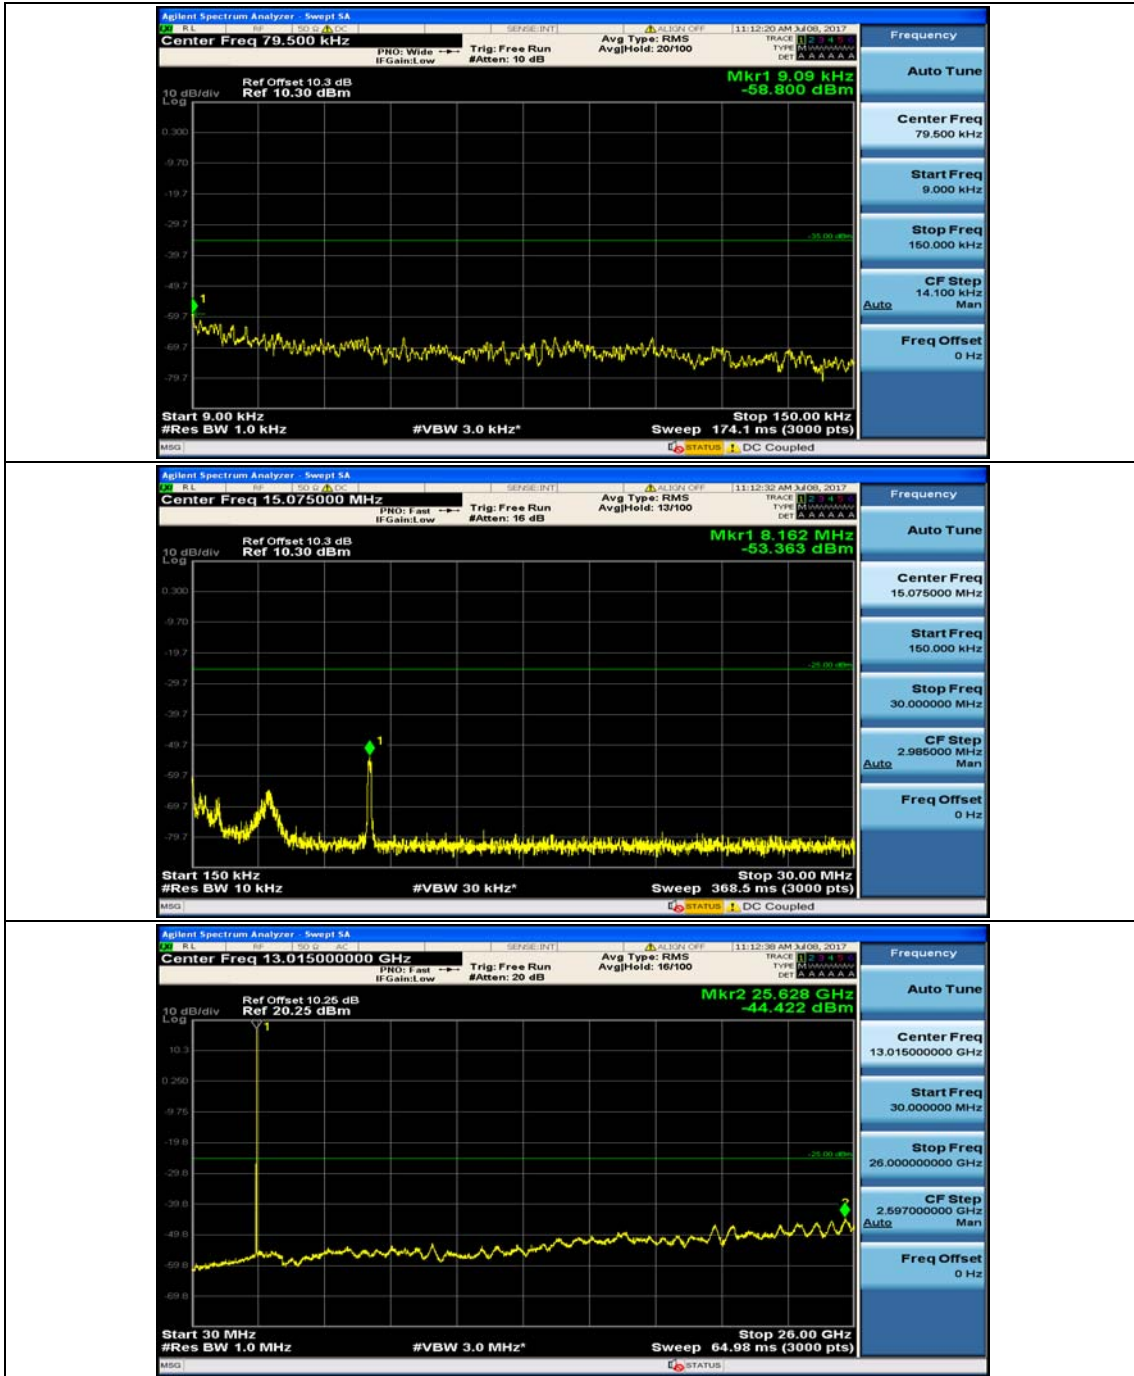

(Channel Bandwidth:20 MHz)_HCH_16QAM_100RB#0

Appendix E: Conducted Spurious Emission

Test Graphs

Channel Bandwidth: 5 MHz

Channel Bandwidth: 10 MHz

Channel Bandwidth: 10 MHz_HCH_QPSK_1RB#0

Channel Bandwidth: 10 MHz_LCH_16QAM_1RB#0