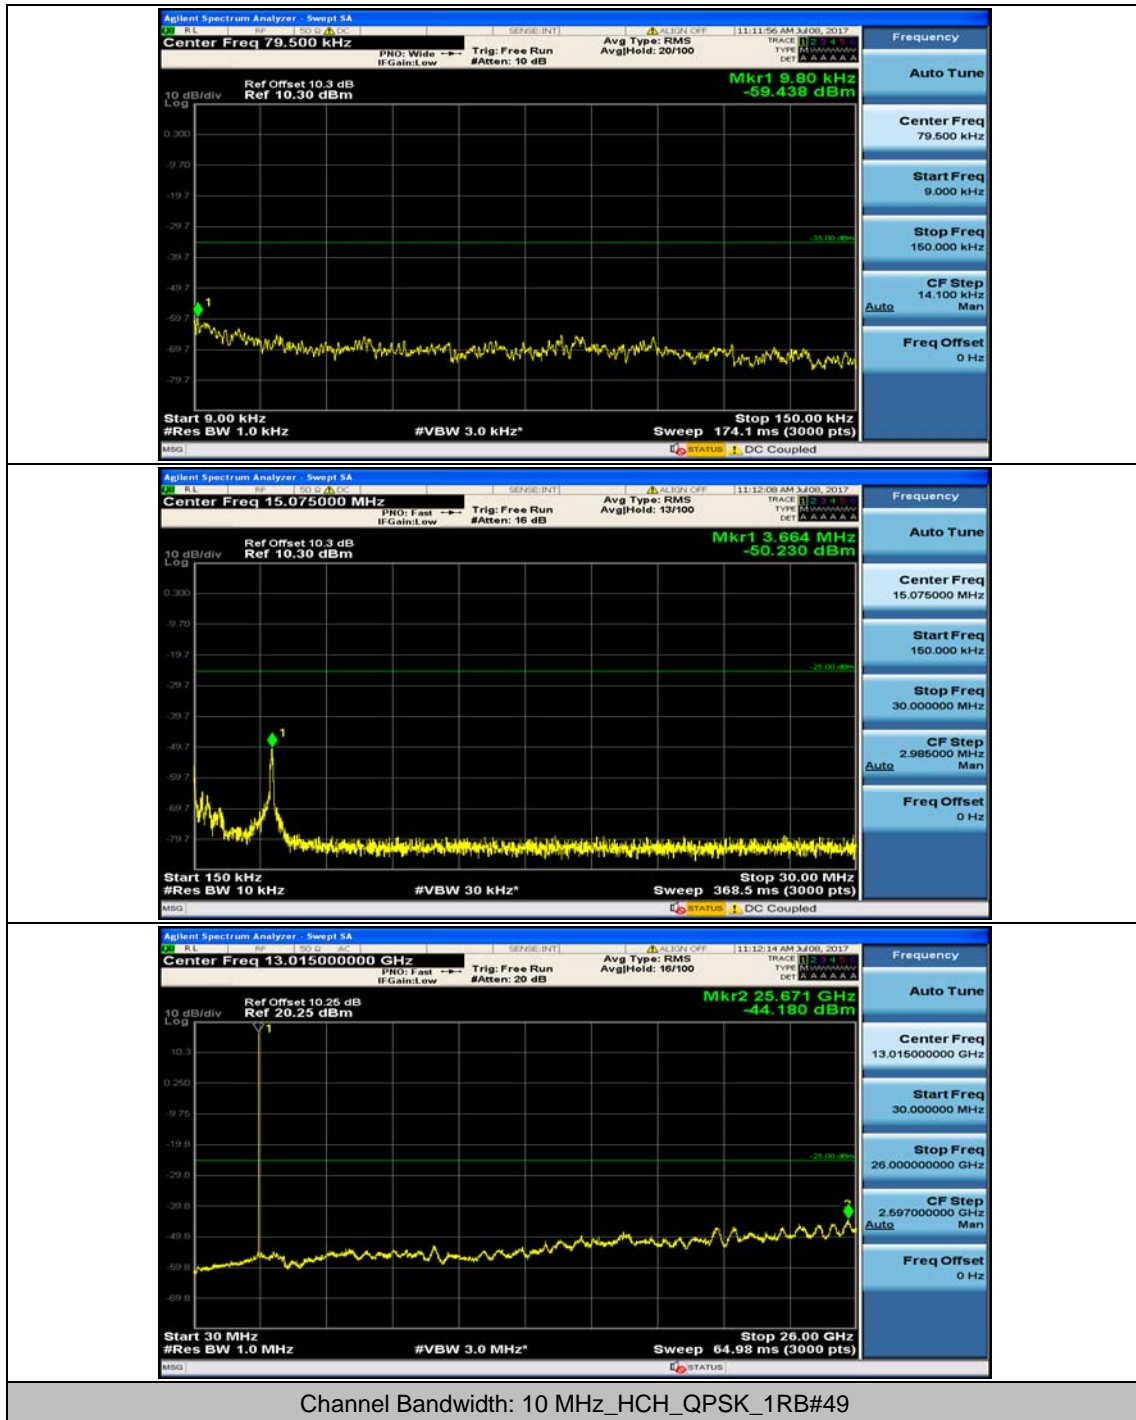

(Channel Bandwidth:20 MHz)_HCH_16QAM_100RB#0

Appendix E: Conducted Spurious Emission

Test Graphs

Channel Bandwidth: 5 MHz

Channel Bandwidth: 10 MHz

Channel Bandwidth: 10 MHz_HCH_QPSK_1RB#0

Channel Bandwidth: 10 MHz_LCH_16QAM_1RB#0