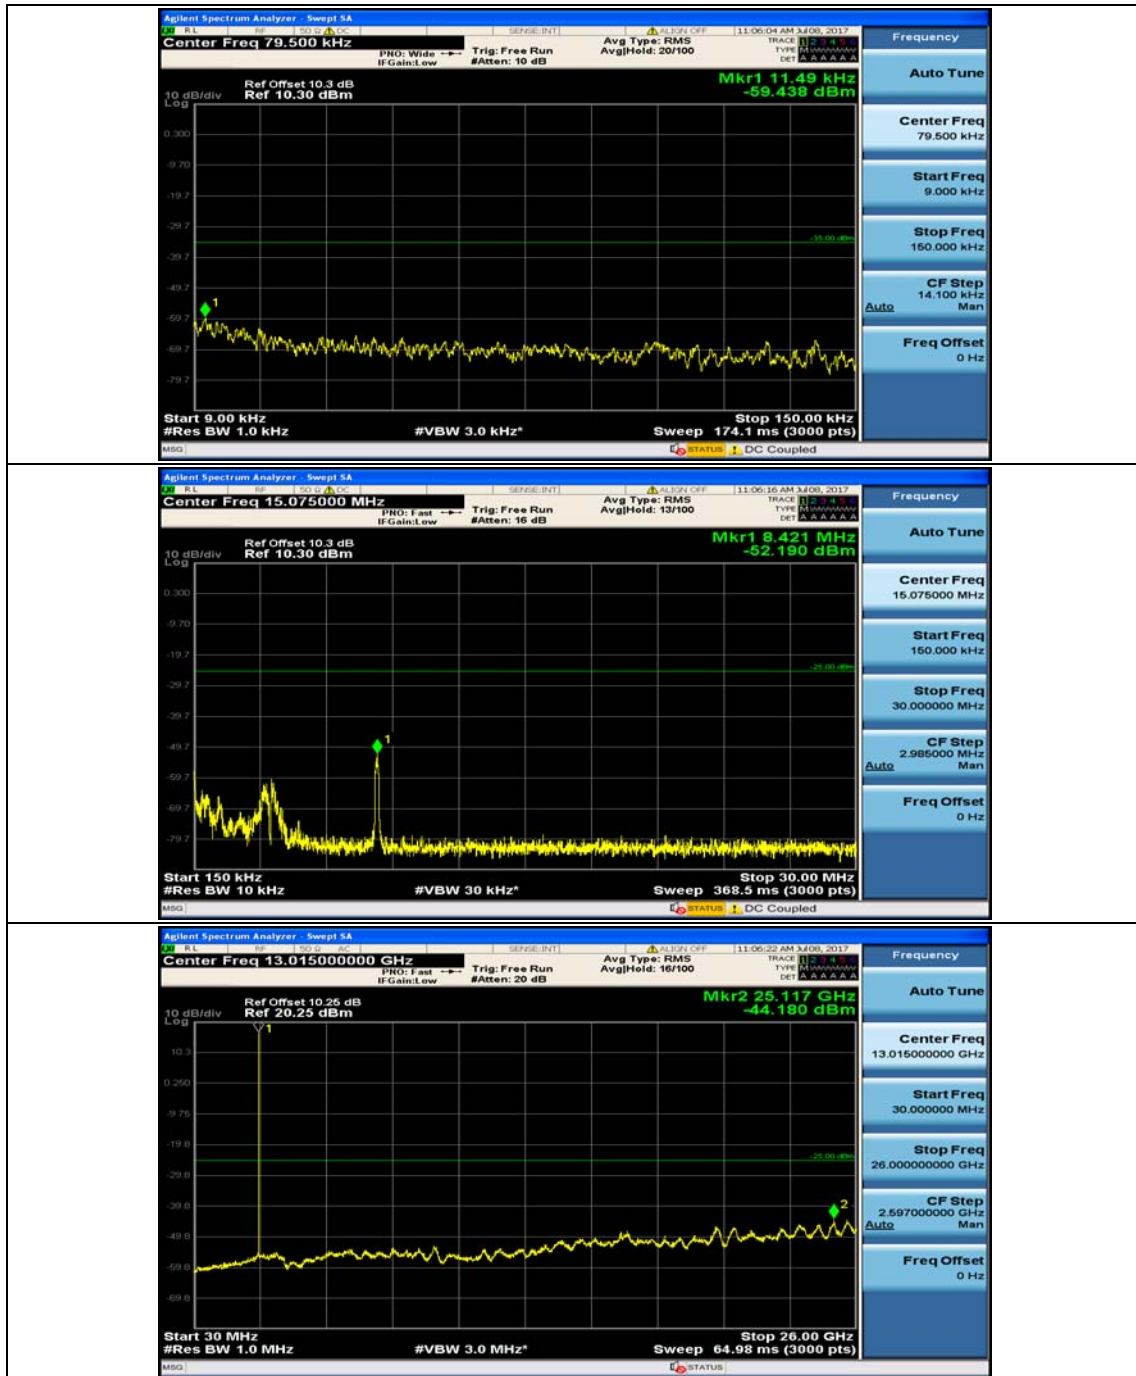

(Channel Bandwidth:20 MHz)_HCH_16QAM_100RB#0

Appendix E: Conducted Spurious Emission

Test Graphs

Channel Bandwidth: 5 MHz

Channel Bandwidth: 10 MHz

Channel Bandwidth: 10 MHz_HCH_QPSK_1RB#0

Channel Bandwidth: 10 MHz_LCH_16QAM_1RB#0