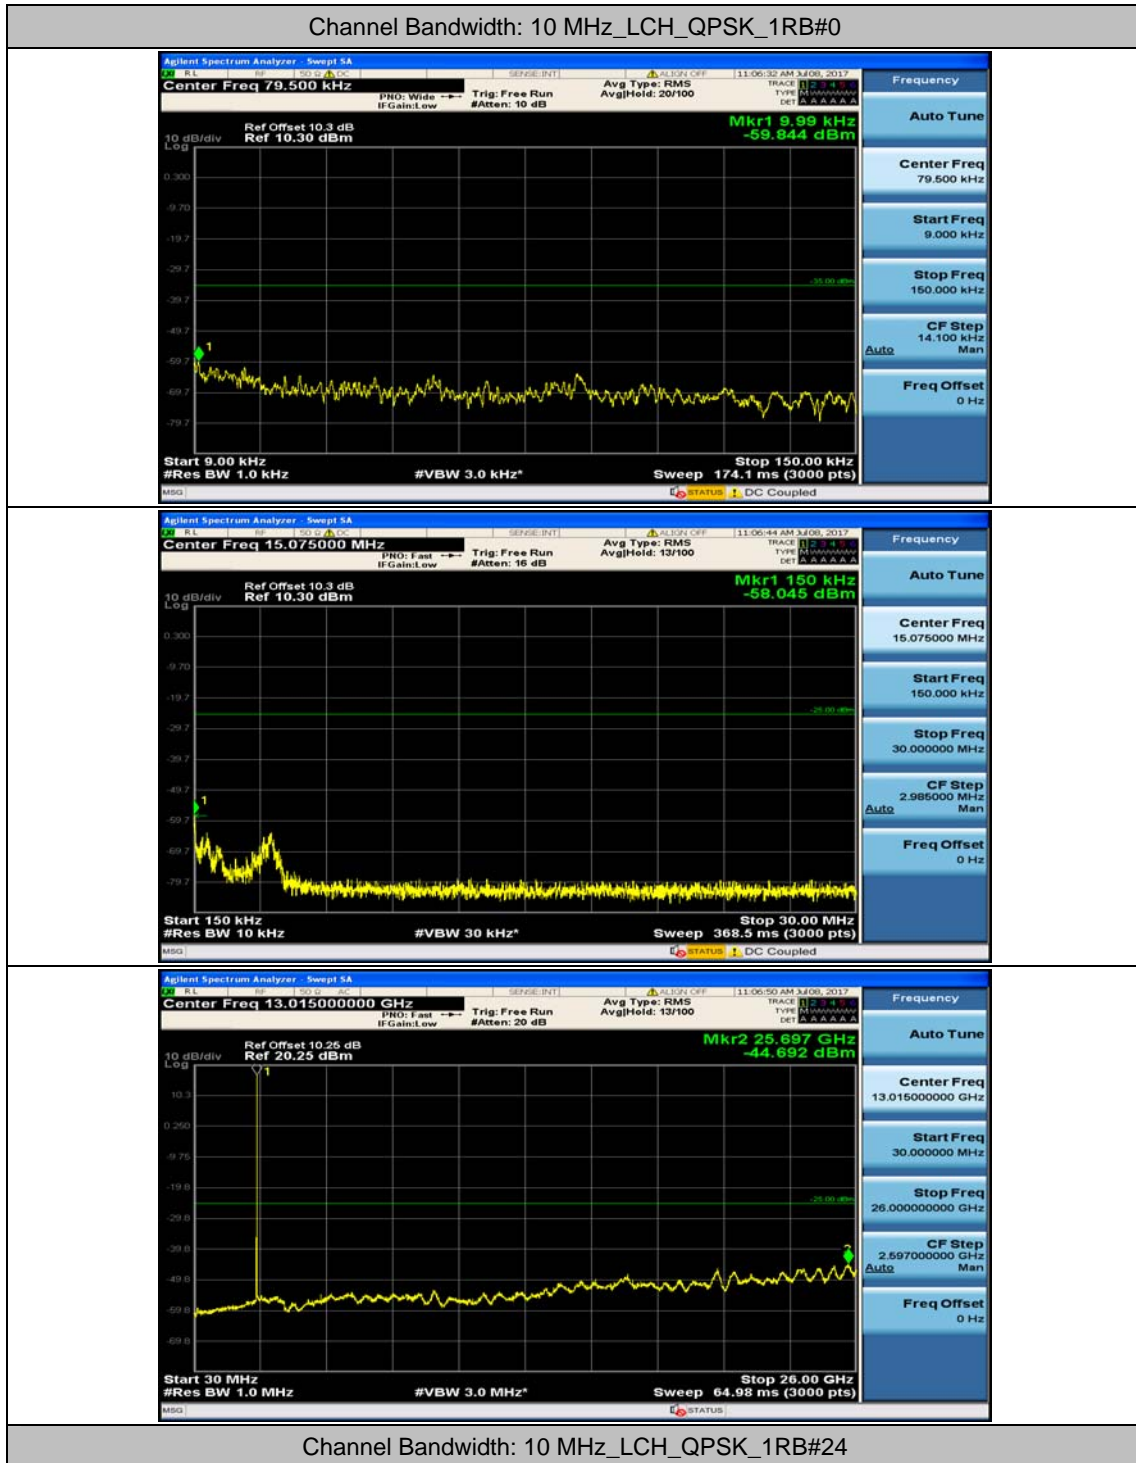

(Channel Bandwidth:20 MHz)_HCH_16QAM_100RB#0

Appendix E: Conducted Spurious Emission

Test Graphs

Channel Bandwidth: 5 MHz

Channel Bandwidth: 10 MHz

Channel Bandwidth: 10 MHz_HCH_QPSK_1RB#0

Channel Bandwidth: 10 MHz_LCH_16QAM_1RB#0