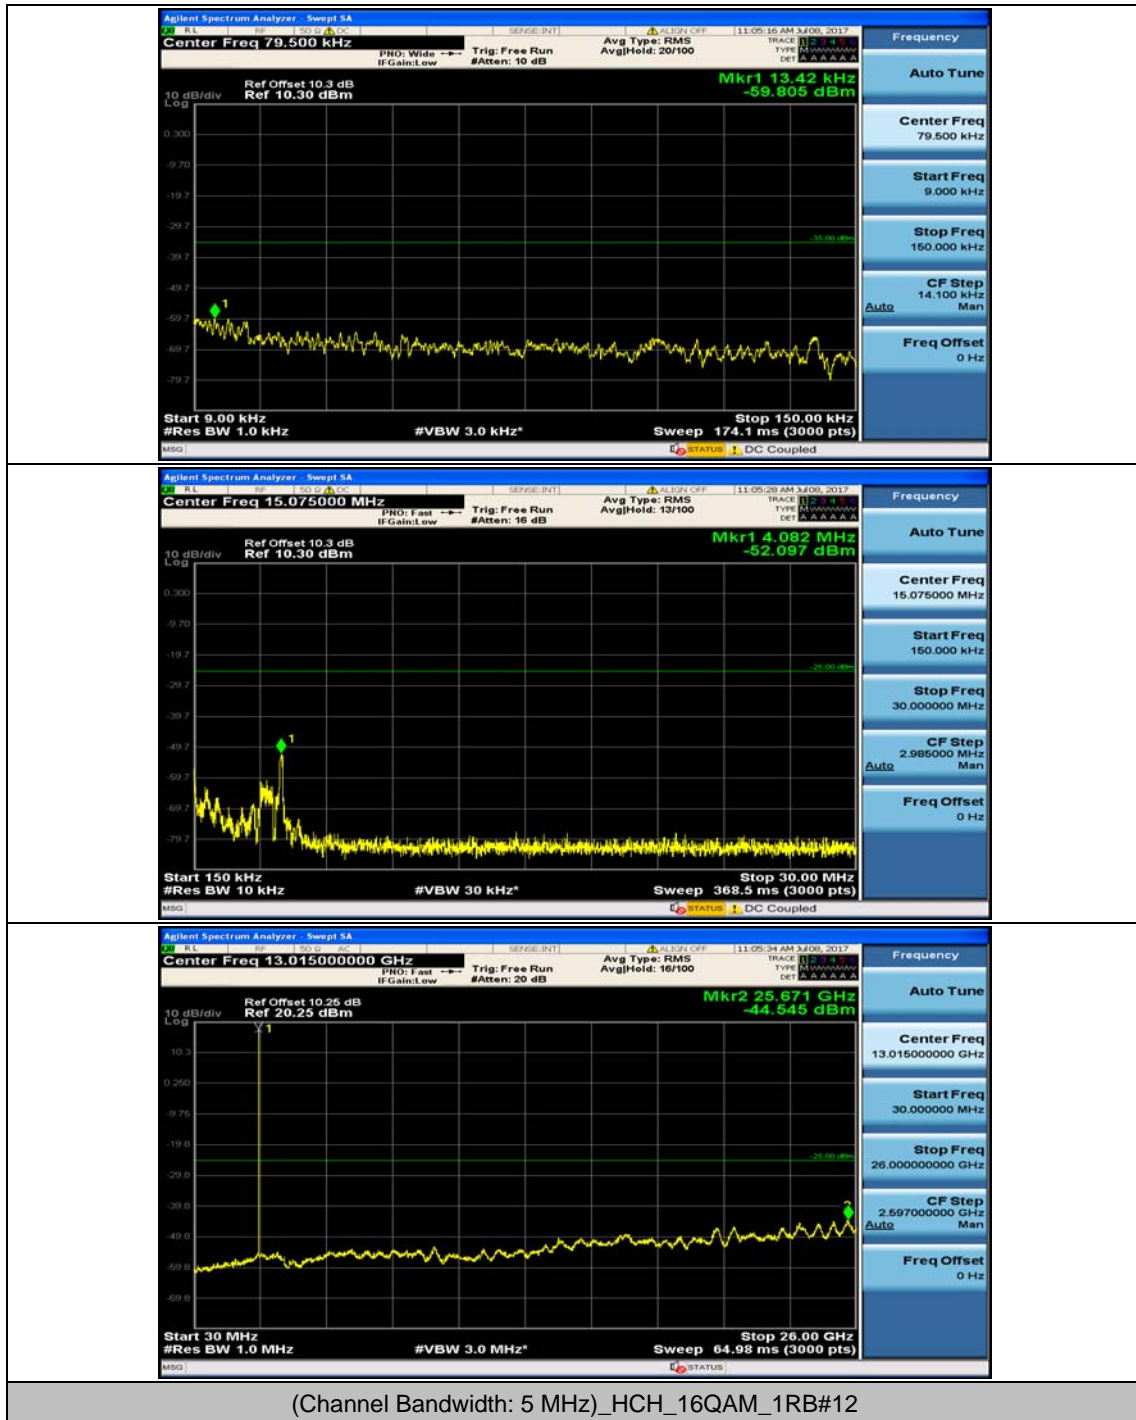

(Channel Bandwidth:20 MHz)_HCH_16QAM_100RB#0

Appendix E: Conducted Spurious Emission

Test Graphs

Channel Bandwidth: 5 MHz

Channel Bandwidth: 10 MHz

Channel Bandwidth: 10 MHz_HCH_QPSK_1RB#0

Channel Bandwidth: 10 MHz_LCH_16QAM_1RB#0