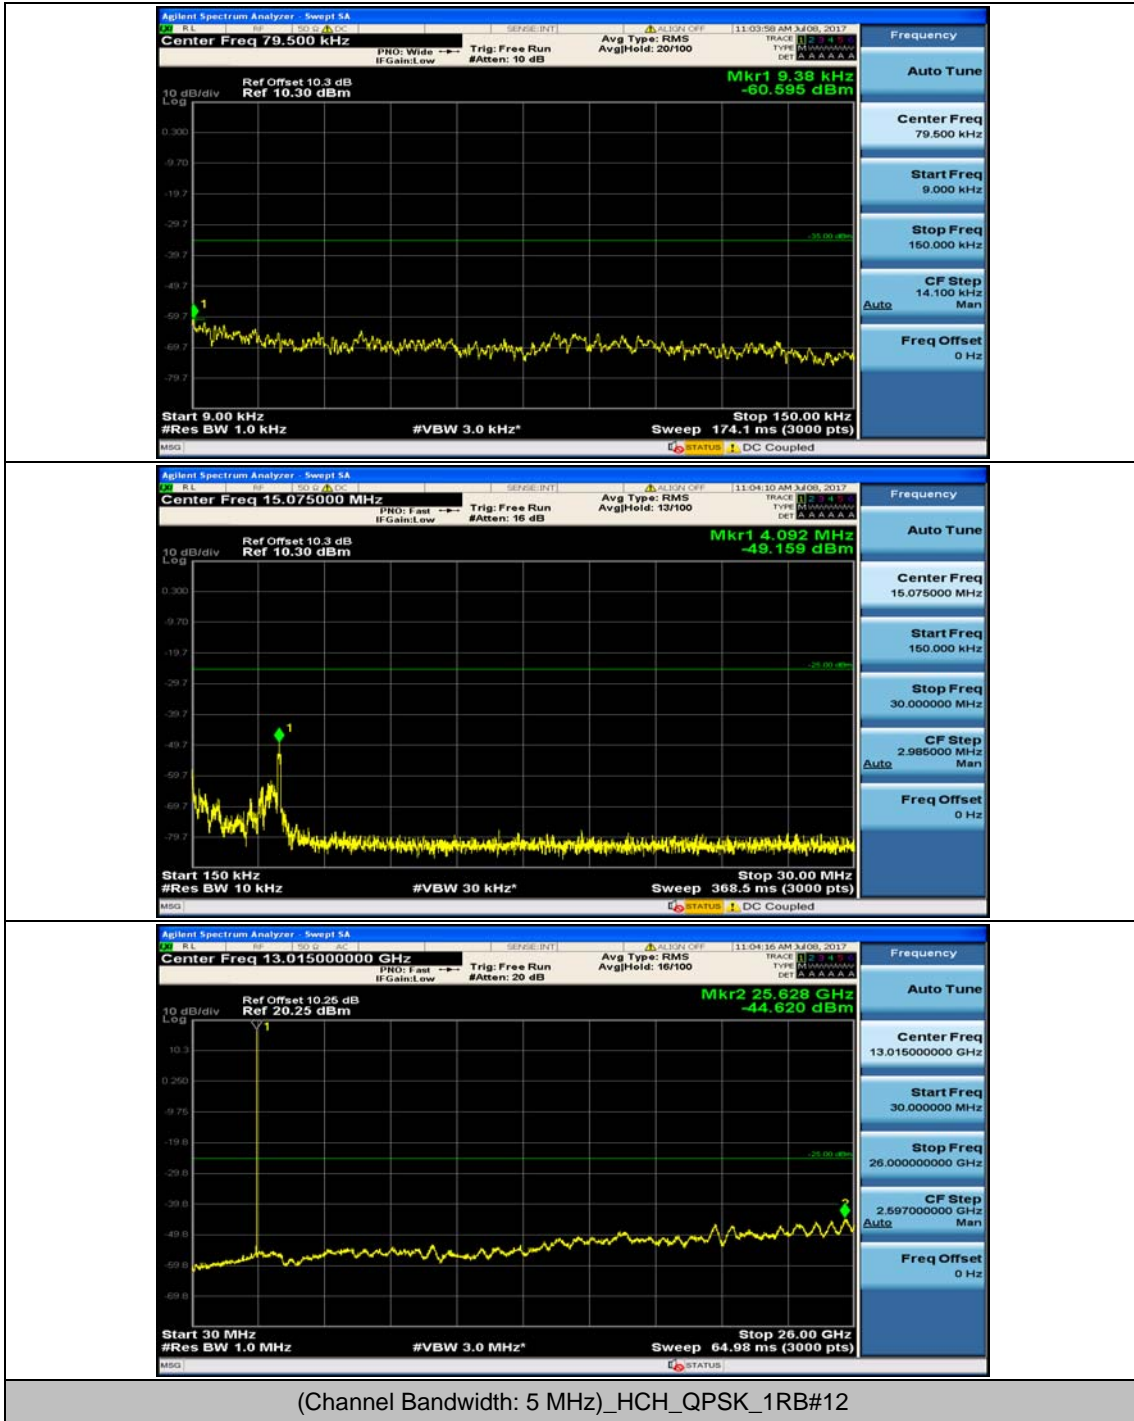

(Channel Bandwidth:20 MHz)_HCH_16QAM_100RB#0

Appendix E: Conducted Spurious Emission

Test Graphs

Channel Bandwidth: 5 MHz

Channel Bandwidth: 10 MHz

Channel Bandwidth: 10 MHz_HCH_QPSK_1RB#0

Channel Bandwidth: 10 MHz_LCH_16QAM_1RB#0