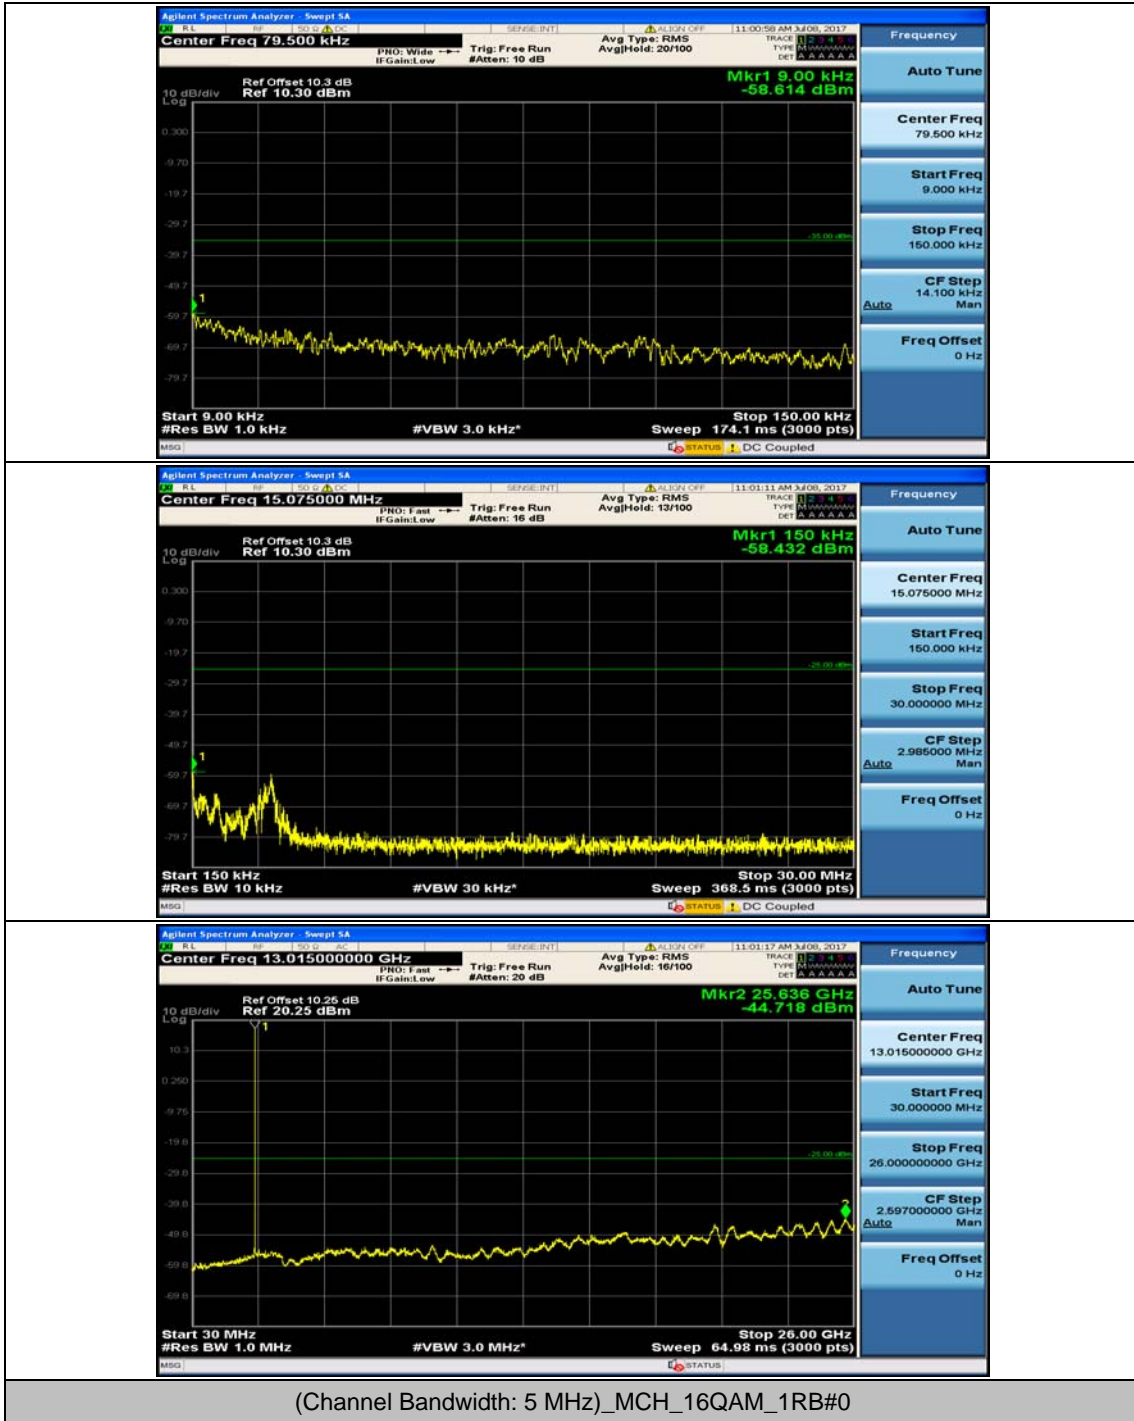

(Channel Bandwidth:20 MHz)_HCH_16QAM_100RB#0

Appendix E: Conducted Spurious Emission

Test Graphs

Channel Bandwidth: 5 MHz

Channel Bandwidth: 10 MHz

Channel Bandwidth: 10 MHz_HCH_QPSK_1RB#0

Channel Bandwidth: 10 MHz_LCH_16QAM_1RB#0