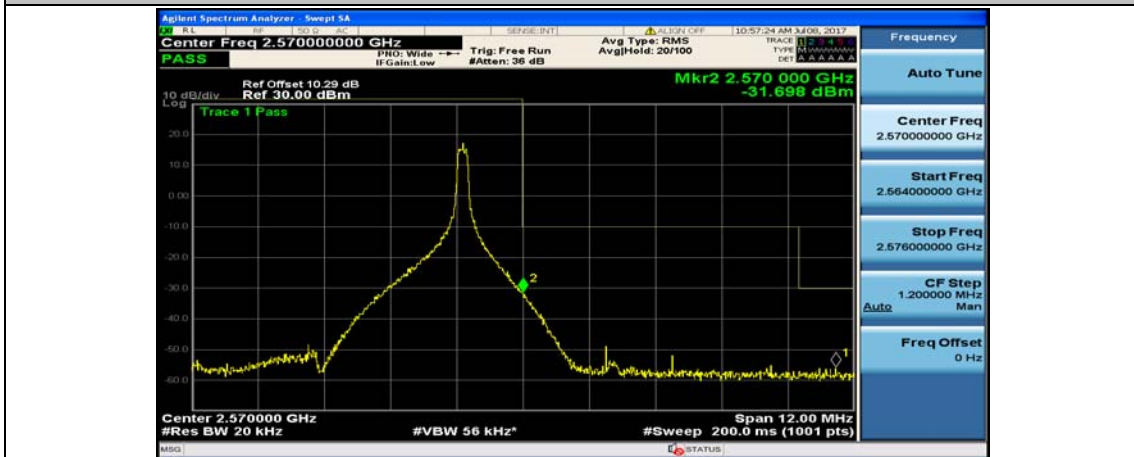

(Channel Bandwidth:20 MHz)_HCH_16QAM_1RB#99