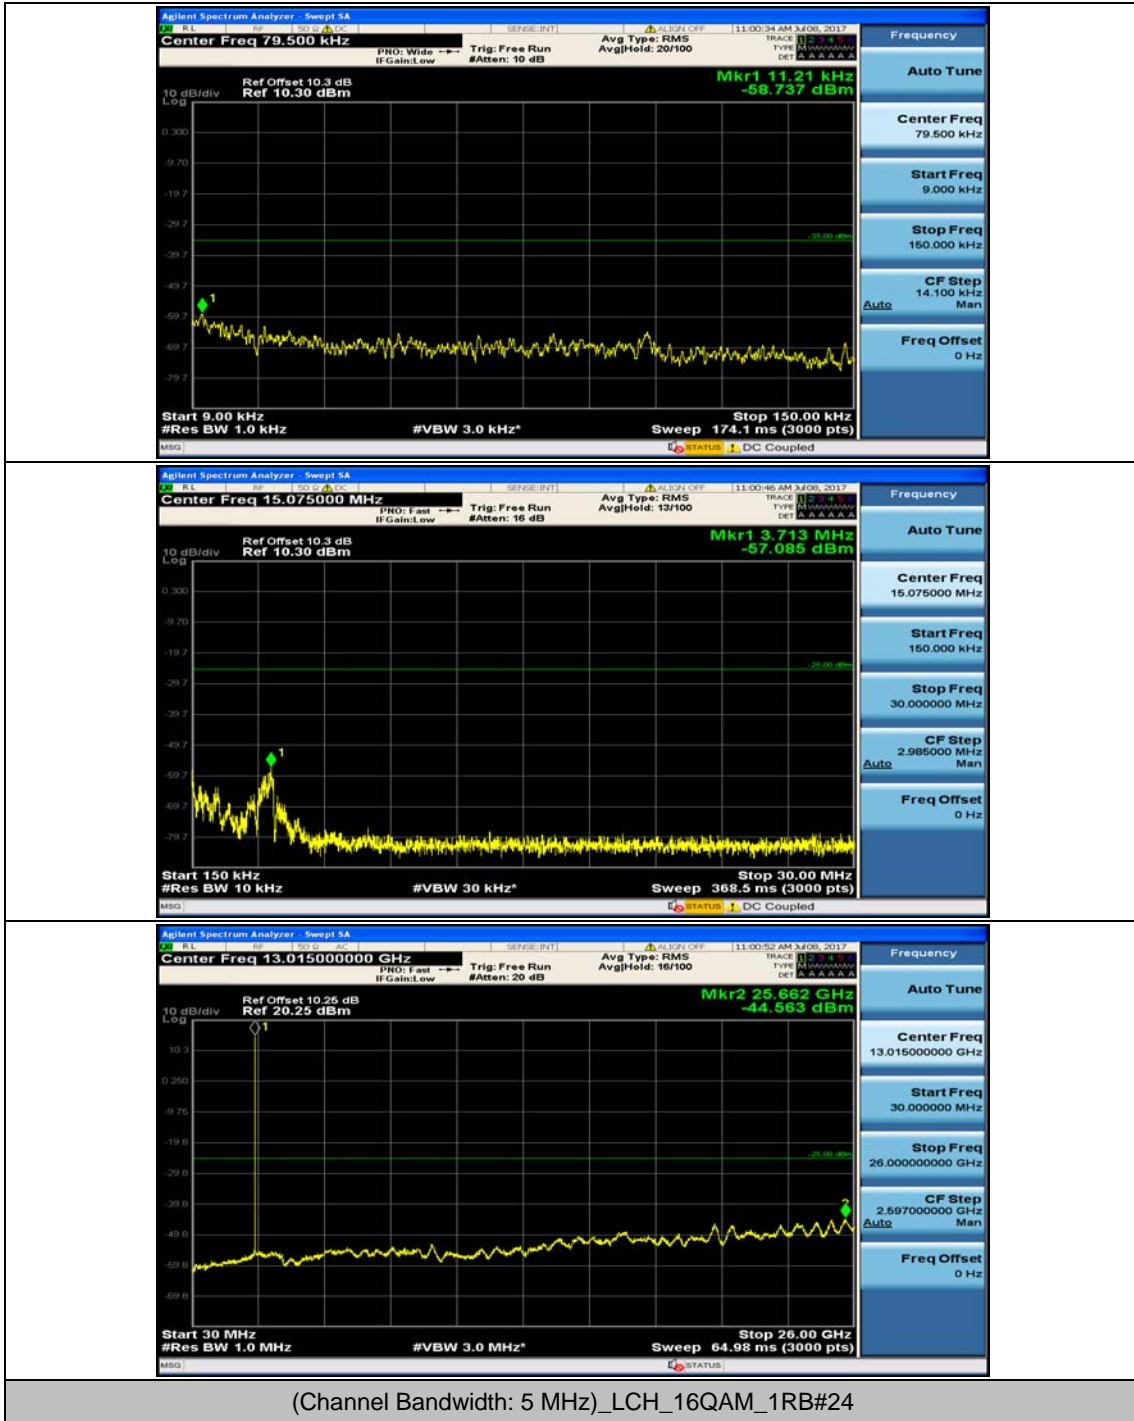

(Channel Bandwidth:20 MHz)_HCH_16QAM_100RB#0

Appendix E: Conducted Spurious Emission

Test Graphs

Channel Bandwidth: 5 MHz

Channel Bandwidth: 10 MHz

Channel Bandwidth: 10 MHz_HCH_QPSK_1RB#0

Channel Bandwidth: 10 MHz_LCH_16QAM_1RB#0