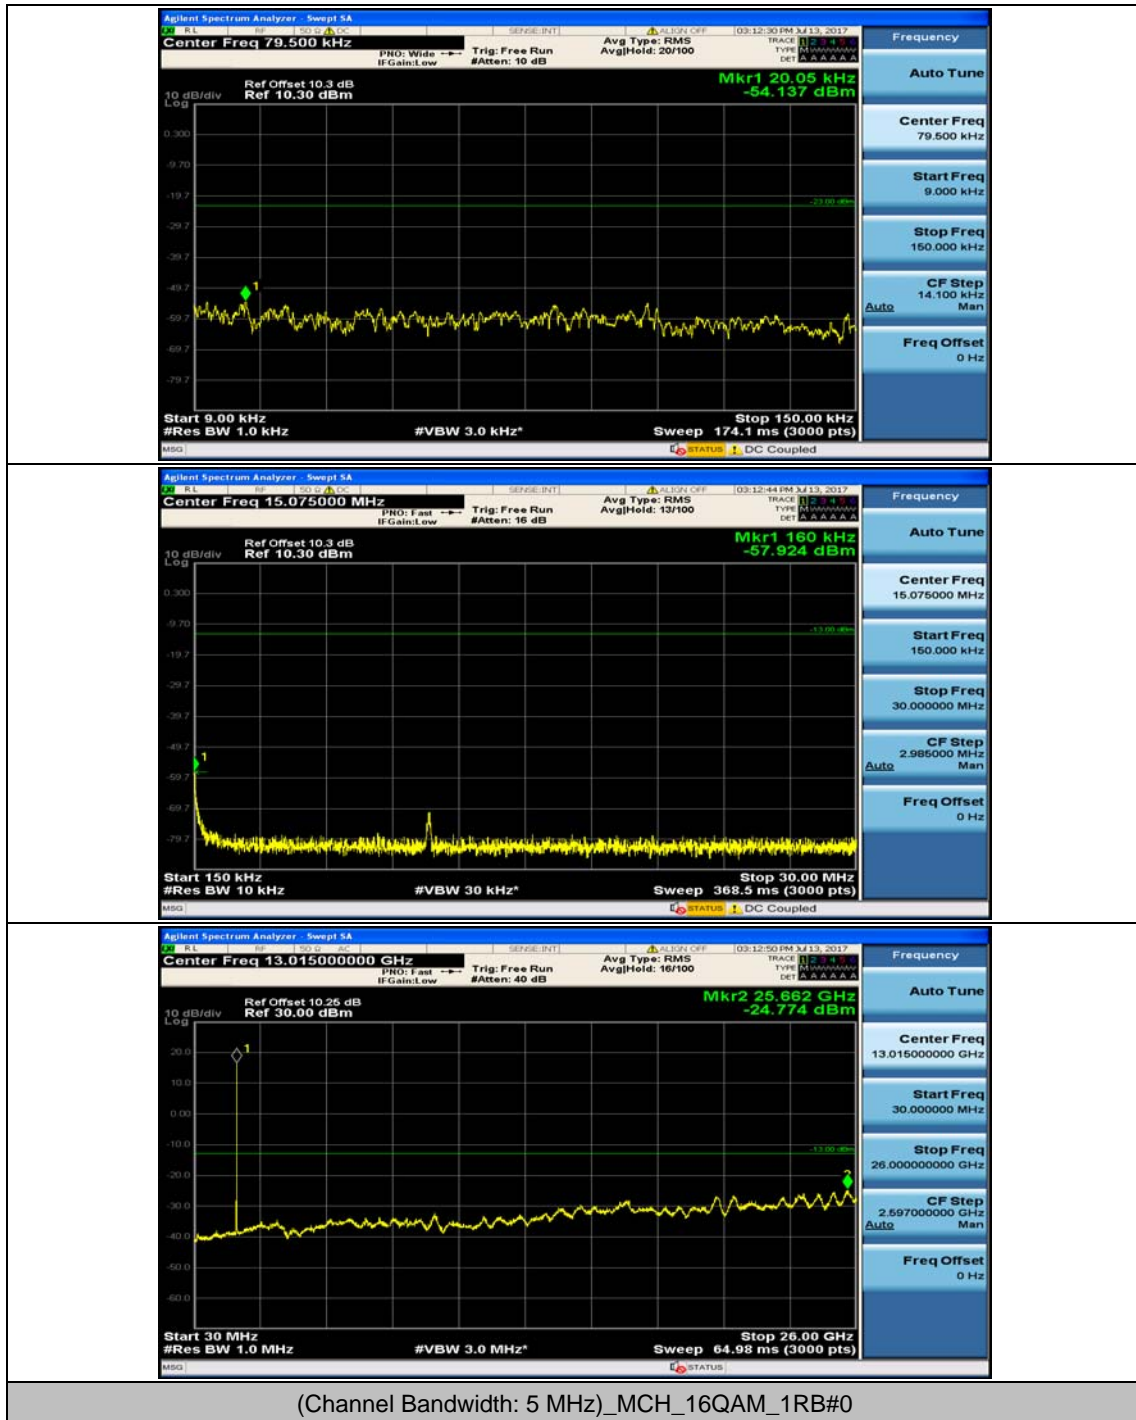

Channel Bandwidth: 5 MHz

Channel Bandwidth: 10 MHz