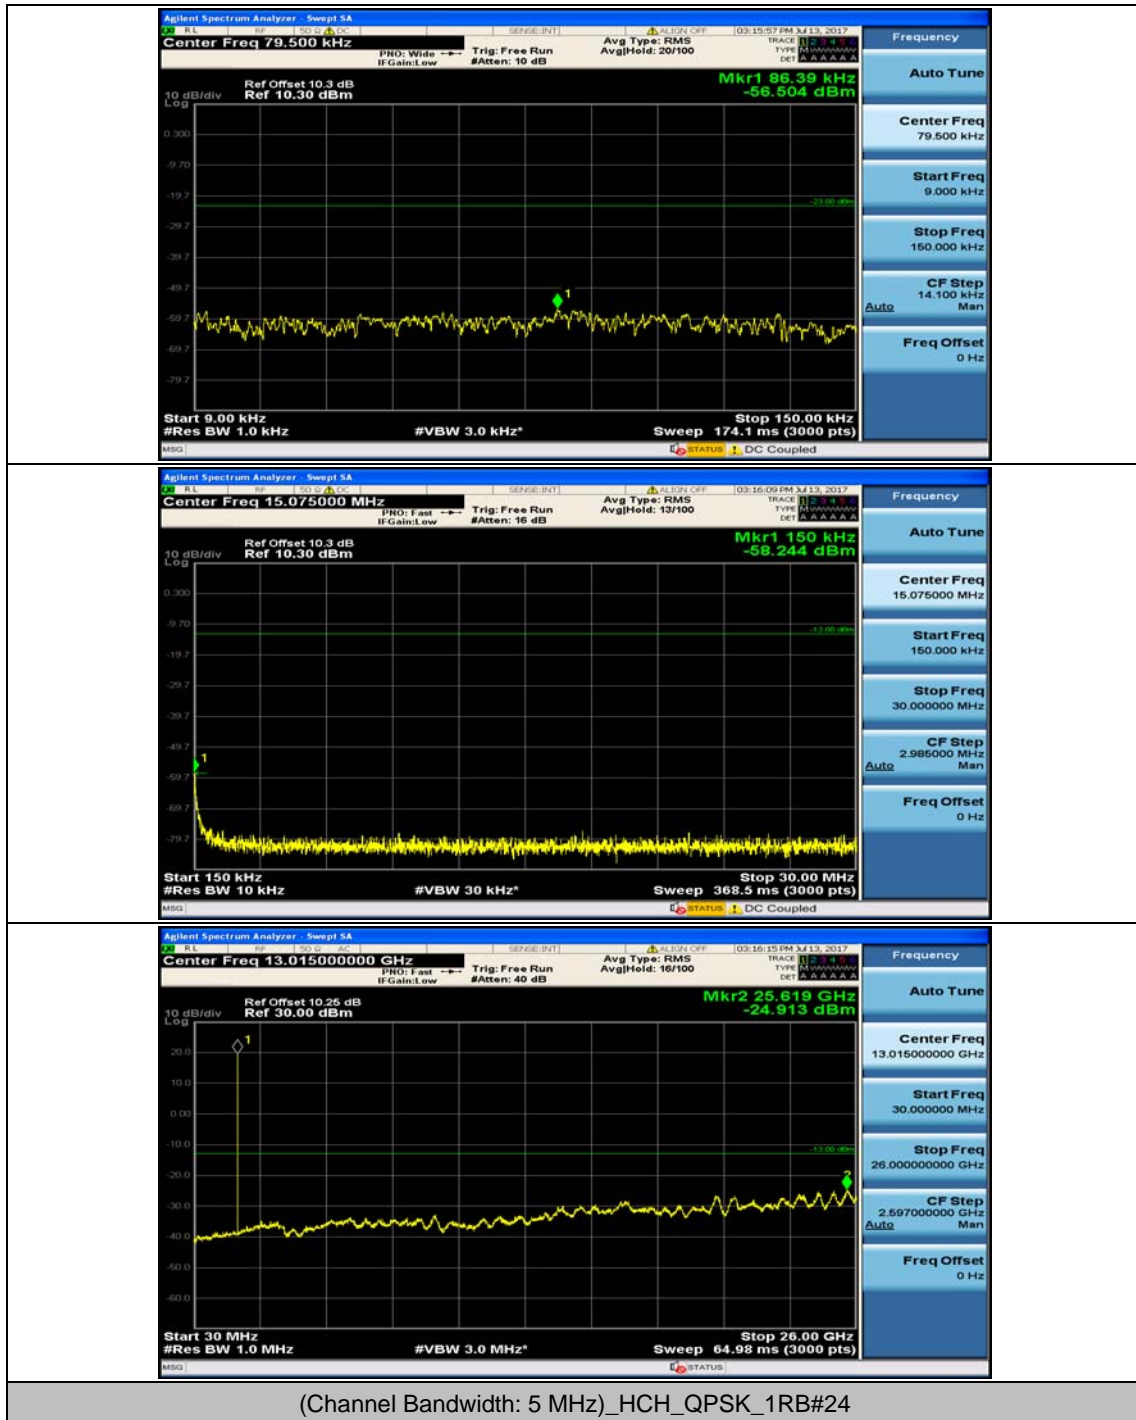

Channel Bandwidth: 5 MHz

Channel Bandwidth: 10 MHz