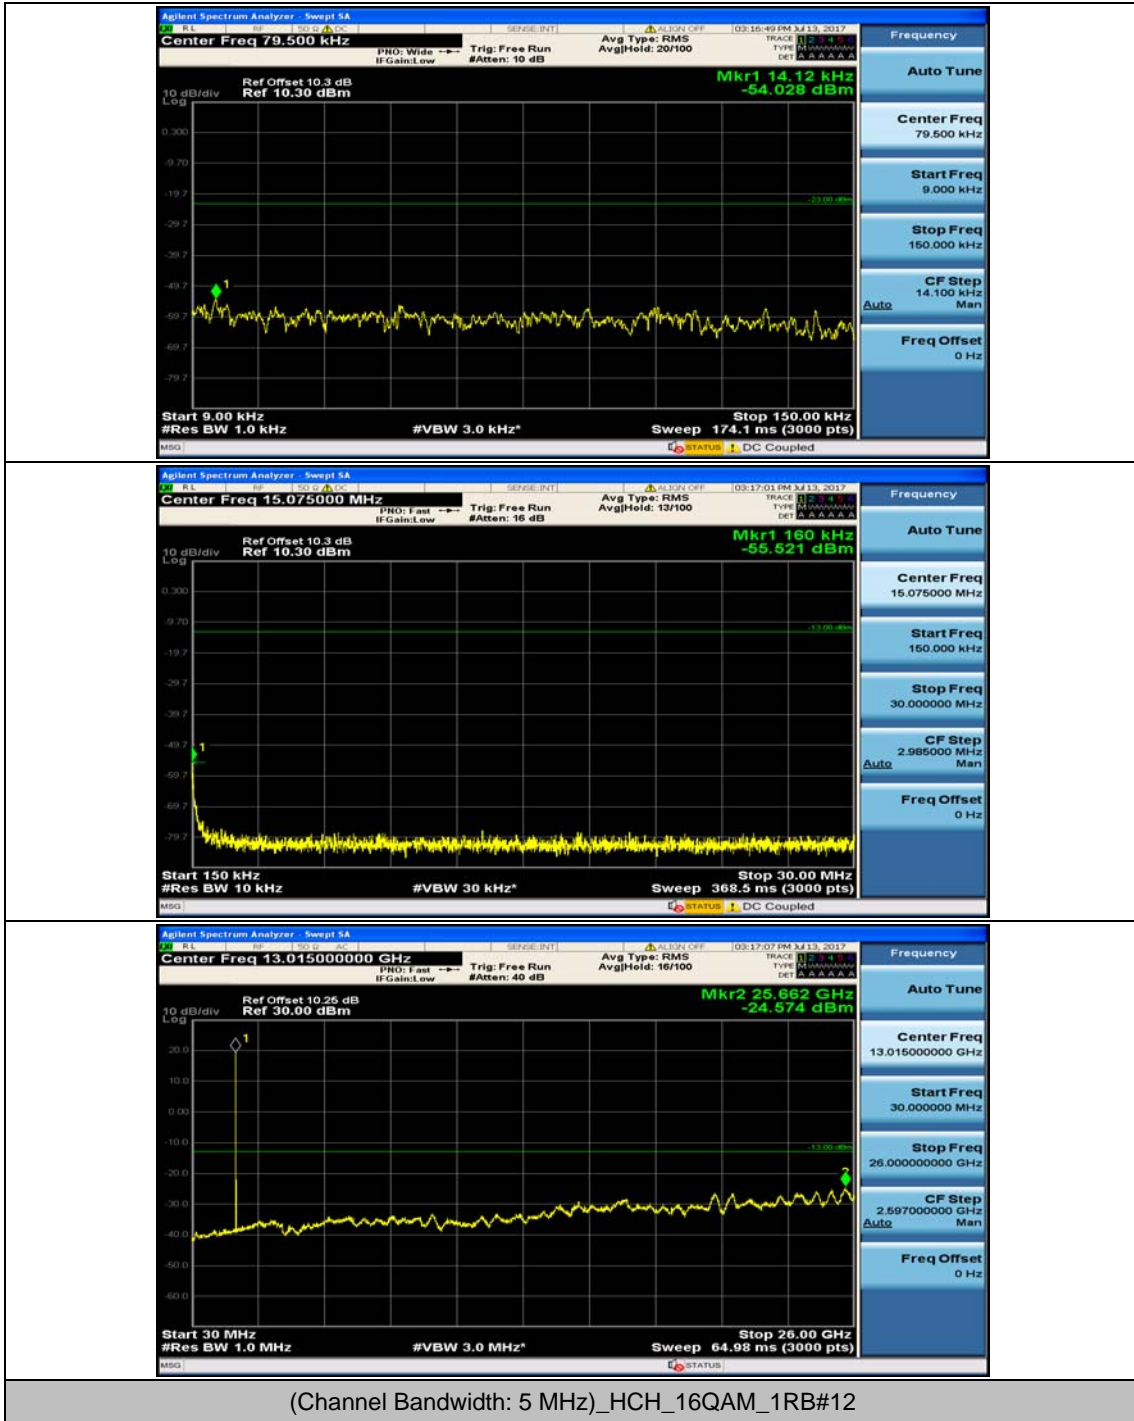

Channel Bandwidth: 5 MHz

Channel Bandwidth: 10 MHz