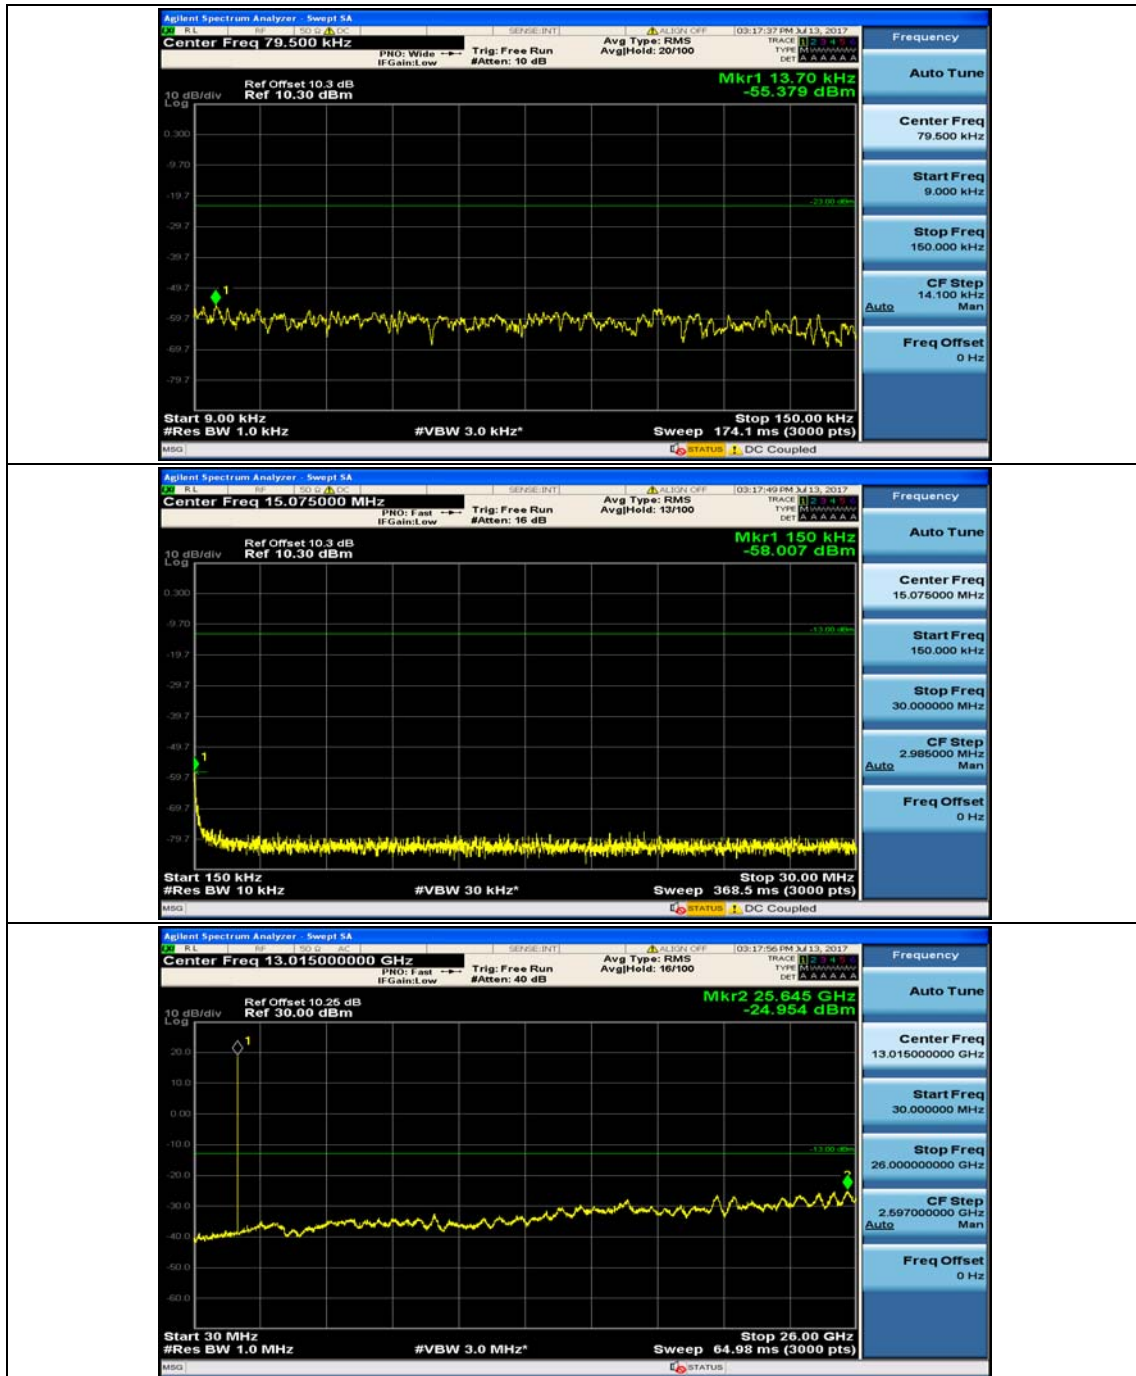

Channel Bandwidth: 5 MHz

Channel Bandwidth: 10 MHz