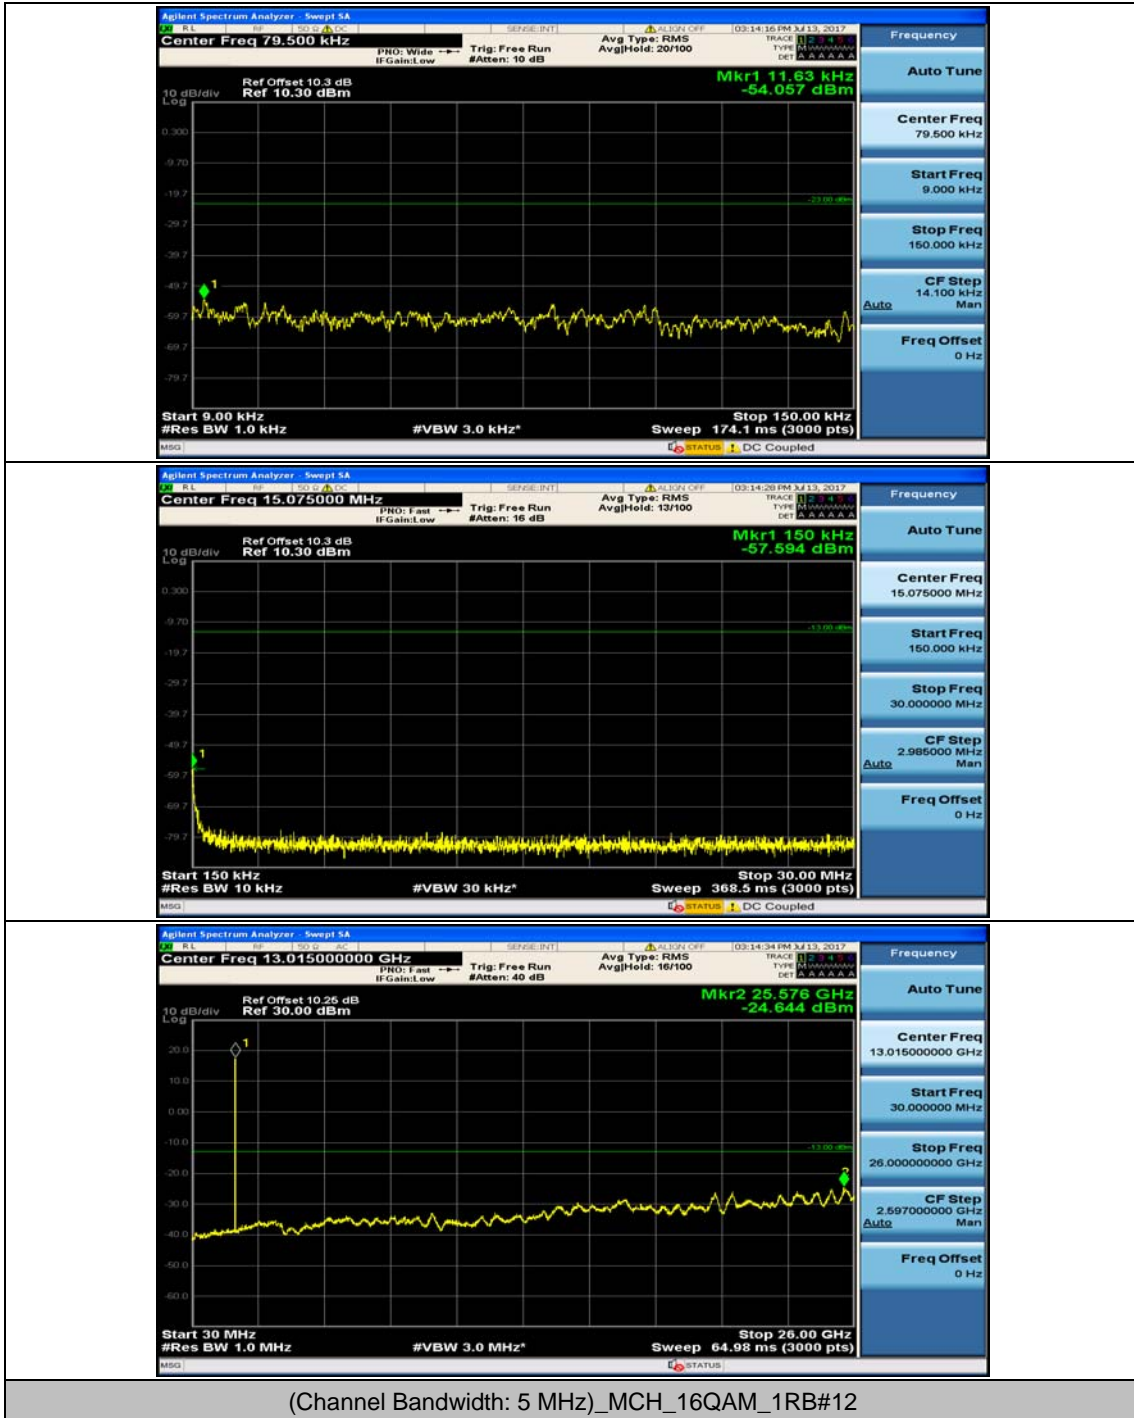

Channel Bandwidth: 5 MHz

Channel Bandwidth: 10 MHz