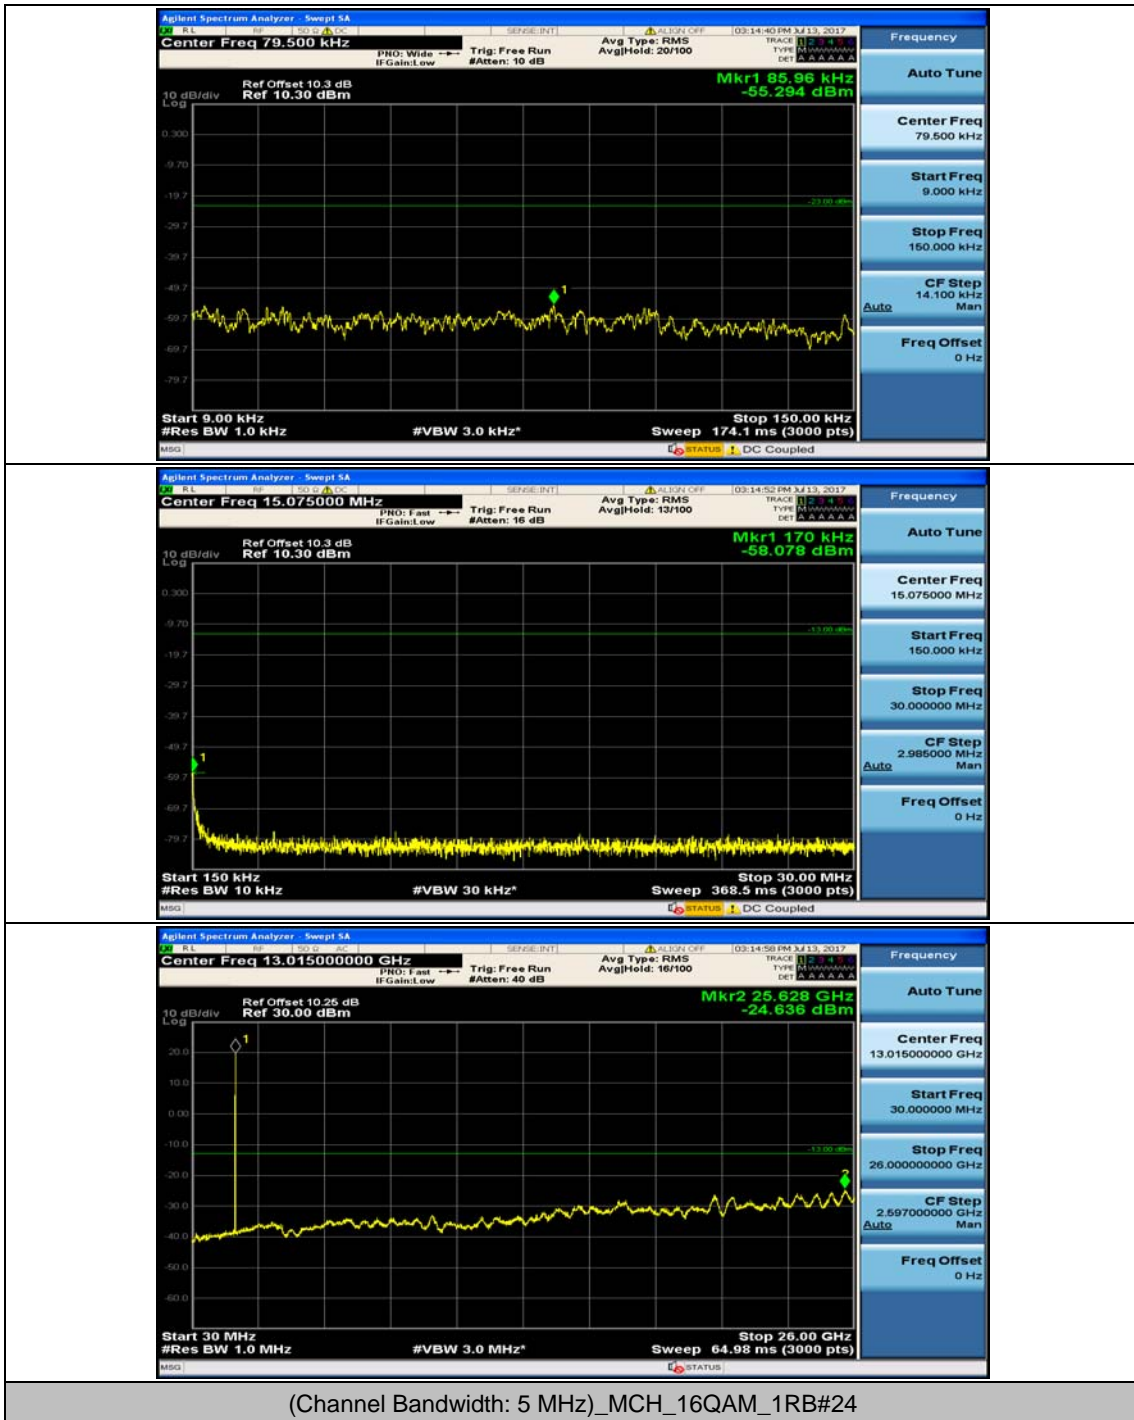

Channel Bandwidth: 5 MHz

Channel Bandwidth: 10 MHz