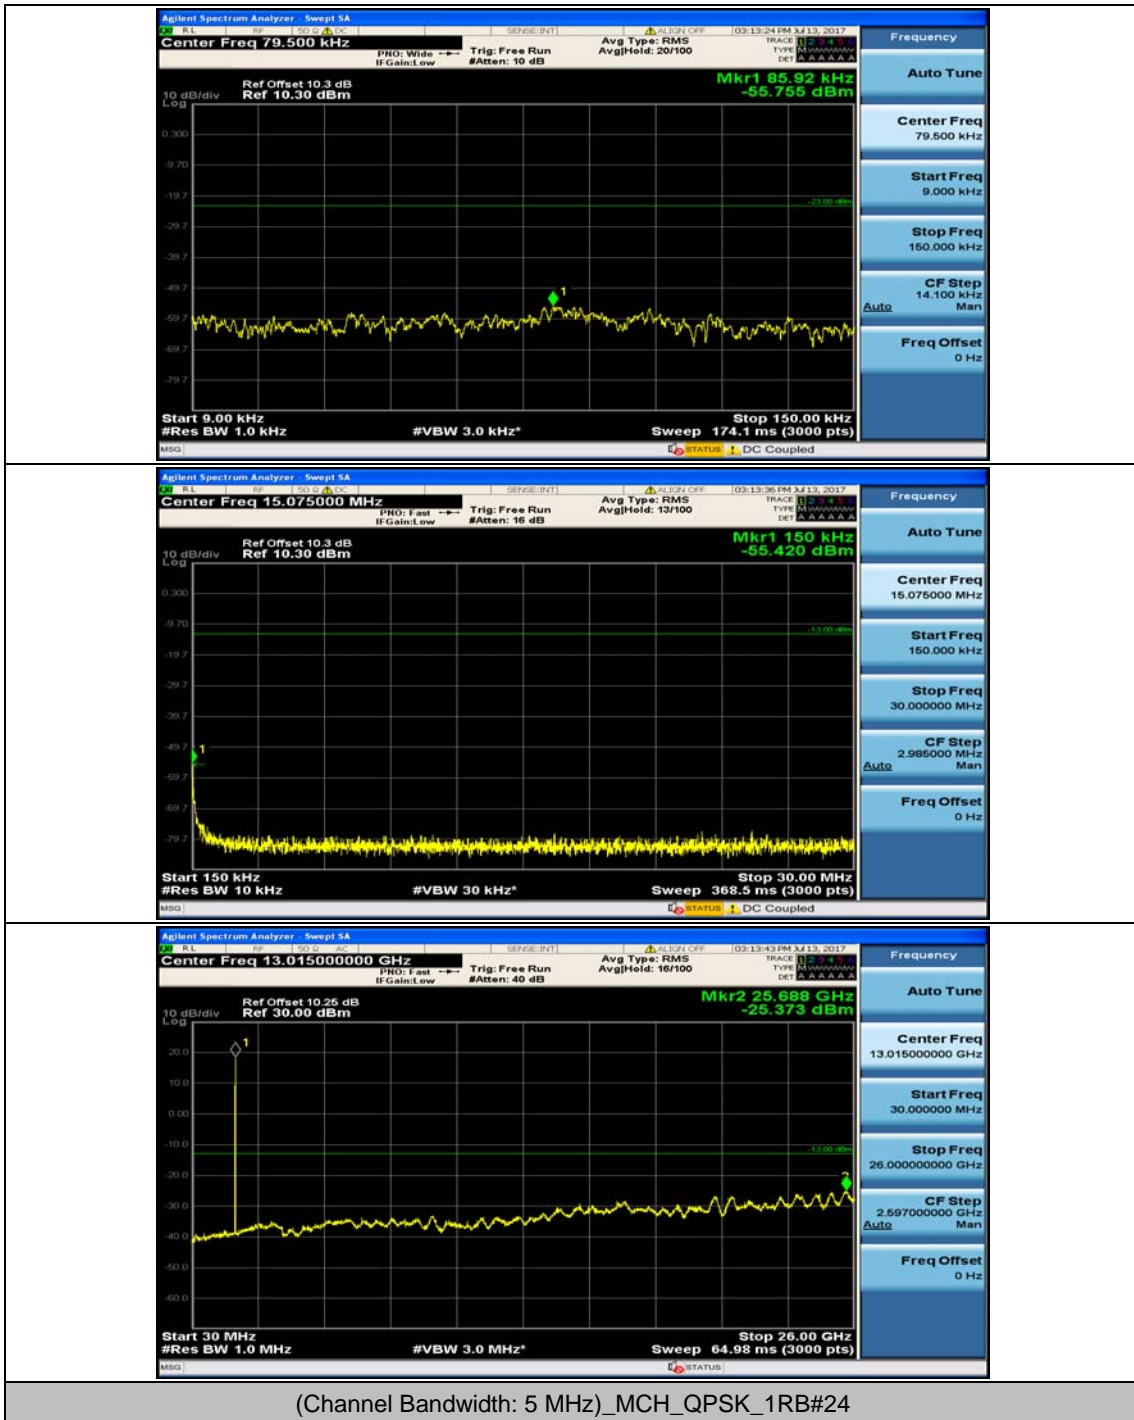

Channel Bandwidth: 5 MHz

Channel Bandwidth: 10 MHz