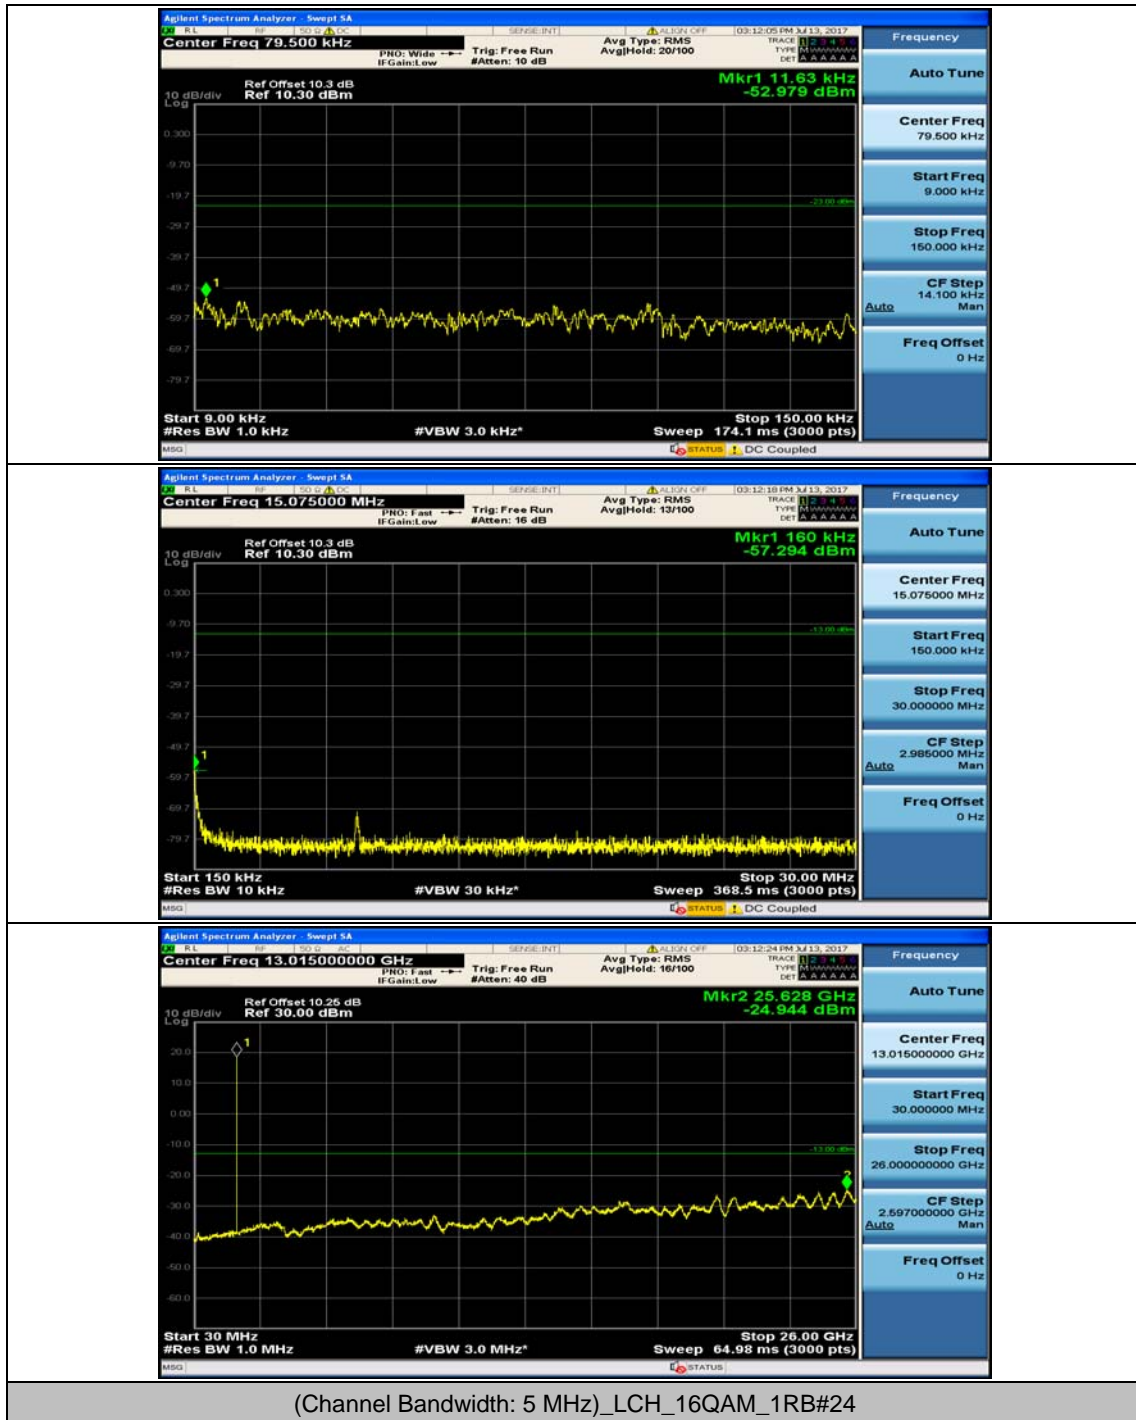

Channel Bandwidth: 5 MHz

Channel Bandwidth: 10 MHz