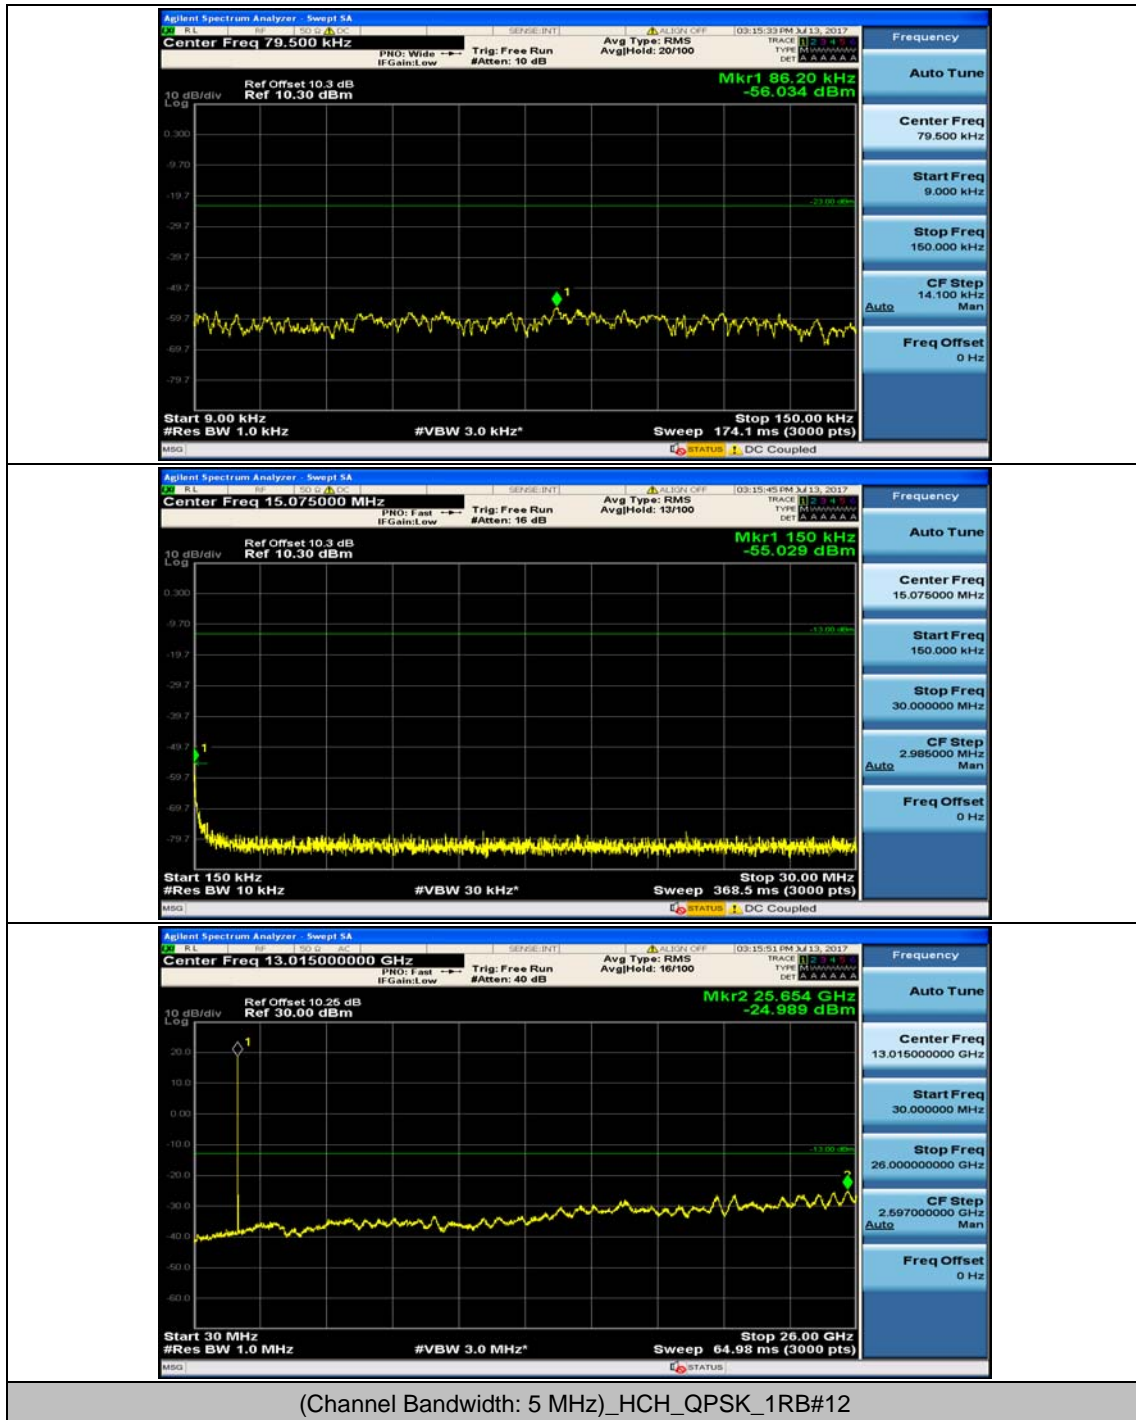

Channel Bandwidth: 5 MHz

Channel Bandwidth: 10 MHz