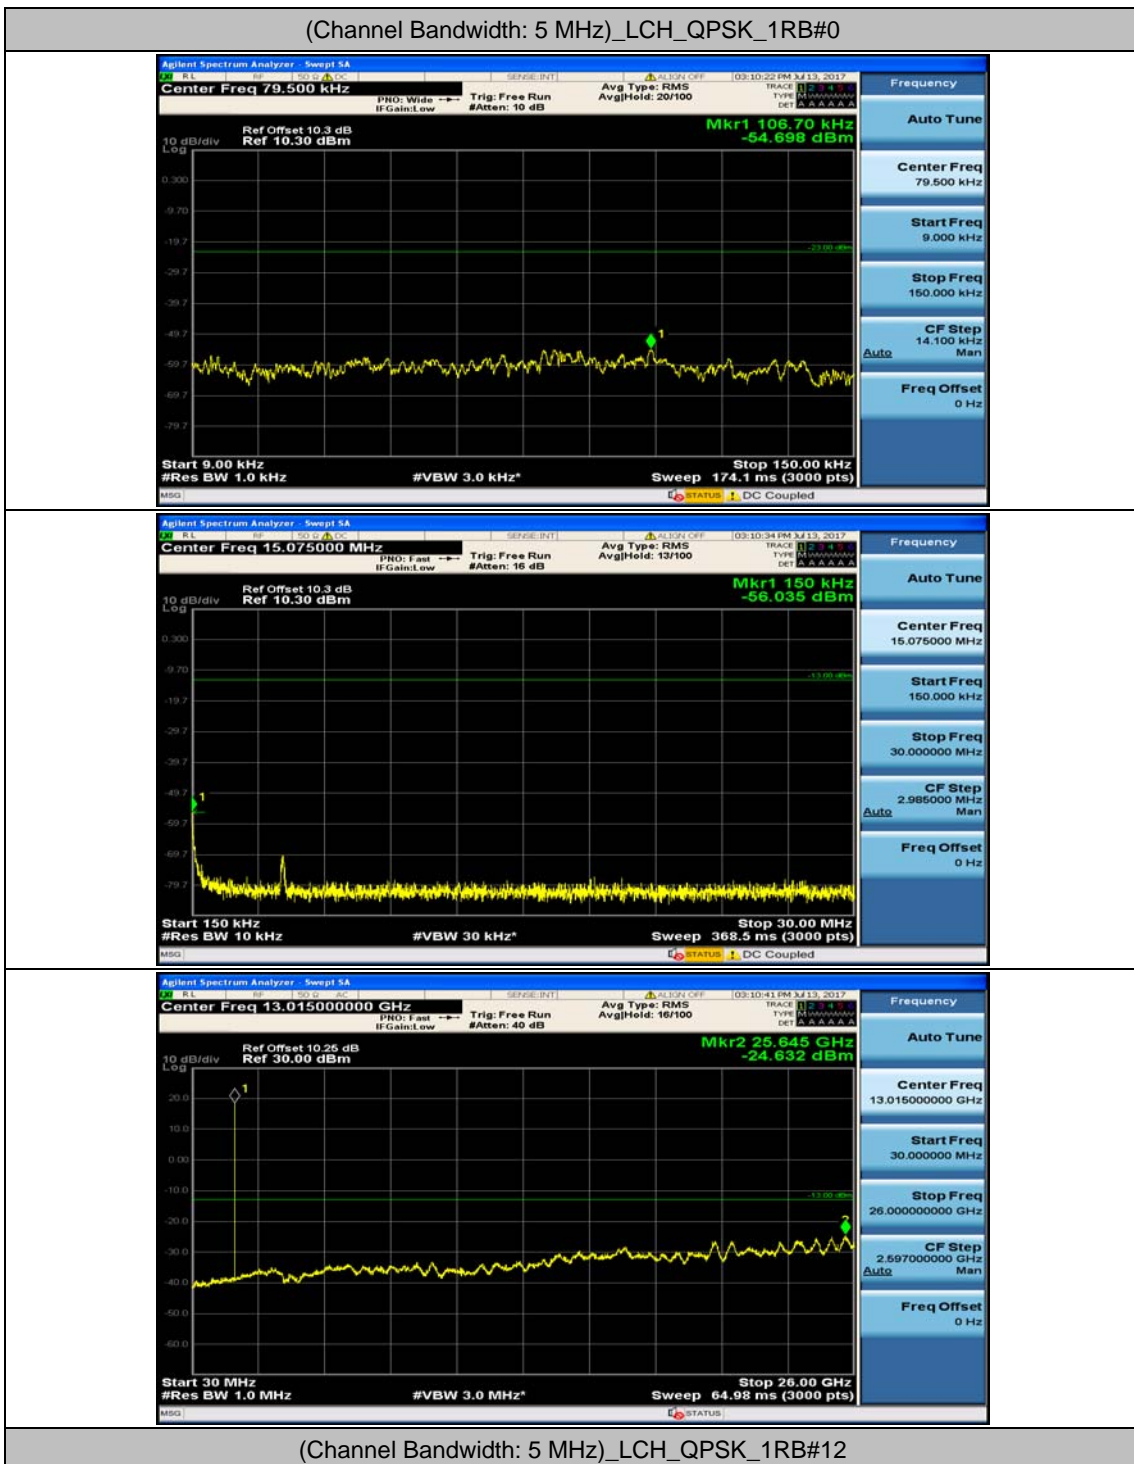

Channel Bandwidth: 5 MHz

Channel Bandwidth: 10 MHz