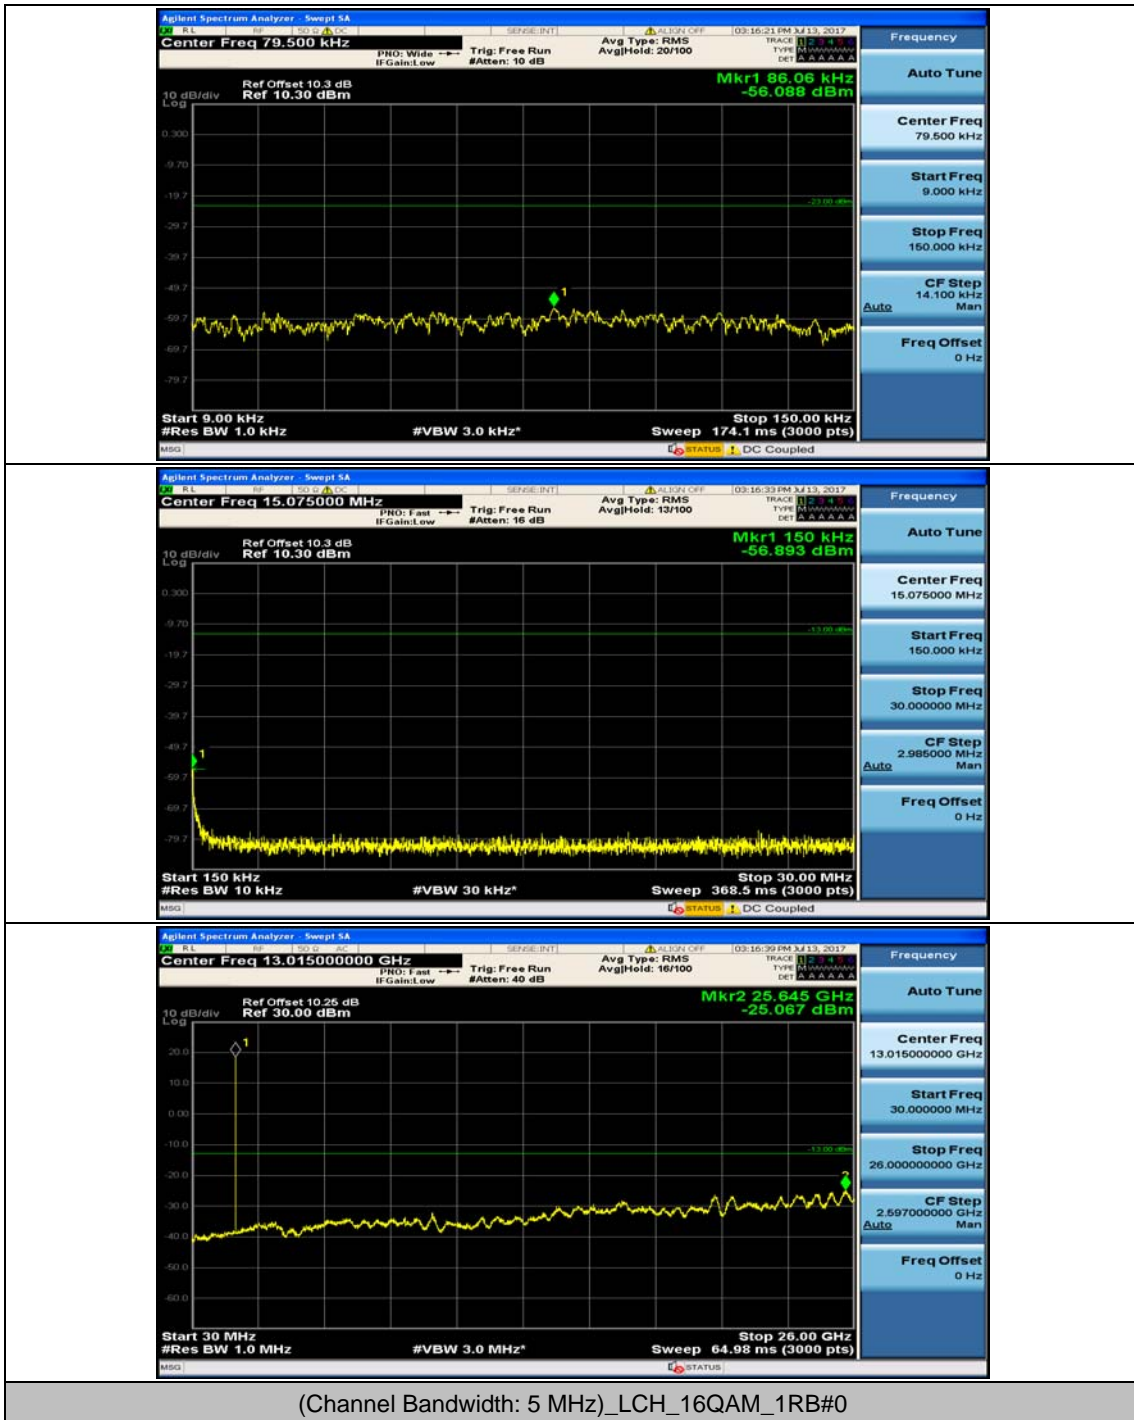

Channel Bandwidth: 5 MHz

Channel Bandwidth: 10 MHz