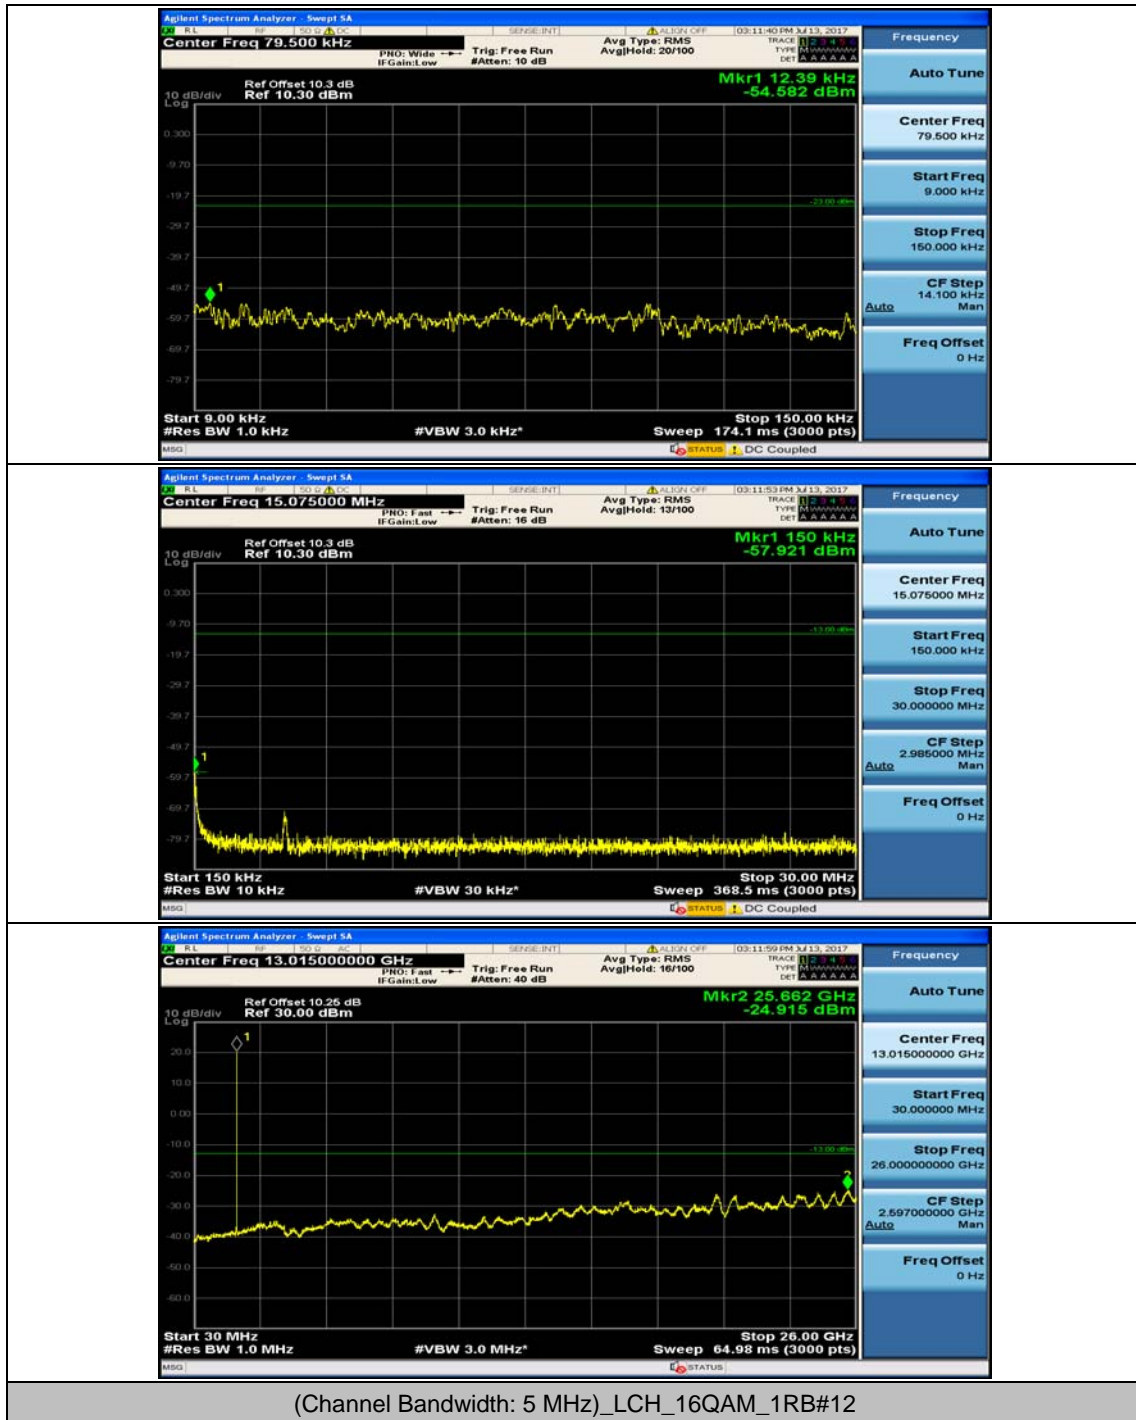

Channel Bandwidth: 5 MHz

Channel Bandwidth: 10 MHz