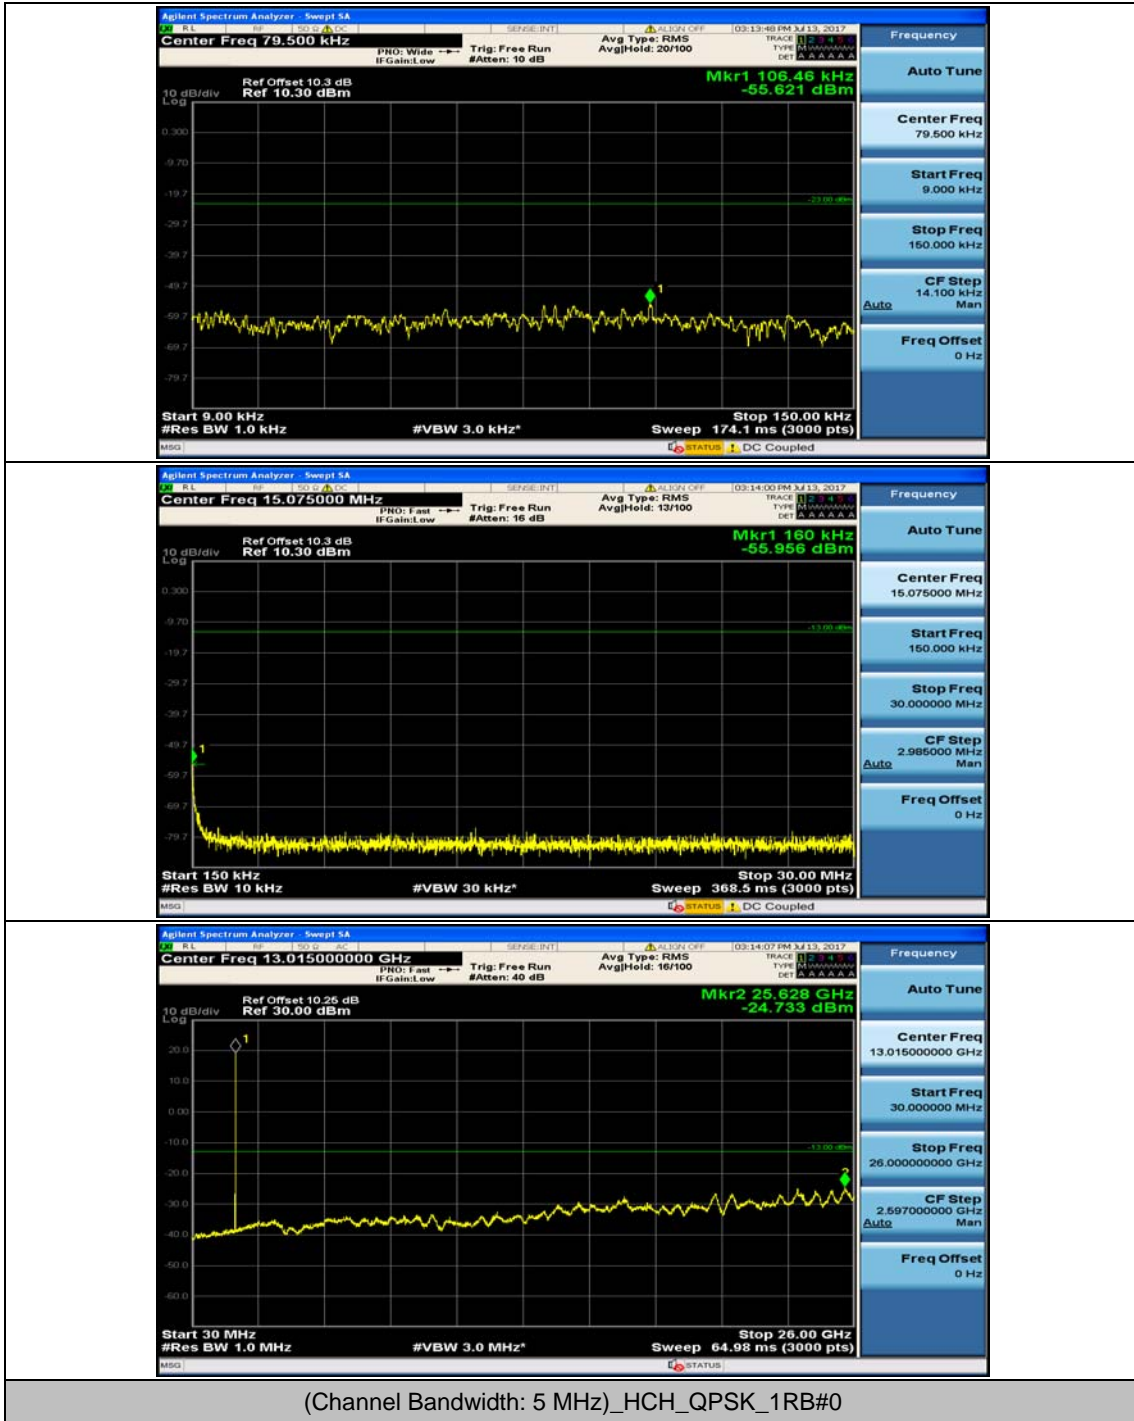

Channel Bandwidth: 5 MHz

Channel Bandwidth: 10 MHz