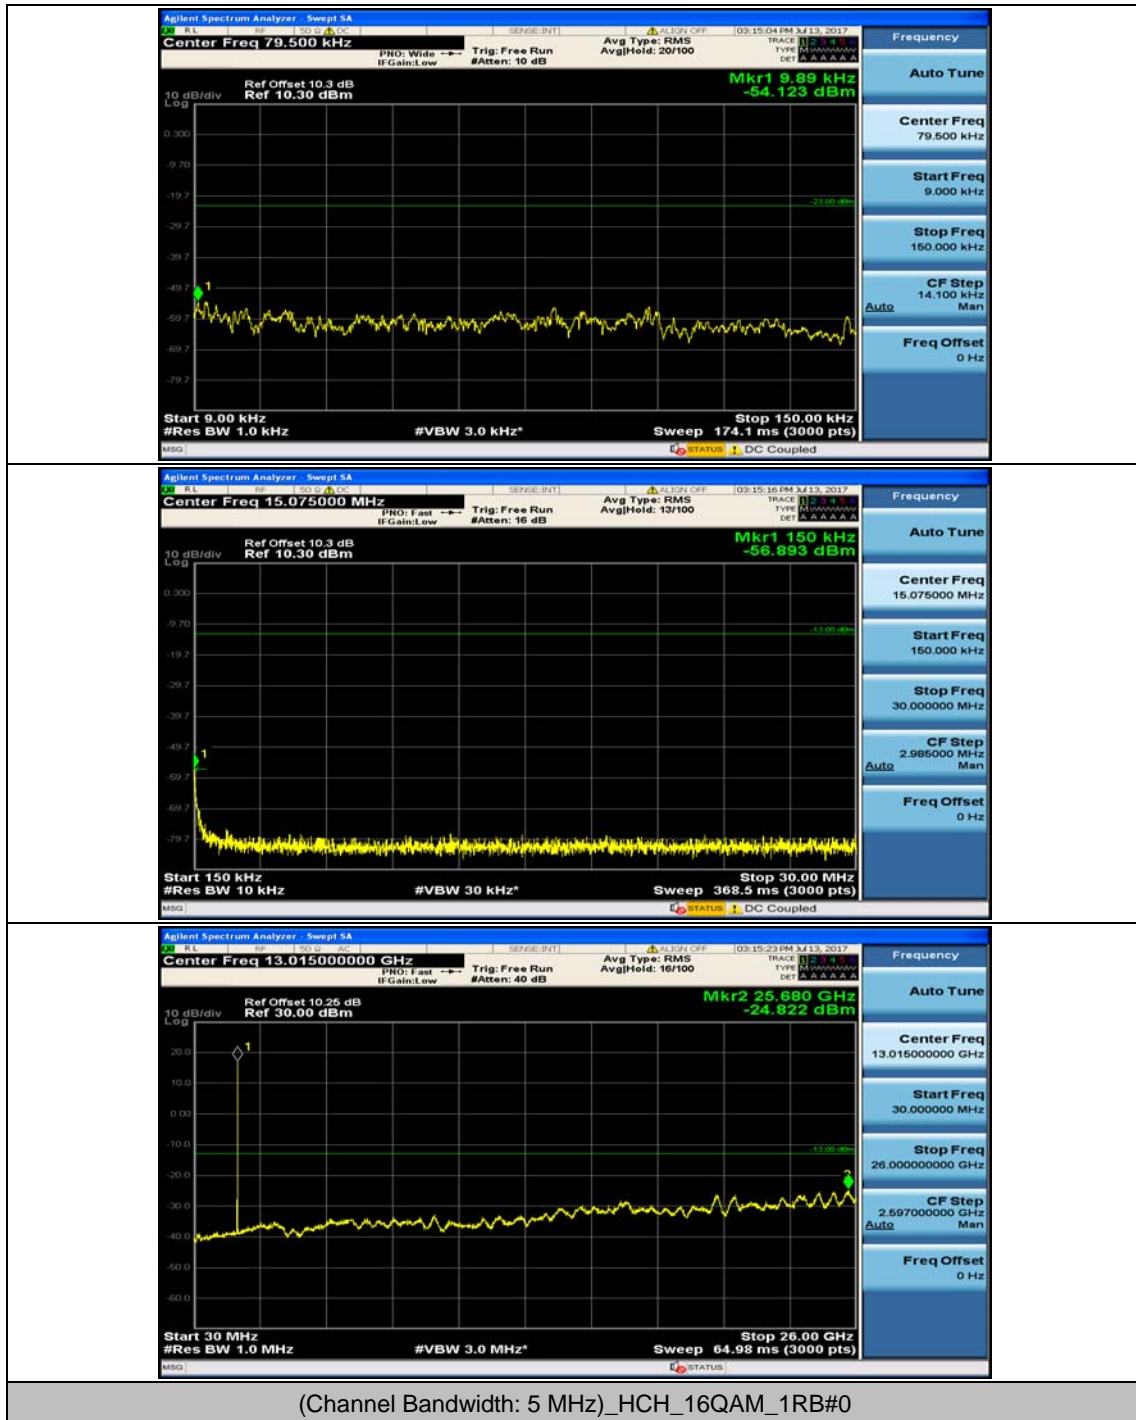

Channel Bandwidth: 5 MHz

Channel Bandwidth: 10 MHz