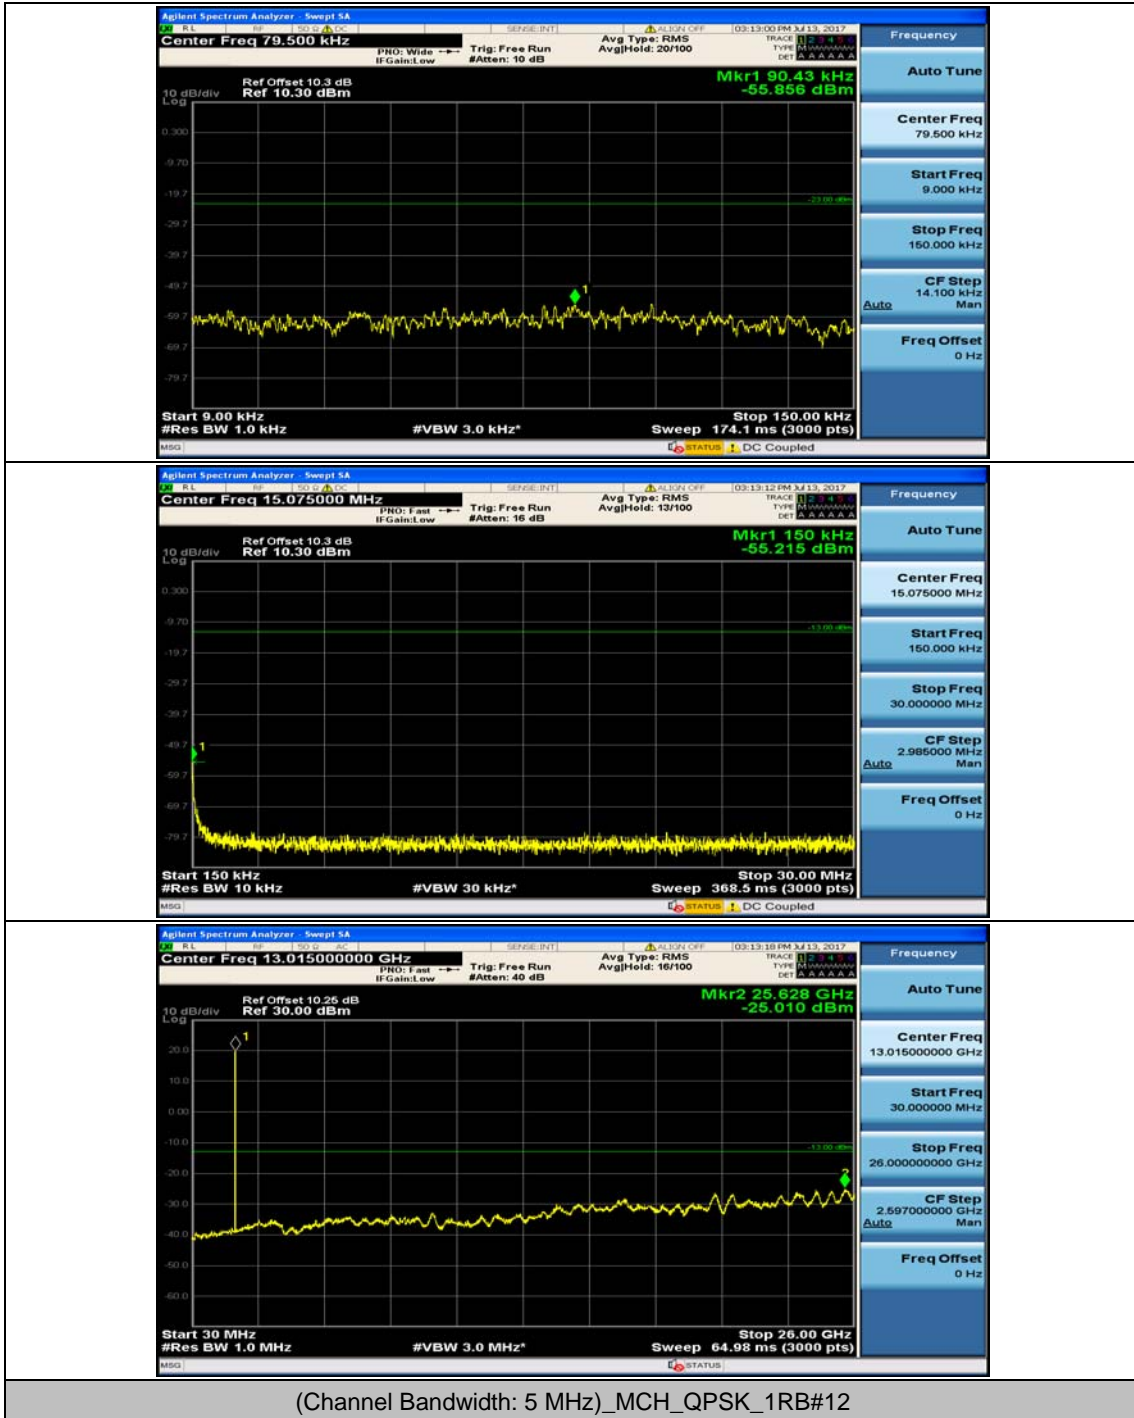

Channel Bandwidth: 5 MHz

Channel Bandwidth: 10 MHz