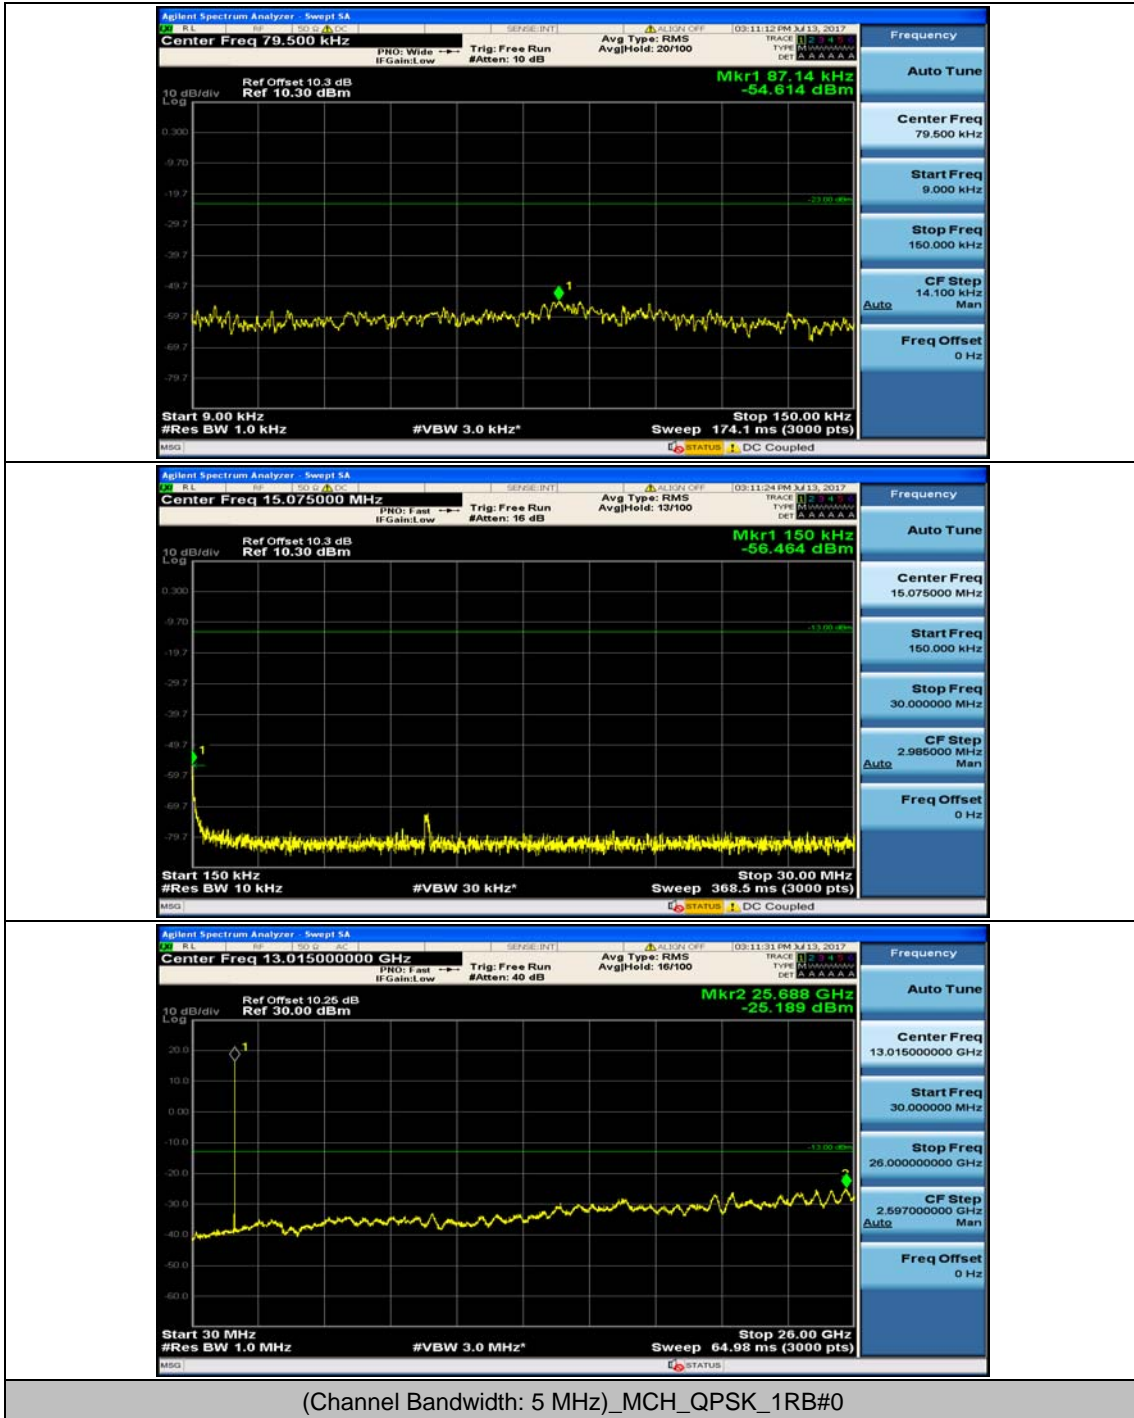

Channel Bandwidth: 5 MHz

Channel Bandwidth: 10 MHz