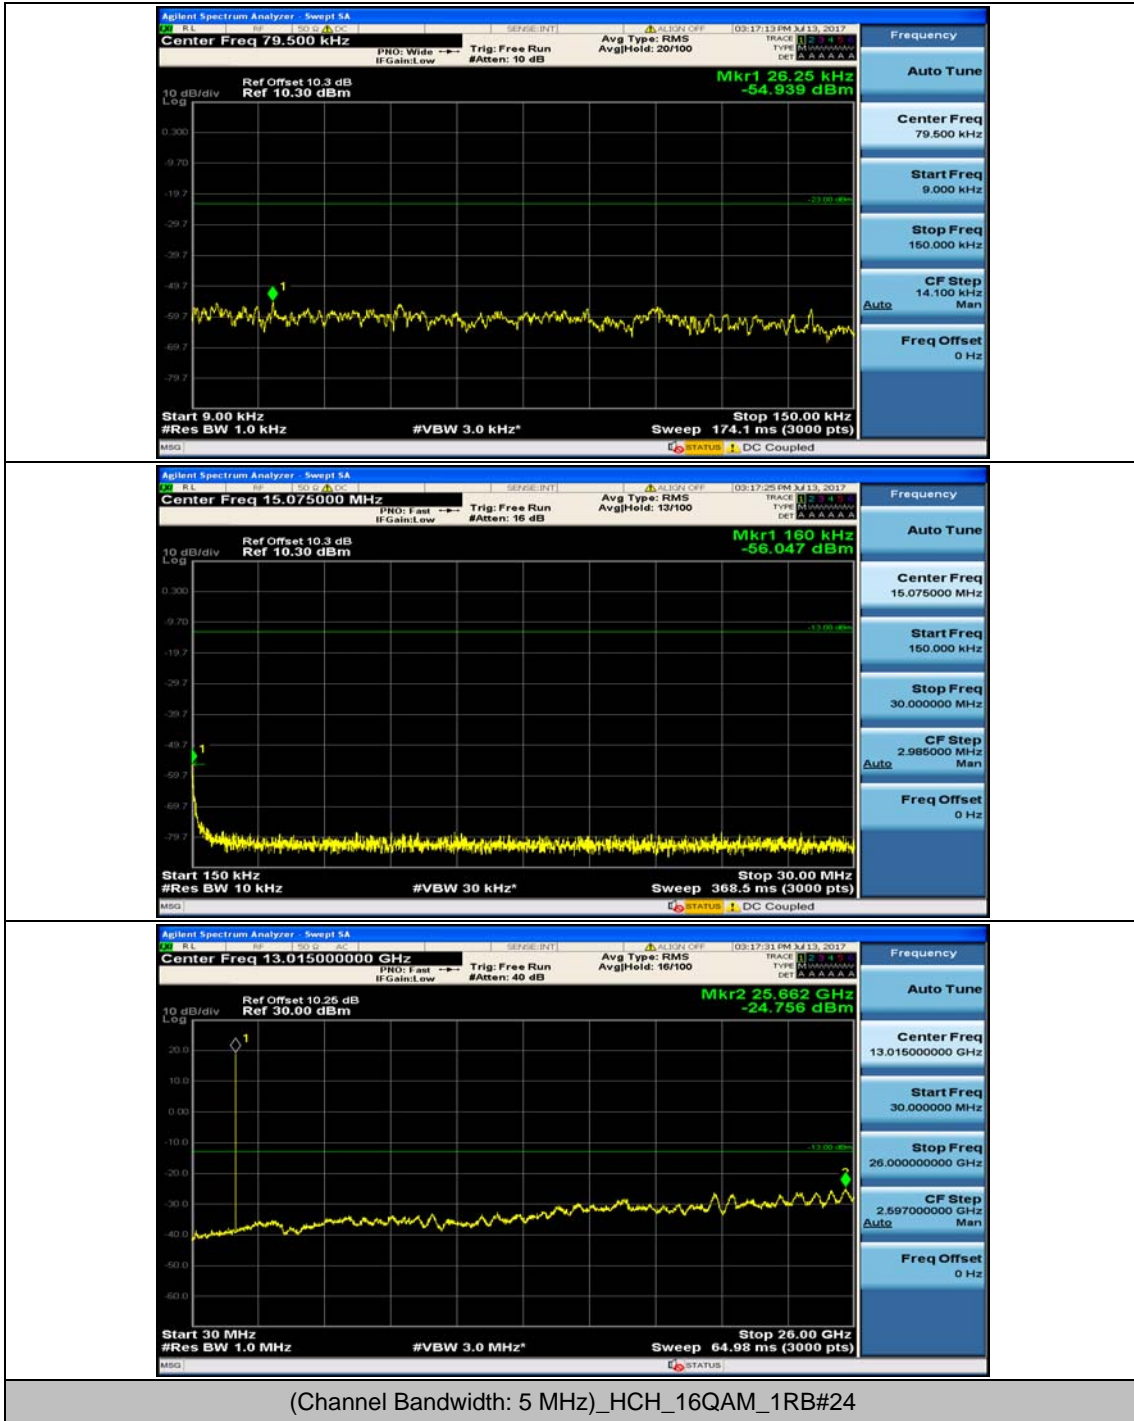

Channel Bandwidth: 5 MHz

Channel Bandwidth: 10 MHz