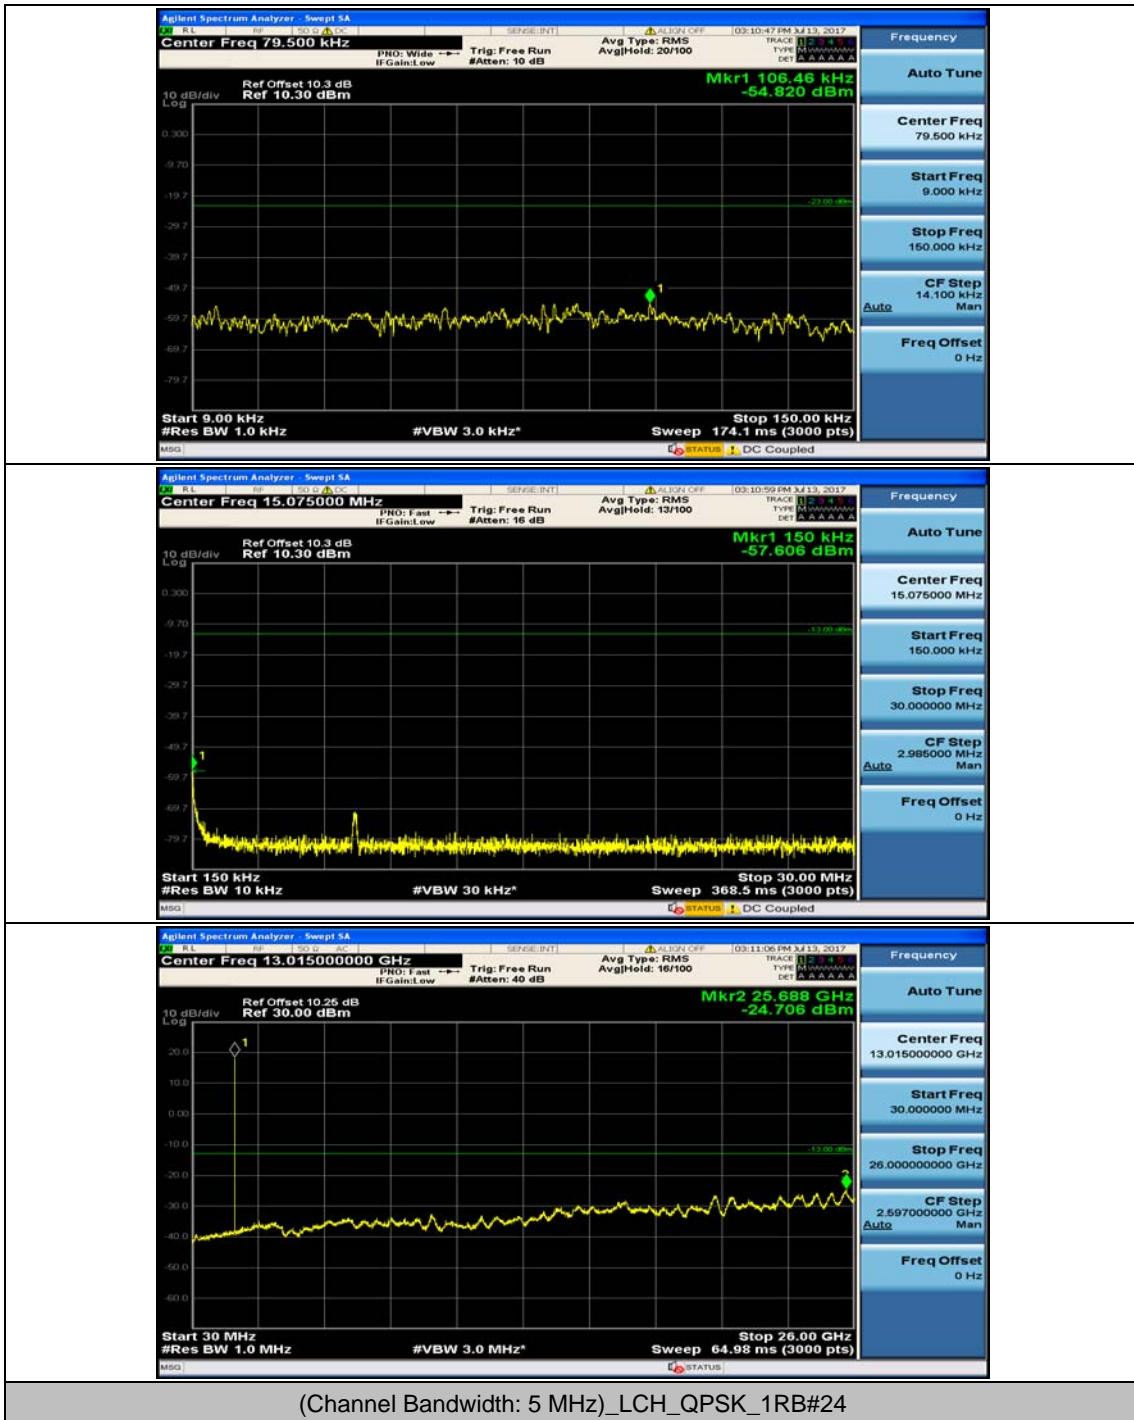

Channel Bandwidth: 5 MHz

Channel Bandwidth: 10 MHz