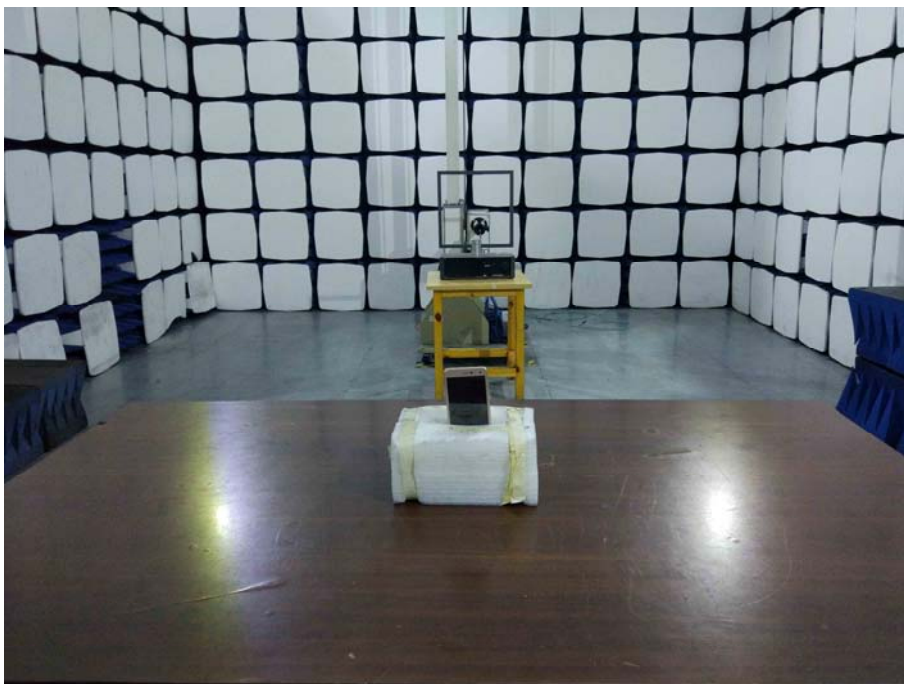

EXHIBIT 4 - TEST SETUP PHOTOGRAPHS

Conducted Emission Test Setup

Radiation Emission Test Setup (Below 30MHz)

Radiation Emission Test Setup (30MHz to 1GHz)

Spurious Radiation Test Setup (1GHz to 18GHz)

Spurious Radiation Test Setup (Above 18GHz)