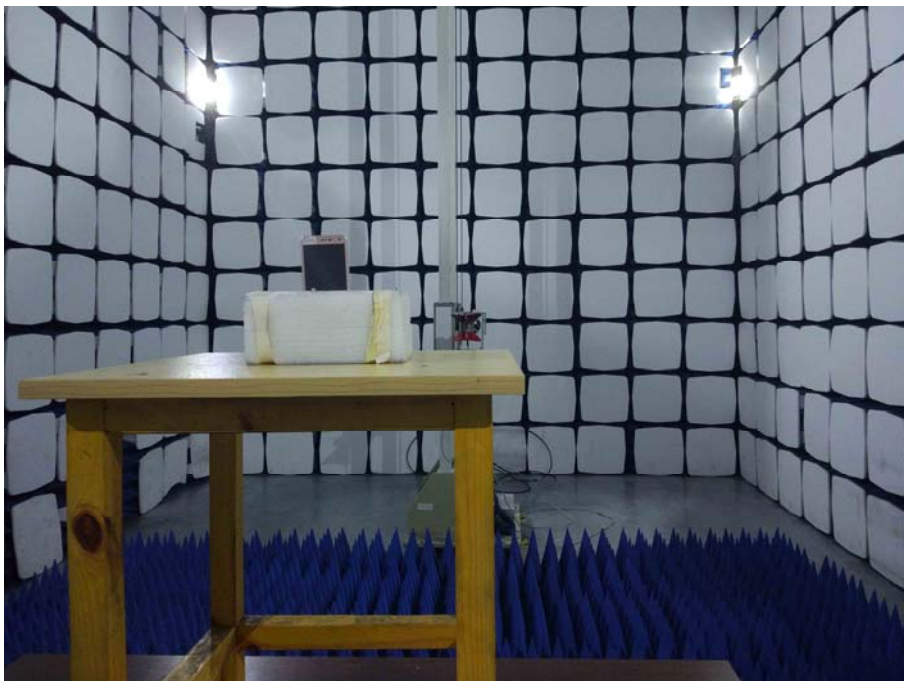

EXHIBIT 4 - TEST SETUP PHOTOGRAPHS

Conducted Emission Test Setup

Radiation Emission Test Setup (Below 30MHz)

Radiation Emission Test Setup (30MHz to 1GHz)

Spurious Radiation Test Setup (1GHz to 18GHz)

Spurious Radiation Test Setup (Above 18GHz)