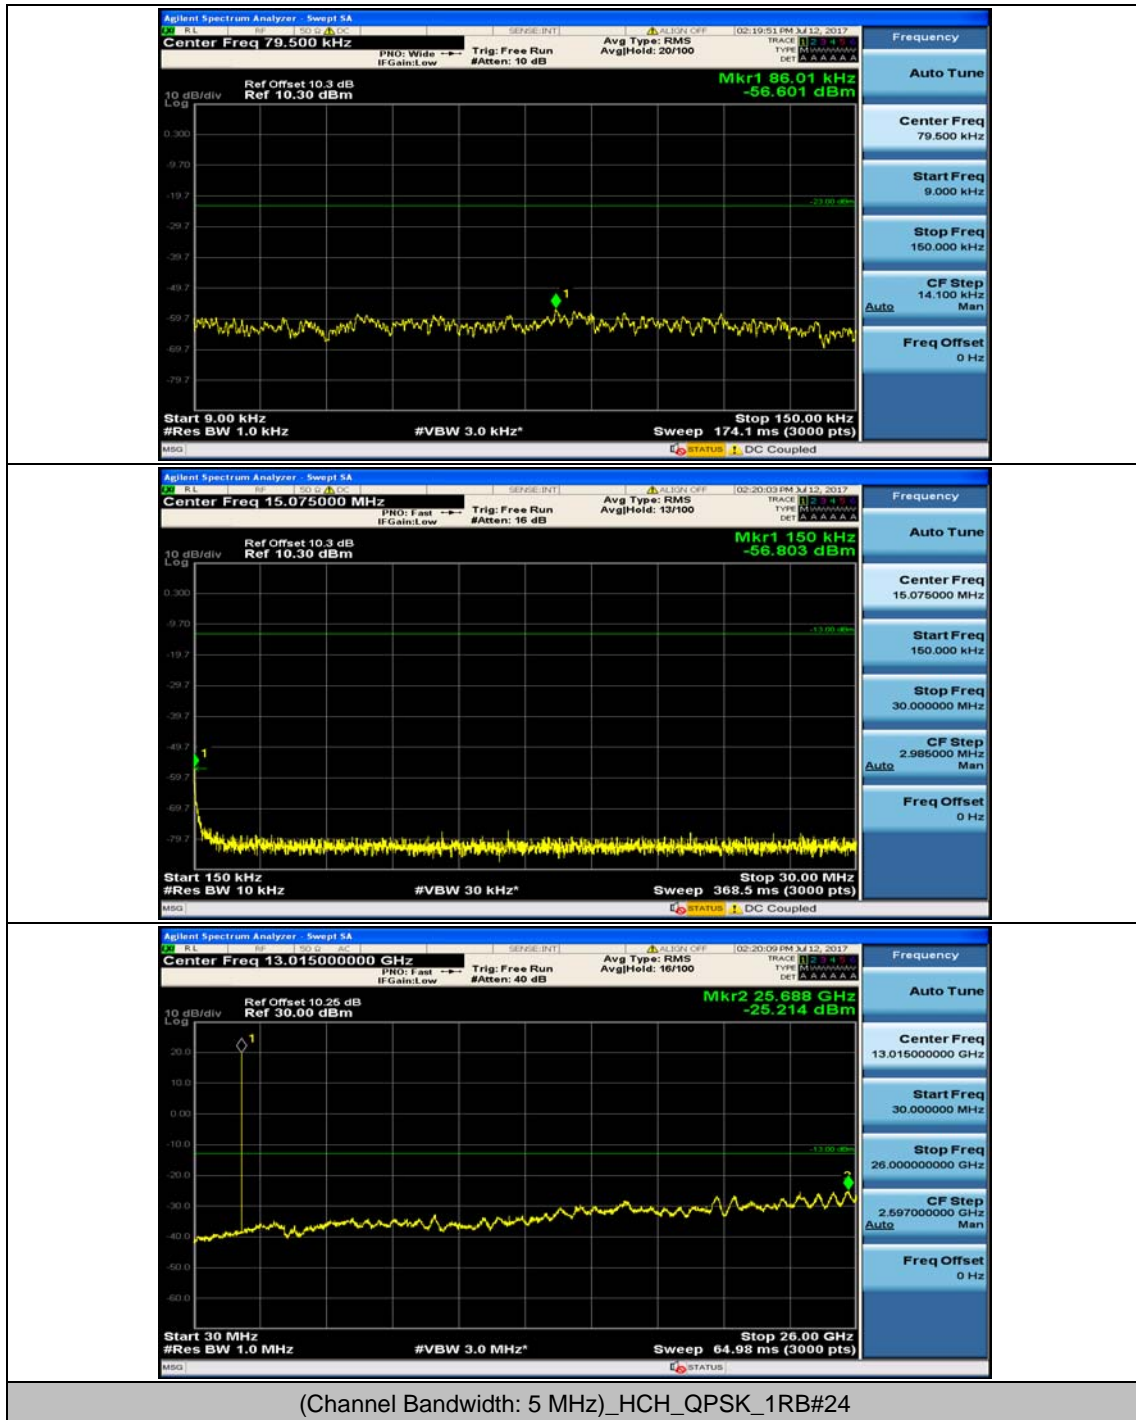

Channel Bandwidth: 5 MHz

Channel Bandwidth: 10 MHz

Channel Bandwidth: 10 MHz_MCH_16QAM_1RB#49