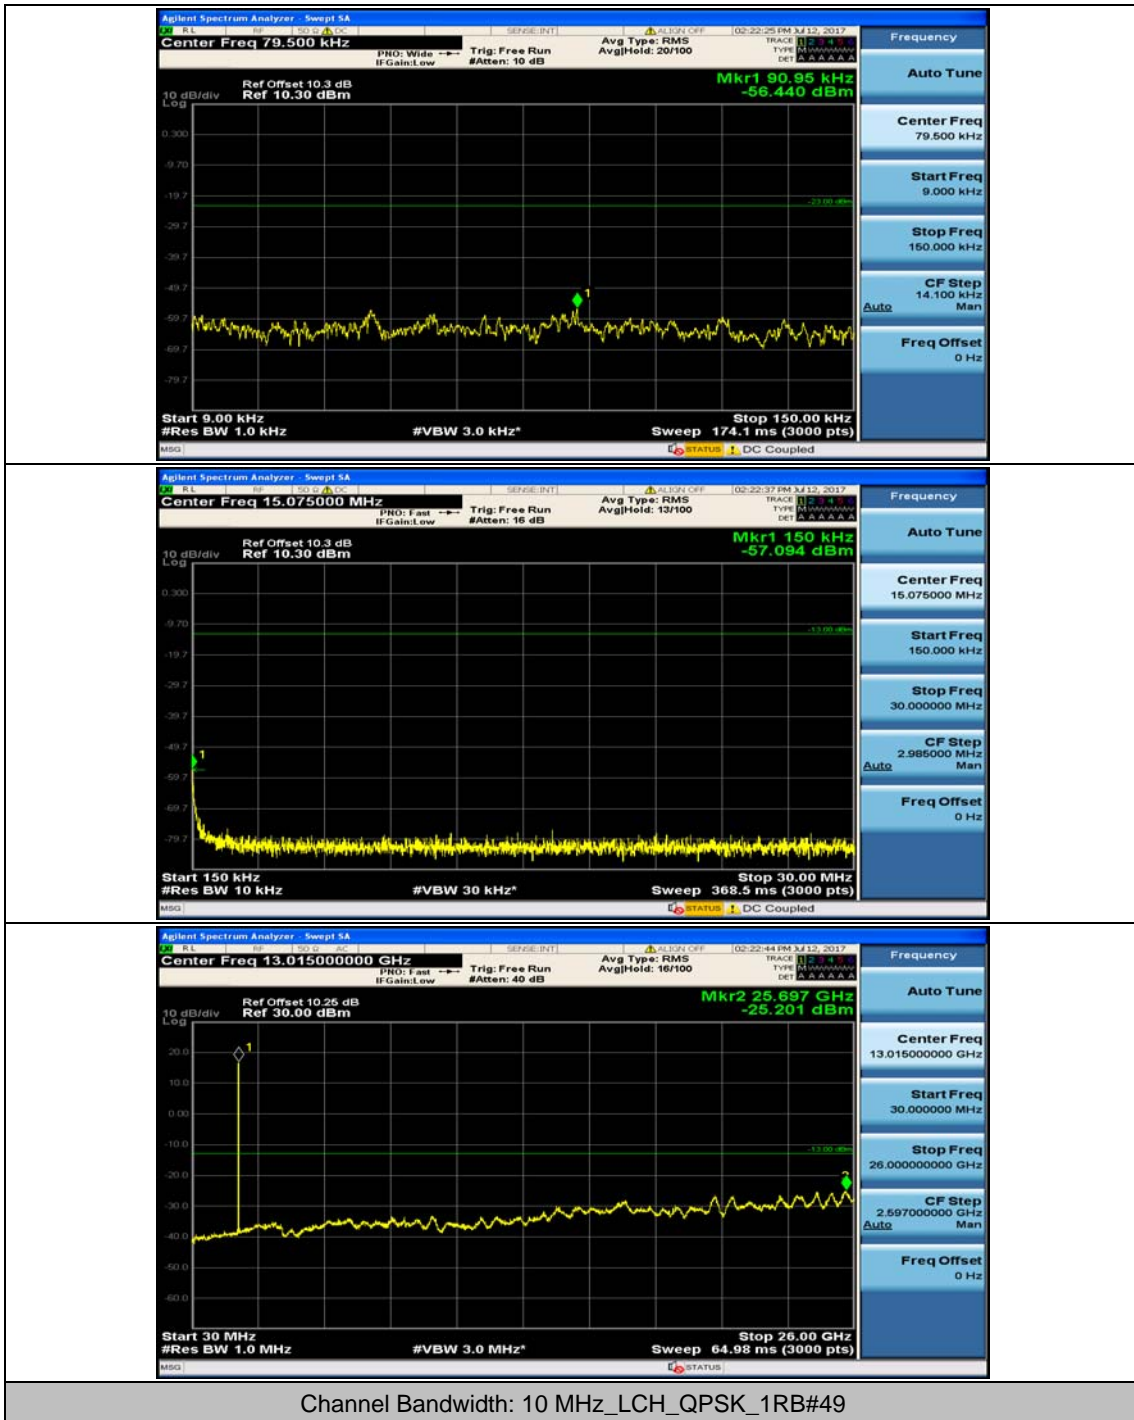

Channel Bandwidth: 5 MHz

Channel Bandwidth: 10 MHz

Channel Bandwidth: 10 MHz_MCH_16QAM_1RB#49