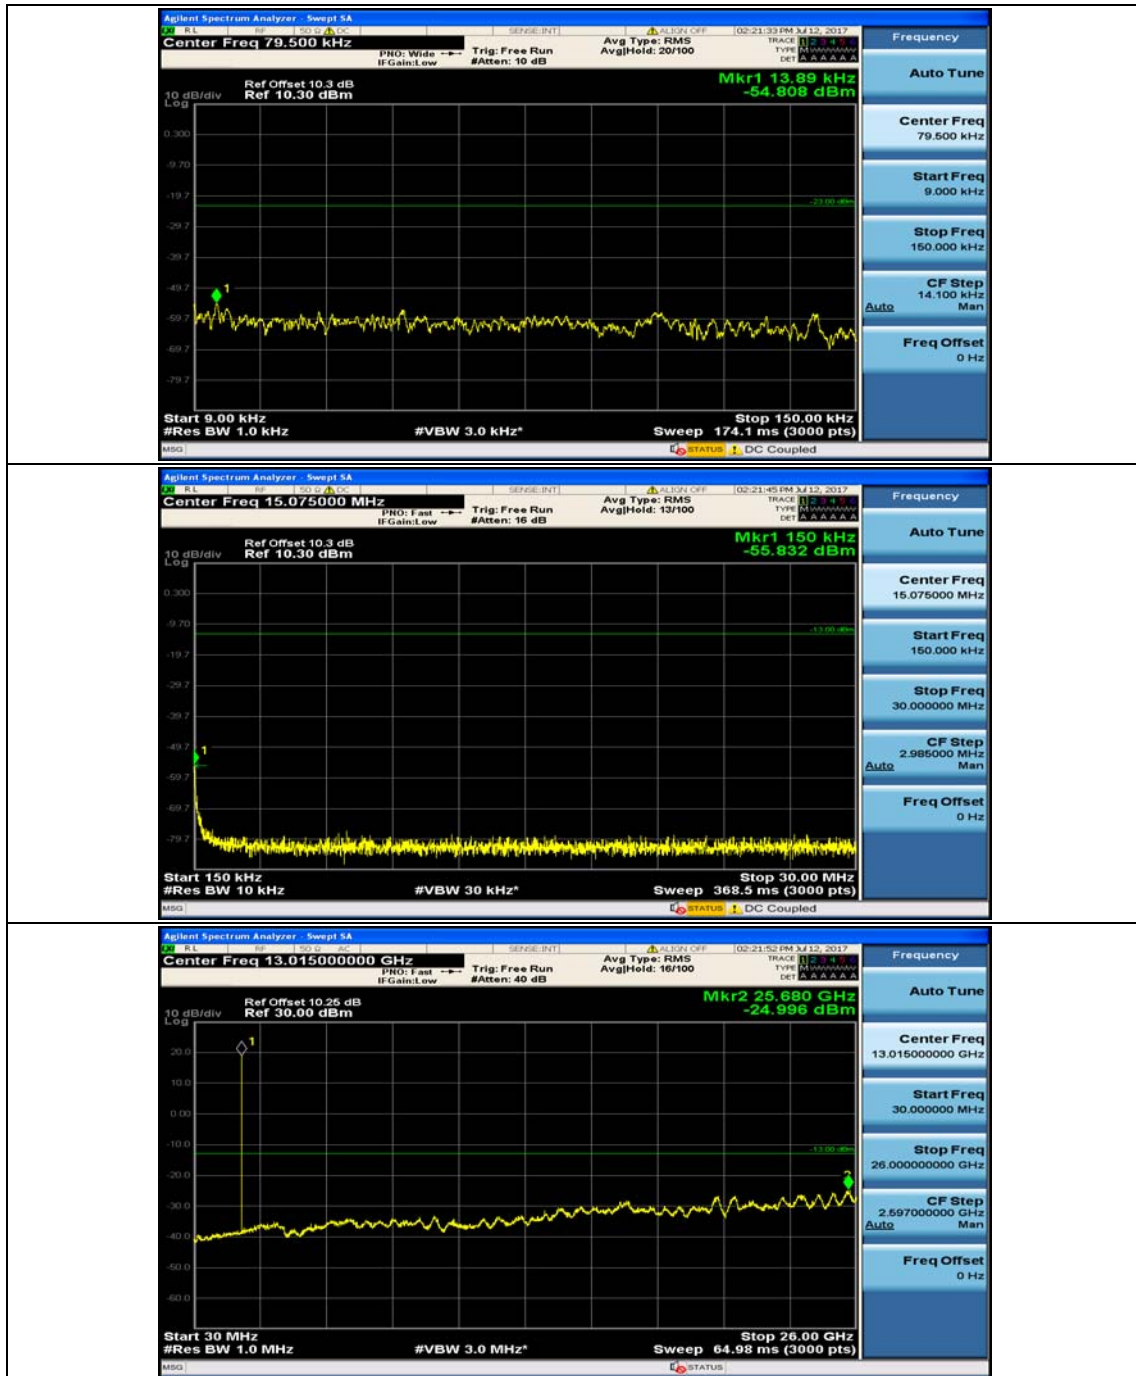

Channel Bandwidth: 5 MHz

Channel Bandwidth: 10 MHz

Channel Bandwidth: 10 MHz_MCH_16QAM_1RB#49