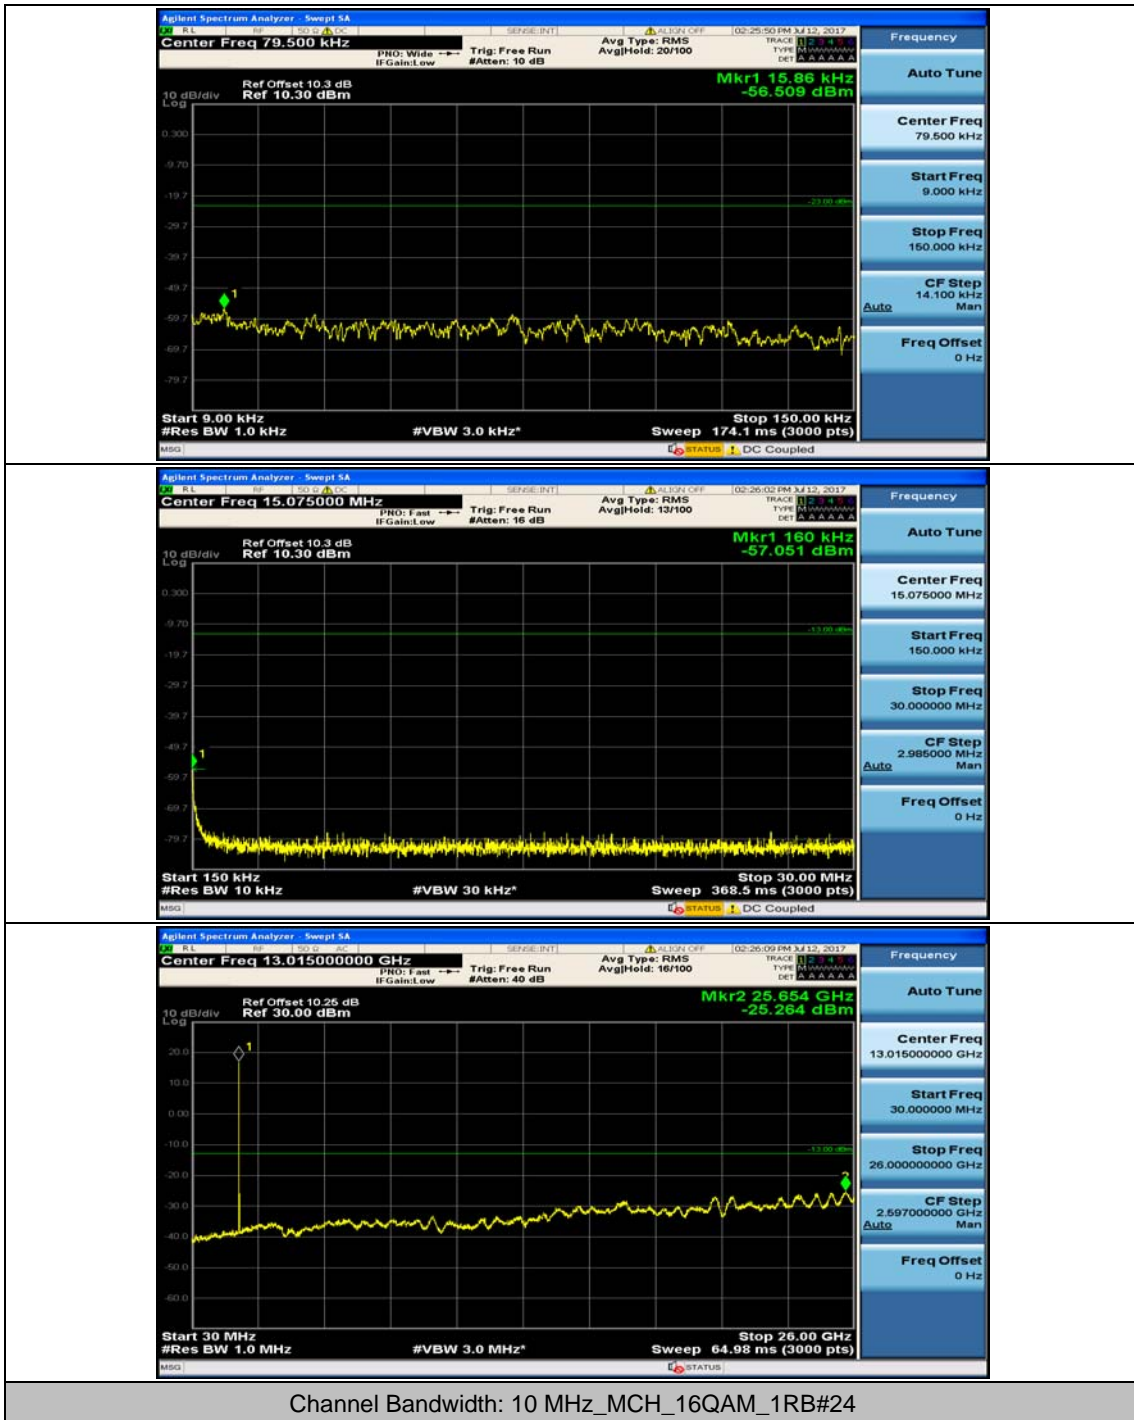

Channel Bandwidth: 5 MHz

Channel Bandwidth: 10 MHz

Channel Bandwidth: 10 MHz_MCH_16QAM_1RB#49