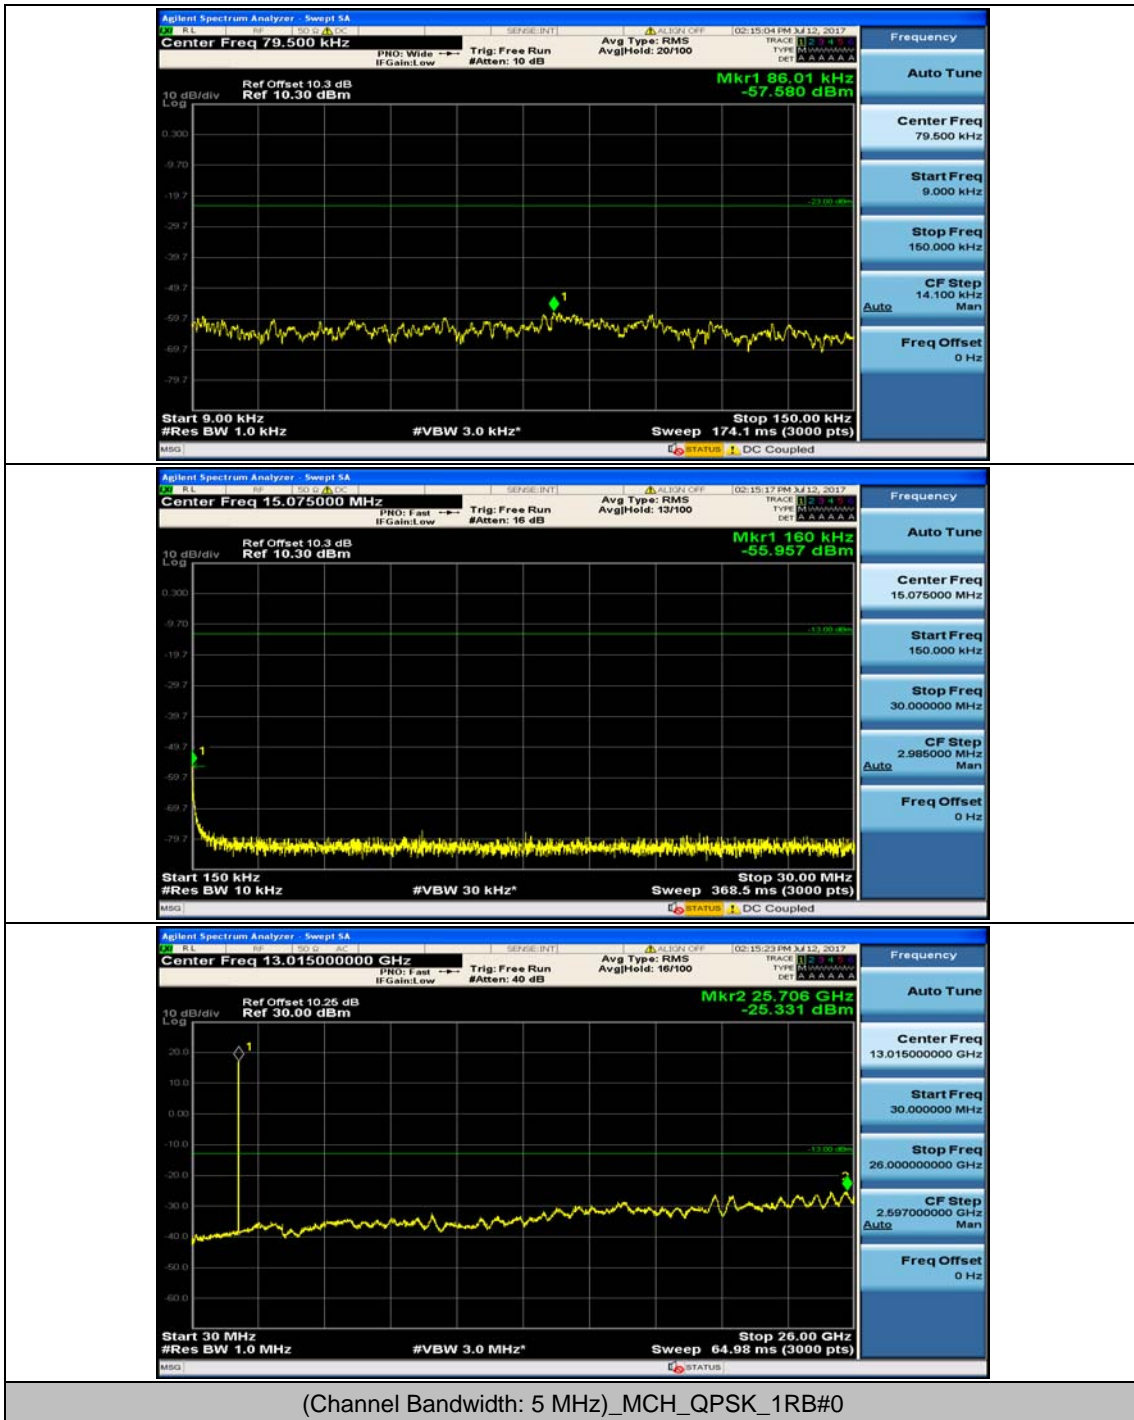

Channel Bandwidth: 5 MHz

Channel Bandwidth: 10 MHz

Channel Bandwidth: 10 MHz_MCH_16QAM_1RB#49