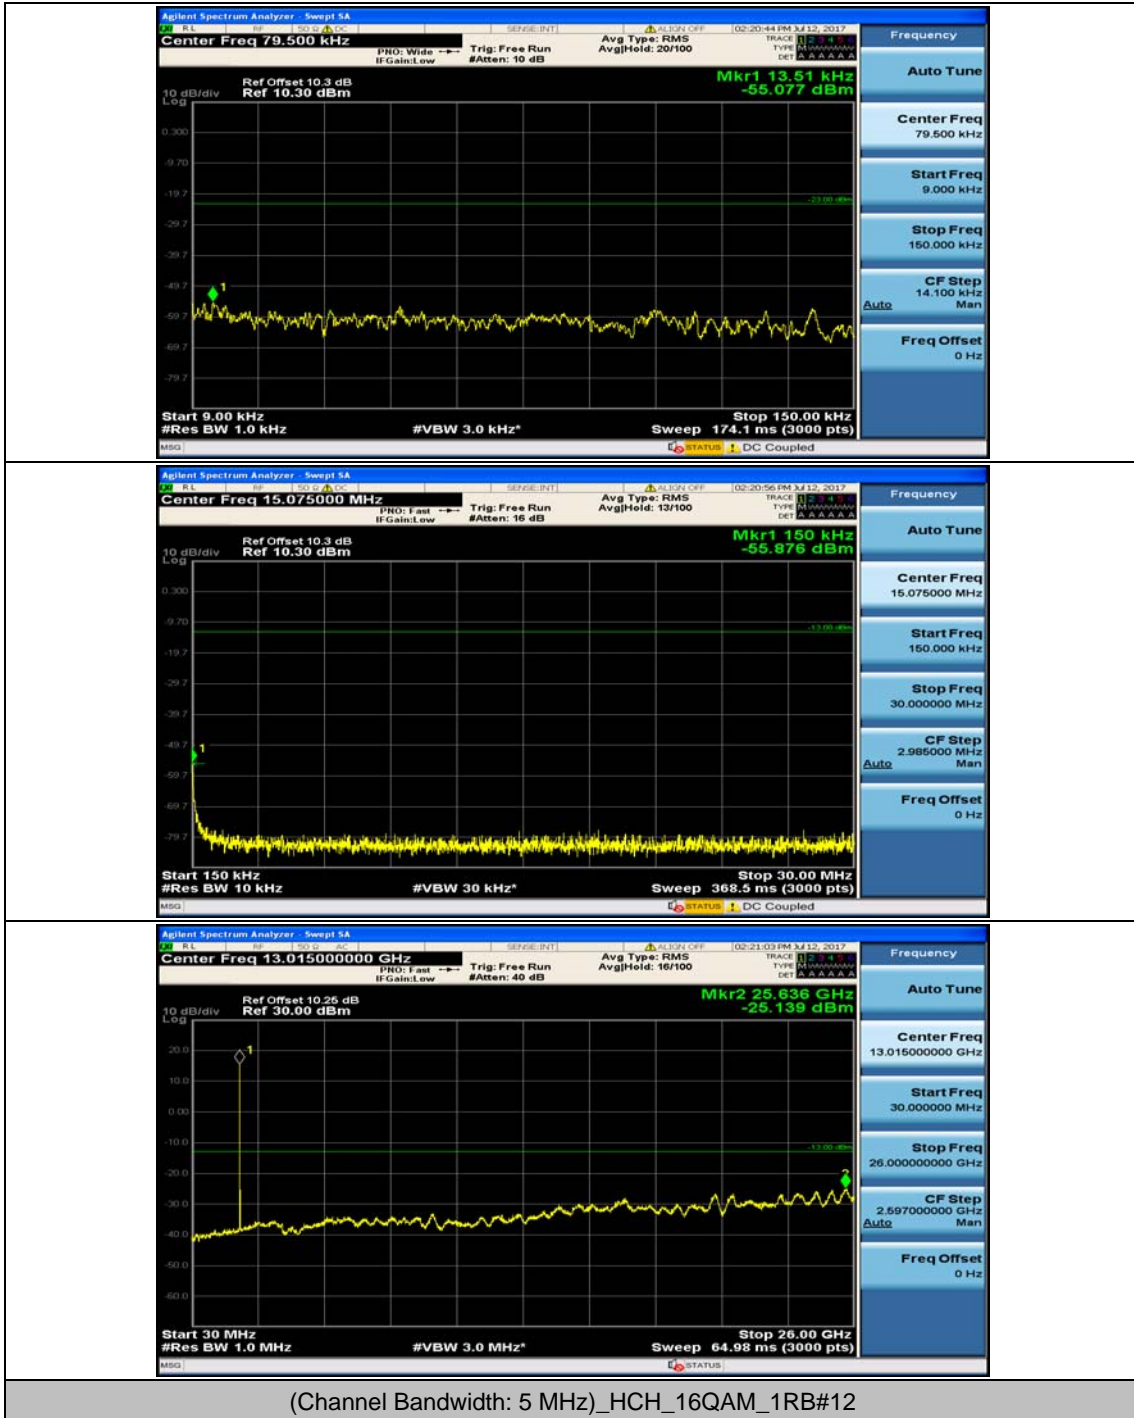

Channel Bandwidth: 5 MHz

Channel Bandwidth: 10 MHz

Channel Bandwidth: 10 MHz_MCH_16QAM_1RB#49