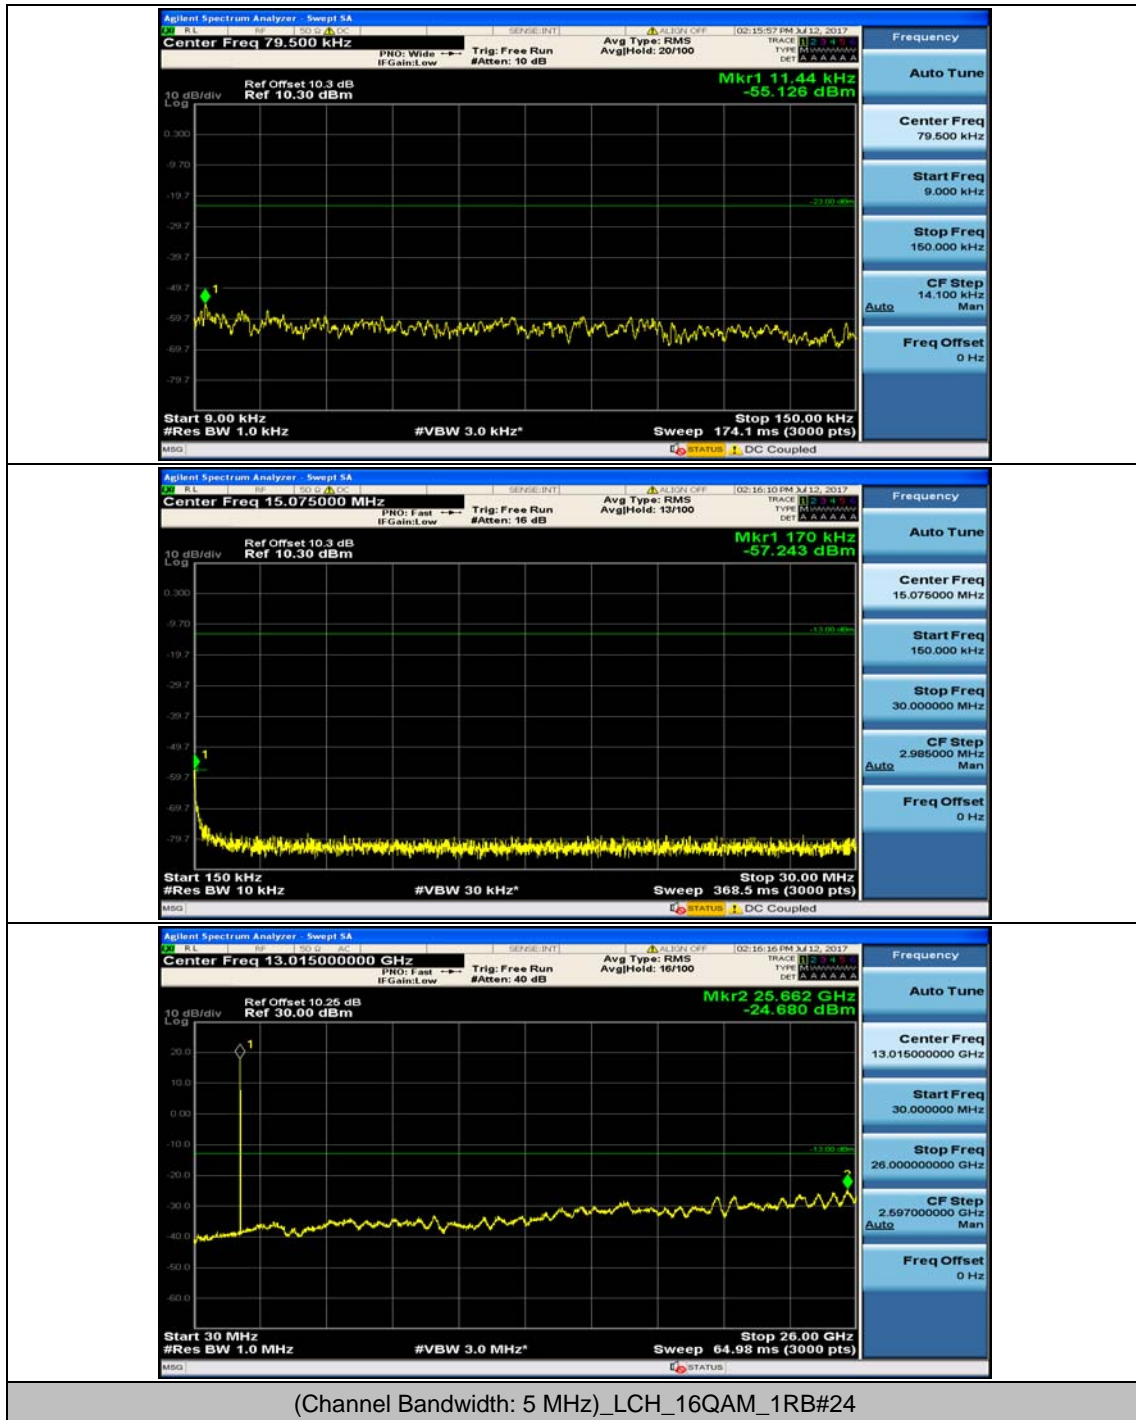

Channel Bandwidth: 5 MHz

Channel Bandwidth: 10 MHz

Channel Bandwidth: 10 MHz_MCH_16QAM_1RB#49