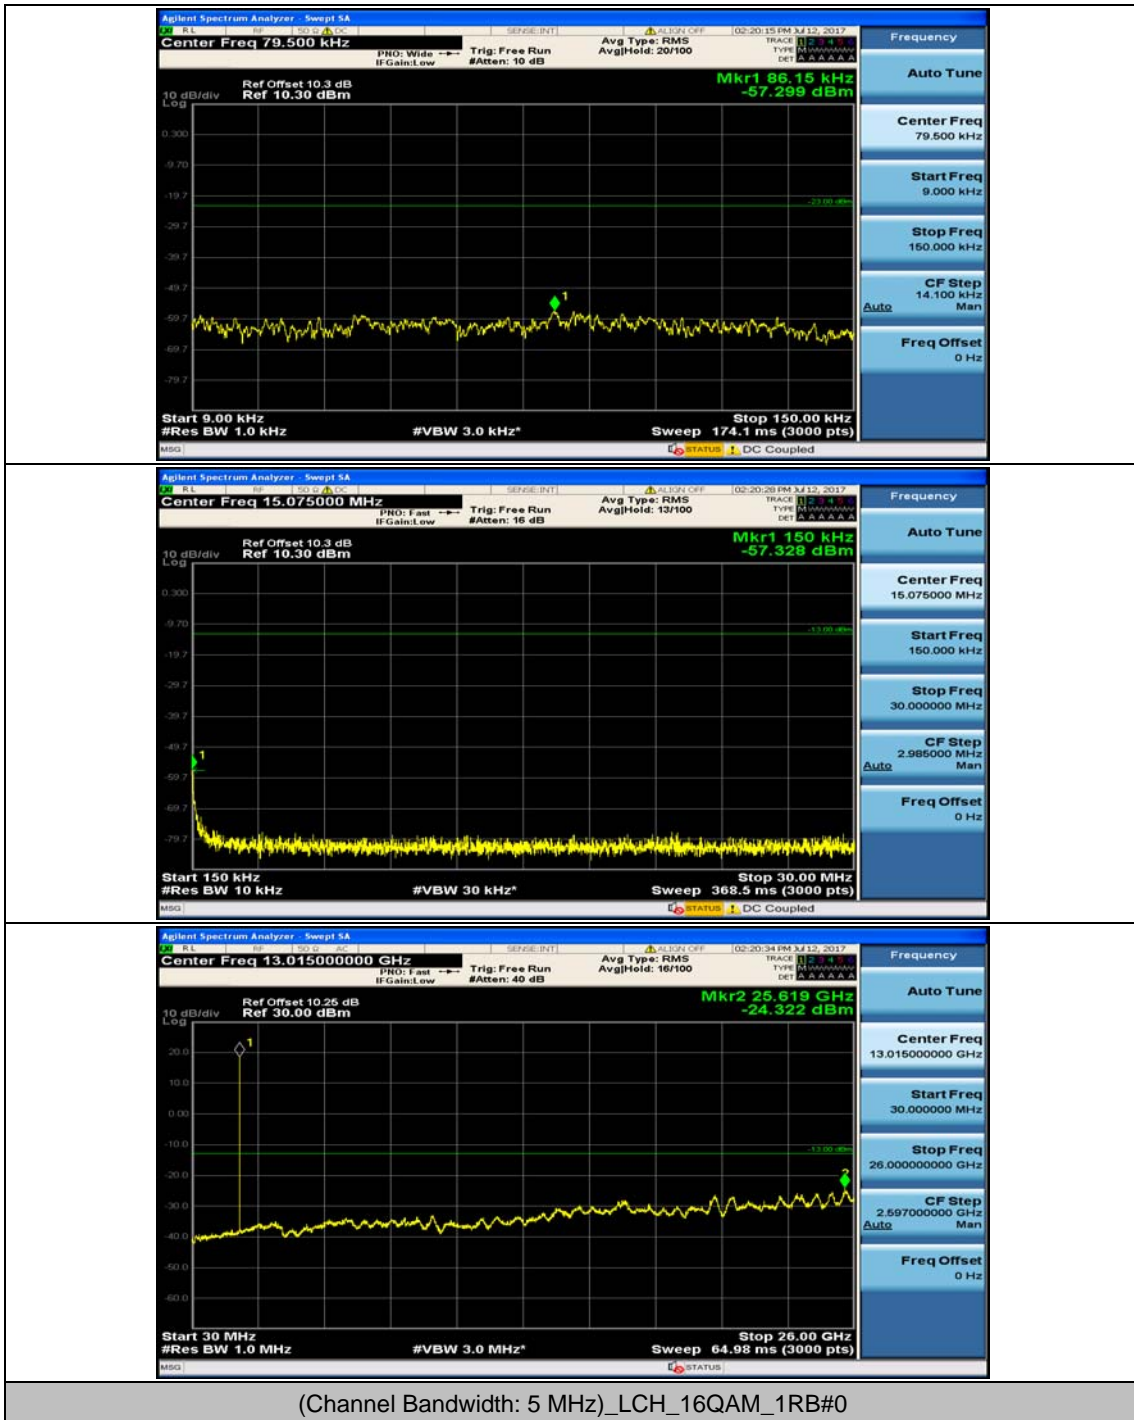

Channel Bandwidth: 5 MHz

Channel Bandwidth: 10 MHz

Channel Bandwidth: 10 MHz_MCH_16QAM_1RB#49