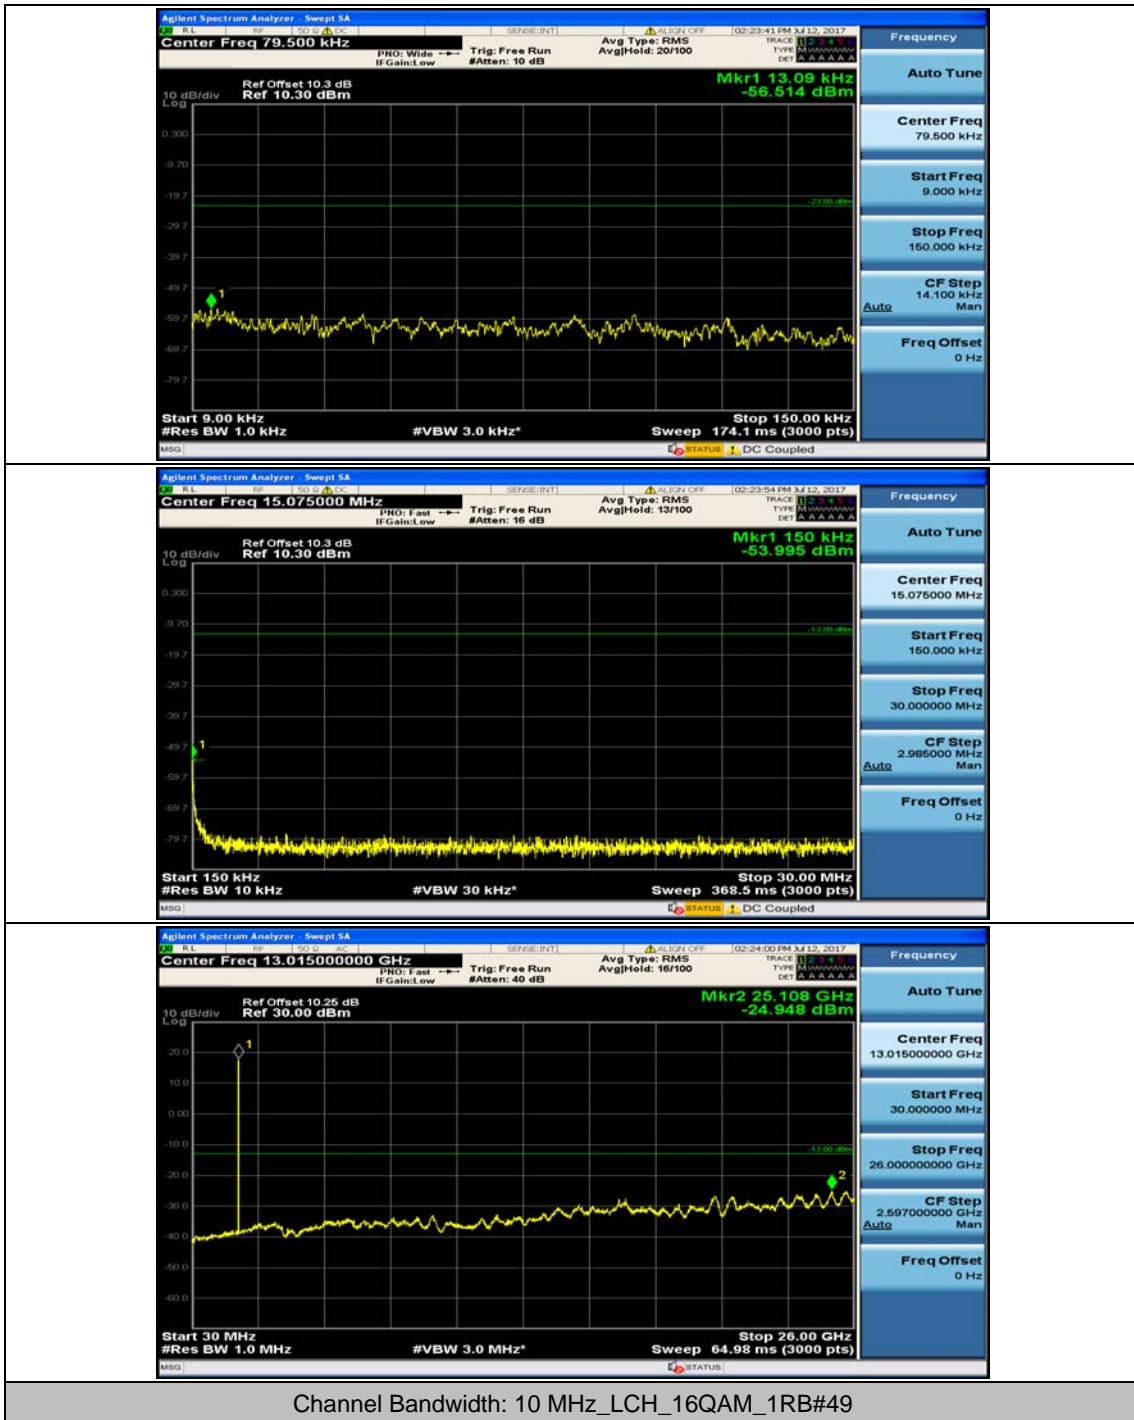

Channel Bandwidth: 5 MHz

Channel Bandwidth: 10 MHz

Channel Bandwidth: 10 MHz_MCH_16QAM_1RB#49