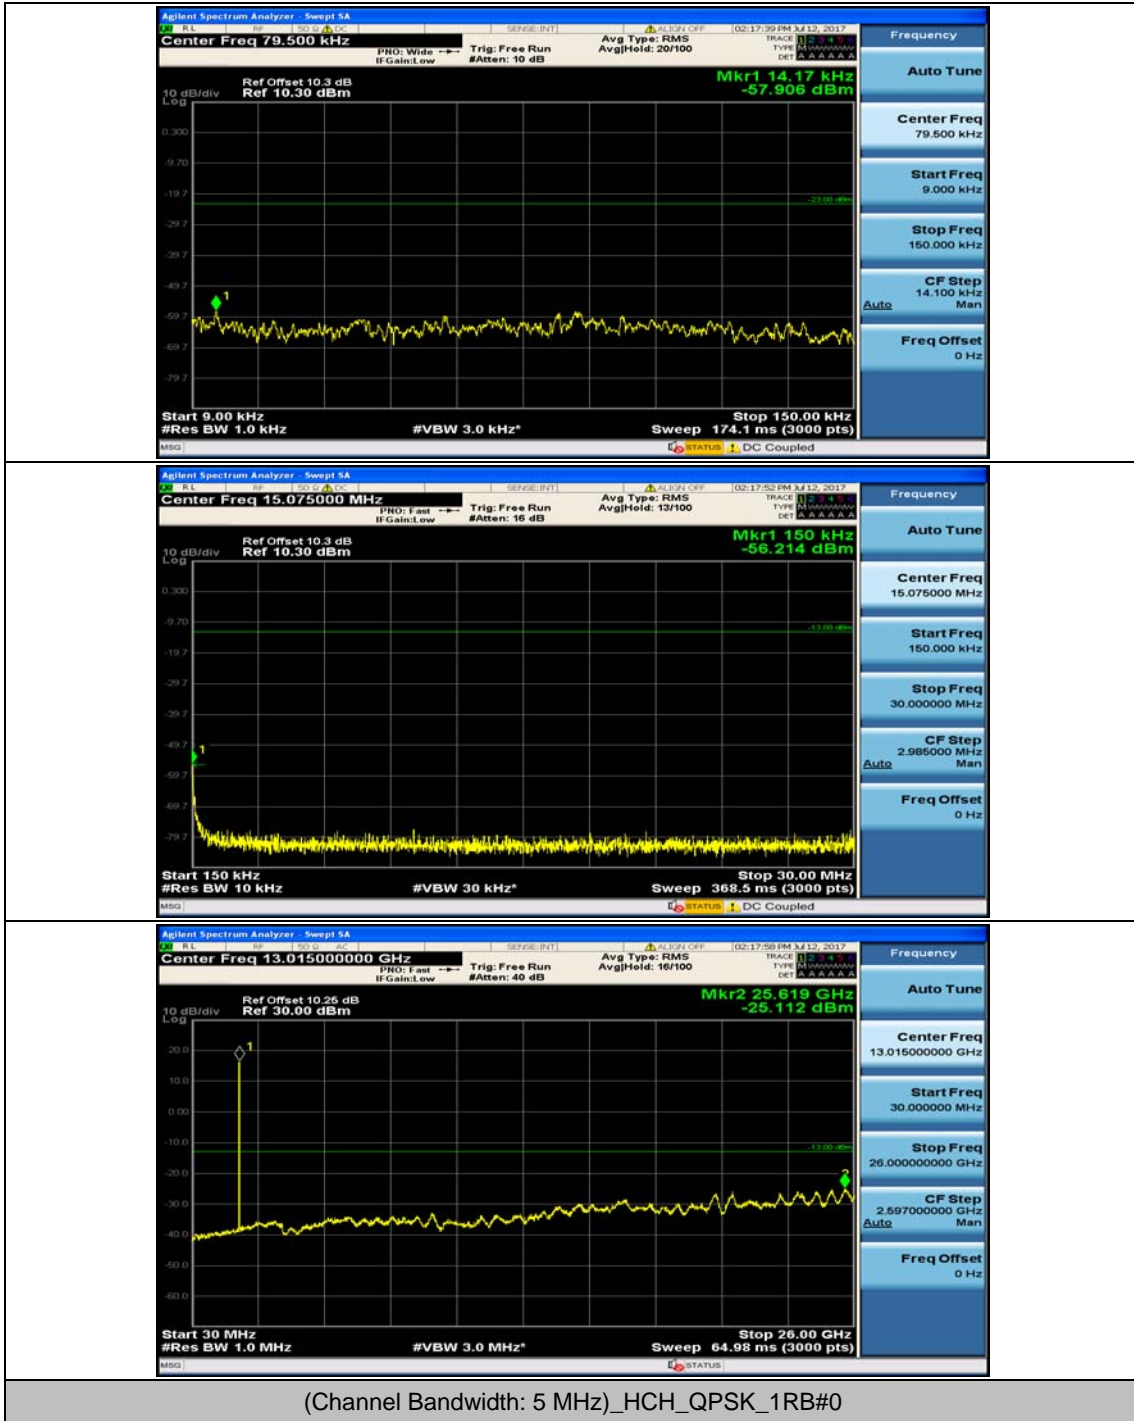

Channel Bandwidth: 5 MHz

Channel Bandwidth: 10 MHz

Channel Bandwidth: 10 MHz_MCH_16QAM_1RB#49