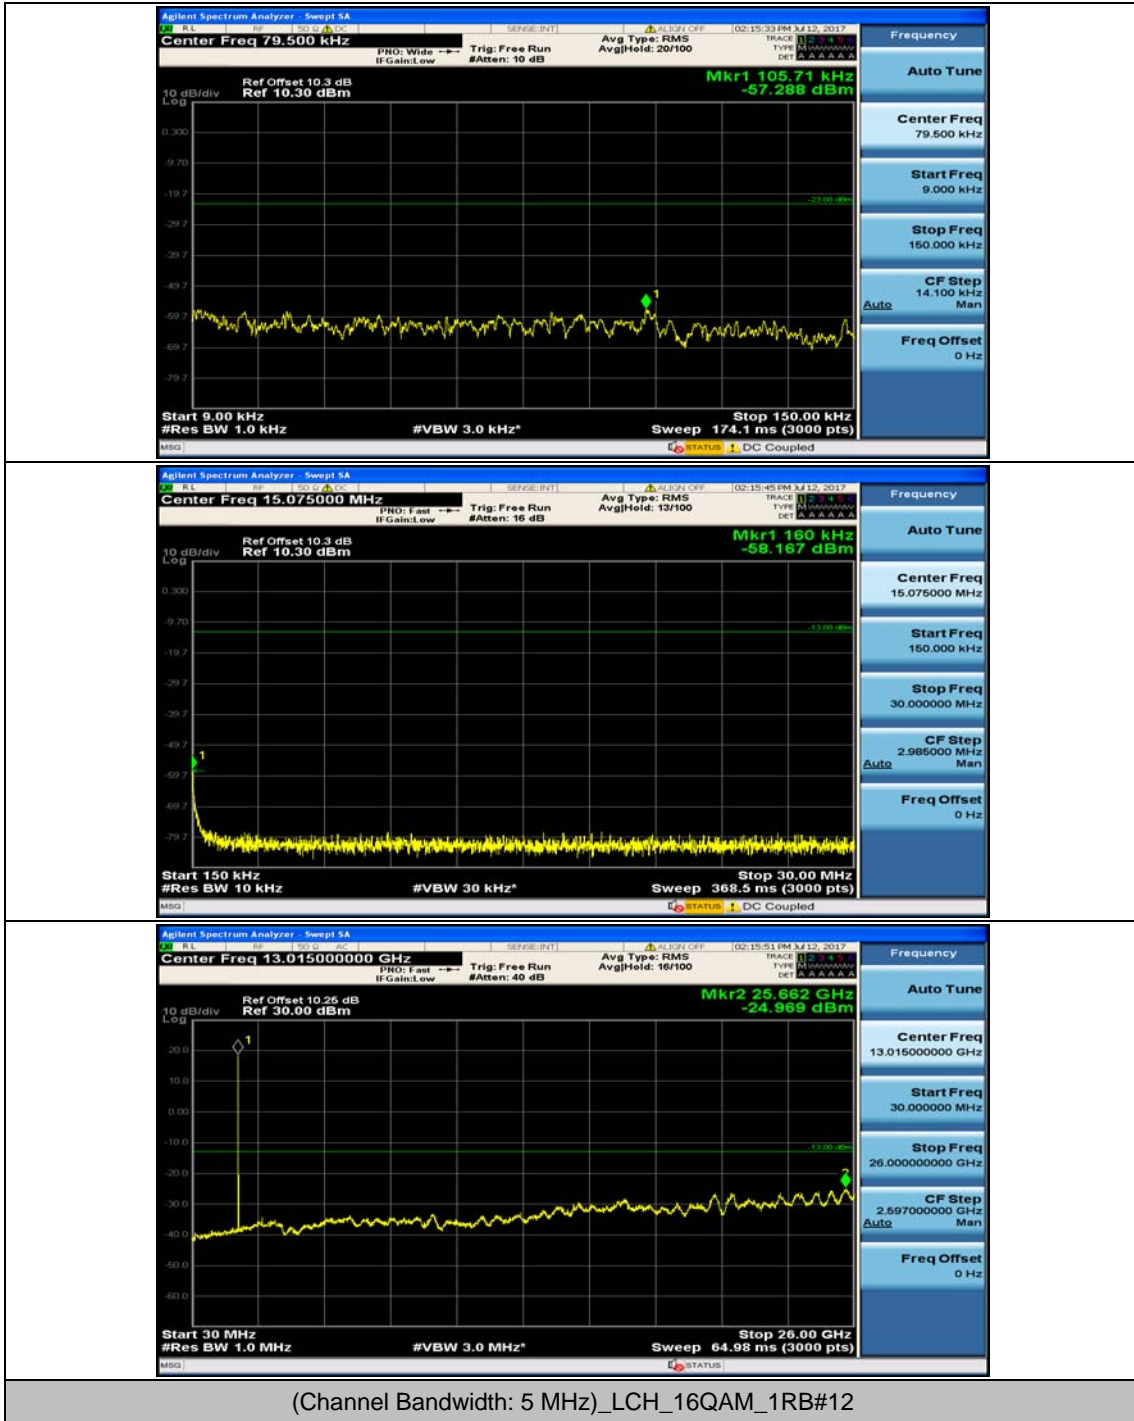

Channel Bandwidth: 5 MHz

Channel Bandwidth: 10 MHz

Channel Bandwidth: 10 MHz_MCH_16QAM_1RB#49