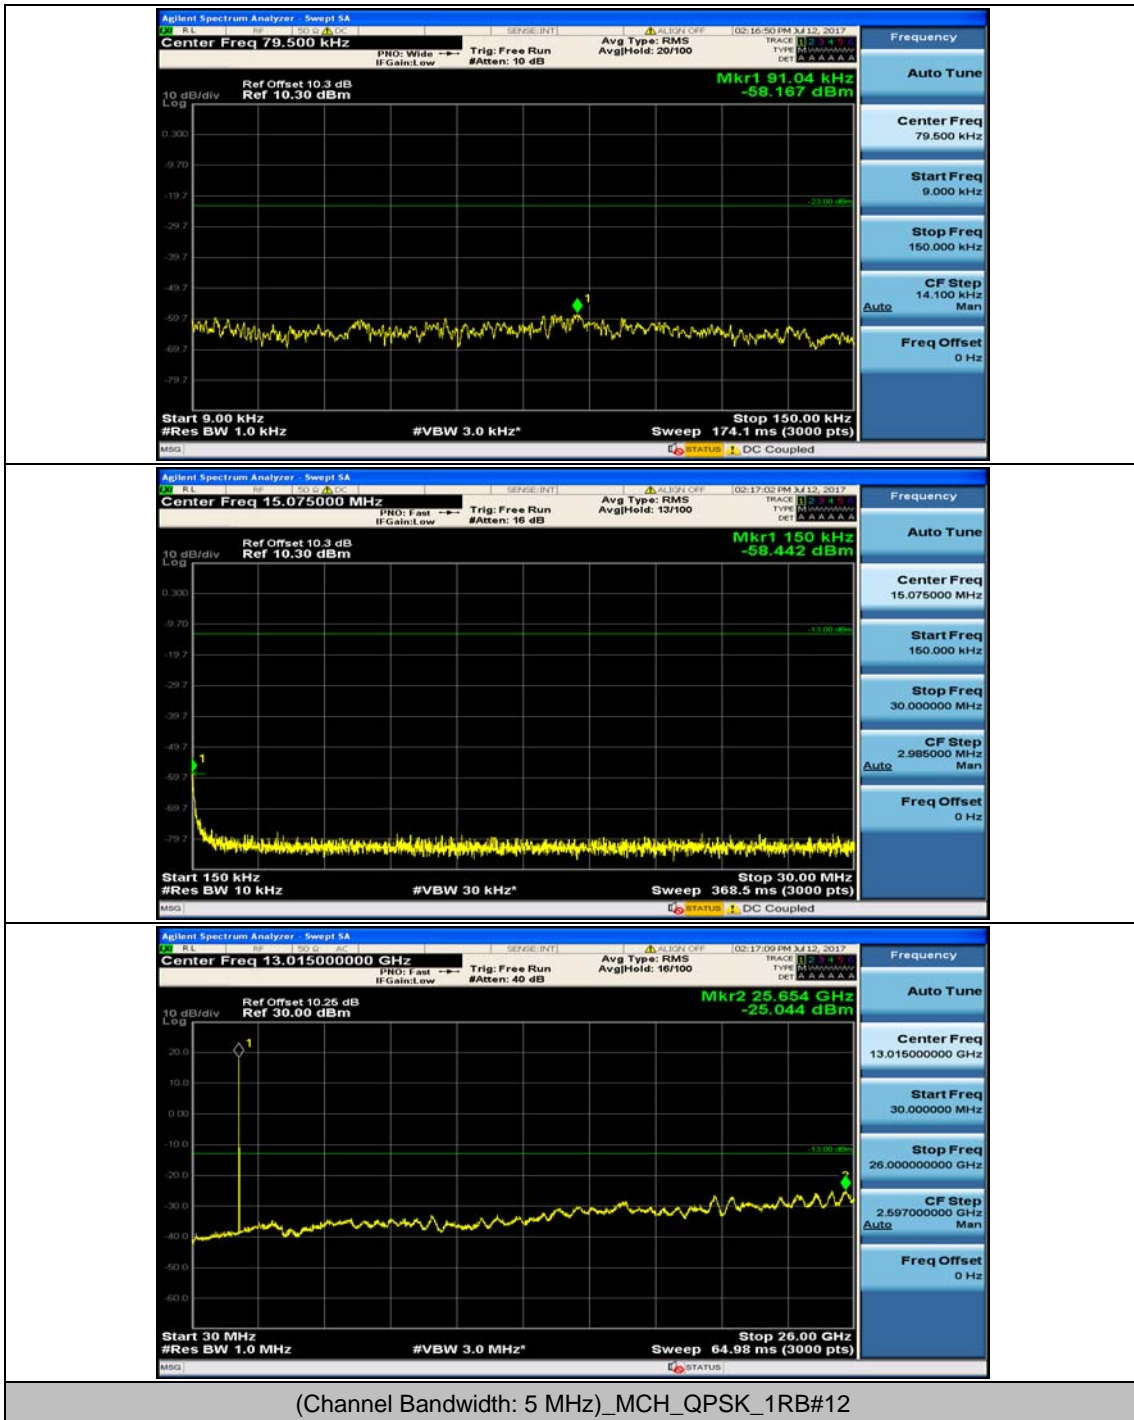

Channel Bandwidth: 5 MHz

Channel Bandwidth: 10 MHz

Channel Bandwidth: 10 MHz_MCH_16QAM_1RB#49