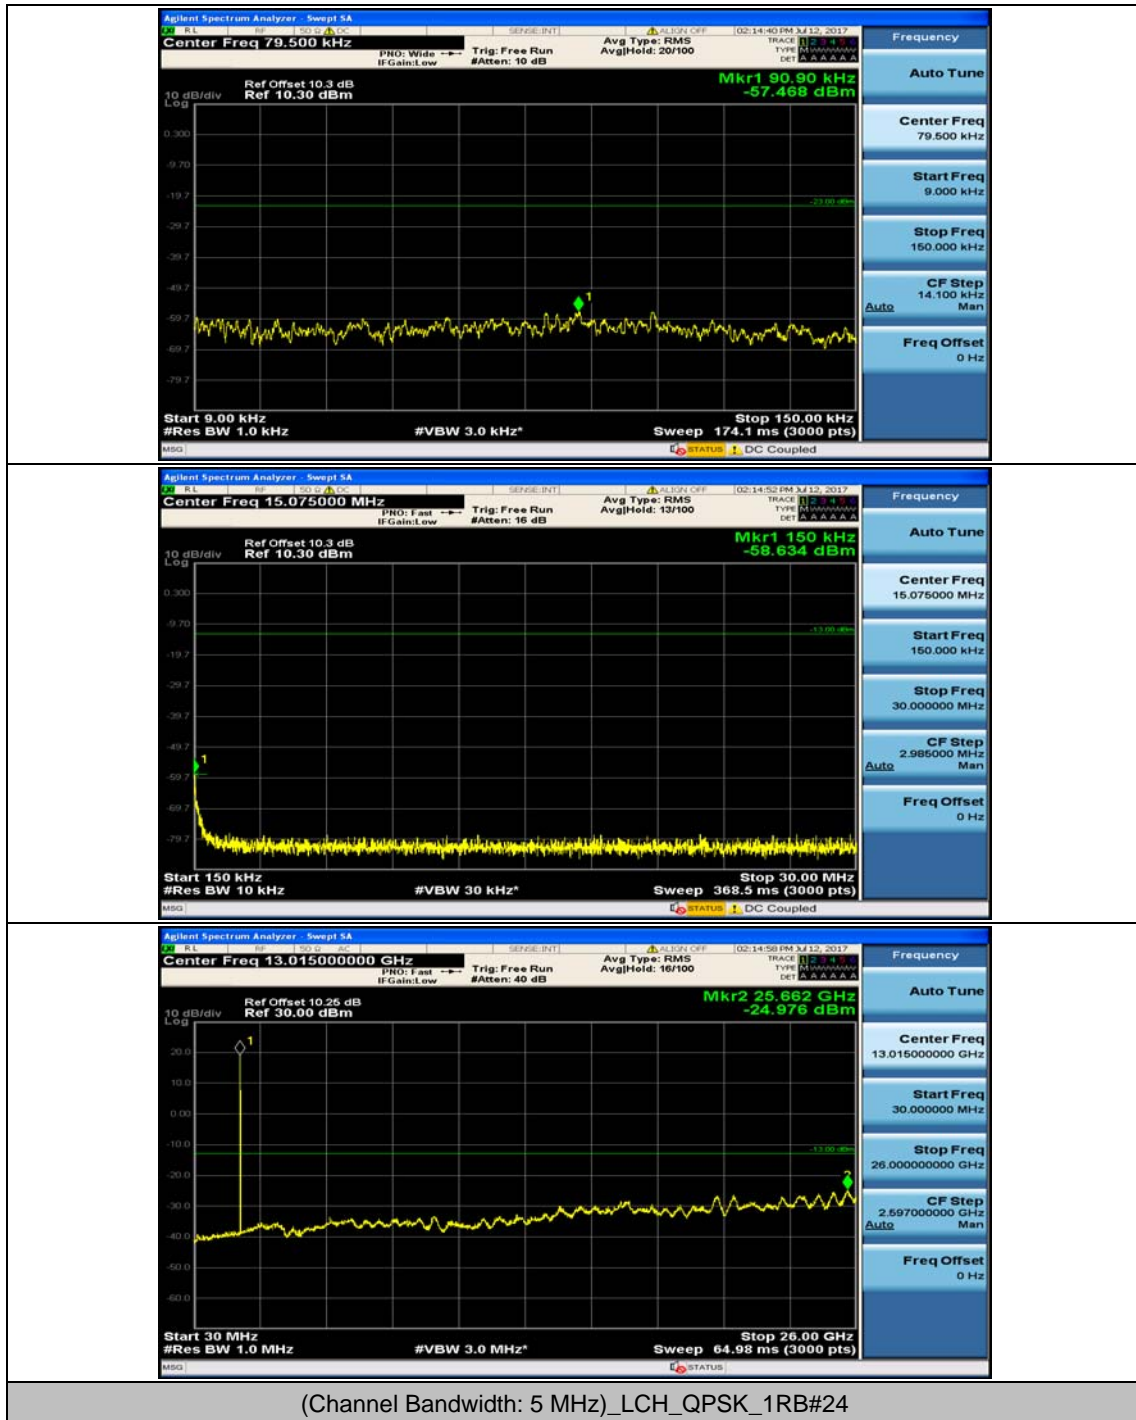

Channel Bandwidth: 5 MHz

Channel Bandwidth: 10 MHz

Channel Bandwidth: 10 MHz_MCH_16QAM_1RB#49