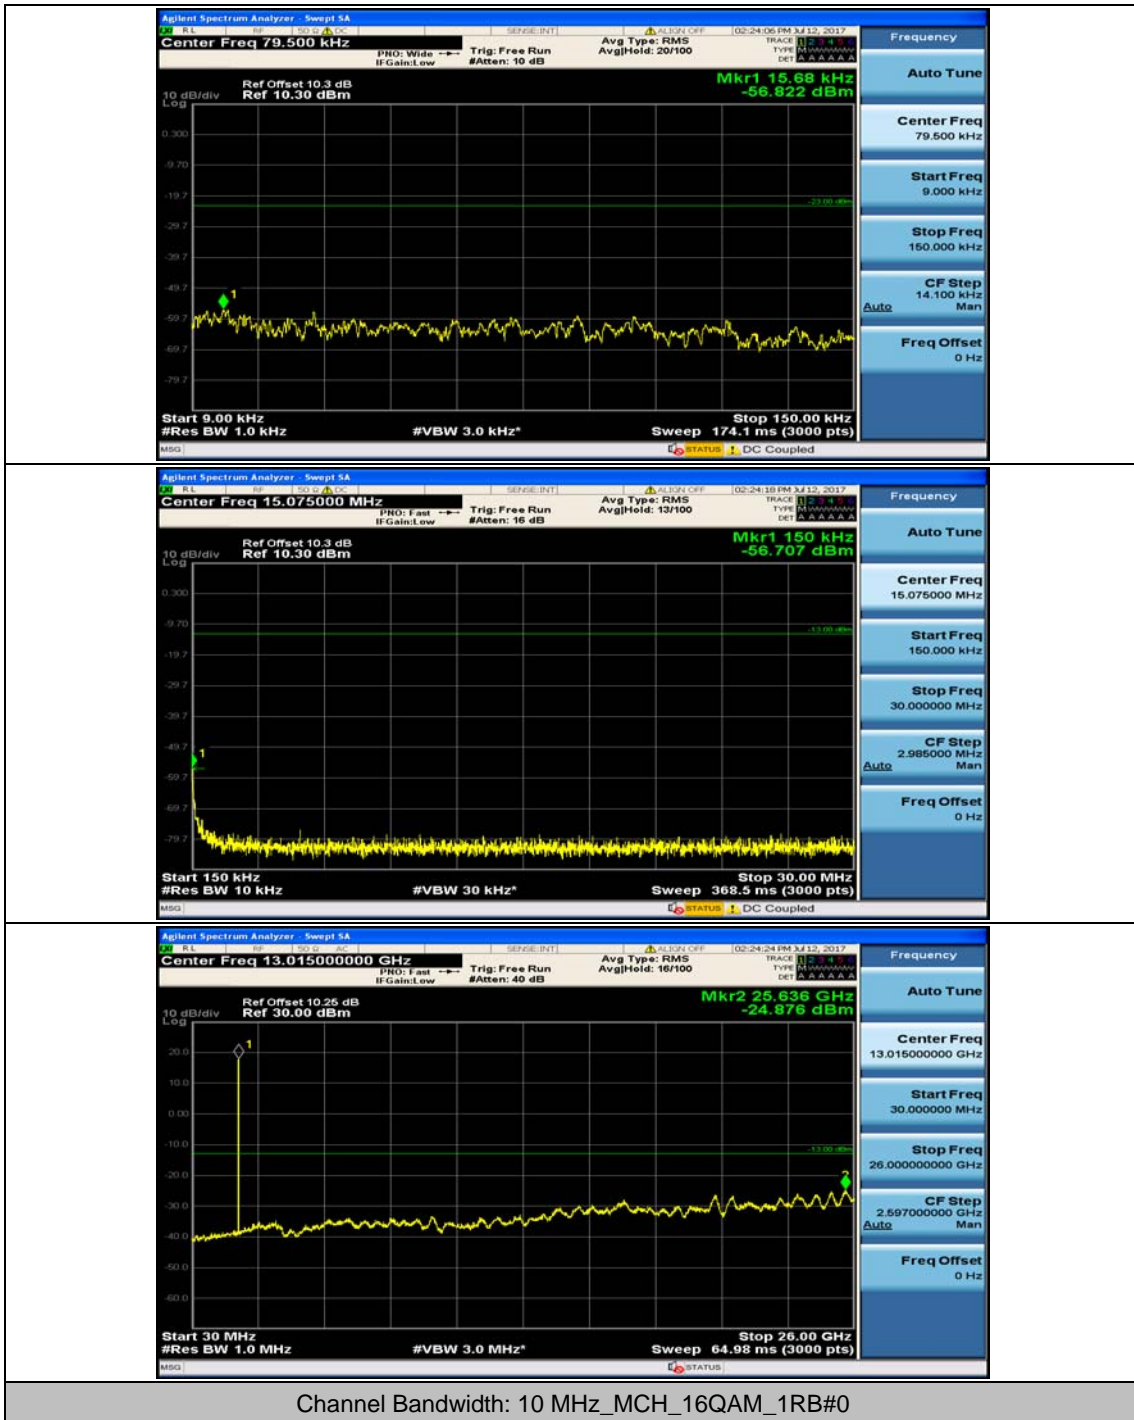

Channel Bandwidth: 5 MHz

Channel Bandwidth: 10 MHz

Channel Bandwidth: 10 MHz_MCH_16QAM_1RB#49