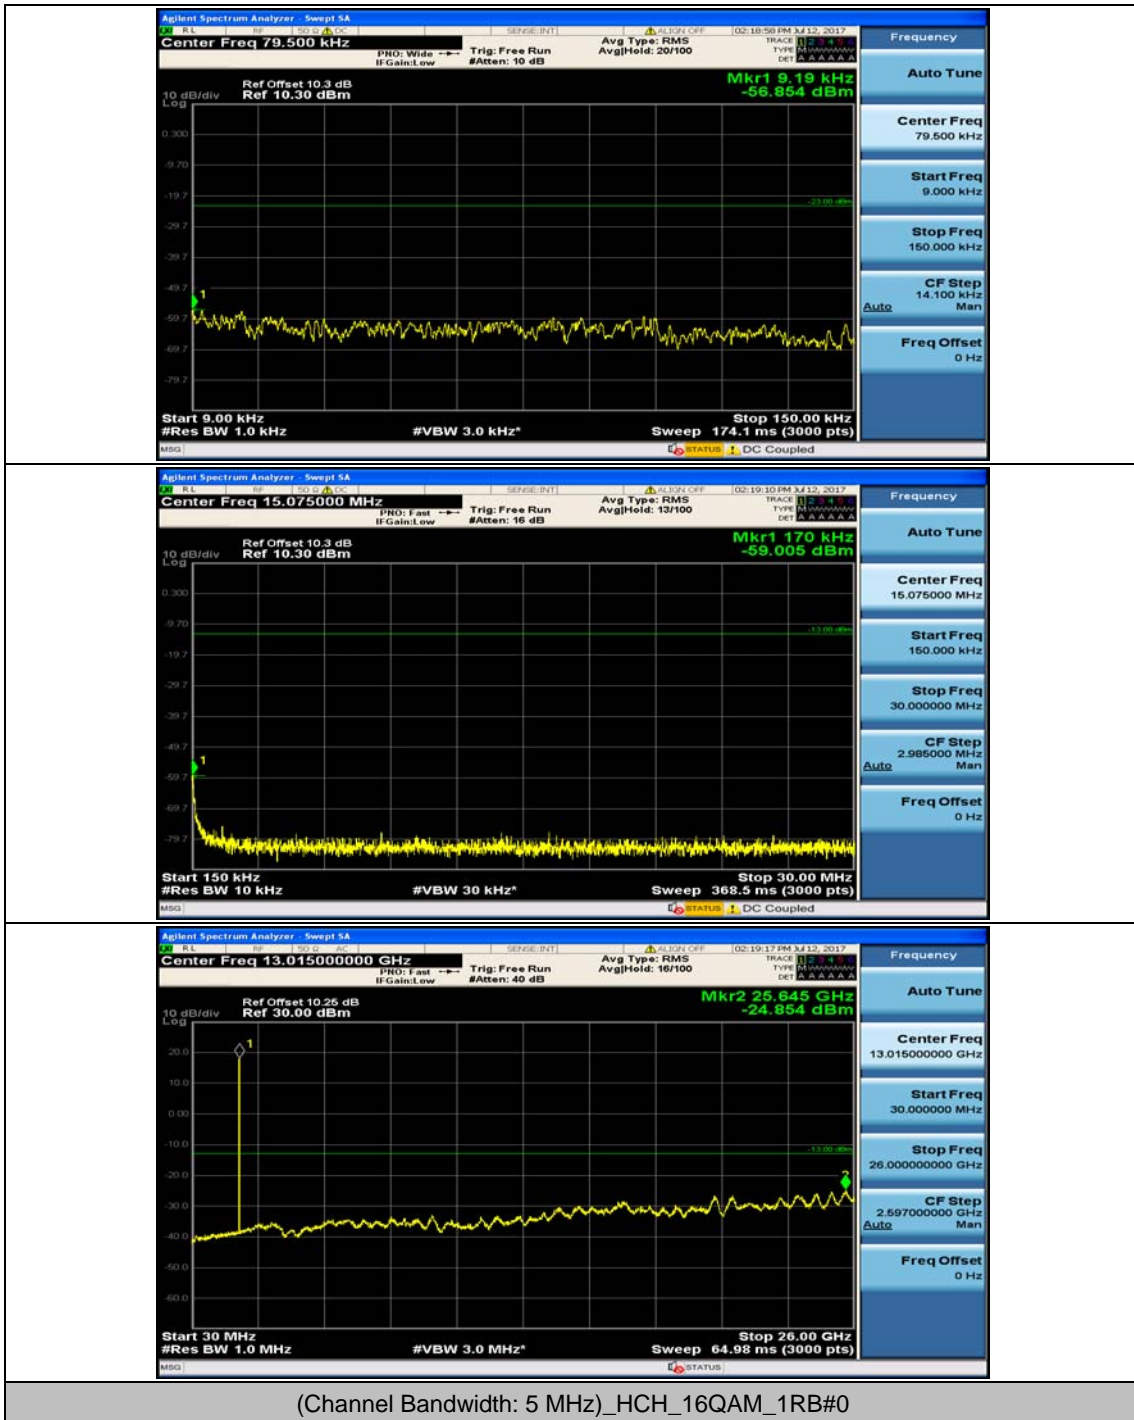

Channel Bandwidth: 5 MHz

Channel Bandwidth: 10 MHz

Channel Bandwidth: 10 MHz_MCH_16QAM_1RB#49