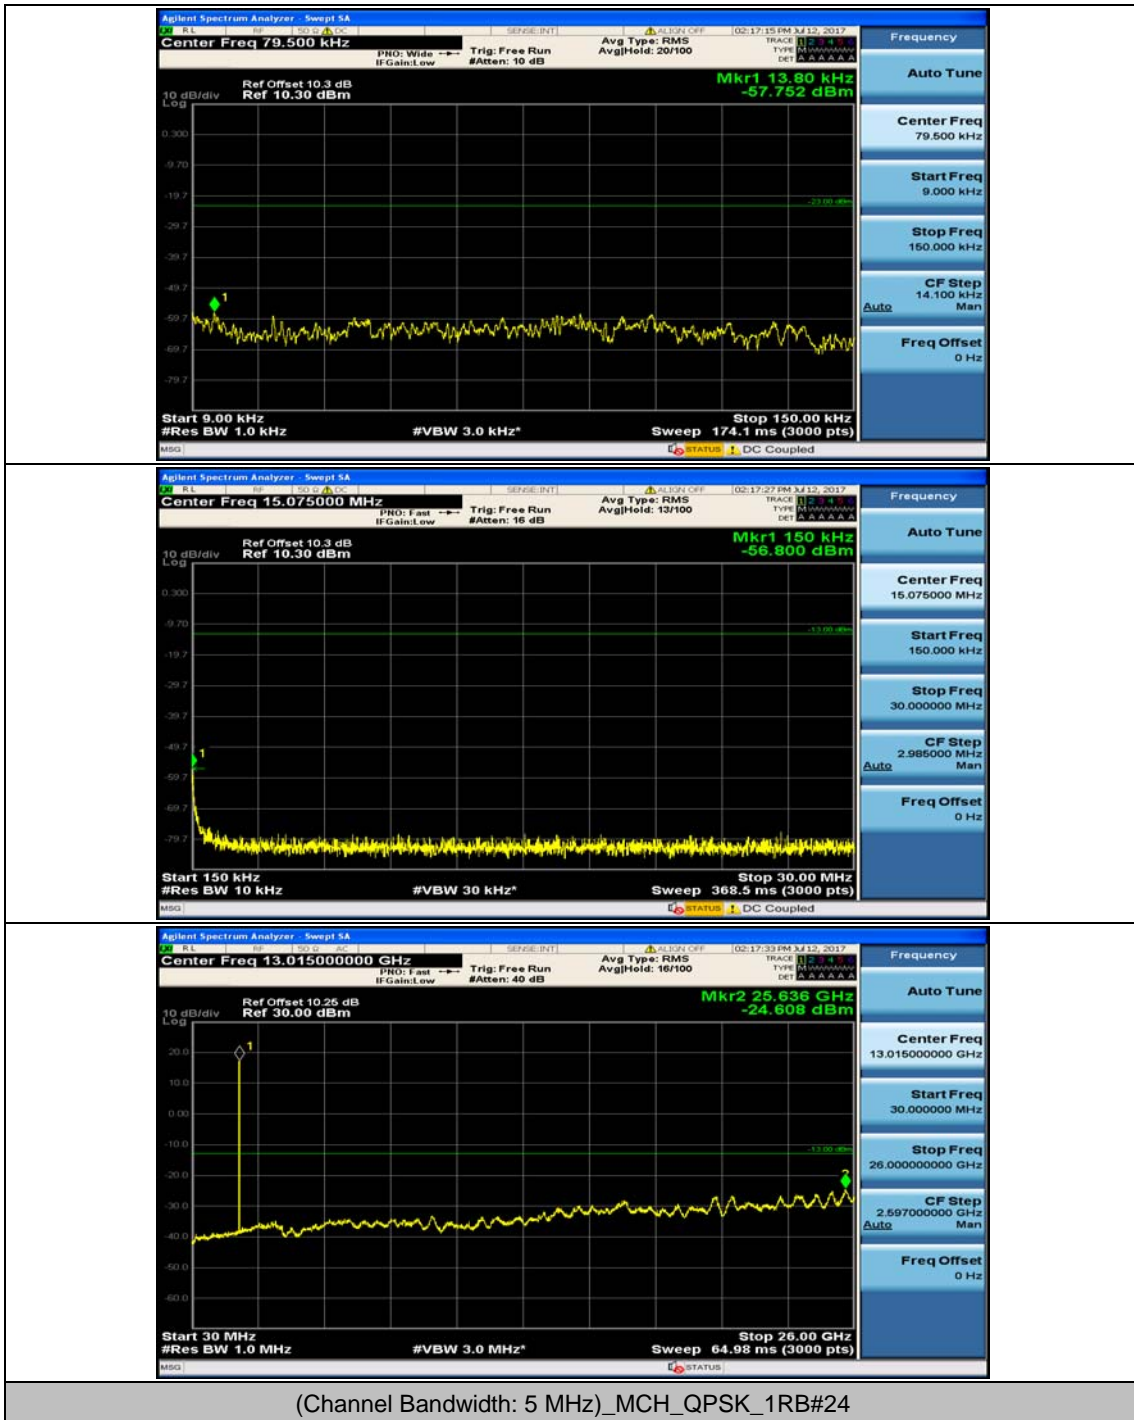

Channel Bandwidth: 5 MHz

Channel Bandwidth: 10 MHz

Channel Bandwidth: 10 MHz_MCH_16QAM_1RB#49