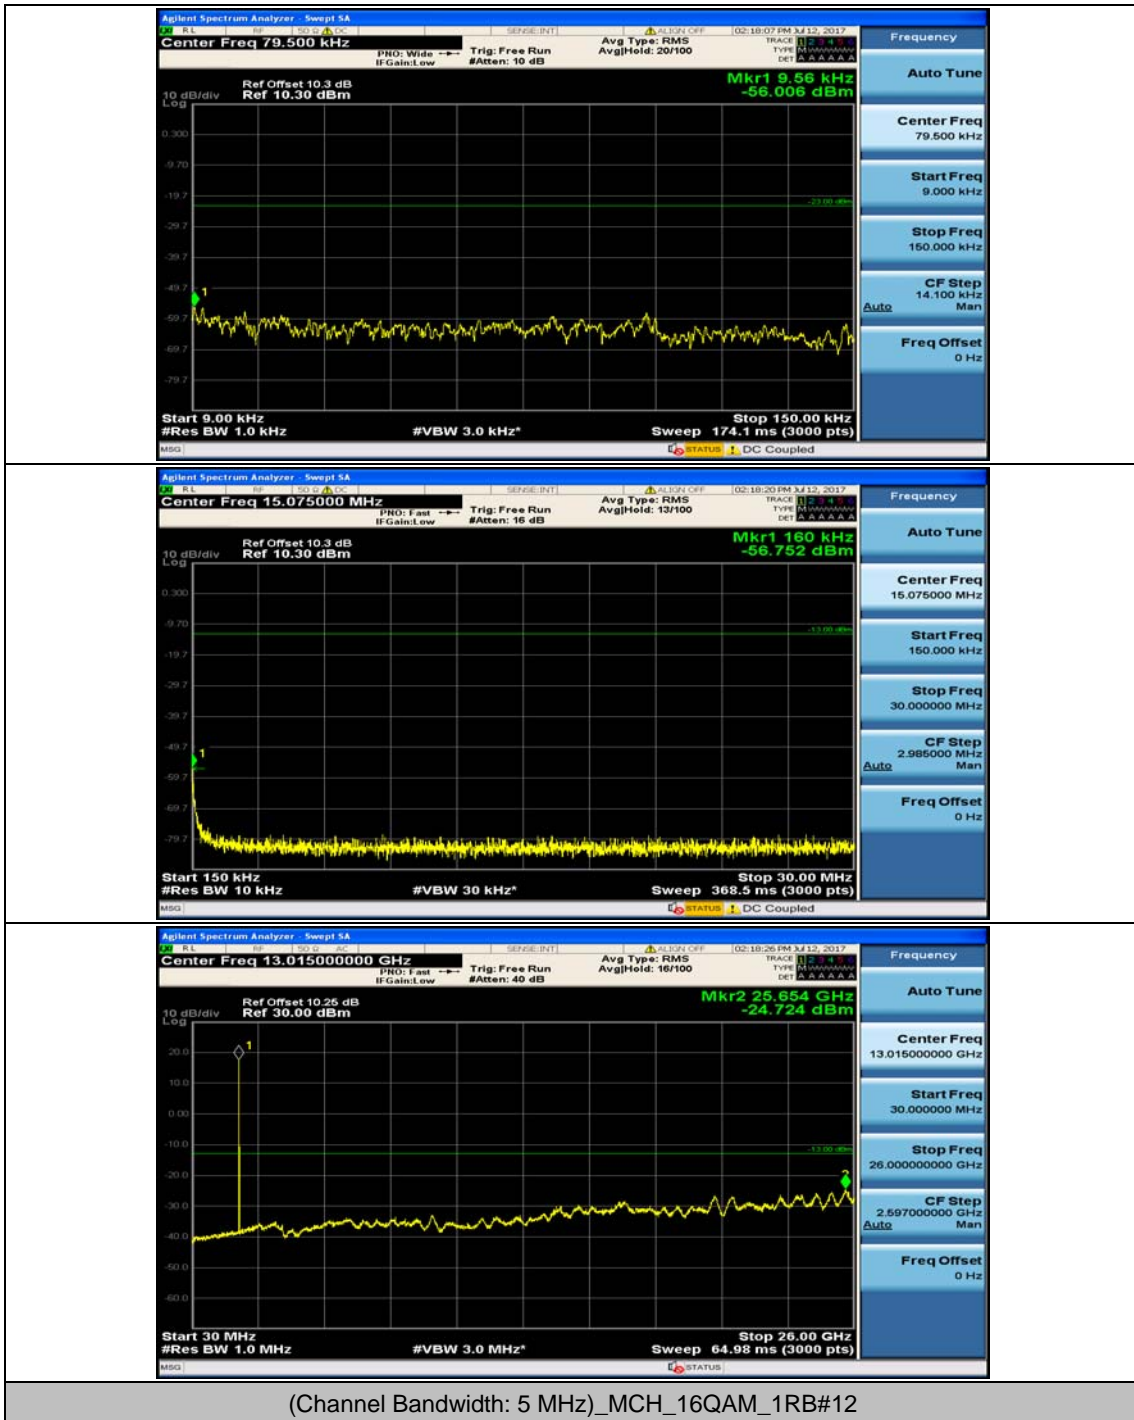

Channel Bandwidth: 5 MHz

Channel Bandwidth: 10 MHz

Channel Bandwidth: 10 MHz_MCH_16QAM_1RB#49