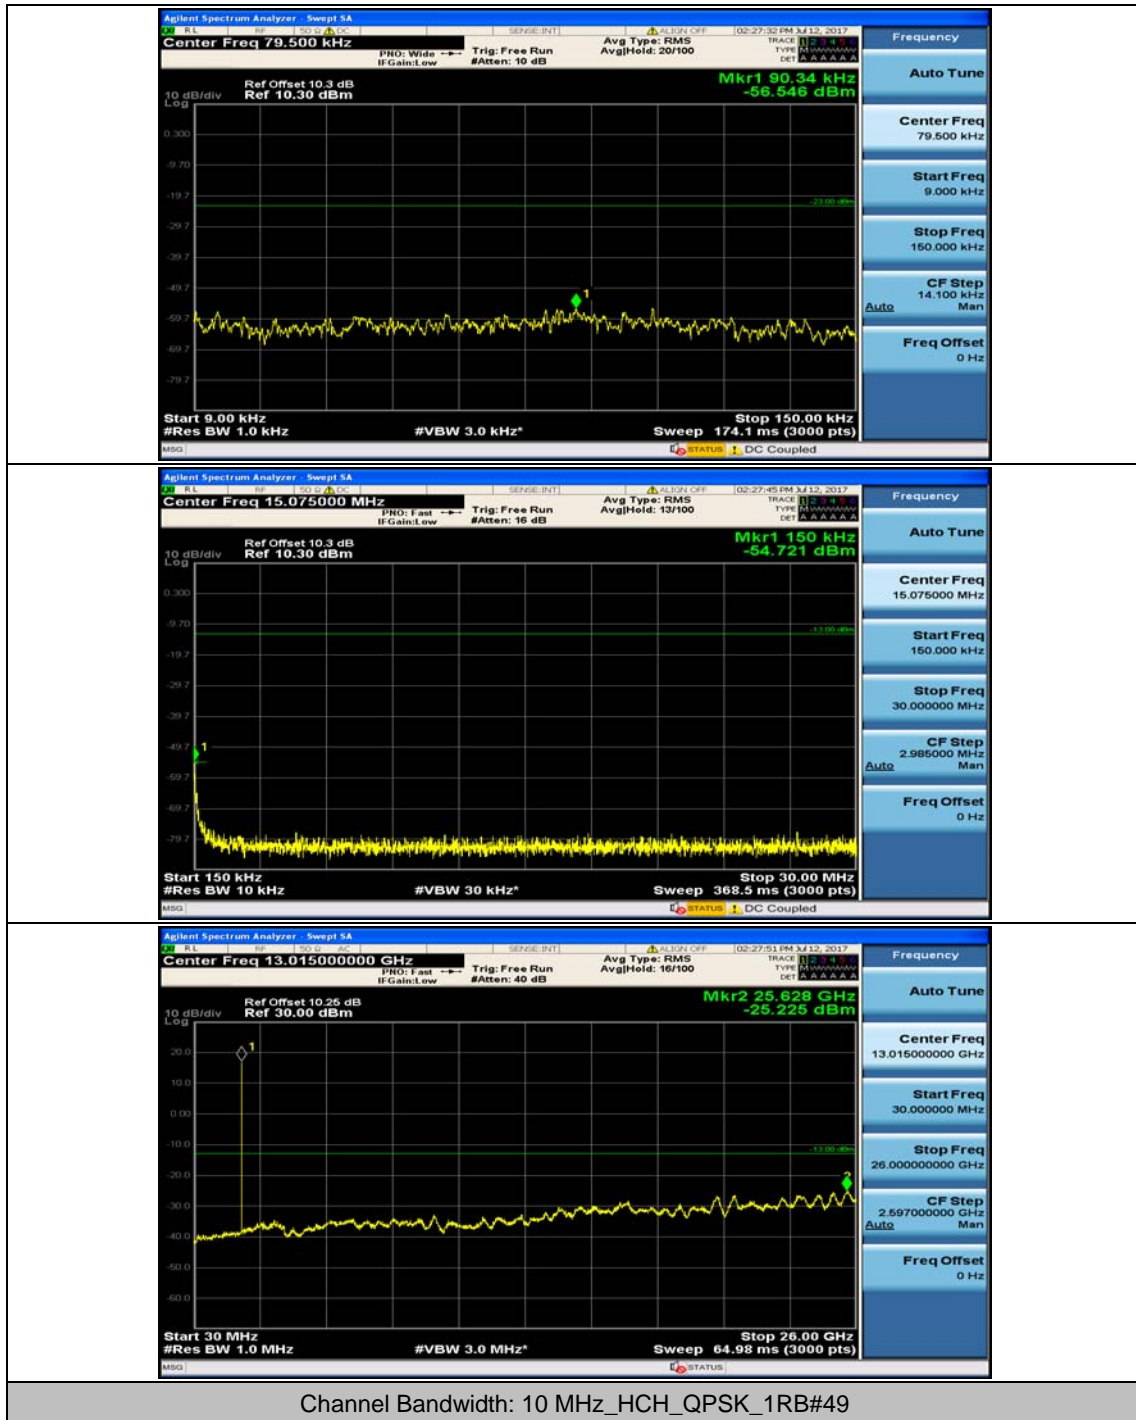

Channel Bandwidth: 5 MHz

Channel Bandwidth: 10 MHz

Channel Bandwidth: 10 MHz_MCH_16QAM_1RB#49