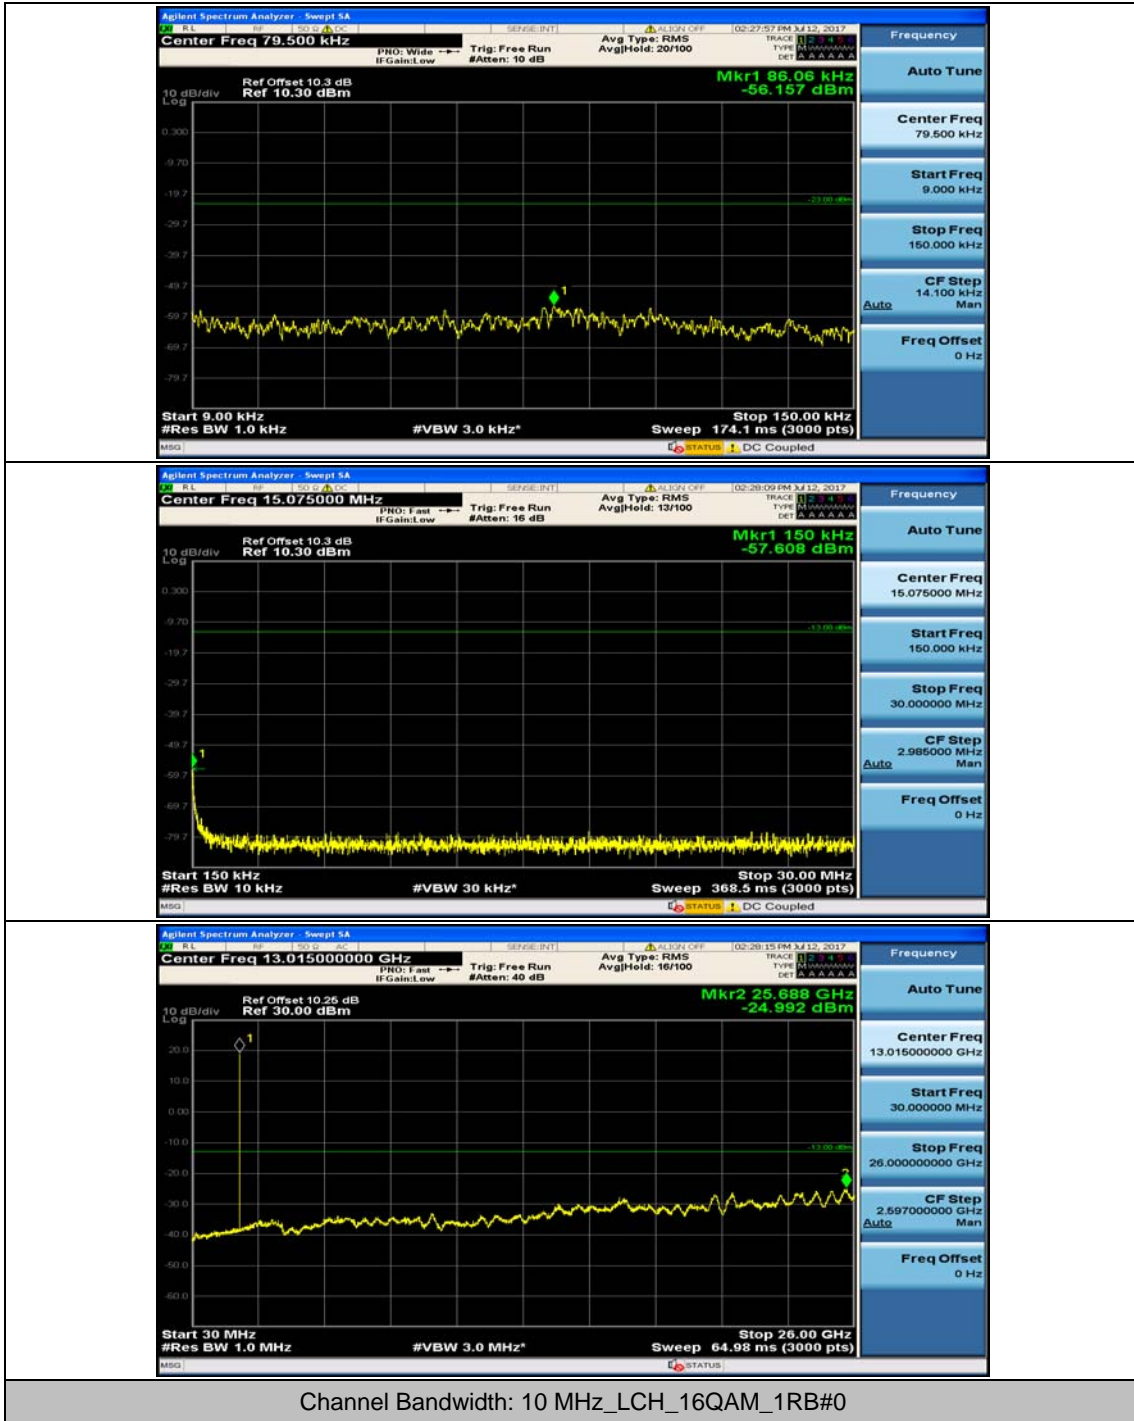

Channel Bandwidth: 5 MHz

Channel Bandwidth: 10 MHz

Channel Bandwidth: 10 MHz_MCH_16QAM_1RB#49