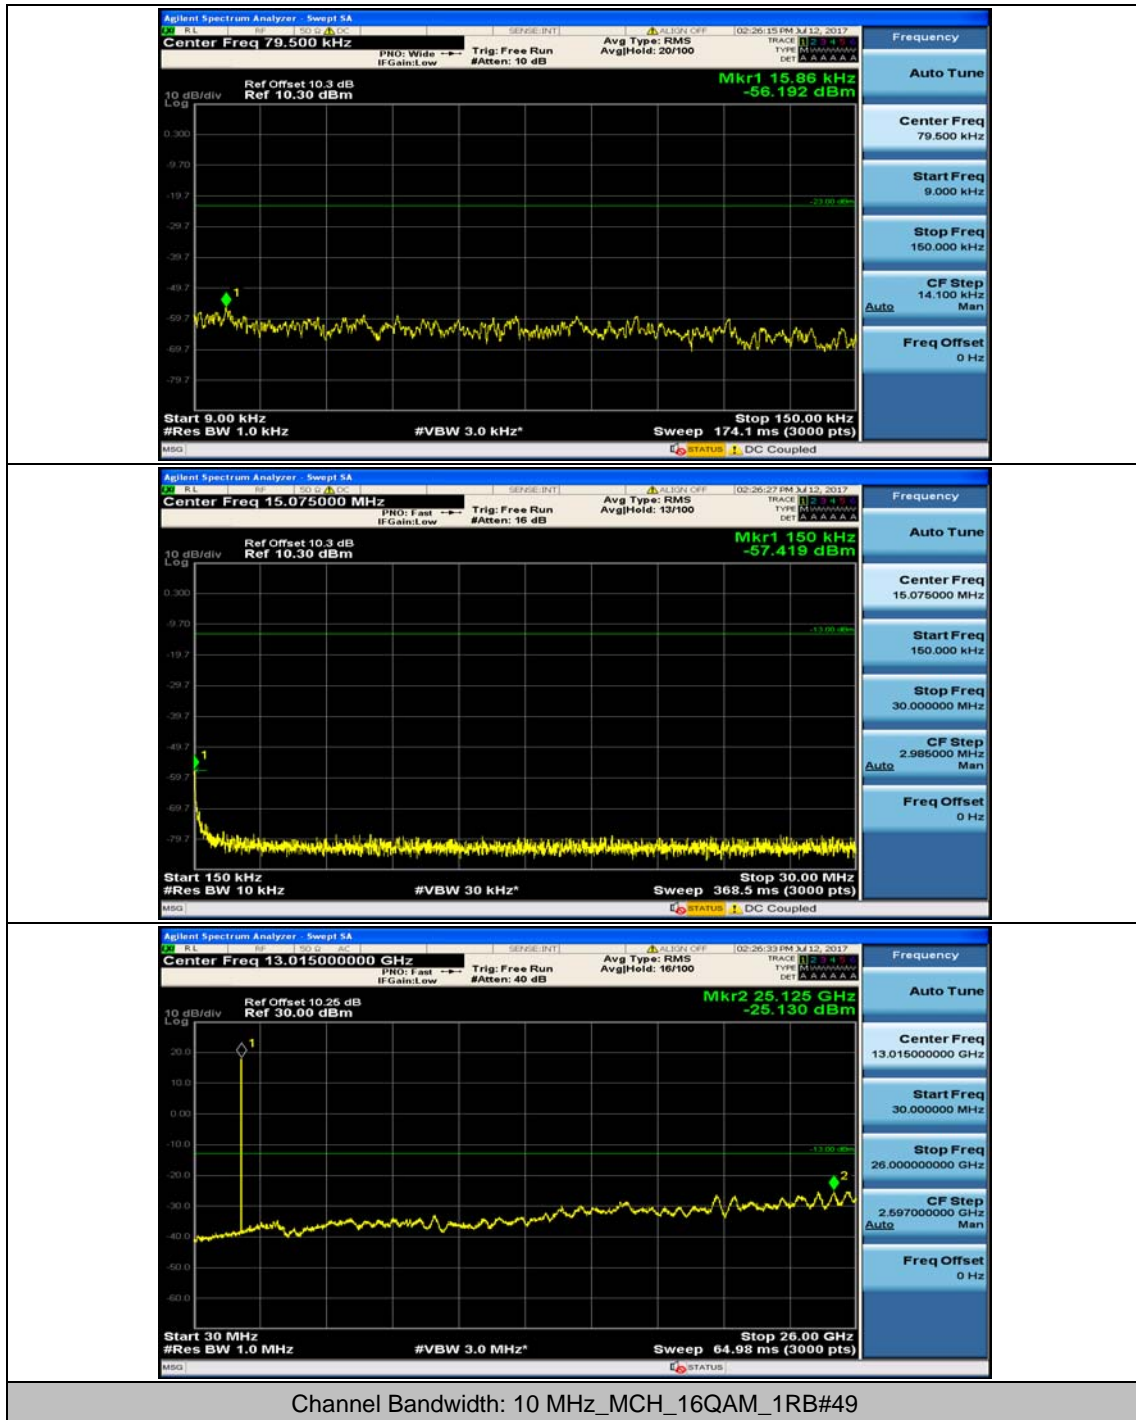

Channel Bandwidth: 5 MHz

Channel Bandwidth: 10 MHz

Channel Bandwidth: 10 MHz_MCH_16QAM_1RB#49