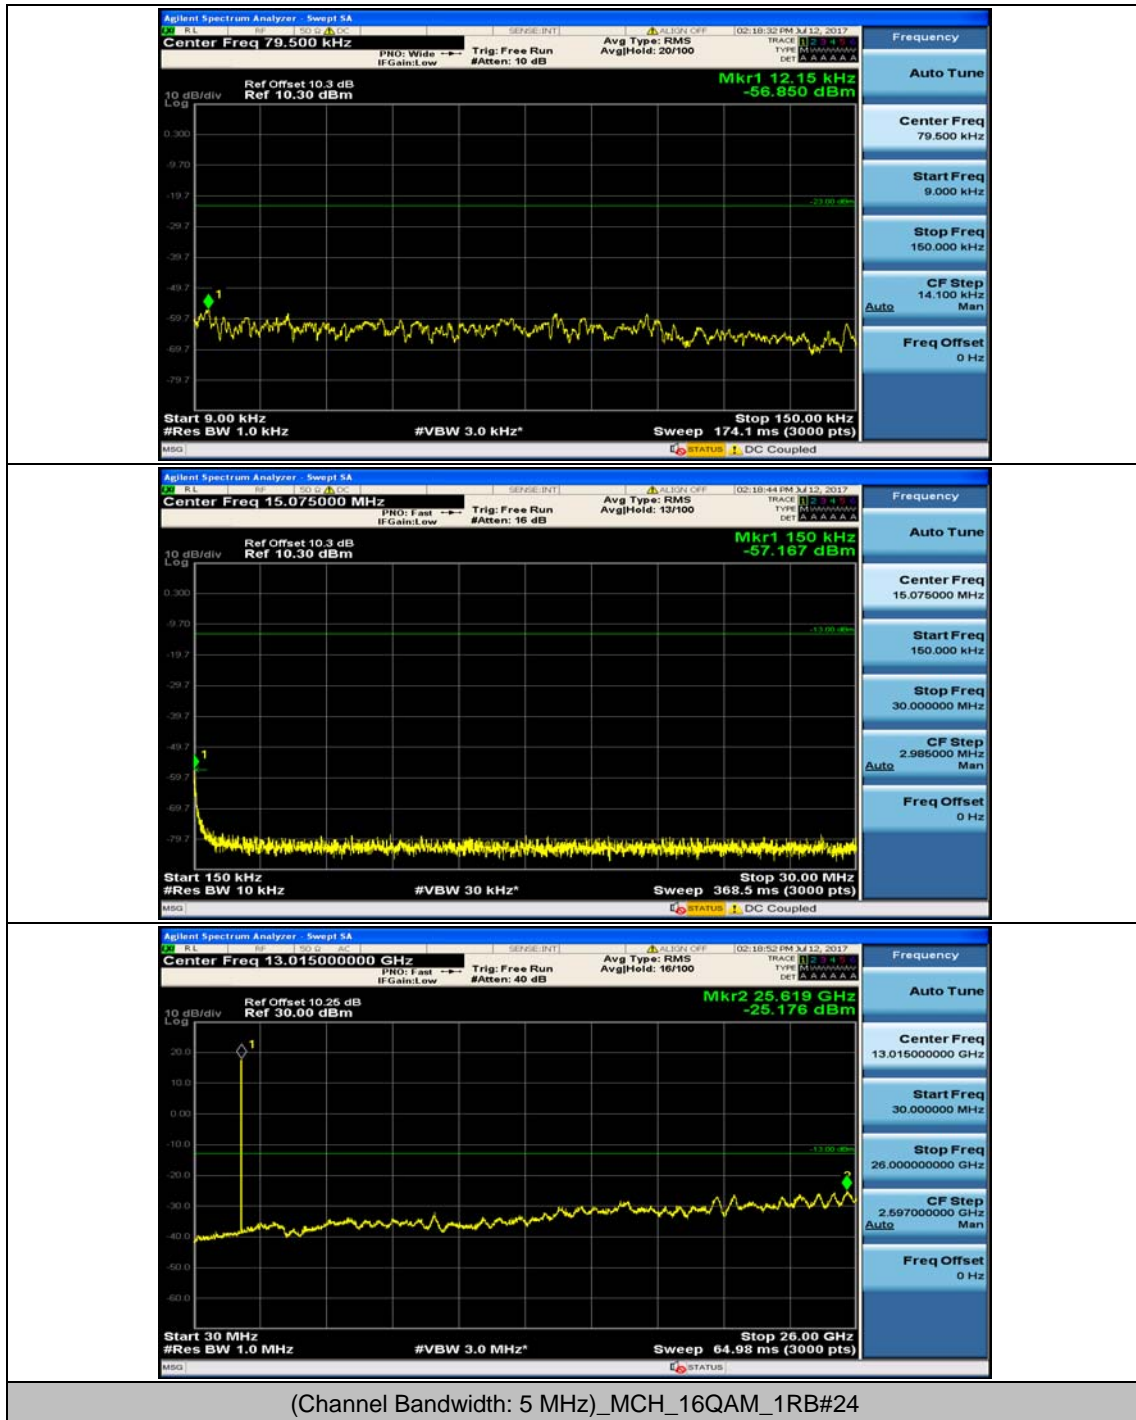

Channel Bandwidth: 5 MHz

Channel Bandwidth: 10 MHz

Channel Bandwidth: 10 MHz_MCH_16QAM_1RB#49