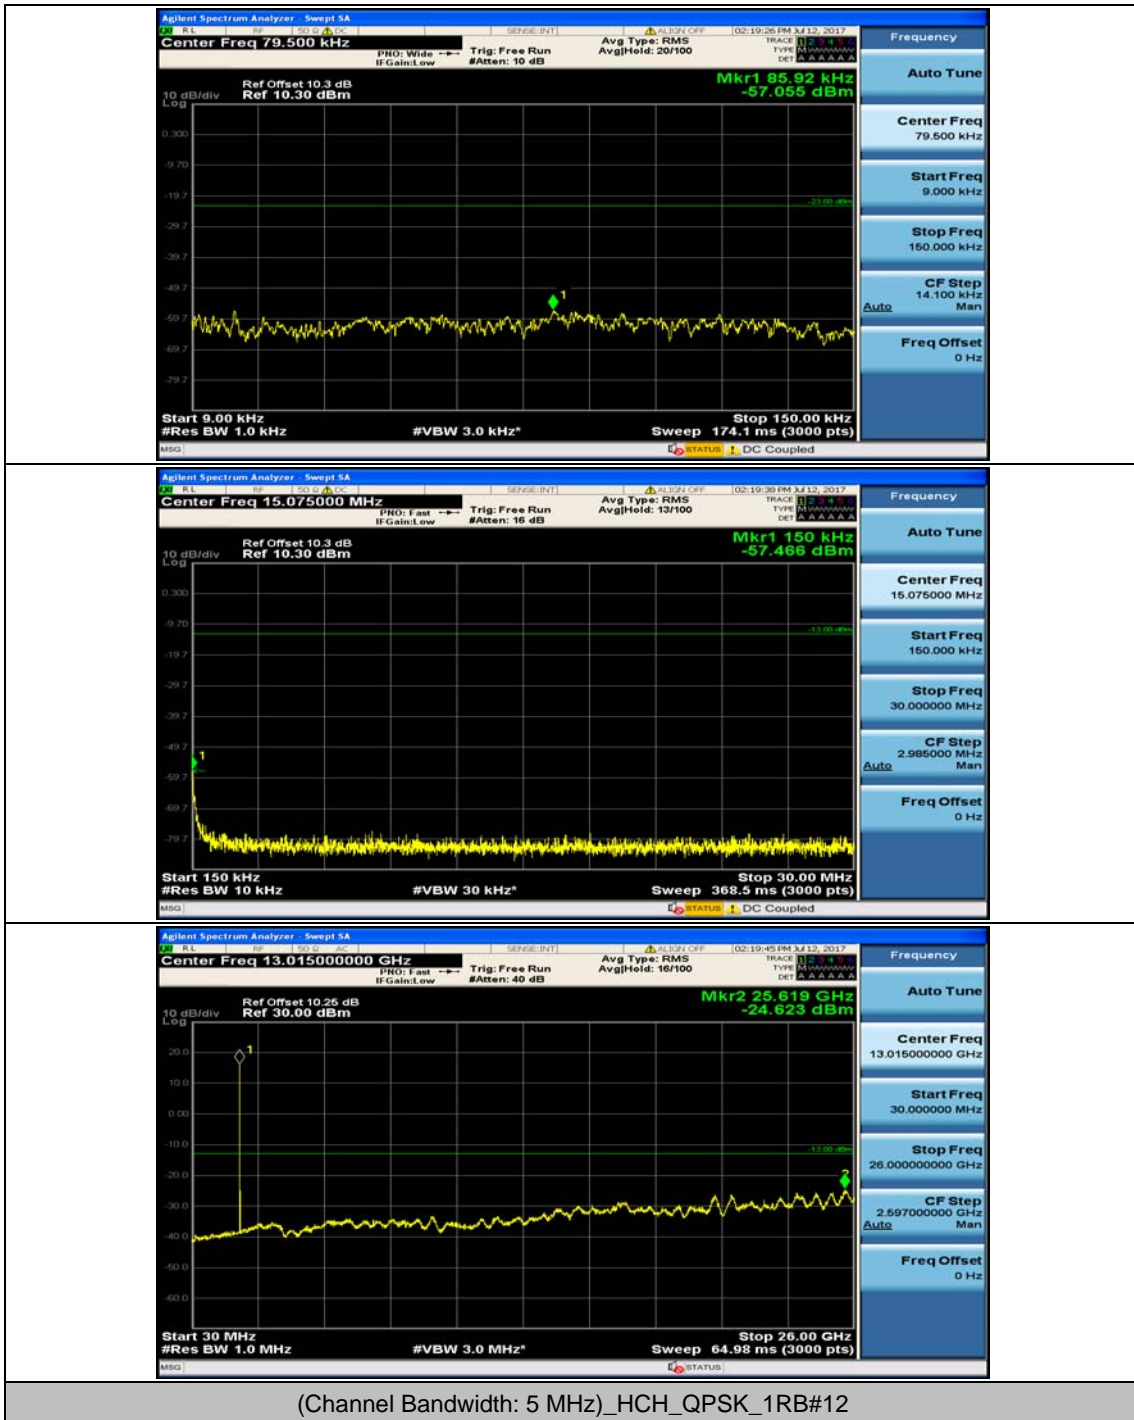

Channel Bandwidth: 5 MHz

Channel Bandwidth: 10 MHz

Channel Bandwidth: 10 MHz_MCH_16QAM_1RB#49