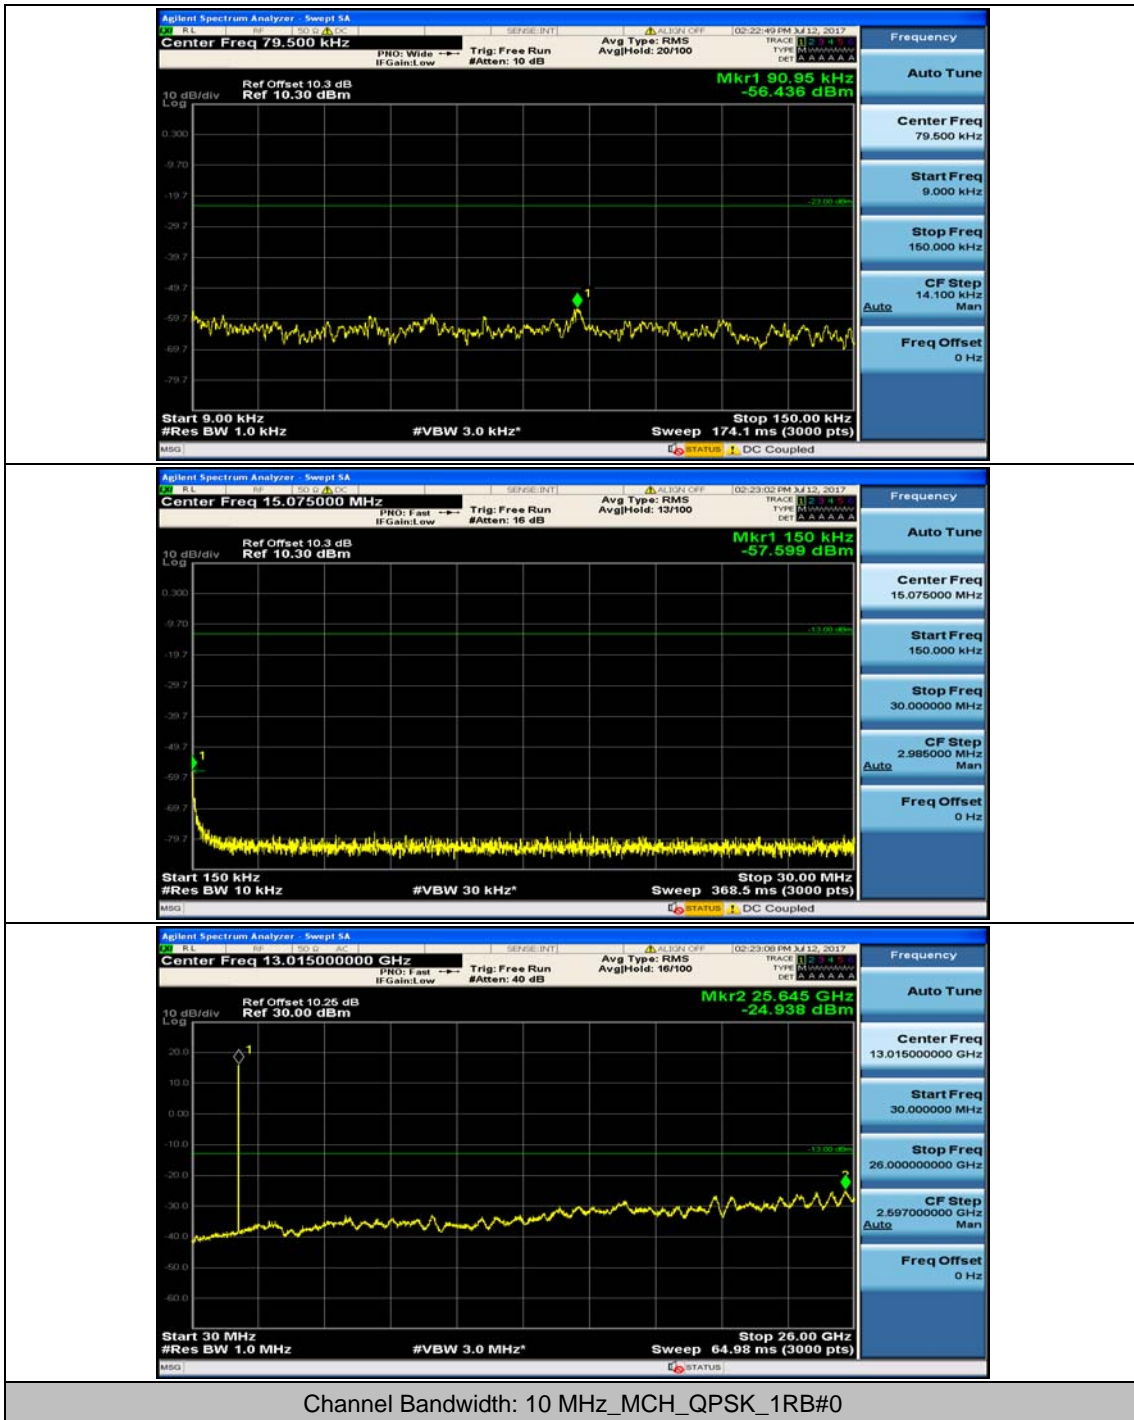

Channel Bandwidth: 5 MHz

Channel Bandwidth: 10 MHz

Channel Bandwidth: 10 MHz_MCH_16QAM_1RB#49