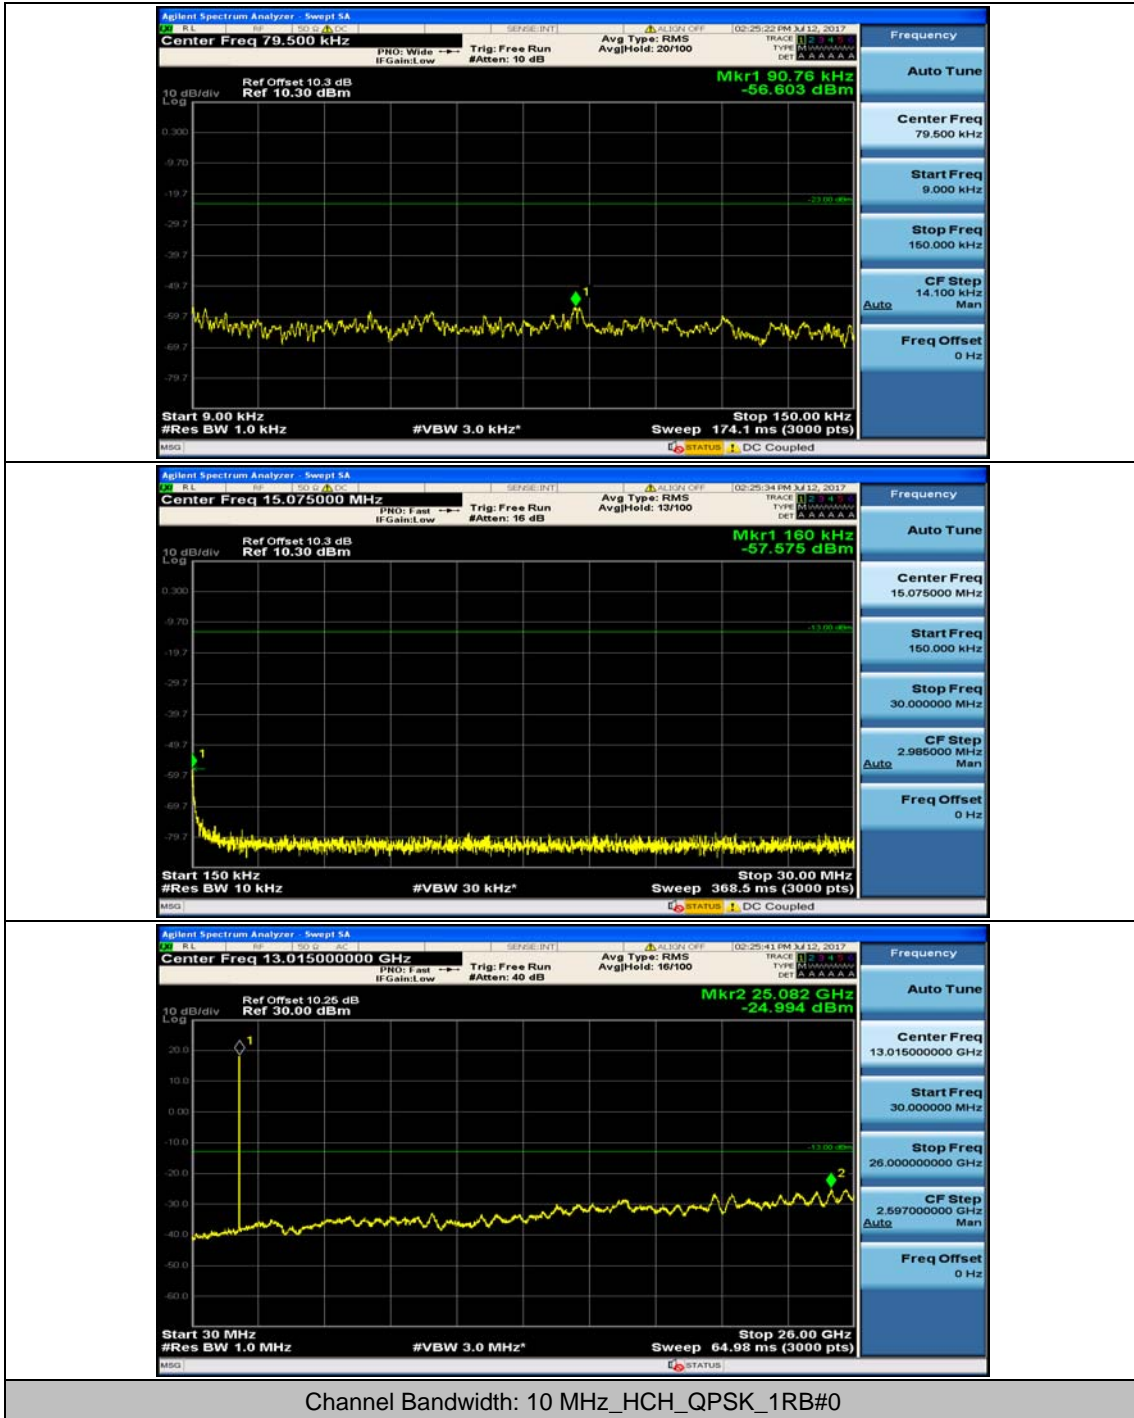

Channel Bandwidth: 5 MHz

Channel Bandwidth: 10 MHz

Channel Bandwidth: 10 MHz_MCH_16QAM_1RB#49