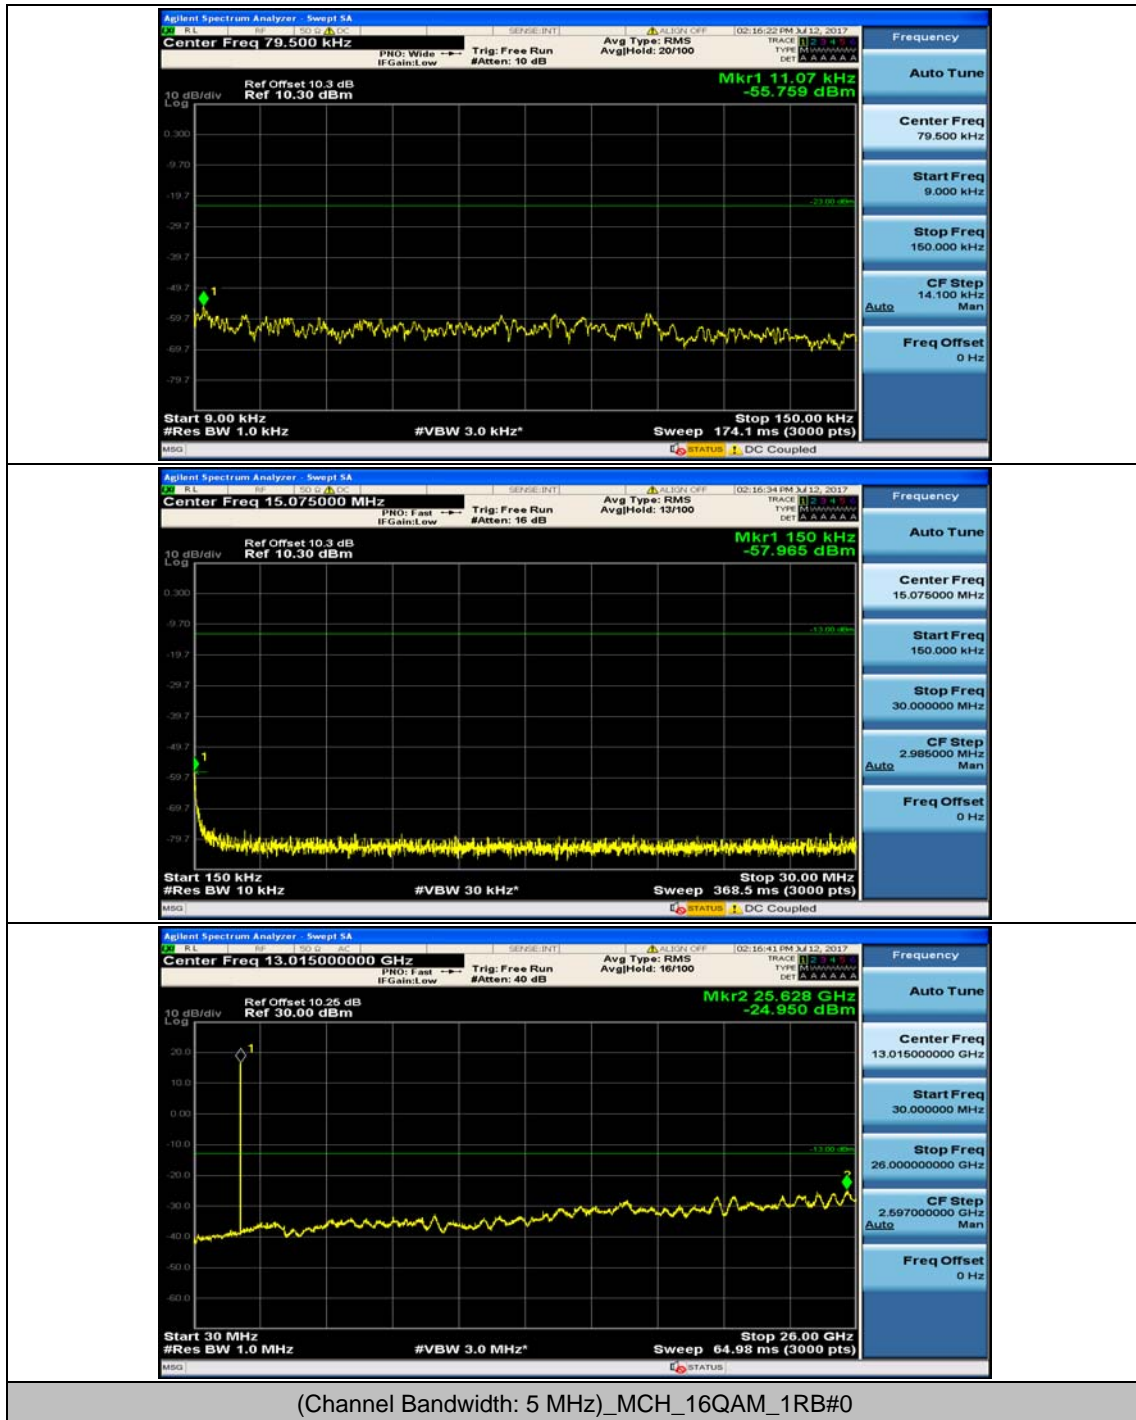

Channel Bandwidth: 5 MHz

Channel Bandwidth: 10 MHz

Channel Bandwidth: 10 MHz_MCH_16QAM_1RB#49