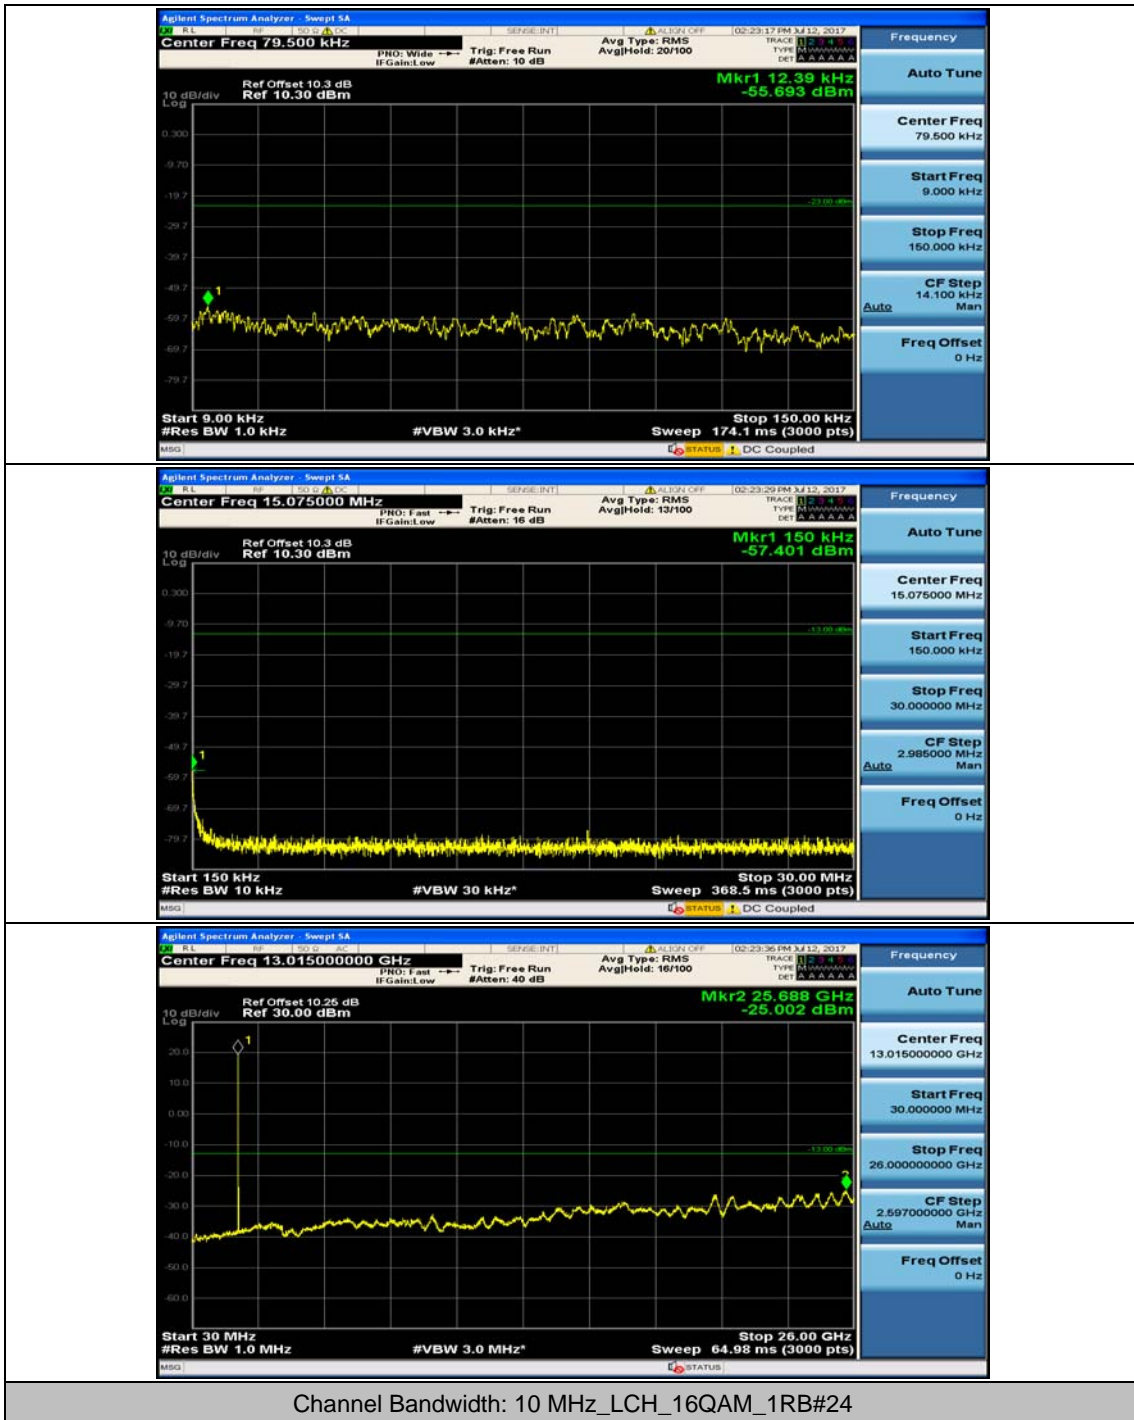

Channel Bandwidth: 5 MHz

Channel Bandwidth: 10 MHz

Channel Bandwidth: 10 MHz_MCH_16QAM_1RB#49