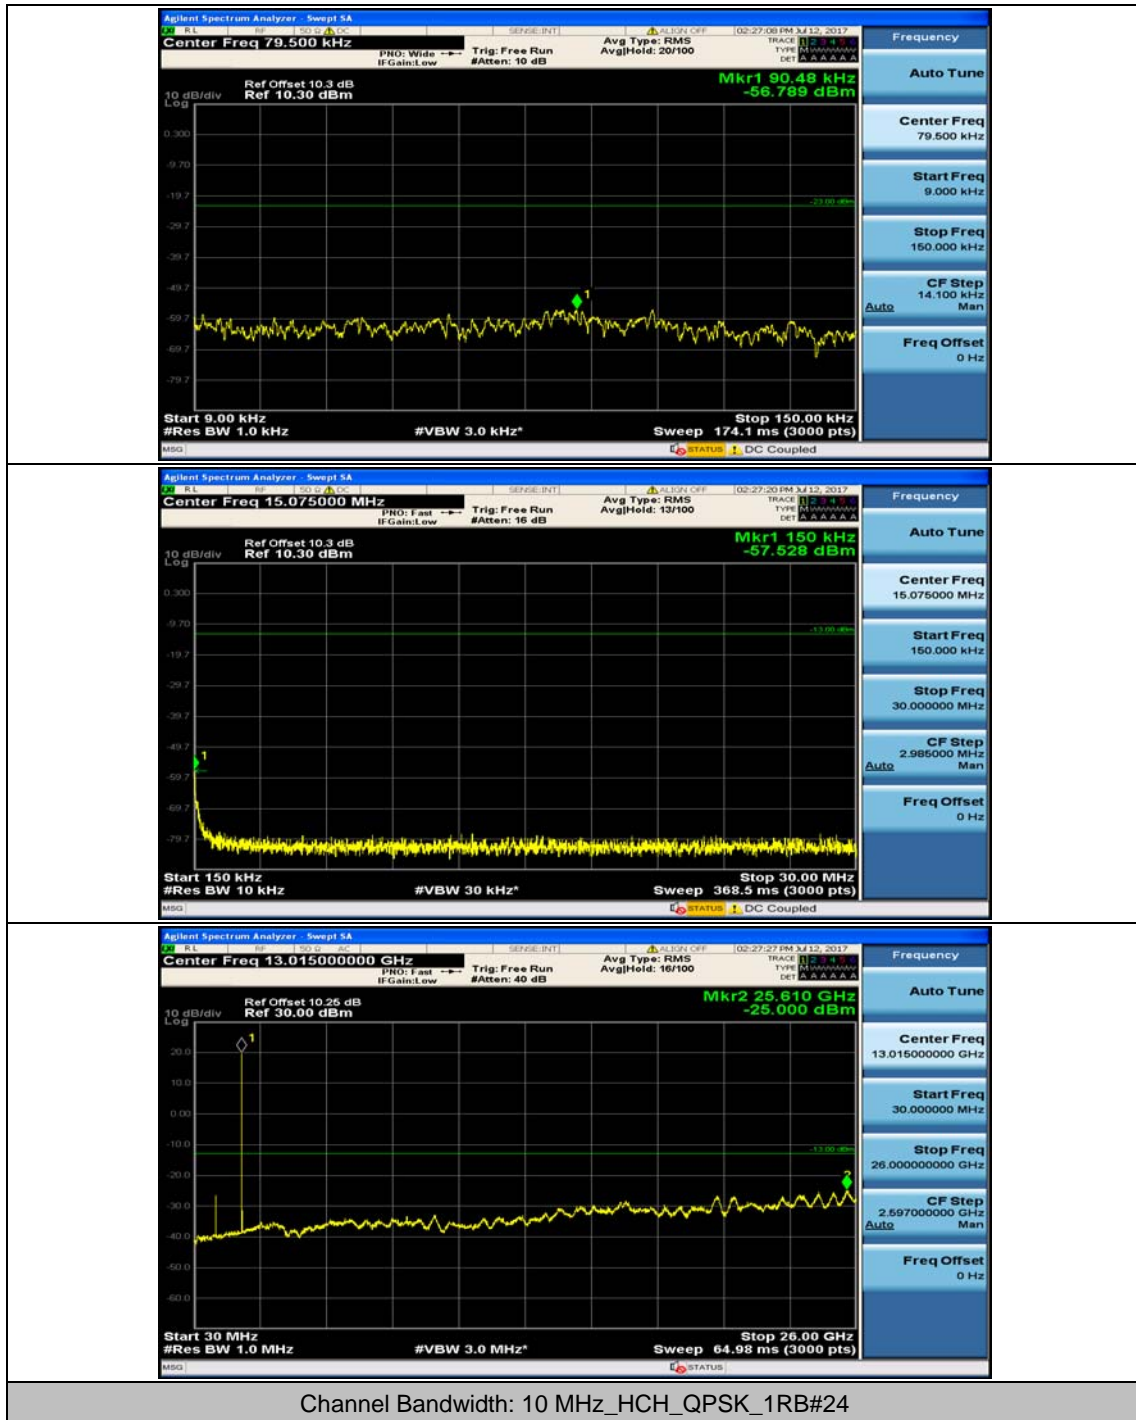

Channel Bandwidth: 5 MHz

Channel Bandwidth: 10 MHz

Channel Bandwidth: 10 MHz_MCH_16QAM_1RB#49