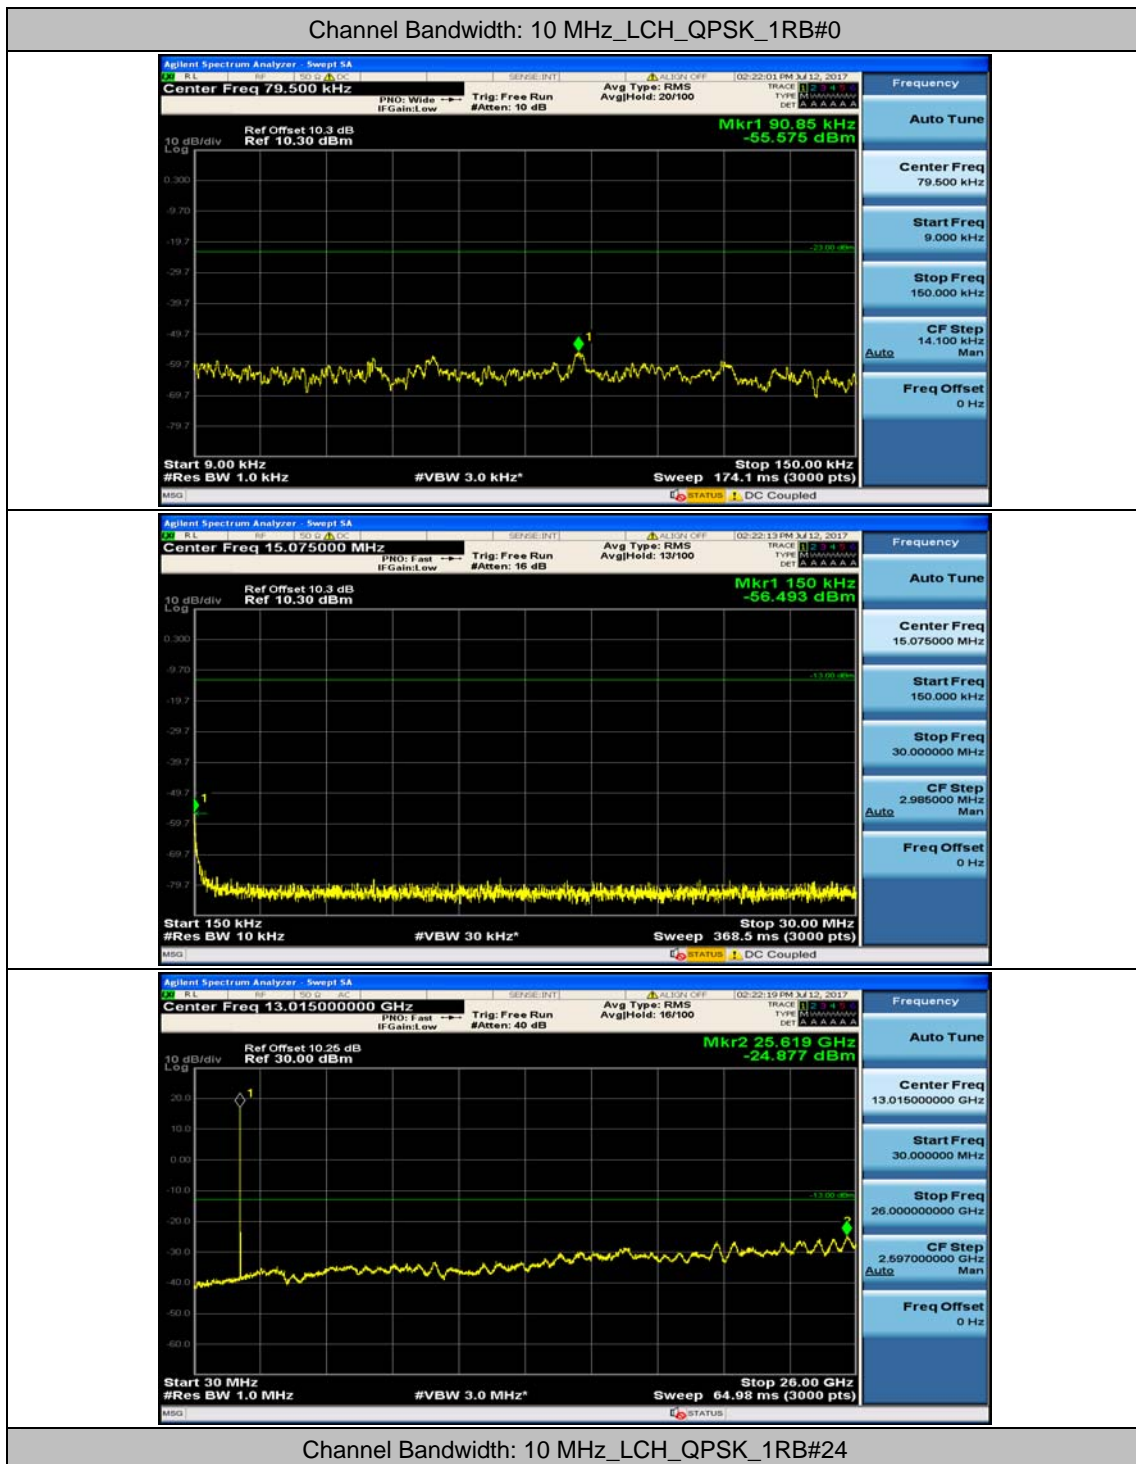

Channel Bandwidth: 5 MHz

Channel Bandwidth: 10 MHz

Channel Bandwidth: 10 MHz_MCH_16QAM_1RB#49