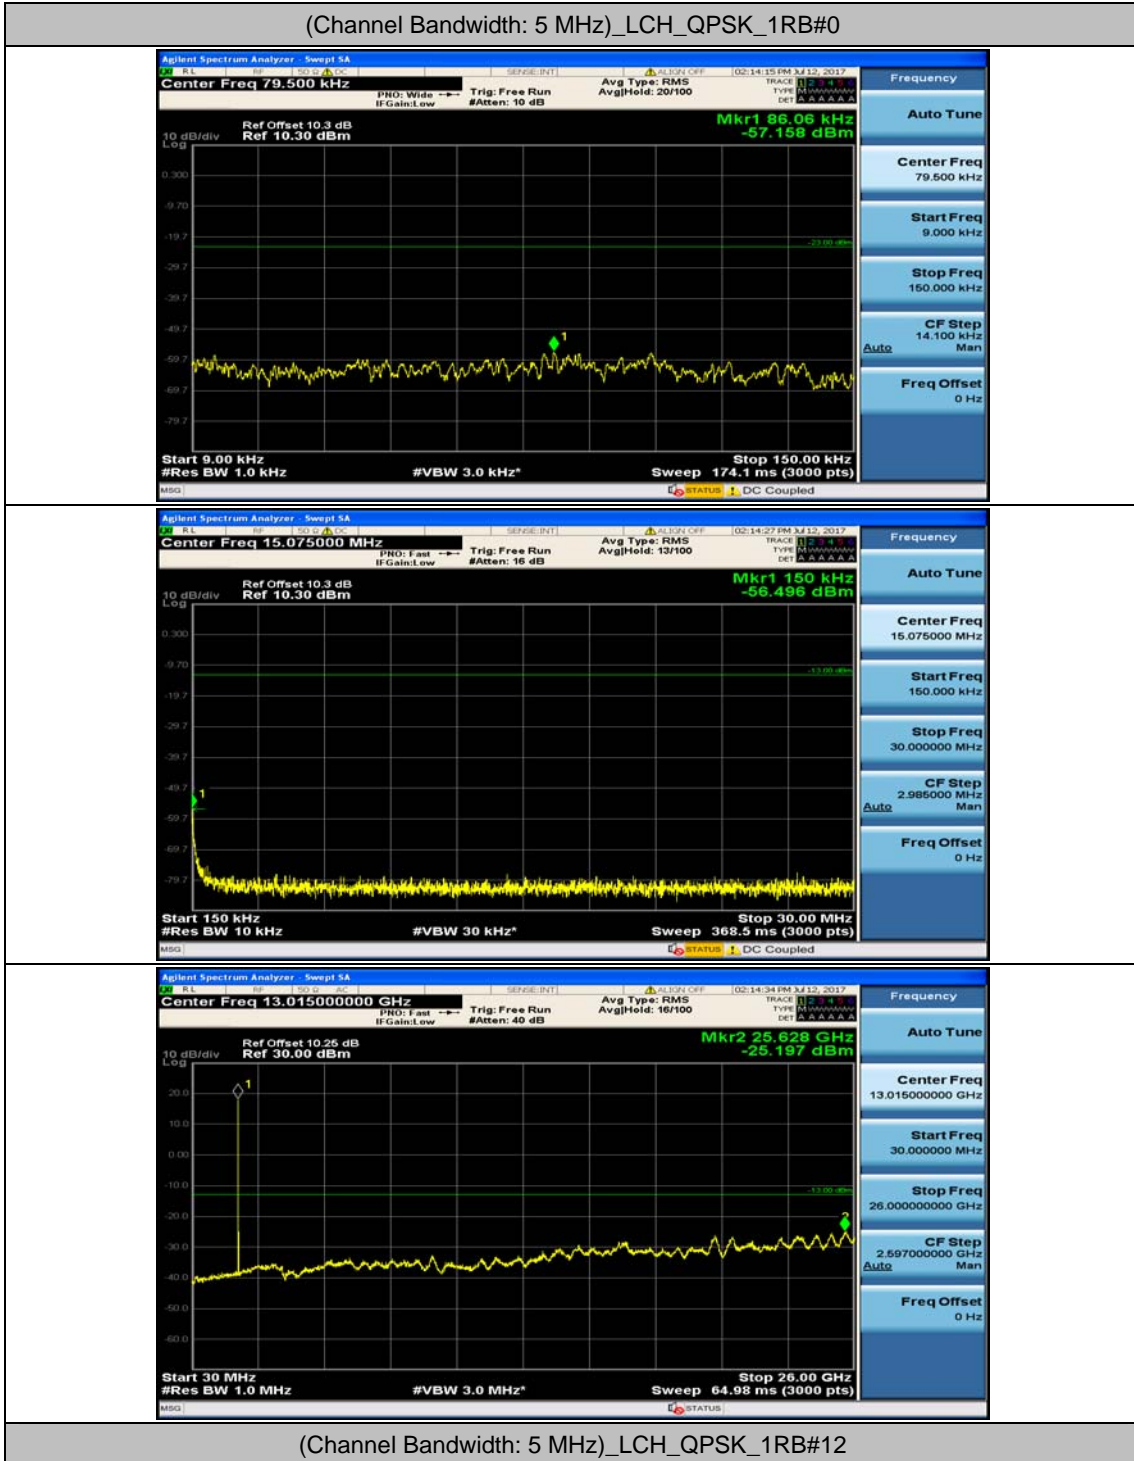

Channel Bandwidth: 5 MHz

Channel Bandwidth: 10 MHz

Channel Bandwidth: 10 MHz_MCH_16QAM_1RB#49