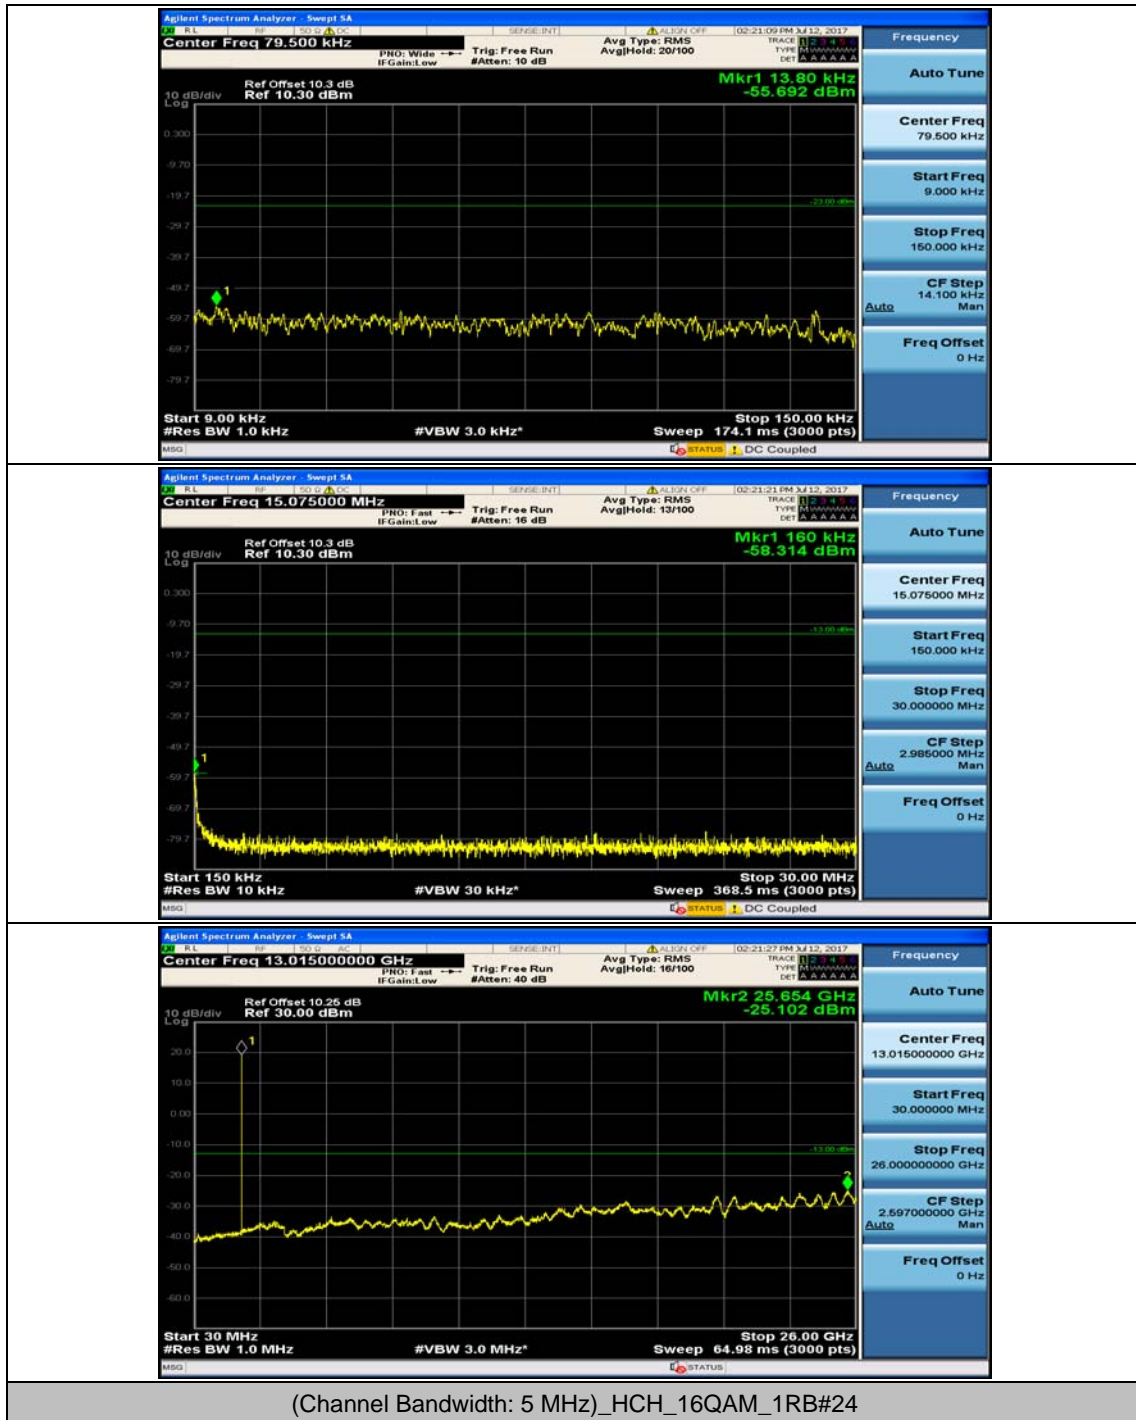

Channel Bandwidth: 5 MHz

Channel Bandwidth: 10 MHz

Channel Bandwidth: 10 MHz_MCH_16QAM_1RB#49