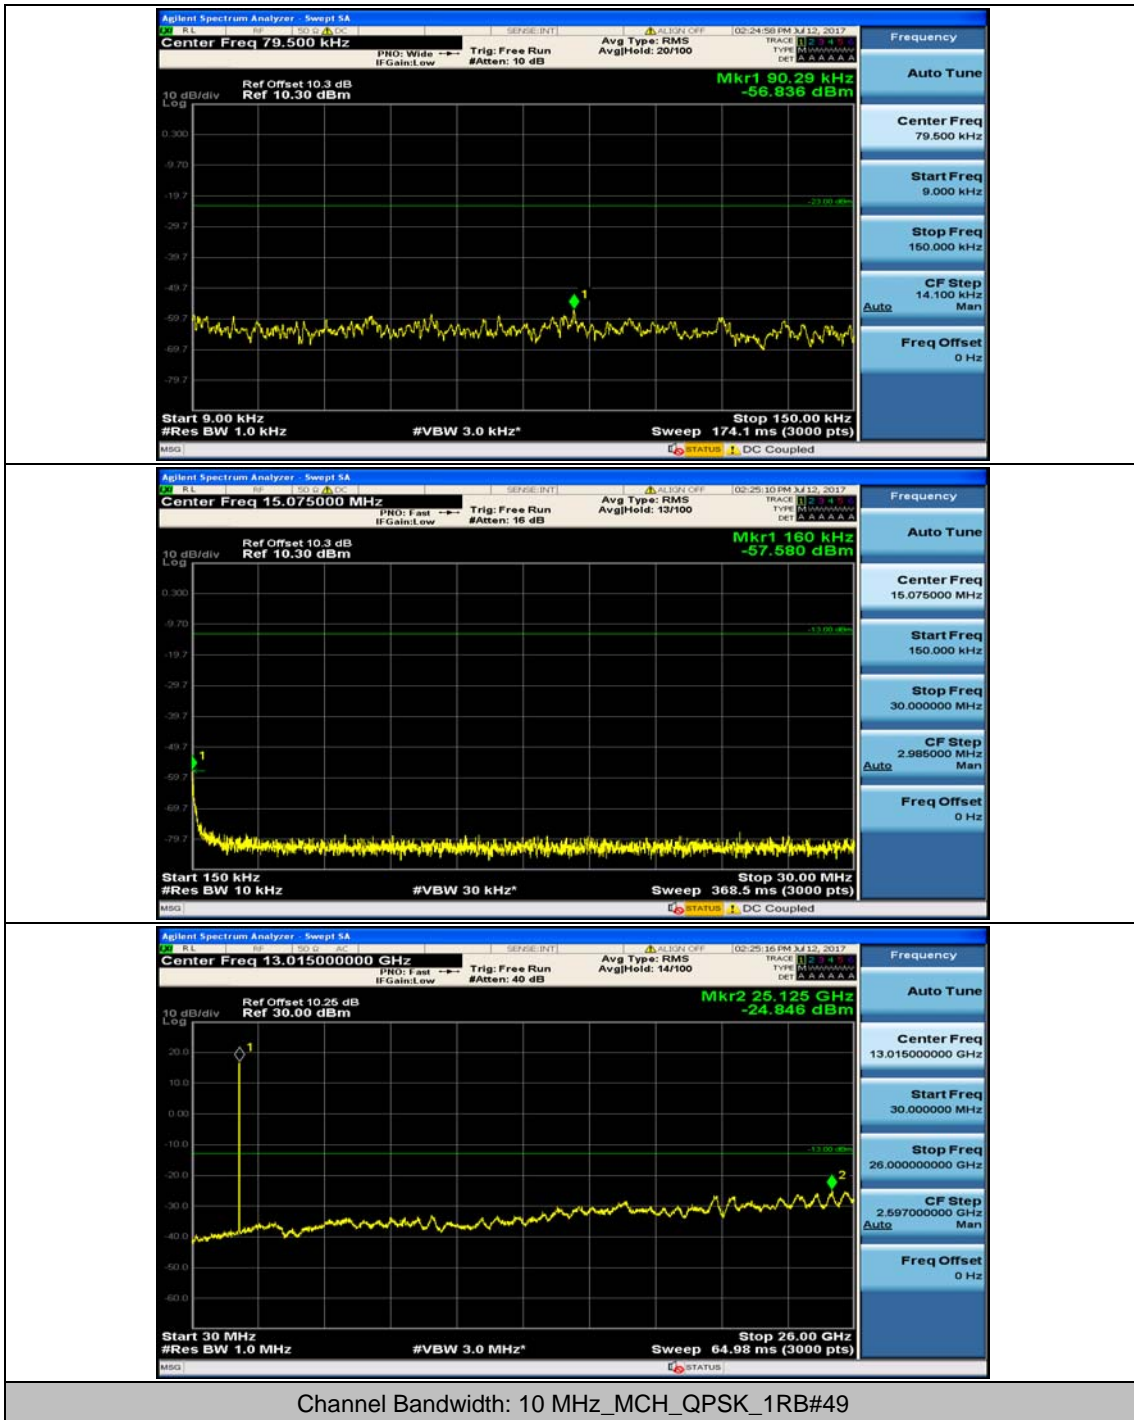

Channel Bandwidth: 5 MHz

Channel Bandwidth: 10 MHz

Channel Bandwidth: 10 MHz_MCH_16QAM_1RB#49