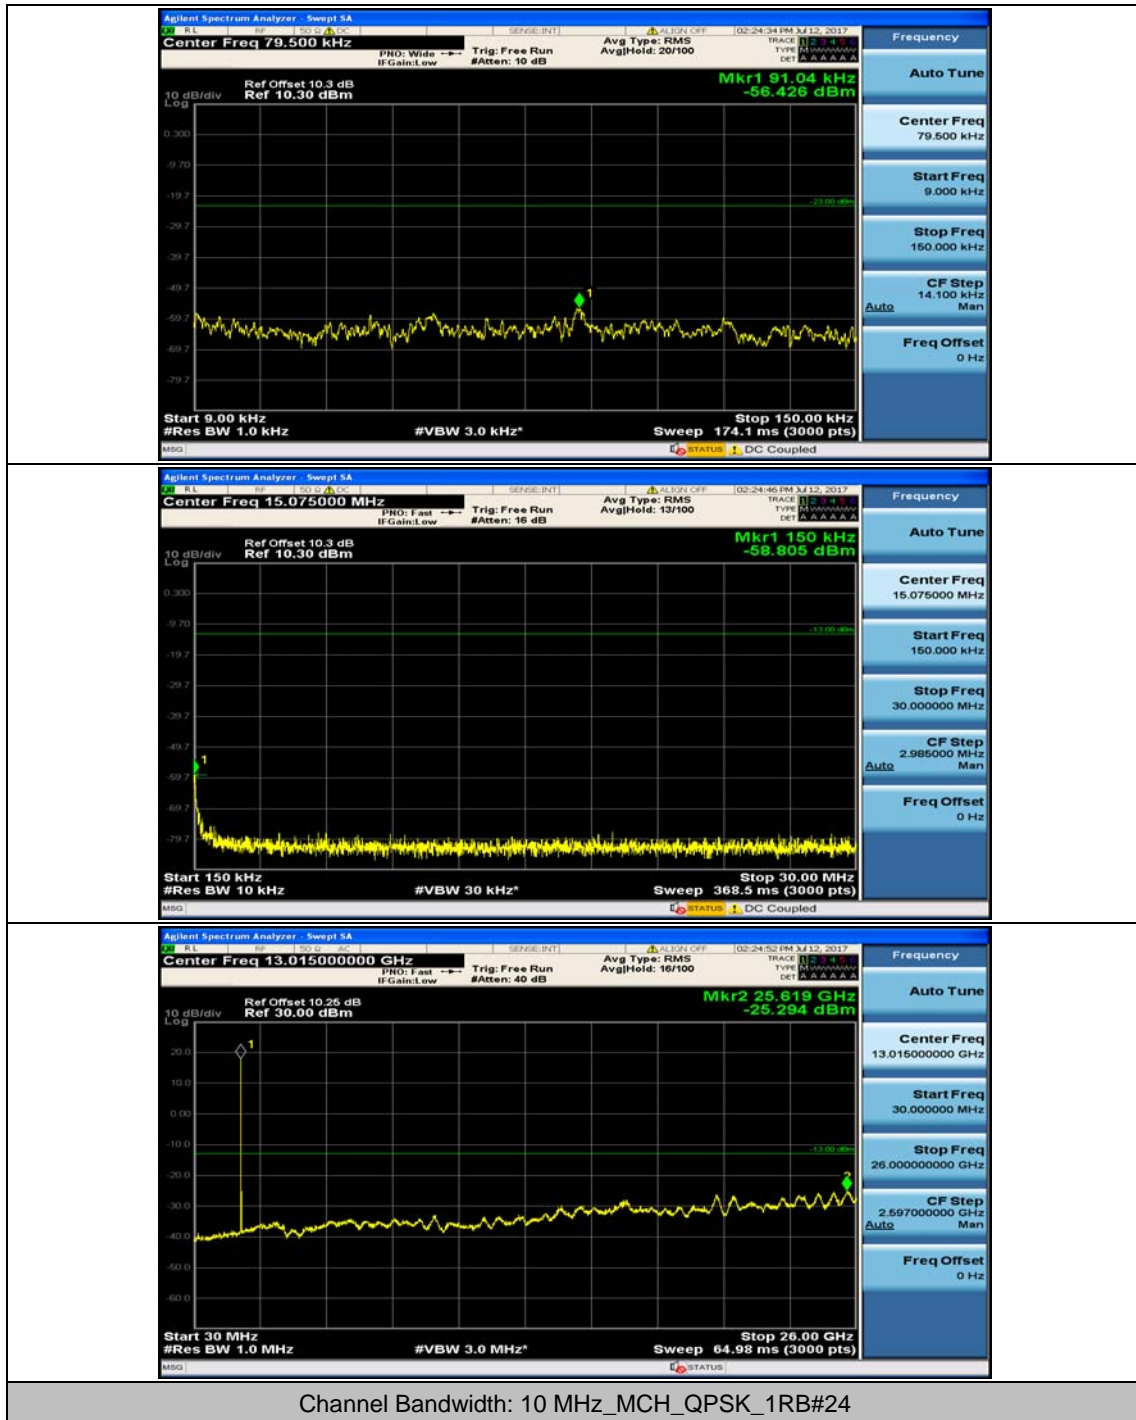

Channel Bandwidth: 5 MHz

Channel Bandwidth: 10 MHz

Channel Bandwidth: 10 MHz_MCH_16QAM_1RB#49