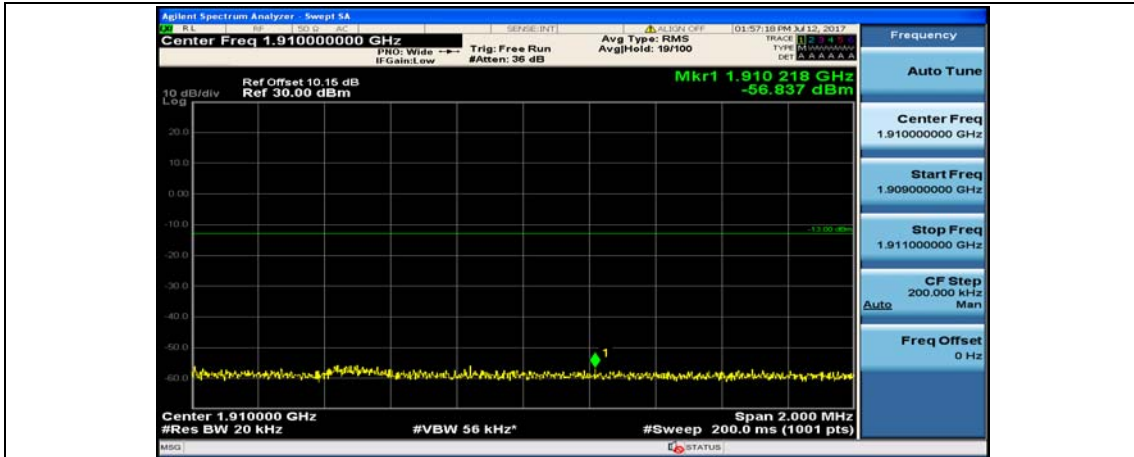

(Channel Bandwidth:20 MHz)_HCH_16QAM_1RB#49