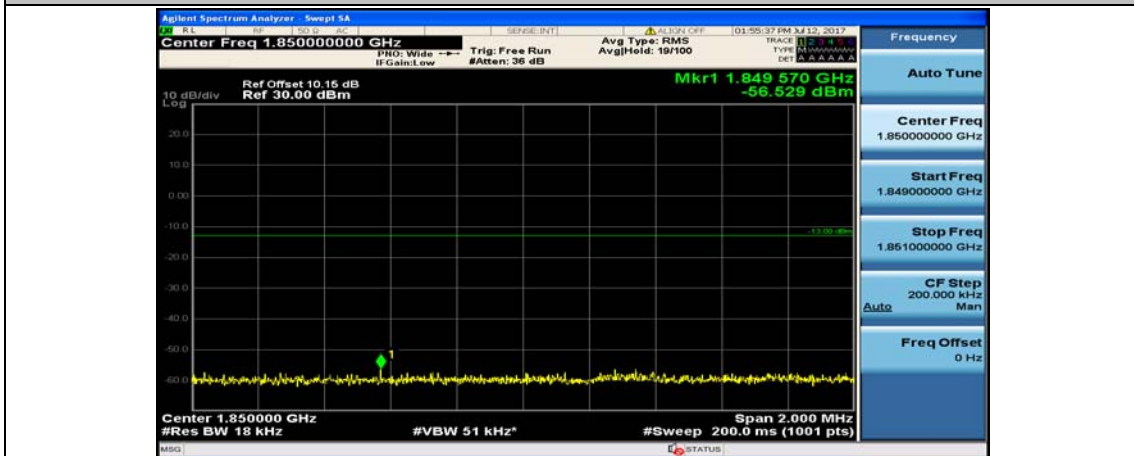

(Channel Bandwidth:20 MHz)_HCH_QPSK_50RB#25

(Channel Bandwidth:20 MHz)_HCH_QPSK_50RB#50

(Channel Bandwidth:20 MHz)_HCH_QPSK_100RB#0

(Channel Bandwidth:20 MHz)_LCH_16QAM_1RB#0

(Channel Bandwidth:20 MHz)_LCH_16QAM_1RB#49