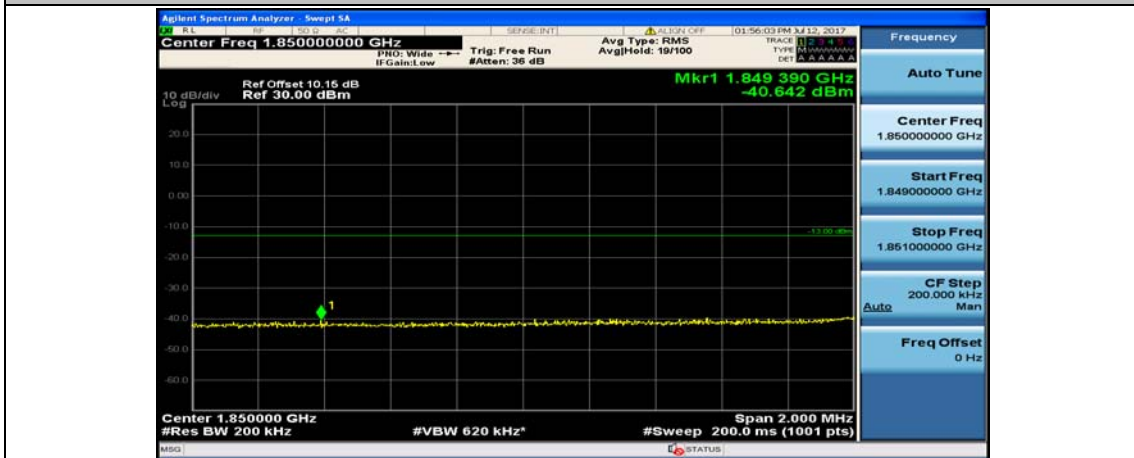

Channel Bandwidth: 20 MHz

(Channel Bandwidth:20 MHz)_LCH_QPSK_1RB#49

(Channel Bandwidth:20 MHz)_LCH_QPSK_1RB#99

(Channel Bandwidth:20 MHz)_LCH_QPSK_50RB#0

(Channel Bandwidth:20 MHz)_LCH_QPSK_50RB#25

(Channel Bandwidth:20 MHz)_LCH_QPSK_50RB#50