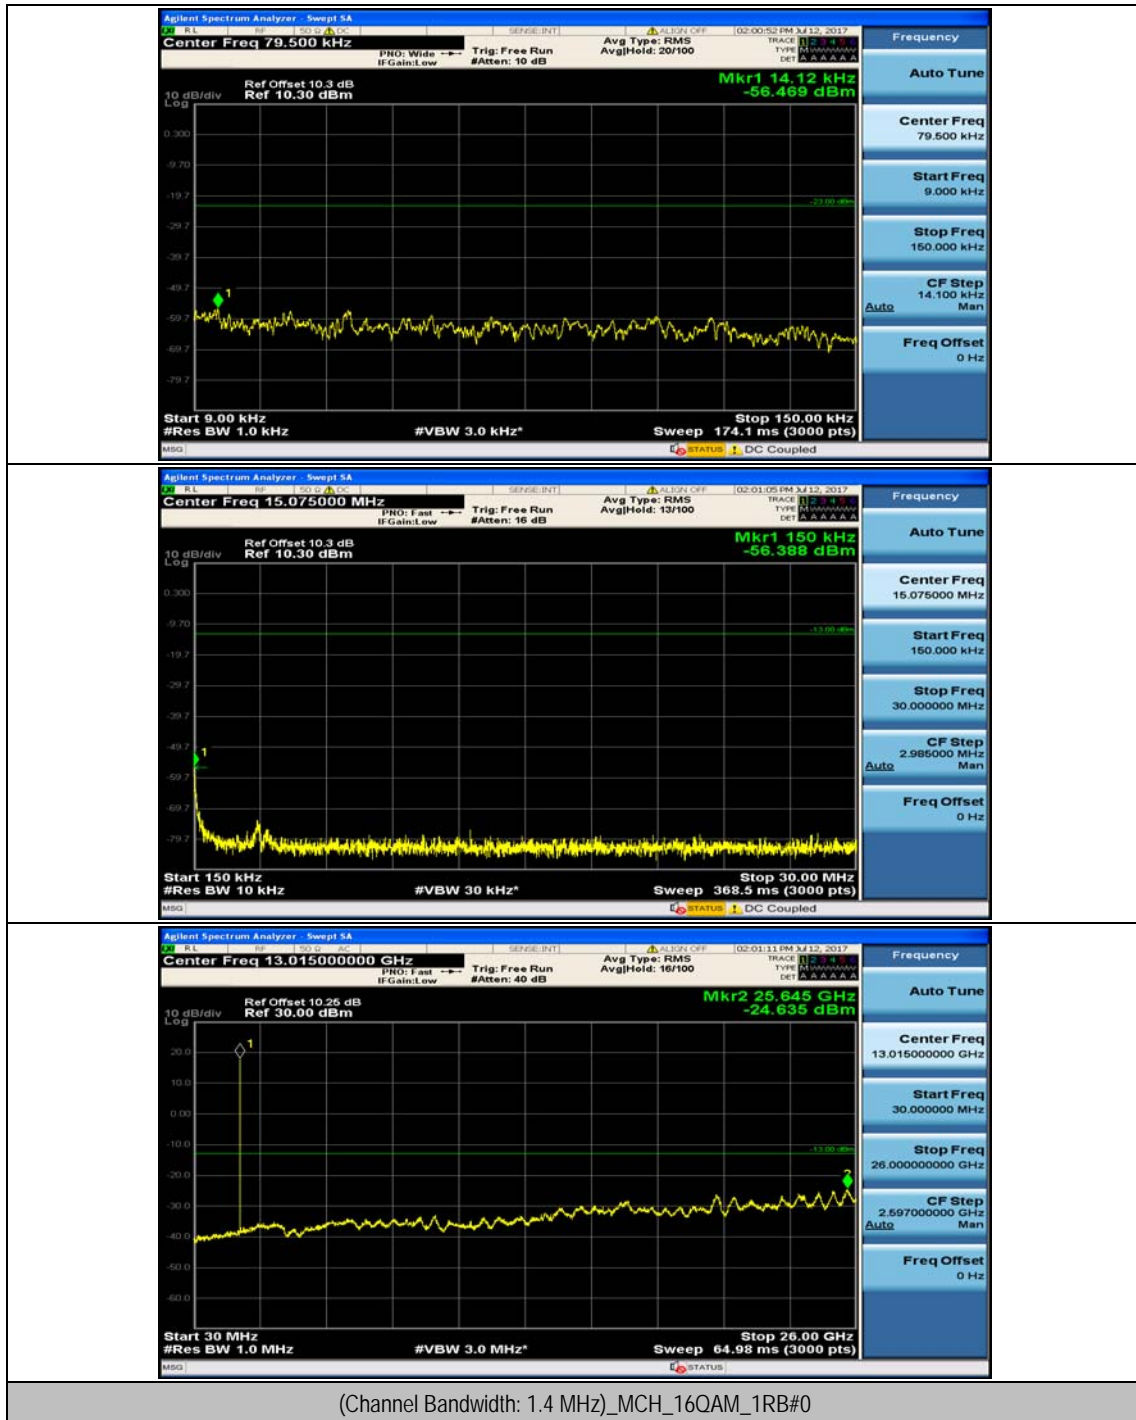

(Channel Bandwidth: 1.4 MHz)_MCH_QPSK_1RB#3

Channel Bandwidth: 3 MHz