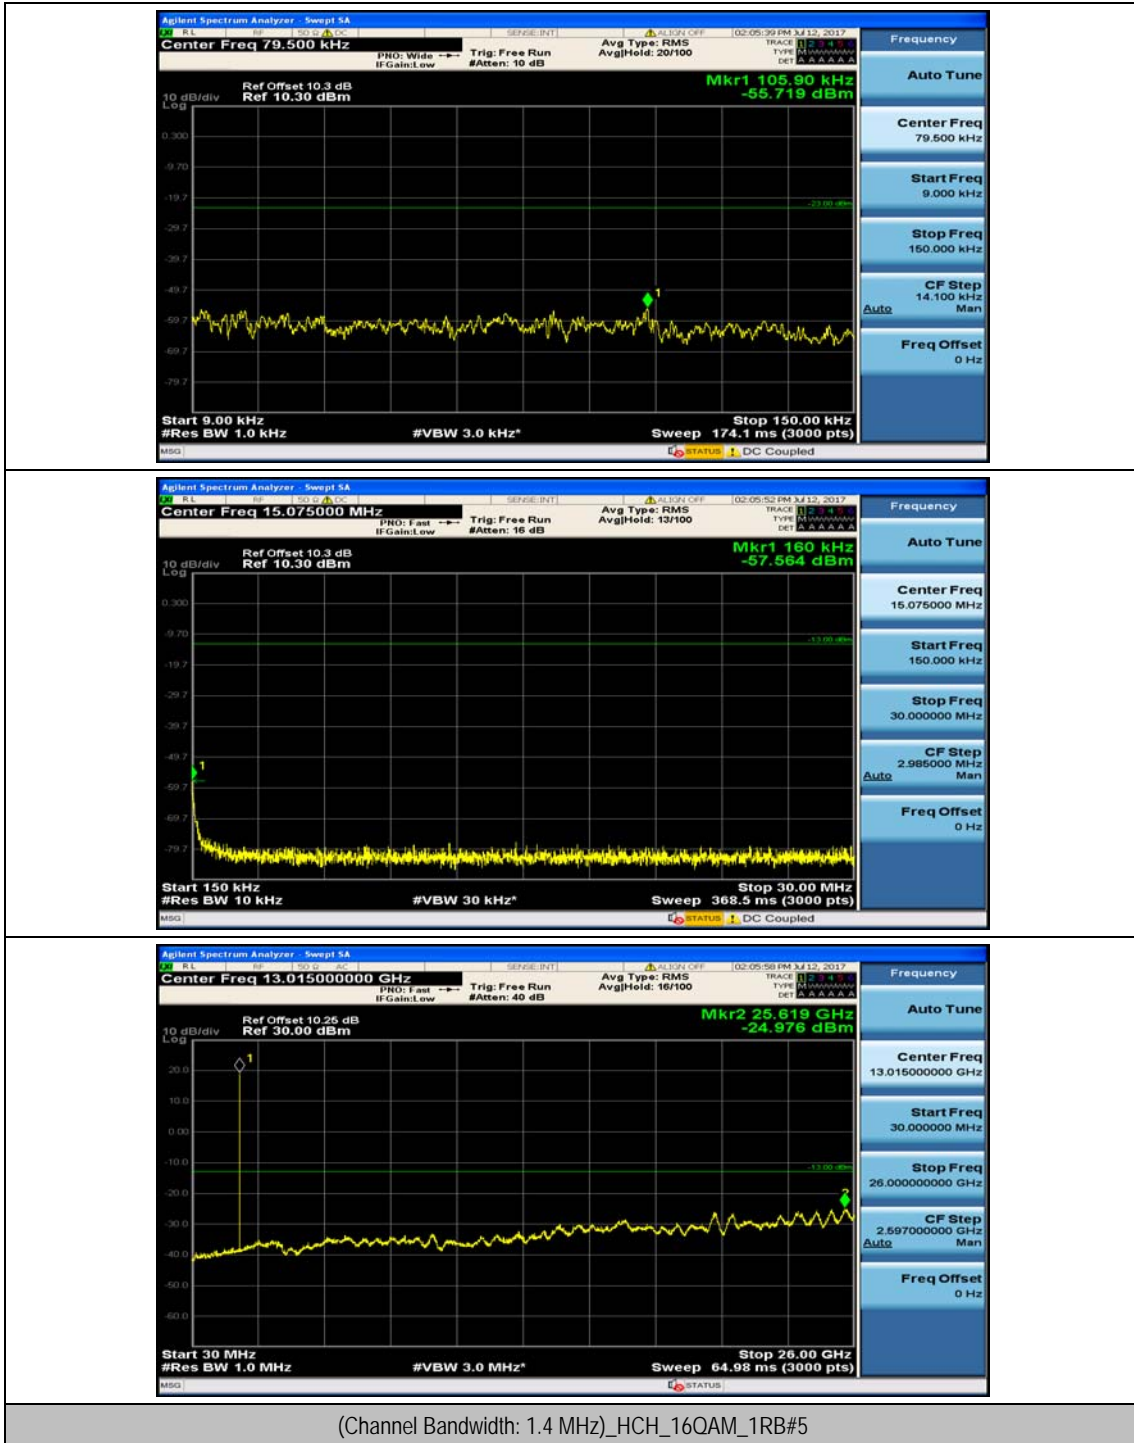

(Channel Bandwidth: 1.4 MHz)_MCH_QPSK_1RB#3

Channel Bandwidth: 3 MHz