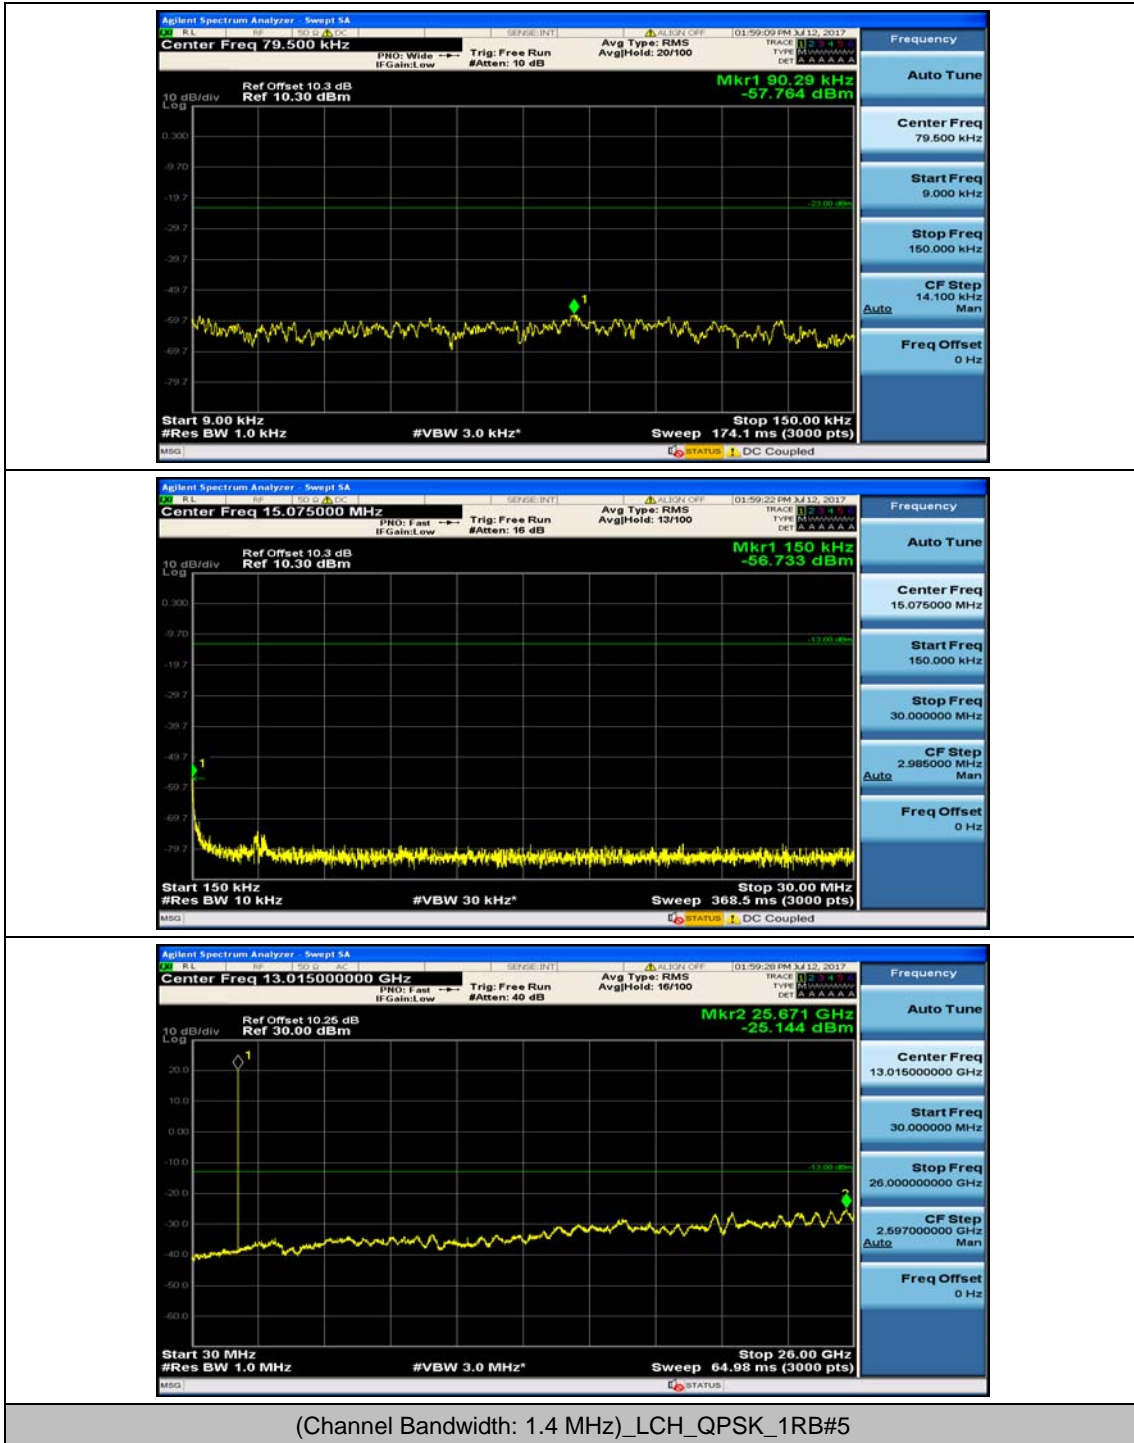

(Channel Bandwidth:20 MHz)_HCH_16QAM_50RB#50

(Channel Bandwidth:20 MHz)_HCH_16QAM_100RB#0

Appendix E: Conducted Spurious Emission

Test Graphs

Channel Bandwidth: 1.4 MHz

(Channel Bandwidth: 1.4 MHz)_MCH_QPSK_1RB#0