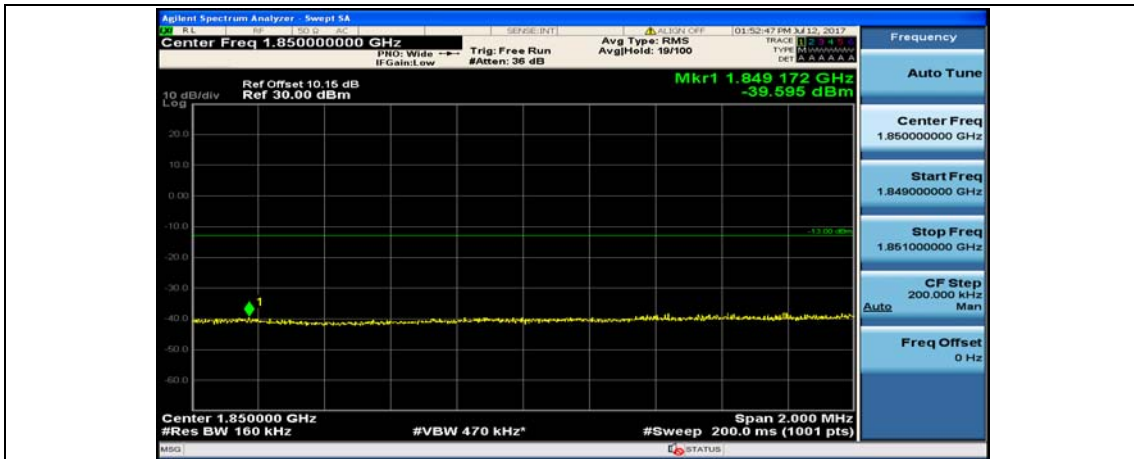

Channel Bandwidth: 10 MHz_HCH_16QAM_25RB#25

Channel Bandwidth: 10 MHz_HCH_16QAM_50RB#0

Channel Bandwidth: 15 MHz

(Channel Bandwidth:15 MHz)_LCH_QPSK_1RB#0

(Channel Bandwidth:15 MHz)_LCH_QPSK_1RB#37

(Channel Bandwidth:15 MHz)_LCH_QPSK_1RB#74

(Channel Bandwidth:15 MHz)_LCH_QPSK_37RB#0

(Channel Bandwidth:15 MHz)_LCH_QPSK_37RB#18

(Channel Bandwidth:15 MHz)_LCH_QPSK_37RB#38

(Channel Bandwidth:15 MHz)_LCH_QPSK_75RB#0

(Channel Bandwidth:15 MHz)_HCH_QPSK_1RB#0