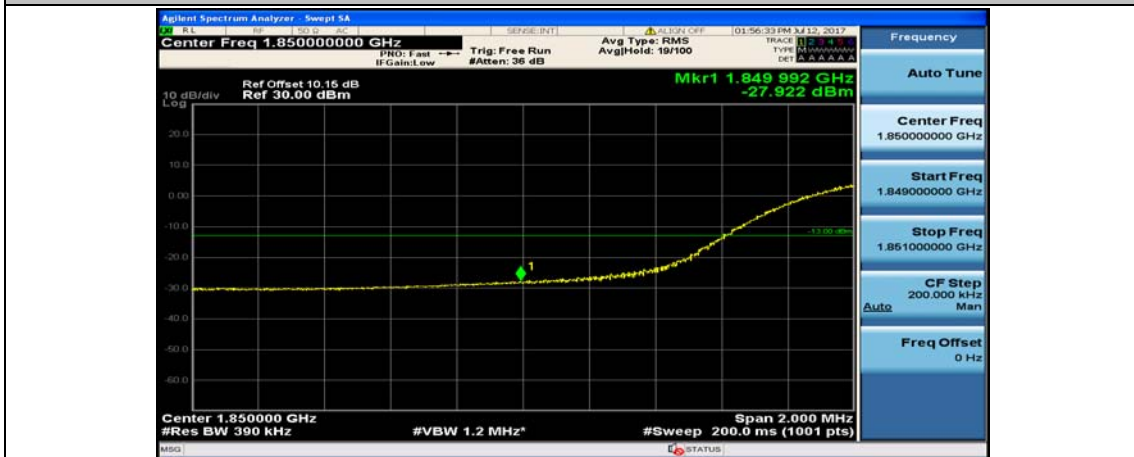

(Channel Bandwidth:20 MHz)_LCH_QPSK_100RB#0