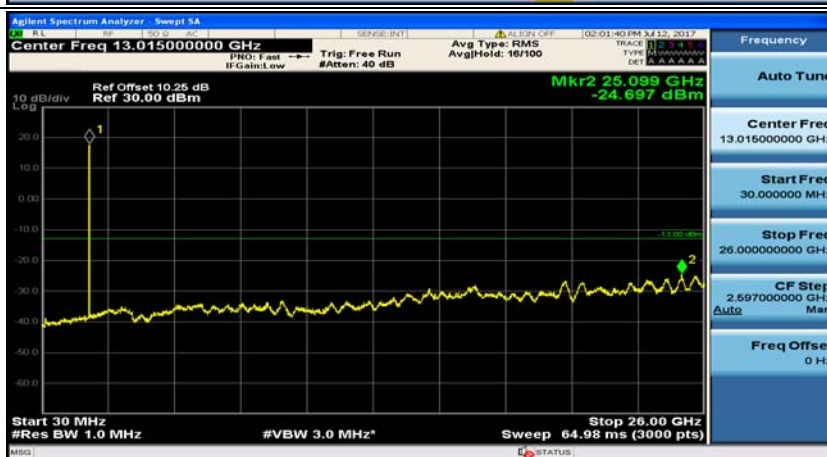

(Channel Bandwidth:20 MHz)_HCH_16QAM_50RB#50

(Channel Bandwidth:20 MHz)_HCH_16QAM_100RB#0

Appendix E: Conducted Spurious Emission

Test Graphs

Channel Bandwidth: 1.4 MHz

(Channel Bandwidth: 1.4 MHz)_MCH_QPSK_1RB#0