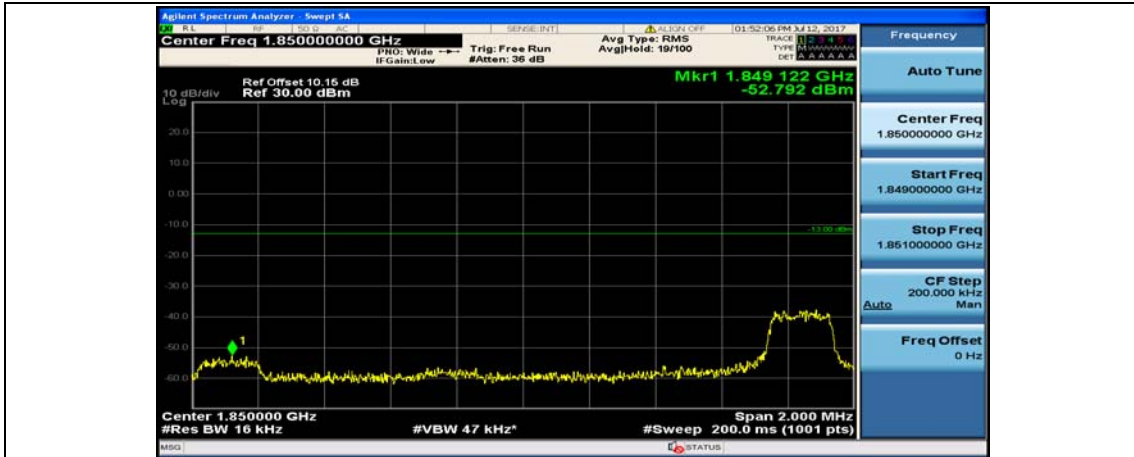

Channel Bandwidth: 10 MHz_HCH_16QAM_25RB#25

Channel Bandwidth: 10 MHz_HCH_16QAM_50RB#0

Channel Bandwidth: 15 MHz

(Channel Bandwidth:15 MHz)_LCH_QPSK_1RB#0

(Channel Bandwidth:15 MHz)_LCH_QPSK_1RB#37

(Channel Bandwidth:15 MHz)_LCH_QPSK_1RB#74

(Channel Bandwidth:15 MHz)_LCH_QPSK_37RB#0

(Channel Bandwidth:15 MHz)_LCH_QPSK_37RB#18

(Channel Bandwidth:15 MHz)_LCH_QPSK_37RB#38

(Channel Bandwidth:15 MHz)_LCH_QPSK_75RB#0

(Channel Bandwidth:15 MHz)_HCH_QPSK_1RB#0