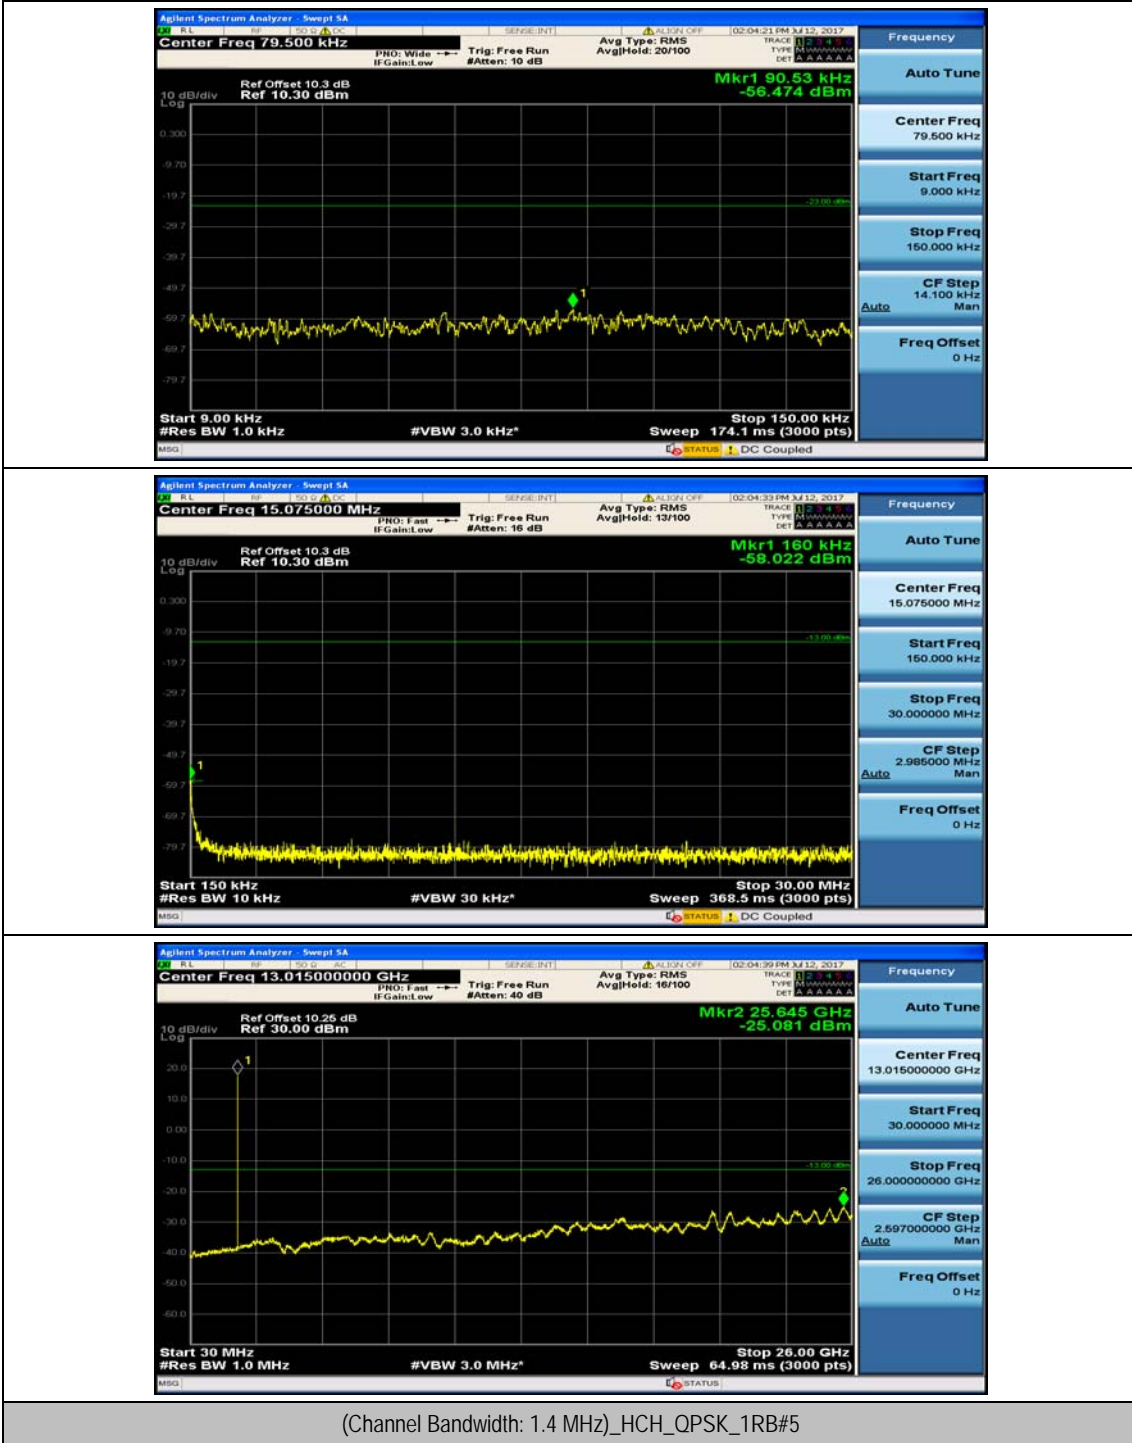

(Channel Bandwidth:20 MHz)_HCH_16QAM_50RB#50

(Channel Bandwidth:20 MHz)_HCH_16QAM_100RB#0

Appendix E: Conducted Spurious Emission

Test Graphs

Channel Bandwidth: 1.4 MHz

(Channel Bandwidth: 1.4 MHz)_MCH_QPSK_1RB#0

(Channel Bandwidth: 1.4 MHz)_MCH_QPSK_1RB#3

Channel Bandwidth: 3 MHz