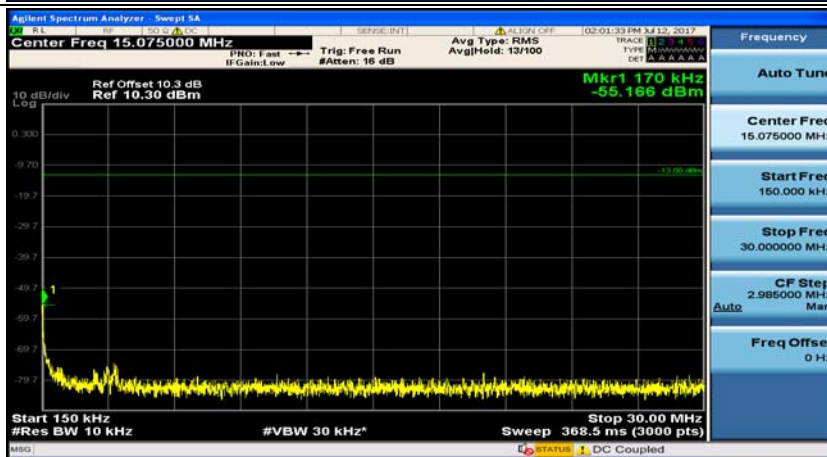

(Channel Bandwidth:20 MHz)_HCH_16QAM_50RB#50

(Channel Bandwidth:20 MHz)_HCH_16QAM_100RB#0

Appendix E: Conducted Spurious Emission

Test Graphs

Channel Bandwidth: 1.4 MHz

(Channel Bandwidth: 1.4 MHz)_MCH_QPSK_1RB#0