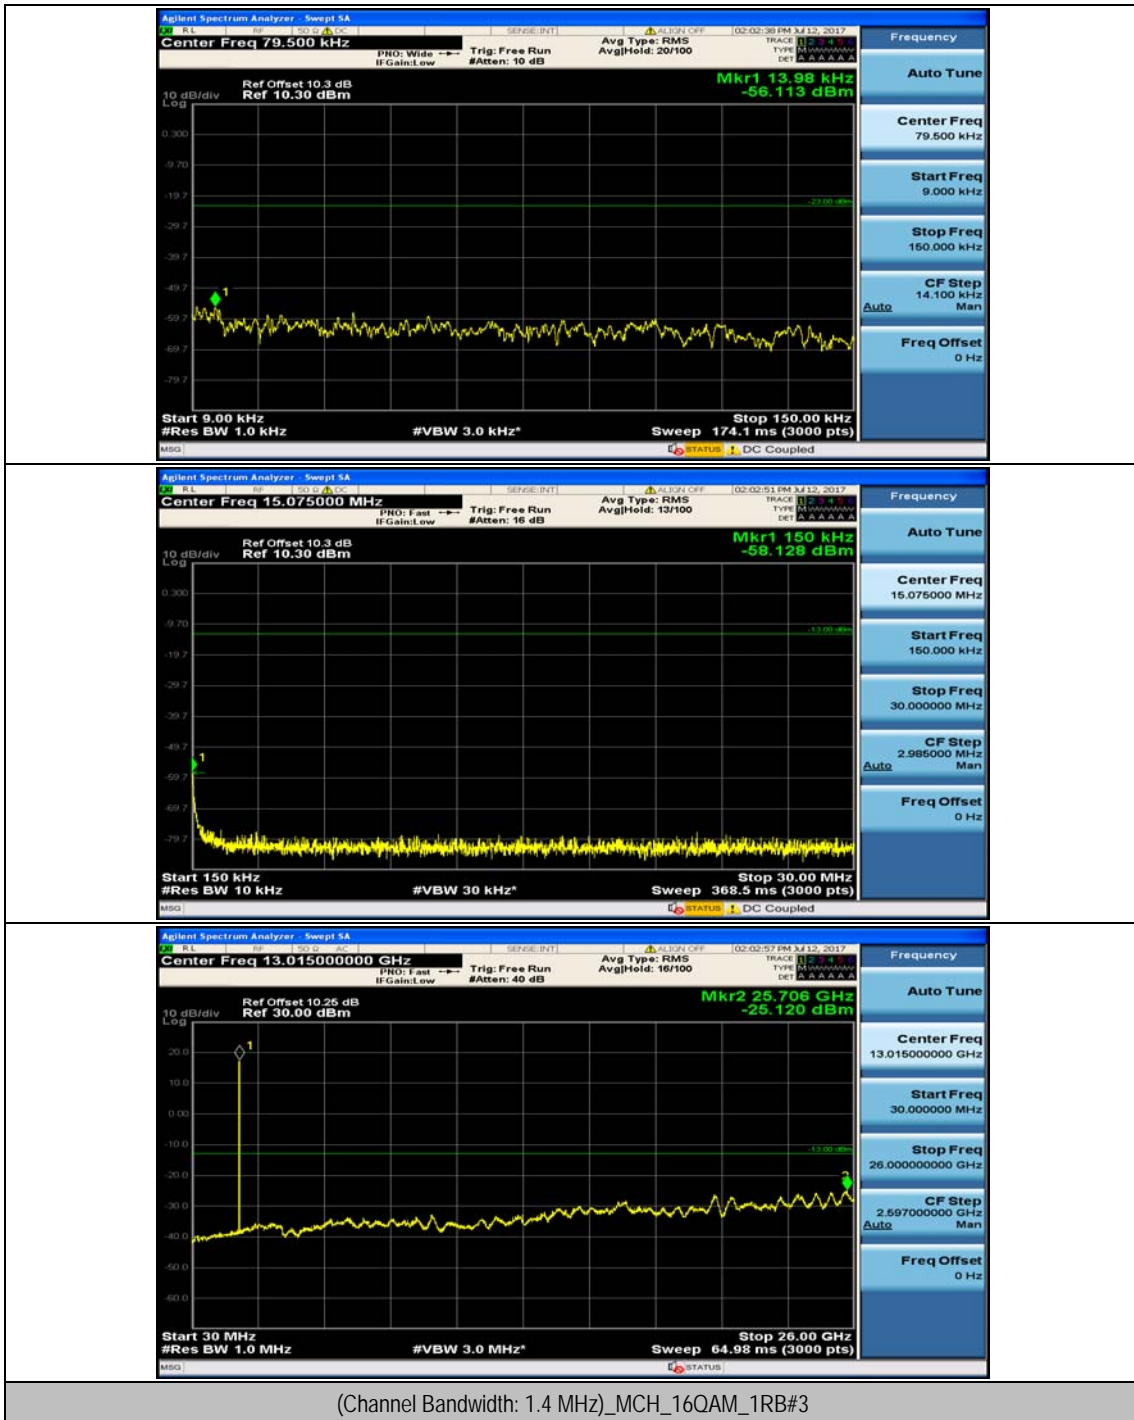

(Channel Bandwidth: 1.4 MHz)_MCH_QPSK_1RB#3

Channel Bandwidth: 3 MHz