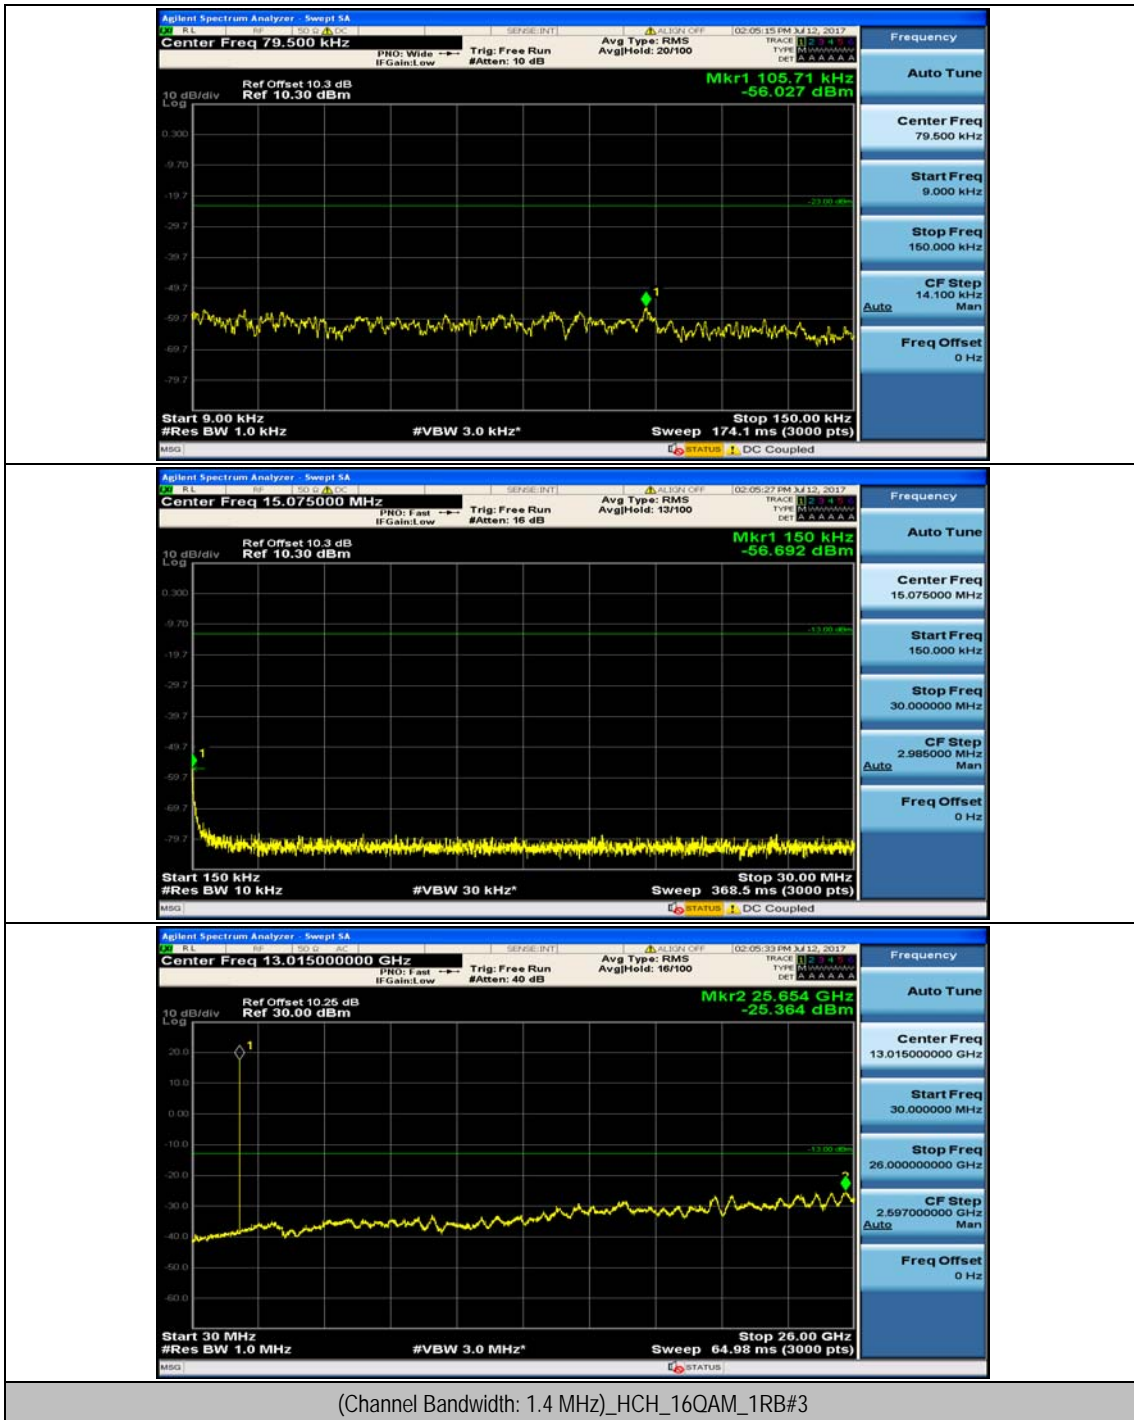

(Channel Bandwidth: 1.4 MHz)_MCH_QPSK_1RB#3

Channel Bandwidth: 3 MHz