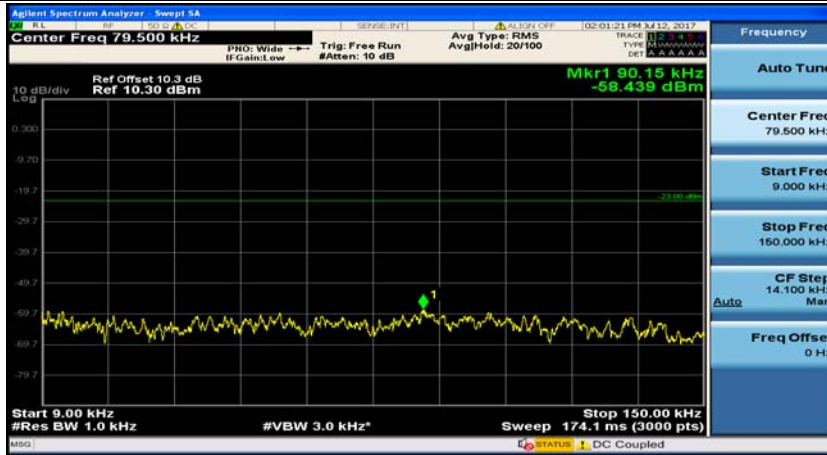

(Channel Bandwidth:20 MHz)_HCH_16QAM_50RB#50

(Channel Bandwidth:20 MHz)_HCH_16QAM_100RB#0

Appendix E: Conducted Spurious Emission

Test Graphs

Channel Bandwidth: 1.4 MHz

(Channel Bandwidth: 1.4 MHz)_MCH_QPSK_1RB#0