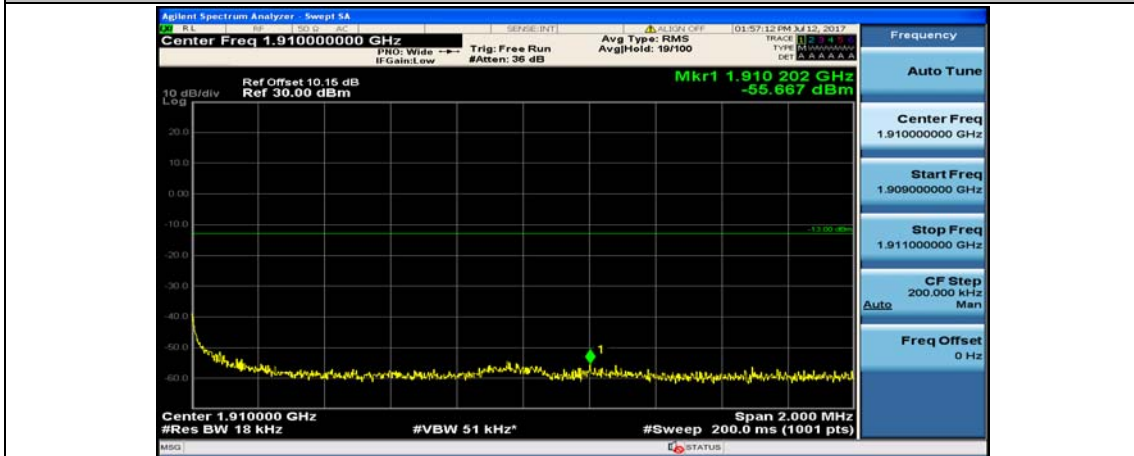

(Channel Bandwidth:20 MHz)_HCH_16QAM_1RB#0