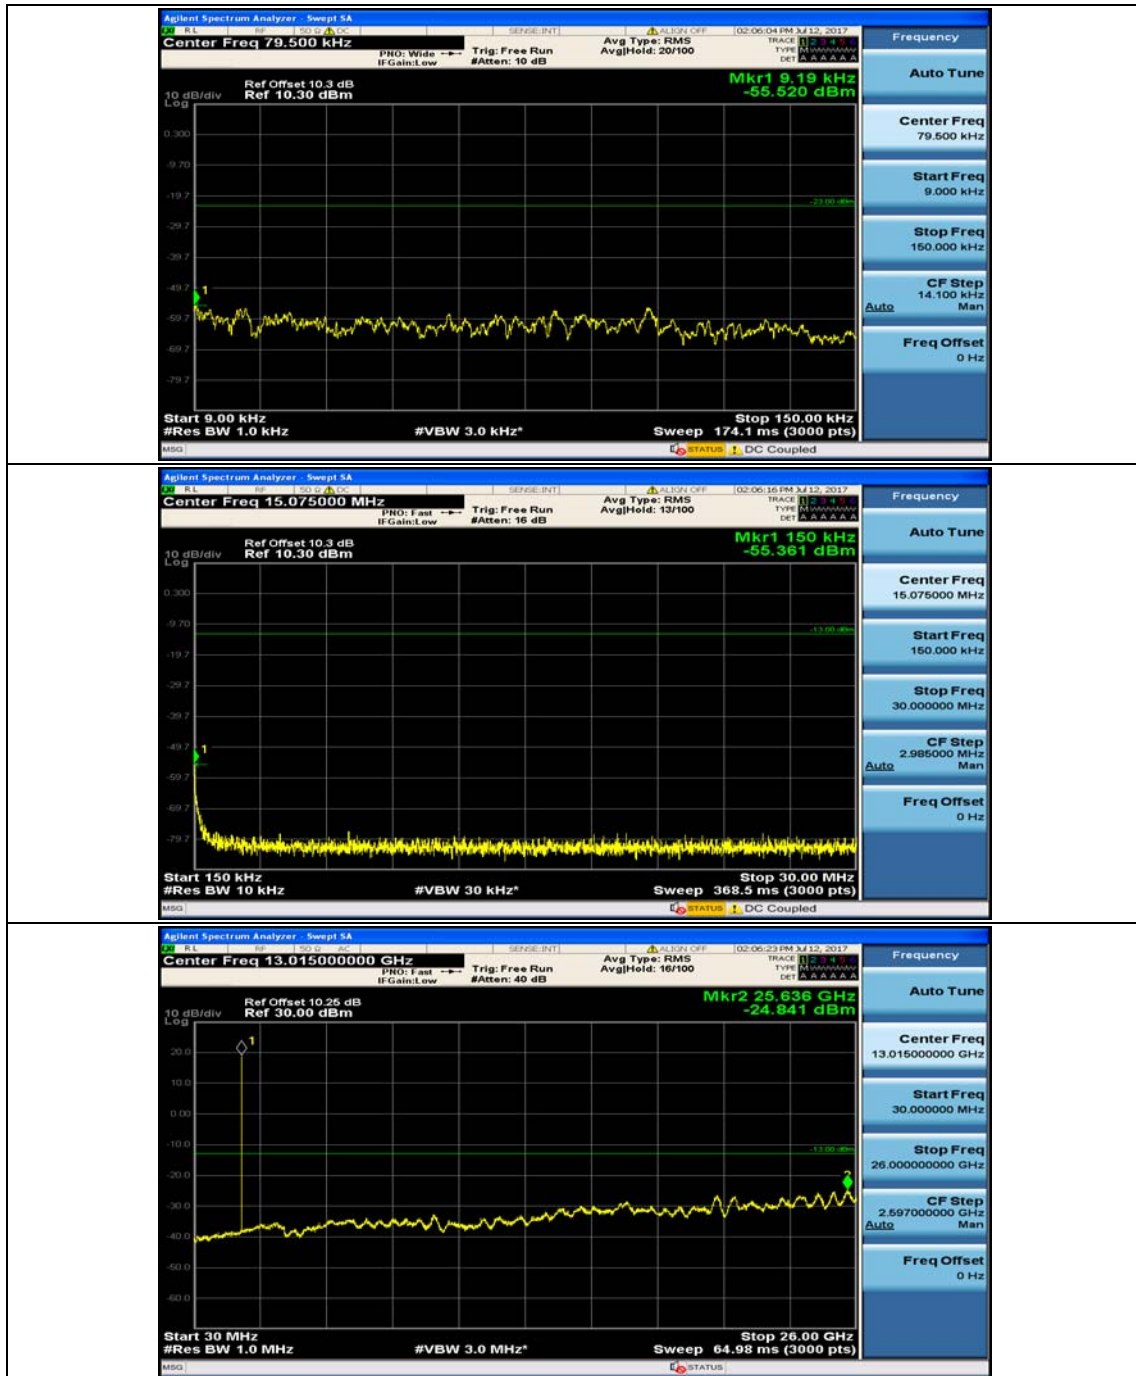

(Channel Bandwidth: 1.4 MHz)_MCH_QPSK_1RB#3

Channel Bandwidth: 3 MHz