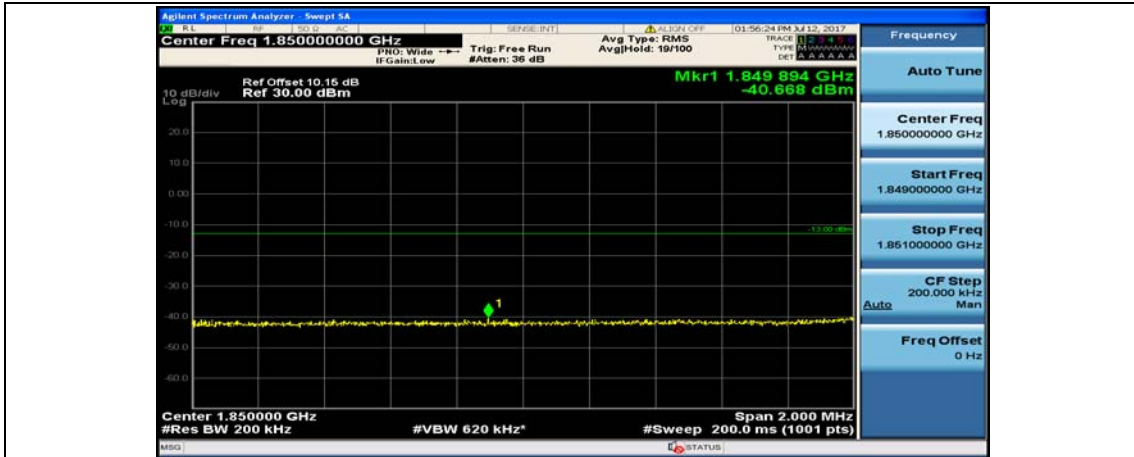

(Channel Bandwidth:20 MHz)_LCH_16QAM_1RB#99

(Channel Bandwidth:20 MHz)_LCH_16QAM_50RB#0

(Channel Bandwidth:20 MHz)_LCH_16QAM_50RB#25

(Channel Bandwidth:20 MHz)_LCH_16QAM_50RB#50

(Channel Bandwidth:20 MHz)_LCH_16QAM_100RB#0