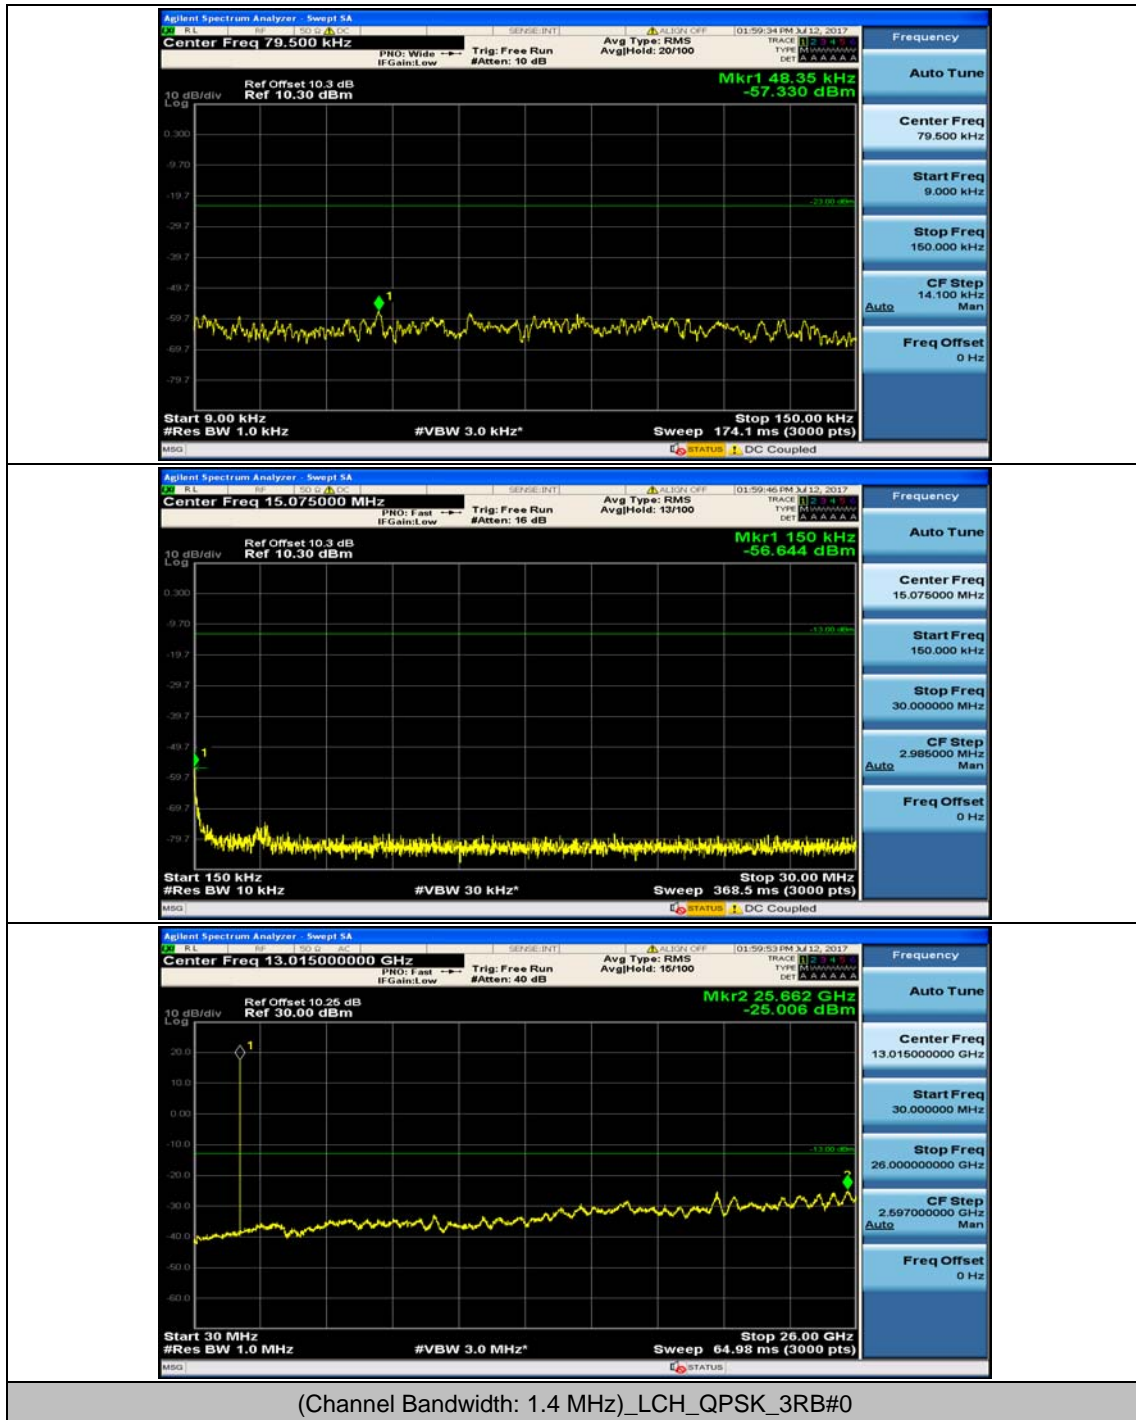

(Channel Bandwidth:20 MHz)_HCH_16QAM_50RB#50

(Channel Bandwidth:20 MHz)_HCH_16QAM_100RB#0

Appendix E: Conducted Spurious Emission

Test Graphs

Channel Bandwidth: 1.4 MHz

(Channel Bandwidth: 1.4 MHz)_MCH_QPSK_1RB#0

(Channel Bandwidth: 1.4 MHz)_MCH_QPSK_1RB#3

Channel Bandwidth: 3 MHz