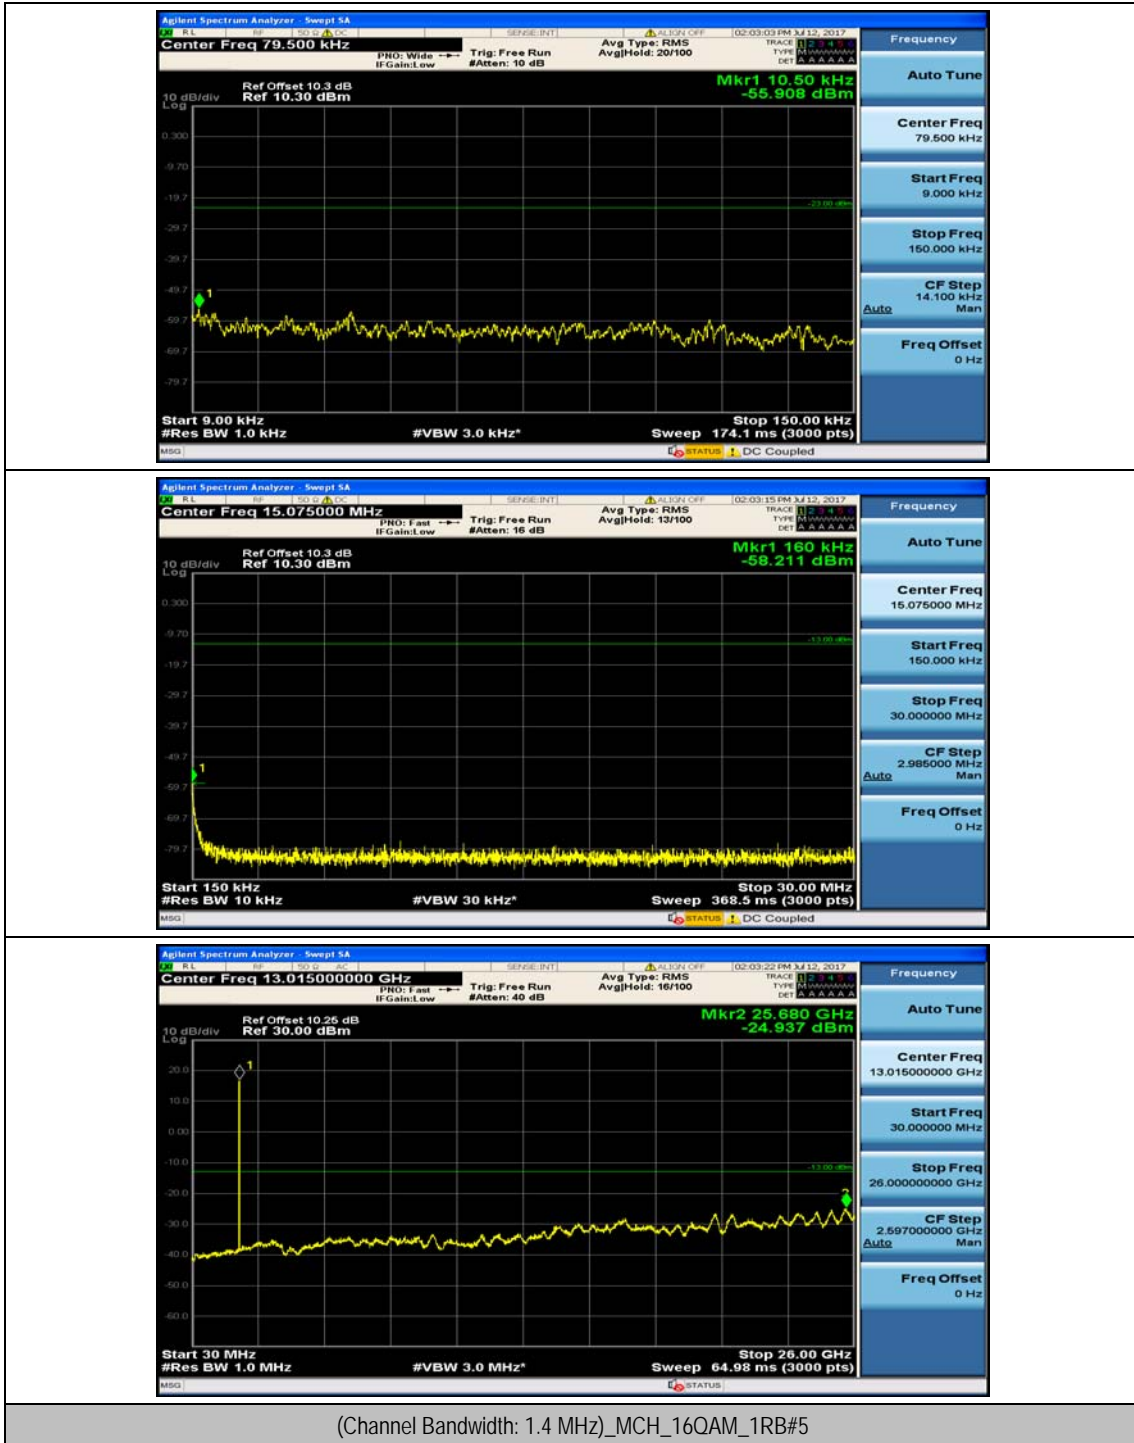

(Channel Bandwidth: 1.4 MHz)_MCH_QPSK_1RB#3

Channel Bandwidth: 3 MHz