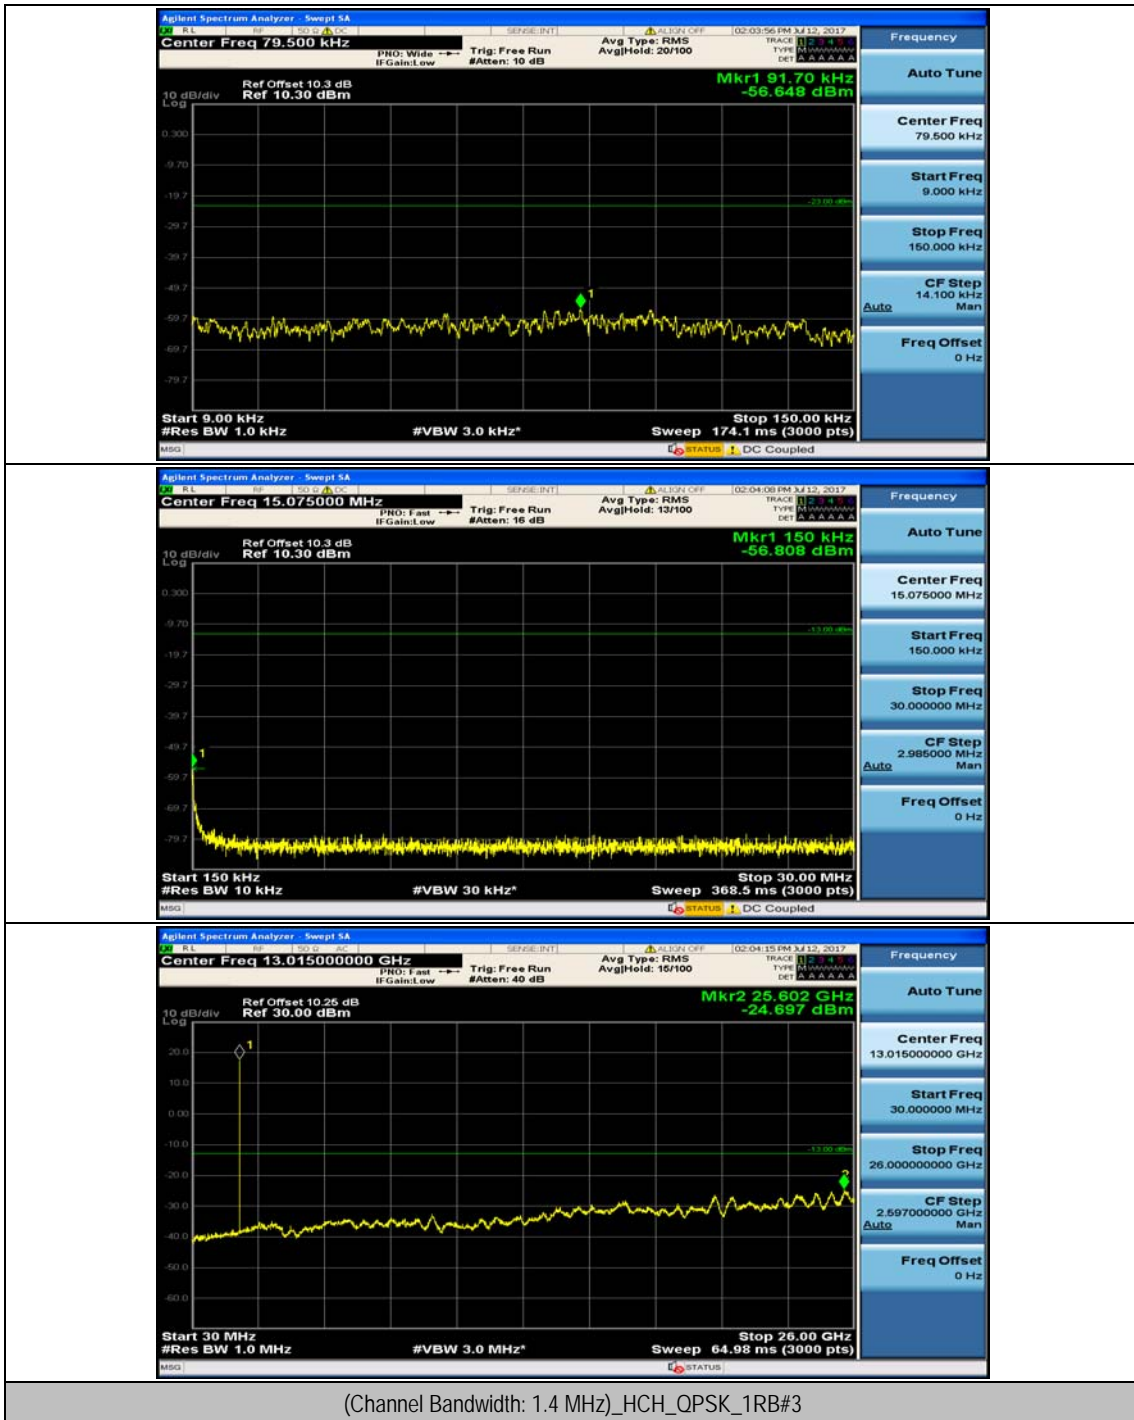

(Channel Bandwidth:20 MHz)_HCH_16QAM_50RB#50

(Channel Bandwidth:20 MHz)_HCH_16QAM_100RB#0

Appendix E: Conducted Spurious Emission

Test Graphs

Channel Bandwidth: 1.4 MHz

(Channel Bandwidth: 1.4 MHz)_MCH_QPSK_1RB#0

(Channel Bandwidth: 1.4 MHz)_MCH_QPSK_1RB#3

Channel Bandwidth: 3 MHz