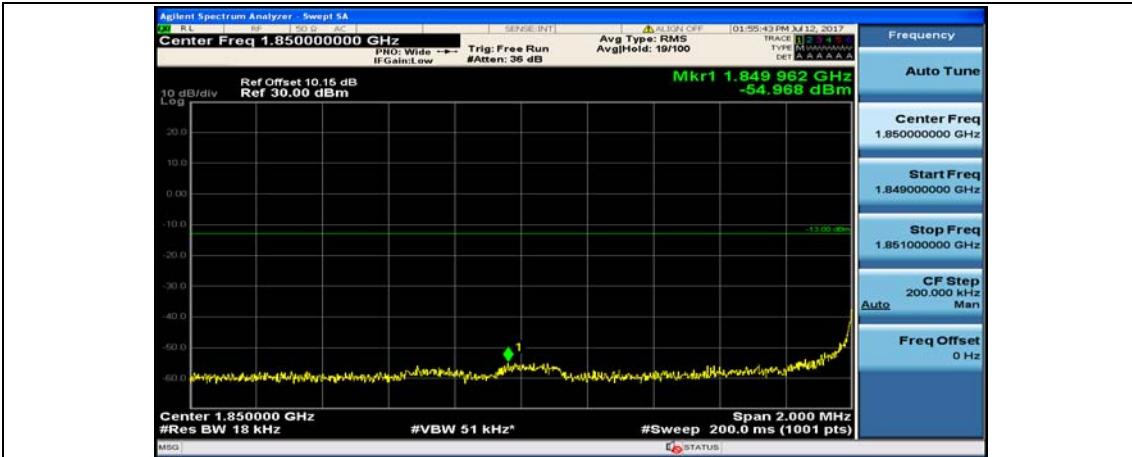

(Channel Bandwidth:20 MHz)_LCH_16QAM_1RB#99