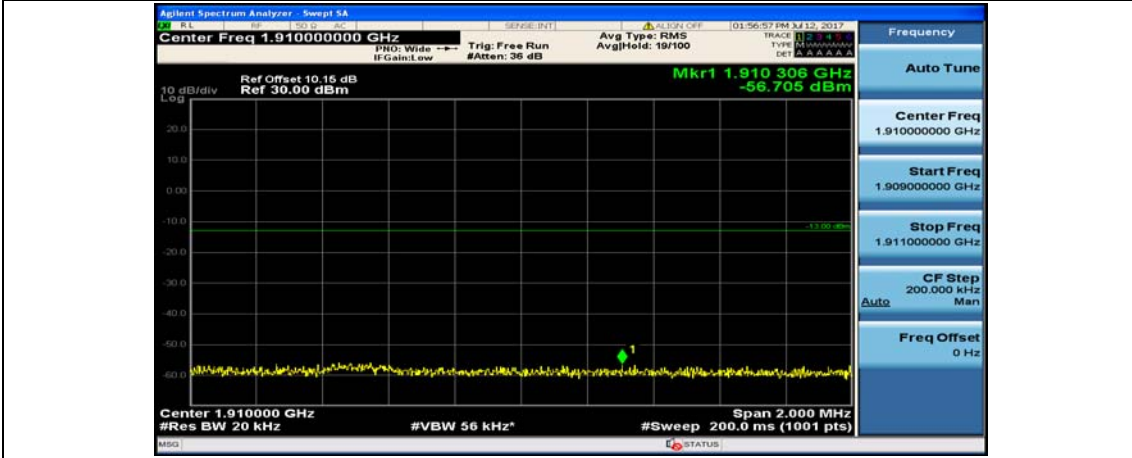

(Channel Bandwidth:20 MHz)_HCH_QPSK_1RB#49