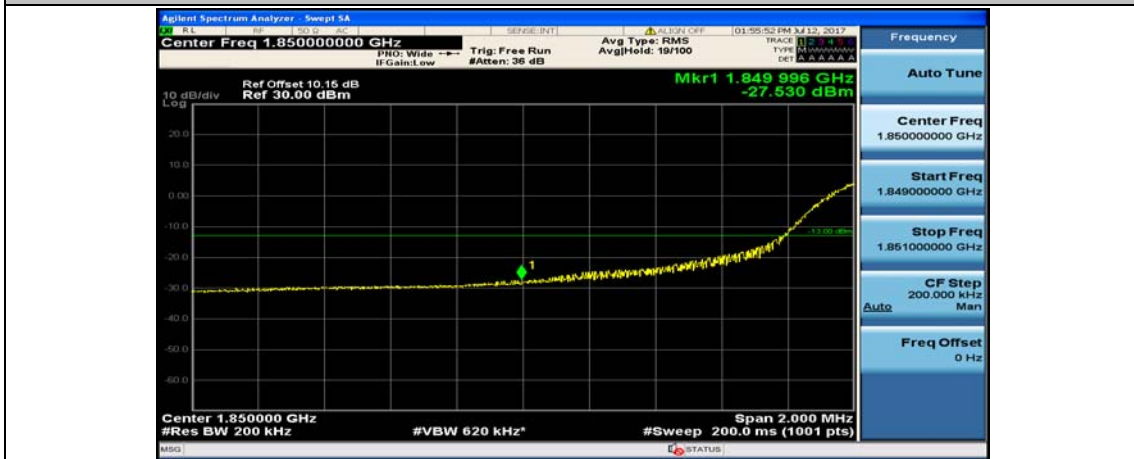

Channel Bandwidth: 20 MHz

(Channel Bandwidth:20 MHz)_LCH_QPSK_1RB#49

(Channel Bandwidth:20 MHz)_LCH_QPSK_1RB#99

(Channel Bandwidth:20 MHz)_LCH_QPSK_50RB#0

(Channel Bandwidth:20 MHz)_LCH_QPSK_50RB#25

(Channel Bandwidth:20 MHz)_LCH_QPSK_50RB#50