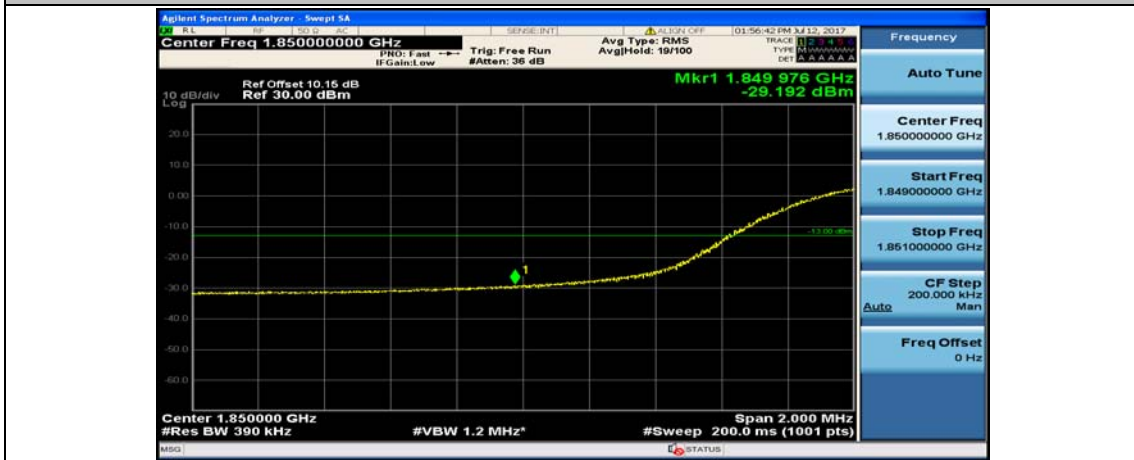

(Channel Bandwidth:20 MHz)_LCH_16QAM_1RB#99

(Channel Bandwidth:20 MHz)_LCH_16QAM_50RB#0

(Channel Bandwidth:20 MHz)_LCH_16QAM_50RB#25

(Channel Bandwidth:20 MHz)_LCH_16QAM_50RB#50

(Channel Bandwidth:20 MHz)_LCH_16QAM_100RB#0