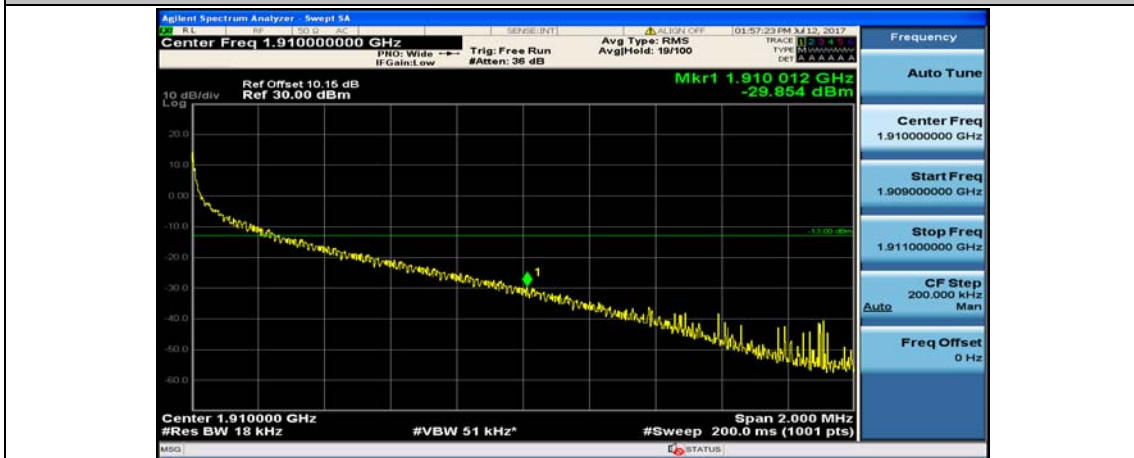

(Channel Bandwidth:20 MHz)_HCH_16QAM_1RB#99