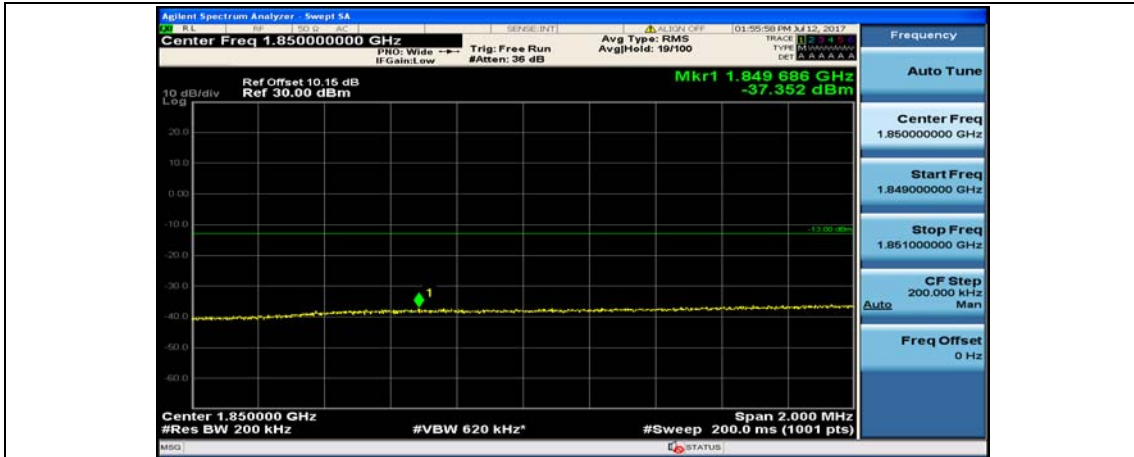

Channel Bandwidth: 20 MHz

(Channel Bandwidth:20 MHz)_LCH_QPSK_1RB#49

(Channel Bandwidth:20 MHz)_LCH_QPSK_1RB#99

(Channel Bandwidth:20 MHz)_LCH_QPSK_50RB#0

(Channel Bandwidth:20 MHz)_LCH_QPSK_50RB#25

(Channel Bandwidth:20 MHz)_LCH_QPSK_50RB#50