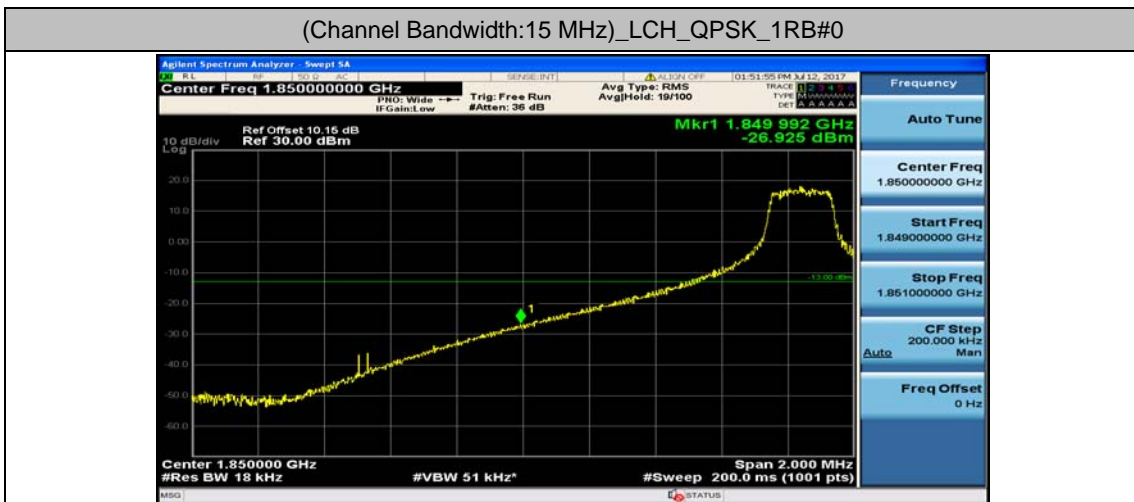

Channel Bandwidth: 10 MHz_HCH_16QAM_25RB#25

Channel Bandwidth: 10 MHz_HCH_16QAM_50RB#0

Channel Bandwidth: 15 MHz

(Channel Bandwidth:15 MHz)_LCH_QPSK_1RB#0

(Channel Bandwidth:15 MHz)_LCH_QPSK_1RB#37

(Channel Bandwidth:15 MHz)_LCH_QPSK_1RB#74