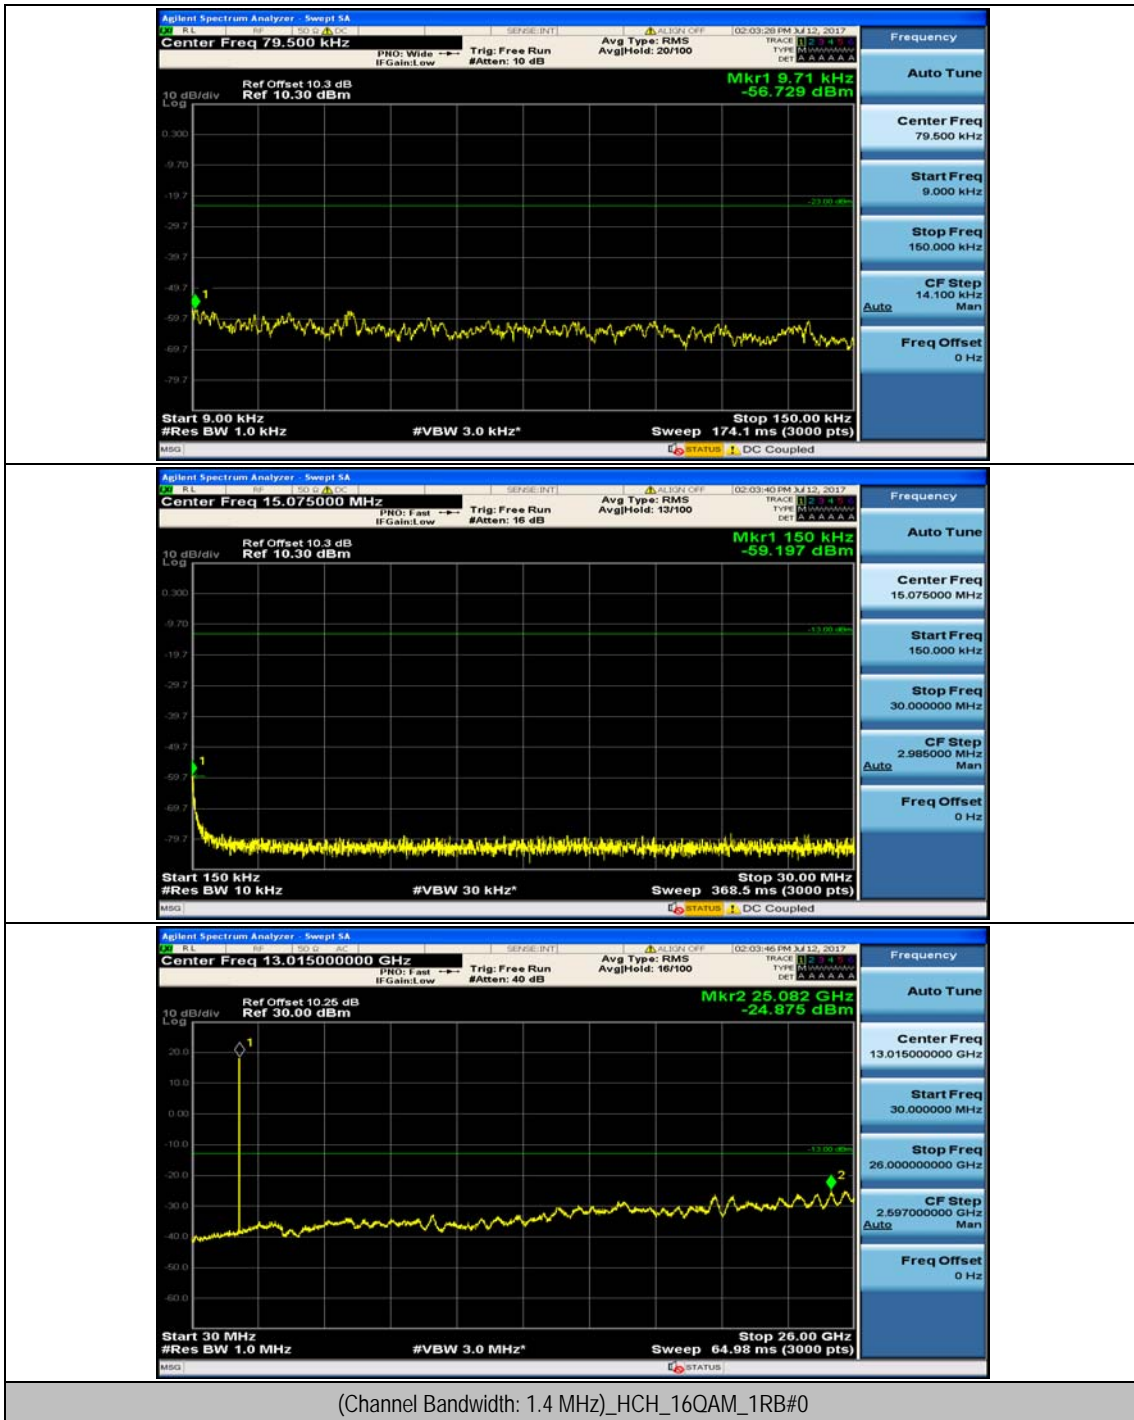

(Channel Bandwidth: 1.4 MHz)_MCH_QPSK_1RB#3

Channel Bandwidth: 3 MHz