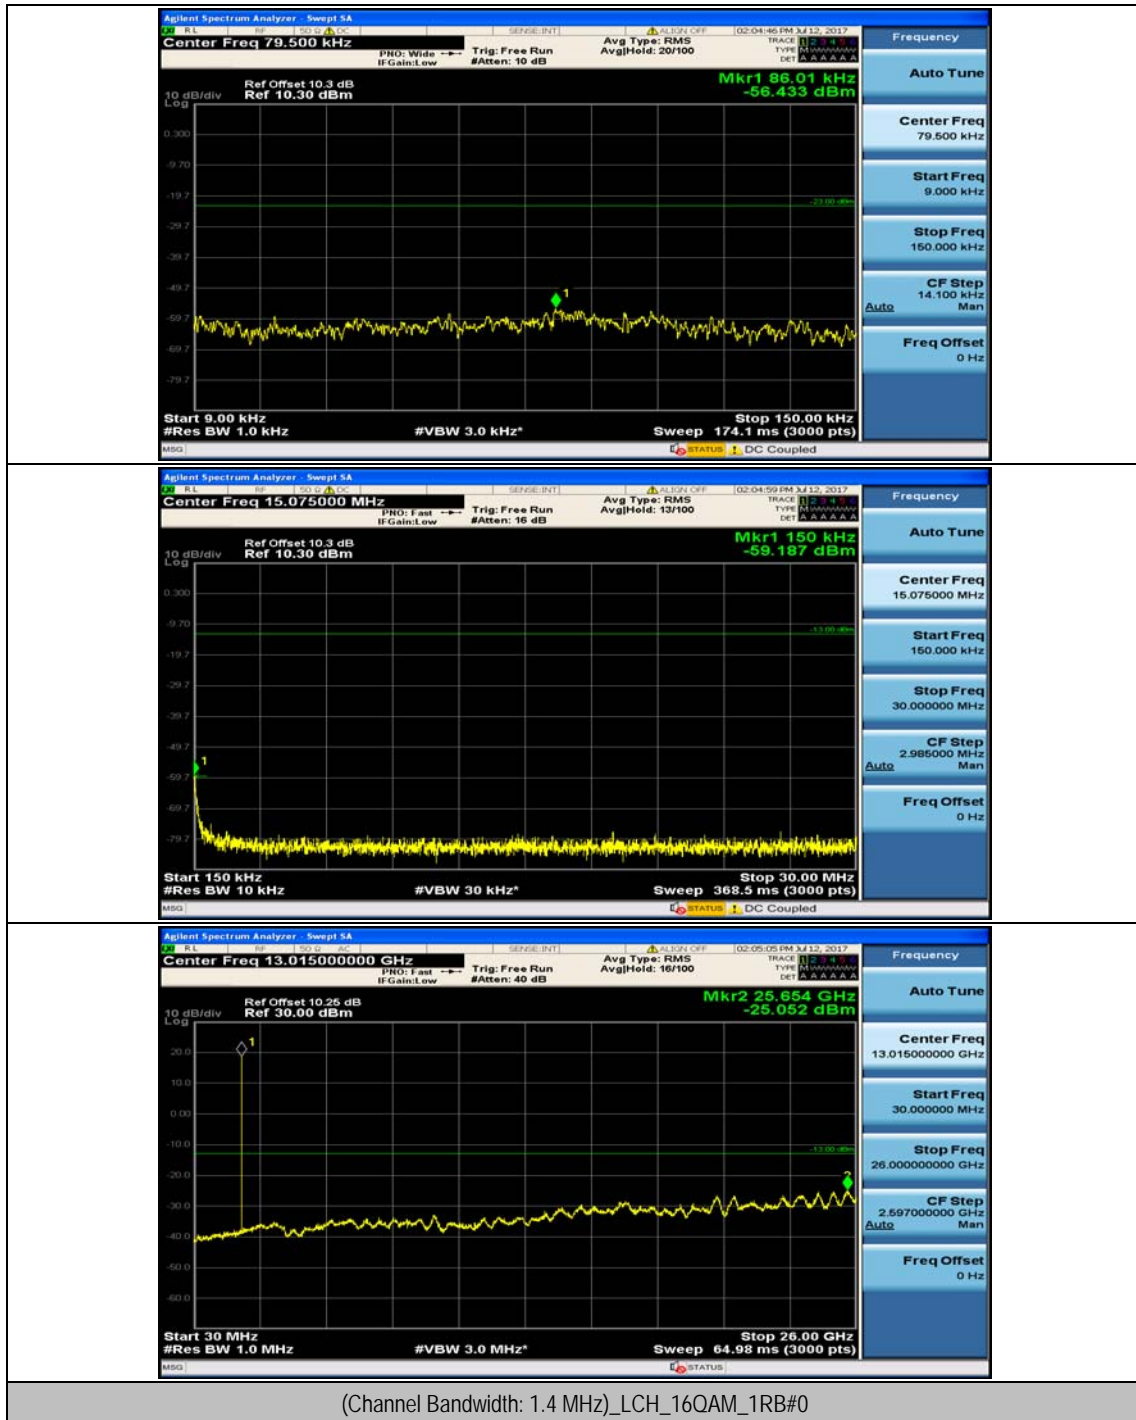

(Channel Bandwidth:20 MHz)_HCH_16QAM_50RB#50

(Channel Bandwidth:20 MHz)_HCH_16QAM_100RB#0

Appendix E: Conducted Spurious Emission

Test Graphs

Channel Bandwidth: 1.4 MHz

(Channel Bandwidth: 1.4 MHz)_MCH_QPSK_1RB#0

(Channel Bandwidth: 1.4 MHz)_MCH_QPSK_1RB#3

Channel Bandwidth: 3 MHz