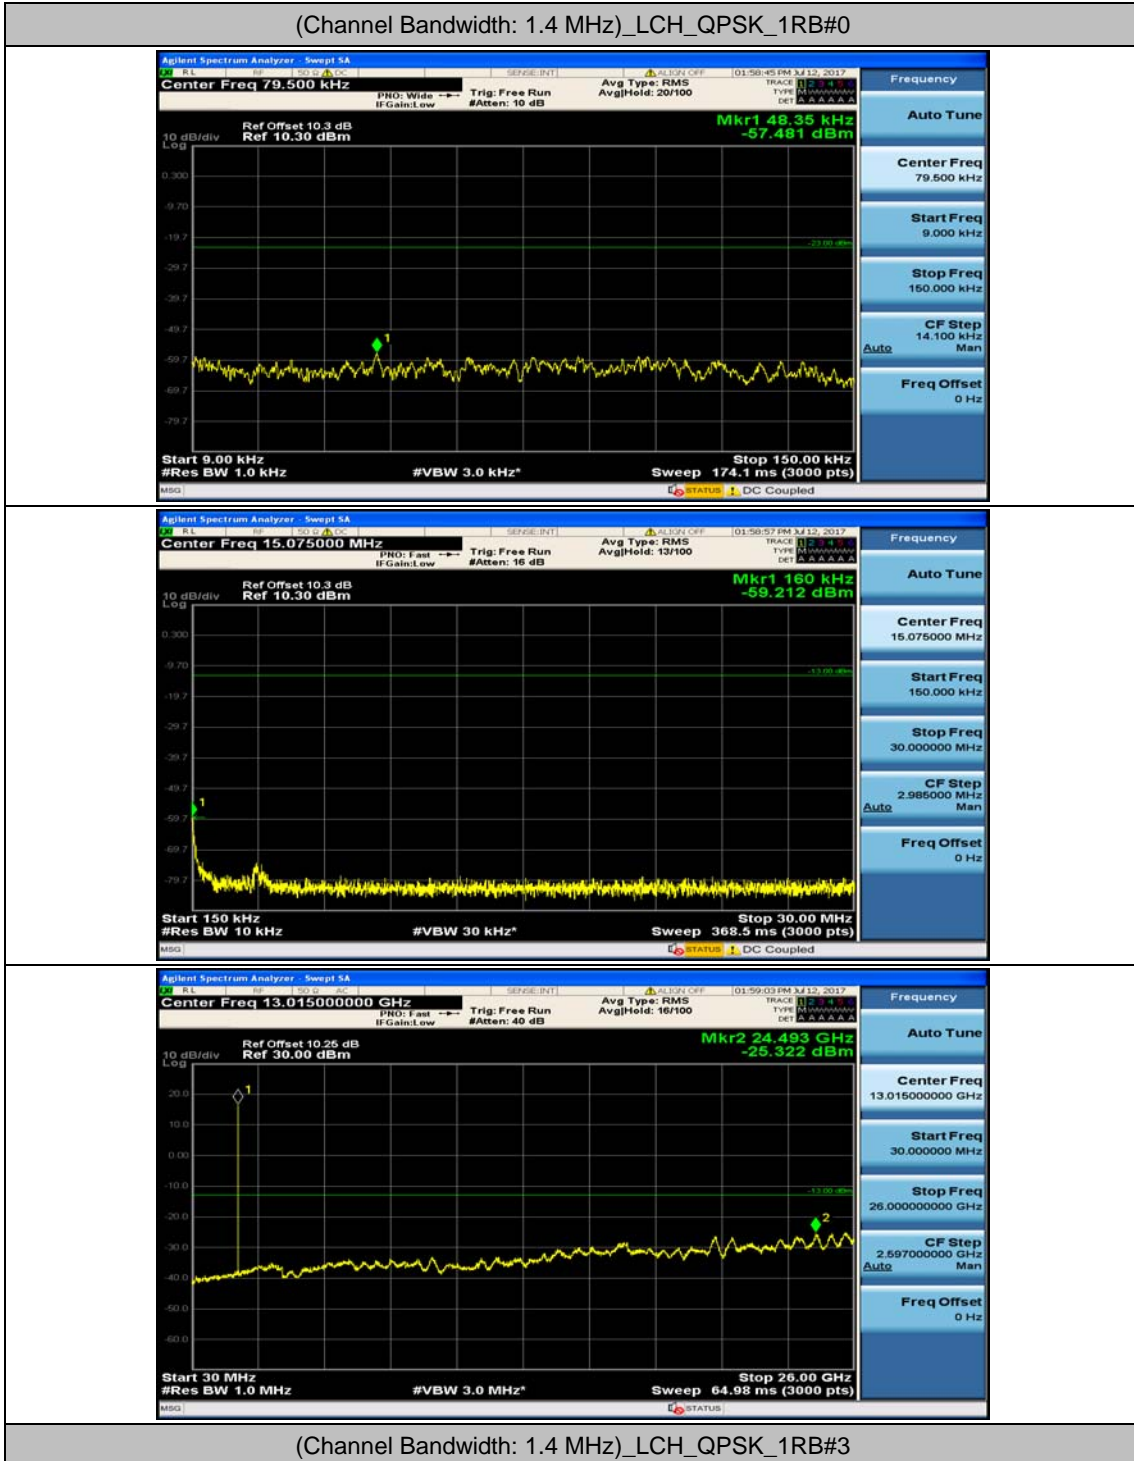

(Channel Bandwidth:20 MHz)_HCH_16QAM_50RB#50

(Channel Bandwidth:20 MHz)_HCH_16QAM_100RB#0

Appendix E: Conducted Spurious Emission

Test Graphs

Channel Bandwidth: 1.4 MHz

(Channel Bandwidth: 1.4 MHz)_MCH_QPSK_1RB#0