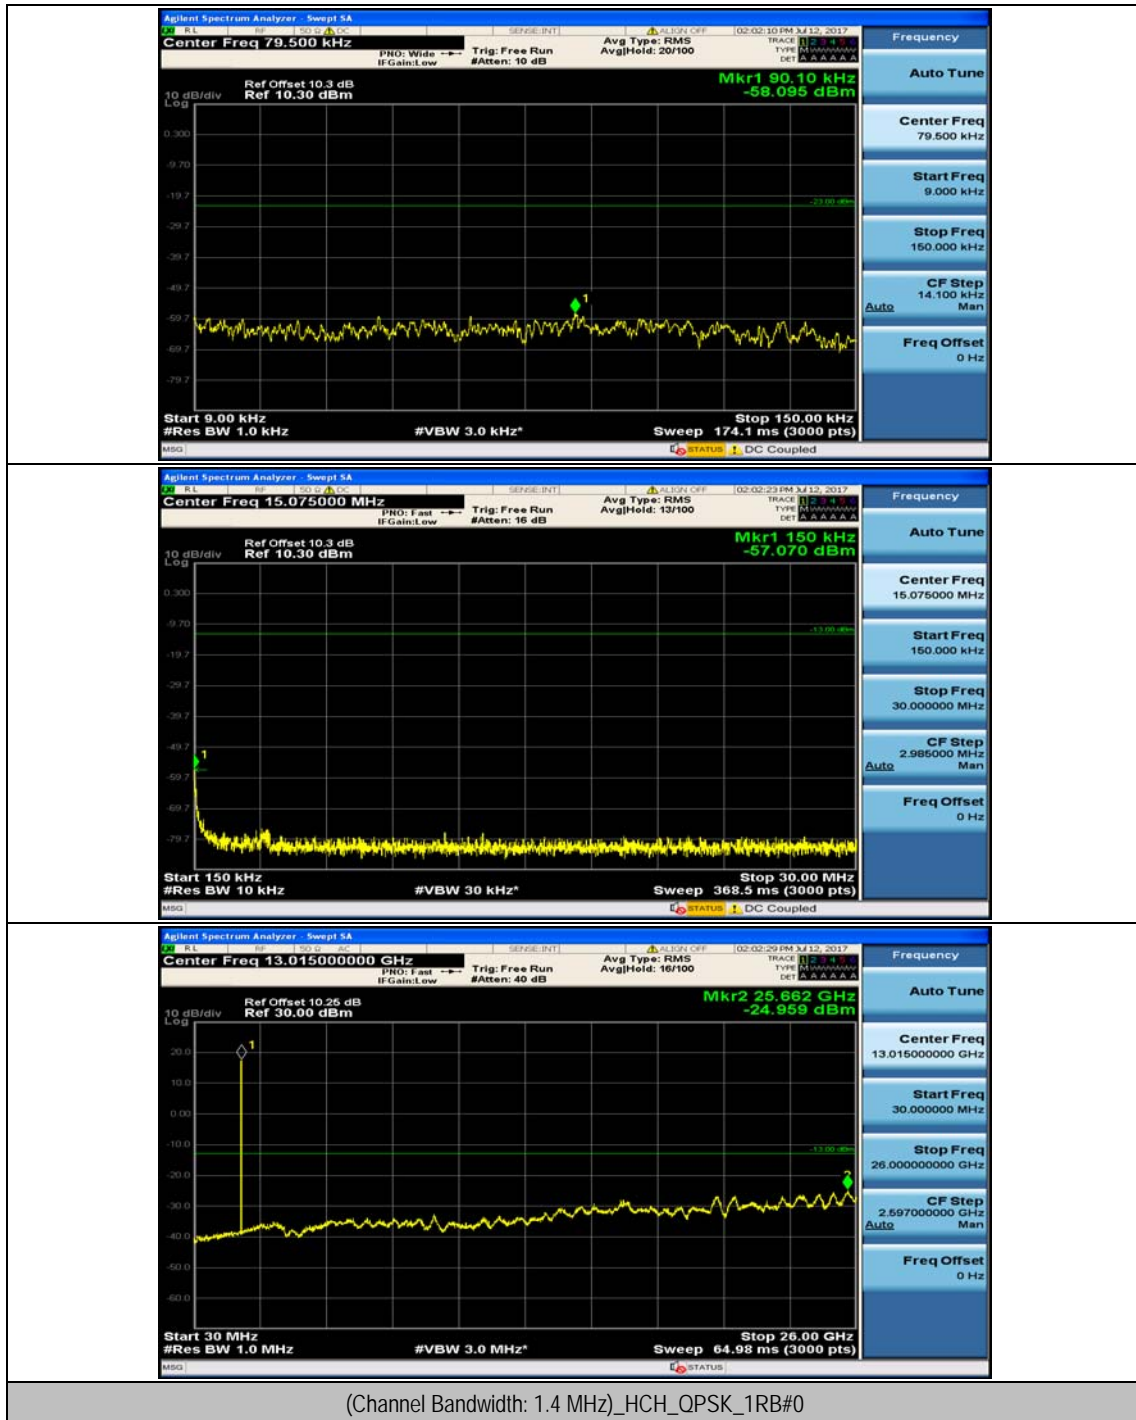

(Channel Bandwidth:20 MHz)_HCH_16QAM_50RB#50

(Channel Bandwidth:20 MHz)_HCH_16QAM_100RB#0

Appendix E: Conducted Spurious Emission

Test Graphs

Channel Bandwidth: 1.4 MHz

(Channel Bandwidth: 1.4 MHz)_MCH_QPSK_1RB#0

(Channel Bandwidth: 1.4 MHz)_MCH_QPSK_1RB#3

Channel Bandwidth: 3 MHz