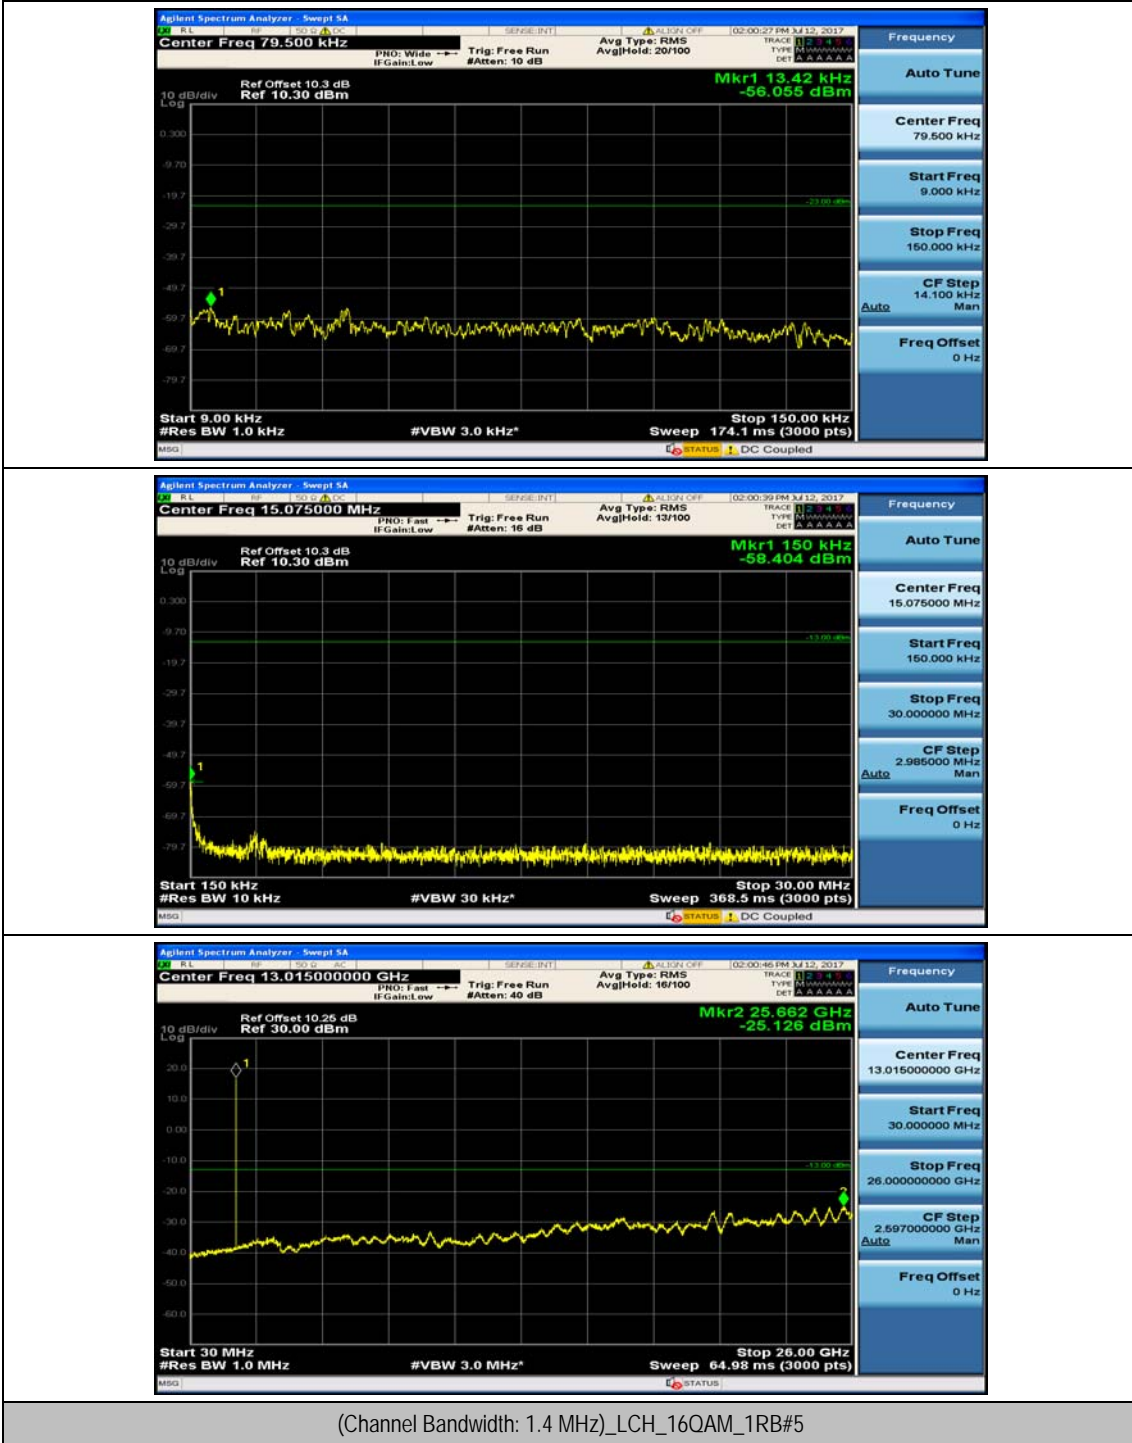

(Channel Bandwidth: 1.4 MHz)_MCH_QPSK_1RB#3

Channel Bandwidth: 3 MHz