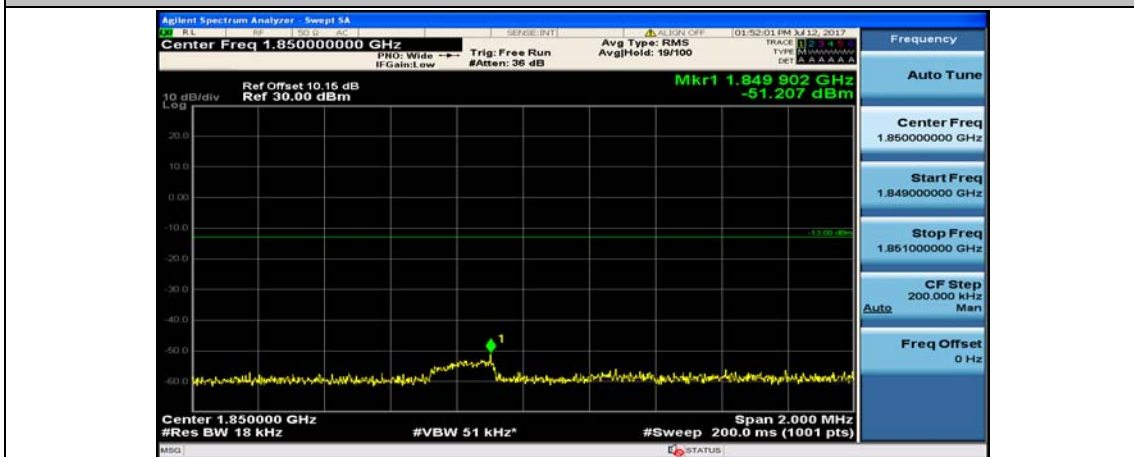

Channel Bandwidth: 10 MHz_HCH_16QAM_25RB#25

Channel Bandwidth: 10 MHz_HCH_16QAM_50RB#0

Channel Bandwidth: 15 MHz

(Channel Bandwidth:15 MHz)_LCH_QPSK_1RB#0

(Channel Bandwidth:15 MHz)_LCH_QPSK_1RB#37

(Channel Bandwidth:15 MHz)_LCH_QPSK_1RB#74

(Channel Bandwidth:15 MHz)_LCH_QPSK_37RB#0

(Channel Bandwidth:15 MHz)_LCH_QPSK_37RB#18

(Channel Bandwidth:15 MHz)_LCH_QPSK_37RB#38

(Channel Bandwidth:15 MHz)_LCH_QPSK_75RB#0

(Channel Bandwidth:15 MHz)_HCH_QPSK_1RB#0