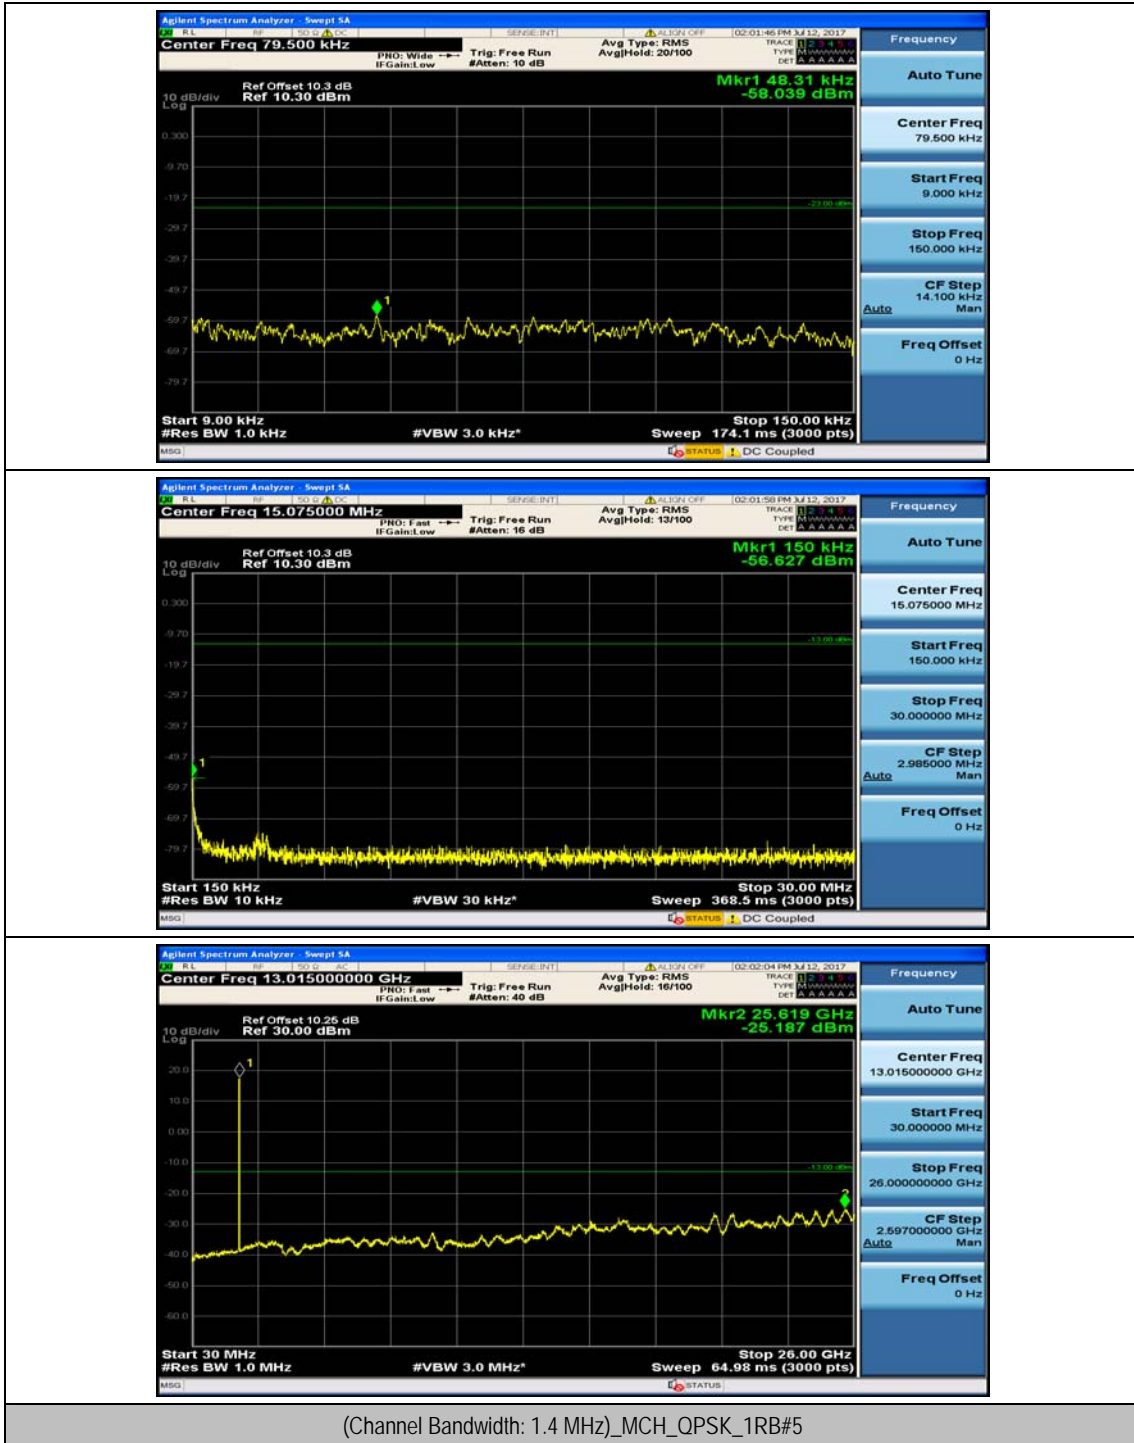

(Channel Bandwidth:20 MHz)_HCH_16QAM_50RB#50

(Channel Bandwidth:20 MHz)_HCH_16QAM_100RB#0

Appendix E: Conducted Spurious Emission

Test Graphs

Channel Bandwidth: 1.4 MHz

(Channel Bandwidth: 1.4 MHz)_MCH_QPSK_1RB#0

(Channel Bandwidth: 1.4 MHz)_MCH_QPSK_1RB#3

Channel Bandwidth: 3 MHz