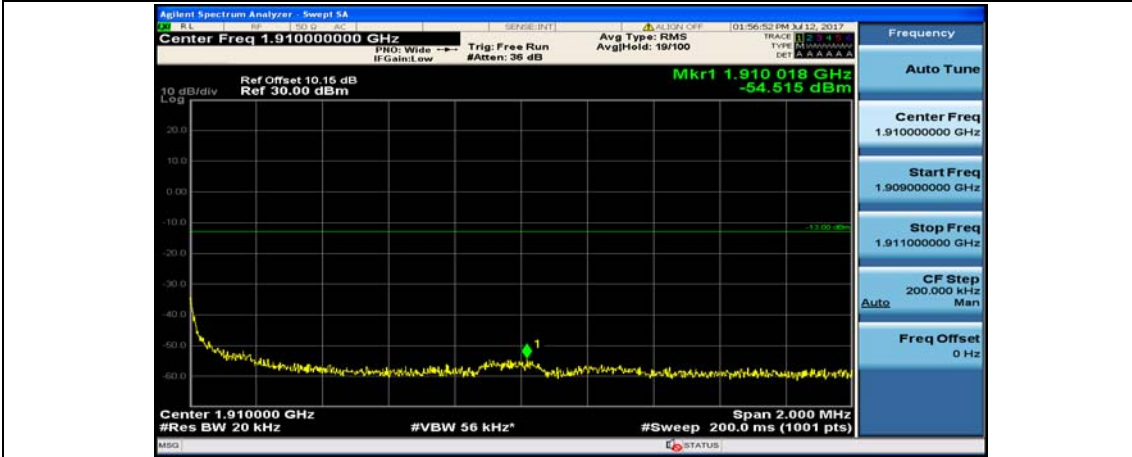

(Channel Bandwidth:20 MHz)_HCH_QPSK_1RB#0