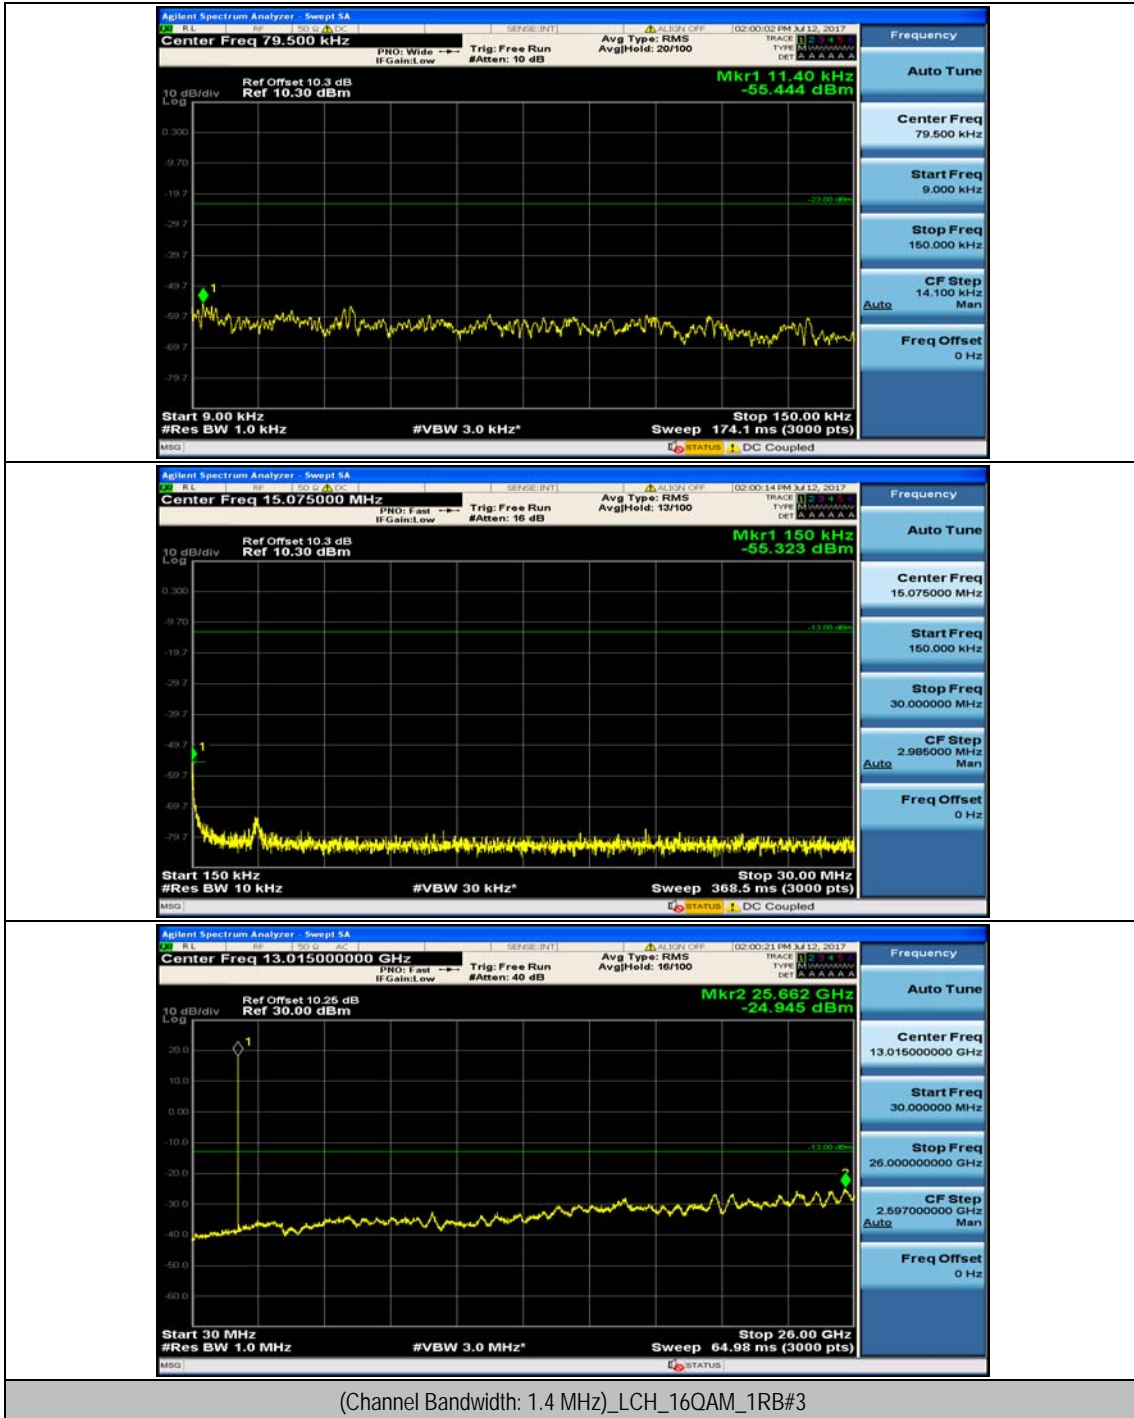

(Channel Bandwidth: 1.4 MHz)_MCH_QPSK_1RB#3

Channel Bandwidth: 3 MHz