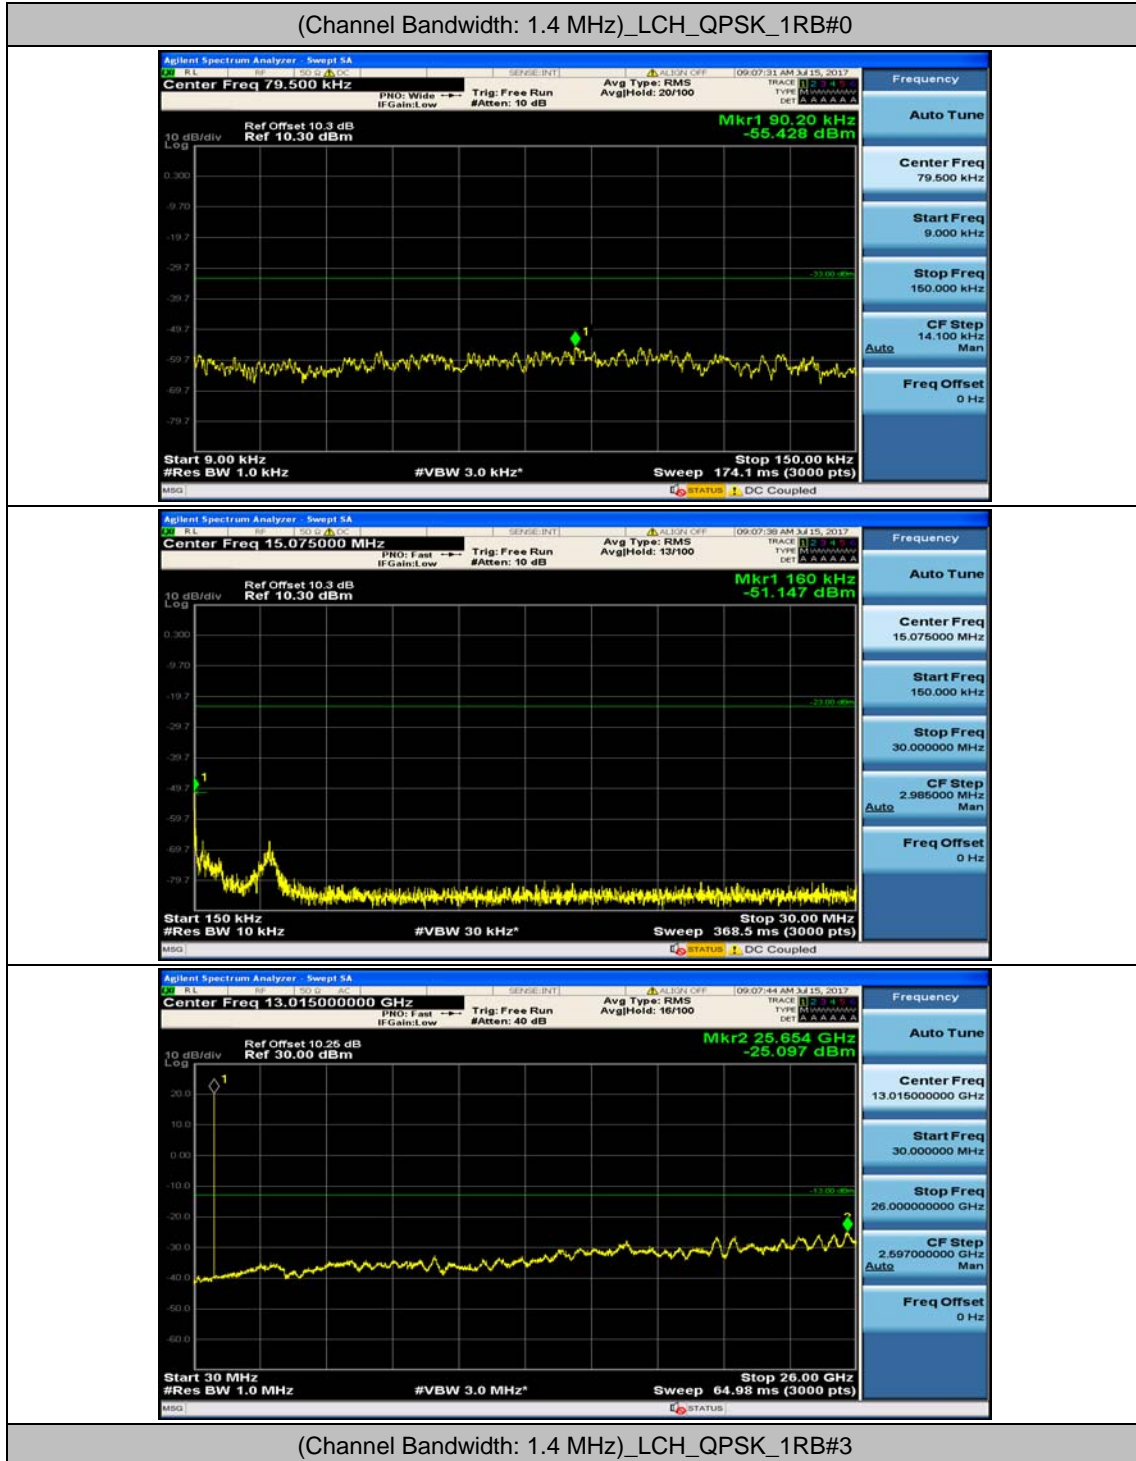

Channel Bandwidth: 10 MHz_HCH_16QAM_25RB#12

Channel Bandwidth: 10 MHz_HCH_16QAM_25RB#25

Channel Bandwidth: 10 MHz_HCH_16QAM_50RB#0

Appendix E: Conducted Spurious Emission

Test Graphs

Channel Bandwidth: 1.4 MHz

Channel Bandwidth: 3 MHz