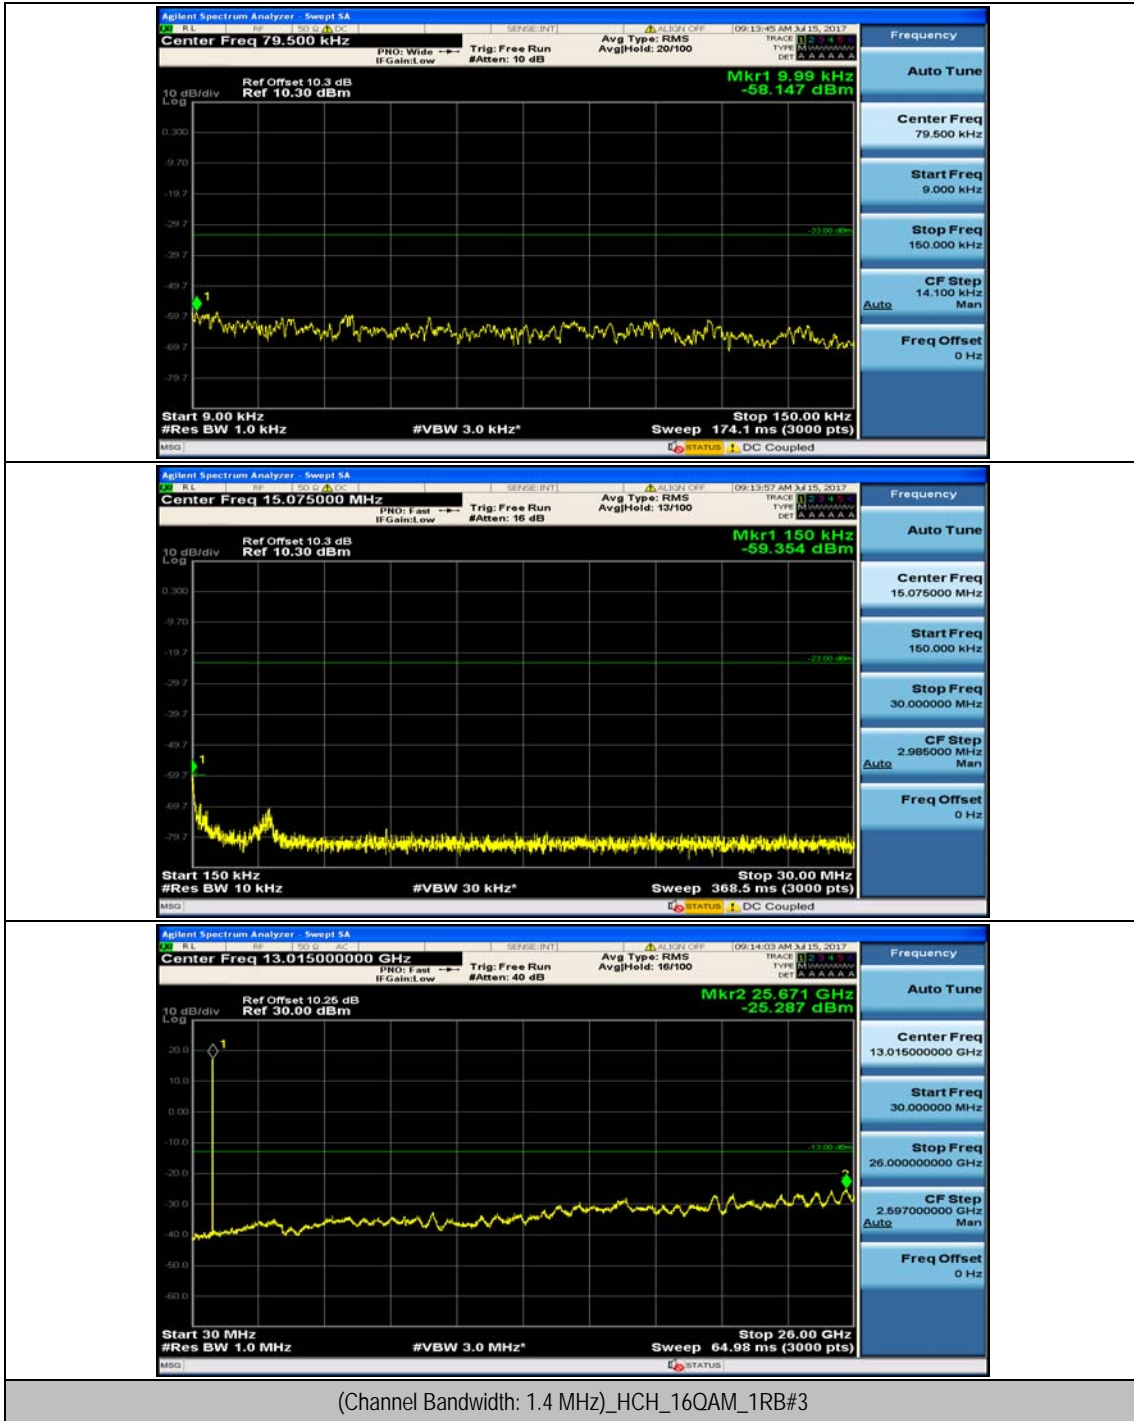

Channel Bandwidth: 10 MHz_LCH_16QAM_25RB#0

Channel Bandwidth: 10 MHz_LCH_16QAM_25RB#12

Channel Bandwidth: 10 MHz_HCH_16QAM_1RB#24

Channel Bandwidth: 10 MHz_HCH_16QAM_1RB#49

Channel Bandwidth: 10 MHz_HCH_16QAM_25RB#0

Channel Bandwidth: 10 MHz_HCH_16QAM_25RB#12

Channel Bandwidth: 10 MHz_HCH_16QAM_25RB#25

Channel Bandwidth: 10 MHz_HCH_16QAM_50RB#0

Appendix E: Conducted Spurious Emission

Test Graphs

Channel Bandwidth: 1.4 MHz

Channel Bandwidth: 3 MHz