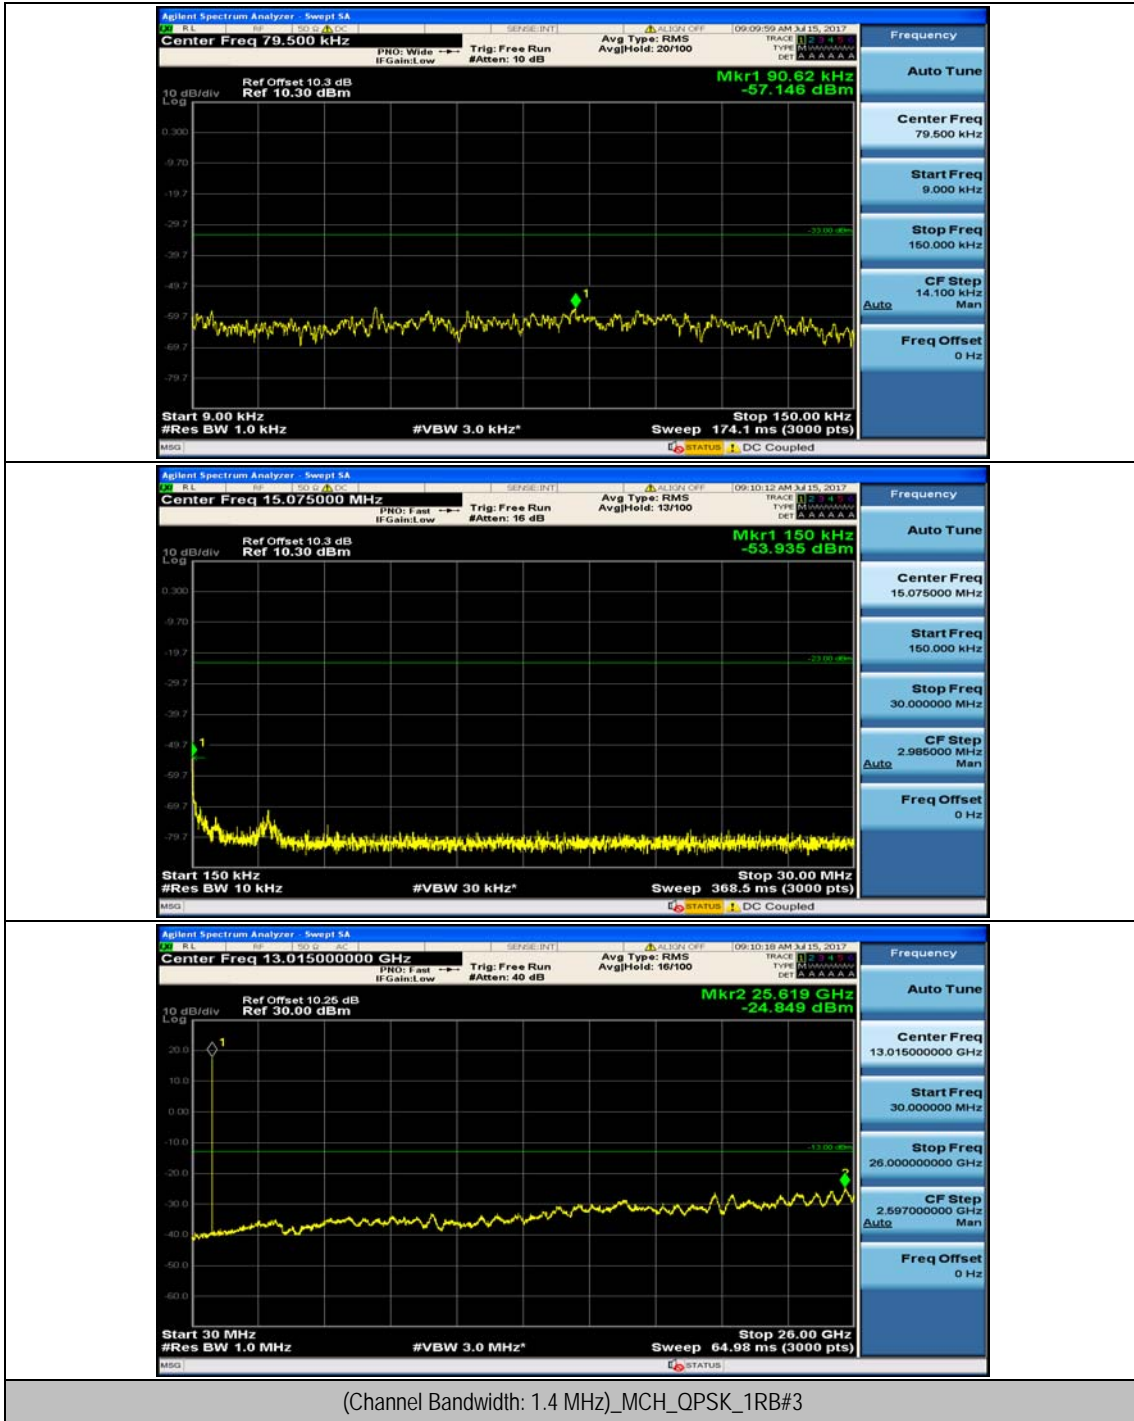

Channel Bandwidth: 10 MHz_LCH_16QAM_25RB#0

Channel Bandwidth: 10 MHz_LCH_16QAM_25RB#12

Channel Bandwidth: 10 MHz_HCH_16QAM_1RB#24

Channel Bandwidth: 10 MHz_HCH_16QAM_1RB#49

Channel Bandwidth: 10 MHz_HCH_16QAM_25RB#0

Channel Bandwidth: 10 MHz_HCH_16QAM_25RB#12

Channel Bandwidth: 10 MHz_HCH_16QAM_25RB#25

Channel Bandwidth: 10 MHz_HCH_16QAM_50RB#0

Appendix E: Conducted Spurious Emission

Test Graphs

Channel Bandwidth: 1.4 MHz

Channel Bandwidth: 3 MHz