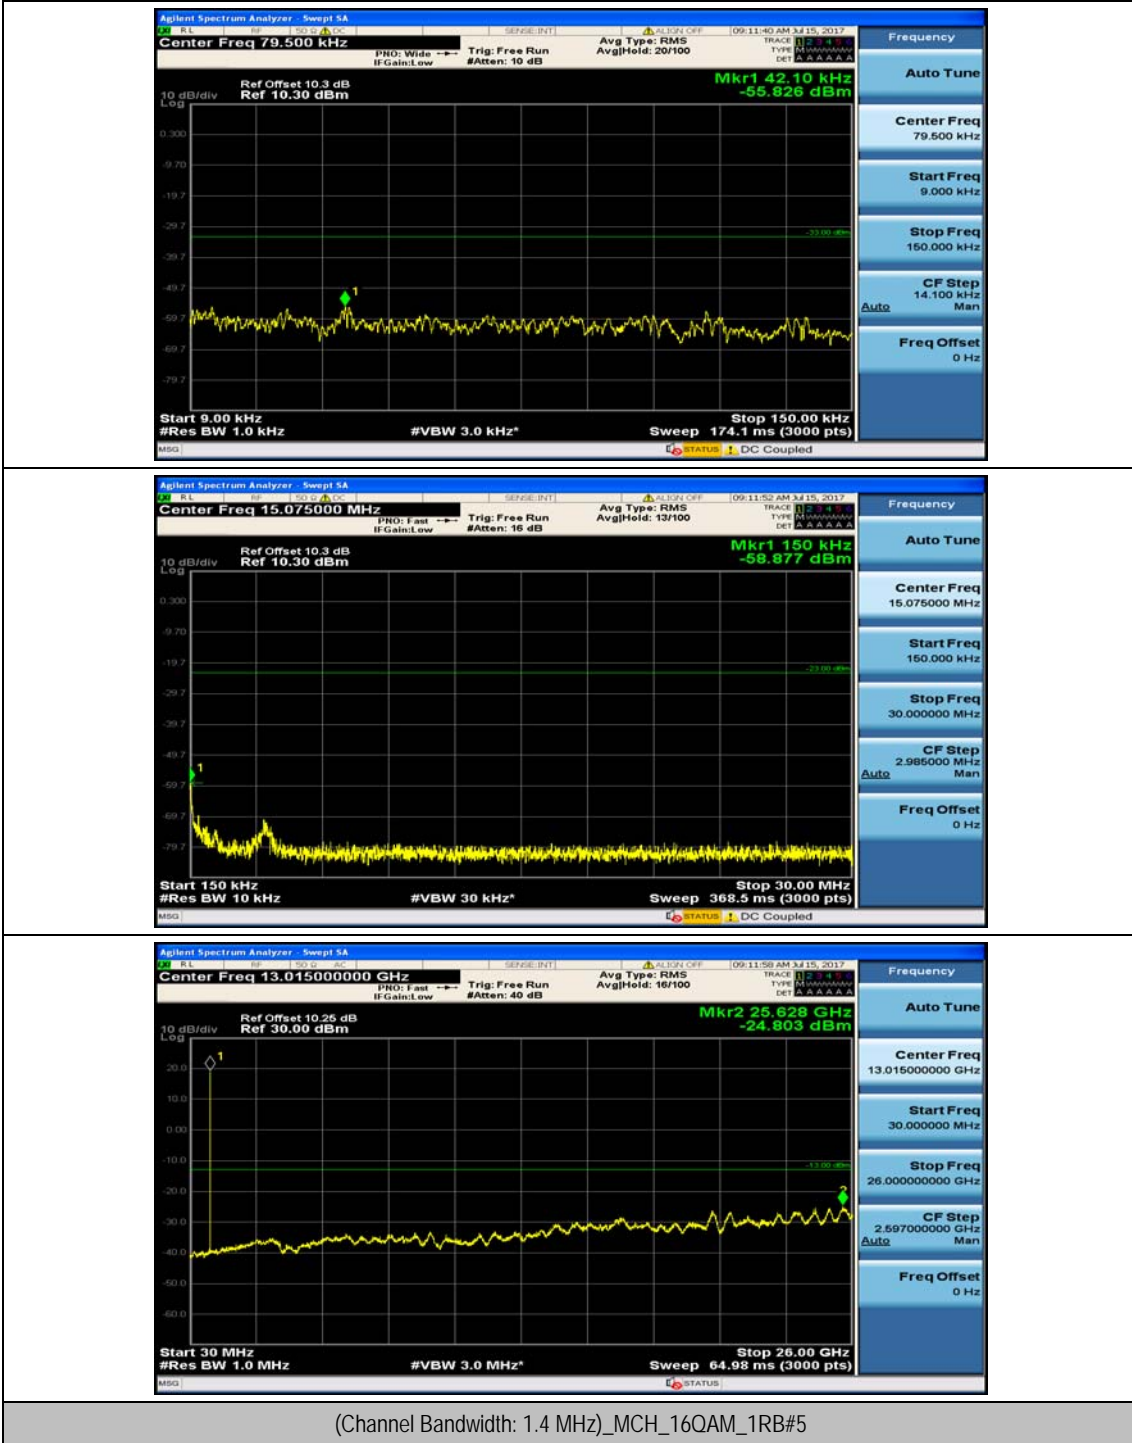

Channel Bandwidth: 10 MHz_HCH_16QAM_25RB#12

Channel Bandwidth: 10 MHz_HCH_16QAM_25RB#25

Channel Bandwidth: 10 MHz_HCH_16QAM_50RB#0

Appendix E: Conducted Spurious Emission

Test Graphs

Channel Bandwidth: 1.4 MHz

Channel Bandwidth: 3 MHz