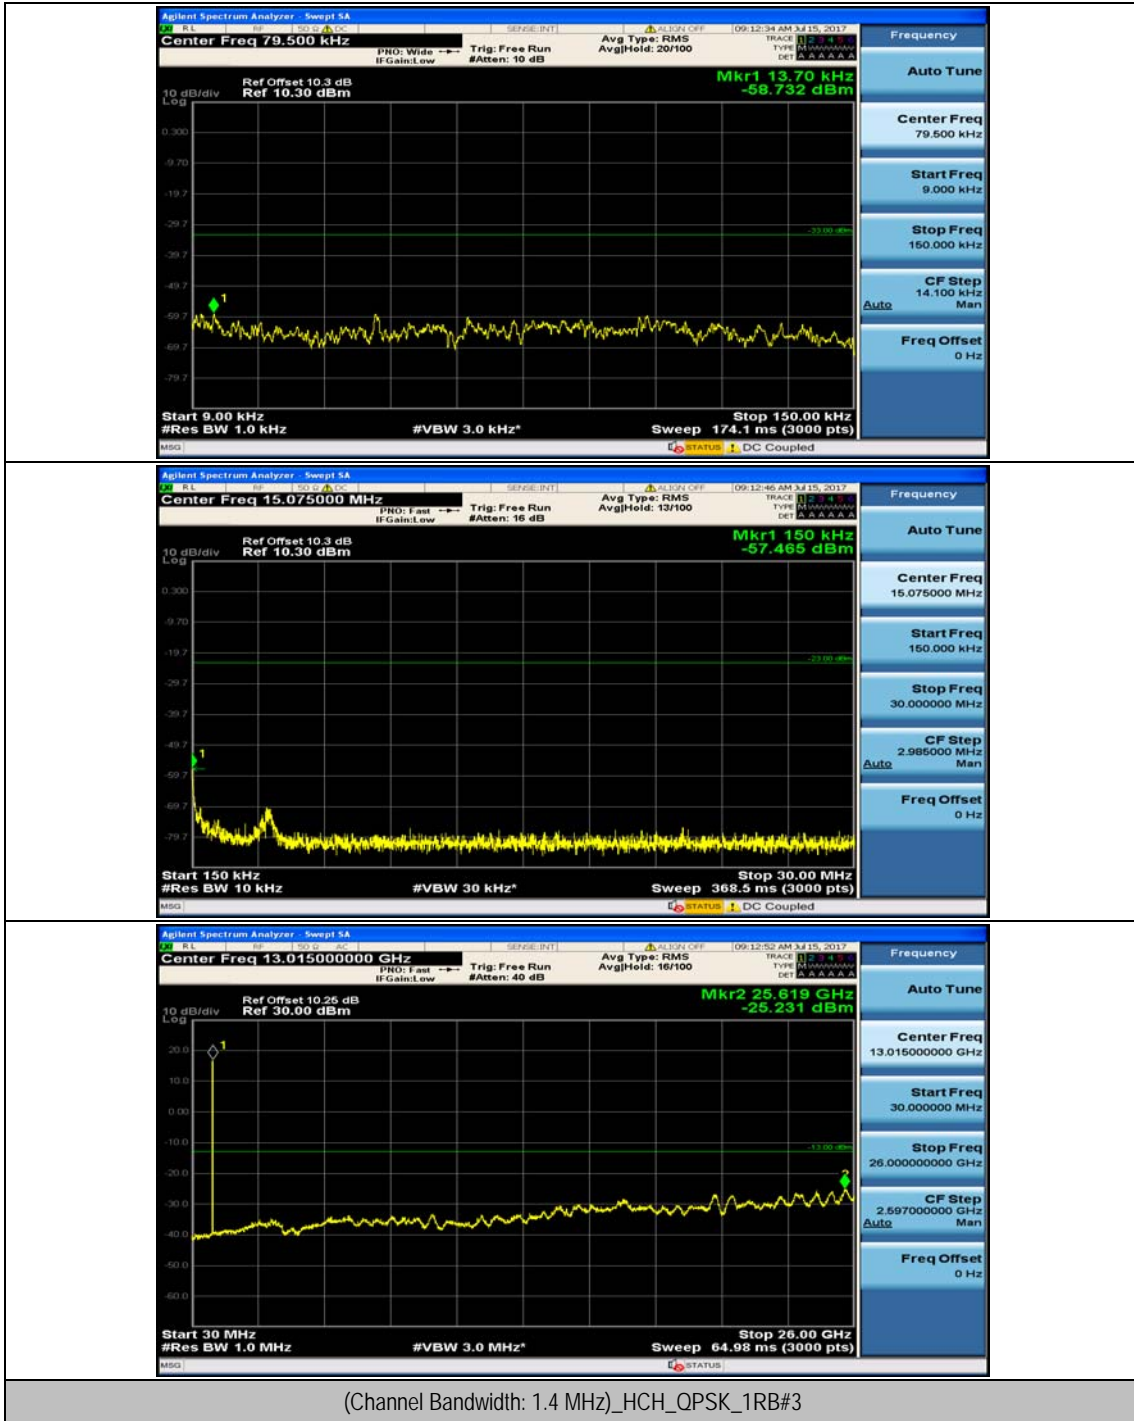

Channel Bandwidth: 10 MHz_LCH_16QAM_25RB#0

Channel Bandwidth: 10 MHz_LCH_16QAM_25RB#12

Channel Bandwidth: 10 MHz_HCH_16QAM_1RB#24

Channel Bandwidth: 10 MHz_HCH_16QAM_1RB#49

Channel Bandwidth: 10 MHz_HCH_16QAM_25RB#0

Channel Bandwidth: 10 MHz_HCH_16QAM_25RB#12

Channel Bandwidth: 10 MHz_HCH_16QAM_25RB#25

Channel Bandwidth: 10 MHz_HCH_16QAM_50RB#0

Appendix E: Conducted Spurious Emission

Test Graphs

Channel Bandwidth: 1.4 MHz

Channel Bandwidth: 3 MHz