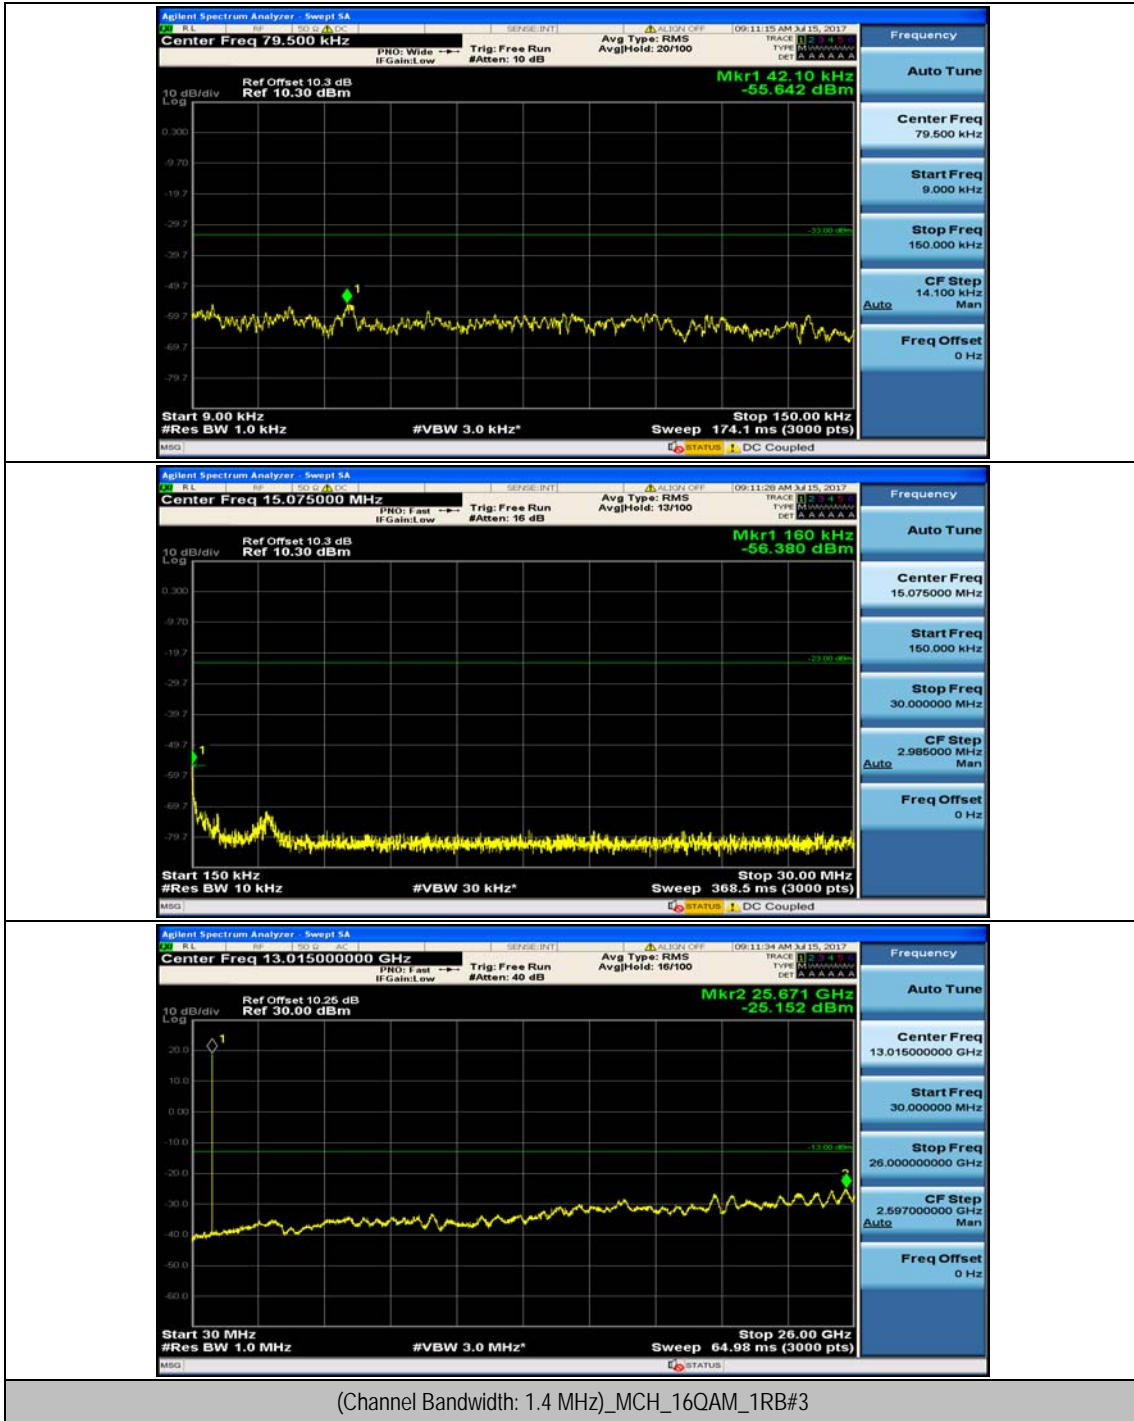

Channel Bandwidth: 10 MHz_LCH_16QAM_25RB#0

Channel Bandwidth: 10 MHz_LCH_16QAM_25RB#12

Channel Bandwidth: 10 MHz_HCH_16QAM_1RB#24

Channel Bandwidth: 10 MHz_HCH_16QAM_1RB#49

Channel Bandwidth: 10 MHz_HCH_16QAM_25RB#0

Channel Bandwidth: 10 MHz_HCH_16QAM_25RB#12

Channel Bandwidth: 10 MHz_HCH_16QAM_25RB#25

Channel Bandwidth: 10 MHz_HCH_16QAM_50RB#0

Appendix E: Conducted Spurious Emission

Test Graphs

Channel Bandwidth: 1.4 MHz

Channel Bandwidth: 3 MHz