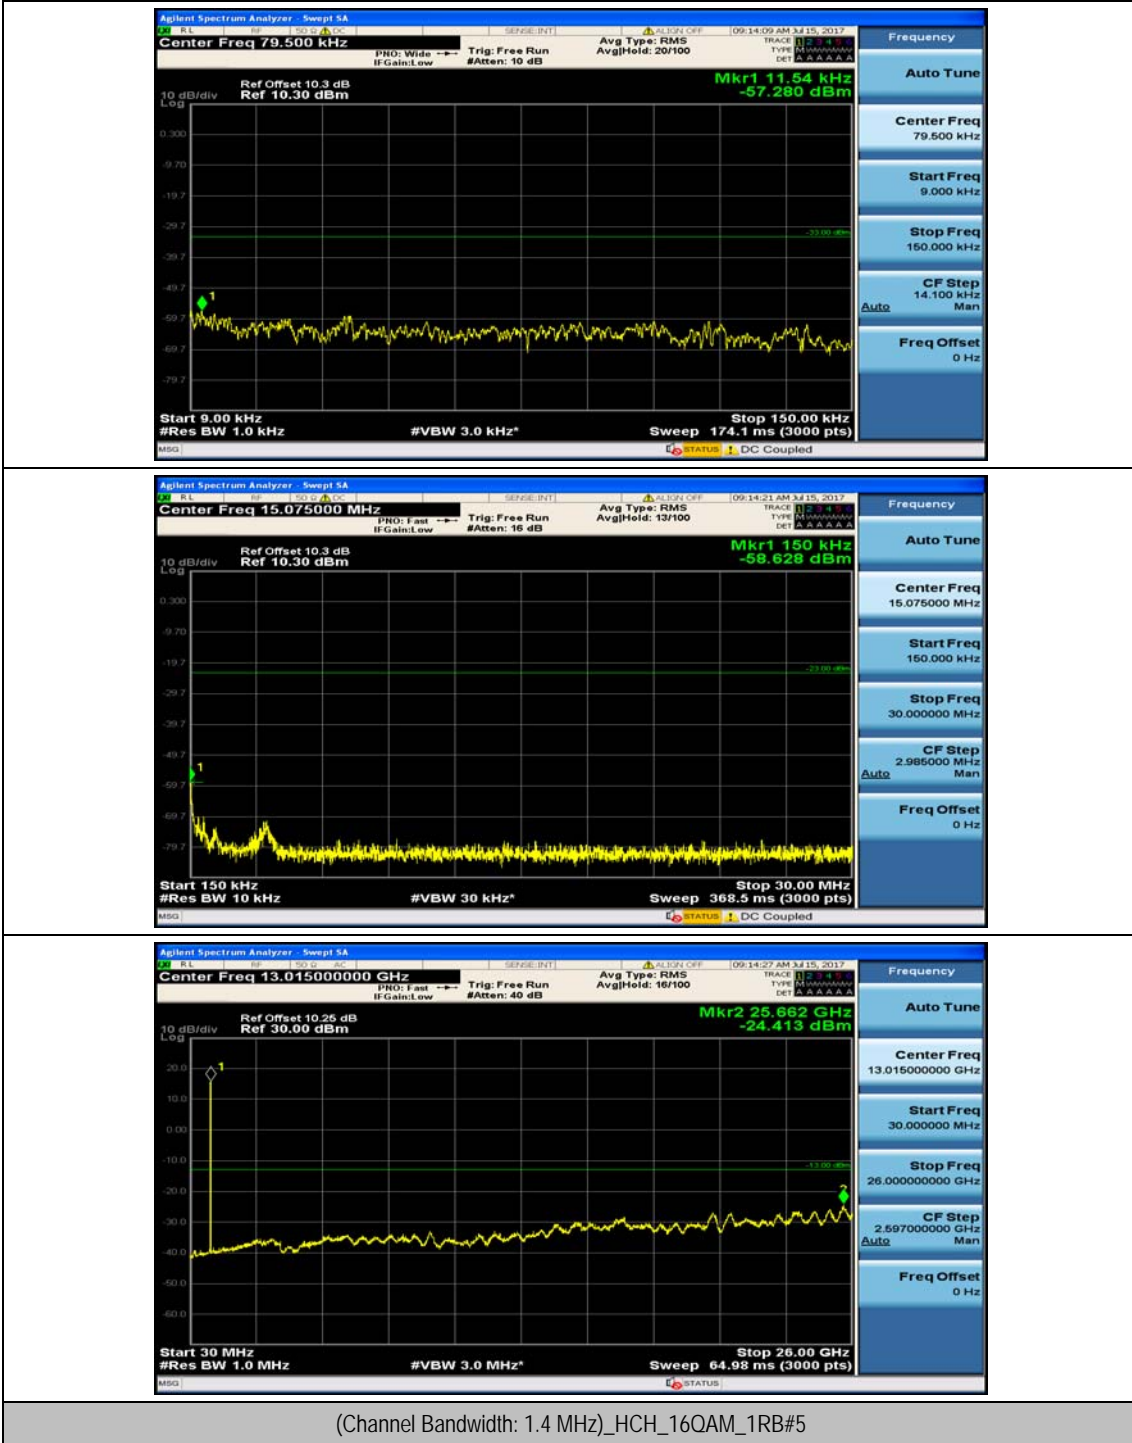

Channel Bandwidth: 10 MHz_HCH_16QAM_25RB#12

Channel Bandwidth: 10 MHz_HCH_16QAM_25RB#25

Channel Bandwidth: 10 MHz_HCH_16QAM_50RB#0

Appendix E: Conducted Spurious Emission

Test Graphs

Channel Bandwidth: 1.4 MHz

Channel Bandwidth: 3 MHz