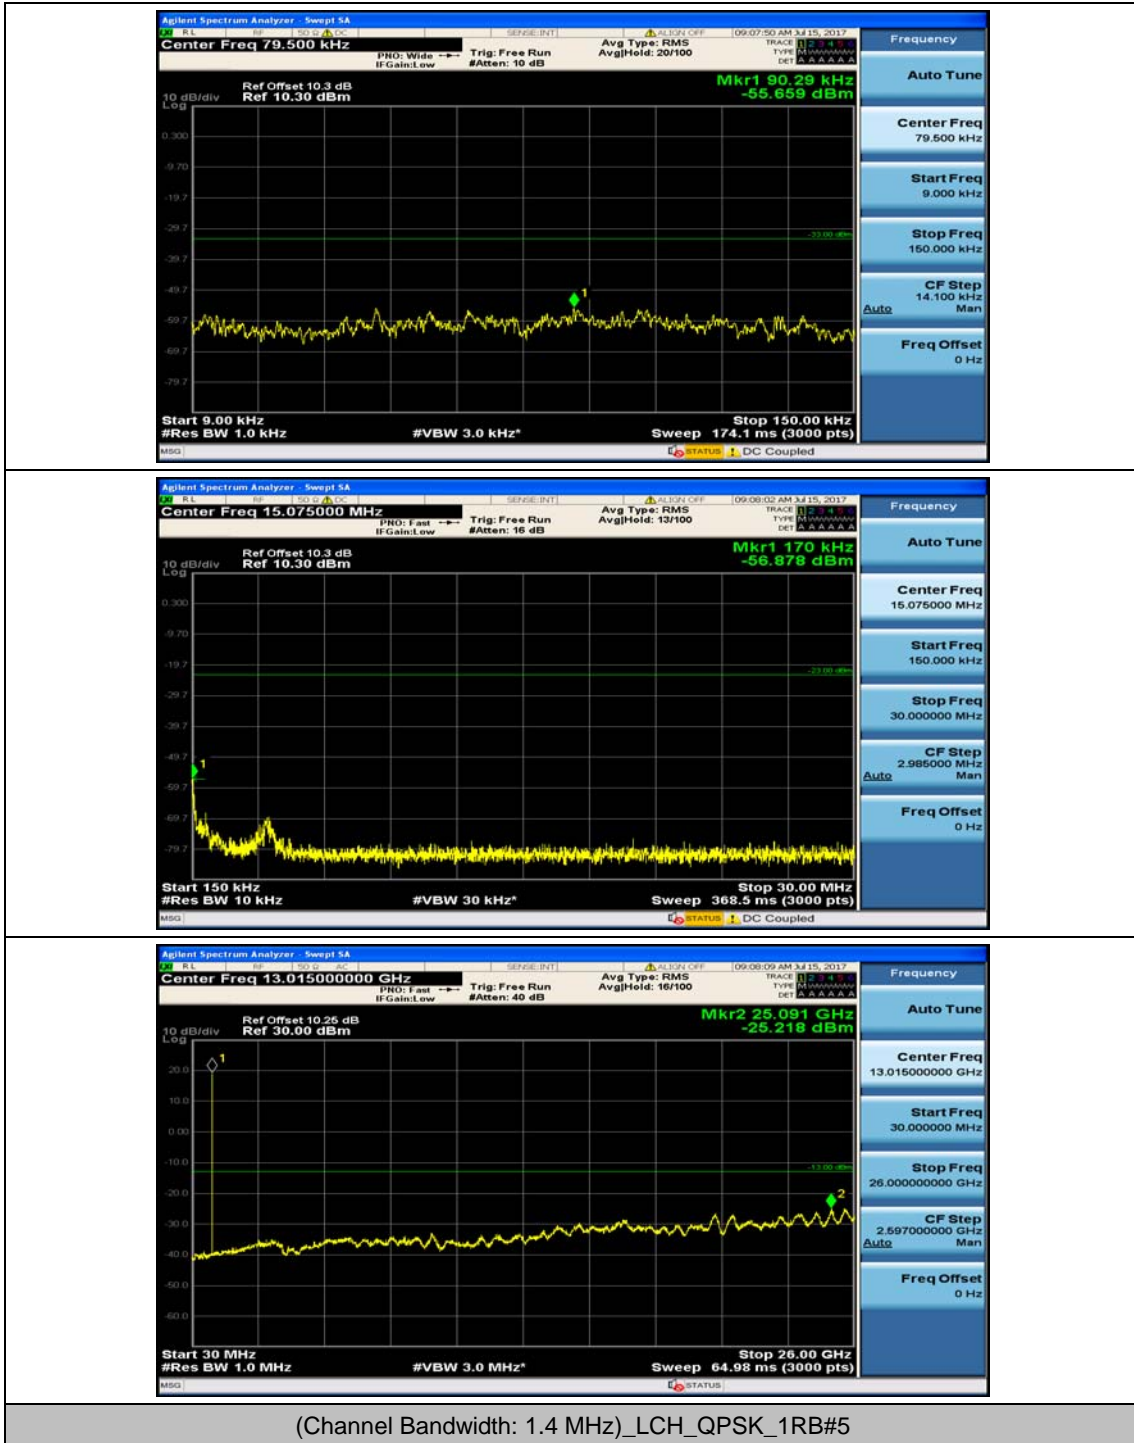

Channel Bandwidth: 10 MHz_HCH_16QAM_25RB#12

Channel Bandwidth: 10 MHz_HCH_16QAM_25RB#25

Channel Bandwidth: 10 MHz_HCH_16QAM_50RB#0

Appendix E: Conducted Spurious Emission

Test Graphs

Channel Bandwidth: 1.4 MHz

Channel Bandwidth: 3 MHz