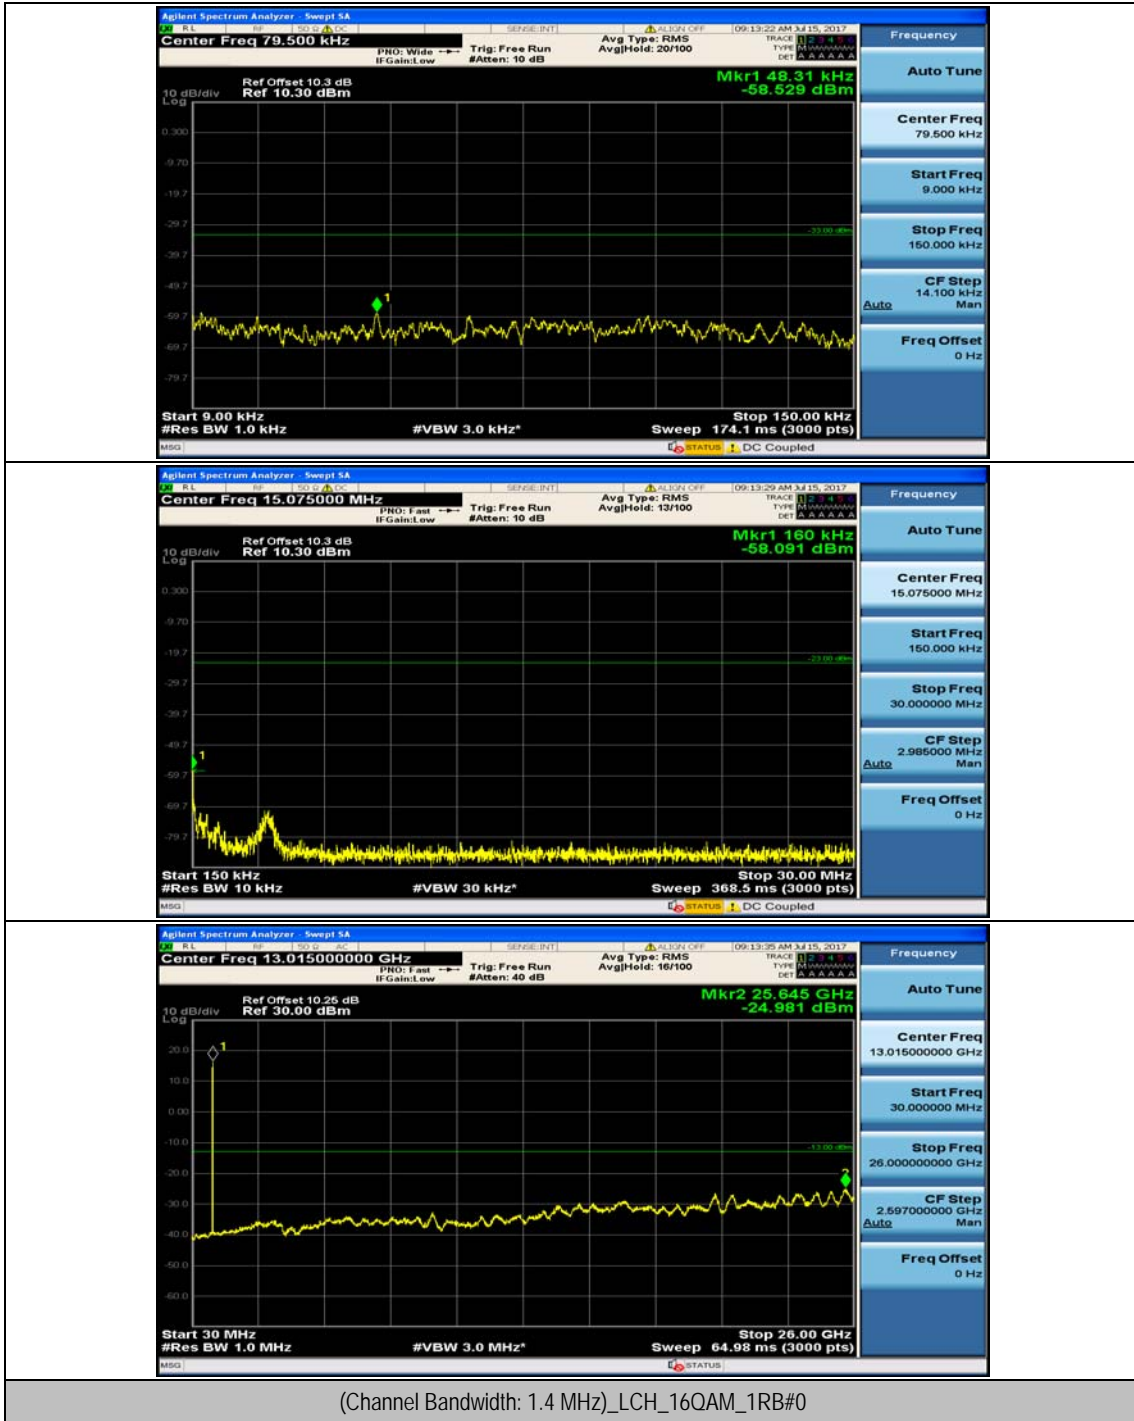

Channel Bandwidth: 10 MHz_LCH_16QAM_25RB#0

Channel Bandwidth: 10 MHz_LCH_16QAM_25RB#12

Channel Bandwidth: 10 MHz_HCH_16QAM_1RB#24

Channel Bandwidth: 10 MHz_HCH_16QAM_1RB#49

Channel Bandwidth: 10 MHz_HCH_16QAM_25RB#0

Channel Bandwidth: 10 MHz_HCH_16QAM_25RB#12

Channel Bandwidth: 10 MHz_HCH_16QAM_25RB#25

Channel Bandwidth: 10 MHz_HCH_16QAM_50RB#0

Appendix E: Conducted Spurious Emission

Test Graphs

Channel Bandwidth: 1.4 MHz

Channel Bandwidth: 3 MHz