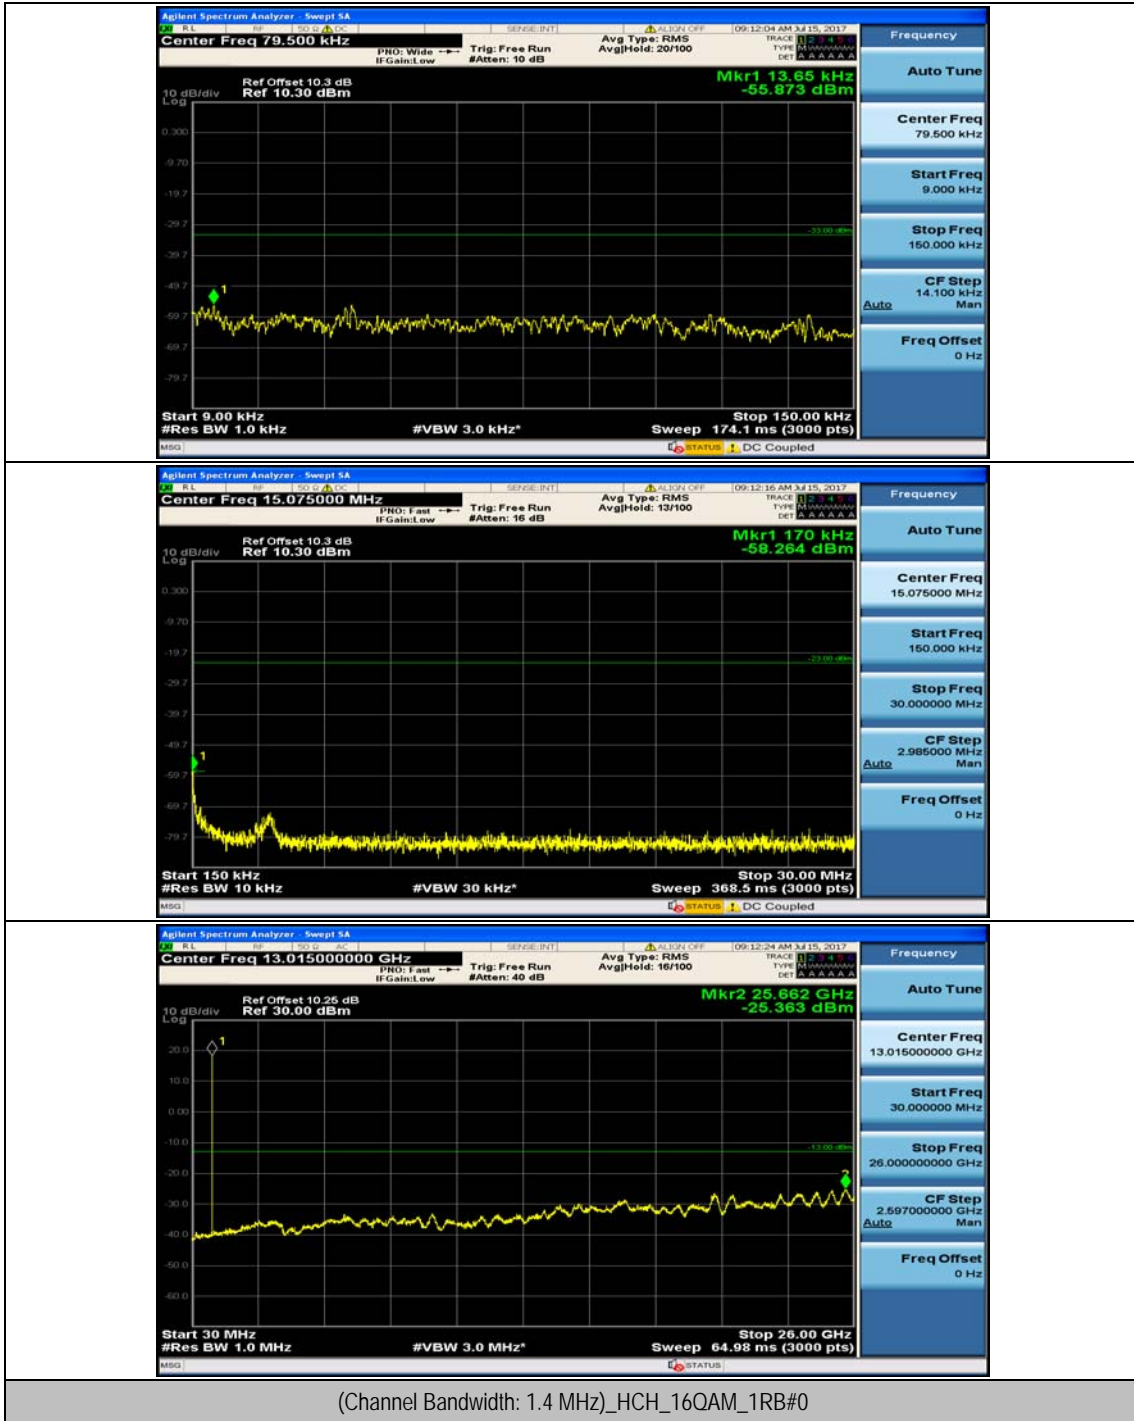

Channel Bandwidth: 10 MHz_LCH_16QAM_25RB#0

Channel Bandwidth: 10 MHz_LCH_16QAM_25RB#12

Channel Bandwidth: 10 MHz_HCH_16QAM_1RB#24

Channel Bandwidth: 10 MHz_HCH_16QAM_1RB#49

Channel Bandwidth: 10 MHz_HCH_16QAM_25RB#0

Channel Bandwidth: 10 MHz_HCH_16QAM_25RB#12

Channel Bandwidth: 10 MHz_HCH_16QAM_25RB#25

Channel Bandwidth: 10 MHz_HCH_16QAM_50RB#0

Appendix E: Conducted Spurious Emission

Test Graphs

Channel Bandwidth: 1.4 MHz

Channel Bandwidth: 3 MHz