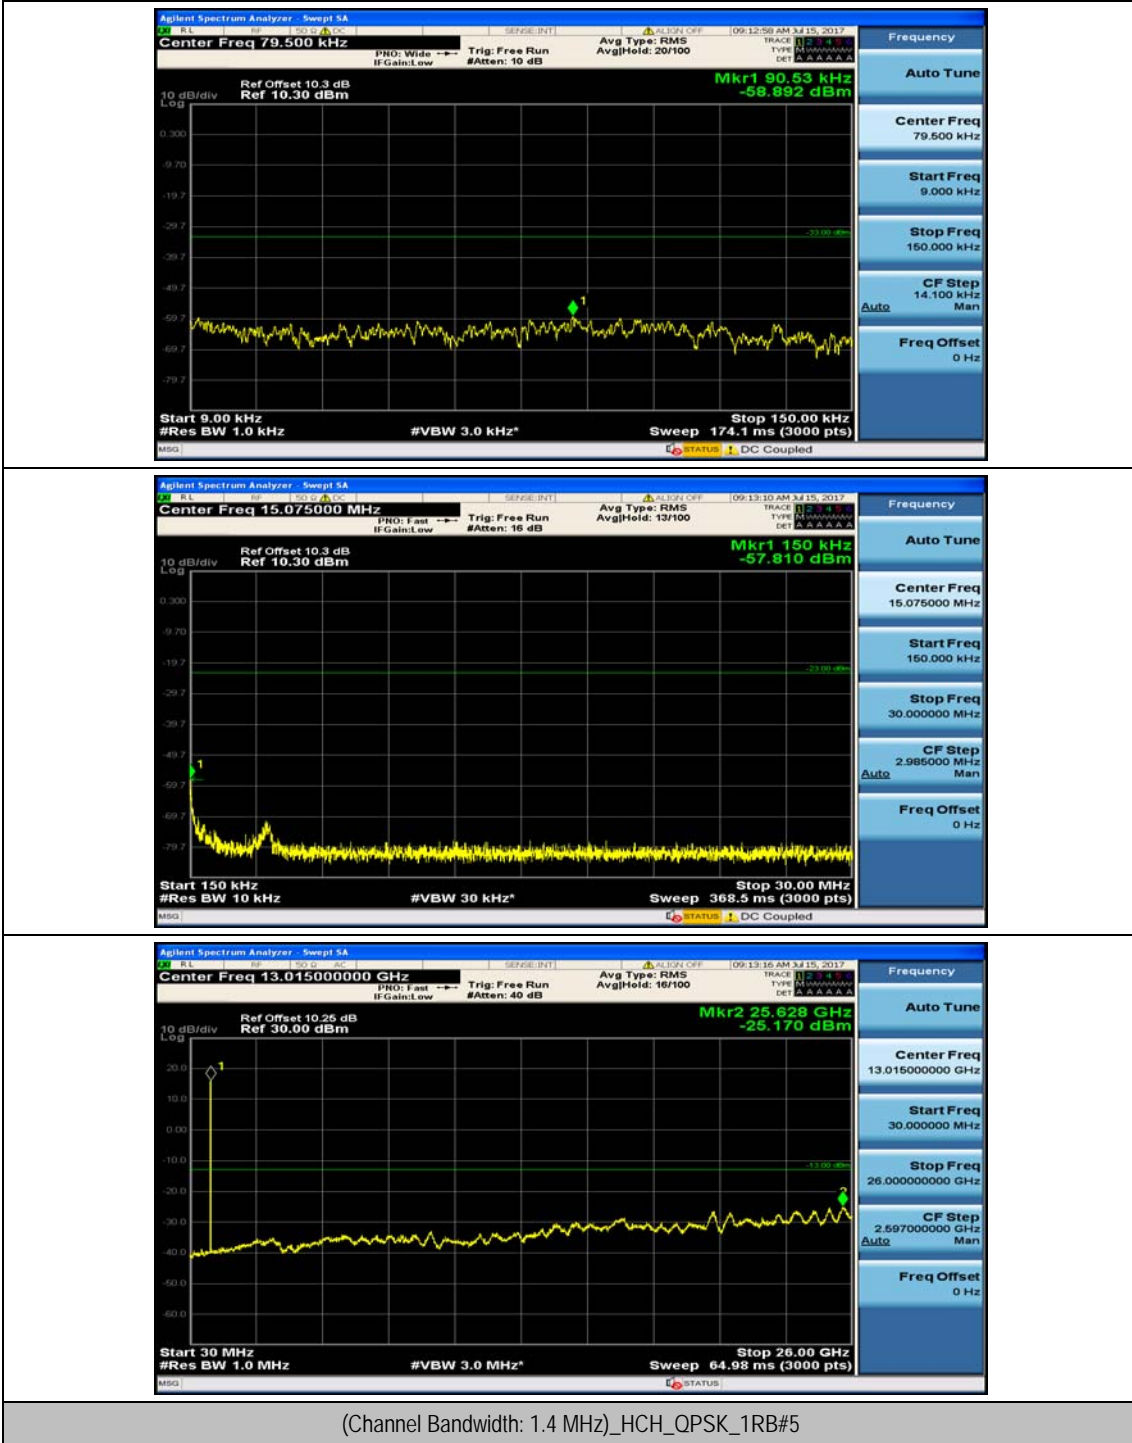

Channel Bandwidth: 10 MHz_HCH_16QAM_25RB#12

Channel Bandwidth: 10 MHz_HCH_16QAM_25RB#25

Channel Bandwidth: 10 MHz_HCH_16QAM_50RB#0

Appendix E: Conducted Spurious Emission

Test Graphs

Channel Bandwidth: 1.4 MHz

Channel Bandwidth: 3 MHz