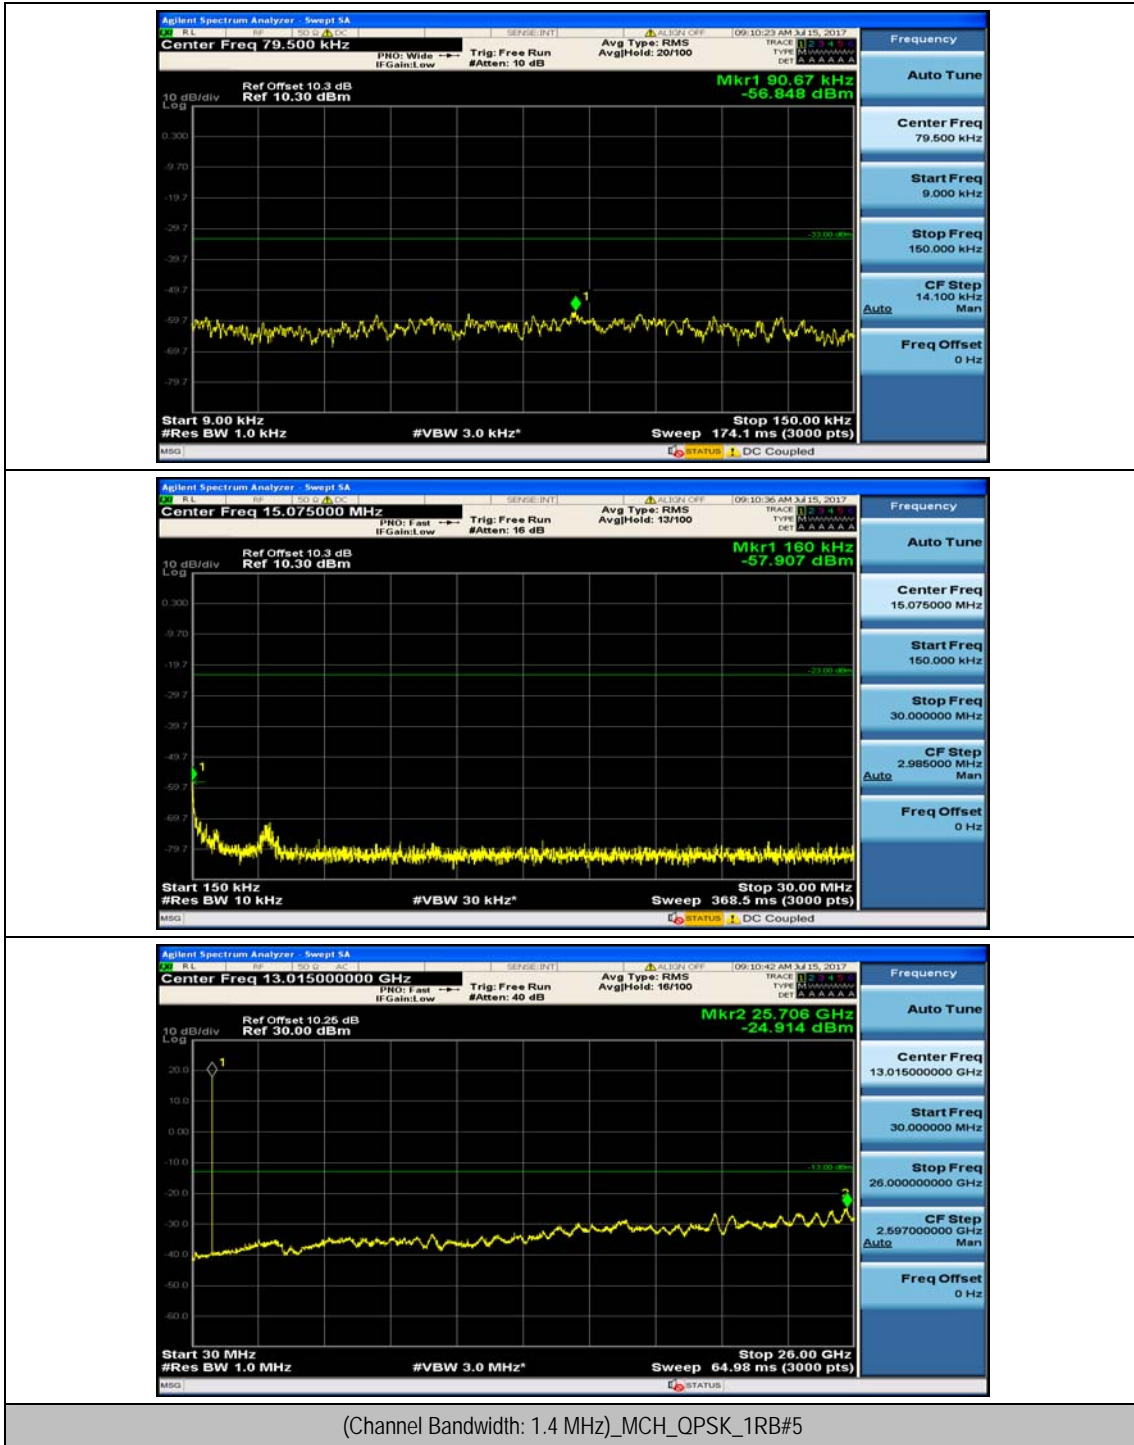

Channel Bandwidth: 10 MHz_HCH_16QAM_25RB#12

Channel Bandwidth: 10 MHz_HCH_16QAM_25RB#25

Channel Bandwidth: 10 MHz_HCH_16QAM_50RB#0

Appendix E: Conducted Spurious Emission

Test Graphs

Channel Bandwidth: 1.4 MHz

Channel Bandwidth: 3 MHz