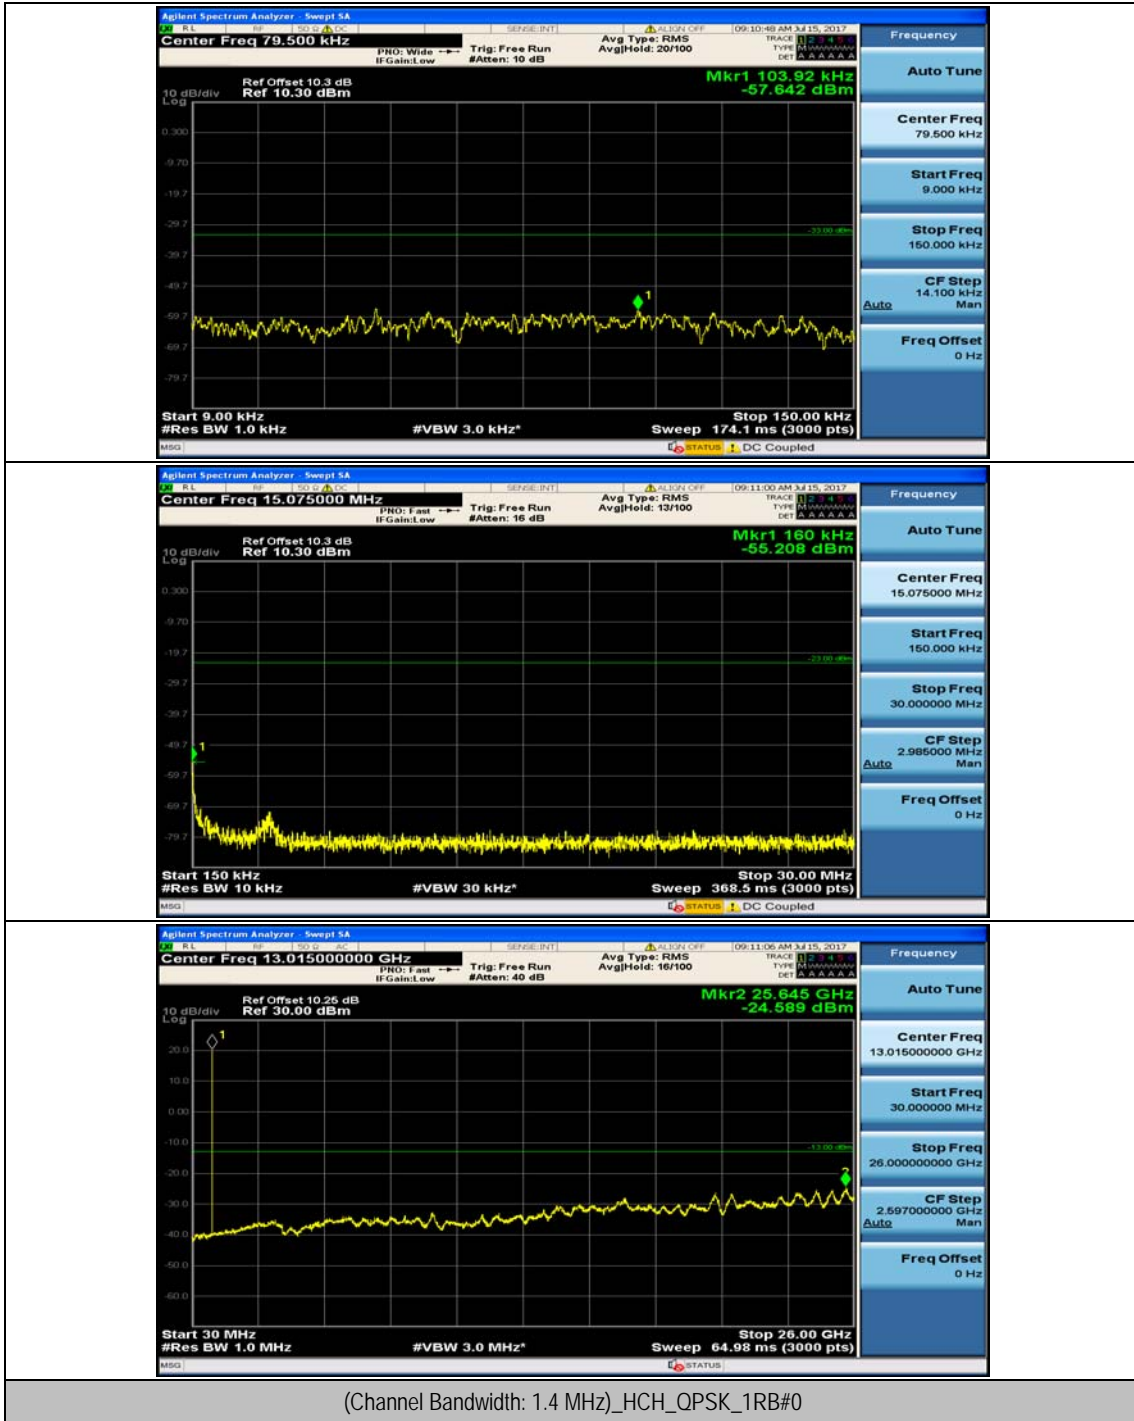

Channel Bandwidth: 10 MHz_LCH_16QAM_25RB#0

Channel Bandwidth: 10 MHz_LCH_16QAM_25RB#12

Channel Bandwidth: 10 MHz_HCH_16QAM_1RB#24

Channel Bandwidth: 10 MHz_HCH_16QAM_1RB#49

Channel Bandwidth: 10 MHz_HCH_16QAM_25RB#0

Channel Bandwidth: 10 MHz_HCH_16QAM_25RB#12

Channel Bandwidth: 10 MHz_HCH_16QAM_25RB#25

Channel Bandwidth: 10 MHz_HCH_16QAM_50RB#0

Appendix E: Conducted Spurious Emission

Test Graphs

Channel Bandwidth: 1.4 MHz

Channel Bandwidth: 3 MHz