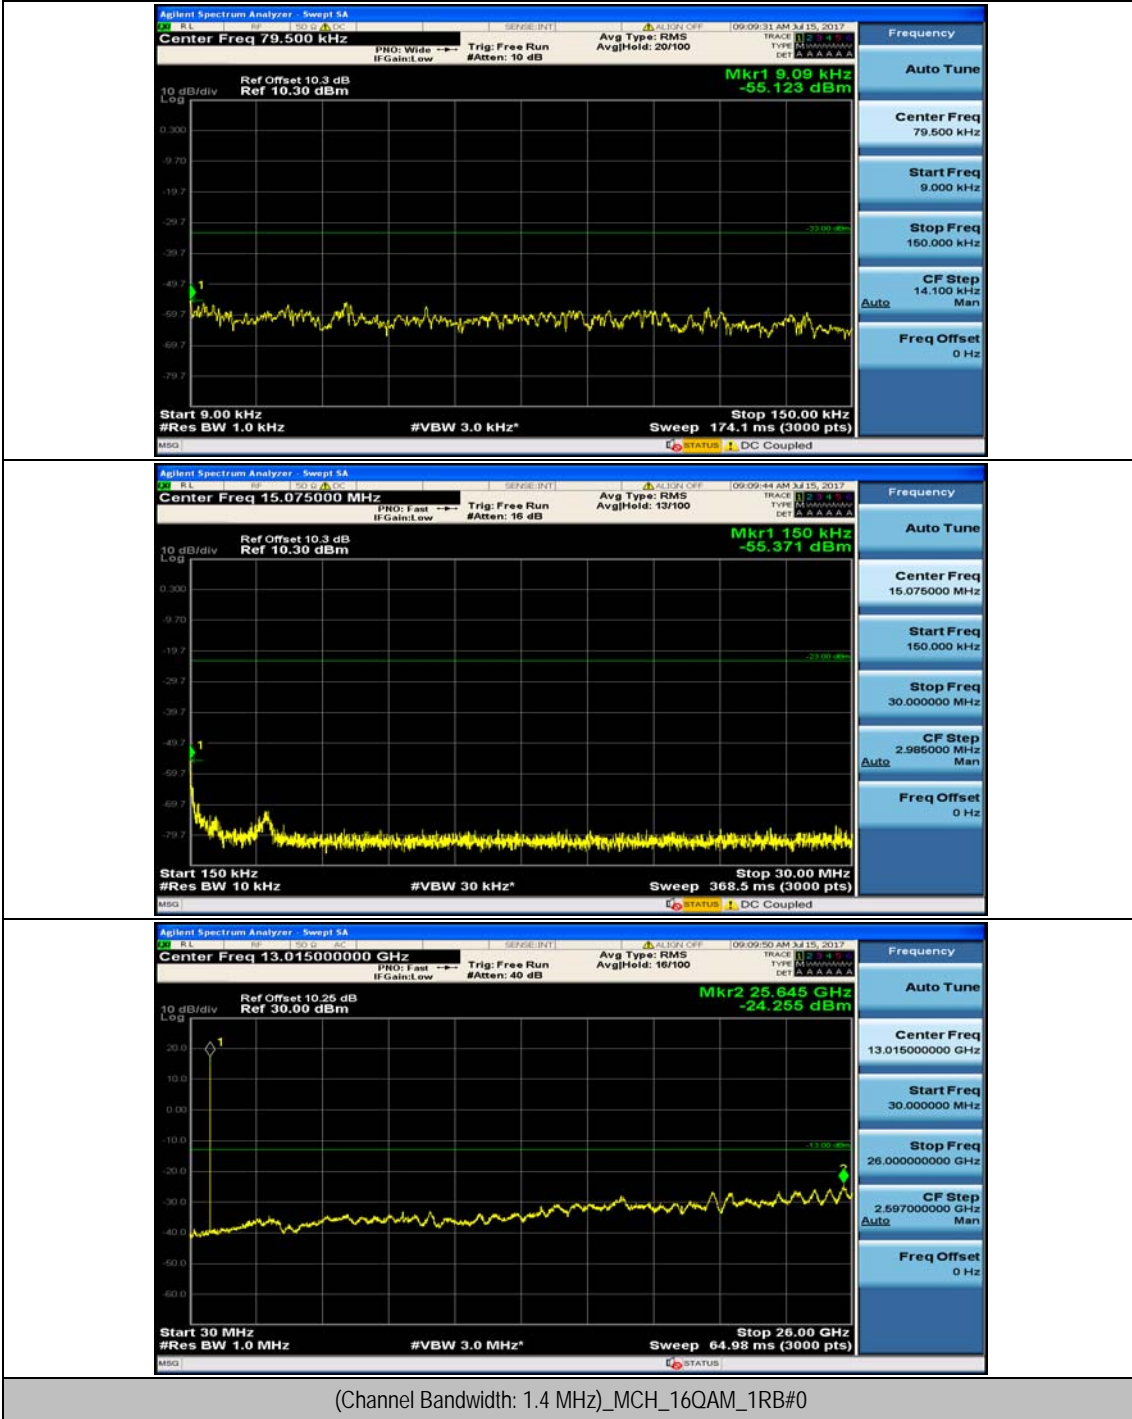

Channel Bandwidth: 10 MHz_LCH_16QAM_25RB#0

Channel Bandwidth: 10 MHz_LCH_16QAM_25RB#12

Channel Bandwidth: 10 MHz_HCH_16QAM_1RB#24

Channel Bandwidth: 10 MHz_HCH_16QAM_1RB#49

Channel Bandwidth: 10 MHz_HCH_16QAM_25RB#0

Channel Bandwidth: 10 MHz_HCH_16QAM_25RB#12

Channel Bandwidth: 10 MHz_HCH_16QAM_25RB#25

Channel Bandwidth: 10 MHz_HCH_16QAM_50RB#0

Appendix E: Conducted Spurious Emission

Test Graphs

Channel Bandwidth: 1.4 MHz

Channel Bandwidth: 3 MHz