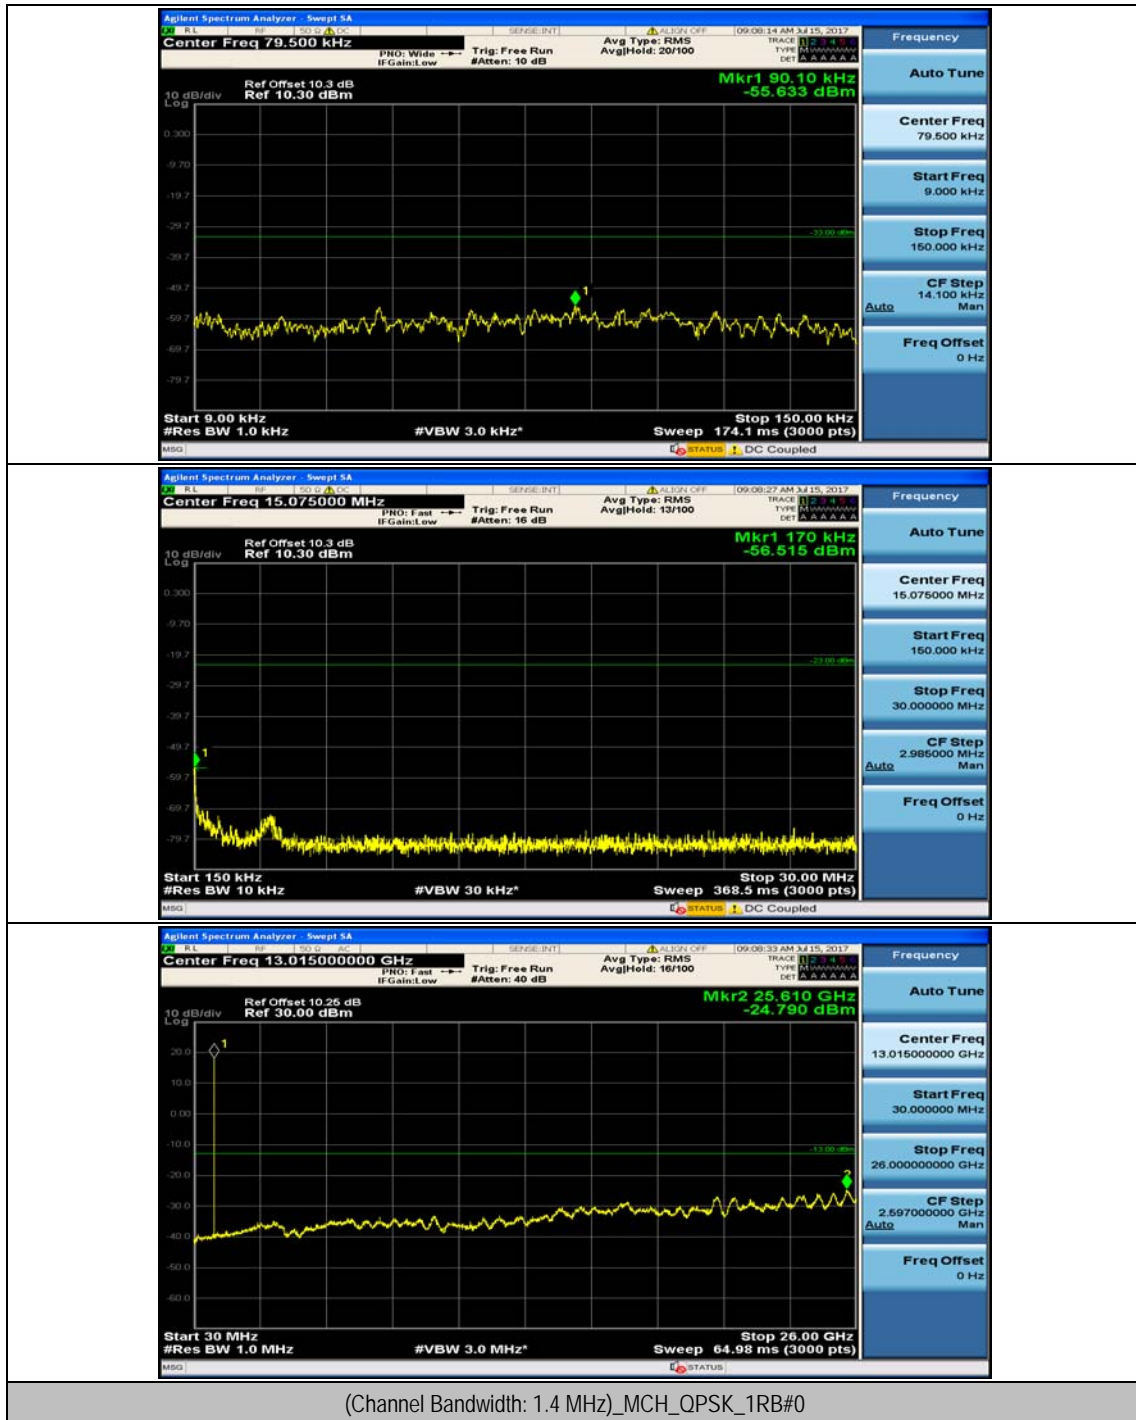

Channel Bandwidth: 10 MHz_HCH_16QAM_25RB#12

Channel Bandwidth: 10 MHz_HCH_16QAM_25RB#25

Channel Bandwidth: 10 MHz_HCH_16QAM_50RB#0

Appendix E: Conducted Spurious Emission

Test Graphs

Channel Bandwidth: 1.4 MHz

Channel Bandwidth: 3 MHz