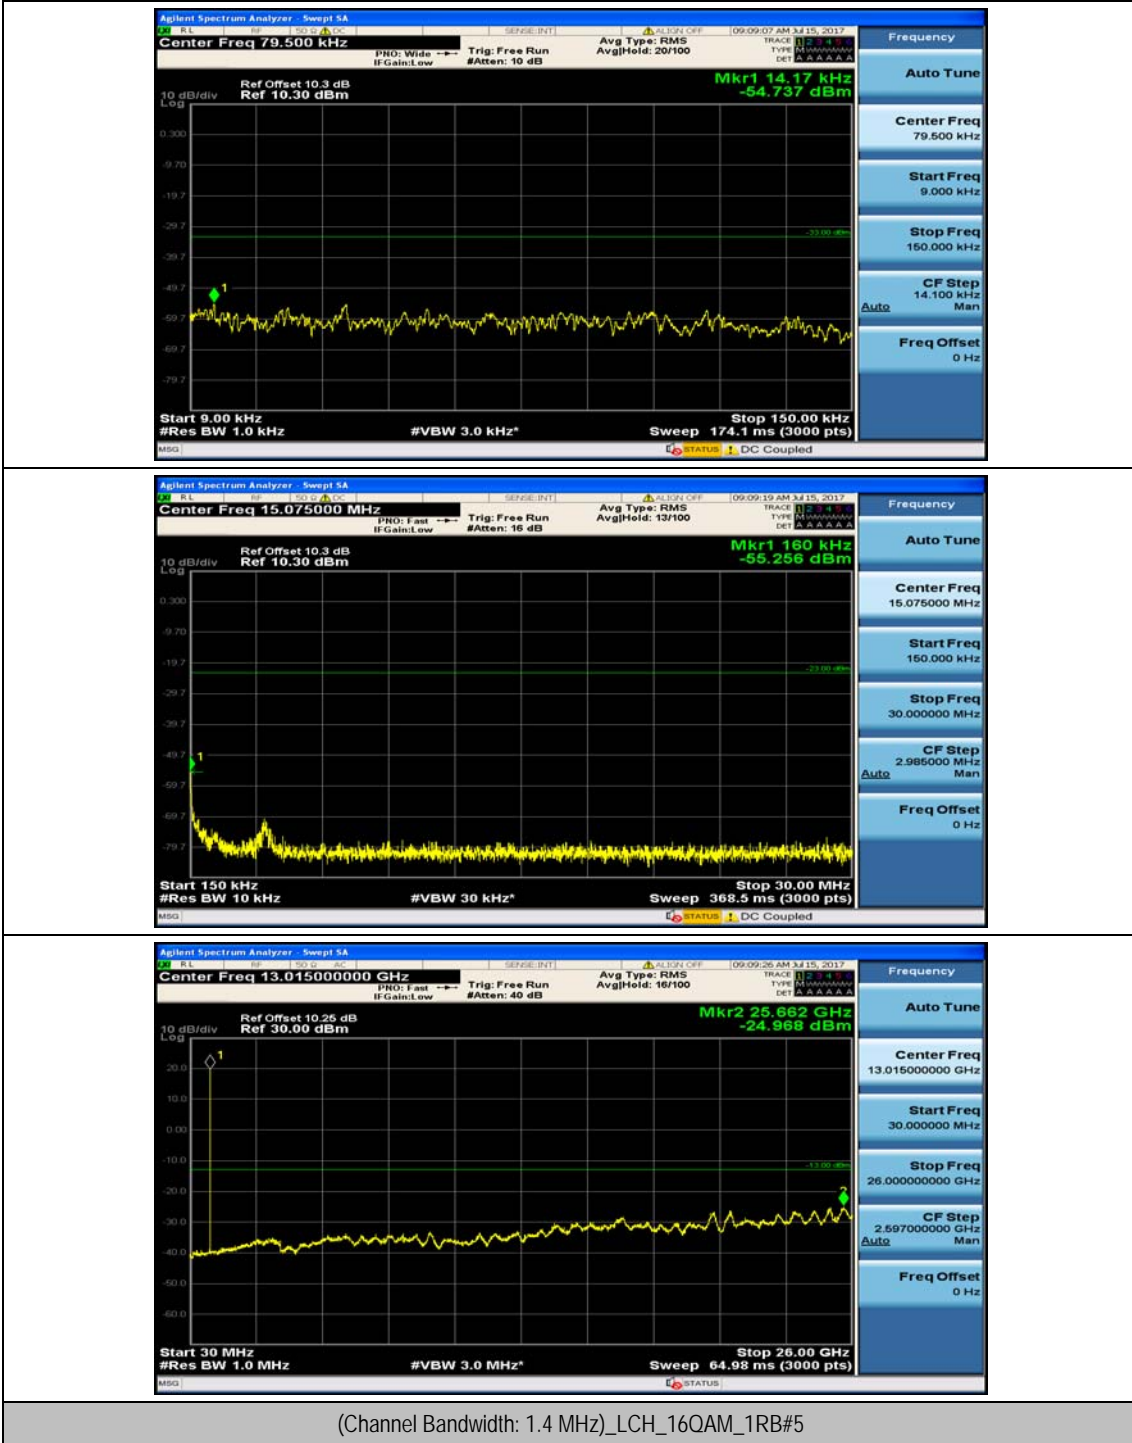

Channel Bandwidth: 10 MHz_HCH_16QAM_25RB#12

Channel Bandwidth: 10 MHz_HCH_16QAM_25RB#25

Channel Bandwidth: 10 MHz_HCH_16QAM_50RB#0

Appendix E: Conducted Spurious Emission

Test Graphs

Channel Bandwidth: 1.4 MHz

Channel Bandwidth: 3 MHz