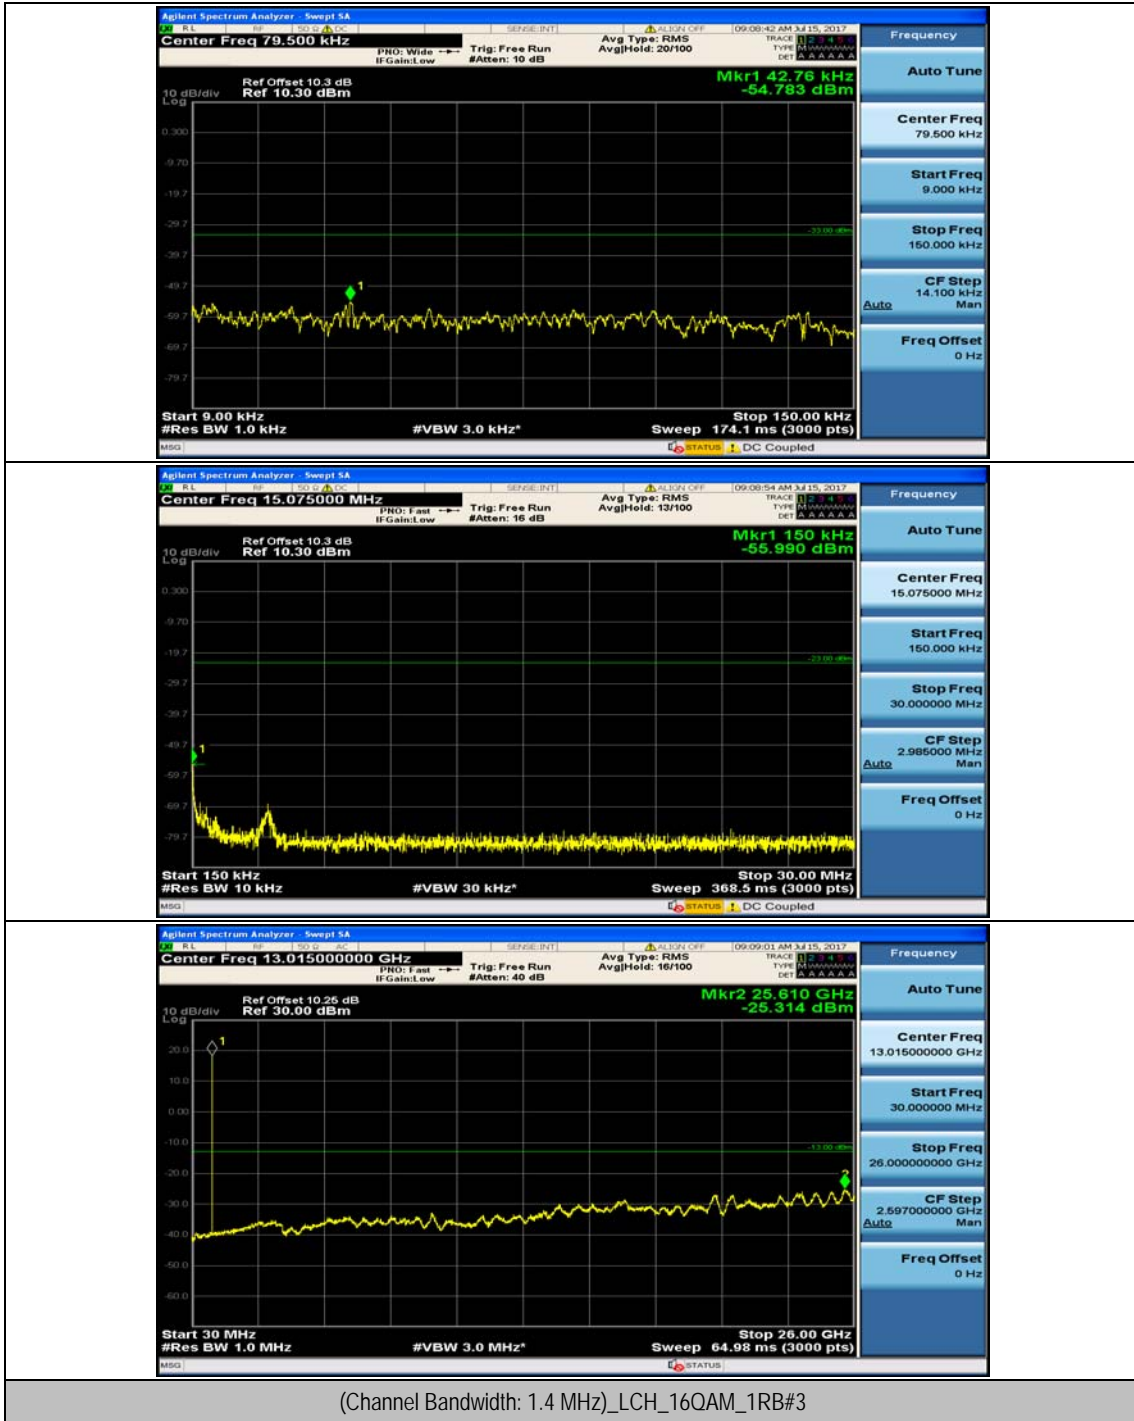

Channel Bandwidth: 10 MHz_LCH_16QAM_25RB#0

Channel Bandwidth: 10 MHz_LCH_16QAM_25RB#12

Channel Bandwidth: 10 MHz_HCH_16QAM_1RB#24

Channel Bandwidth: 10 MHz_HCH_16QAM_1RB#49

Channel Bandwidth: 10 MHz_HCH_16QAM_25RB#0

Channel Bandwidth: 10 MHz_HCH_16QAM_25RB#12

Channel Bandwidth: 10 MHz_HCH_16QAM_25RB#25

Channel Bandwidth: 10 MHz_HCH_16QAM_50RB#0

Appendix E: Conducted Spurious Emission

Test Graphs

Channel Bandwidth: 1.4 MHz

Channel Bandwidth: 3 MHz