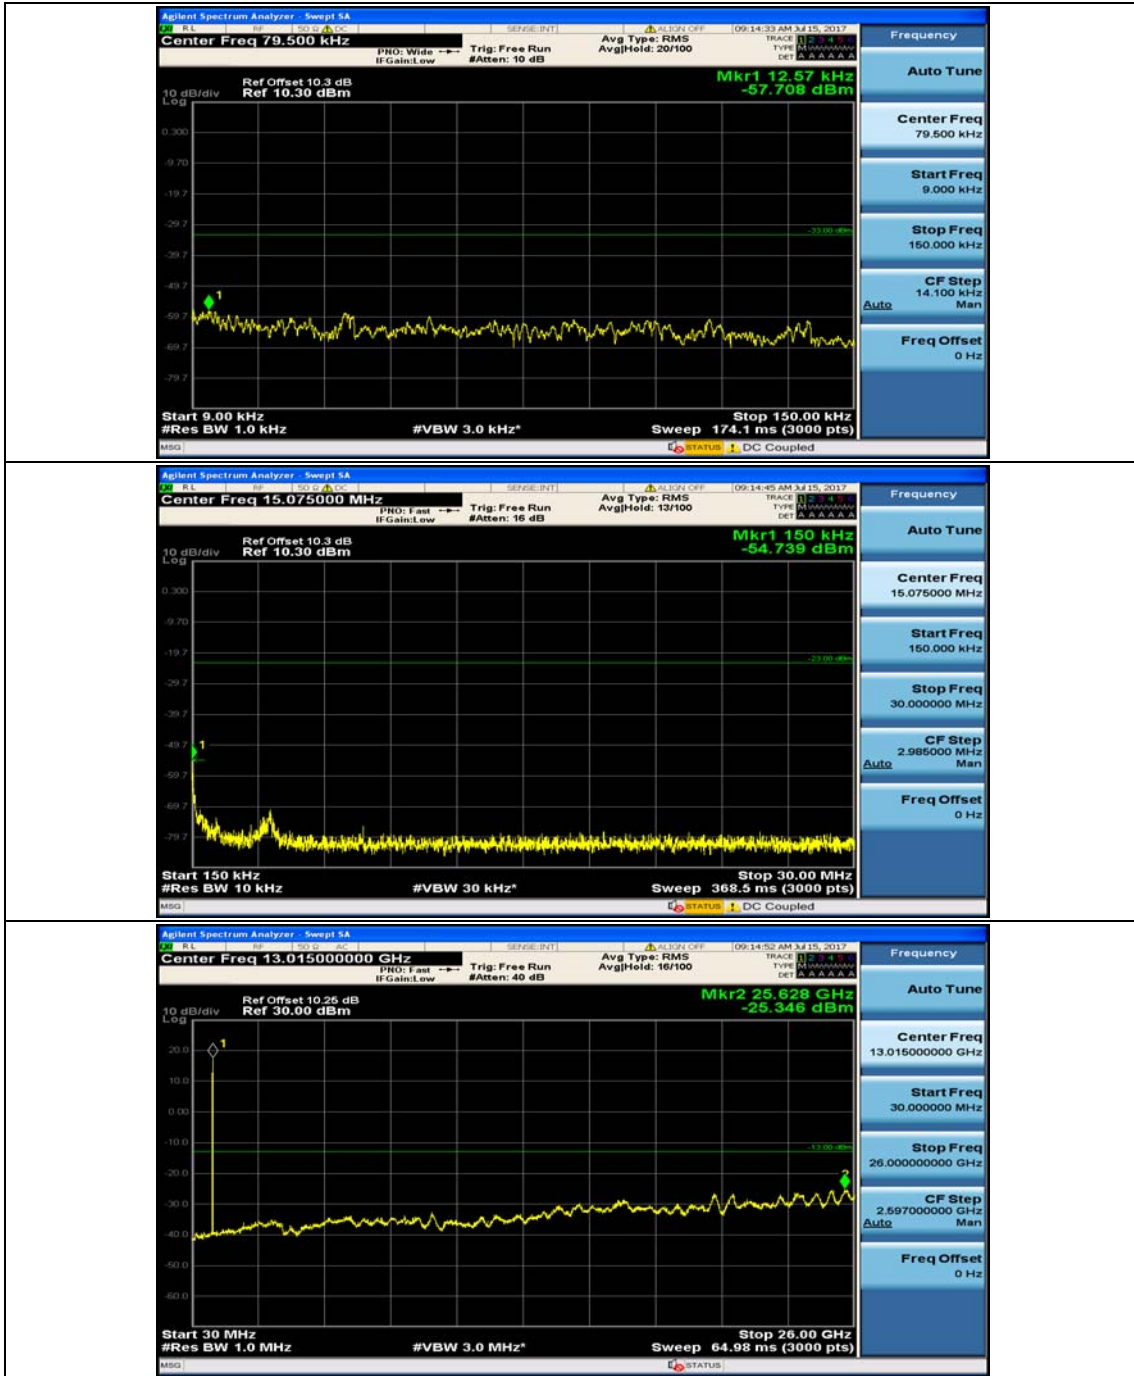

Channel Bandwidth: 10 MHz_LCH_16QAM_25RB#0

Channel Bandwidth: 10 MHz_LCH_16QAM_25RB#12

Channel Bandwidth: 10 MHz_HCH_16QAM_1RB#24

Channel Bandwidth: 10 MHz_HCH_16QAM_1RB#49

Channel Bandwidth: 10 MHz_HCH_16QAM_25RB#0

Channel Bandwidth: 10 MHz_HCH_16QAM_25RB#12

Channel Bandwidth: 10 MHz_HCH_16QAM_25RB#25

Channel Bandwidth: 10 MHz_HCH_16QAM_50RB#0

Appendix E: Conducted Spurious Emission

Test Graphs

Channel Bandwidth: 1.4 MHz

Channel Bandwidth: 3 MHz