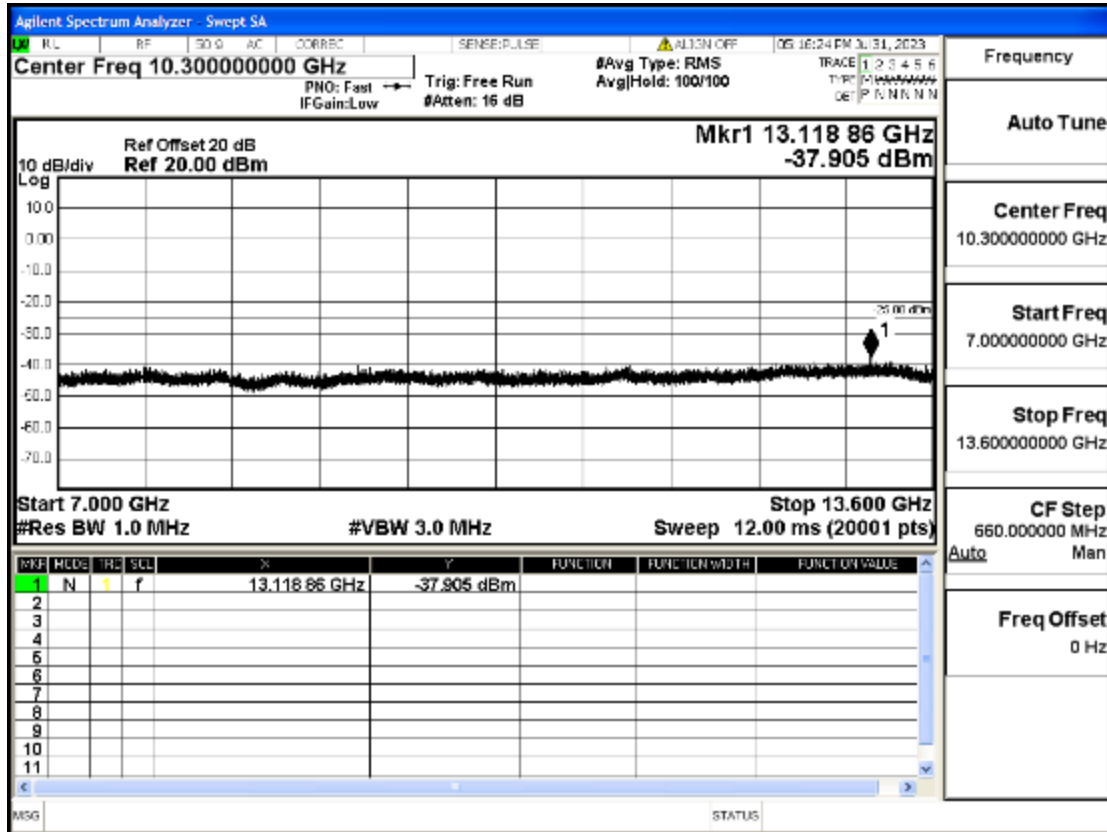

OB7-10-2535-QPSK-50#LOW@7GHz-13.6GHz@Pass