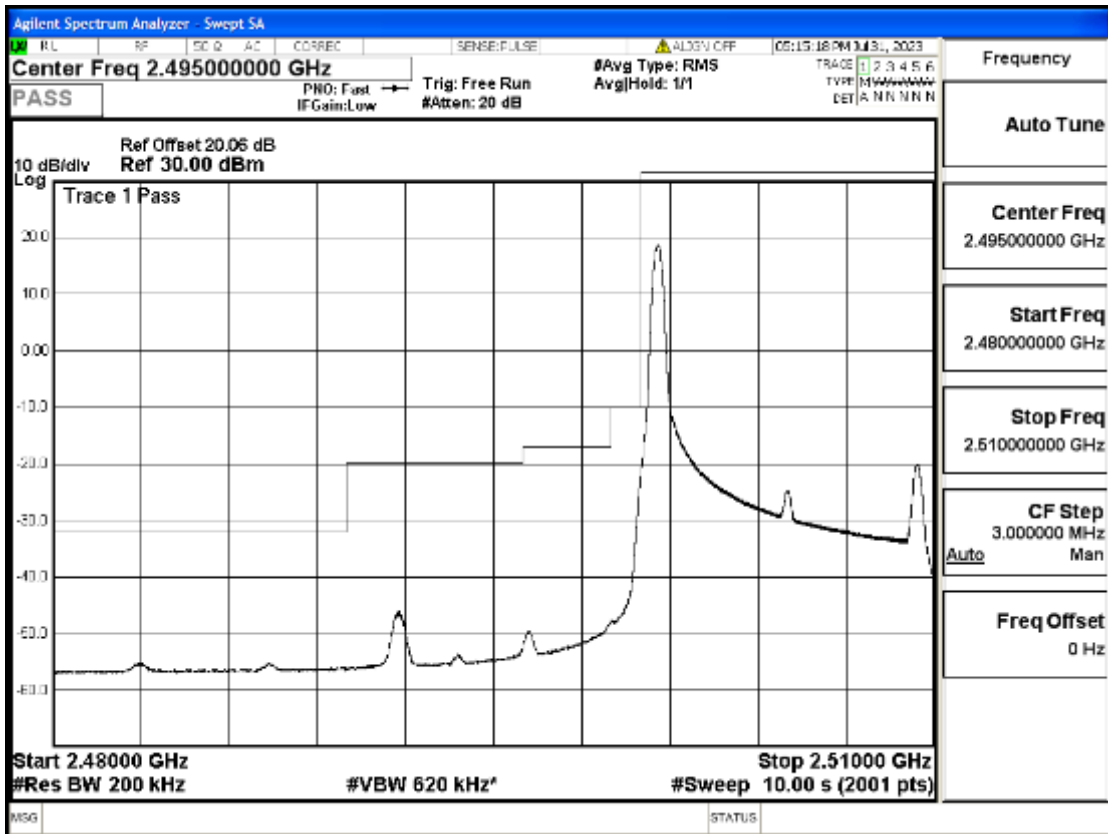

Band7-10-2505-16QAM-1#LOW@Pass