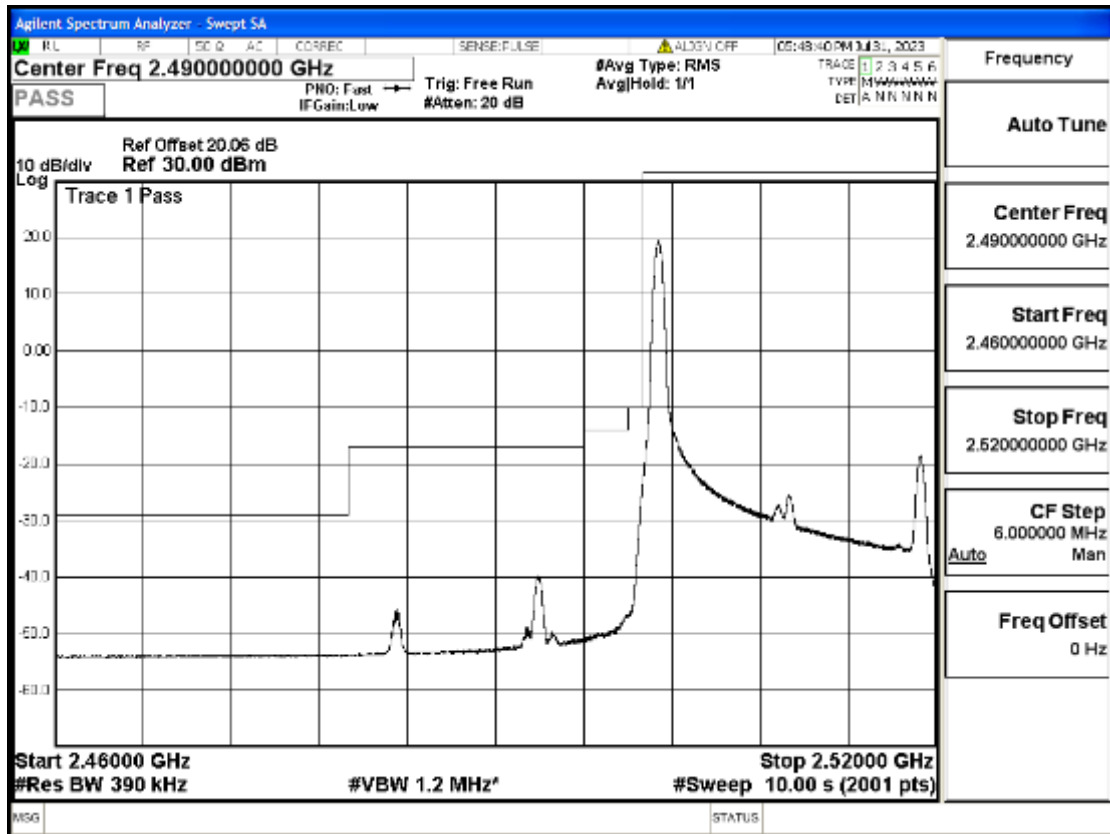

Band7-20-2510-16QAM-1#LOW@Pass