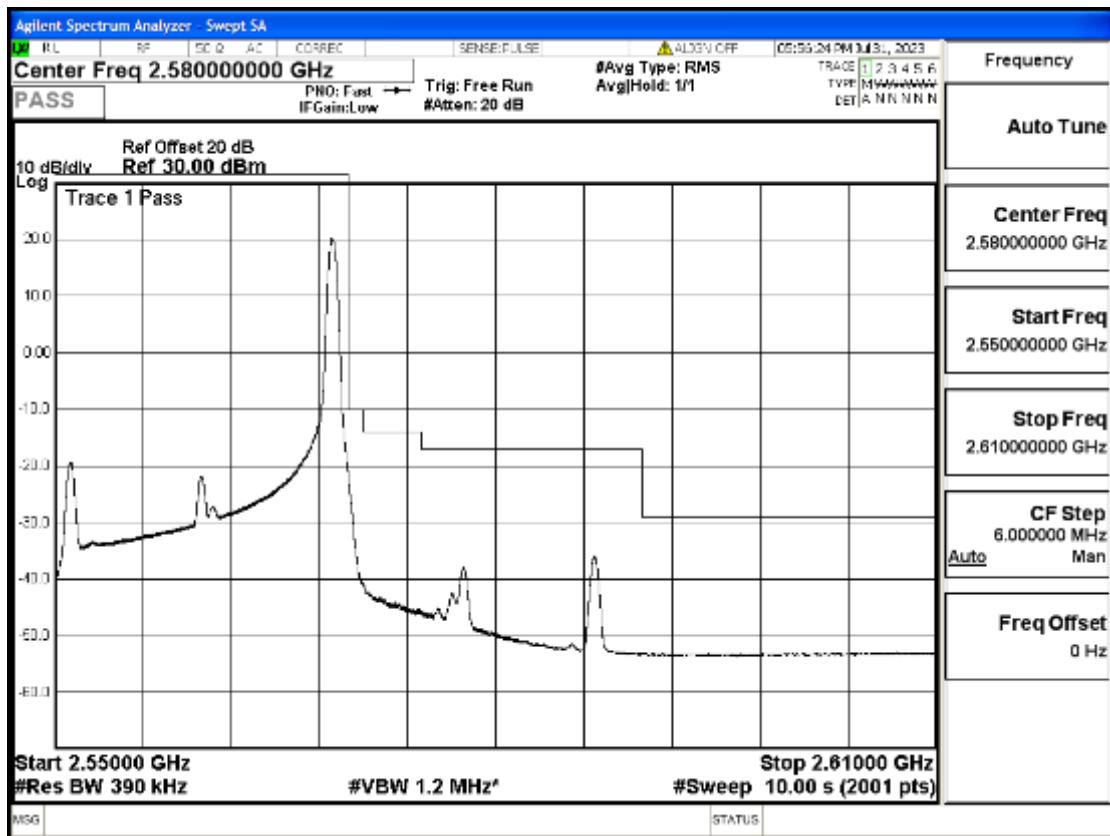

Band7-20-2560-QPSK-1#HIGH@Pass