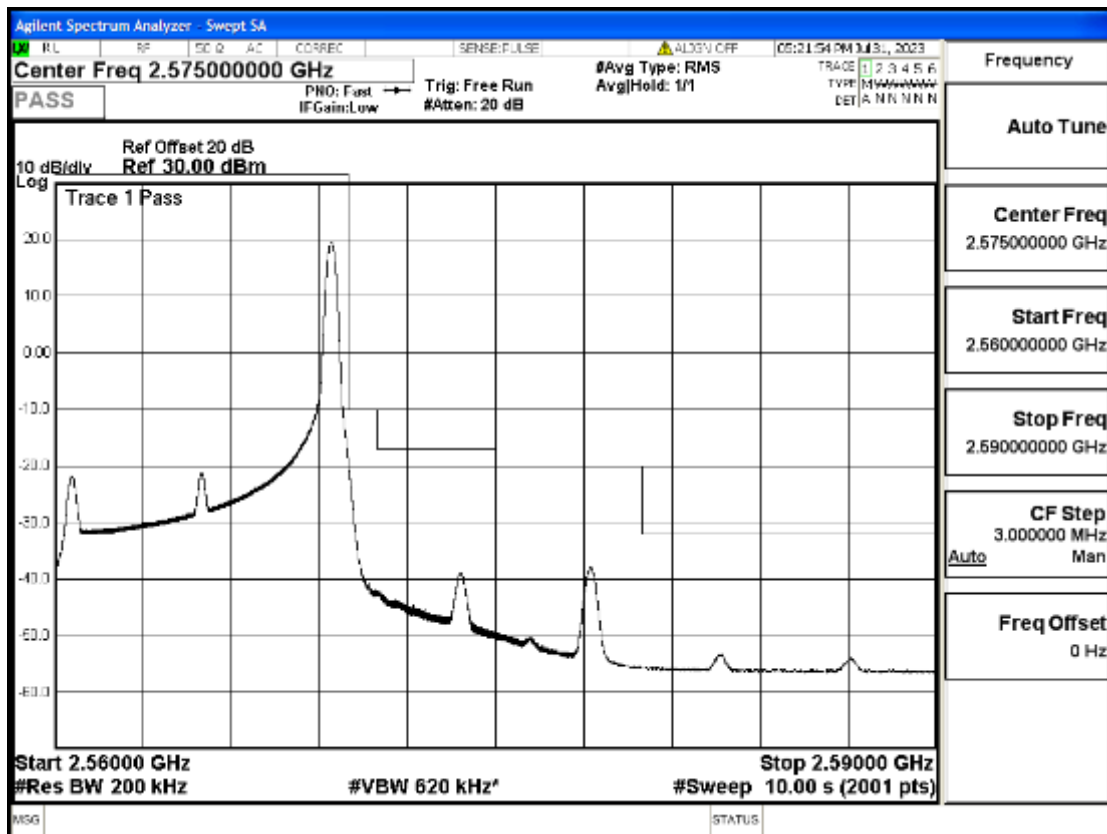

Band7-10-2565-QPSK-1#HIGH@Pass