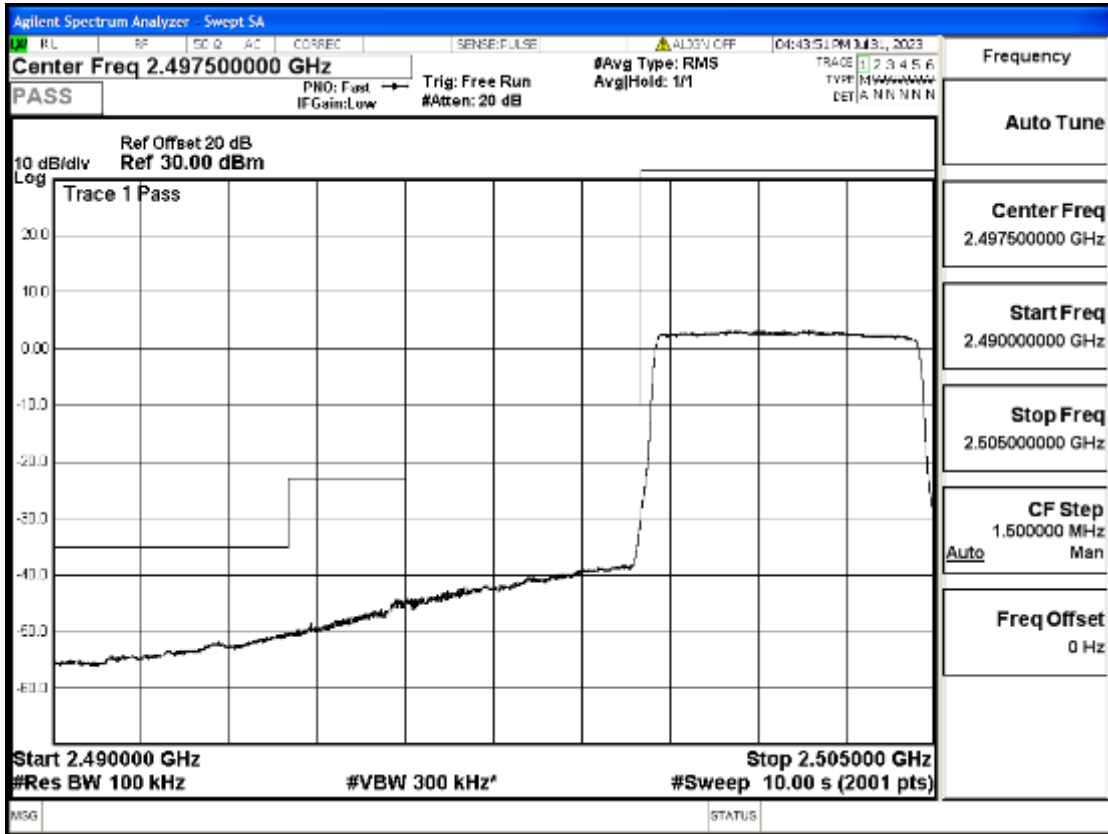

Band7-5-2502.5-16QAM-25#LOW@Pass