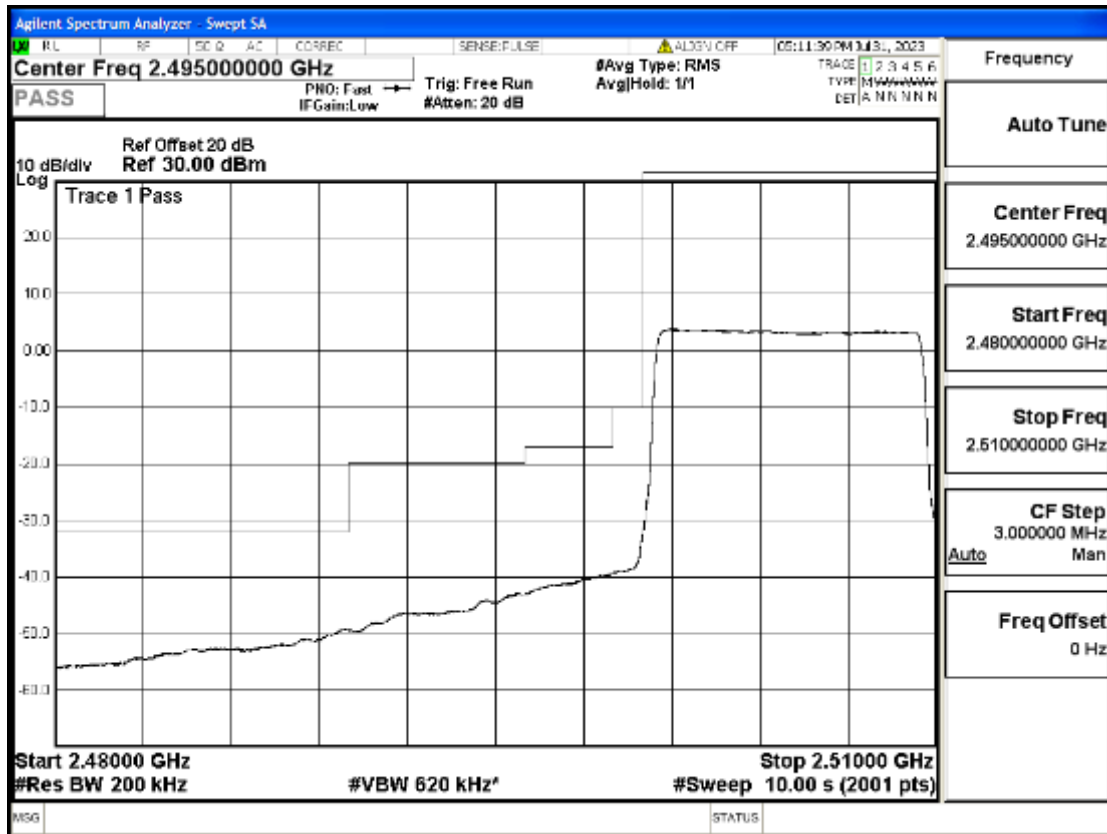

Band7-10-2505-QPSK-50#LOW@Pass