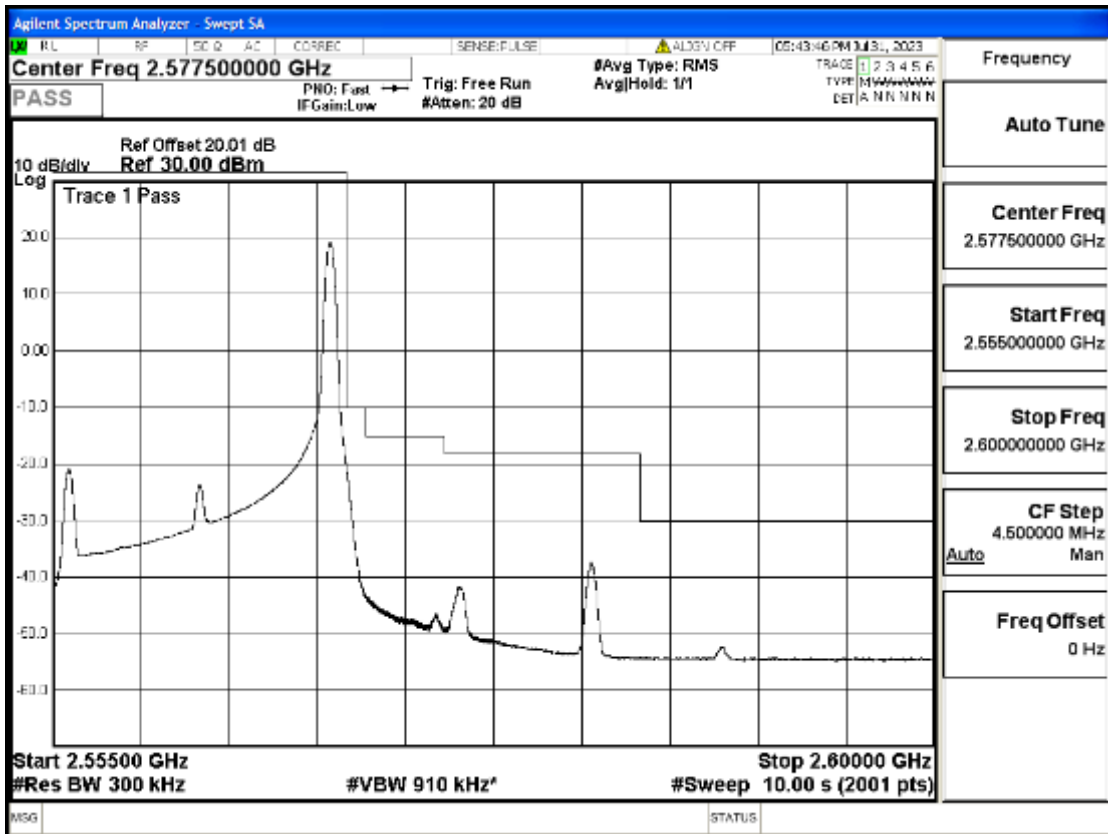

Band7-15-2562.5-16QAM-1#HIGH@Pass