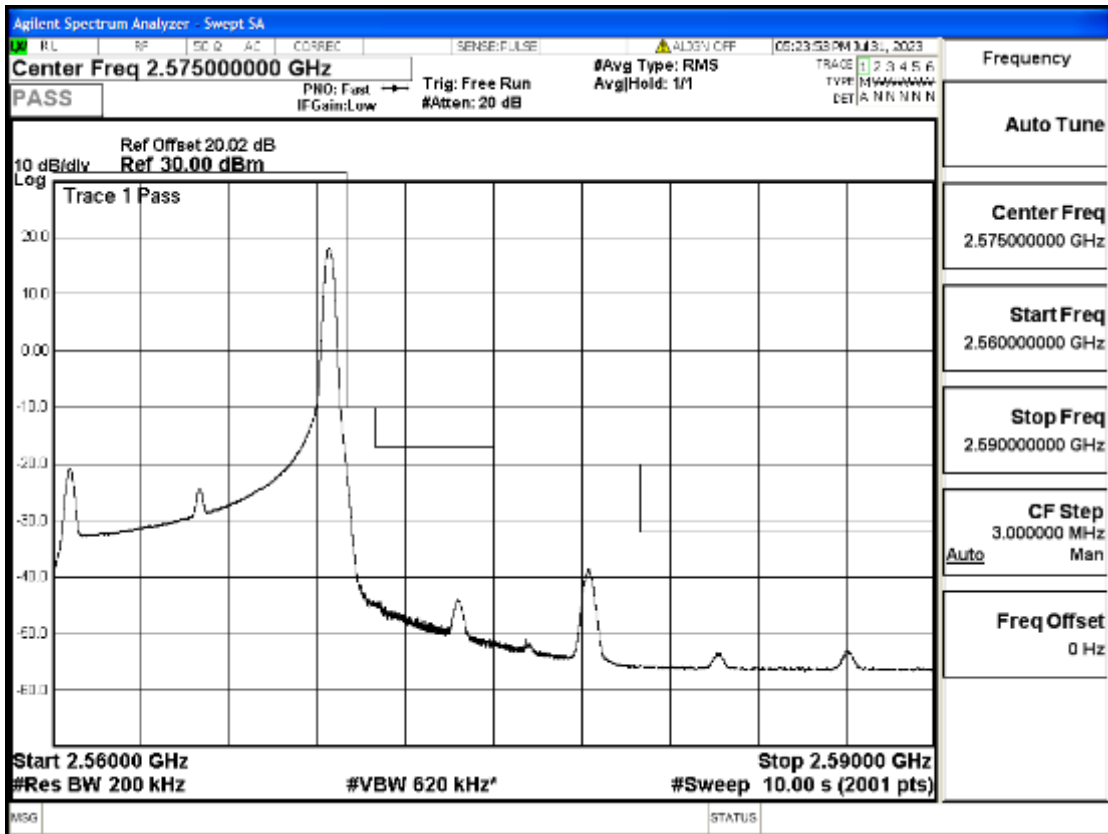

Band7-10-2565-16QAM-1#HIGH@Pass