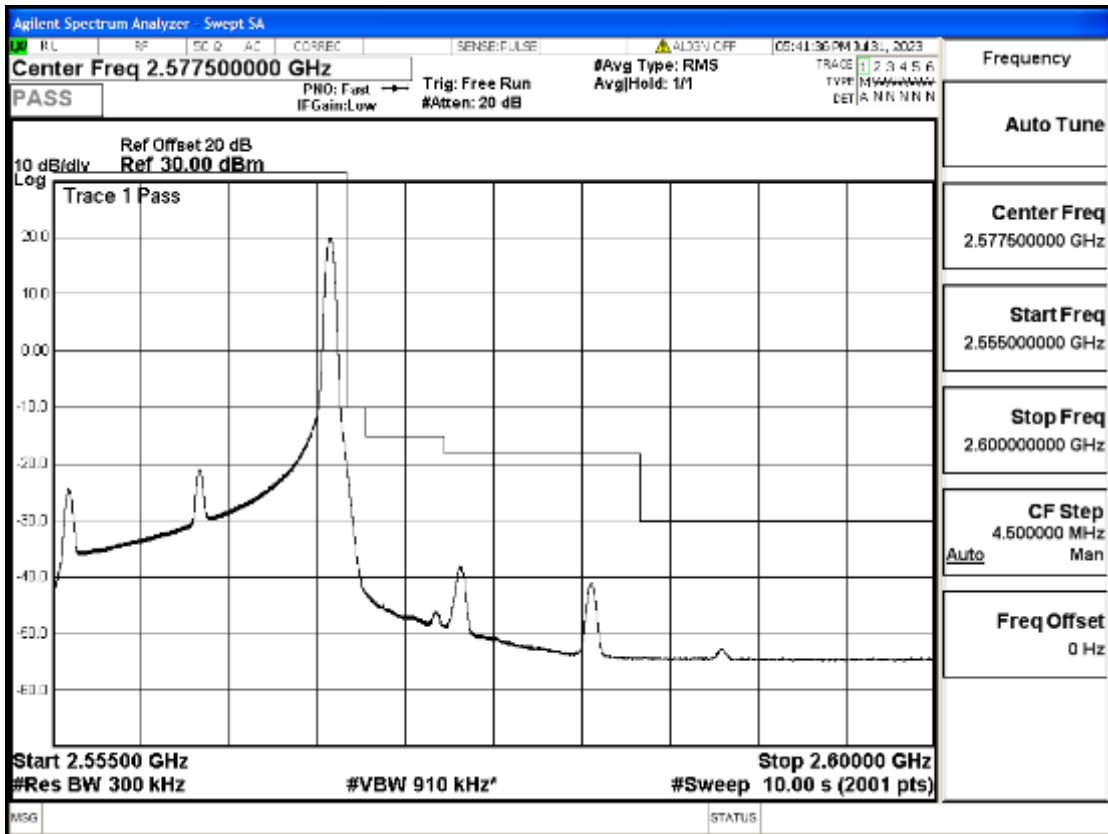

Band7-15-2562.5-QPSK-1#HIGH@Pass