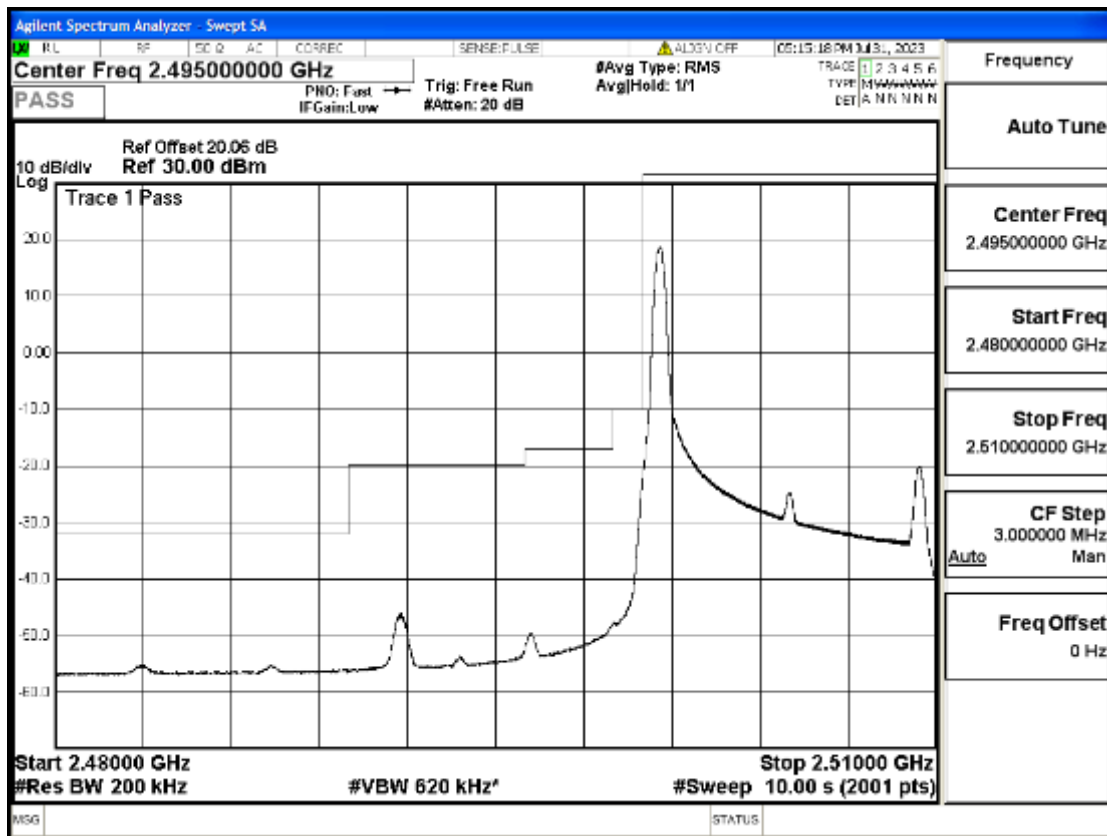

Band7-10-2505-QPSK-1#LOW@Pass