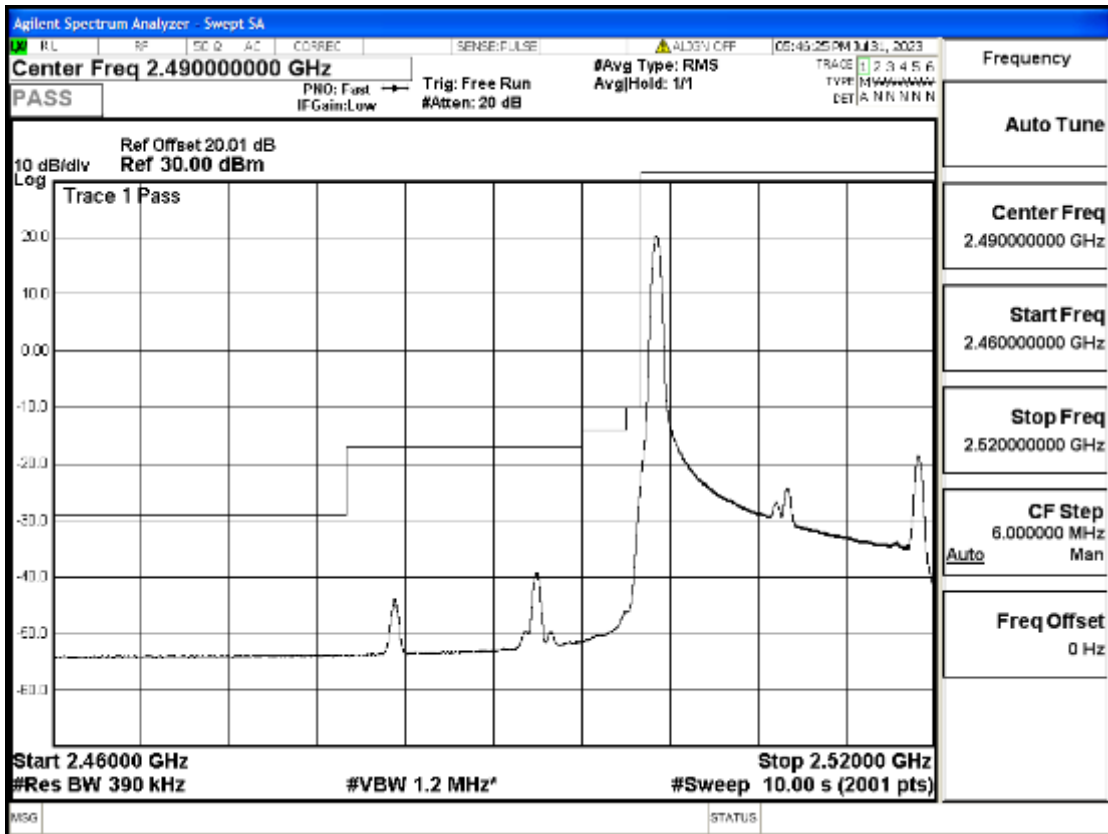

Band7-20-2510-QPSK-1#LOW@Pass