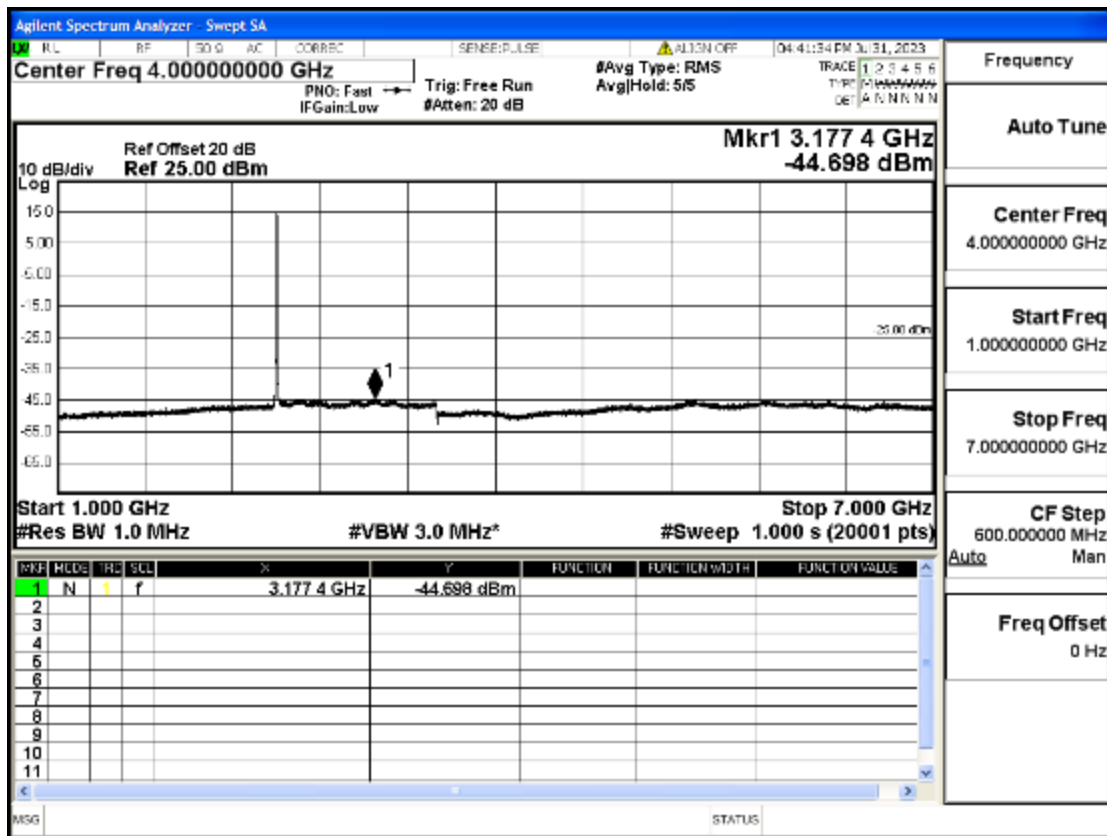

OB7-5-2502.5-QPSK-25#LOW@1GHz-7GHz@Pass