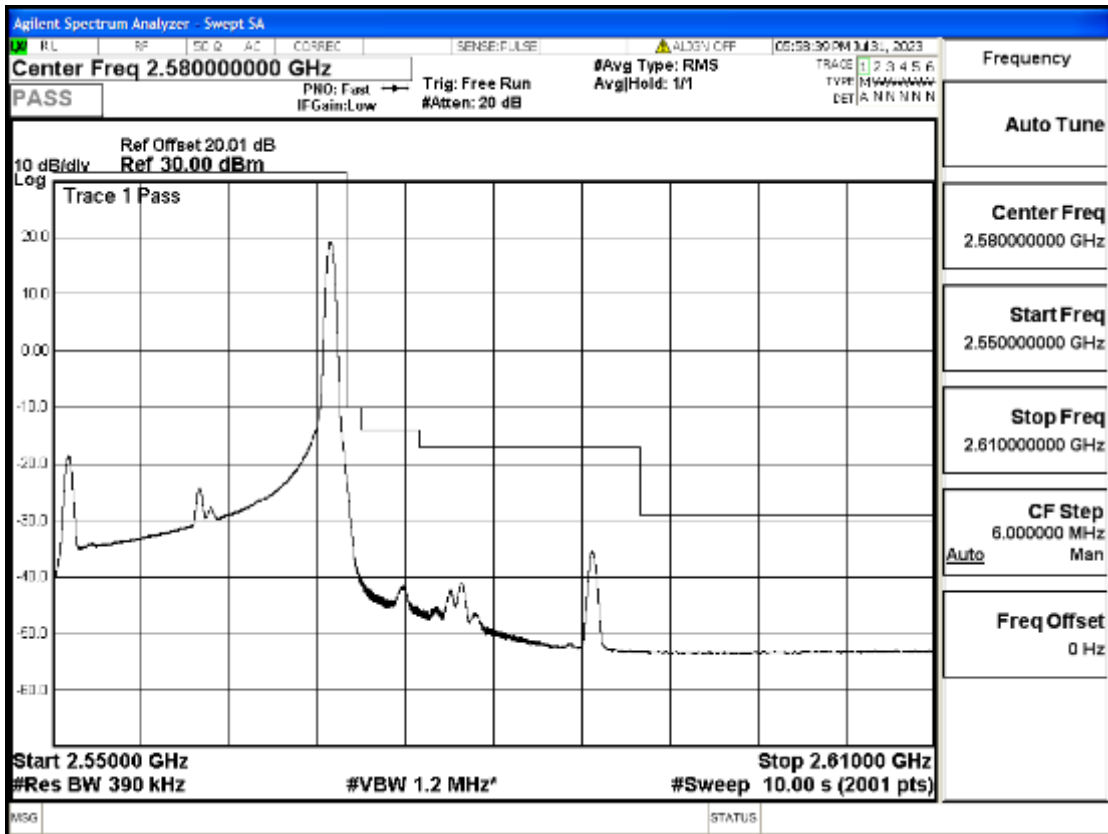

Band7-20-2560-QPSK-100#LOW@Pass

Band7-20-2560-QPSK-1#HIGH@Pass

Band7-20-2560-16QAM-100#LOW@Pass

Band7-20-2560-16QAM-1#HIGH@Pass

Conducted Spurious Emission

Band	Bandwidth(MHz)	UL Frequency(MHz)	Modulation	RB Size	RB Offset	Test Condition	Transmitter Spurious Emission(Pass/Fail)
OB7	5	2502.5	QPSK	25	LOW	30mHz-1GHz	Pass
OB7	5	2502.5	QPSK	25	LOW	1GHz-7GHz	Pass
OB7	5	2502.5	QPSK	25	LOW	7GHz-13.6GHz	Pass
OB7	5	2502.5	QPSK	25	LOW	13.6GHz-26.5GHz	Pass
OB7	5	2535	QPSK	25	LOW	30mHz-1GHz	Pass
OB7	5	2535	QPSK	25	LOW	1GHz-7GHz	Pass
OB7	5	2535	QPSK	25	LOW	7GHz-13.6GHz	Pass
OB7	5	2535	QPSK	25	LOW	13.6GHz-26.5GHz	Pass
OB7	5	2567.5	QPSK	25	LOW	30mHz-1GHz	Pass
OB7	5	2567.5	QPSK	25	LOW	1GHz-7GHz	Pass
OB7	5	2567.5	QPSK	25	LOW	7GHz-13.6GHz	Pass
OB7	5	2567.5	QPSK	25	LOW	13.6GHz-26.5GHz	Pass
OB7	10	2505	QPSK	50	LOW	30mHz-1GHz	Pass
OB7	10	2505	QPSK	50	LOW	1GHz-7GHz	Pass
OB7	10	2505	QPSK	50	LOW	7GHz-13.6GHz	Pass
OB7	10	2505	QPSK	50	LOW	13.6GHz-26.5GHz	Pass
OB7	10	2535	QPSK	50	LOW	30mHz-1GHz	Pass
OB7	10	2535	QPSK	50	LOW	1GHz-7GHz	Pass
OB7	10	2535	QPSK	50	LOW	7GHz-13.6GHz	Pass
OB7	10	2535	QPSK	50	LOW	13.6GHz-26.5GHz	Pass
OB7	10	2565	QPSK	50	LOW	30mHz-1GHz	Pass
OB7	10	2565	QPSK	50	LOW	1GHz-7GHz	Pass
OB7	10	2565	QPSK	50	LOW	7GHz-13.6GHz	Pass
OB7	10	2565	QPSK	50	LOW	13.6GHz-26.5GHz	Pass
OB7	15	2507.5	QPSK	75	LOW	30mHz-1GHz	Pass
OB7	15	2507.5	QPSK	75	LOW	1GHz-7GHz	Pass
OB7	15	2507.5	QPSK	75	LOW	7GHz-13.6GHz	Pass
OB7	15	2507.5	QPSK	75	LOW	13.6GHz-26.5GHz	Pass
OB7	15	2535	QPSK	75	LOW	30mHz-1GHz	Pass
OB7	15	2535	QPSK	75	LOW	1GHz-7GHz	Pass
OB7	15	2535	QPSK	75	LOW	7GHz-13.6GHz	Pass
OB7	15	2535	QPSK	75	LOW	13.6GHz-26.5GHz	Pass
OB7	15	2562.5	QPSK	75	LOW	30mHz-1GHz	Pass
OB7	15	2562.5	QPSK	75	LOW	1GHz-7GHz	Pass
OB7	15	2562.5	QPSK	75	LOW	7GHz-13.6GHz	Pass
OB7	15	2562.5	QPSK	75	LOW	13.6GHz-26.5GHz	Pass
OB7	20	2510	QPSK	100	LOW	30mHz-1GHz	Pass
OB7	20	2510	QPSK	100	LOW	1GHz-7GHz	Pass
OB7	20	2510	QPSK	100	LOW	7GHz-13.6GHz	Pass
OB7	20	2510	QPSK	100	LOW	13.6GHz-26.5GHz	Pass