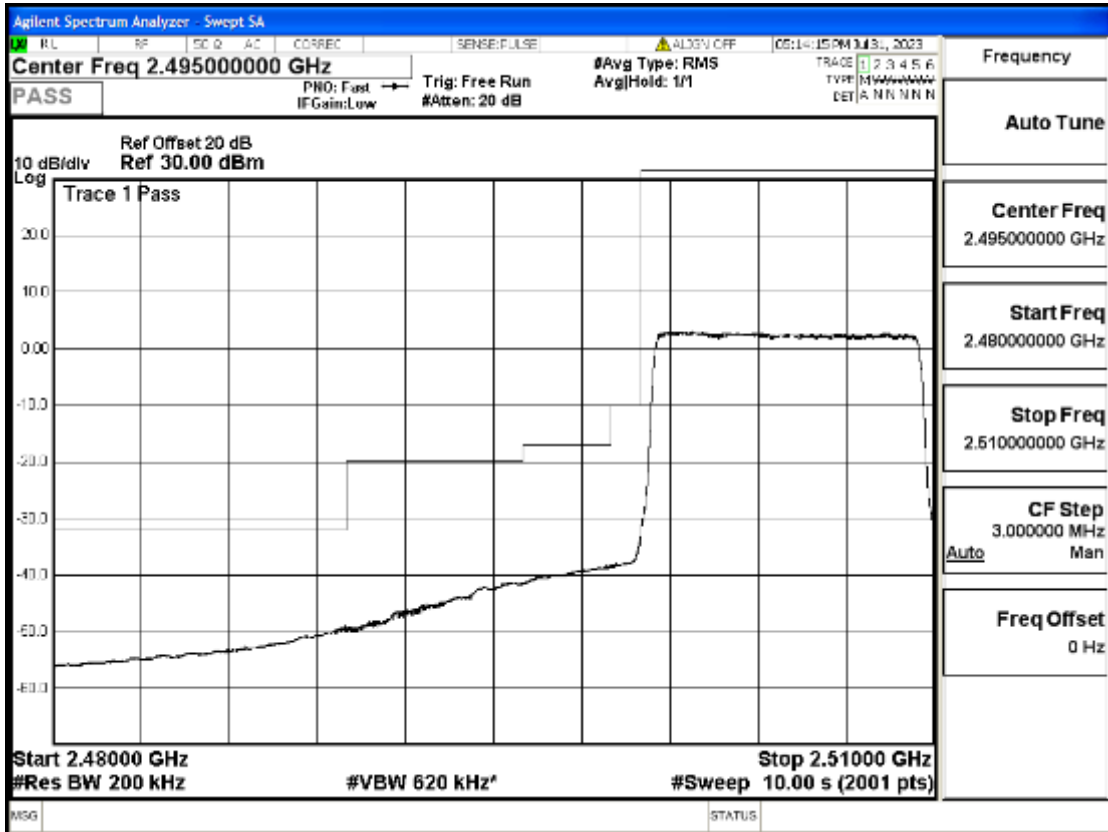

Band7-10-2505-16QAM-50#LOW@Pass