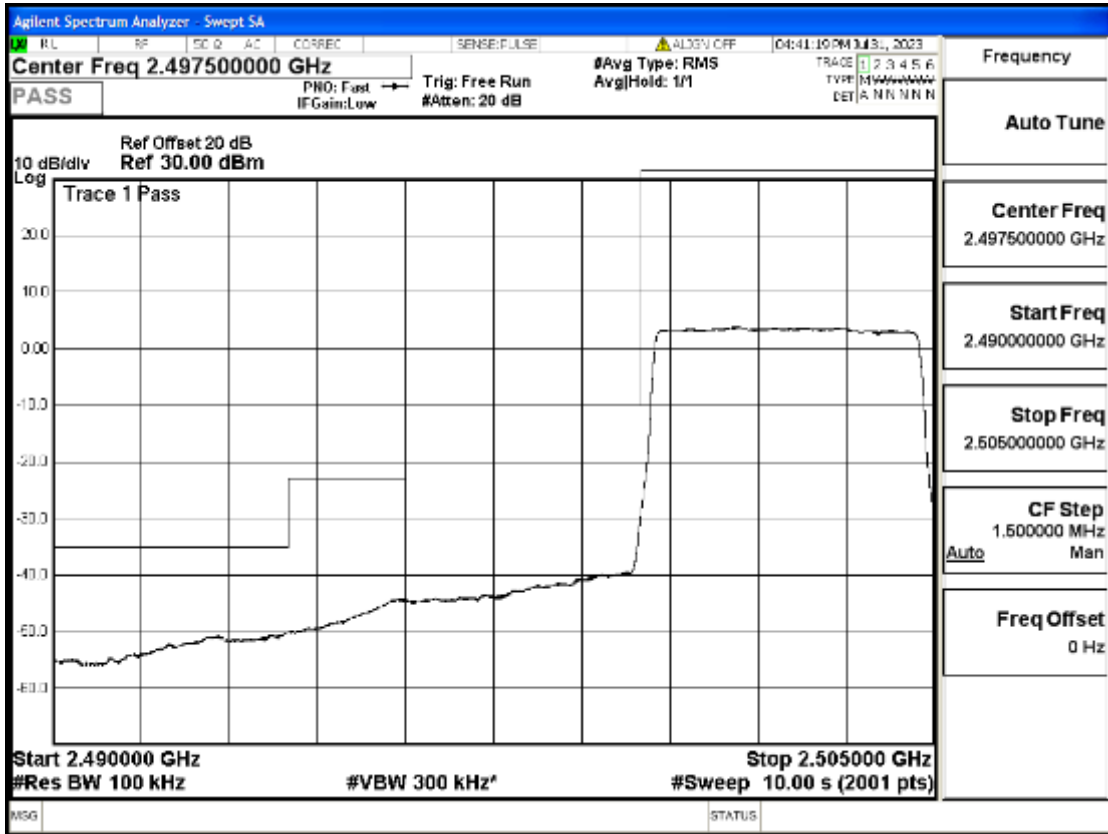

Band7-5-2502.5-QPSK-25#LOW@Pass