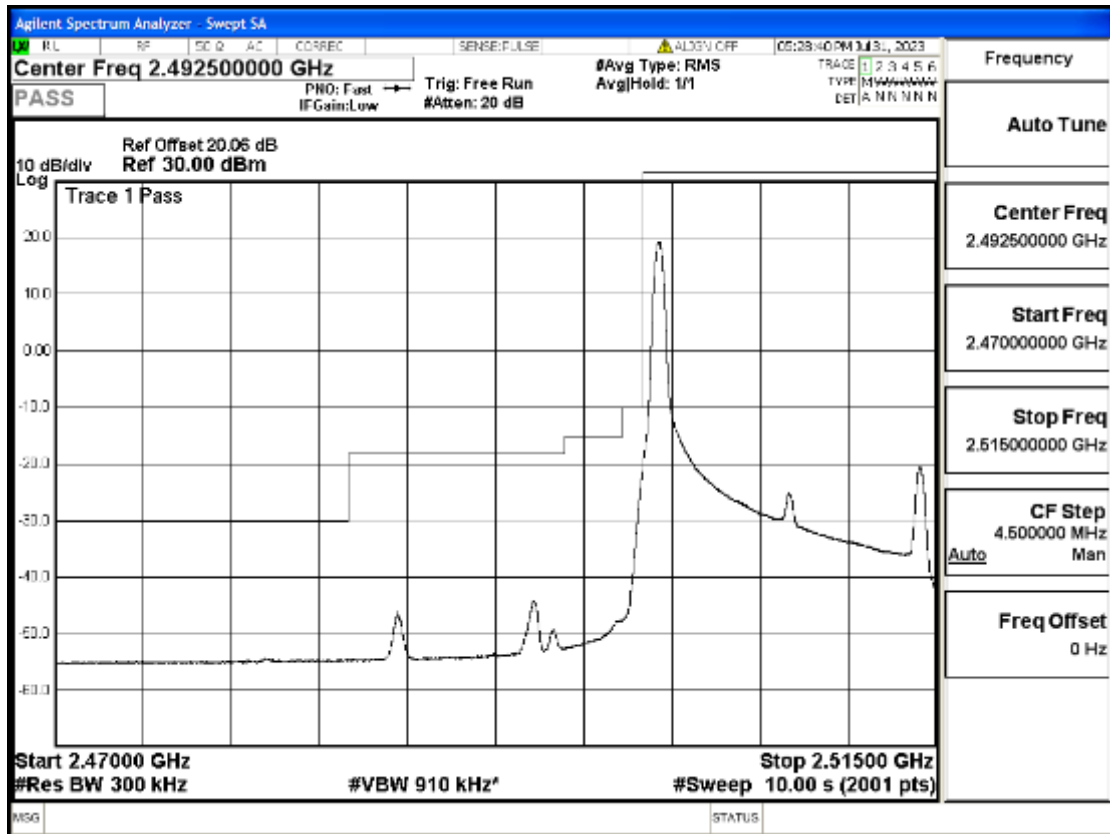

Band7-15-2507.5-16QAM-1#LOW@Pass