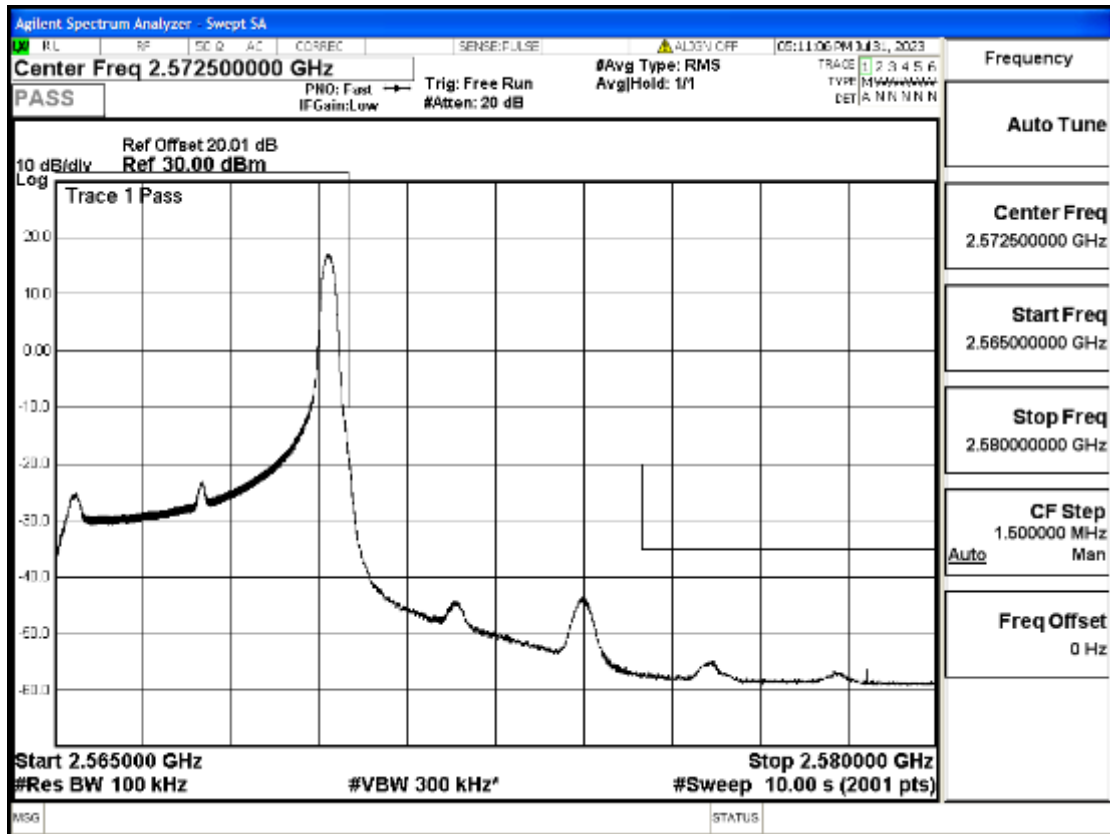

Band7-5-2567.5-16QAM-1#HIGH@Pass