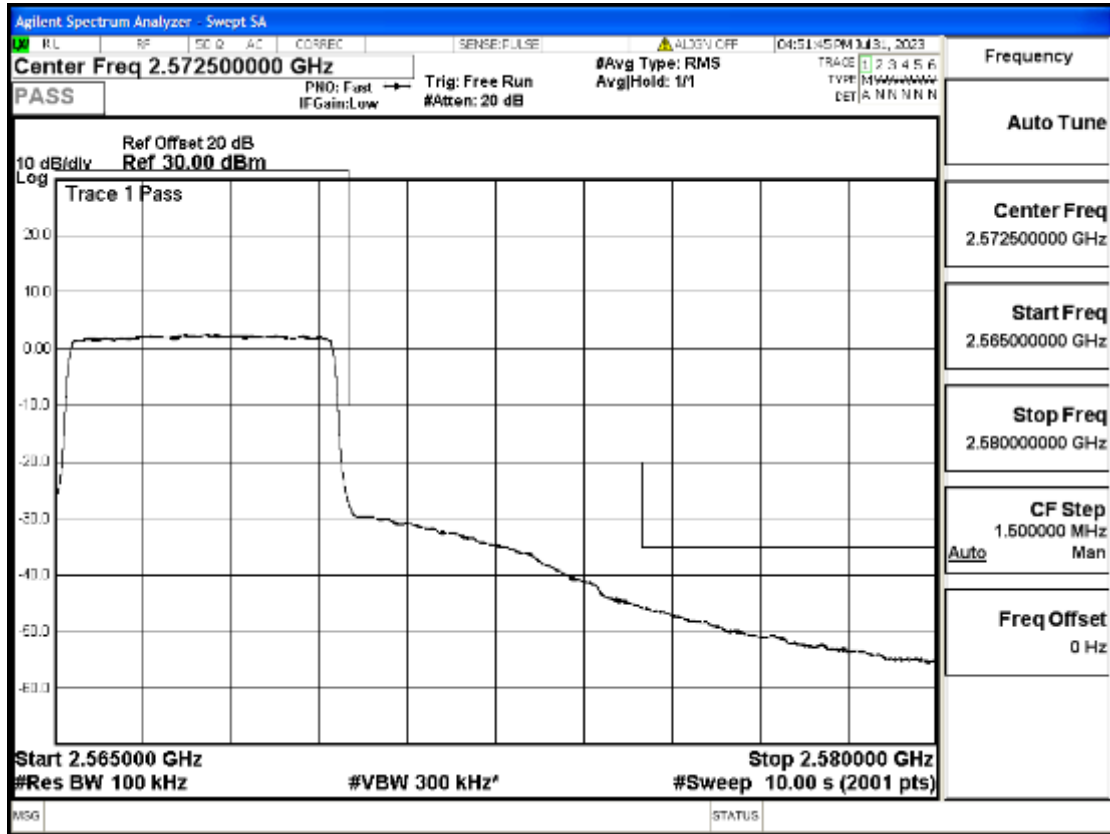

Band7-5-2567.5-16QAM-25#LOW@Pass