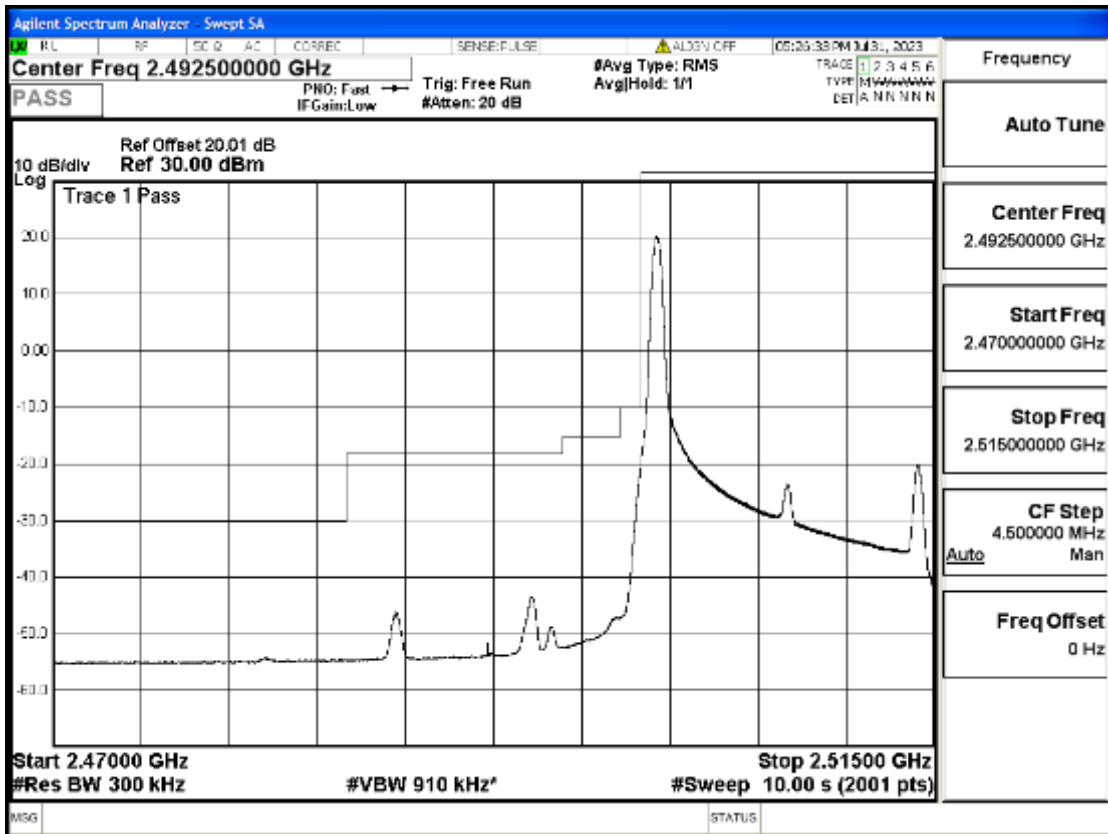

Band7-15-2507.5-QPSK-1#LOW@Pass