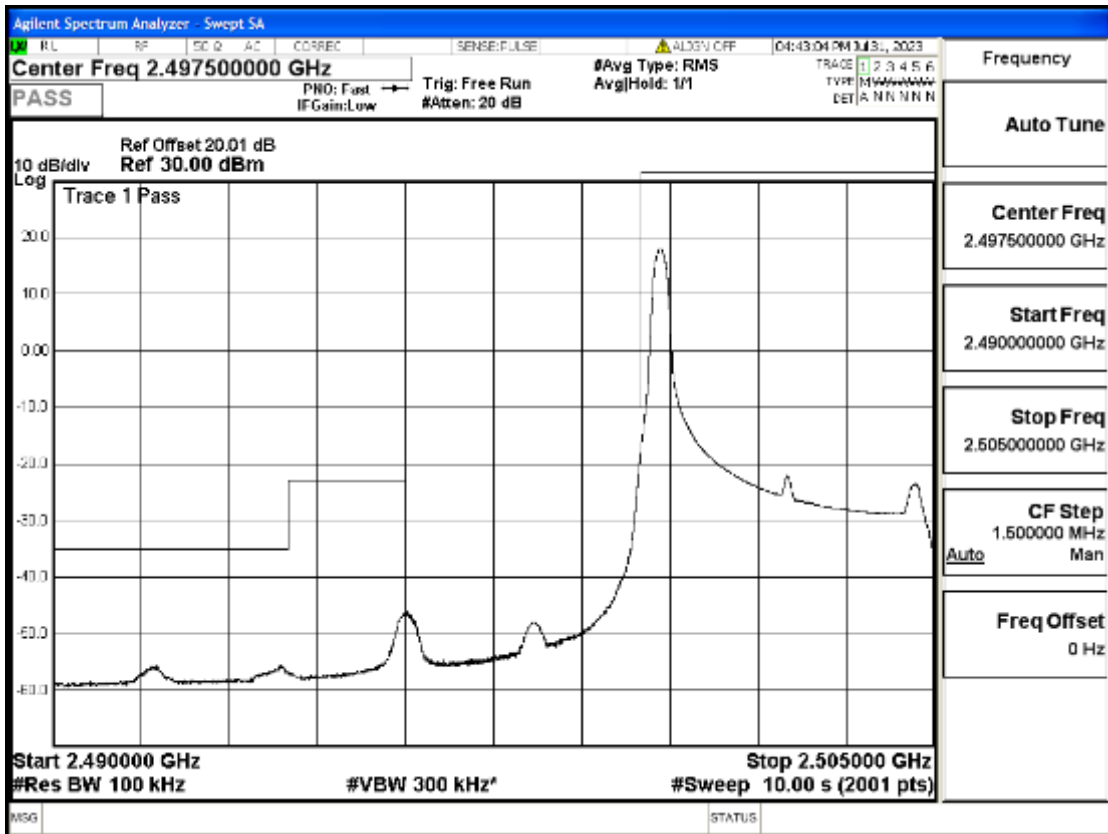

Band7-5-2502.5-QPSK-1#LOW@Pass