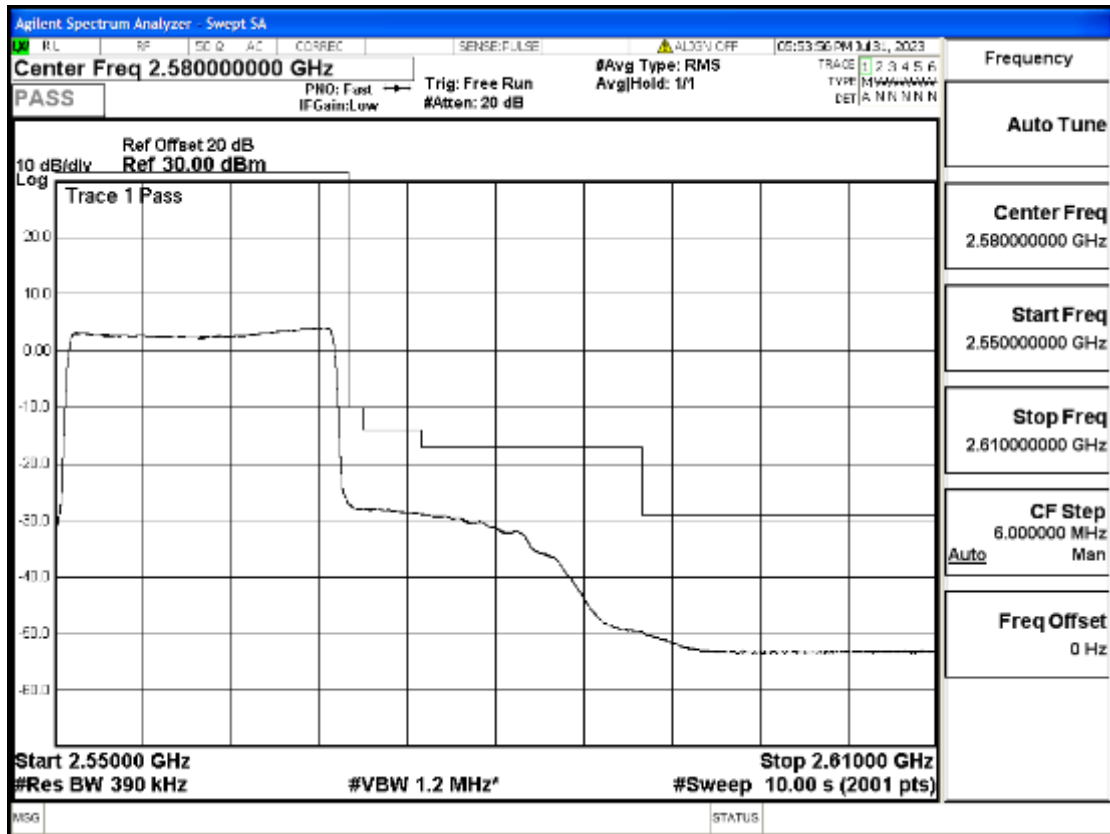

Band7-20-2560-QPSK-100#LOW@Pass