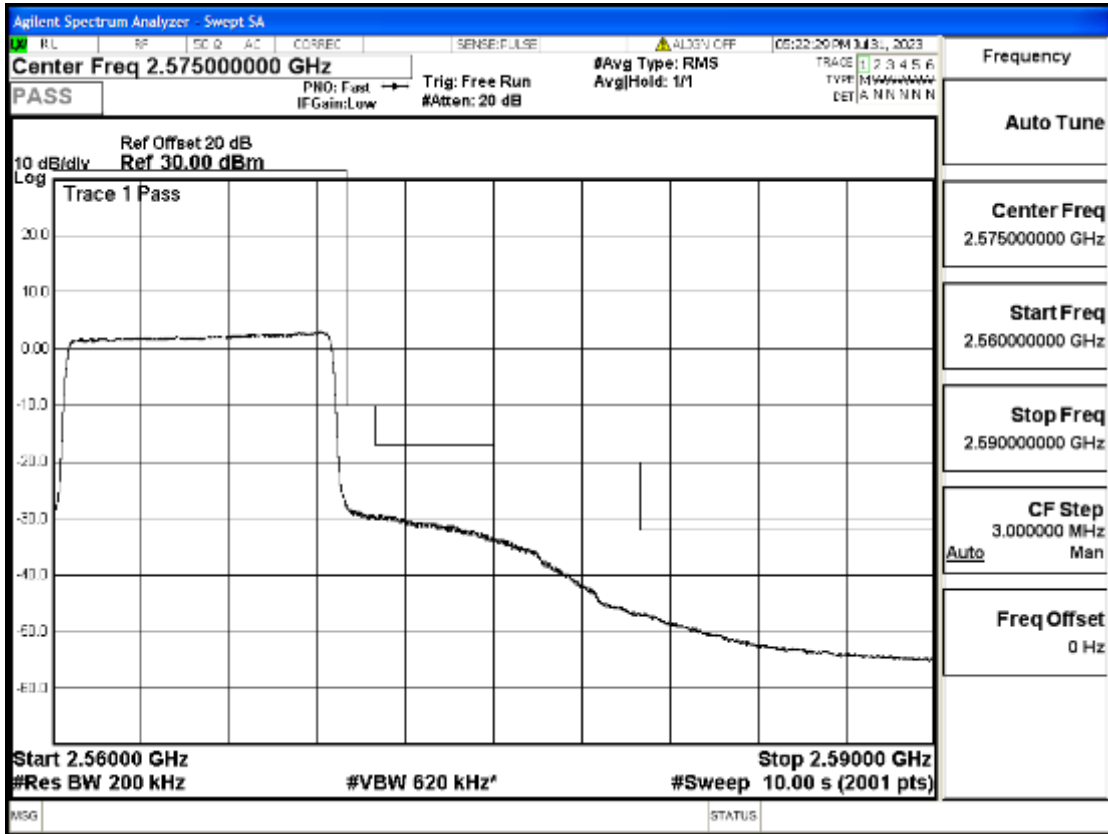

Band7-10-2565-16QAM-50#LOW@Pass