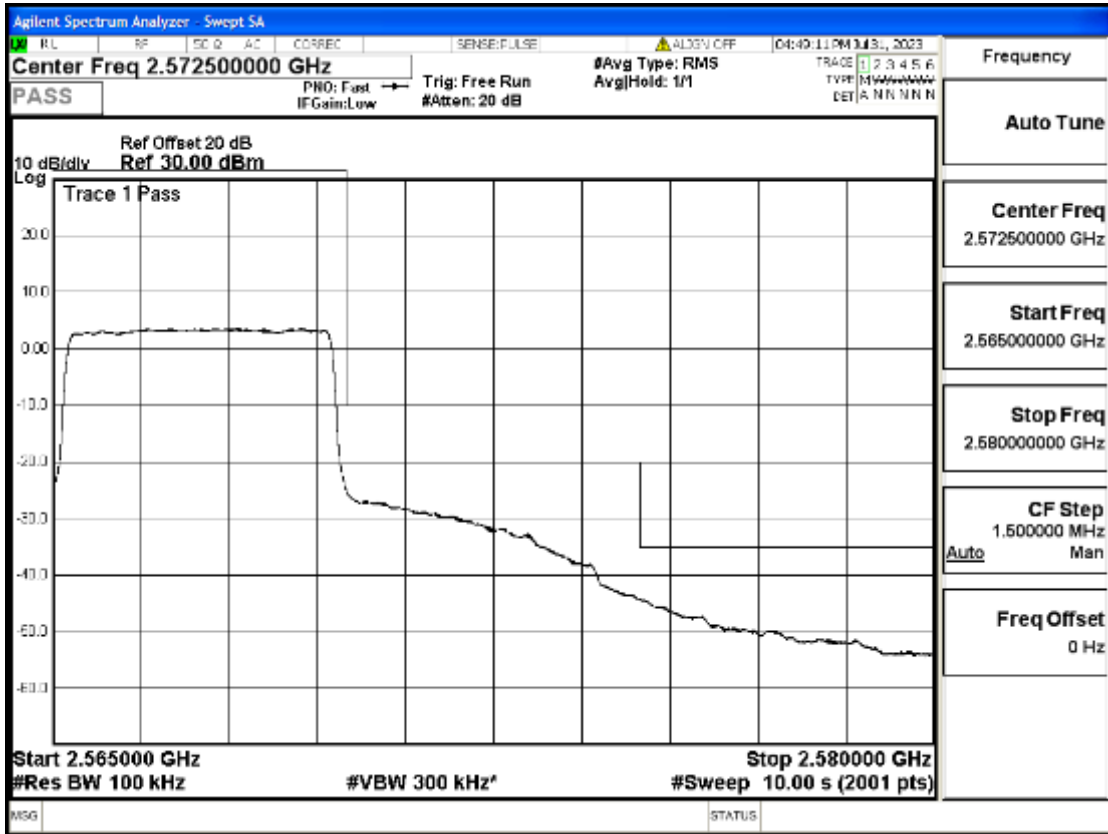

Band7-5-2567.5-QPSK-25#LOW@Pass