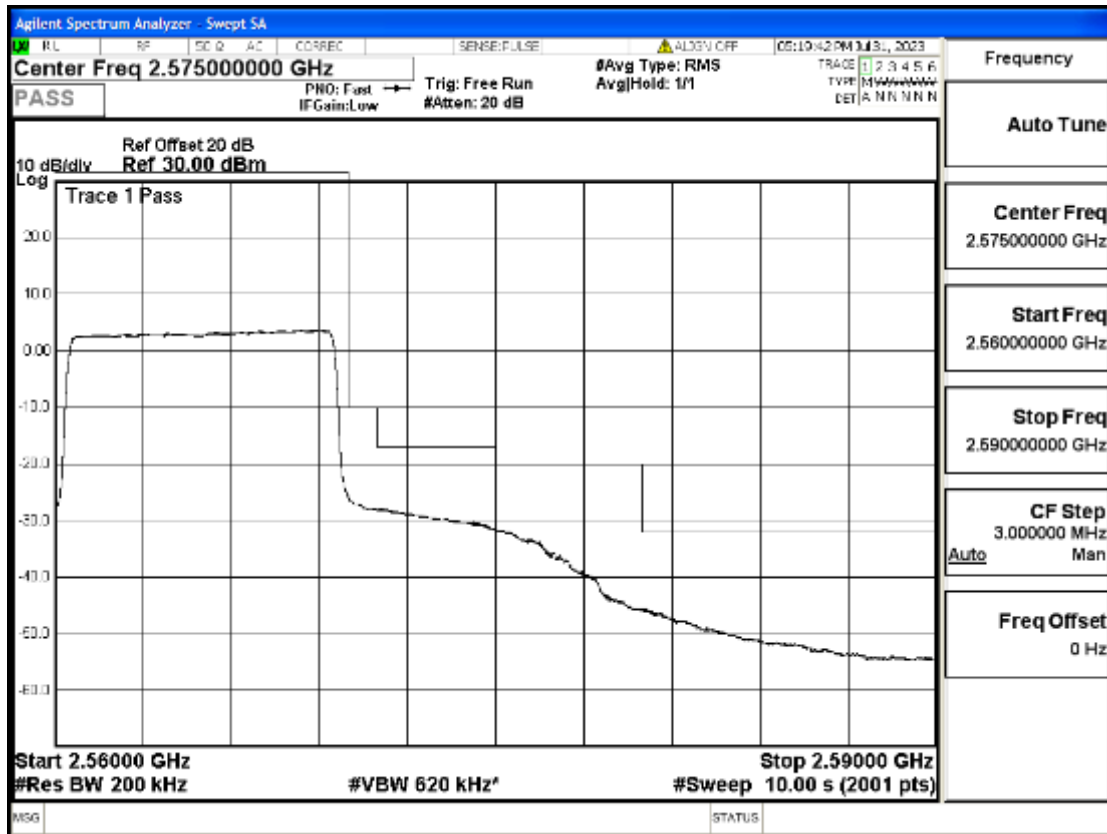

Band7-10-2565-QPSK-50#LOW@Pass