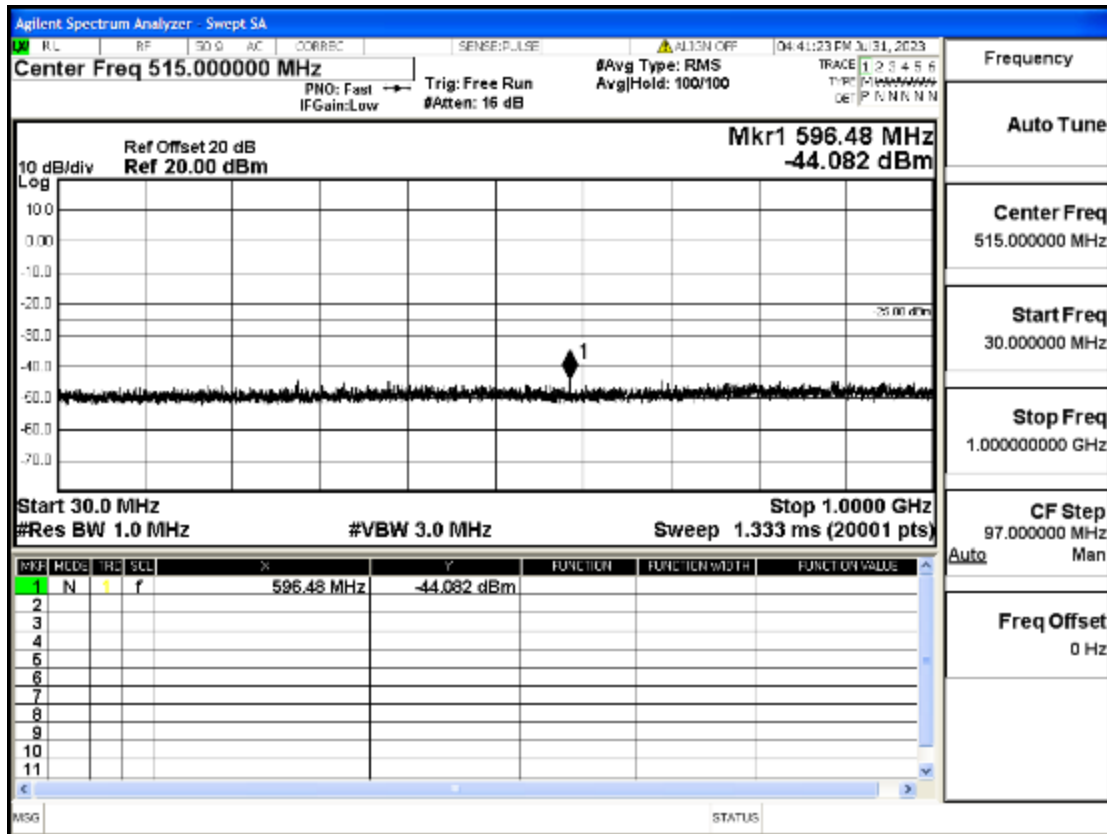

OB7-5-2502.5-QPSK-25#LOW@30mHz-1GHz@Pass