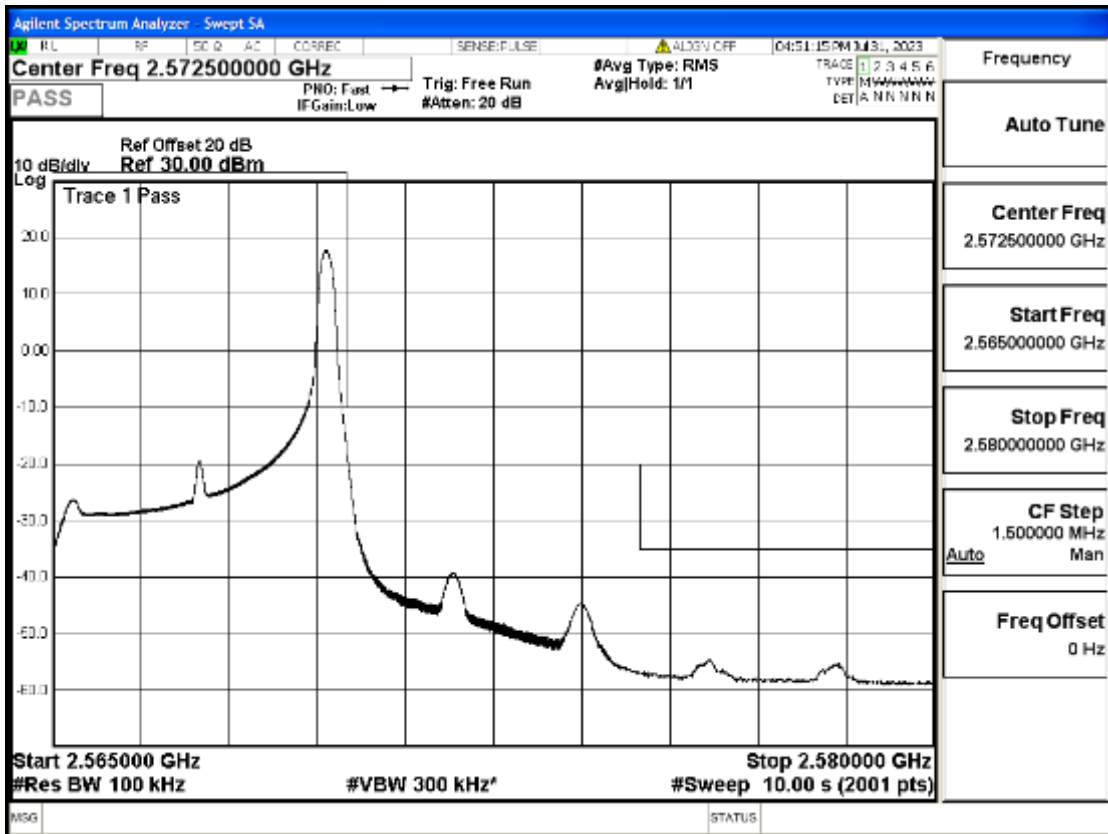

Band7-5-2567.5-QPSK-1#HIGH@Pass