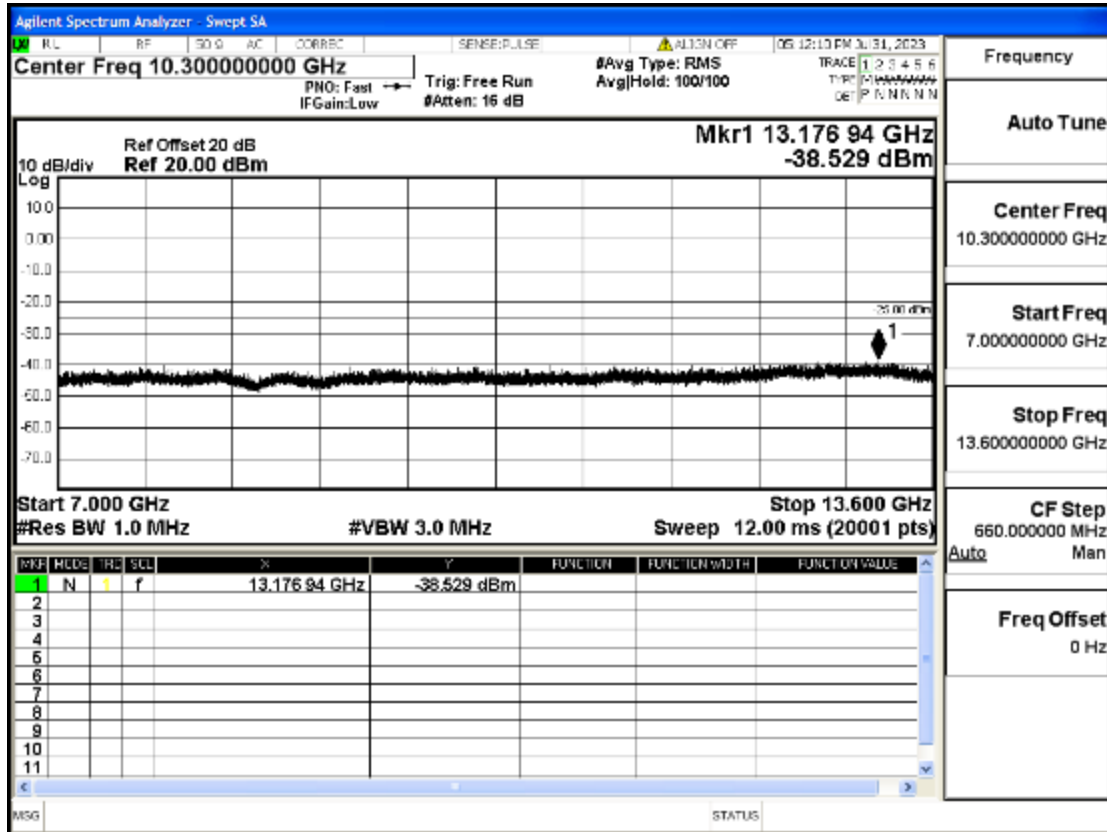

OB7-10-2505-QPSK-50#LOW@7GHz-13.6GHz@Pass