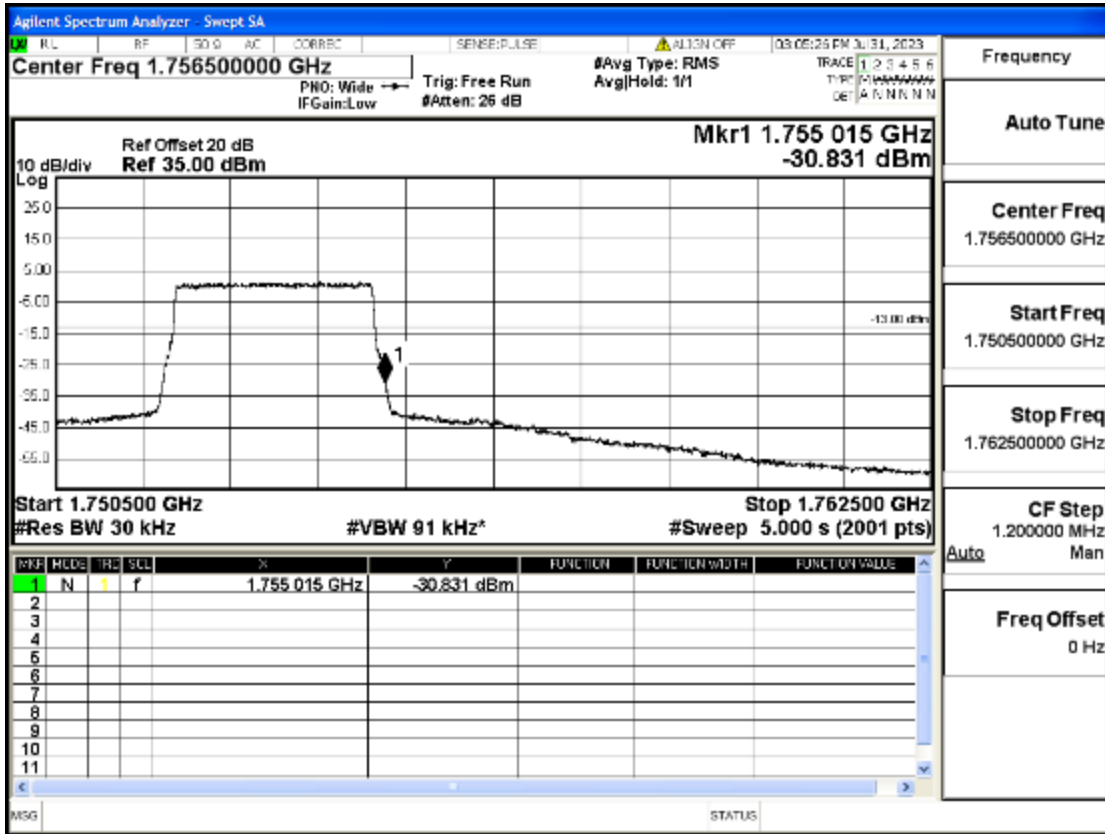

Band4-3-1753.5-16QAM-15#LOW@Pass