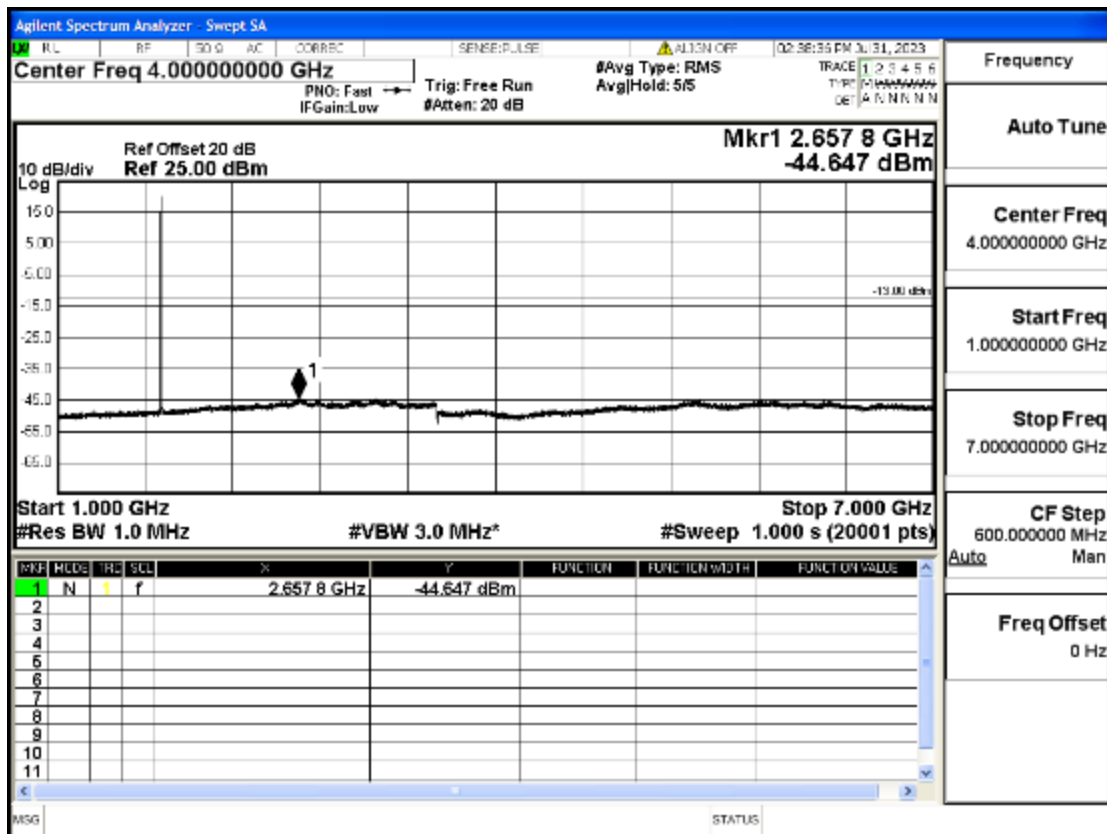

OB4-1.4-1710.7-QPSK-6#LOW@1GHz-7GHz@Pass