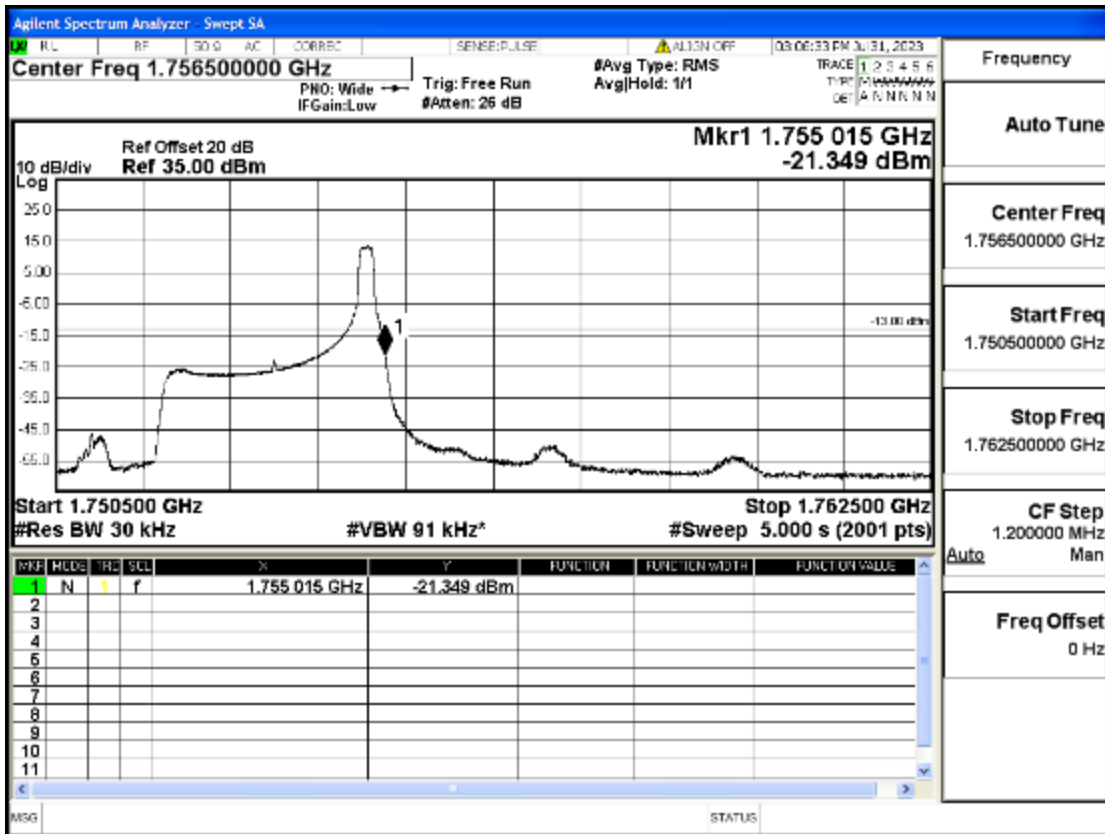

Band4-3-1753.5-16QAM-1#HIGH@Pass