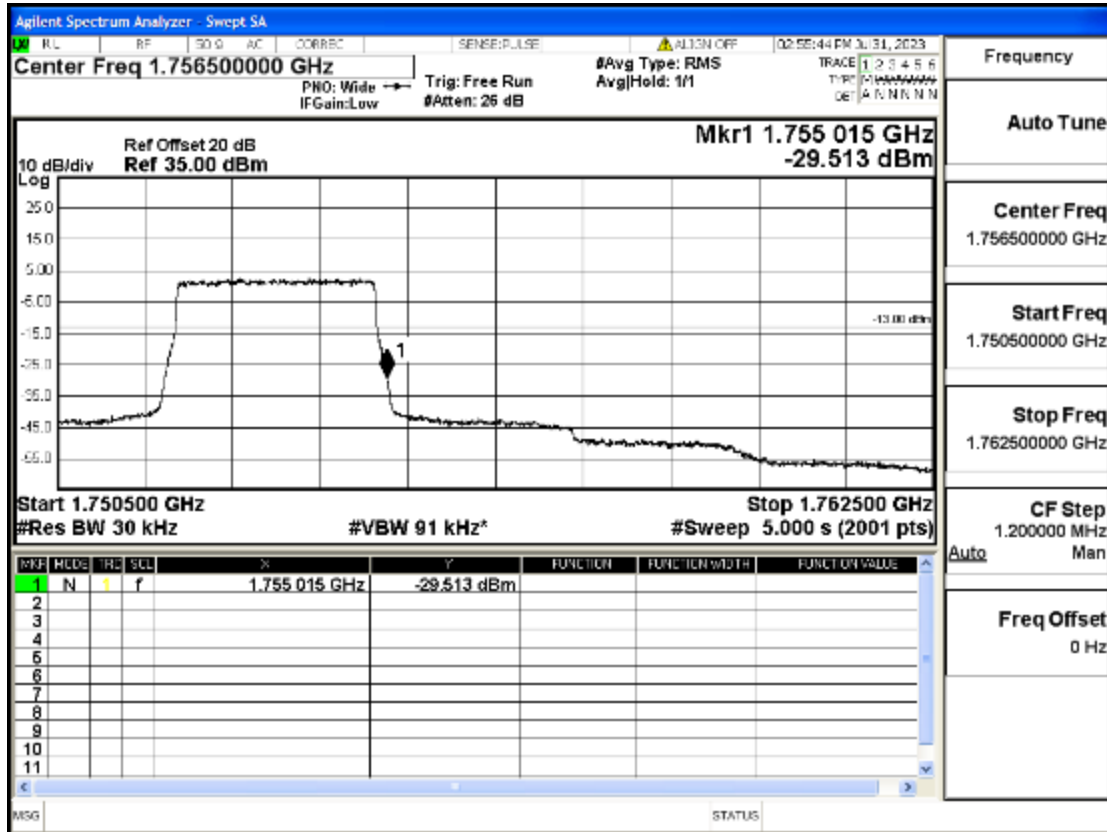

Band4-3-1753.5-QPSK-15#LOW@Pass