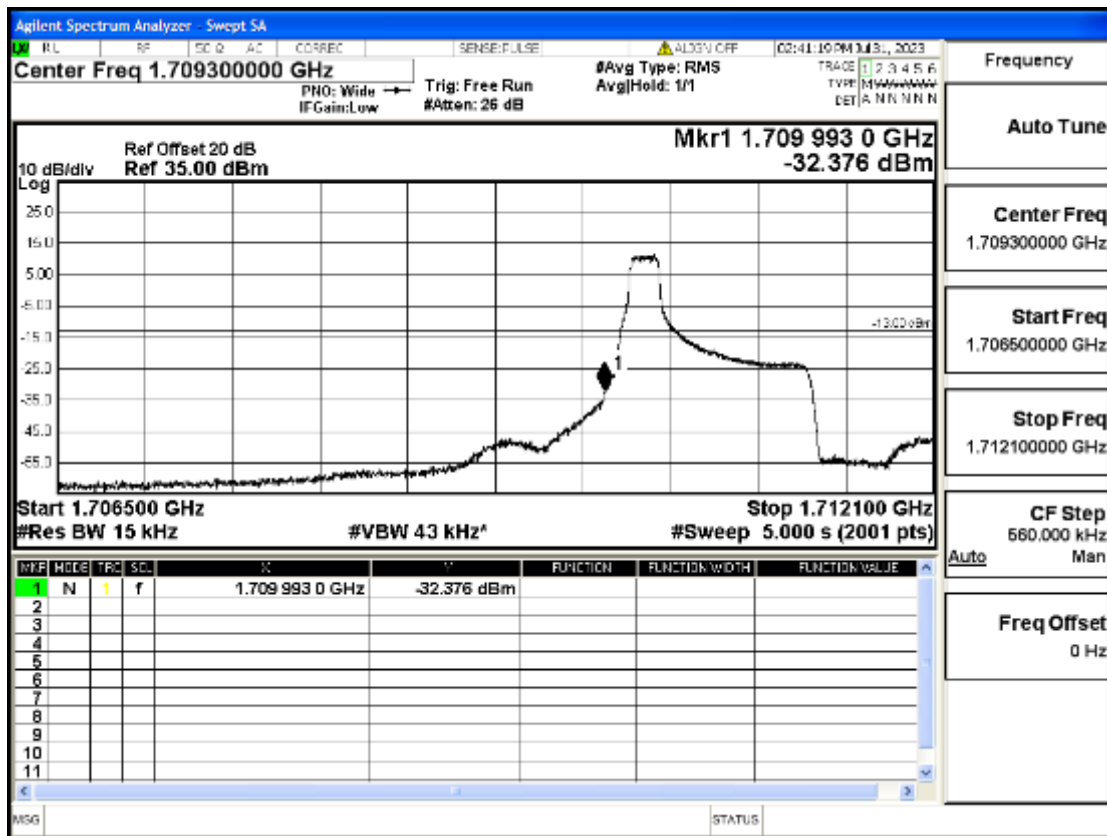

Band4-1.4-1710.7-16QAM-1#LOW@Pass