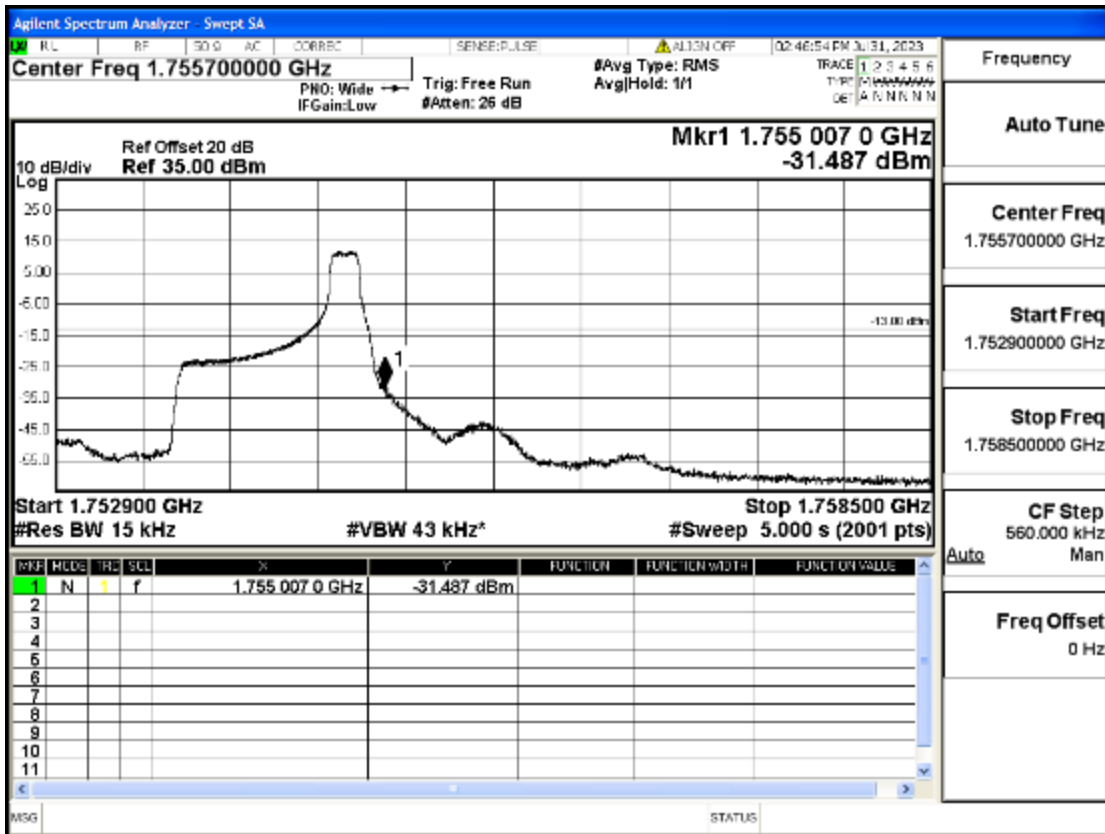

Band4-1.4-1754.3-QPSK-1#HIGH@Pass