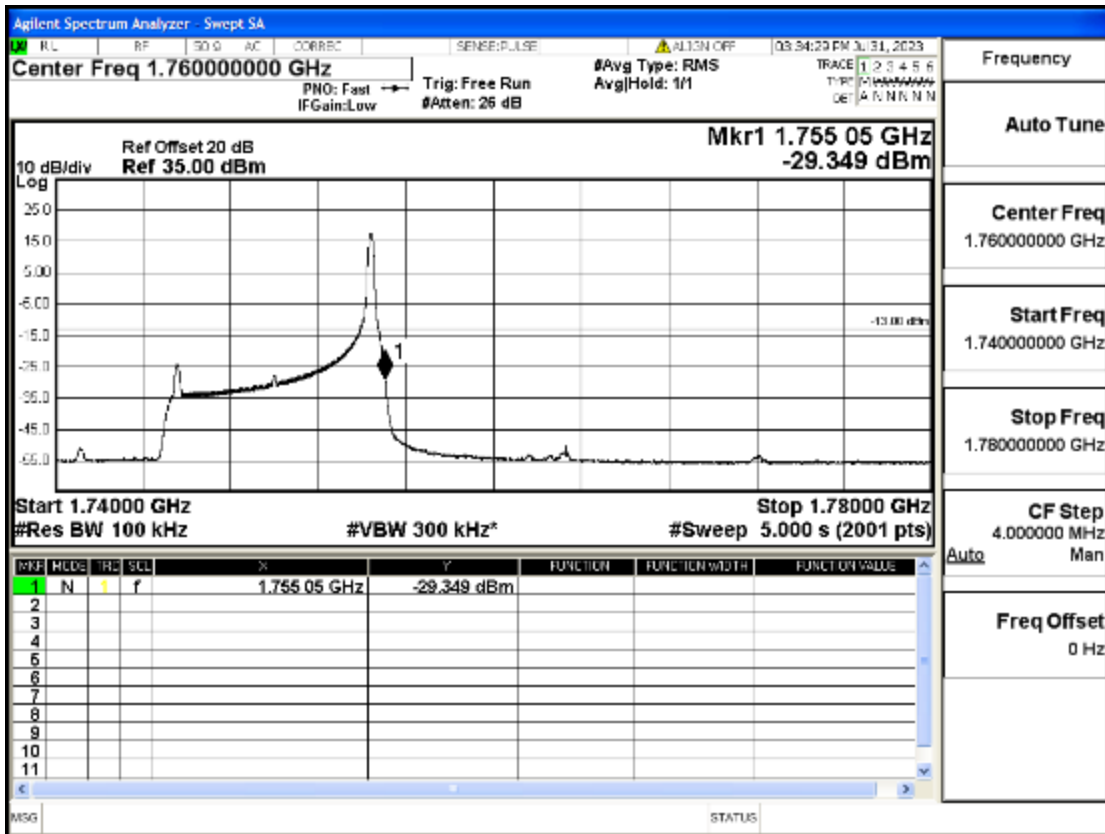

Band4-10-1750-16QAM-1#HIGH@Pass