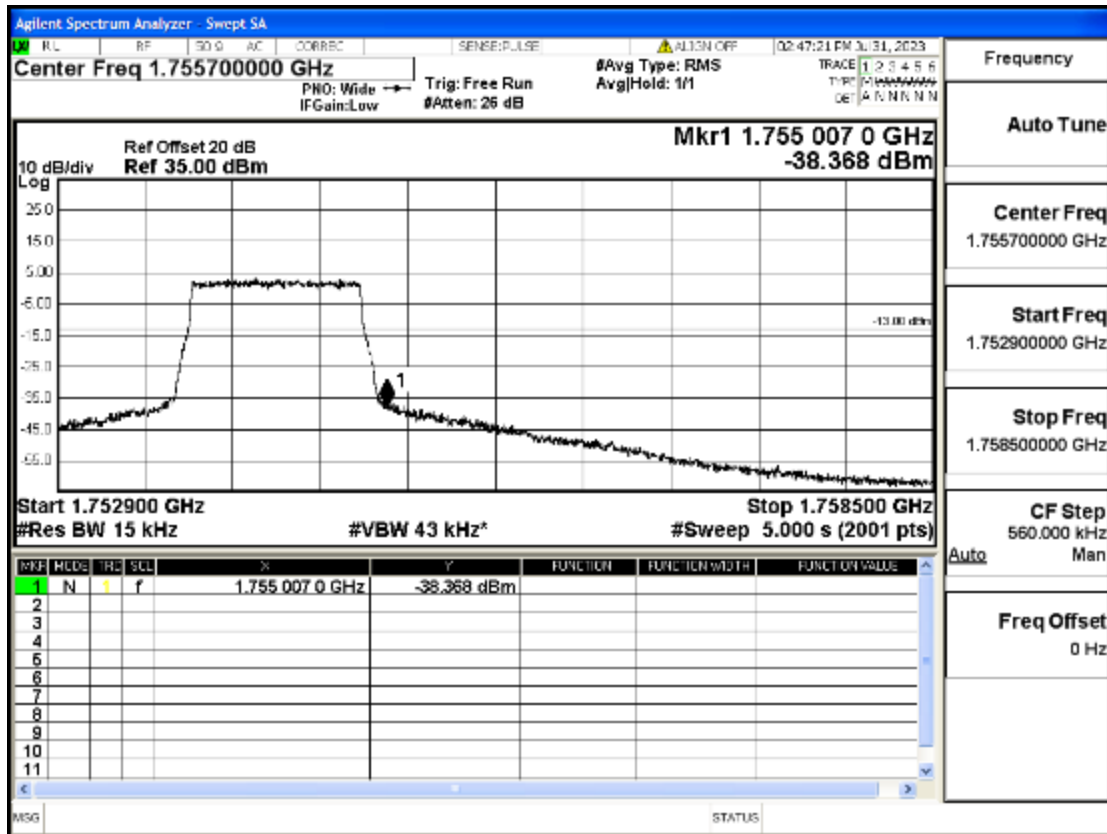

Band4-1.4-1754.3-16QAM-6#LOW@Pass