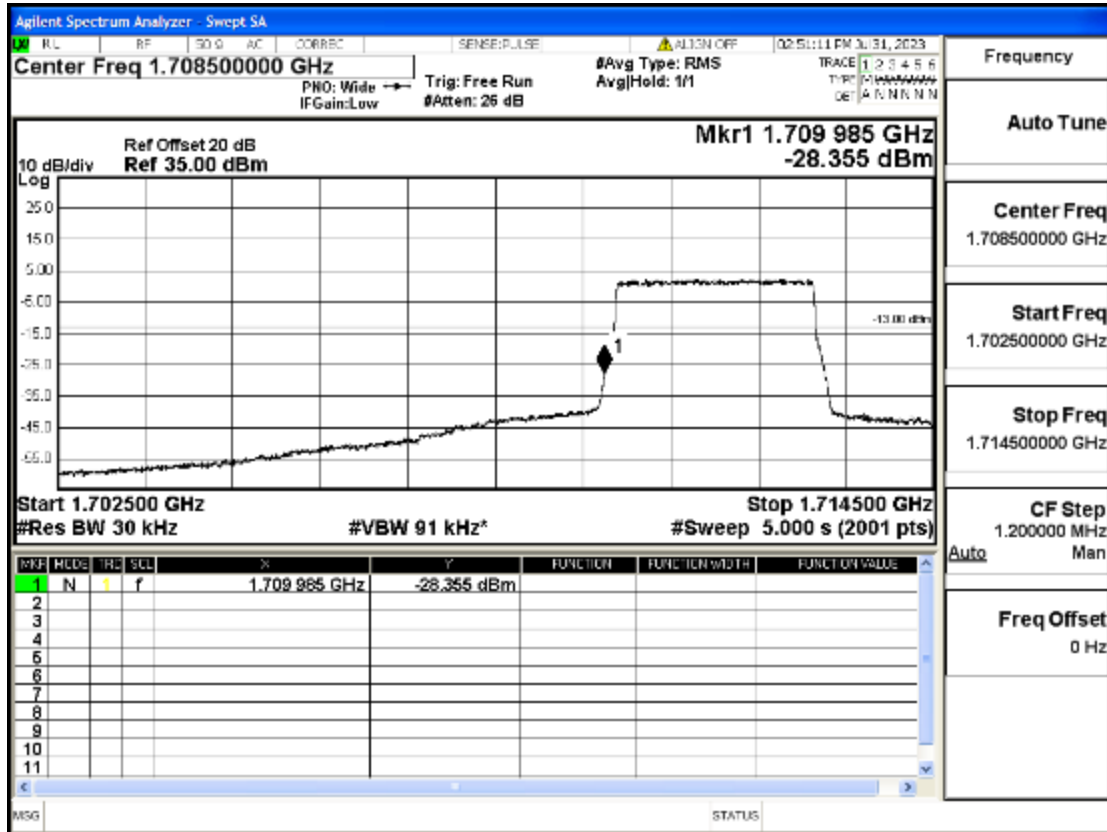

Band4-3-1711.5-16QAM-15#LOW@Pass