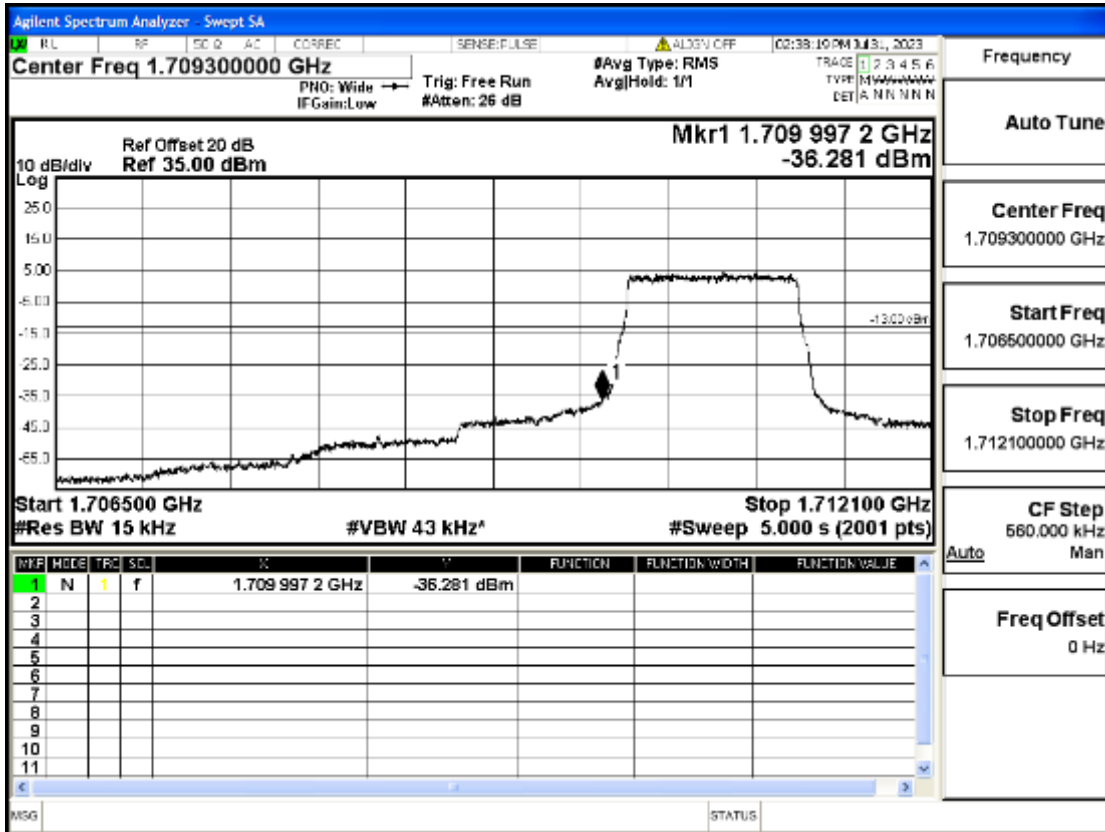

Band4-1.4-1710.7-QPSK-6#LOW@Pass