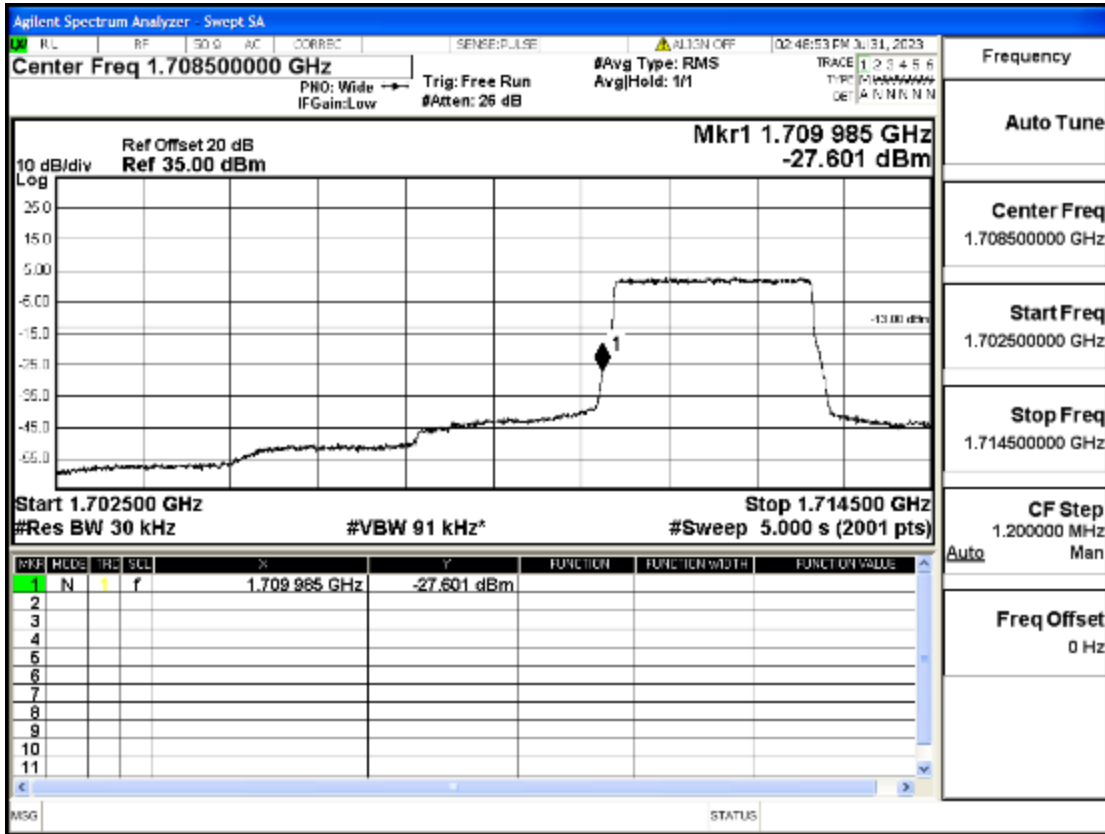

Band4-3-1711.5-QPSK-15#LOW@Pass