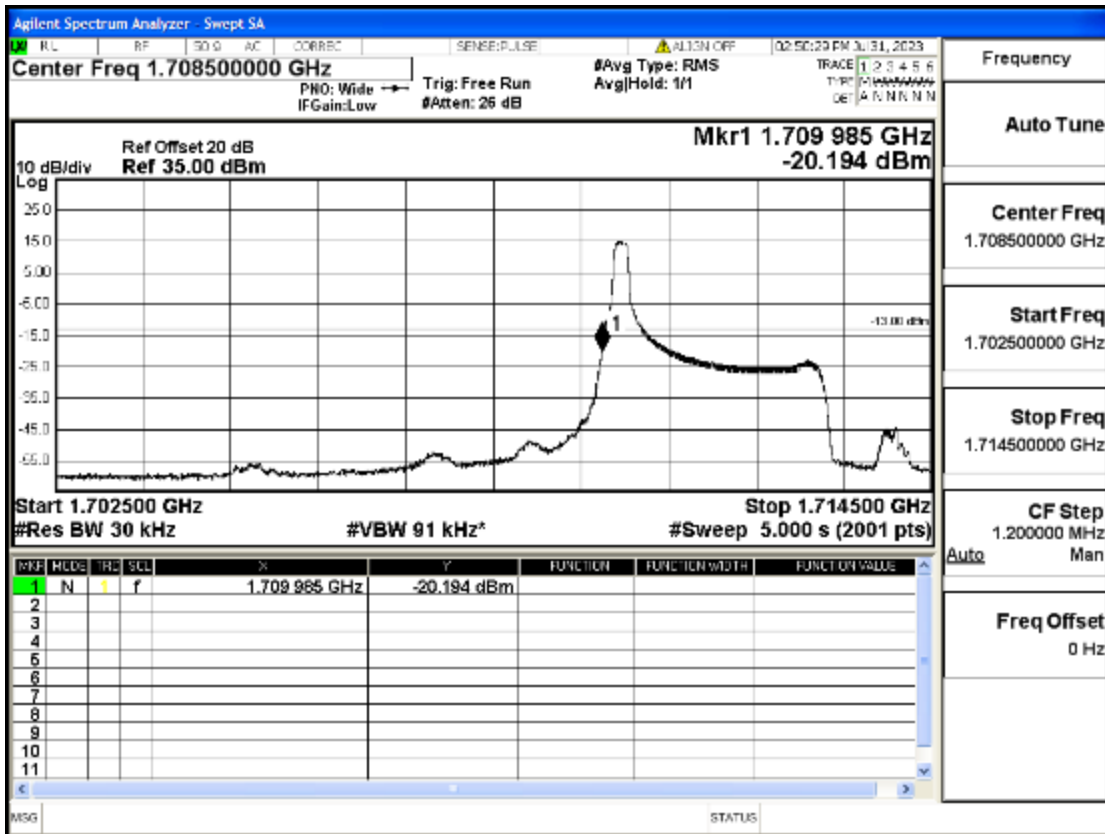

Band4-3-1711.5-QPSK-1#LOW@Pass