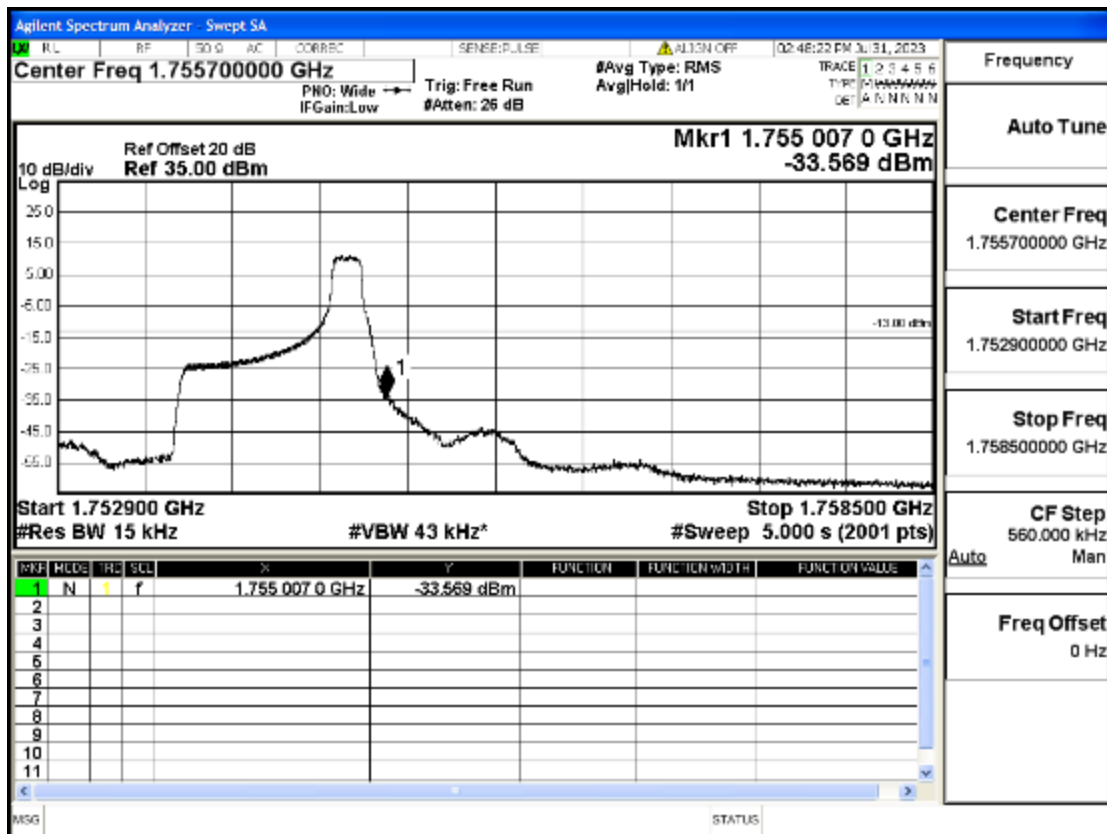

Band4-1.4-1754.3-16QAM-1#HIGH@Pass