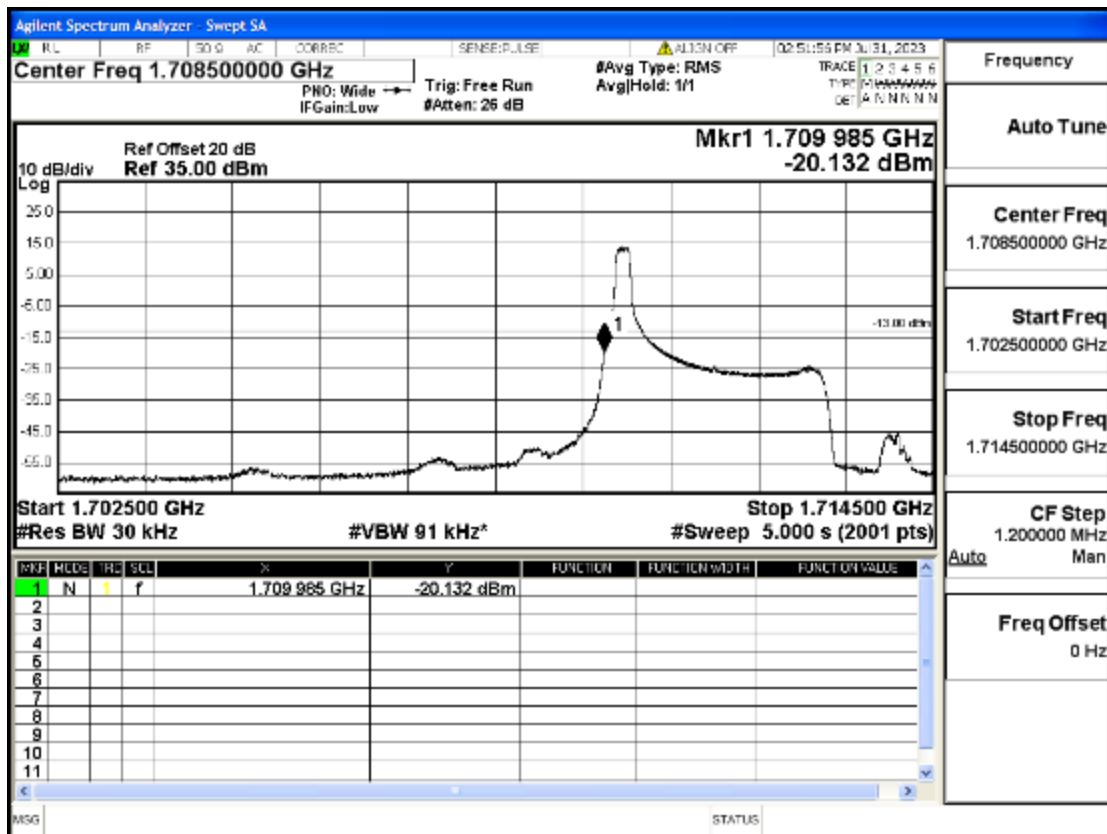

Band4-3-1711.5-16QAM-1#LOW@Pass