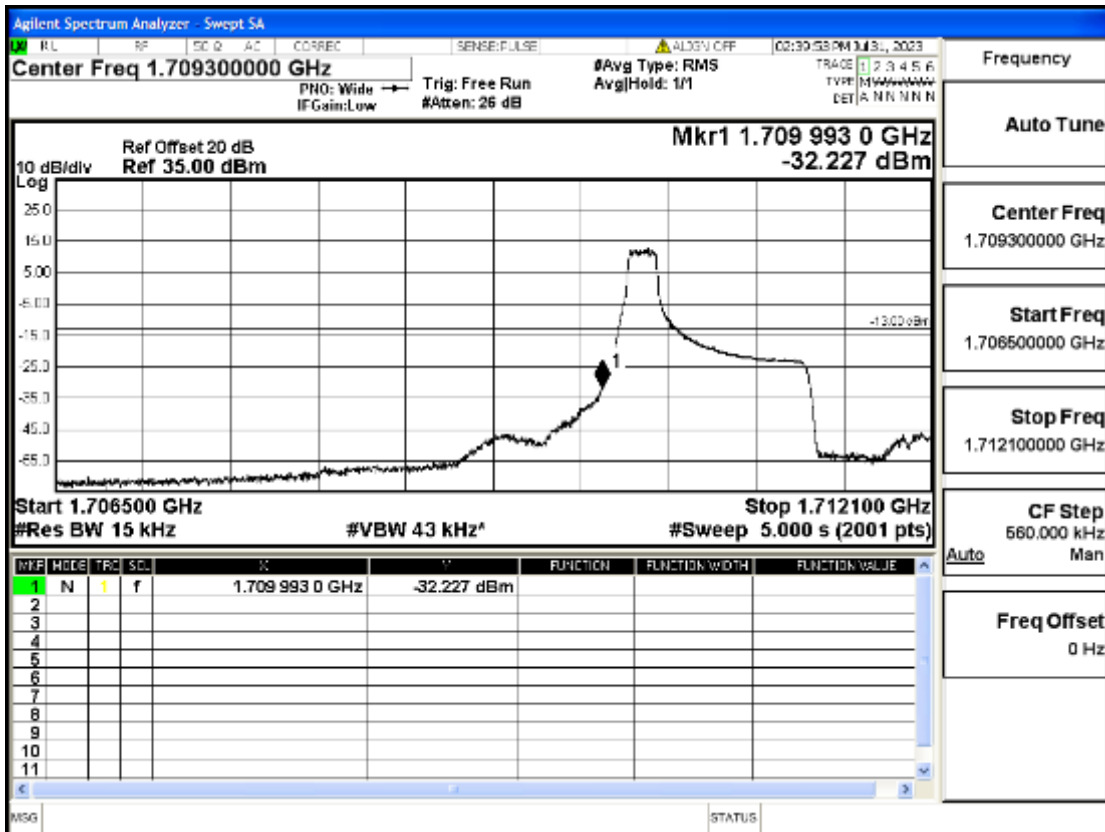

Band4-1.4-1710.7-QPSK-1#LOW@Pass