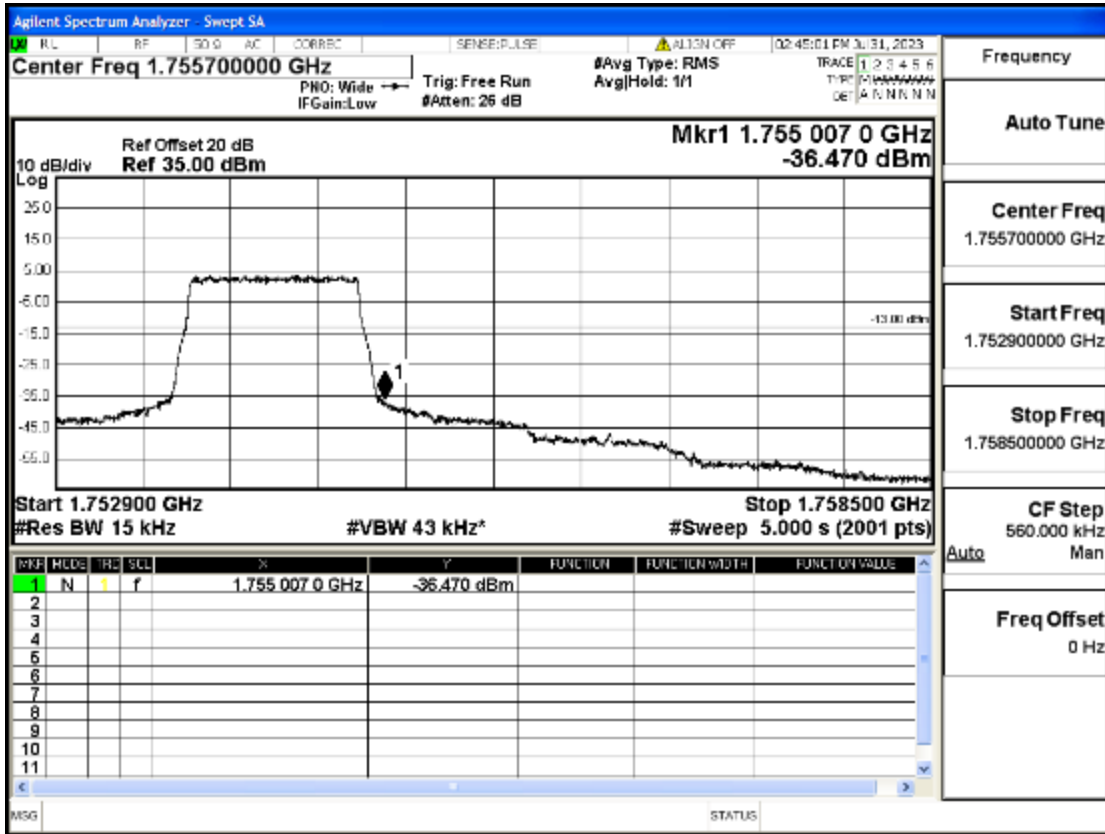

Band4-1.4-1754.3-QPSK-6#LOW@Pass