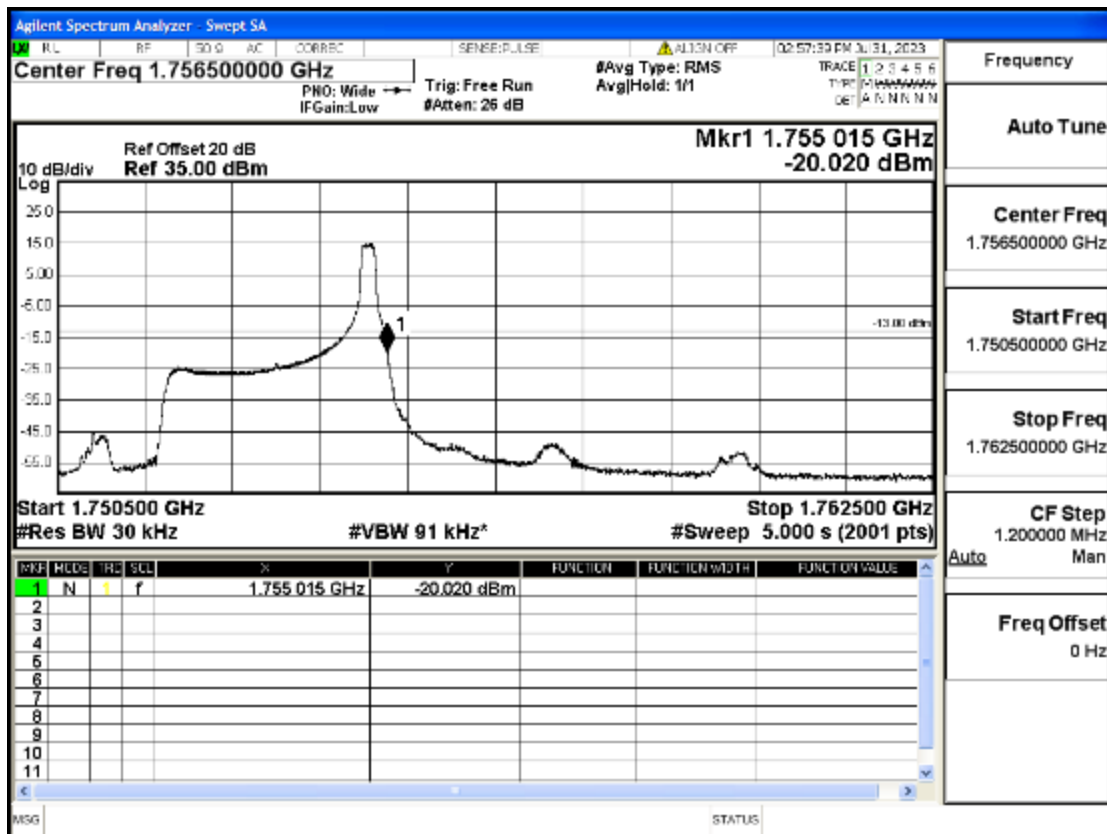

Band4-3-1753.5-QPSK-1#HIGH@Pass