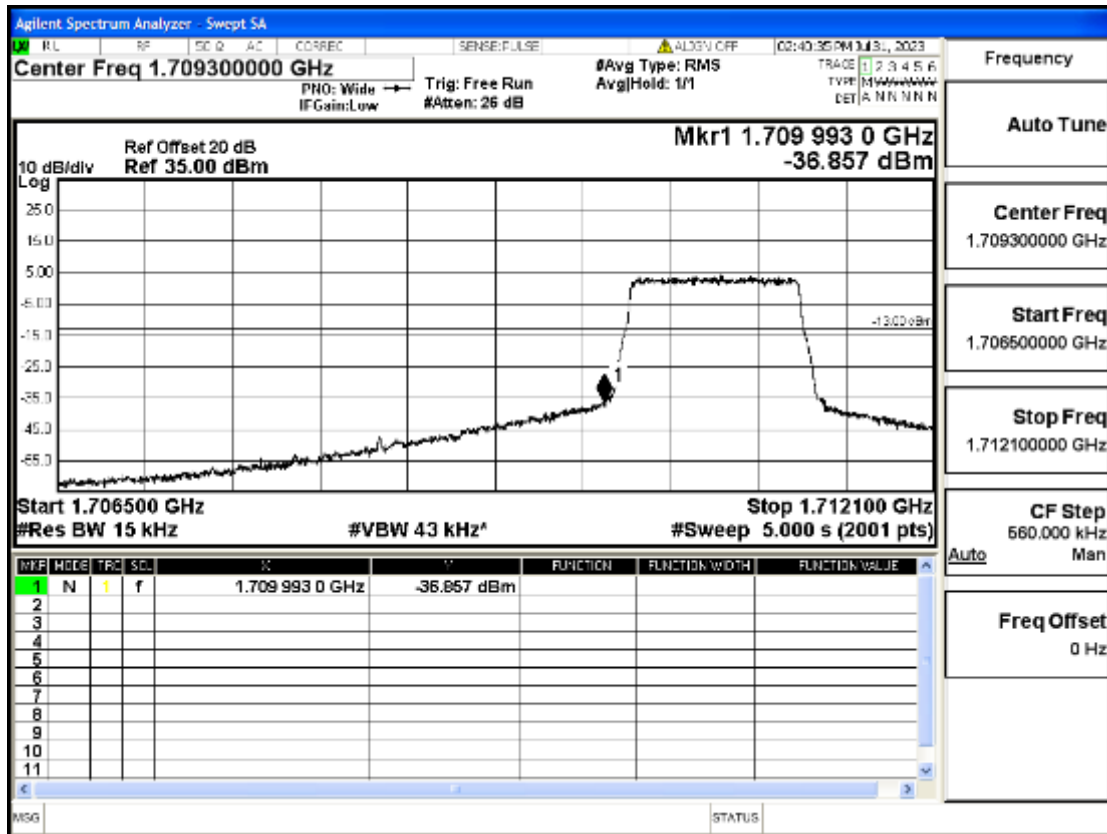

Band4-1.4-1710.7-16QAM-6#LOW@Pass