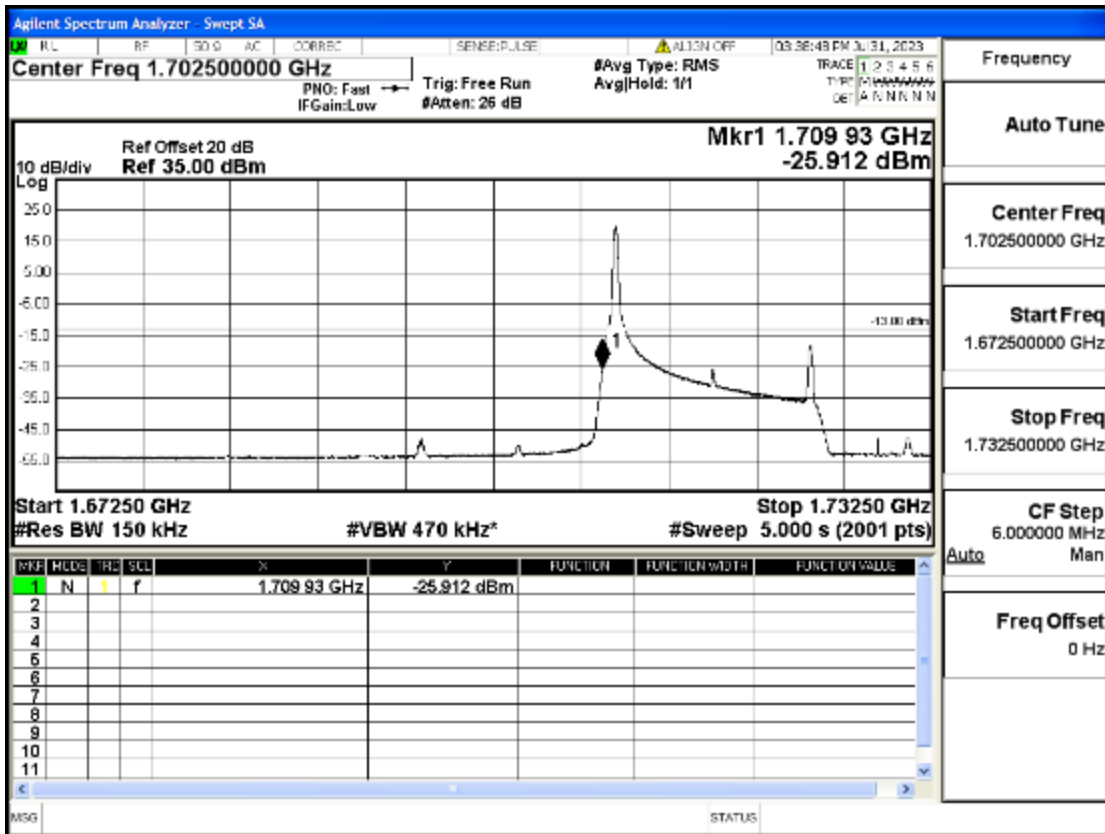

Band4-15-1717.5-16QAM-1#LOW@Pass