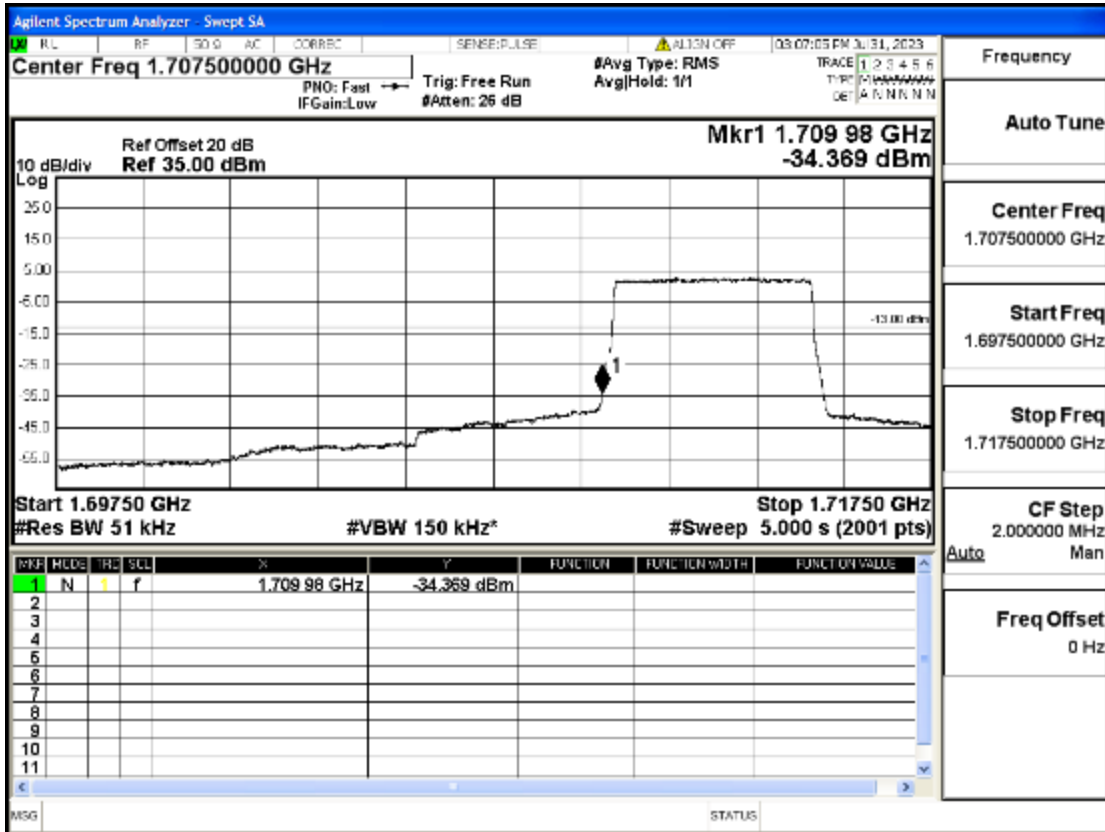

Band4-5-1712.5-QPSK-25#LOW@Pass