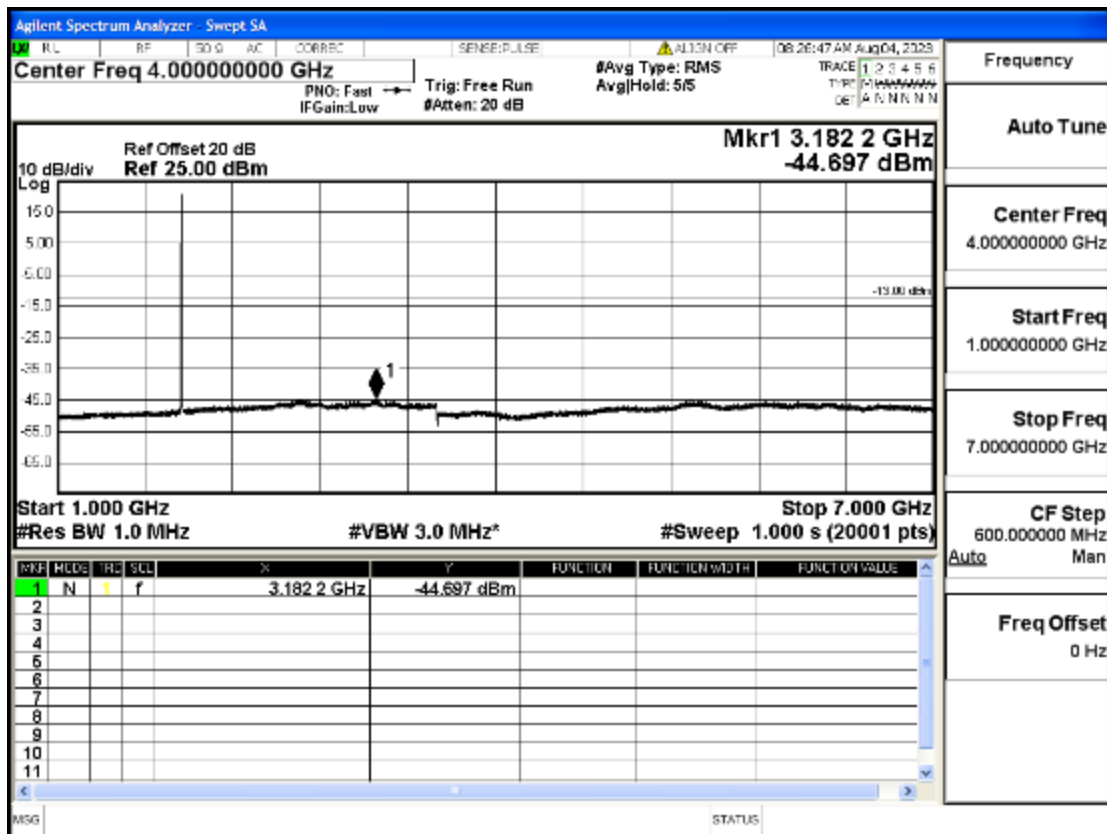

OB2-1.4-1850.7-QPSK-6#LOW@1GHz-7GHz@Pass