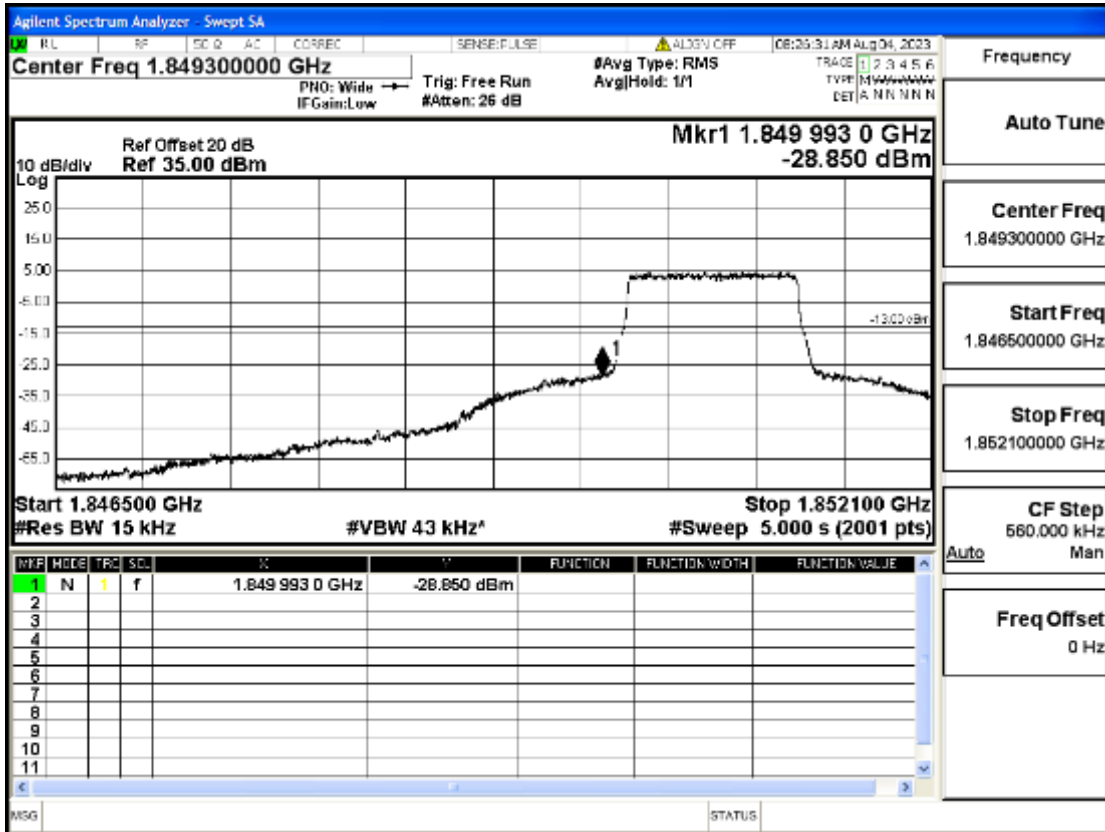

Band2-1.4-1850.7-QPSK-6#LOW@Pass