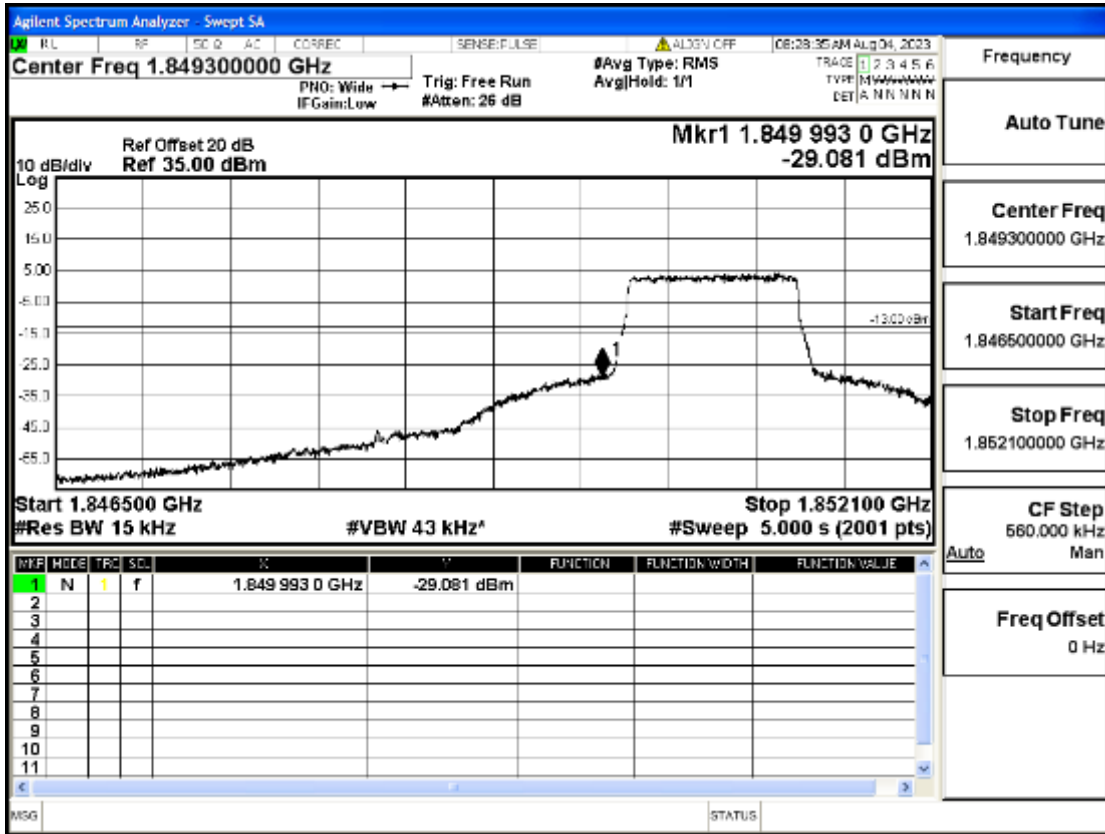

Band2-1.4-1850.7-16QAM-6#LOW@Pass