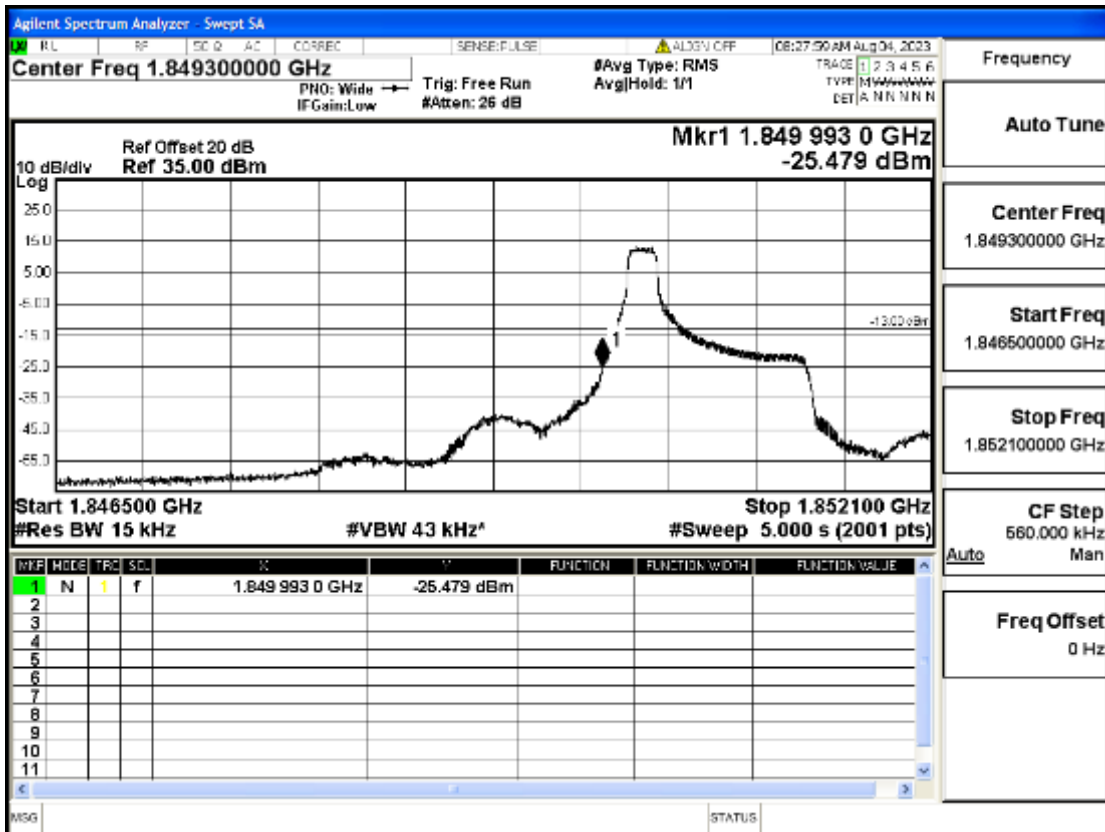

Band2-1.4-1850.7-QPSK-1#LOW@Pass