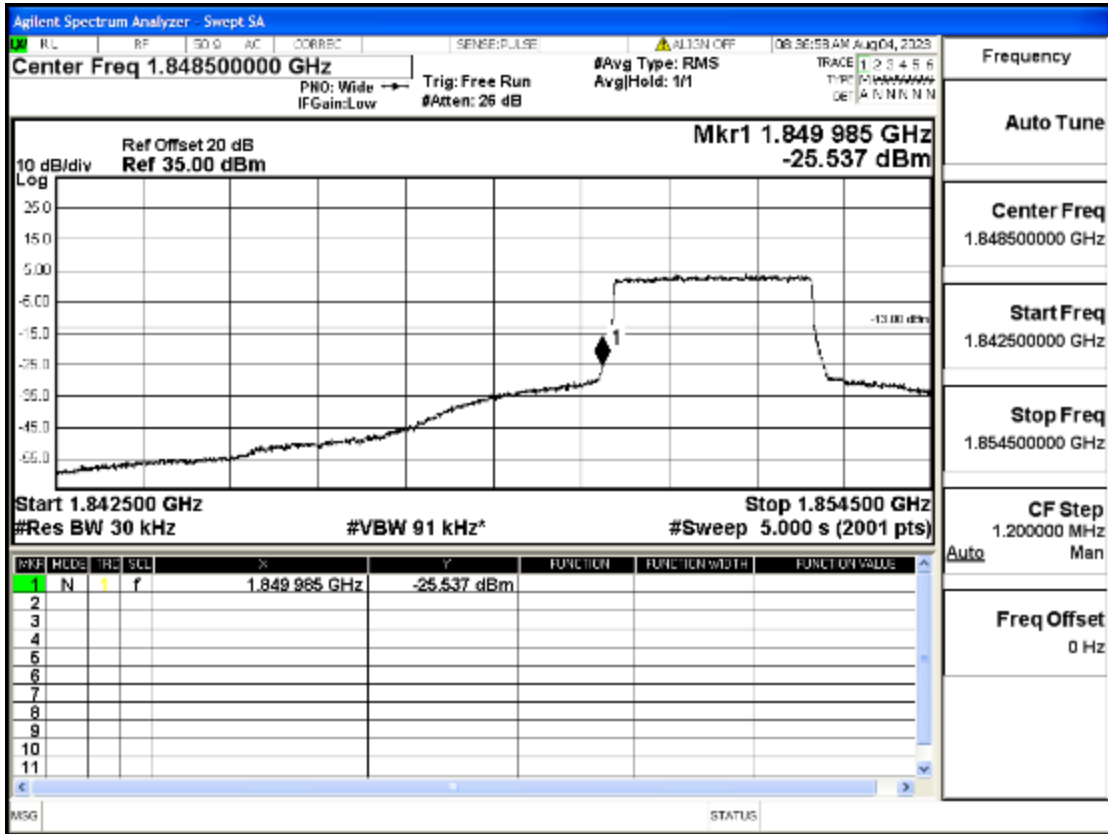

Band2-3-1851.5-QPSK-15#LOW@Pass