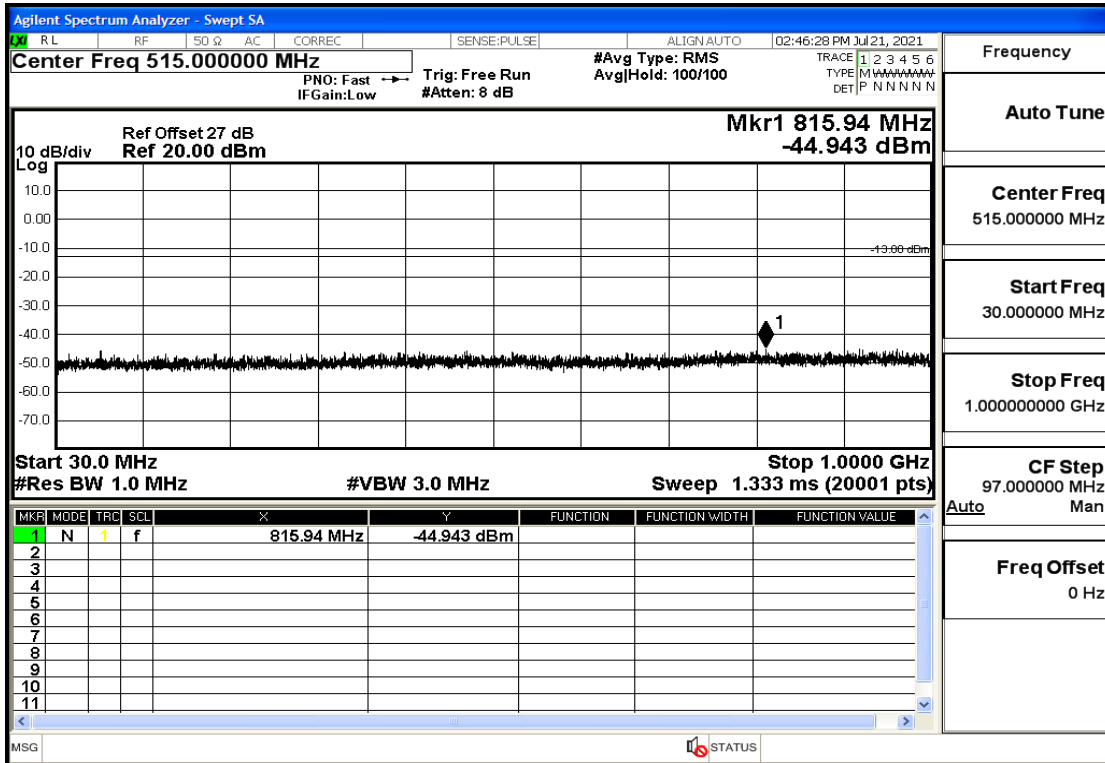

OB66-10-1715-QPSK-50#LOW@30mHz-1GHz@Pass