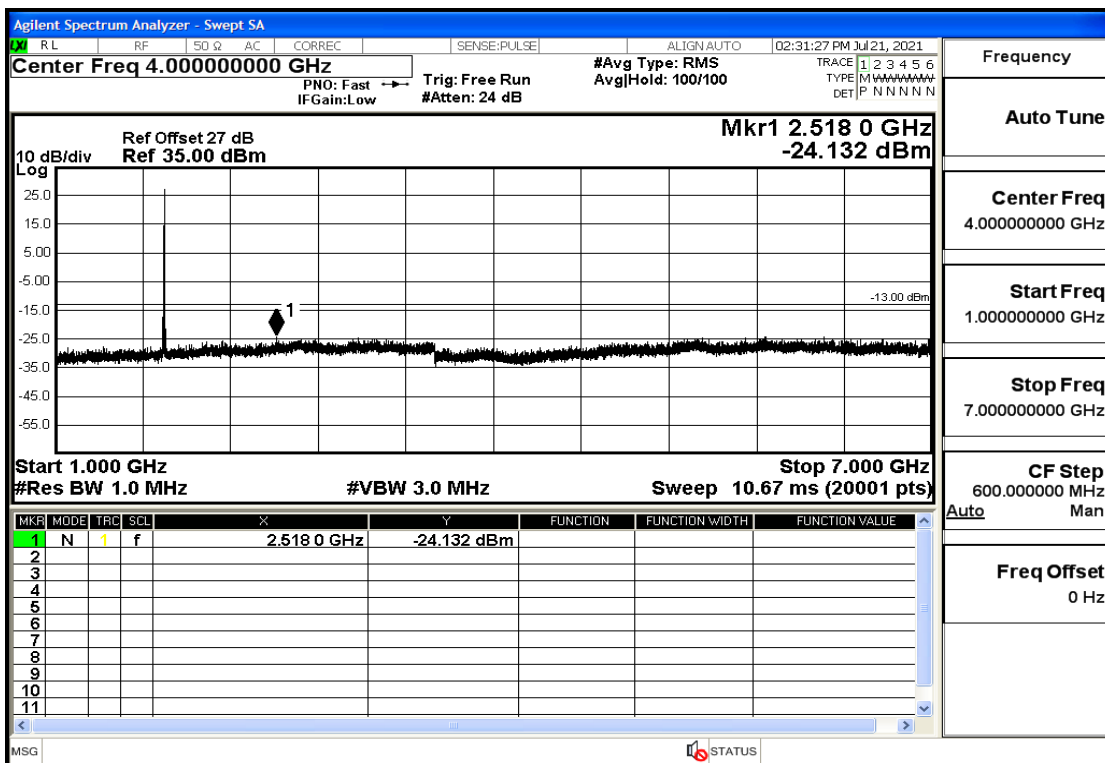

OB66-5-1745-QPSK-1#HIGH@1GHz-7GHz@Pass