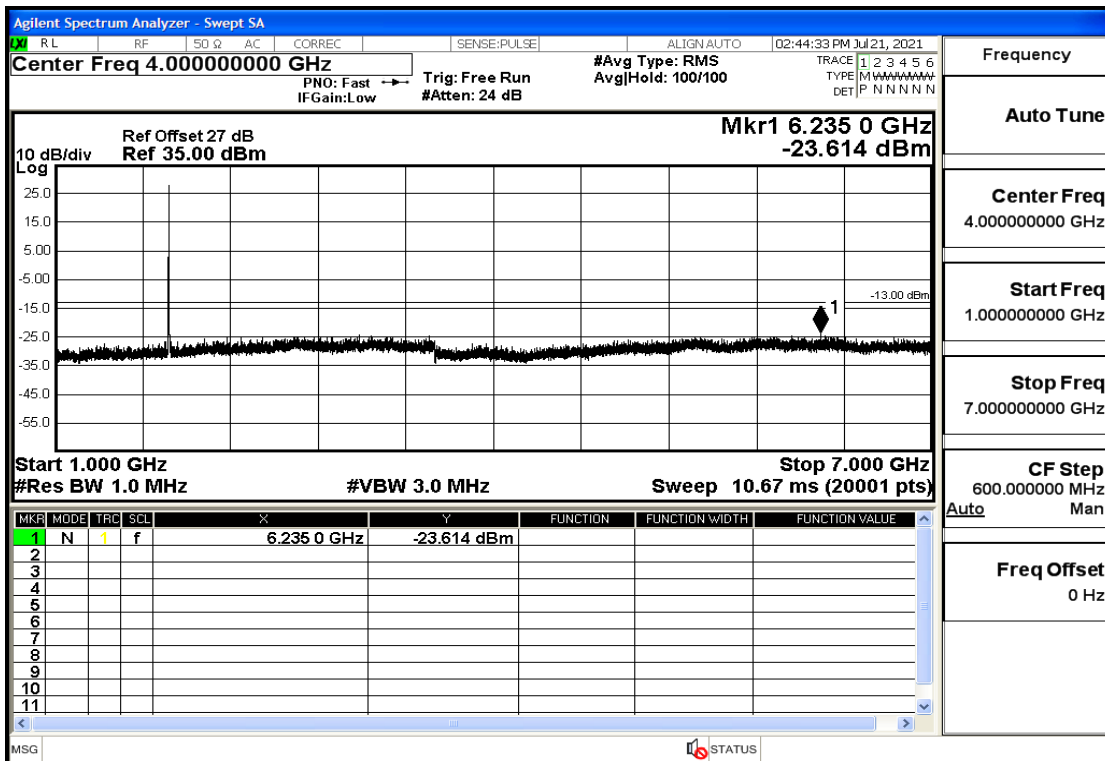

OB66-5-1777.5-QPSK-1#HIGH@1GHz-7GHz@Pass