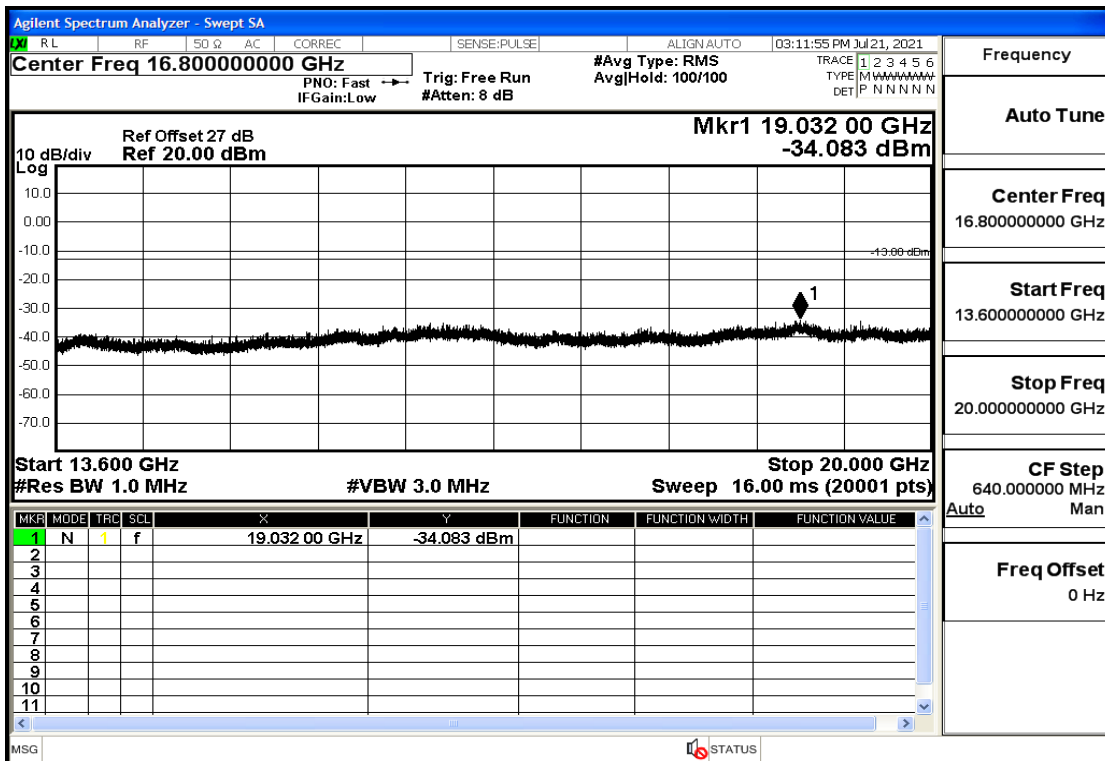

OB66-15-1772.5-QPSK-1#HIGH@13.6GHz-20GHz@Pass