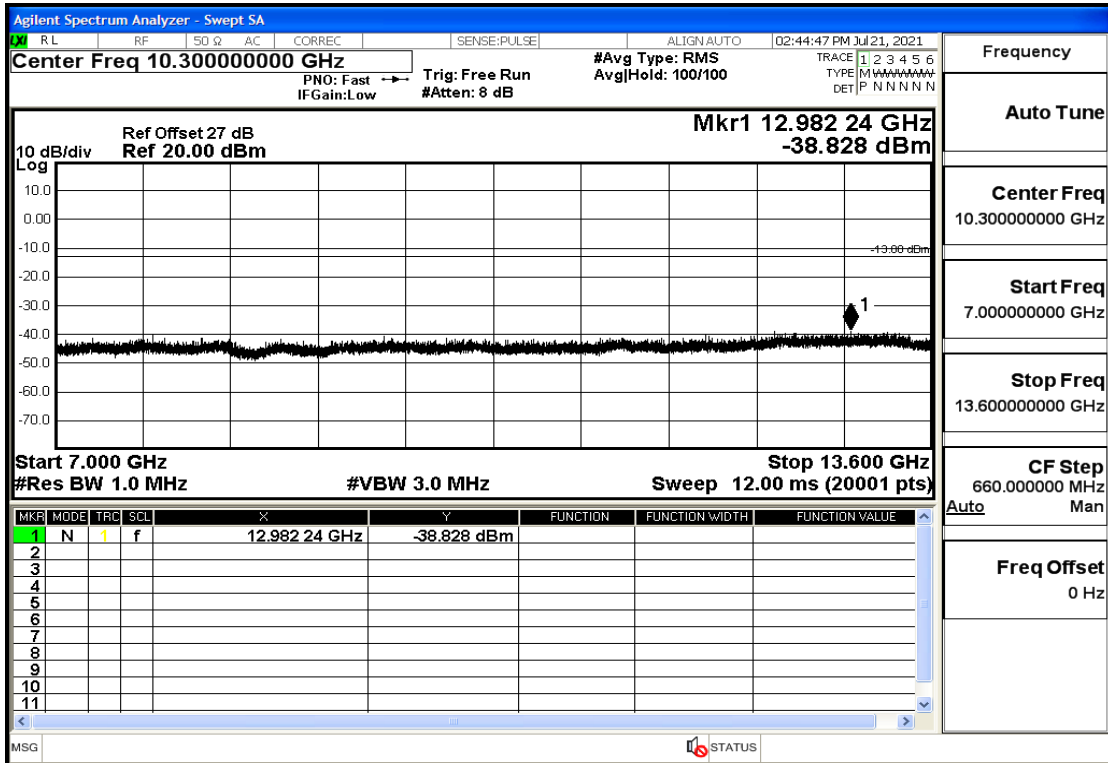

OB66-5-1777.5-QPSK-1#LOW@13.6GHz-20GHz@Pass

OB66-5-1777.5-QPSK-1#HIGH@30mHz-1GHz@Pass

OB66-5-1777.5-QPSK-1#HIGH@1GHz-7GHz@Pass

OB66-5-1777.5-QPSK-1#HIGH@7GHz-13.6GHz@Pass

OB66-5-1777.5-QPSK-1#HIGH@13.6GHz-20GHz@Pass