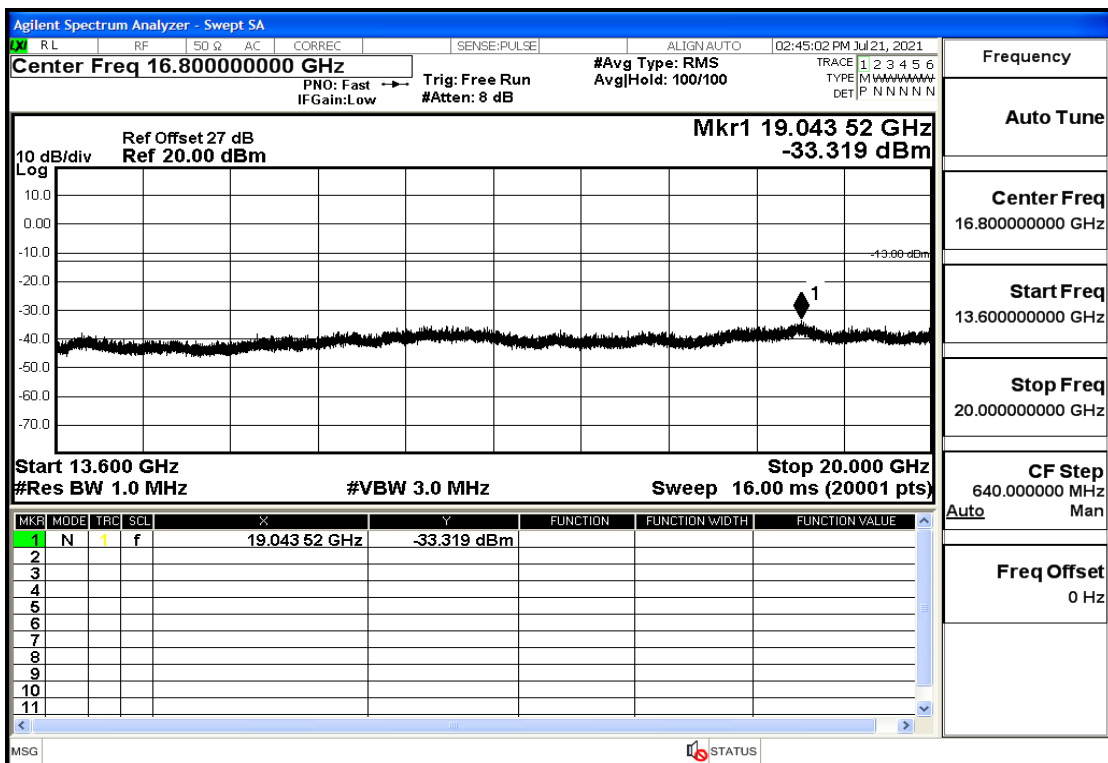

OB66-5-1777.5-QPSK-1#LOW@13.6GHz-20GHz@Pass

OB66-5-1777.5-QPSK-1#HIGH@30mHz-1GHz@Pass

OB66-5-1777.5-QPSK-1#HIGH@1GHz-7GHz@Pass

OB66-5-1777.5-QPSK-1#HIGH@7GHz-13.6GHz@Pass

OB66-5-1777.5-QPSK-1#HIGH@13.6GHz-20GHz@Pass