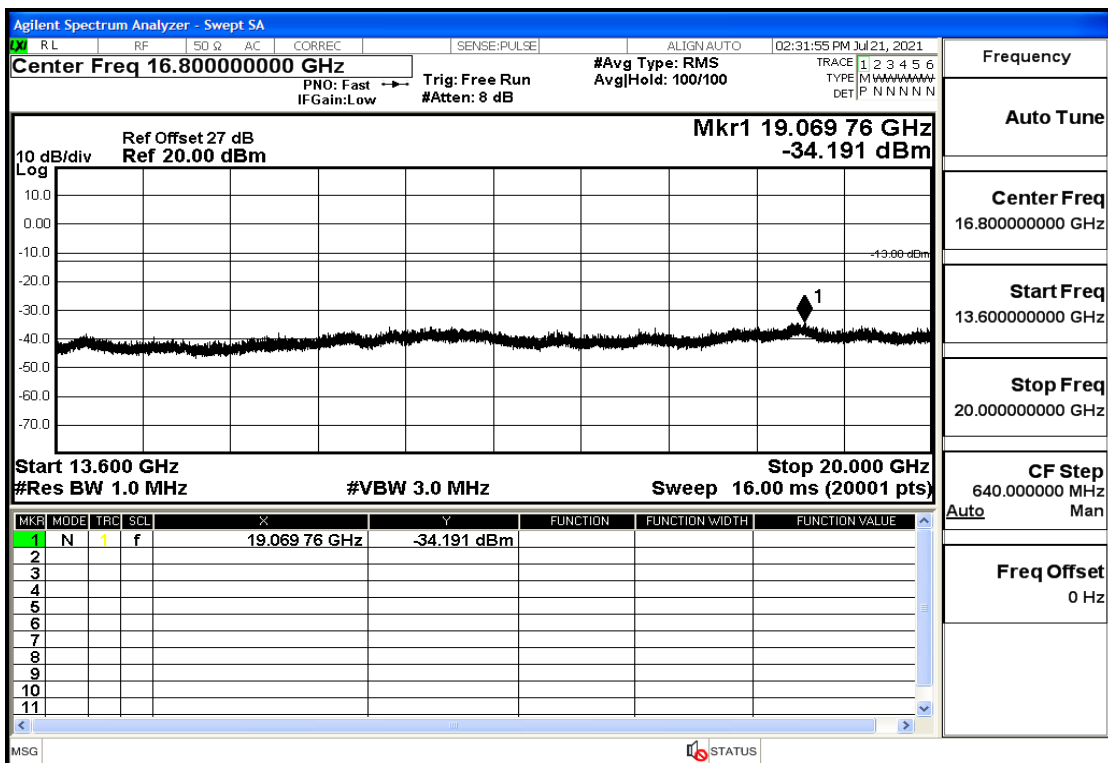

OB66-5-1745-QPSK-1#HIGH@13.6GHz-20GHz@Pass