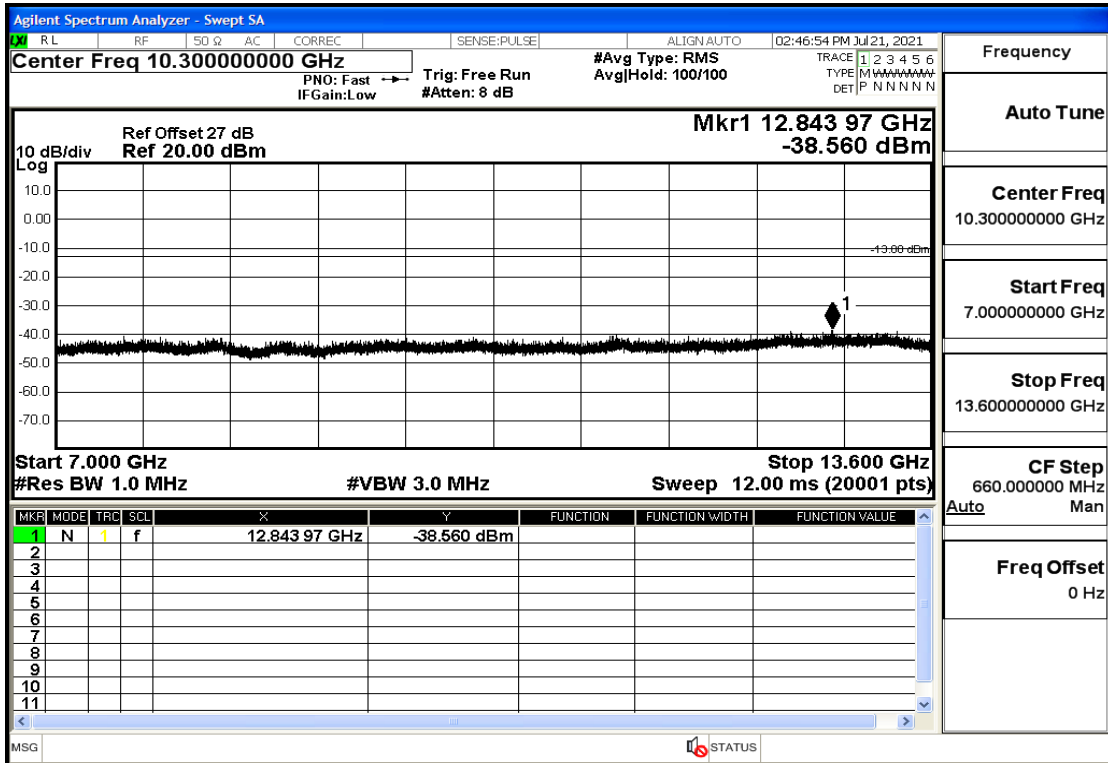

OB66-10-1715-QPSK-50#LOW@7GHz-13.6GHz@Pass