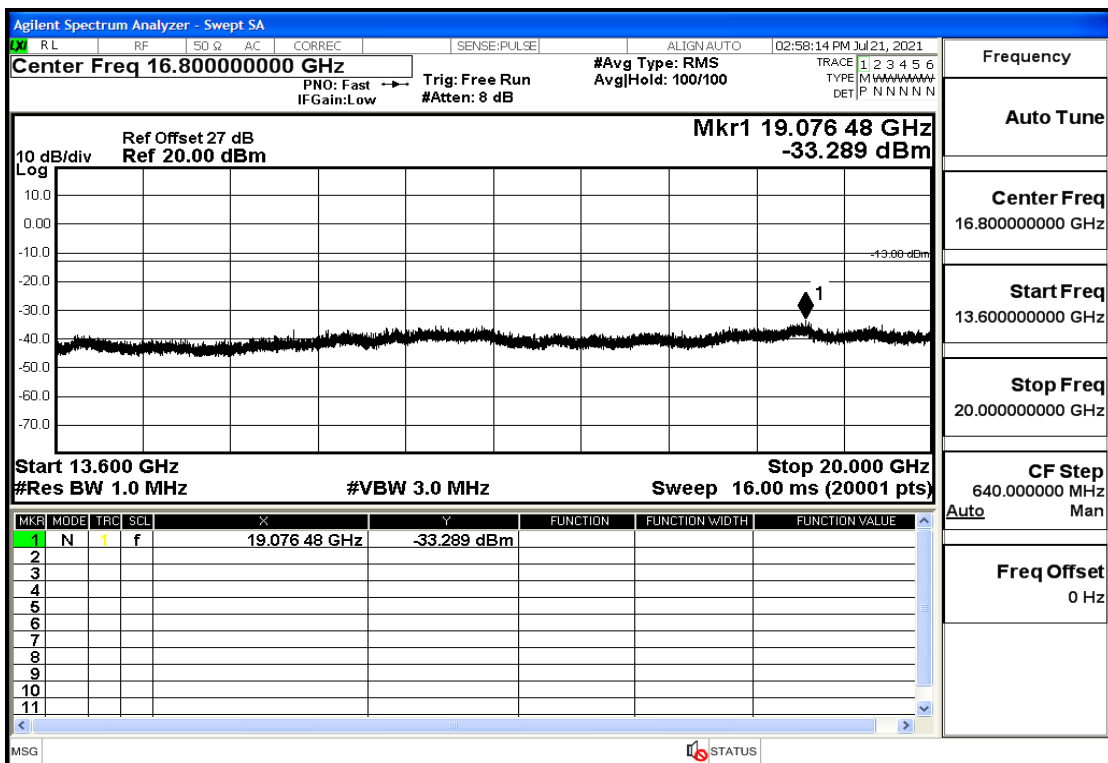

OB66-10-1775-QPSK-1#HIGH@13.6GHz-20GHz@Pass