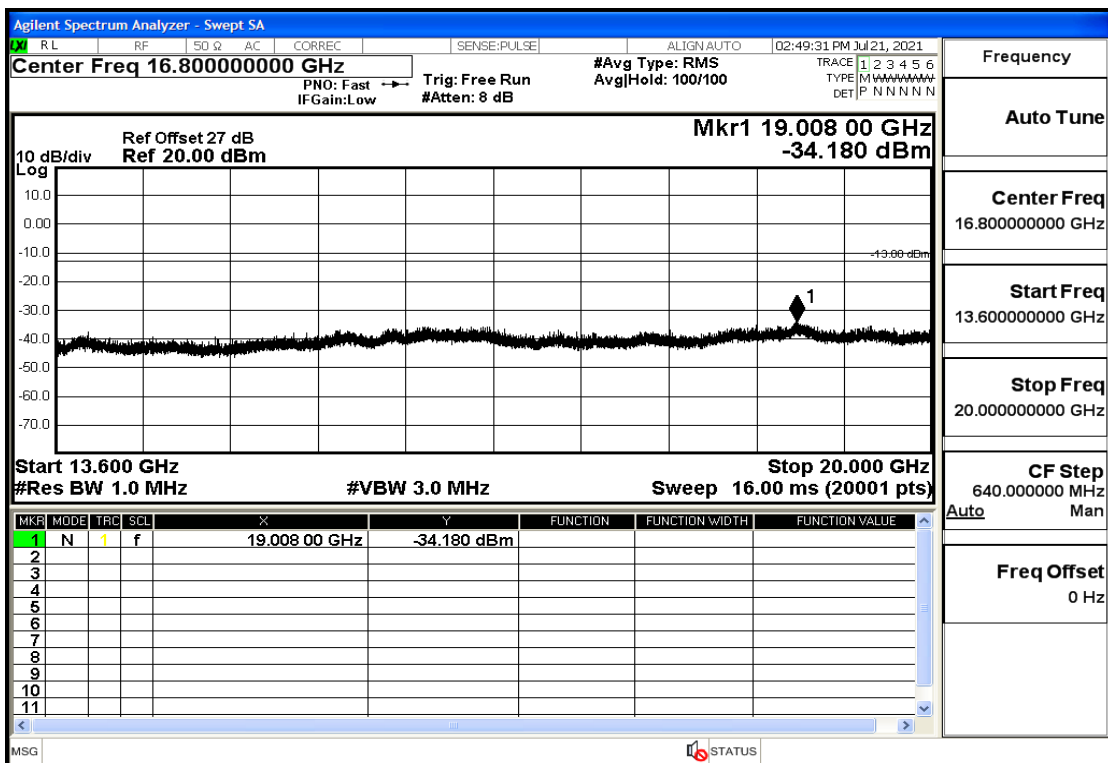

OB66-10-1715-QPSK-1#HIGH@13.6GHz-20GHz@Pass