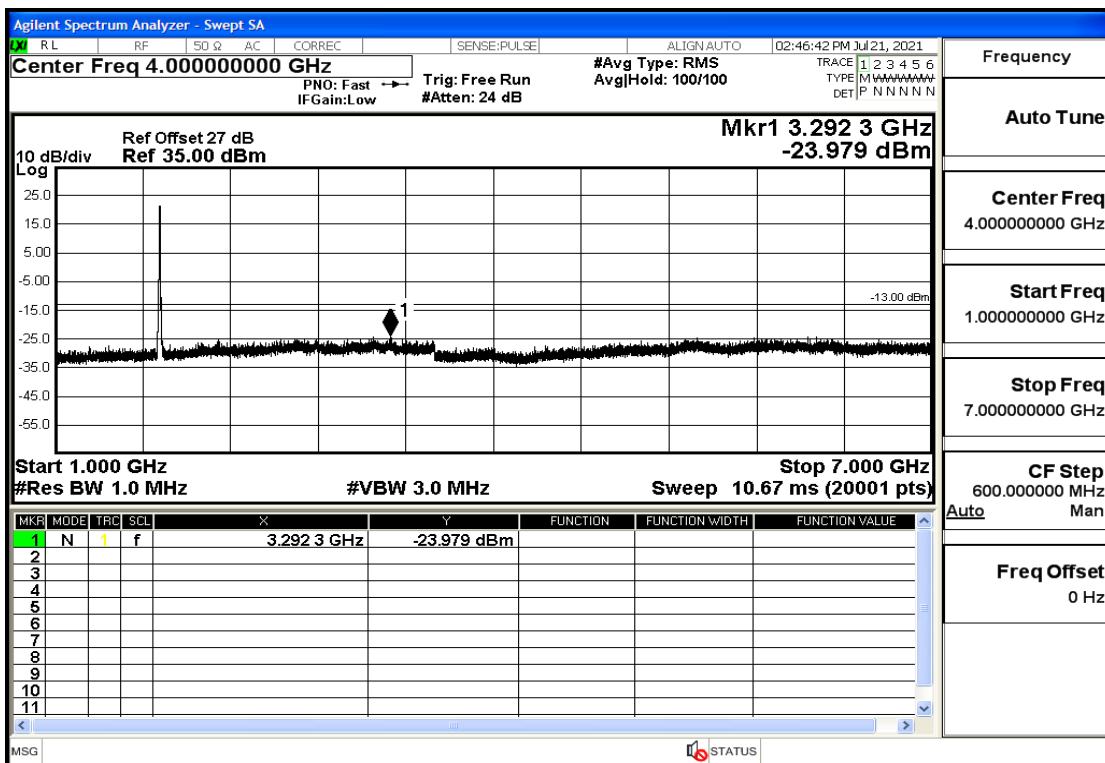

OB66-10-1715-QPSK-50#LOW@1GHz-7GHz@Pass