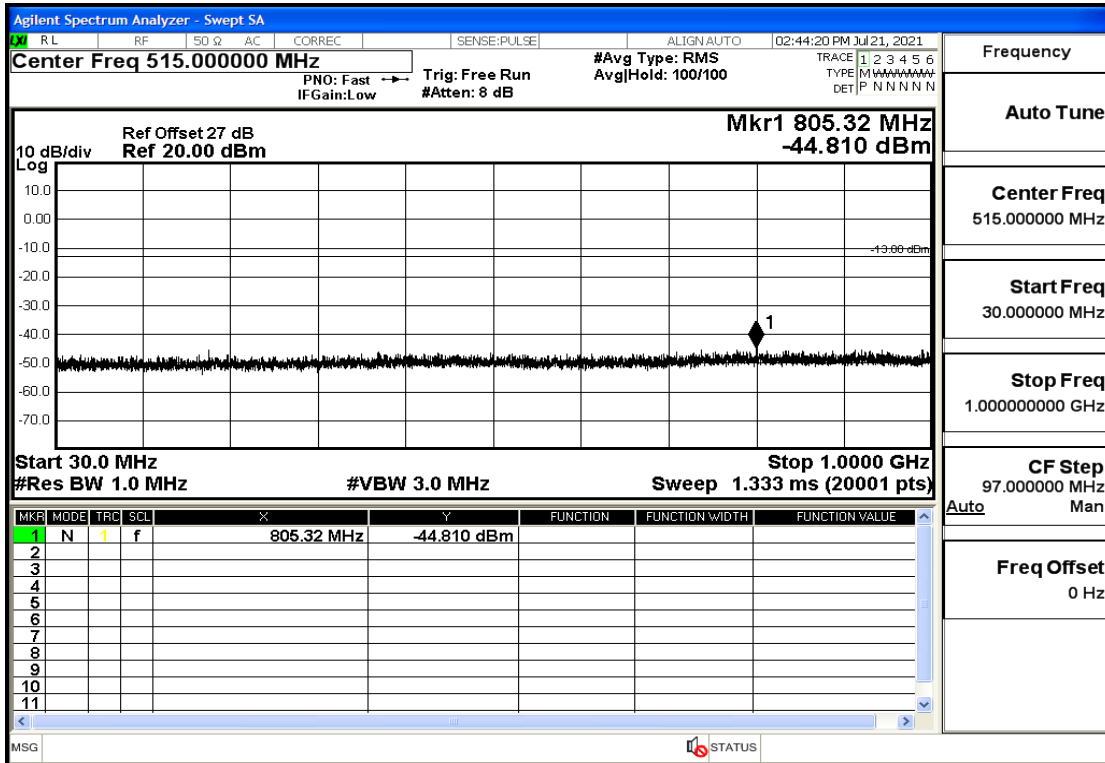

OB66-5-1777.5-QPSK-1#HIGH@30mHz-1GHz@Pass