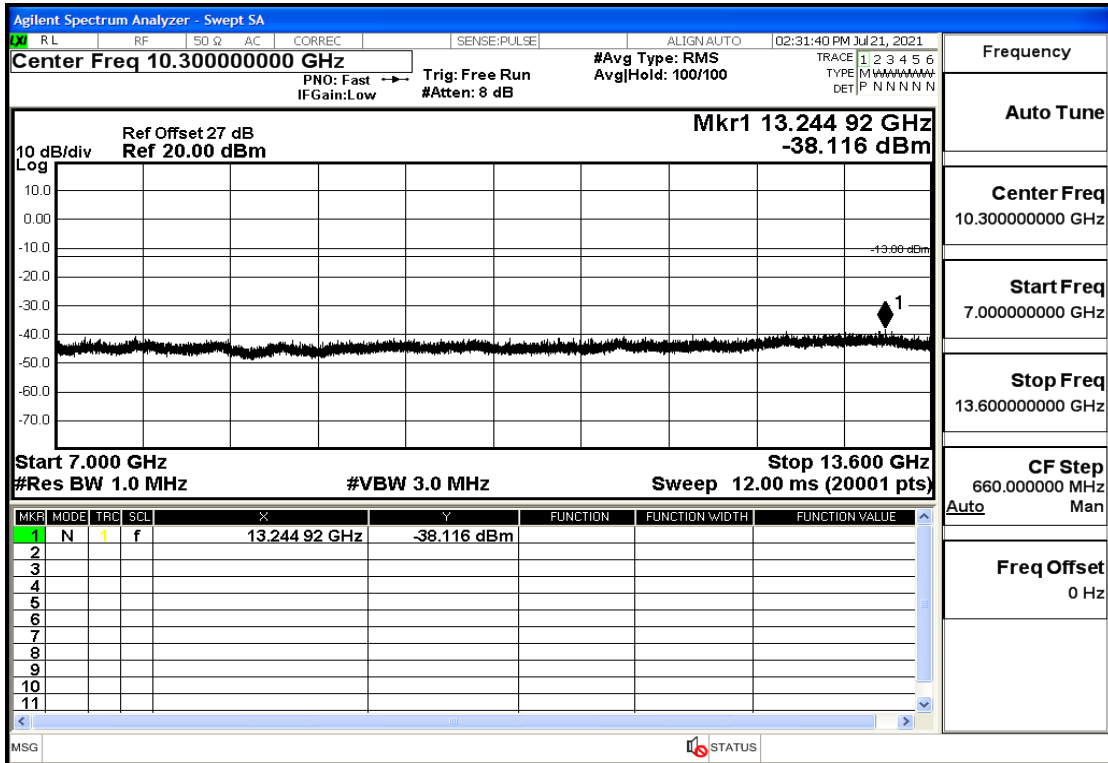

OB66-5-1745-QPSK-1#HIGH@7GHz-13.6GHz@Pass