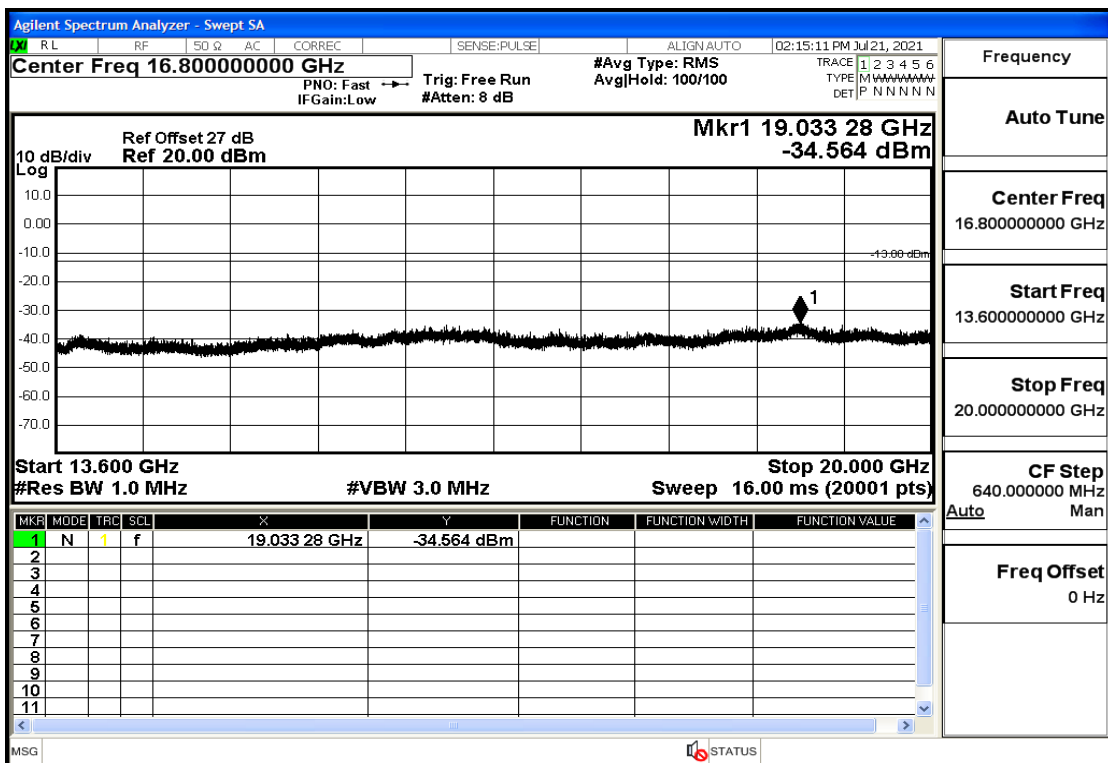

OB66-3-1711.5-QPSK-1#HIGH@13.6GHz-20GHz@Pass