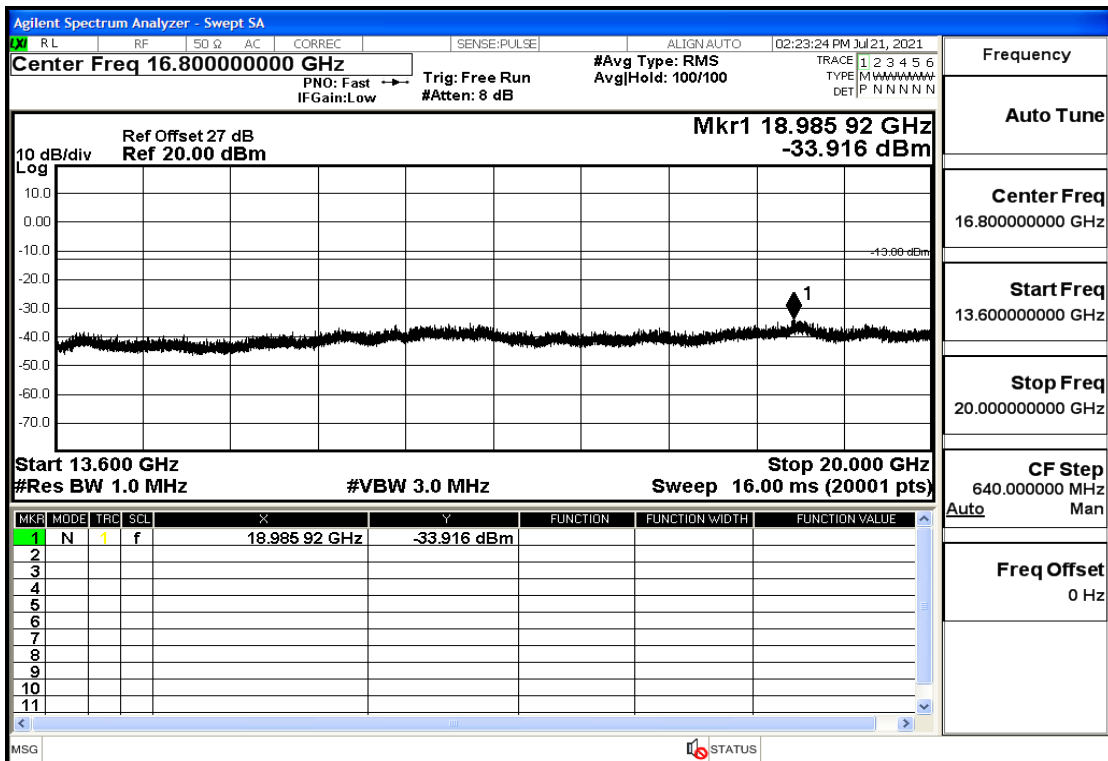

OB66-3-1778.5-QPSK-1#HIGH@13.6GHz-20GHz@Pass