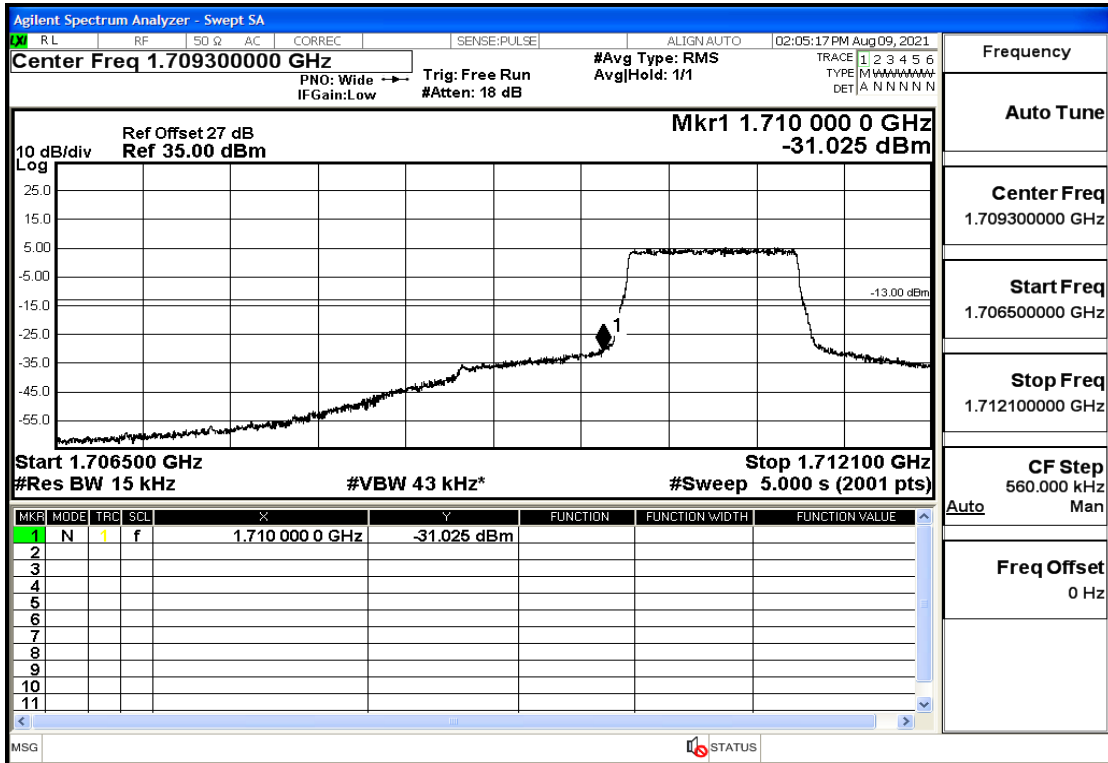

Band66-1.4-1710.7-16QAM-6#LOW@Pass