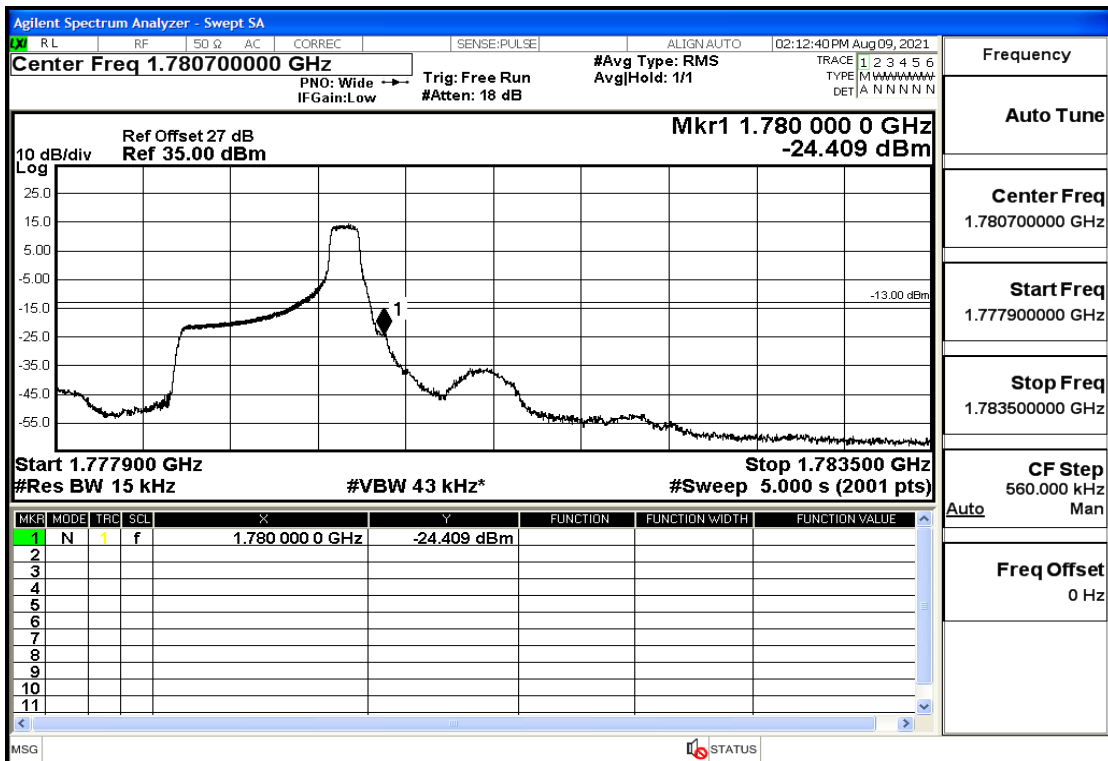

Band66-1.4-1779.3-QPSK-1#HIGH@Pass