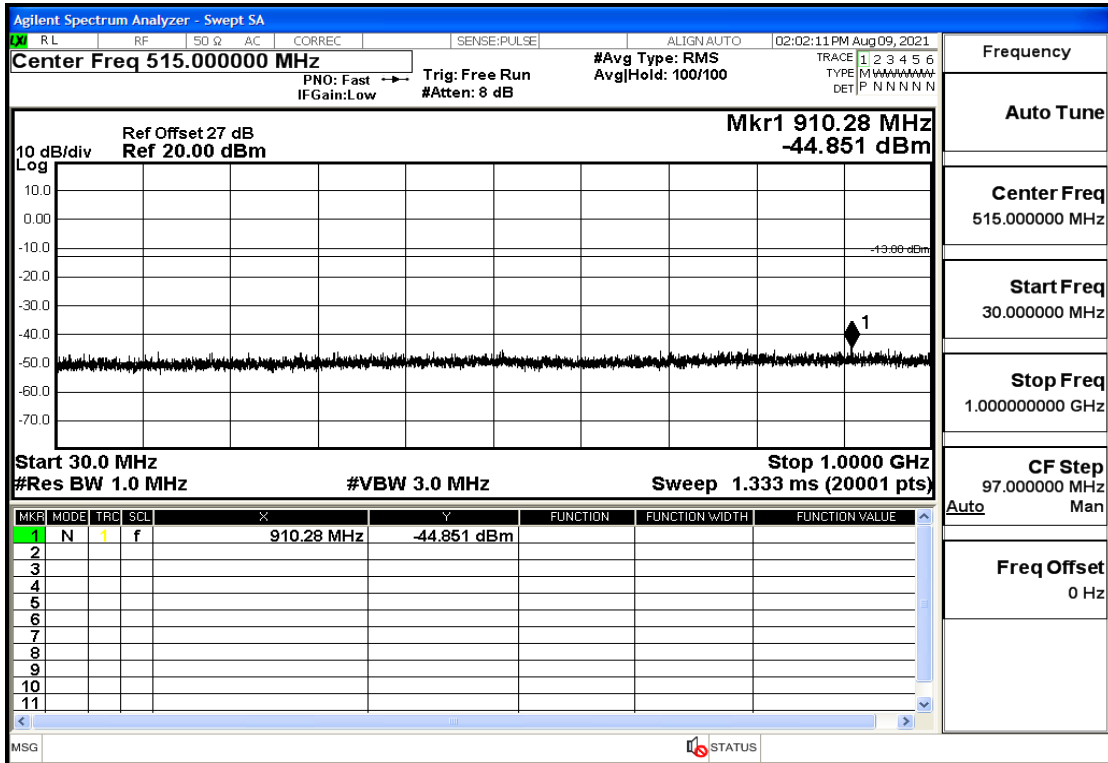

OB66-1.4-1710.7-QPSK-6#LOW@30mHz-1GHz@Pass