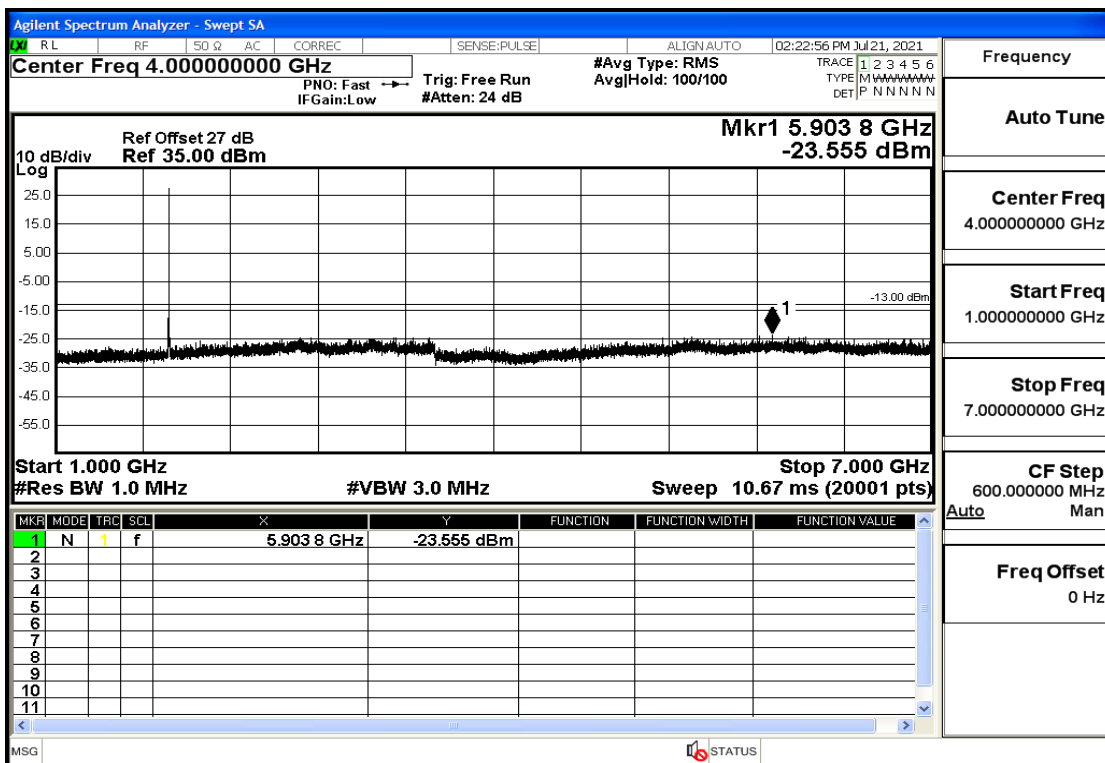

OB66-3-1778.5-QPSK-1#LOW@7GHz-13.6GHz@Pass

OB66-3-1778.5-QPSK-1#LOW@13.6GHz-20GHz@Pass

OB66-3-1778.5-QPSK-1#HIGH@30MHz-1GHz@Pass

OB66-3-1778.5-QPSK-1#HIGH@1GHz-7GHz@Pass

OB66-3-1778.5-QPSK-1#HIGH@7GHz-13.6GHz@Pass