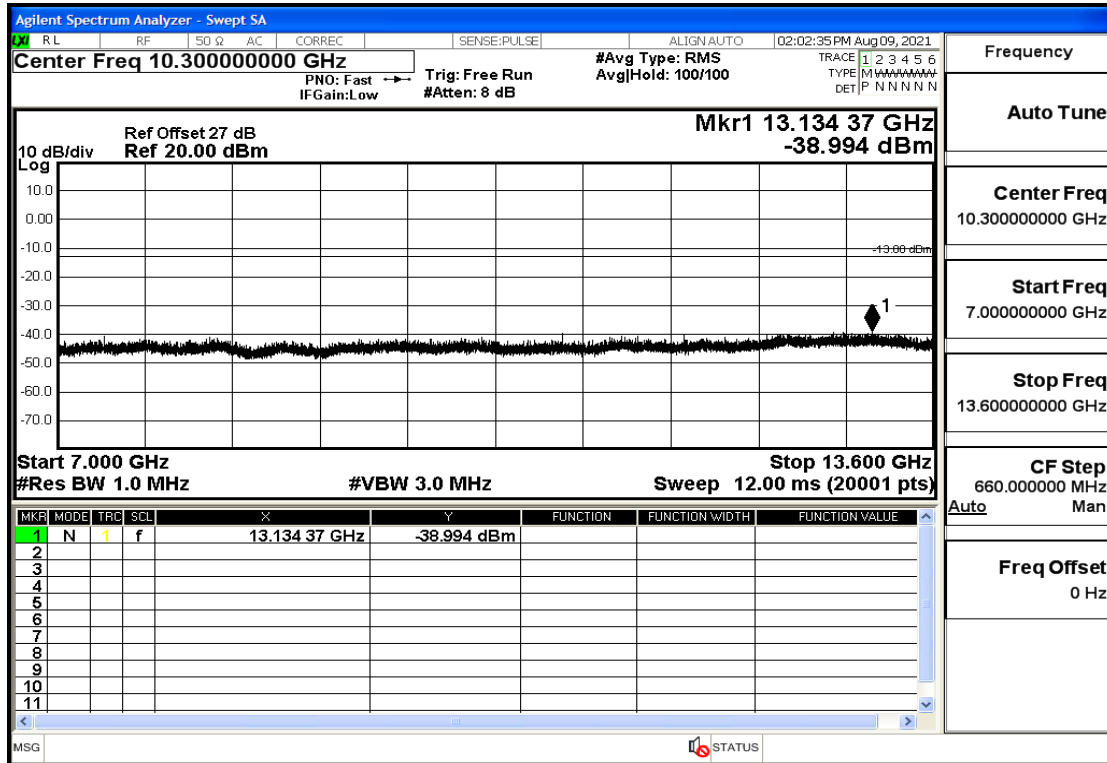

OB66-1.4-1710.7-QPSK-6#LOW@7GHz-13.6GHz@Pass