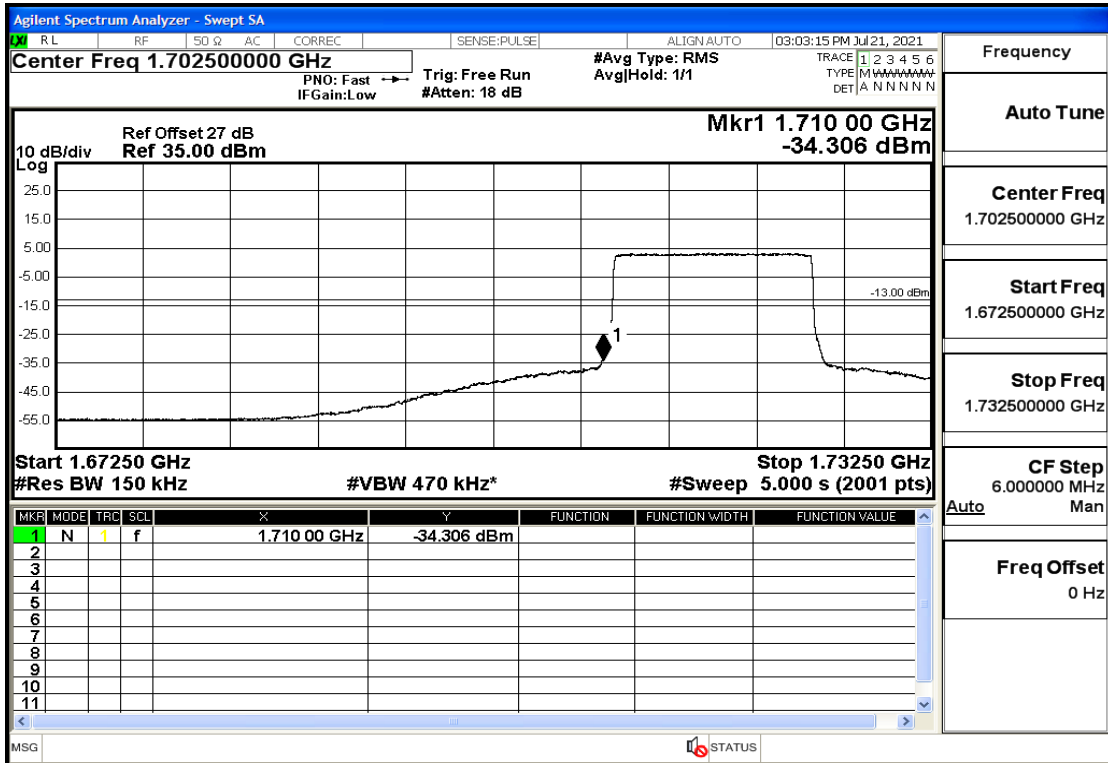

Band66-15-1717.5-16QAM-75#LOW@Pass