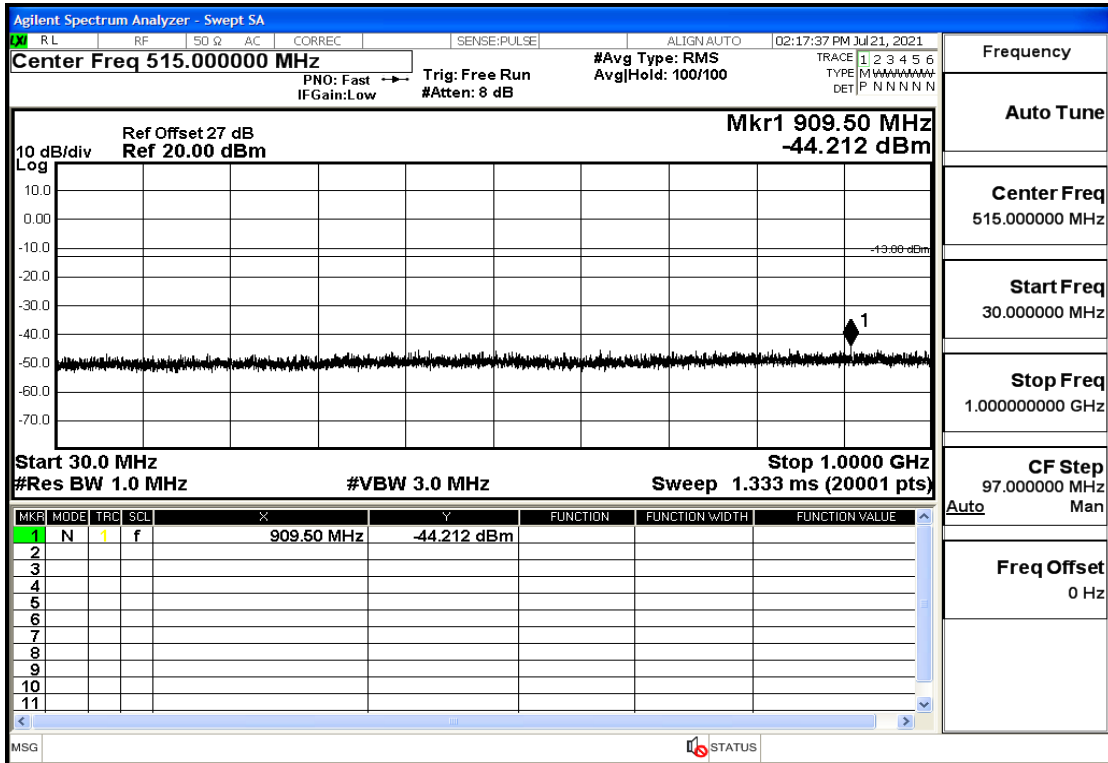

OB66-3-1745-QPSK-1#LOW@30mHz-1GHz@Pass