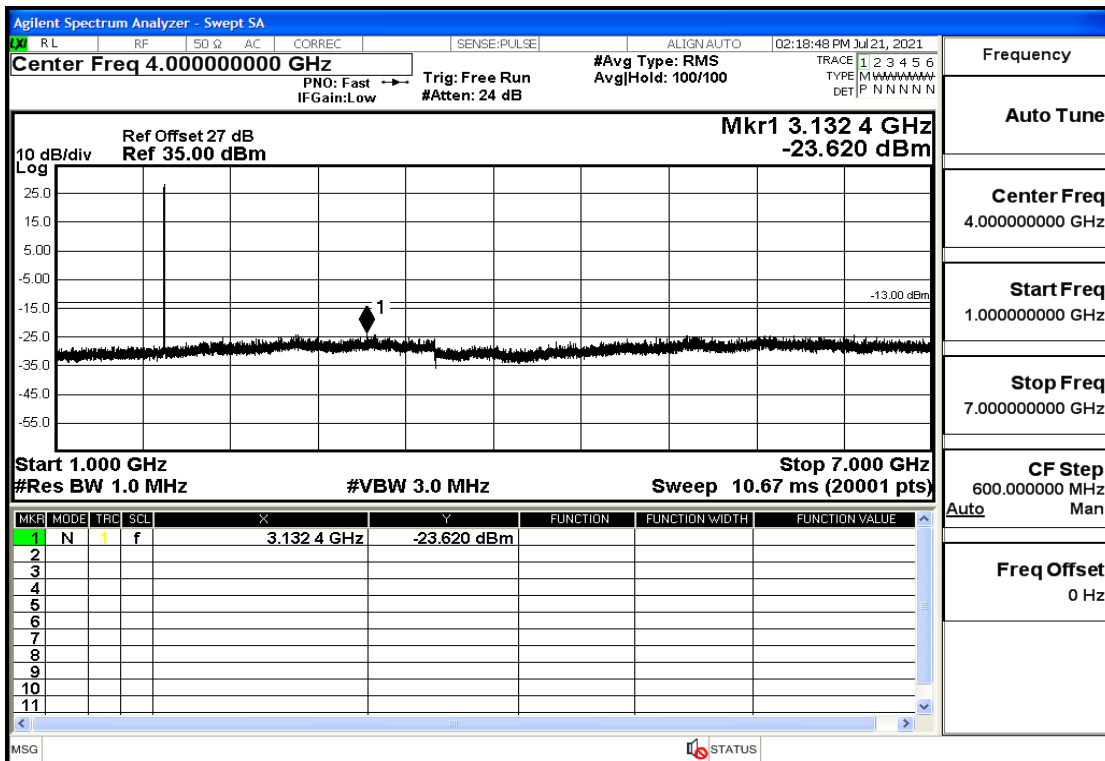

OB66-3-1745-QPSK-1#HIGH@1GHz-7GHz@Pass