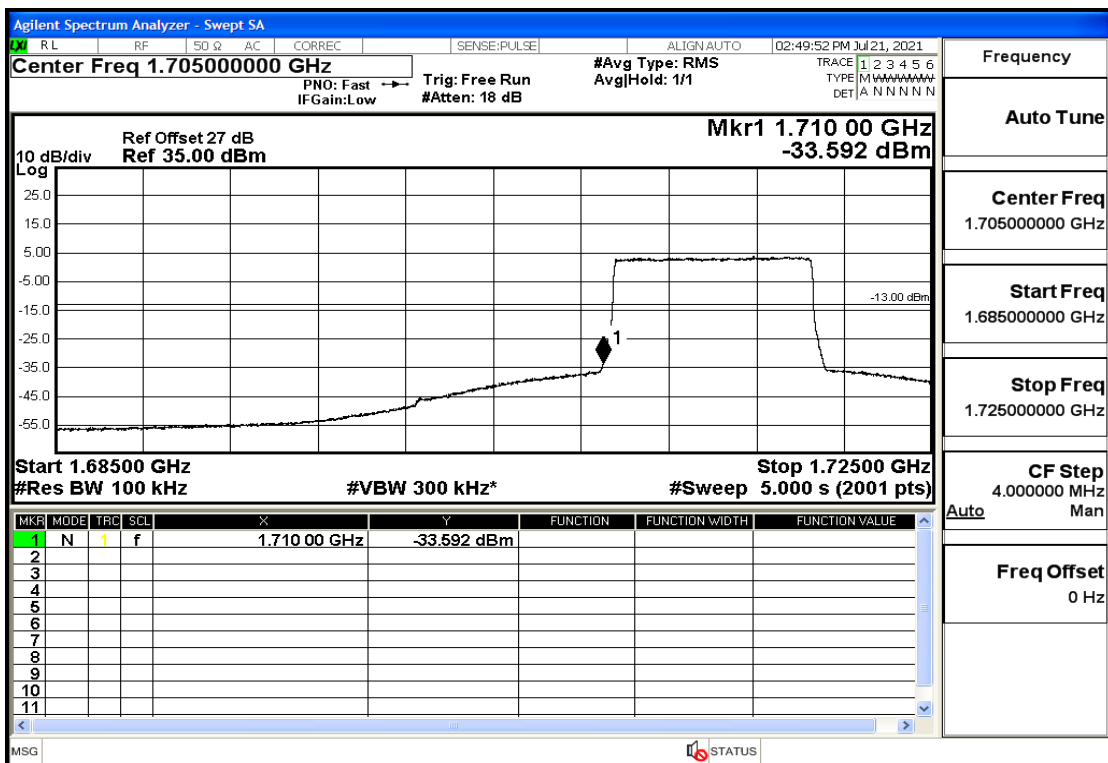

## RF Test Data for LTE (Conducted Measurement)

**Product Name: Mobile phone**

**Trade Mark: PCD**

**Test Model: P60**

**Sample ID: TZ210702434-1#**

**FCC ID: 2ALJJP60**

Band66-5-1777.5-16QAM-1#HIGH@Pass

Band66-10-1715-QPSK-50#LOW@Pass

Band66-10-1715-QPSK-1#LOW@Pass

Band66-10-1715-16QAM-50#LOW@Pass

Band66-10-1715-16QAM-1#LOW@Pass

Band66-10-1775-QPSK-50#LOW@Pass

Band66-10-1775-QPSK-1#HIGH@Pass