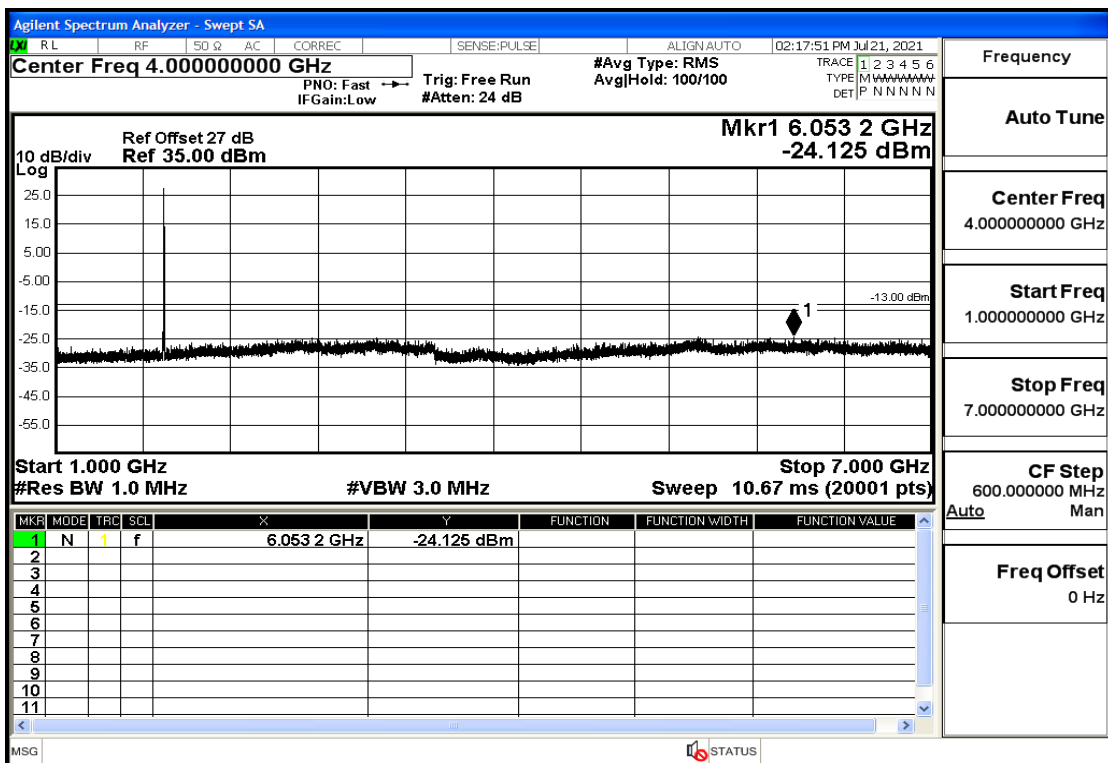

OB66-3-1745-QPSK-1#LOW@1GHz-7GHz@Pass