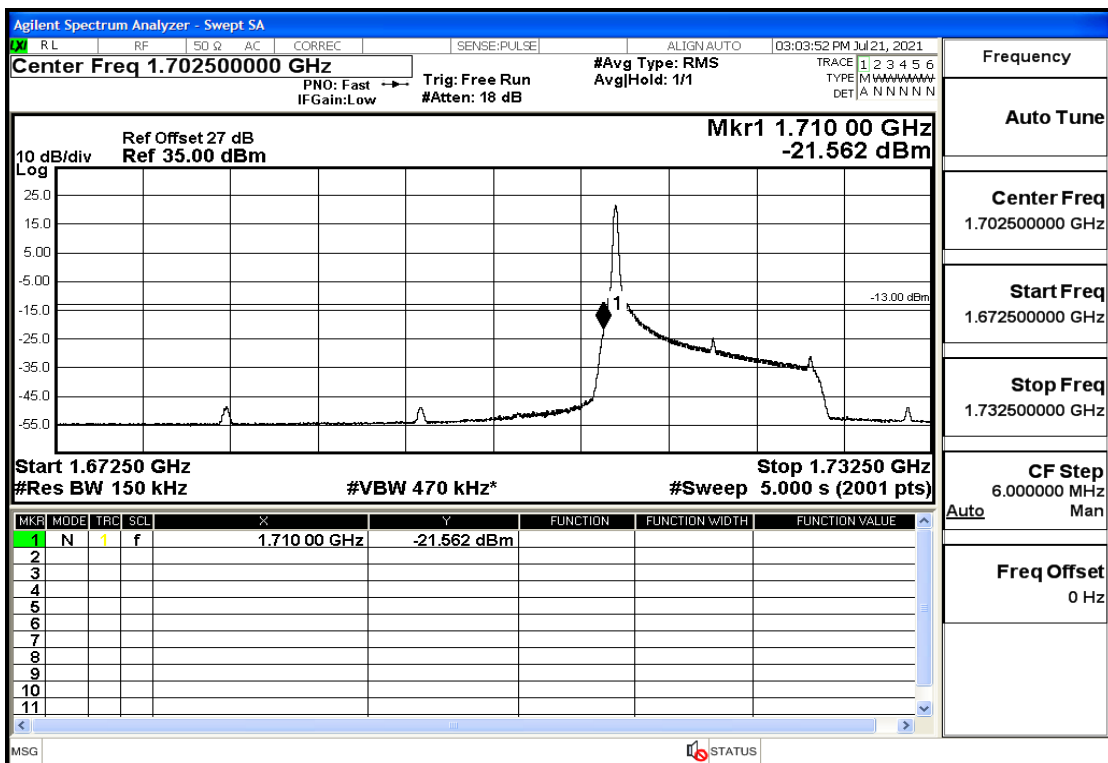

Band66-15-1717.5-16QAM-1#LOW@Pass