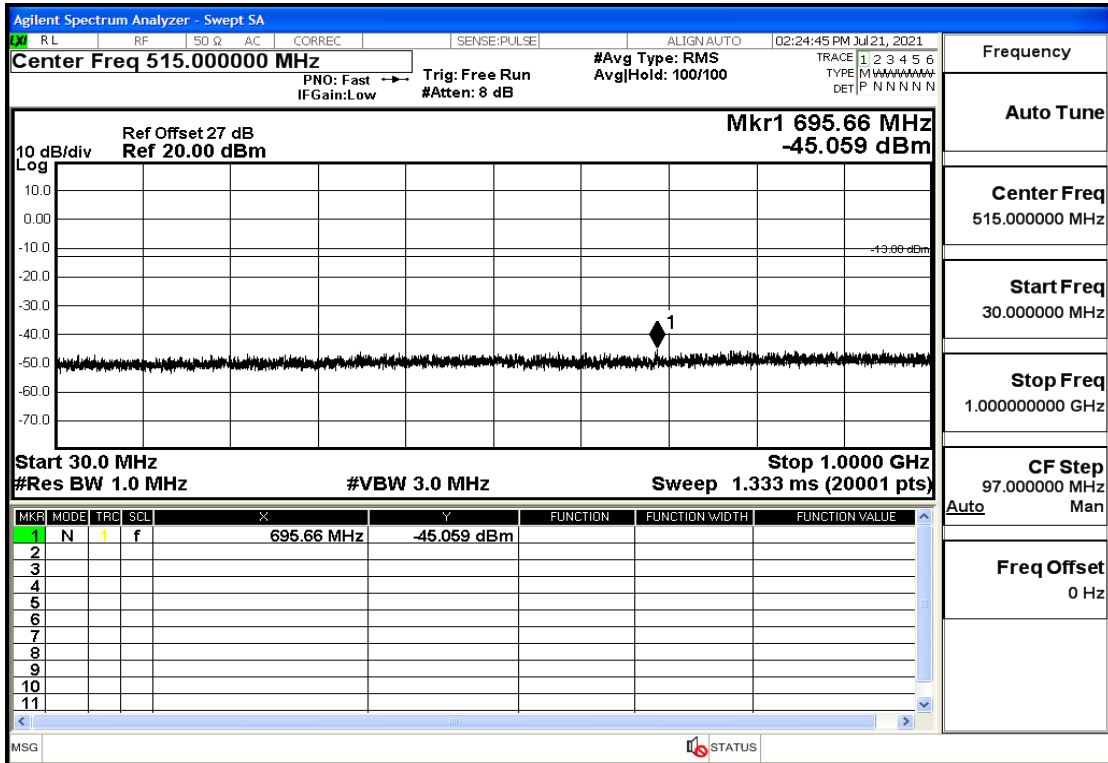

OB66-5-1712.5-QPSK-25#LOW@30mHz-1GHz@Pass