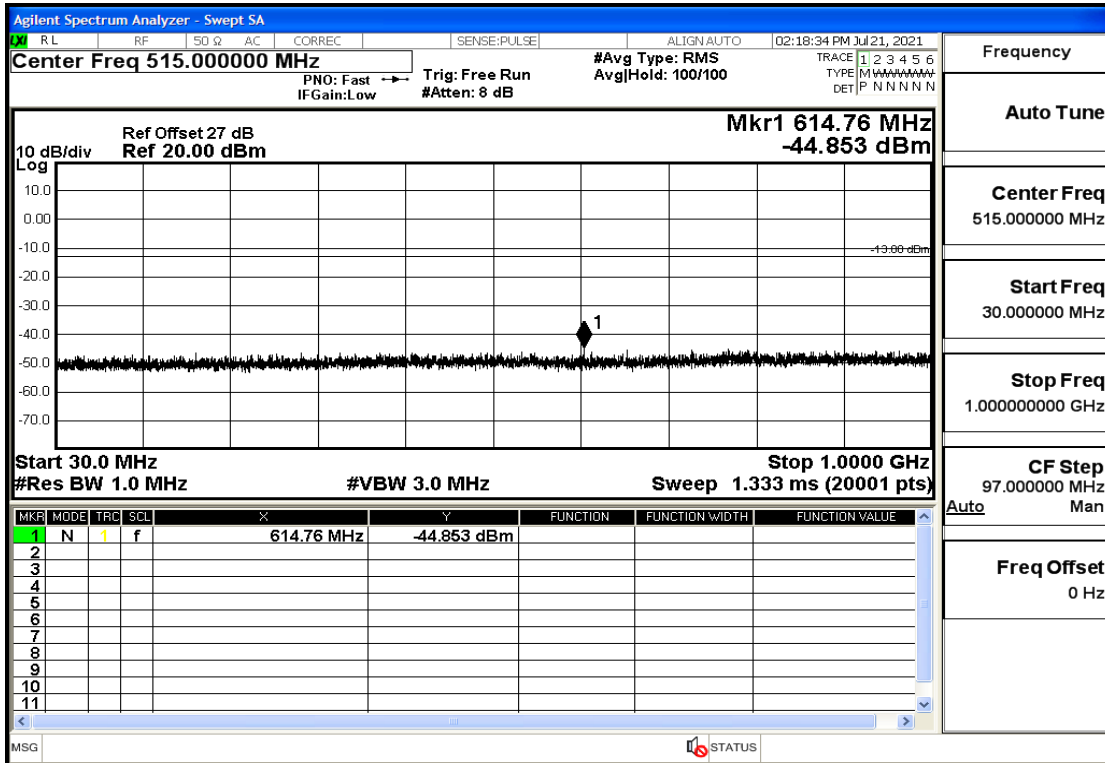

OB66-3-1745-QPSK-1#HIGH@30mHz-1GHz@Pass