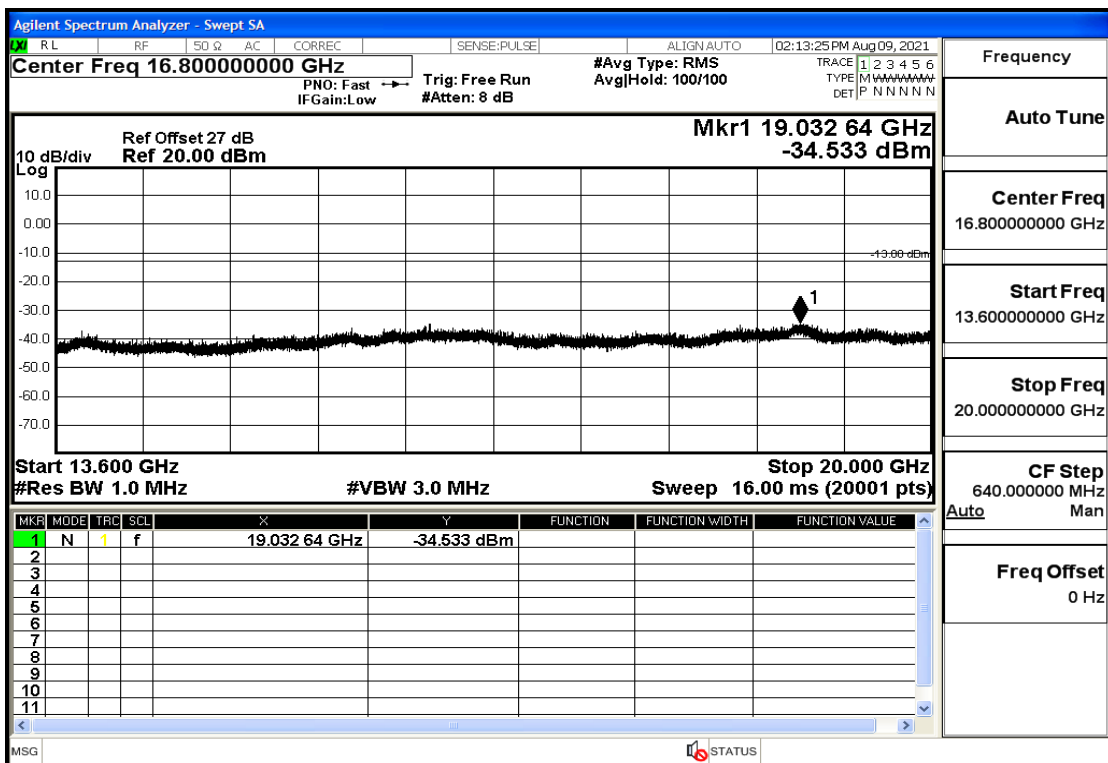

OB66-1.4-1779.3-QPSK-1#HIGH@13.6GHz-20GHz@Pass