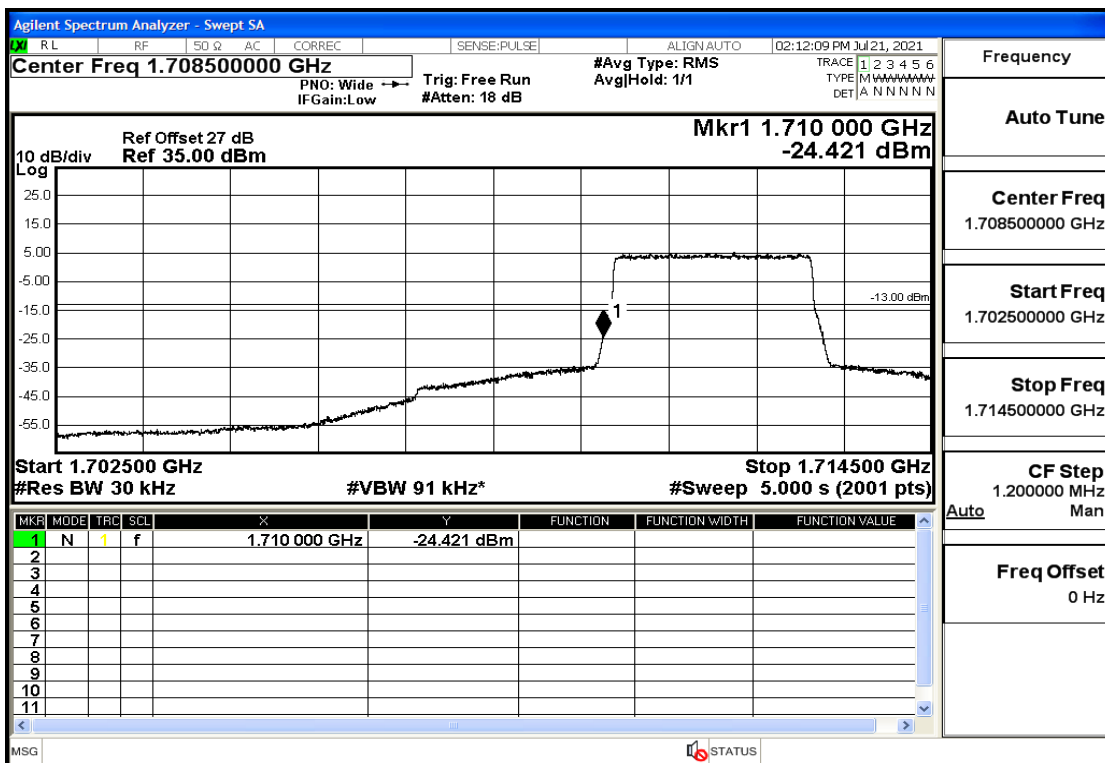

Band66-3-1711.5-QPSK-15#LOW@Pass