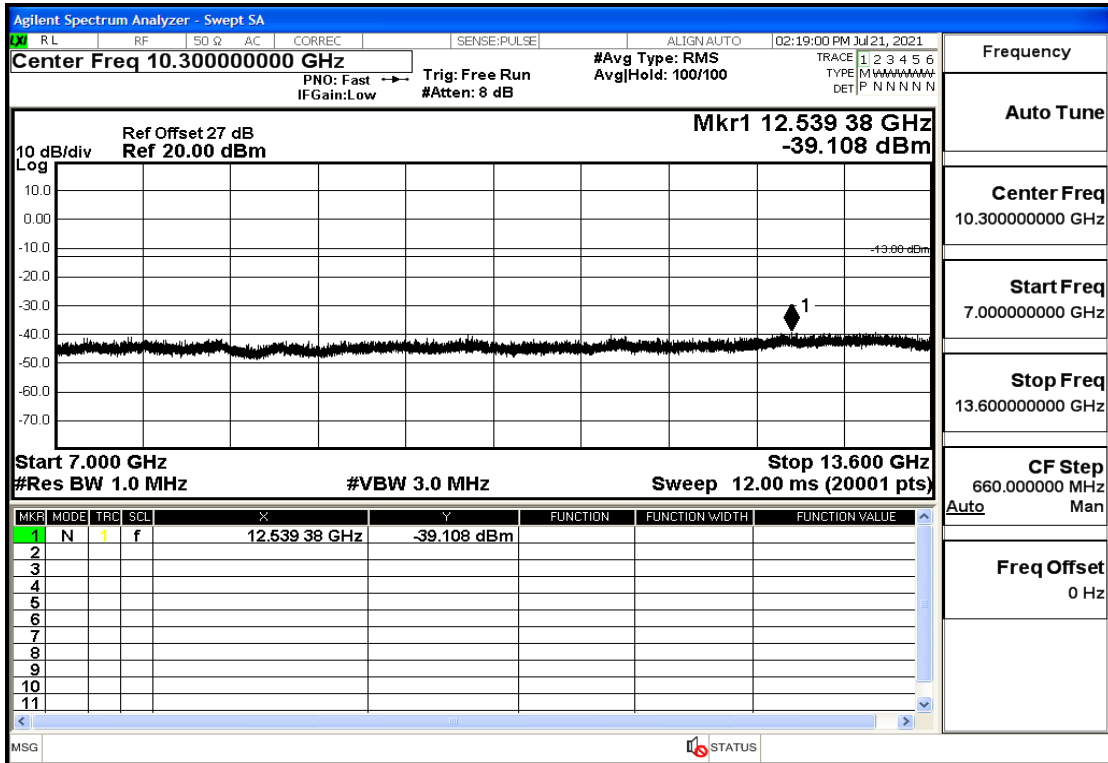

OB66-3-1745-QPSK-1#HIGH@7GHz-13.6GHz@Pass