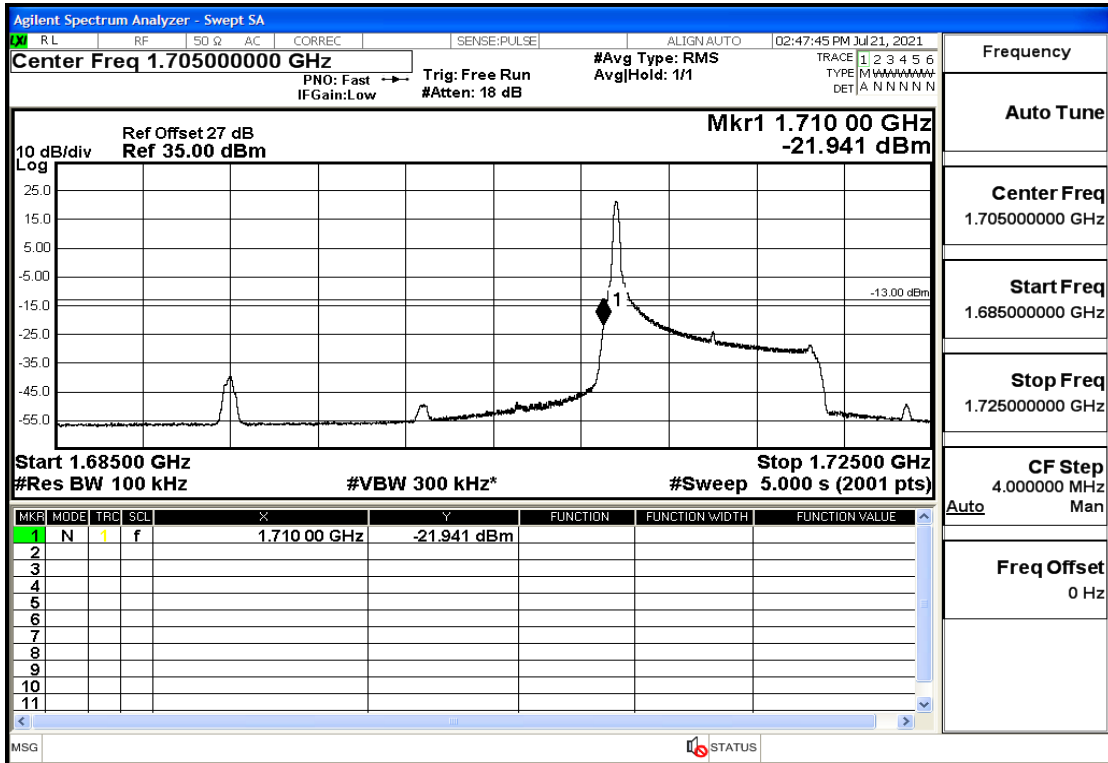

Band66-10-1715-QPSK-1#LOW@Pass