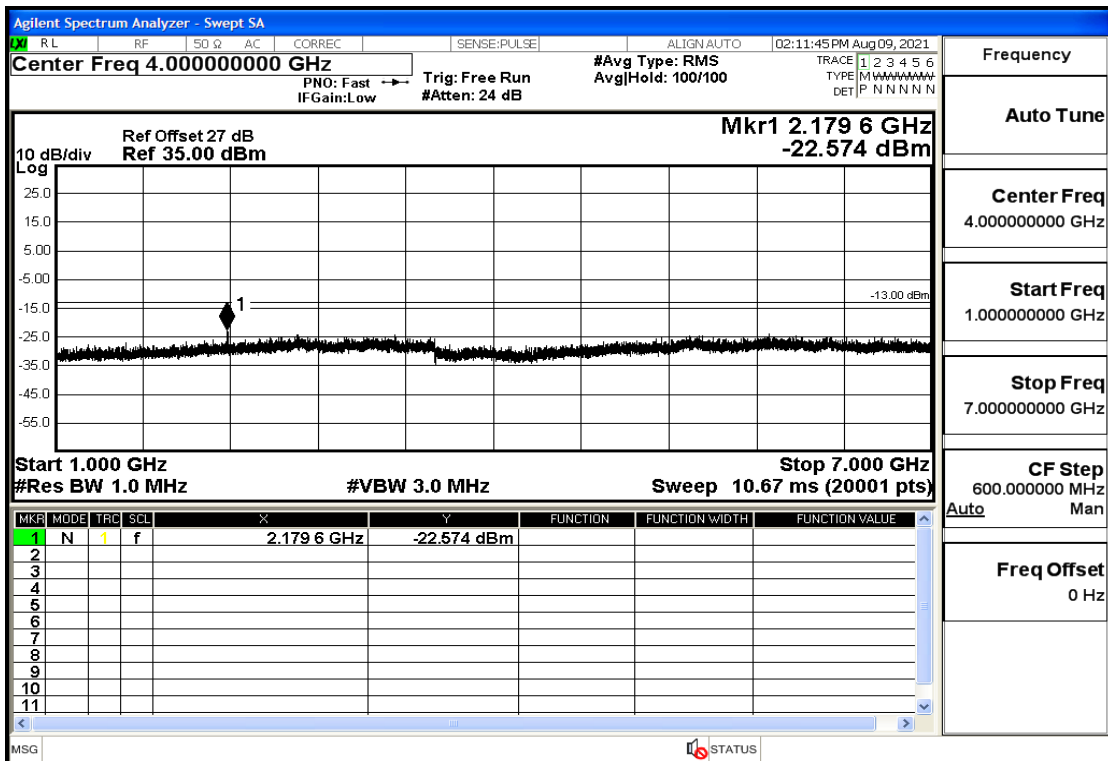

OB66-1.4-1779.3-QPSK-1#LOW@1GHz-7GHz@Pass