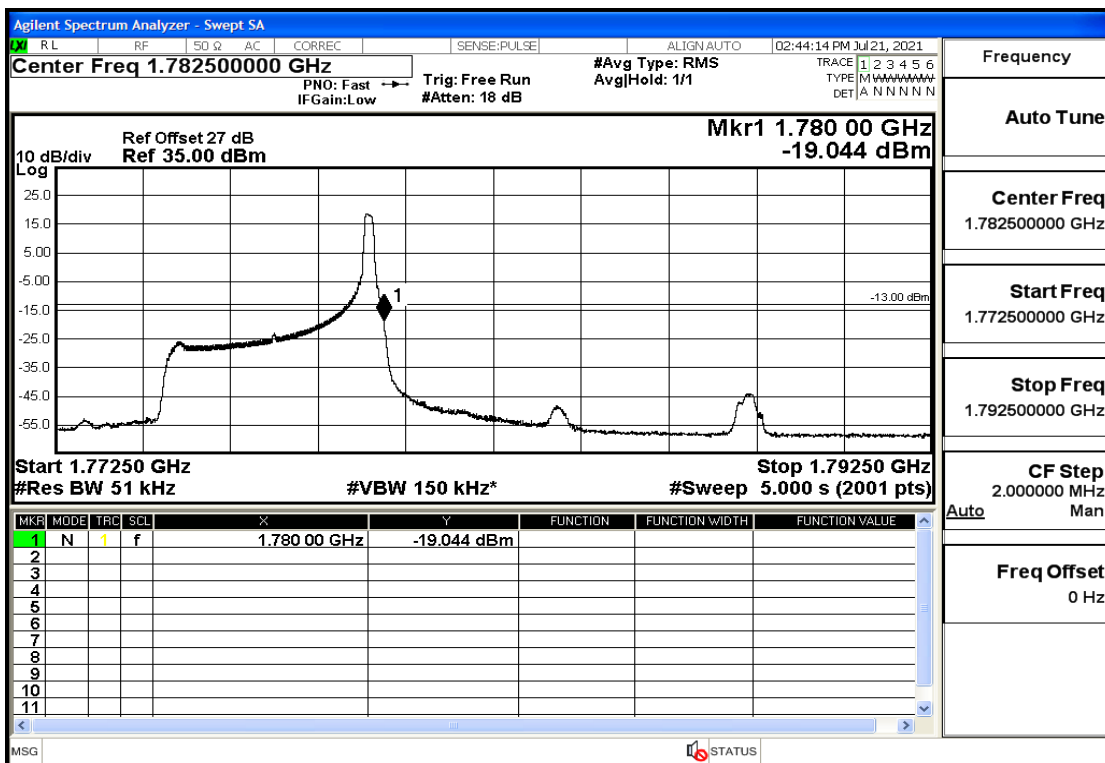

Band66-5-1777.5-QPSK-1#HIGH@Pass