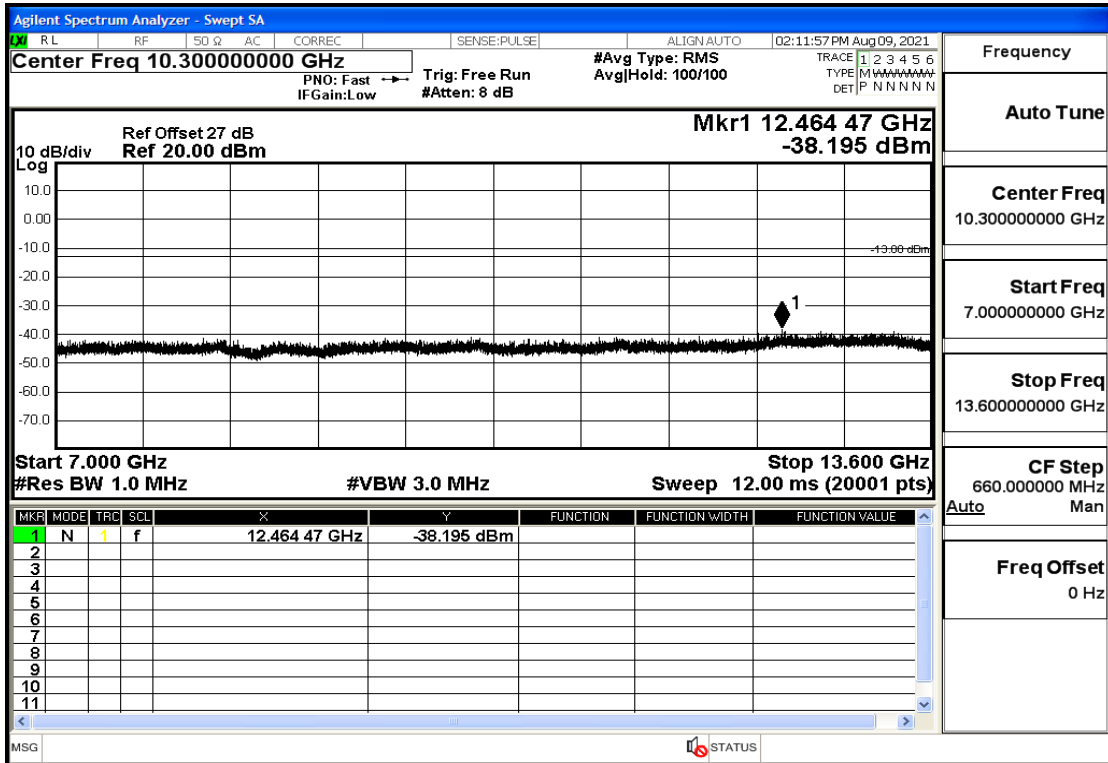

OB66-1.4-1779.3-QPSK-1#LOW@7GHz-13.6GHz@Pass