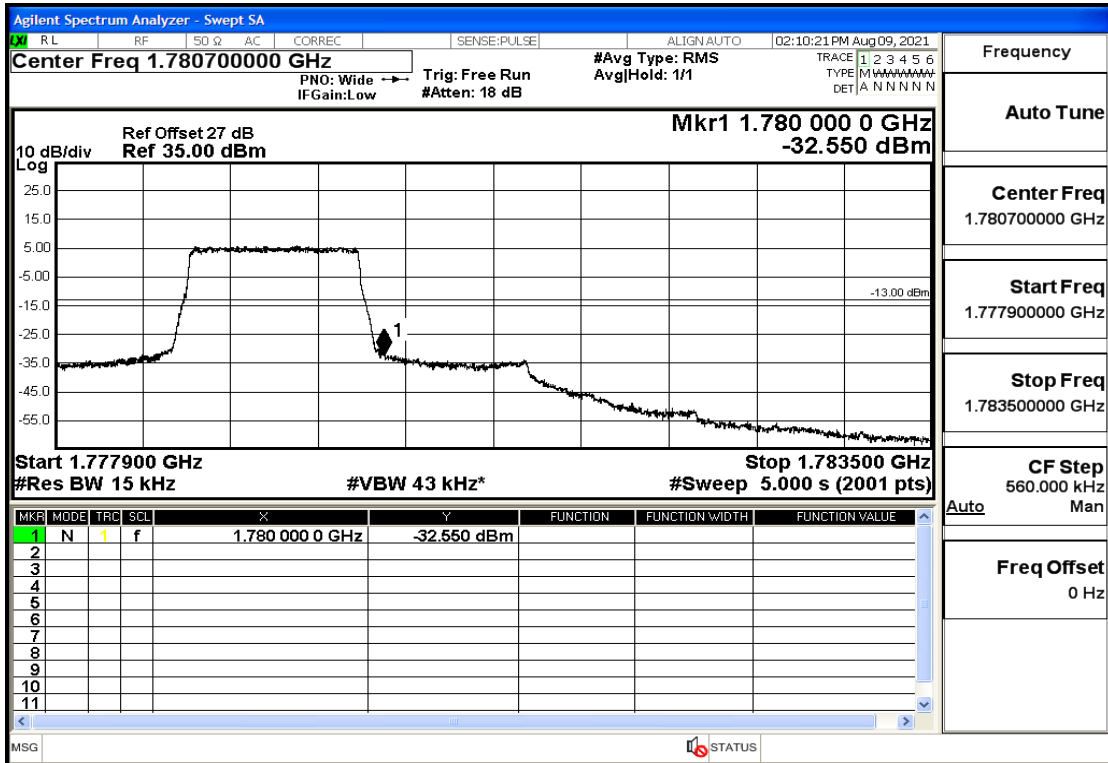

Band66-1.4-1779.3-QPSK-6#LOW@Pass