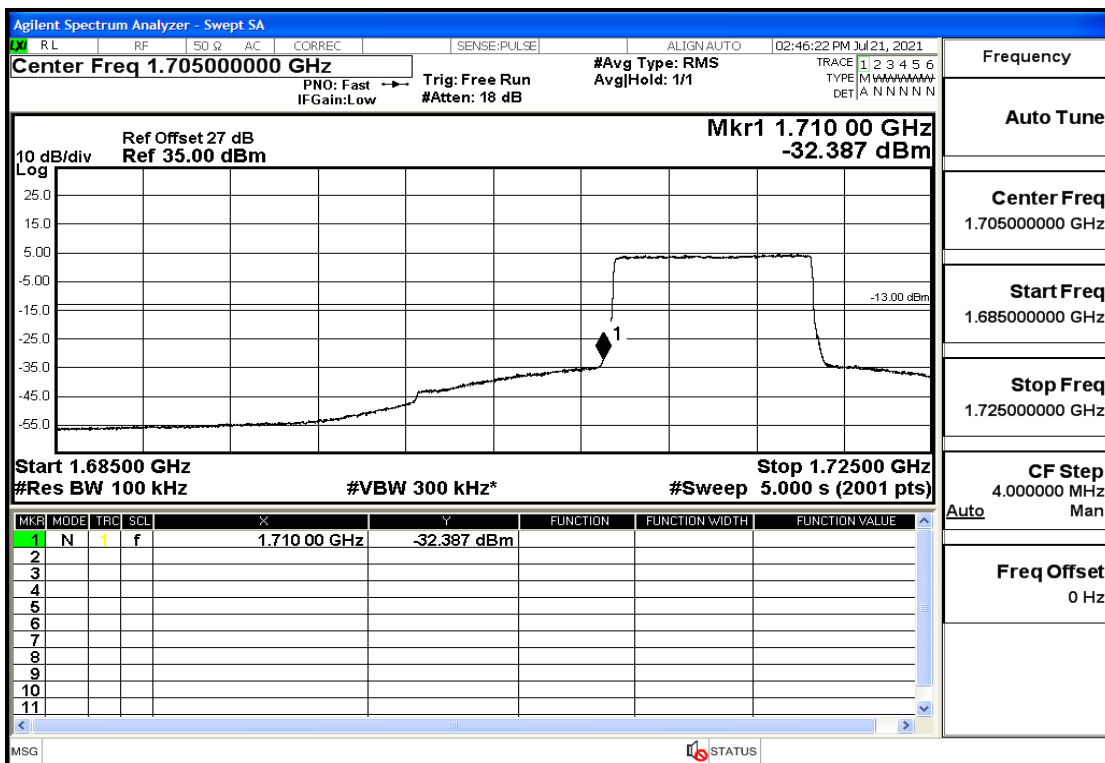

Band66-10-1715-QPSK-50#LOW@Pass