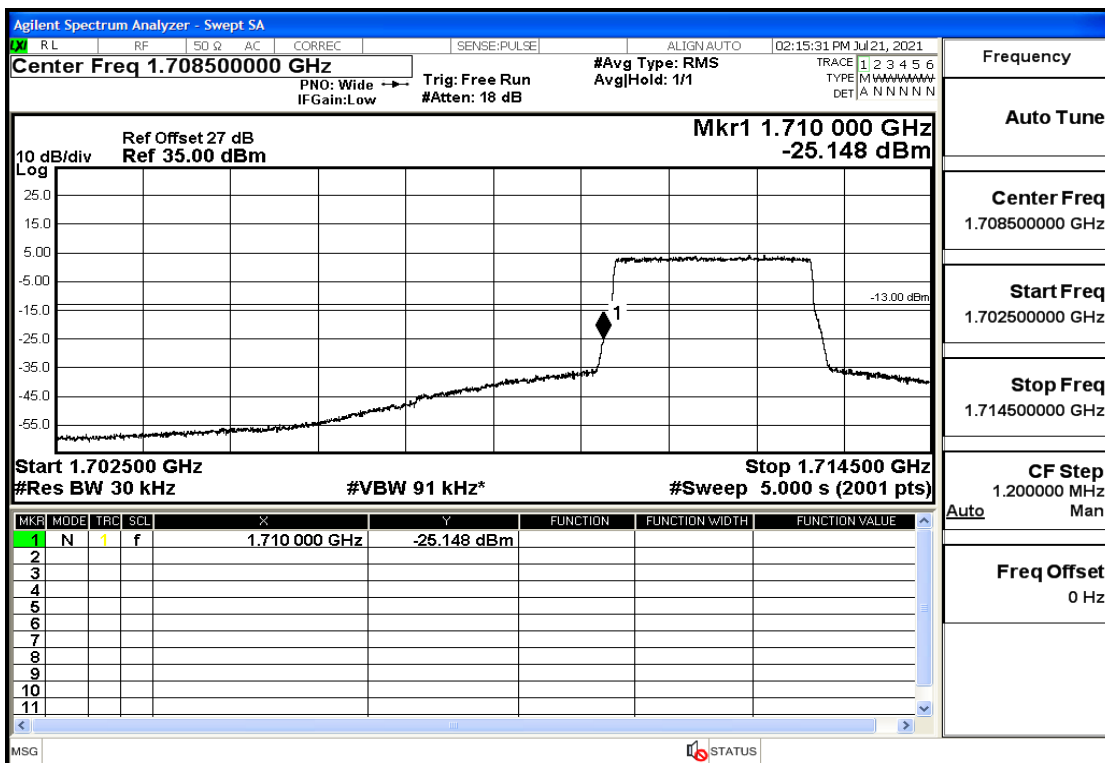

Band66-3-1711.5-16QAM-15#LOW@Pass