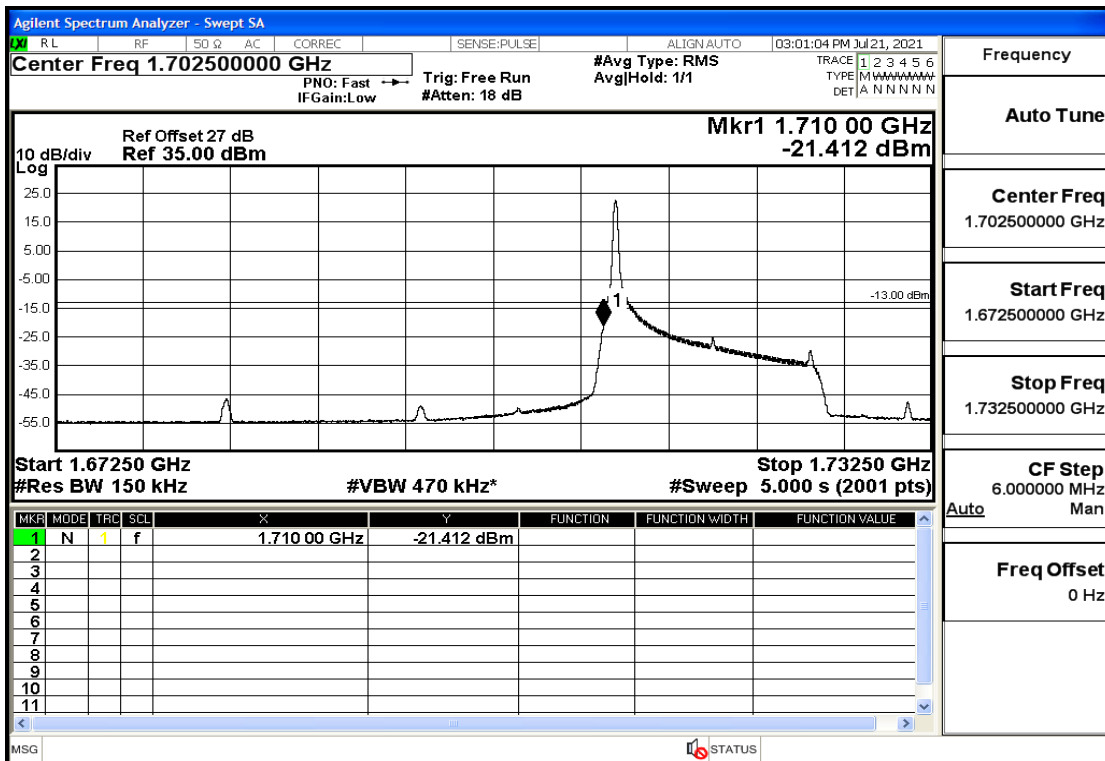

Band66-15-1717.5-QPSK-1#LOW@Pass