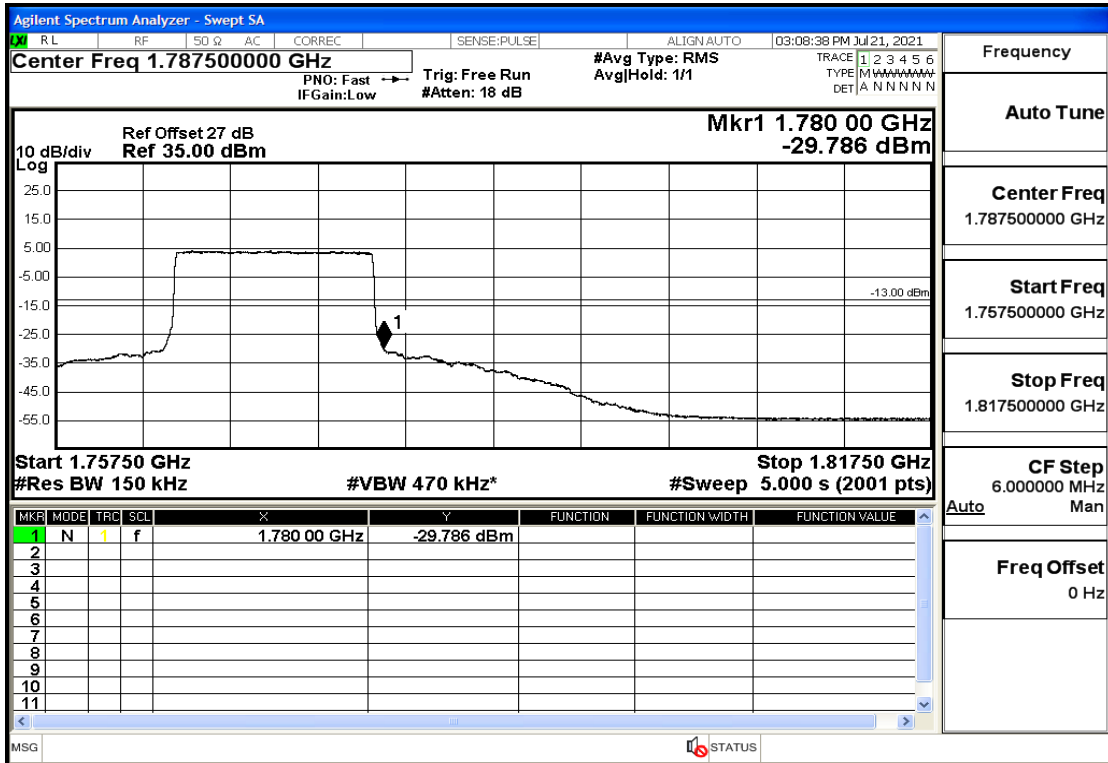

Band66-15-1772.5-QPSK-75#LOW@Pass