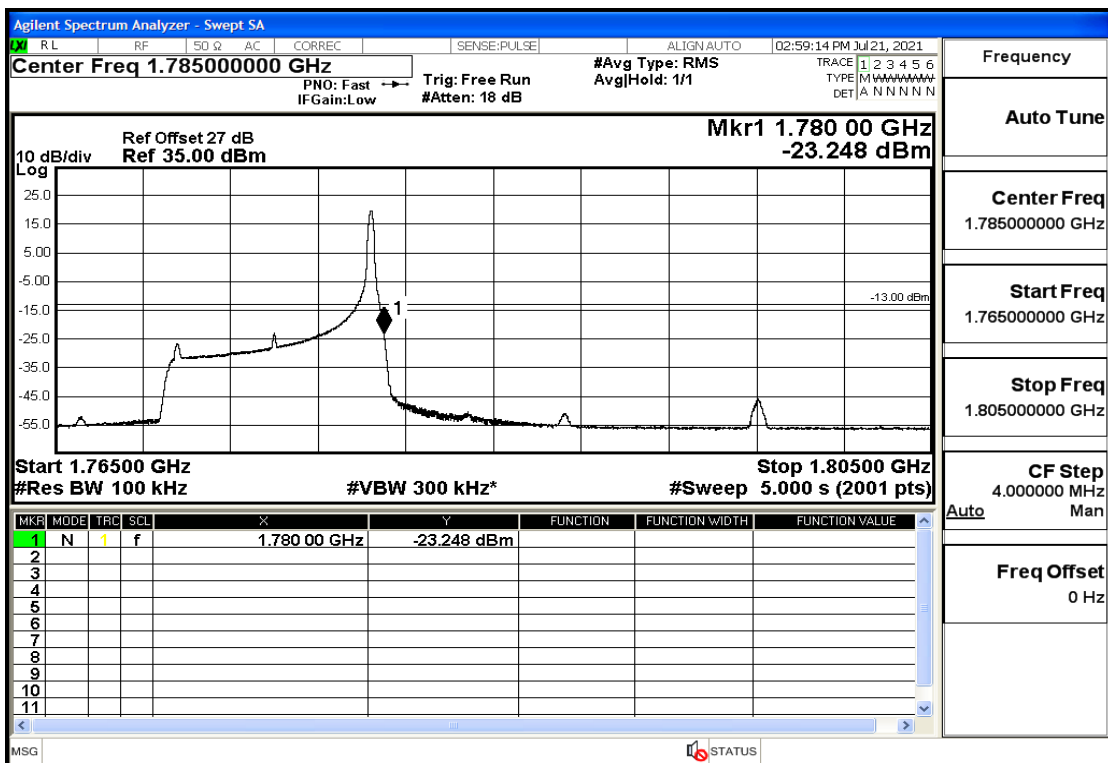

Band66-10-1775-16QAM-1#HIGH@Pass