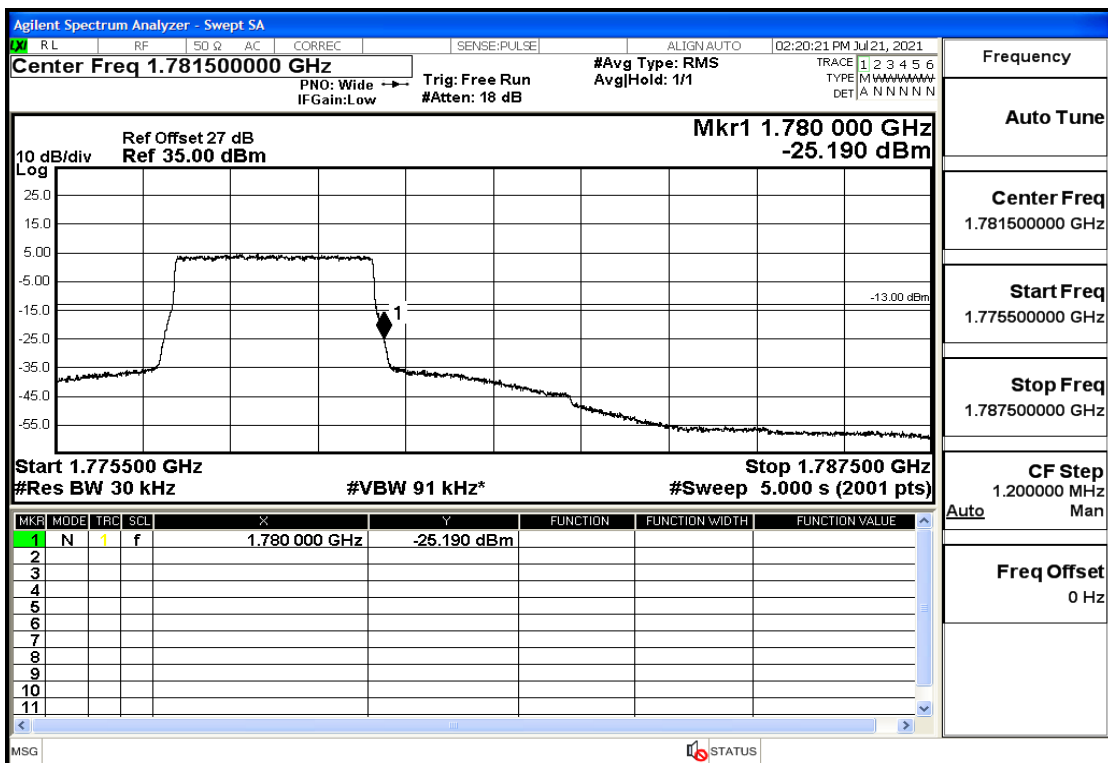

Band66-3-1778.5-QPSK-15#LOW@Pass