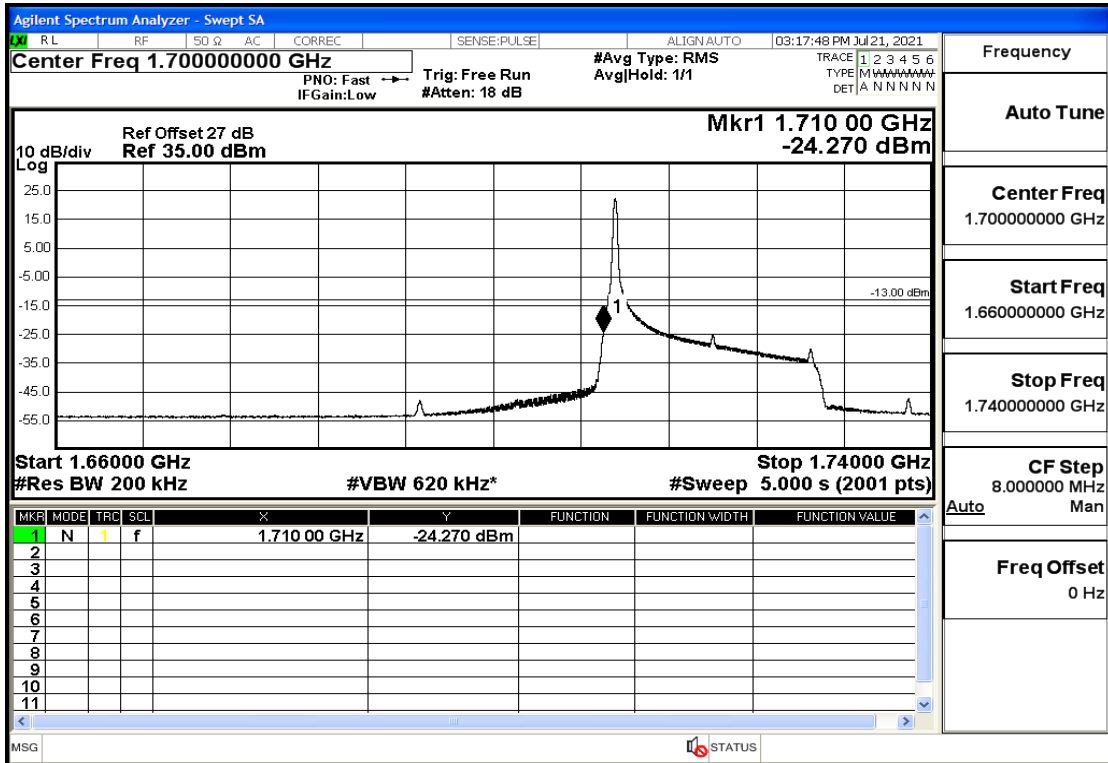

Band66-20-1720-16QAM-1#LOW@Pass