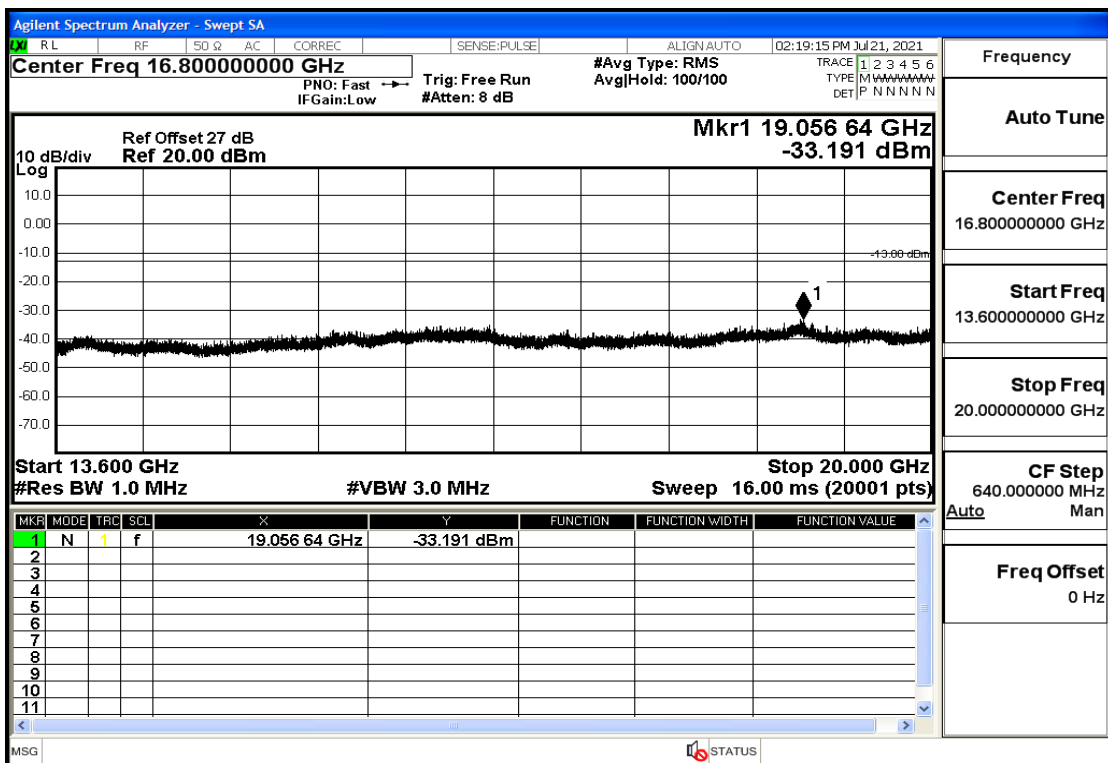

OB66-3-1745-QPSK-1#HIGH@13.6GHz-20GHz@Pass