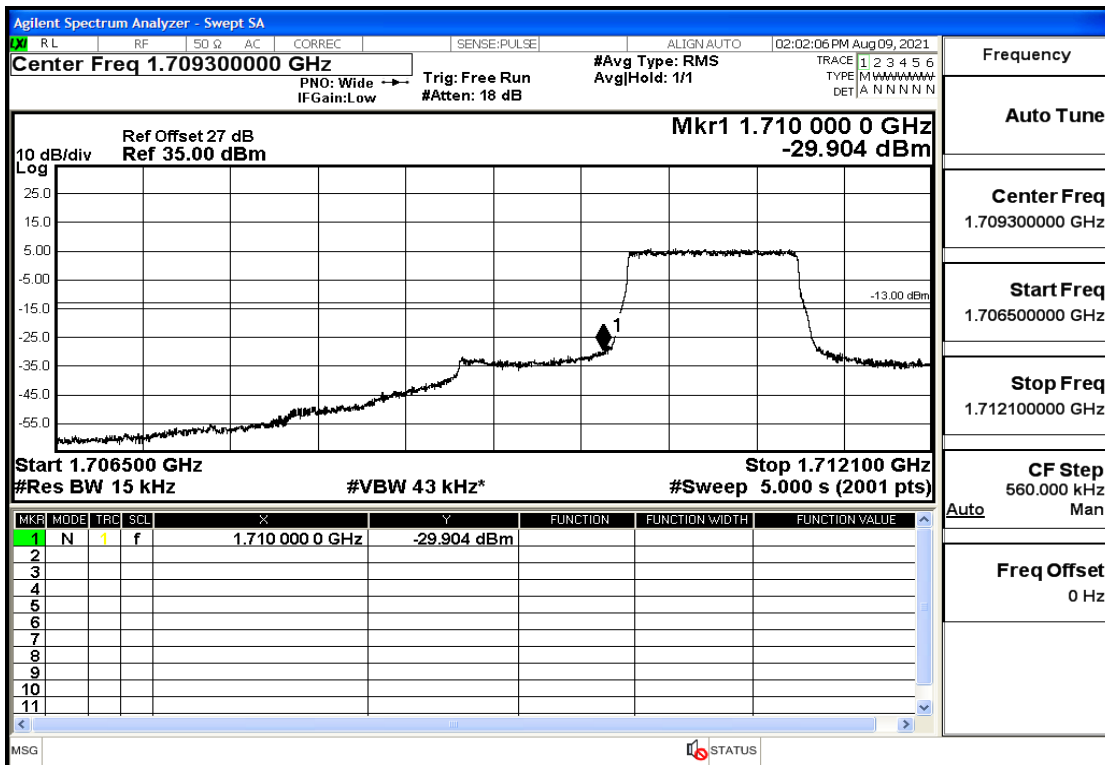

Band66-1.4-1710.7-QPSK-6#LOW@Pass