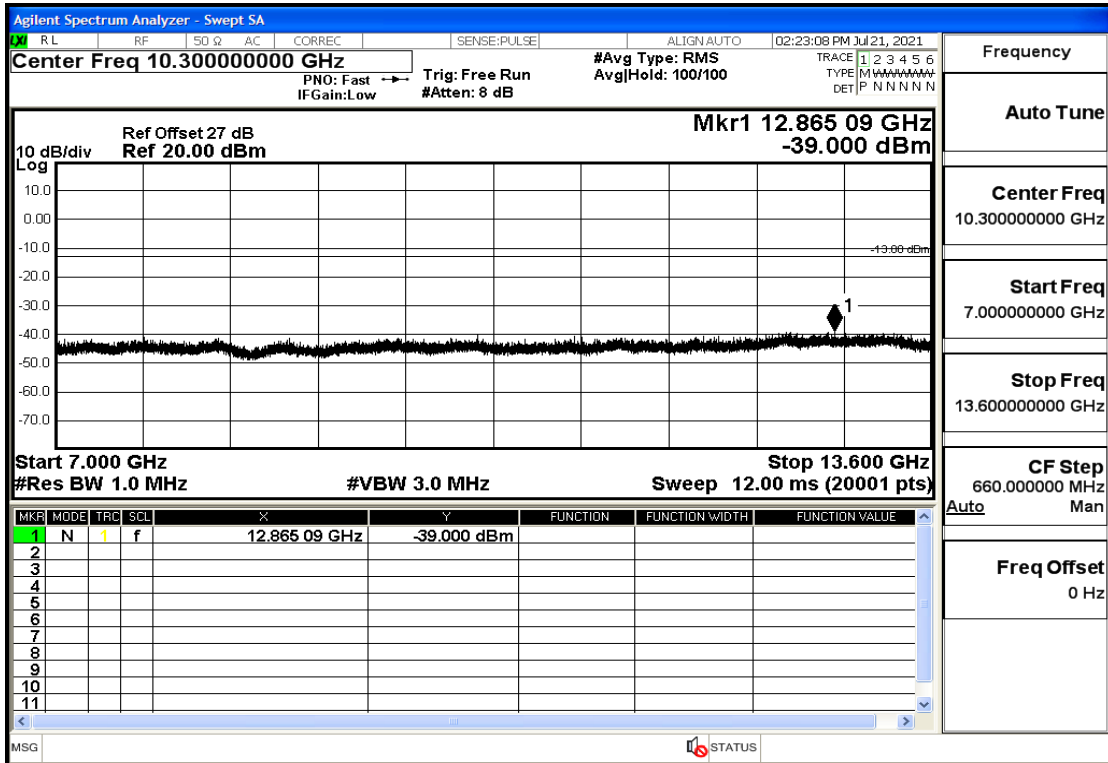

OB66-3-1778.5-QPSK-1#LOW@7GHz-13.6GHz@Pass

OB66-3-1778.5-QPSK-1#LOW@13.6GHz-20GHz@Pass

OB66-3-1778.5-QPSK-1#HIGH@30MHz-1GHz@Pass

OB66-3-1778.5-QPSK-1#HIGH@1GHz-7GHz@Pass

OB66-3-1778.5-QPSK-1#HIGH@7GHz-13.6GHz@Pass