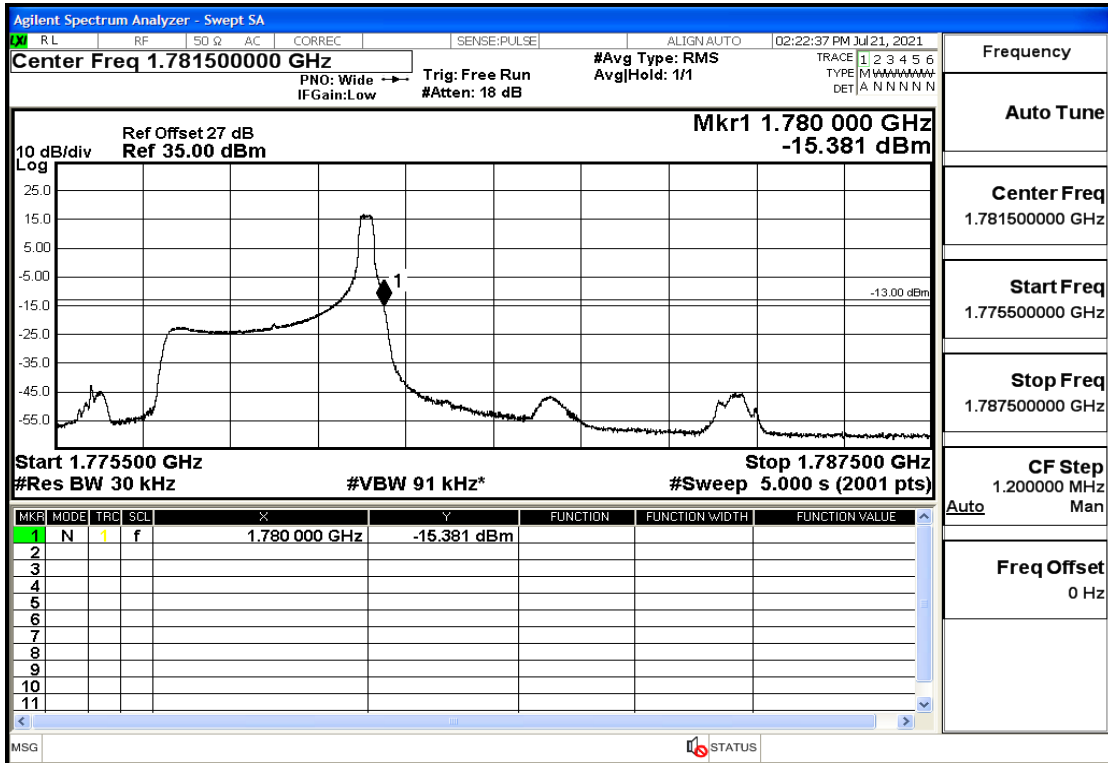

Band66-3-1778.5-QPSK-1#HIGH@Pass