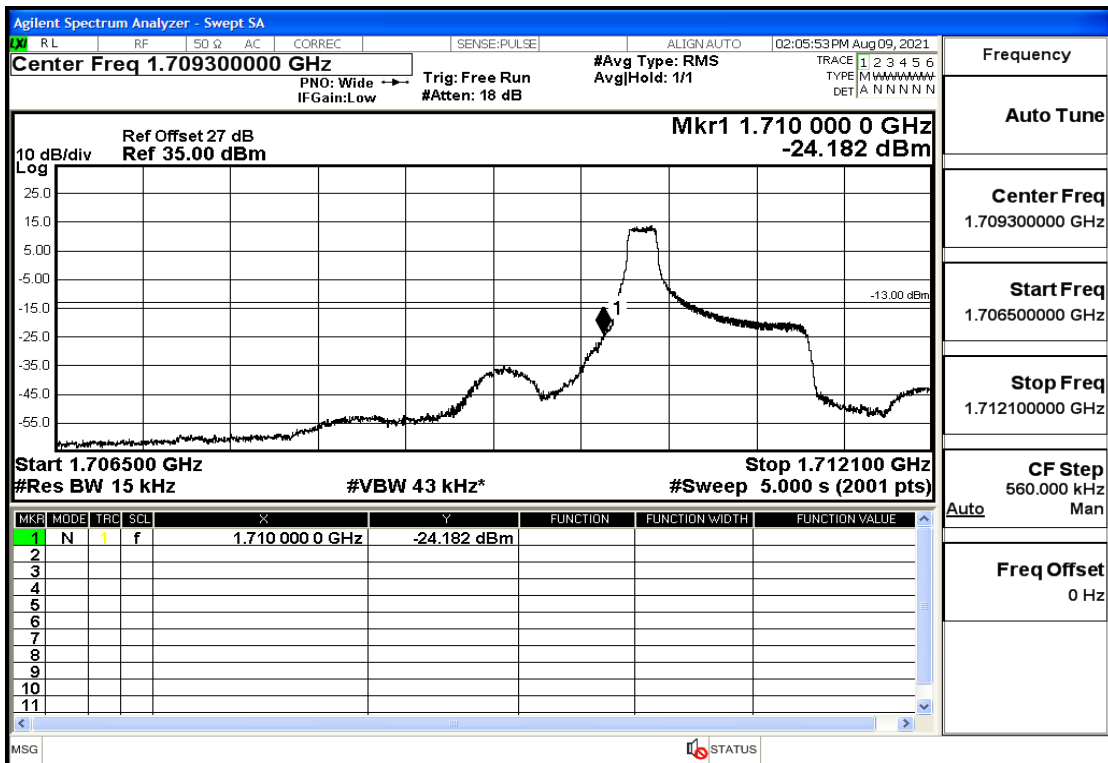

Band66-1.4-1710.7-16QAM-1#LOW@Pass