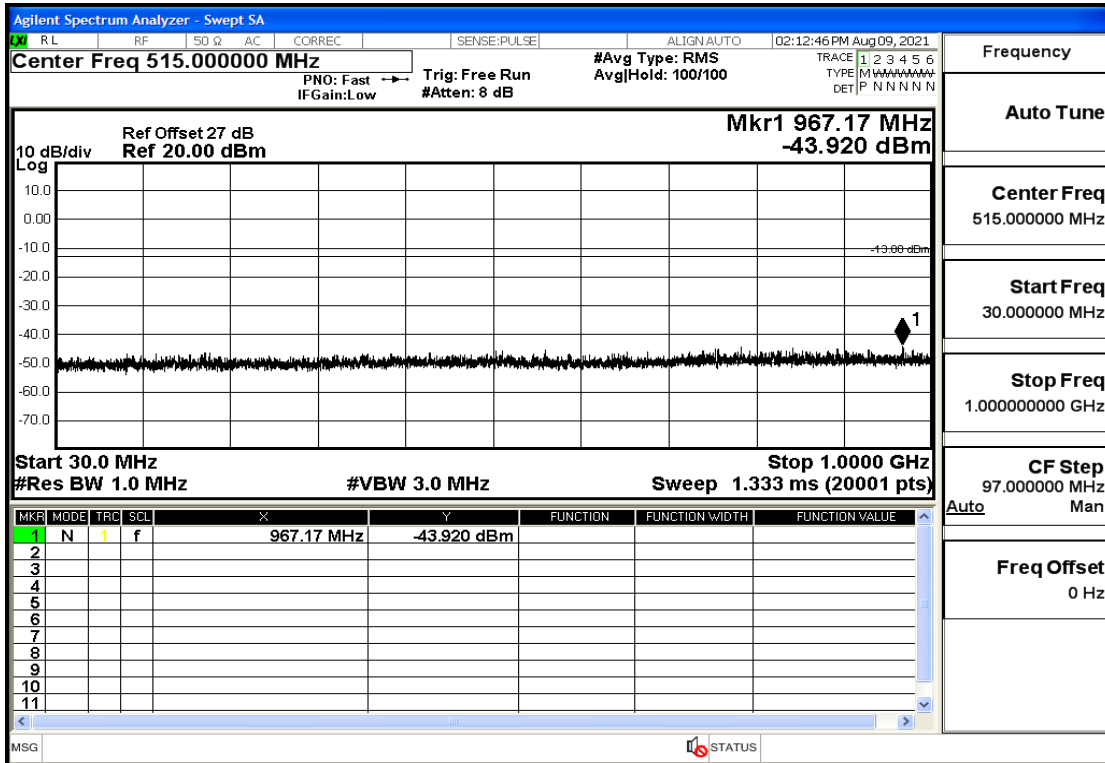

OB66-1.4-1779.3-QPSK-1#HIGH@30mHz-1GHz@Pass