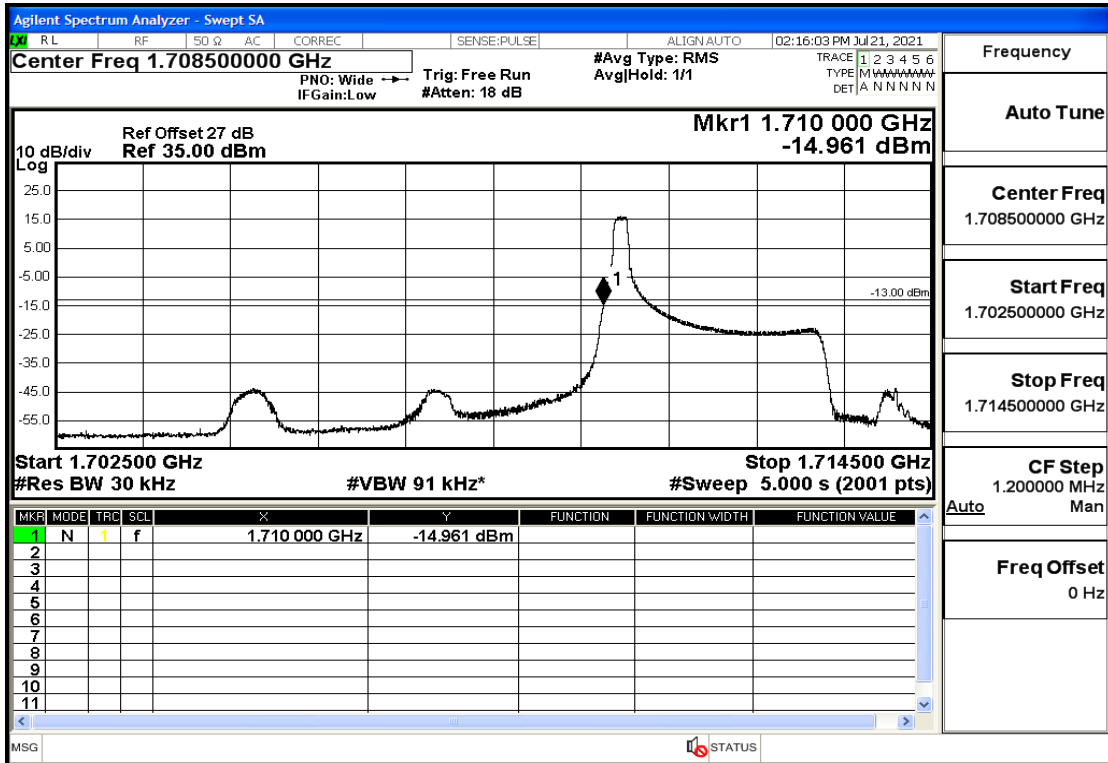

Band66-3-1711.5-16QAM-1#LOW@Pass