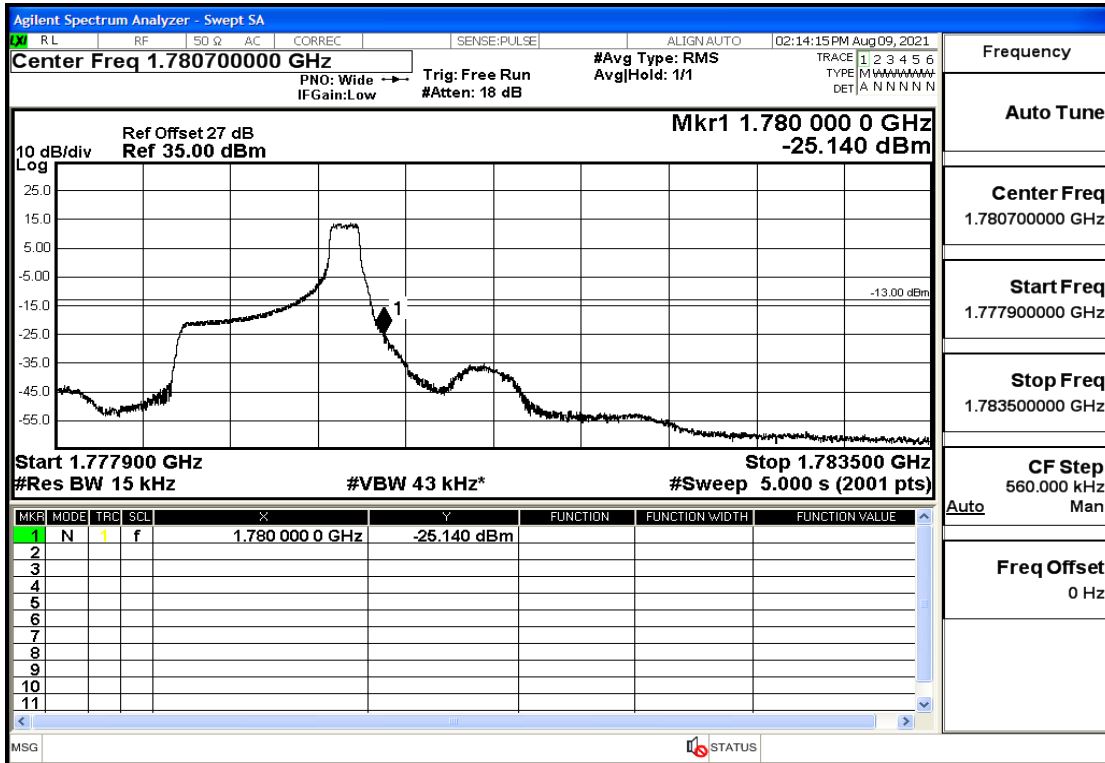

Band66-1.4-1779.3-16QAM-1#HIGH@Pass