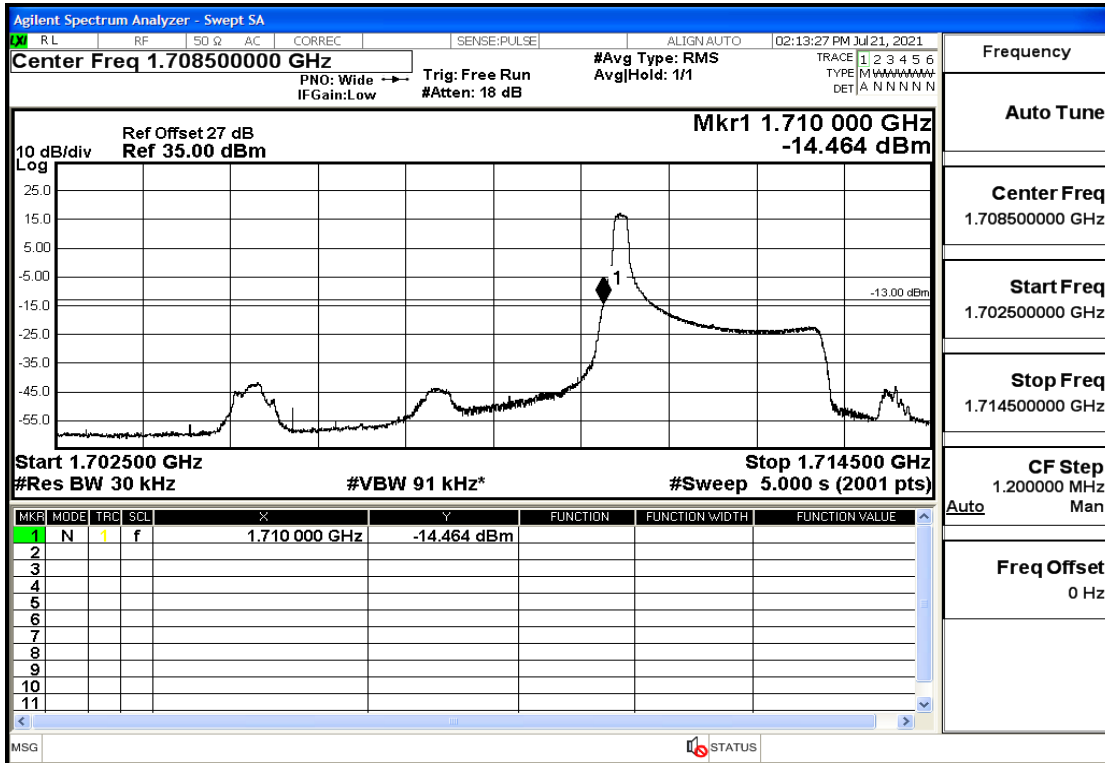

Band66-3-1711.5-QPSK-1#LOW@Pass