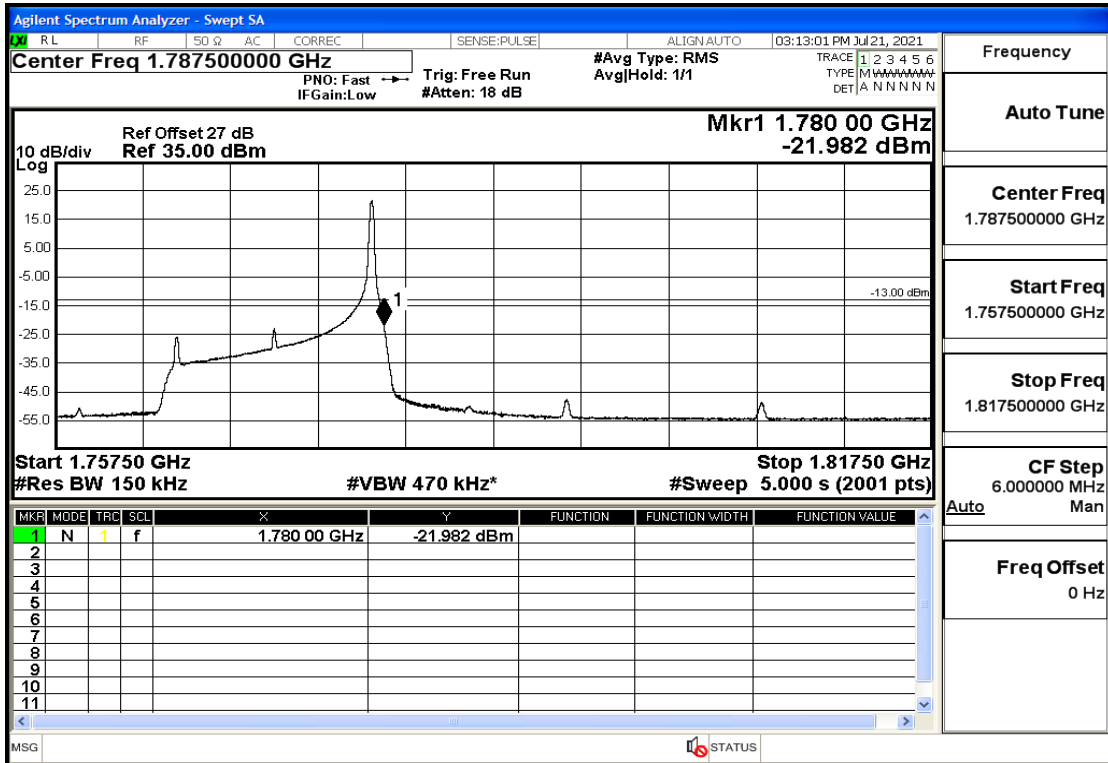

Band66-15-1772.5-16QAM-1#HIGH@Pass