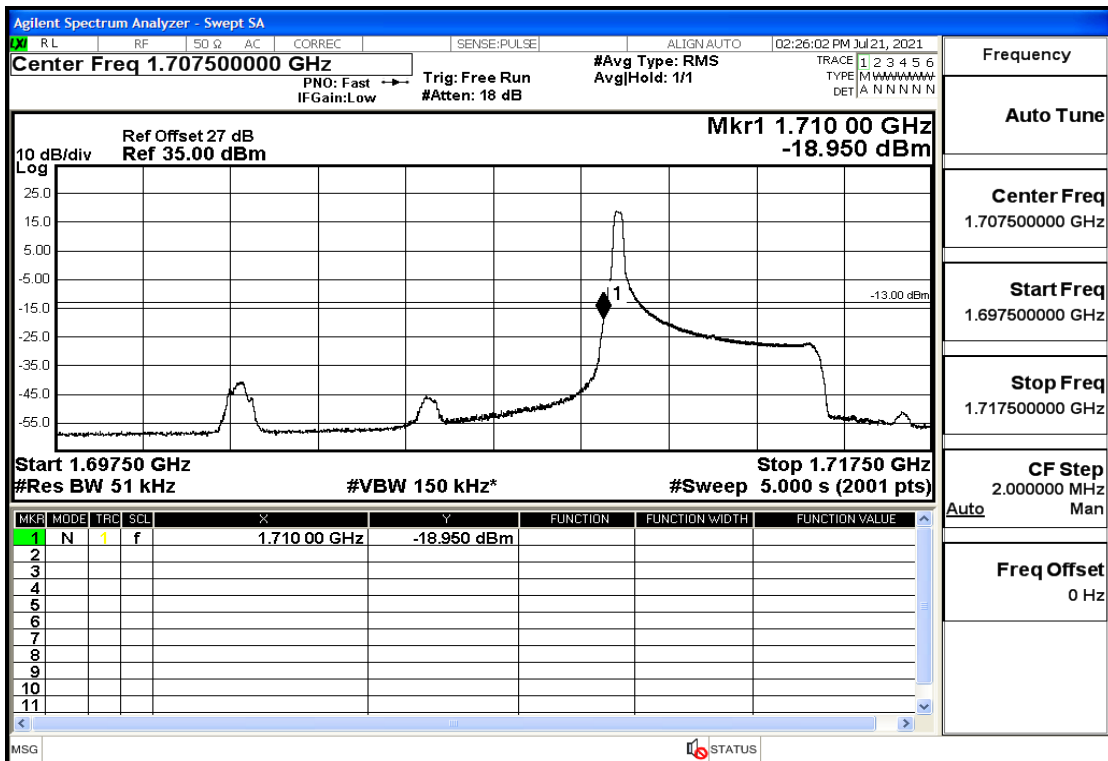

Band66-5-1712.5-QPSK-1#LOW@Pass