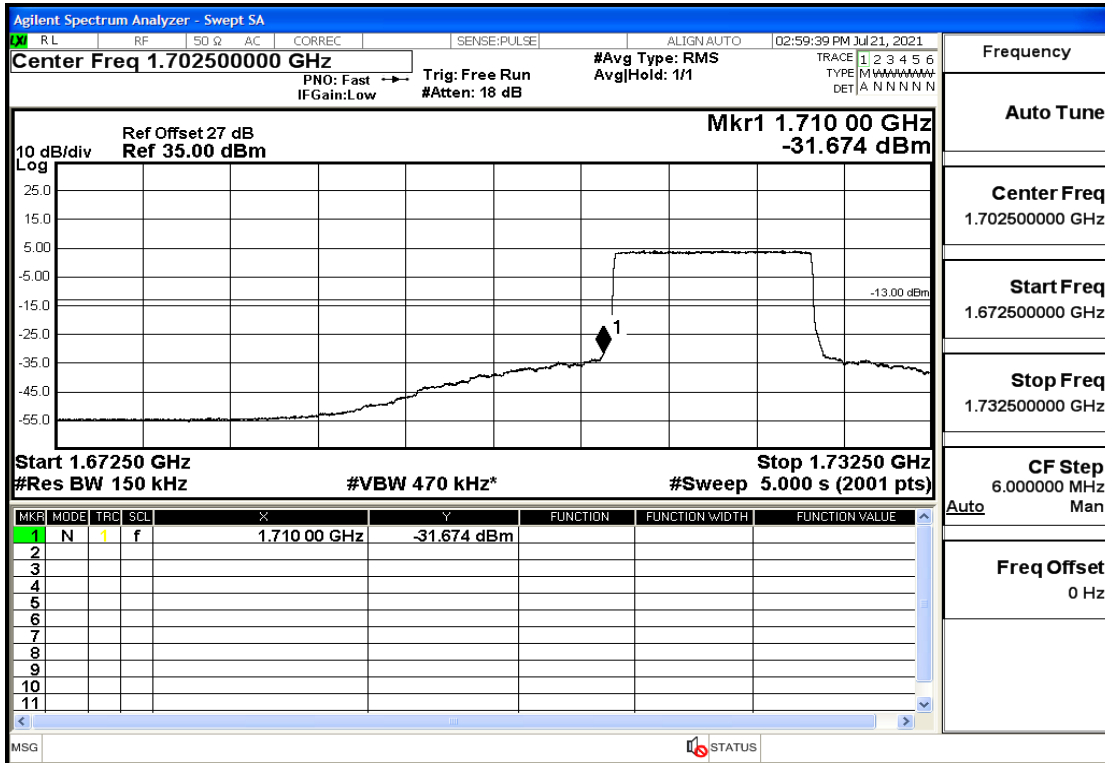

Band66-15-1717.5-QPSK-75#LOW@Pass