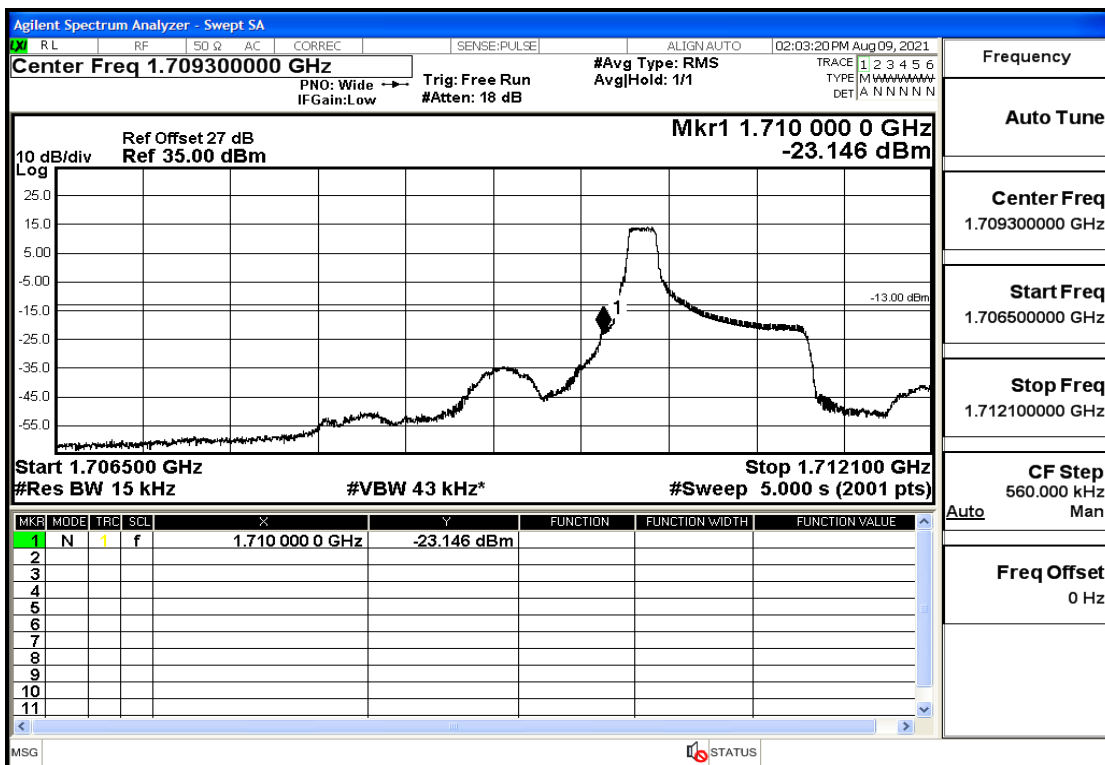

Band66-1.4-1710.7-QPSK-1#LOW@Pass