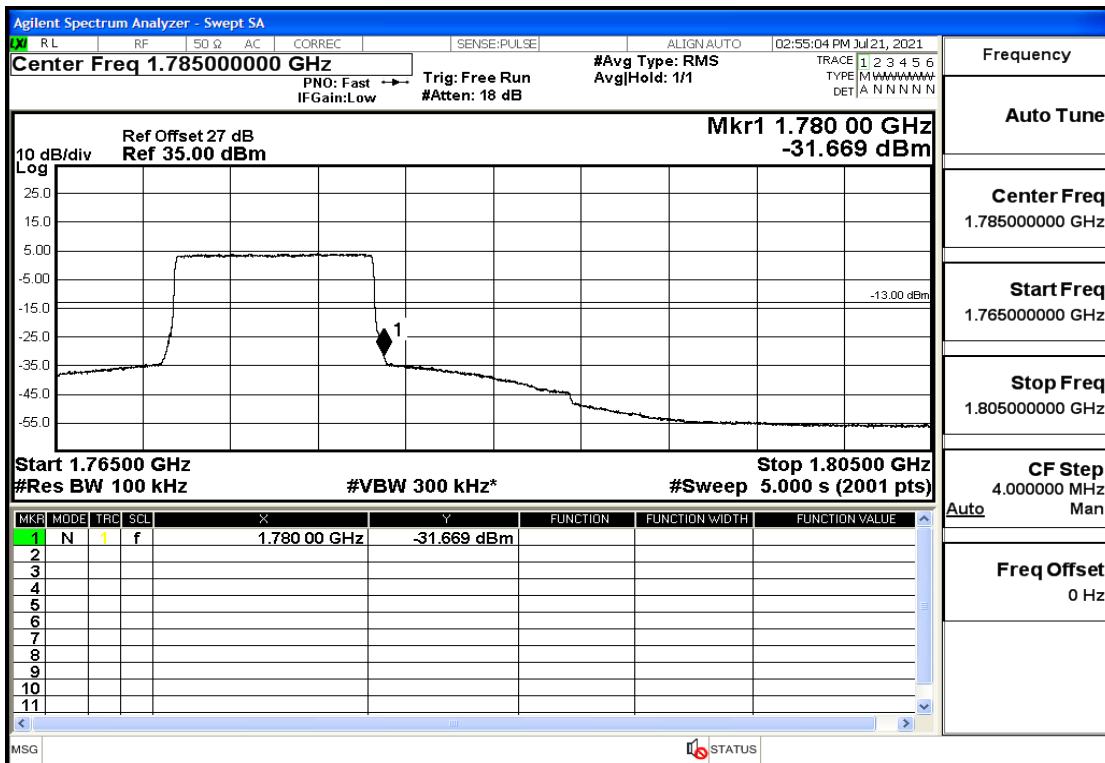

## RF Test Data for LTE (Conducted Measurement)

**Product Name: Mobile phone**

**Trade Mark: PCD**

**Test Model: P60**

**Sample ID: TZ210702434-1#**

**FCC ID: 2ALJJP60**

Band66-5-1777.5-16QAM-1#HIGH@Pass

Band66-10-1715-QPSK-50#LOW@Pass

Band66-10-1715-QPSK-1#LOW@Pass

Band66-10-1715-16QAM-50#LOW@Pass

Band66-10-1715-16QAM-1#LOW@Pass

Band66-10-1775-QPSK-50#LOW@Pass

Band66-10-1775-QPSK-1#HIGH@Pass