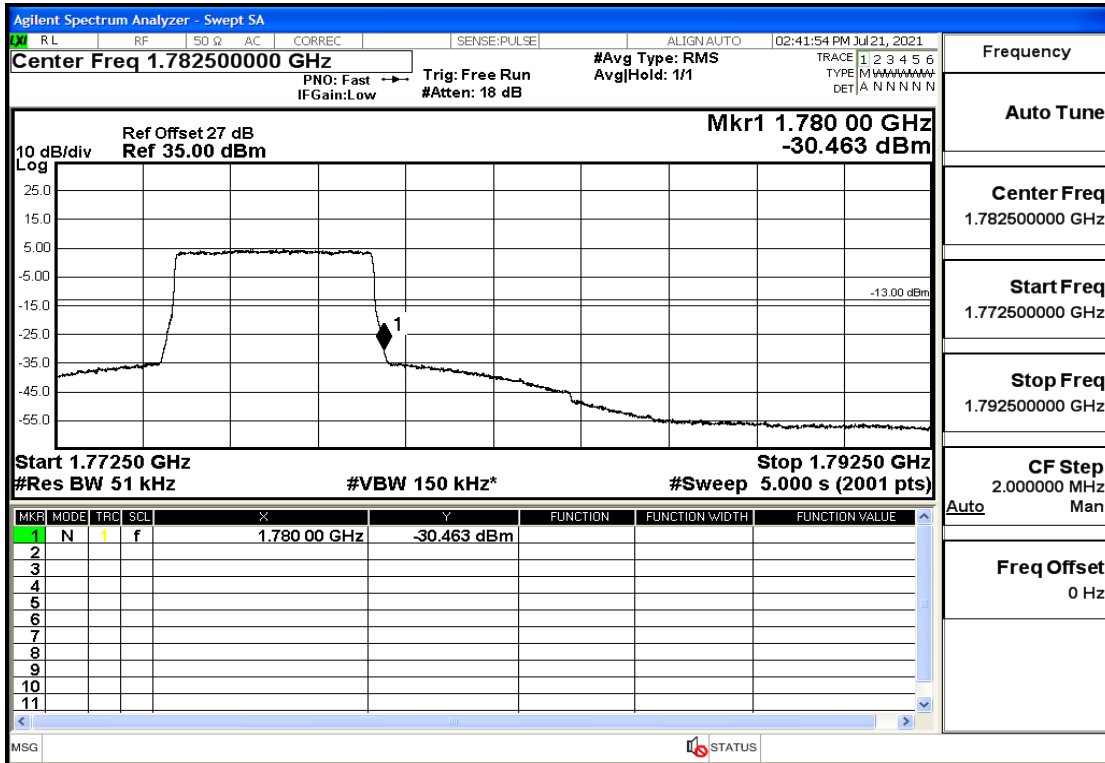

Band66-5-1777.5-QPSK-25#LOW@Pass