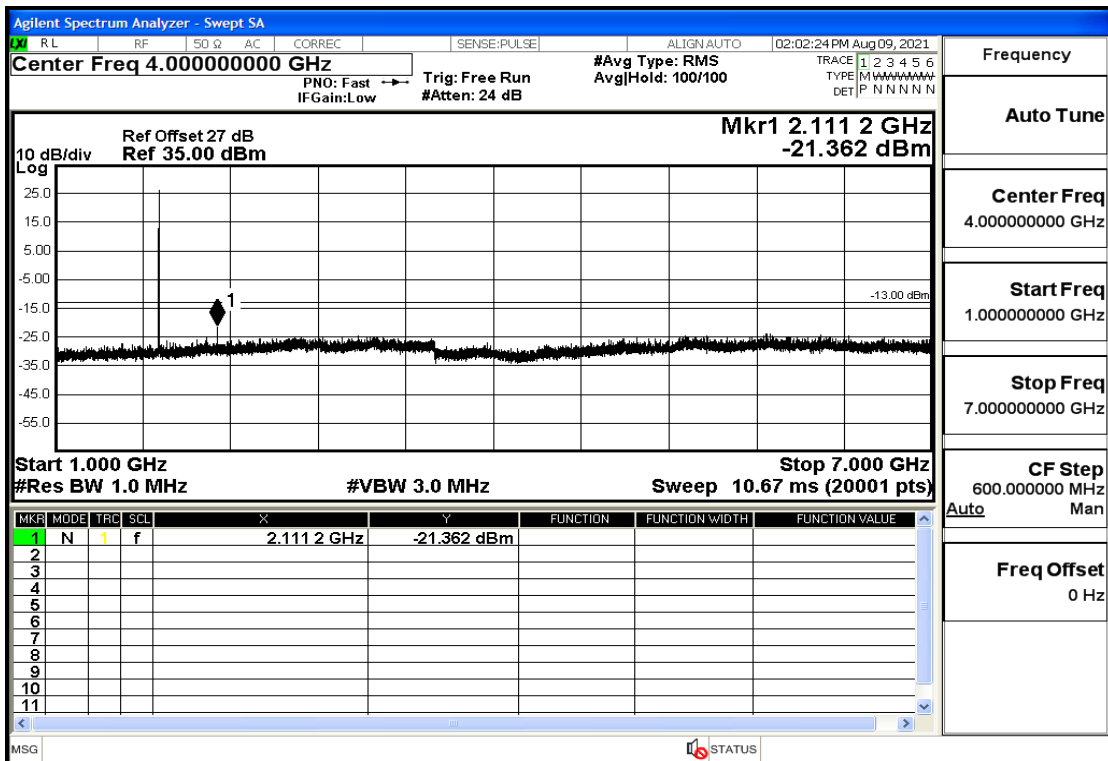

OB66-1.4-1710.7-QPSK-6#LOW@1GHz-7GHz@Pass