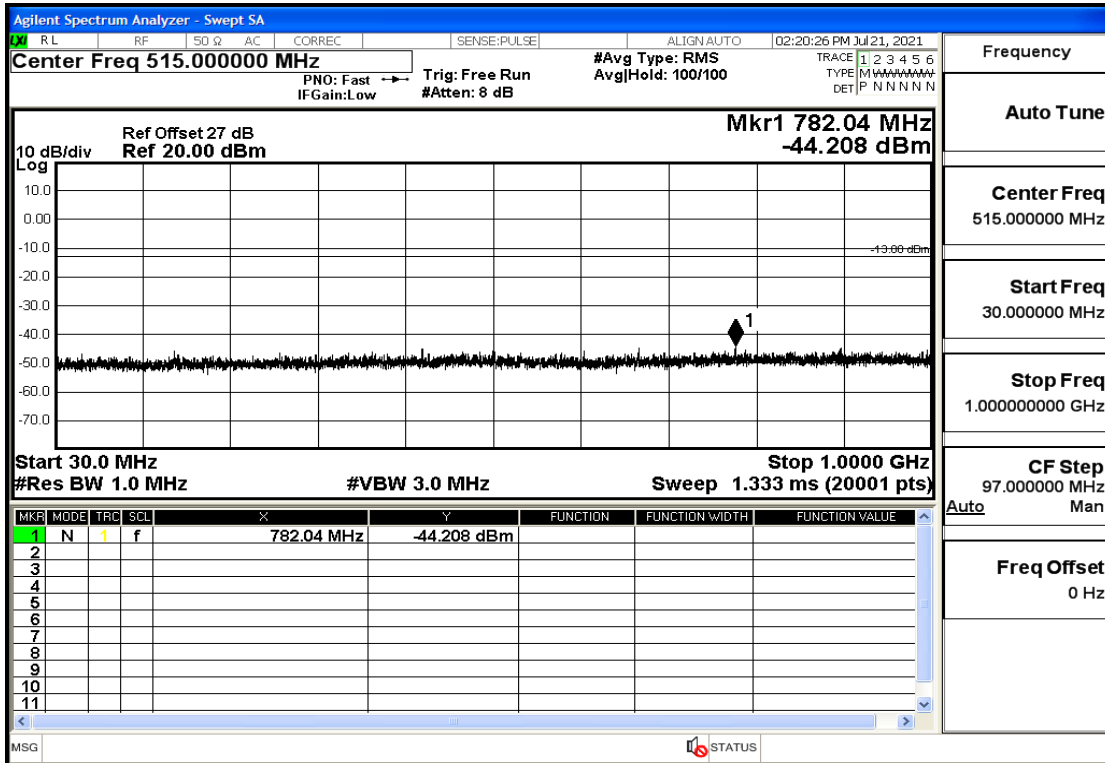

OB66-3-1778.5-QPSK-15#LOW@30mHz-1GHz@Pass