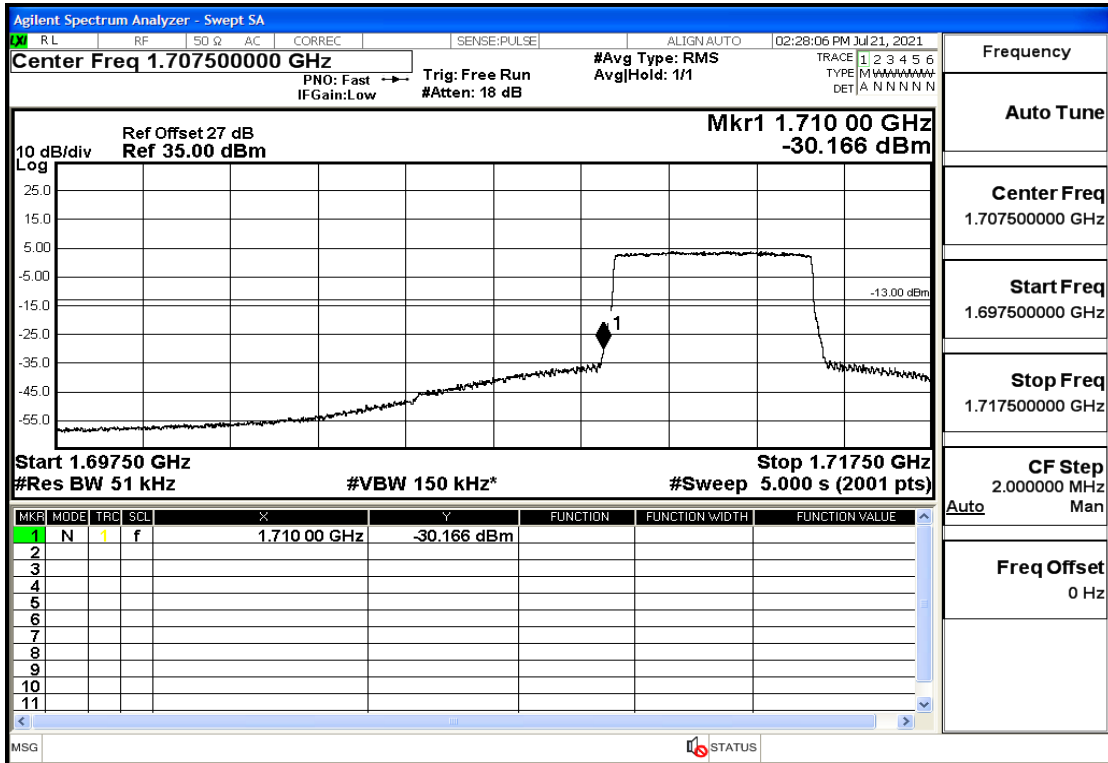

Band66-5-1712.5-16QAM-25#LOW@Pass