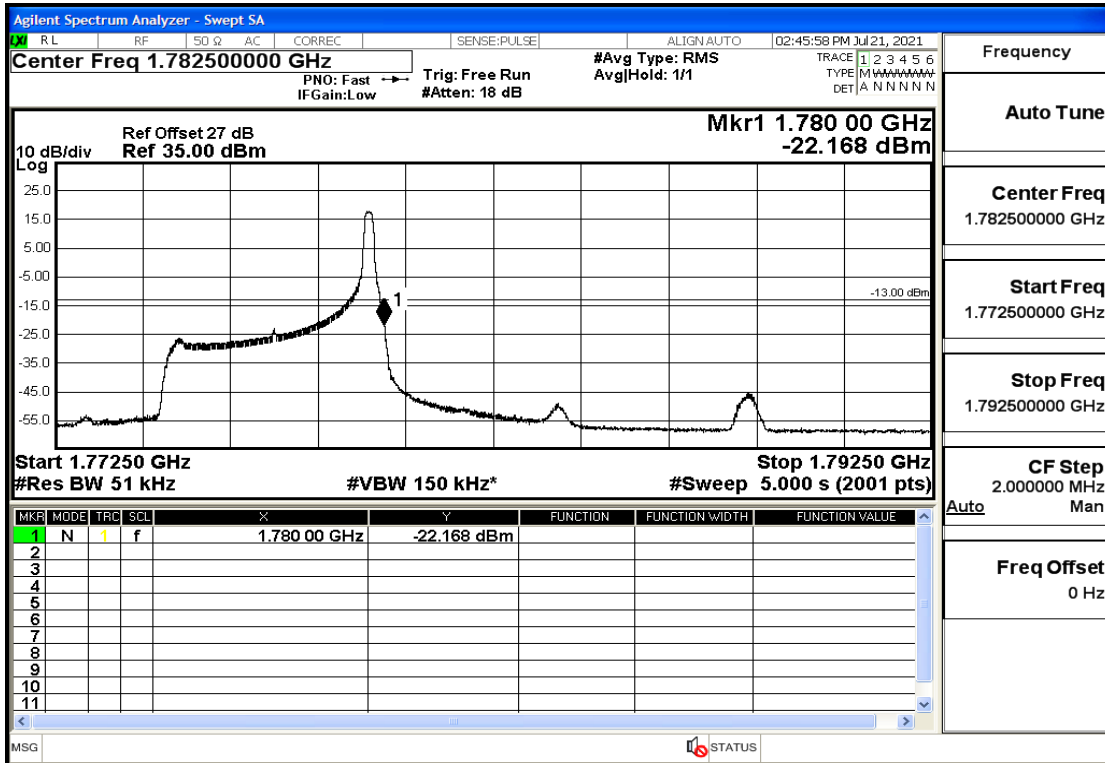

Band66-5-1777.5-16QAM-1#HIGH@Pass