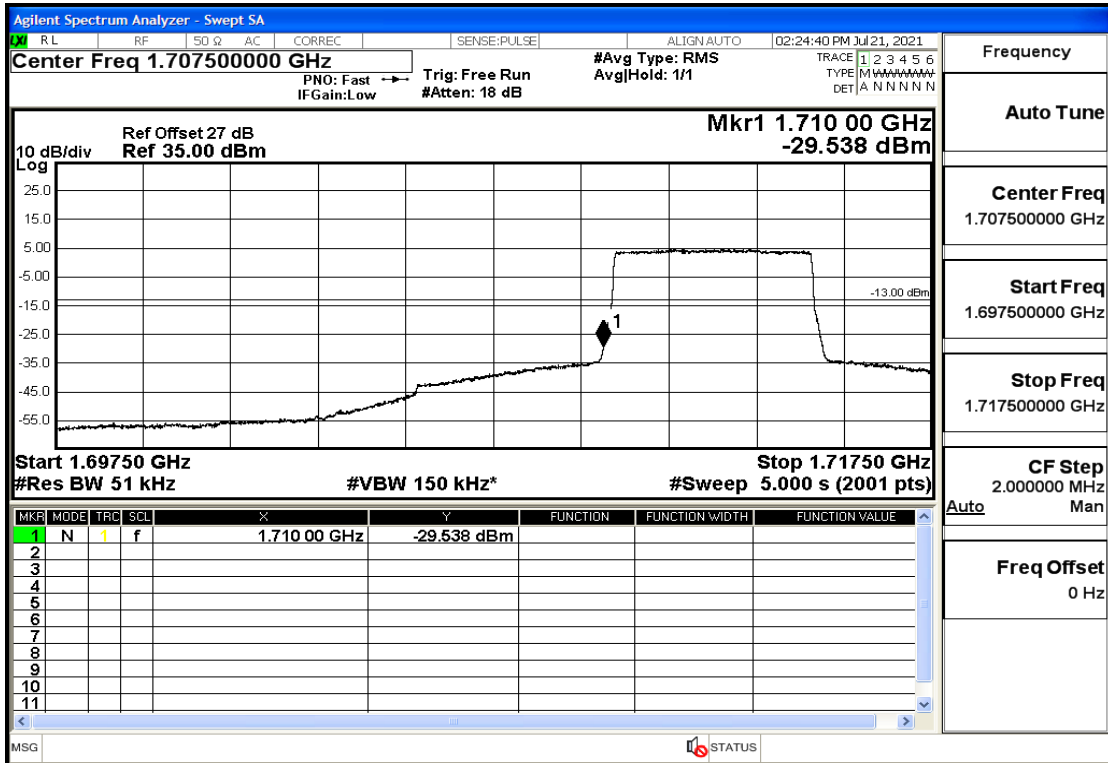

Band66-5-1712.5-QPSK-25#LOW@Pass