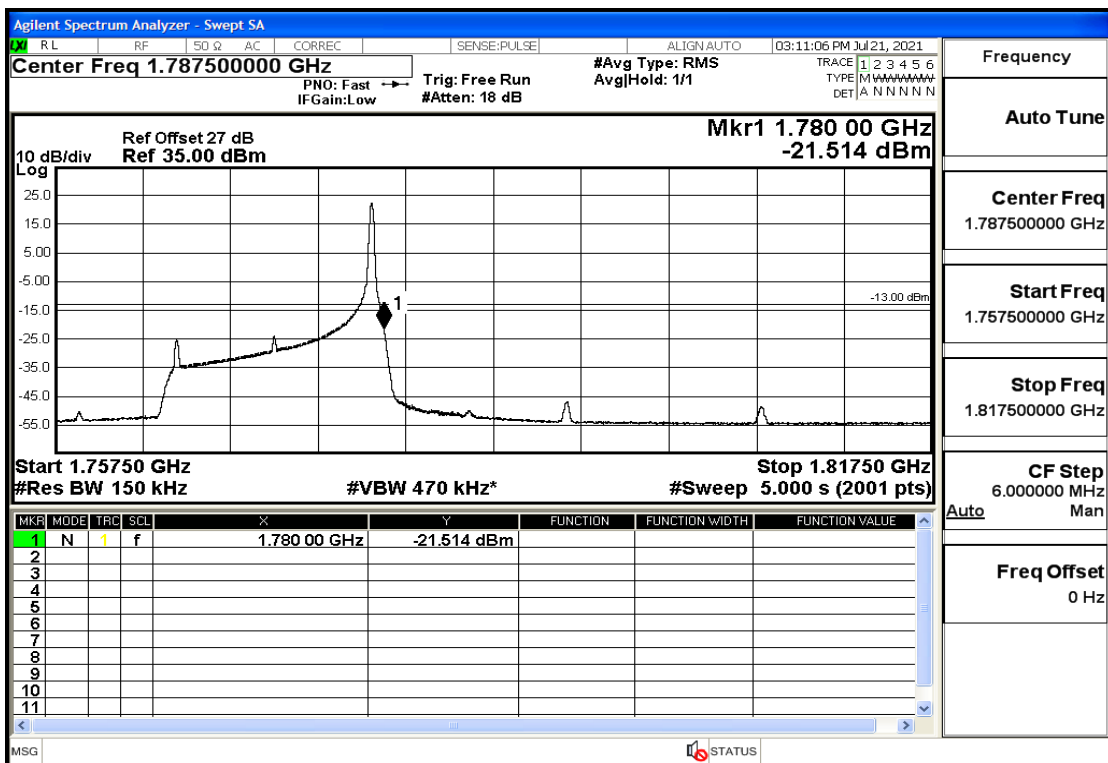

Band66-15-1772.5-QPSK-1#HIGH@Pass