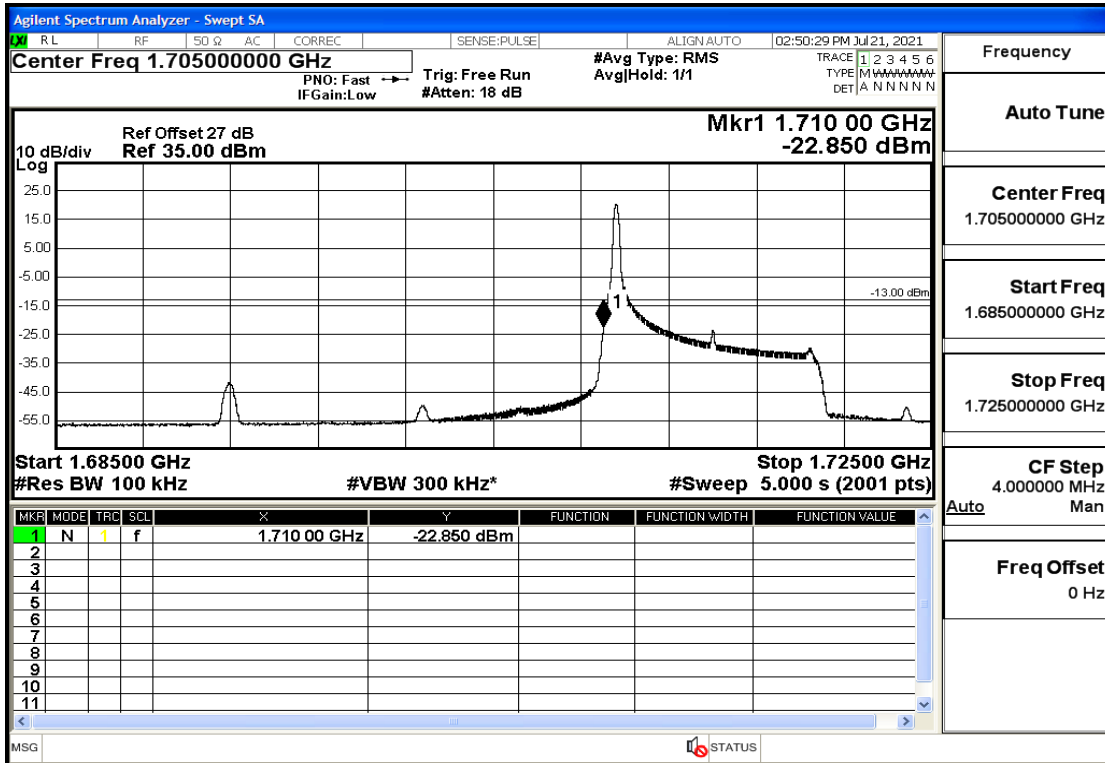

Band66-10-1715-16QAM-1#LOW@Pass