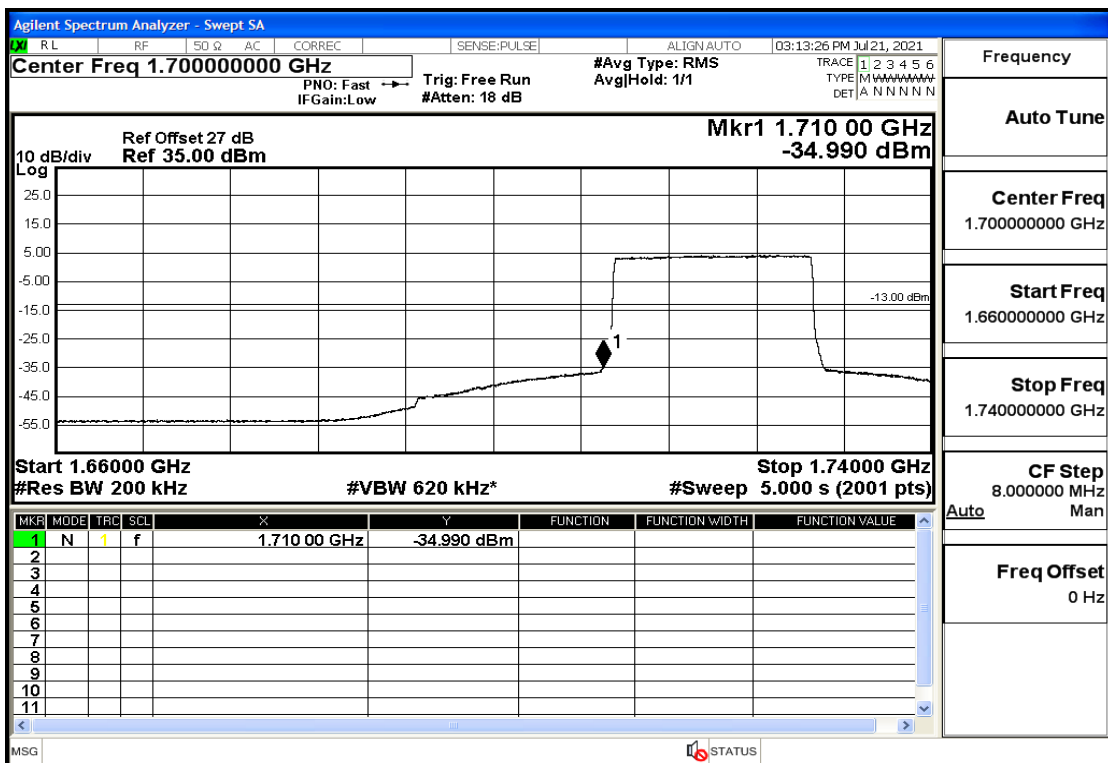

Band66-20-1720-QPSK-100#LOW@Pass