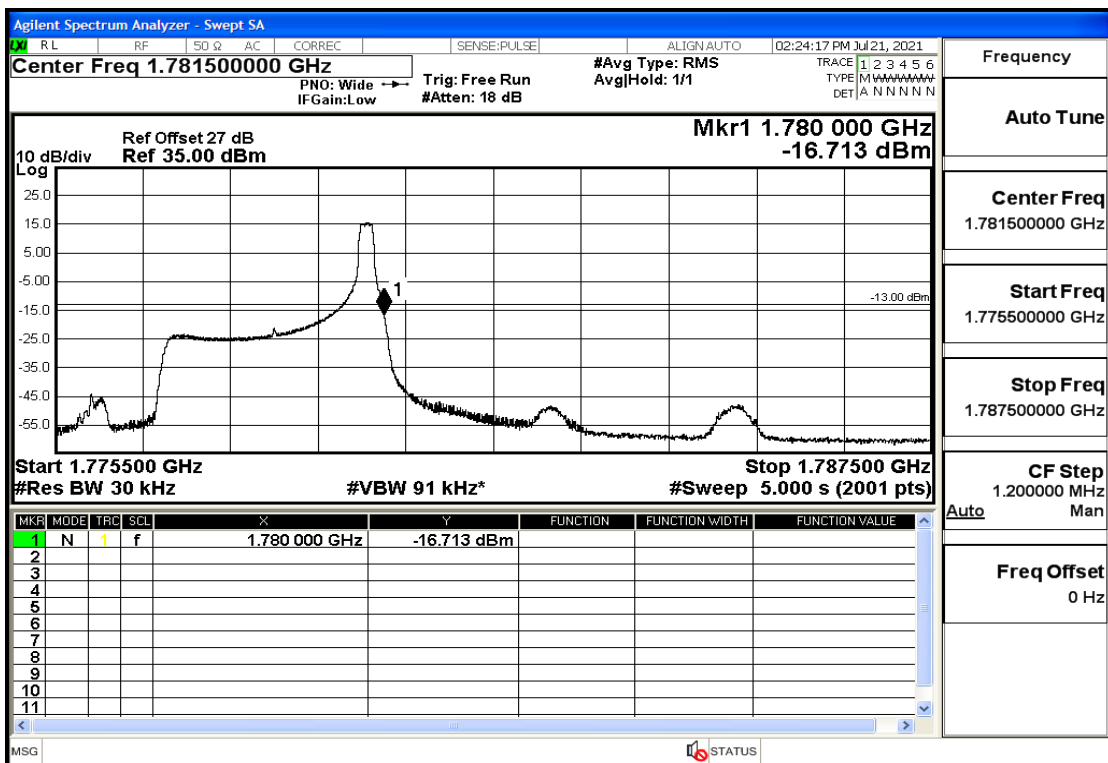

Band66-3-1778.5-16QAM-1#HIGH@Pass