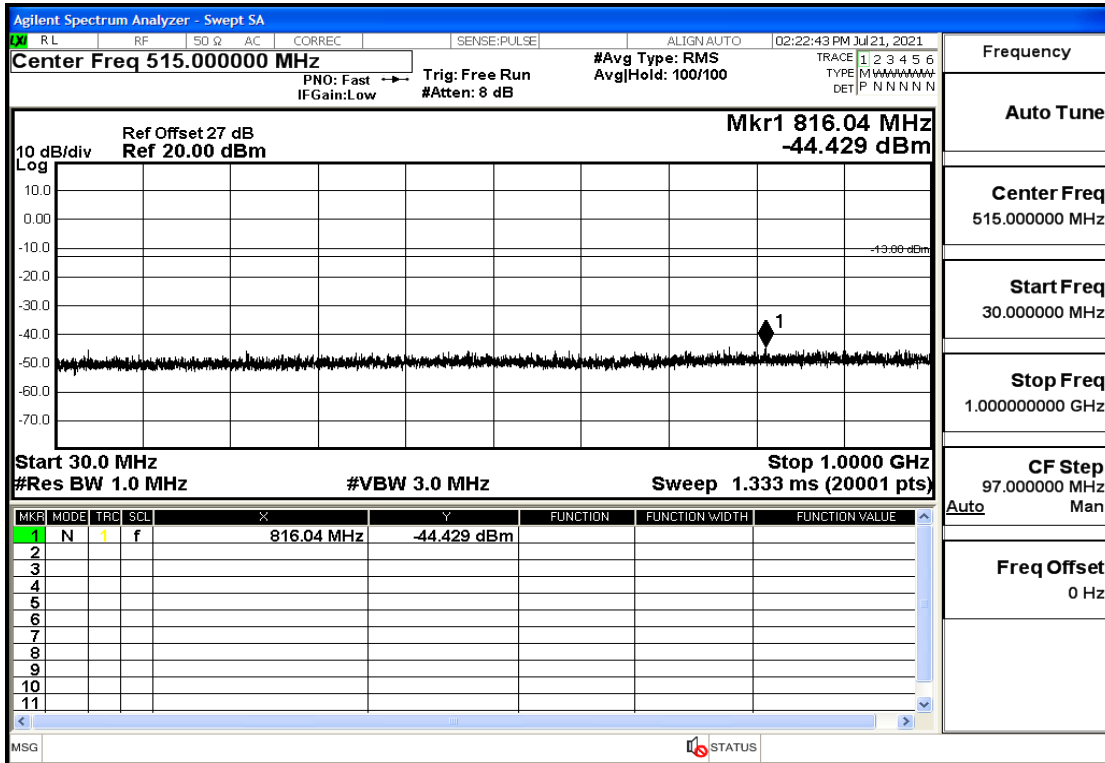

OB66-3-1778.5-QPSK-1#HIGH@30MHz-1GHz@Pass