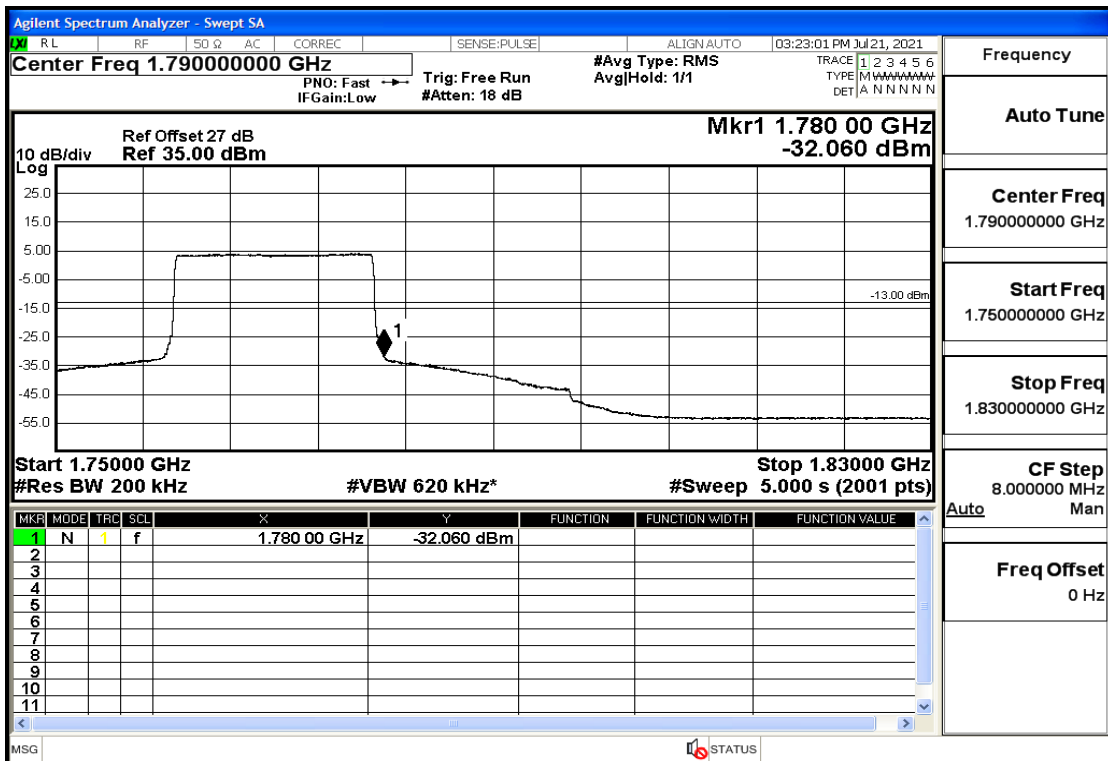

Band66-20-1770-QPSK-100#LOW@Pass