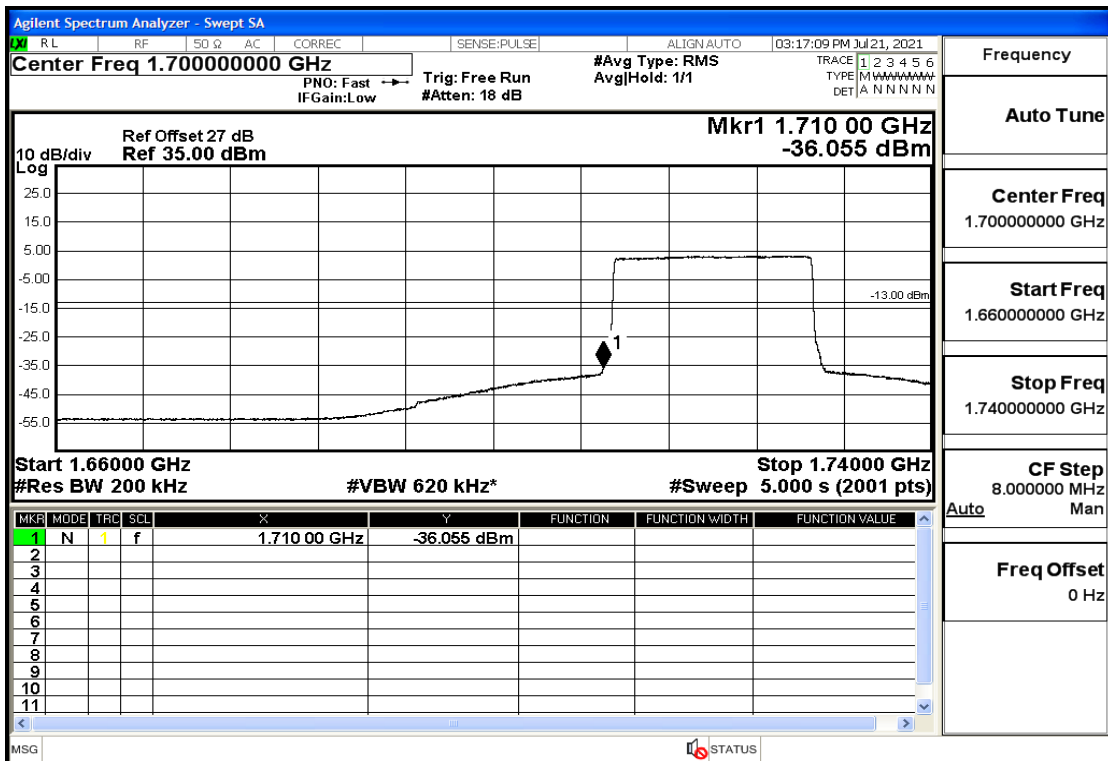

Band66-20-1720-16QAM-100#LOW@Pass