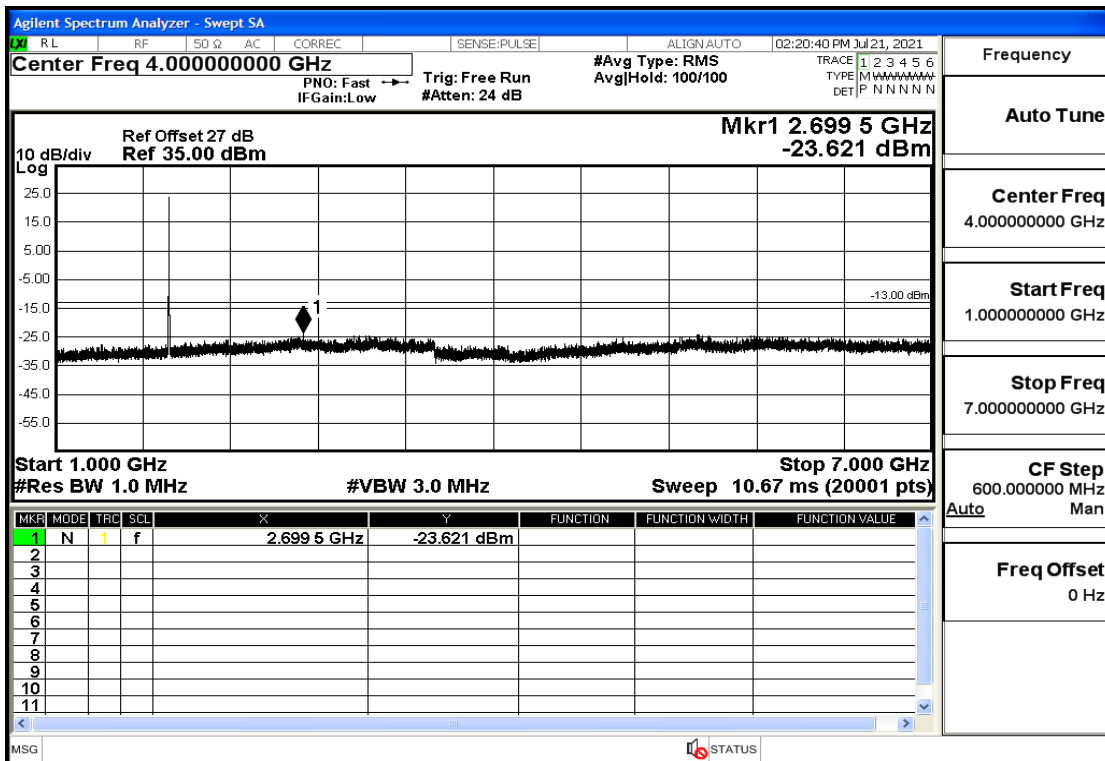

OB66-3-1778.5-QPSK-15#LOW@1GHz-7GHz@Pass