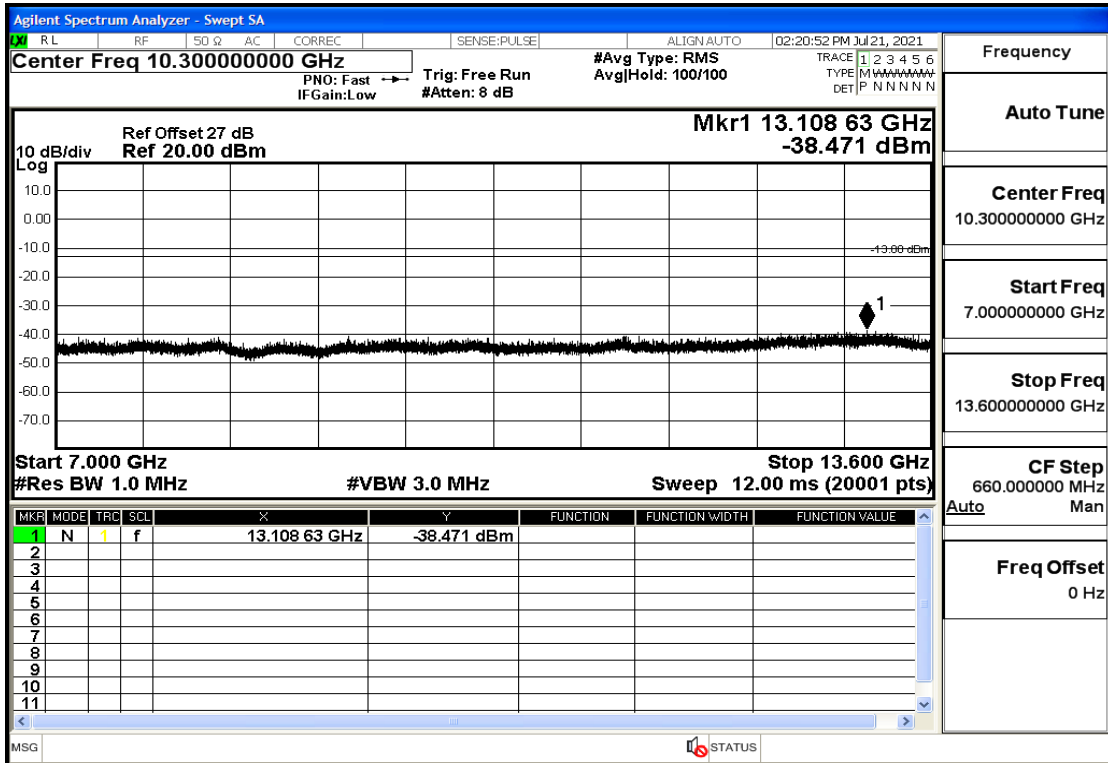

OB66-3-1778.5-QPSK-15#LOW@7GHz-13.6GHz@Pass