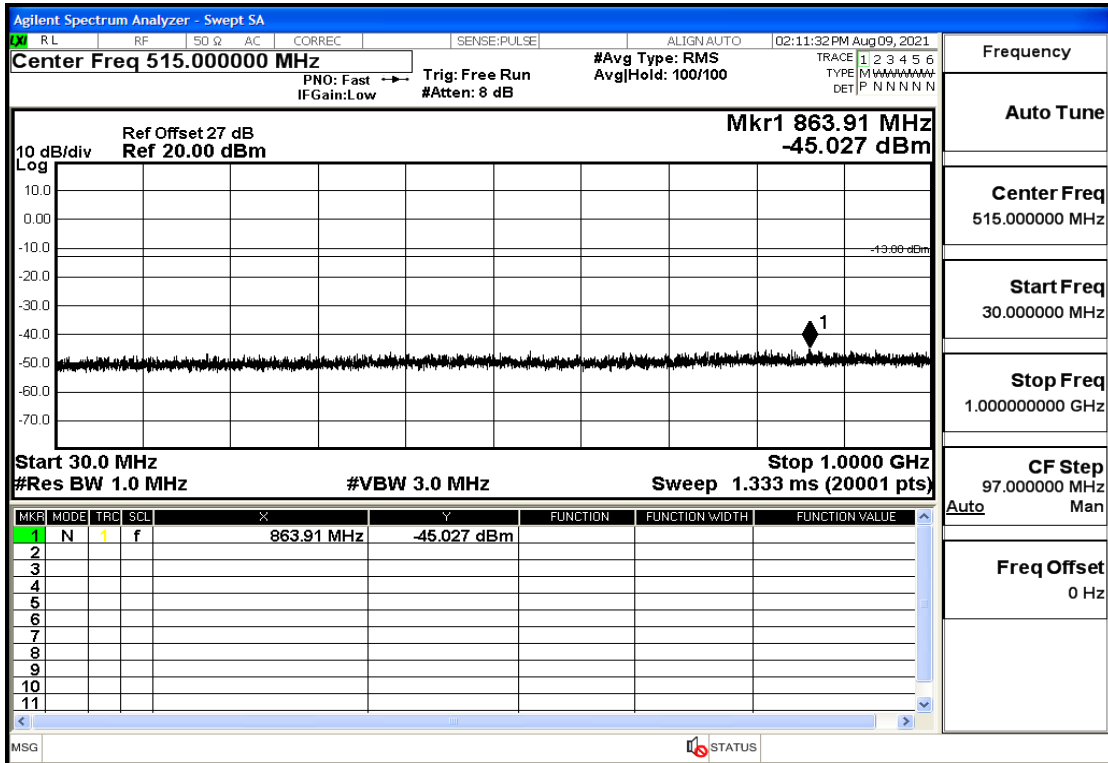

OB66-1.4-1779.3-QPSK-1#LOW@30mHz-1GHz@Pass