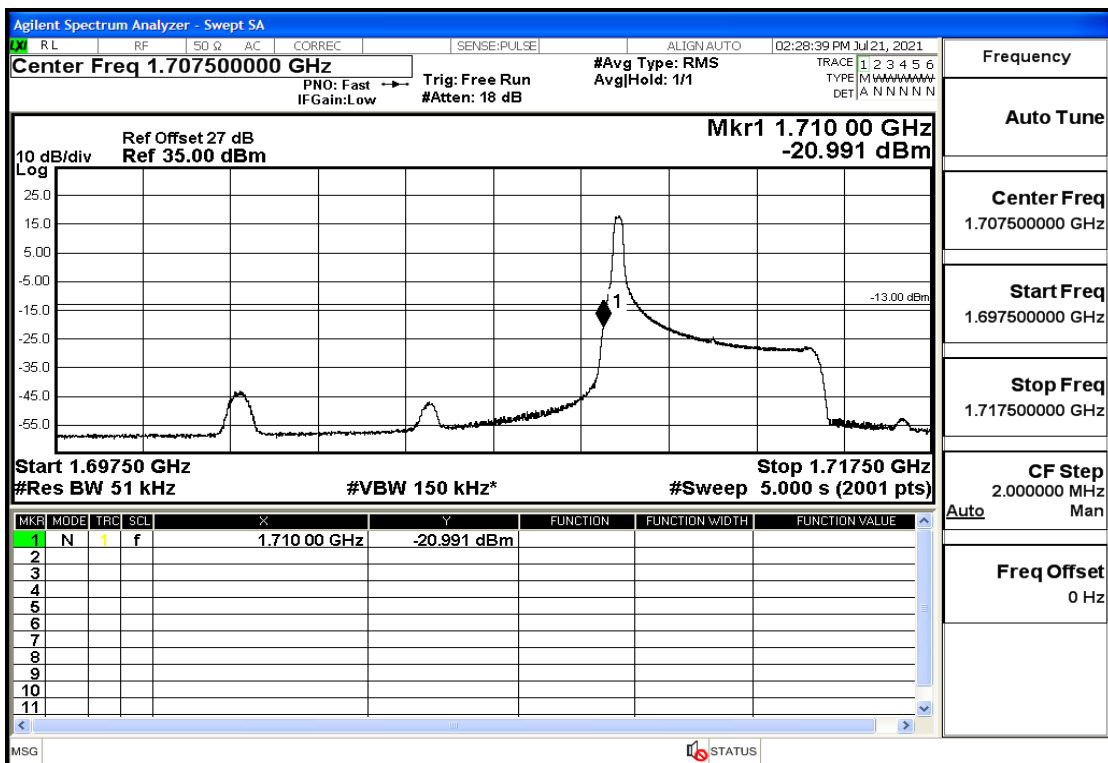

Band66-5-1712.5-16QAM-1#LOW@Pass