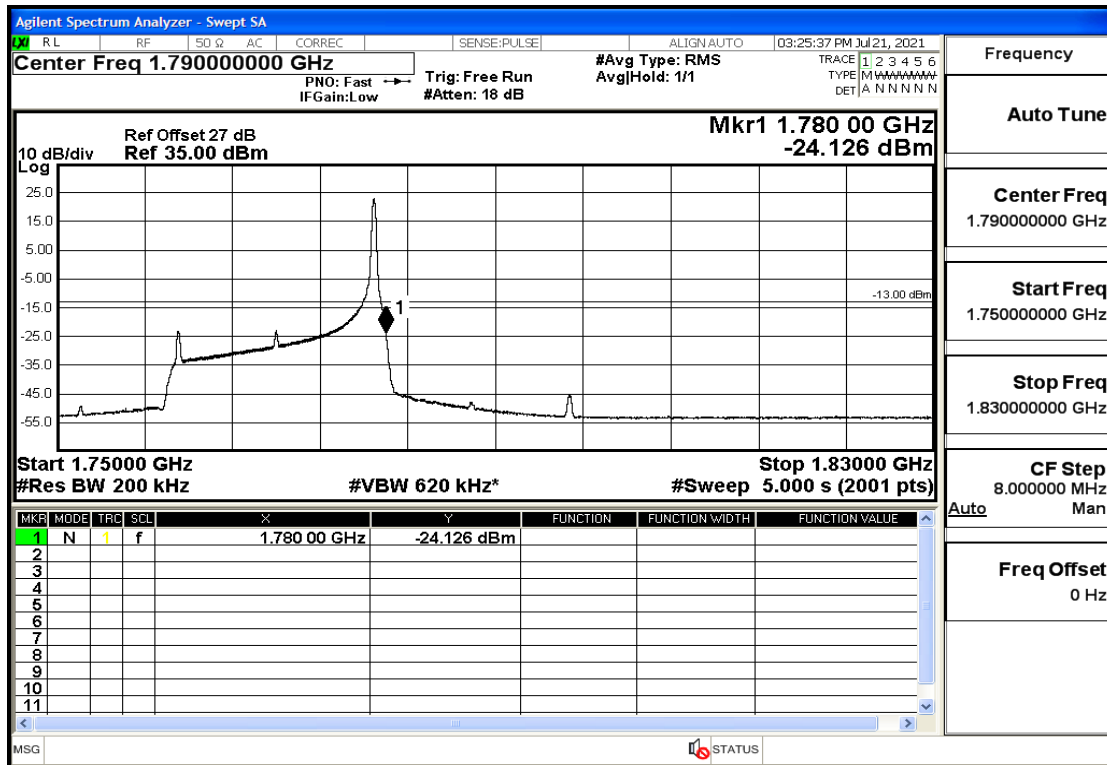

Band66-20-1770-QPSK-1#HIGH@Pass

Conducted Spurious Emission

Band	Bandwidth(MHz)	UL Frequency(MHz)	Modulation	RB Size	RB Offset	Test Condition	Transmitter Spurious Emission(Pass/Fail)
OB66	1.4	1710.7	QPSK	6	LOW	30mHz-1GHz	Pass
OB66	1.4	1710.7	QPSK	6	LOW	1GHz-7GHz	Pass
OB66	1.4	1710.7	QPSK	6	LOW	7GHz-13.6GHz	Pass
OB66	1.4	1710.7	QPSK	6	LOW	13.6GHz-20GHz	Pass
OB66	1.4	1710.7	QPSK	1	LOW	30mHz-1GHz	Pass
OB66	1.4	1710.7	QPSK	1	LOW	1GHz-7GHz	Pass
OB66	1.4	1710.7	QPSK	1	LOW	7GHz-13.6GHz	Pass
OB66	1.4	1710.7	QPSK	1	LOW	13.6GHz-20GHz	Pass
OB66	1.4	1710.7	QPSK	1	HIGH	30mHz-1GHz	Pass
OB66	1.4	1710.7	QPSK	1	HIGH	1GHz-7GHz	Pass
OB66	1.4	1710.7	QPSK	1	HIGH	7GHz-13.6GHz	Pass
OB66	1.4	1710.7	QPSK	1	HIGH	13.6GHz-20GHz	Pass
OB66	1.4	1745	QPSK	6	LOW	30mHz-1GHz	Pass
OB66	1.4	1745	QPSK	6	LOW	1GHz-7GHz	Pass
OB66	1.4	1745	QPSK	6	LOW	7GHz-13.6GHz	Pass
OB66	1.4	1745	QPSK	6	LOW	13.6GHz-20GHz	Pass
OB66	1.4	1745	QPSK	1	LOW	30mHz-1GHz	Pass
OB66	1.4	1745	QPSK	1	LOW	1GHz-7GHz	Pass
OB66	1.4	1745	QPSK	1	LOW	7GHz-13.6GHz	Pass
OB66	1.4	1745	QPSK	1	LOW	13.6GHz-20GHz	Pass
OB66	1.4	1745	QPSK	1	HIGH	30mHz-1GHz	Pass
OB66	1.4	1745	QPSK	1	HIGH	1GHz-7GHz	Pass
OB66	1.4	1745	QPSK	1	HIGH	7GHz-13.6GHz	Pass
OB66	1.4	1745	QPSK	1	HIGH	13.6GHz-20GHz	Pass
OB66	1.4	1779.3	QPSK	6	LOW	30mHz-1GHz	Pass
OB66	1.4	1779.3	QPSK	6	LOW	1GHz-7GHz	Pass
OB66	1.4	1779.3	QPSK	6	LOW	7GHz-13.6GHz	Pass
OB66	1.4	1779.3	QPSK	6	LOW	13.6GHz-20GHz	Pass
OB66	1.4	1779.3	QPSK	1	LOW	30mHz-1GHz	Pass
OB66	1.4	1779.3	QPSK	1	LOW	1GHz-7GHz	Pass
OB66	1.4	1779.3	QPSK	1	LOW	7GHz-13.6GHz	Pass
OB66	1.4	1779.3	QPSK	1	LOW	13.6GHz-20GHz	Pass
OB66	1.4	1779.3	QPSK	1	HIGH	30mHz-1GHz	Pass
OB66	1.4	1779.3	QPSK	1	HIGH	1GHz-7GHz	Pass
OB66	1.4	1779.3	QPSK	1	HIGH	7GHz-13.6GHz	Pass
OB66	1.4	1779.3	QPSK	1	HIGH	13.6GHz-20GHz	Pass
OB66	3	1711.5	QPSK	15	LOW	30mHz-1GHz	Pass
OB66	3	1711.5	QPSK	15	LOW	1GHz-7GHz	Pass
OB66	3	1711.5	QPSK	15	LOW	7GHz-13.6GHz	Pass
OB66	3	1711.5	QPSK	15	LOW	13.6GHz-20GHz	Pass