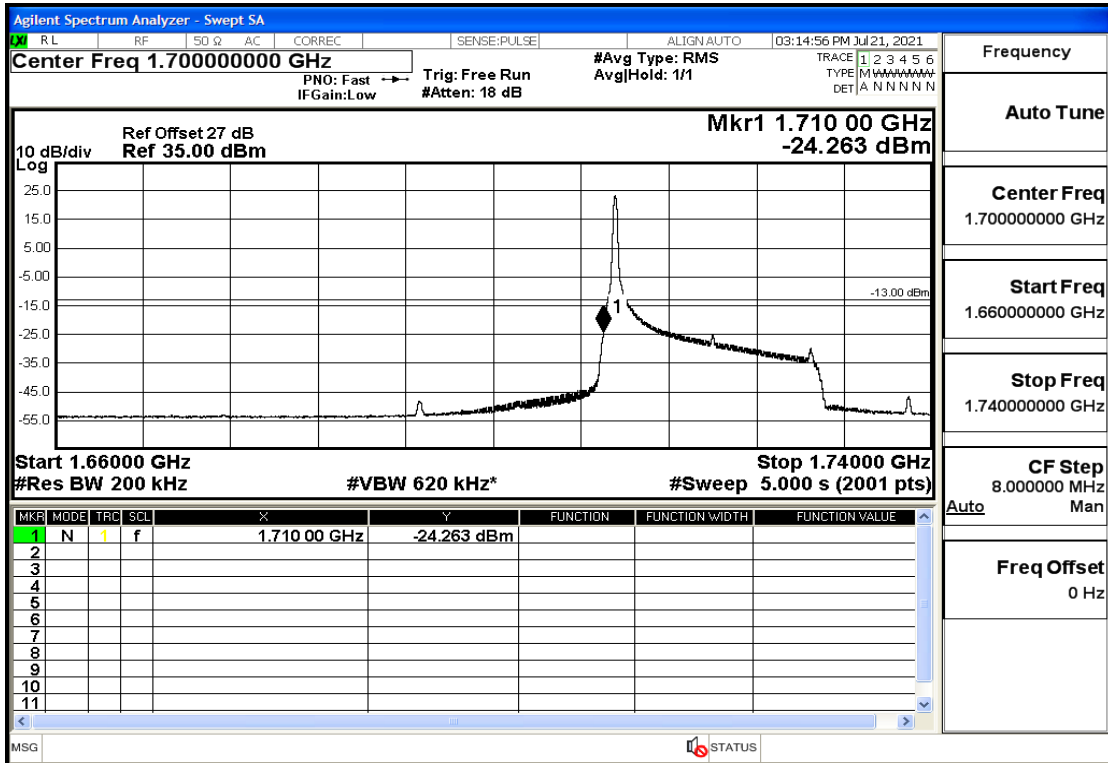

Band66-20-1720-QPSK-1#LOW@Pass