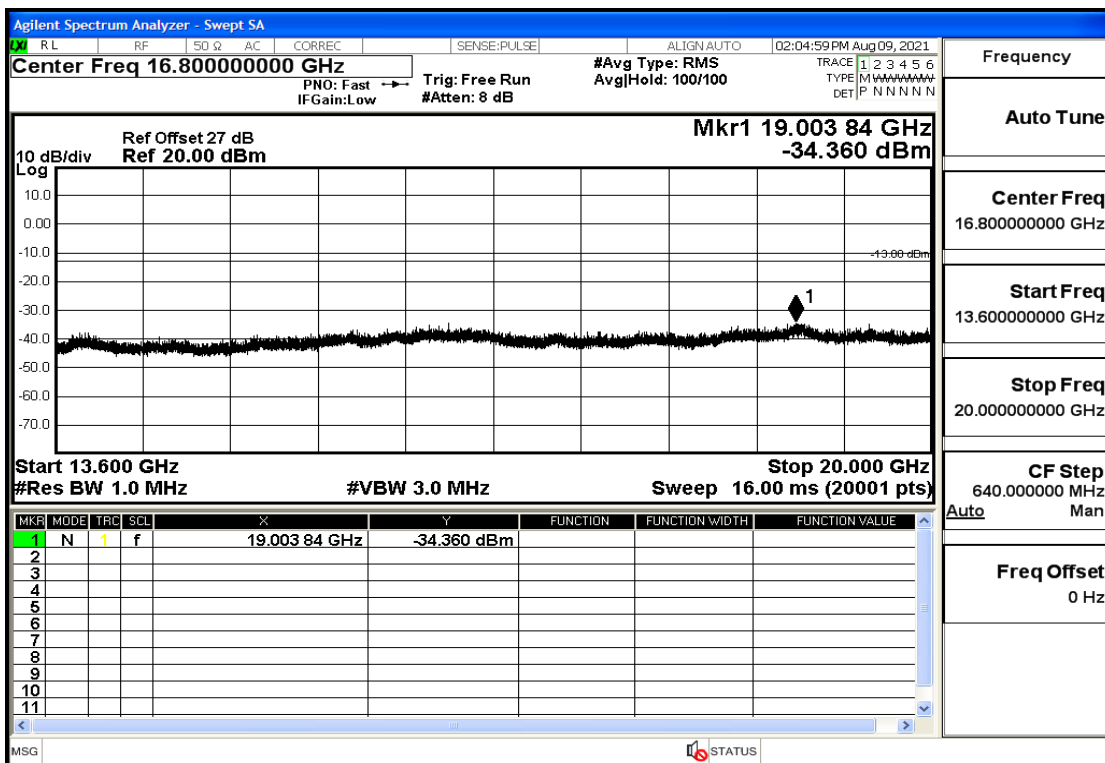

OB66-1.4-1710.7-QPSK-1#HIGH@13.6GHz-20GHz@Pass