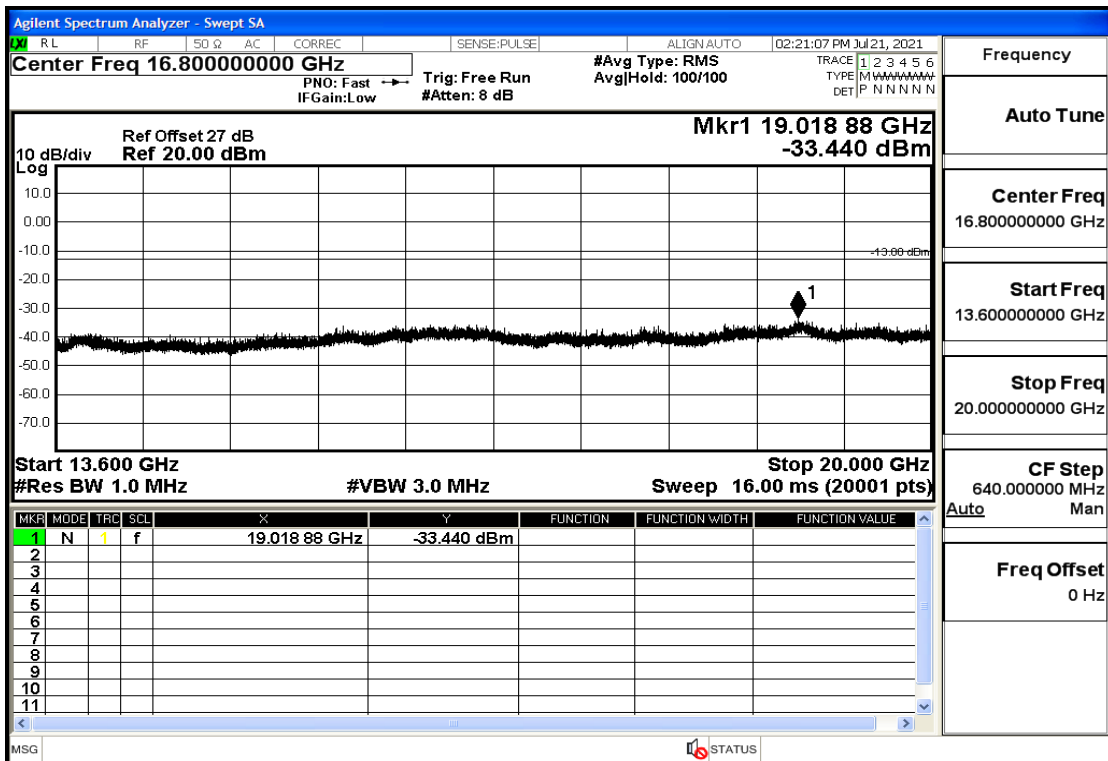

OB66-3-1778.5-QPSK-15#LOW@13.6GHz-20GHz@Pass