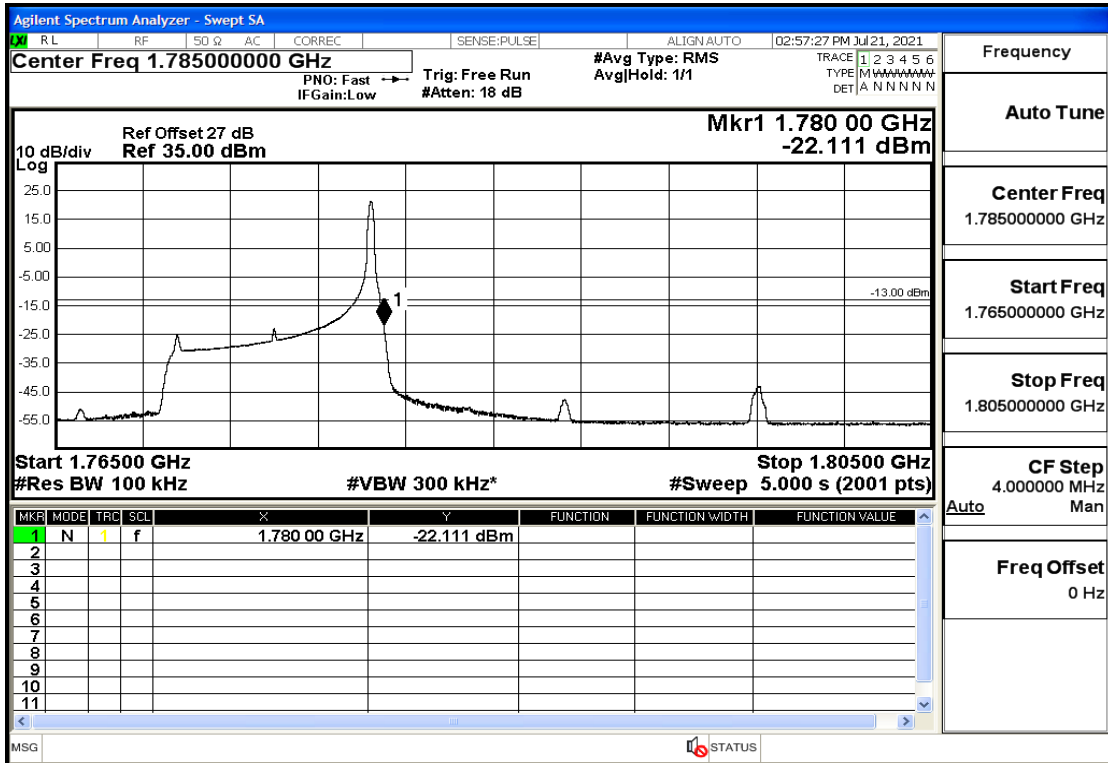

Band66-10-1775-QPSK-1#HIGH@Pass