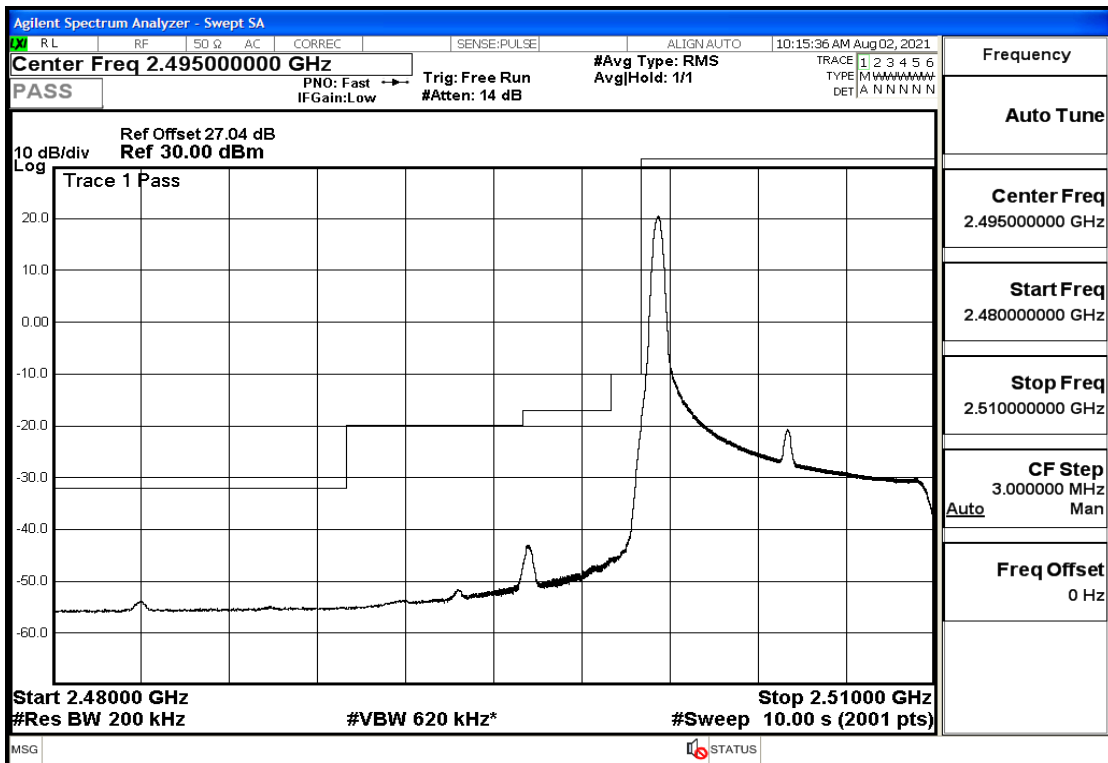

Band7-10-2505-16QAM-1#LOW@Pass