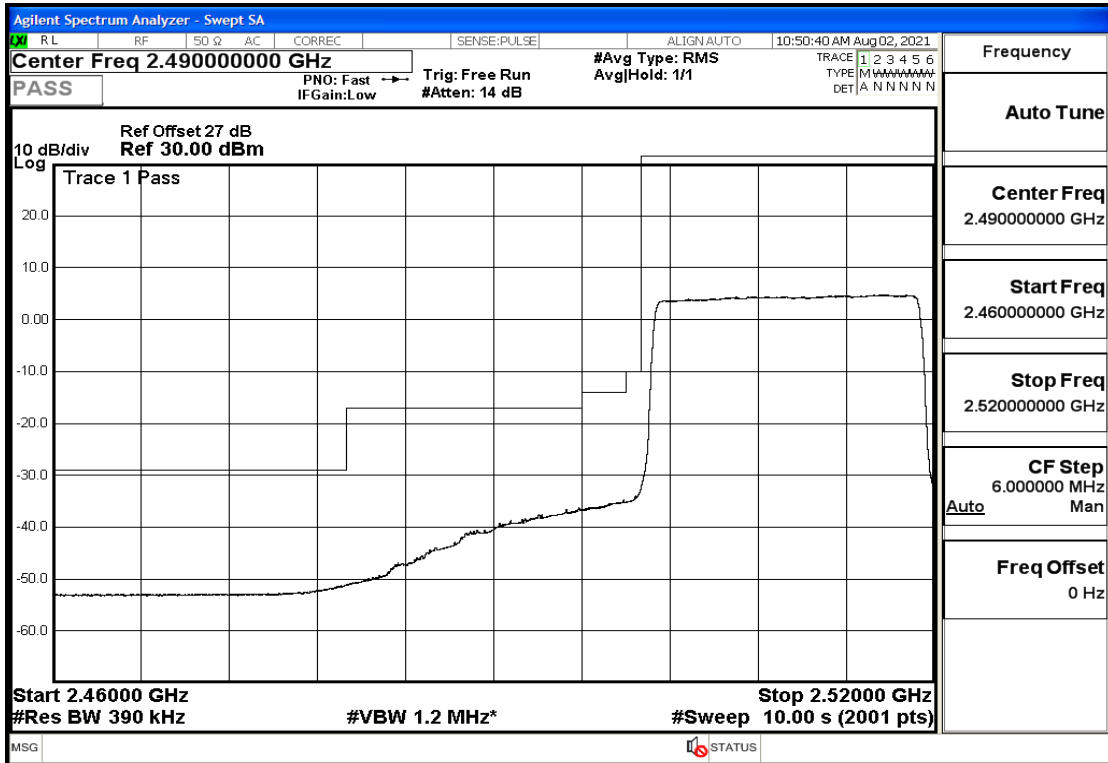

Band7-20-2510-16QAM-100#LOW@Pass