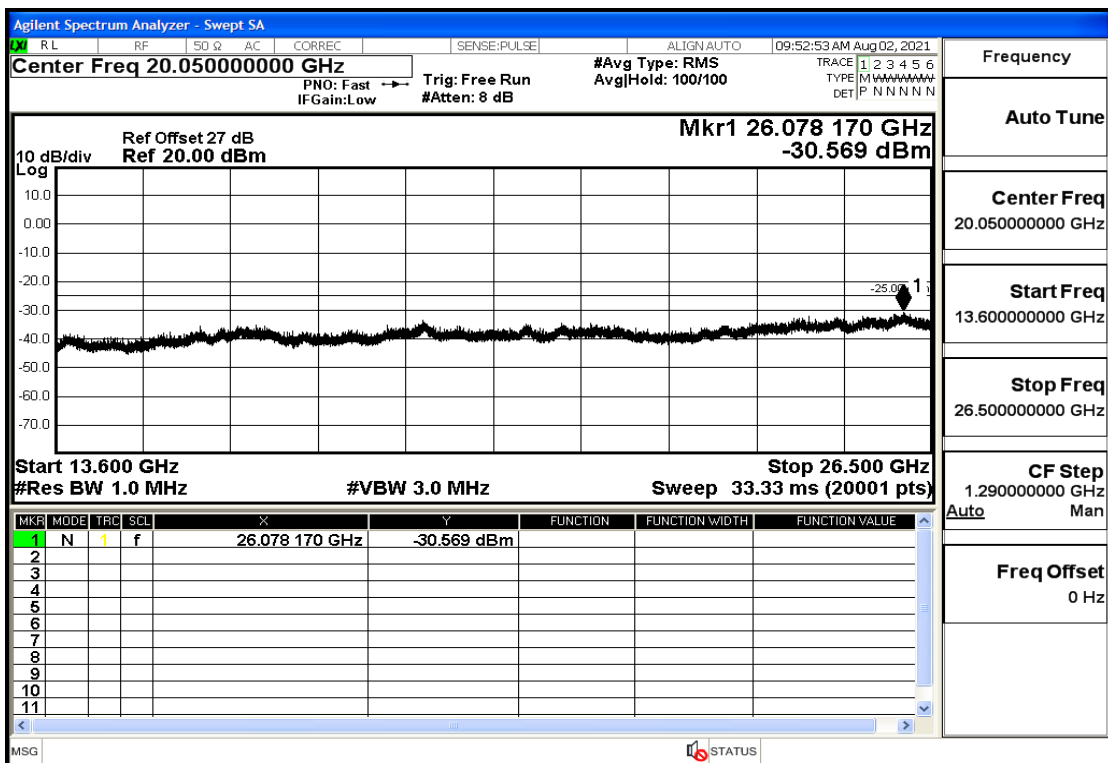

OB7-5-2502.5-QPSK-25#LOW@13.6GHz-26.5GHz@Pass