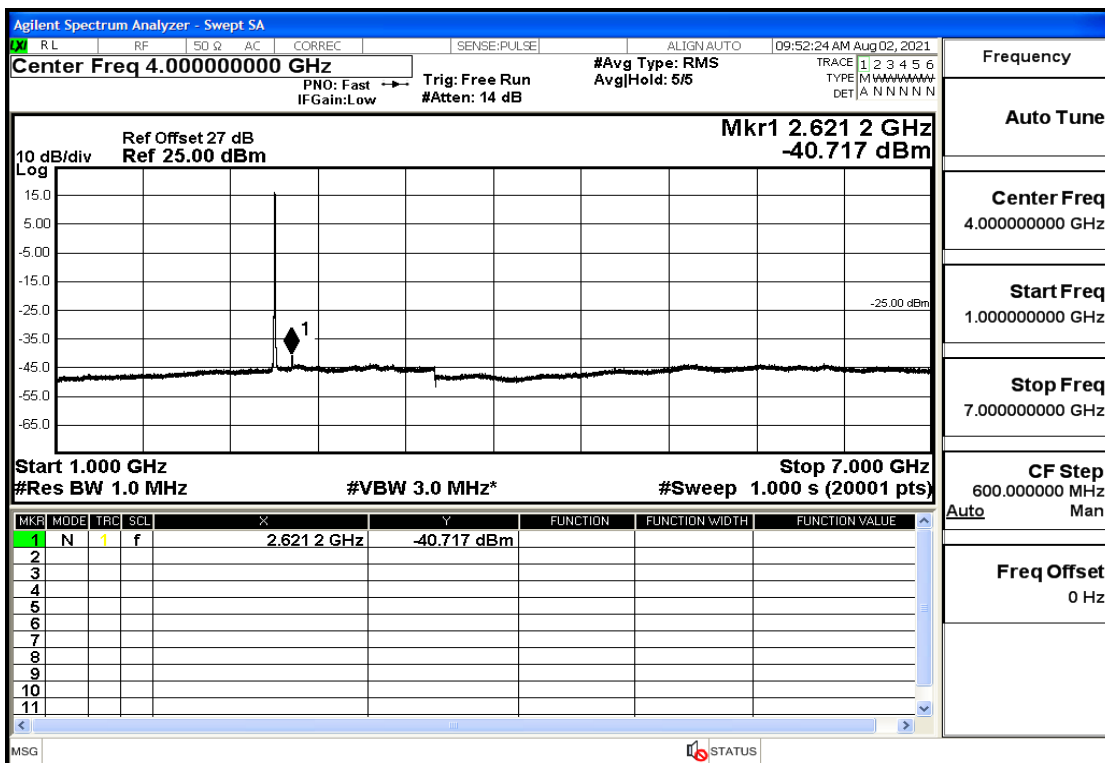

OB7-5-2502.5-QPSK-25#LOW@1GHz-7GHz@Pass