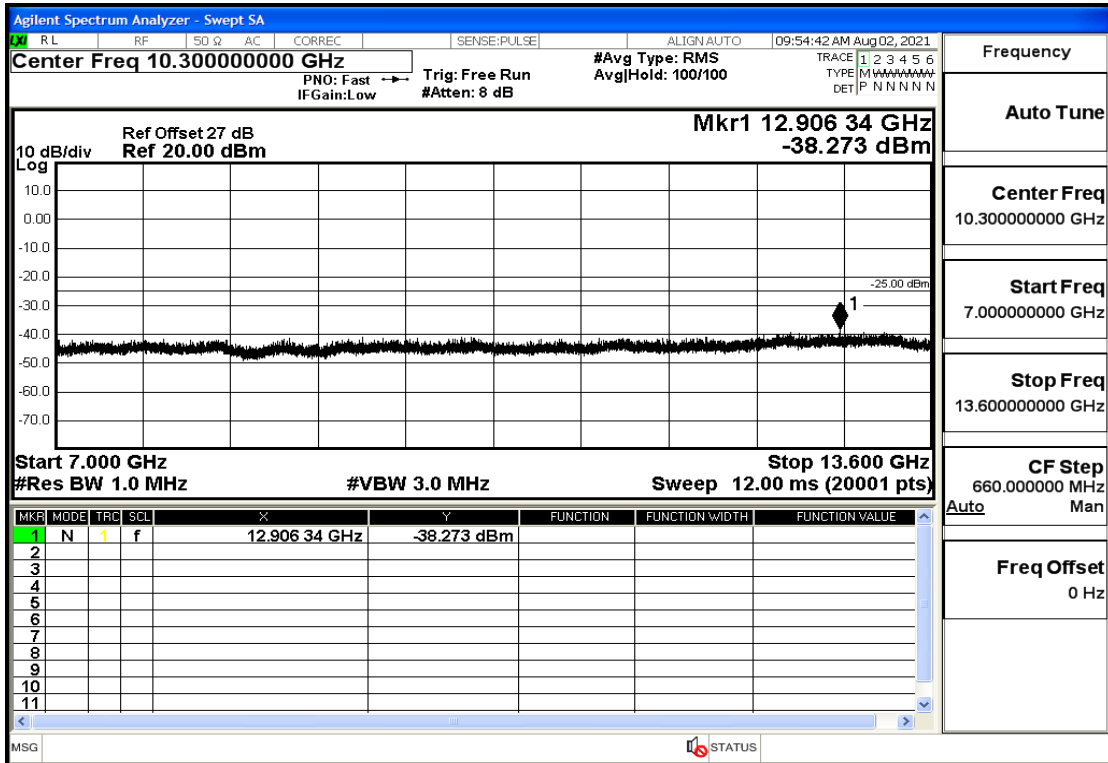

OB7-5-2502.5-QPSK-1#HIGH@7GHz-13.6GHz@Pass