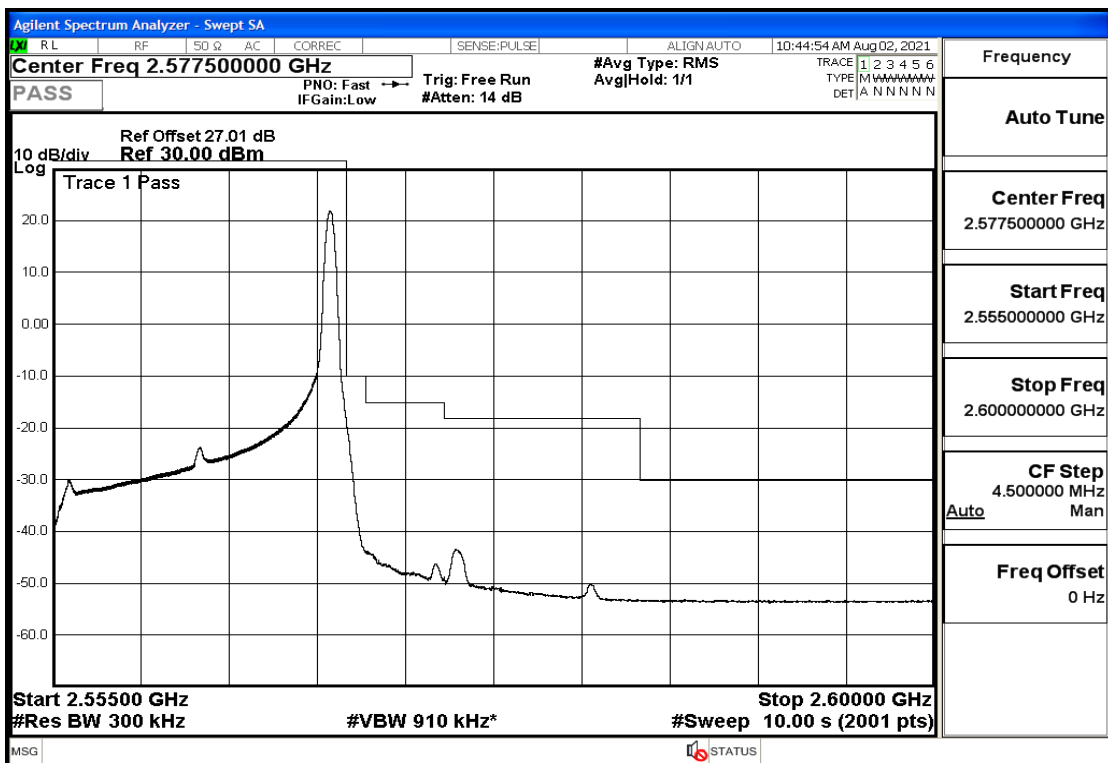

Band7-15-2562.5-QPSK-1#HIGH@Pass