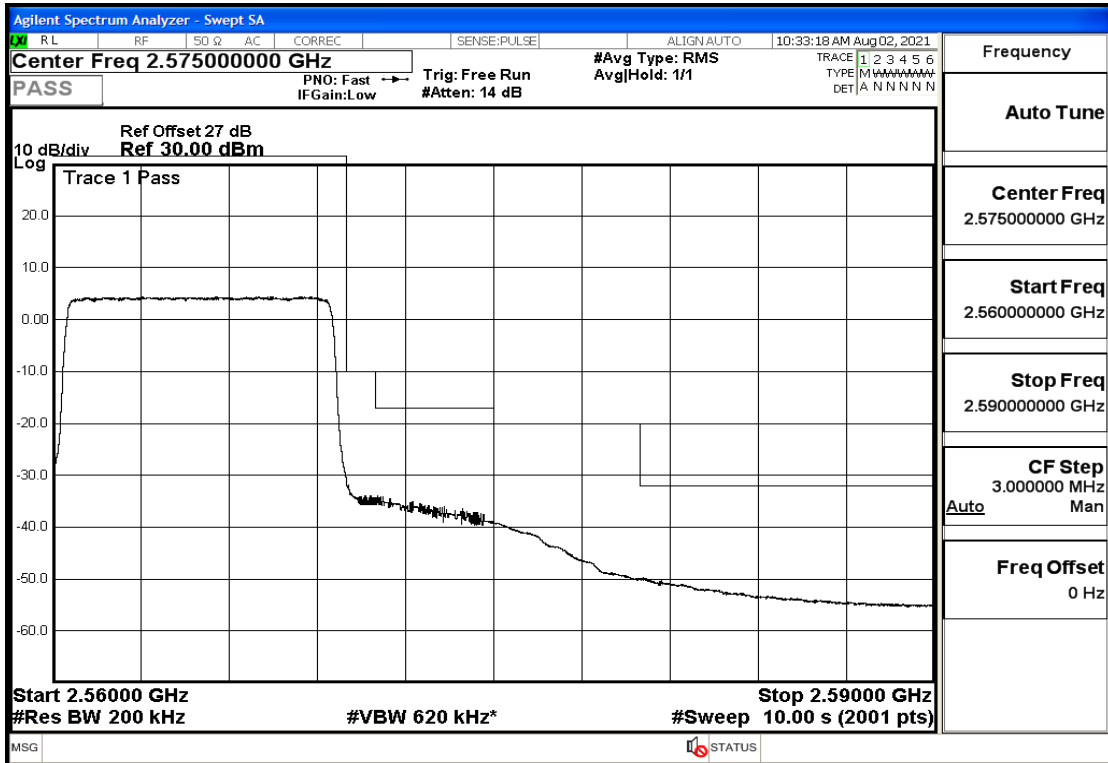

RF Test Data for LTE (Conducted Measurement)

Product Name: Mobile phone

Trade Mark: PCD

Test Model: P60

Sample ID: TZ210702434-1#

FCC ID: 2ALJJP60

Environmental Conditions

Temperature:	23.8°C
Relative Humidity:	56%
ATM Pressure:	100.0 kPa
Test Engineer:	Anna Hu
Supervised by:	Hugo Chen
Remark:	For LTE BAND 7

Band7-10-2505-QPSK-1#LOW@Pass

Band7-10-2505-16QAM-50#LOW@Pass

Band7-10-2505-16QAM-1#LOW@Pass

Band7-10-2565-QPSK-50#LOW@Pass

Band7-10-2565-QPSK-1#HIGH@Pass

Band7-10-2565-16QAM-50#LOW@Pass

Band7-10-2565-16QAM-1#HIGH@Pass