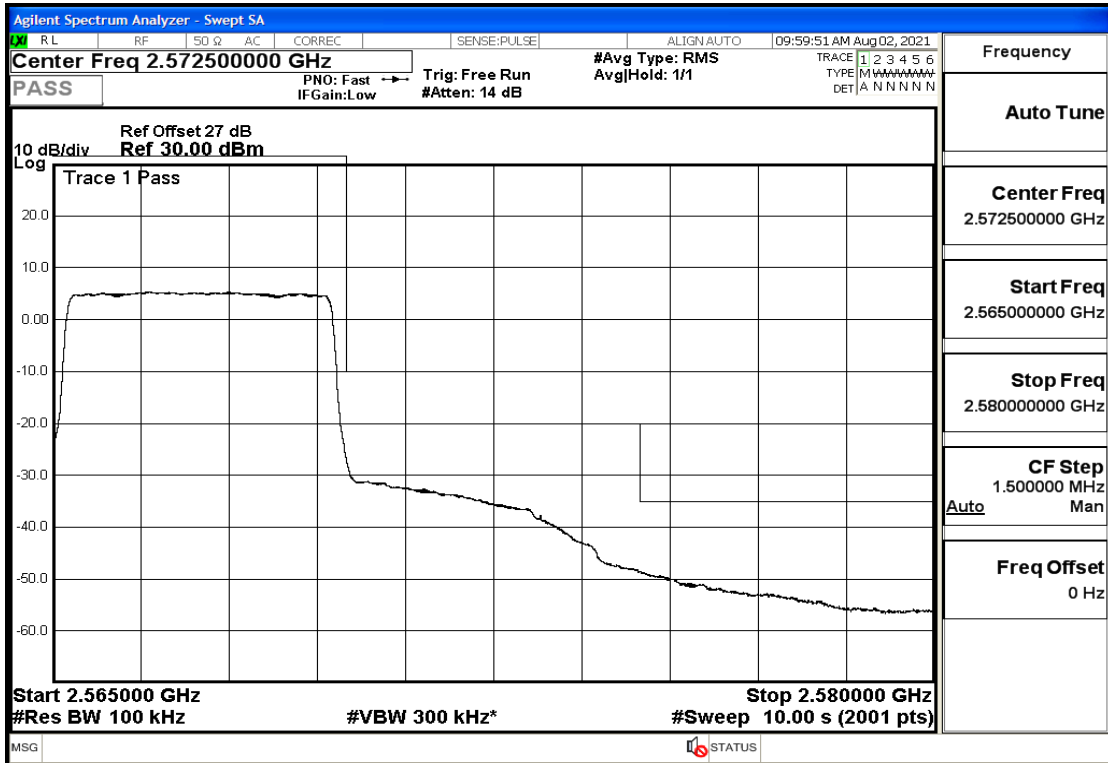

Band7-5-2567.5-QPSK-25#LOW@Pass