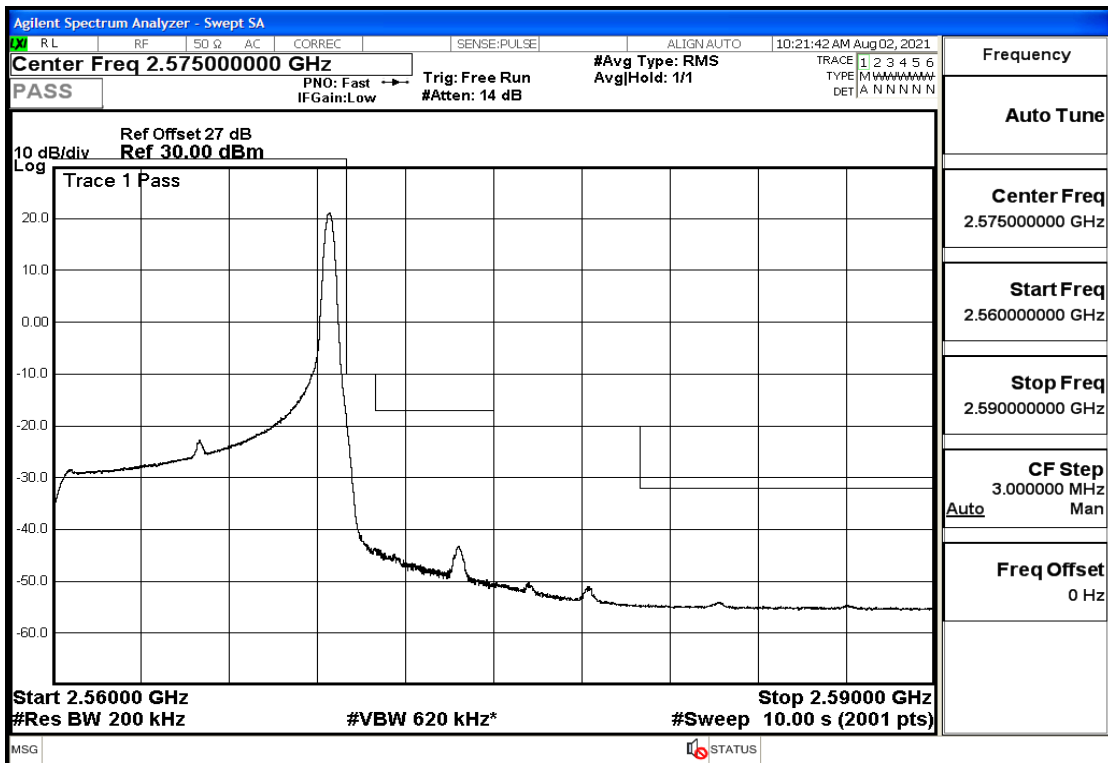

RF Test Data for LTE (Conducted Measurement)

Product Name: Mobile phone

Trade Mark: PCD

Test Model: P60

Sample ID: TZ210702434-1#

FCC ID: 2ALJJP60

Environmental Conditions

Temperature:	23.8°C
Relative Humidity:	56%
ATM Pressure:	100.0 kPa
Test Engineer:	Anna Hu
Supervised by:	Hugo Chen
Remark:	For LTE BAND 7

Band7-10-2505-QPSK-1#LOW@Pass

Band7-10-2505-16QAM-50#LOW@Pass

Band7-10-2505-16QAM-1#LOW@Pass

Band7-10-2565-QPSK-50#LOW@Pass

Band7-10-2565-QPSK-1#HIGH@Pass

Band7-10-2565-16QAM-50#LOW@Pass

Band7-10-2565-16QAM-1#HIGH@Pass