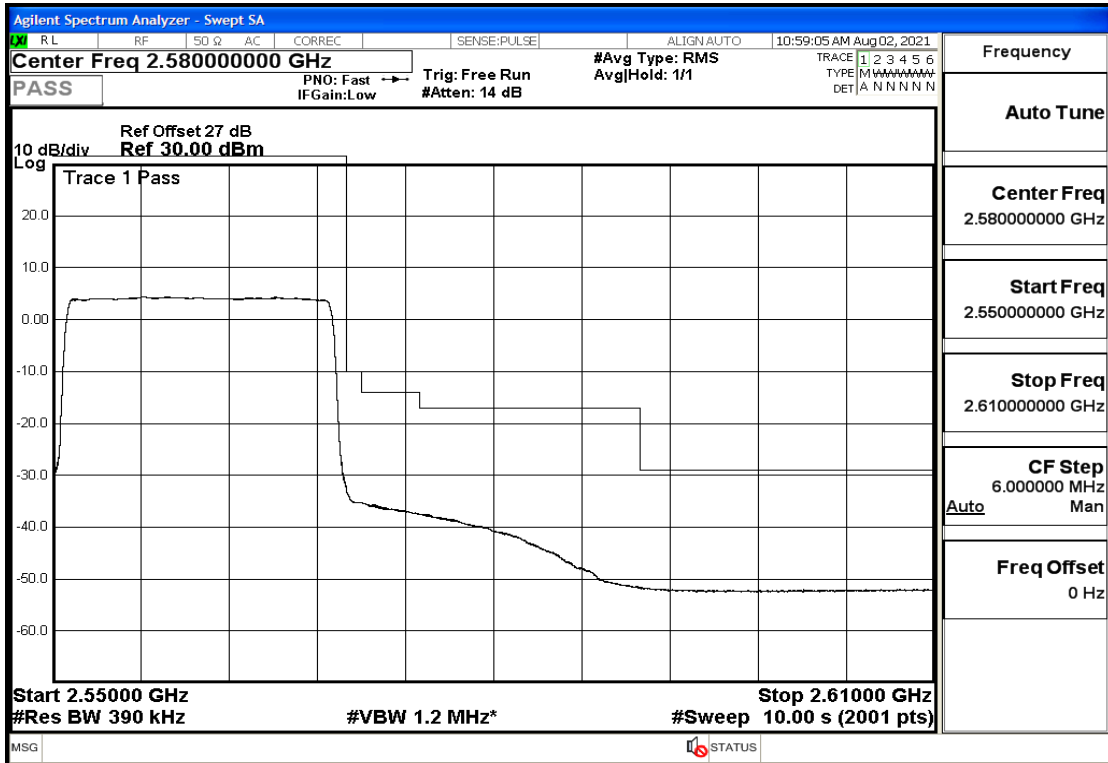

Band7-20-2560-16QAM-100#LOW@Pass