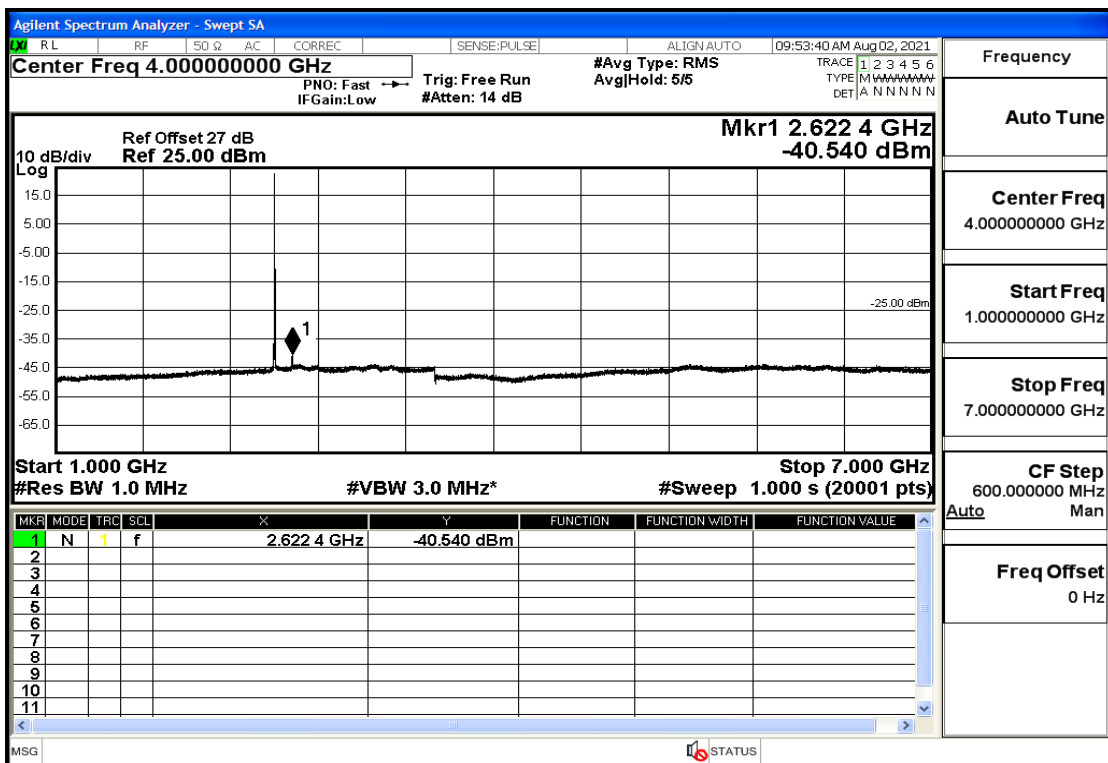

OB7-5-2502.5-QPSK-1#LOW@1GHz-7GHz@Pass