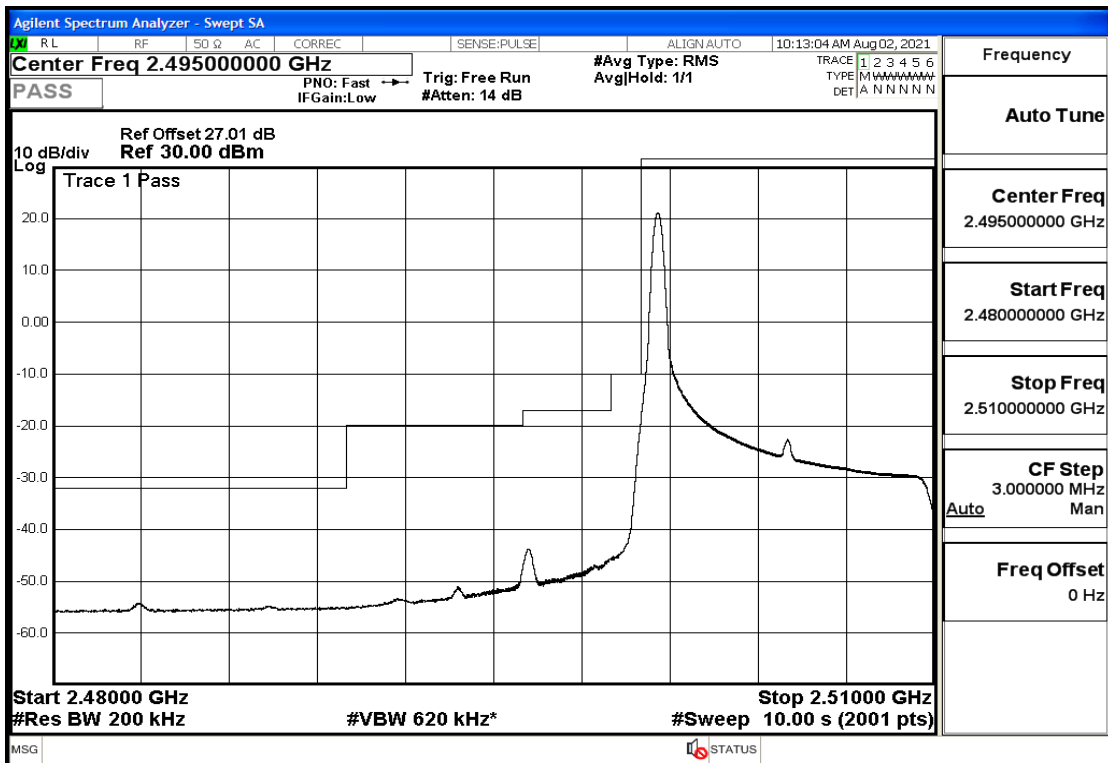

Band7-10-2505-QPSK-1#LOW@Pass