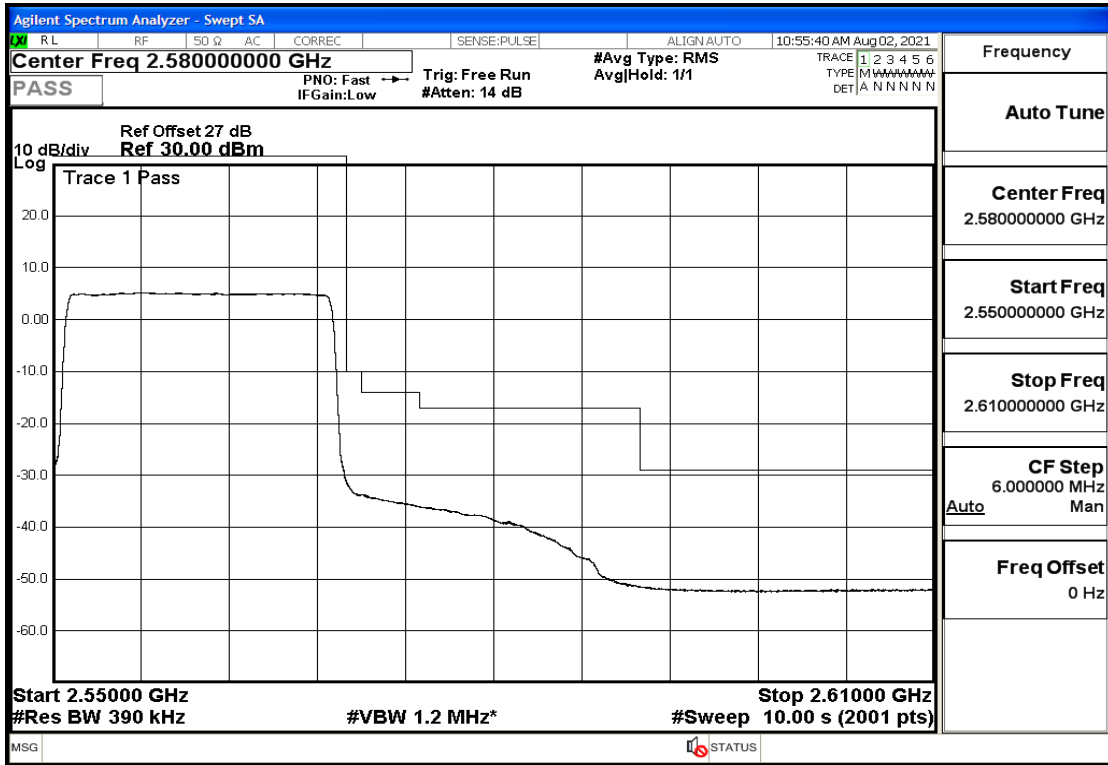

Band7-20-2560-QPSK-100#LOW@Pass