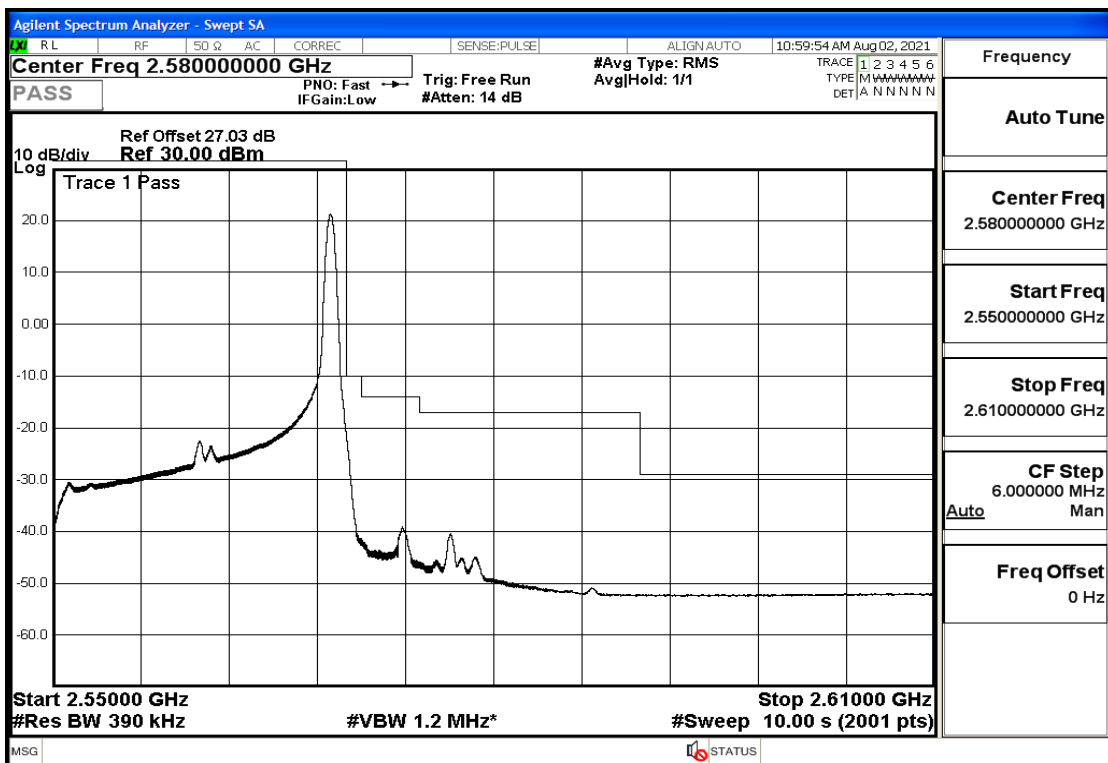

Band7-20-2560-16QAM-1#HIGH@Pass