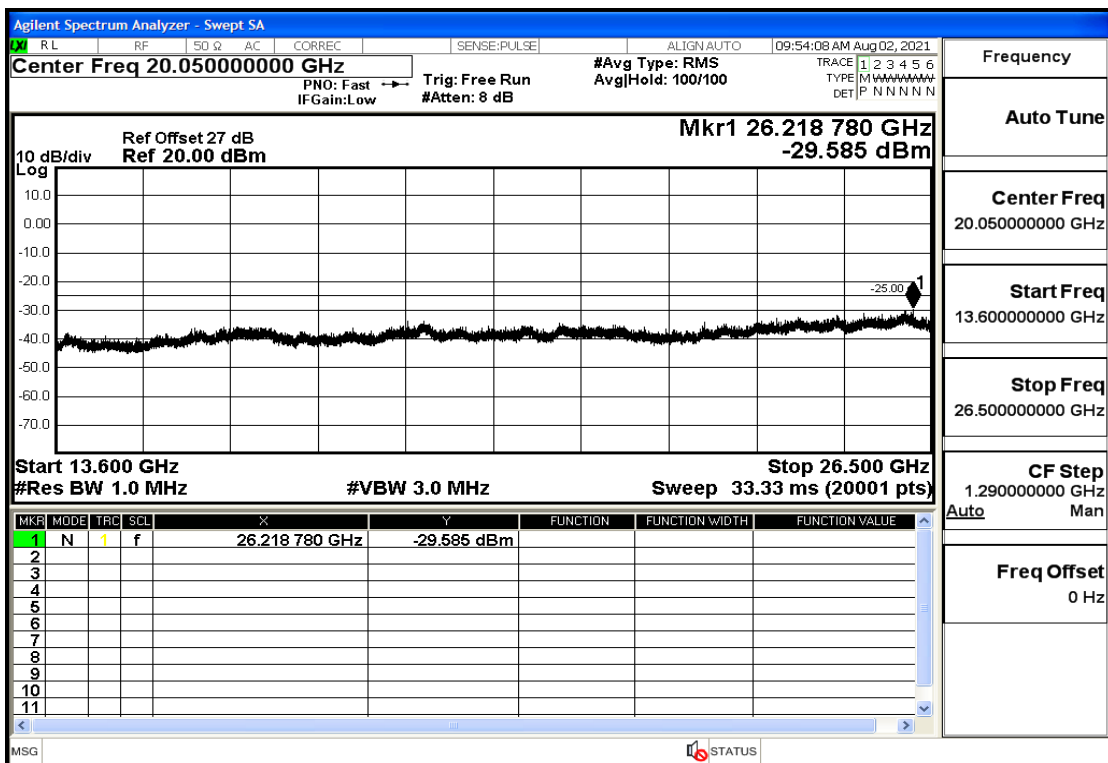

OB7-5-2502.5-QPSK-1#LOW@13.6GHz-26.5GHz@Pass