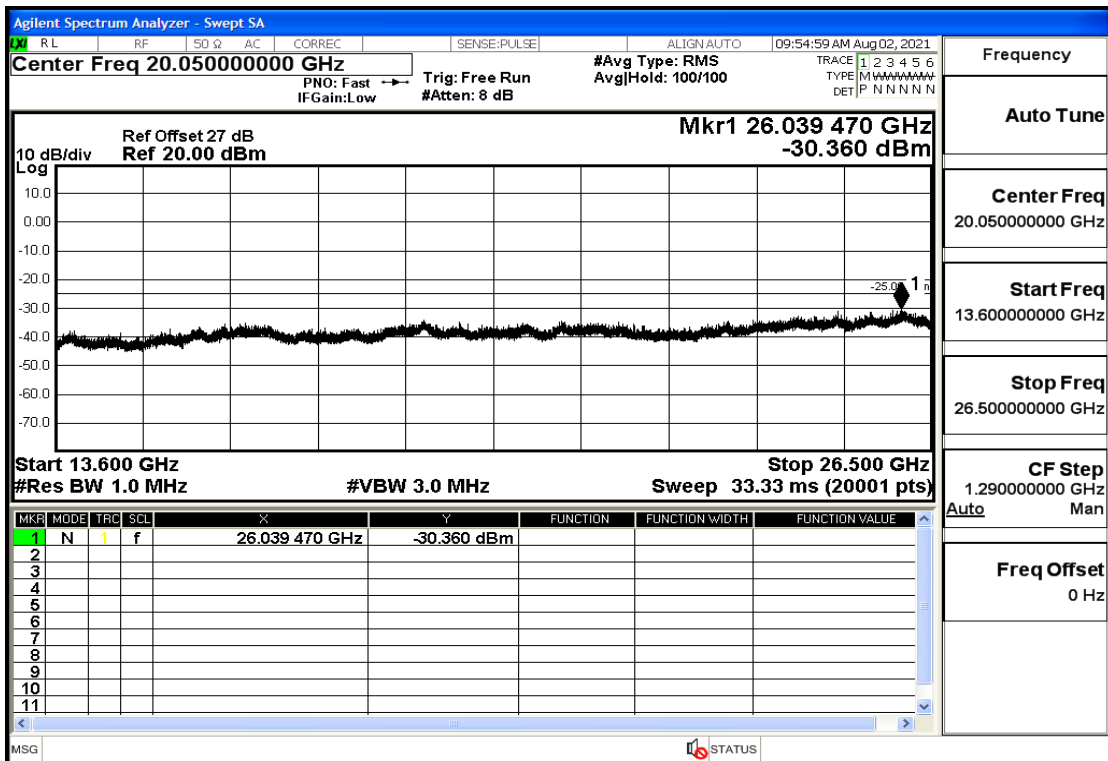

OB7-5-2502.5-QPSK-1#HIGH@13.6GHz-26.5GHz@Pass