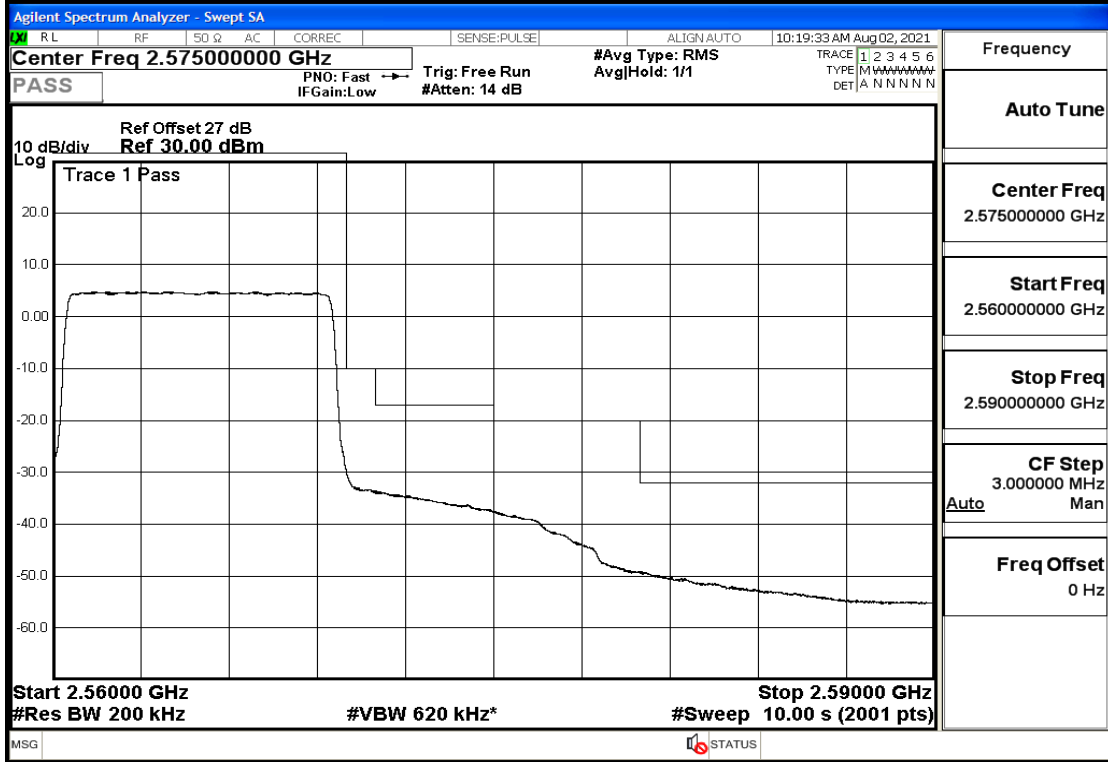

Band7-10-2565-QPSK-50#LOW@Pass