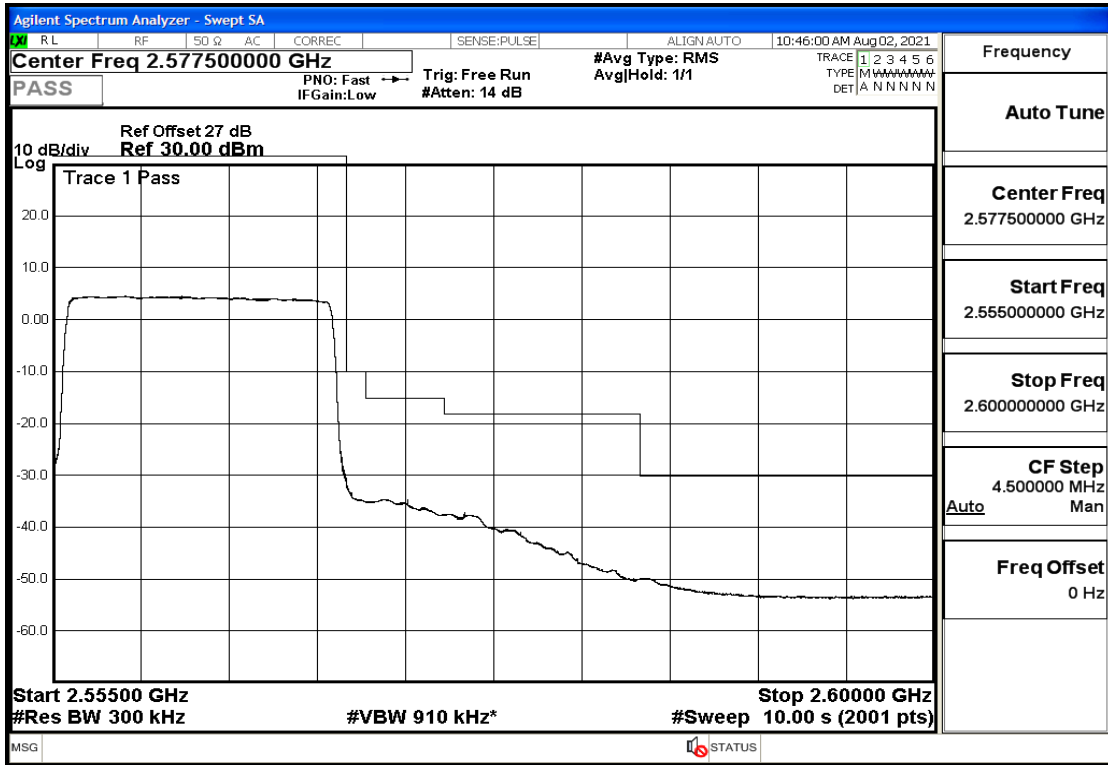

Band7-15-2562.5-16QAM-75#LOW@Pass