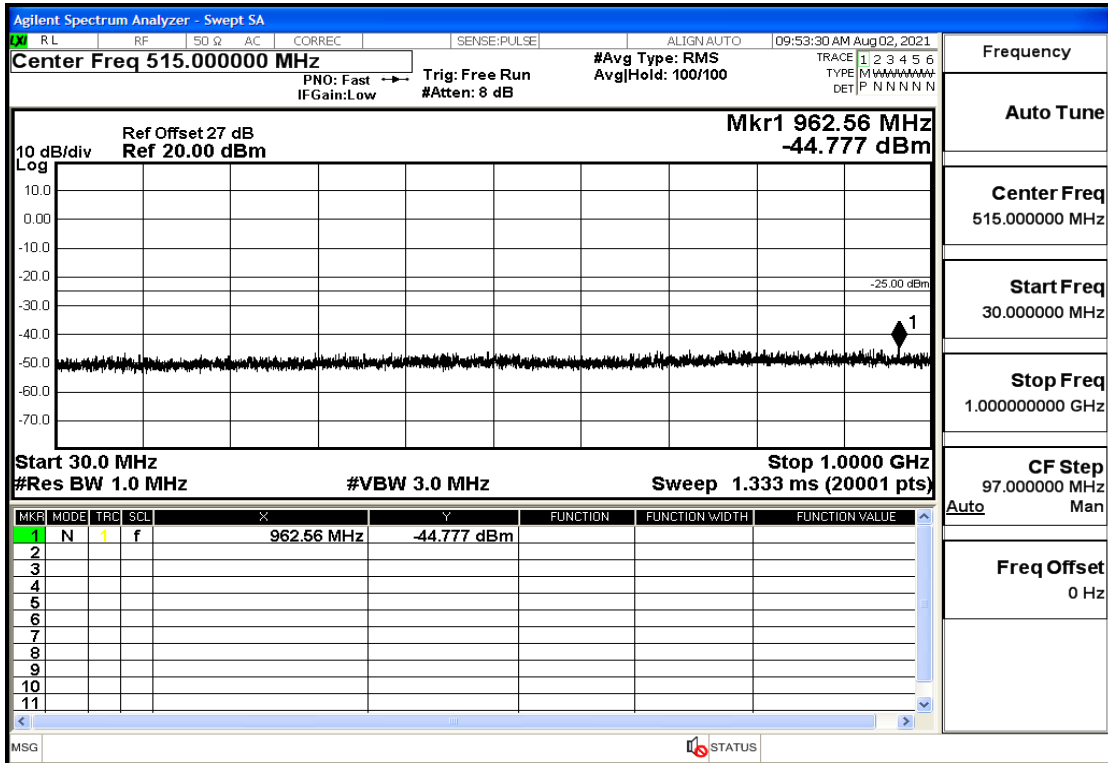

OB7-5-2502.5-QPSK-1#LOW@30mHz-1GHz@Pass