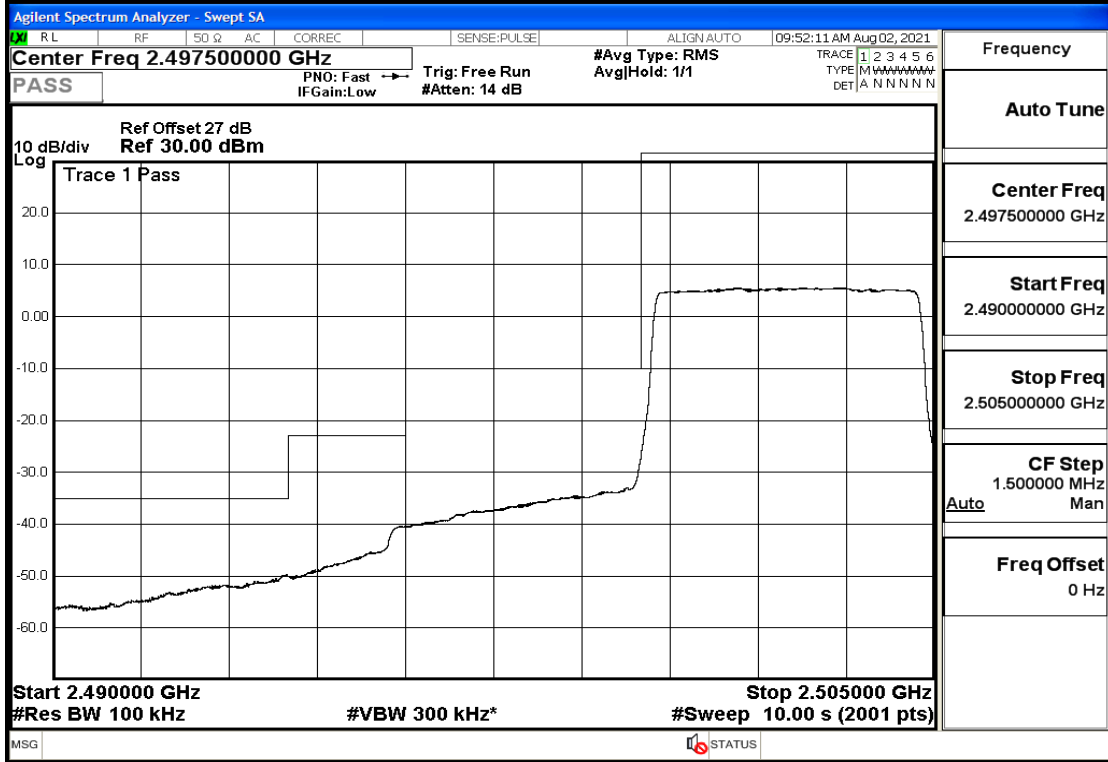

Band7-5-2502.5-QPSK-25#LOW@Pass