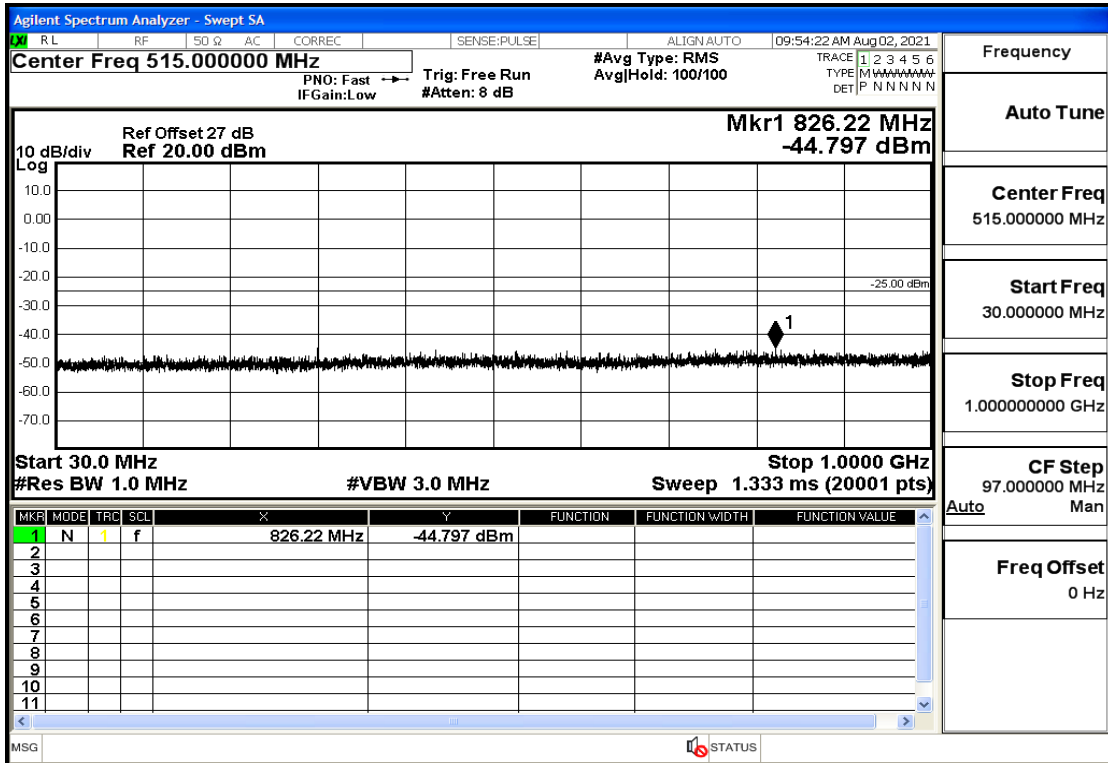

OB7-5-2502.5-QPSK-1#HIGH@30mHz-1GHz@Pass