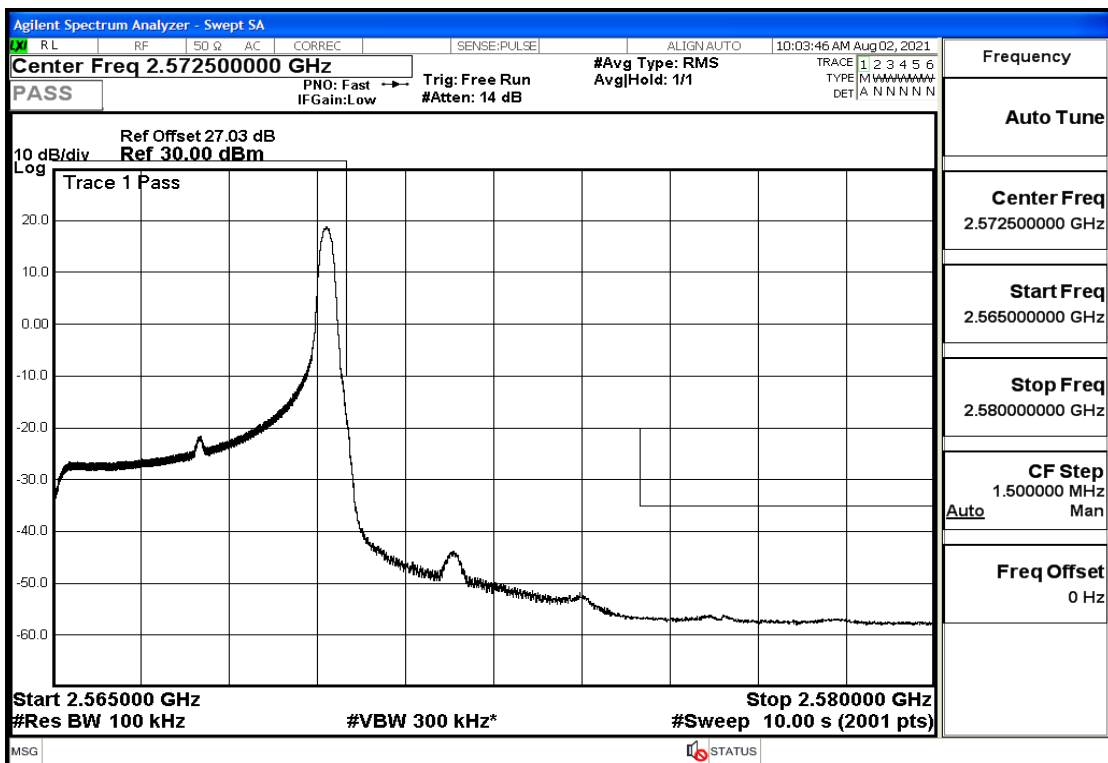

Band7-5-2567.5-16QAM-1#HIGH@Pass