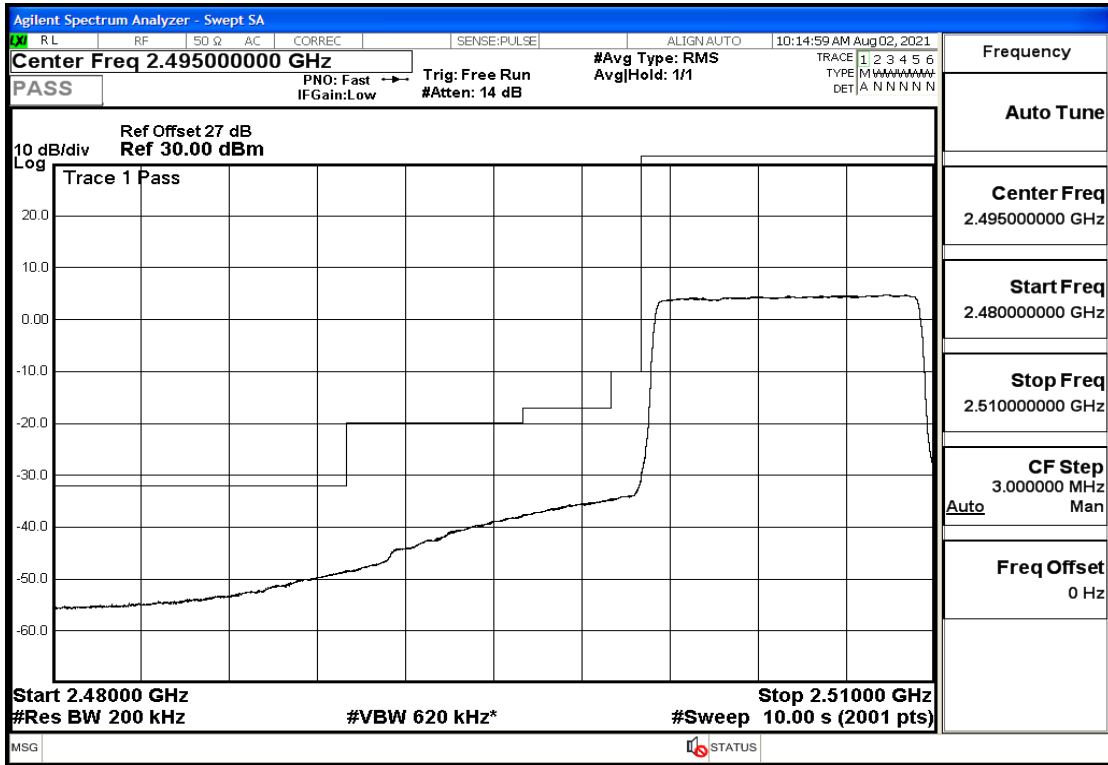

Band7-10-2505-16QAM-50#LOW@Pass