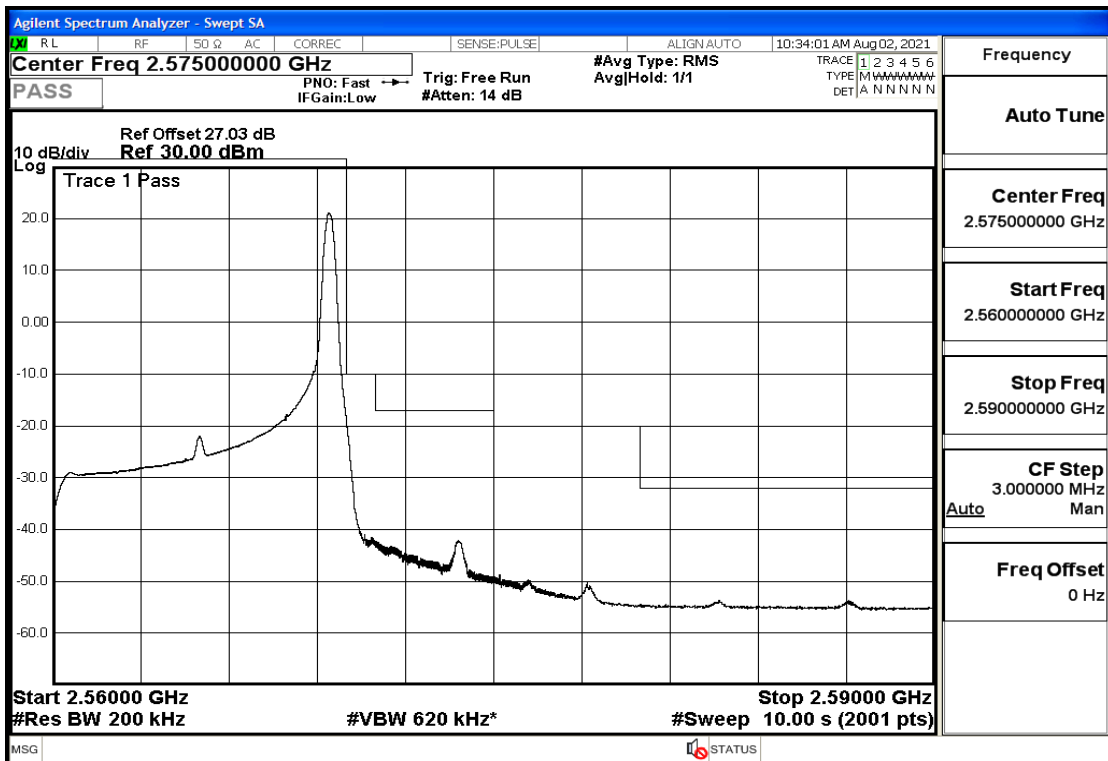

Band7-10-2565-16QAM-1#HIGH@Pass