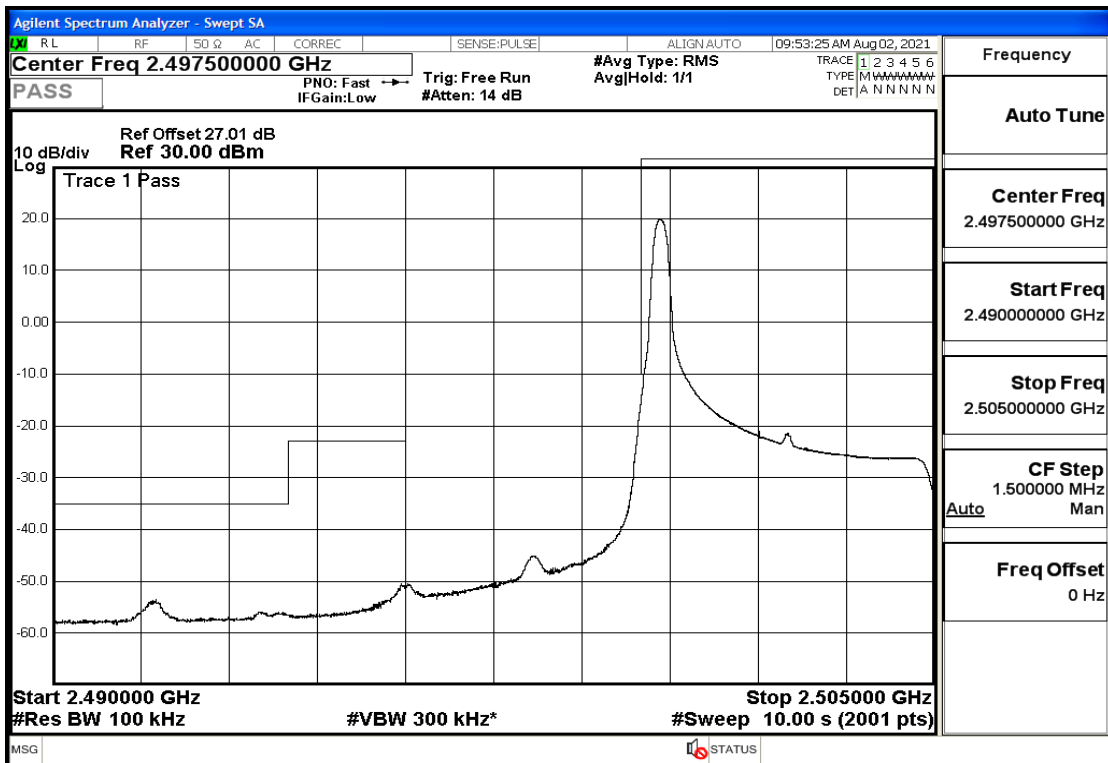

Band7-5-2502.5-QPSK-1#LOW@Pass