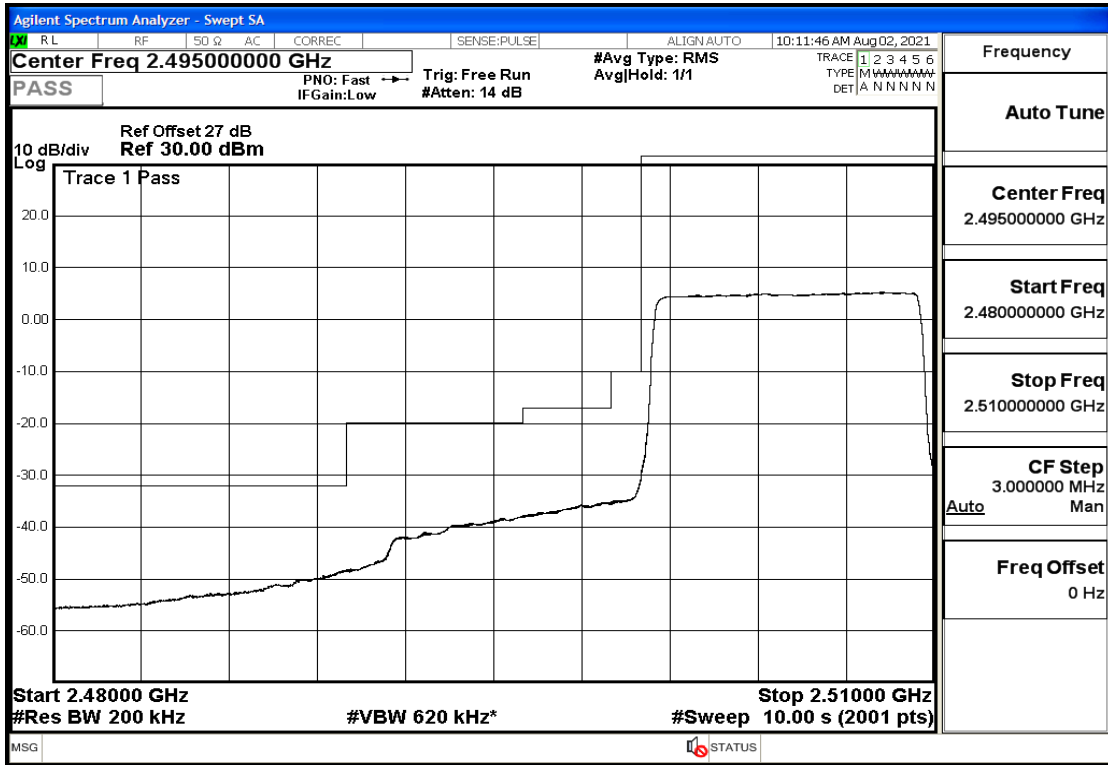

Band7-10-2505-QPSK-50#LOW@Pass