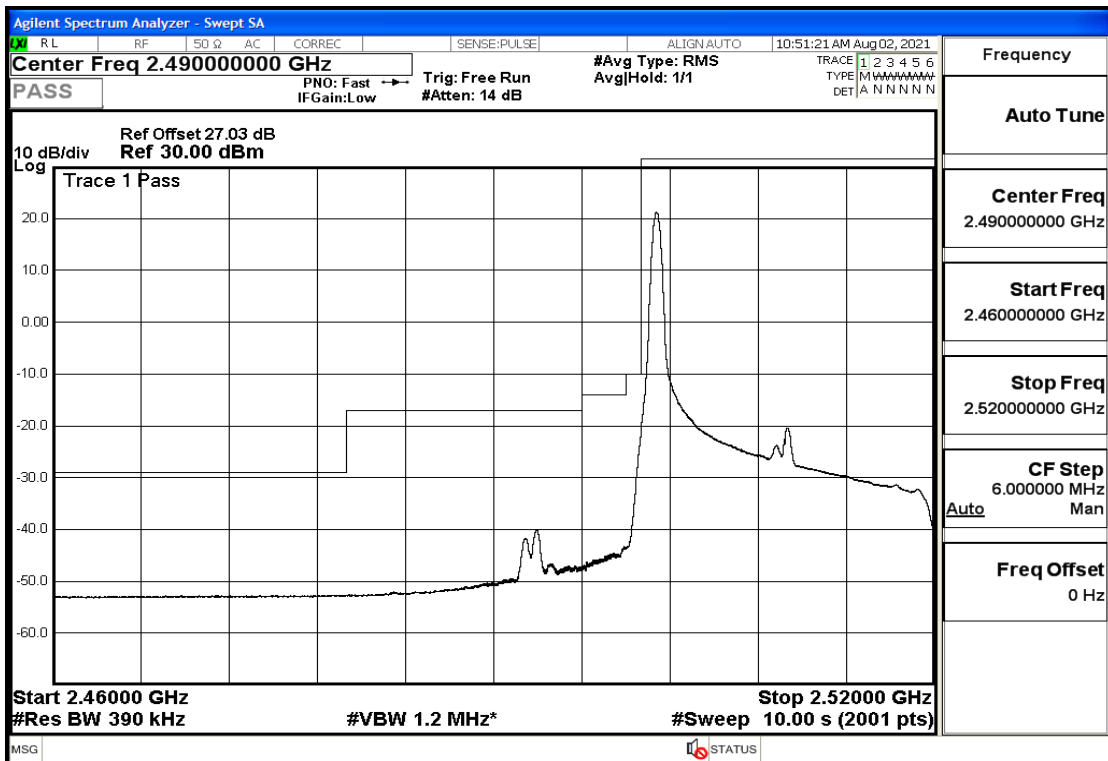

Band7-20-2510-16QAM-1#LOW@Pass