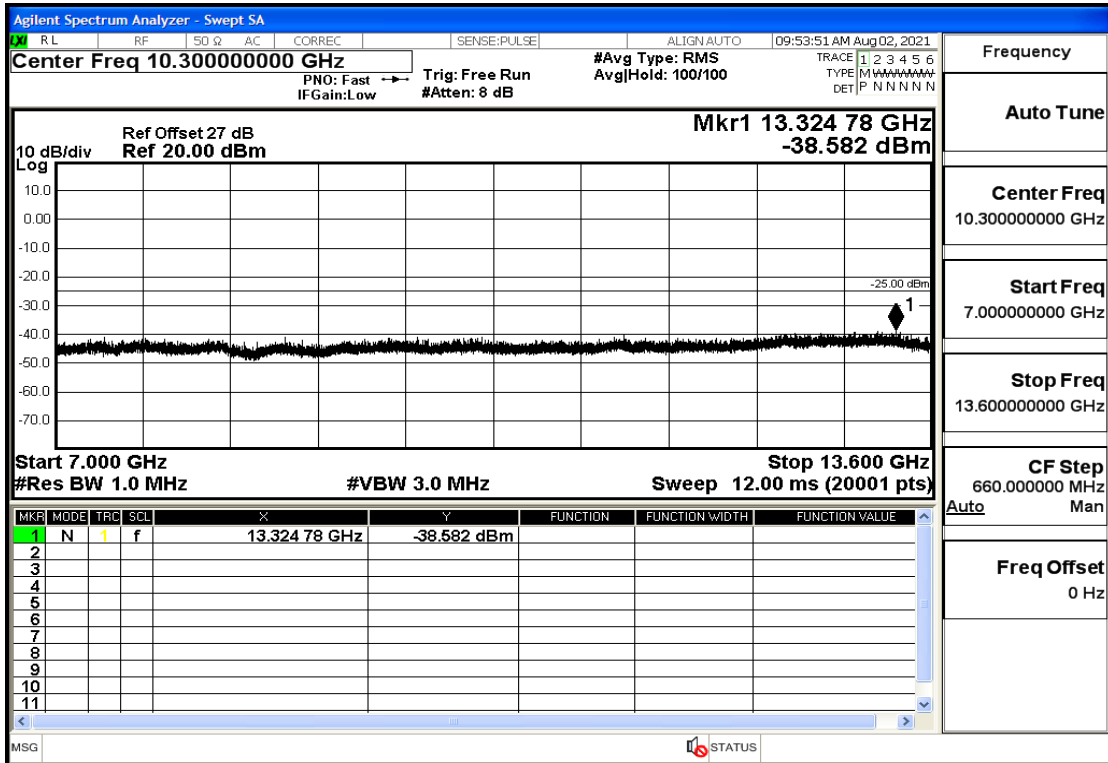

OB7-5-2502.5-QPSK-1#LOW@7GHz-13.6GHz@Pass