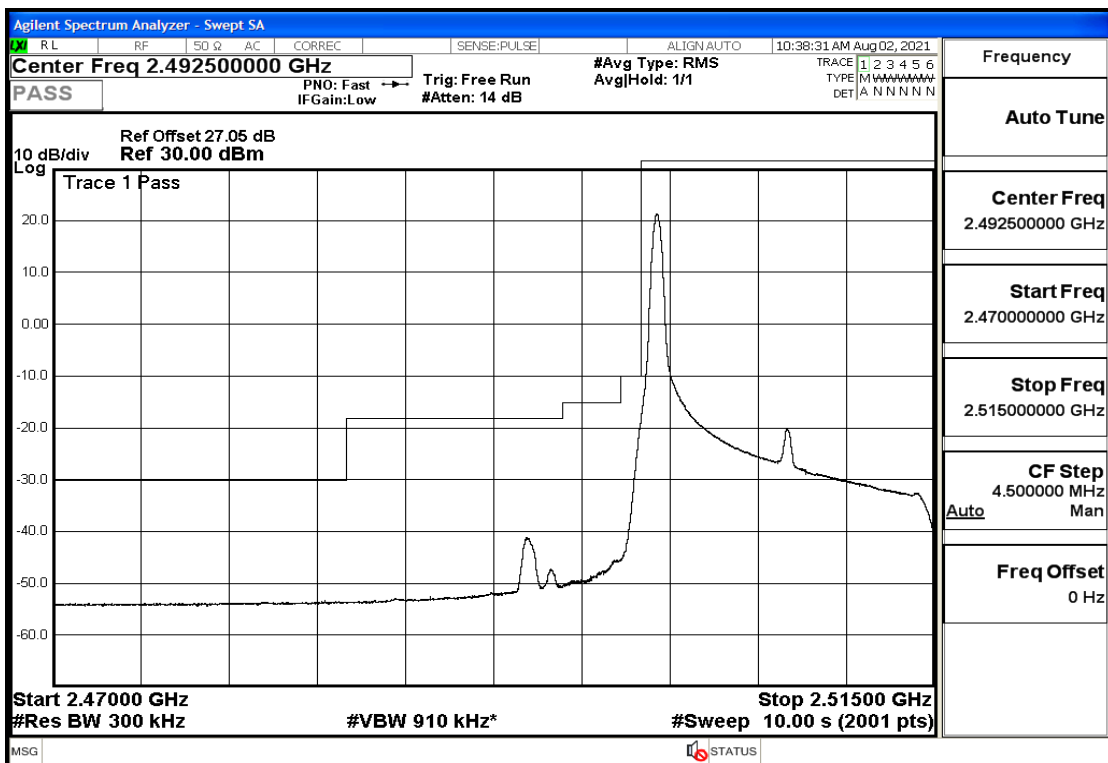

Band7-15-2507.5-16QAM-1#LOW@Pass