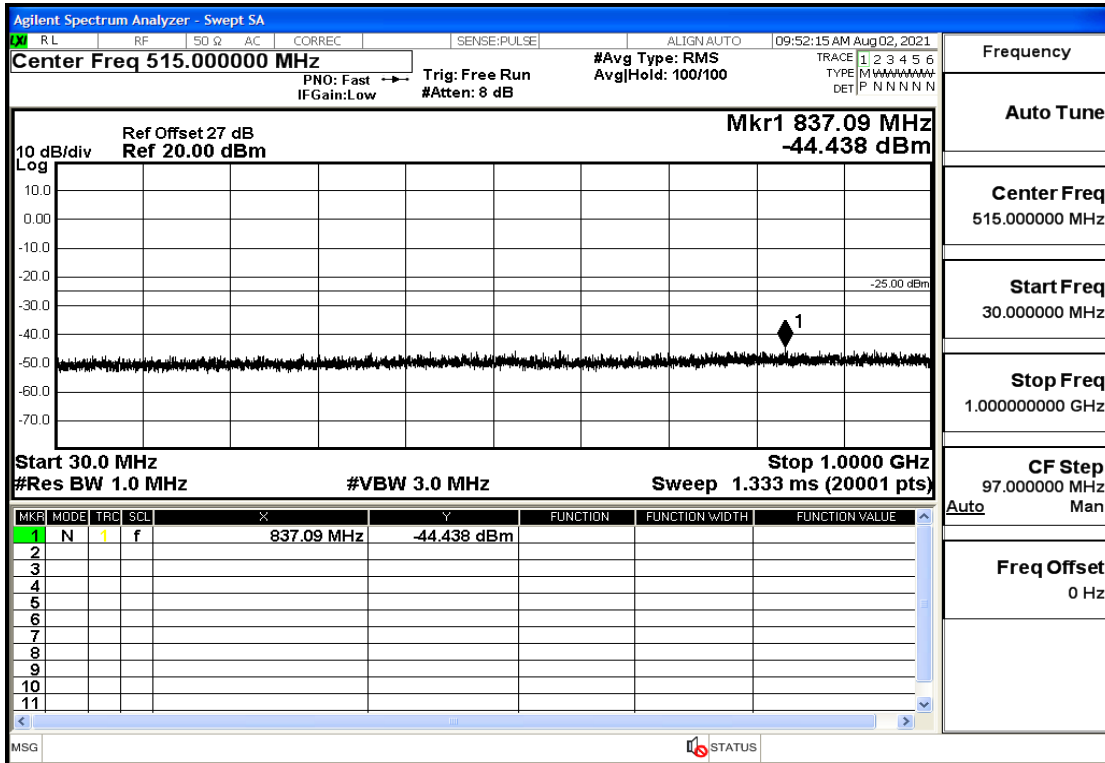

OB7-5-2502.5-QPSK-25#LOW@30mHz-1GHz@Pass