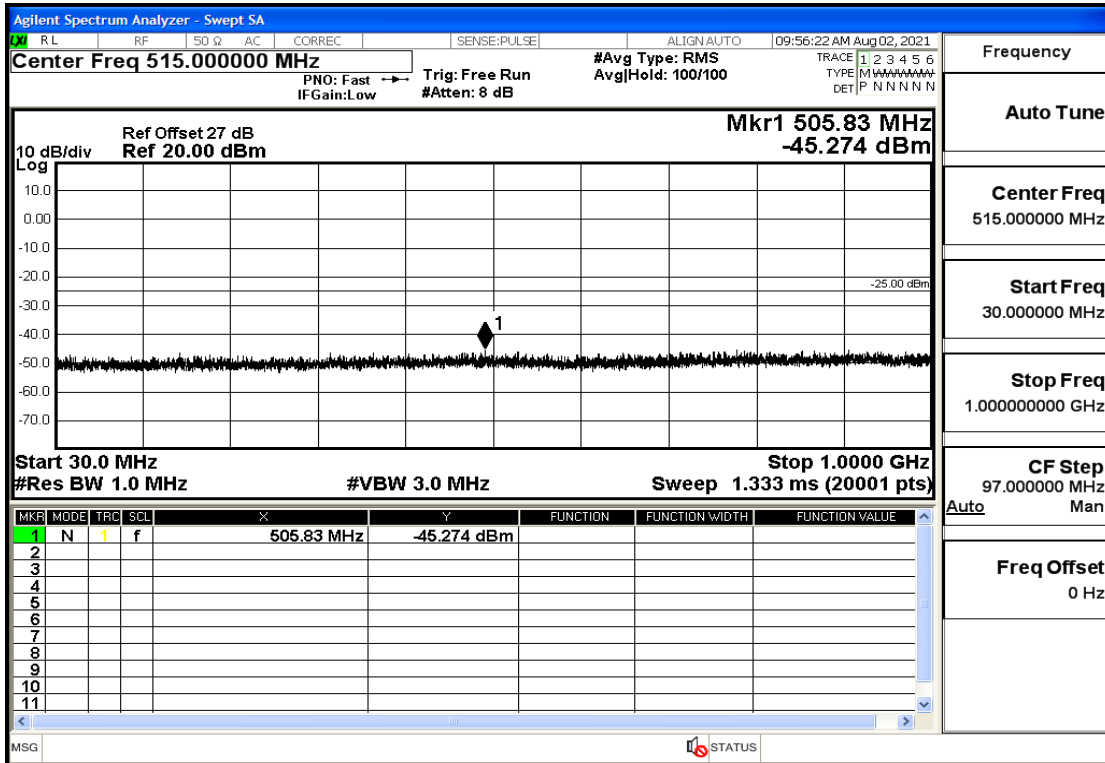

OB7-5-2535-QPSK-25#LOW@30mHz-1GHz@Pass