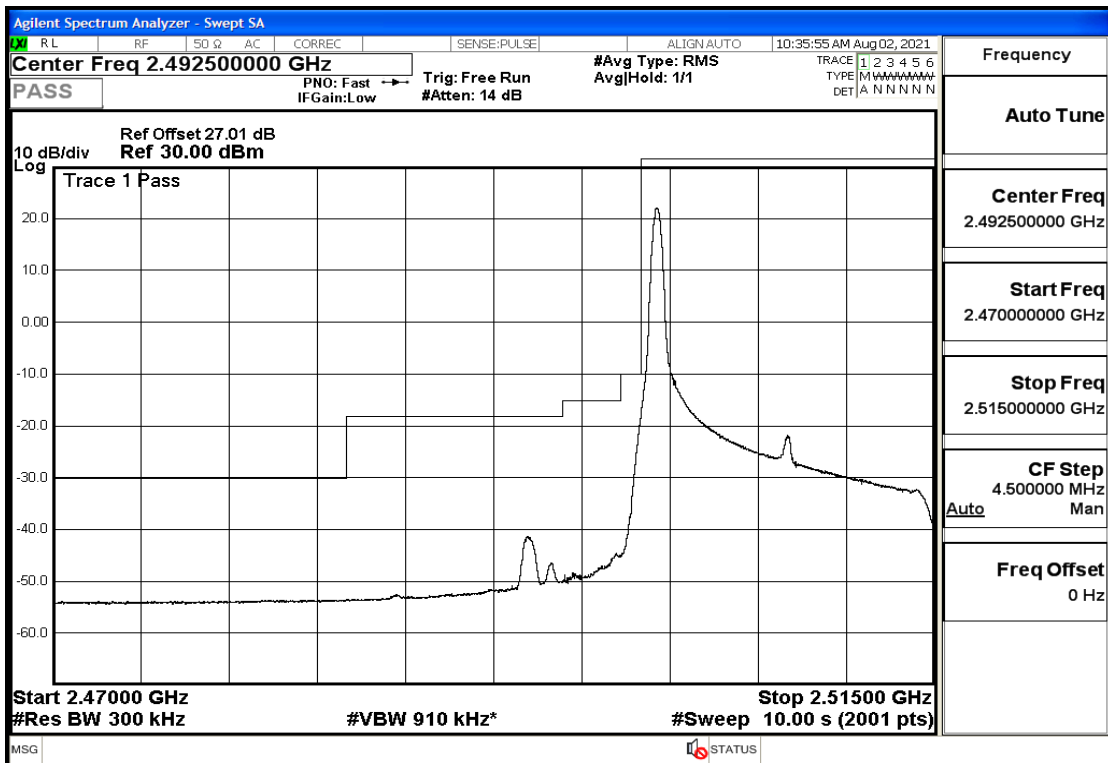

Band7-15-2507.5-QPSK-1#LOW@Pass