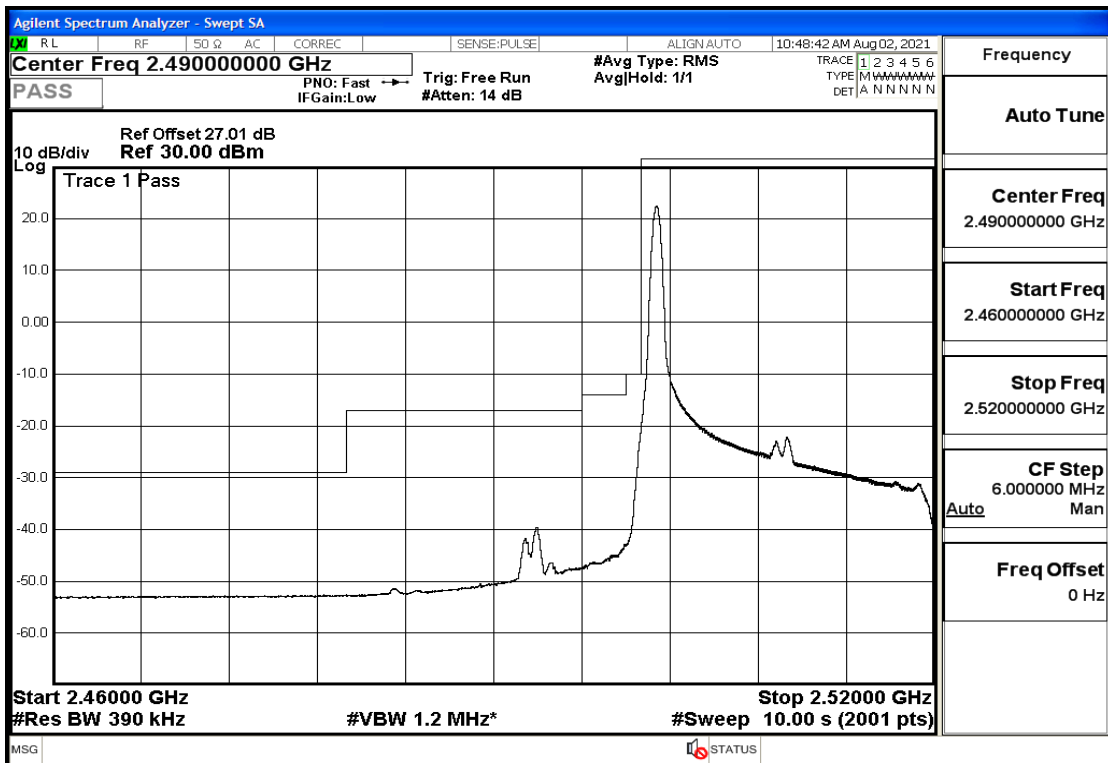

Band7-20-2510-QPSK-1#LOW@Pass