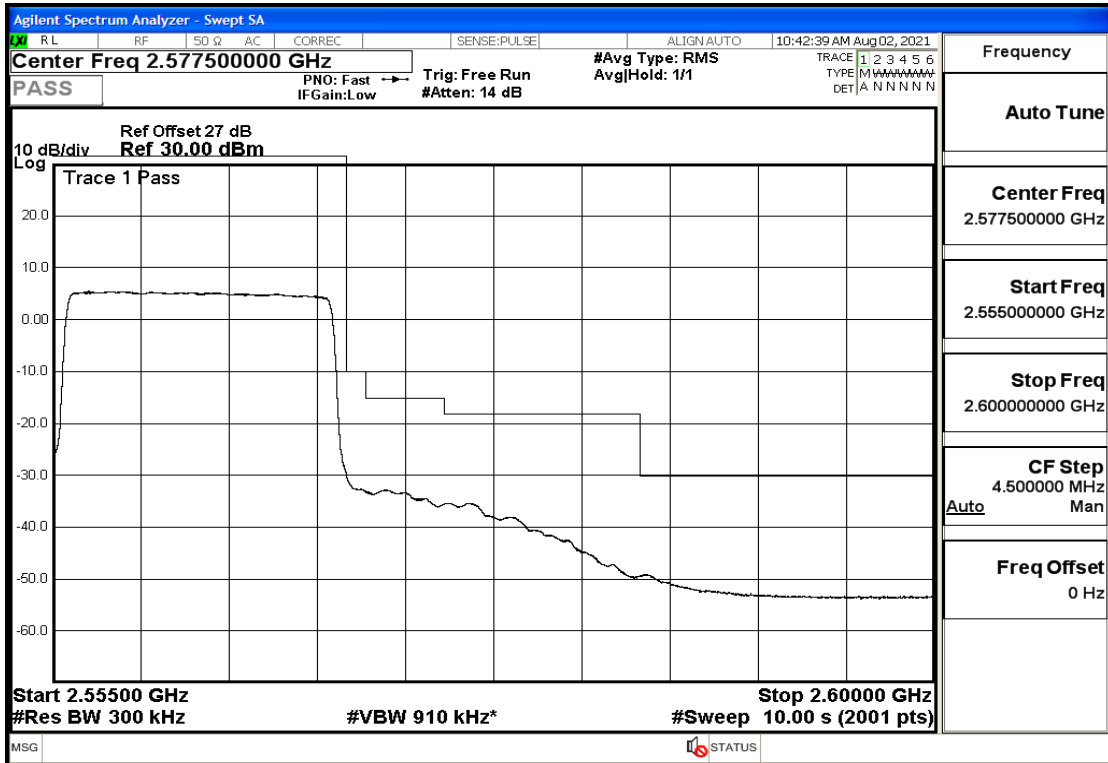

Band7-15-2562.5-QPSK-75#LOW@Pass