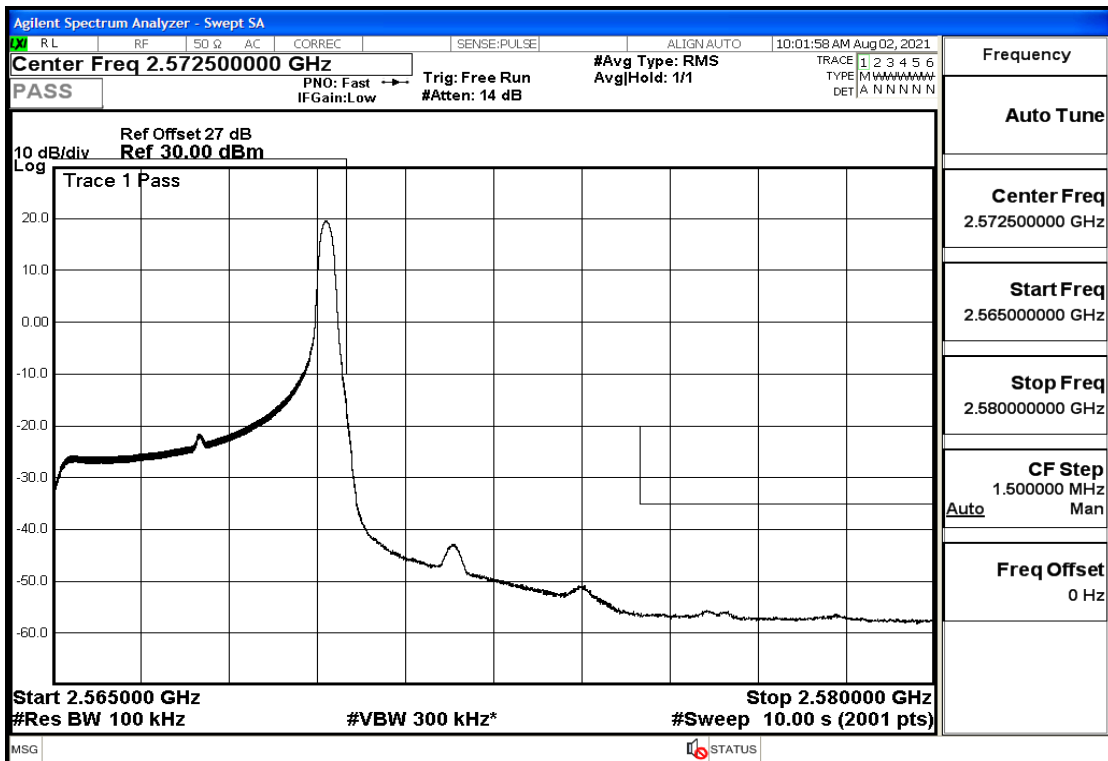

Band7-5-2567.5-QPSK-1#HIGH@Pass