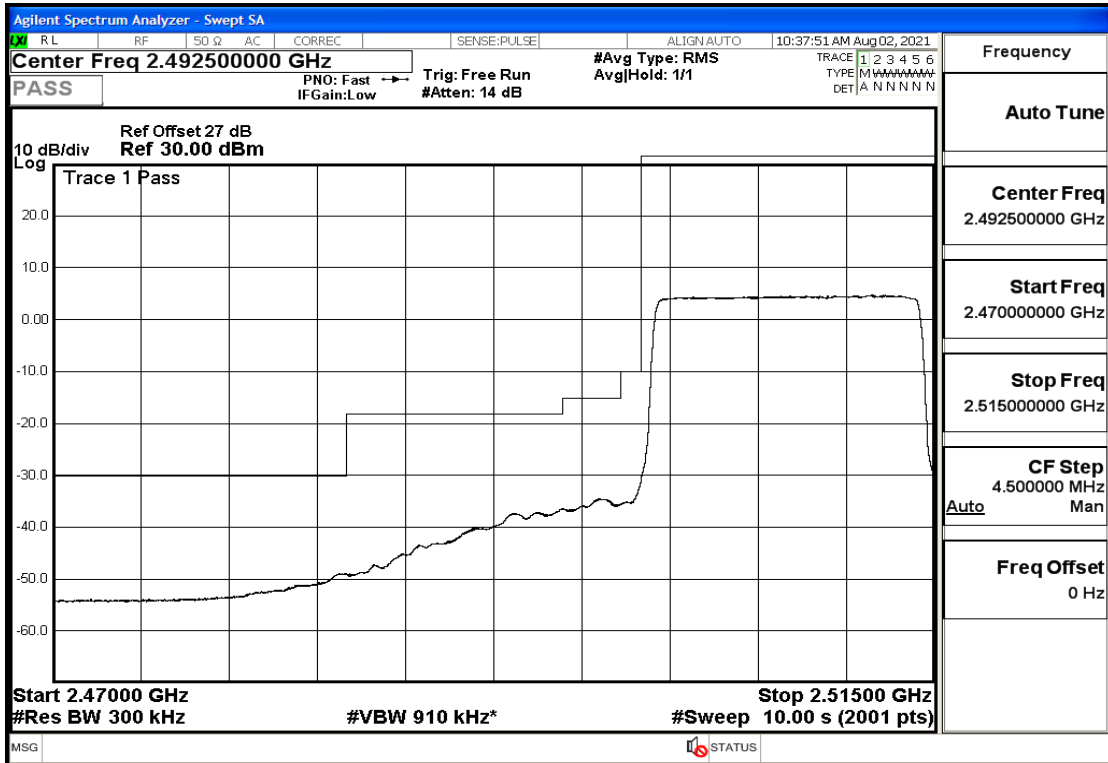

Band7-15-2507.5-16QAM-75#LOW@Pass