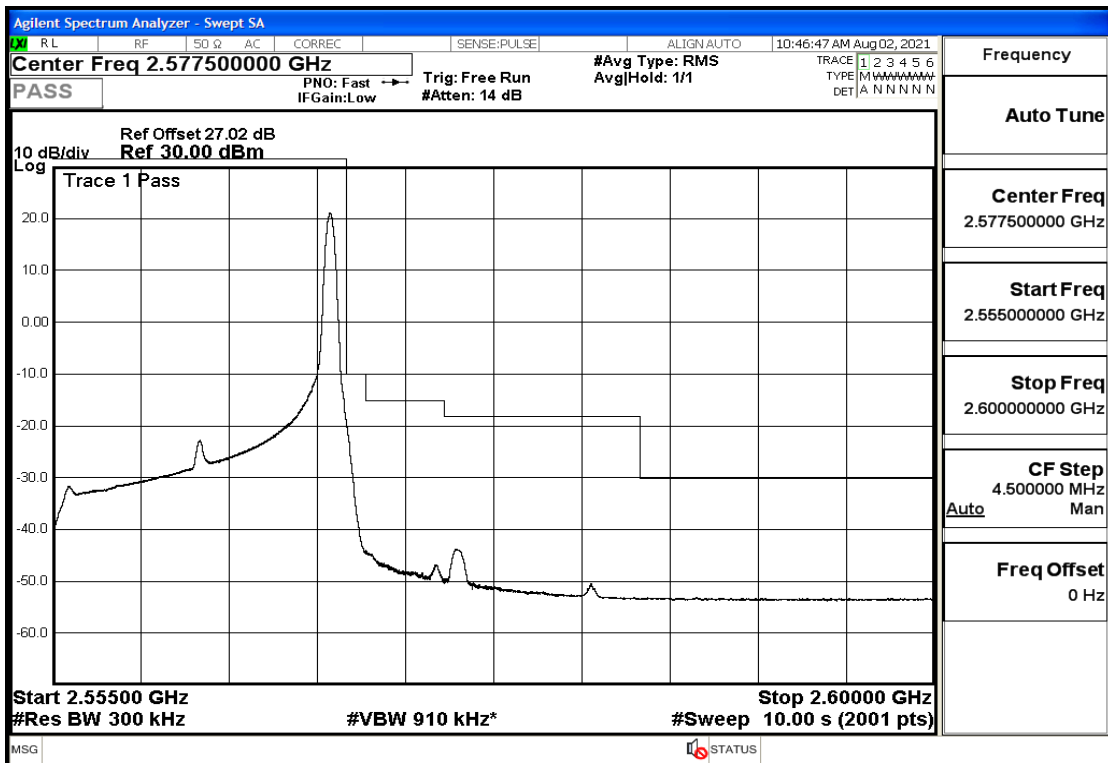

Band7-15-2562.5-16QAM-1#HIGH@Pass