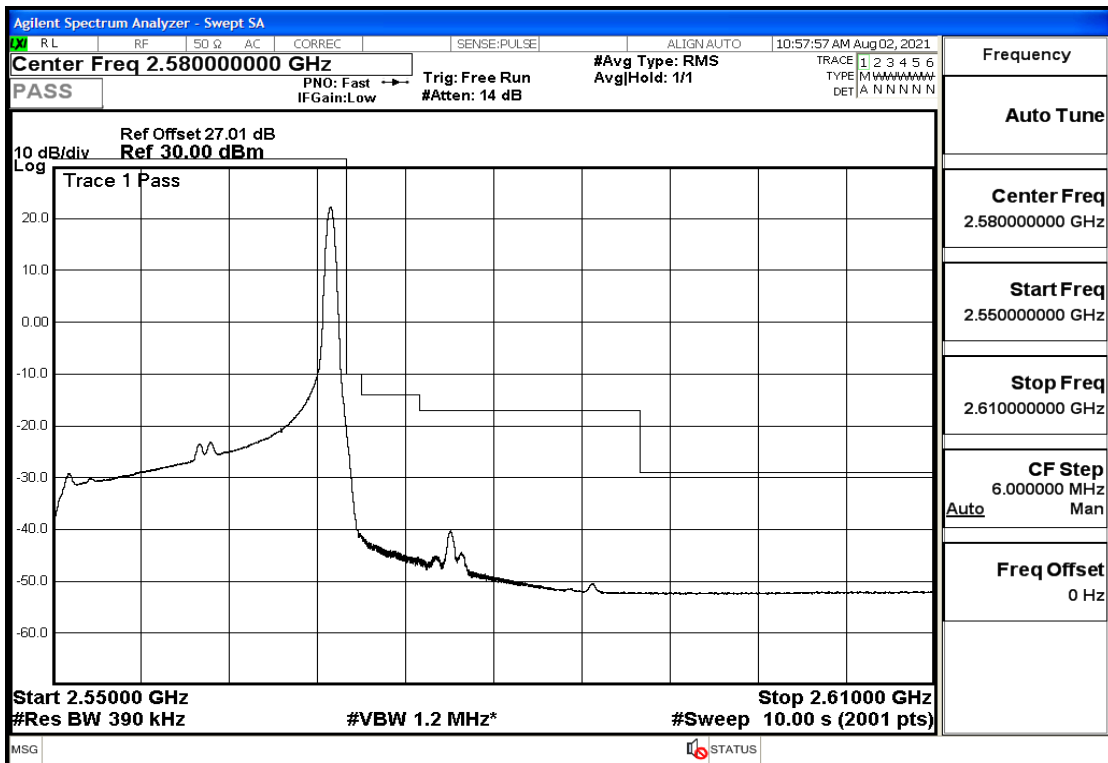

Band7-20-2560-QPSK-1#HIGH@Pass