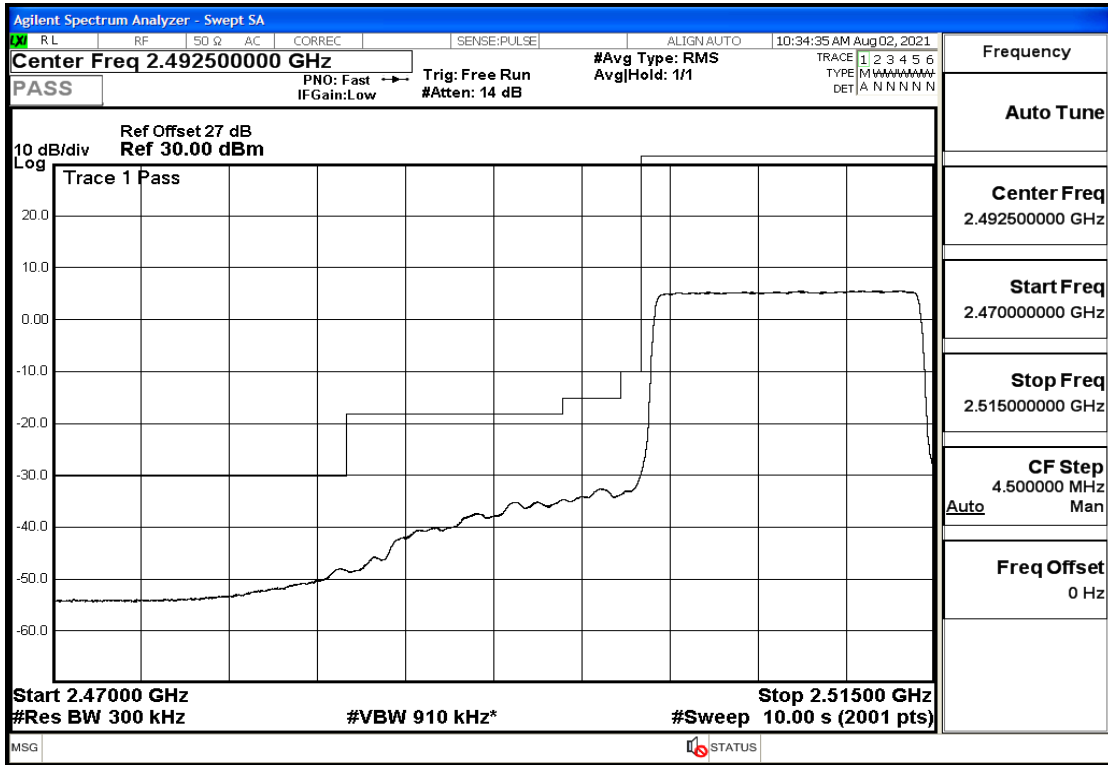

Band7-15-2507.5-QPSK-75#LOW@Pass