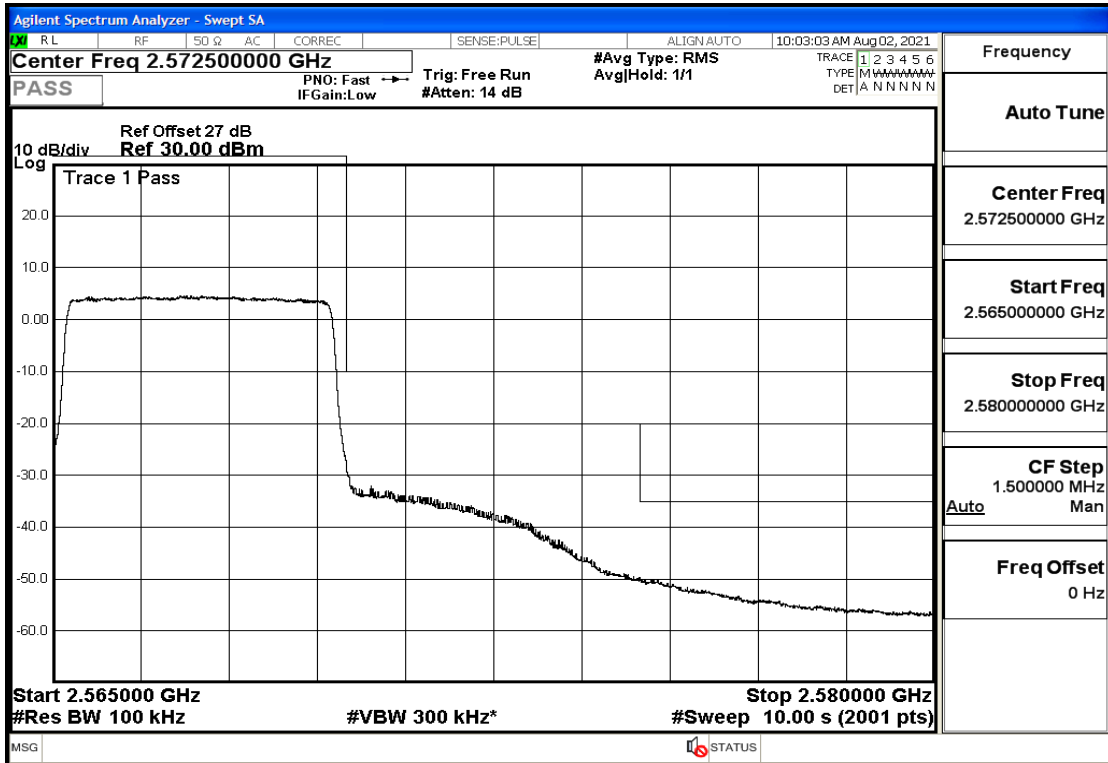

Band7-5-2567.5-16QAM-25#LOW@Pass