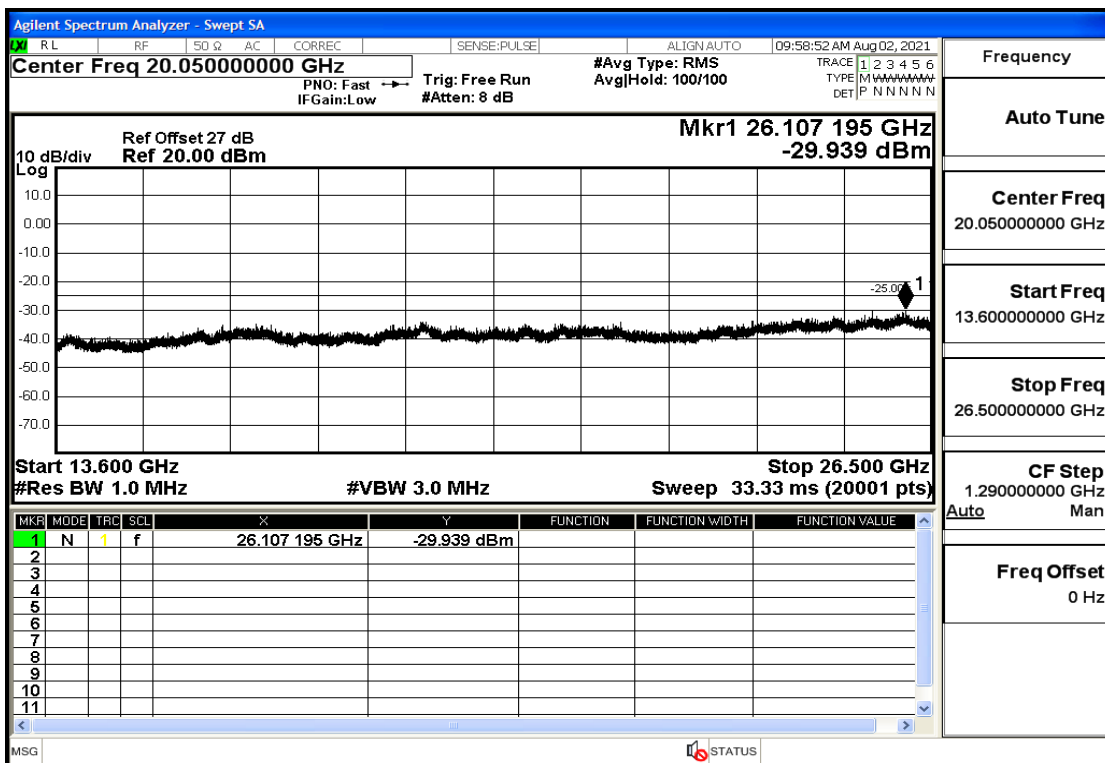

OB7-5-2535-QPSK-1#HIGH@13.6GHz-26.5GHz@Pass