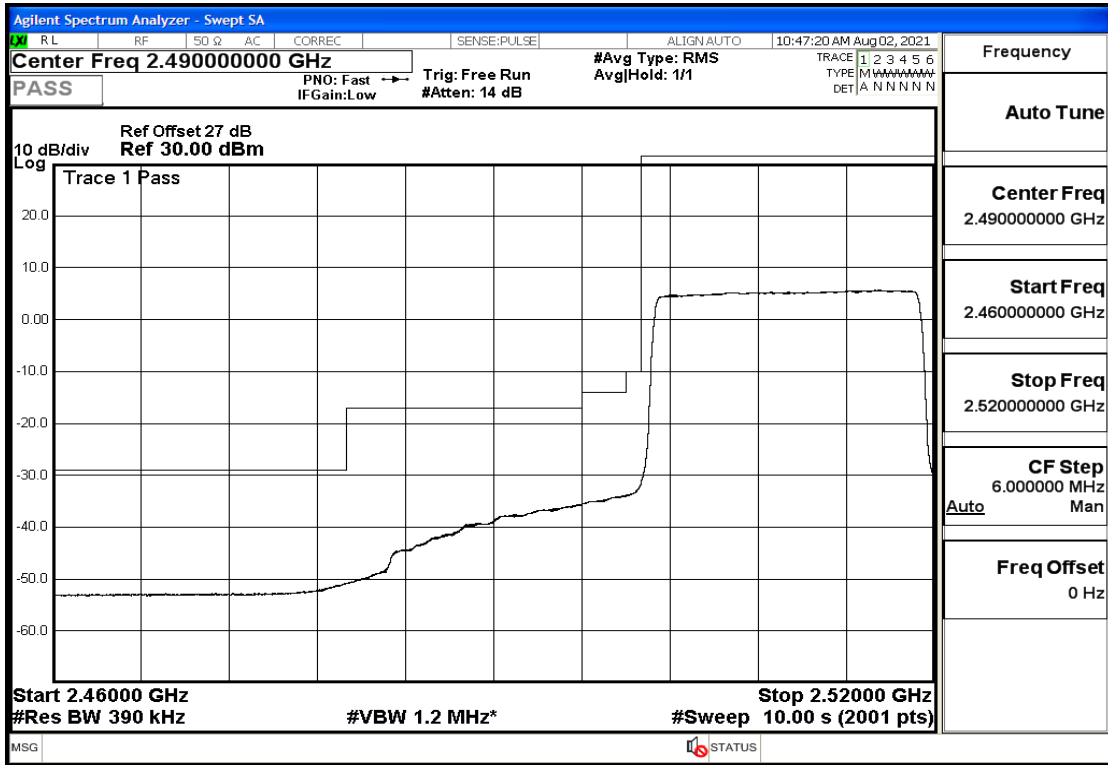

Band7-20-2510-QPSK-100#LOW@Pass