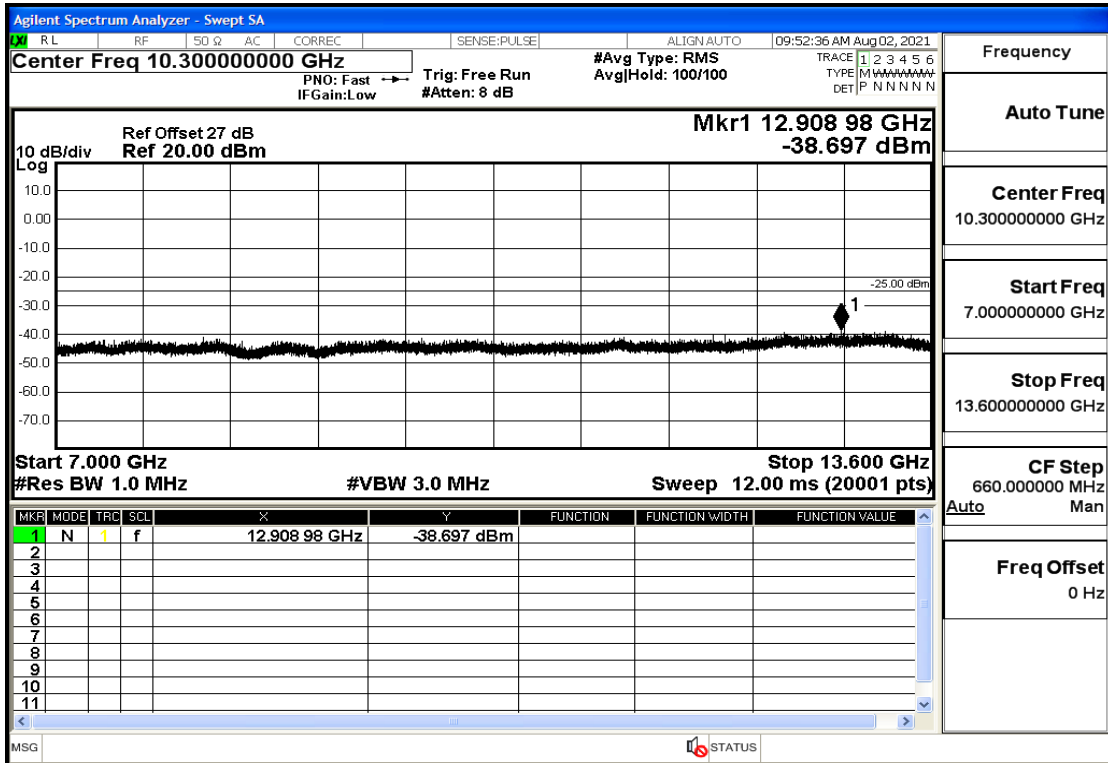

OB7-5-2502.5-QPSK-25#LOW@7GHz-13.6GHz@Pass