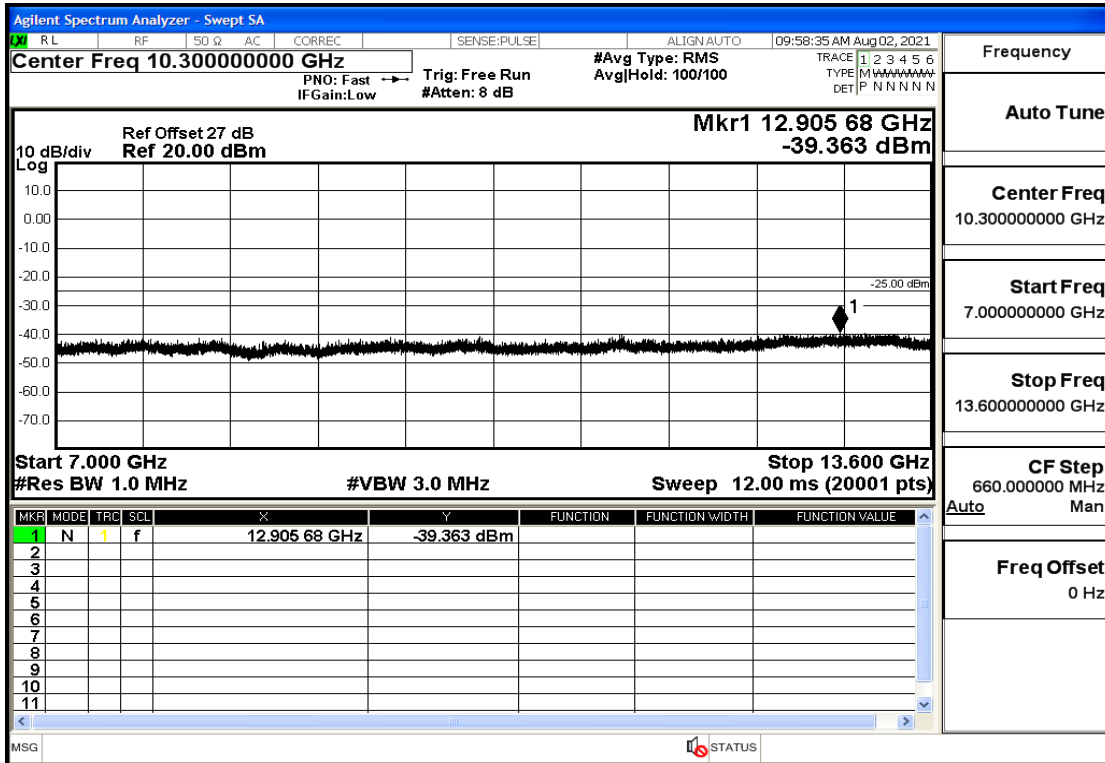

OB7-5-2535-QPSK-1#HIGH@7GHz-13.6GHz@Pass