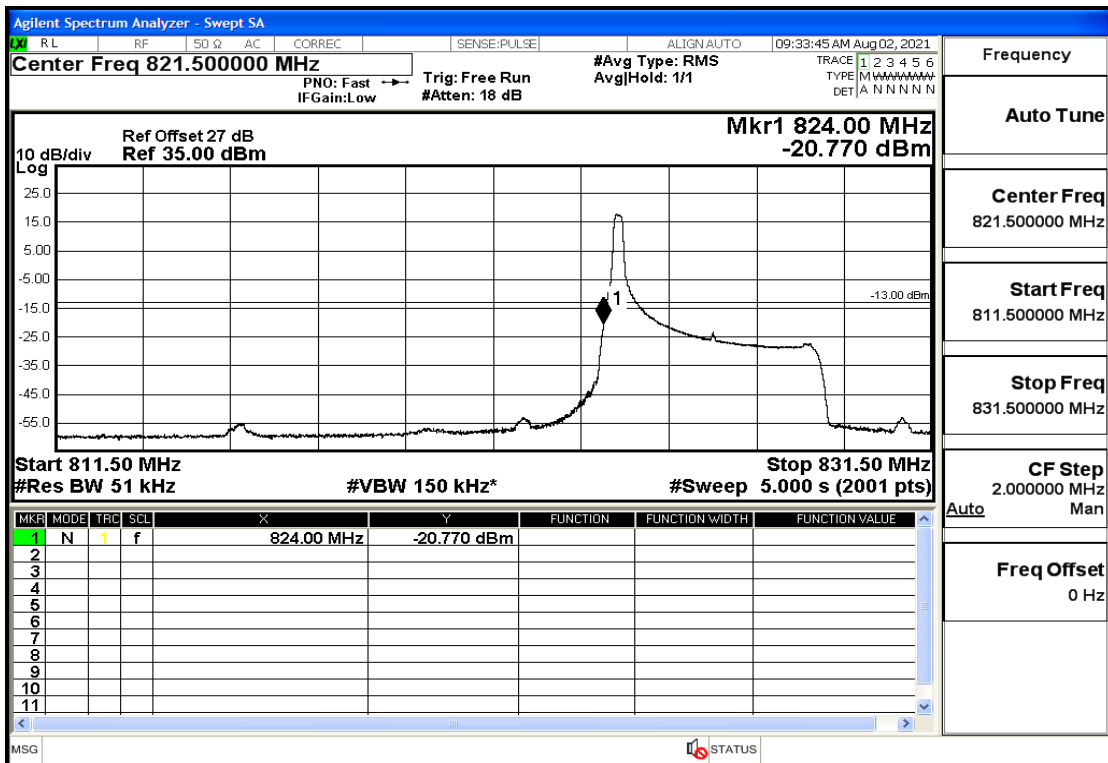

Band5-5-826.5-QPSK-1#LOW@Pass