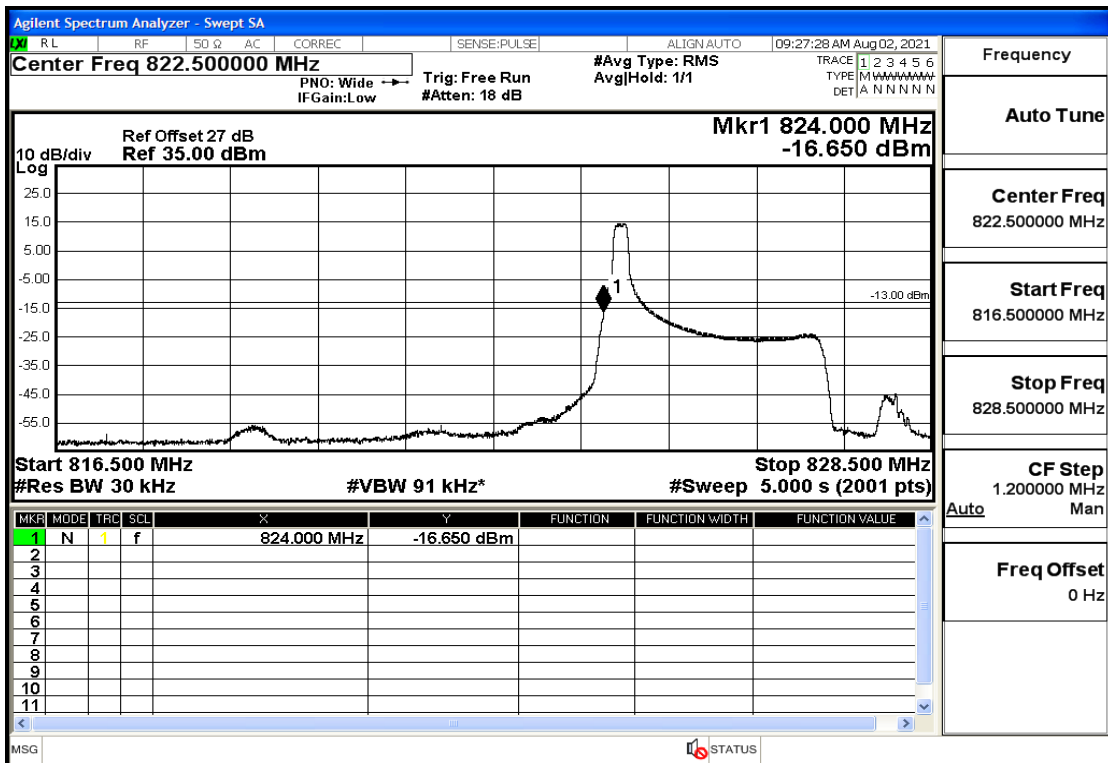

Band5-3-825.5-16QAM-1#LOW@Pass