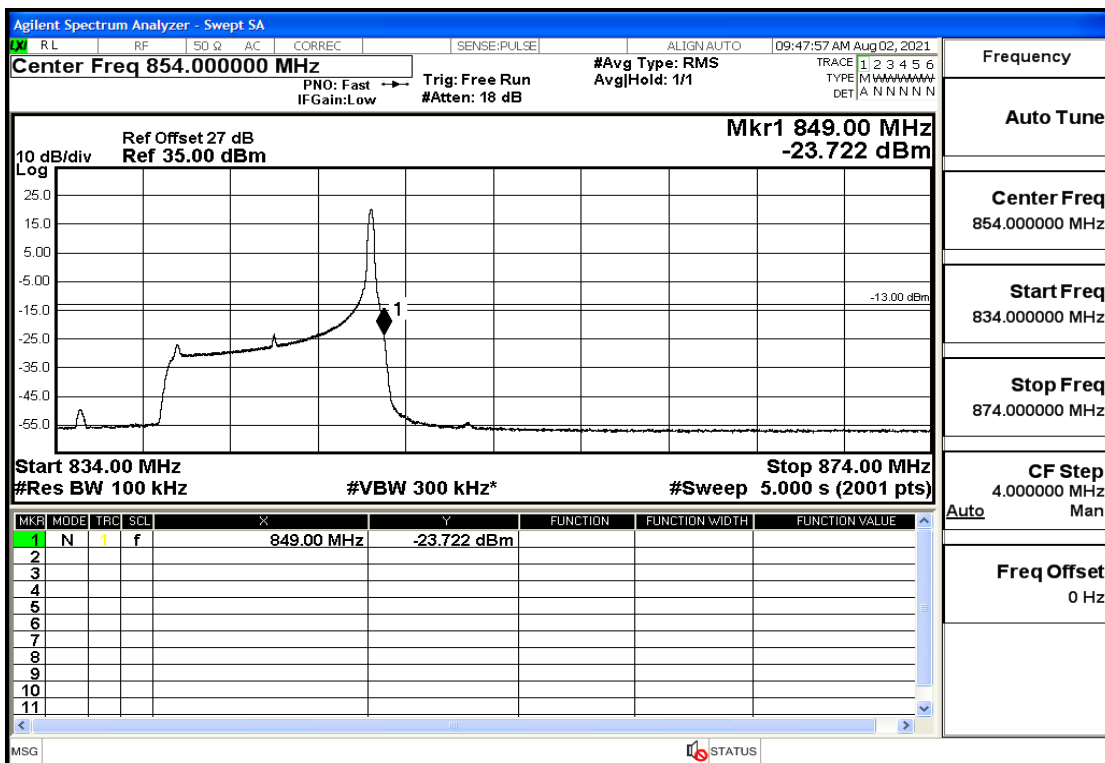

Band5-10-844-QPSK-1#HIGH@Pass