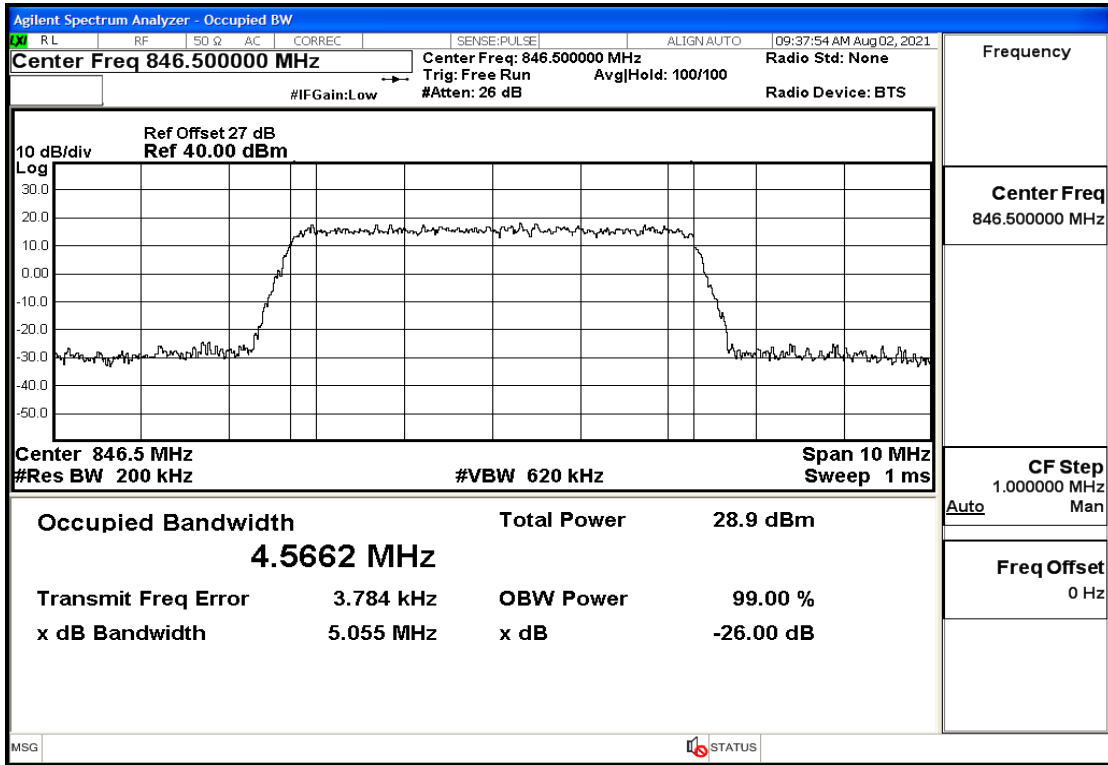

Band5-5-846.5-QPSK-25#LOW@26dB and 99PCT Bandwidth