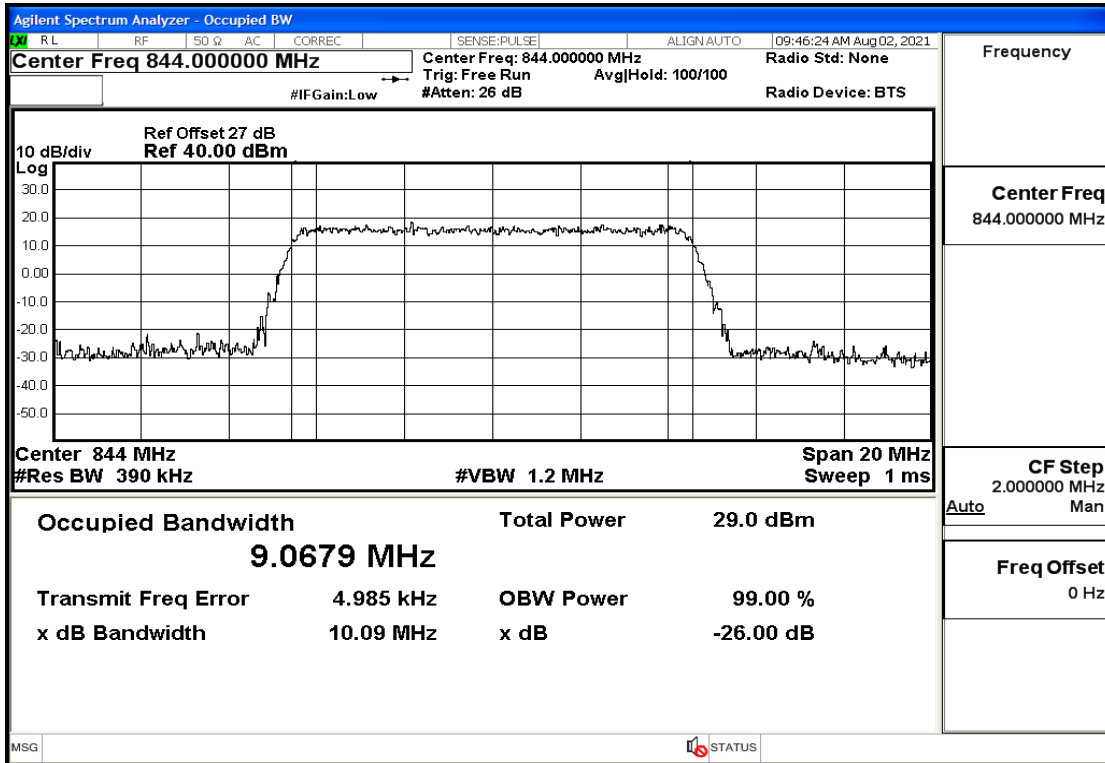

Band5-10-844-QPSK-50#LOW@26dB and 99PCT Bandwidth