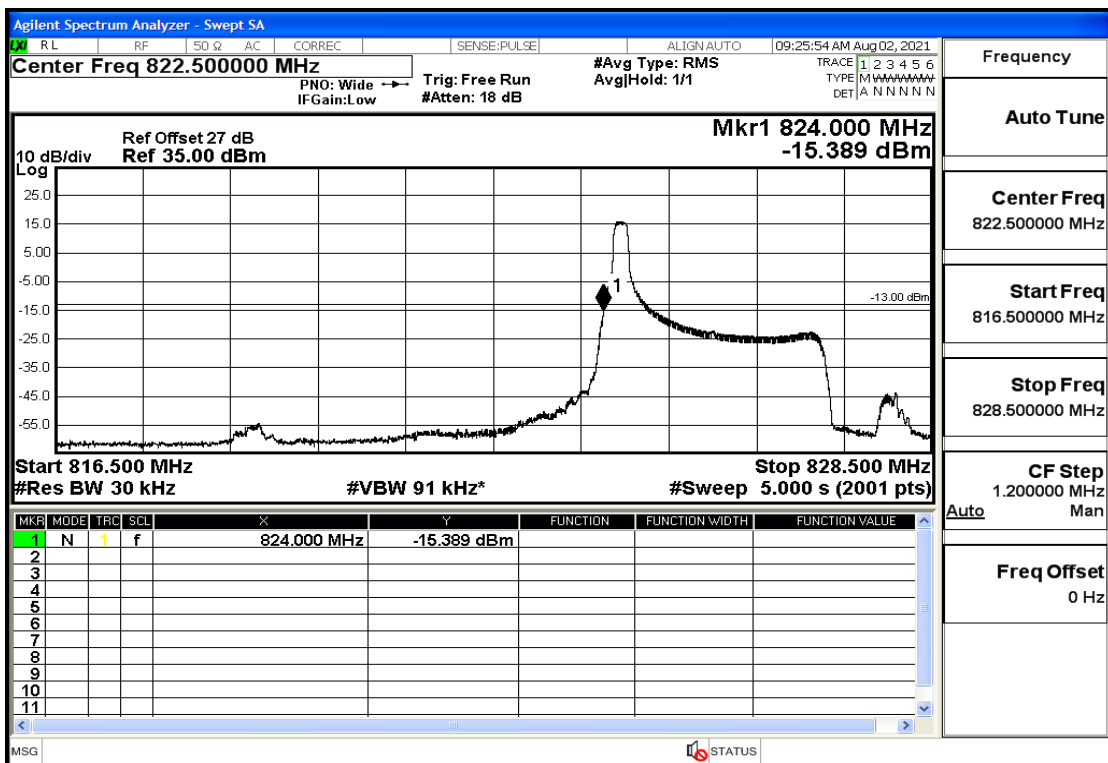

Band5-3-825.5-QPSK-1#LOW@Pass