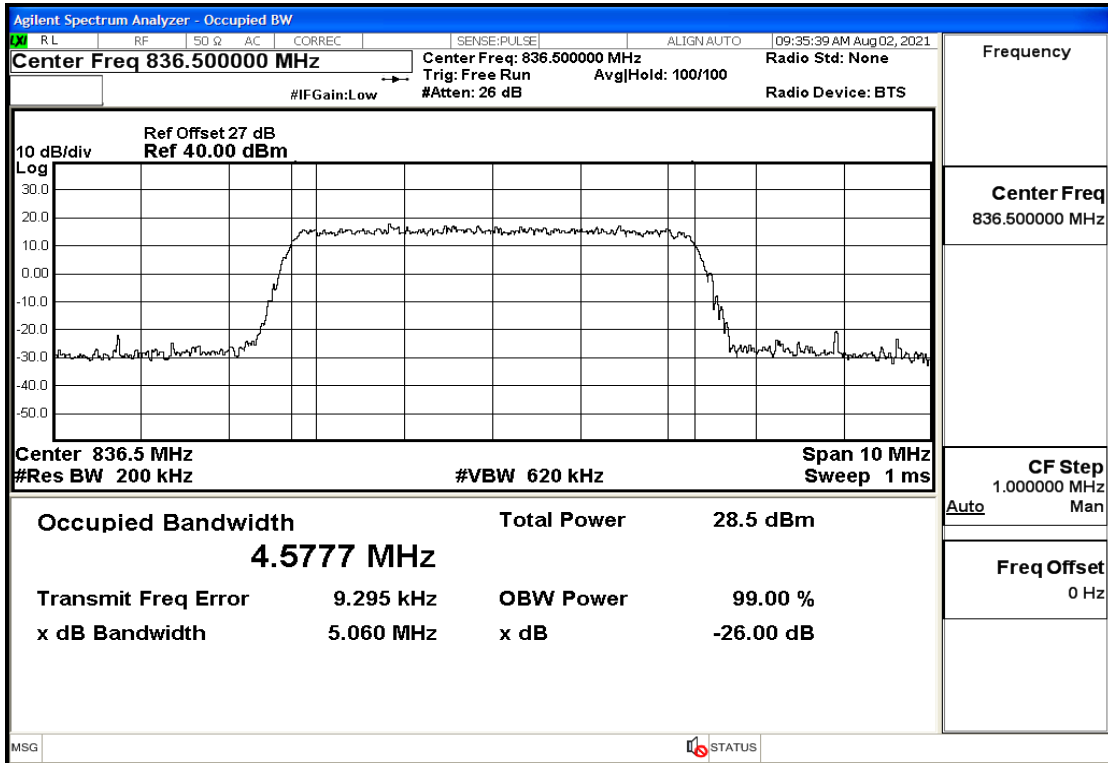

Band5-5-826.5-QPSK-25#LOW@26dB and 99PCT Bandwidth

Band5-5-826.5-16QAM-25#LOW@26dB and 99PCT Bandwidth

Band5-5-836.5-QPSK-25#LOW@26dB and 99PCT Bandwidth

Band5-5-836.5-16QAM-25#LOW@26dB and 99PCT Bandwidth