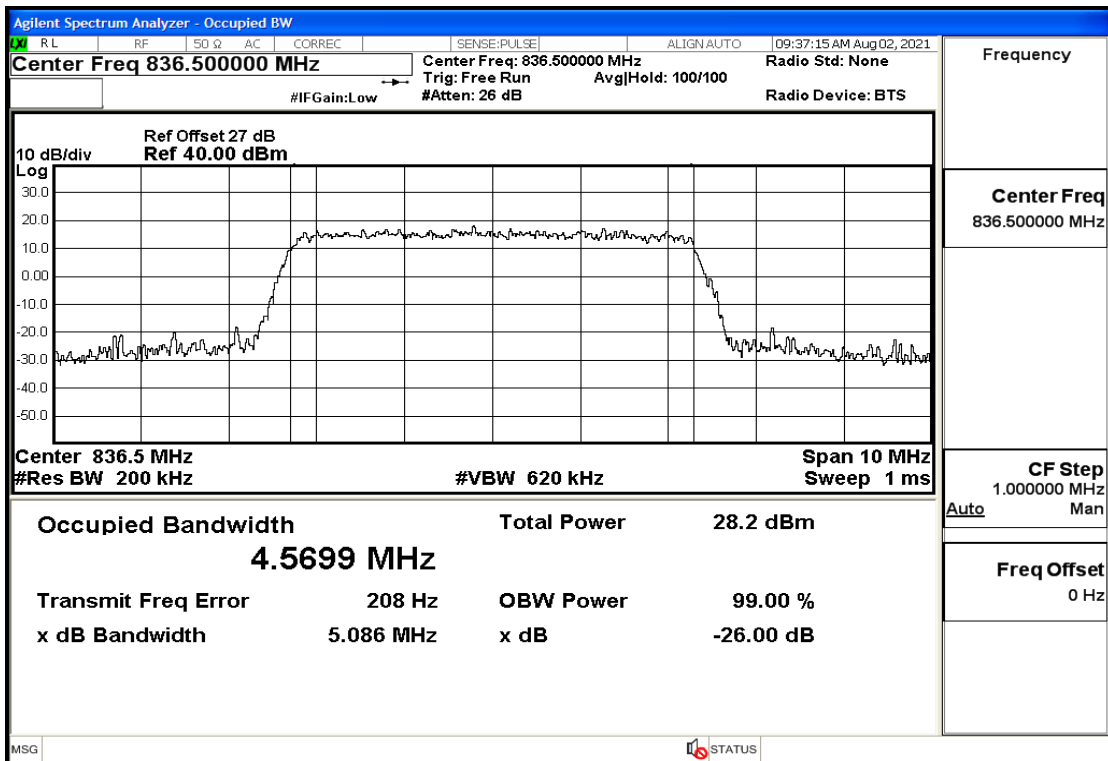

Band5-5-826.5-QPSK-25#LOW@26dB and 99PCT Bandwidth

Band5-5-826.5-16QAM-25#LOW@26dB and 99PCT Bandwidth

Band5-5-836.5-QPSK-25#LOW@26dB and 99PCT Bandwidth

Band5-5-836.5-16QAM-25#LOW@26dB and 99PCT Bandwidth