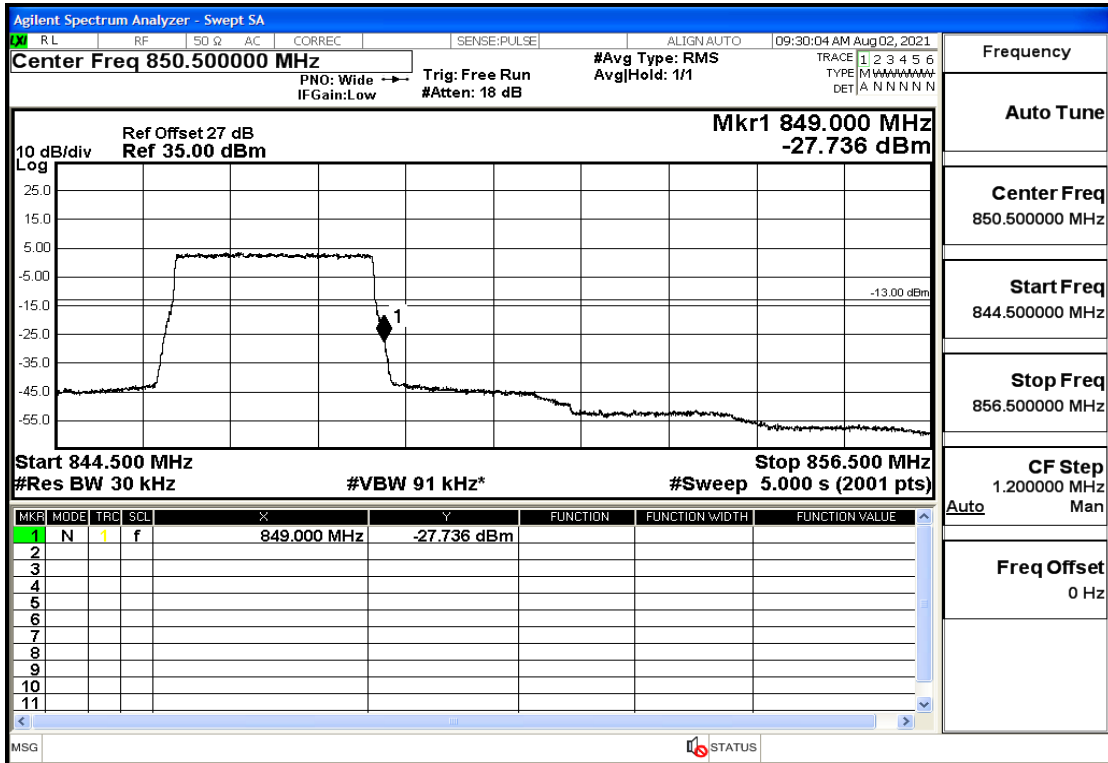

## RF Test Data for LTE (Conducted Measurement)

**Product Name: Mobile phone**

**Trade Mark: PCD**

**Test Model: P60**

**Sample ID: TZ210702434-1#**

**FCC ID: 2ALJJP60**

Band5-1.4-848.3-16QAM-1#HIGH@Pass

Band5-3-825.5-QPSK-15#LOW@Pass

Band5-3-825.5-QPSK-1#LOW@Pass

Band5-3-825.5-16QAM-15#LOW@Pass

Band5-3-825.5-16QAM-1#LOW@Pass

Band5-3-847.5-QPSK-15#LOW@Pass

Band5-3-847.5-QPSK-1#HIGH@Pass