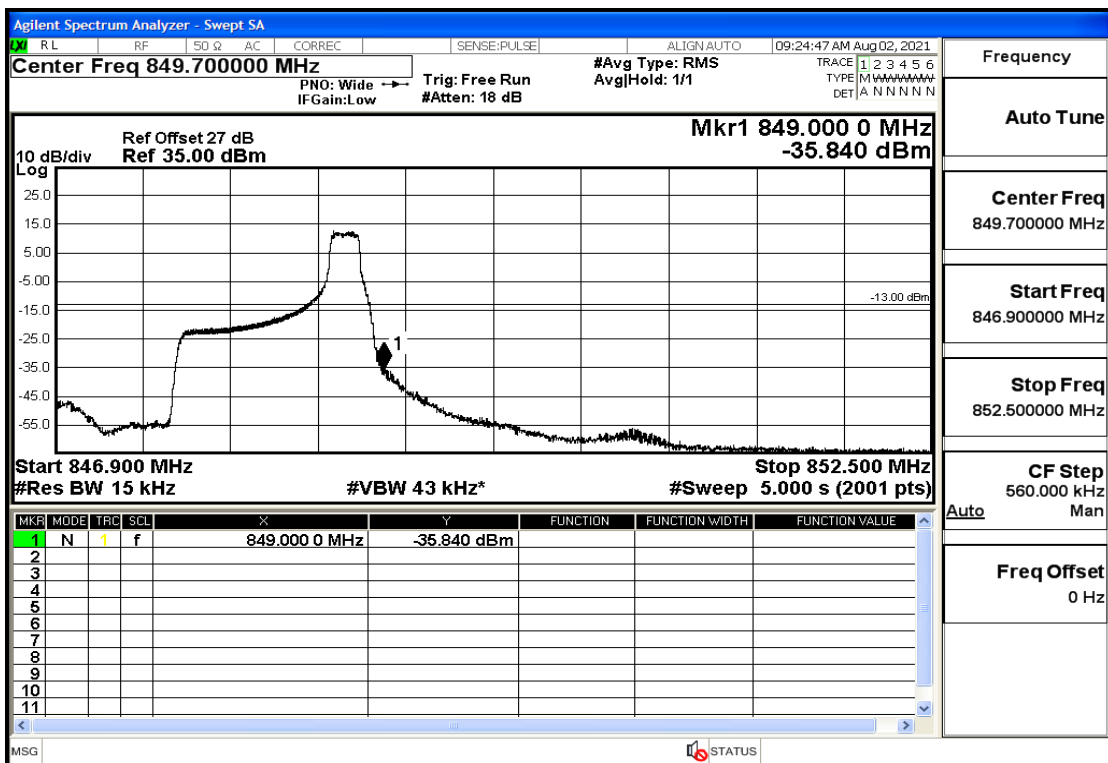

Band5-1.4-848.3-16QAM-1#HIGH@Pass