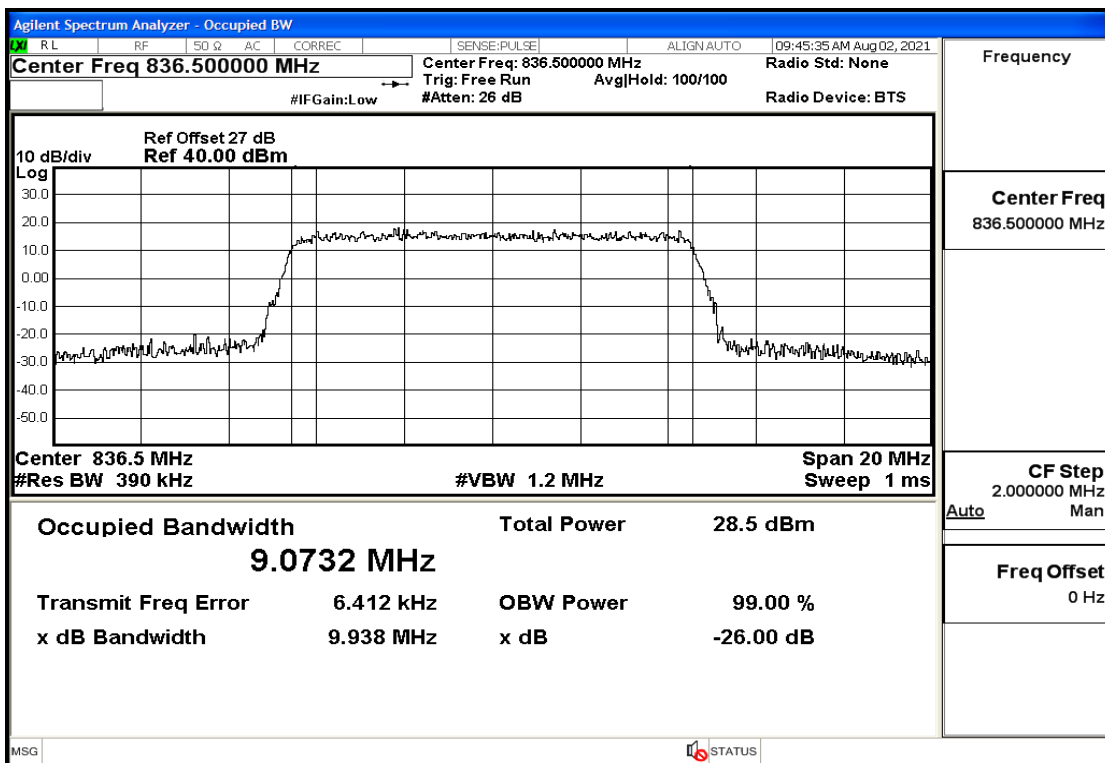

Band5-10-836.5-16QAM-50#LOW@26dB and 99PCT Bandwidth