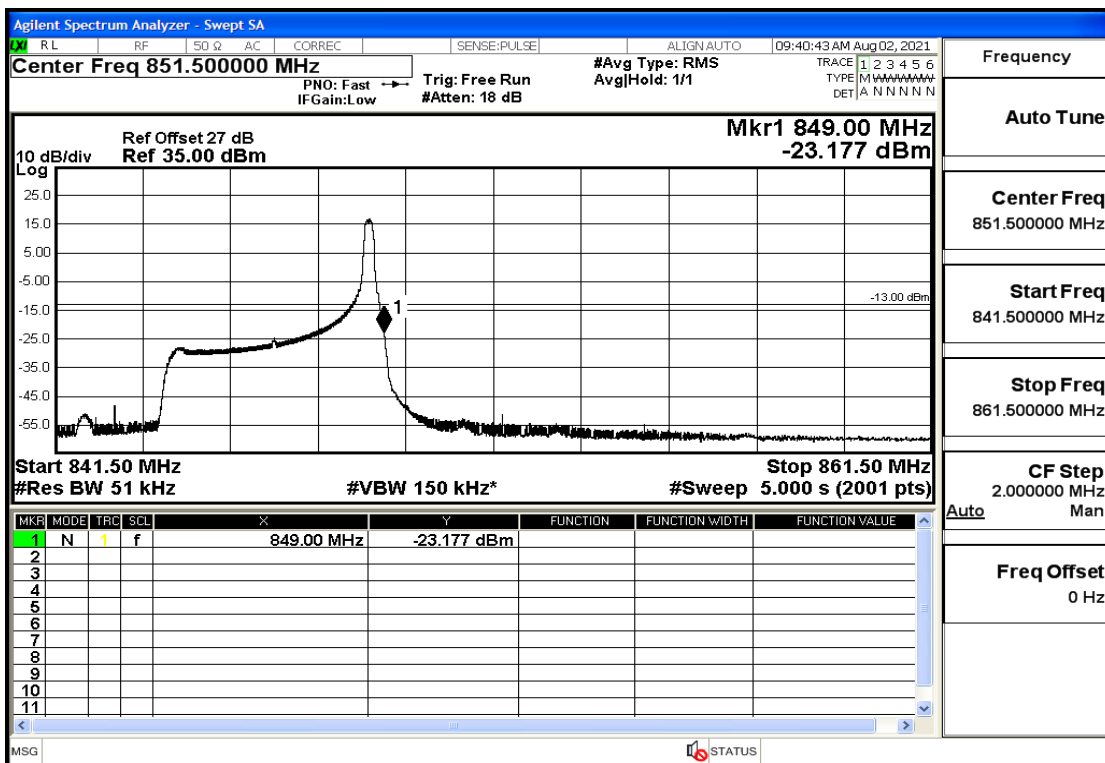

Band5-5-846.5-16QAM-1#HIGH@Pass