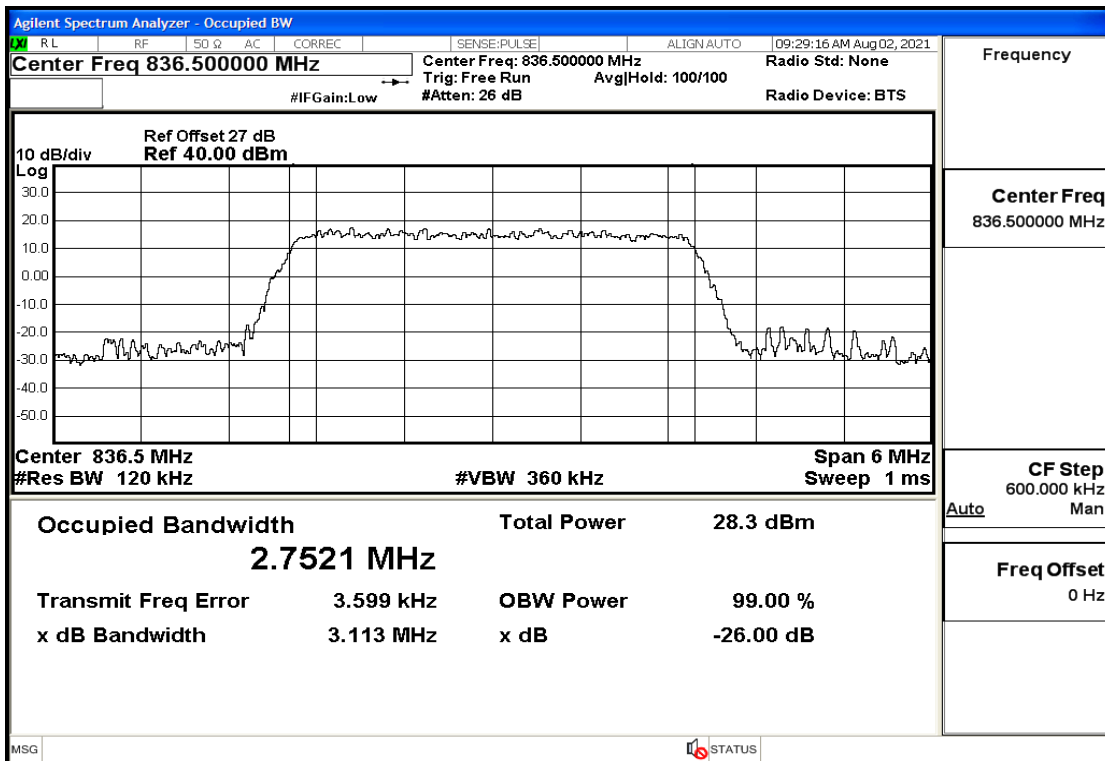

Band5-3-836.5-16QAM-15#LOW@26dB and 99PCT Bandwidth