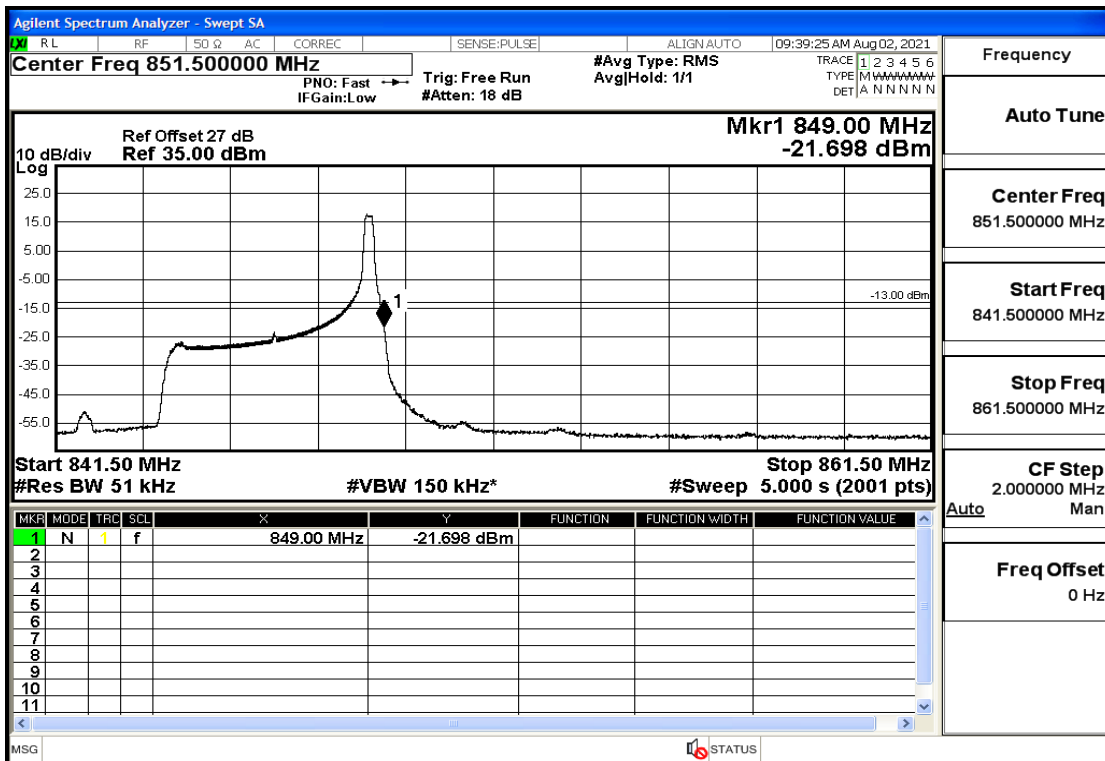

Band5-5-846.5-QPSK-1#HIGH@Pass