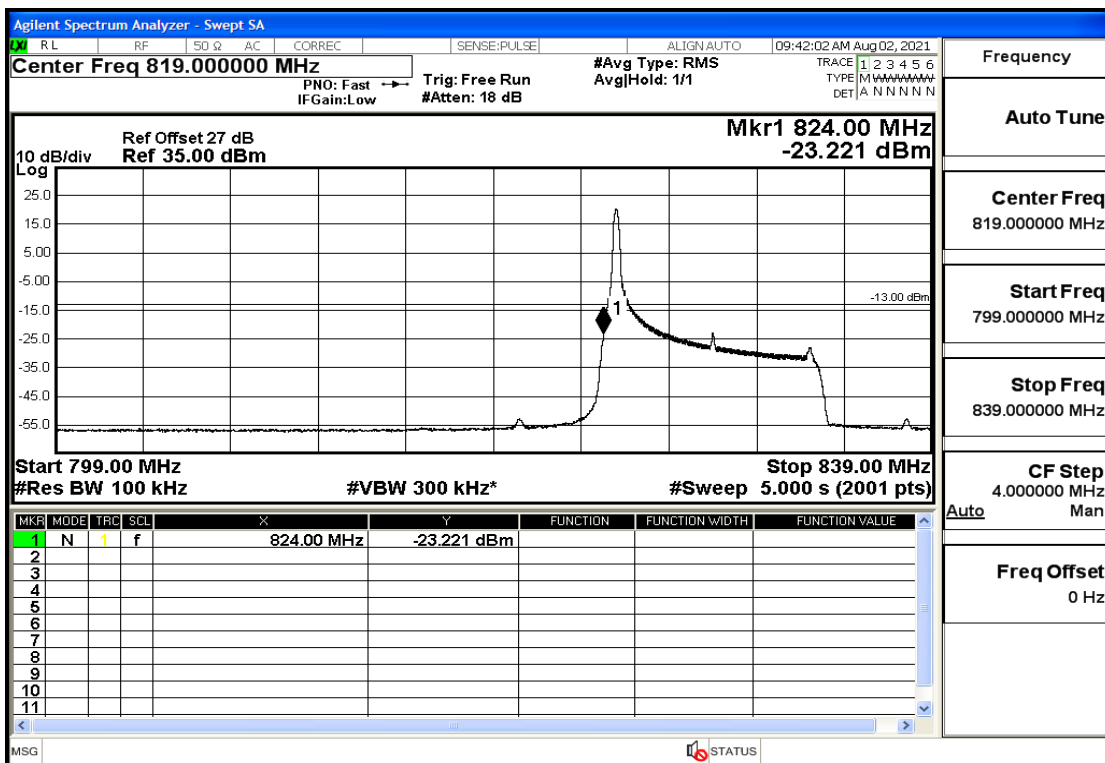

Band5-10-829-QPSK-1#LOW@Pass