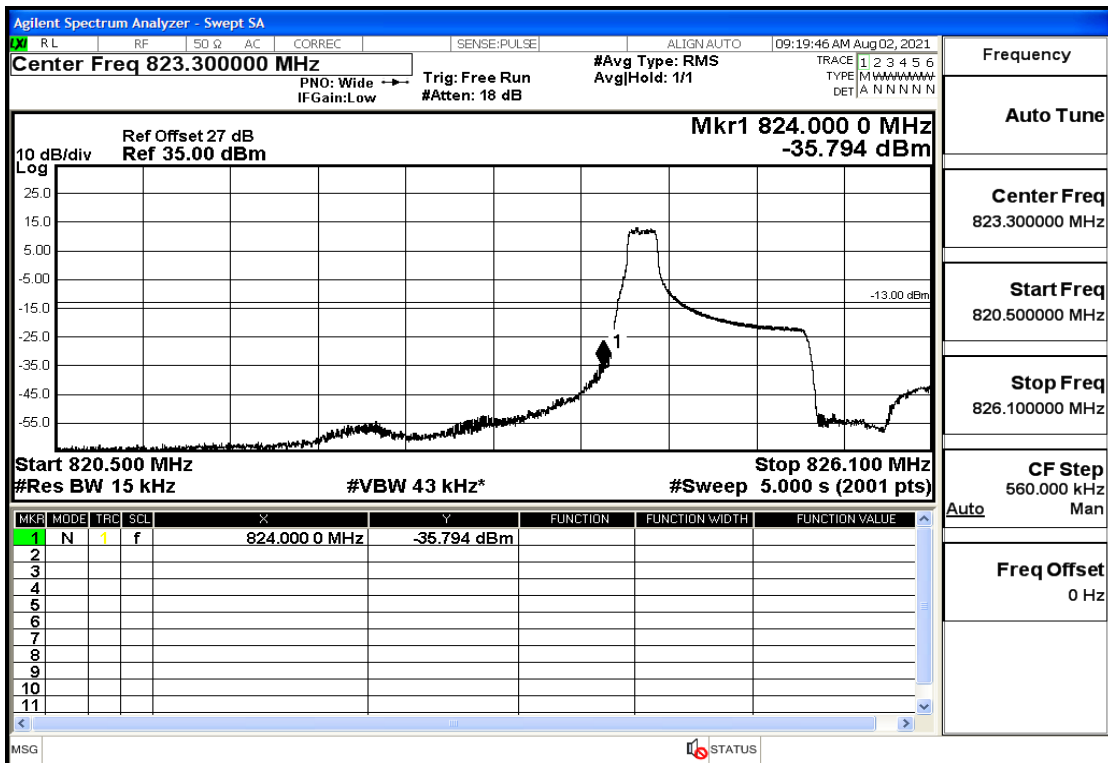

Band5-1.4-824.7-16QAM-1#LOW@Pass