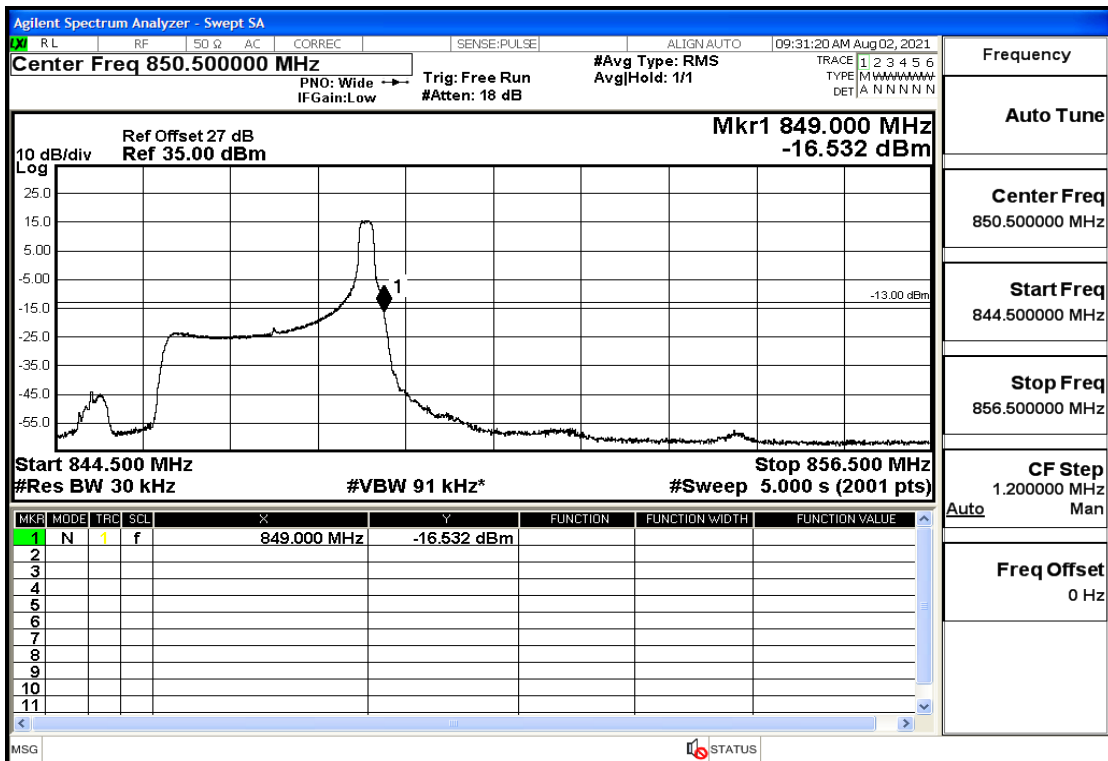

Band5-3-847.5-QPSK-1#HIGH@Pass