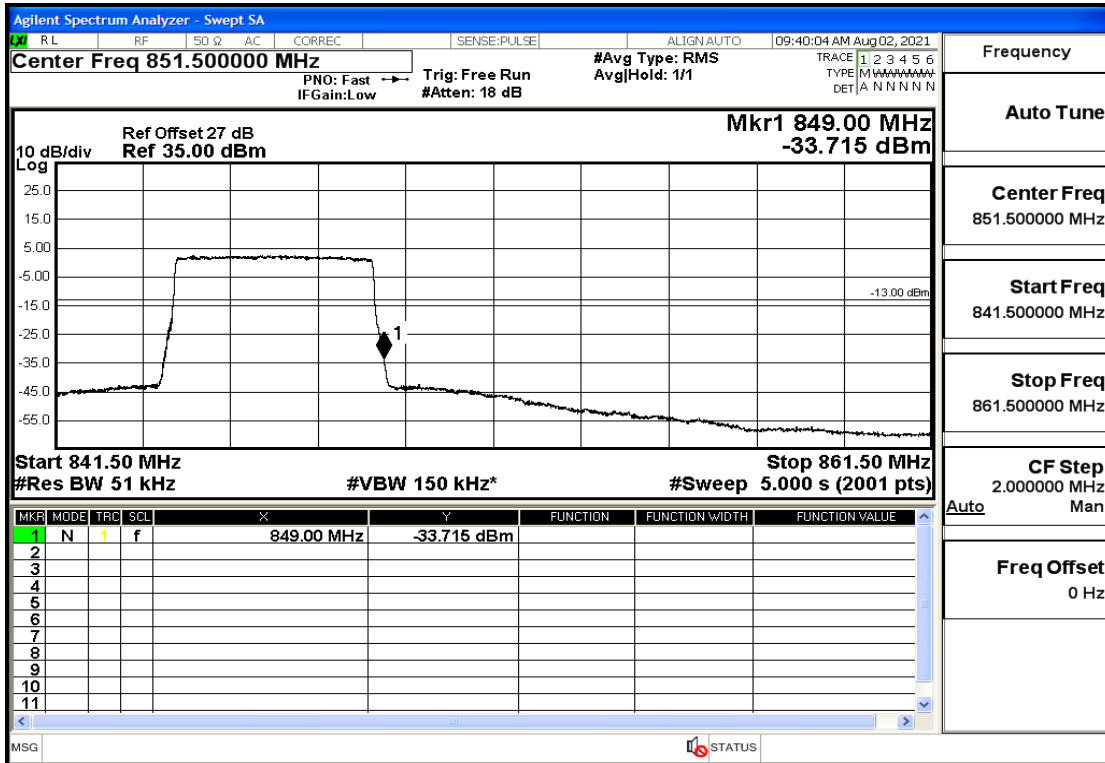

Band5-5-846.5-16QAM-25#LOW@Pass