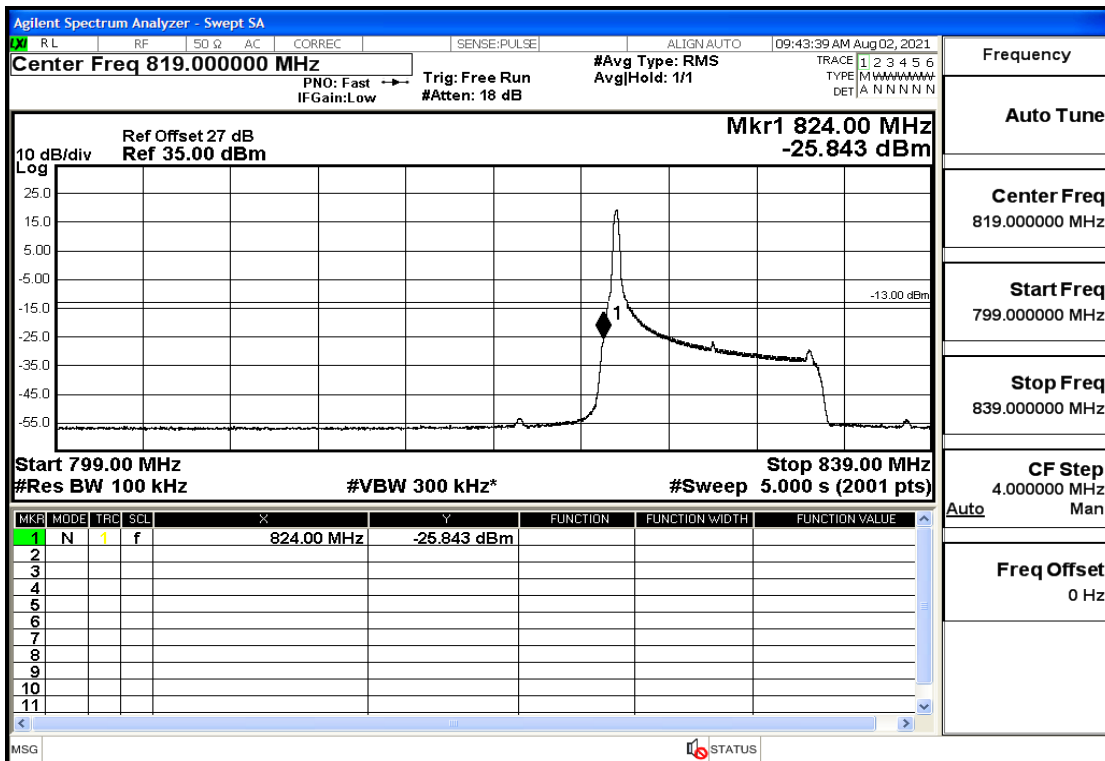

Band5-10-829-16QAM-1#LOW@Pass