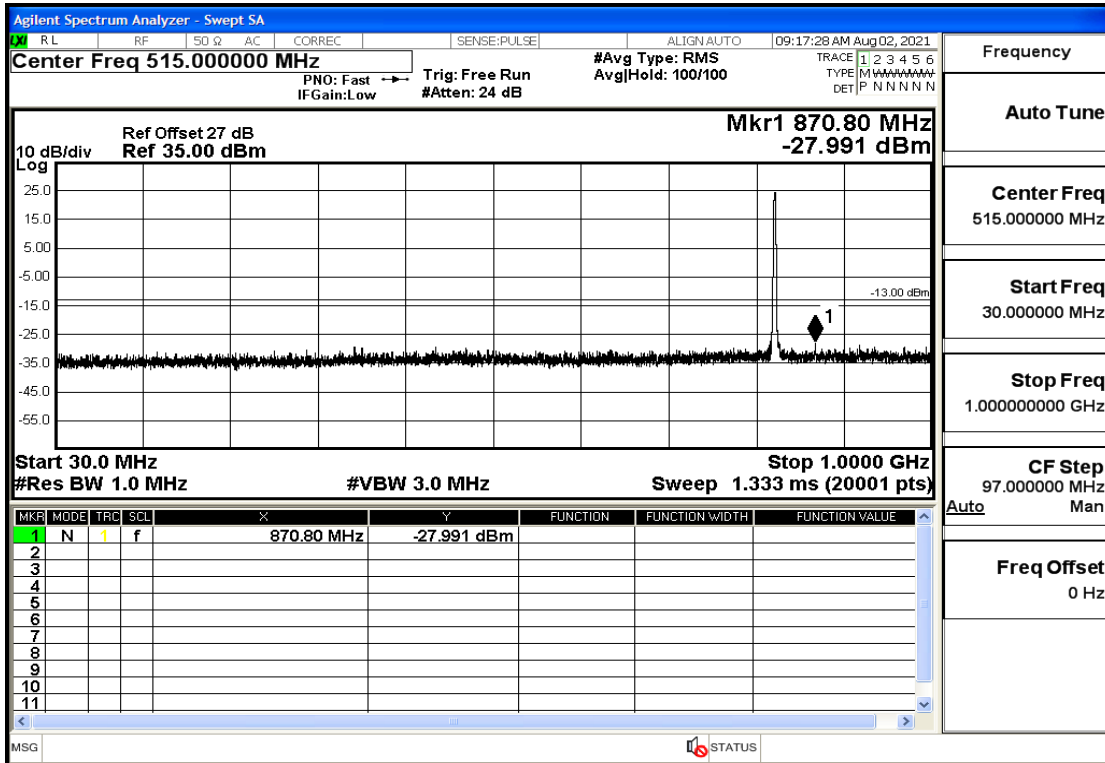

OB5-1.4-824.7-QPSK-6#LOW@30mHz-1GHz@Pass