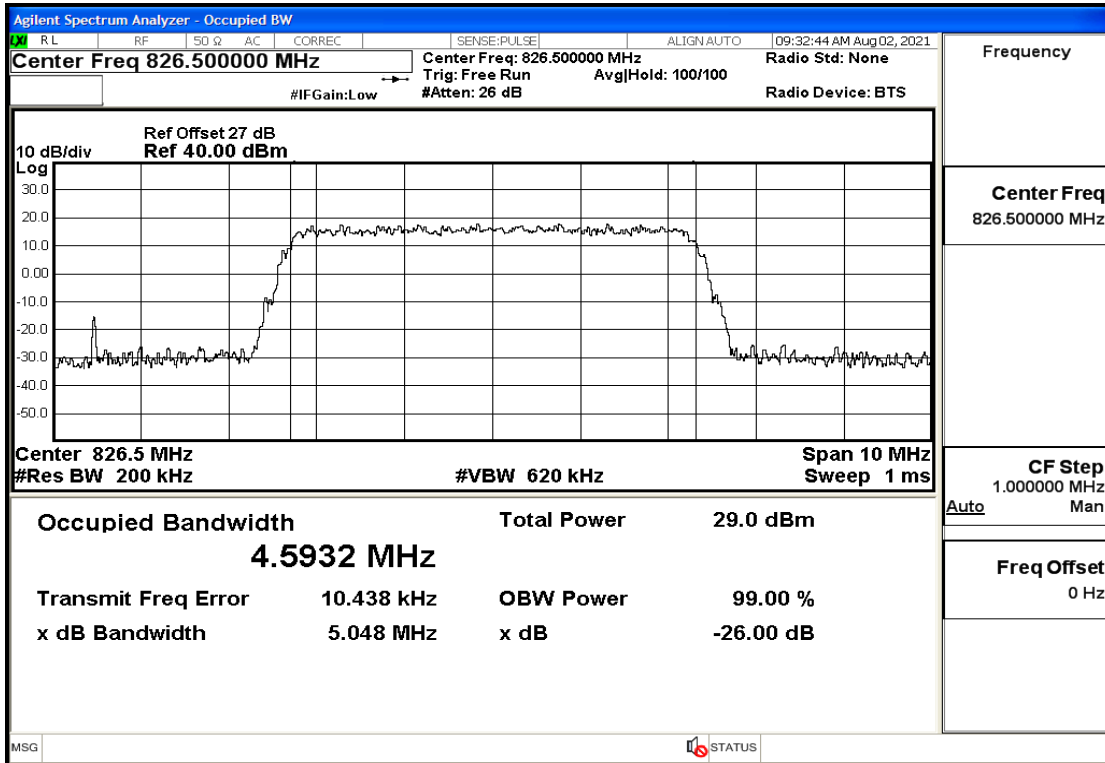

Band5-5-826.5-QPSK-25#LOW@26dB and 99PCT Bandwidth