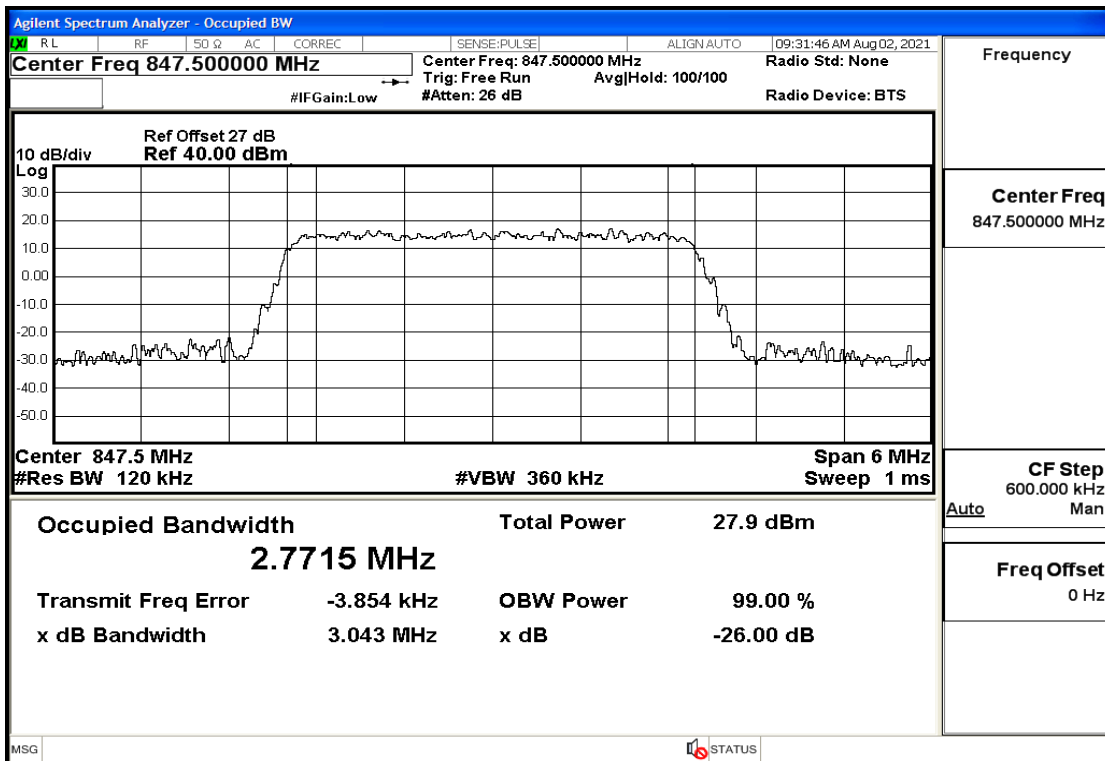

Band5-3-836.5-QPSK-15#LOW@26dB and 99PCT Bandwidth

Band5-3-836.5-16QAM-15#LOW@26dB and 99PCT Bandwidth

Band5-3-847.5-QPSK-15#LOW@26dB and 99PCT Bandwidth

Band5-3-847.5-16QAM-15#LOW@26dB and 99PCT Bandwidth