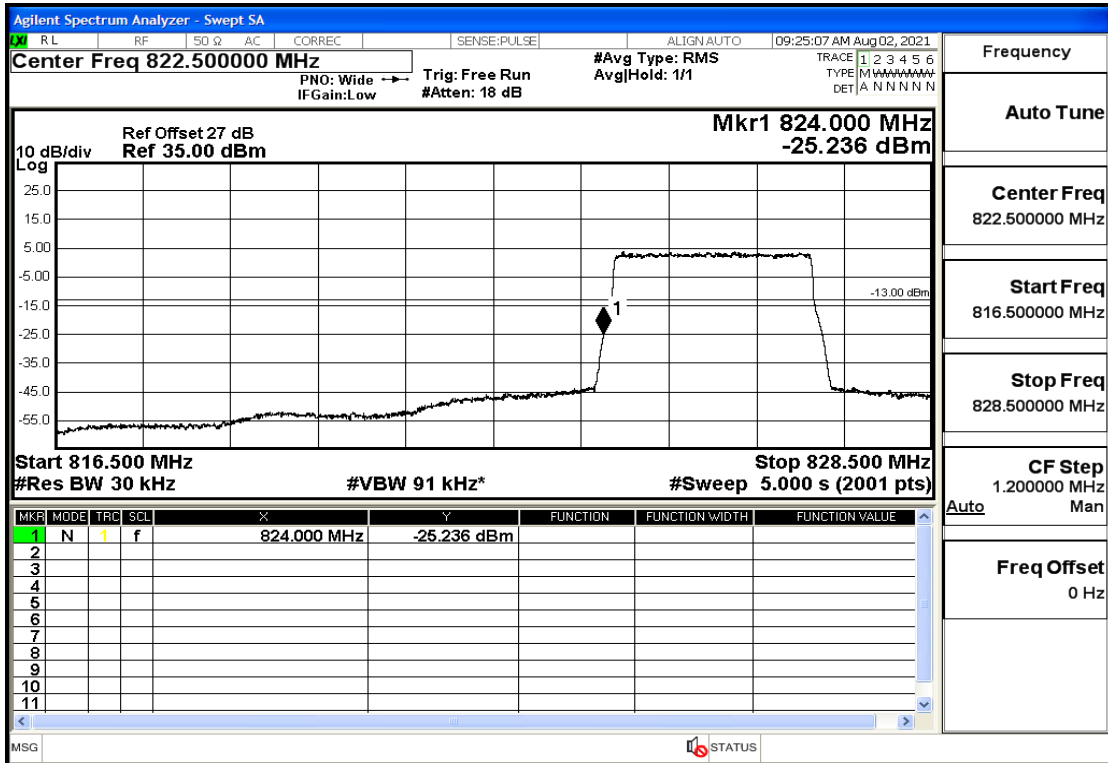

Band5-3-825.5-QPSK-15#LOW@Pass