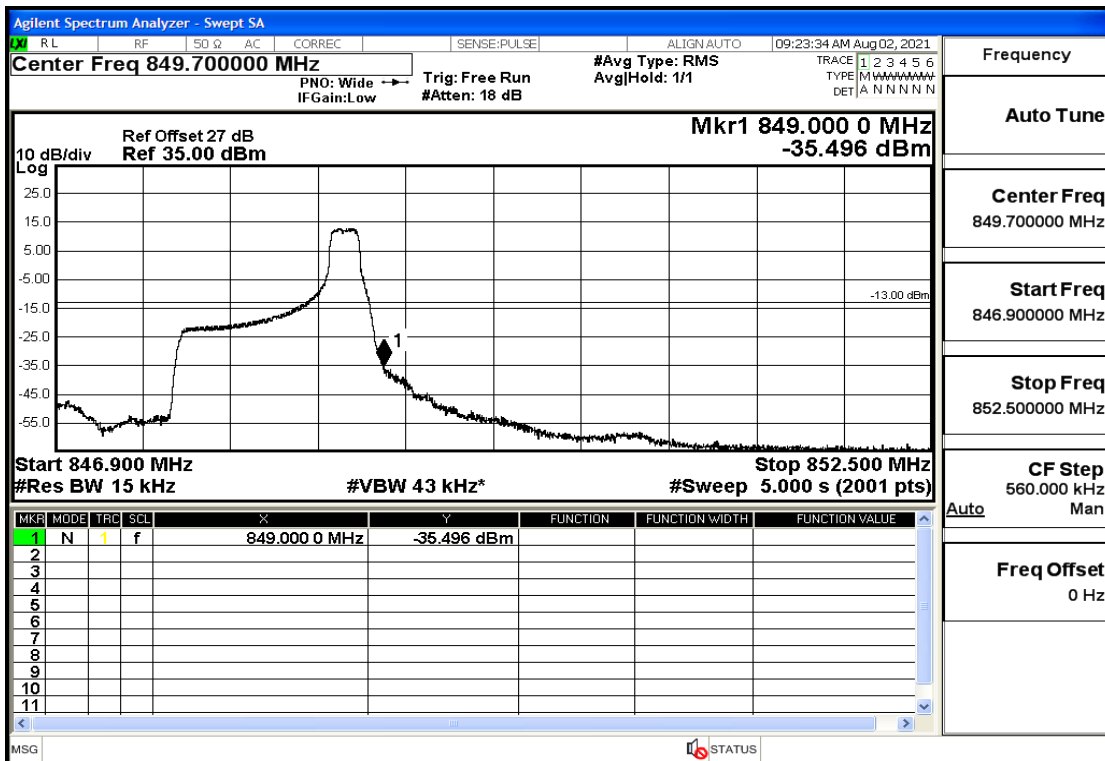

Band5-1.4-848.3-QPSK-1#HIGH@Pass