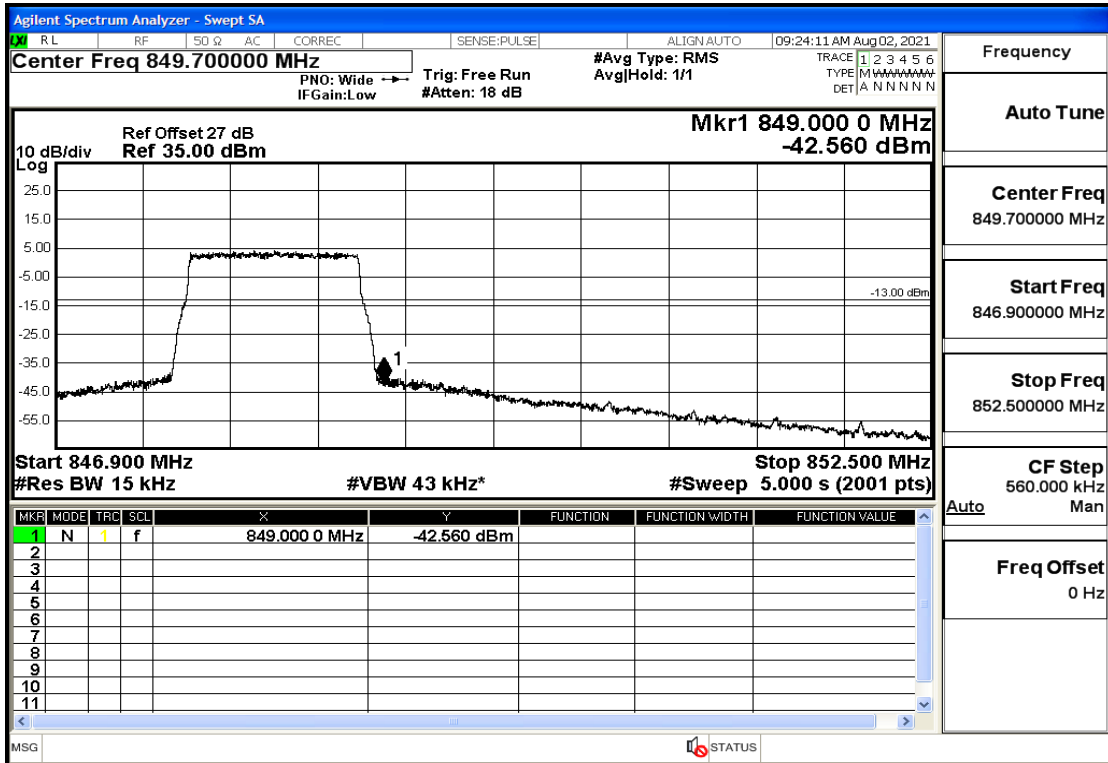

Band5-1.4-848.3-16QAM-6#LOW@Pass