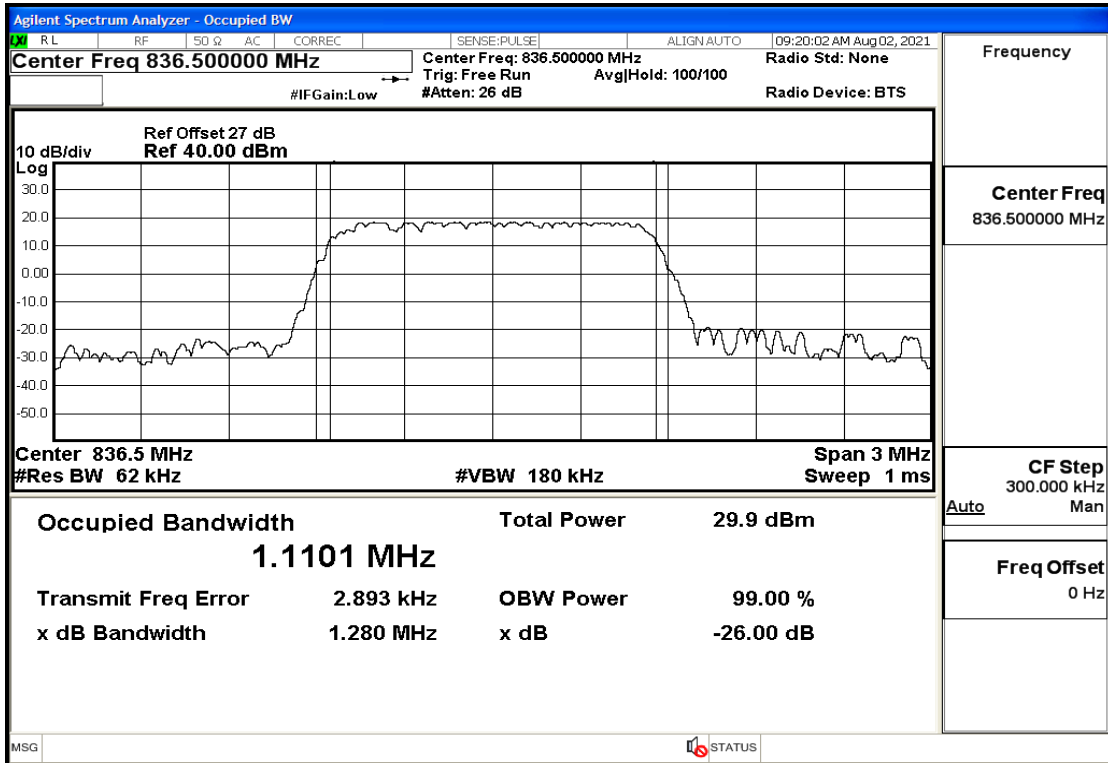

Band5-1.4-836.5-QPSK-6#LOW@26dB and 99PCT Bandwidth