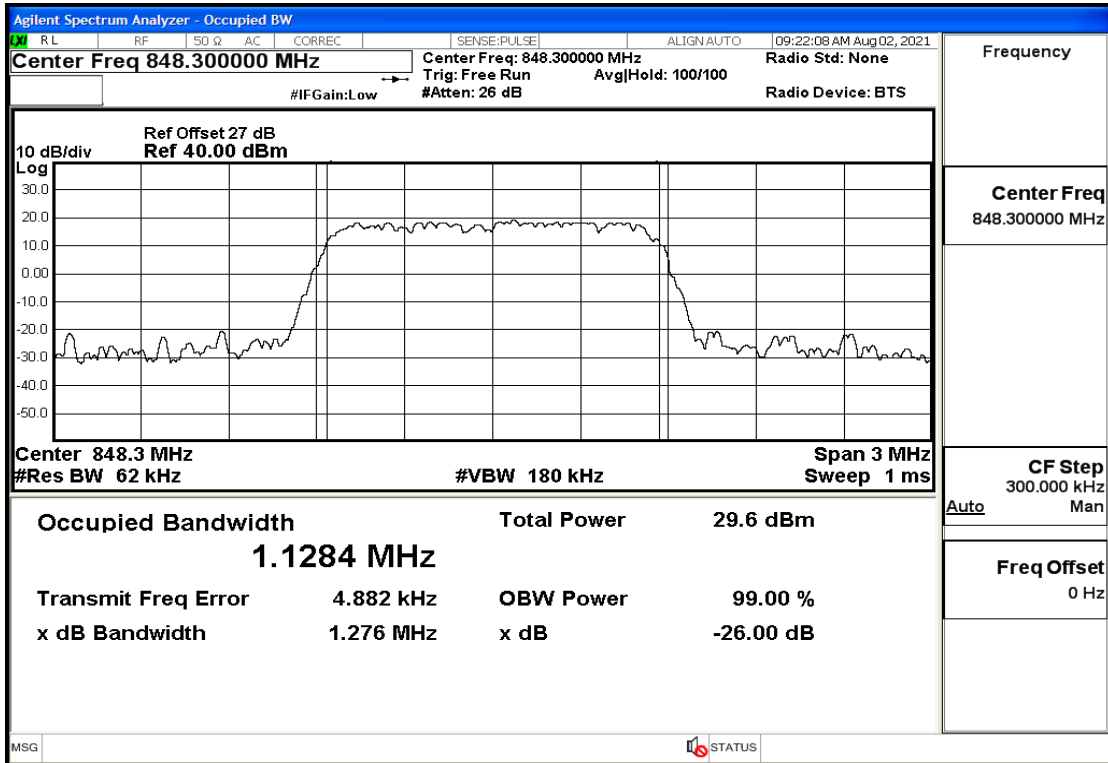

Band5-1.4-848.3-QPSK-6#LOW@26dB and 99PCT Bandwidth