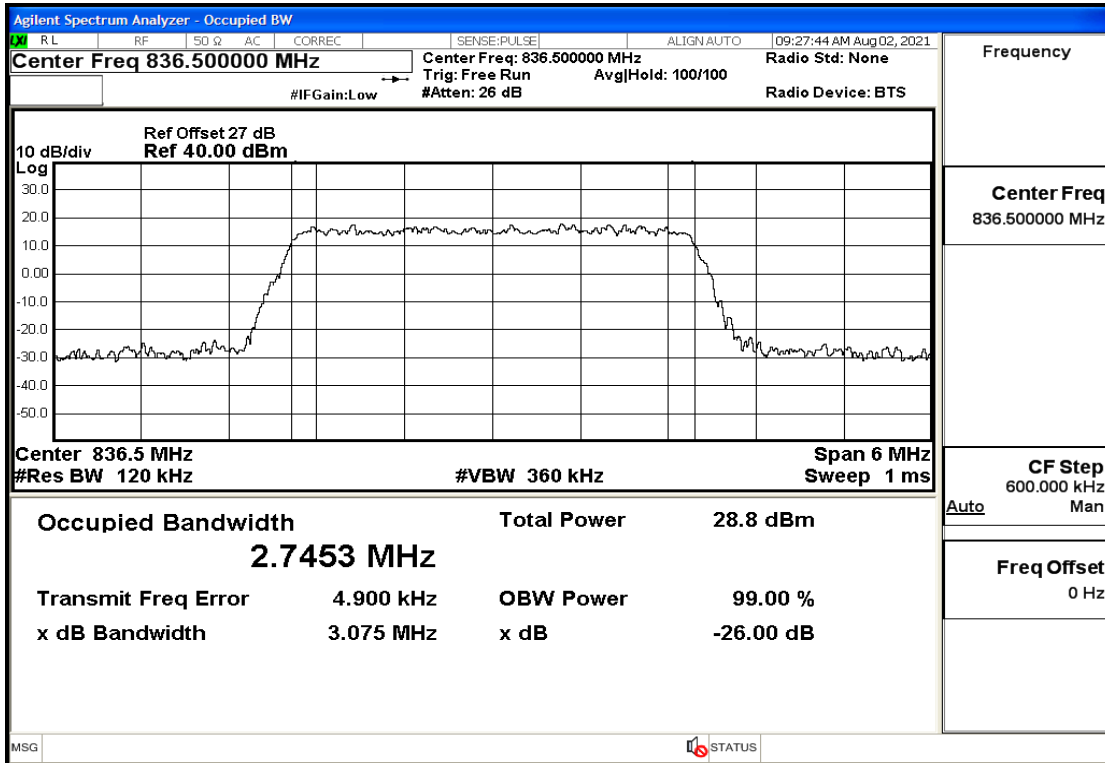

Band5-3-836.5-QPSK-15#LOW@26dB and 99PCT Bandwidth