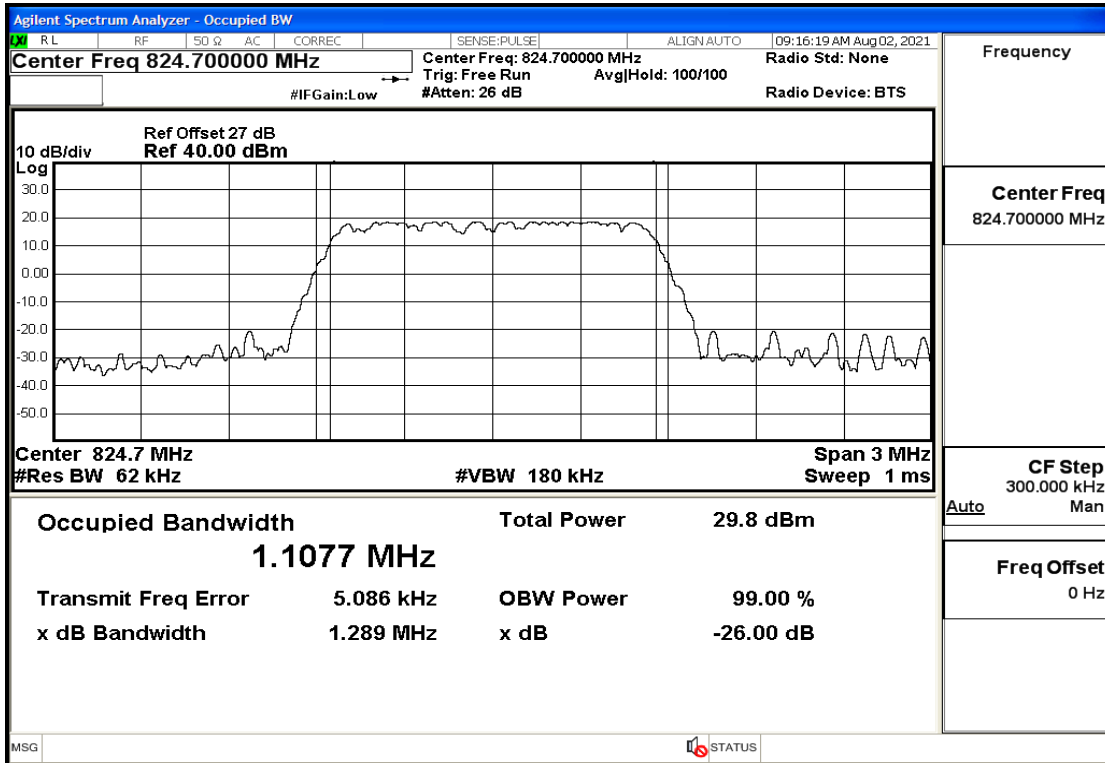

Band5-1.4-824.7-QPSK-6#LOW@26dB and 99PCT Bandwidth