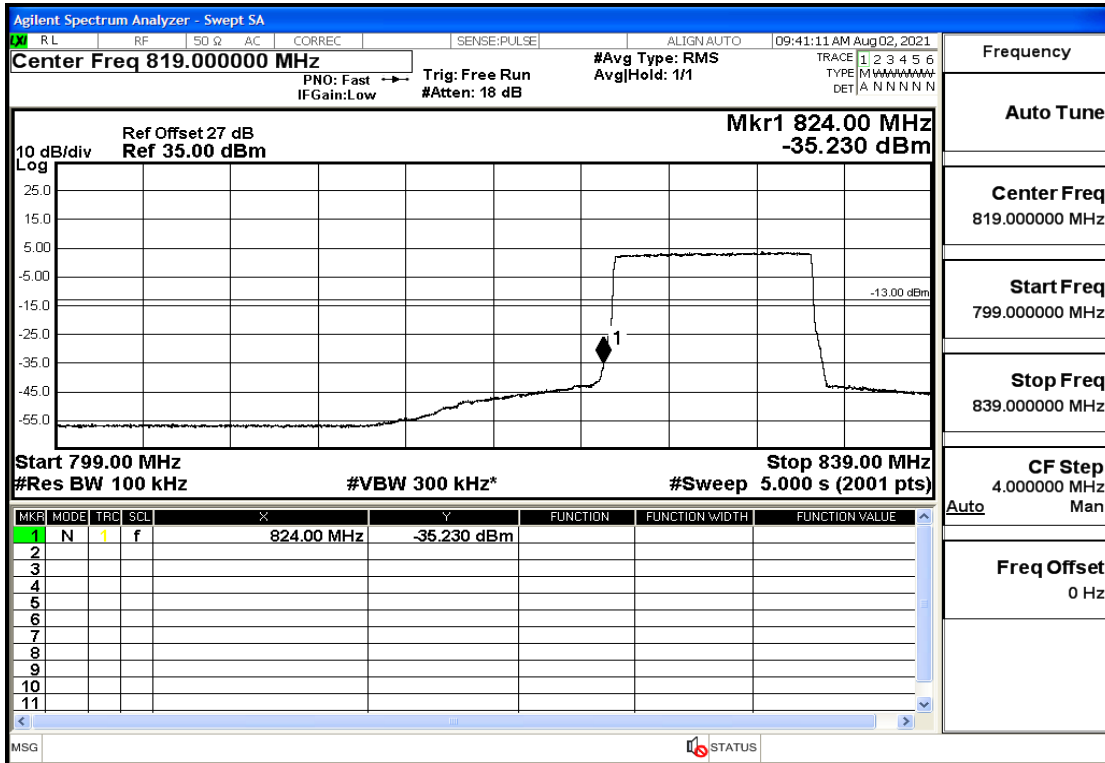

Band5-10-829-QPSK-50#LOW@Pass