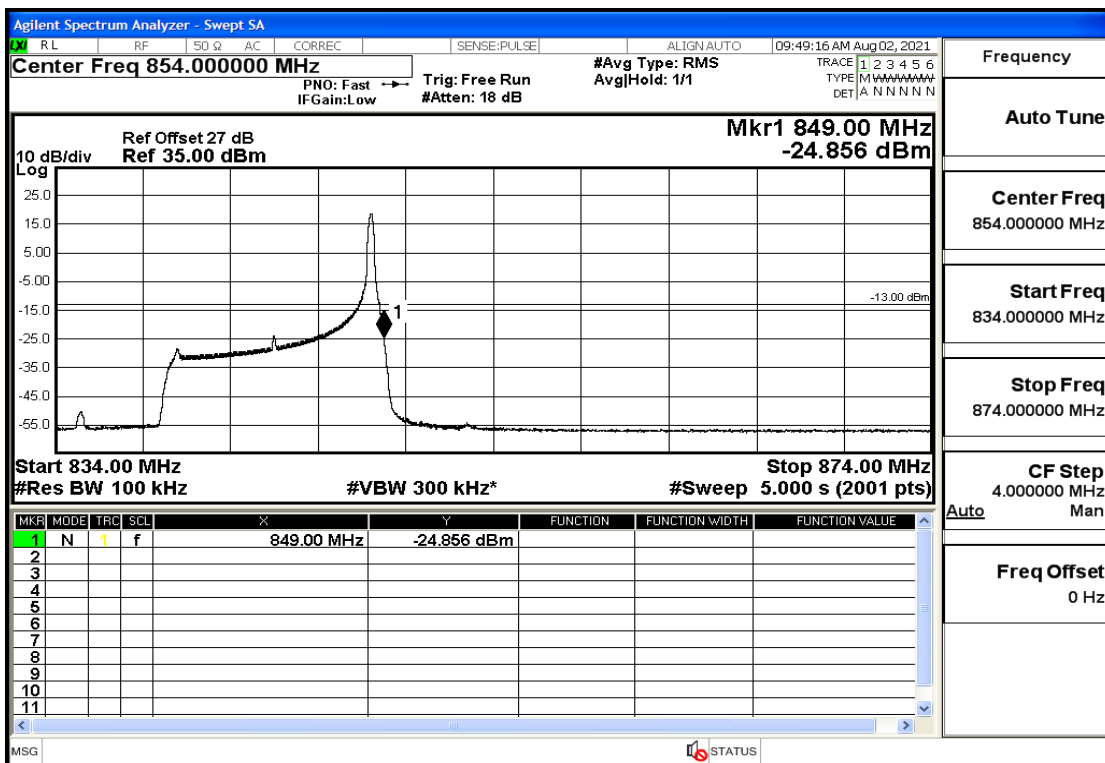

Band5-10-844-16QAM-1#HIGH@Pass