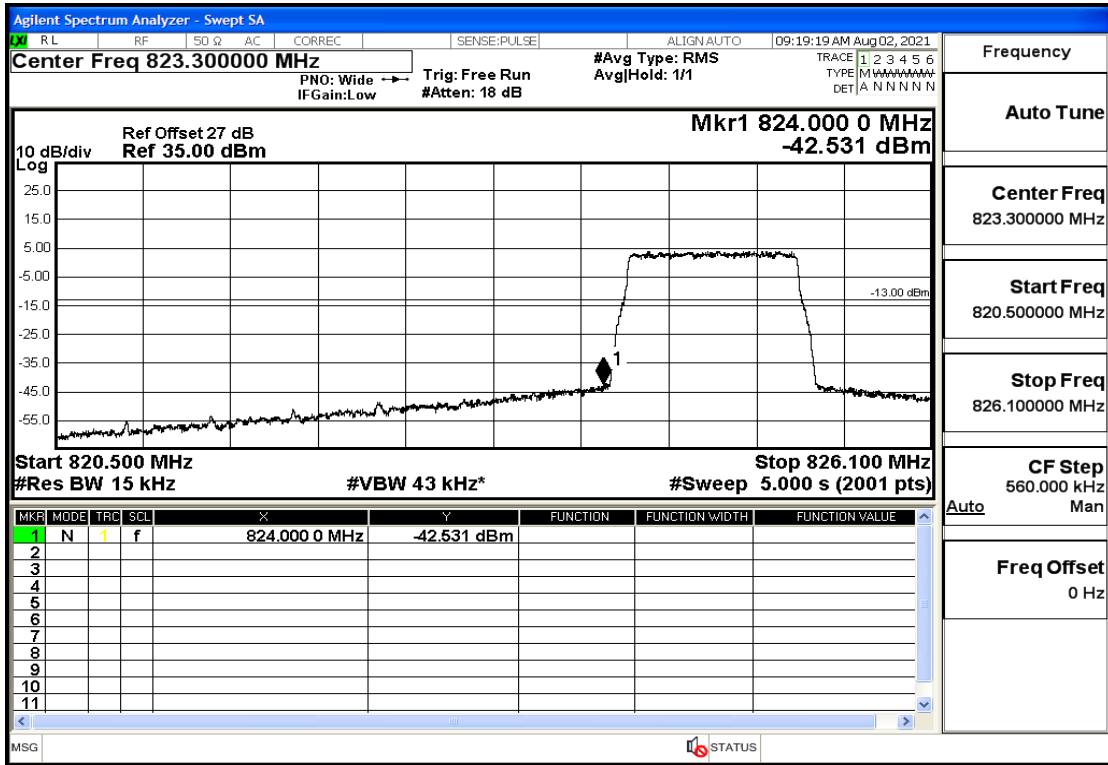

Band5-1.4-824.7-16QAM-6#LOW@Pass