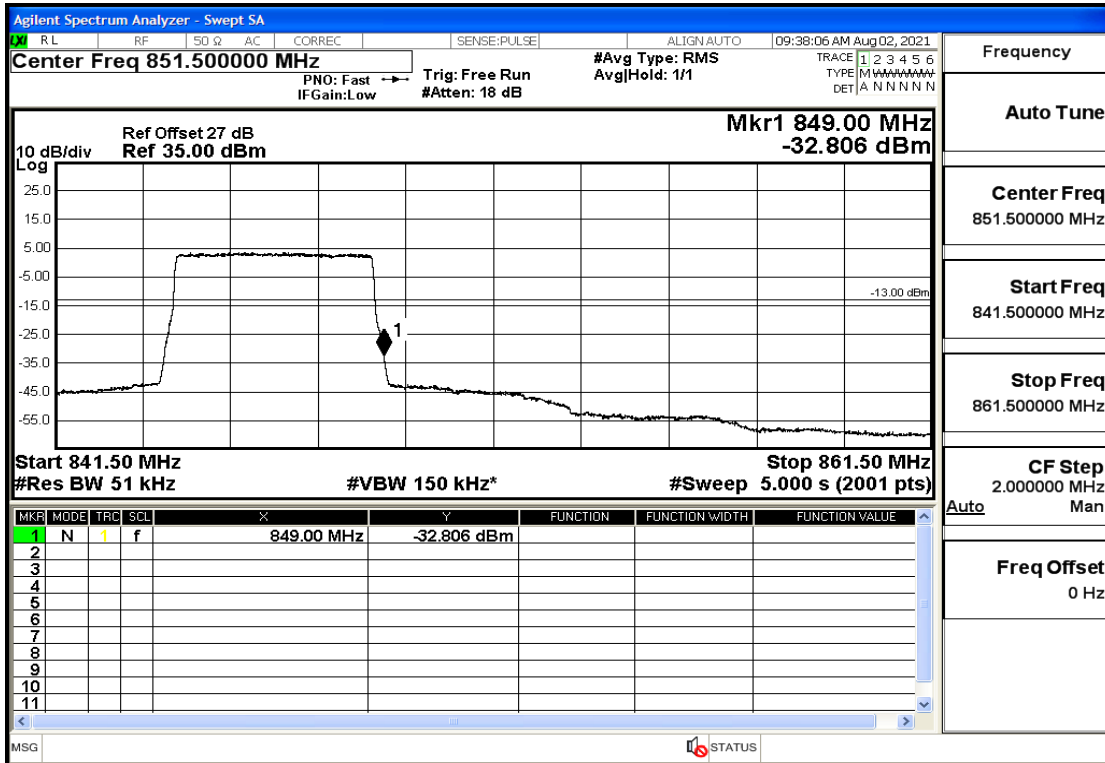

## RF Test Data for LTE (Conducted Measurement)

**Product Name: Mobile phone**

**Trade Mark: PCD**

**Test Model: P60**

**Sample ID: TZ210702434-1#**

**FCC ID: 2ALJJP60**

Band5-3-847.5-16QAM-15#LOW@Pass

Band5-3-847.5-16QAM-1#HIGH@Pass

Band5-5-826.5-QPSK-25#LOW@Pass

Band5-5-826.5-QPSK-1#LOW@Pass

Band5-5-826.5-16QAM-25#LOW@Pass

Band5-5-826.5-16QAM-1#LOW@Pass

Band5-5-846.5-QPSK-25#LOW@Pass