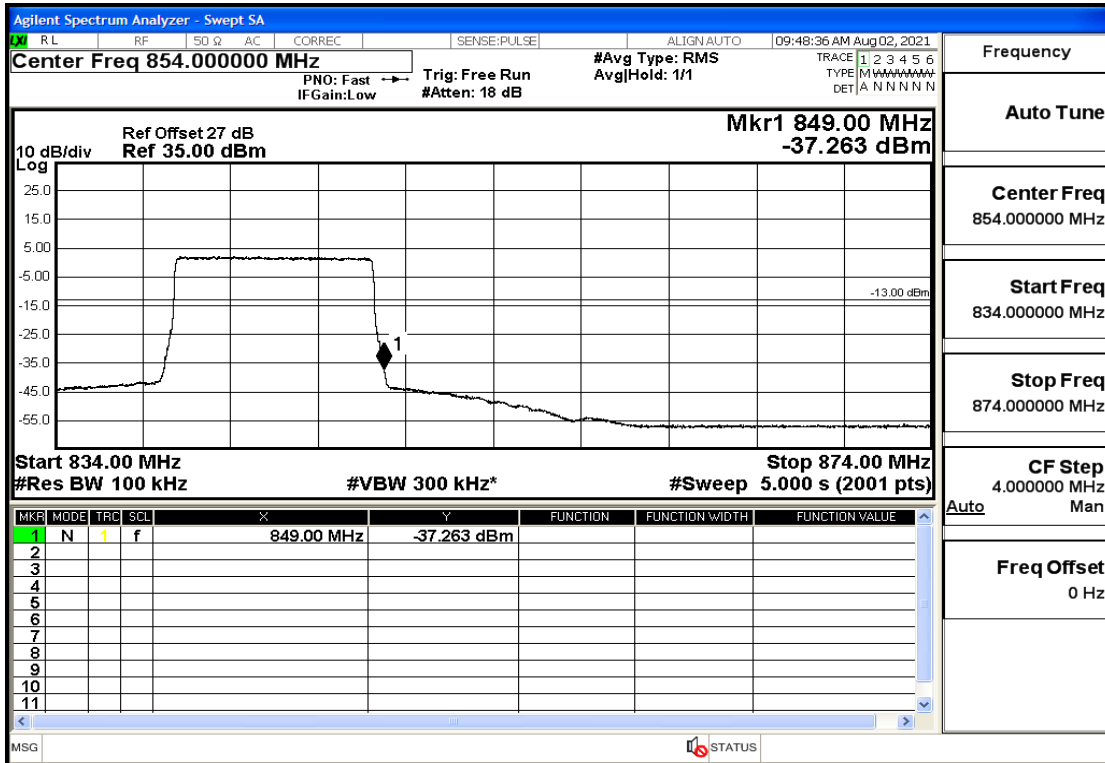

Band5-10-844-16QAM-50#LOW@Pass