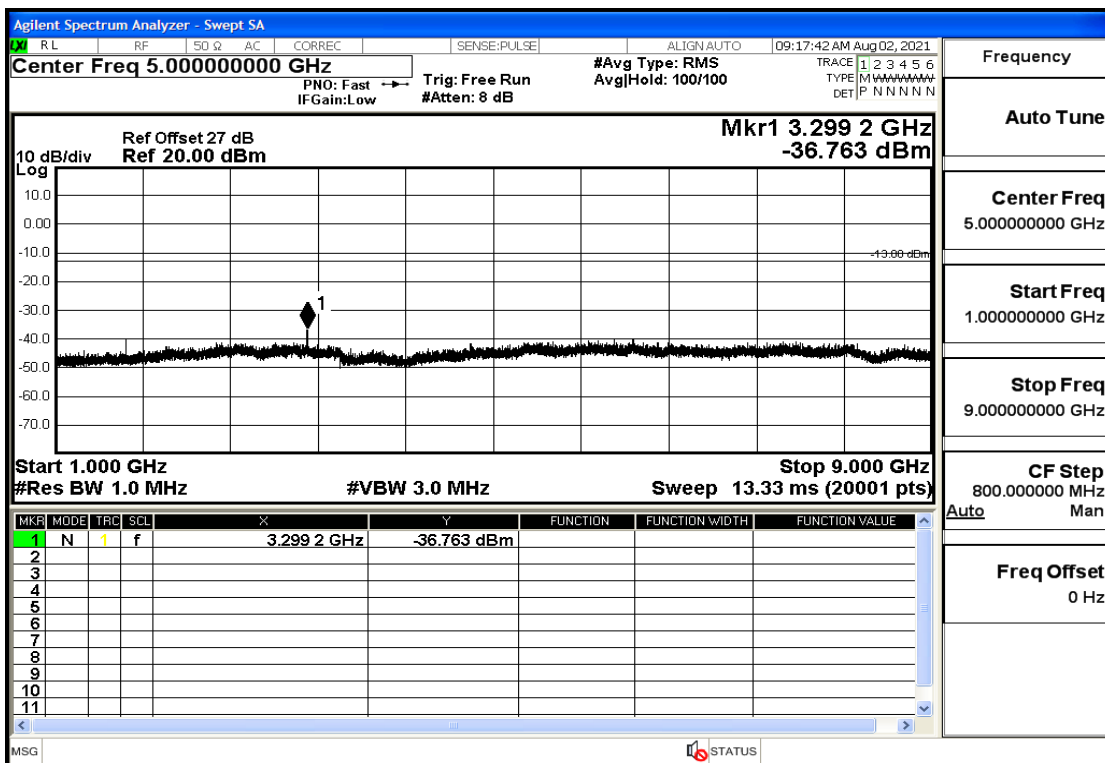

OB5-1.4-824.7-QPSK-6#LOW@1GHz-9GHz@Pass