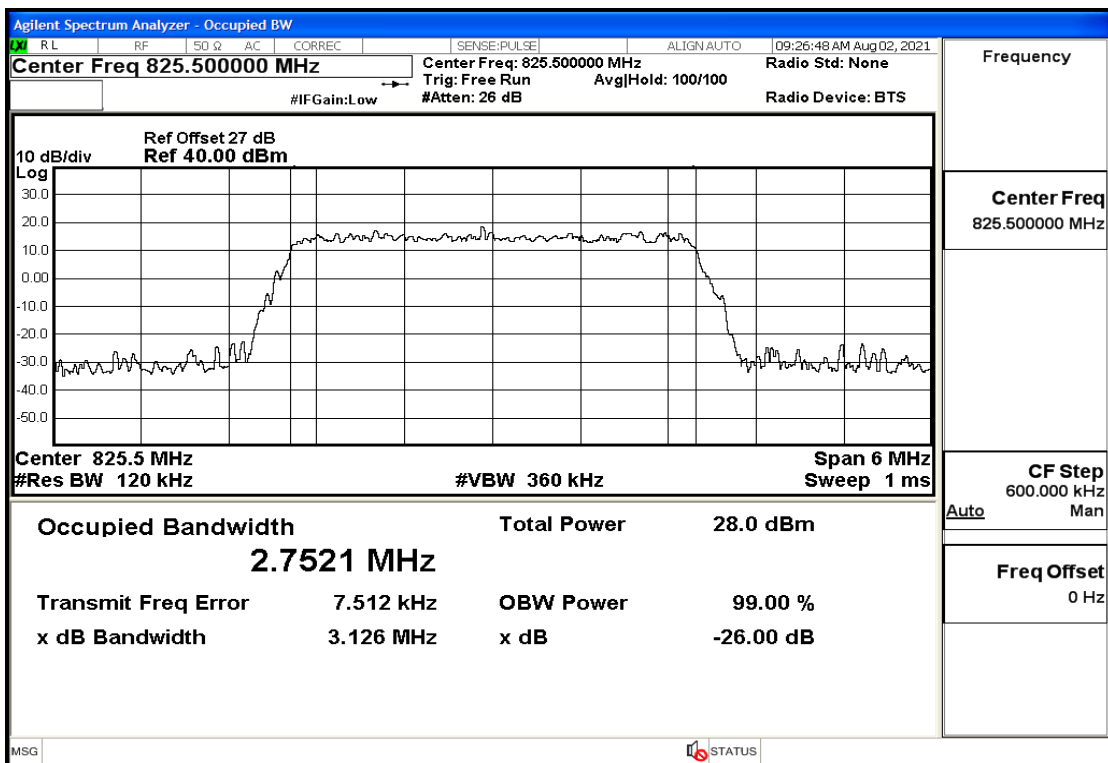

Band5-1.4-848.3-QPSK-6#LOW@26dB and 99PCT Bandwidth

Band5-1.4-848.3-16QAM-6#LOW@26dB and 99PCT Bandwidth

Band5-3-825.5-QPSK-15#LOW@26dB and 99PCT Bandwidth

Band5-3-825.5-16QAM-15#LOW@26dB and 99PCT Bandwidth