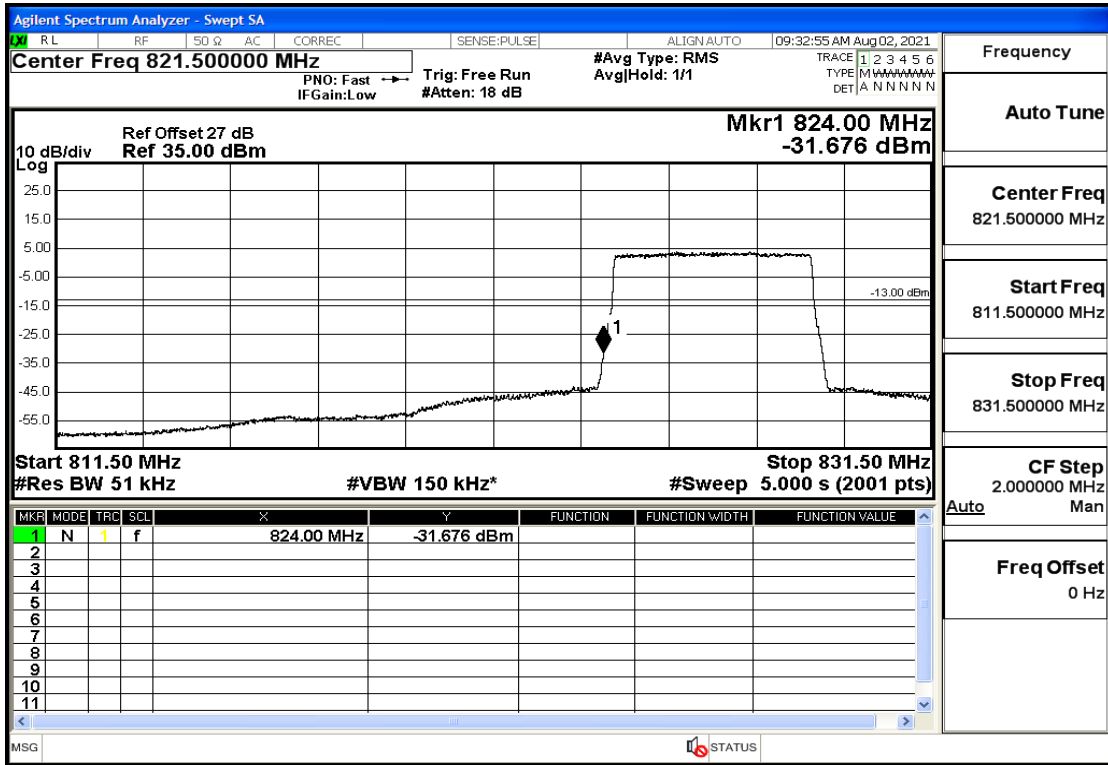

Band5-5-826.5-QPSK-25#LOW@Pass