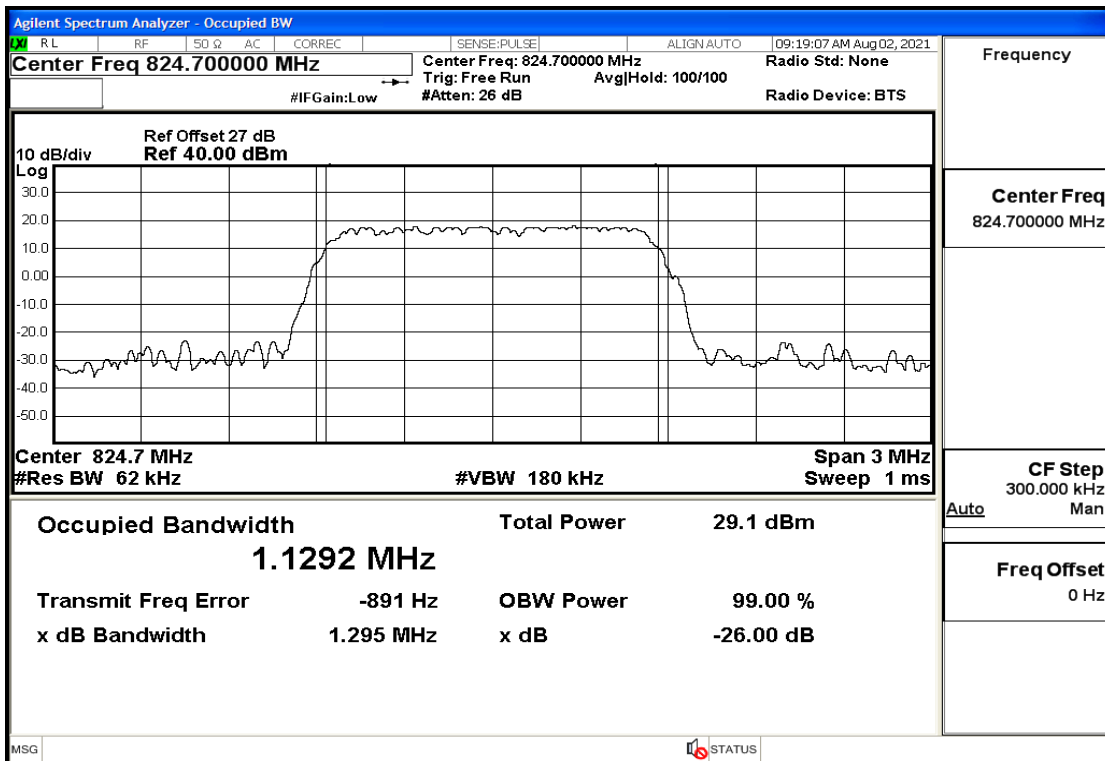

Band5-1.4-824.7-16QAM-6#LOW@26dB and 99PCT Bandwidth