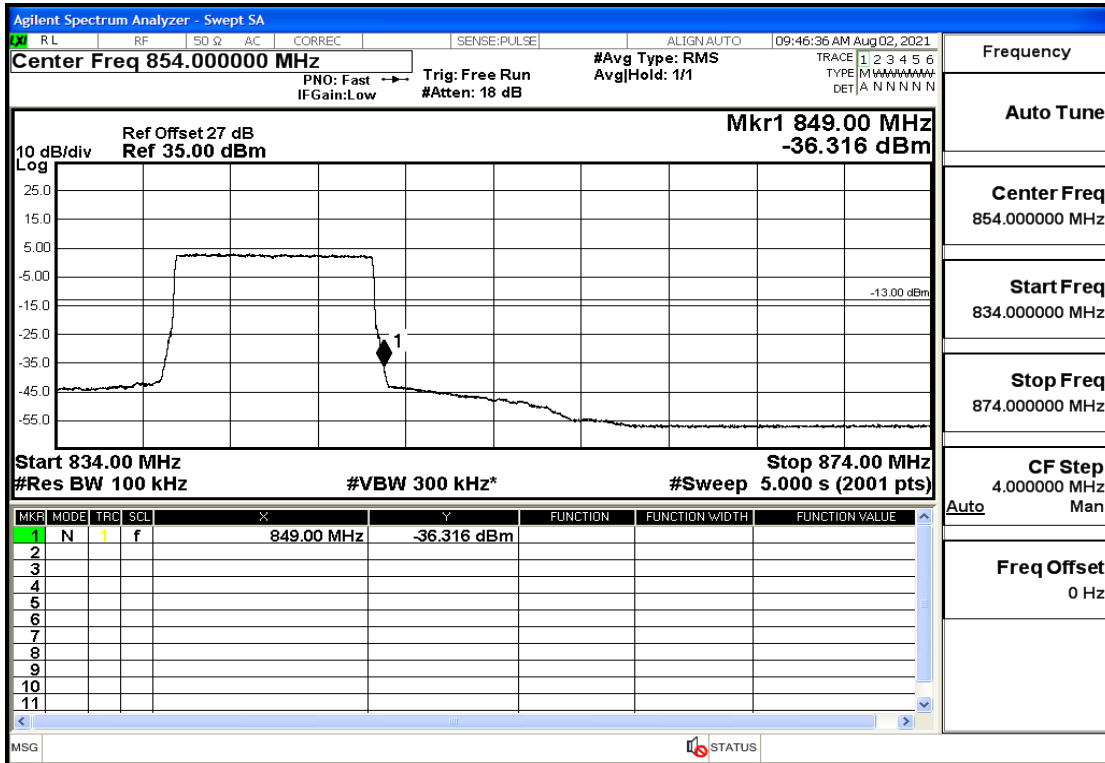

Band5-10-844-QPSK-50#LOW@Pass