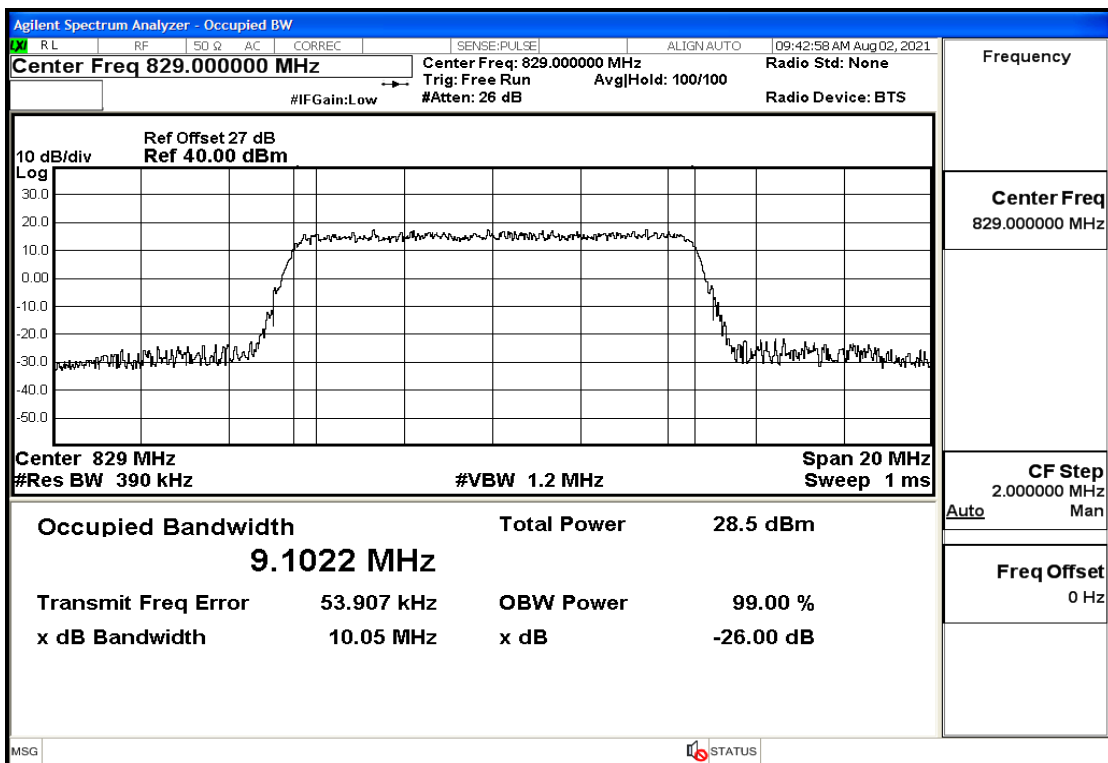

Band5-5-846.5-QPSK-25#LOW@26dB and 99PCT Bandwidth

Band5-5-846.5-16QAM-25#LOW@26dB and 99PCT Bandwidth

Band5-10-829-QPSK-50#LOW@26dB and 99PCT Bandwidth

Band5-10-829-16QAM-50#LOW@26dB and 99PCT Bandwidth