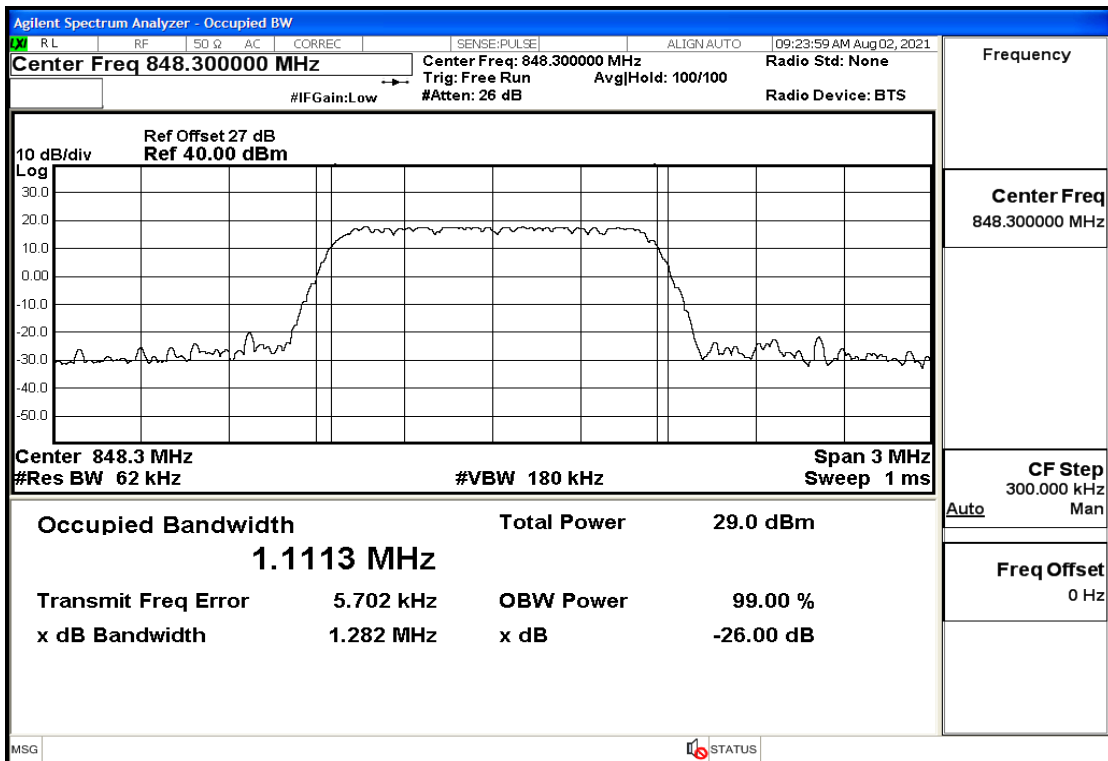

Band5-1.4-848.3-16QAM-6#LOW@26dB and 99PCT Bandwidth