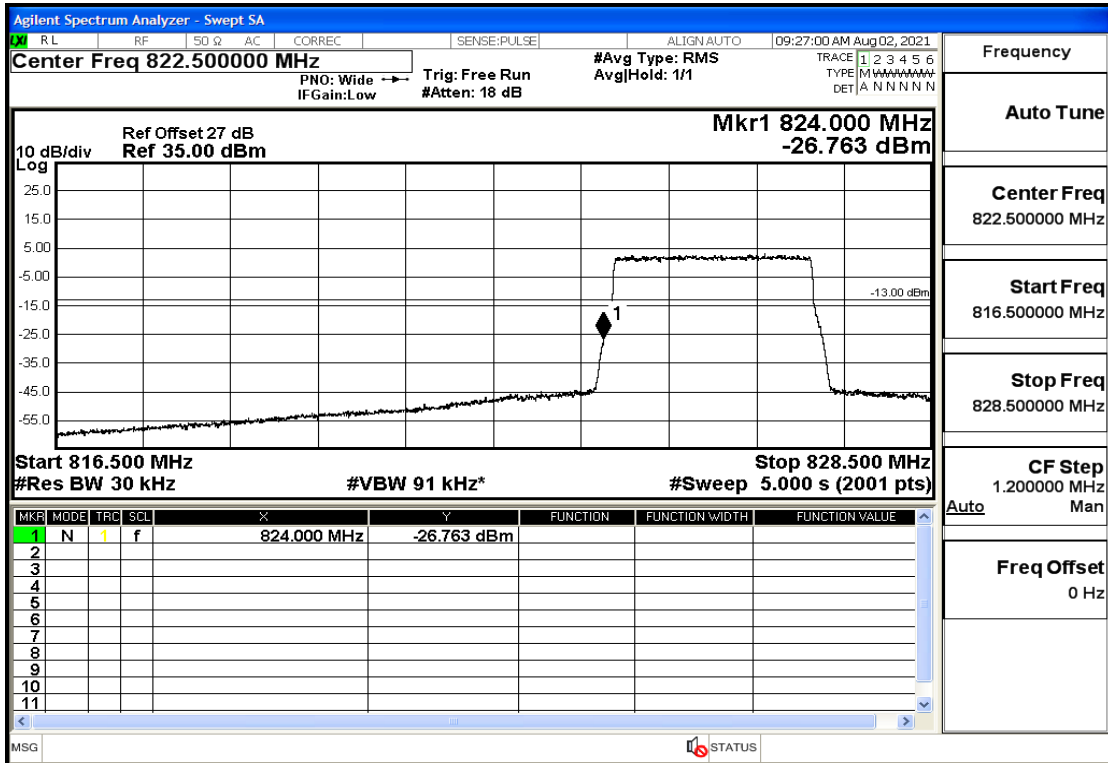

Band5-3-825.5-16QAM-15#LOW@Pass