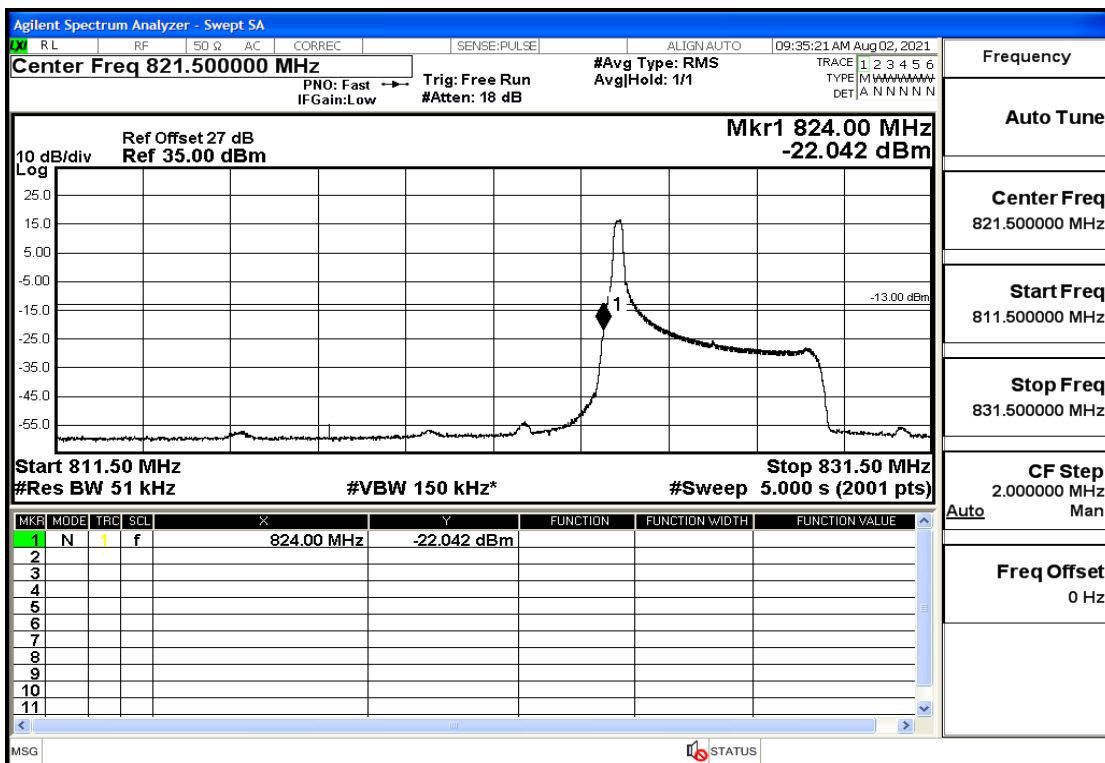

Band5-5-826.5-16QAM-1#LOW@Pass