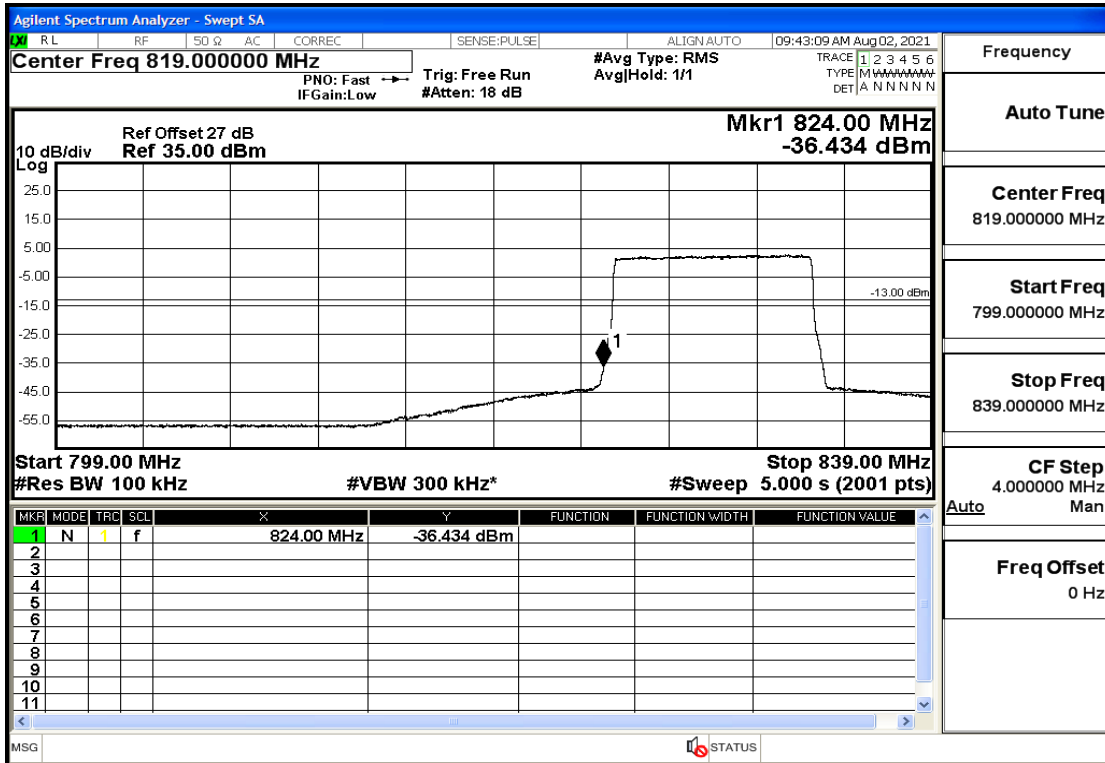

Band5-10-829-16QAM-50#LOW@Pass