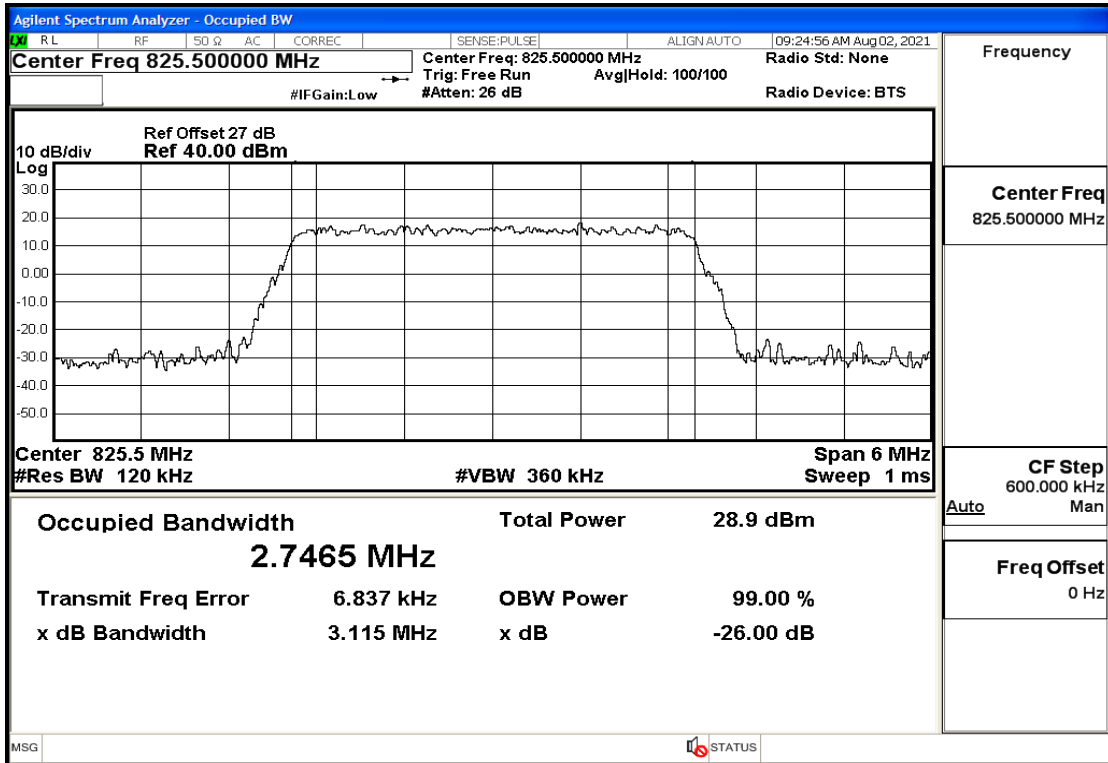

Band5-3-825.5-QPSK-15#LOW@26dB and 99PCT Bandwidth