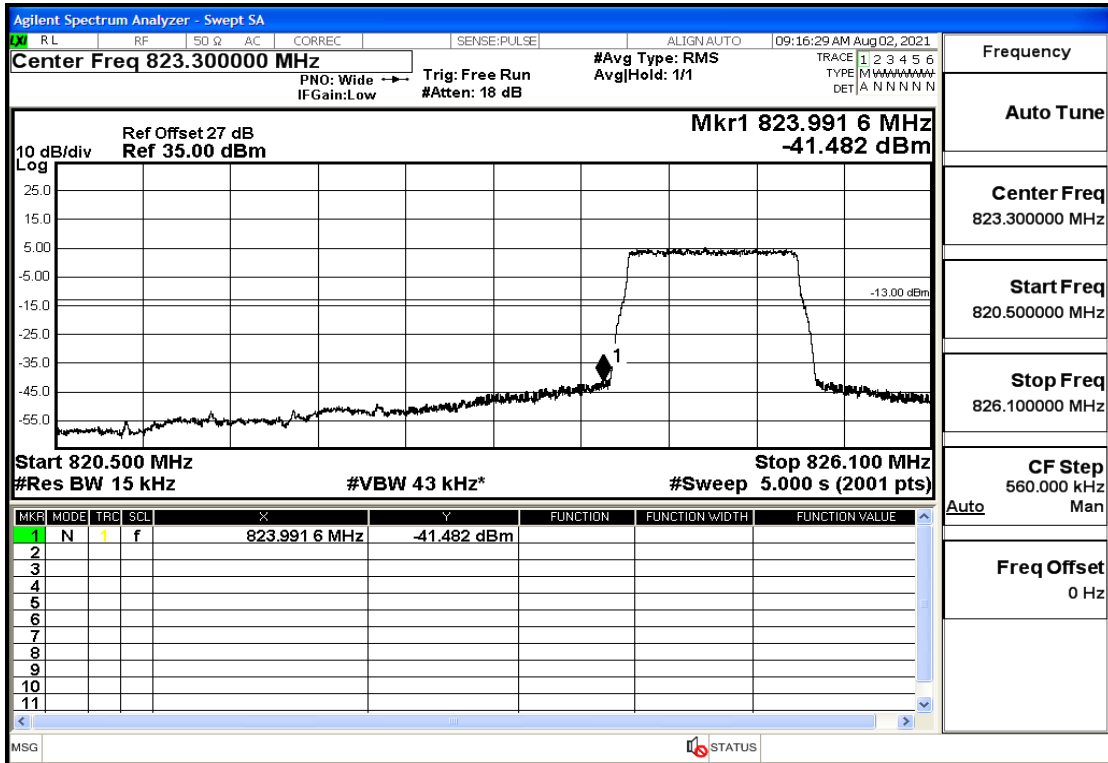

Band5-1.4-824.7-QPSK-6#LOW@Pass