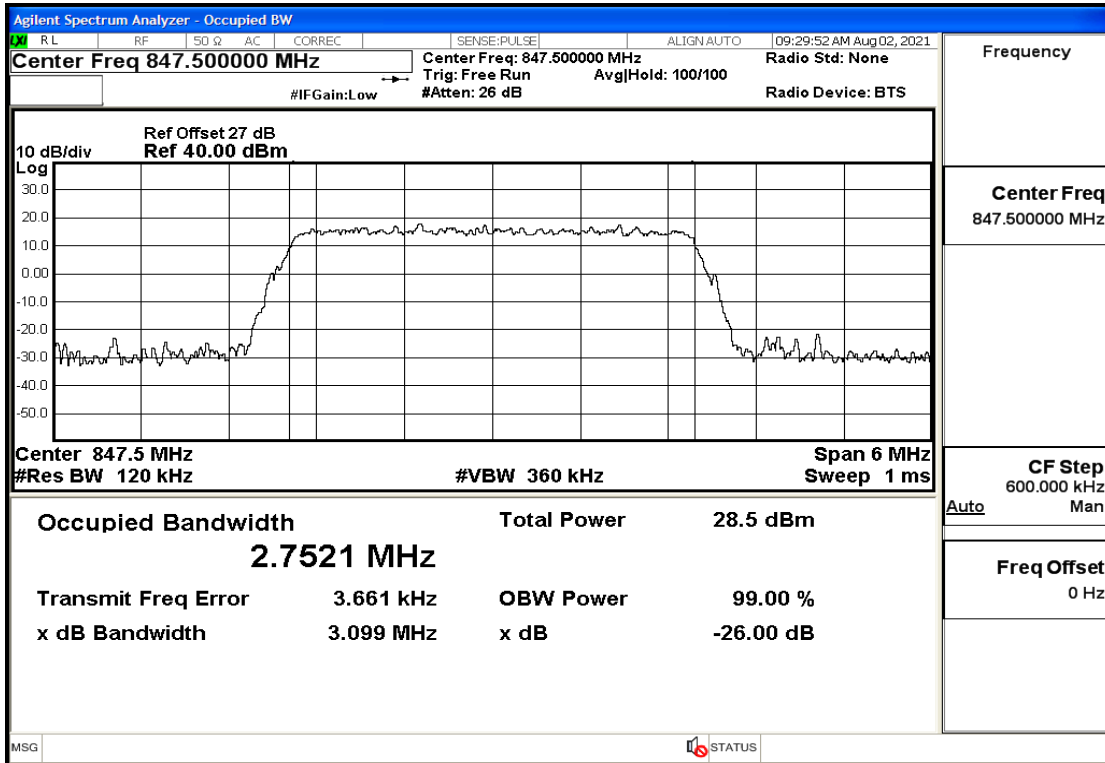

Band5-3-847.5-QPSK-15#LOW@26dB and 99PCT Bandwidth