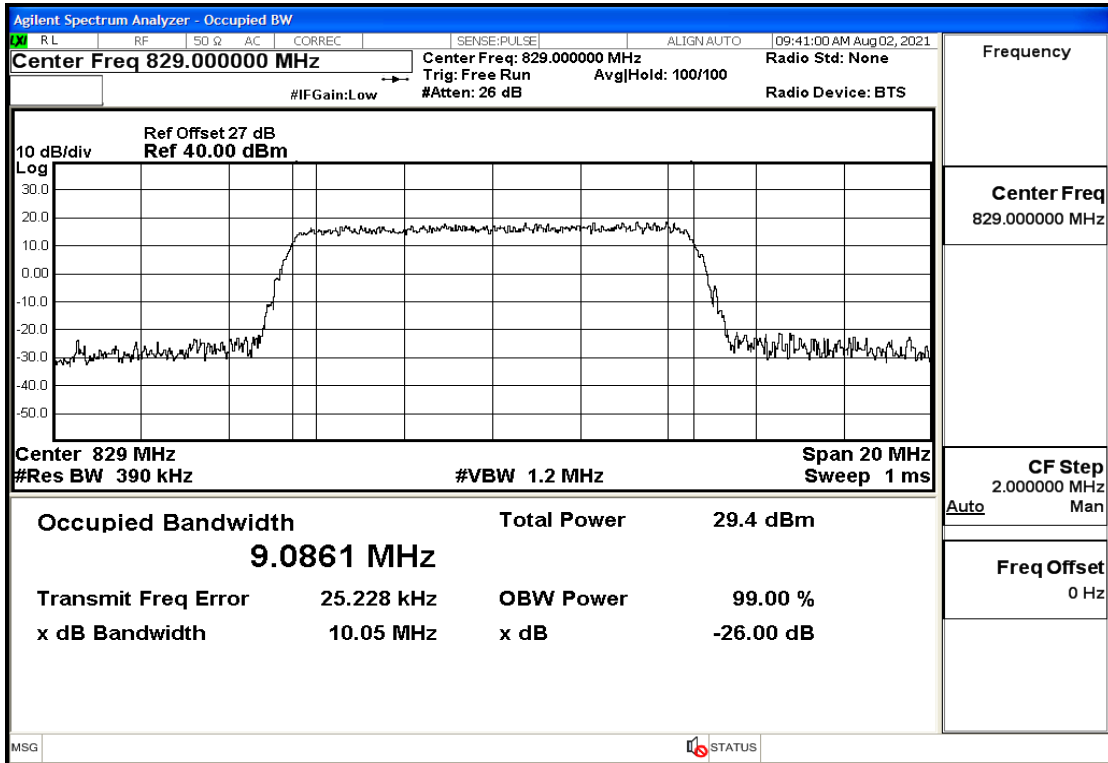

Band5-10-829-QPSK-50#LOW@26dB and 99PCT Bandwidth