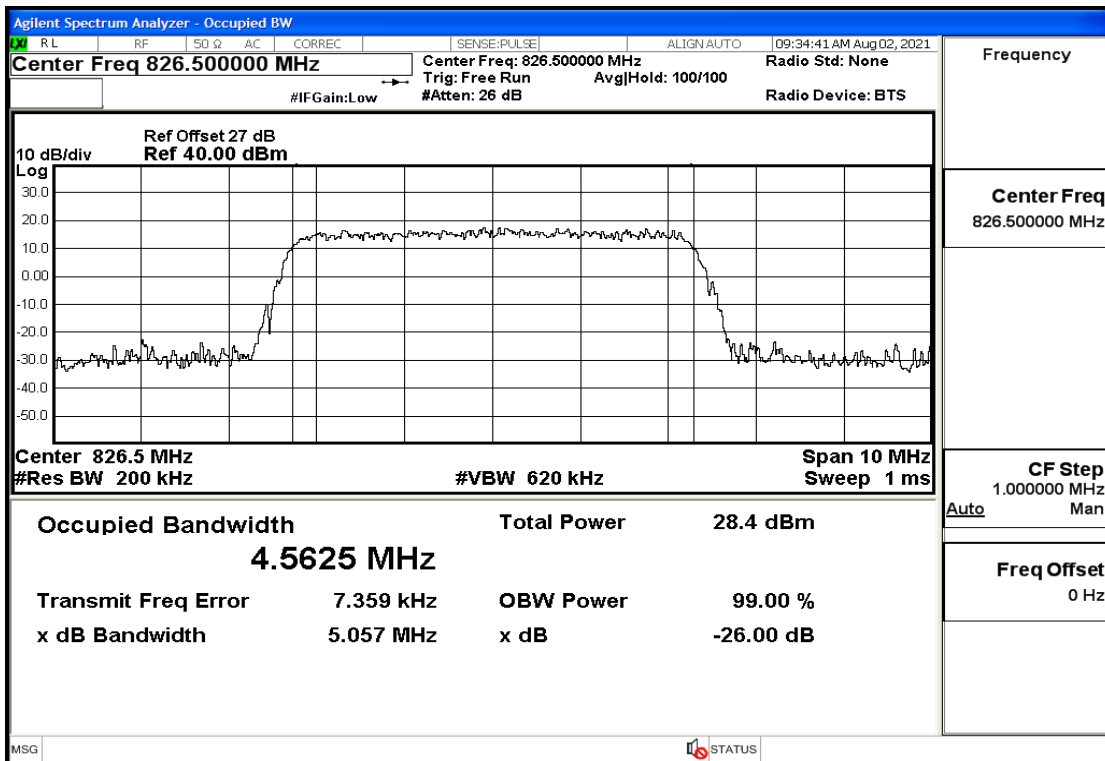

Band5-5-826.5-16QAM-25#LOW@26dB and 99PCT Bandwidth