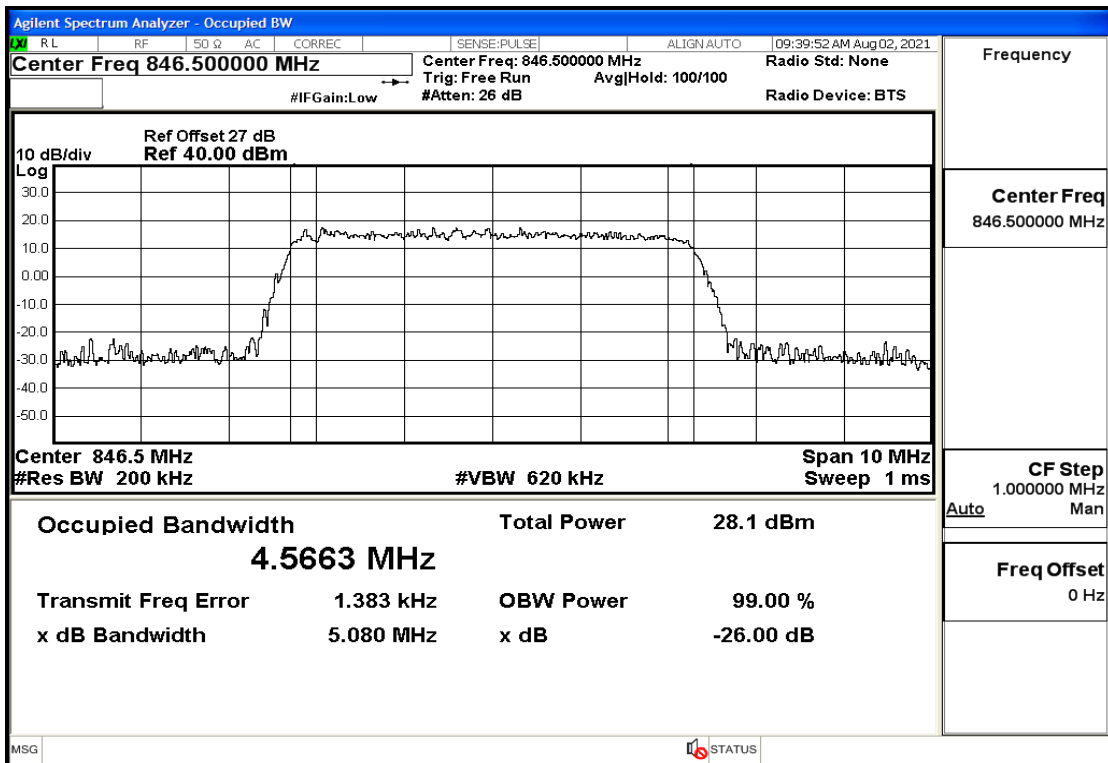

Band5-5-846.5-16QAM-25#LOW@26dB and 99PCT Bandwidth