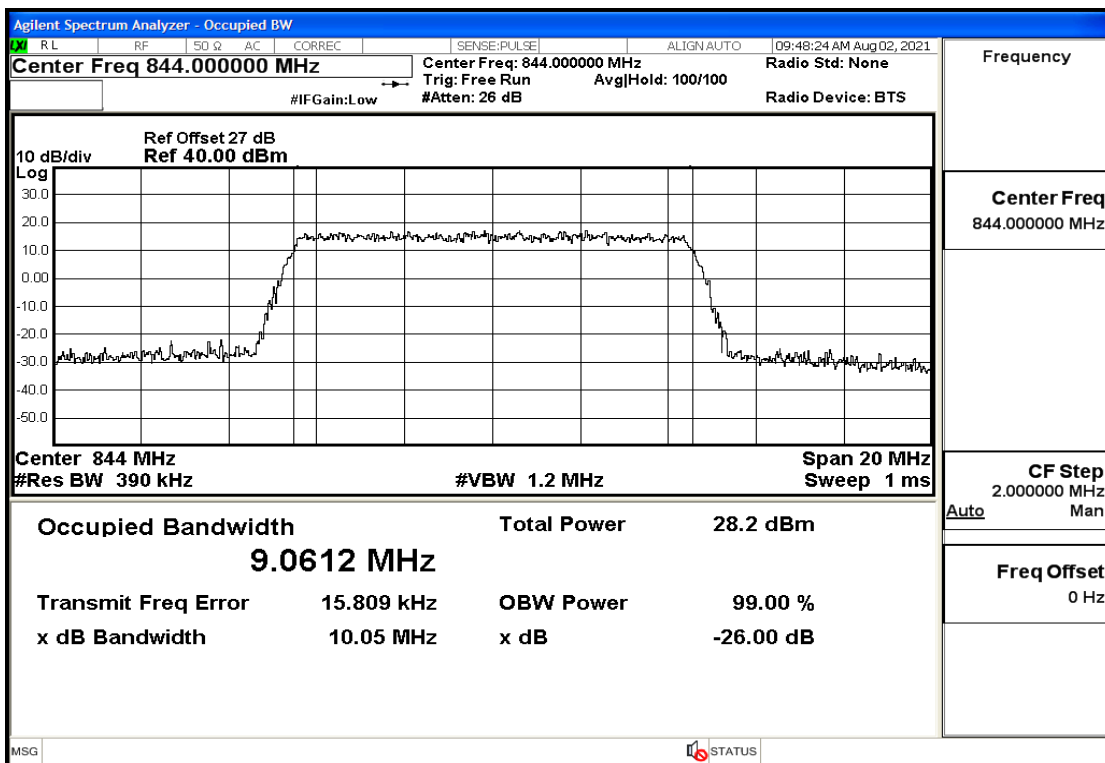

Band5-10-836.5-QPSK-50#LOW@26dB and 99PCT Bandwidth

Band5-10-836.5-16QAM-50#LOW@26dB and 99PCT Bandwidth

Band5-10-844-QPSK-50#LOW@26dB and 99PCT Bandwidth

Band5-10-844-16QAM-50#LOW@26dB and 99PCT Bandwidth