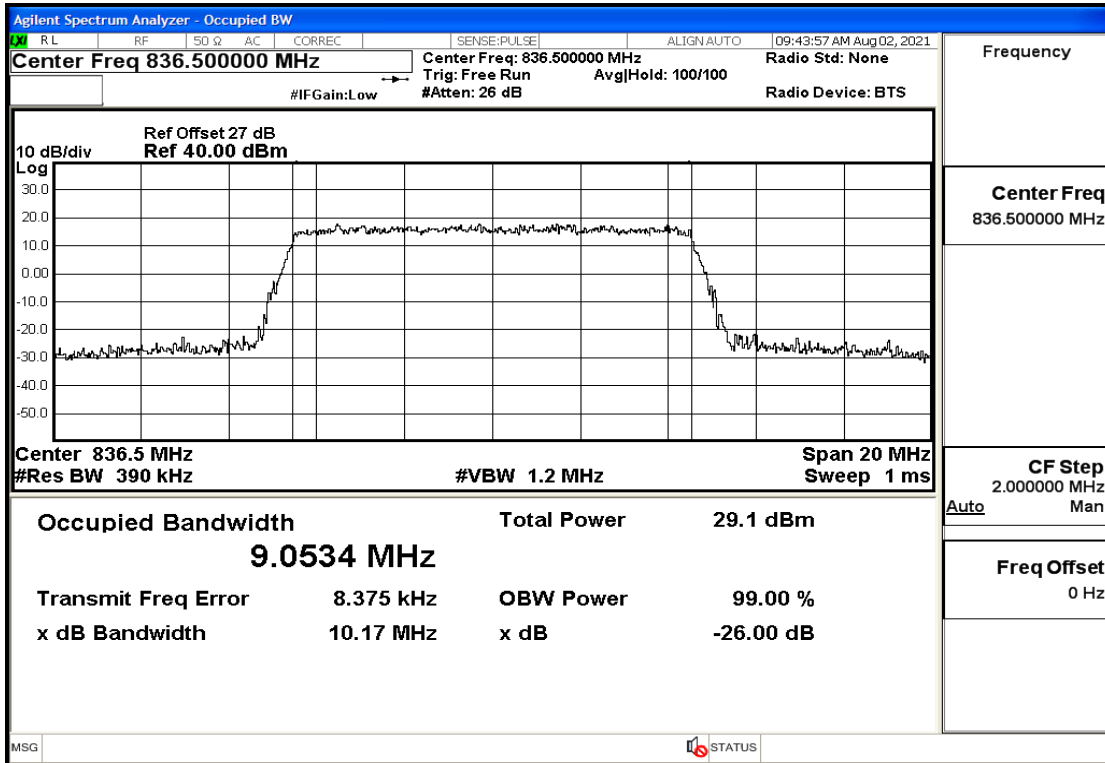

Band5-10-836.5-QPSK-50#LOW@26dB and 99PCT Bandwidth