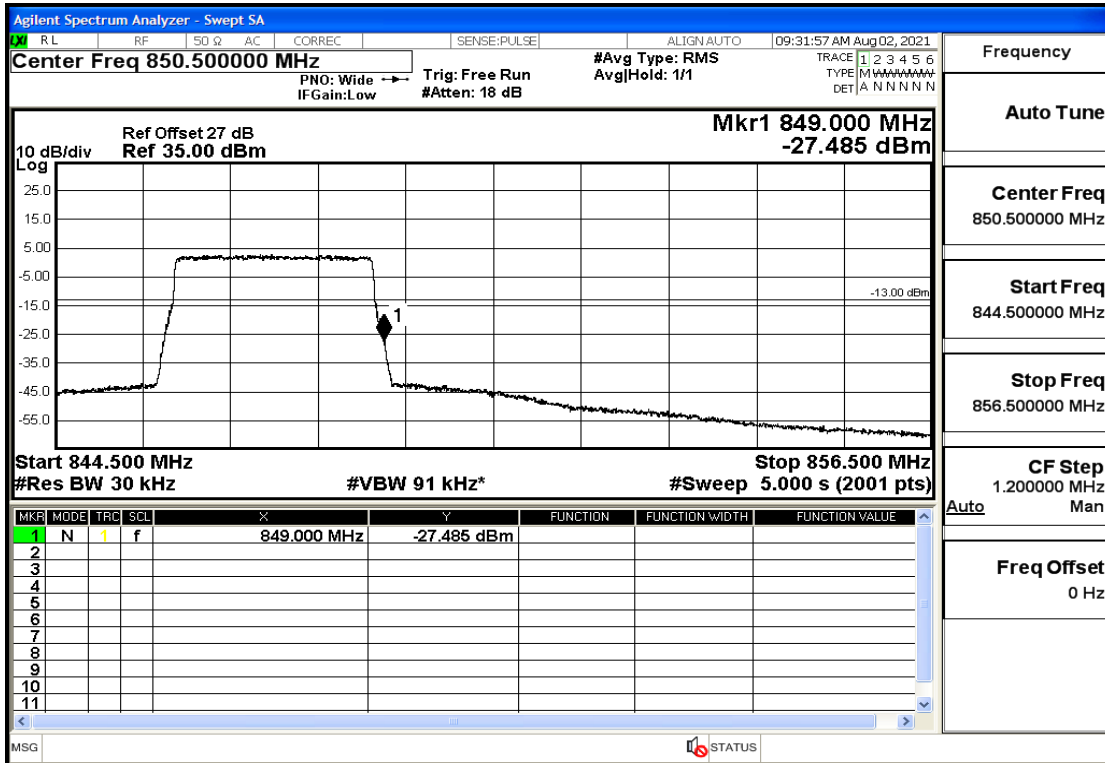

Band5-3-847.5-16QAM-15#LOW@Pass