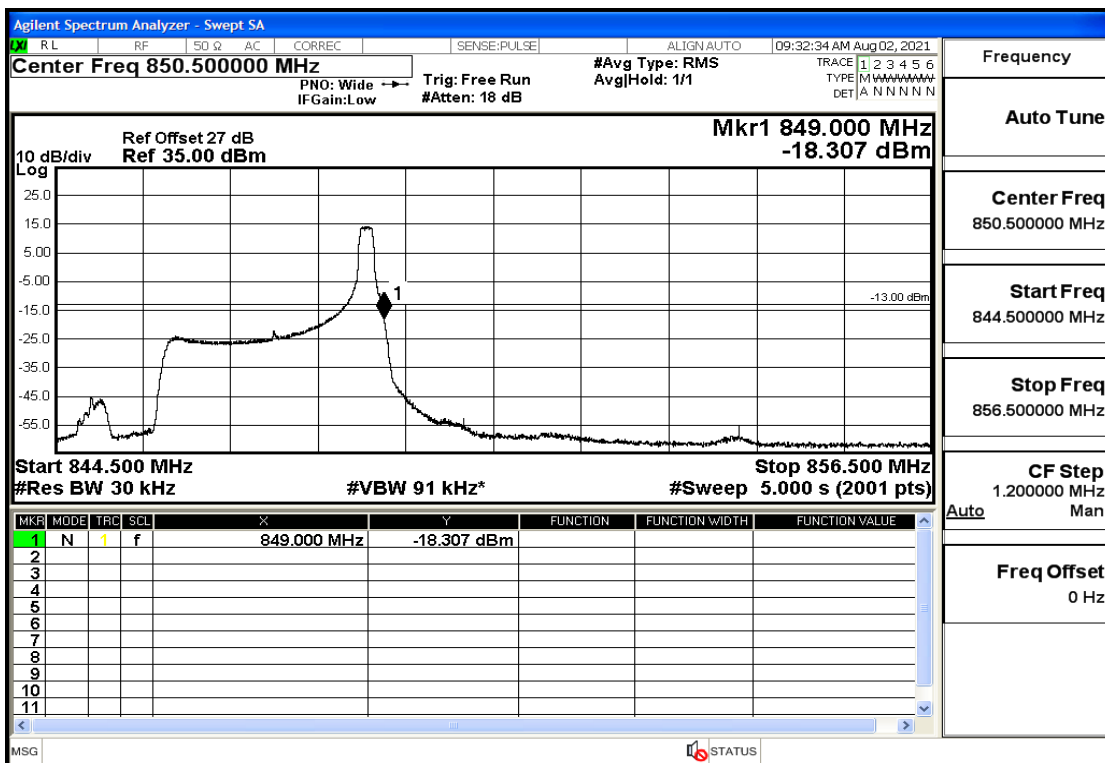

Band5-3-847.5-16QAM-1#HIGH@Pass