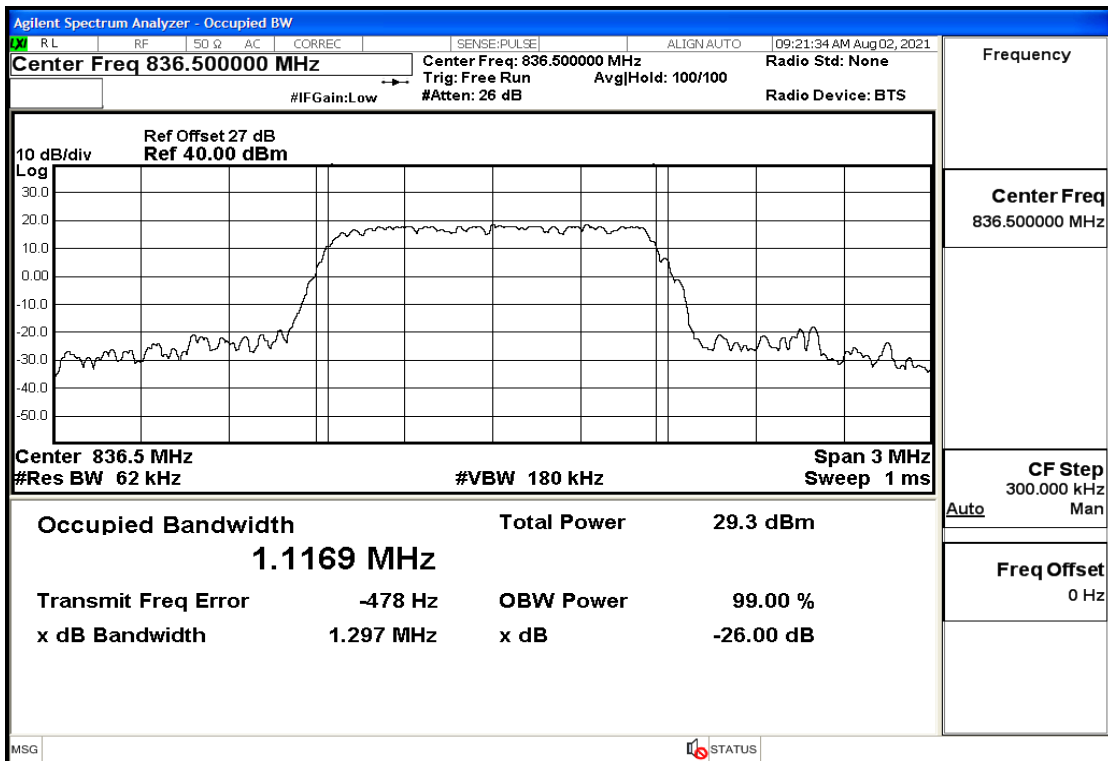

Band5-1.4-824.7-QPSK-6#LOW@26dB and 99PCT Bandwidth

Band5-1.4-824.7-16QAM-6#LOW@26dB and 99PCT Bandwidth

Band5-1.4-836.5-QPSK-6#LOW@26dB and 99PCT Bandwidth

Band5-1.4-836.5-16QAM-6#LOW@26dB and 99PCT Bandwidth