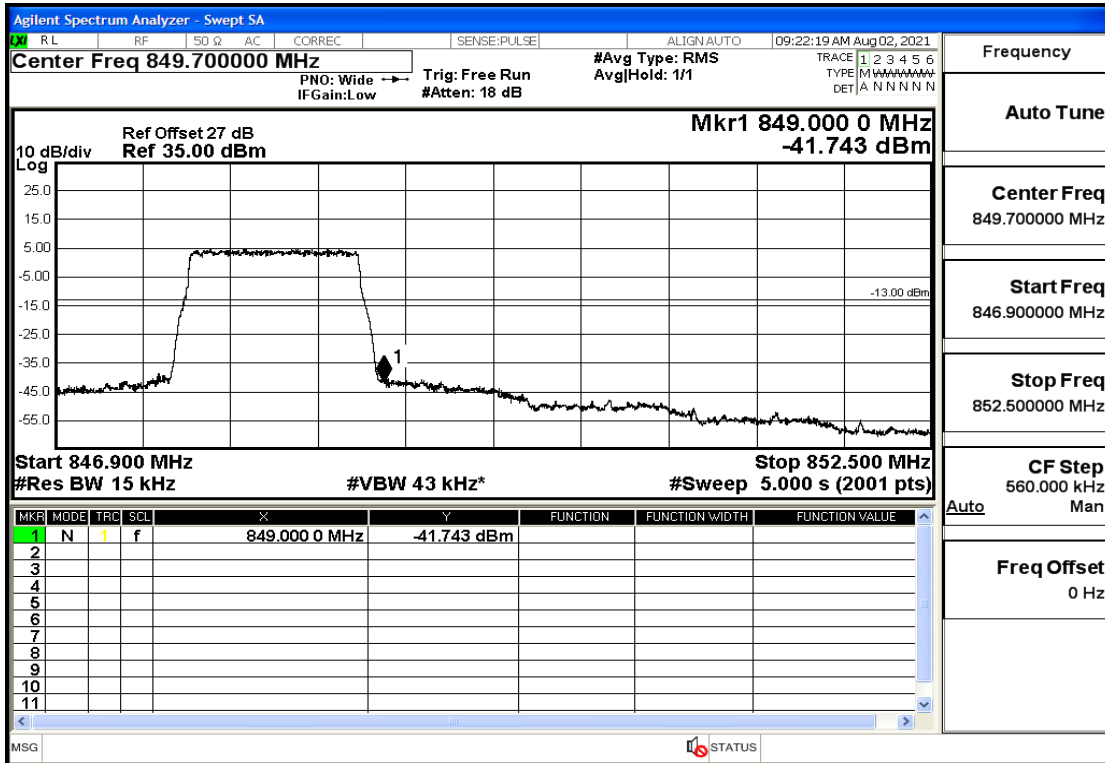

Band5-1.4-848.3-QPSK-6#LOW@Pass