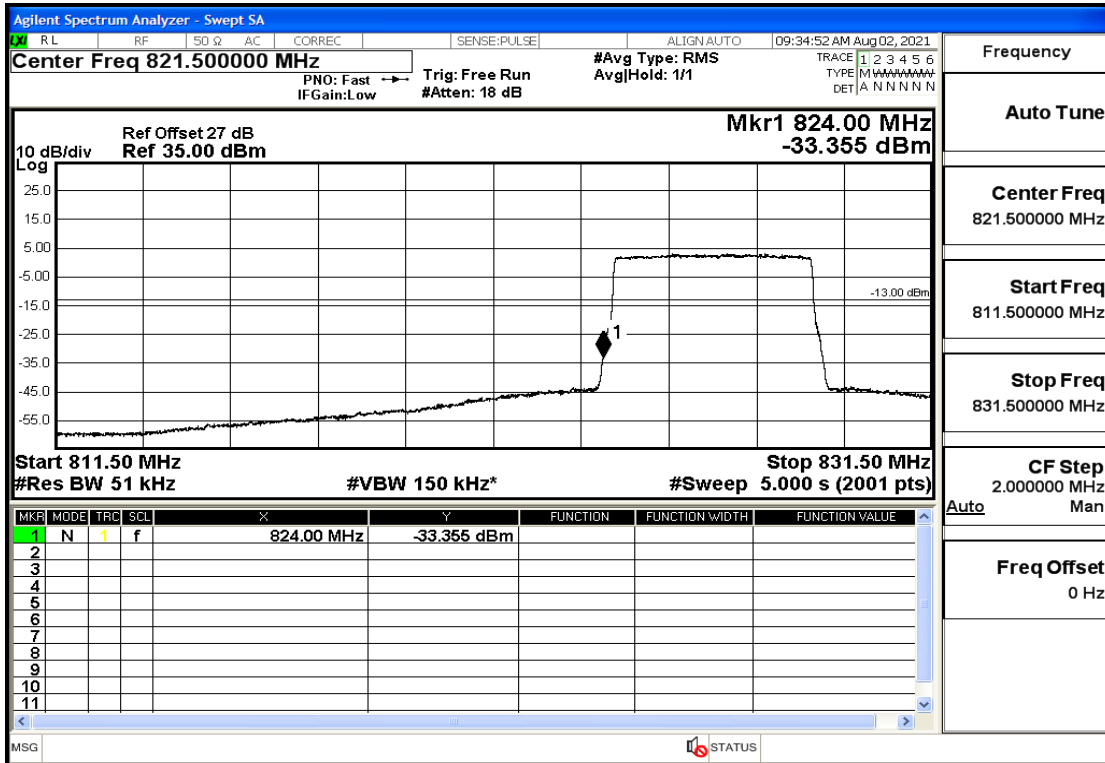

Band5-5-826.5-16QAM-25#LOW@Pass