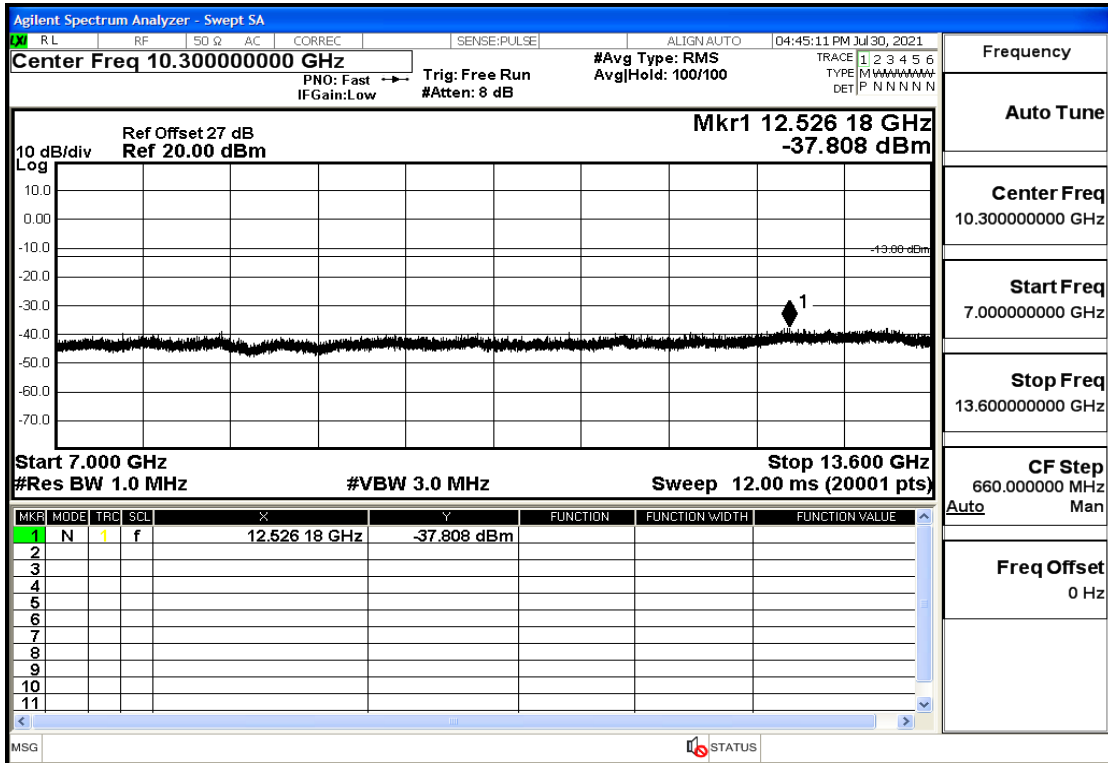

OB4-5-1732.5-QPSK-1#HIGH@7GHz-13.6GHz@Pass