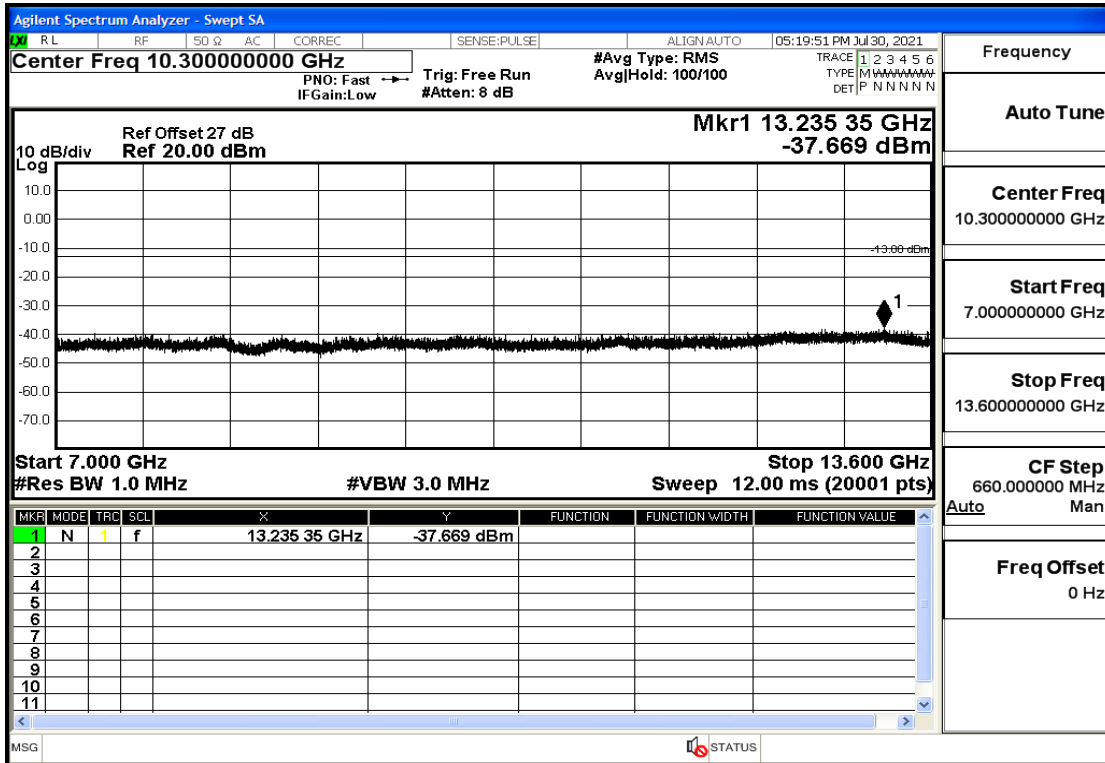

OB4-10-1750-QPSK-1#LOW@13.6GHz-20GHz@Pass

OB4-10-1750-QPSK-1#HIGH@30mHz-1GHz@Pass

OB4-10-1750-QPSK-1#HIGH@1GHz-7GHz@Pass

OB4-10-1750-QPSK-1#HIGH@7GHz-13.6GHz@Pass

OB4-10-1750-QPSK-1#HIGH@13.6GHz-20GHz@Pass