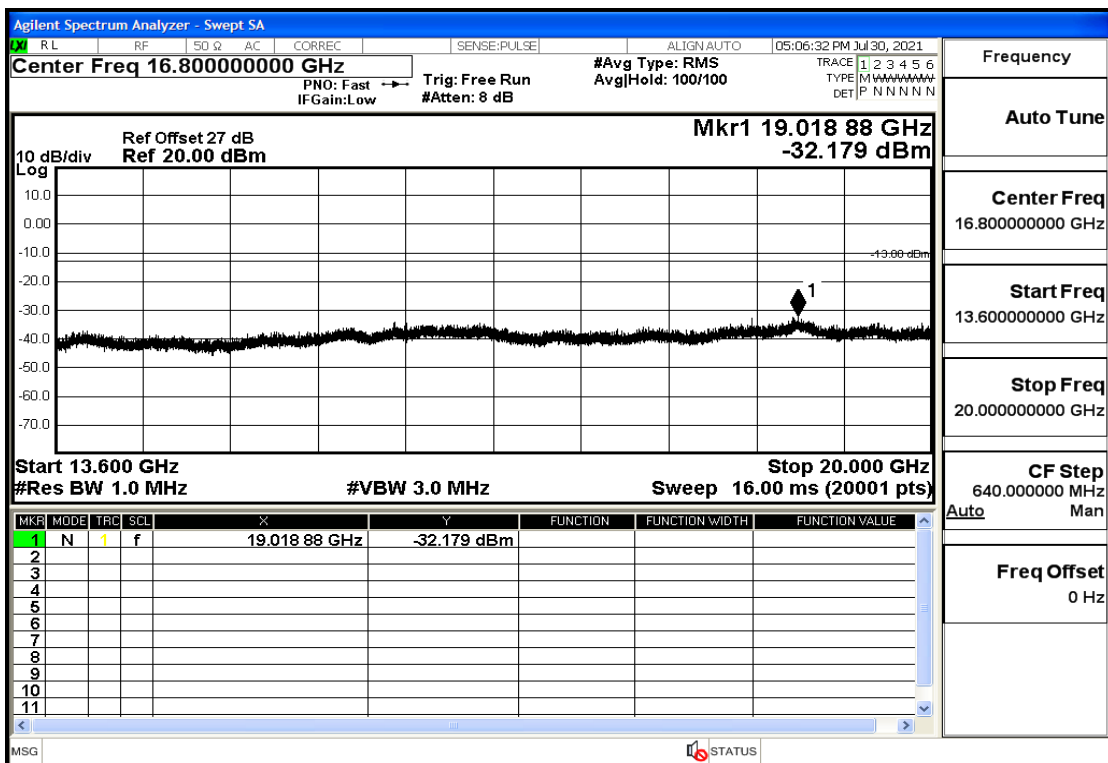

OB4-5-1752.5-QPSK-1#HIGH@13.6GHz-20GHz@Pass