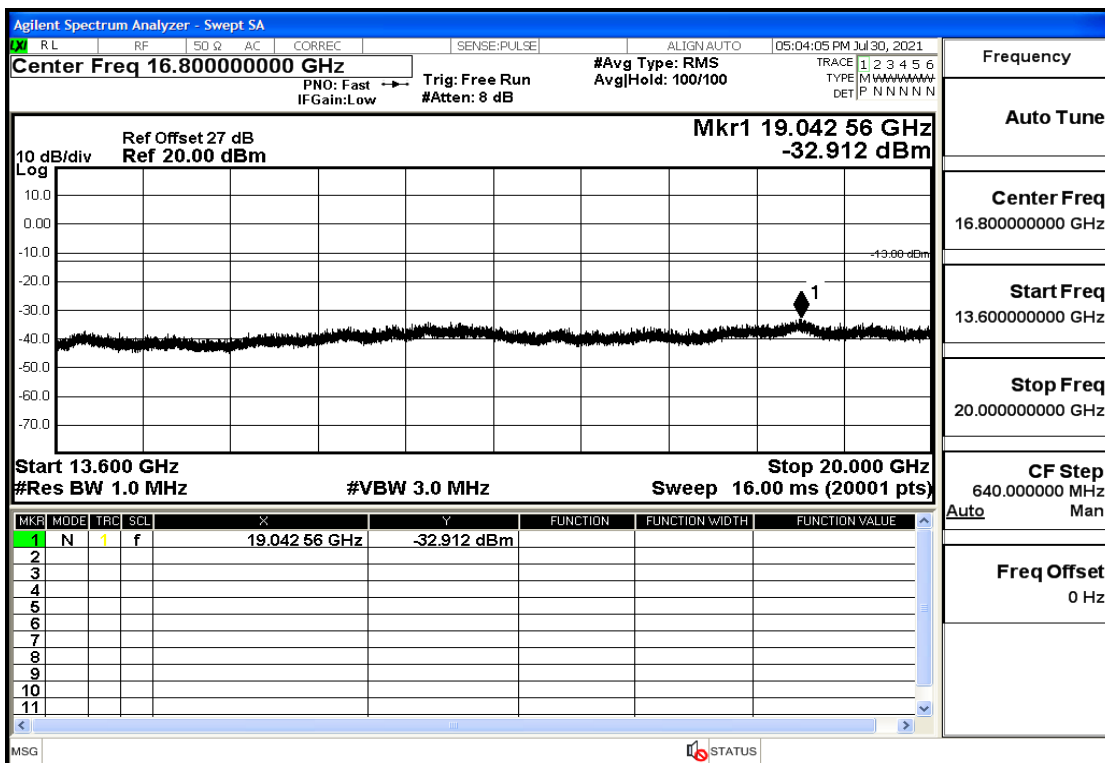

OB4-5-1752.5-QPSK-25#LOW@13.6GHz-20GHz@Pass