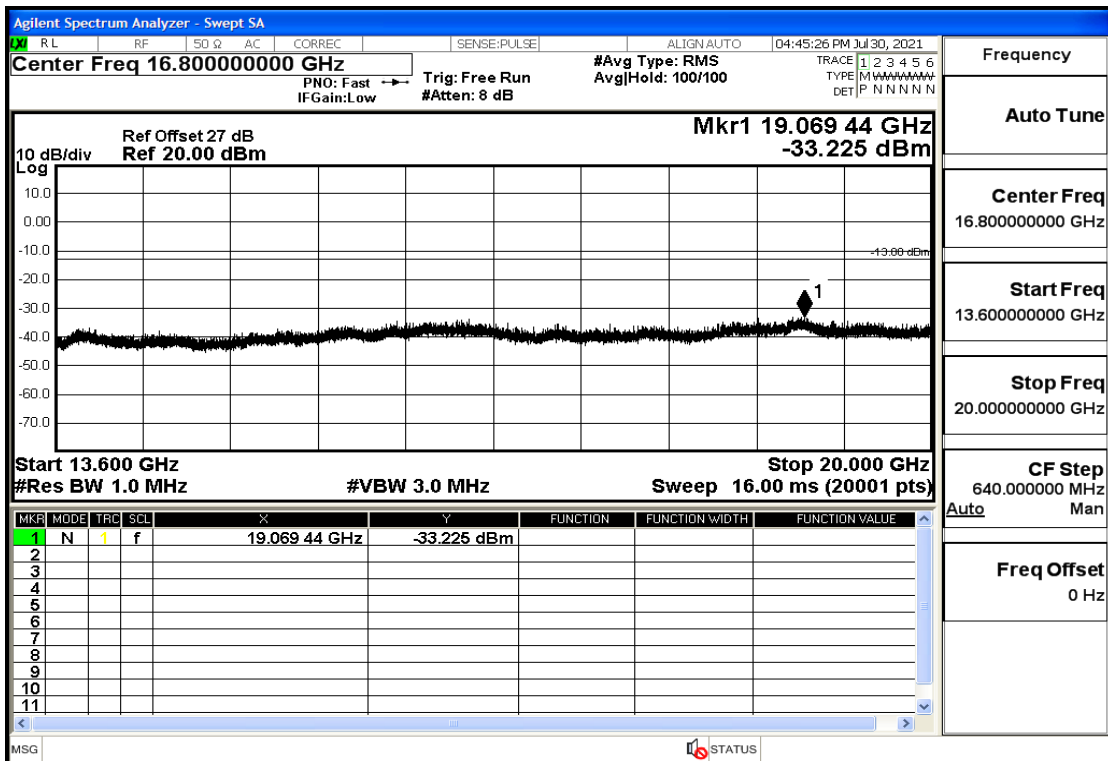

OB4-5-1732.5-QPSK-1#HIGH@30mHz-1GHz@Pass

OB4-5-1732.5-QPSK-1#HIGH@1GHz-7GHz@Pass

OB4-5-1732.5-QPSK-1#HIGH@7GHz-13.6GHz@Pass

OB4-5-1732.5-QPSK-1#HIGH@13.6GHz-20GHz@Pass

OB4-5-1752.5-QPSK-25#LOW@30mHz-1GHz@Pass