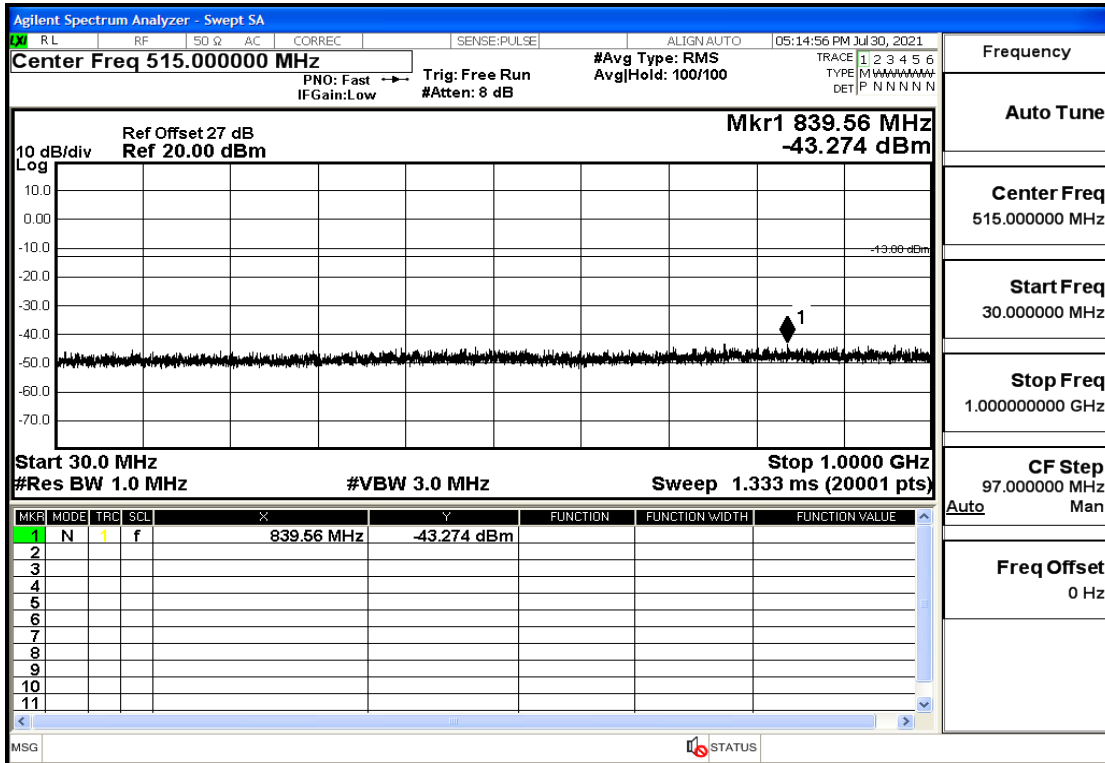

OB4-10-1732.5-QPSK-1#HIGH@30mHz-1GHz@Pass