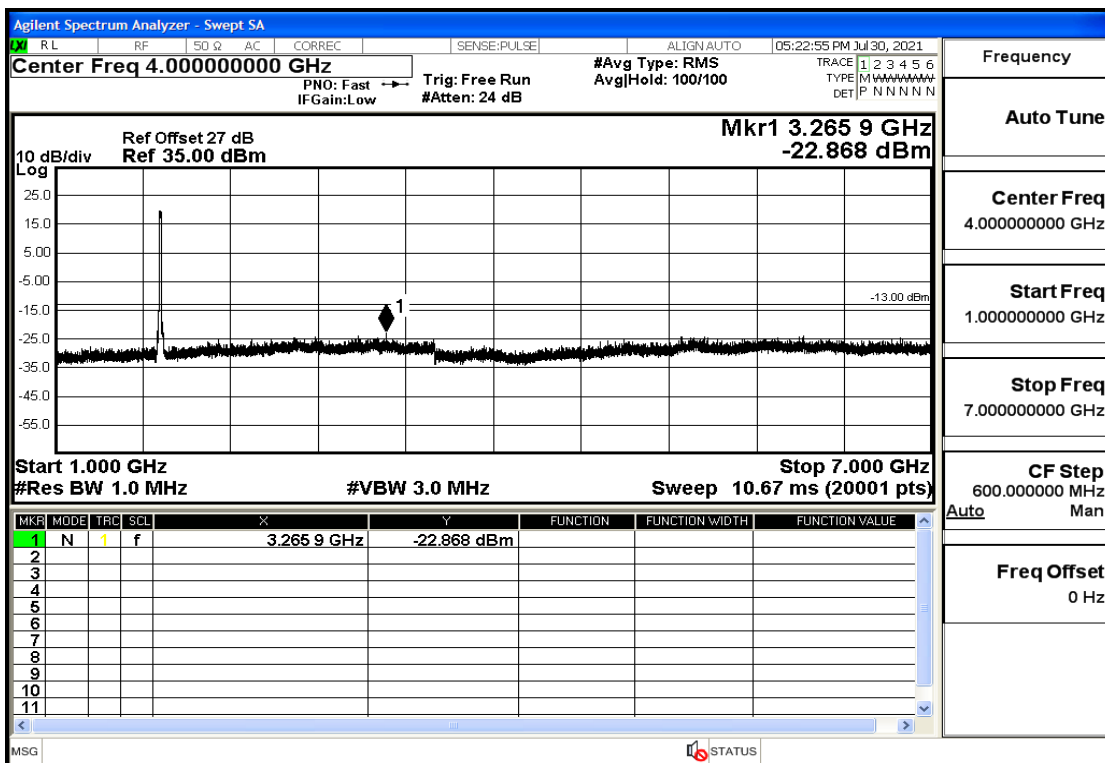

OB4-15-1717.5-QPSK-75#LOW@1GHz-7GHz@Pass