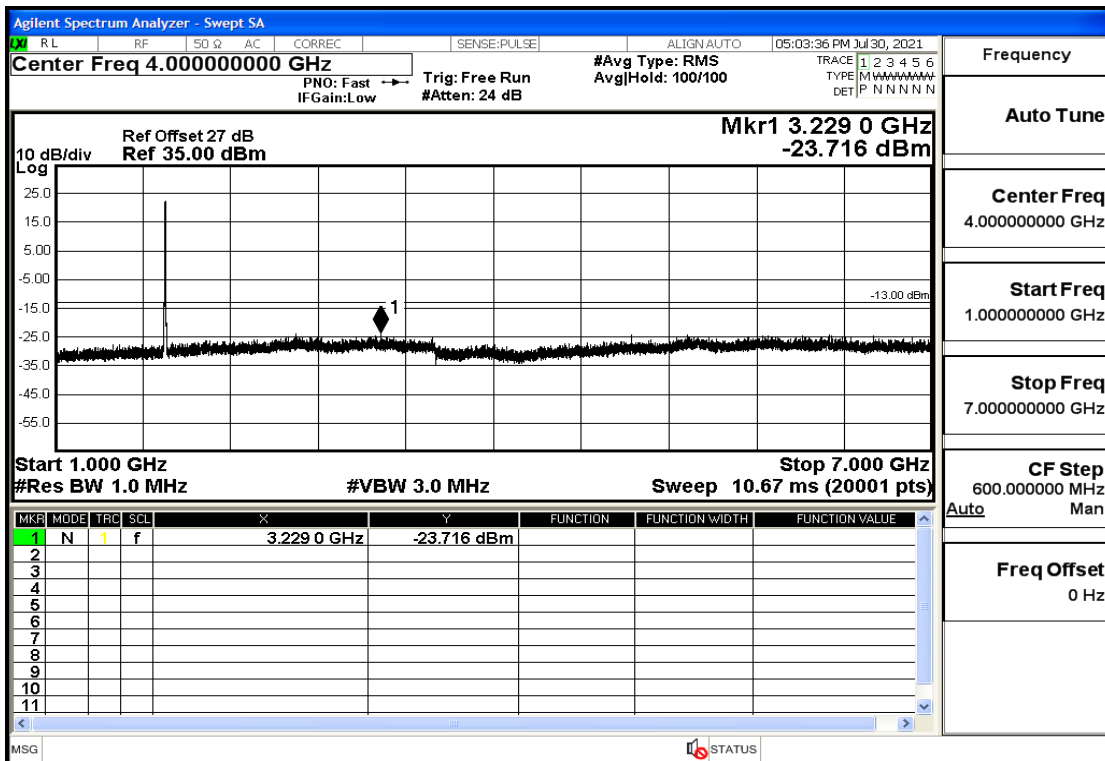

OB4-5-1752.5-QPSK-25#LOW@1GHz-7GHz@Pass