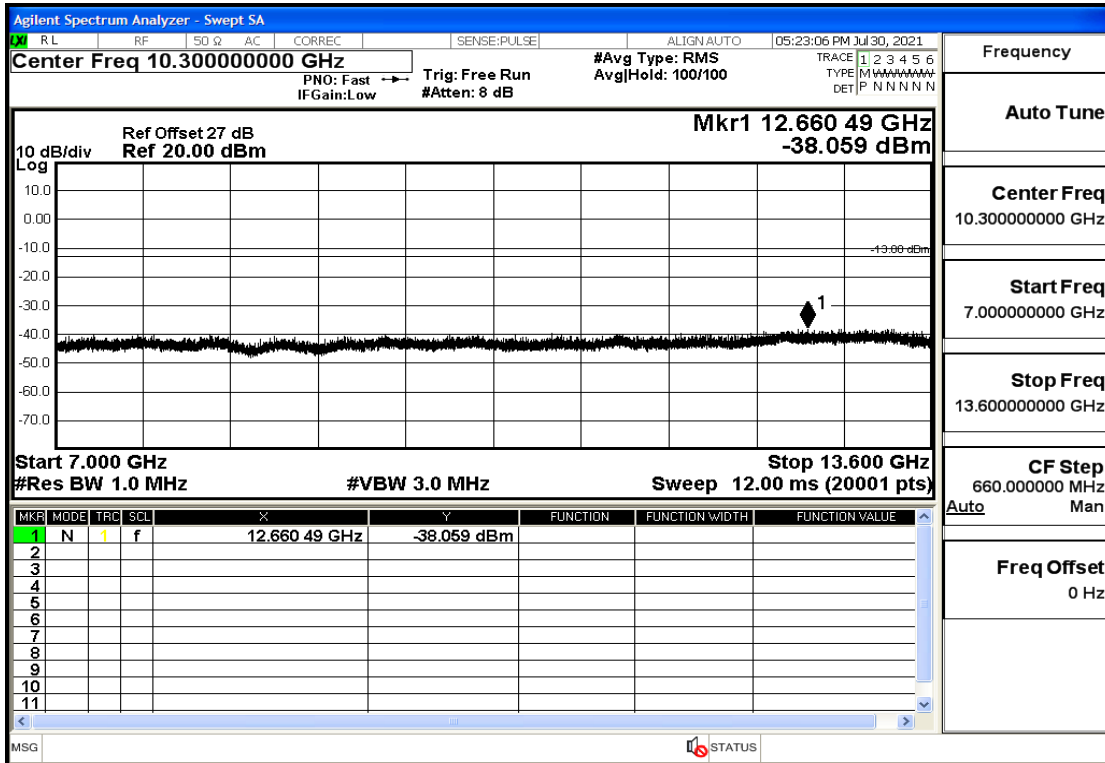

OB4-15-1717.5-QPSK-75#LOW@7GHz-13.6GHz@Pass