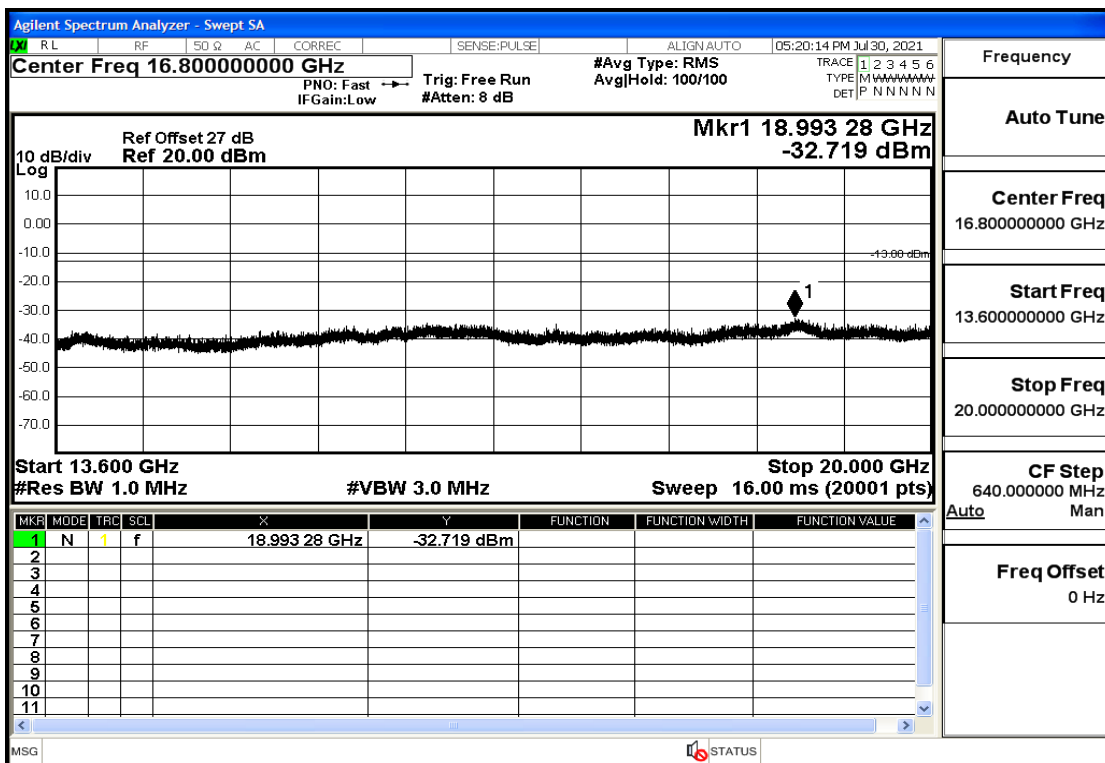

OB4-10-1750-QPSK-1#LOW@13.6GHz-20GHz@Pass

OB4-10-1750-QPSK-1#HIGH@30mHz-1GHz@Pass

OB4-10-1750-QPSK-1#HIGH@1GHz-7GHz@Pass

OB4-10-1750-QPSK-1#HIGH@7GHz-13.6GHz@Pass

OB4-10-1750-QPSK-1#HIGH@13.6GHz-20GHz@Pass