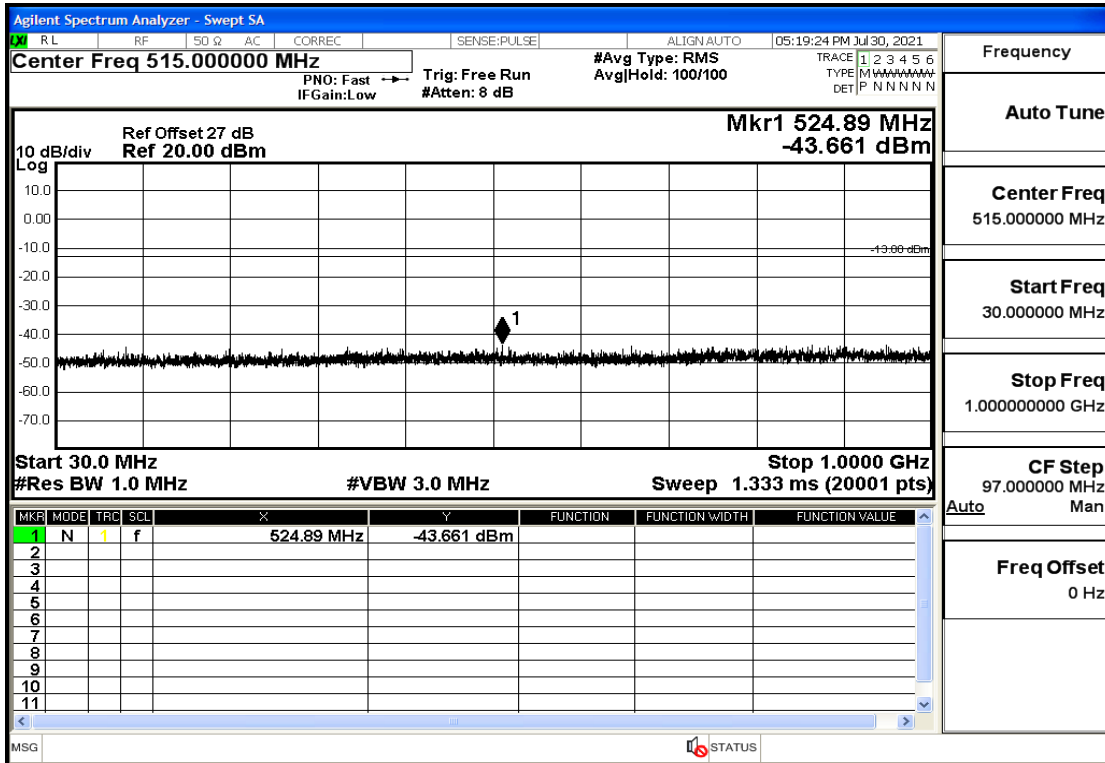

OB4-10-1750-QPSK-1#HIGH@30mHz-1GHz@Pass