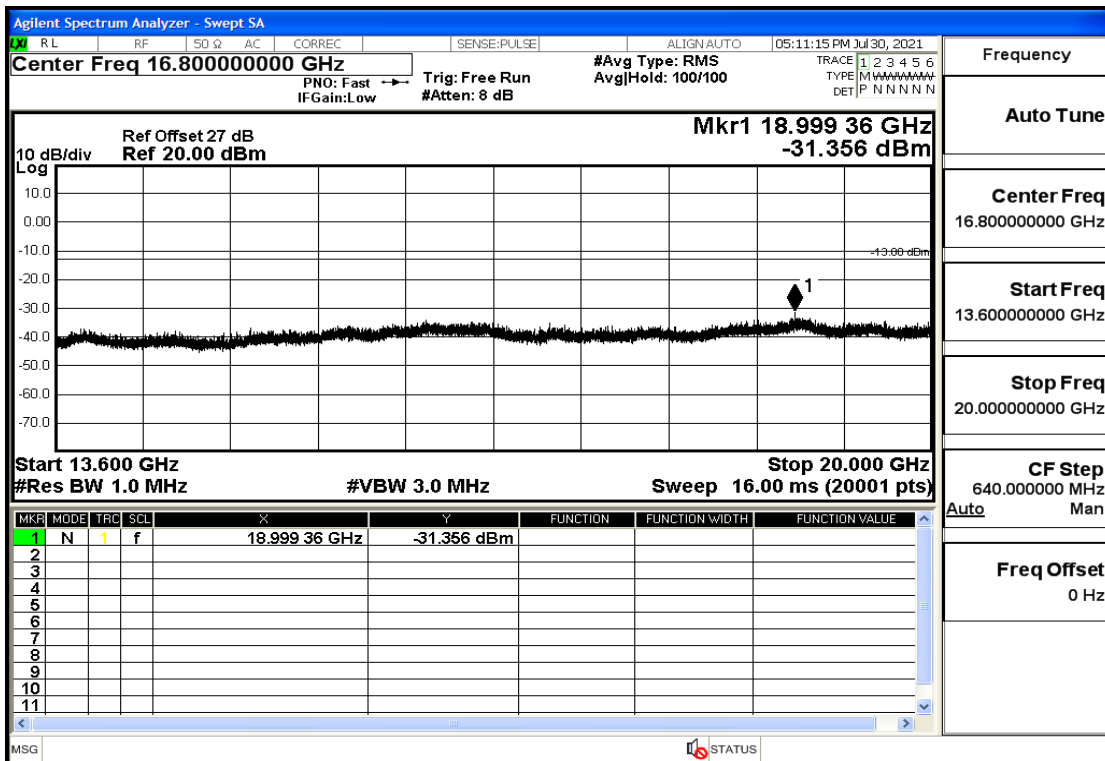

OB4-10-1715-QPSK-1#HIGH@13.6GHz-20GHz@Pass