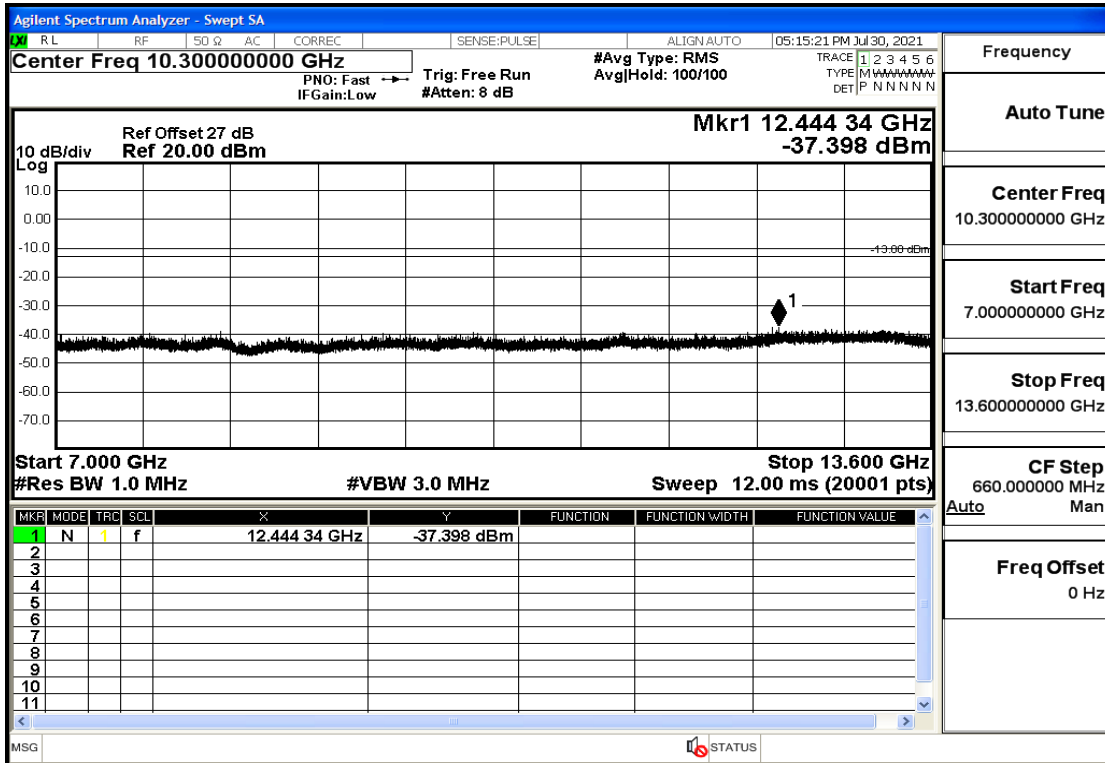

OB4-10-1732.5-QPSK-1#HIGH@7GHz-13.6GHz@Pass