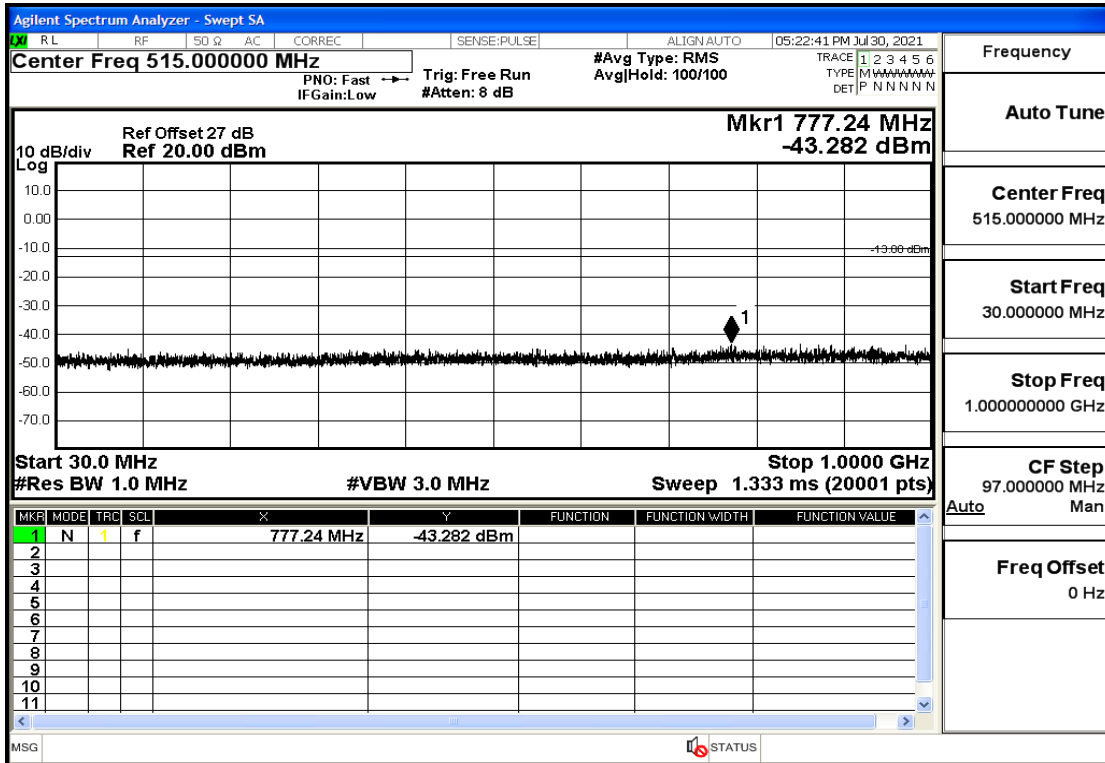

OB4-15-1717.5-QPSK-75#LOW@30mHz-1GHz@Pass