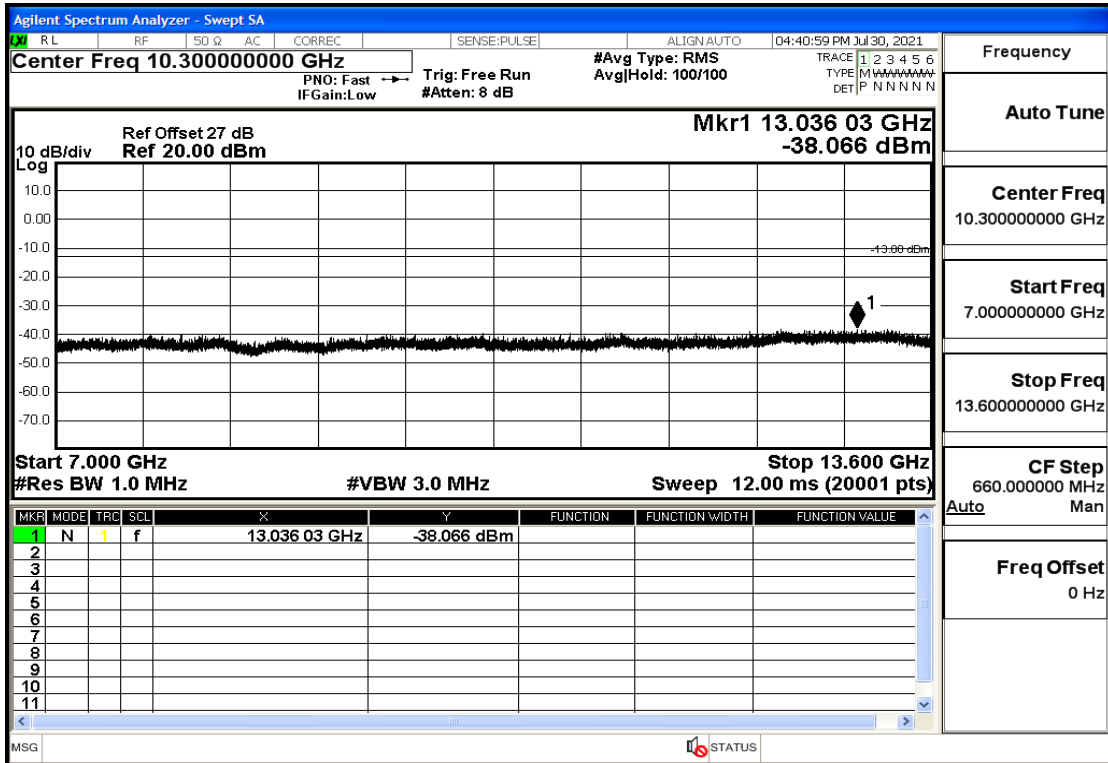

OB4-5-1712.5-QPSK-1#HIGH@7GHz-13.6GHz@Pass