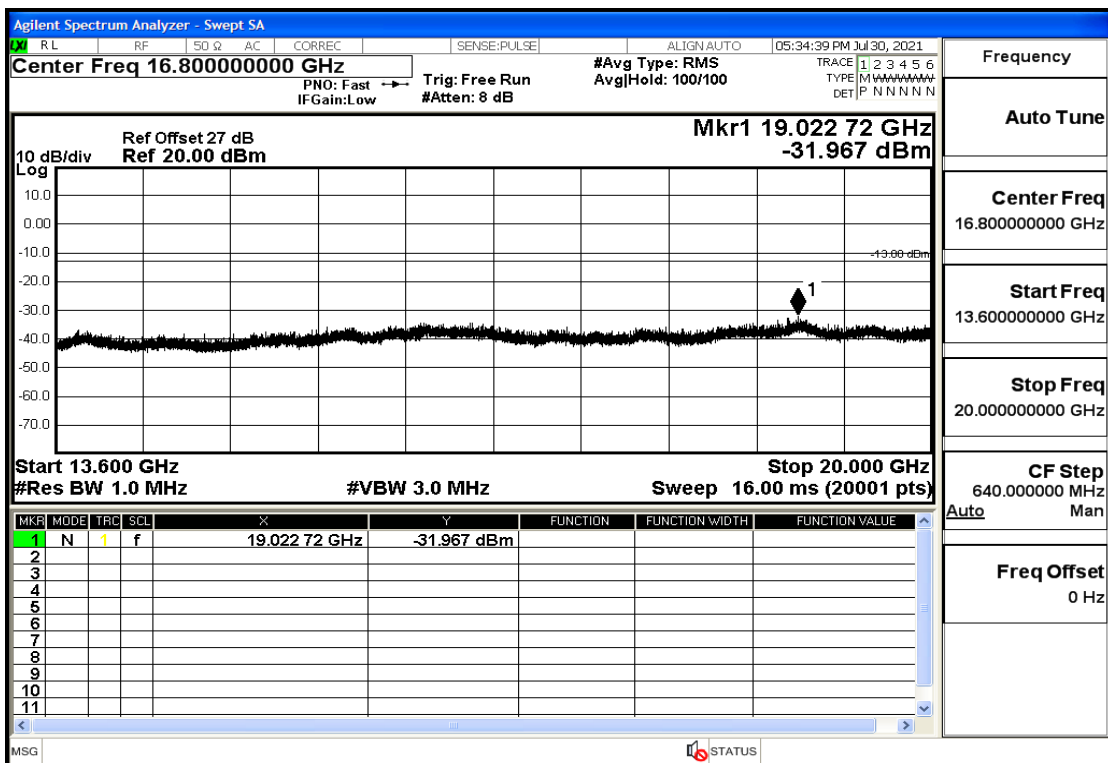

OB4-15-1747.5-QPSK-1#HIGH@13.6GHz-20GHz@Pass