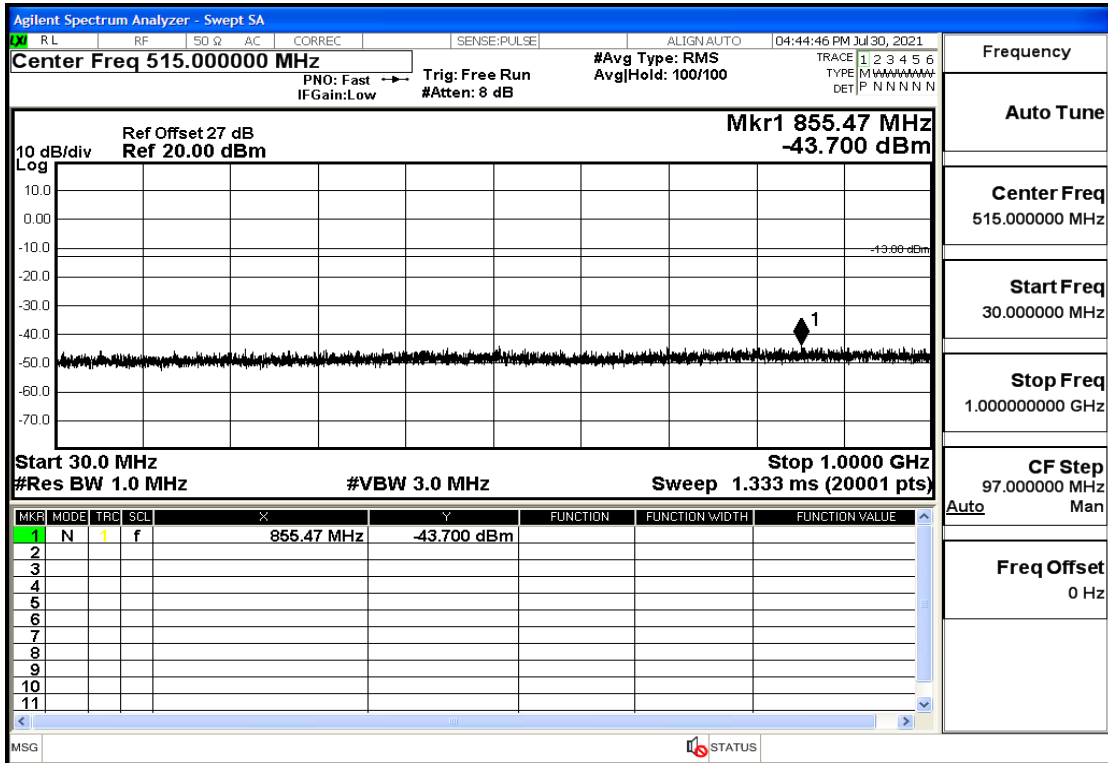

OB4-5-1732.5-QPSK-1#HIGH@30mHz-1GHz@Pass