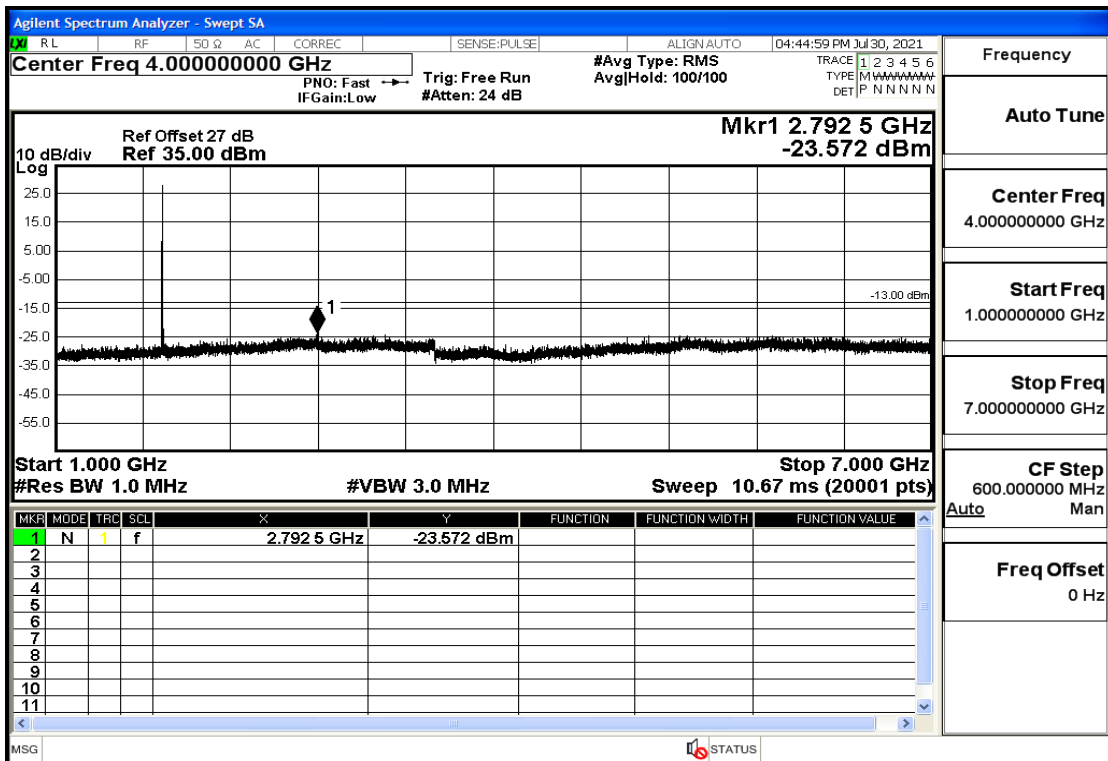

OB4-5-1732.5-QPSK-1#HIGH@1GHz-7GHz@Pass