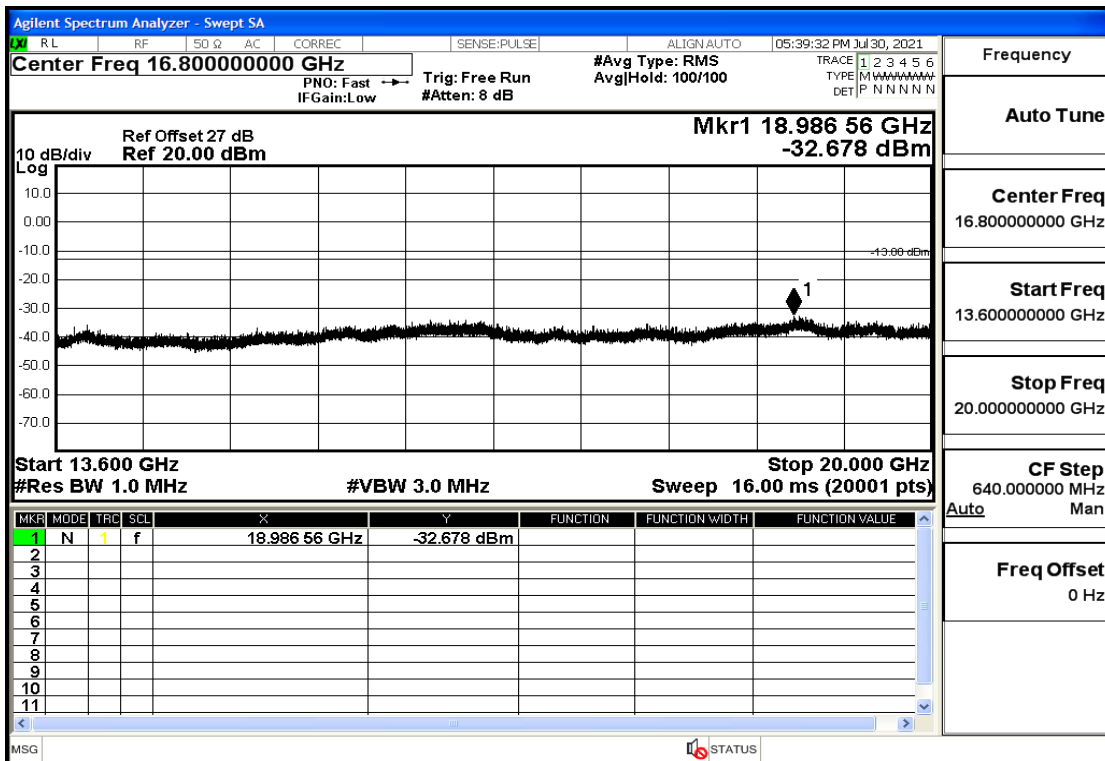

OB4-20-1720-QPSK-1#HIGH@13.6GHz-20GHz@Pass