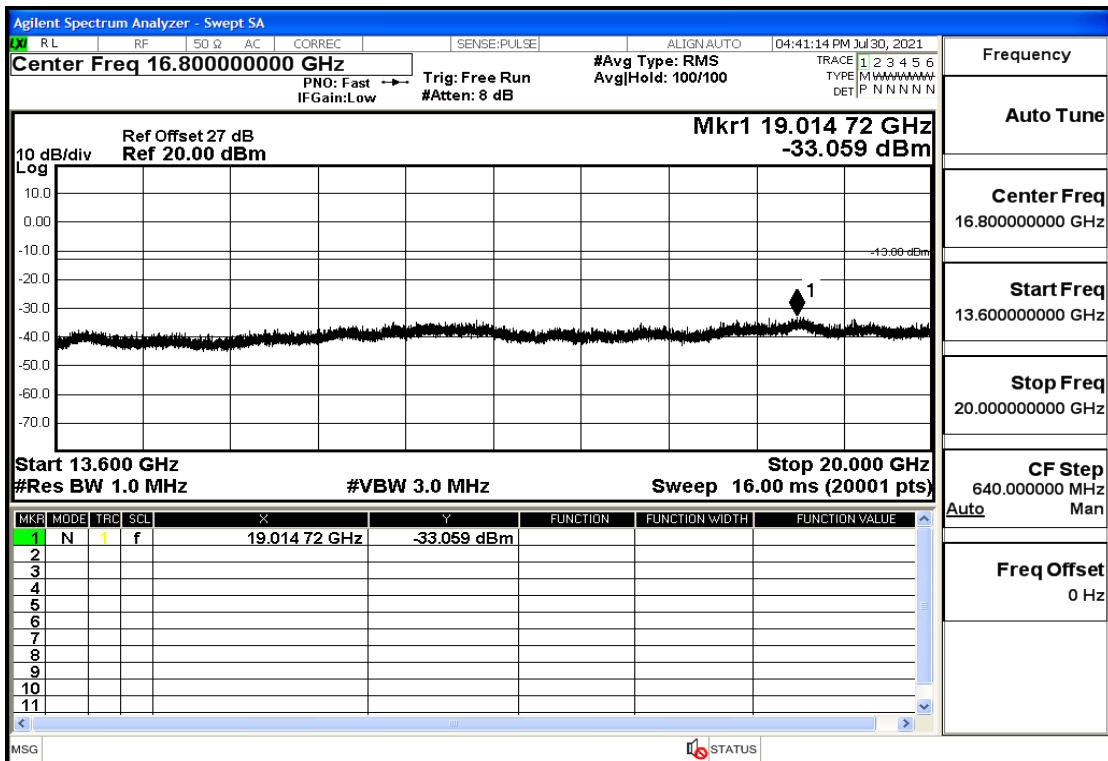

OB4-5-1712.5-QPSK-1#HIGH@13.6GHz-20GHz@Pass