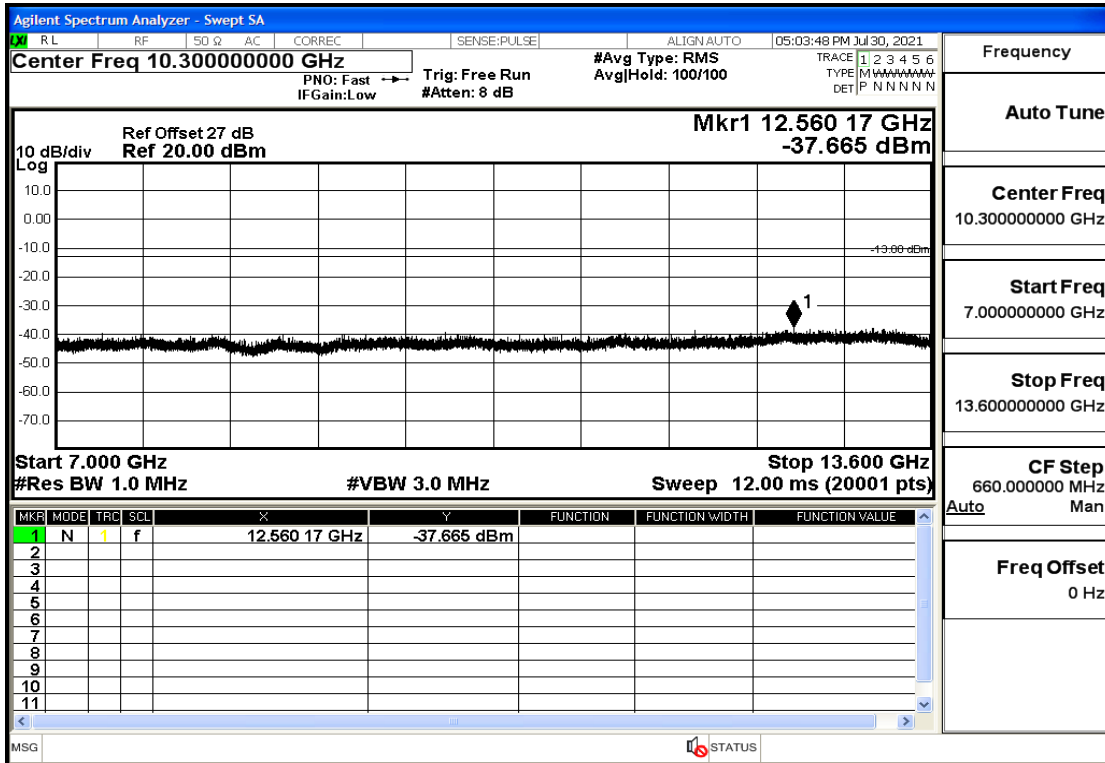

OB4-5-1752.5-QPSK-25#LOW@7GHz-13.6GHz@Pass