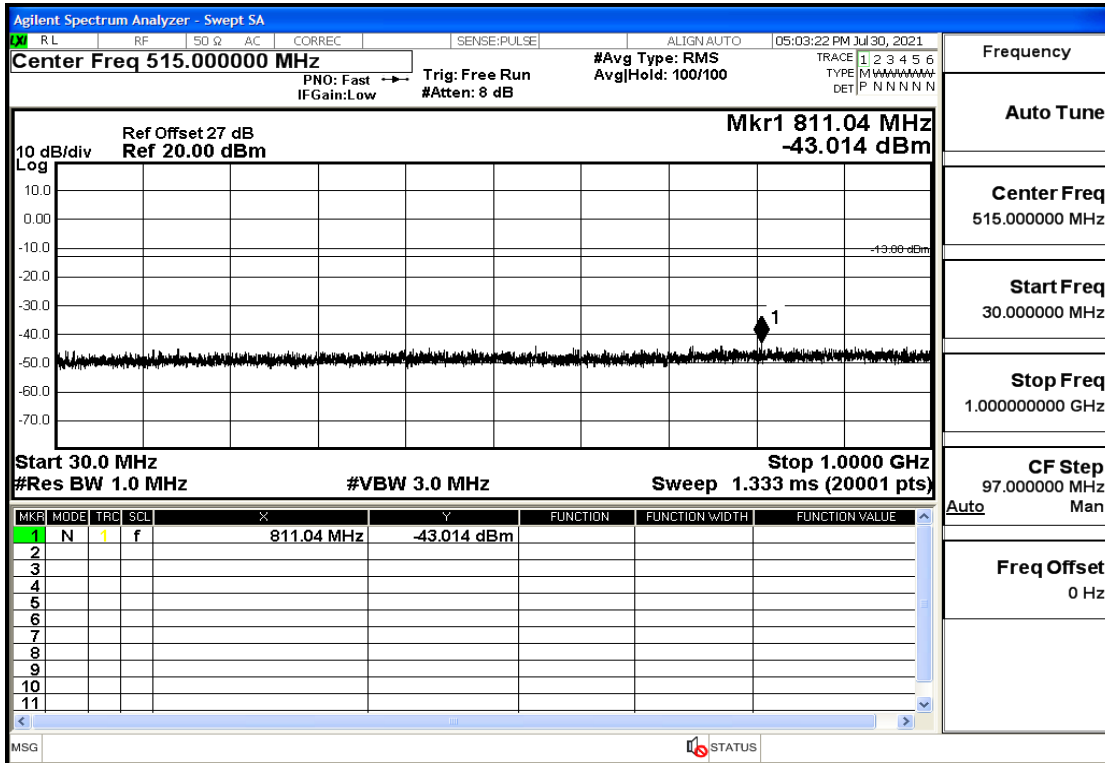

OB4-5-1732.5-QPSK-1#HIGH@30mHz-1GHz@Pass

OB4-5-1732.5-QPSK-1#HIGH@1GHz-7GHz@Pass

OB4-5-1732.5-QPSK-1#HIGH@7GHz-13.6GHz@Pass

OB4-5-1732.5-QPSK-1#HIGH@13.6GHz-20GHz@Pass

OB4-5-1752.5-QPSK-25#LOW@30mHz-1GHz@Pass