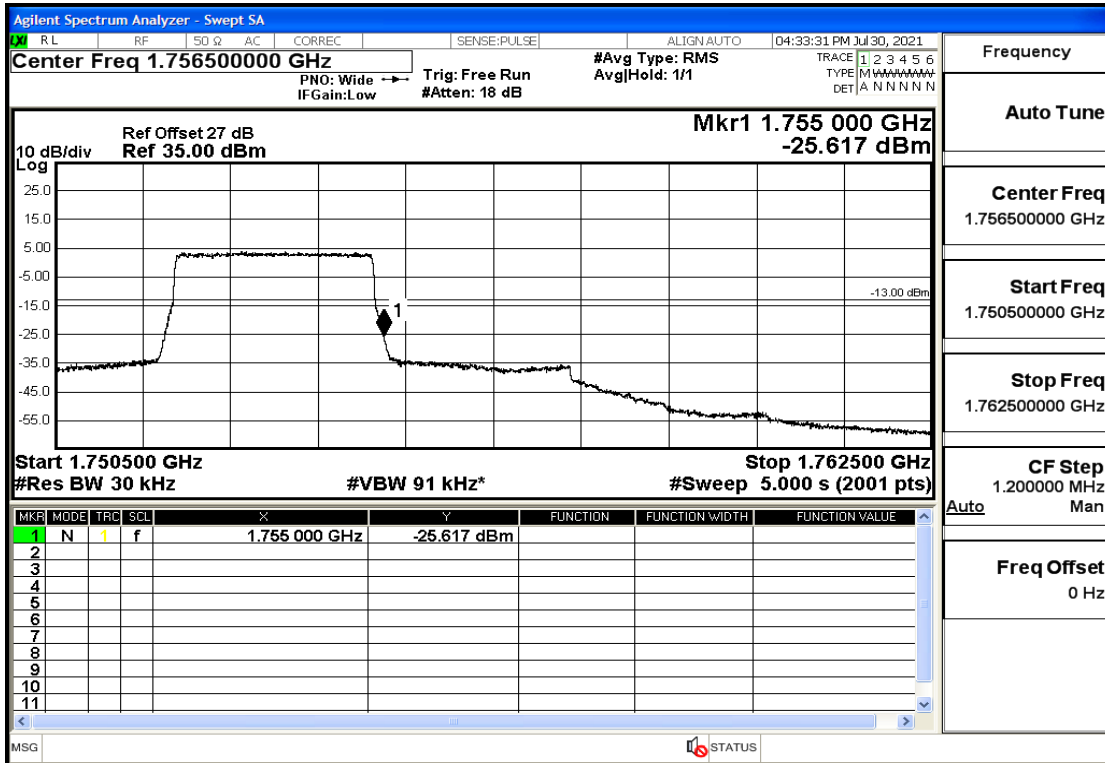

Band4-3-1753.5-QPSK-15#LOW@Pass