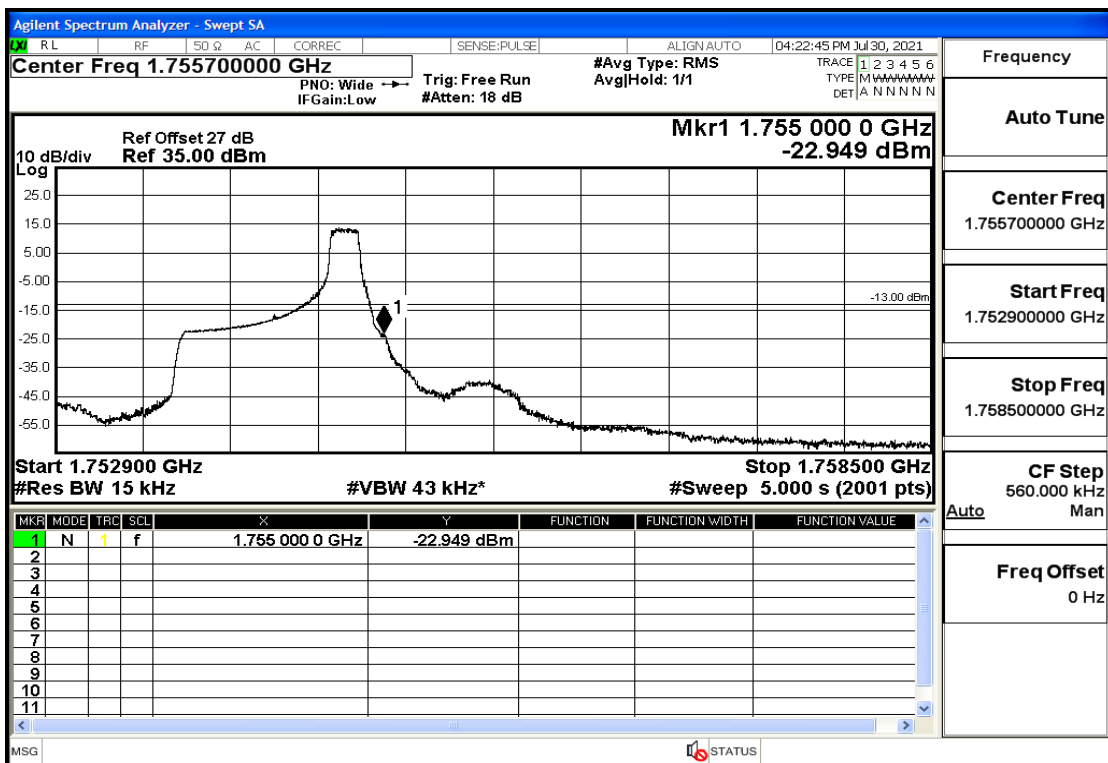

Band4-1.4-1754.3-QPSK-1#HIGH@Pass