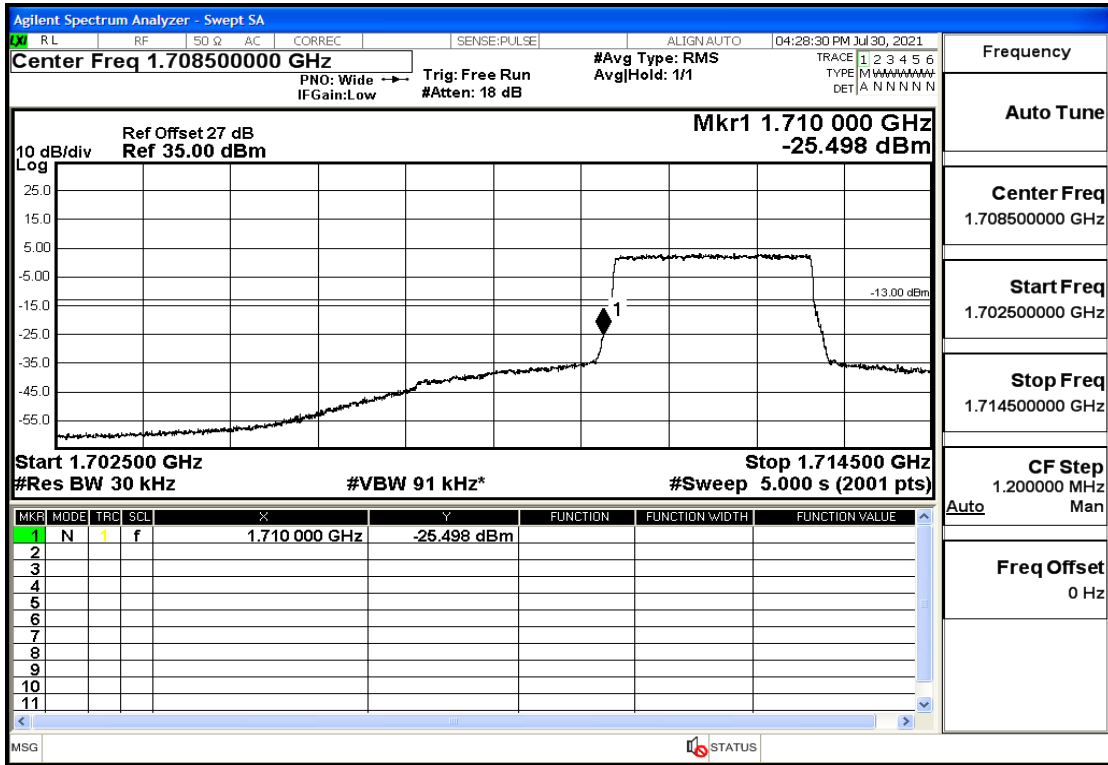

Band4-3-1711.5-16QAM-15#LOW@Pass