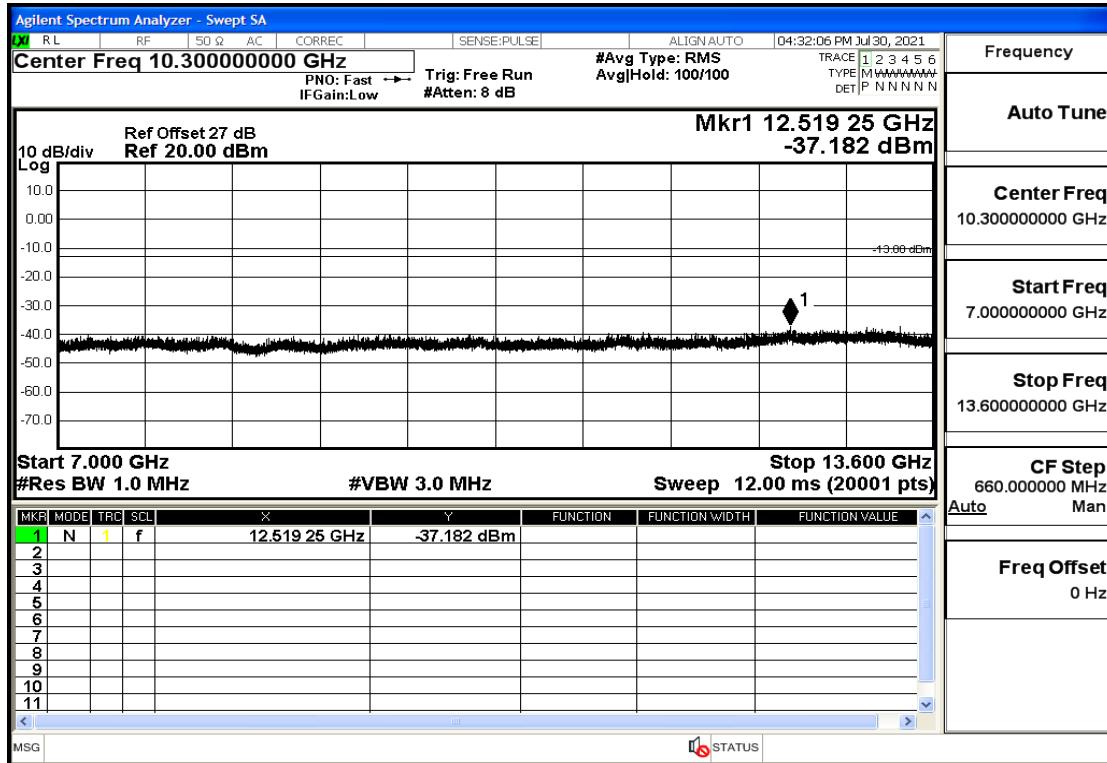

OB4-3-1732.5-QPSK-1#LOW@13.6GHz-20GHz@Pass

OB4-3-1732.5-QPSK-1#HIGH@30mHz-1GHz@Pass

OB4-3-1732.5-QPSK-1#HIGH@1GHz-7GHz@Pass

OB4-3-1732.5-QPSK-1#HIGH@7GHz-13.6GHz@Pass

OB4-3-1732.5-QPSK-1#HIGH@13.6GHz-20GHz@Pass