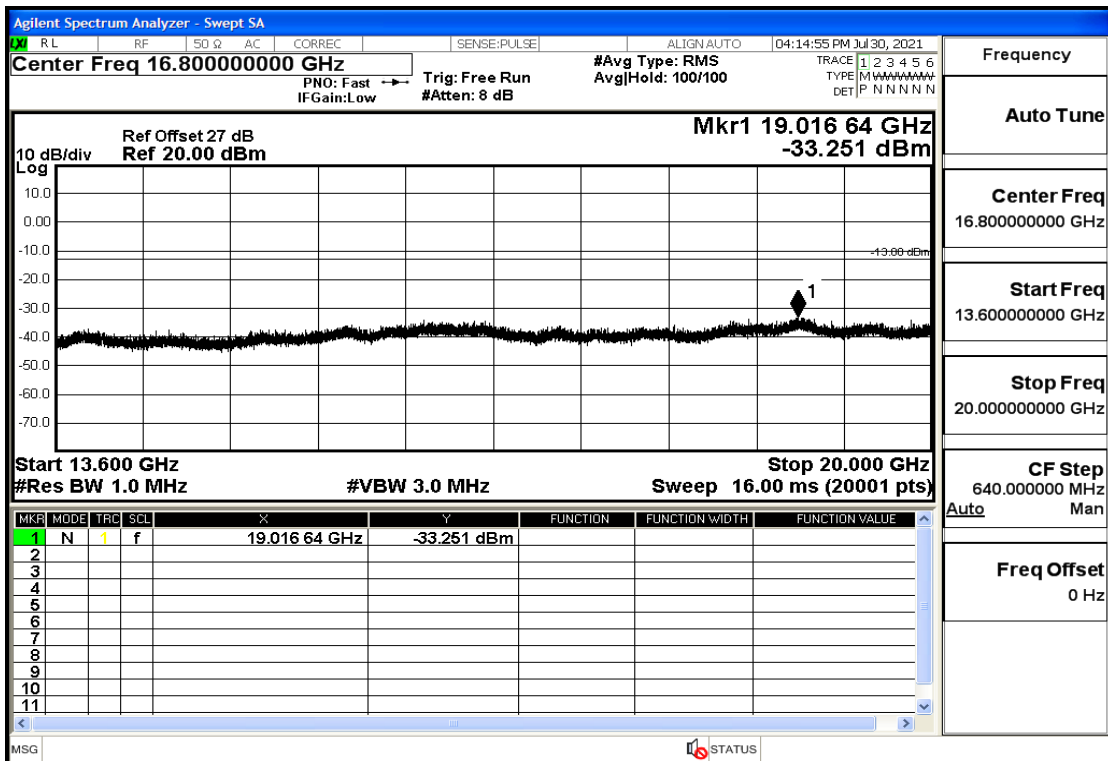

OB4-1.4-1710.7-QPSK-1#HIGH@13.6GHz-20GHz@Pass