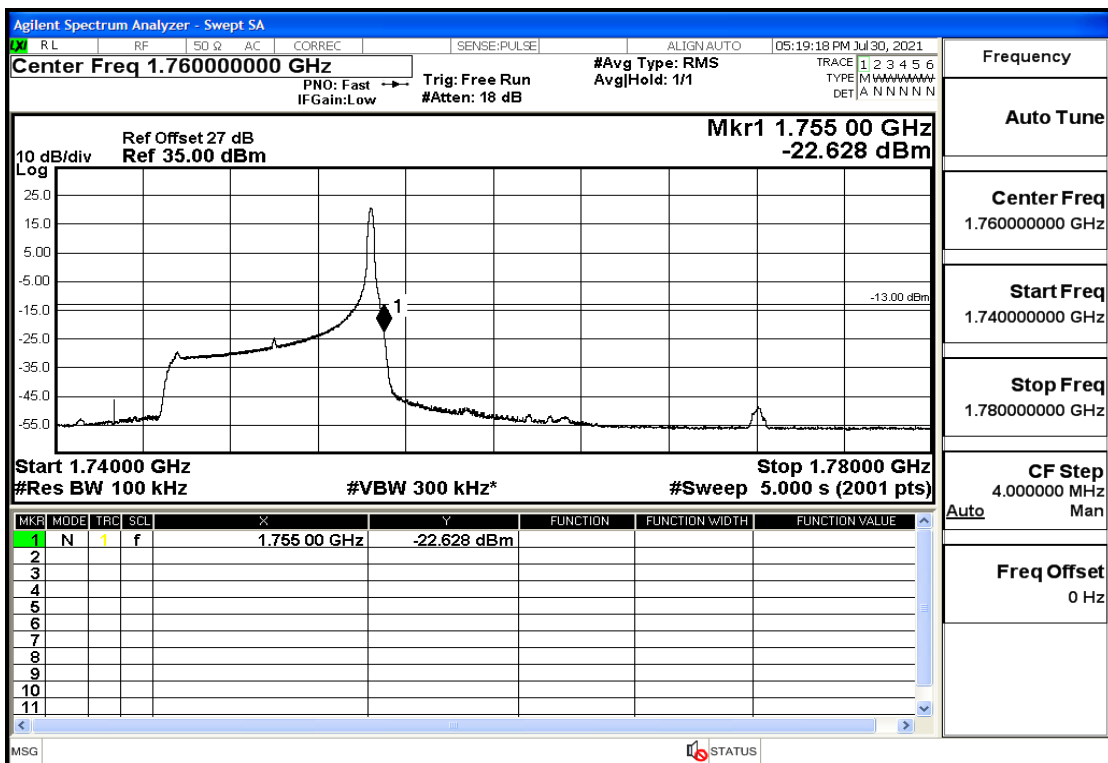

Band4-10-1750-QPSK-1#HIGH@Pass