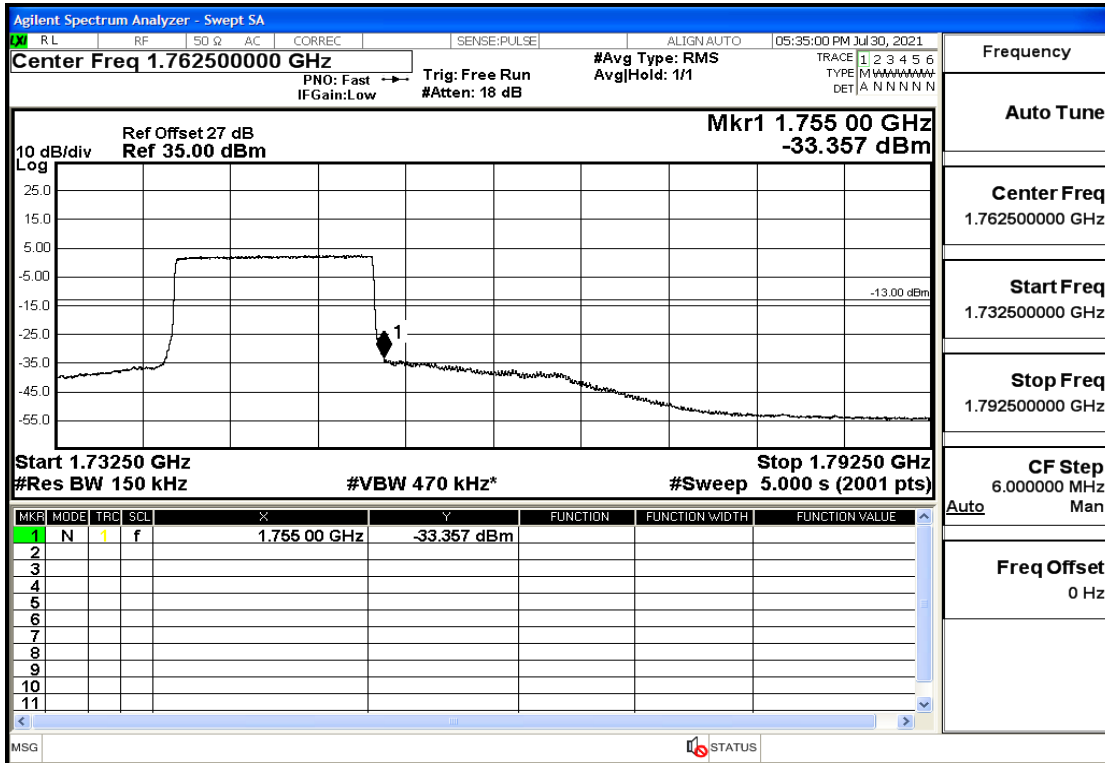

Band4-15-1747.5-16QAM-75#LOW@Pass