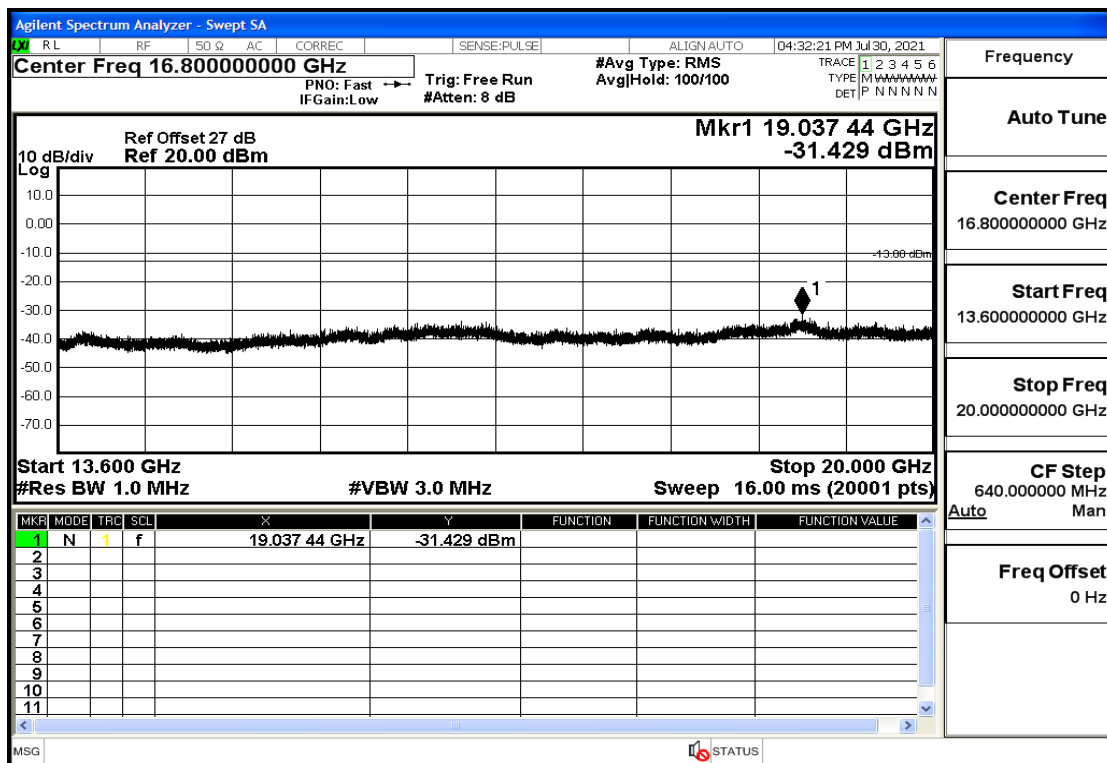

OB4-3-1732.5-QPSK-1#LOW@13.6GHz-20GHz@Pass

OB4-3-1732.5-QPSK-1#HIGH@30mHz-1GHz@Pass

OB4-3-1732.5-QPSK-1#HIGH@1GHz-7GHz@Pass

OB4-3-1732.5-QPSK-1#HIGH@7GHz-13.6GHz@Pass

OB4-3-1732.5-QPSK-1#HIGH@13.6GHz-20GHz@Pass