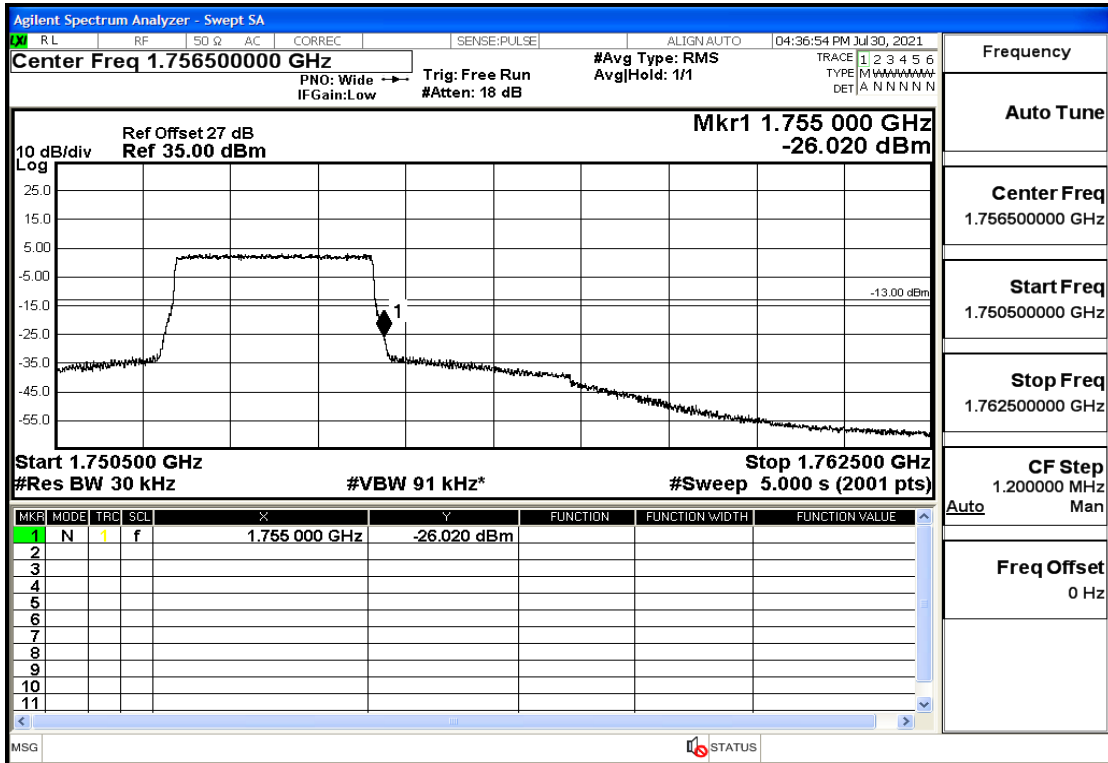

Band4-3-1753.5-16QAM-15#LOW@Pass