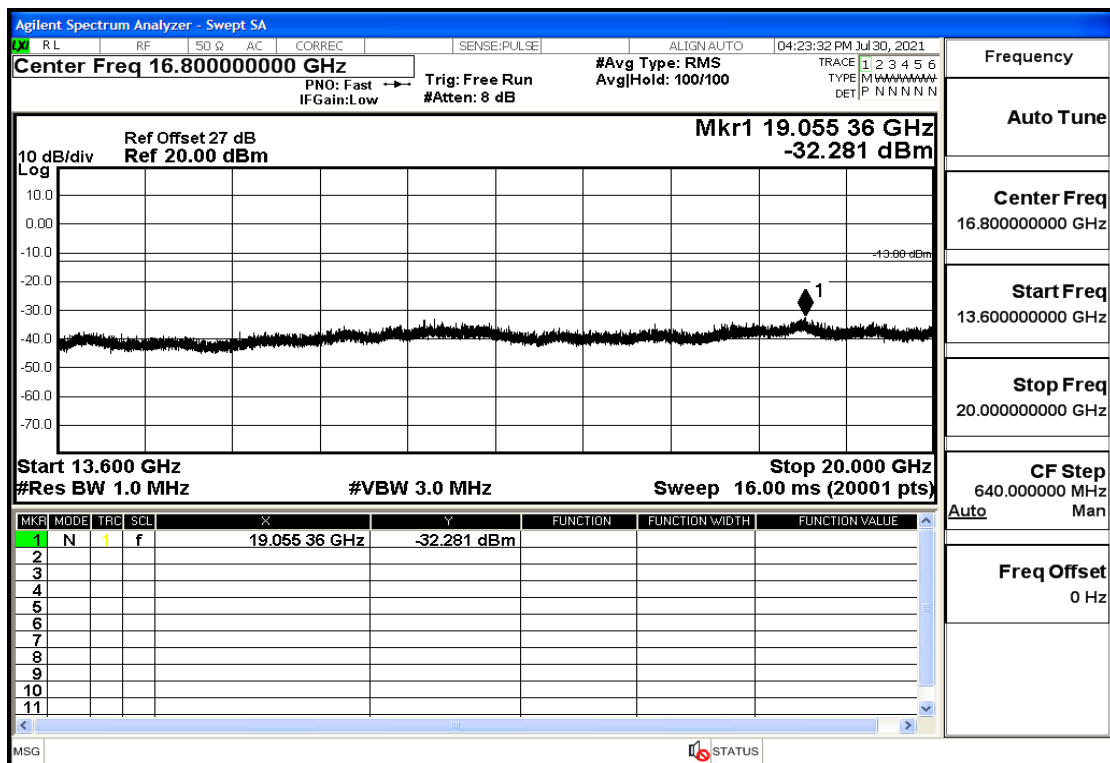

OB4-1.4-1754.3-QPSK-1#HIGH@13.6GHz-20GHz@Pass