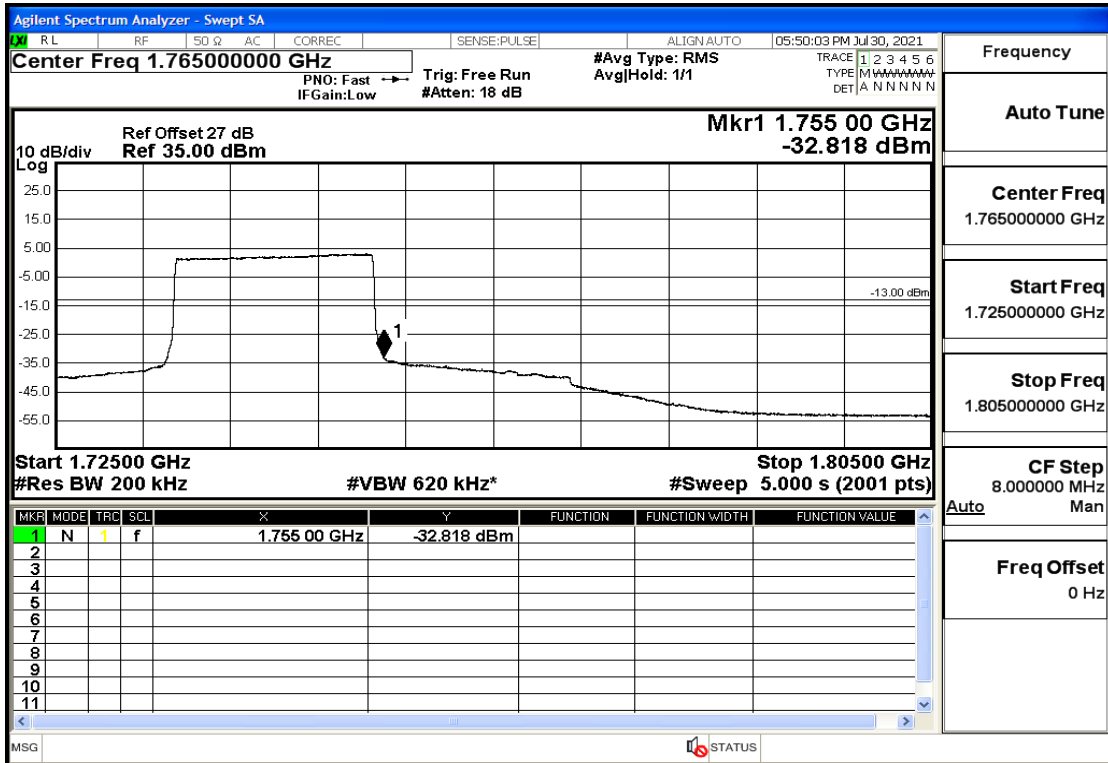

RF Test Data for LTE (Conducted Measurement)

Product Name: Mobile phone

Trade Mark: PCD

Test Model: P60

Sample ID: TZ210702434-1#

FCC ID: 2ALJJP60

Environmental Conditions

Temperature:	23.8°C
Relative Humidity:	56%
ATM Pressure:	100.0 kPa
Test Engineer:	Anna Hu
Supervised by:	Hugo Chen
Remark:	For LTE BAND 4

Band4-20-1720-16QAM-100#LOW@Pass

Band4-20-1720-16QAM-1#LOW@Pass

Band4-20-1745-QPSK-100#LOW@Pass

Band4-20-1745-QPSK-1#HIGH@Pass

Band4-20-1745-16QAM-100#LOW@Pass

Band4-20-1745-16QAM-1#HIGH@Pass

Conducted Spurious Emission