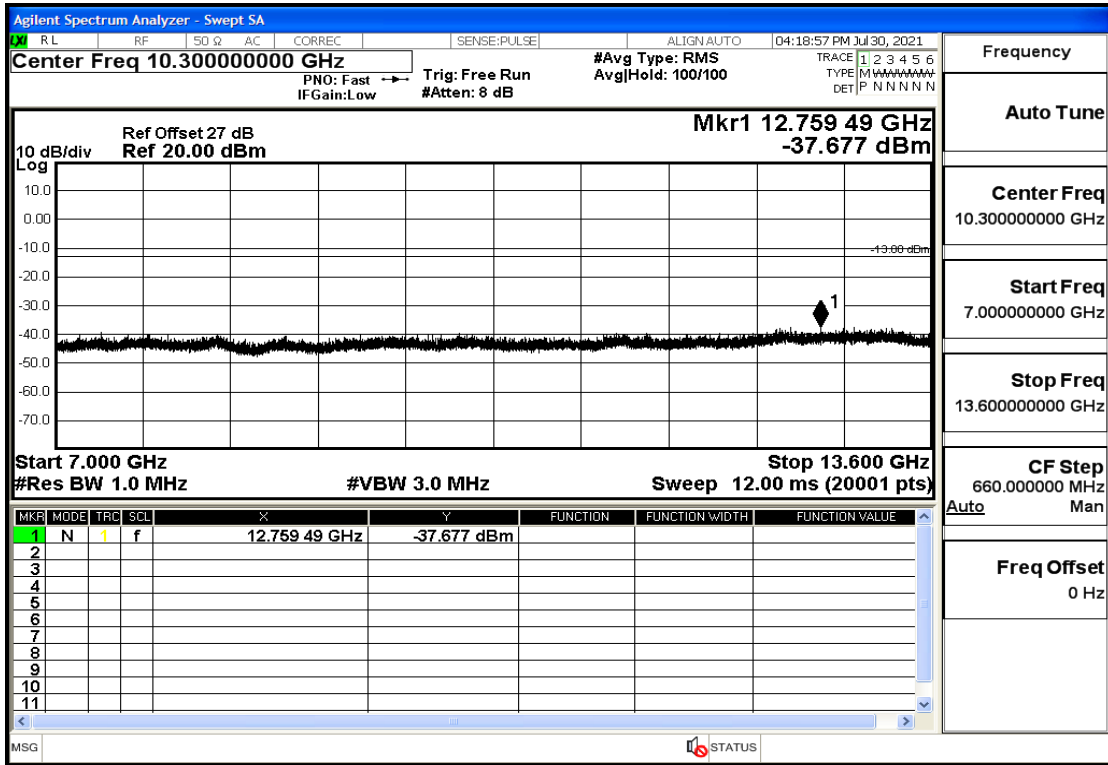

OB4-1.4-1732.5-QPSK-1#HIGH@7GHz-13.6GHz@Pass