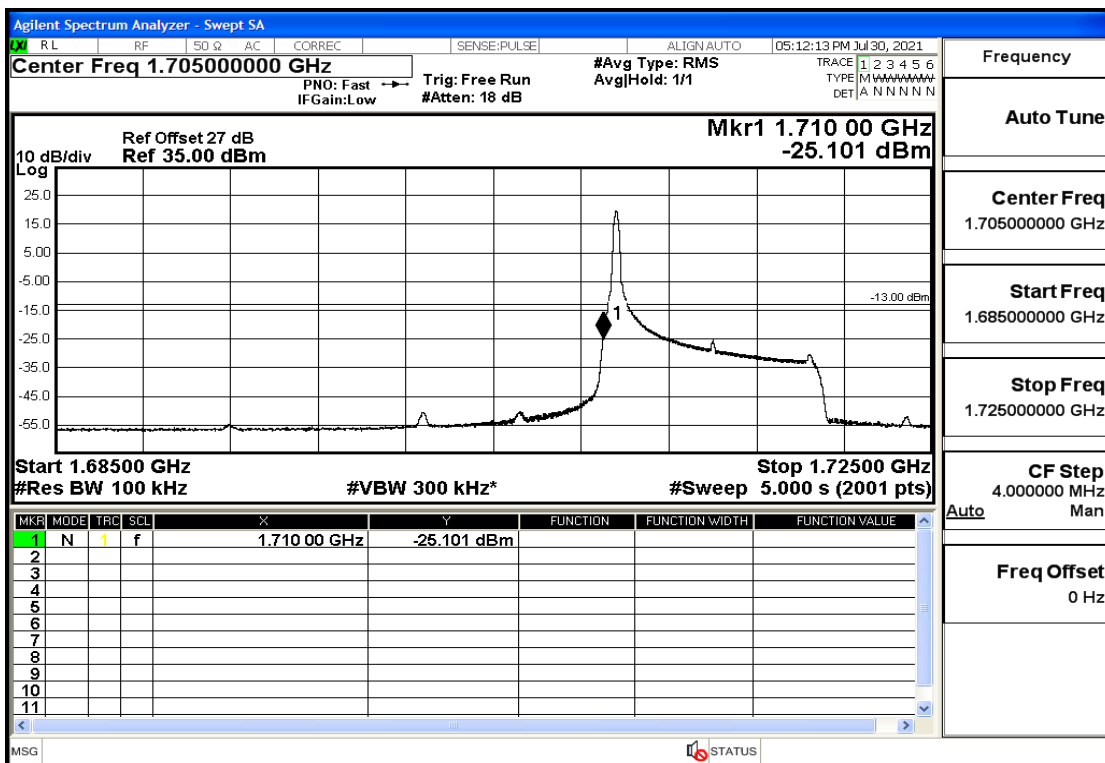

Band4-10-1715-16QAM-1#LOW@Pass