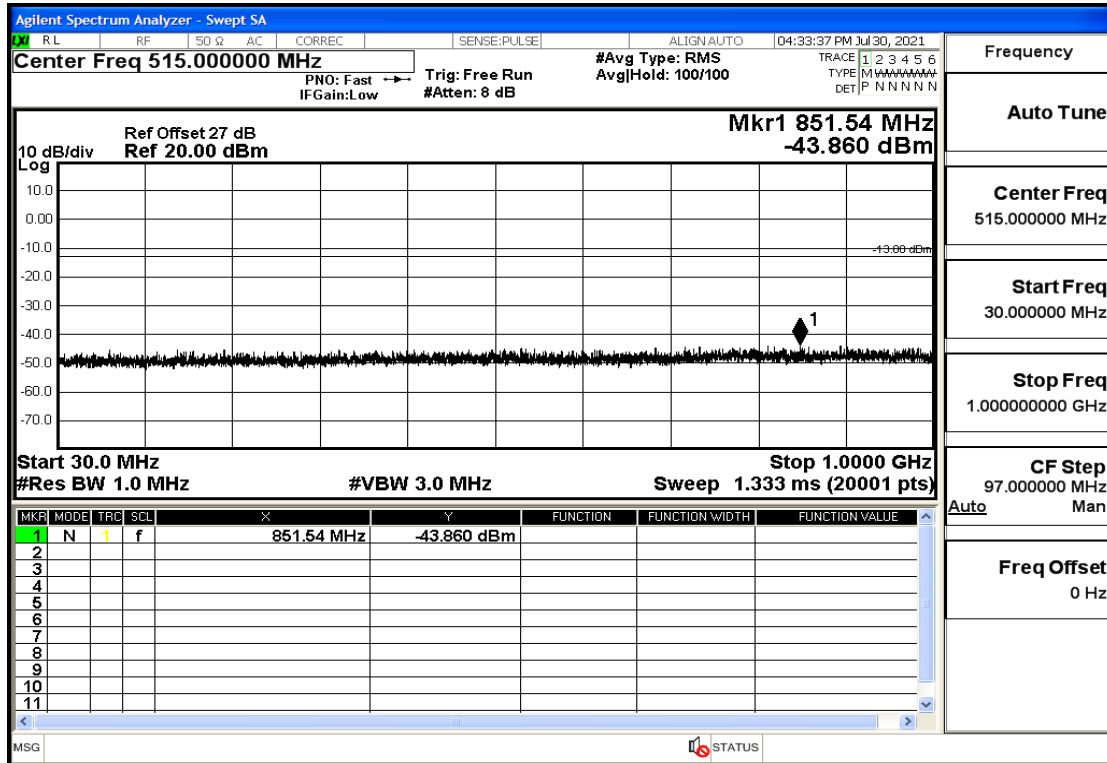

OB4-3-1753.5-QPSK-15#LOW@30mHz-1GHz@Pass