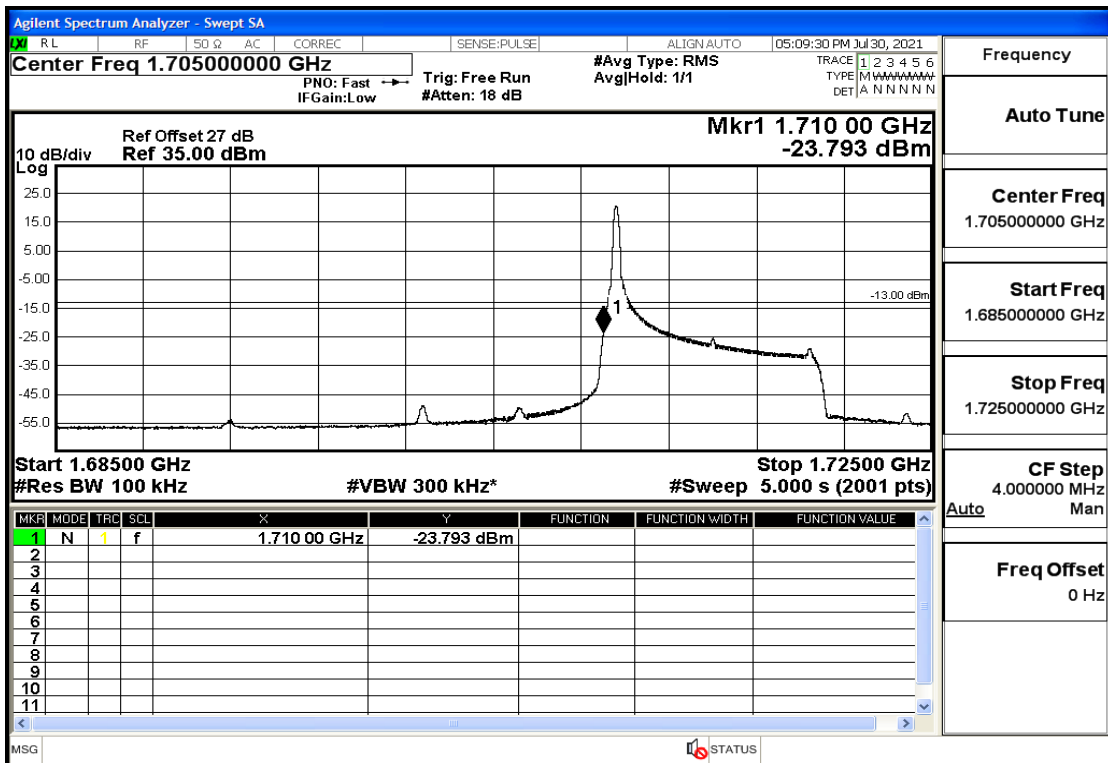

Band4-10-1715-QPSK-1#LOW@Pass