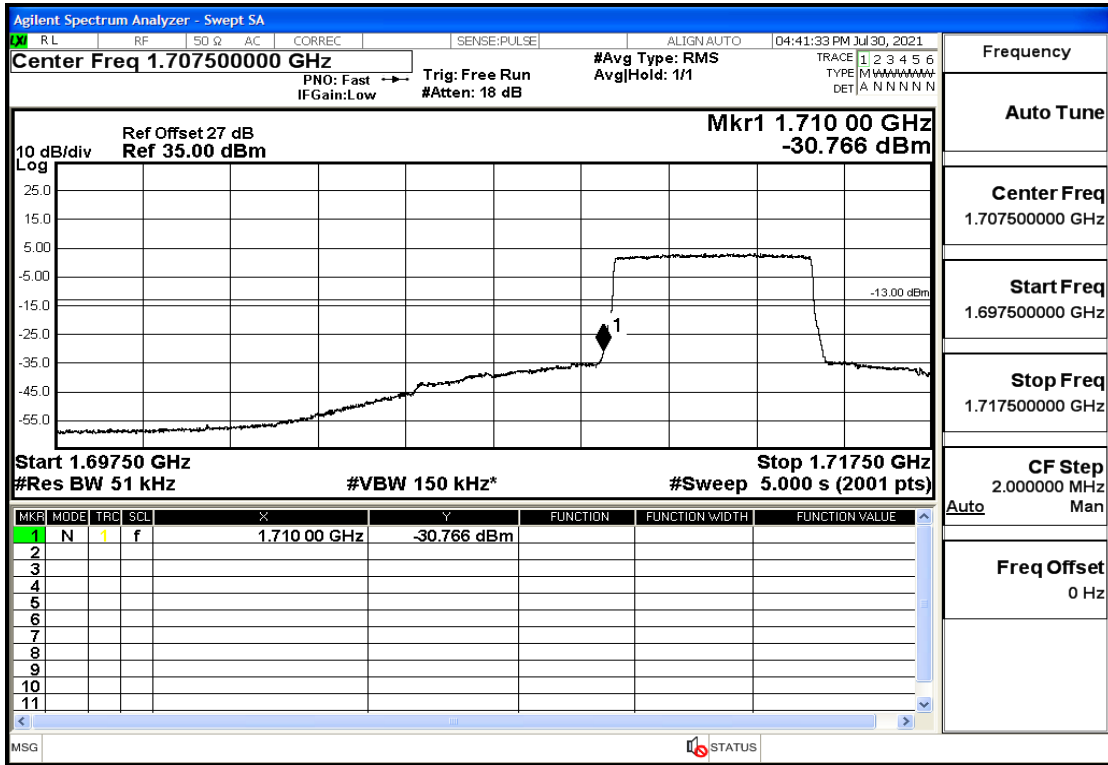

Band4-5-1712.5-16QAM-25#LOW@Pass