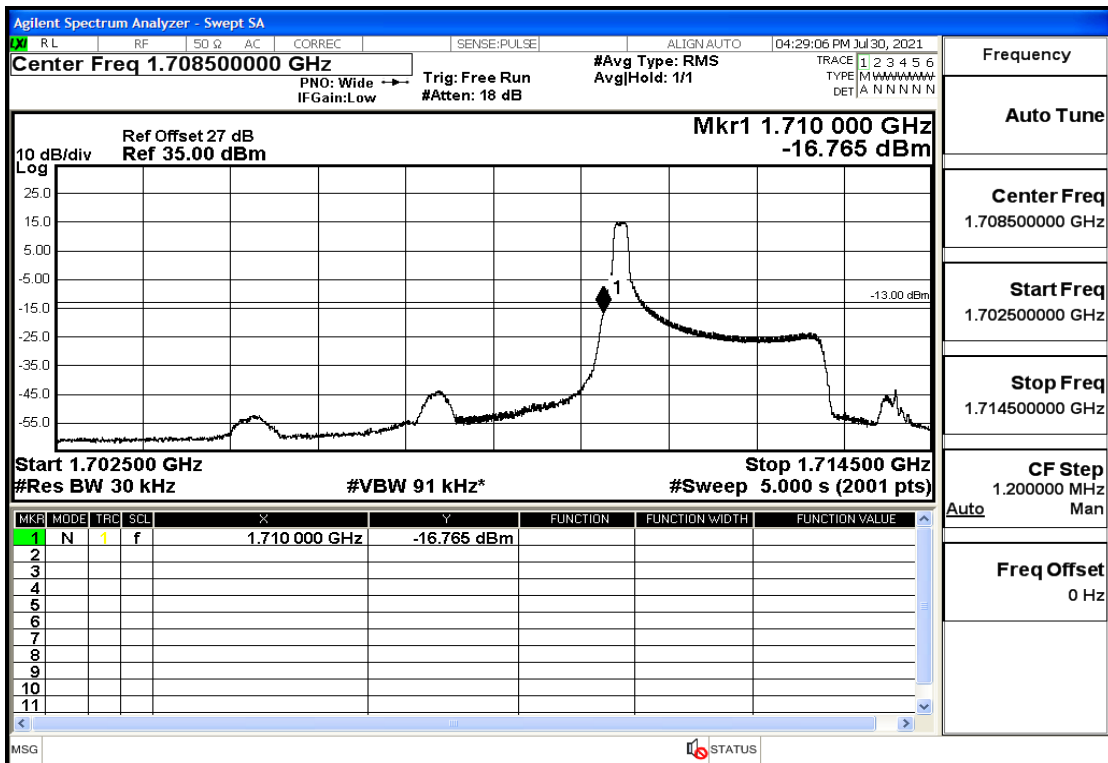

Band4-3-1711.5-16QAM-1#LOW@Pass