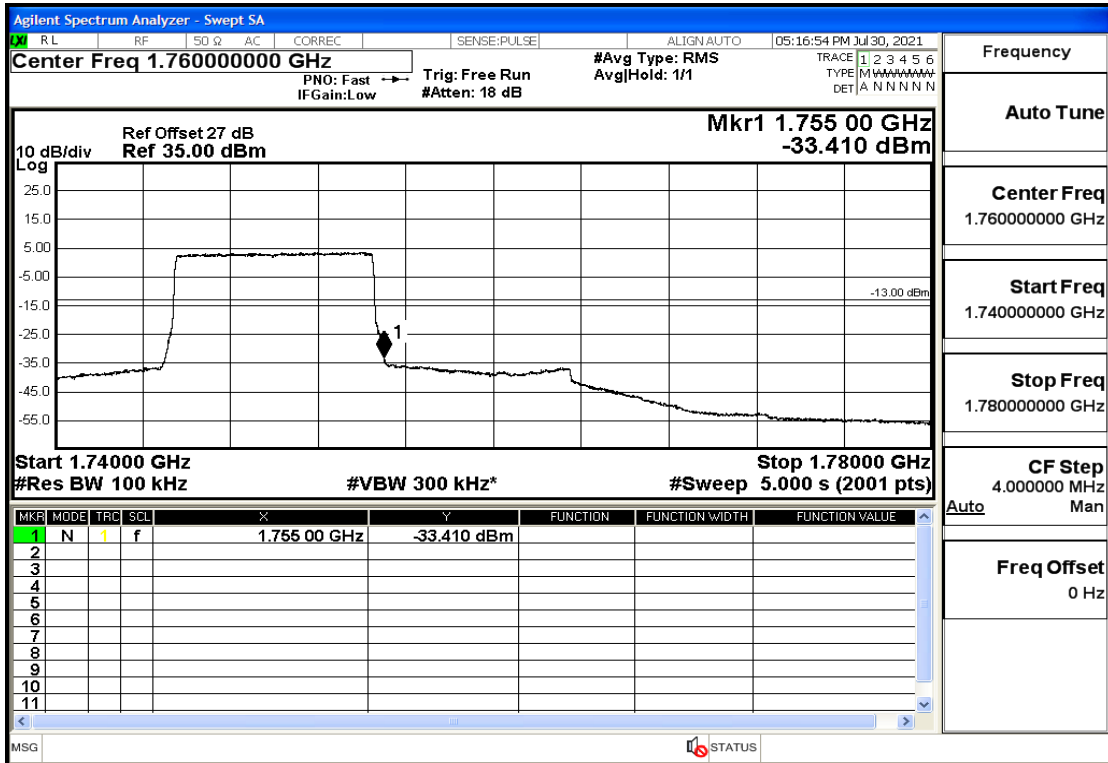

Band4-10-1750-QPSK-50#LOW@Pass