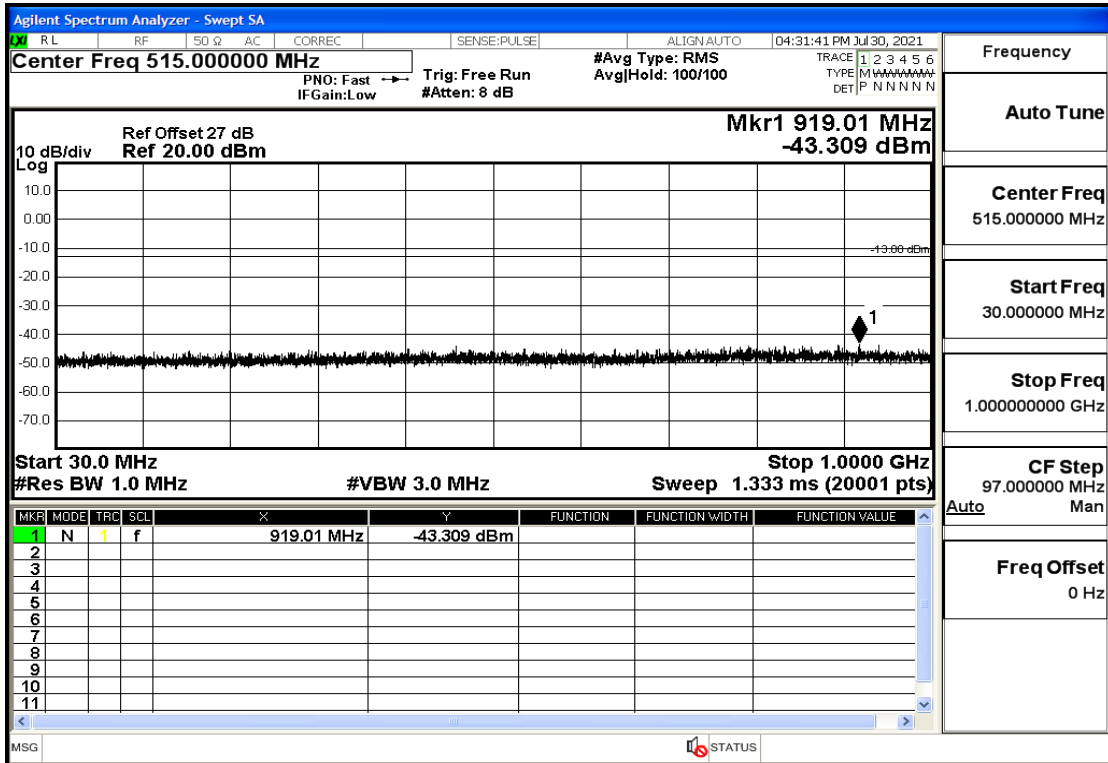

OB4-3-1732.5-QPSK-1#HIGH@30mHz-1GHz@Pass