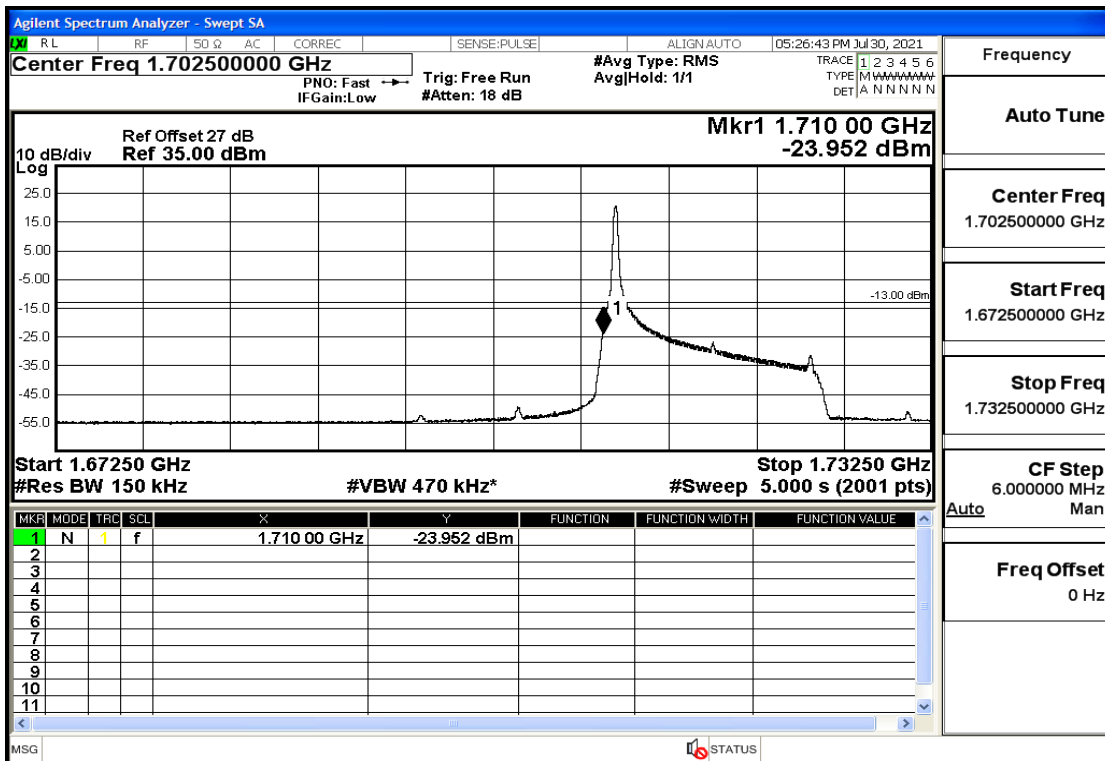

Band4-15-1717.5-16QAM-1#LOW@Pass