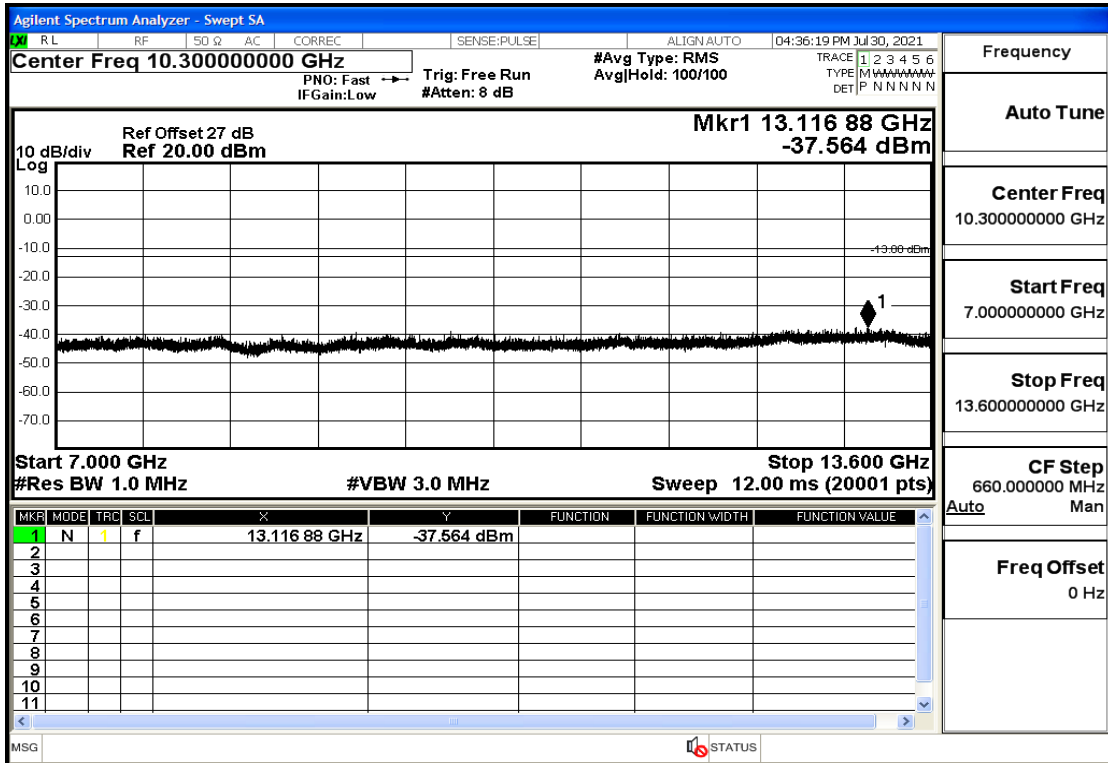

OB4-3-1753.5-QPSK-1#HIGH@7GHz-13.6GHz@Pass