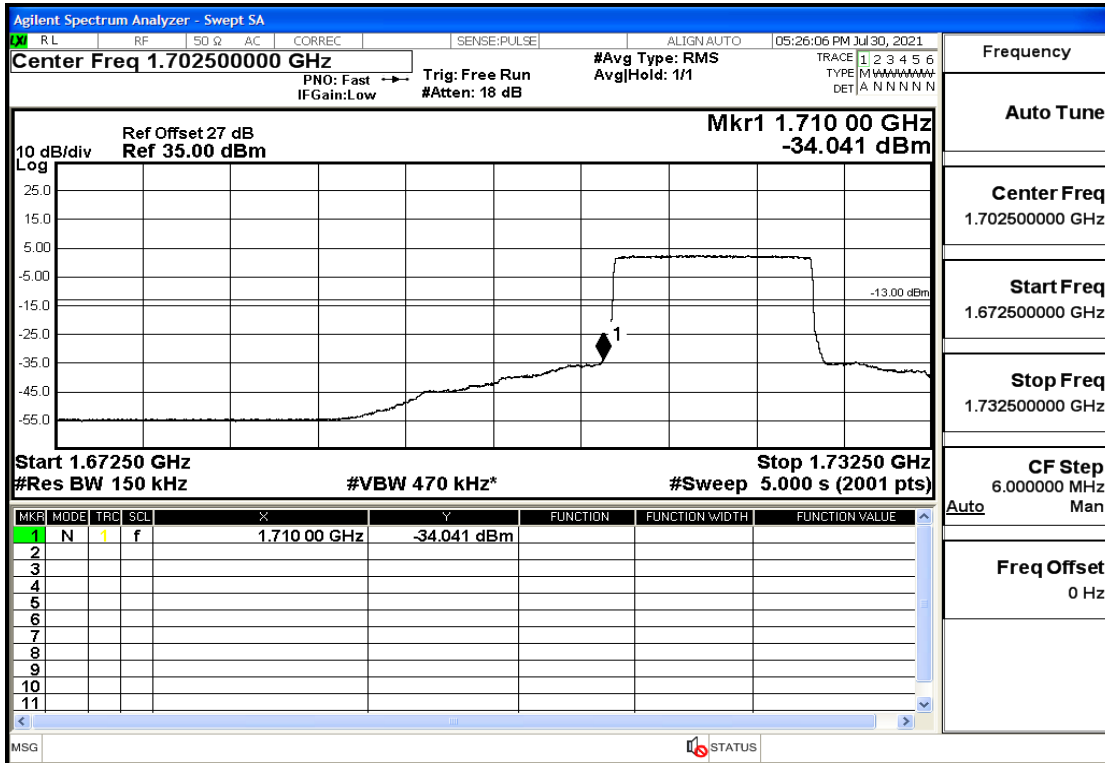

Band4-15-1717.5-16QAM-75#LOW@Pass