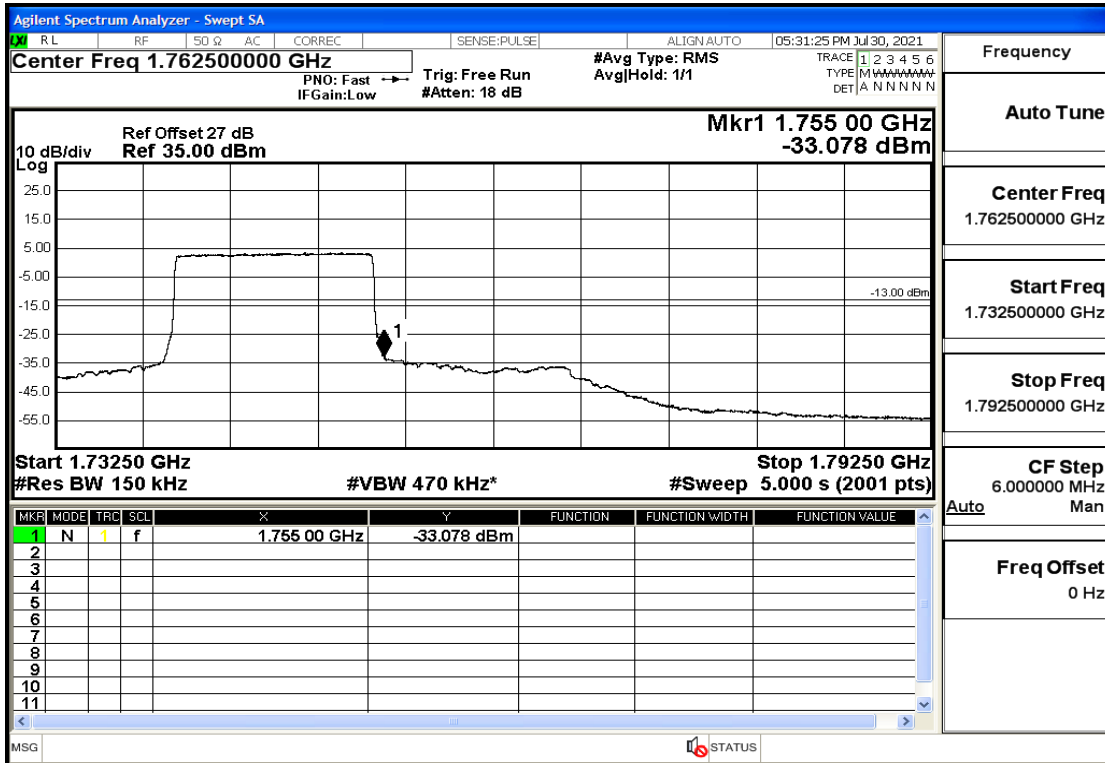

Band4-15-1747.5-QPSK-75#LOW@Pass