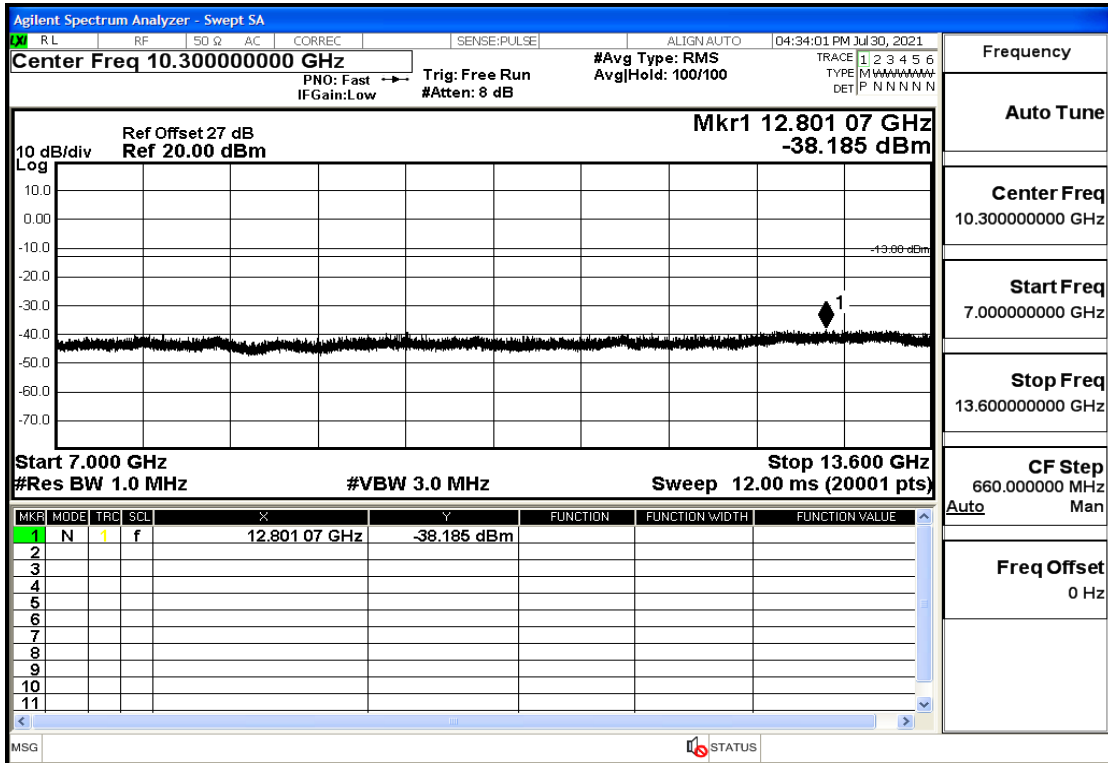

OB4-3-1753.5-QPSK-15#LOW@7GHz-13.6GHz@Pass