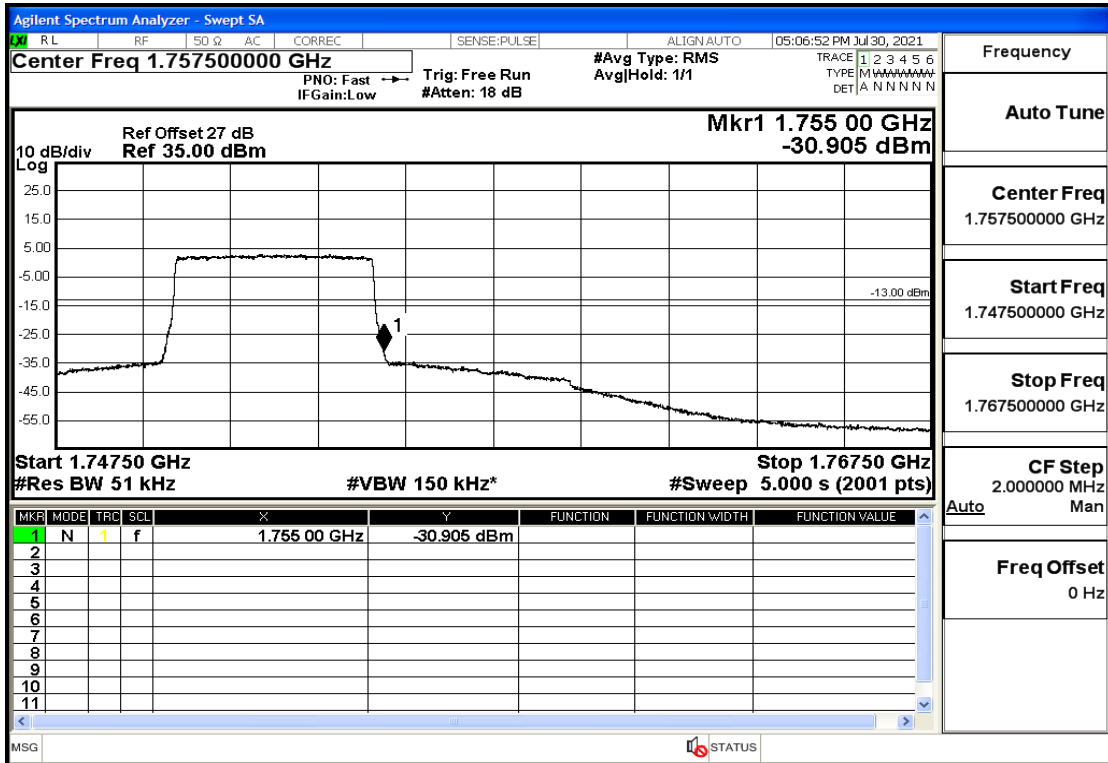

Band4-5-1752.5-16QAM-25#LOW@Pass