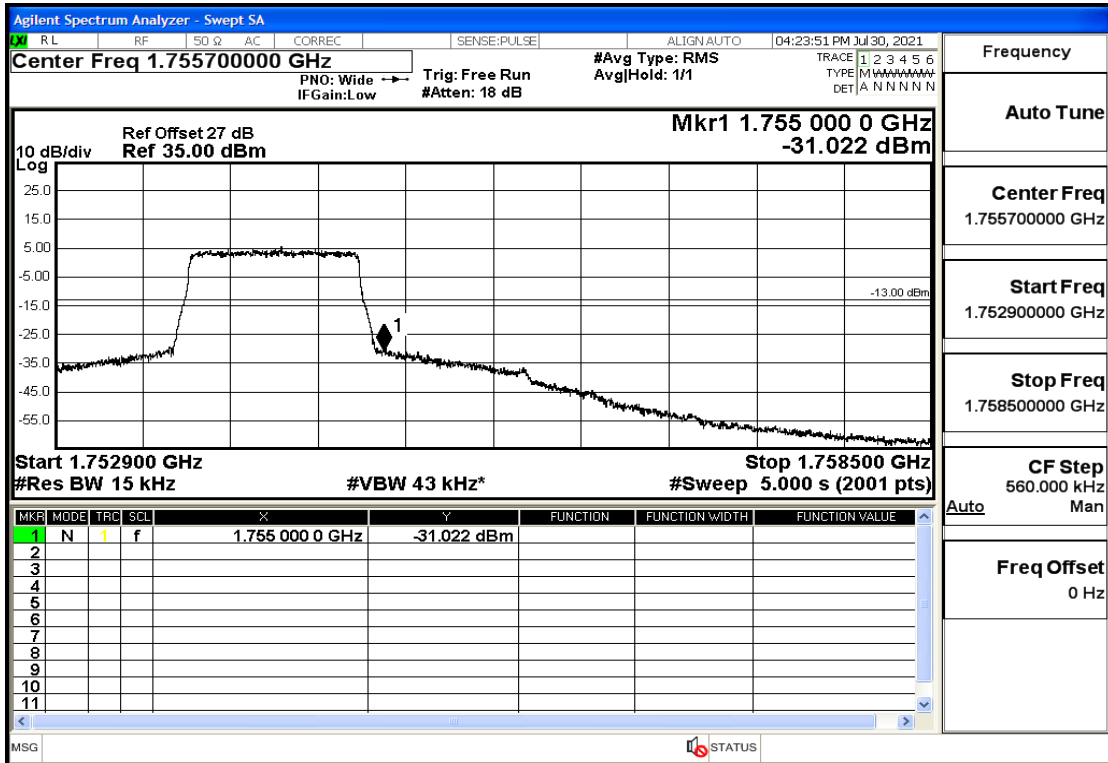

Band4-1.4-1754.3-16QAM-6#LOW@Pass