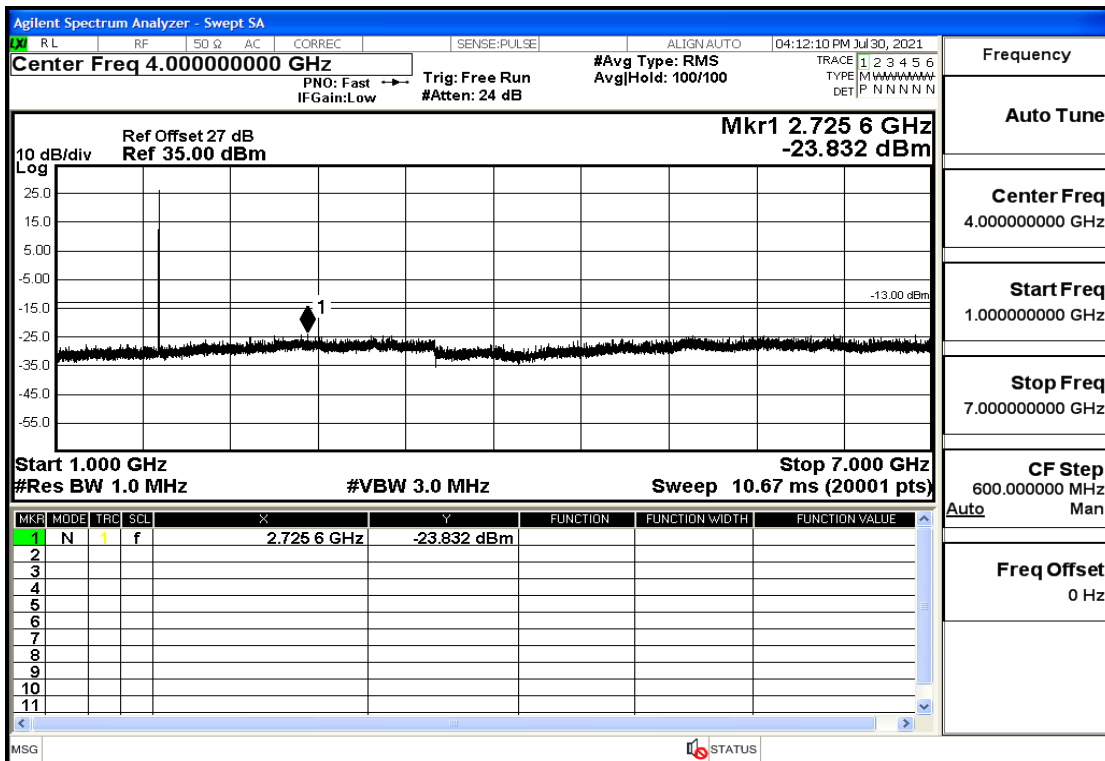

OB4-1.4-1710.7-QPSK-6#LOW@1GHz-7GHz@Pass