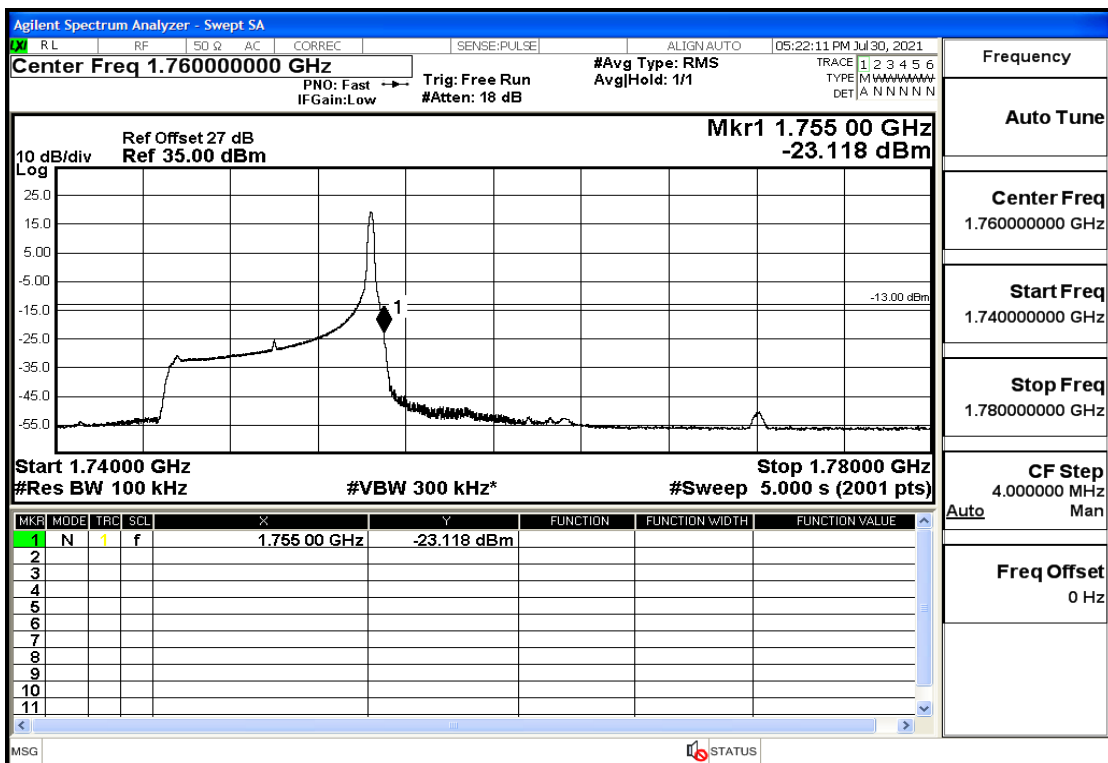

Band4-10-1750-16QAM-1#HIGH@Pass