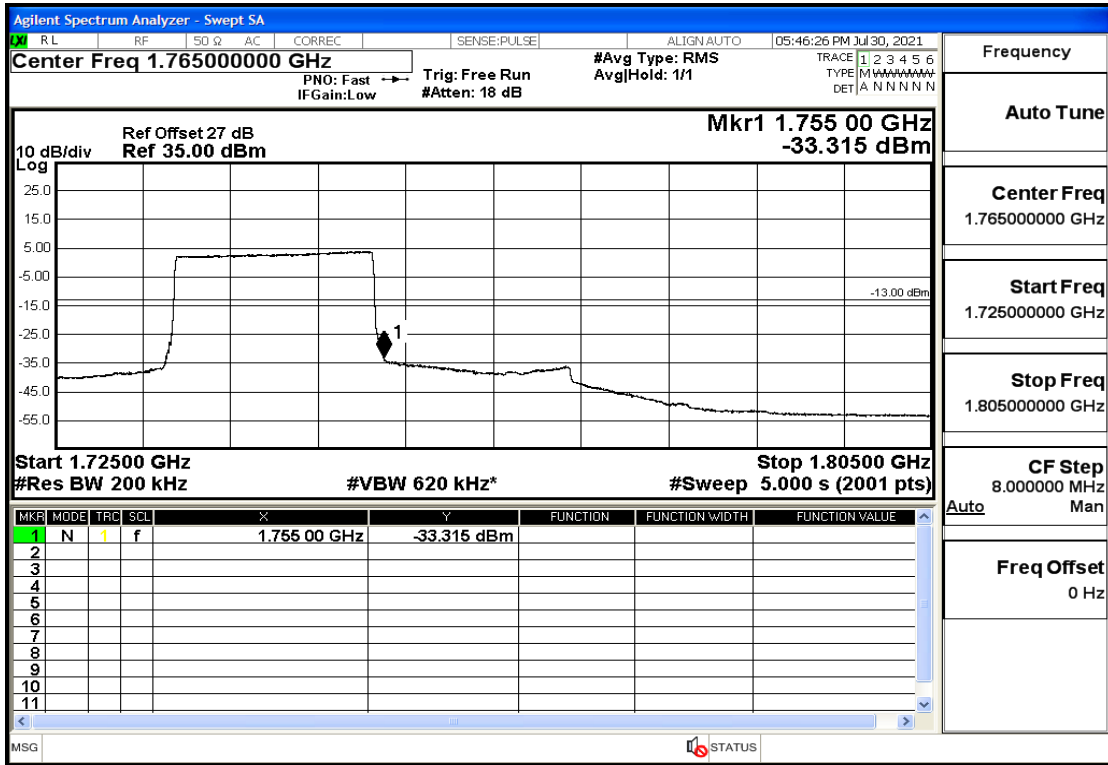

Band4-20-1745-QPSK-100#LOW@Pass