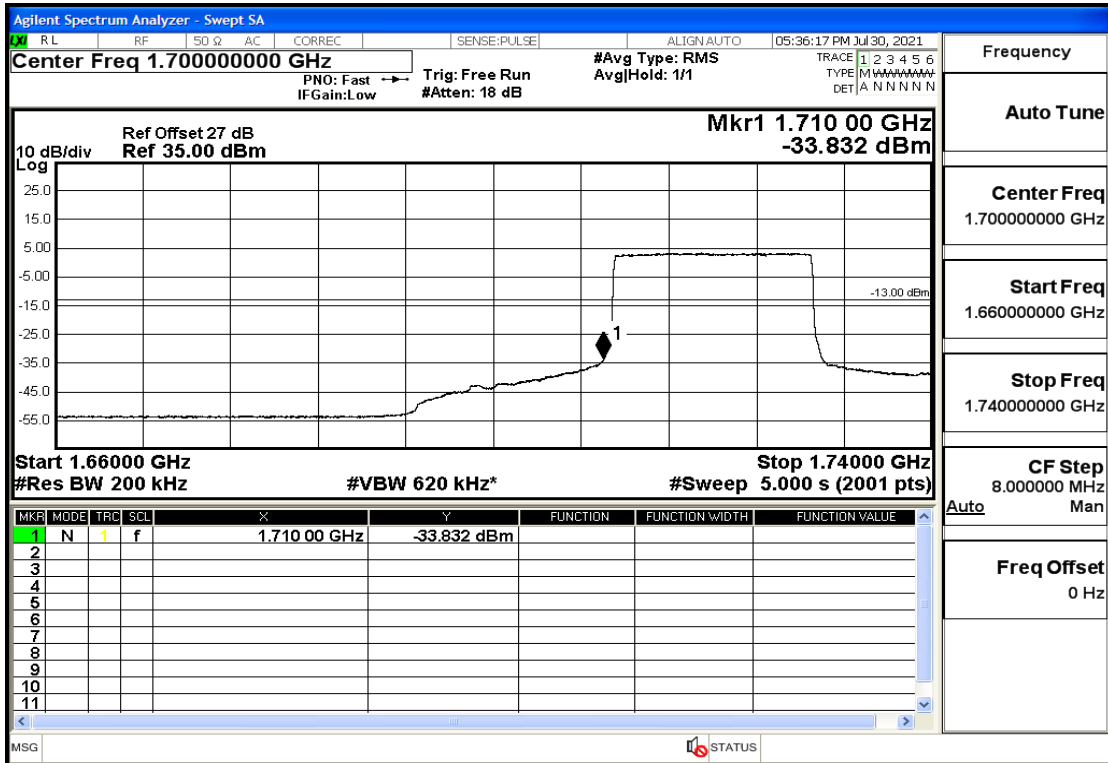

Band4-20-1720-QPSK-100#LOW@Pass