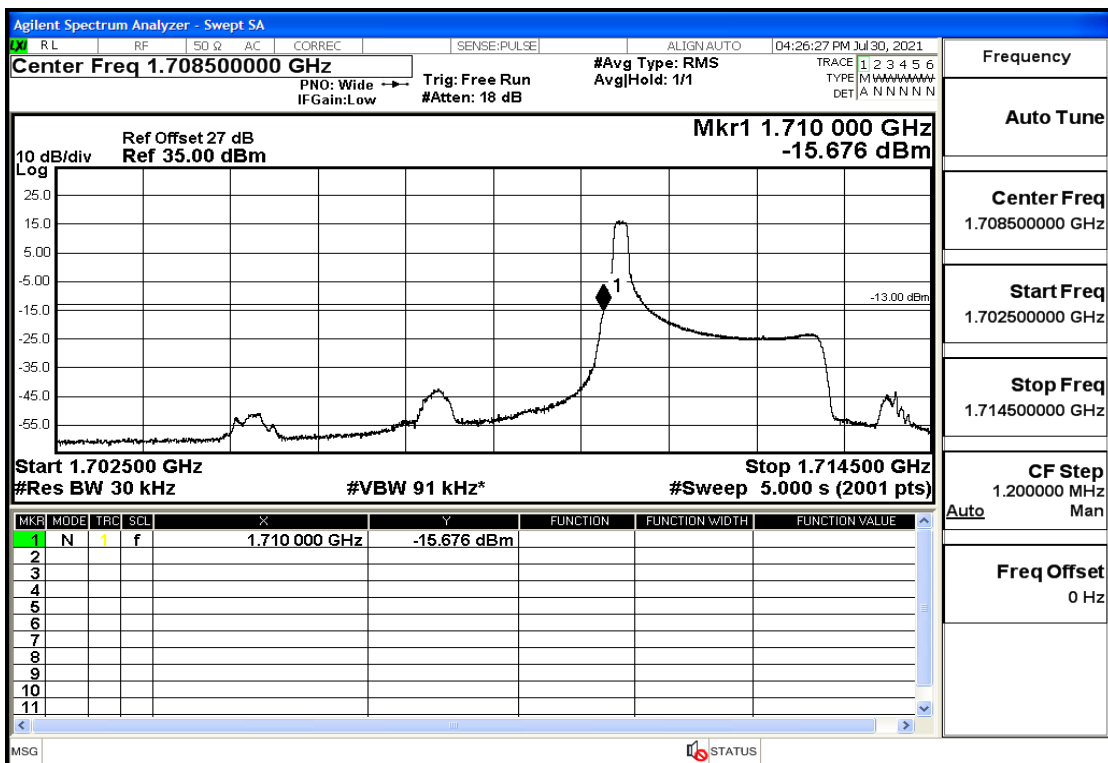

Band4-3-1711.5-QPSK-1#LOW@Pass