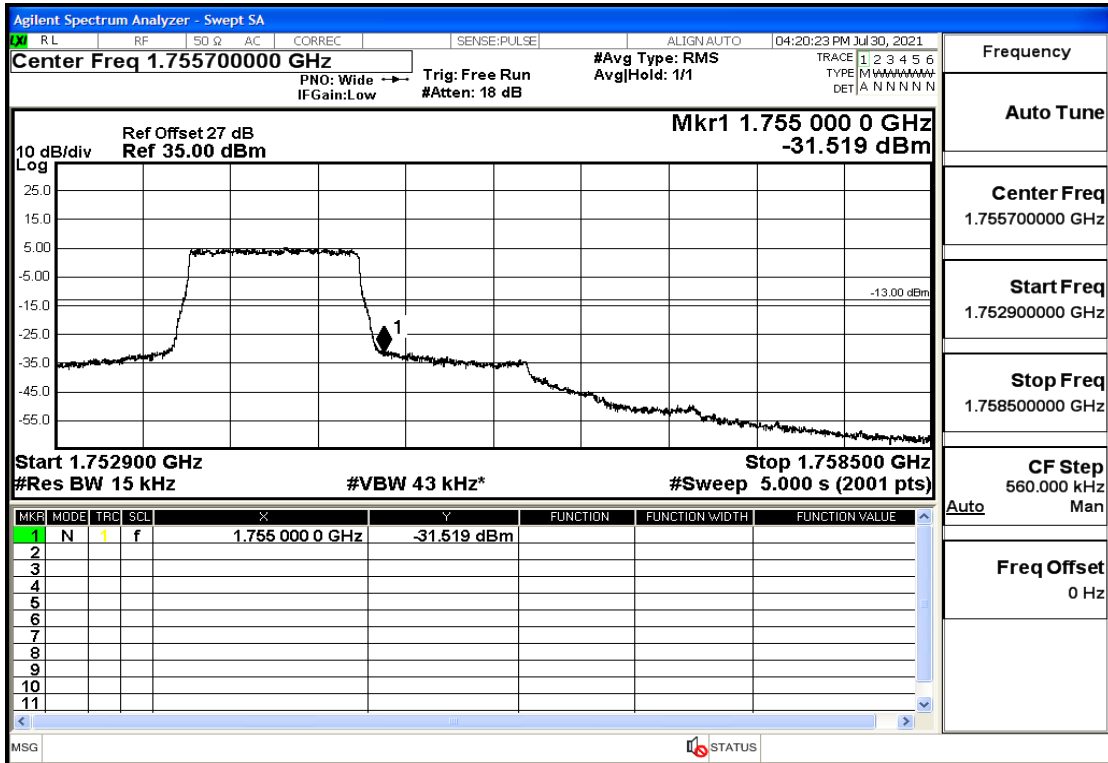

Band4-1.4-1754.3-QPSK-6#LOW@Pass