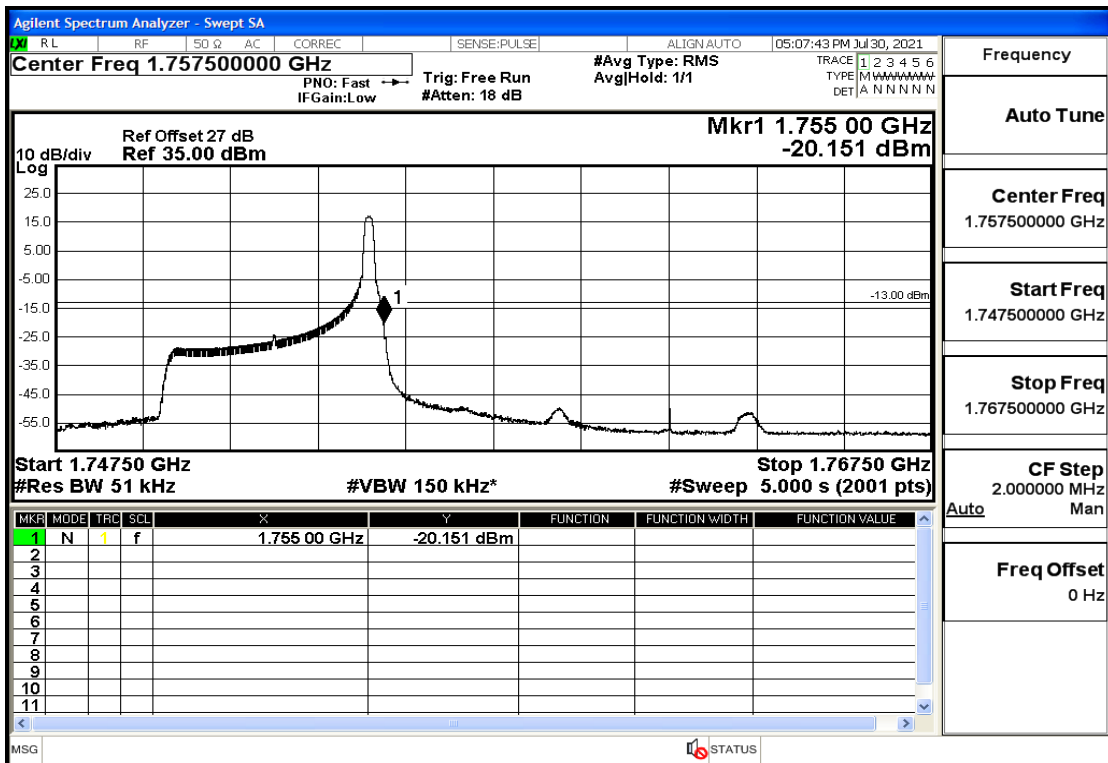

Band4-5-1752.5-16QAM-1#HIGH@Pass