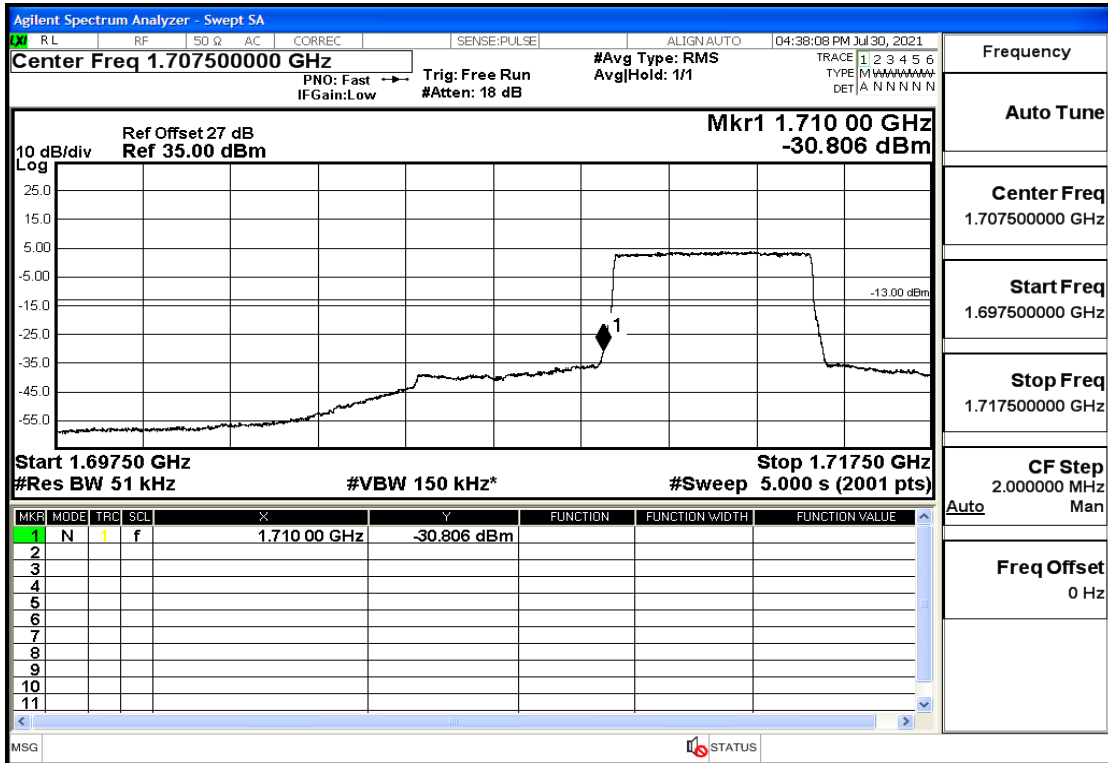

Band4-5-1712.5-QPSK-25#LOW@Pass