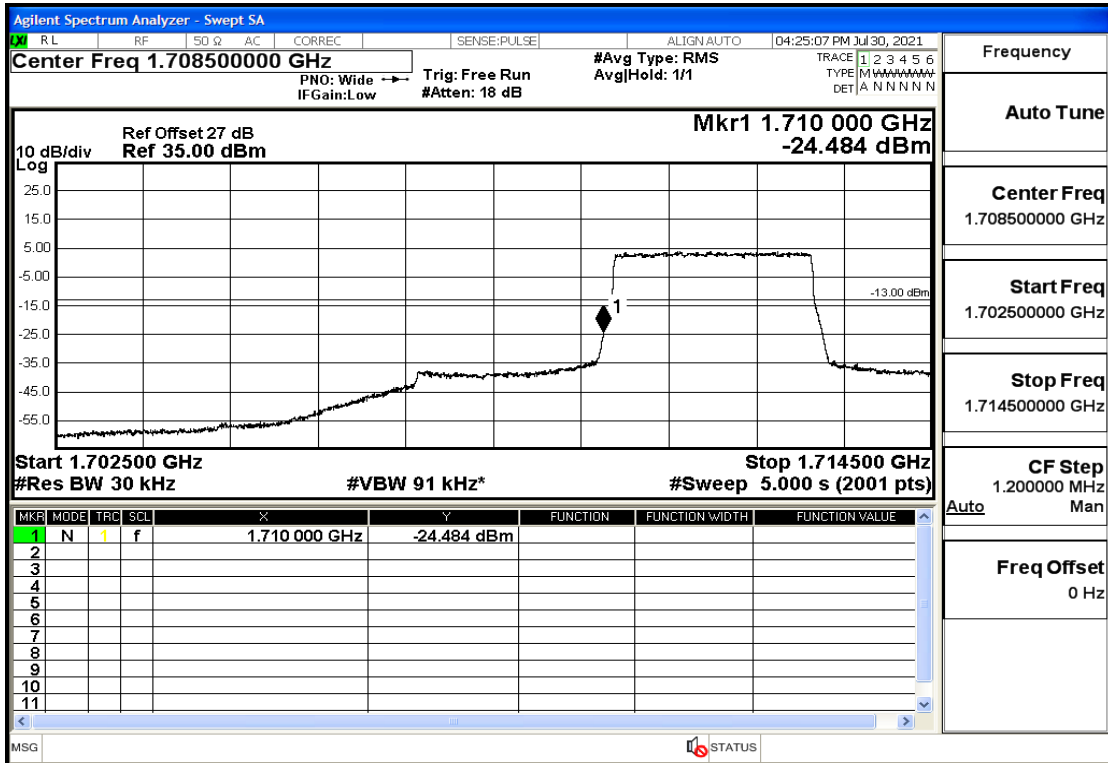

Band4-3-1711.5-QPSK-15#LOW@Pass