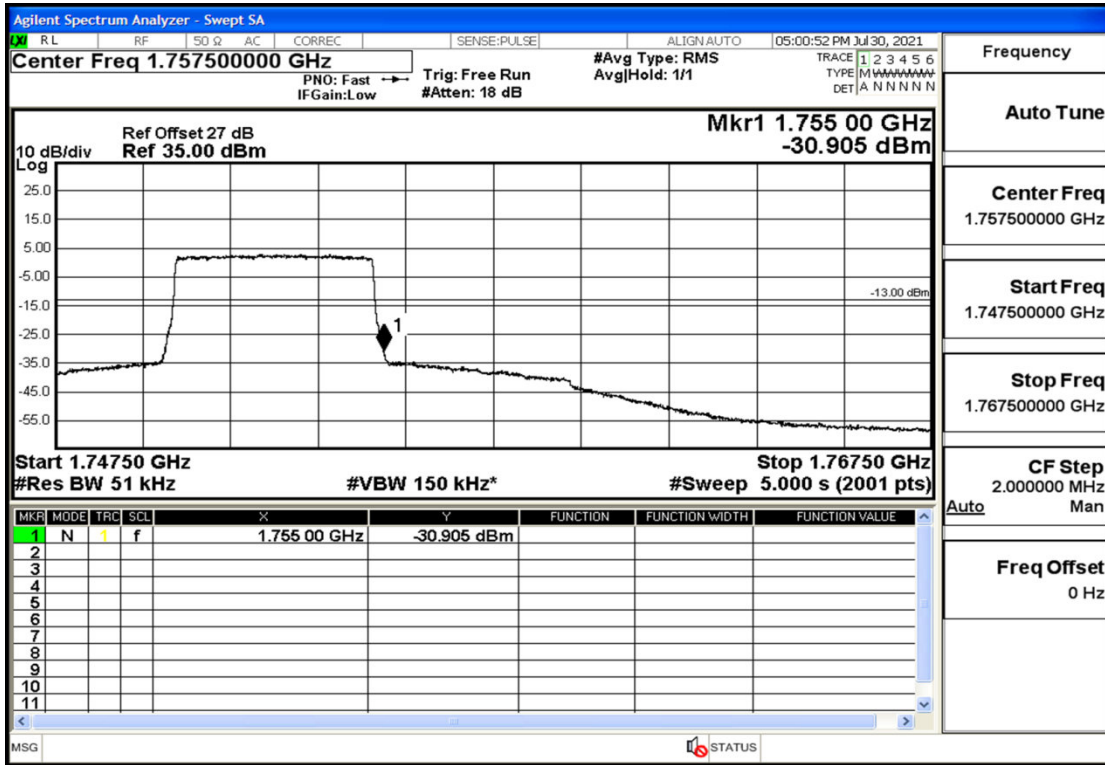

Band4-5-1752.5-QPSK-25#LOW@Pass