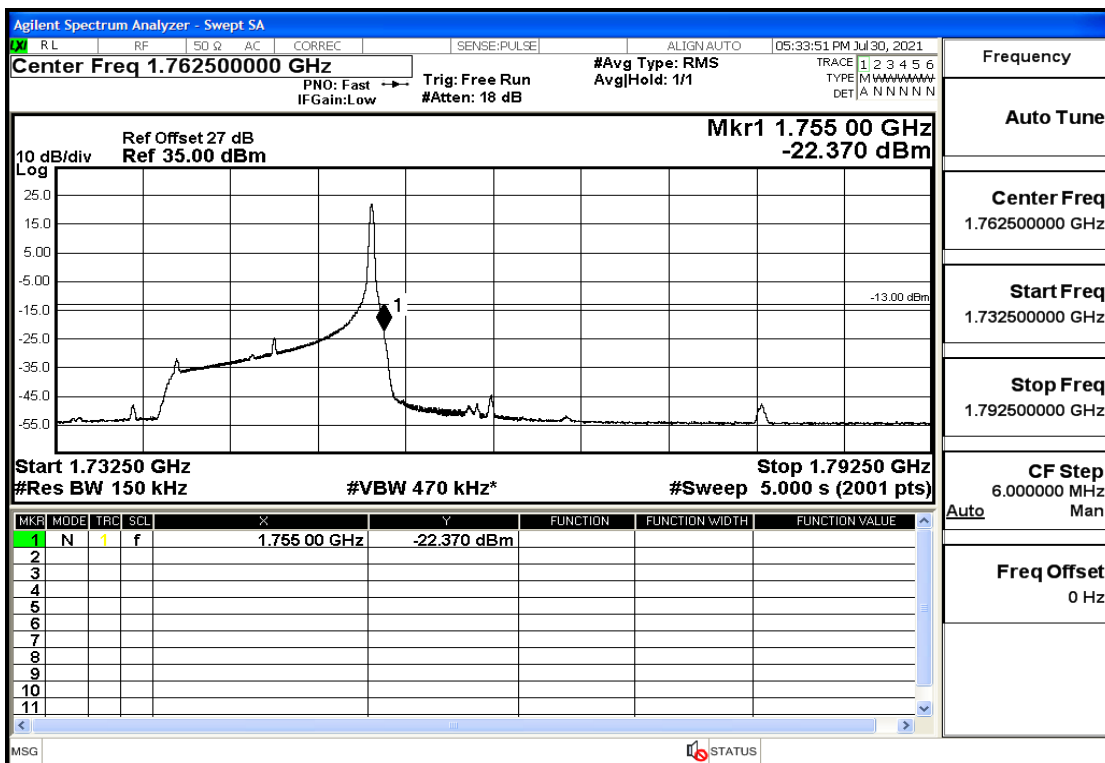

Band4-15-1747.5-QPSK-1#HIGH@Pass