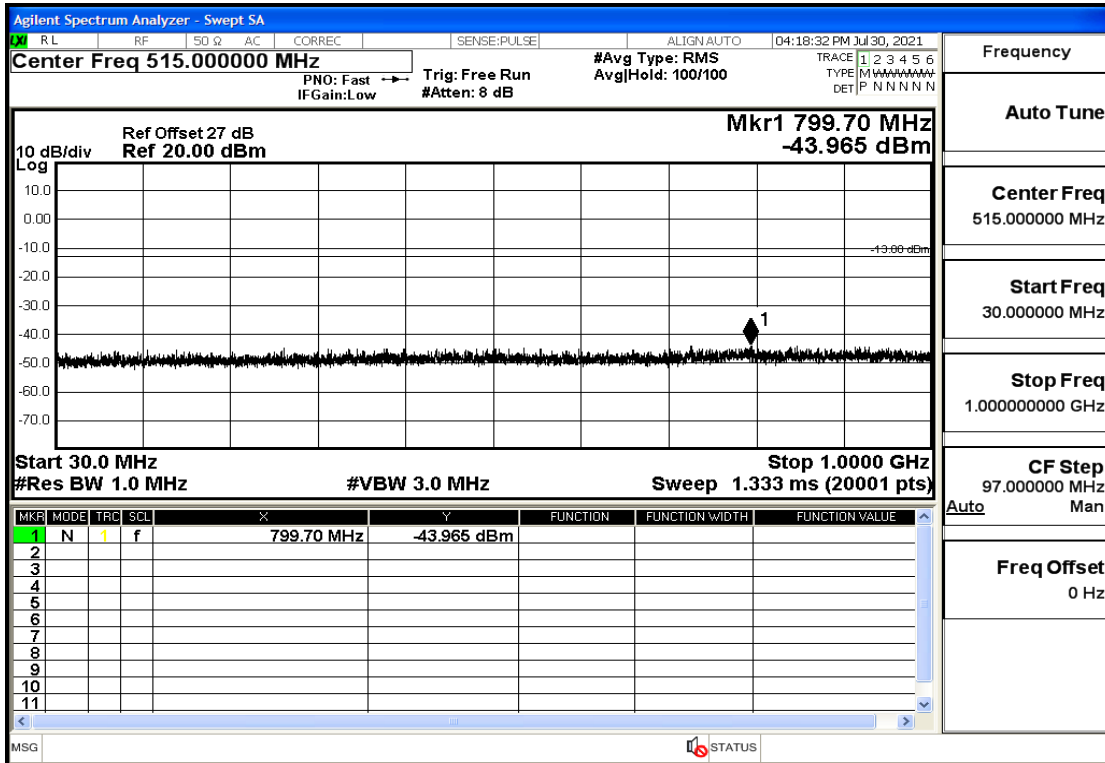

OB4-1.4-1732.5-QPSK-1#HIGH@30mHz-1GHz@Pass