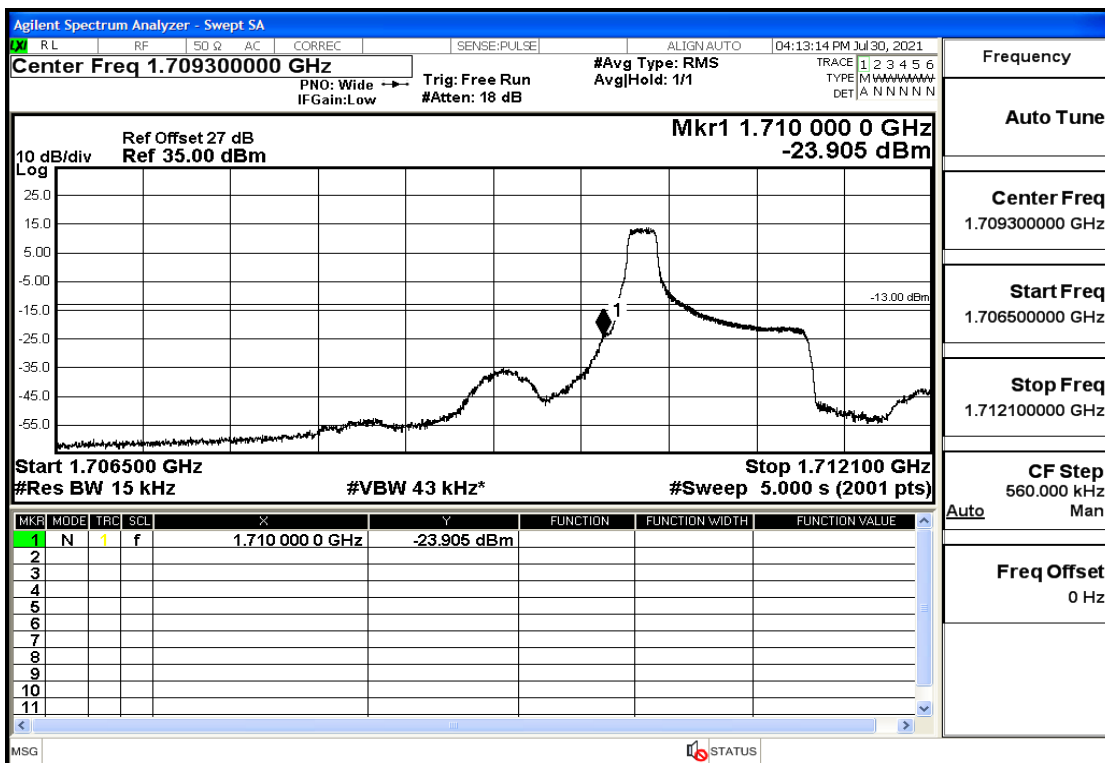

Band4-1.4-1710.7-QPSK-1#LOW@Pass