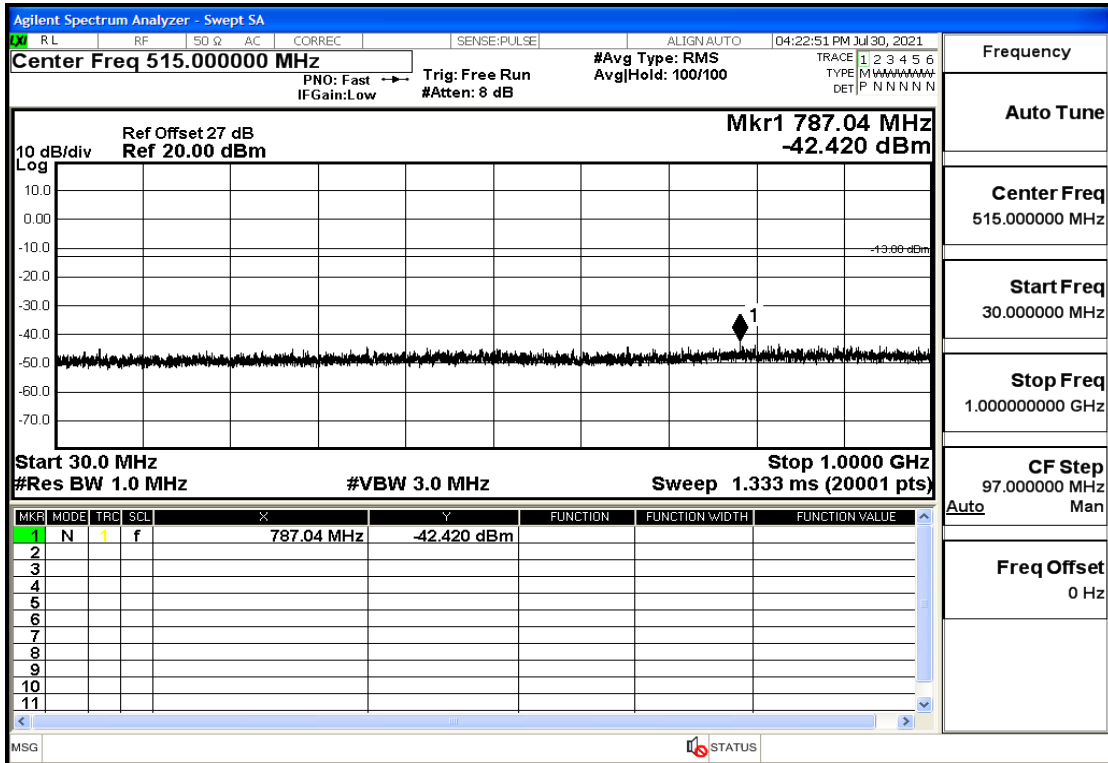

OB4-1.4-1754.3-QPSK-1#HIGH@30mHz-1GHz@Pass