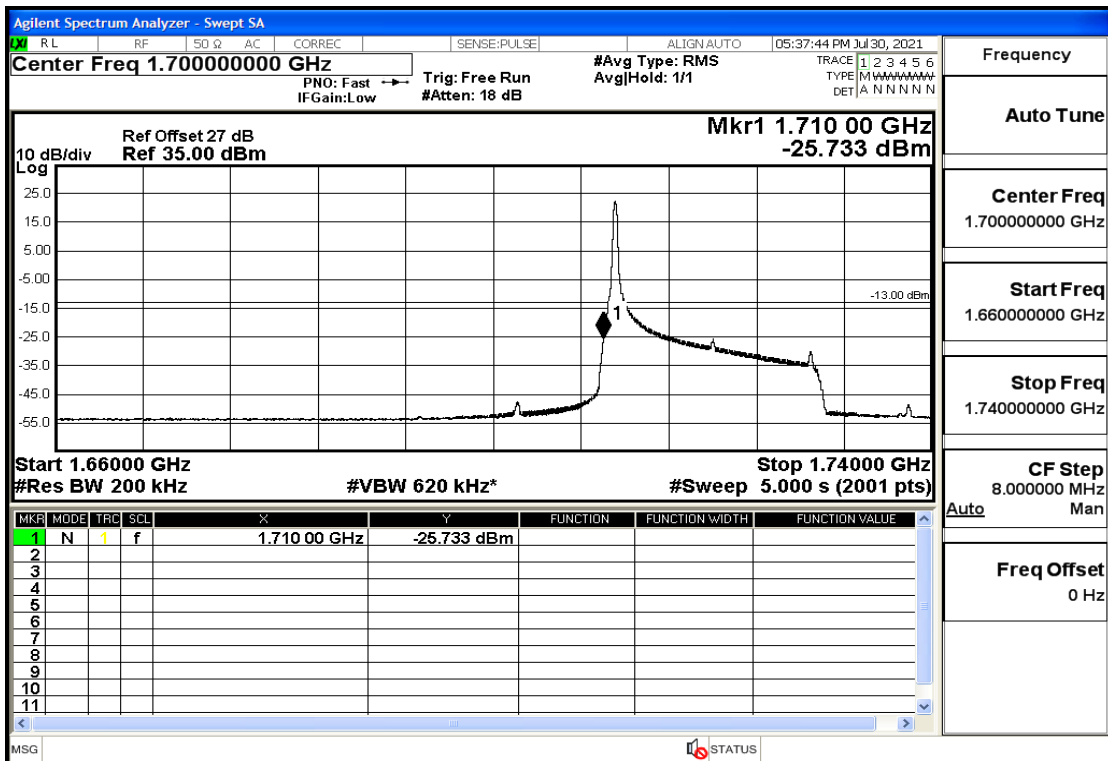

Band4-20-1720-QPSK-1#LOW@Pass