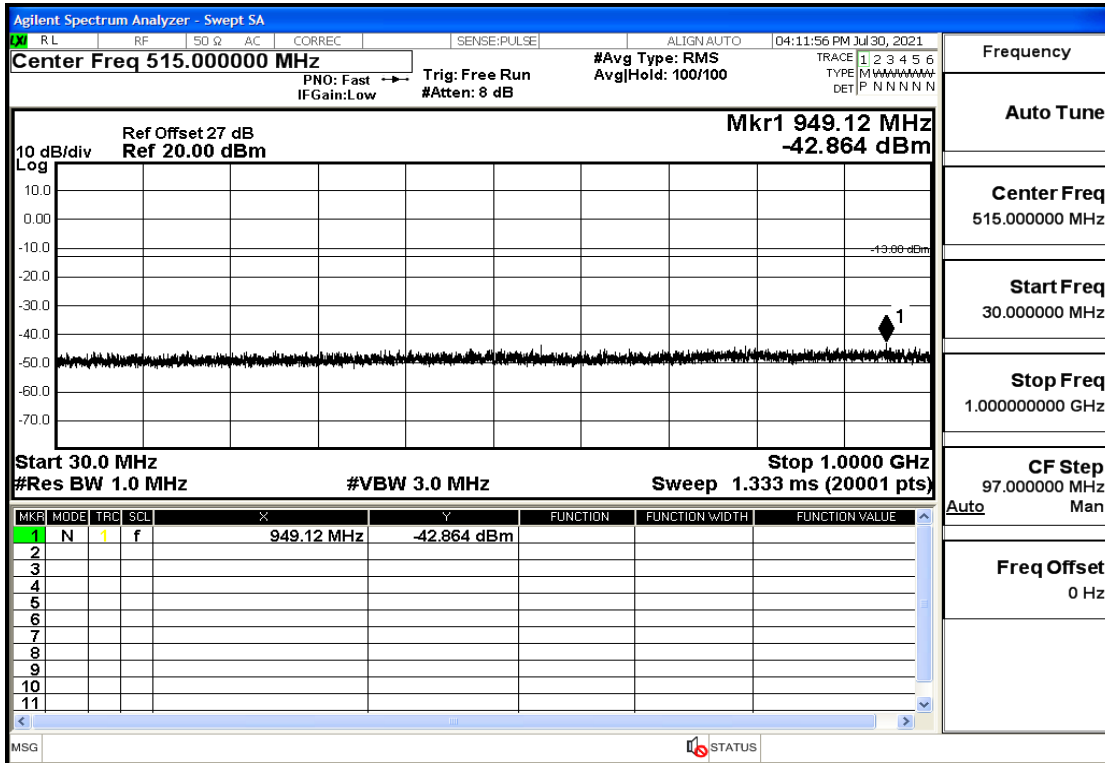

OB4-1.4-1710.7-QPSK-6#LOW@30mHz-1GHz@Pass