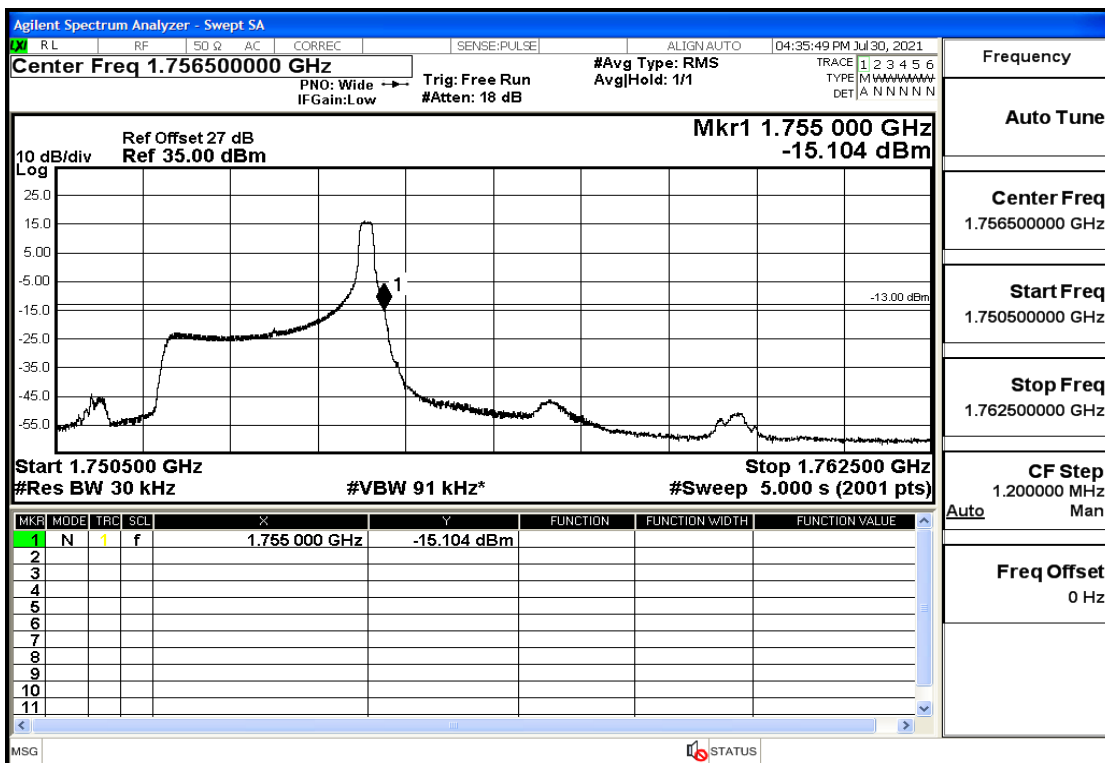

Band4-3-1753.5-QPSK-1#HIGH@Pass