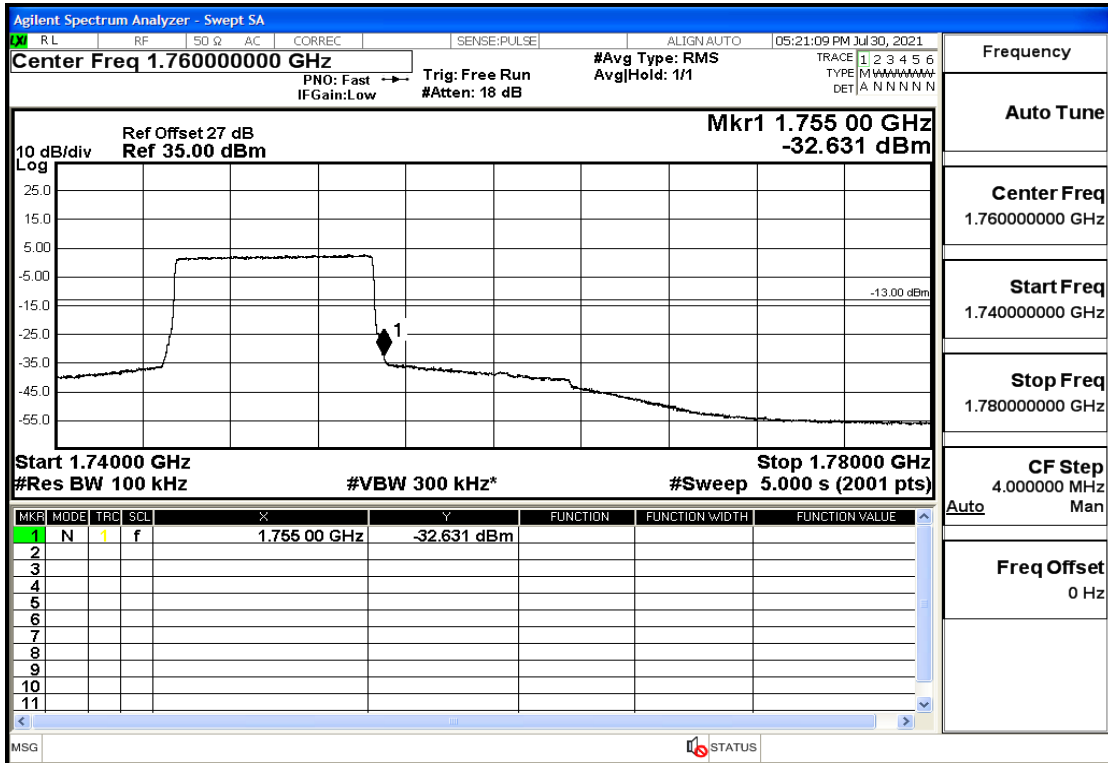

Band4-10-1750-16QAM-50#LOW@Pass