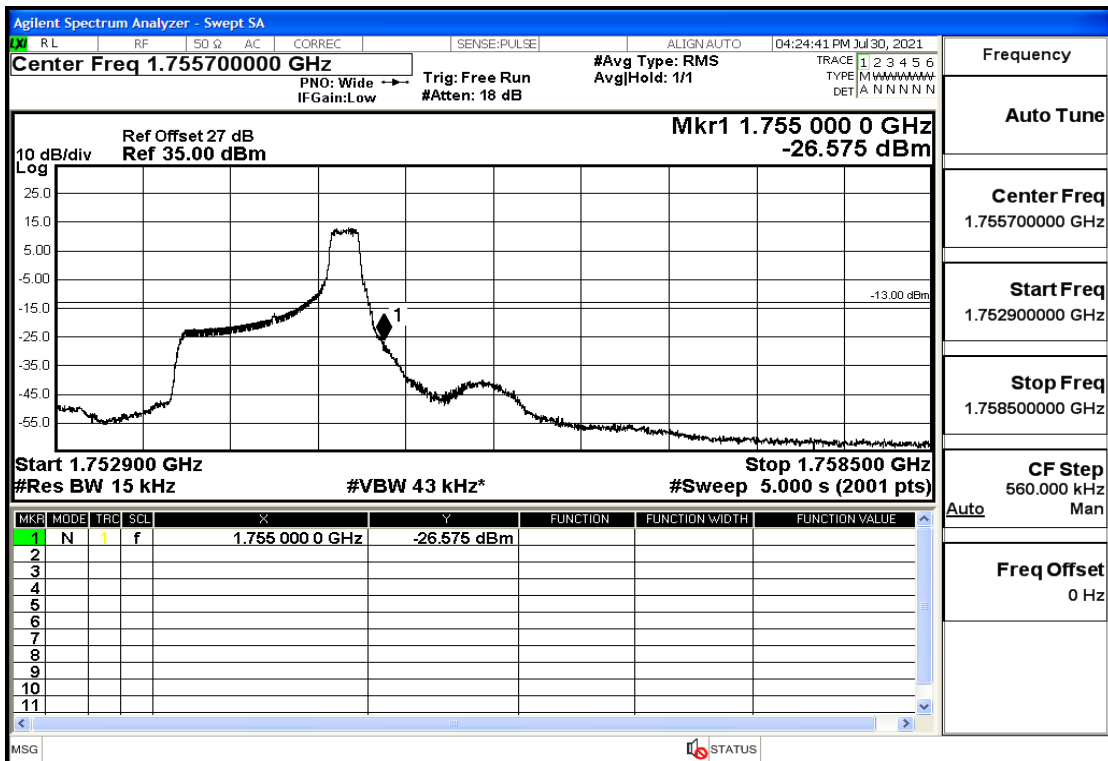

Band4-1.4-1754.3-16QAM-1#HIGH@Pass