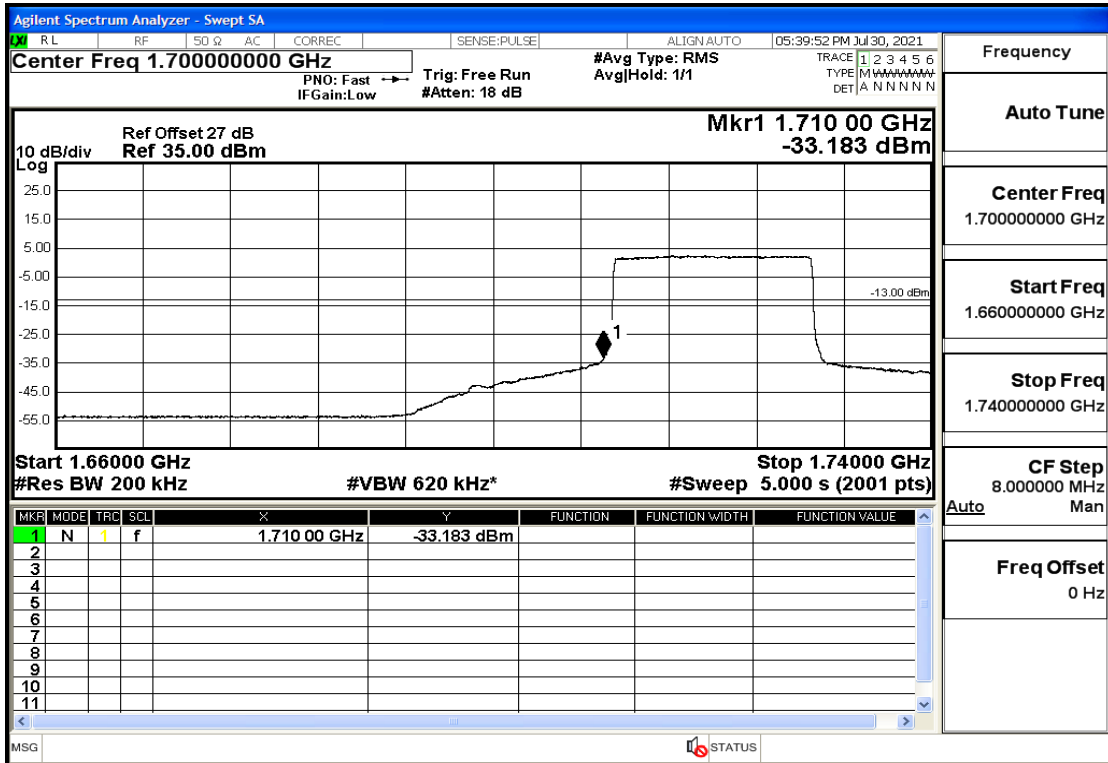

Band4-20-1720-16QAM-100#LOW@Pass