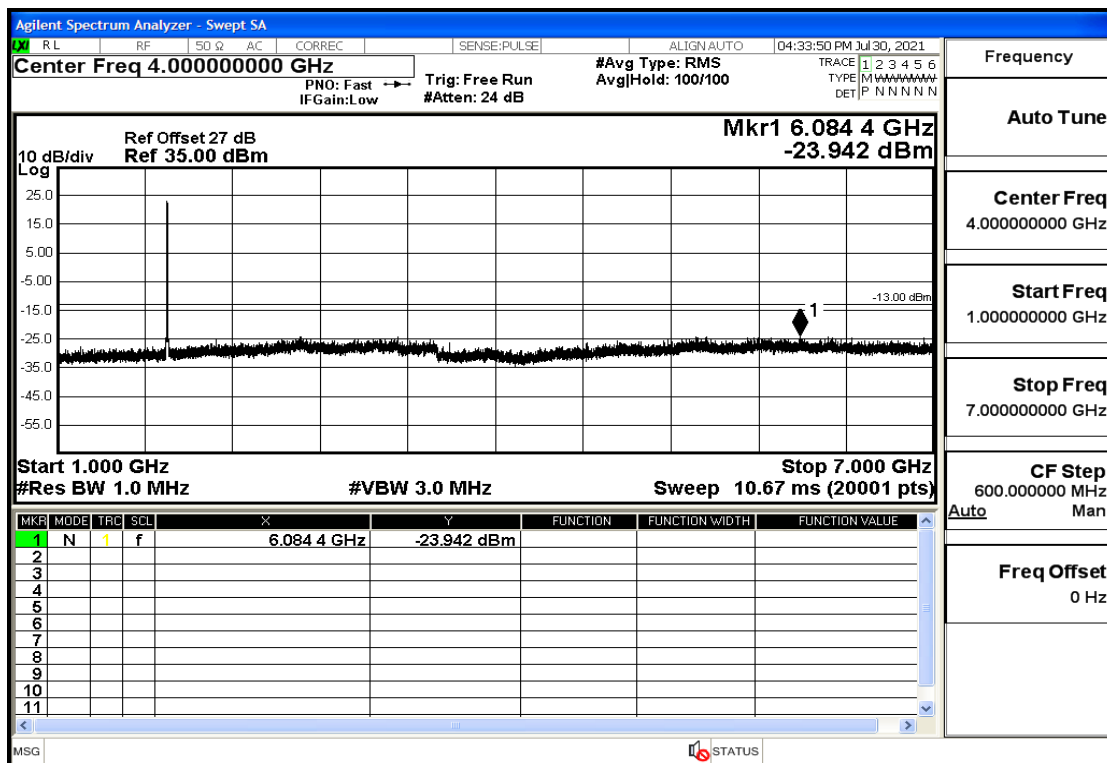

OB4-3-1753.5-QPSK-15#LOW@1GHz-7GHz@Pass