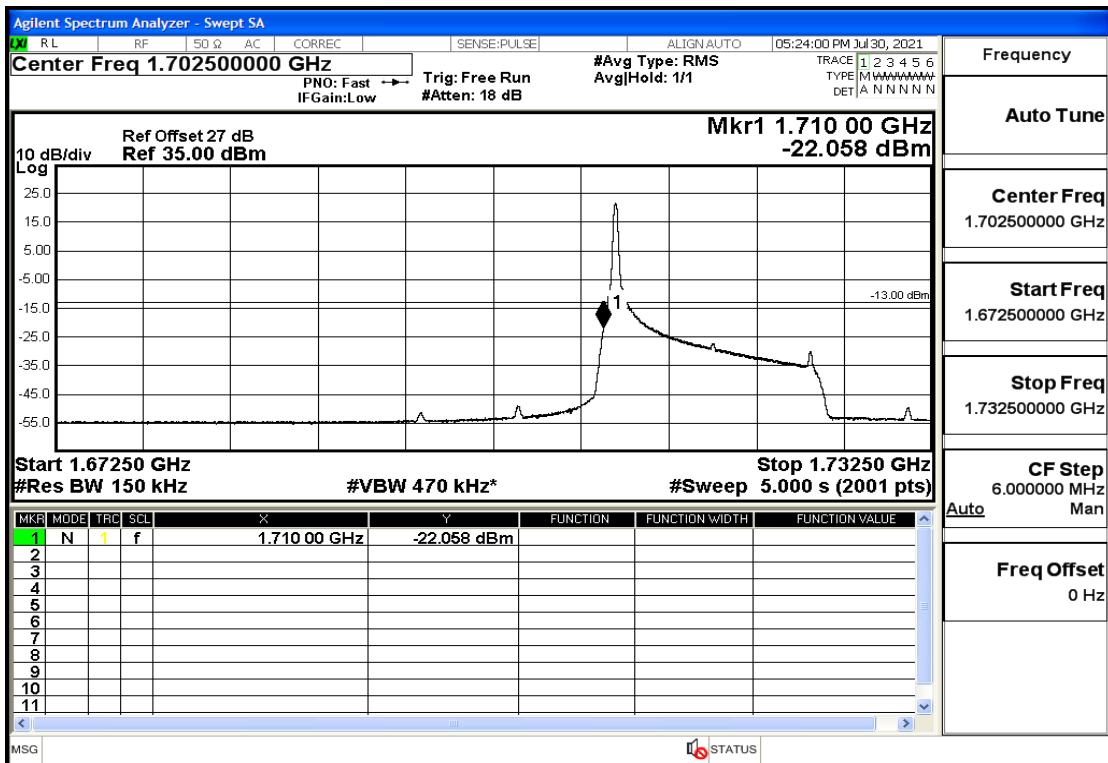

Band4-15-1717.5-QPSK-1#LOW@Pass