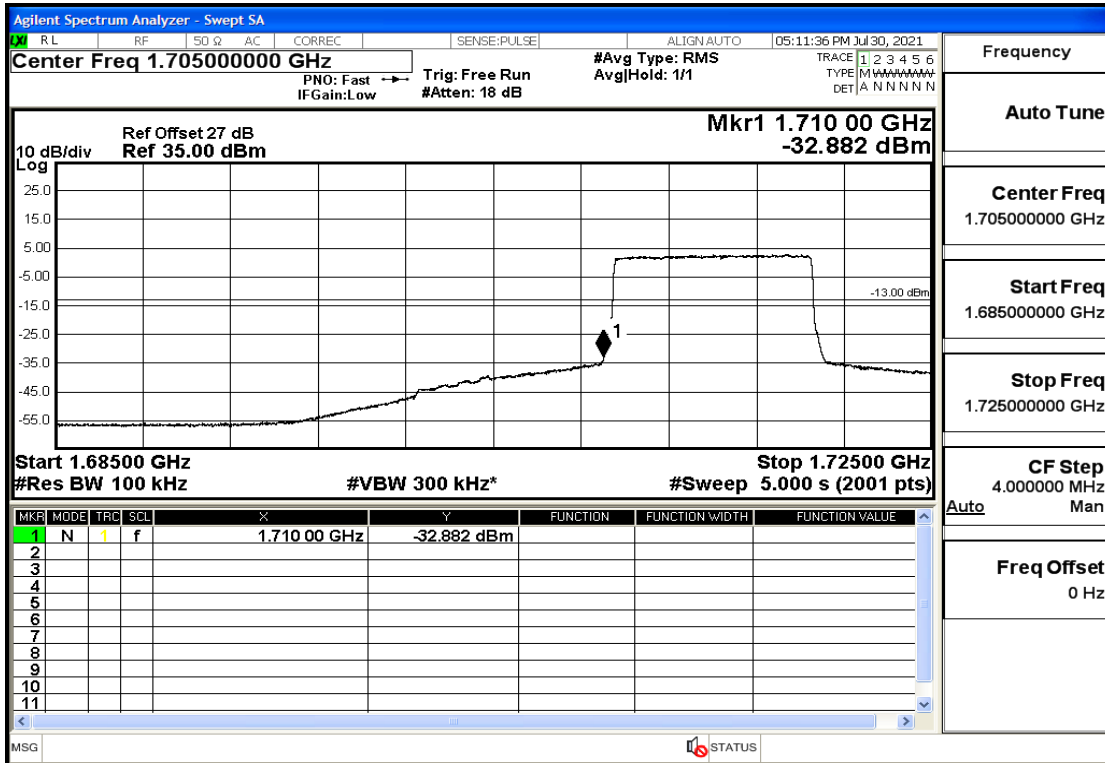

Band4-10-1715-16QAM-50#LOW@Pass