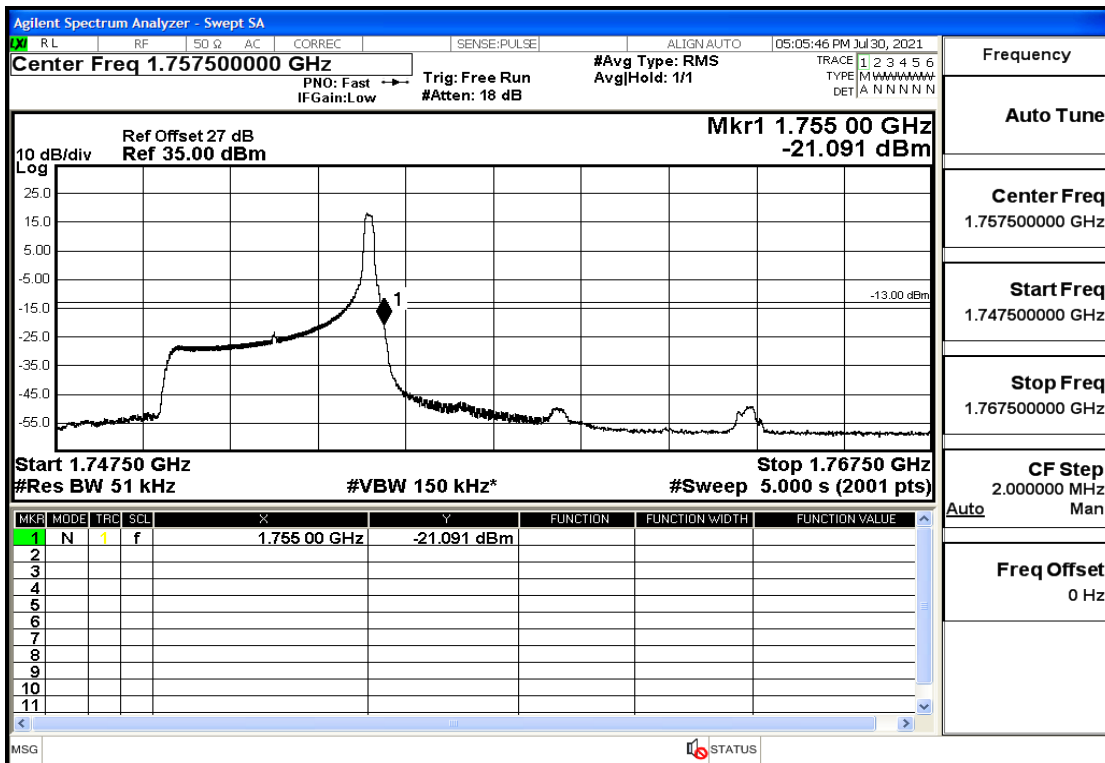

Band4-5-1752.5-QPSK-1#HIGH@Pass