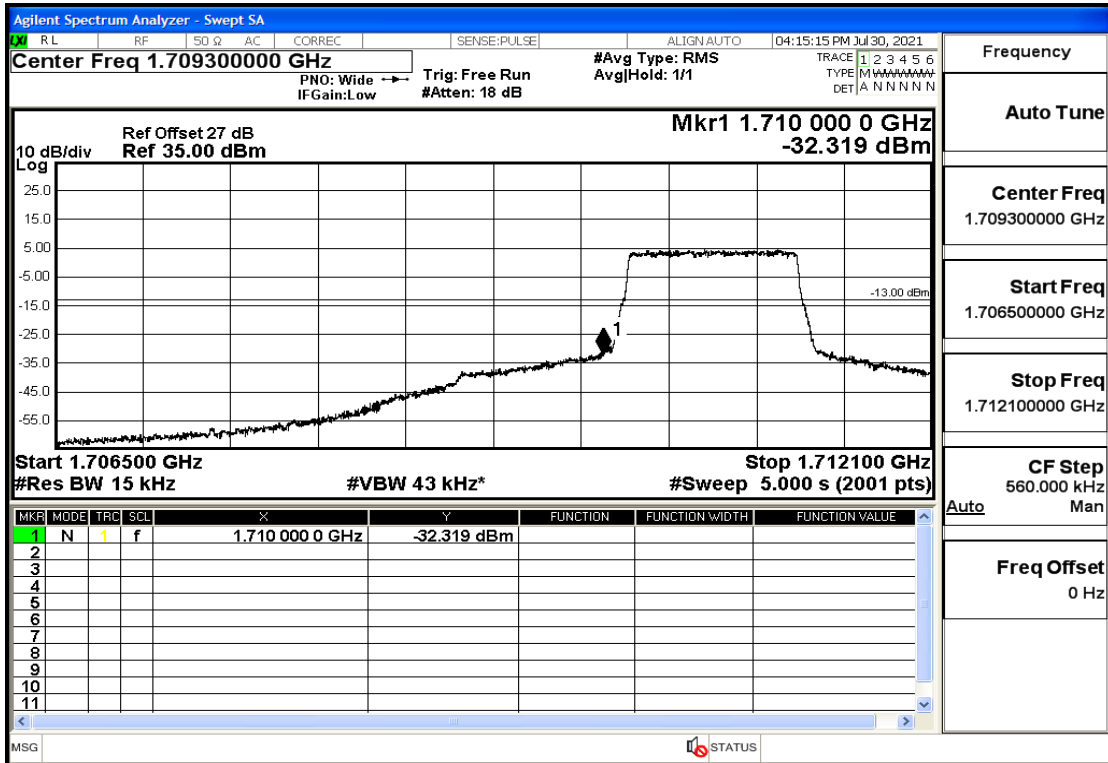

Band4-1.4-1710.7-16QAM-6#LOW@Pass