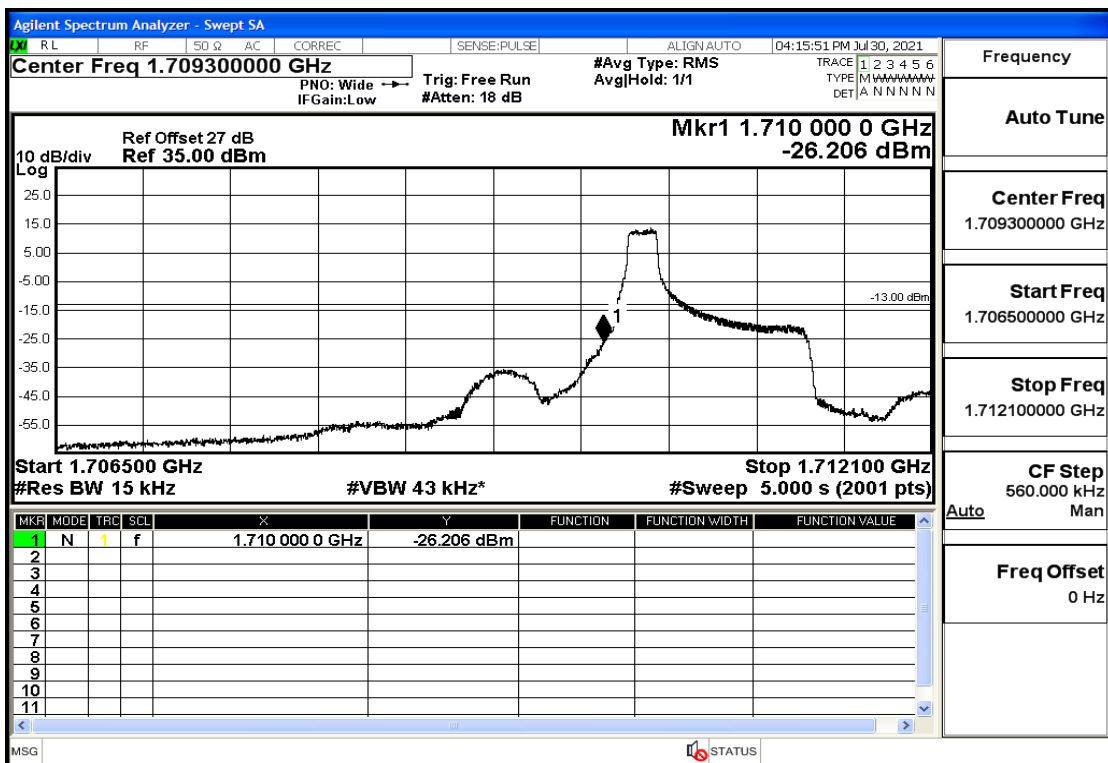

Band4-1.4-1710.7-16QAM-1#LOW@Pass