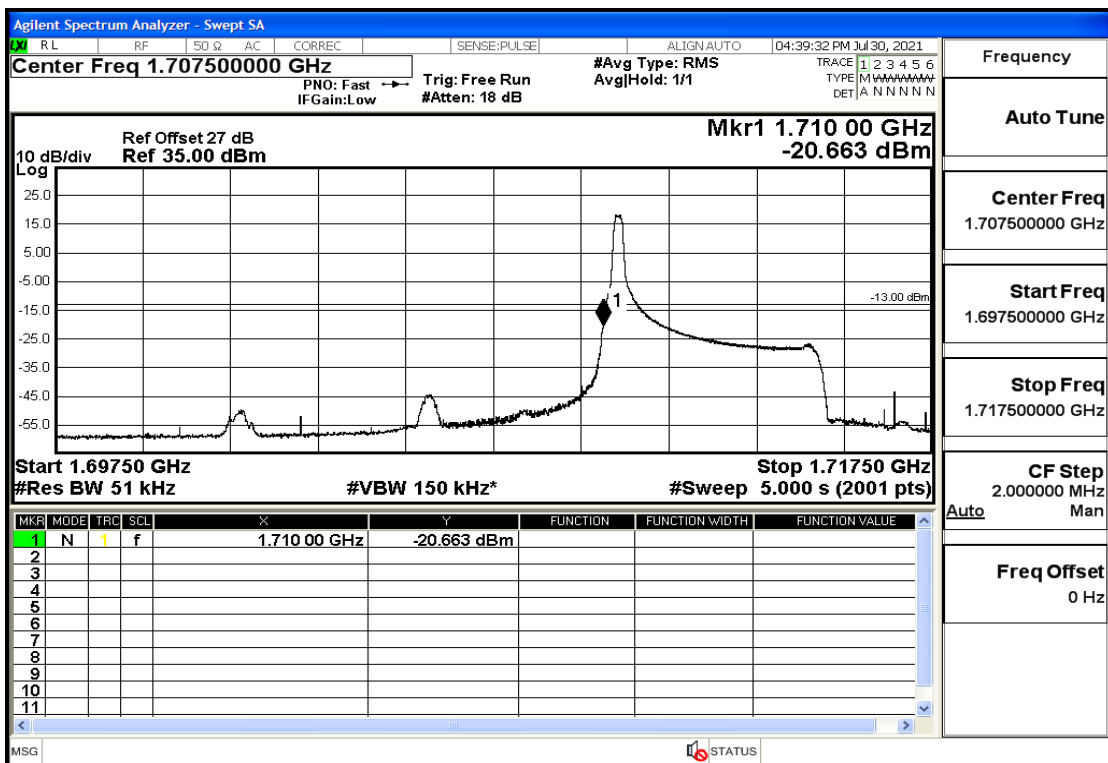

Band4-5-1712.5-QPSK-1#LOW@Pass