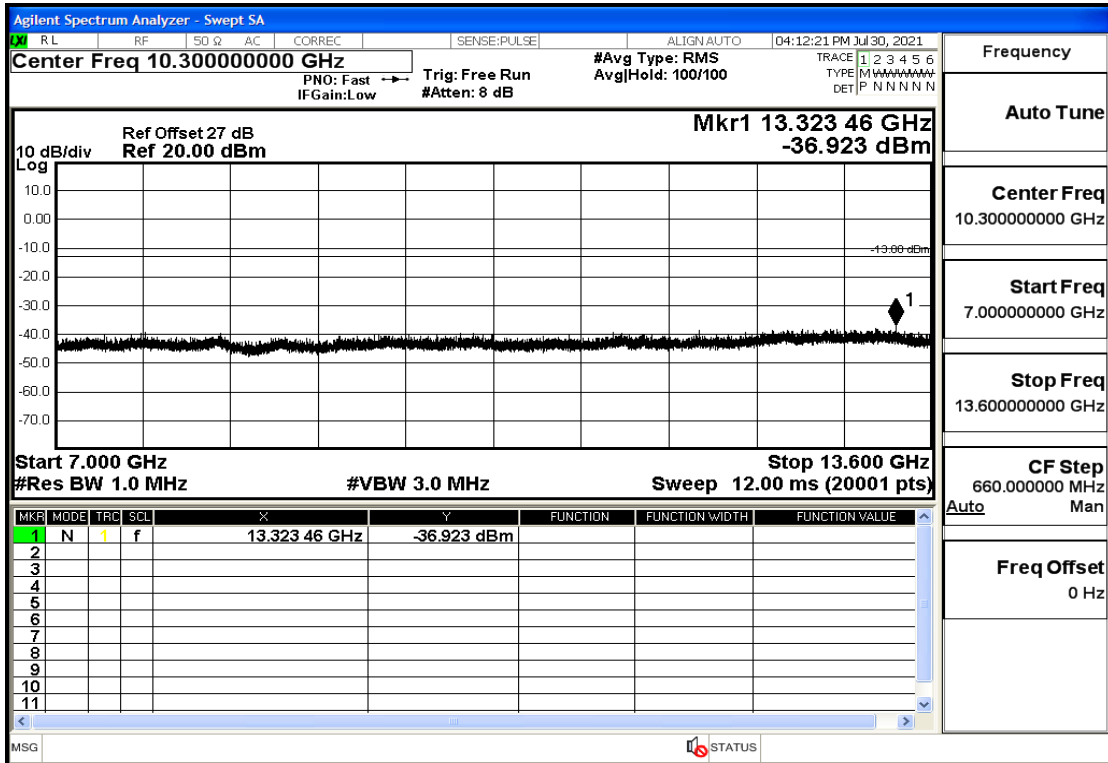

OB4-1.4-1710.7-QPSK-6#LOW@7GHz-13.6GHz@Pass