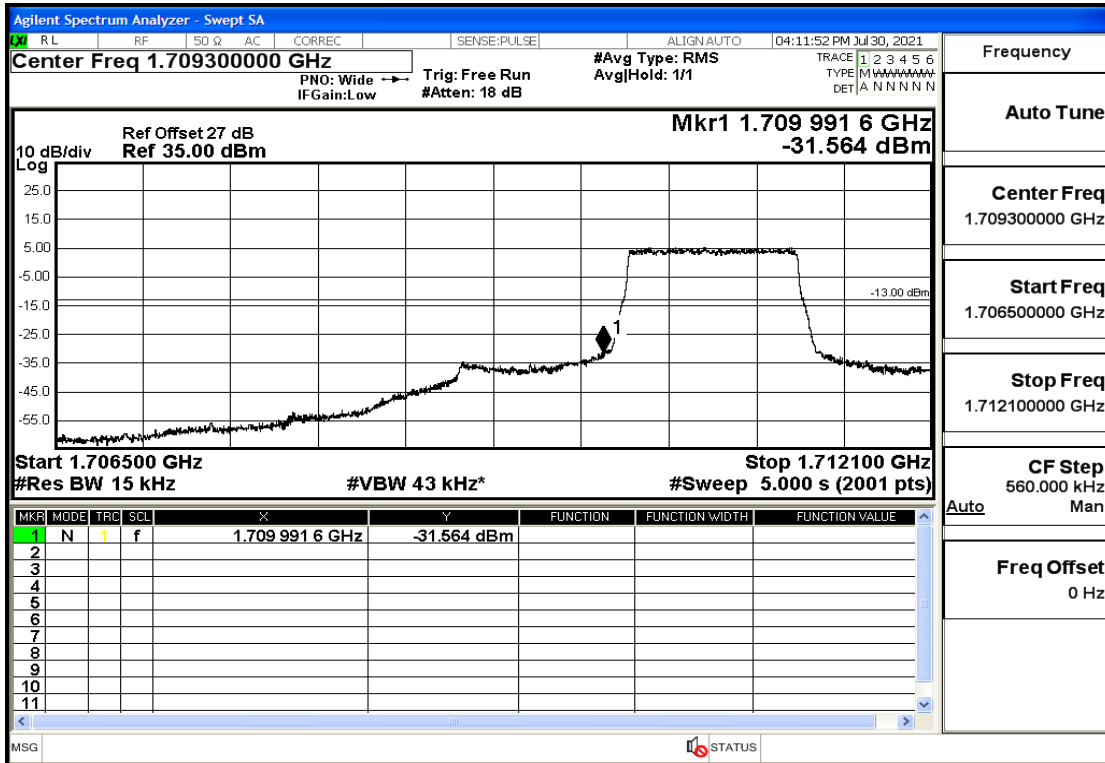

Band4-1.4-1710.7-QPSK-6#LOW@Pass