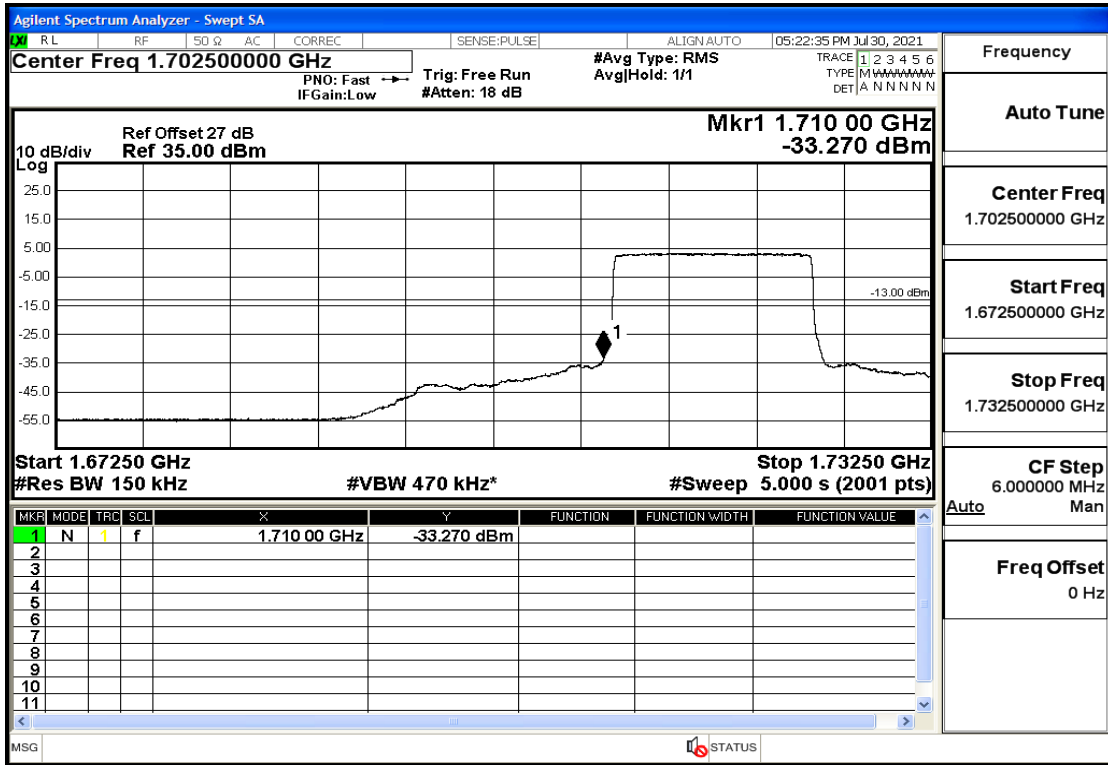

Band4-15-1717.5-QPSK-75#LOW@Pass