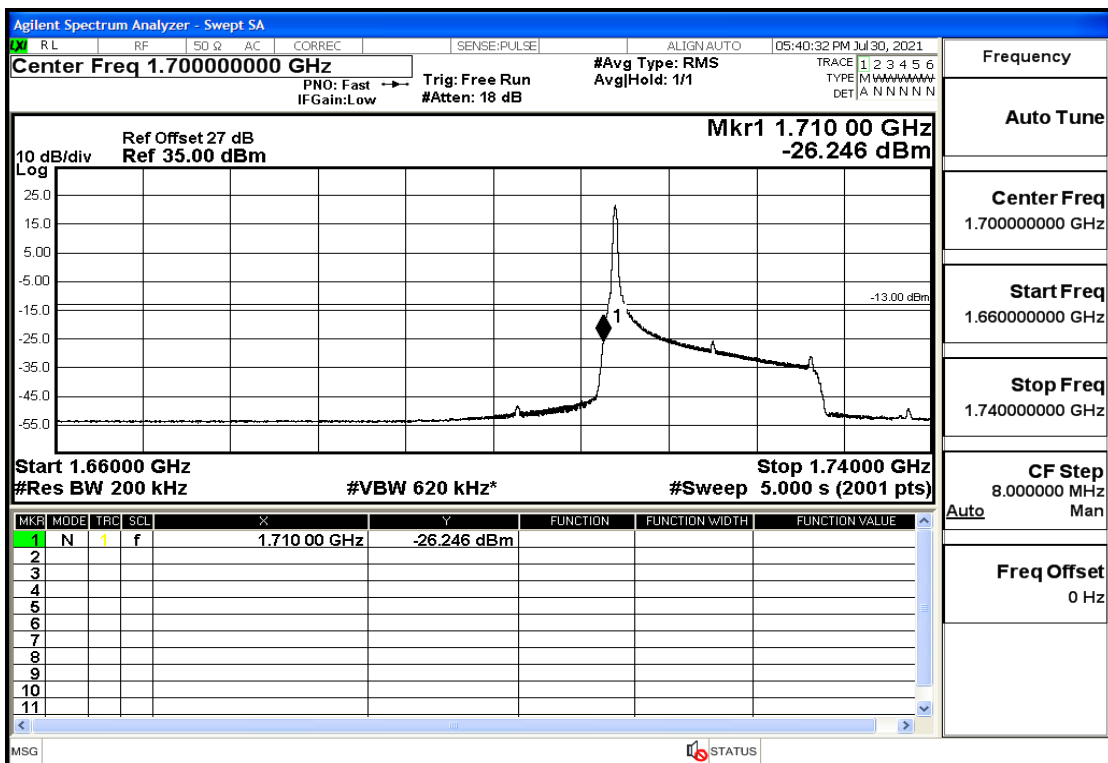

Band4-20-1720-16QAM-1#LOW@Pass