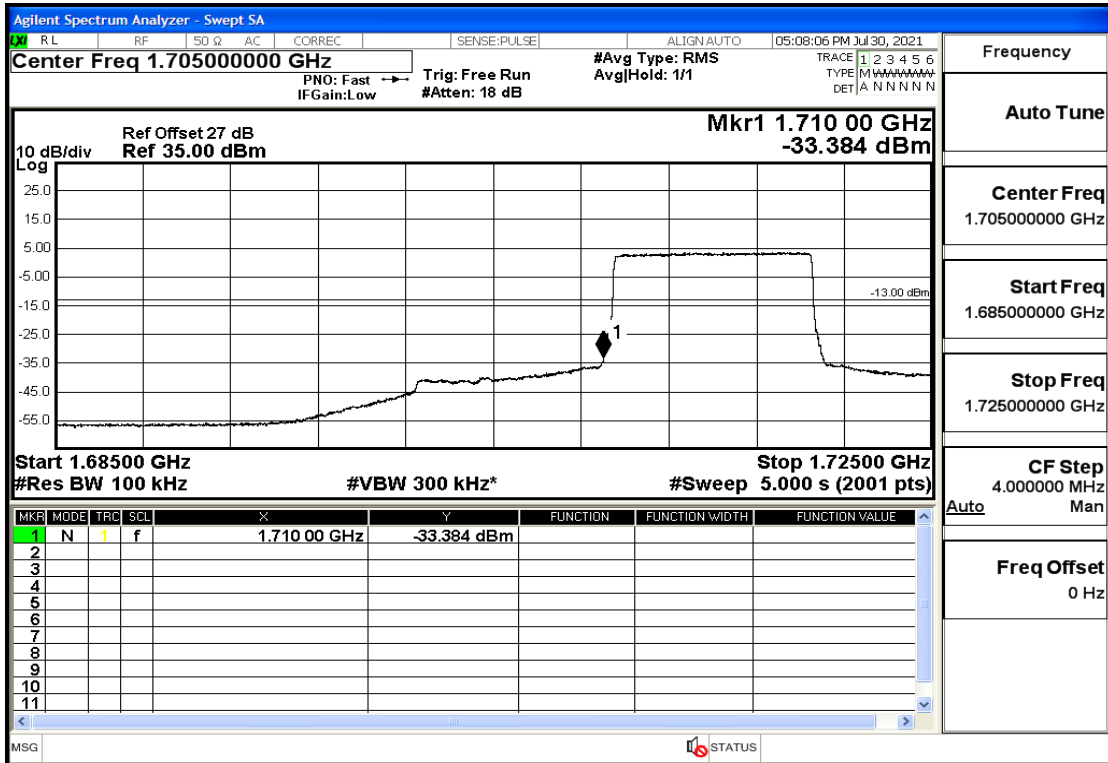

Band4-10-1715-QPSK-50#LOW@Pass