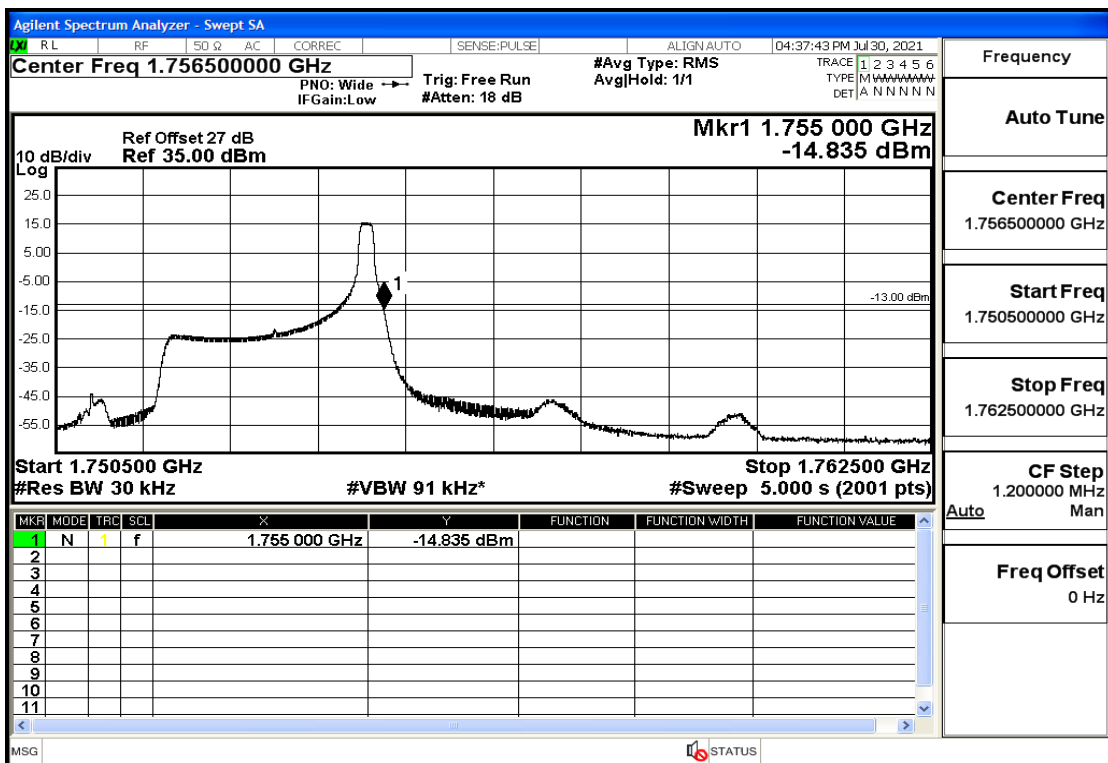

Band4-3-1753.5-16QAM-1#HIGH@Pass