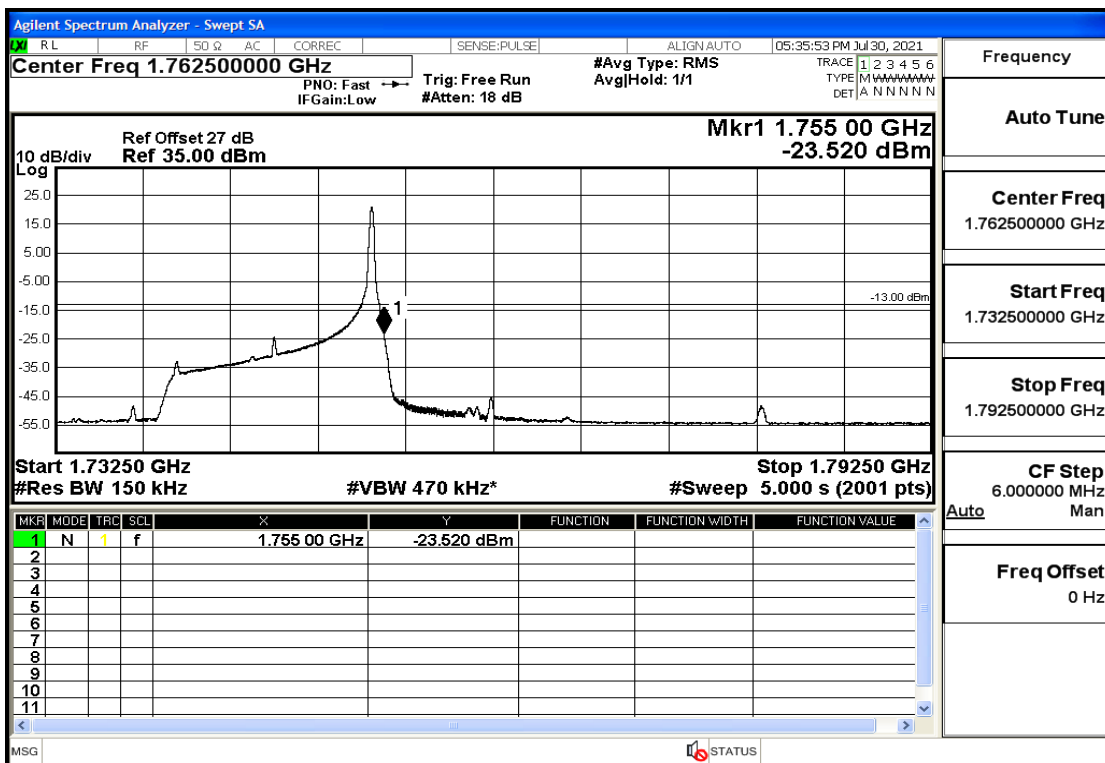

Band4-15-1747.5-16QAM-1#HIGH@Pass