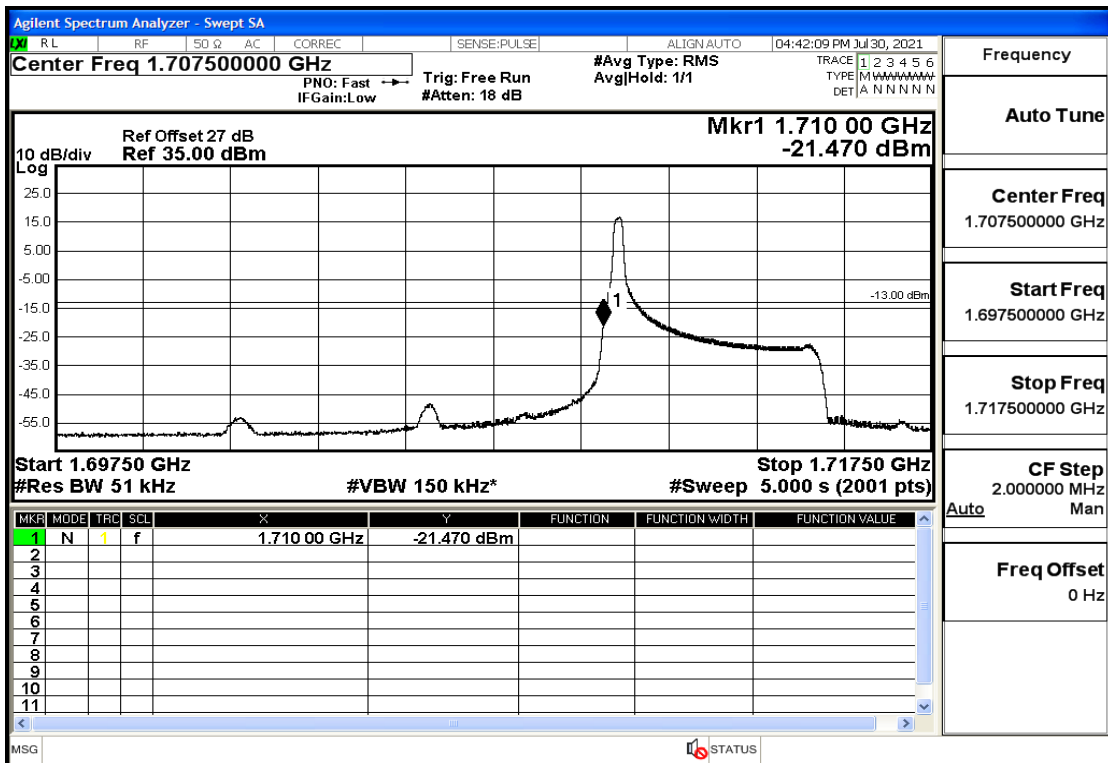

Band4-5-1712.5-16QAM-1#LOW@Pass