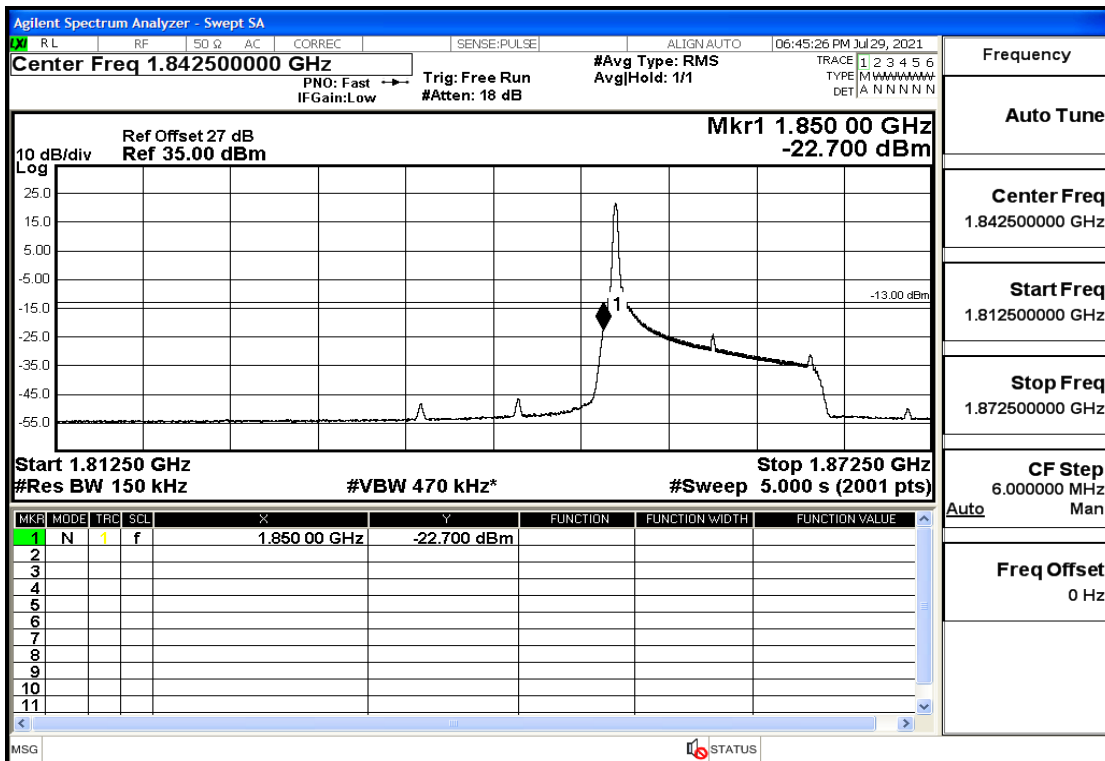

Band2-15-1857.5-QPSK-1#LOW@Pass