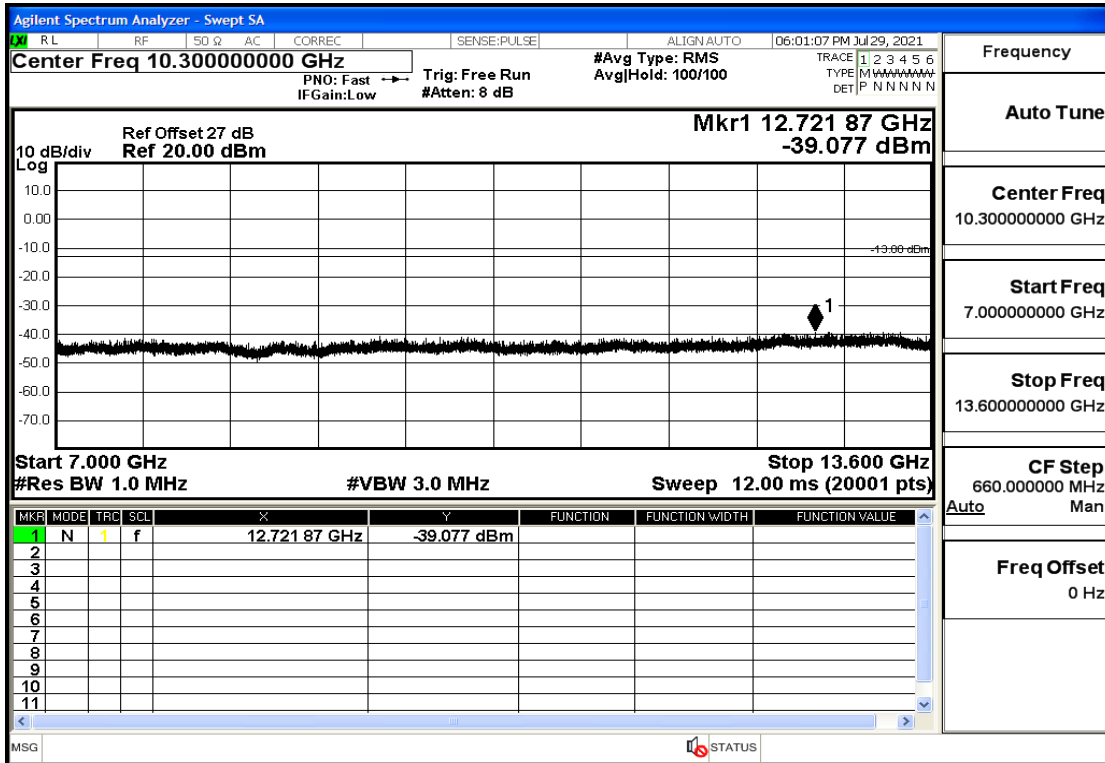

OB2-1.4-1880-QPSK-1#HIGH@7GHz-13.6GHz@Pass