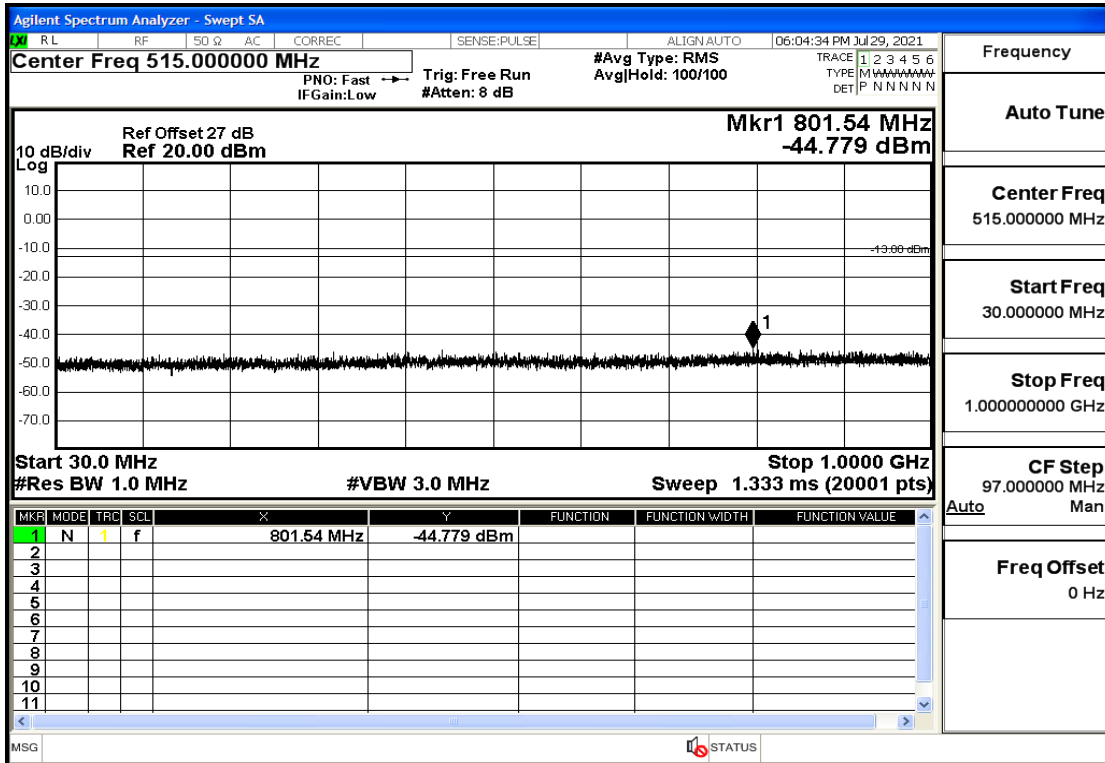

OB2-1.4-1909.3-QPSK-1#HIGH@30mHz-1GHz@Pass