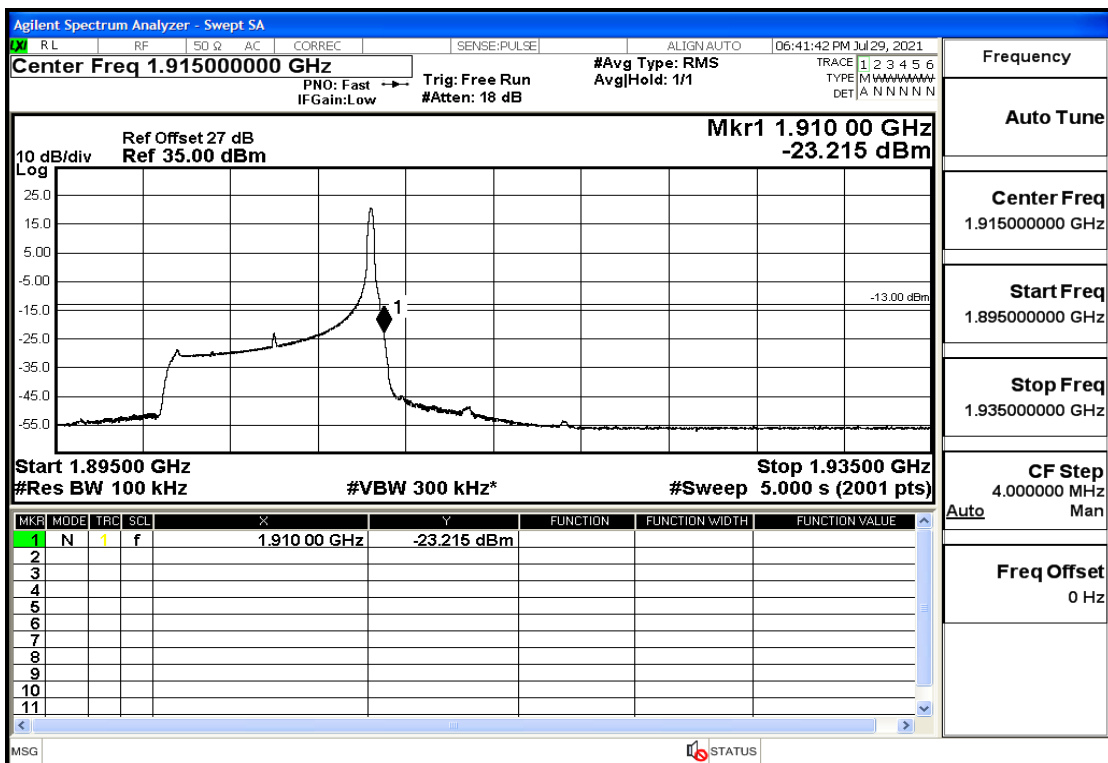

Band2-10-1905-QPSK-1#HIGH@Pass