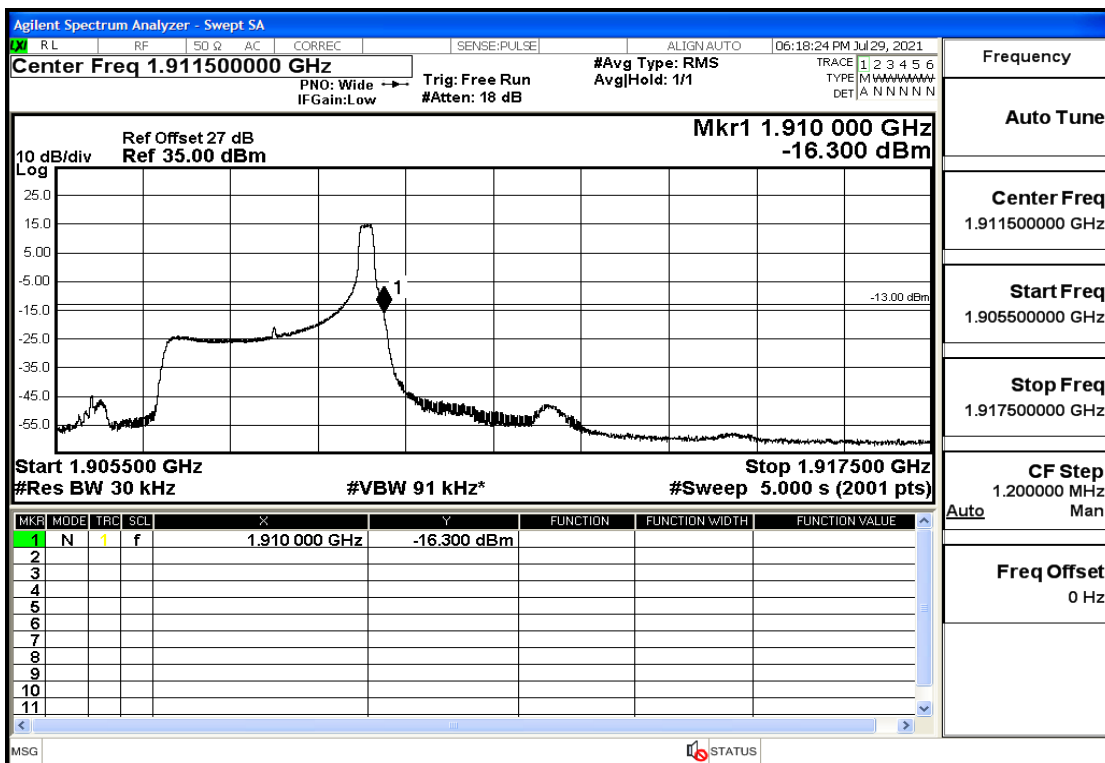

Band2-3-1908.5-16QAM-1#HIGH@Pass