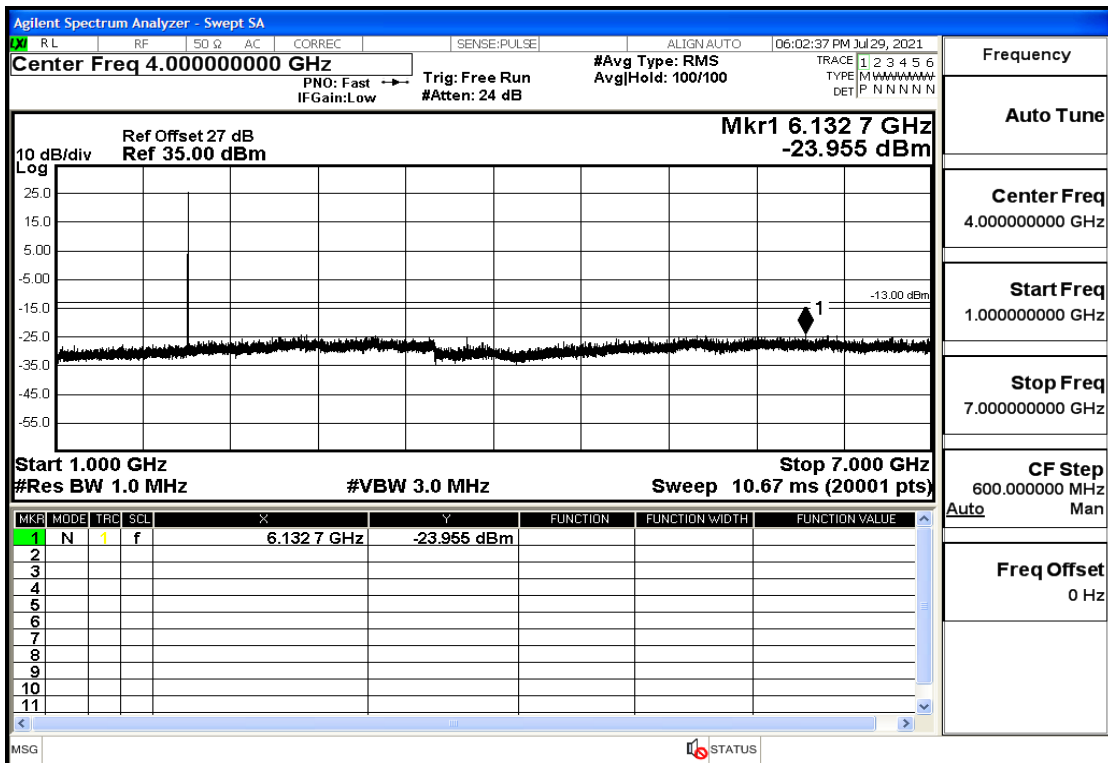

OB2-1.4-1909.3-QPSK-6#LOW@1GHz-7GHz@Pass