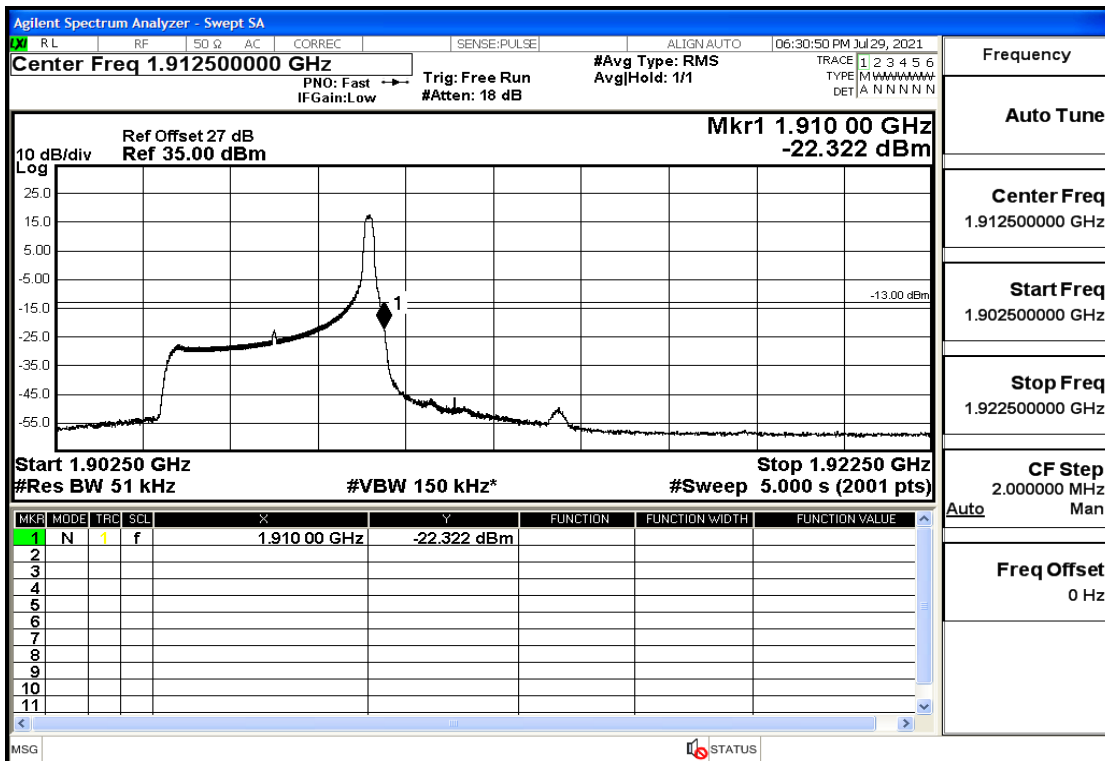

Band2-5-1907.5-16QAM-1#HIGH@Pass