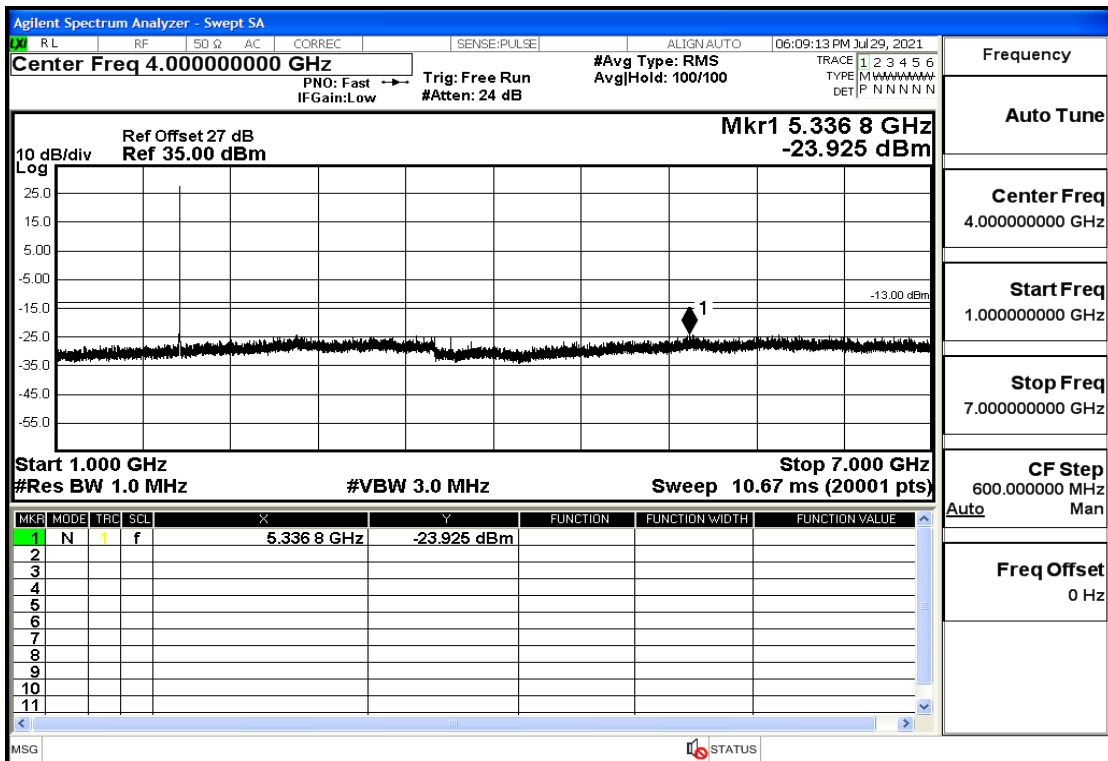

OB2-3-1851.5-QPSK-1#HIGH@1GHz-7GHz@Pass