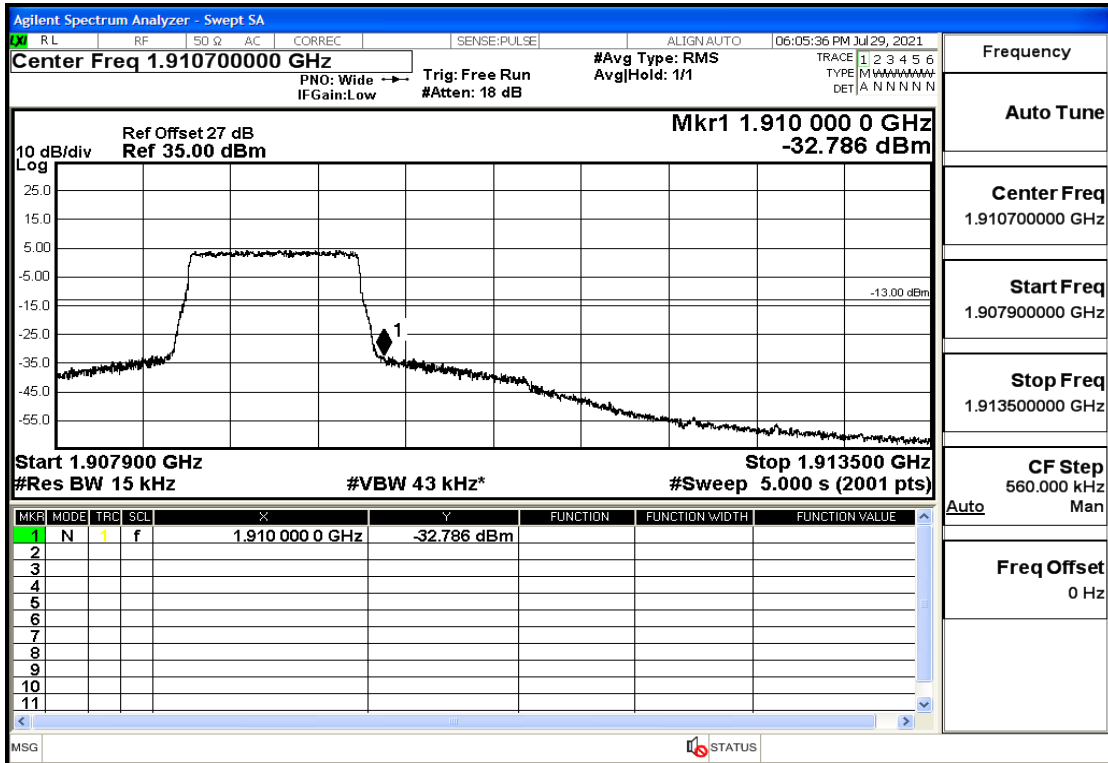

Band2-1.4-1909.3-16QAM-6#LOW@Pass