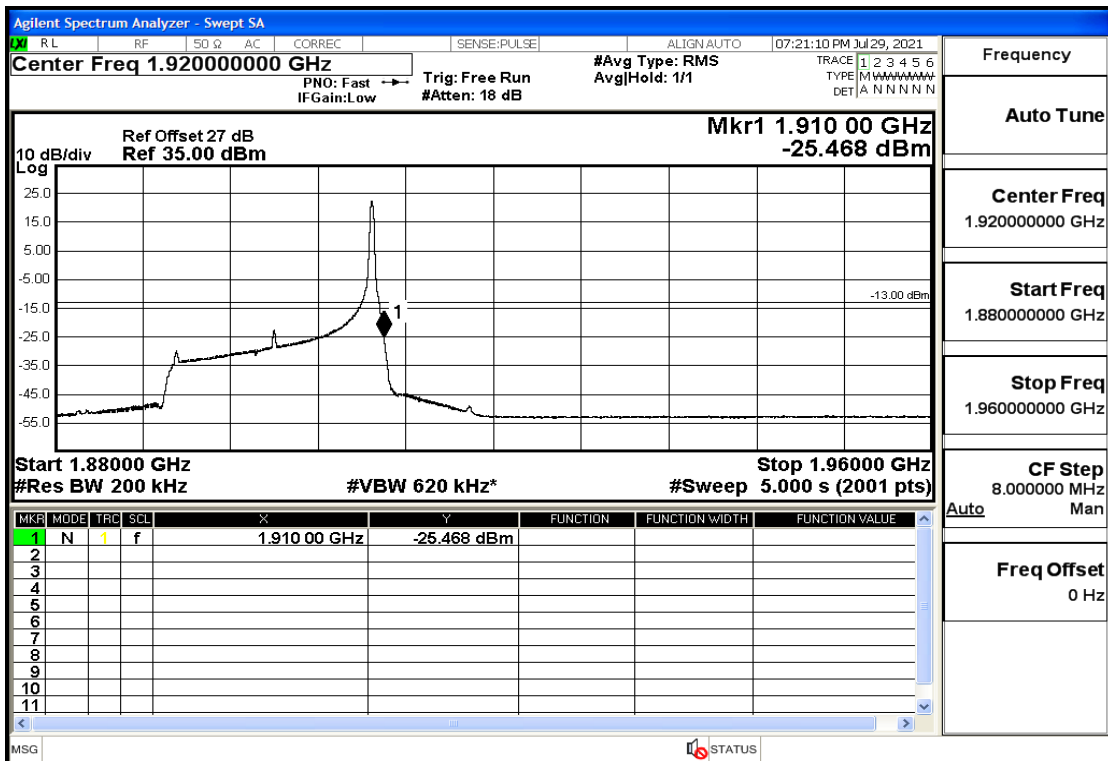

RF Test Data for LTE (Conducted Measurement)

Product Name: Mobile phone

Trade Mark: PCD

Test Model: P60

Sample ID: TZ210702434-1#

FCC ID: 2ALJJP60

Environmental Conditions

Temperature:	23.8°C
Relative Humidity:	56%
ATM Pressure:	100.0 kPa
Test Engineer:	Anna Hu
Supervised by:	Hugo Chen
Remark:	For LTE BAND 2

Band2-20-1860-16QAM-100#LOW@Pass

Band2-20-1860-16QAM-1#LOW@Pass

Band2-20-1900-QPSK-100#LOW@Pass

Band2-20-1900-QPSK-1#HIGH@Pass

Band2-20-1900-16QAM-100#LOW@Pass

Band2-20-1900-16QAM-1#HIGH@Pass

Conducted Spurious Emission