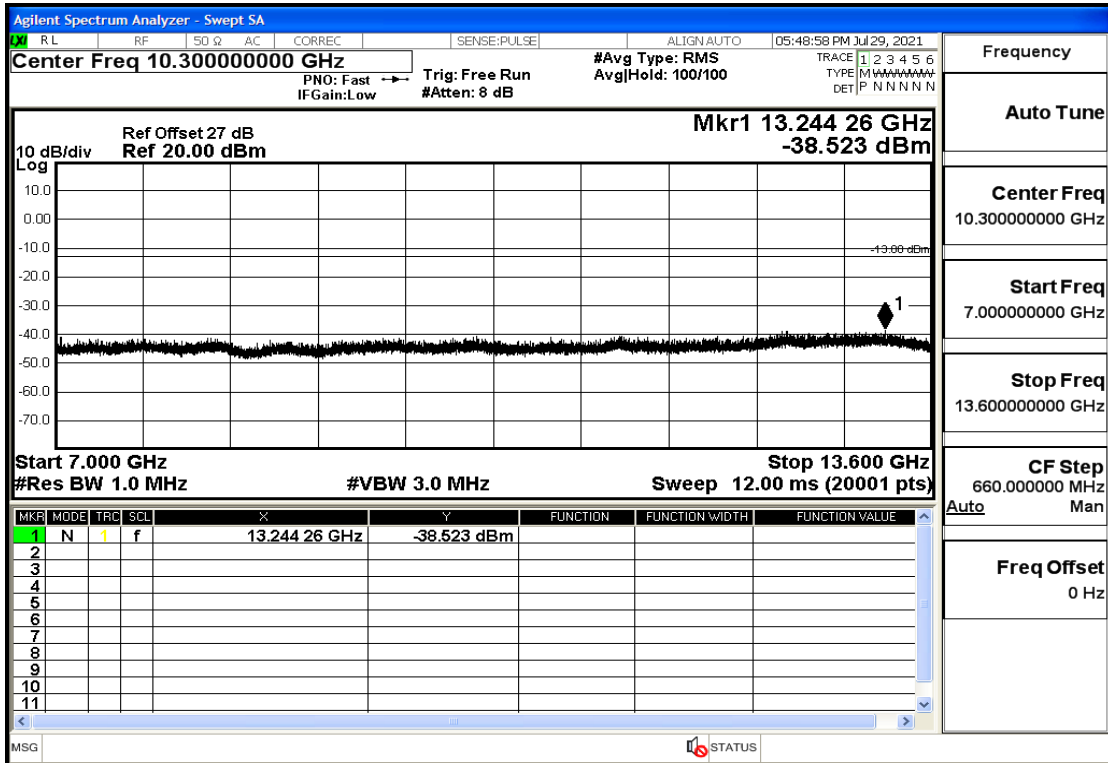

OB2-1.4-1850.7-QPSK-6#LOW@7GHz-13.6GHz@Pass