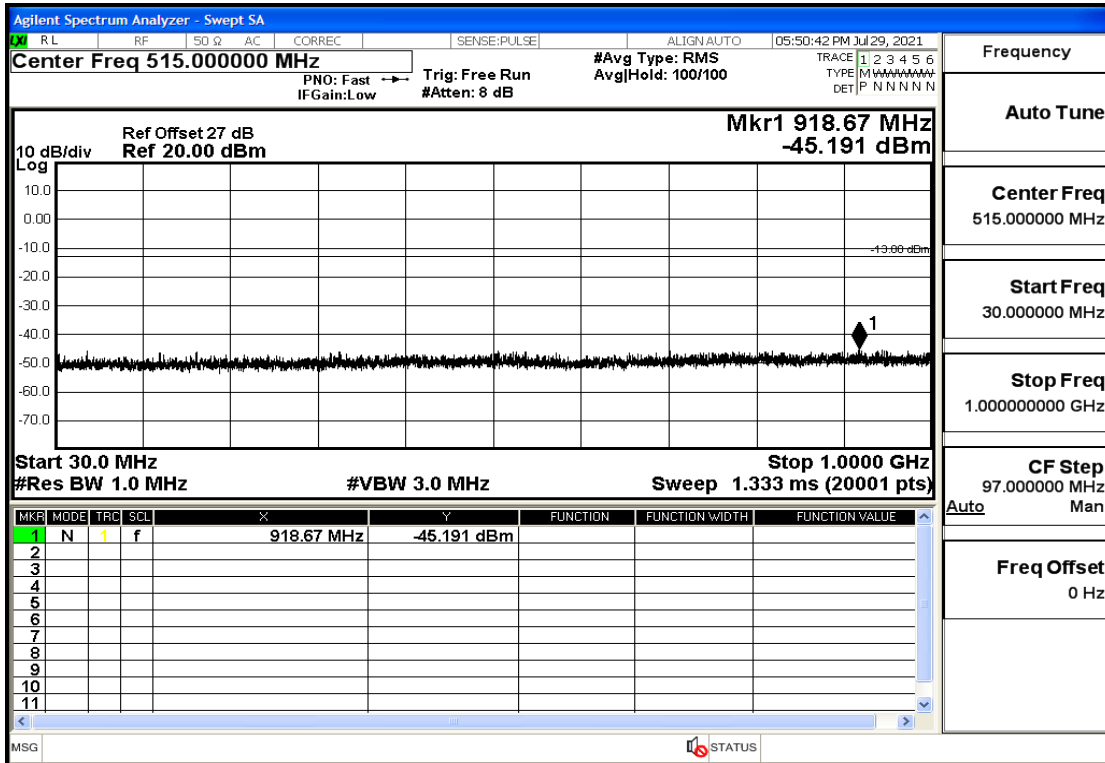

OB2-1.4-1850.7-QPSK-1#LOW@1GHz-7GHz@Pass

OB2-1.4-1850.7-QPSK-1#LOW@7GHz-13.6GHz@Pass

OB2-1.4-1850.7-QPSK-1#LOW@13.6GHz-20GHz@Pass

OB2-1.4-1850.7-QPSK-1#HIGH@30mHz-1GHz@Pass

OB2-1.4-1850.7-QPSK-1#HIGH@1GHz-7GHz@Pass