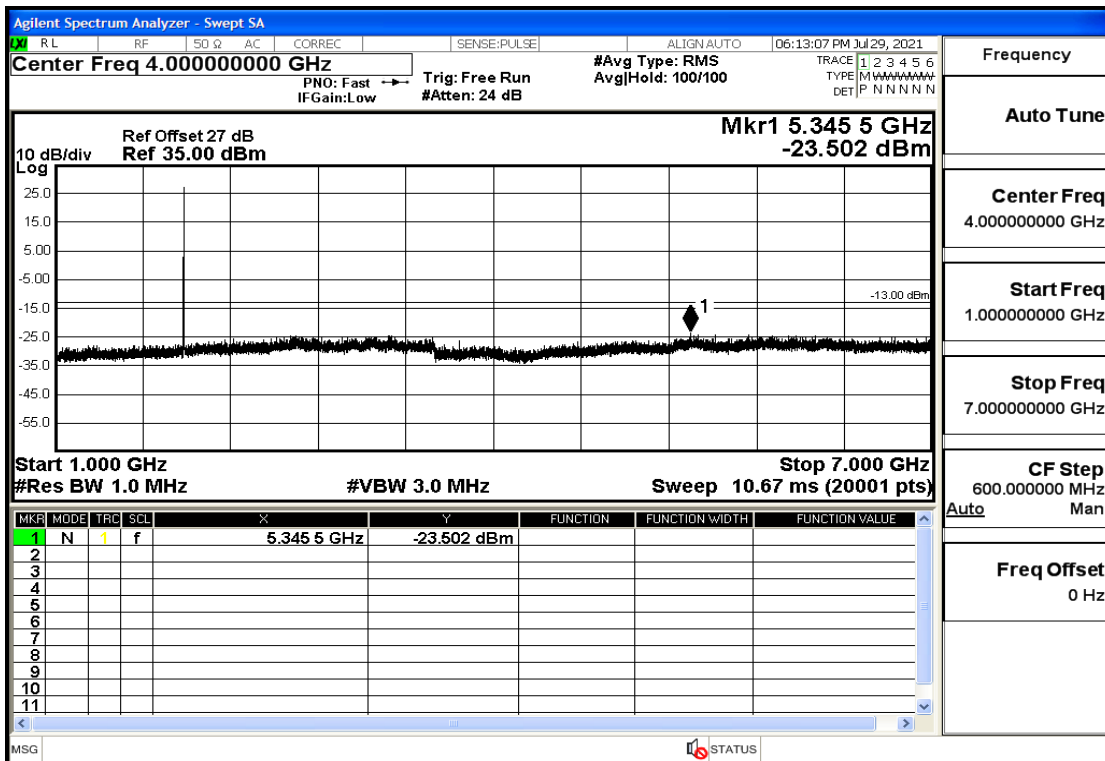

OB2-3-1880-QPSK-1#HIGH@1GHz-7GHz@Pass