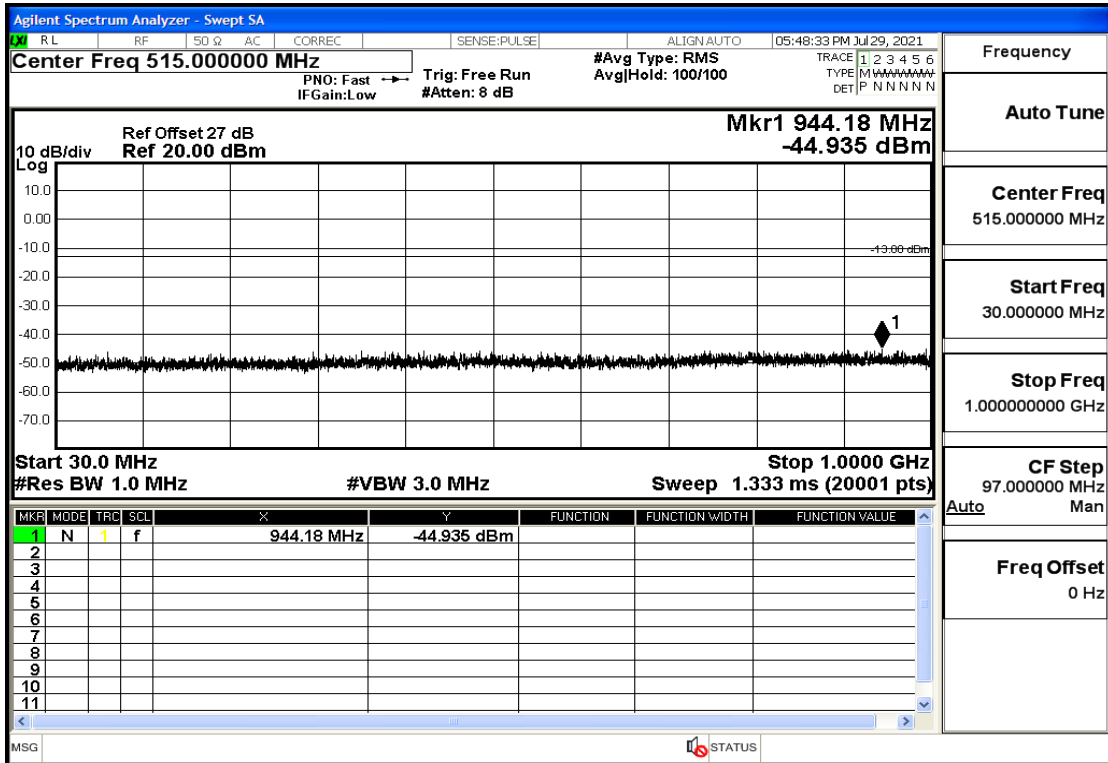

OB2-1.4-1850.7-QPSK-6#LOW@30mHz-1GHz@Pass