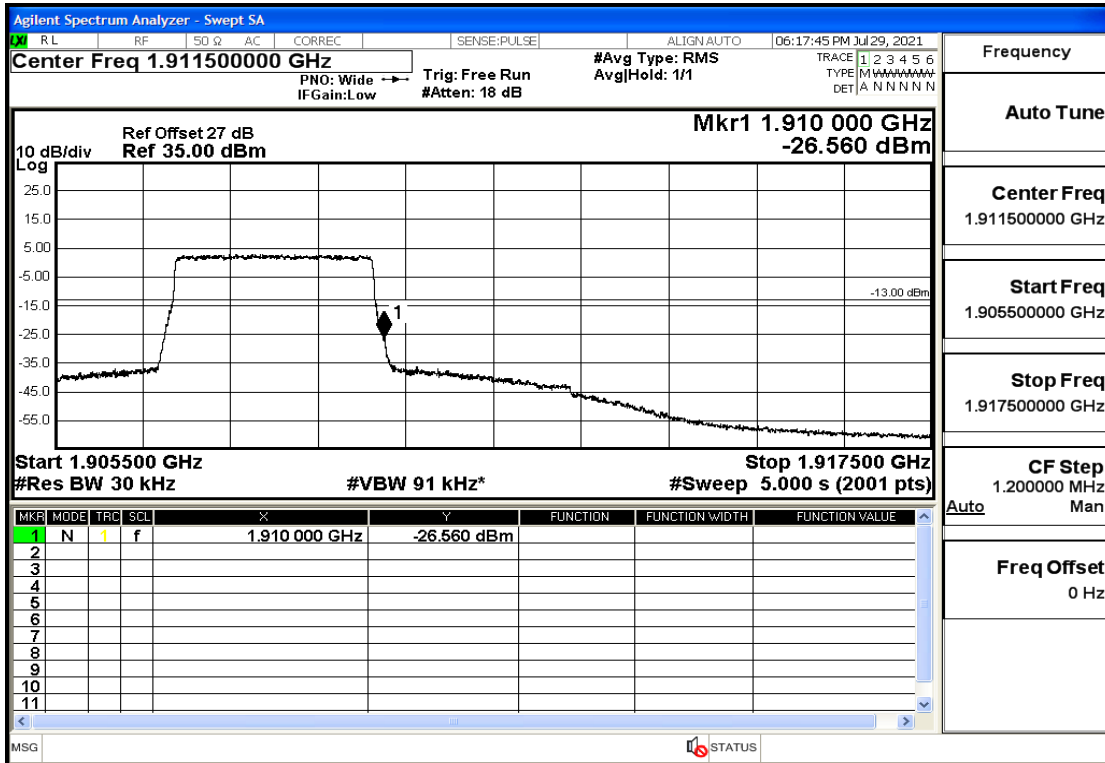

Band2-3-1908.5-16QAM-15#LOW@Pass