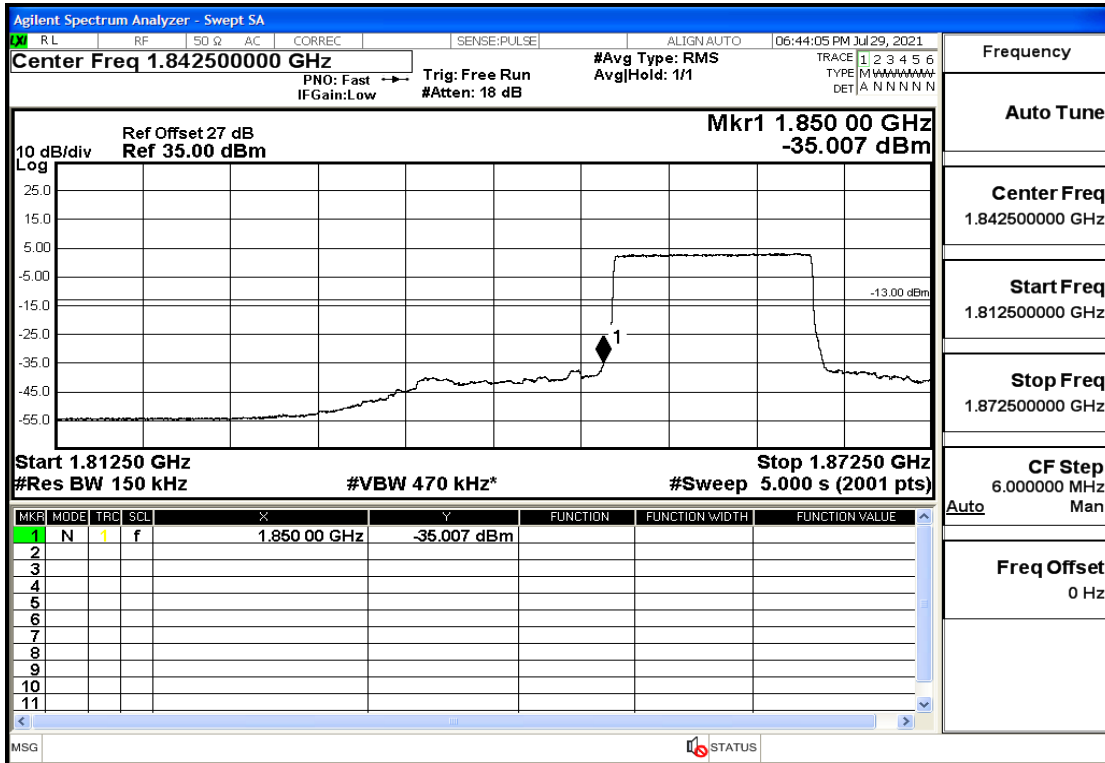

RF Test Data for LTE (Conducted Measurement)

Product Name: Mobile phone

Trade Mark: PCD

Test Model: P60

Sample ID: TZ210702434-1#

FCC ID: 2ALJJP60

Environmental Conditions

Temperature:	23.8°C
Relative Humidity:	56%
ATM Pressure:	100.0 kPa
Test Engineer:	Anna Hu
Supervised by:	Hugo Chen
Remark:	For LTE BAND 2

Band2-10-1905-QPSK-50#LOW@Pass

Band2-10-1905-QPSK-1#HIGH@Pass

Band2-10-1905-16QAM-50#LOW@Pass

Band2-10-1905-16QAM-1#HIGH@Pass

Band2-15-1857.5-QPSK-75#LOW@Pass

Band2-15-1857.5-QPSK-1#LOW@Pass

Band2-15-1857.5-16QAM-75#LOW@Pass