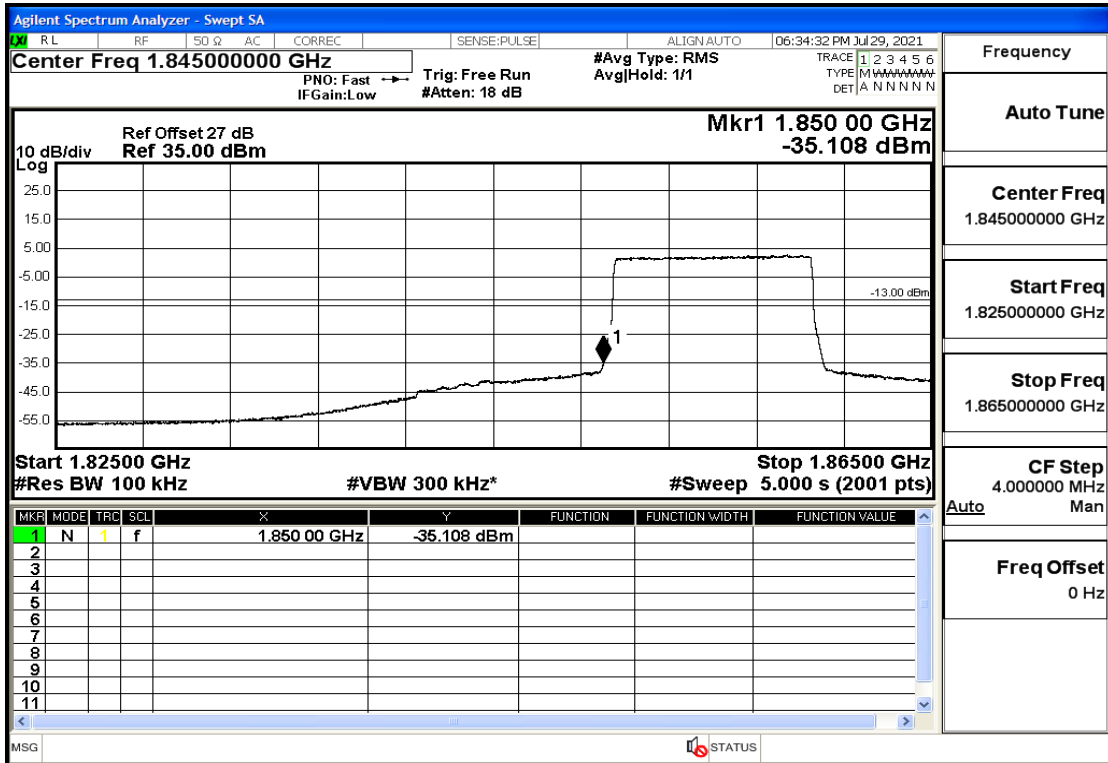

Band2-10-1855-16QAM-50#LOW@Pass