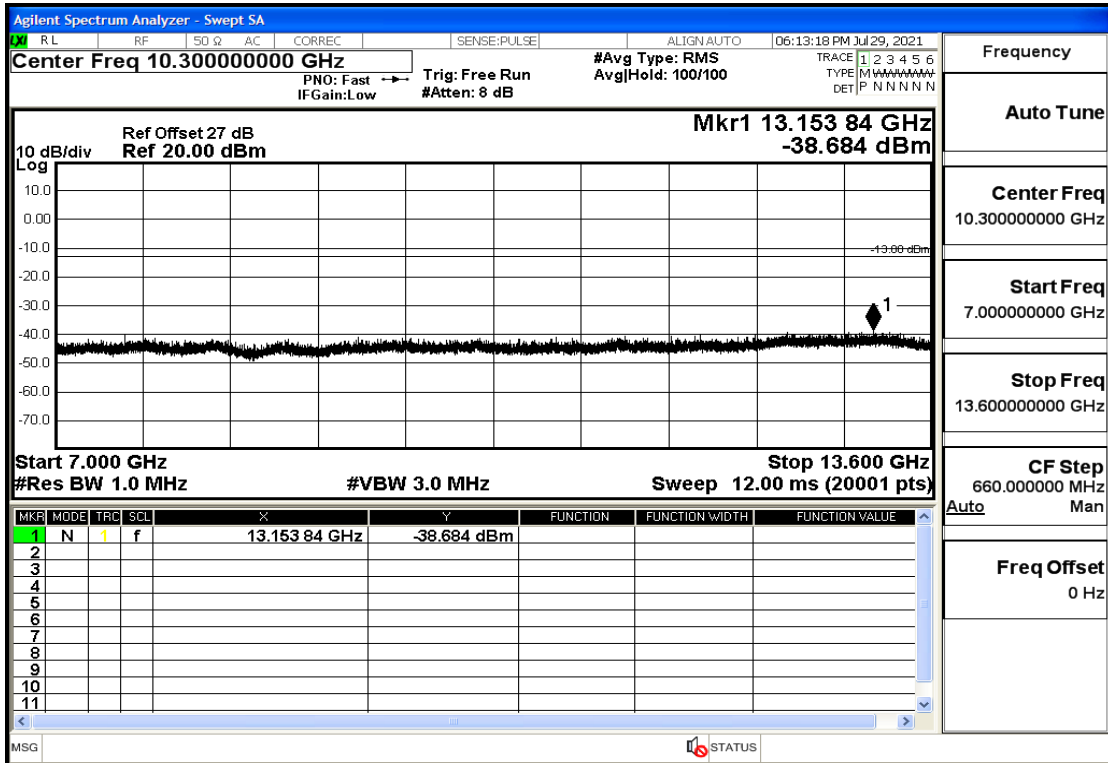

OB2-3-1880-QPSK-1#HIGH@7GHz-13.6GHz@Pass