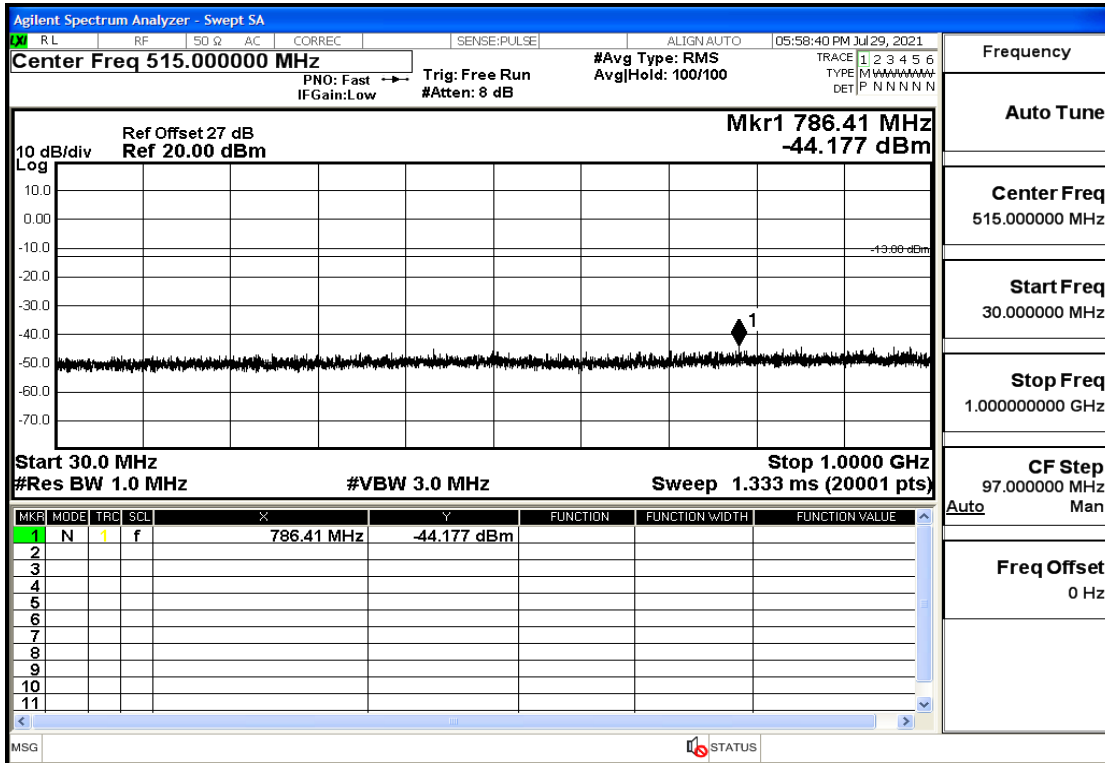

OB2-1.4-1880-QPSK-6#LOW@30mHz-1GHz@Pass