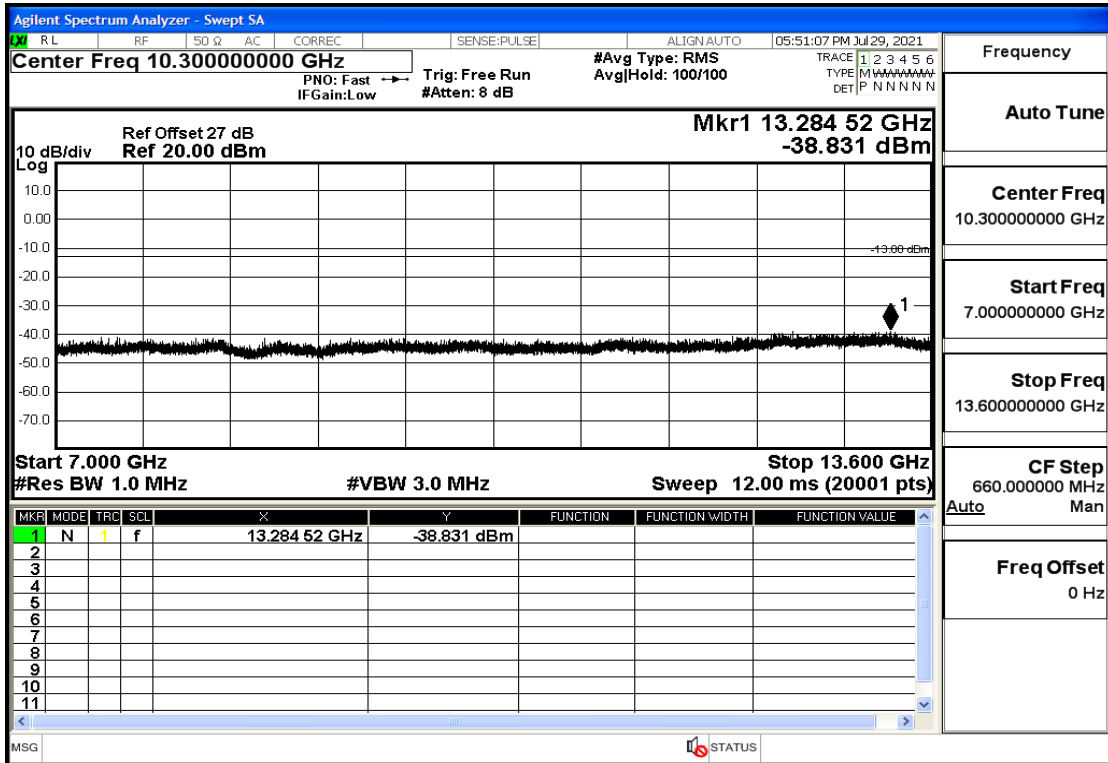

OB2-1.4-1850.7-QPSK-1#HIGH@7GHz-13.6GHz@Pass