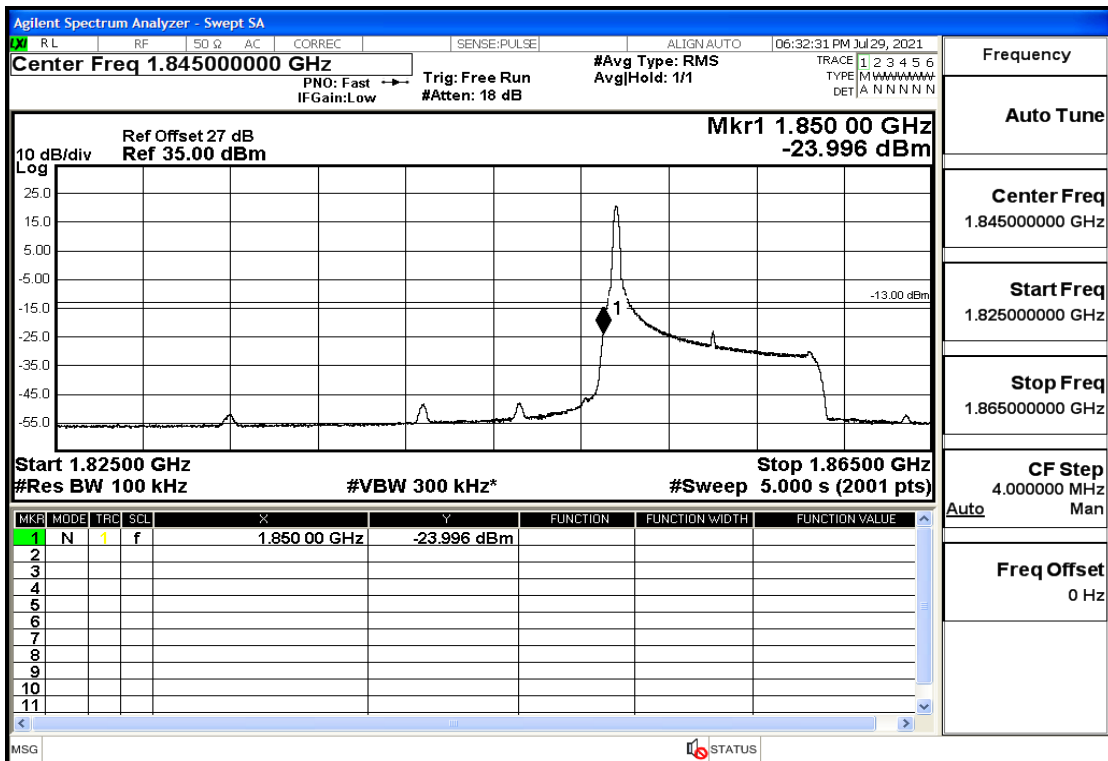

Band2-10-1855-QPSK-1#LOW@Pass