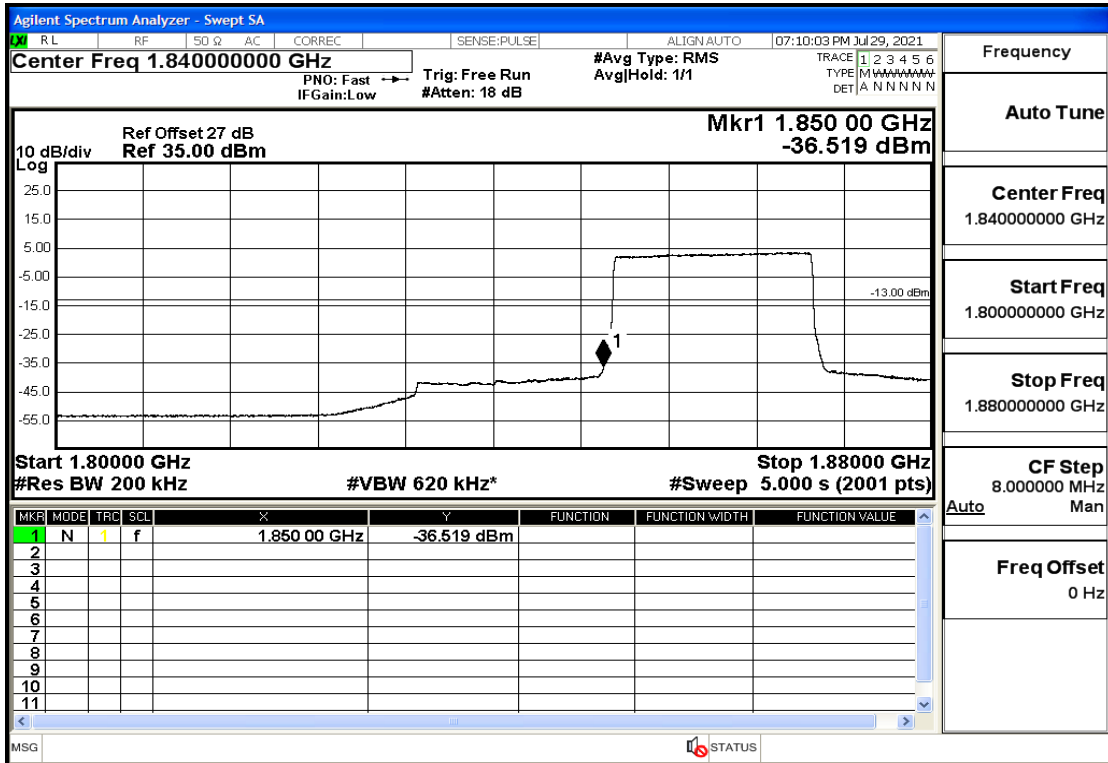

Band2-20-1860-QPSK-100#LOW@Pass