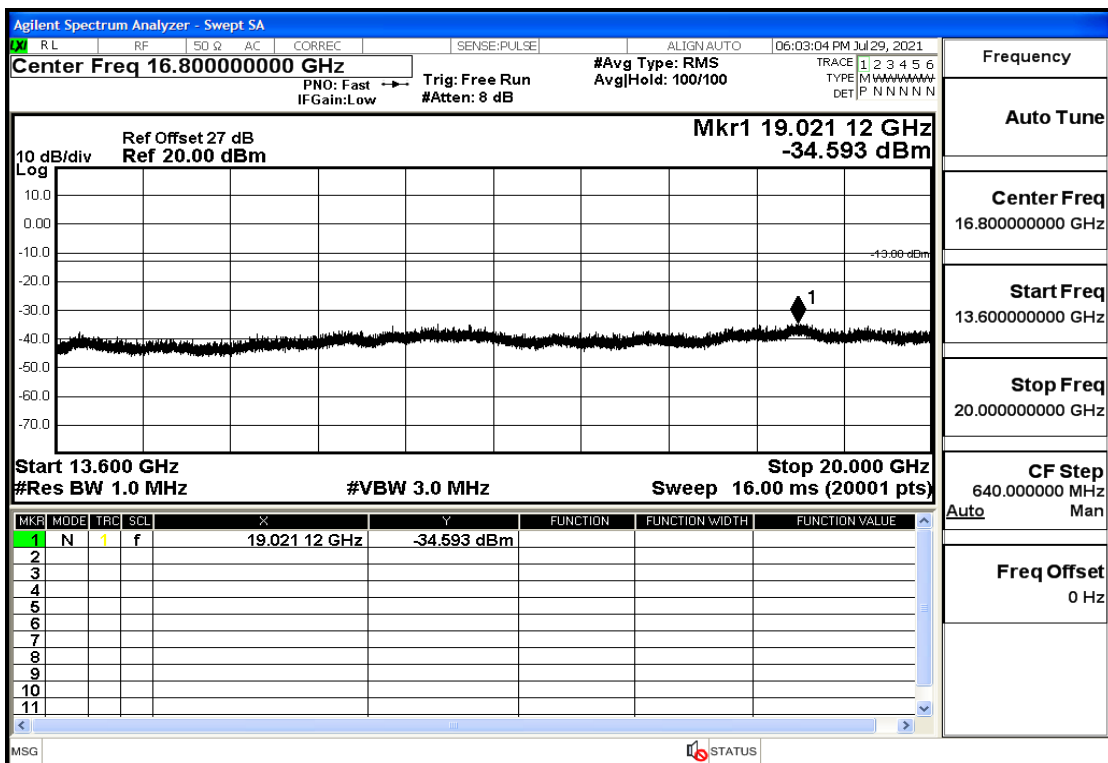

OB2-1.4-1909.3-QPSK-6#LOW@13.6GHz-20GHz@Pass