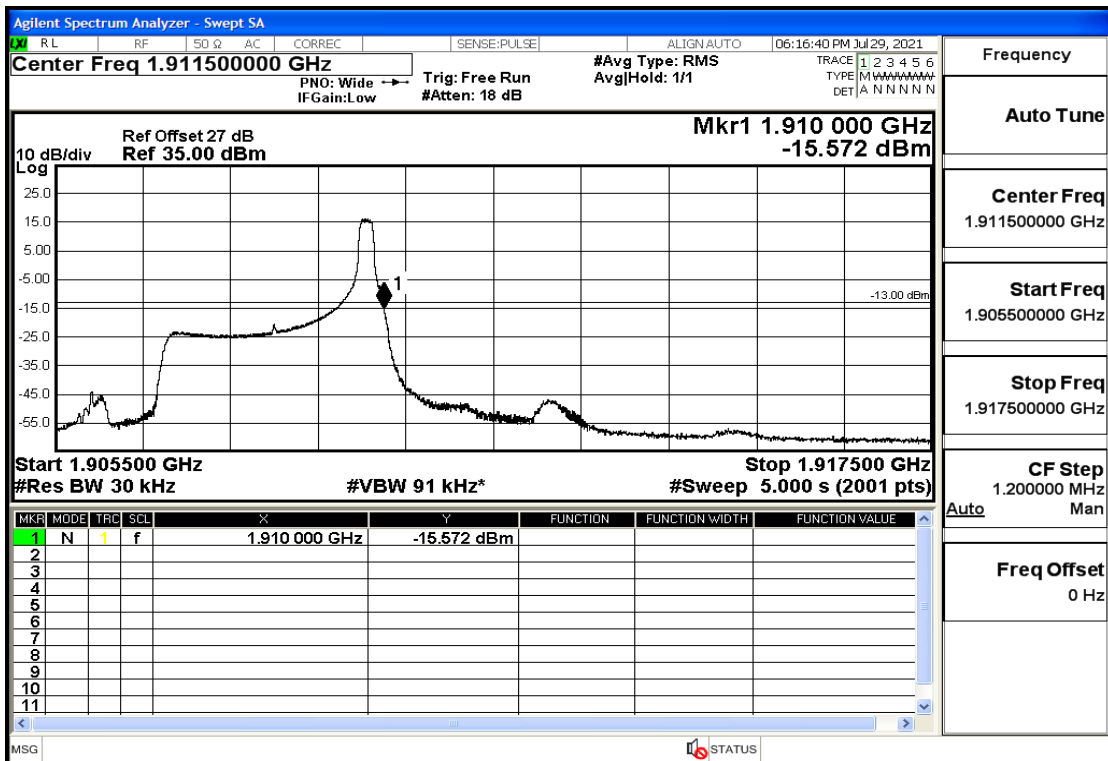

Band2-3-1908.5-QPSK-1#HIGH@Pass