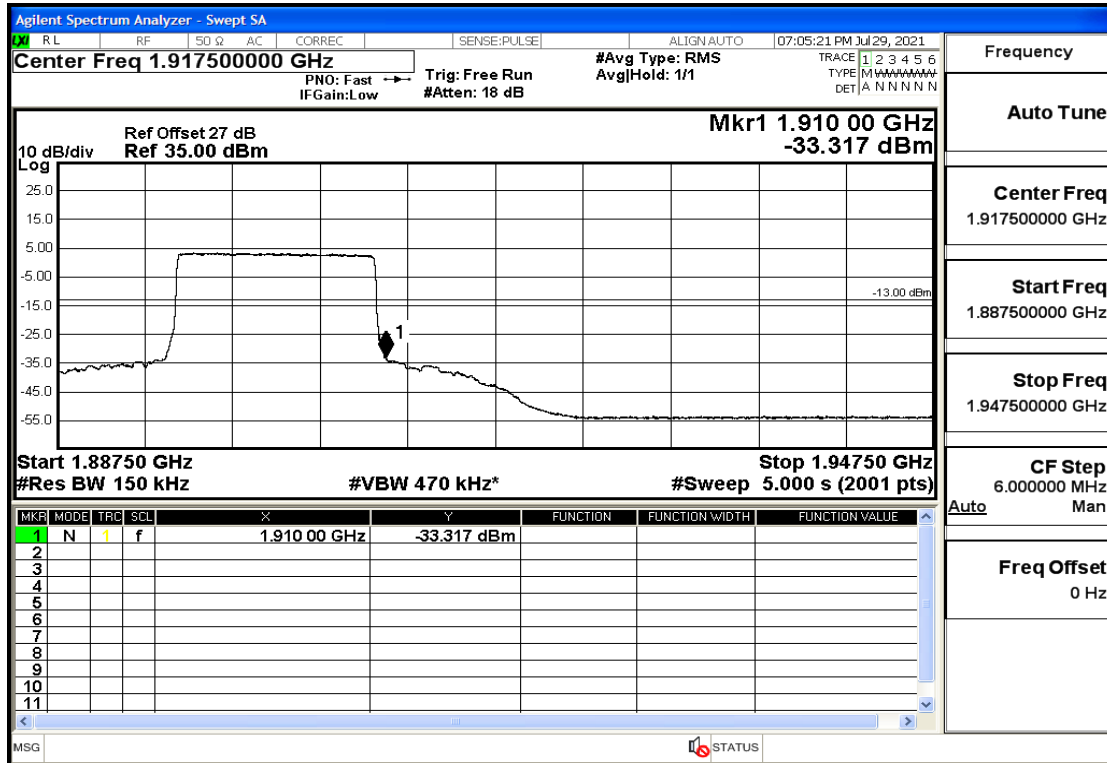

Band2-15-1902.5-QPSK-75#LOW@Pass