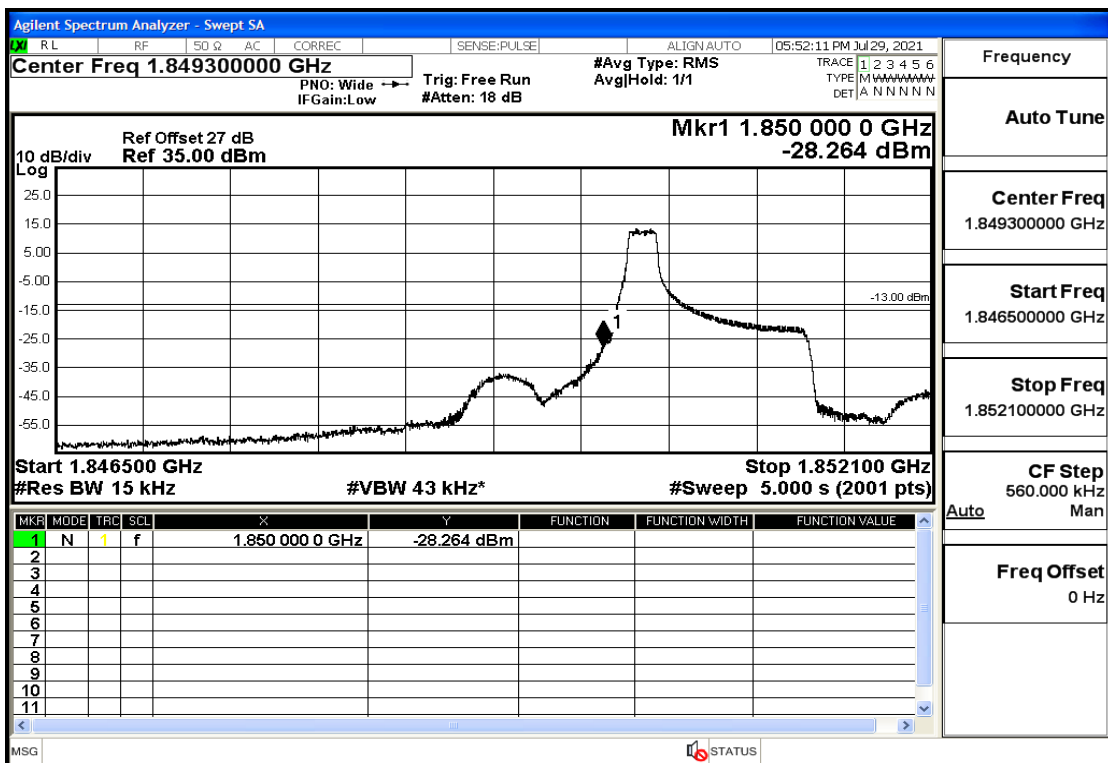

Band2-1.4-1850.7-16QAM-1#LOW@Pass