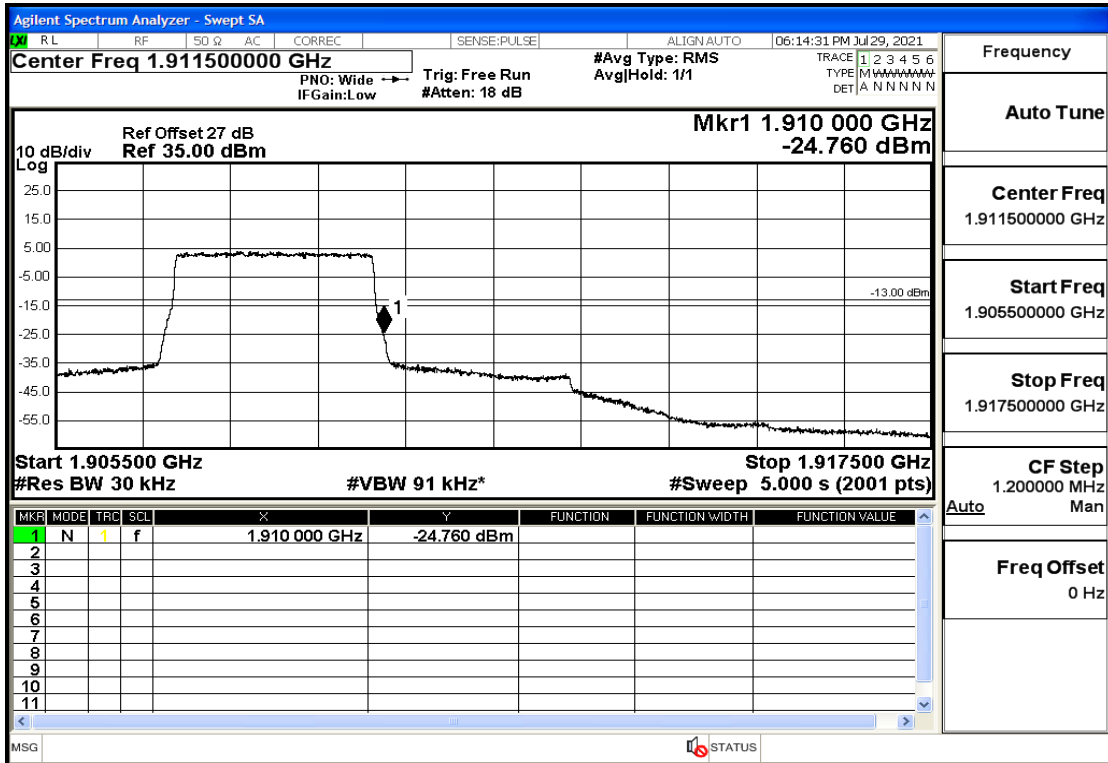

RF Test Data for LTE (Conducted Measurement)

Product Name: Mobile phone

Trade Mark: PCD

Test Model: P60

Sample ID: TZ210702434-1#

FCC ID: 2ALJJP60

Environmental Conditions

Temperature:	23.8°C
Relative Humidity:	56%
ATM Pressure:	100.0 kPa
Test Engineer:	Anna Hu
Supervised by:	Hugo Chen
Remark:	For LTE BAND 2

Band2-1.4-1909.3-16QAM-1#HIGH@Pass

Band2-3-1851.5-QPSK-15#LOW@Pass

Band2-3-1851.5-QPSK-1#LOW@Pass

Band2-3-1851.5-16QAM-15#LOW@Pass

Band2-3-1851.5-16QAM-1#LOW@Pass

Band2-3-1908.5-QPSK-15#LOW@Pass

Band2-3-1908.5-QPSK-1#HIGH@Pass