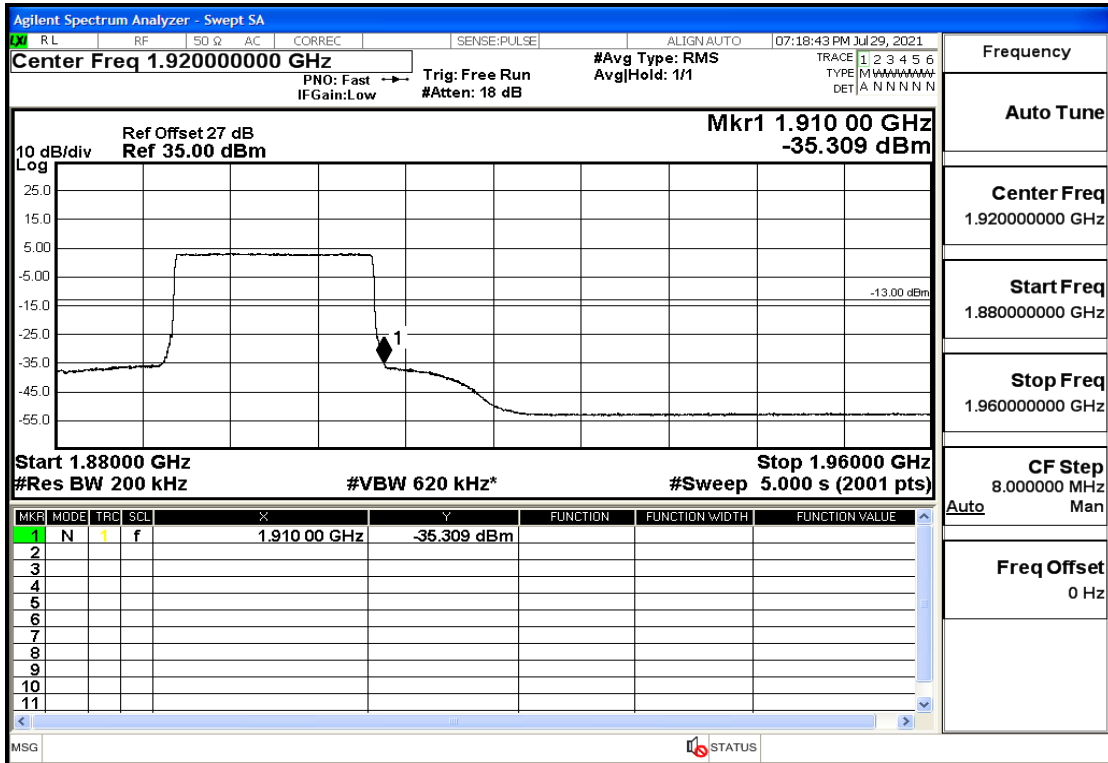

Band2-20-1900-QPSK-100#LOW@Pass