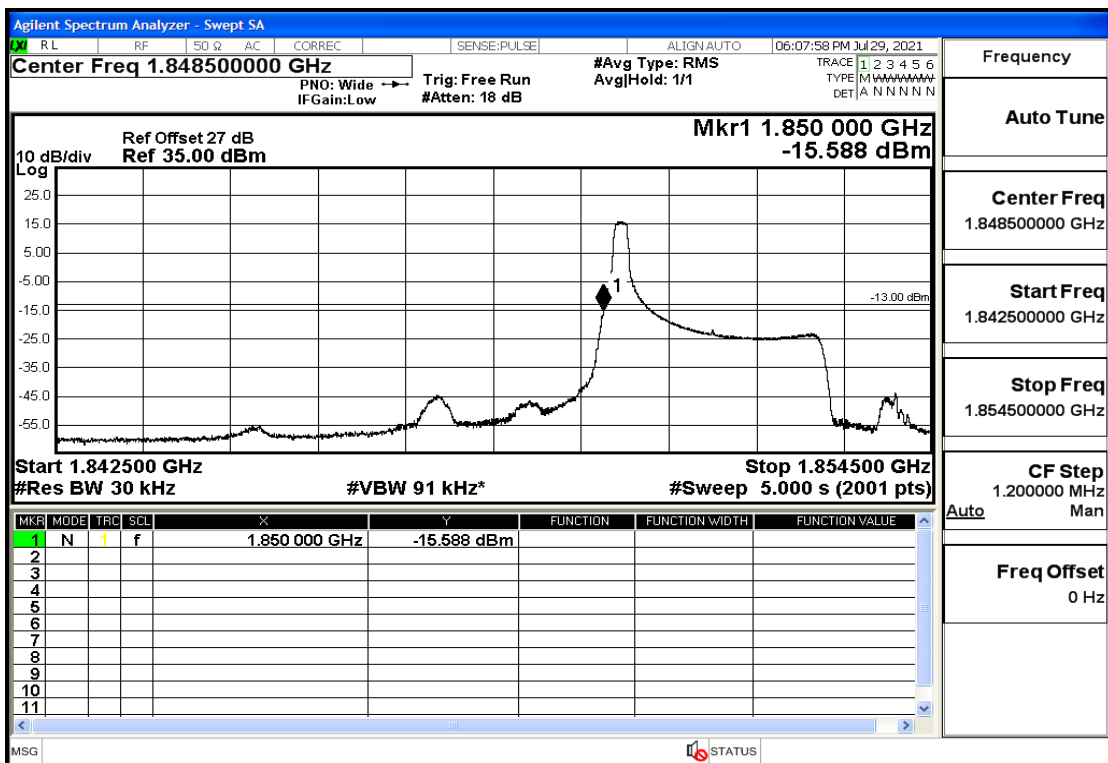

Band2-3-1851.5-QPSK-1#LOW@Pass