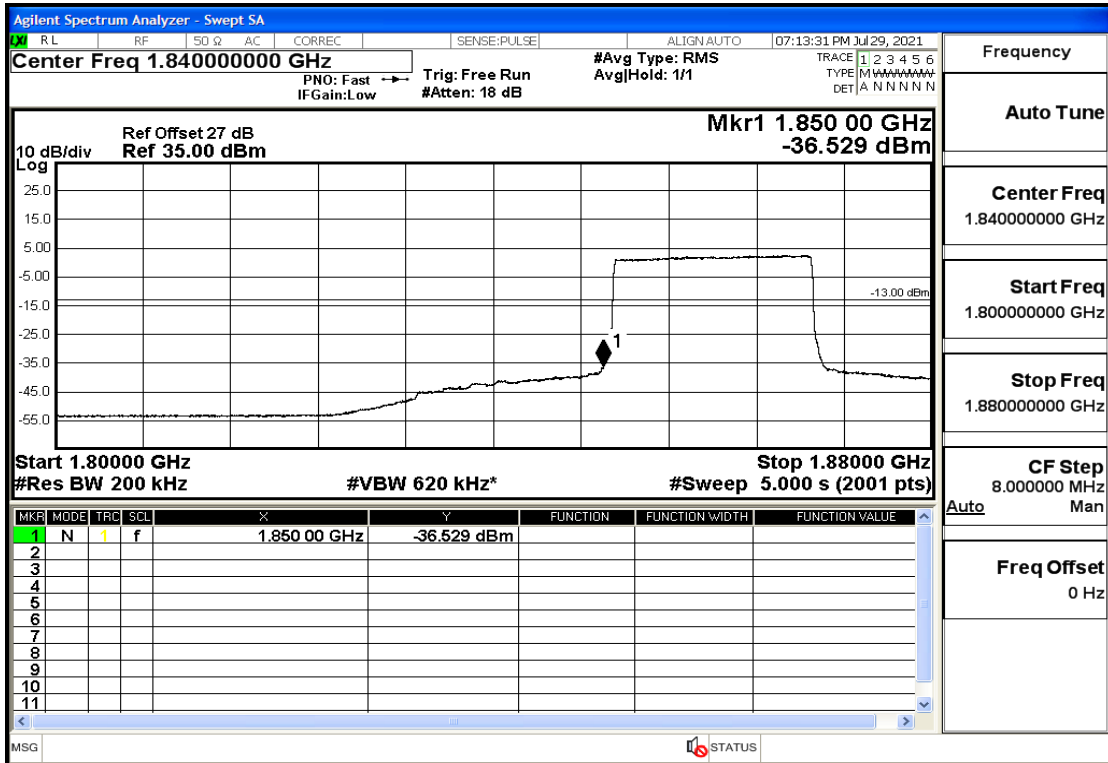

Band2-20-1860-16QAM-100#LOW@Pass