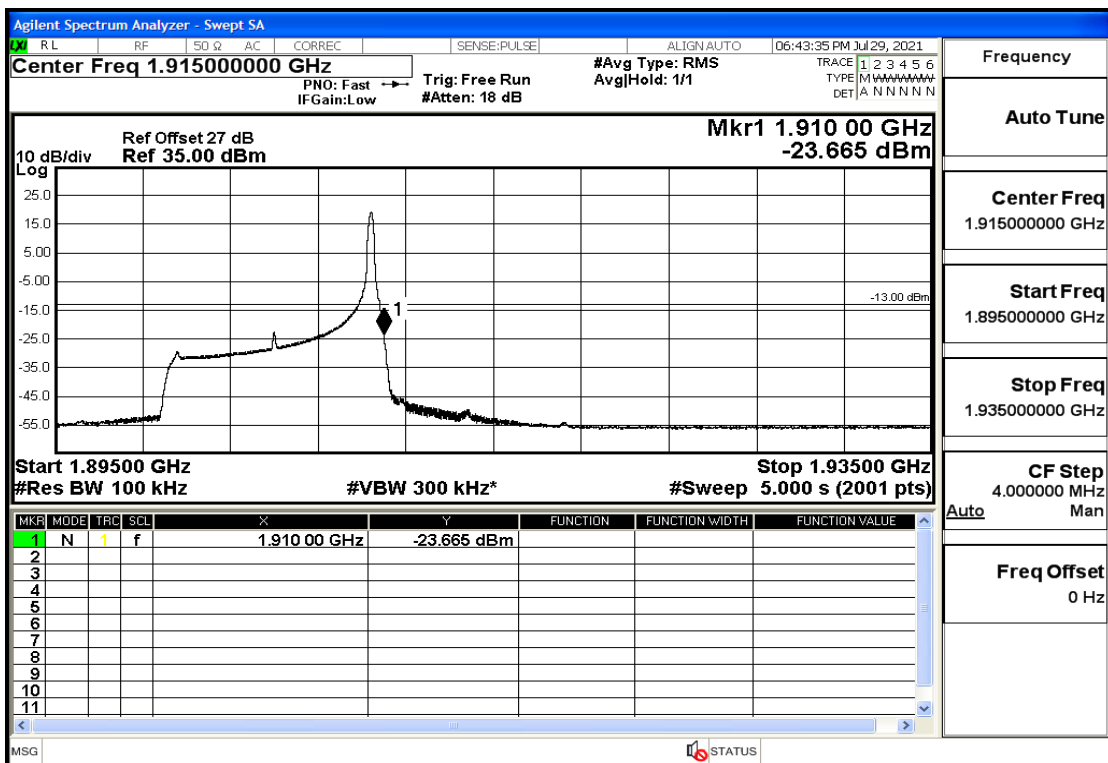

Band2-10-1905-16QAM-1#HIGH@Pass