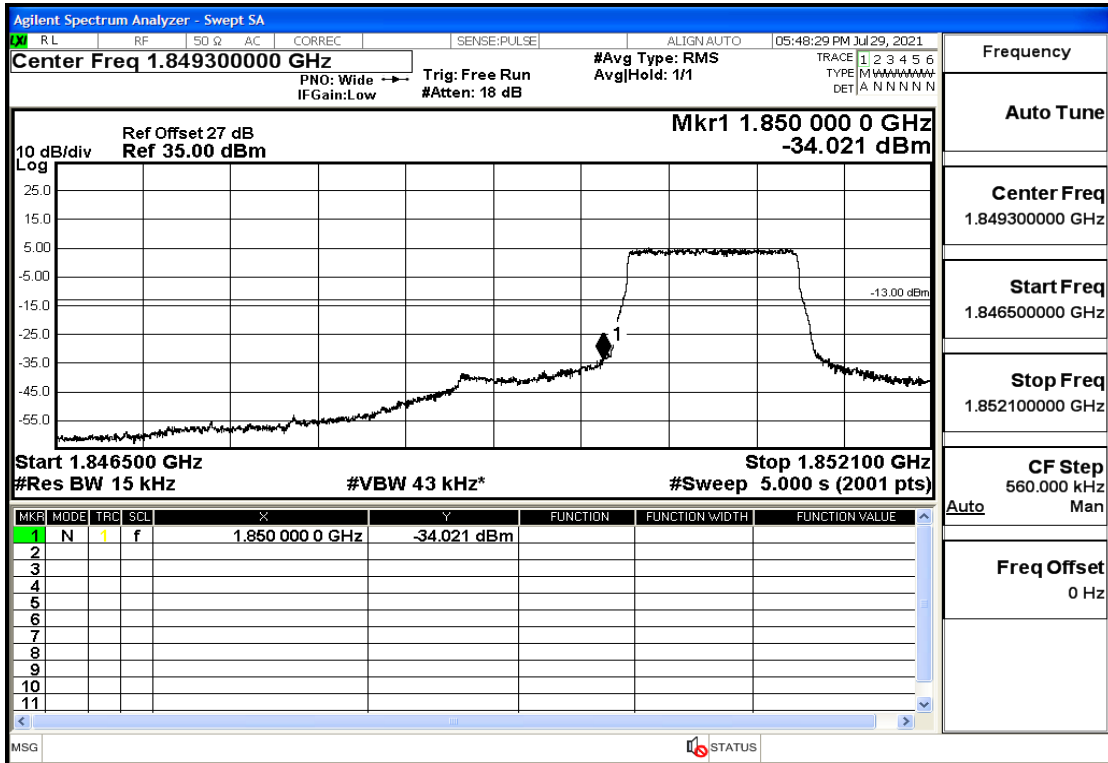

Band2-1.4-1850.7-QPSK-6#LOW@Pass