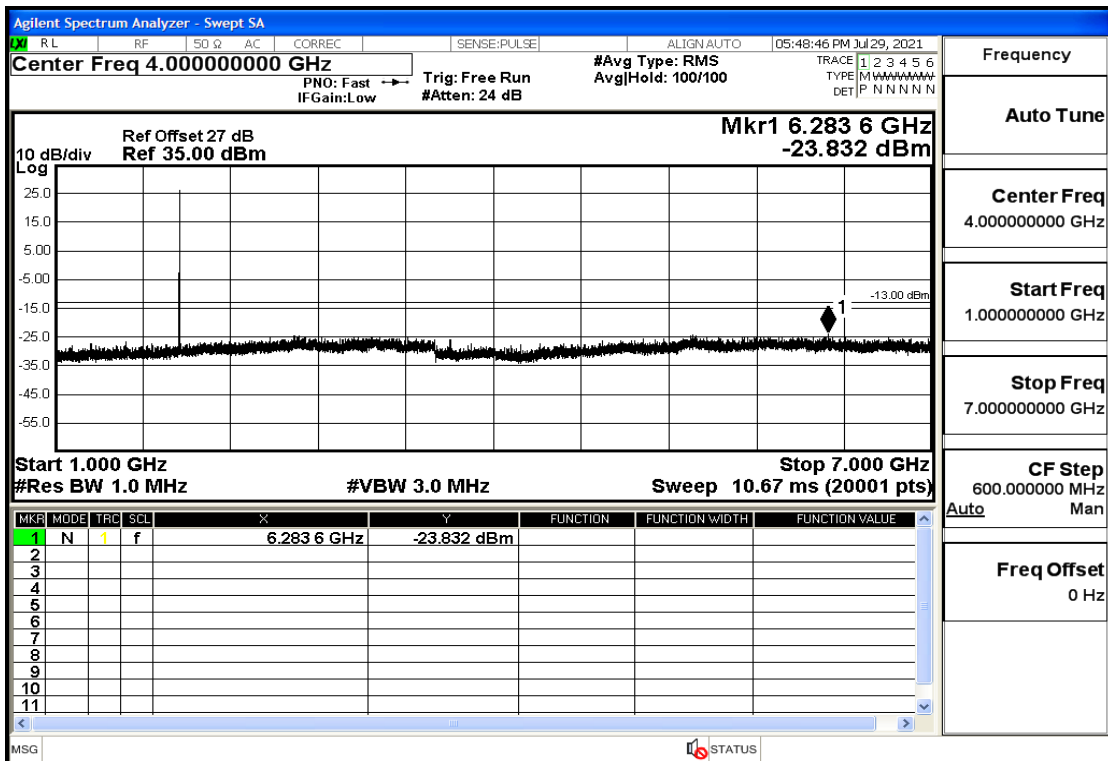

OB2-1.4-1850.7-QPSK-6#LOW@1GHz-7GHz@Pass