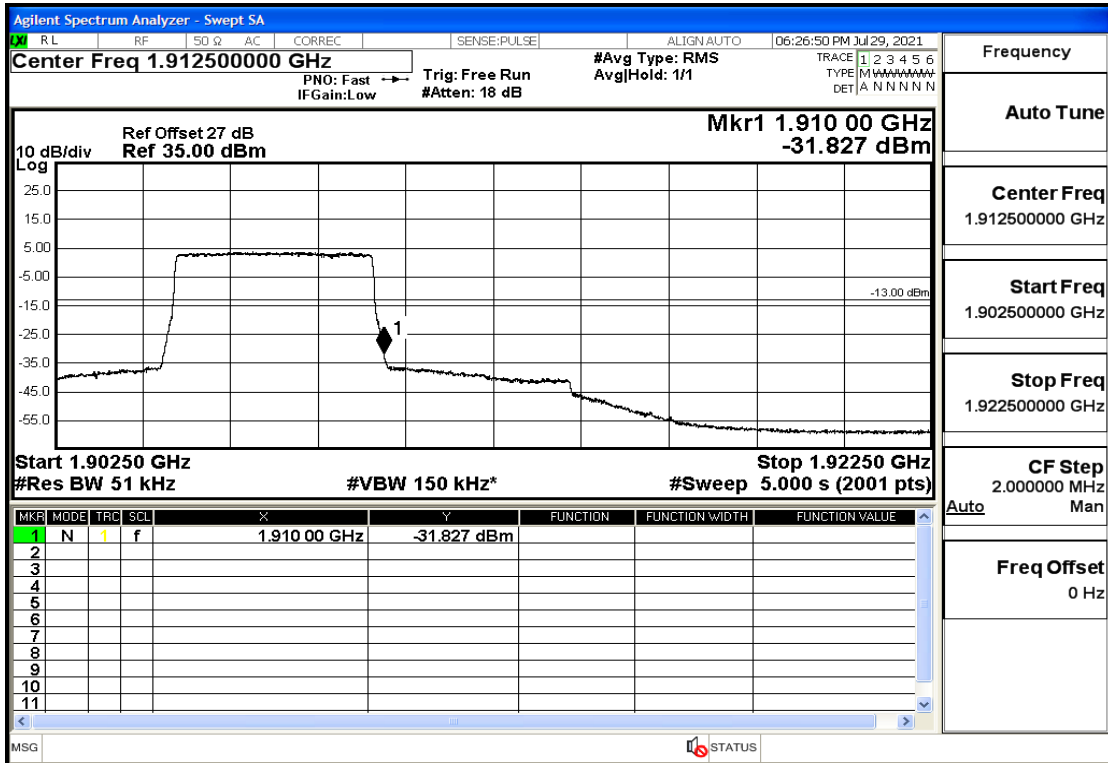

RF Test Data for LTE (Conducted Measurement)

Product Name: Mobile phone

Trade Mark: PCD

Test Model: P60

Sample ID: TZ210702434-1#

FCC ID: 2ALJJP60

Environmental Conditions

Temperature:	23.8°C
Relative Humidity:	56%
ATM Pressure:	100.0 kPa
Test Engineer:	Anna Hu
Supervised by:	Hugo Chen
Remark:	For LTE BAND 2

Band2-3-1908.5-16QAM-15#LOW@Pass

Band2-3-1908.5-16QAM-1#HIGH@Pass

Band2-5-1852.5-QPSK-25#LOW@Pass

Band2-5-1852.5-QPSK-1#LOW@Pass

Band2-5-1852.5-16QAM-25#LOW@Pass

Band2-5-1852.5-16QAM-1#LOW@Pass

Band2-5-1907.5-QPSK-25#LOW@Pass