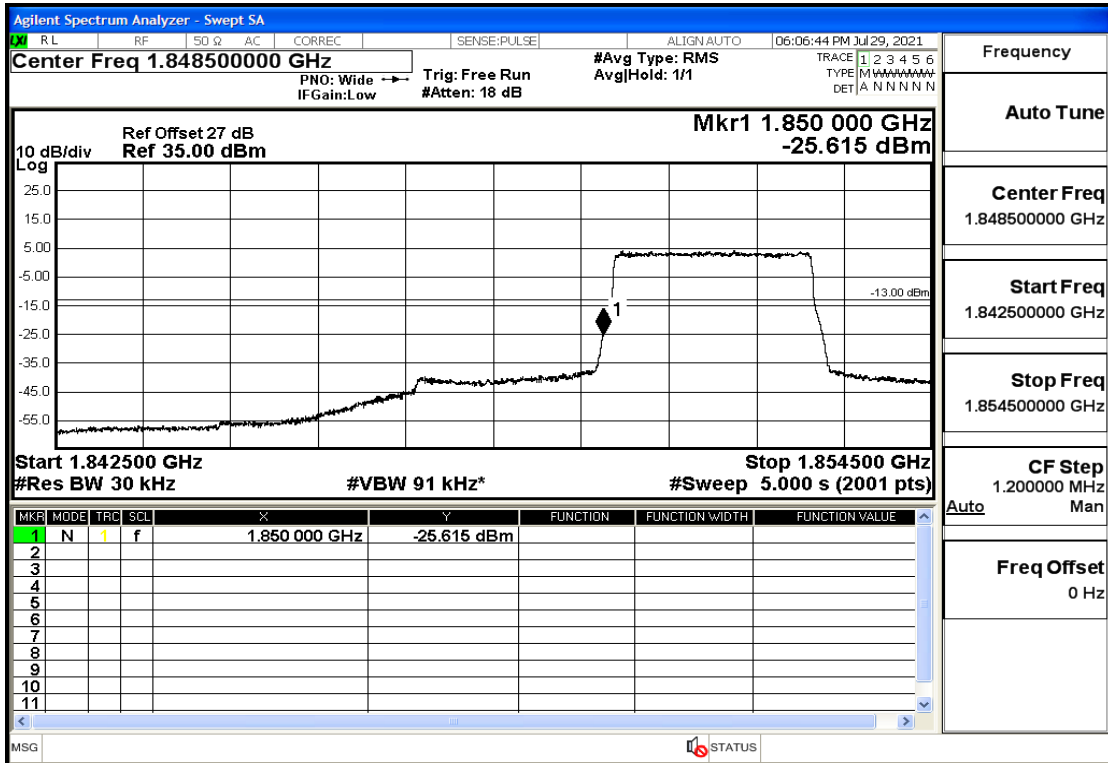

Band2-3-1851.5-QPSK-15#LOW@Pass