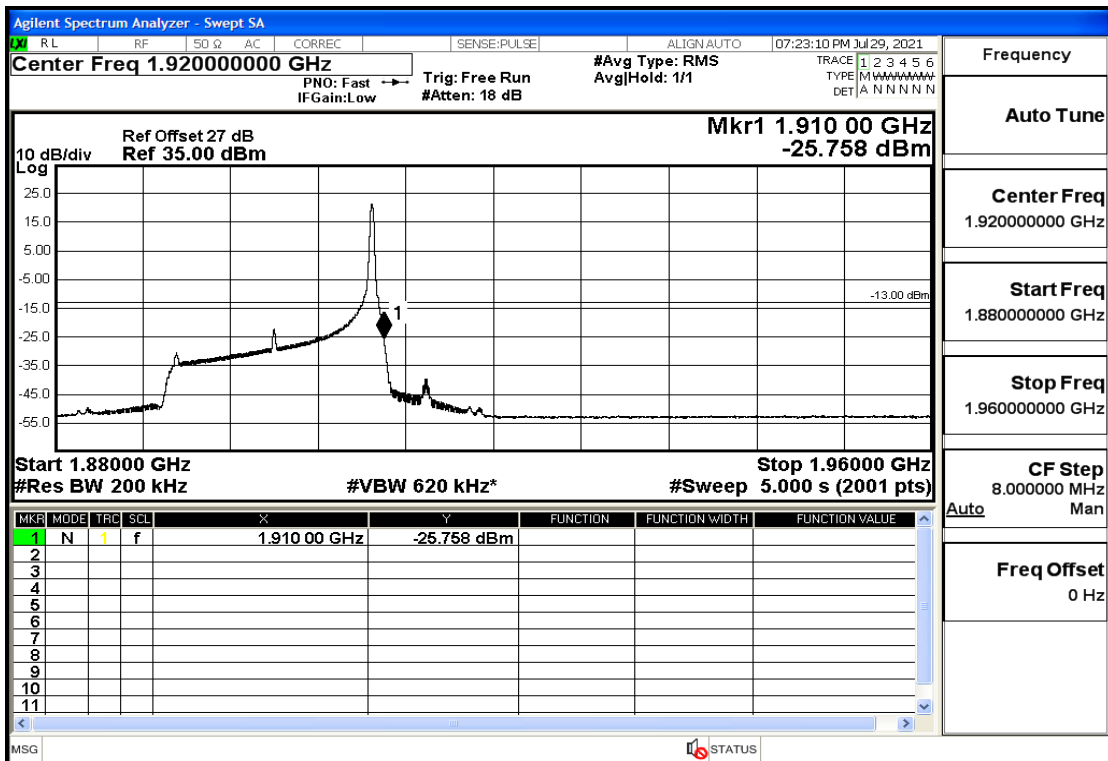

RF Test Data for LTE (Conducted Measurement)

Product Name: Mobile phone

Trade Mark: PCD

Test Model: P60

Sample ID: TZ210702434-1#

FCC ID: 2ALJJP60

Environmental Conditions

Temperature:	23.8°C
Relative Humidity:	56%
ATM Pressure:	100.0 kPa
Test Engineer:	Anna Hu
Supervised by:	Hugo Chen
Remark:	For LTE BAND 2

Band2-20-1860-16QAM-100#LOW@Pass

Band2-20-1860-16QAM-1#LOW@Pass

Band2-20-1900-QPSK-100#LOW@Pass

Band2-20-1900-QPSK-1#HIGH@Pass

Band2-20-1900-16QAM-100#LOW@Pass

Band2-20-1900-16QAM-1#HIGH@Pass

Conducted Spurious Emission