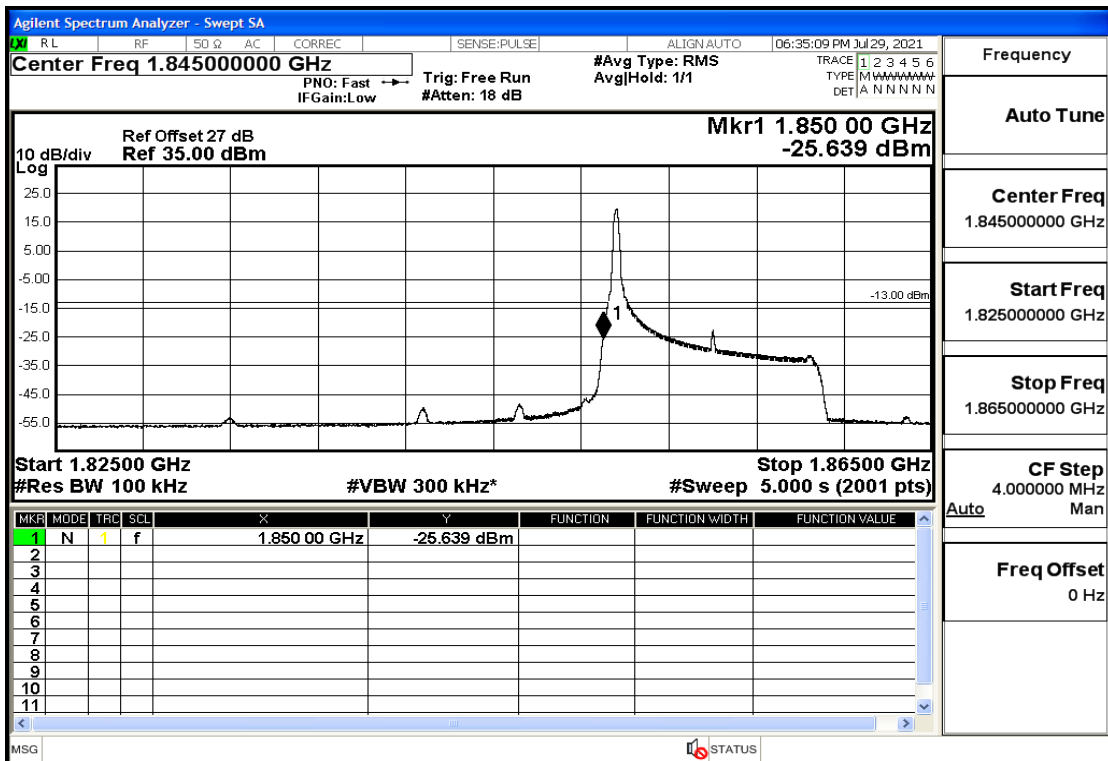

Band2-10-1855-16QAM-1#LOW@Pass