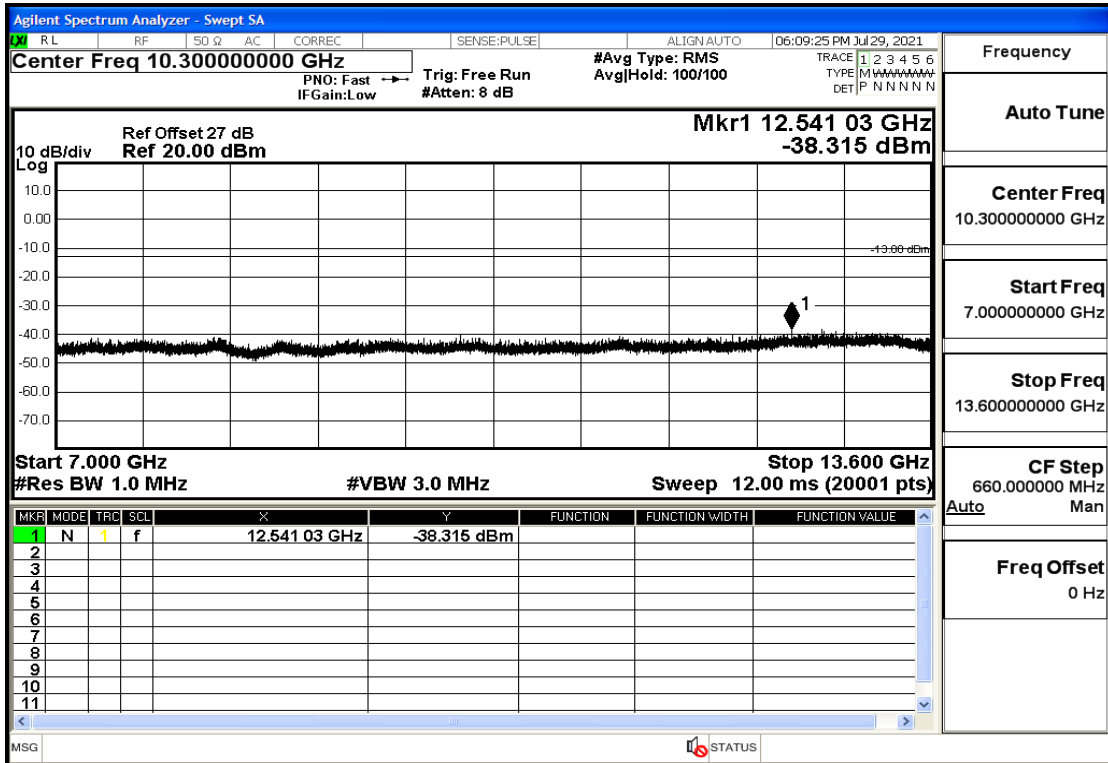

OB2-3-1851.5-QPSK-1#HIGH@7GHz-13.6GHz@Pass