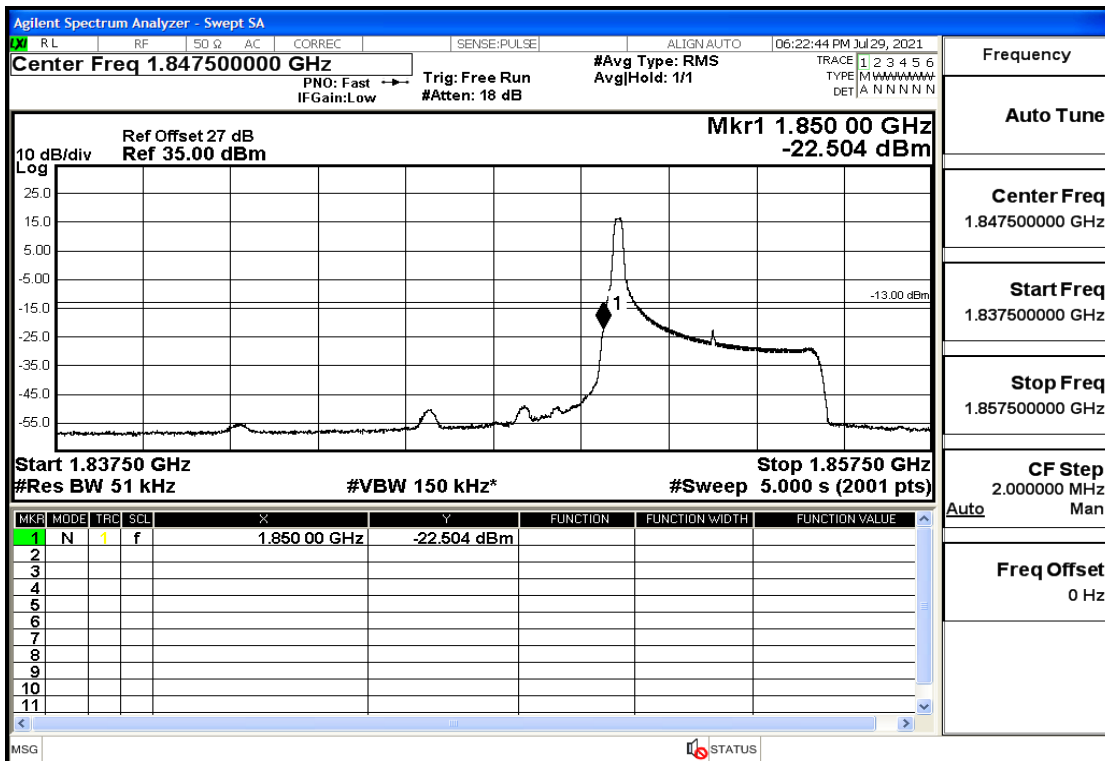

RF Test Data for LTE (Conducted Measurement)

Product Name: Mobile phone

Trade Mark: PCD

Test Model: P60

Sample ID: TZ210702434-1#

FCC ID: 2ALJJP60

Environmental Conditions

Temperature:	23.8°C
Relative Humidity:	56%
ATM Pressure:	100.0 kPa
Test Engineer:	Anna Hu
Supervised by:	Hugo Chen
Remark:	For LTE BAND 2

Band2-3-1908.5-16QAM-15#LOW@Pass

Band2-3-1908.5-16QAM-1#HIGH@Pass

Band2-5-1852.5-QPSK-25#LOW@Pass

Band2-5-1852.5-QPSK-1#LOW@Pass

Band2-5-1852.5-16QAM-25#LOW@Pass

Band2-5-1852.5-16QAM-1#LOW@Pass

Band2-5-1907.5-QPSK-25#LOW@Pass