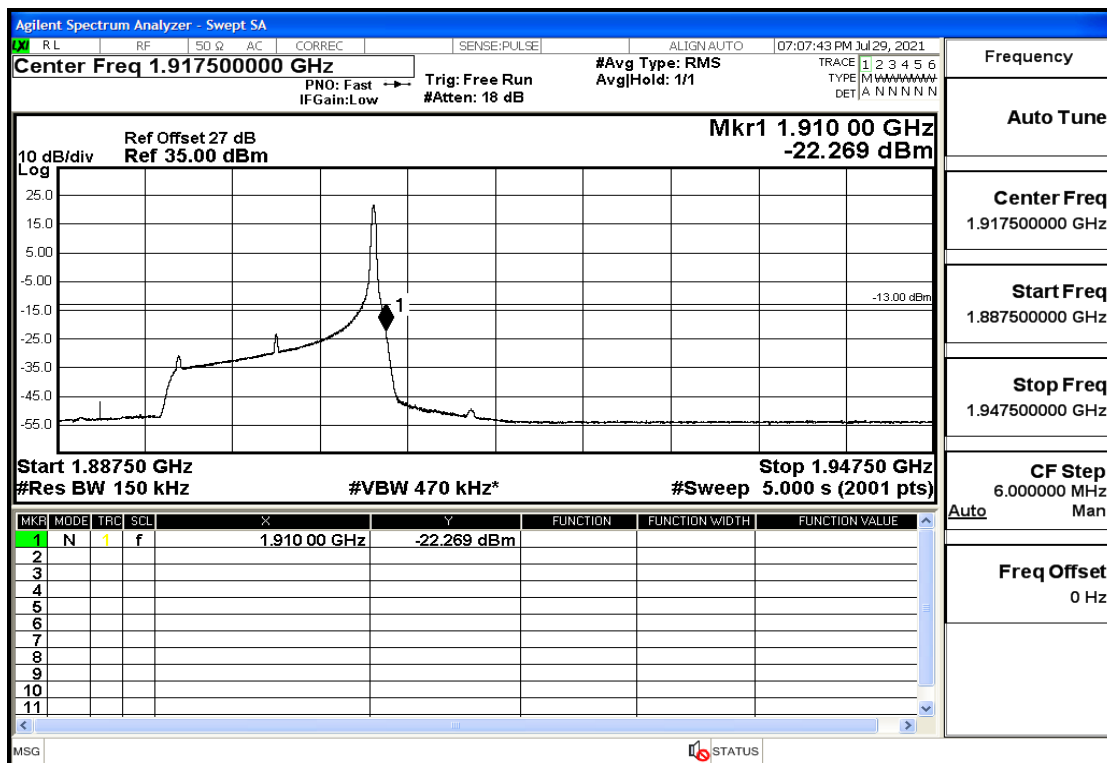

Band2-15-1902.5-QPSK-1#HIGH@Pass