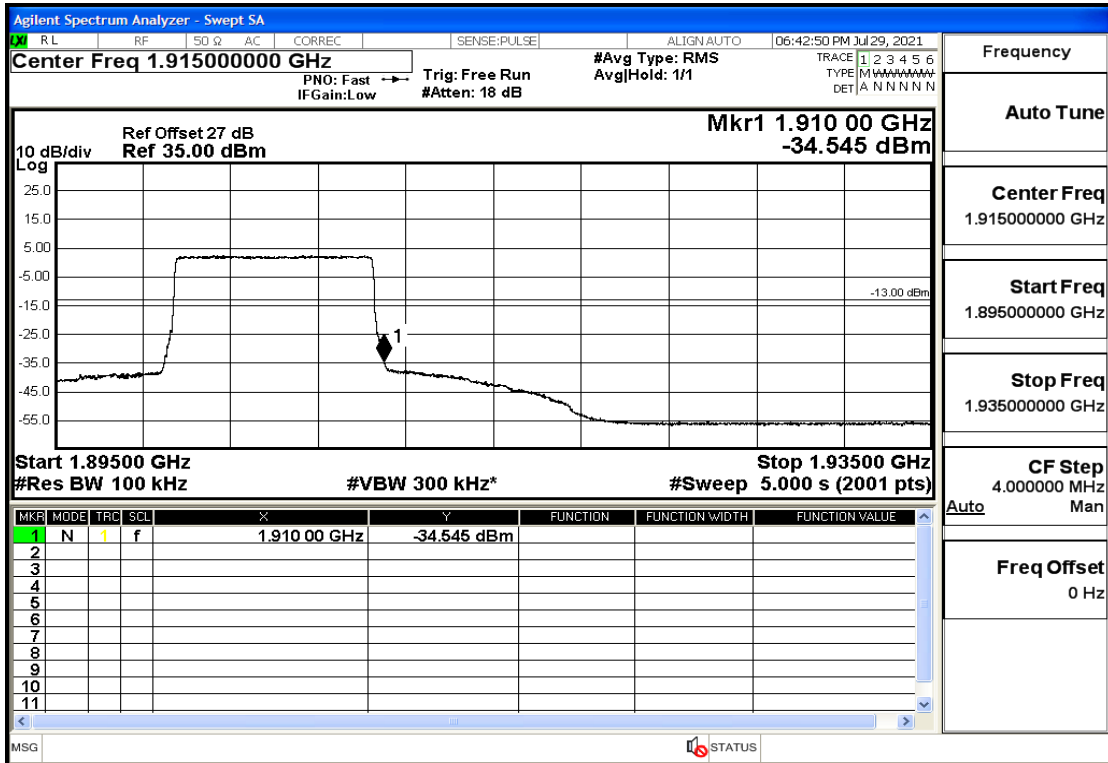

Band2-10-1905-16QAM-50#LOW@Pass