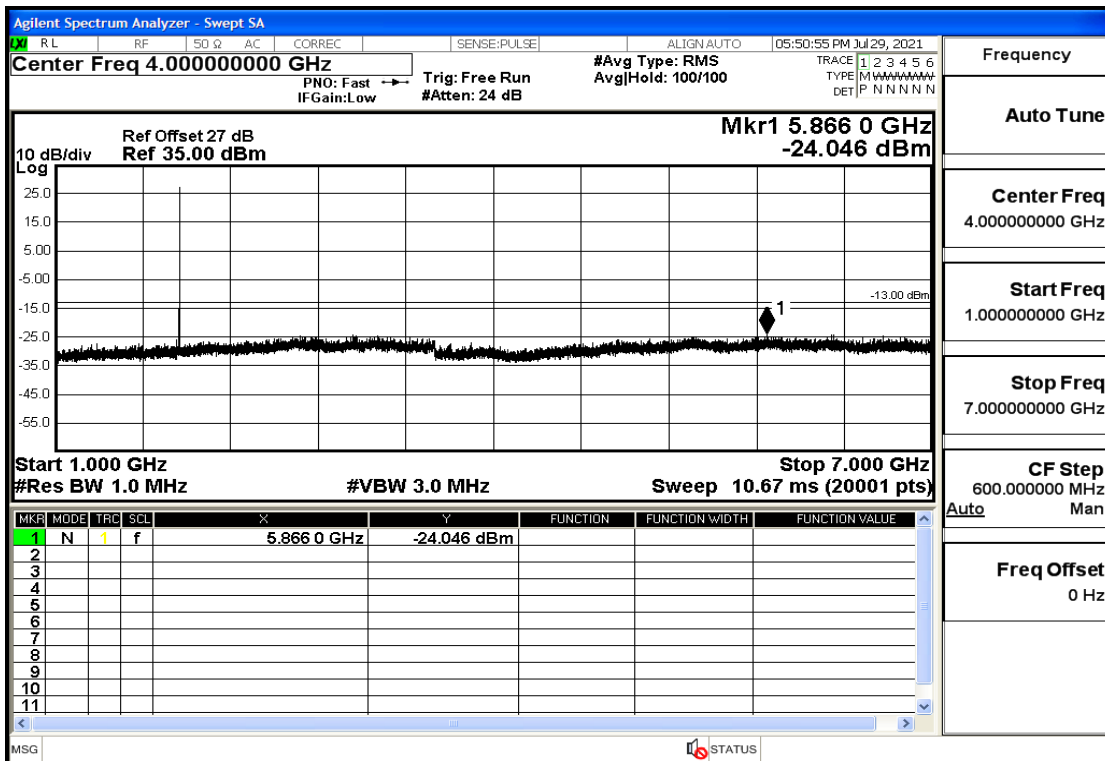

OB2-1.4-1850.7-QPSK-1#LOW@1GHz-7GHz@Pass

OB2-1.4-1850.7-QPSK-1#LOW@7GHz-13.6GHz@Pass

OB2-1.4-1850.7-QPSK-1#LOW@13.6GHz-20GHz@Pass

OB2-1.4-1850.7-QPSK-1#HIGH@30mHz-1GHz@Pass

OB2-1.4-1850.7-QPSK-1#HIGH@1GHz-7GHz@Pass