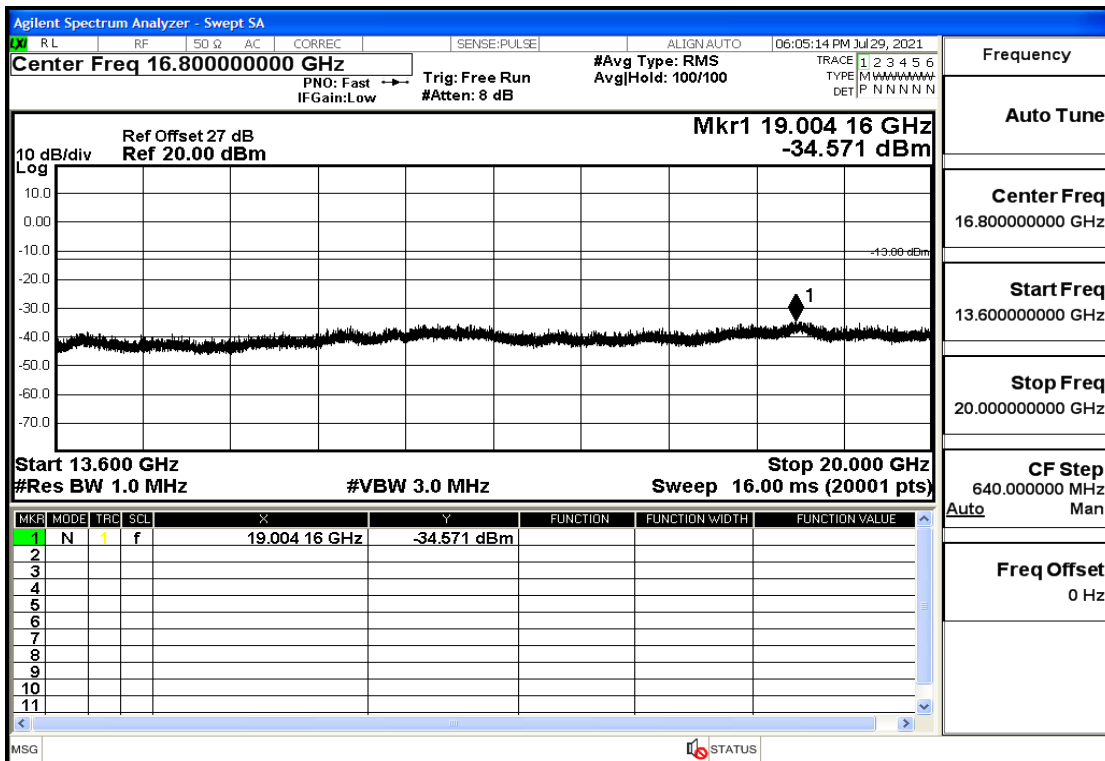

OB2-1.4-1909.3-QPSK-1#HIGH@13.6GHz-20GHz@Pass