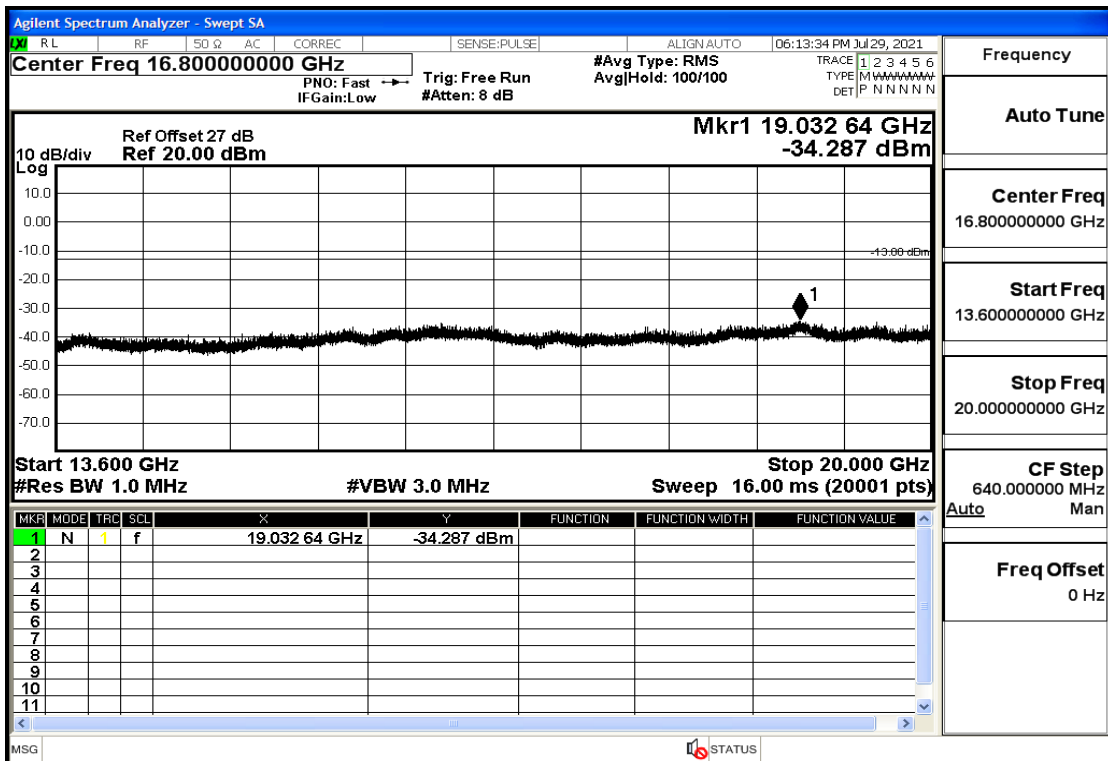

OB2-3-1880-QPSK-1#HIGH@13.6GHz-20GHz@Pass