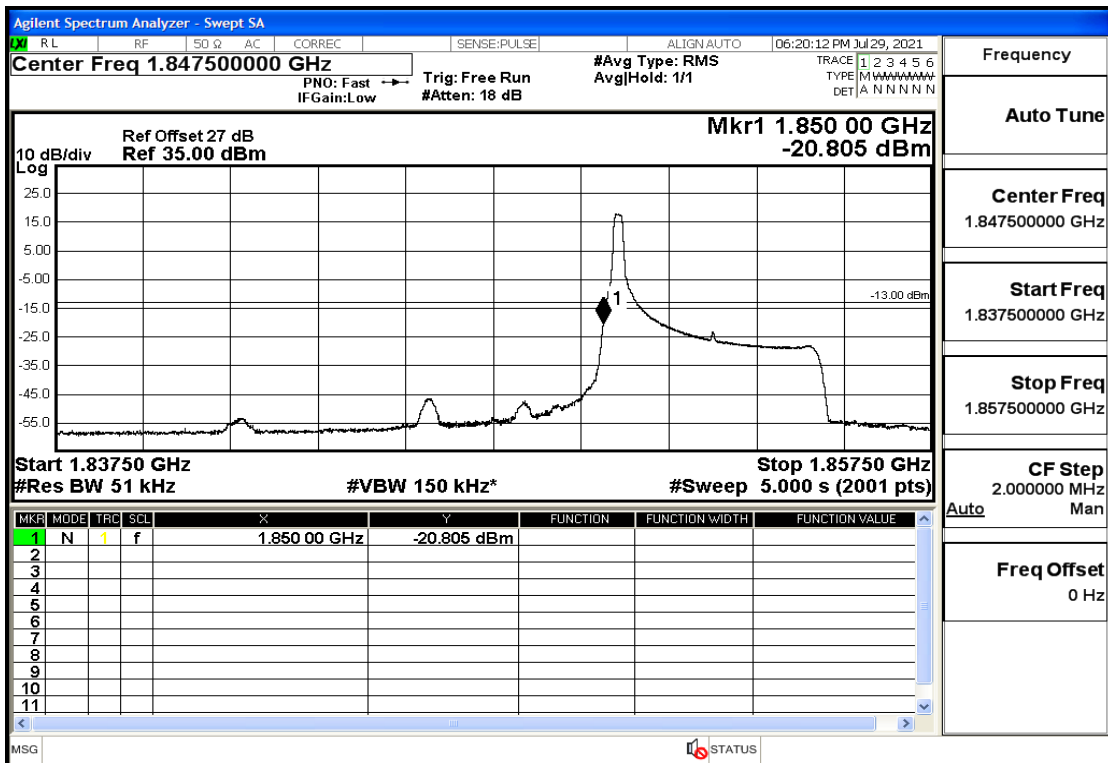

Band2-5-1852.5-QPSK-1#LOW@Pass