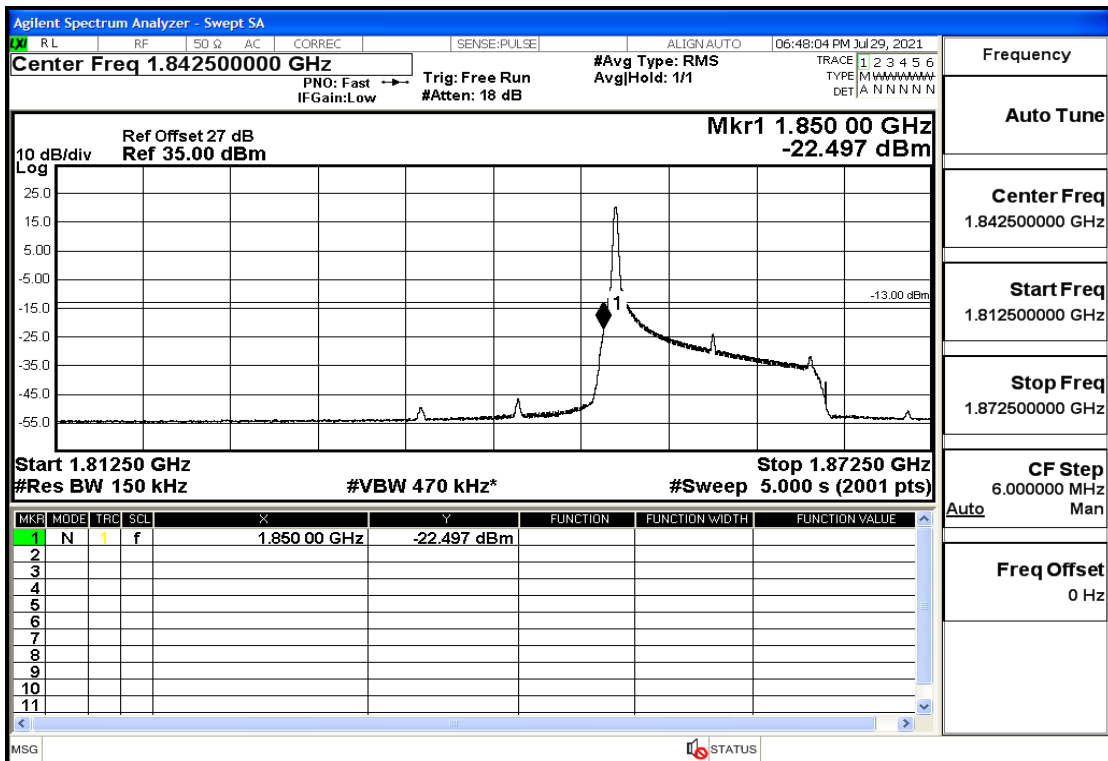

Band2-15-1857.5-16QAM-1#LOW@Pass