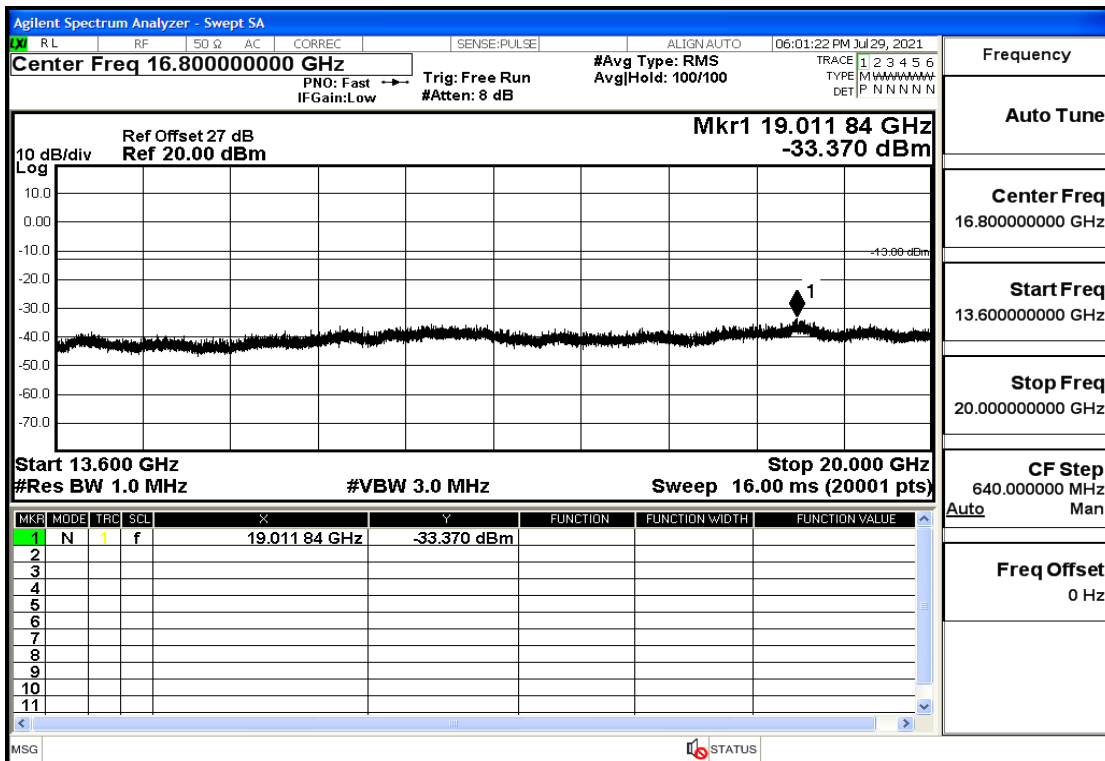

OB2-1.4-1880-QPSK-1#HIGH@30mHz-1GHz@Pass

OB2-1.4-1880-QPSK-1#HIGH@1GHz-7GHz@Pass

OB2-1.4-1880-QPSK-1#HIGH@7GHz-13.6GHz@Pass

OB2-1.4-1880-QPSK-1#HIGH@13.6GHz-20GHz@Pass

OB2-1.4-1909.3-QPSK-6#LOW@30mHz-1GHz@Pass