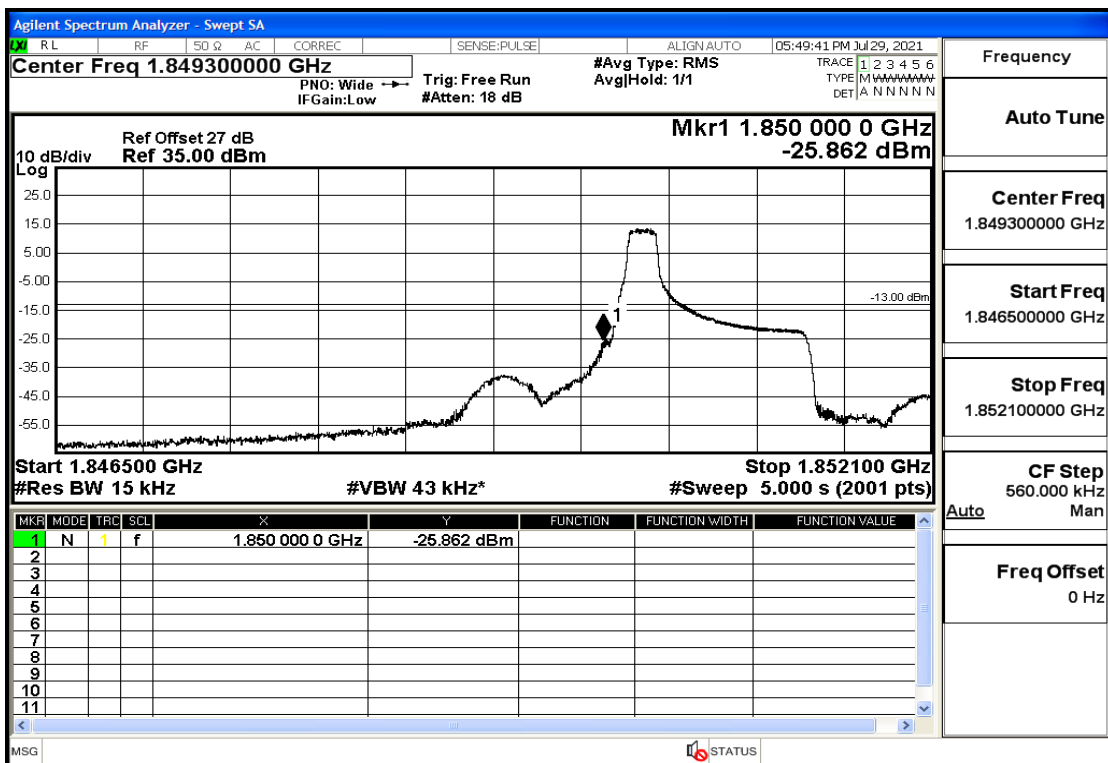

Band2-1.4-1850.7-QPSK-1#LOW@Pass