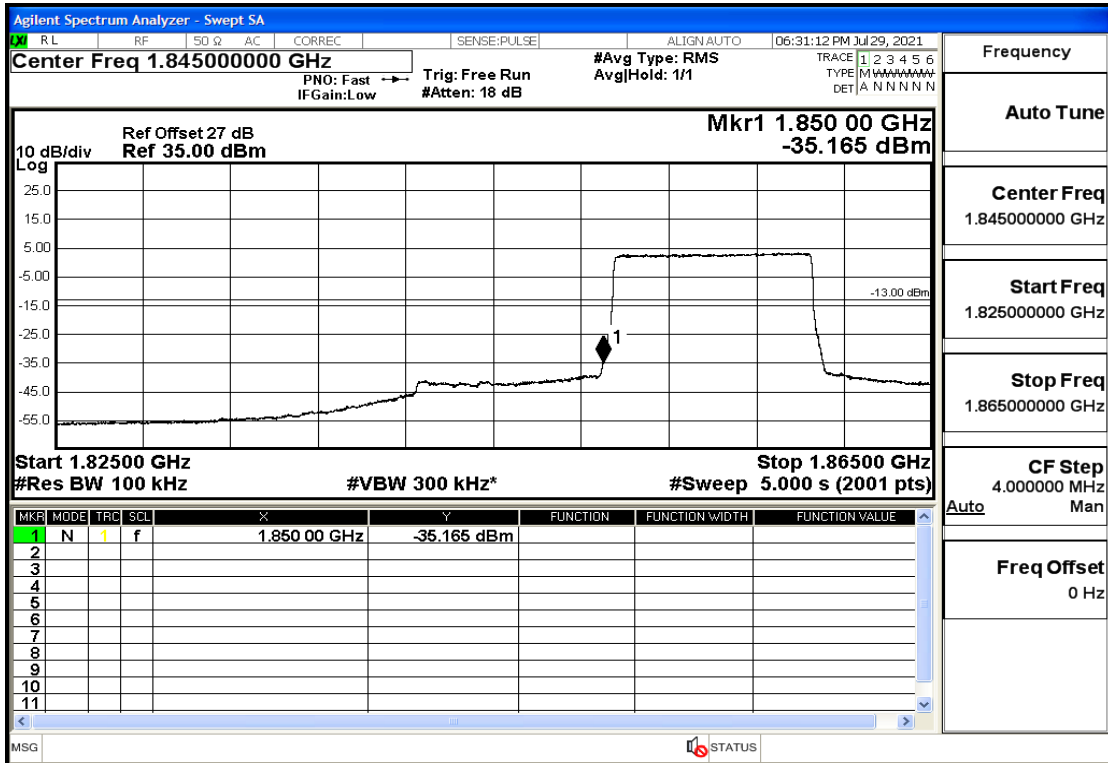

Band2-10-1855-QPSK-50#LOW@Pass