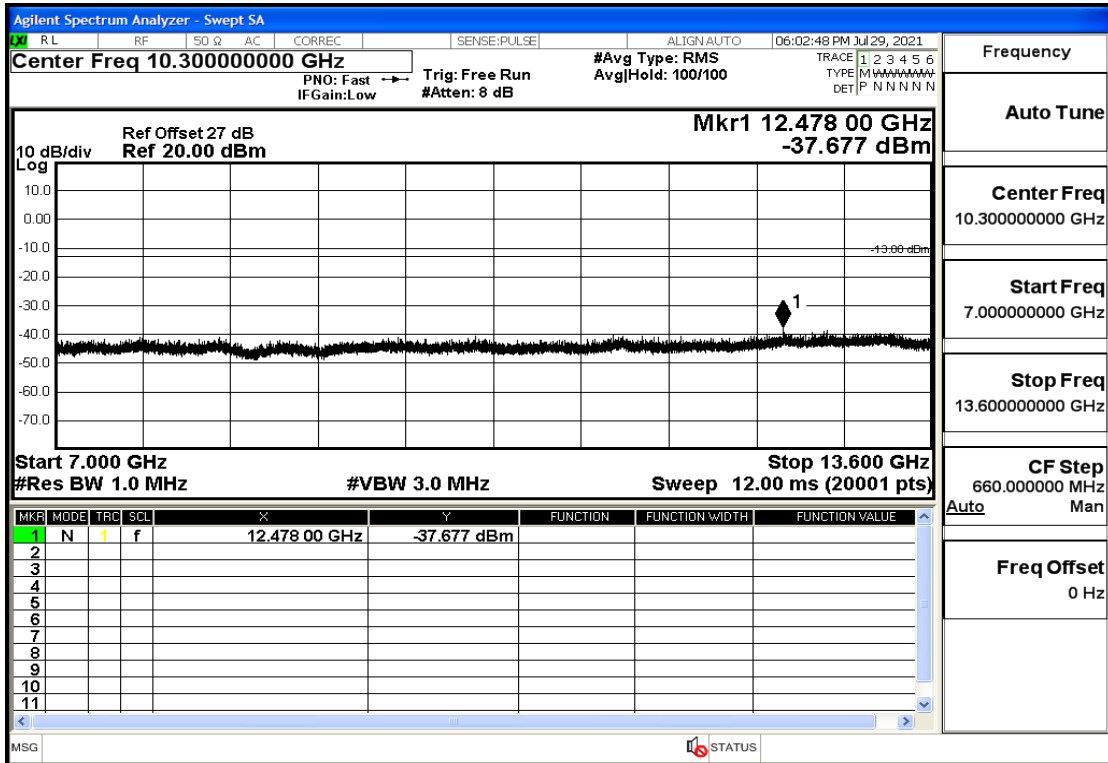

OB2-1.4-1909.3-QPSK-6#LOW@7GHz-13.6GHz@Pass