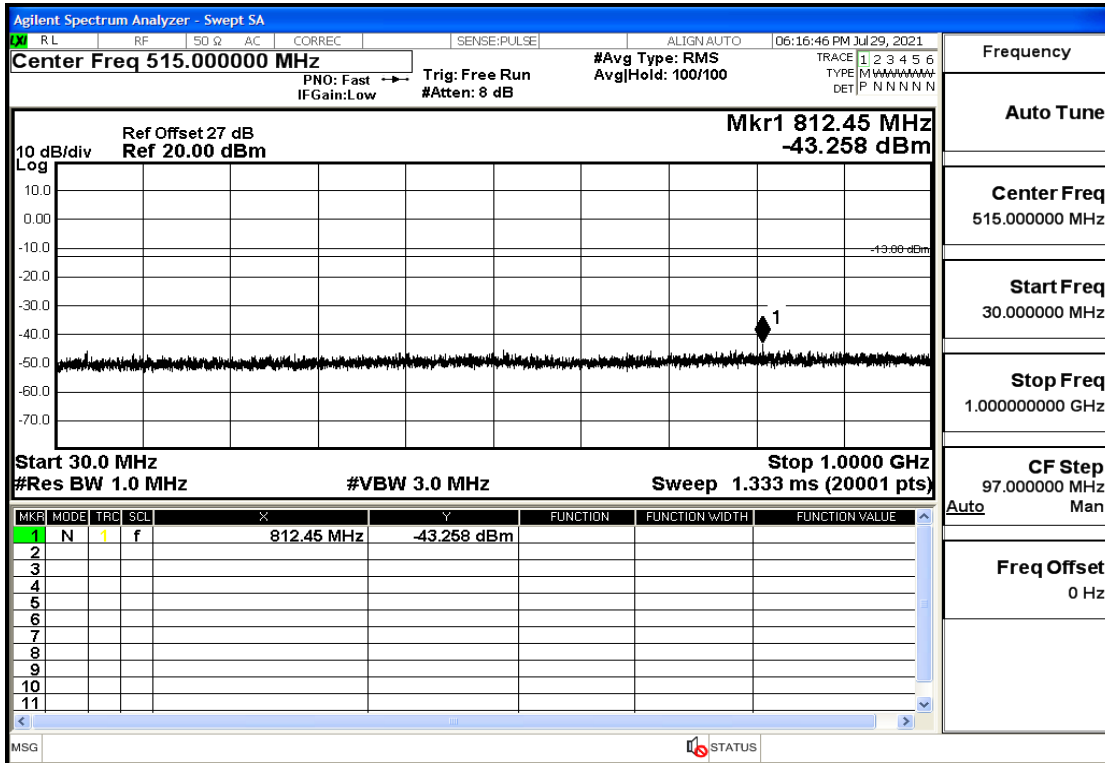

OB2-3-1908.5-QPSK-1#HIGH@30mHz-1GHz@Pass