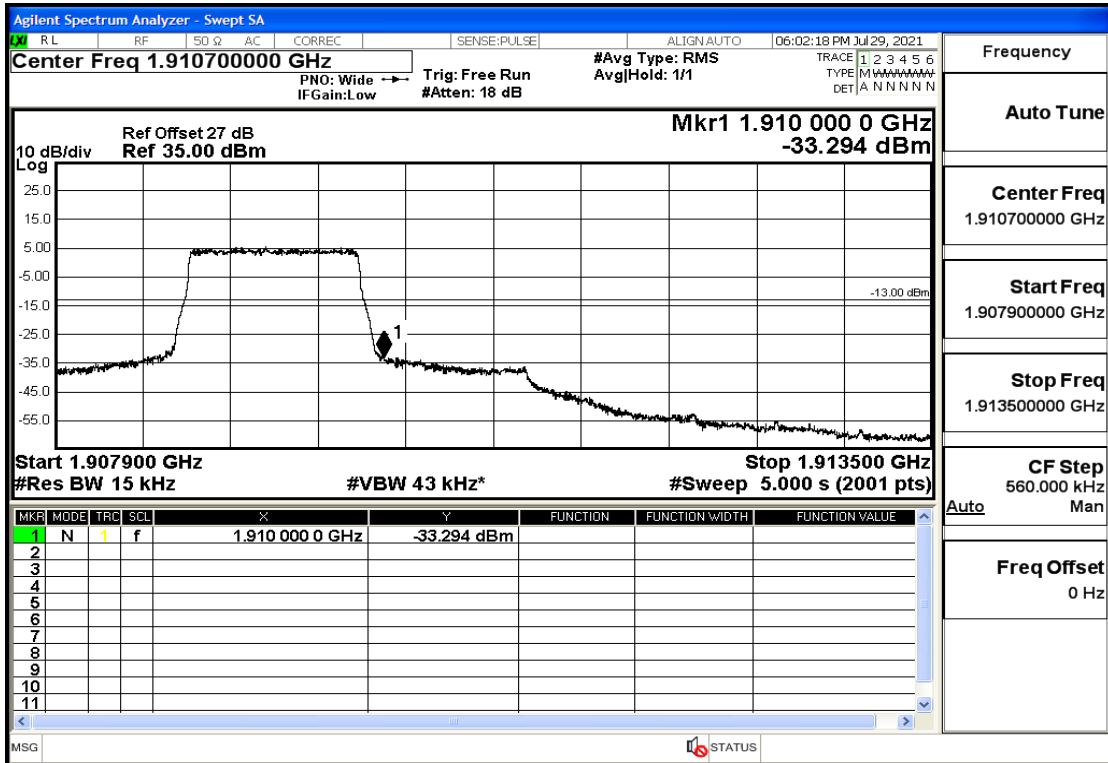

RF Test Data for LTE (Conducted Measurement)

Product Name: Mobile phone

Trade Mark: PCD

Test Model: P60

Sample ID: TZ210702434-1#

FCC ID: 2ALJJP60

Environmental Conditions

Temperature:	23.8°C
Relative Humidity:	56%
ATM Pressure:	100.0 kPa
Test Engineer:	Anna Hu
Supervised by:	Hugo Chen
Remark:	For LTE BAND 2

Band2-1.4-1850.7-QPSK-6#LOW@Pass

Band2-1.4-1850.7-QPSK-1#LOW@Pass

Band2-1.4-1850.7-16QAM-6#LOW@Pass

Band2-1.4-1850.7-16QAM-1#LOW@Pass

Band2-1.4-1909.3-QPSK-6#LOW@Pass

Band2-1.4-1909.3-QPSK-1#HIGH@Pass

Band2-1.4-1909.3-16QAM-6#LOW@Pass