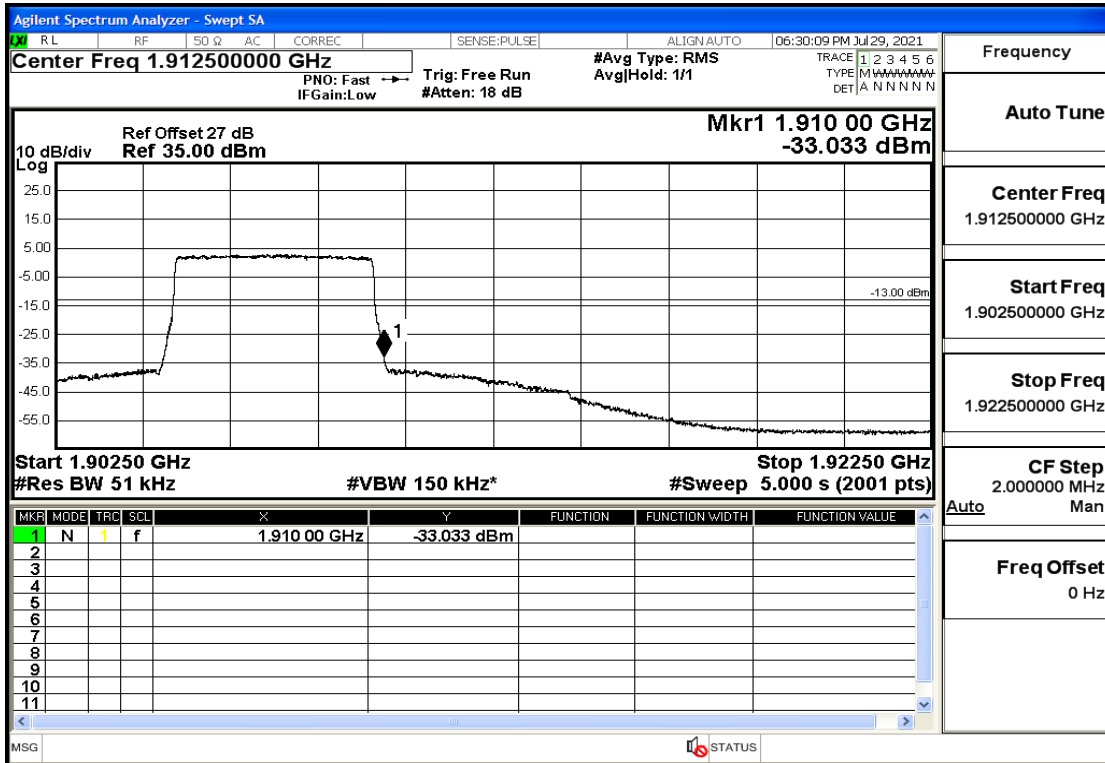

Band2-5-1907.5-16QAM-25#LOW@Pass