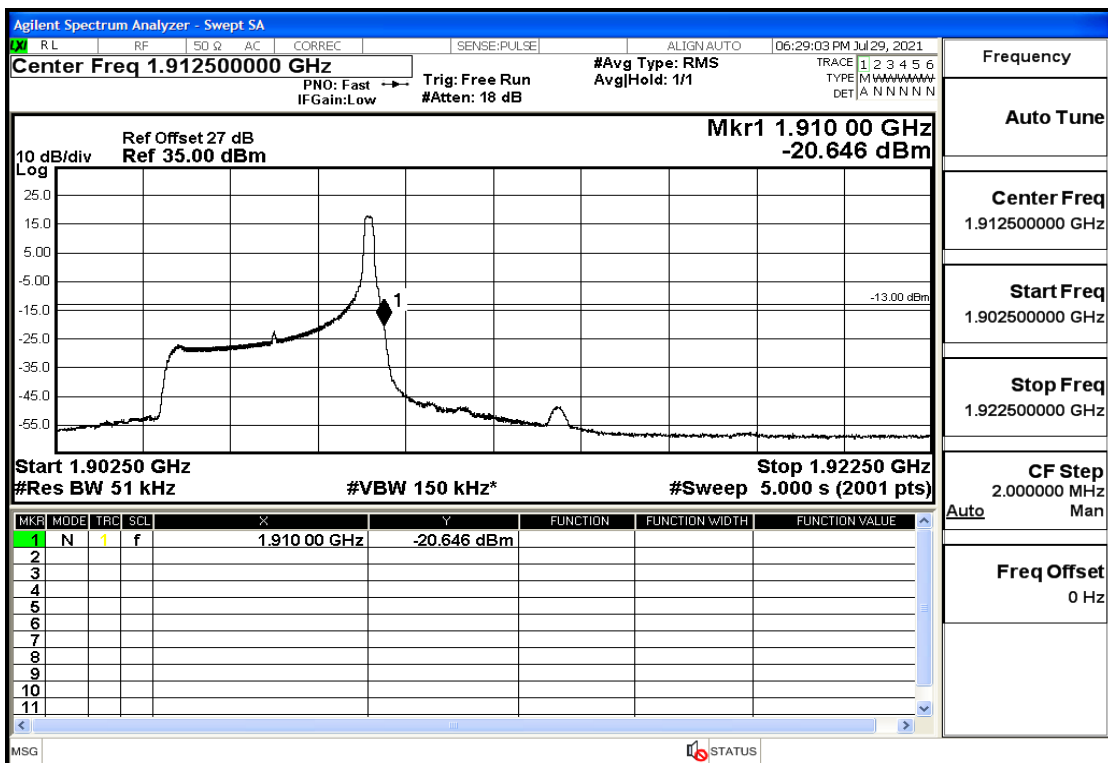

Band2-5-1907.5-QPSK-1#HIGH@Pass