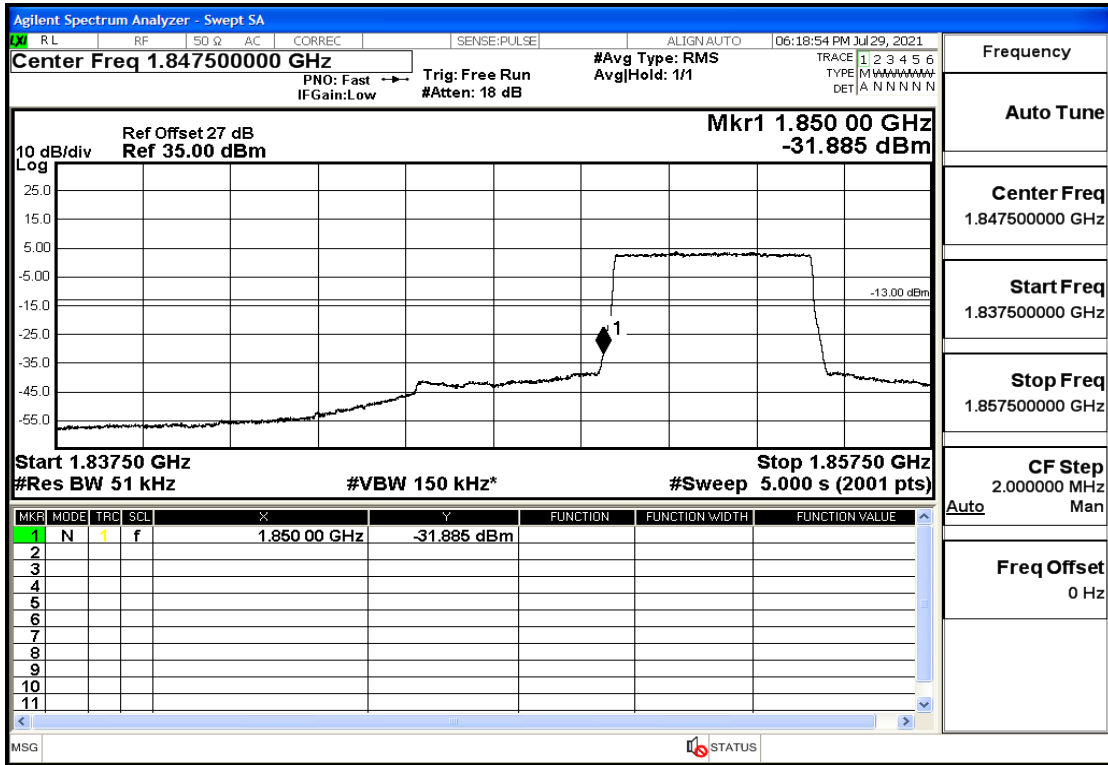

Band2-5-1852.5-QPSK-25#LOW@Pass