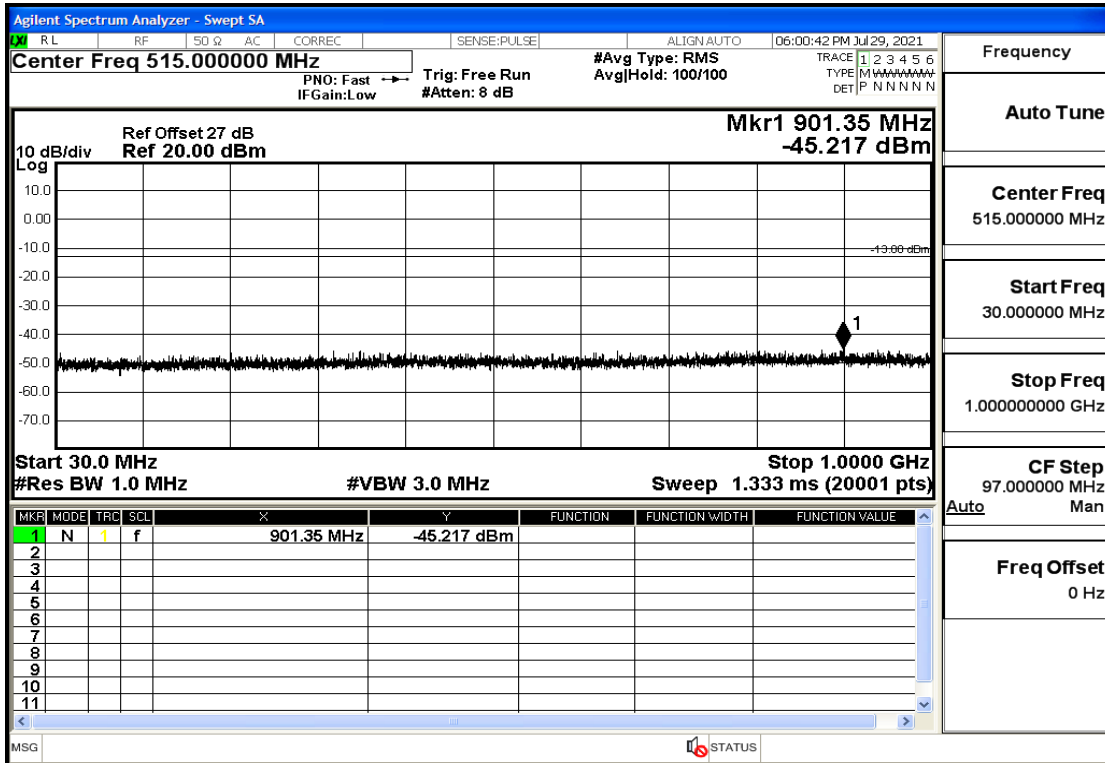

OB2-1.4-1880-QPSK-1#HIGH@30mHz-1GHz@Pass