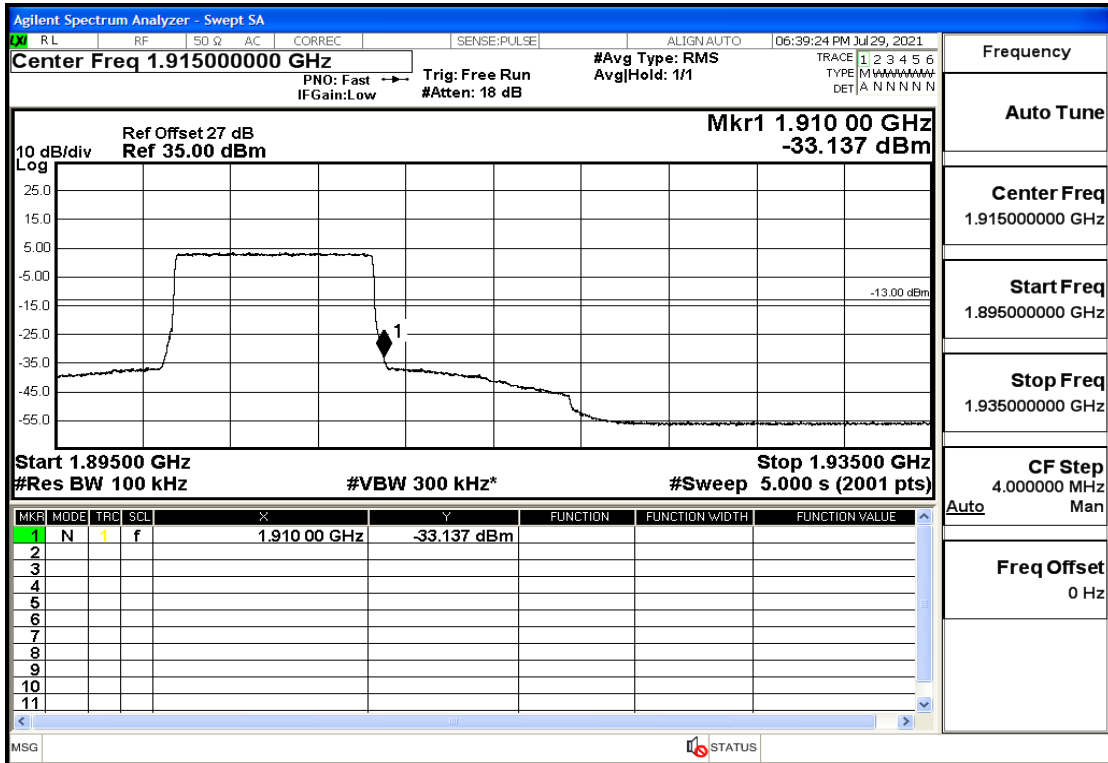

Band2-10-1905-QPSK-50#LOW@Pass