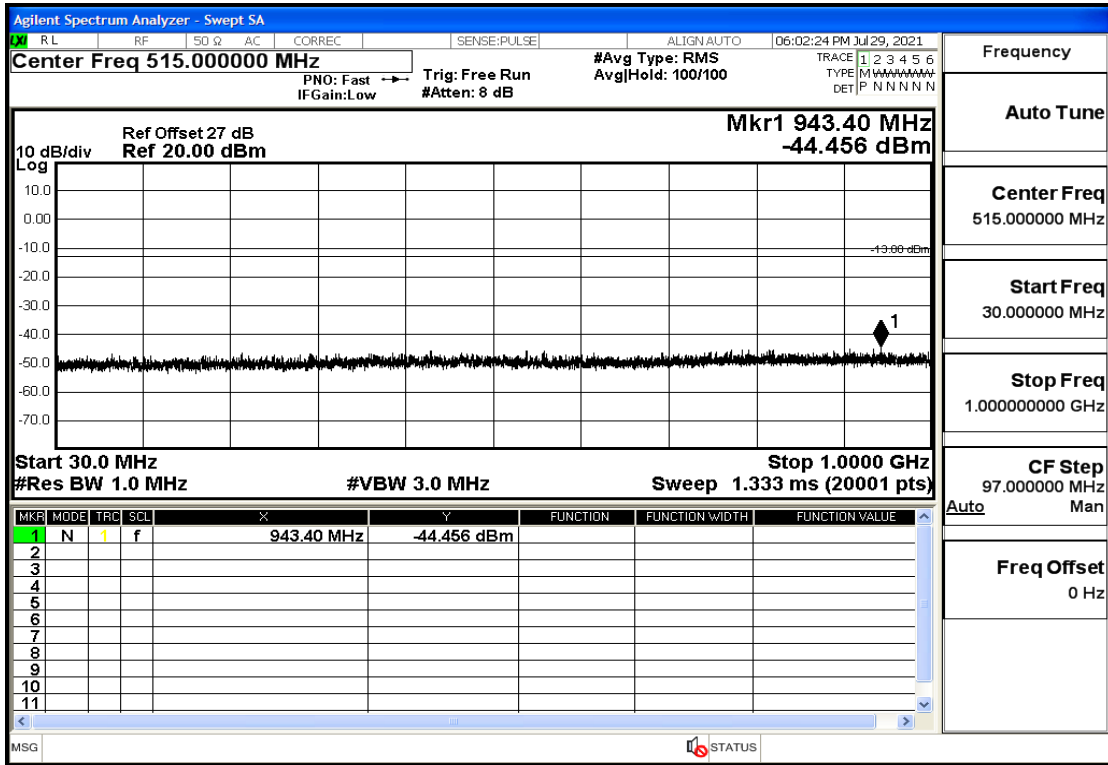

OB2-1.4-1880-QPSK-1#HIGH@30mHz-1GHz@Pass

OB2-1.4-1880-QPSK-1#HIGH@1GHz-7GHz@Pass

OB2-1.4-1880-QPSK-1#HIGH@7GHz-13.6GHz@Pass

OB2-1.4-1880-QPSK-1#HIGH@13.6GHz-20GHz@Pass

OB2-1.4-1909.3-QPSK-6#LOW@30mHz-1GHz@Pass