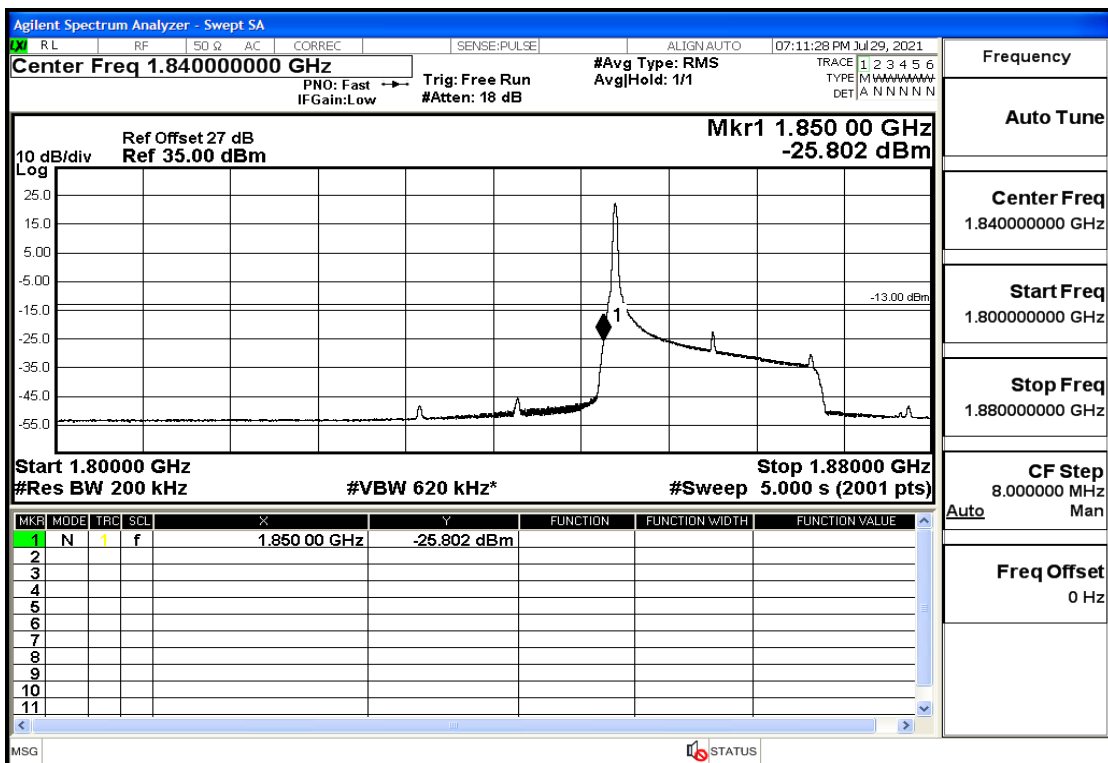

Band2-20-1860-QPSK-1#LOW@Pass