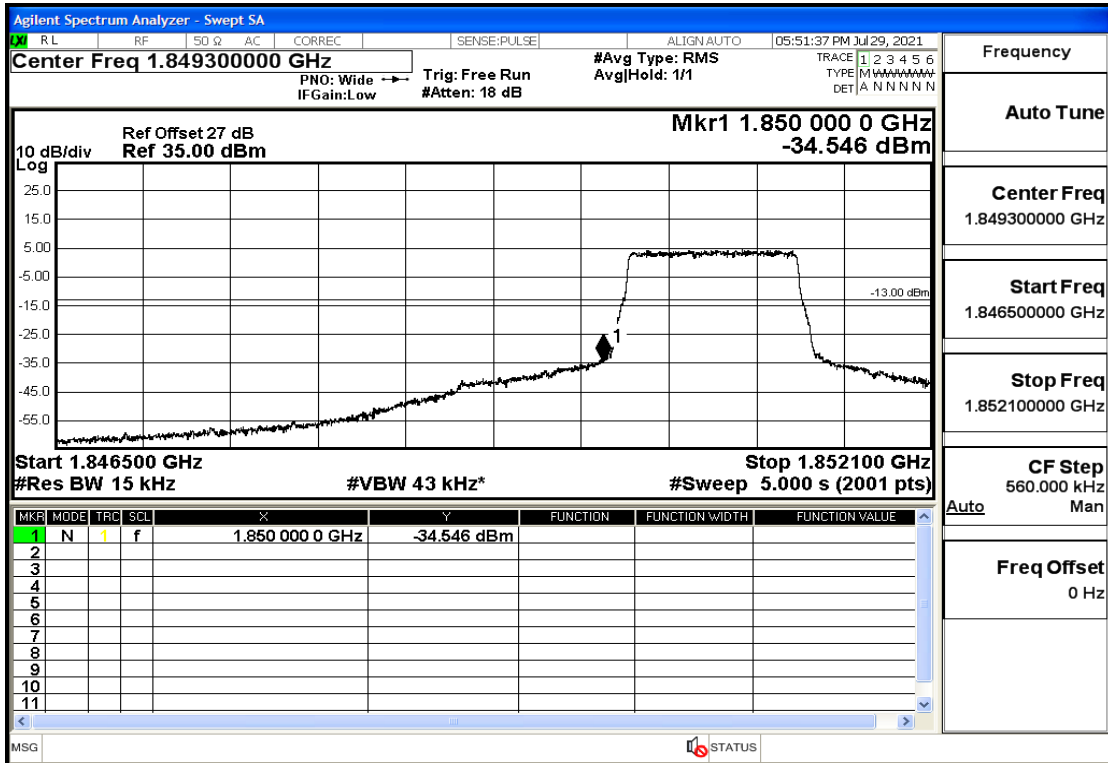

Band2-1.4-1850.7-16QAM-6#LOW@Pass