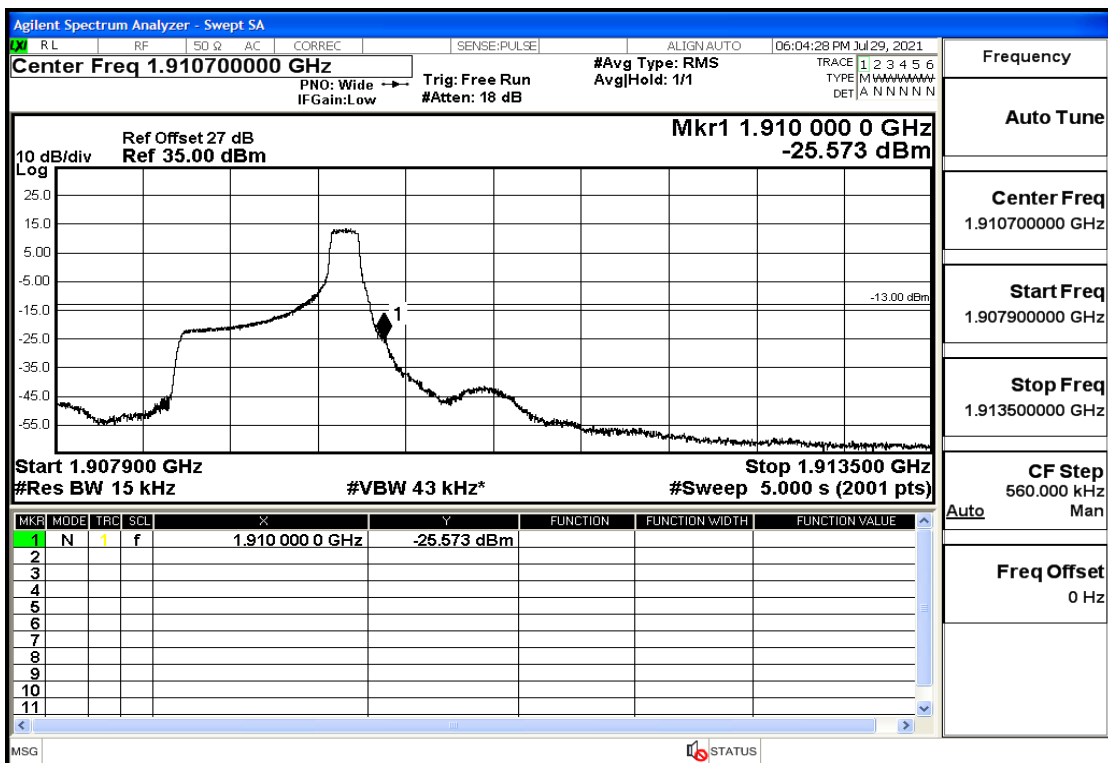

RF Test Data for LTE (Conducted Measurement)

Product Name: Mobile phone

Trade Mark: PCD

Test Model: P60

Sample ID: TZ210702434-1#

FCC ID: 2ALJJP60

Environmental Conditions

Temperature:	23.8°C
Relative Humidity:	56%
ATM Pressure:	100.0 kPa
Test Engineer:	Anna Hu
Supervised by:	Hugo Chen
Remark:	For LTE BAND 2

Band2-1.4-1850.7-QPSK-6#LOW@Pass

Band2-1.4-1850.7-QPSK-1#LOW@Pass

Band2-1.4-1850.7-16QAM-6#LOW@Pass

Band2-1.4-1850.7-16QAM-1#LOW@Pass

Band2-1.4-1909.3-QPSK-6#LOW@Pass

Band2-1.4-1909.3-QPSK-1#HIGH@Pass

Band2-1.4-1909.3-16QAM-6#LOW@Pass