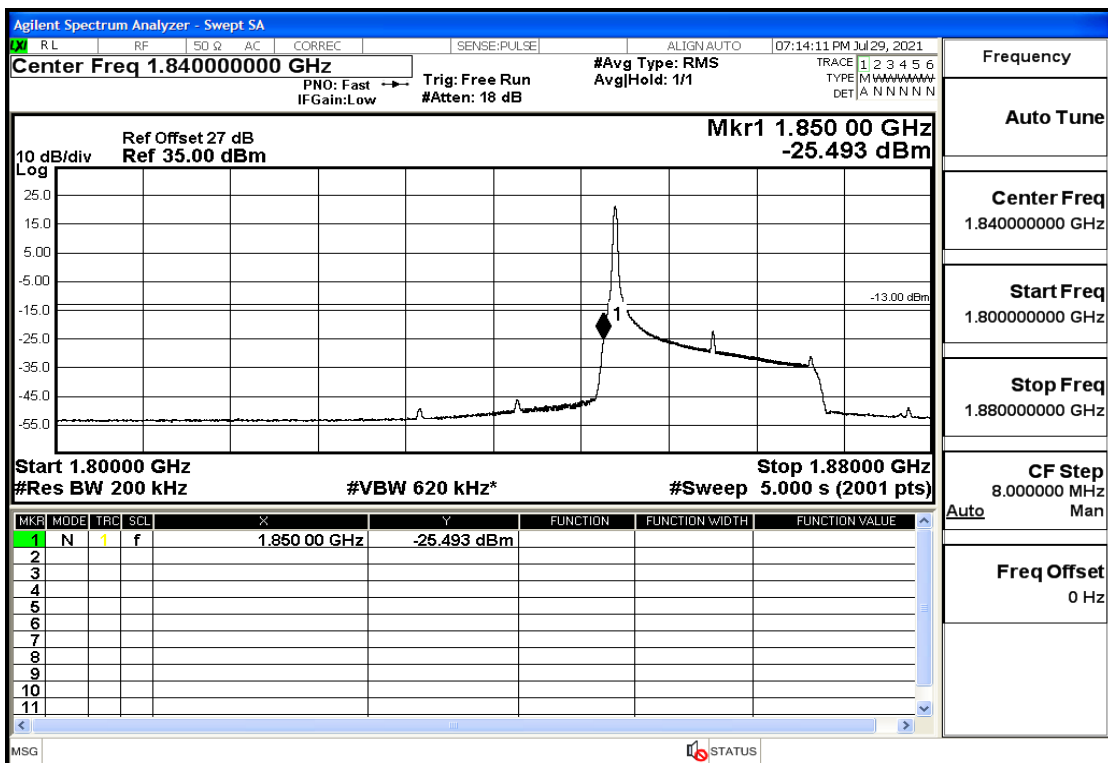

Band2-20-1860-16QAM-1#LOW@Pass