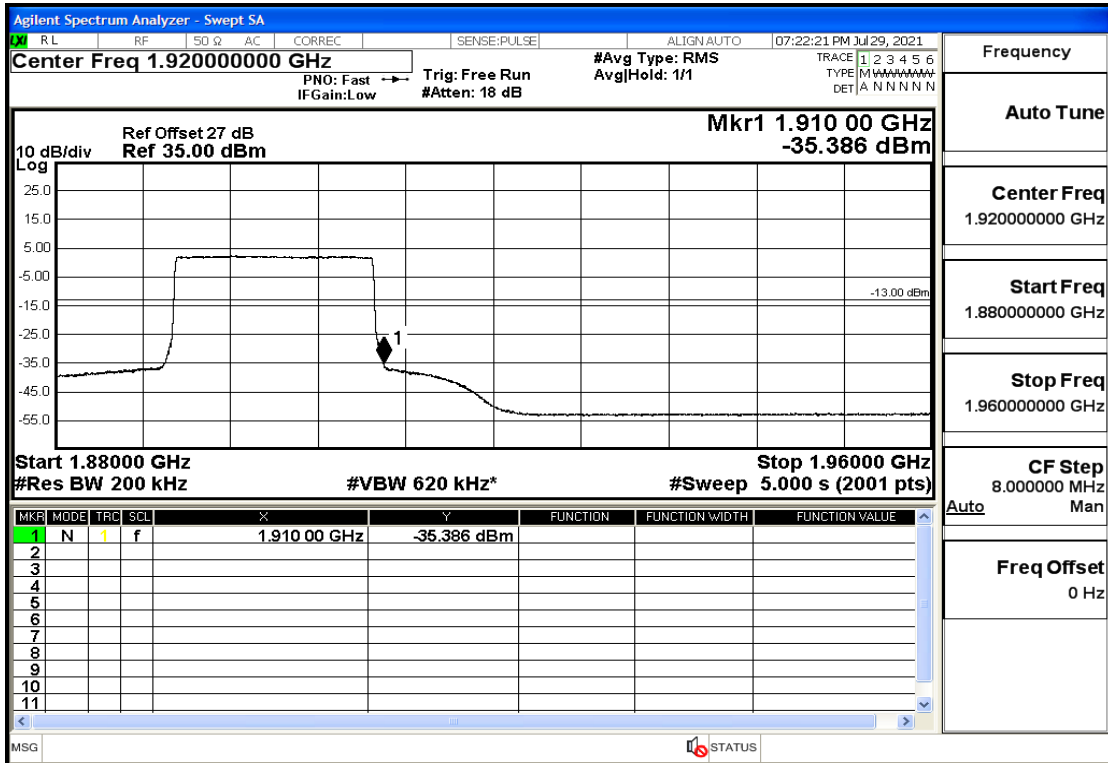

RF Test Data for LTE (Conducted Measurement)

Product Name: Mobile phone

Trade Mark: PCD

Test Model: P60

Sample ID: TZ210702434-1#

FCC ID: 2ALJJP60

Environmental Conditions

Temperature:	23.8°C
Relative Humidity:	56%
ATM Pressure:	100.0 kPa
Test Engineer:	Anna Hu
Supervised by:	Hugo Chen
Remark:	For LTE BAND 2

Band2-20-1860-16QAM-100#LOW@Pass

Band2-20-1860-16QAM-1#LOW@Pass

Band2-20-1900-QPSK-100#LOW@Pass

Band2-20-1900-QPSK-1#HIGH@Pass

Band2-20-1900-16QAM-100#LOW@Pass

Band2-20-1900-16QAM-1#HIGH@Pass

Conducted Spurious Emission