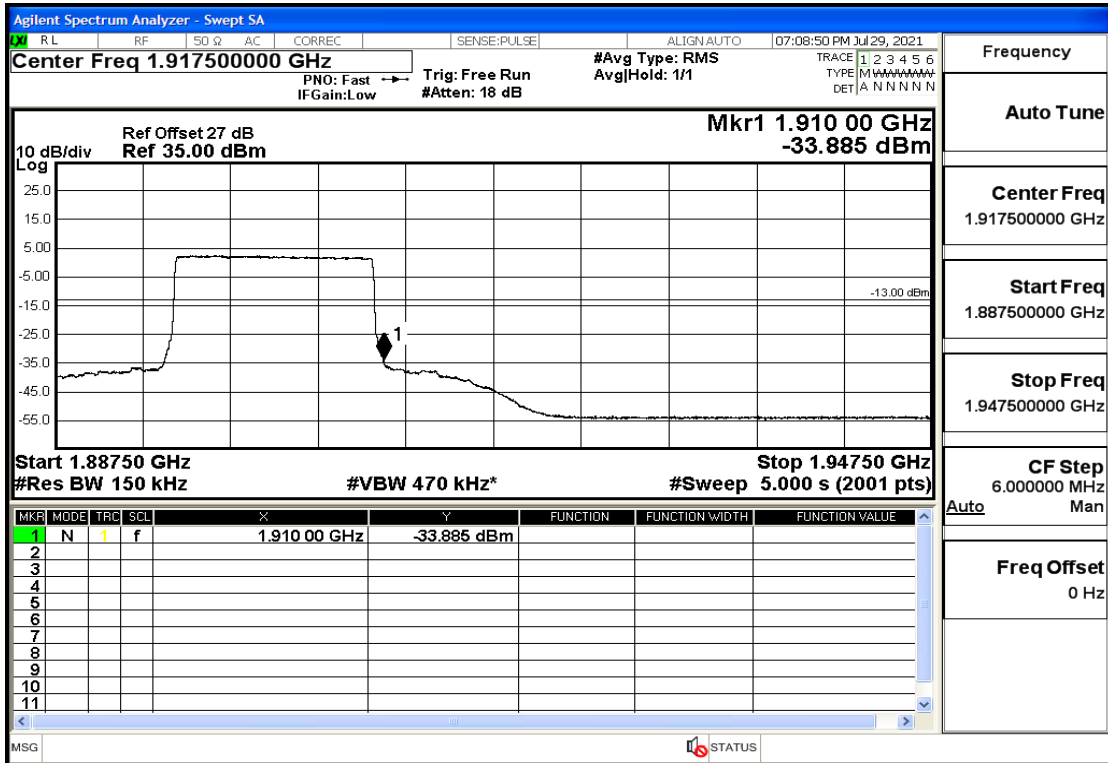

Band2-15-1902.5-16QAM-75#LOW@Pass