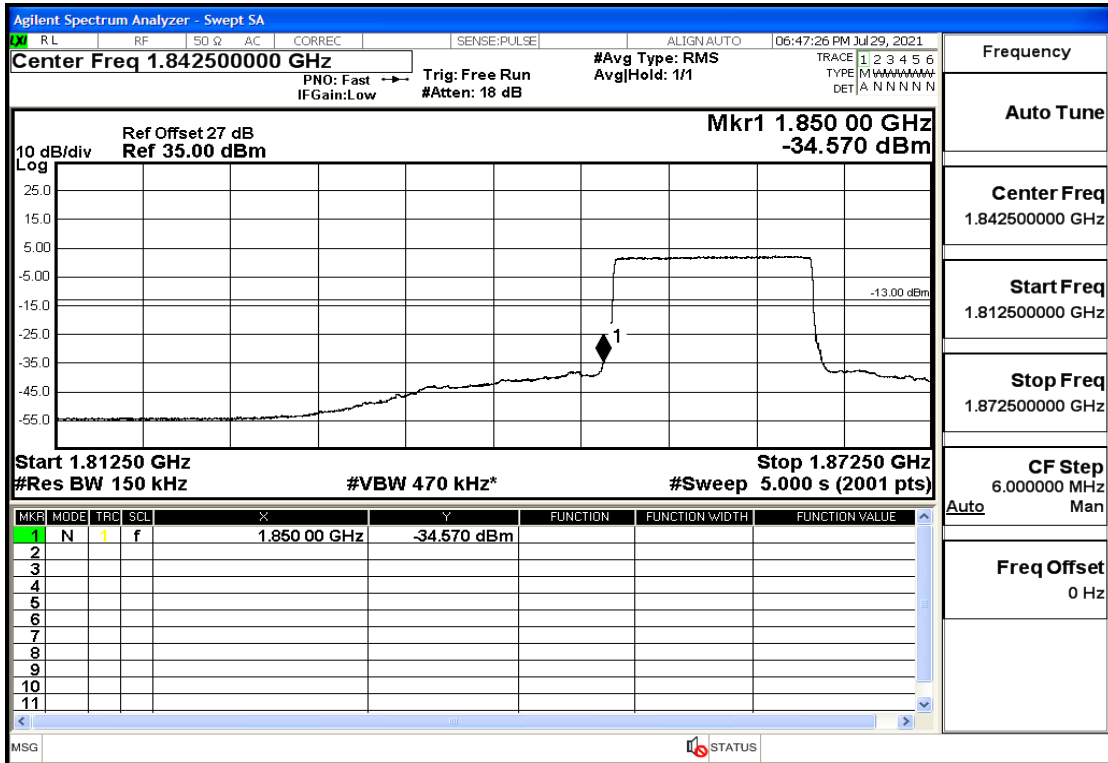

RF Test Data for LTE (Conducted Measurement)

Product Name: Mobile phone

Trade Mark: PCD

Test Model: P60

Sample ID: TZ210702434-1#

FCC ID: 2ALJJP60

Environmental Conditions

Temperature:	23.8°C
Relative Humidity:	56%
ATM Pressure:	100.0 kPa
Test Engineer:	Anna Hu
Supervised by:	Hugo Chen
Remark:	For LTE BAND 2

Band2-10-1905-QPSK-50#LOW@Pass

Band2-10-1905-QPSK-1#HIGH@Pass

Band2-10-1905-16QAM-50#LOW@Pass

Band2-10-1905-16QAM-1#HIGH@Pass

Band2-15-1857.5-QPSK-75#LOW@Pass

Band2-15-1857.5-QPSK-1#LOW@Pass

Band2-15-1857.5-16QAM-75#LOW@Pass