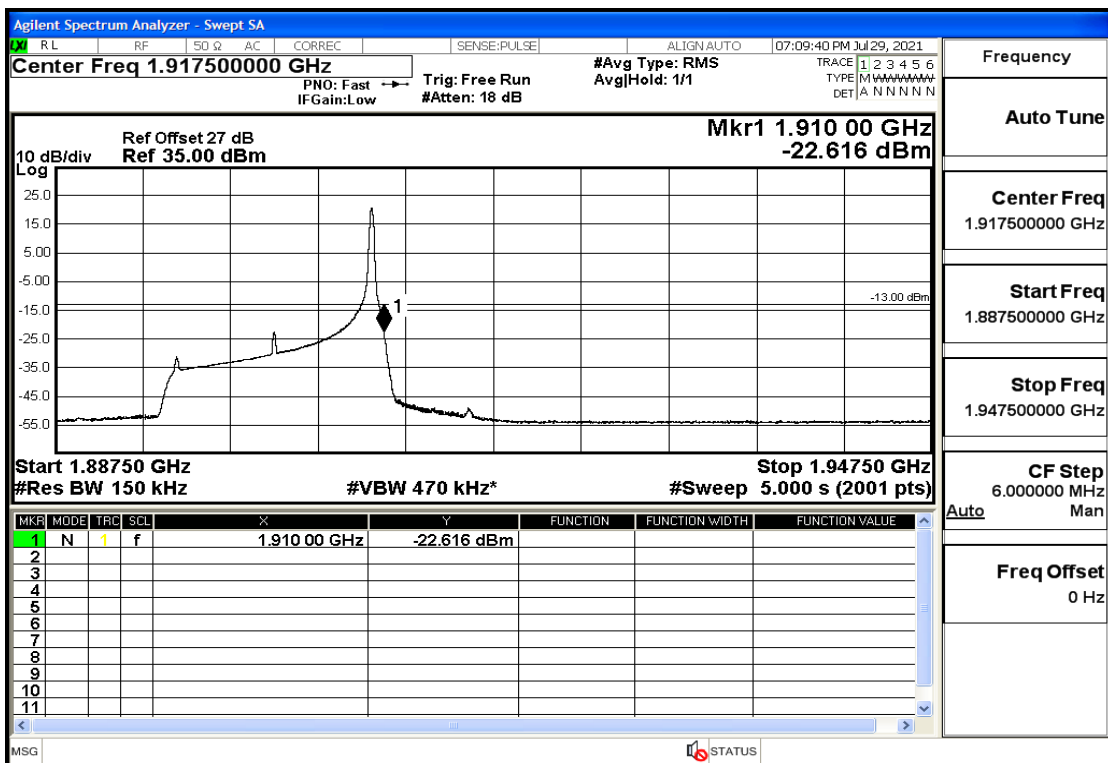

Band2-15-1902.5-16QAM-1#HIGH@Pass