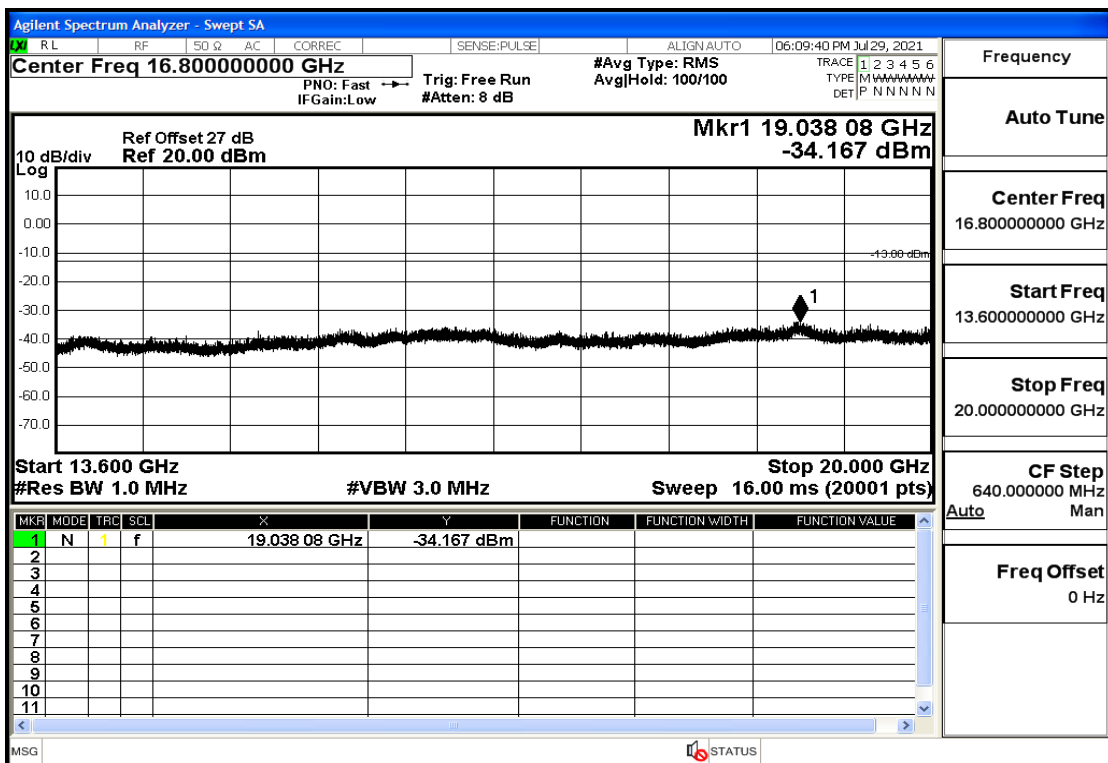

OB2-3-1851.5-QPSK-1#HIGH@13.6GHz-20GHz@Pass