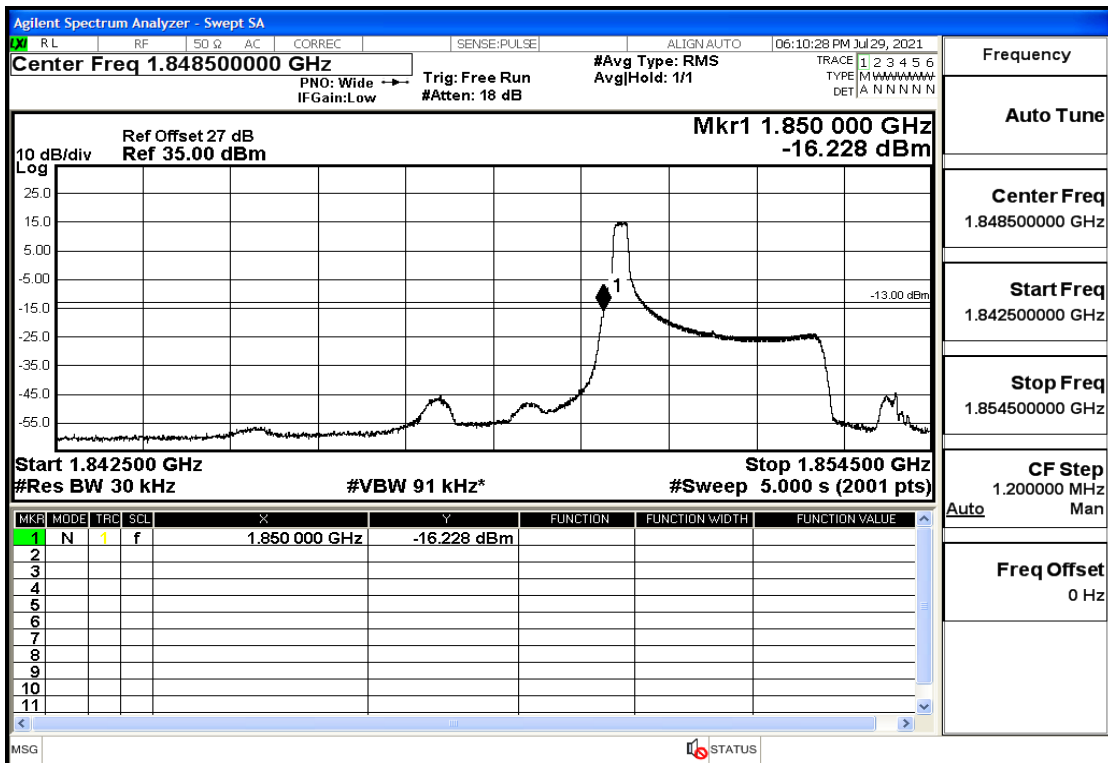

Band2-3-1851.5-16QAM-1#LOW@Pass