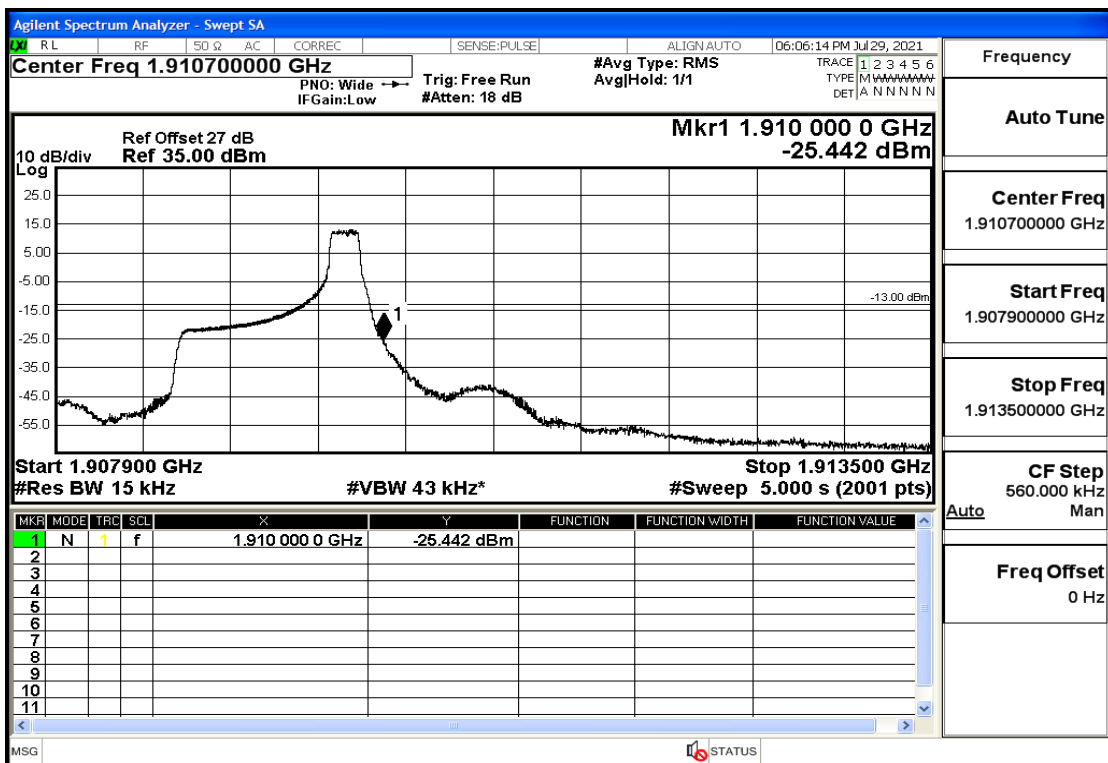

Band2-1.4-1909.3-16QAM-1#HIGH@Pass