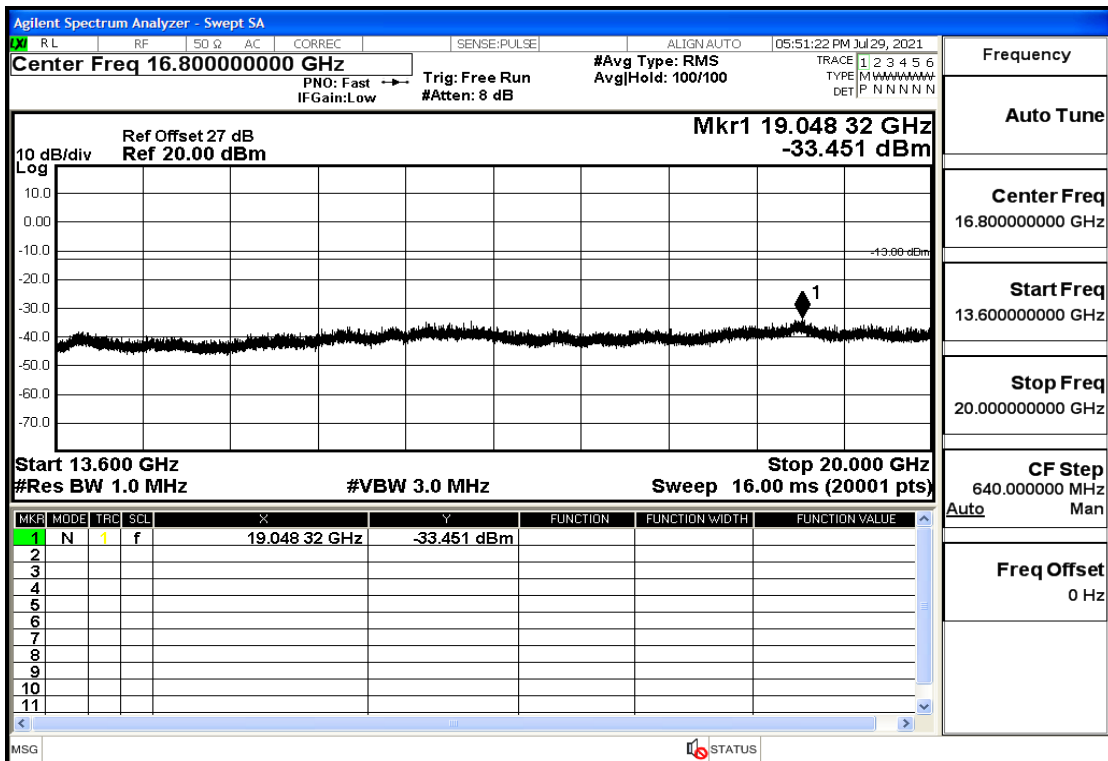

OB2-1.4-1850.7-QPSK-1#HIGH@13.6GHz-20GHz@Pass