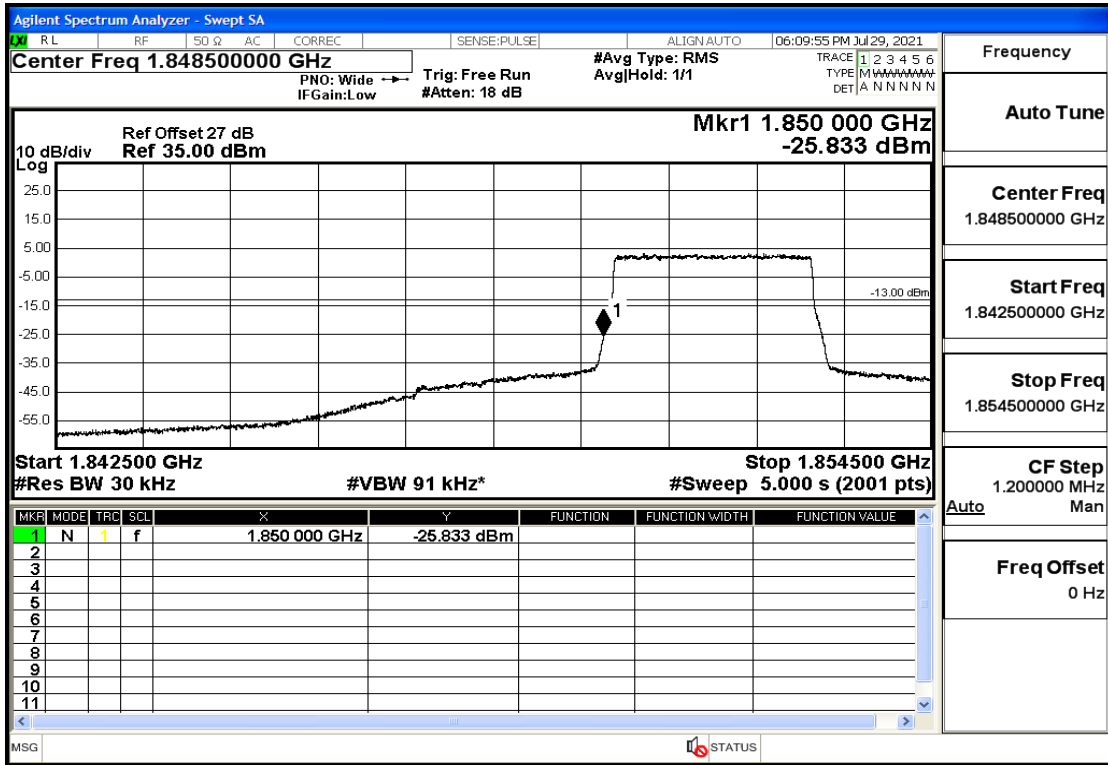

Band2-3-1851.5-16QAM-15#LOW@Pass