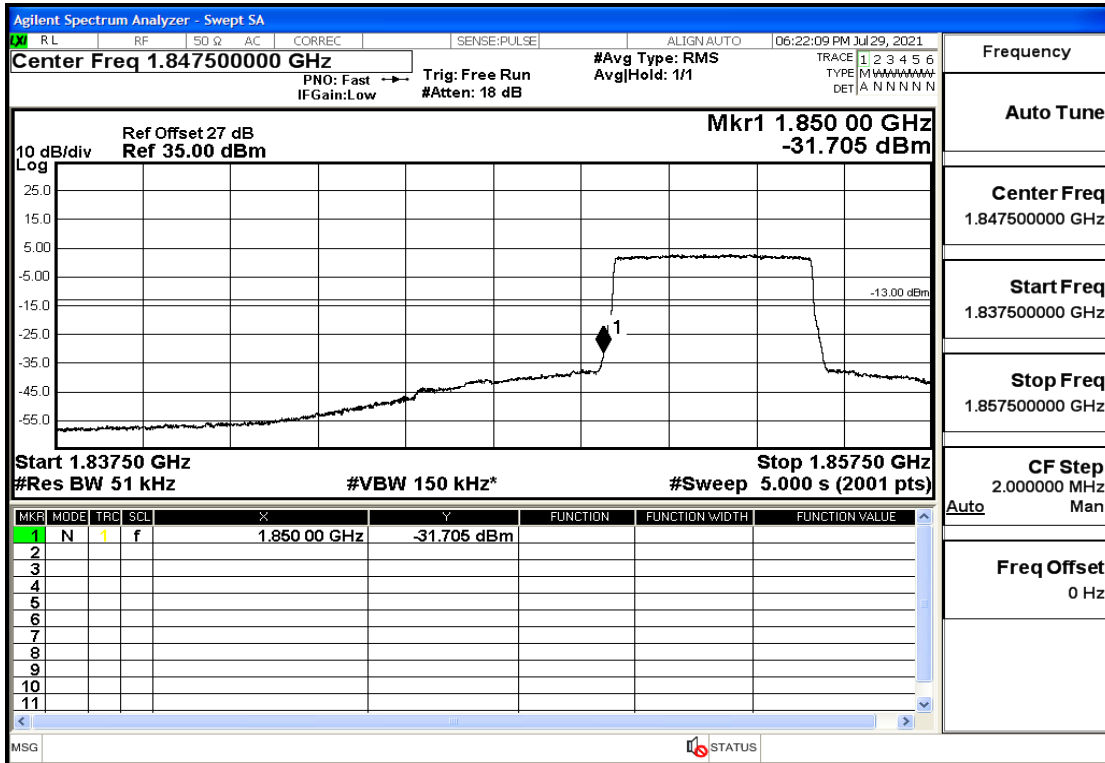

RF Test Data for LTE (Conducted Measurement)

Product Name: Mobile phone

Trade Mark: PCD

Test Model: P60

Sample ID: TZ210702434-1#

FCC ID: 2ALJJP60

Environmental Conditions

Temperature:	23.8°C
Relative Humidity:	56%
ATM Pressure:	100.0 kPa
Test Engineer:	Anna Hu
Supervised by:	Hugo Chen
Remark:	For LTE BAND 2

Band2-3-1908.5-16QAM-15#LOW@Pass

Band2-3-1908.5-16QAM-1#HIGH@Pass

Band2-5-1852.5-QPSK-25#LOW@Pass

Band2-5-1852.5-QPSK-1#LOW@Pass

Band2-5-1852.5-16QAM-25#LOW@Pass

Band2-5-1852.5-16QAM-1#LOW@Pass

Band2-5-1907.5-QPSK-25#LOW@Pass