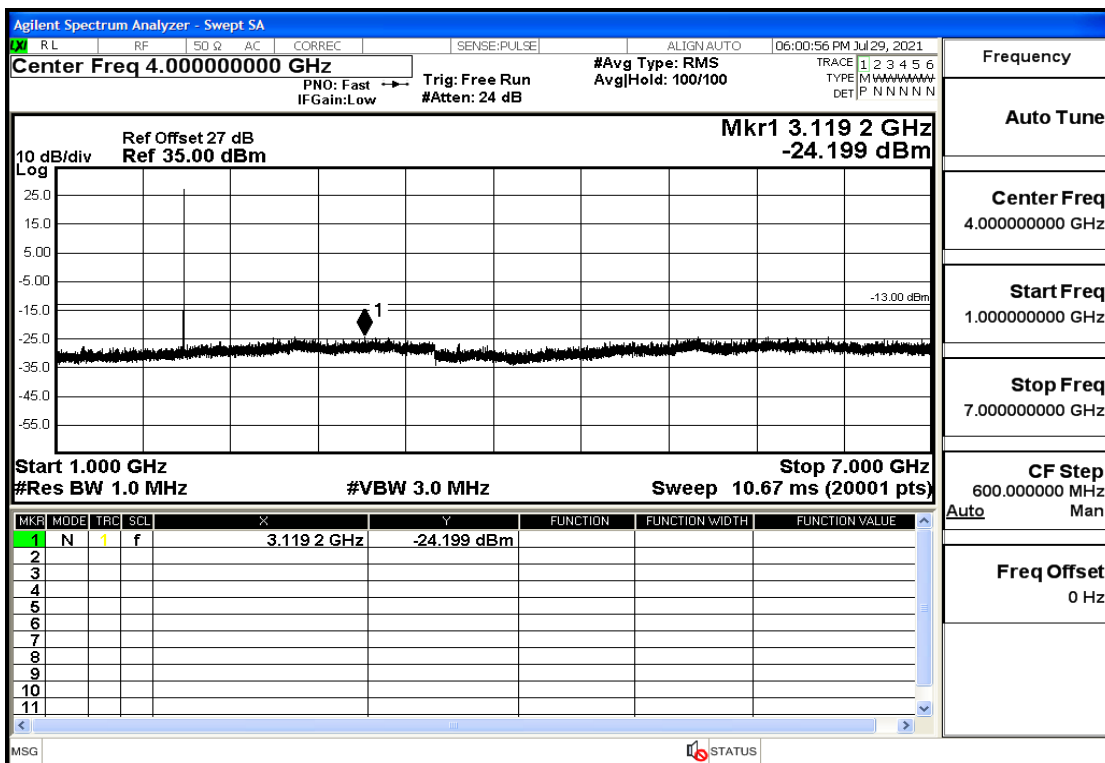

OB2-1.4-1880-QPSK-1#HIGH@1GHz-7GHz@Pass