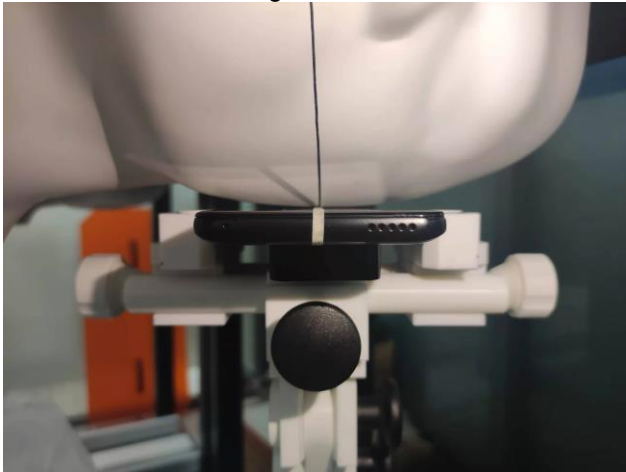

EUT Photos (Model: P55)

EUT Antenna Locations

SAR Test Setup Photos

Head

Right Cheek

Right Tilted

Left Cheek

Left Tilted

Body

Front side (10mm)

Back side(10mm)

Left side(10mm)

Top side(10mm)

Bottom side(10mm)