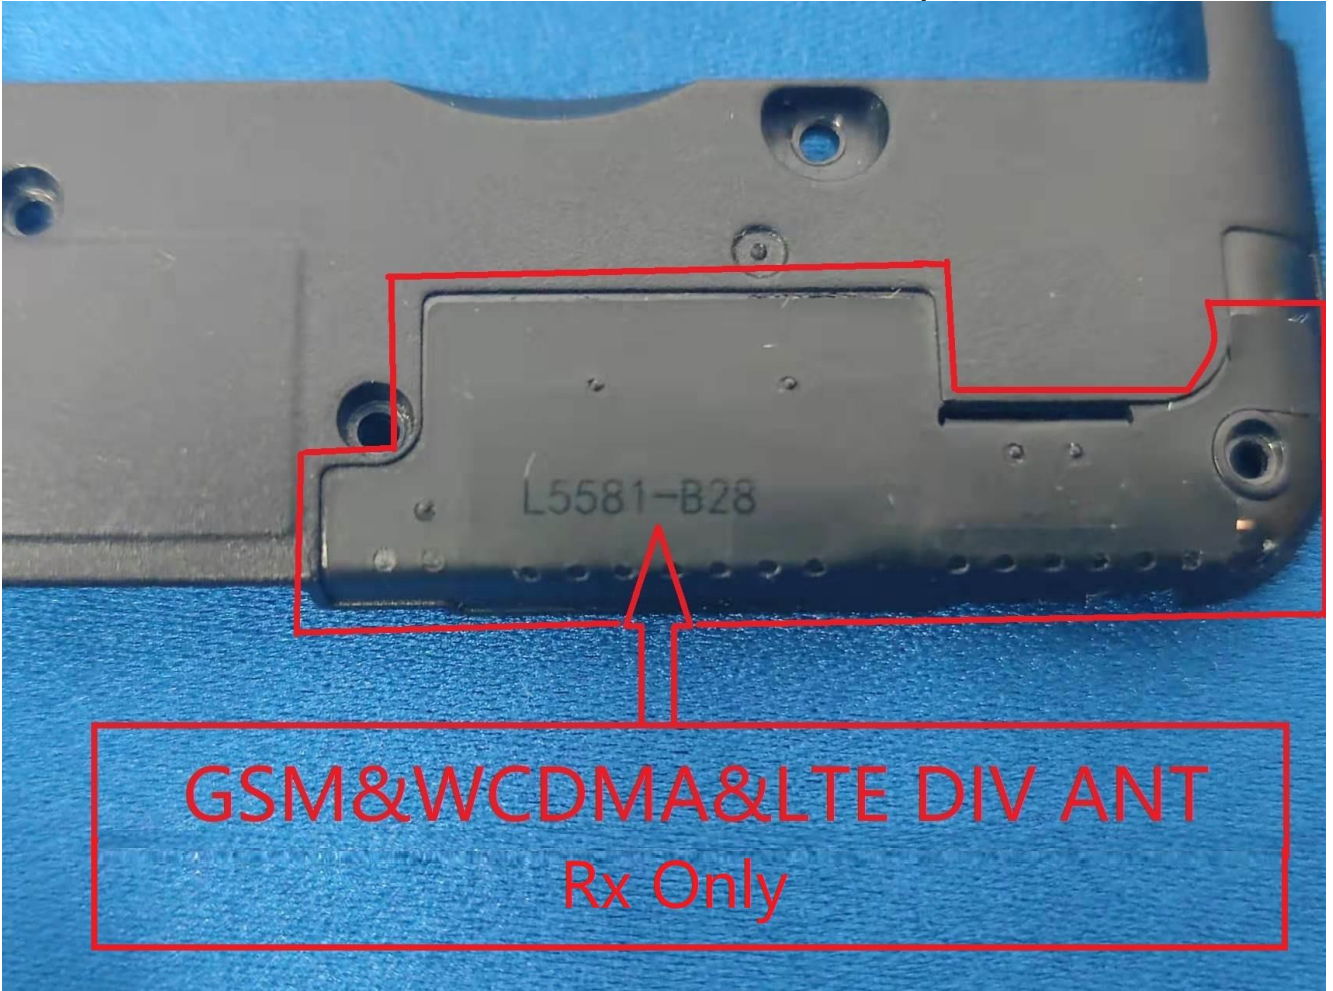

EUT Photos (Model: P55)

EUT Antenna Locations

SAR Test Setup Photos

Head

Right Cheek

Right Tilted

Left Cheek

Left Tilted

Body

Front side (10mm)

Back side(10mm)

Left side(10mm)

Top side(10mm)

Bottom side(10mm)