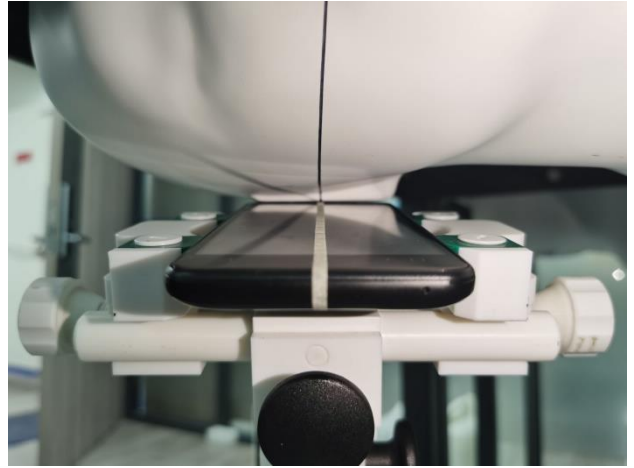

EUT Photos (Model: P50)

EUT Antenna Locations

SAR Test Setup Photos

Head

Right Cheek

Right Tilted

Left Cheek

Left Tilted

Body

Front side (10mm)

Back side(10mm)

Left side(10mm)

Right side(10mm)

Top side(10mm)

Bottom side(10mm)