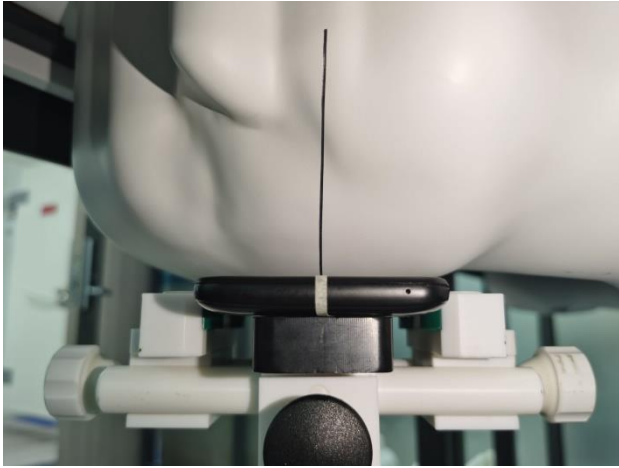

EUT Photos (Model: P50)

EUT Antenna Locations

SAR Test Setup Photos

Head

Right Cheek

Right Tilted

Left Cheek

Left Tilted

Body

Front side (10mm)

Back side(10mm)

Left side(10mm)

Right side(10mm)

Top side(10mm)

Bottom side(10mm)