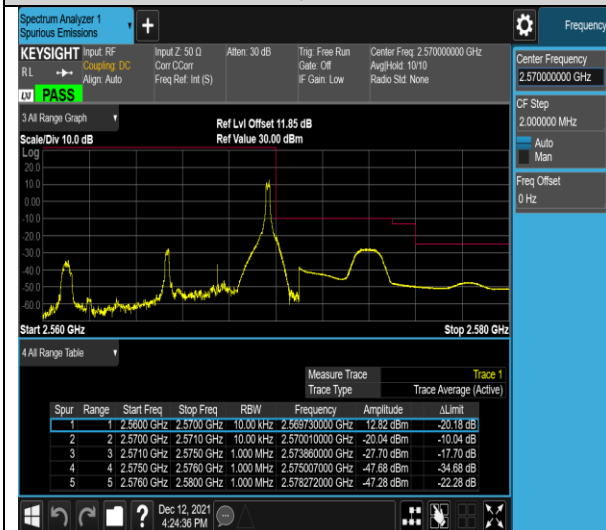

Band7-5MHz-QPSK-21425-1RB#24