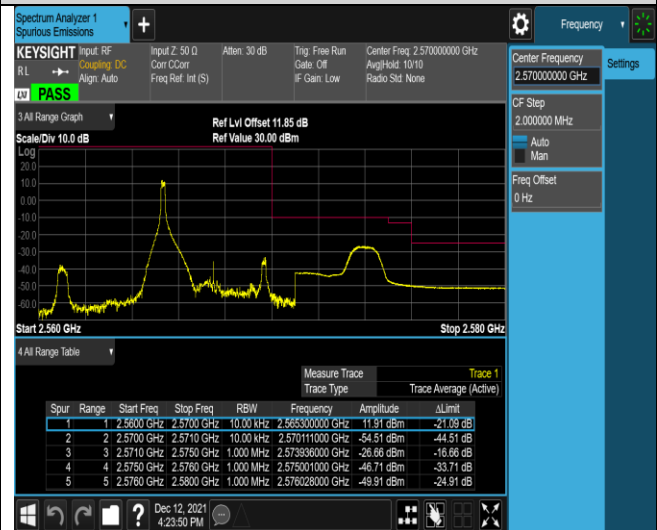

Band4-20MHz-16QAM-20050-1RB#99

Band4-20MHz-16QAM-20050-100RB#0

Band4-20MHz-16QAM-20300-1RB#0

Band4-20MHz-16QAM-20300-1RB#99

Band4-20MHz-16QAM-20300-100RB#0

Band7-5MHz-QPSK-20775-1RB#0

Band7-5MHz-QPSK-20775-1RB#24