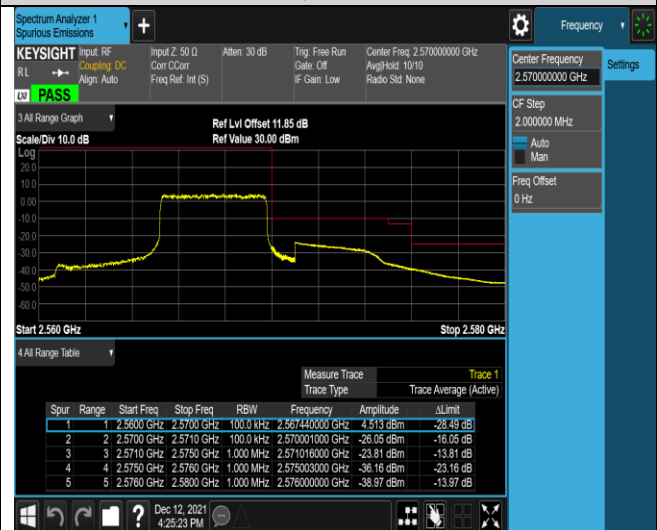

Band7-5MHz-QPSK-21425-25RB#0