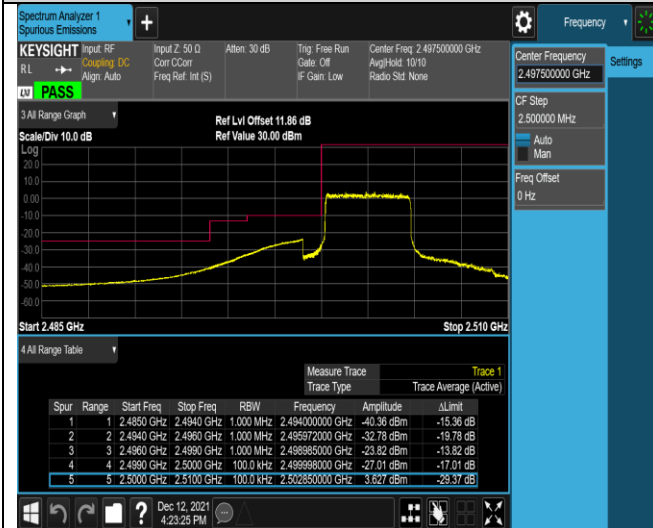

Band7-5MHz-QPSK-20775-25RB#0

Band7-5MHz-QPSK-21425-1RB#0

Band7-5MHz-QPSK-21425-1RB#24

Band7-5MHz-QPSK-21425-25RB#0

Band7-5MHz-16QAM-20775-1RB#0

Band7-5MHz-16QAM-20775-1RB#24

Band7-5MHz-16QAM-20775-25RB#0

Band7-5MHz-16QAM-21425-1RB#0