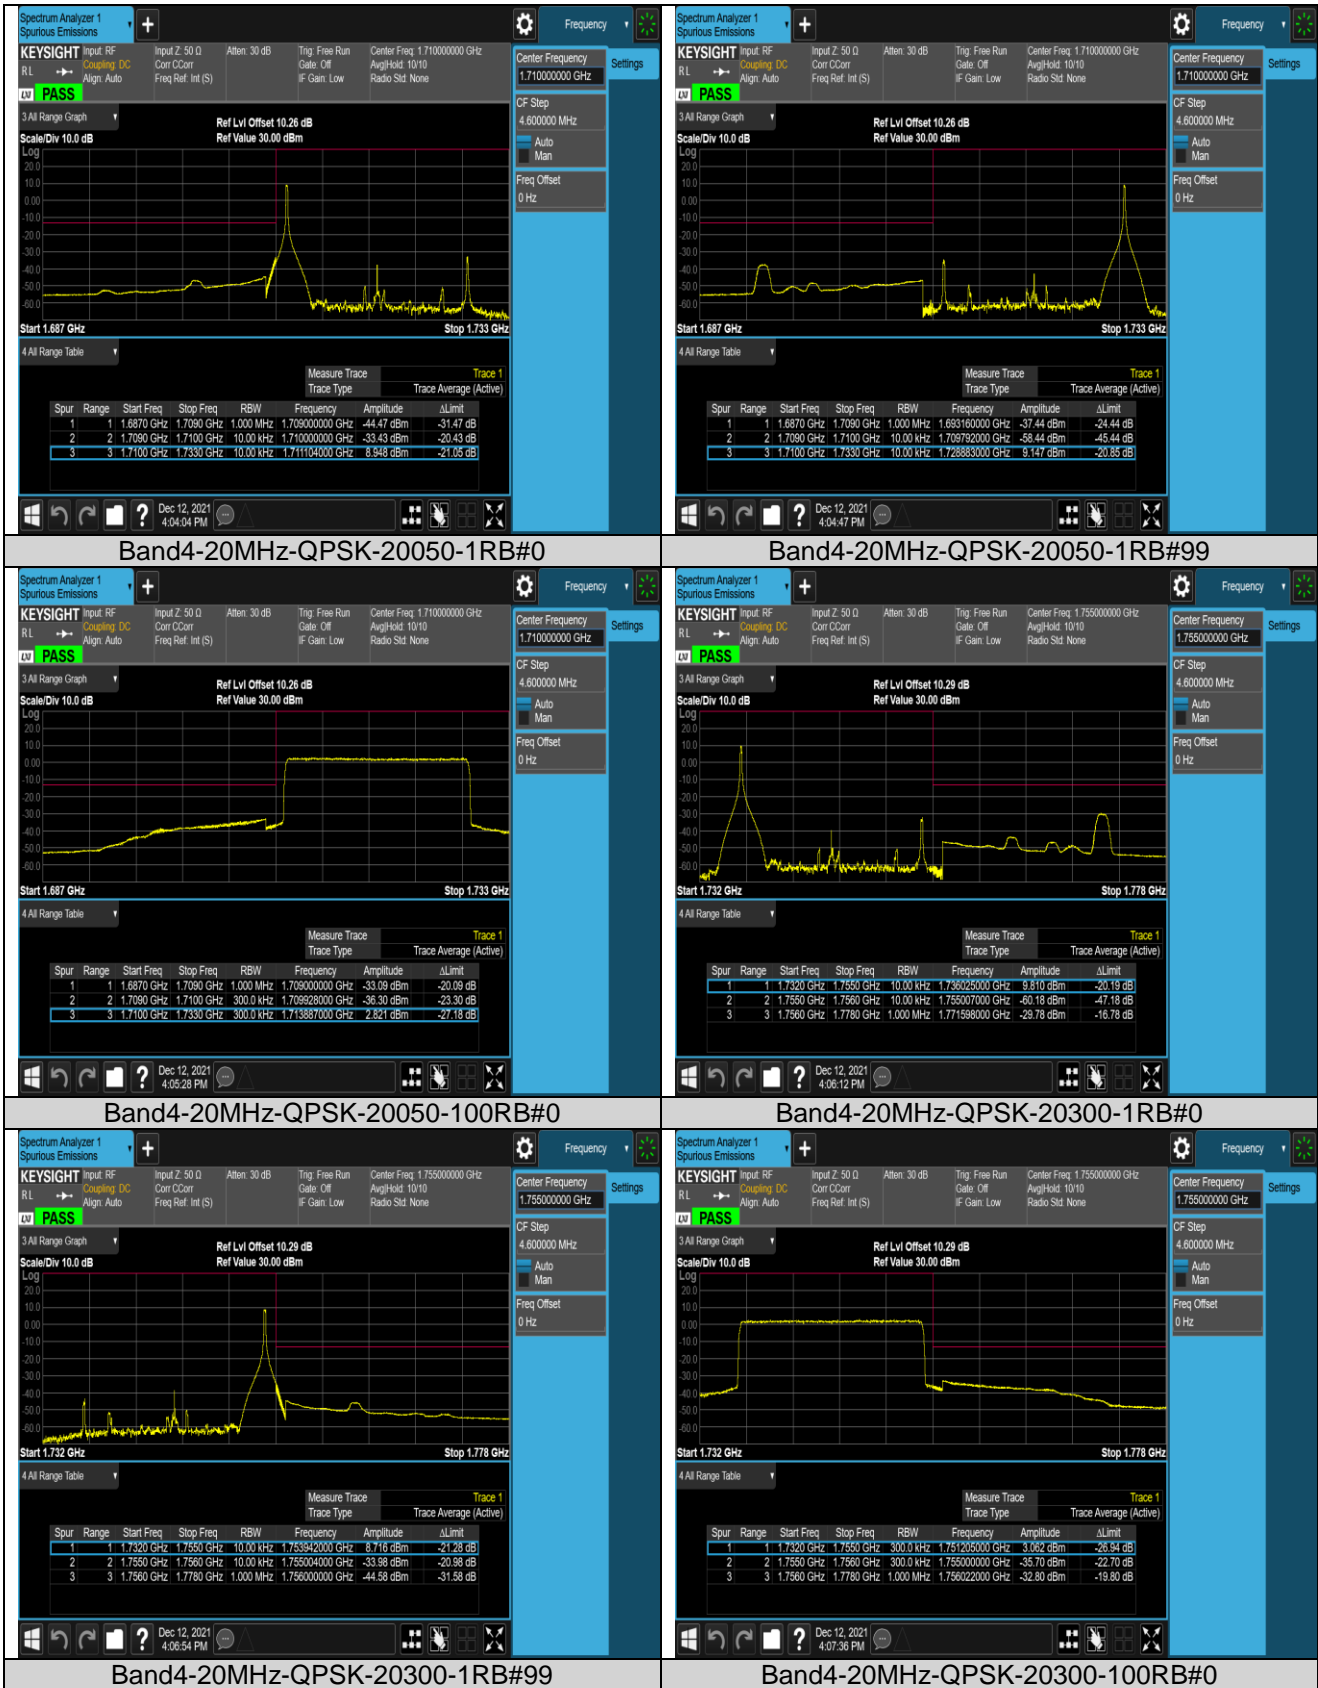

Band4-1.4MHz-16QAM-19957-1RB#0

Band4-1.4MHz-16QAM-19957-1RB#5

Band4-1.4MHz-16QAM-19957-6RB#0

Band4-1.4MHz-16QAM-20393-1RB#0

Band4-1.4MHz-16QAM-20393-1RB#5

Band4-1.4MHz-16QAM-20393-6RB#0

Band4-20MHz-16QAM-20050-1RB#0

Band4-20MHz-16QAM-20050-1RB#99

Band4-20MHz-16QAM-20050-100RB#0

Band4-20MHz-16QAM-20300-1RB#0

Band4-20MHz-16QAM-20300-1RB#99

Band4-20MHz-16QAM-20300-100RB#0

Band7-5MHz-QPSK-20775-1RB#0

Band7-5MHz-QPSK-20775-1RB#24