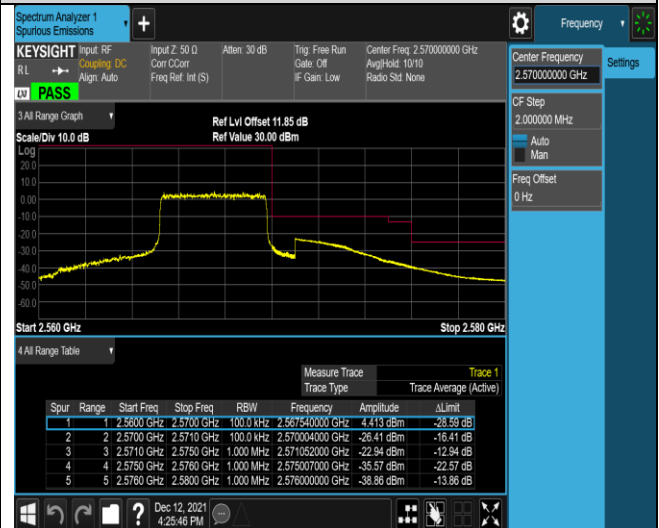

Band7-5MHz-16QAM-21425-25RB#0