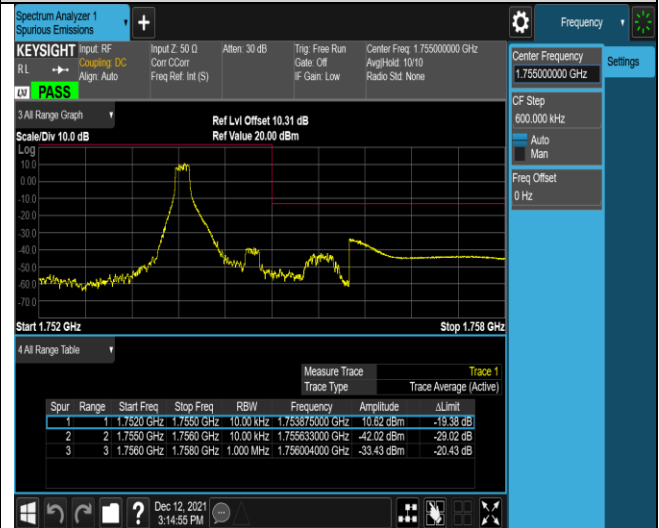

Band4-1.4MHz-16QAM-19957-1RB#0

Band4-1.4MHz-16QAM-19957-1RB#5

Band4-1.4MHz-16QAM-19957-6RB#0

Band4-1.4MHz-16QAM-20393-1RB#0

Band4-1.4MHz-16QAM-20393-1RB#5

Band4-1.4MHz-16QAM-20393-6RB#0

Band4-20MHz-16QAM-20050-1RB#0

Band4-20MHz-16QAM-20050-1RB#99

Band4-20MHz-16QAM-20050-100RB#0

Band4-20MHz-16QAM-20300-1RB#0

Band4-20MHz-16QAM-20300-1RB#99

Band4-20MHz-16QAM-20300-100RB#0

Band7-5MHz-QPSK-20775-1RB#0

Band7-5MHz-QPSK-20775-1RB#24