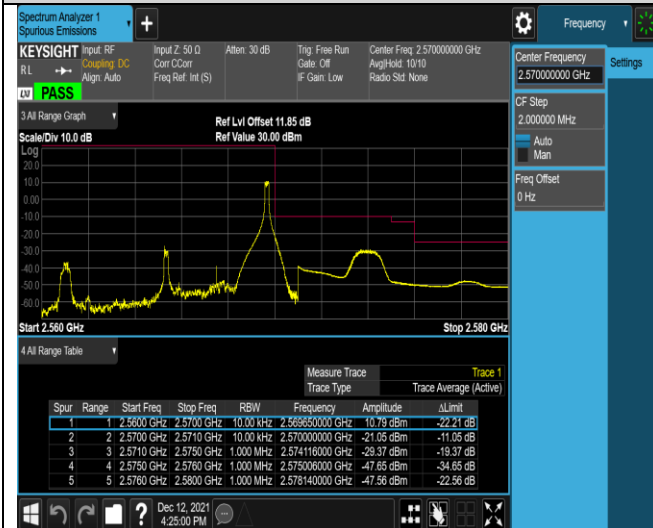

Band7-5MHz-QPSK-20775-25RB#0

Band7-5MHz-QPSK-21425-1RB#0

Band7-5MHz-QPSK-21425-1RB#24

Band7-5MHz-QPSK-21425-25RB#0

Band7-5MHz-16QAM-20775-1RB#0

Band7-5MHz-16QAM-20775-1RB#24

Band7-5MHz-16QAM-20775-25RB#0

Band7-5MHz-16QAM-21425-1RB#0