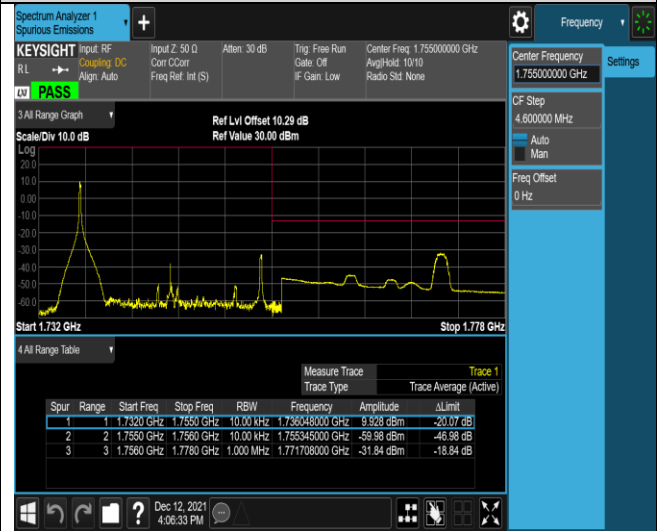

Band4-1.4MHz-16QAM-19957-1RB#0

Band4-1.4MHz-16QAM-19957-1RB#5

Band4-1.4MHz-16QAM-19957-6RB#0

Band4-1.4MHz-16QAM-20393-1RB#0

Band4-1.4MHz-16QAM-20393-1RB#5

Band4-1.4MHz-16QAM-20393-6RB#0

Band4-20MHz-16QAM-20050-1RB#0

Band4-20MHz-16QAM-20050-1RB#99

Band4-20MHz-16QAM-20050-100RB#0

Band4-20MHz-16QAM-20300-1RB#0

Band4-20MHz-16QAM-20300-1RB#99

Band4-20MHz-16QAM-20300-100RB#0

Band7-5MHz-QPSK-20775-1RB#0

Band7-5MHz-QPSK-20775-1RB#24