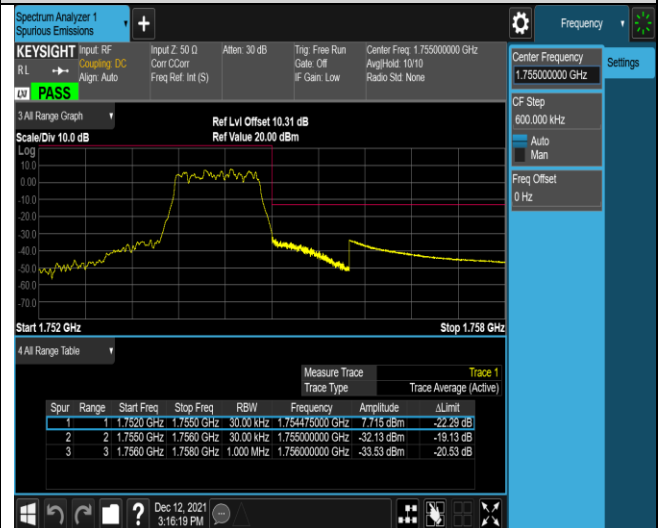

Band4-1.4MHz-16QAM-19957-1RB#0

Band4-1.4MHz-16QAM-19957-1RB#5

Band4-1.4MHz-16QAM-19957-6RB#0

Band4-1.4MHz-16QAM-20393-1RB#0

Band4-1.4MHz-16QAM-20393-1RB#5

Band4-1.4MHz-16QAM-20393-6RB#0

Band4-20MHz-16QAM-20050-1RB#0

Band4-20MHz-16QAM-20050-1RB#99

Band4-20MHz-16QAM-20050-100RB#0

Band4-20MHz-16QAM-20300-1RB#0

Band4-20MHz-16QAM-20300-1RB#99

Band4-20MHz-16QAM-20300-100RB#0

Band7-5MHz-QPSK-20775-1RB#0

Band7-5MHz-QPSK-20775-1RB#24