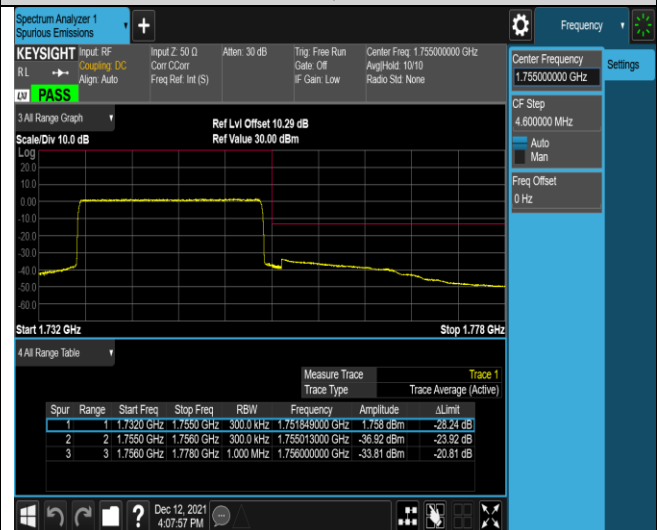

Band4-20MHz-16QAM-20050-1RB#99

Band4-20MHz-16QAM-20050-100RB#0

Band4-20MHz-16QAM-20300-1RB#0

Band4-20MHz-16QAM-20300-1RB#99

Band4-20MHz-16QAM-20300-100RB#0

Band7-5MHz-QPSK-20775-1RB#0

Band7-5MHz-QPSK-20775-1RB#24