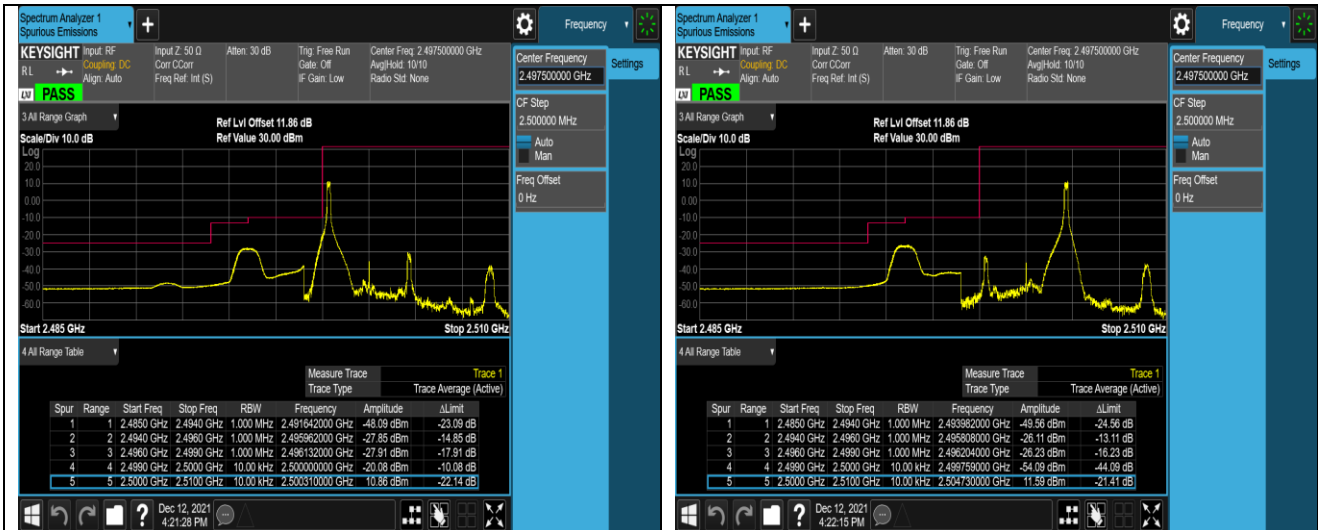

Band4-20MHz-16QAM-20050-1RB#99

Band4-20MHz-16QAM-20050-100RB#0

Band4-20MHz-16QAM-20300-1RB#0

Band4-20MHz-16QAM-20300-1RB#99

Band4-20MHz-16QAM-20300-100RB#0

Band7-5MHz-QPSK-20775-1RB#0

Band7-5MHz-QPSK-20775-1RB#24