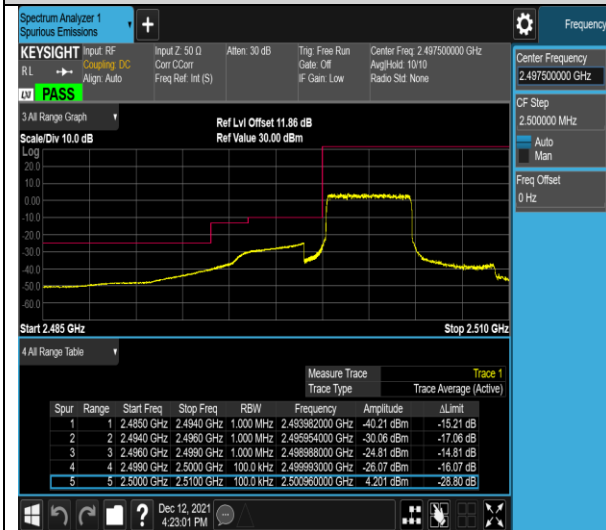

Band4-1.4MHz-16QAM-19957-1RB#0

Band4-1.4MHz-16QAM-19957-1RB#5

Band4-1.4MHz-16QAM-19957-6RB#0

Band4-1.4MHz-16QAM-20393-1RB#0

Band4-1.4MHz-16QAM-20393-1RB#5

Band4-1.4MHz-16QAM-20393-6RB#0

Band4-20MHz-16QAM-20050-1RB#0

Band4-20MHz-16QAM-20050-1RB#99

Band4-20MHz-16QAM-20050-100RB#0

Band4-20MHz-16QAM-20300-1RB#0

Band4-20MHz-16QAM-20300-1RB#99

Band4-20MHz-16QAM-20300-100RB#0

Band7-5MHz-QPSK-20775-1RB#0

Band7-5MHz-QPSK-20775-1RB#24