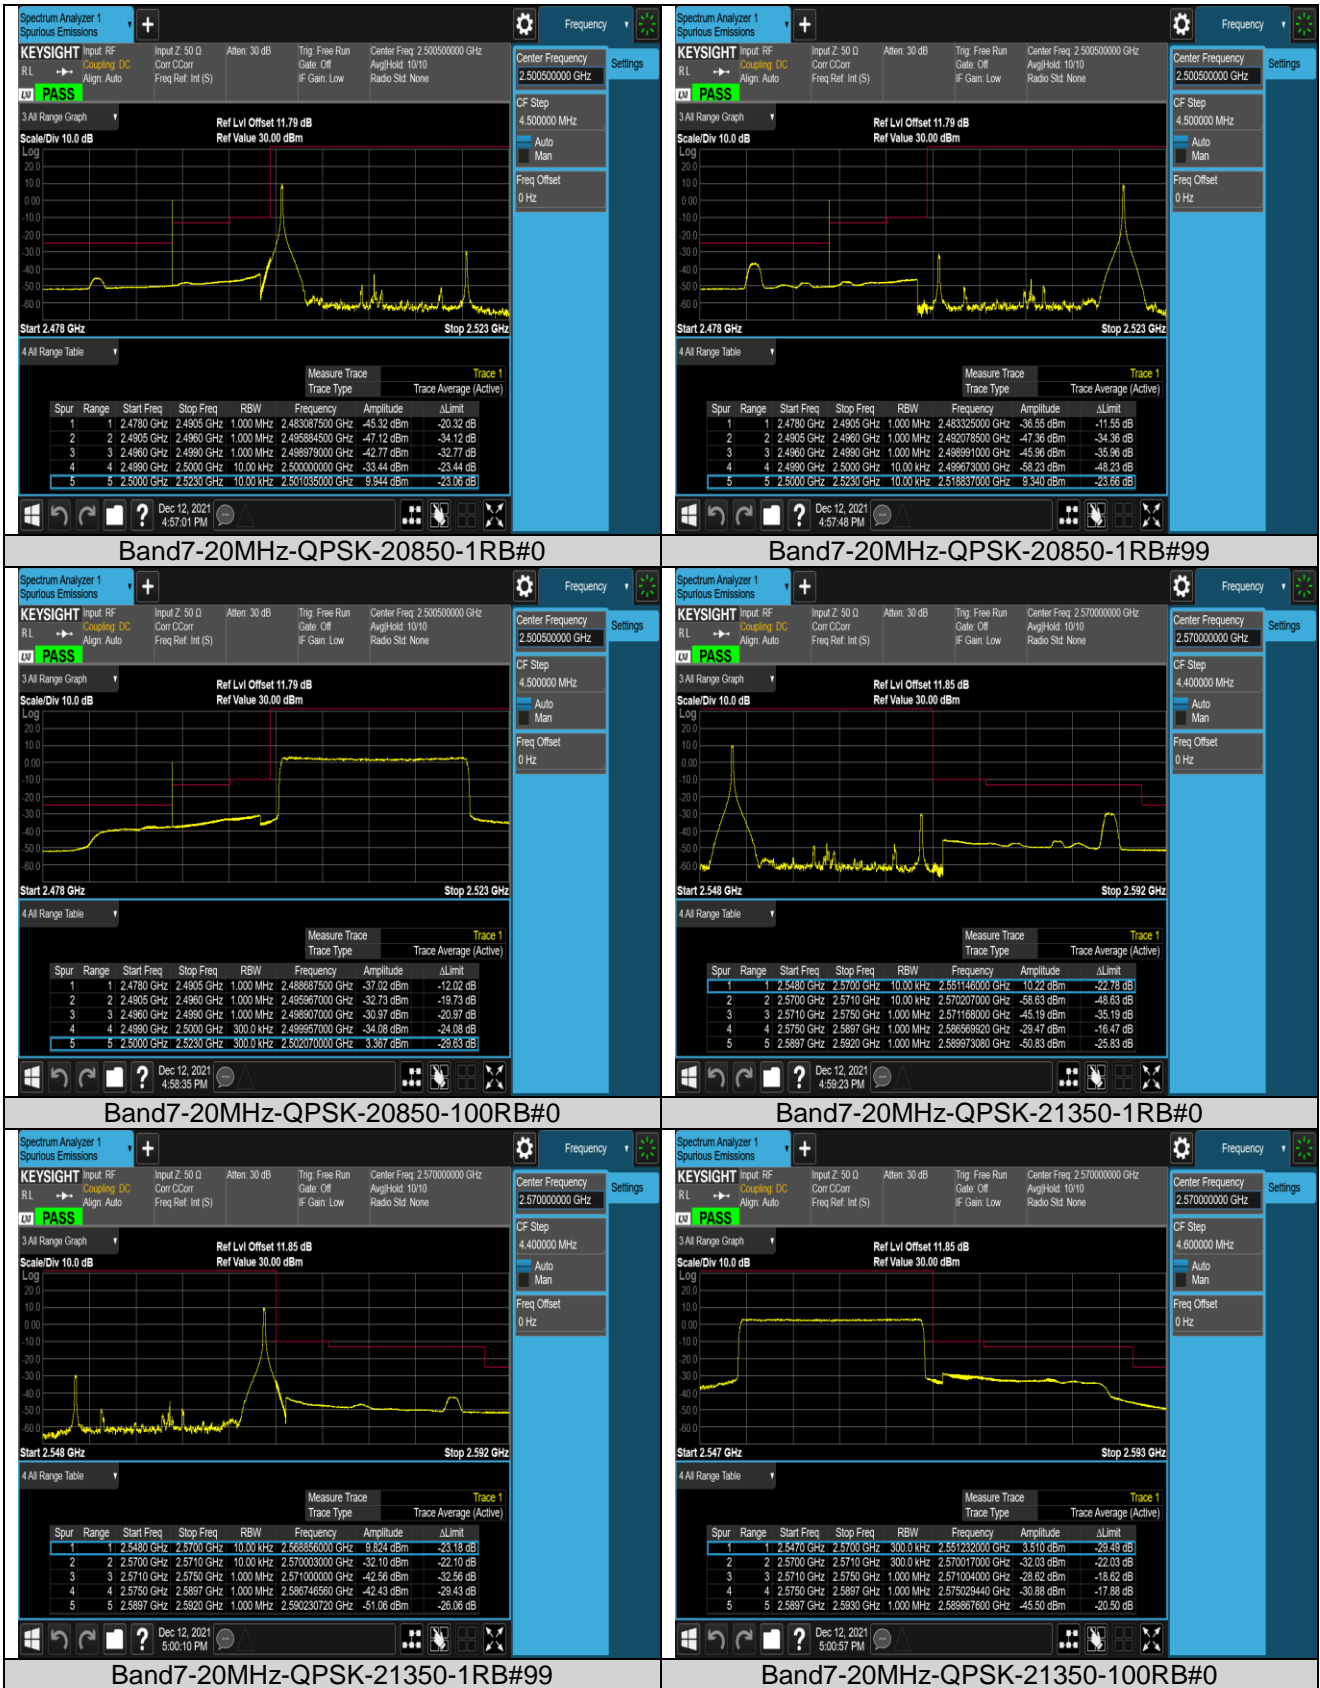

Band4-20MHz-16QAM-20050-1RB#99

Band4-20MHz-16QAM-20050-100RB#0

Band4-20MHz-16QAM-20300-1RB#0

Band4-20MHz-16QAM-20300-1RB#99

Band4-20MHz-16QAM-20300-100RB#0

Band7-5MHz-QPSK-20775-1RB#0

Band7-5MHz-QPSK-20775-1RB#24

Band7-5MHz-QPSK-20775-25RB#0

Band7-5MHz-QPSK-21425-1RB#0

Band7-5MHz-QPSK-21425-1RB#24

Band7-5MHz-QPSK-21425-25RB#0

Band7-5MHz-16QAM-20775-1RB#0

Band7-5MHz-16QAM-20775-1RB#24

Band7-5MHz-16QAM-20775-25RB#0

Band7-5MHz-16QAM-21425-1RB#0

Band7-5MHz-16QAM-21425-1RB#24

Band7-5MHz-16QAM-21425-25RB#0

Band7-20MHz-16QAM-20850-1RB#0

Band7-20MHz-16QAM-20850-1RB#99

Band7-20MHz-16QAM-20850-100RB#0

Band7-20MHz-16QAM-21350-1RB#0

Band7-20MHz-16QAM-21350-1RB#99