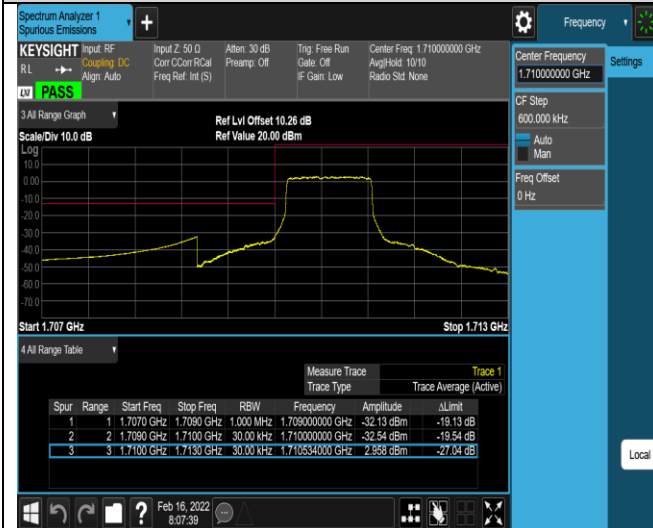

Band4-1.4MHz-16QAM-19957-1RB#0

Band4-1.4MHz-16QAM-19957-1RB#5

Band4-1.4MHz-16QAM-19957-6RB#0

Band4-1.4MHz-16QAM-20393-1RB#0

Band4-1.4MHz-16QAM-20393-1RB#5

Band4-1.4MHz-16QAM-20393-6RB#0

Band4-20MHz-16QAM-20050-1RB#0

Band4-20MHz-16QAM-20050-1RB#99

Band4-20MHz-16QAM-20050-100RB#0

Band4-20MHz-16QAM-20300-1RB#0

Band4-20MHz-16QAM-20300-1RB#99

Band4-20MHz-16QAM-20300-100RB#0

Band7-5MHz-QPSK-20775-1RB#0

Band7-5MHz-QPSK-20775-1RB#24