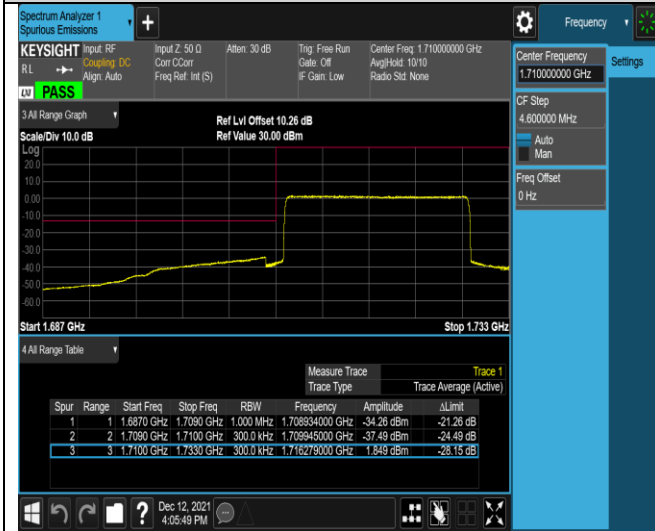

Band4-1.4MHz-16QAM-19957-1RB#0

Band4-1.4MHz-16QAM-19957-1RB#5

Band4-1.4MHz-16QAM-19957-6RB#0

Band4-1.4MHz-16QAM-20393-1RB#0

Band4-1.4MHz-16QAM-20393-1RB#5

Band4-1.4MHz-16QAM-20393-6RB#0

Band4-20MHz-16QAM-20050-1RB#0

Band4-20MHz-16QAM-20050-1RB#99

Band4-20MHz-16QAM-20050-100RB#0

Band4-20MHz-16QAM-20300-1RB#0

Band4-20MHz-16QAM-20300-1RB#99

Band4-20MHz-16QAM-20300-100RB#0

Band7-5MHz-QPSK-20775-1RB#0

Band7-5MHz-QPSK-20775-1RB#24