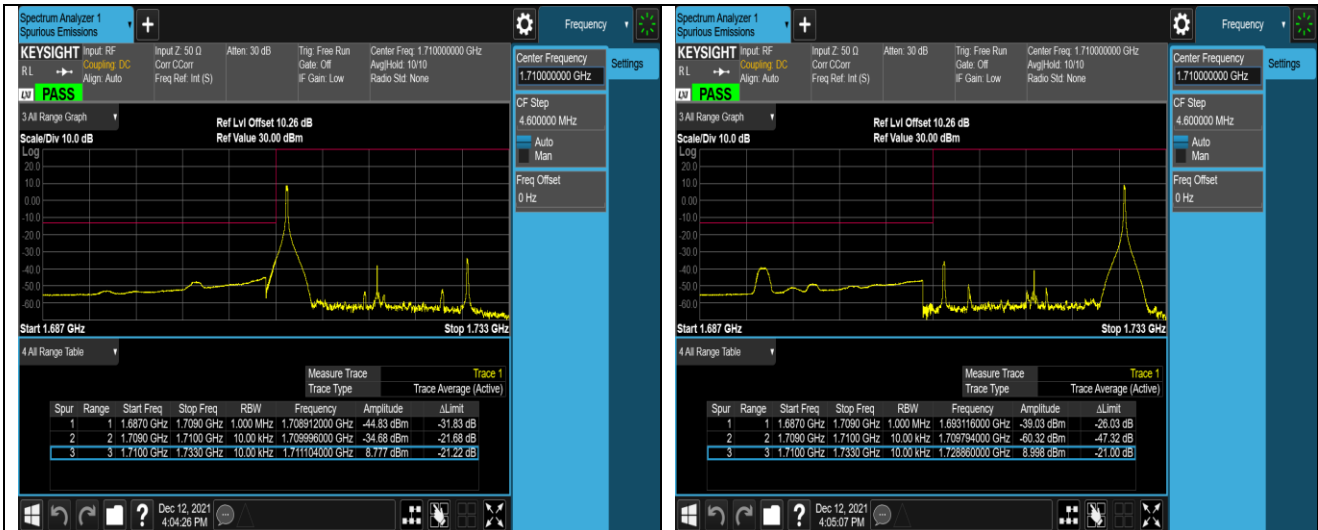

Band4-1.4MHz-16QAM-19957-1RB#0

Band4-1.4MHz-16QAM-19957-1RB#5

Band4-1.4MHz-16QAM-19957-6RB#0

Band4-1.4MHz-16QAM-20393-1RB#0

Band4-1.4MHz-16QAM-20393-1RB#5

Band4-1.4MHz-16QAM-20393-6RB#0

Band4-20MHz-16QAM-20050-1RB#0

Band4-20MHz-16QAM-20050-1RB#99

Band4-20MHz-16QAM-20050-100RB#0

Band4-20MHz-16QAM-20300-1RB#0

Band4-20MHz-16QAM-20300-1RB#99

Band4-20MHz-16QAM-20300-100RB#0

Band7-5MHz-QPSK-20775-1RB#0

Band7-5MHz-QPSK-20775-1RB#24