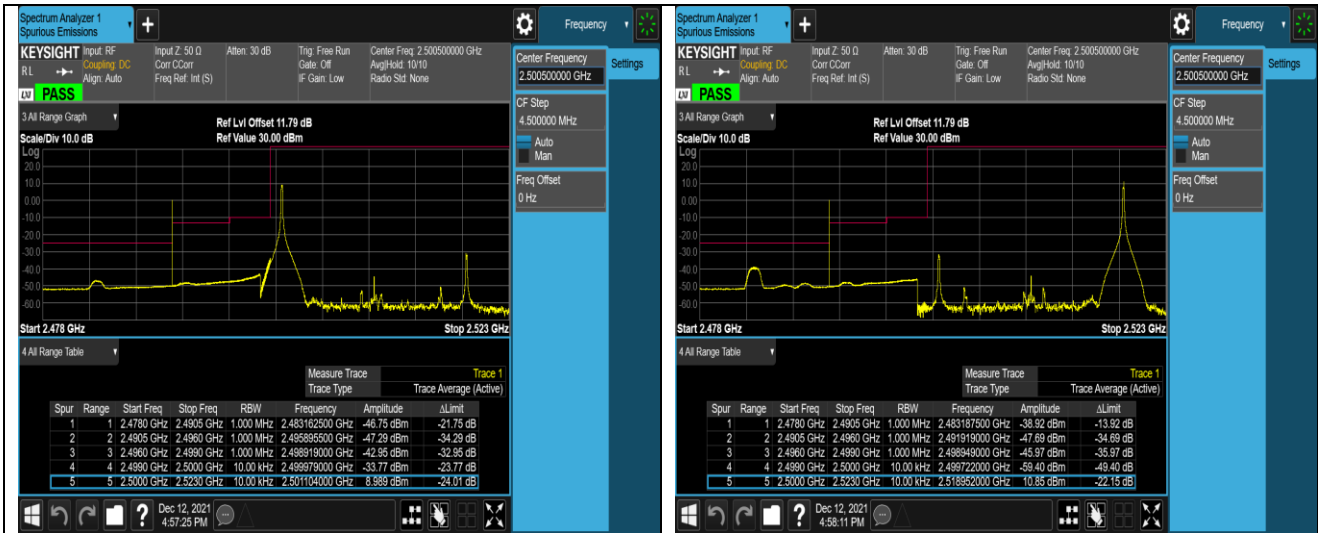

Band7-20MHz-16QAM-20850-1RB#0

Band7-20MHz-16QAM-20850-1RB#99