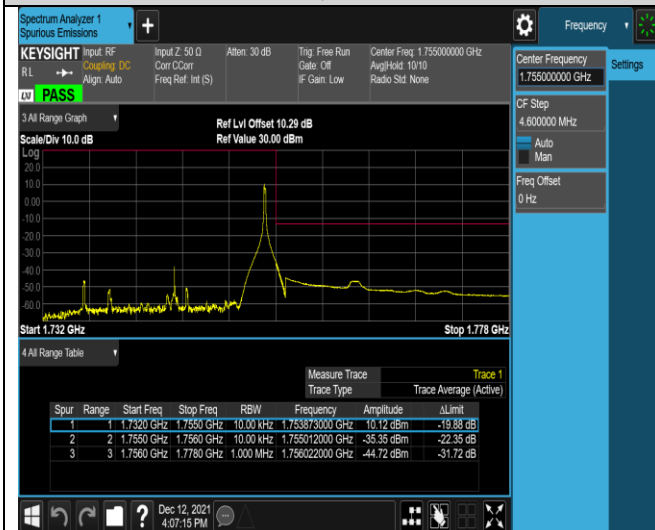

Band4-1.4MHz-16QAM-19957-1RB#0

Band4-1.4MHz-16QAM-19957-1RB#5

Band4-1.4MHz-16QAM-19957-6RB#0

Band4-1.4MHz-16QAM-20393-1RB#0

Band4-1.4MHz-16QAM-20393-1RB#5

Band4-1.4MHz-16QAM-20393-6RB#0

Band4-20MHz-16QAM-20050-1RB#0

Band4-20MHz-16QAM-20050-1RB#99

Band4-20MHz-16QAM-20050-100RB#0

Band4-20MHz-16QAM-20300-1RB#0

Band4-20MHz-16QAM-20300-1RB#99

Band4-20MHz-16QAM-20300-100RB#0

Band7-5MHz-QPSK-20775-1RB#0

Band7-5MHz-QPSK-20775-1RB#24