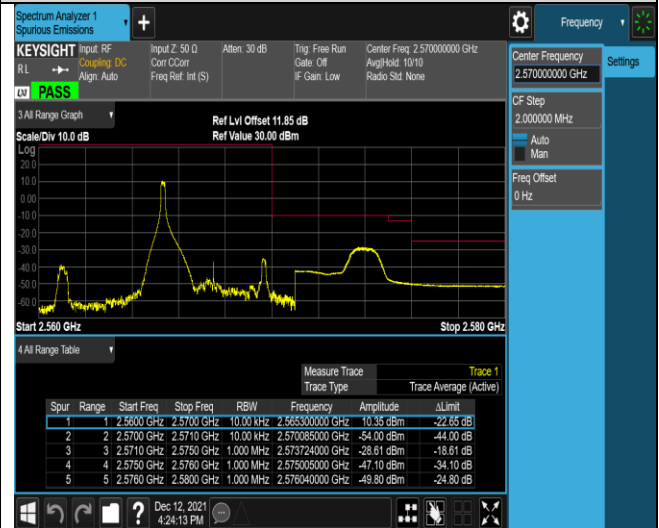

Band7-5MHz-QPSK-20775-25RB#0

Band7-5MHz-QPSK-21425-1RB#0

Band7-5MHz-QPSK-21425-1RB#24

Band7-5MHz-QPSK-21425-25RB#0

Band7-5MHz-16QAM-20775-1RB#0

Band7-5MHz-16QAM-20775-1RB#24

Band7-5MHz-16QAM-20775-25RB#0

Band7-5MHz-16QAM-21425-1RB#0