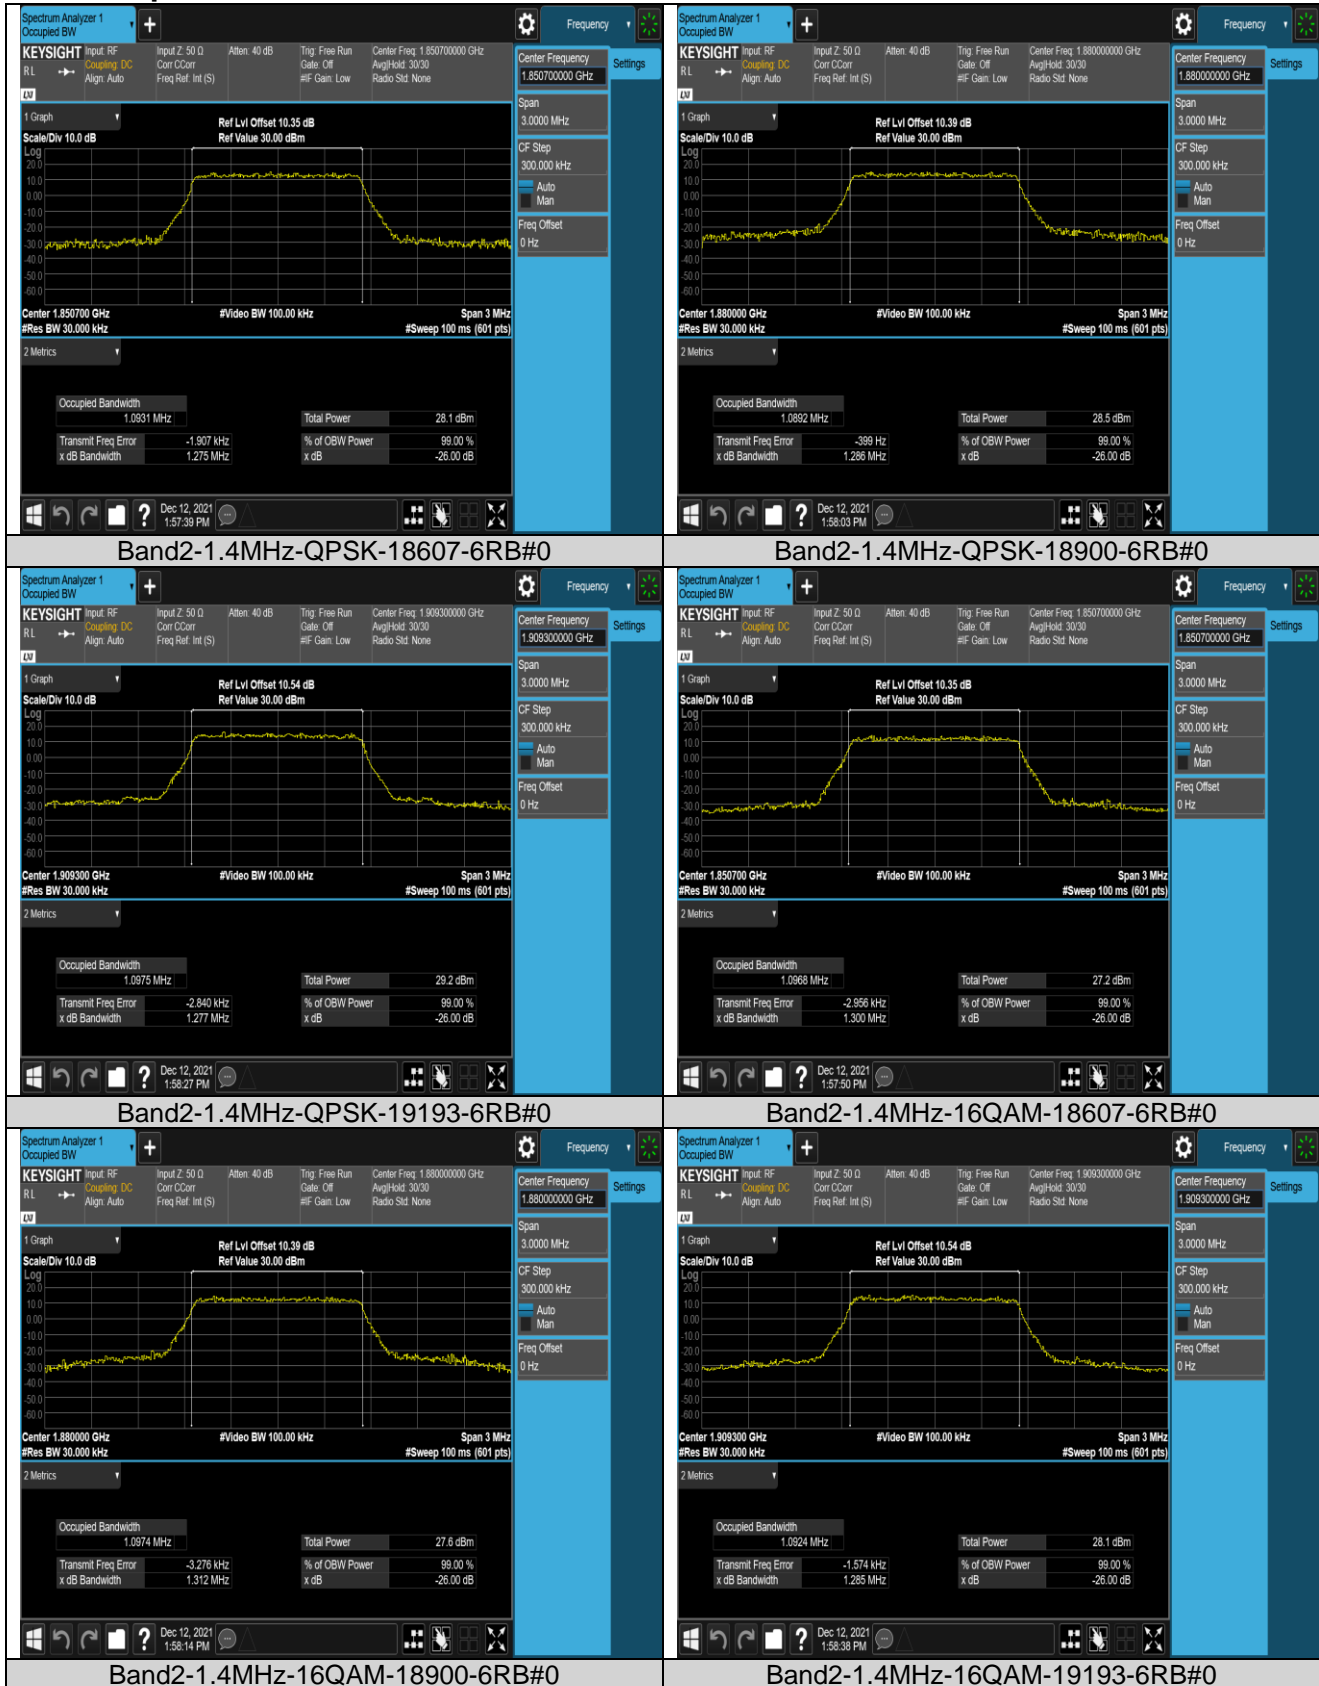

Test Graphs