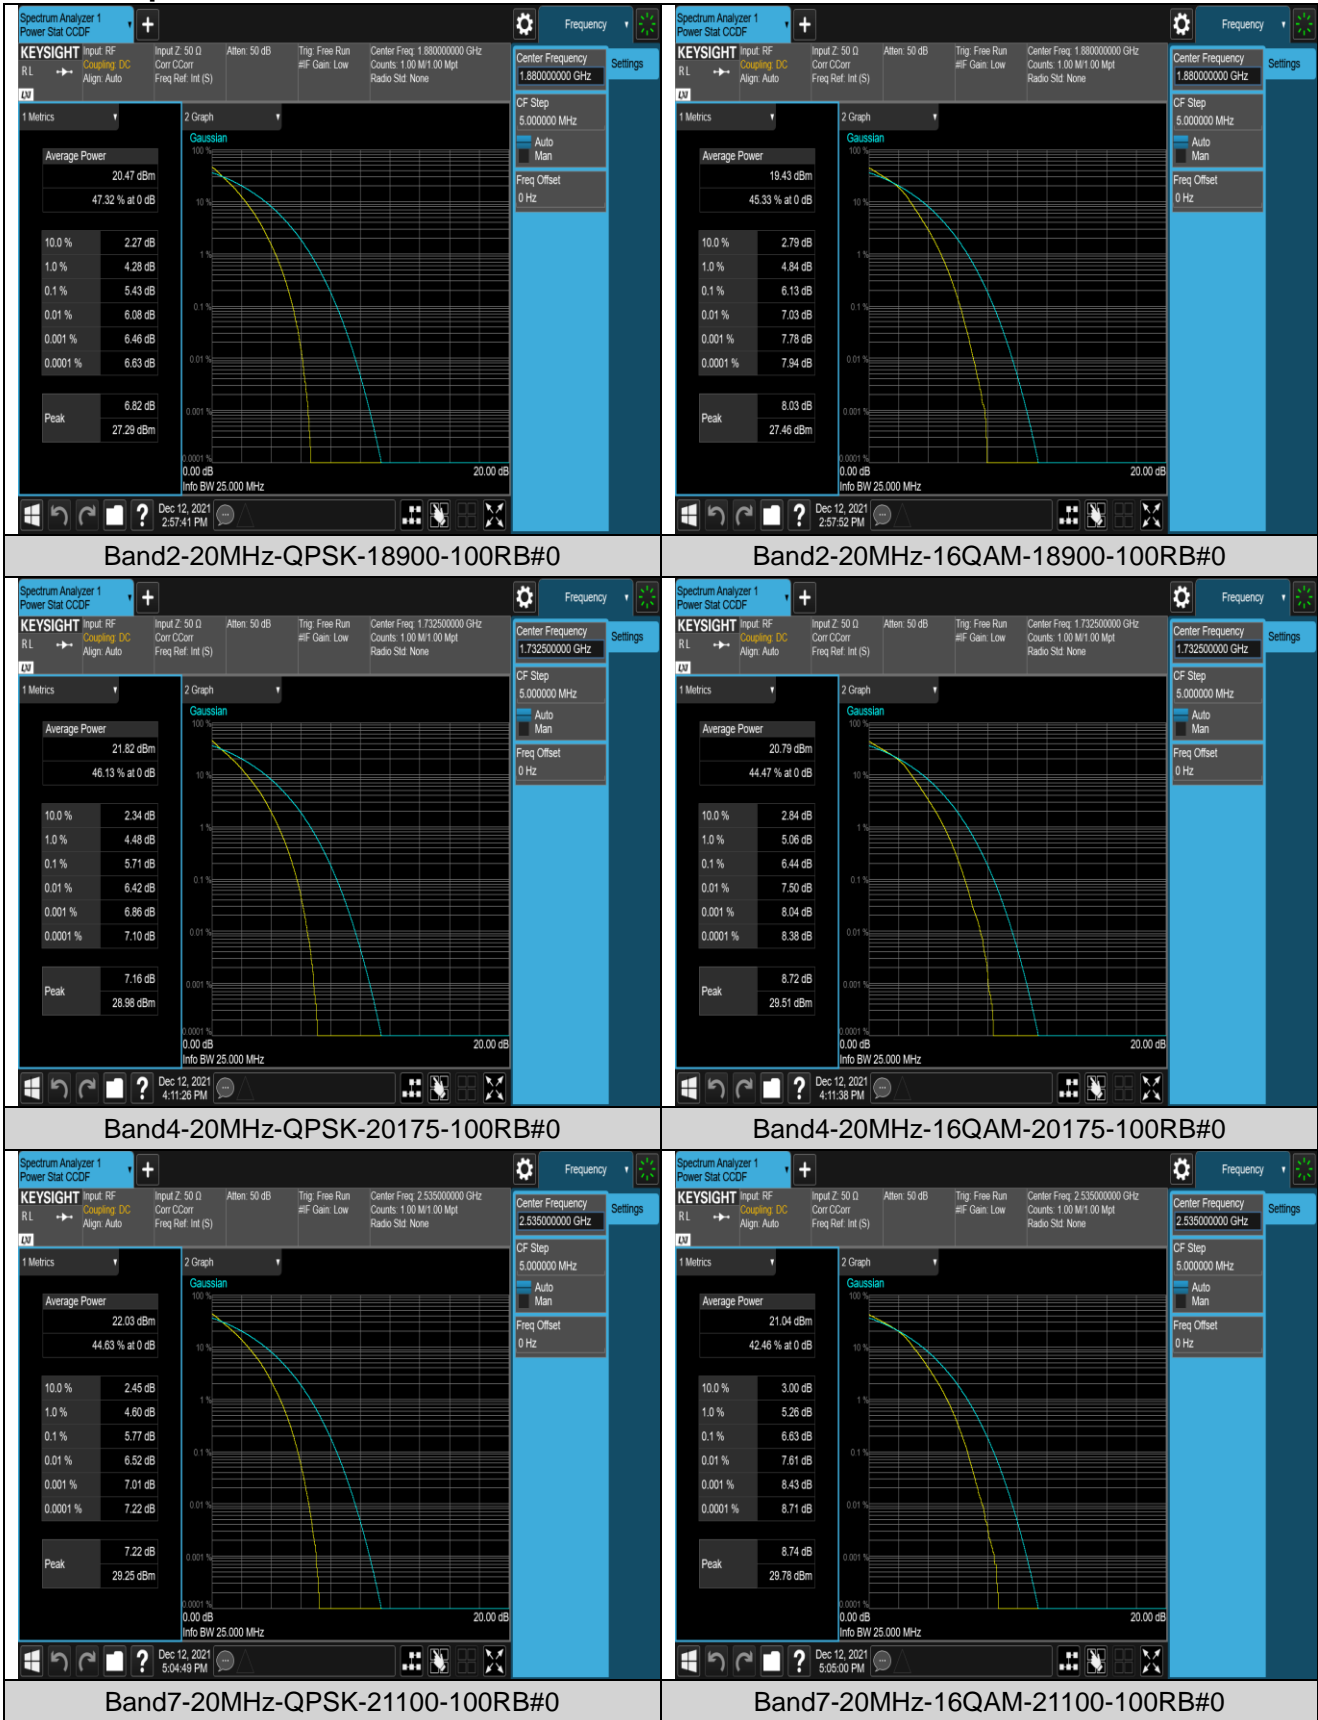

Test Graphs