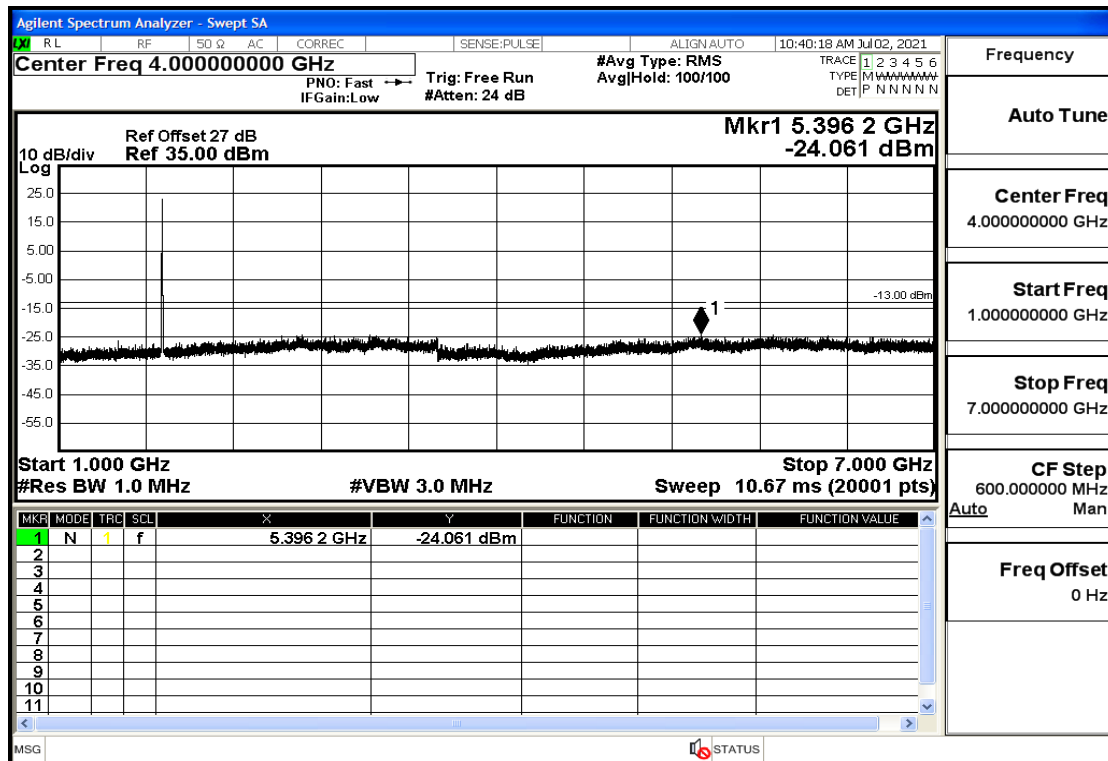

OB66-5-1712.5-QPSK-25#LOW@1GHz-7GHz@Pass