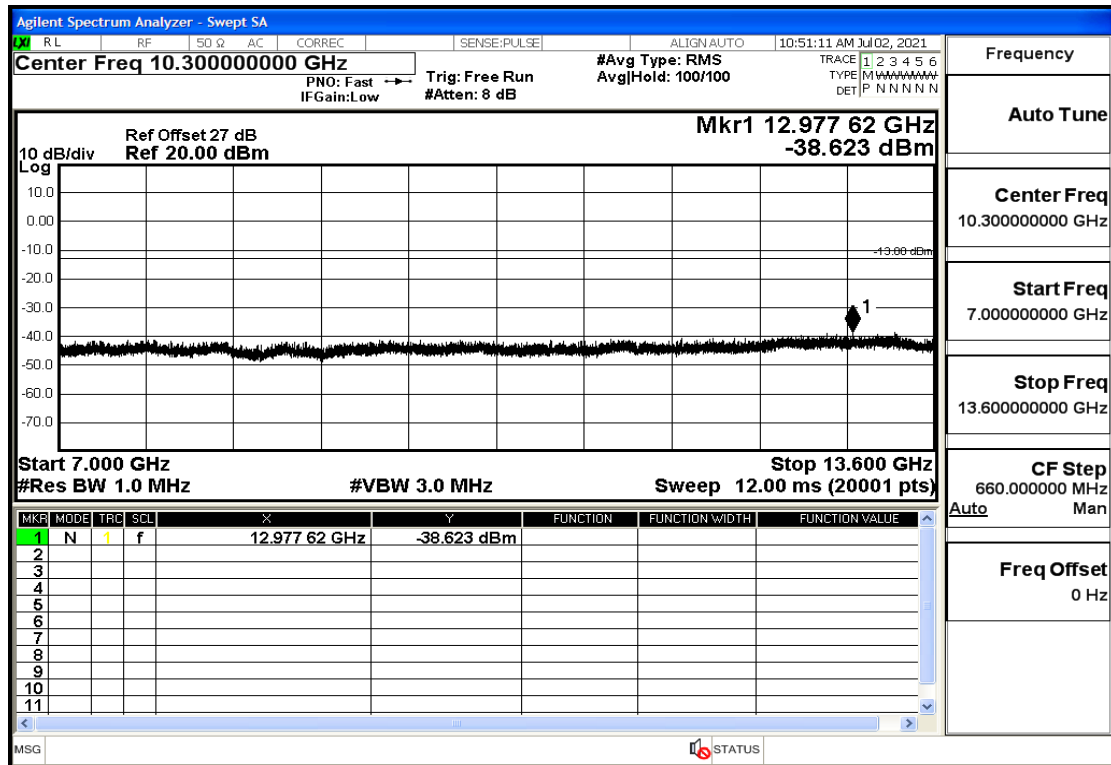

OB66-5-1777.5-QPSK-1#HIGH@30mHz-1GHz@Pass

OB66-5-1777.5-QPSK-1#HIGH@1GHz-7GHz@Pass

OB66-5-1777.5-QPSK-1#HIGH@7GHz-13.6GHz@Pass

OB66-5-1777.5-QPSK-1#HIGH@13.6GHz-20GHz@Pass

OB66-10-1715-QPSK-50#LOW@30mHz-1GHz@Pass