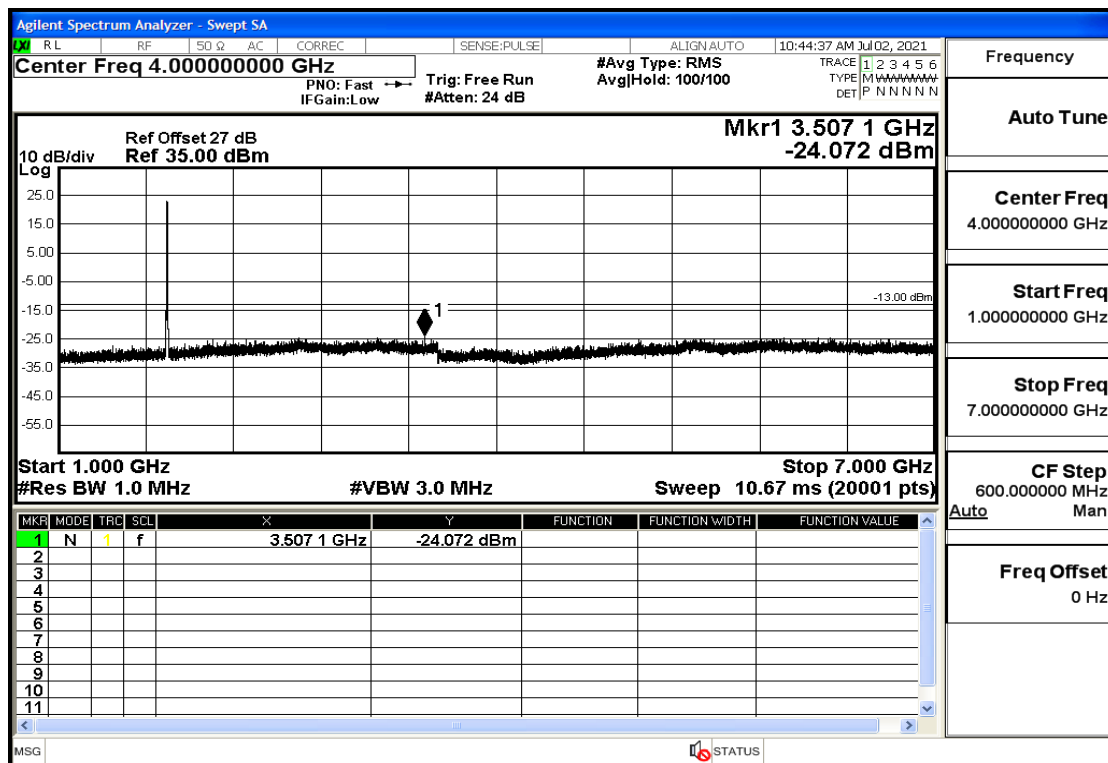

OB66-5-1745-QPSK-25#LOW@1GHz-7GHz@Pass