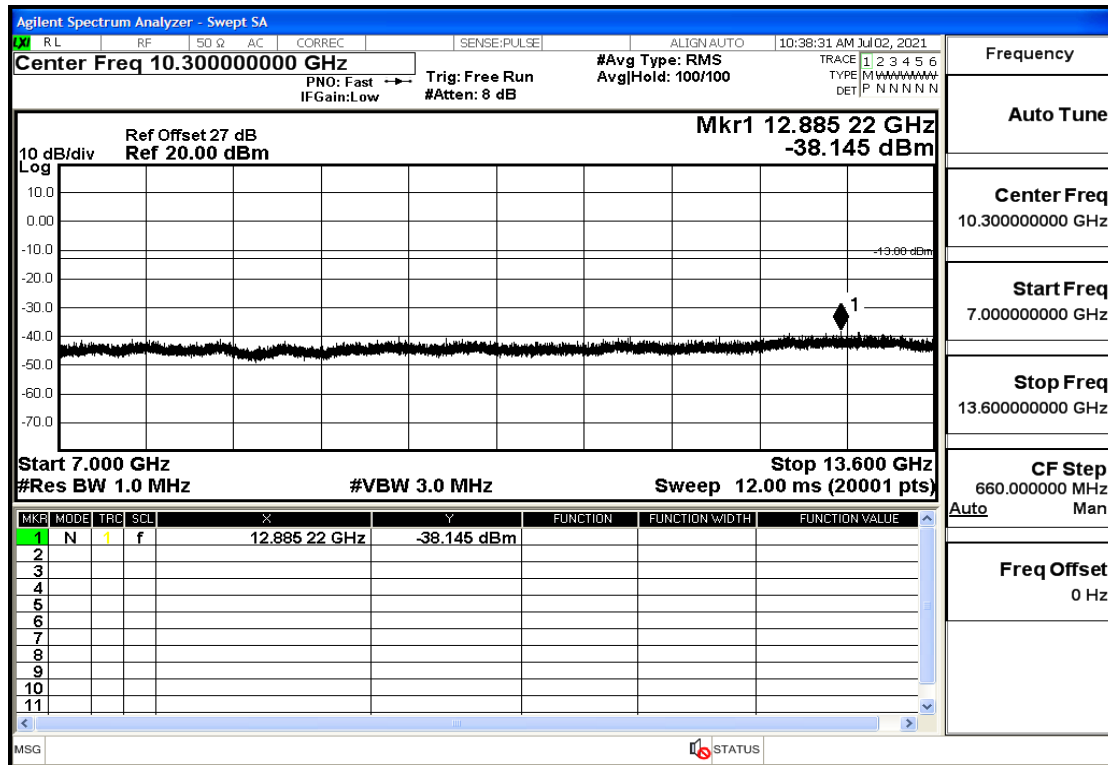

OB66-3-1778.5-QPSK-1#HIGH@7GHz-13.6GHz@Pass