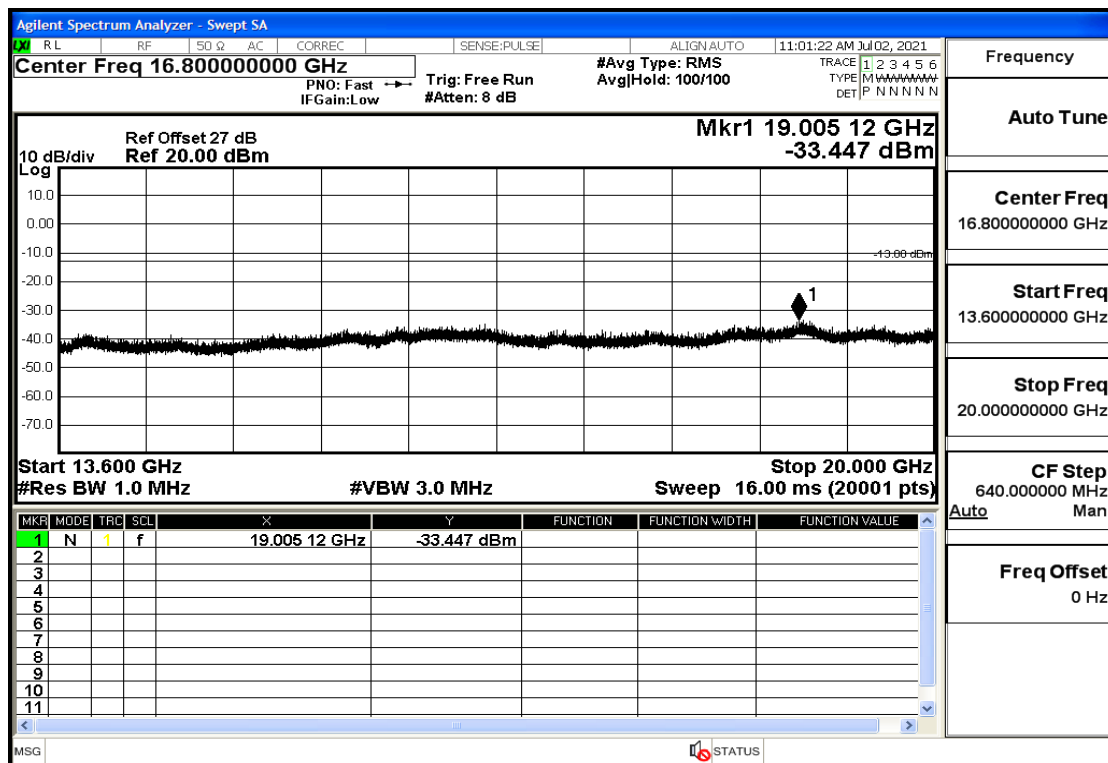

OB66-10-1745-QPSK-1#HIGH@13.6GHz-20GHz@Pass