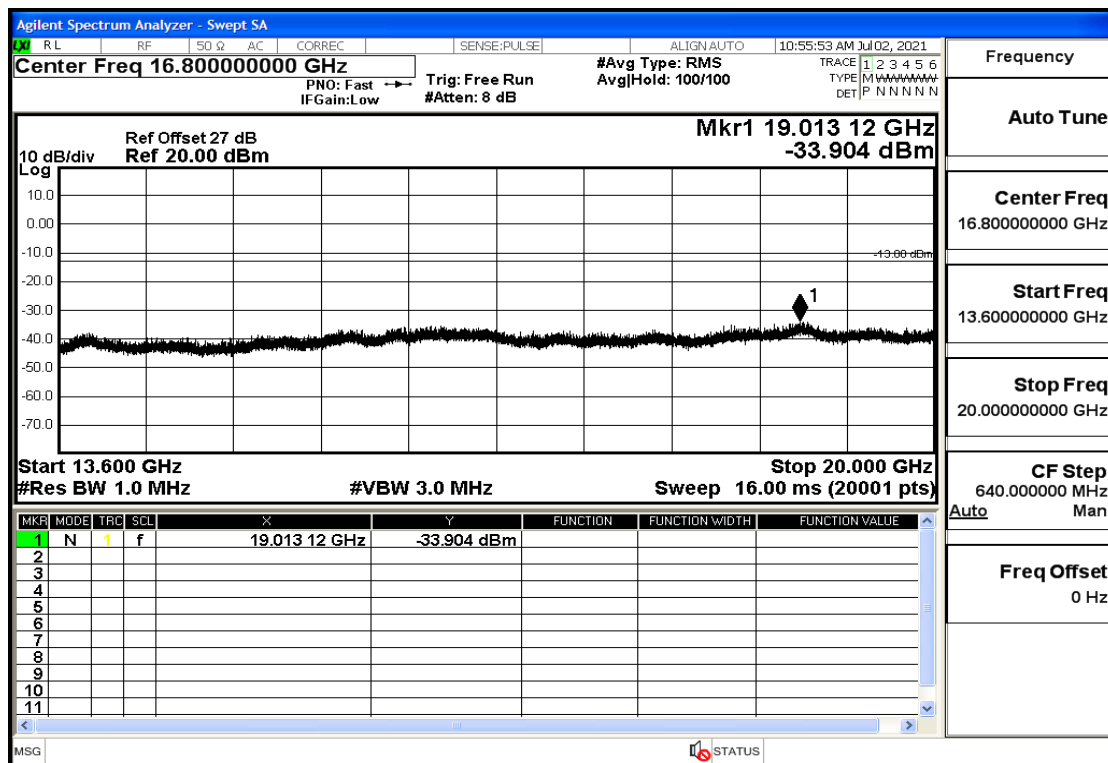

OB66-10-1715-QPSK-1#HIGH@13.6GHz-20GHz@Pass