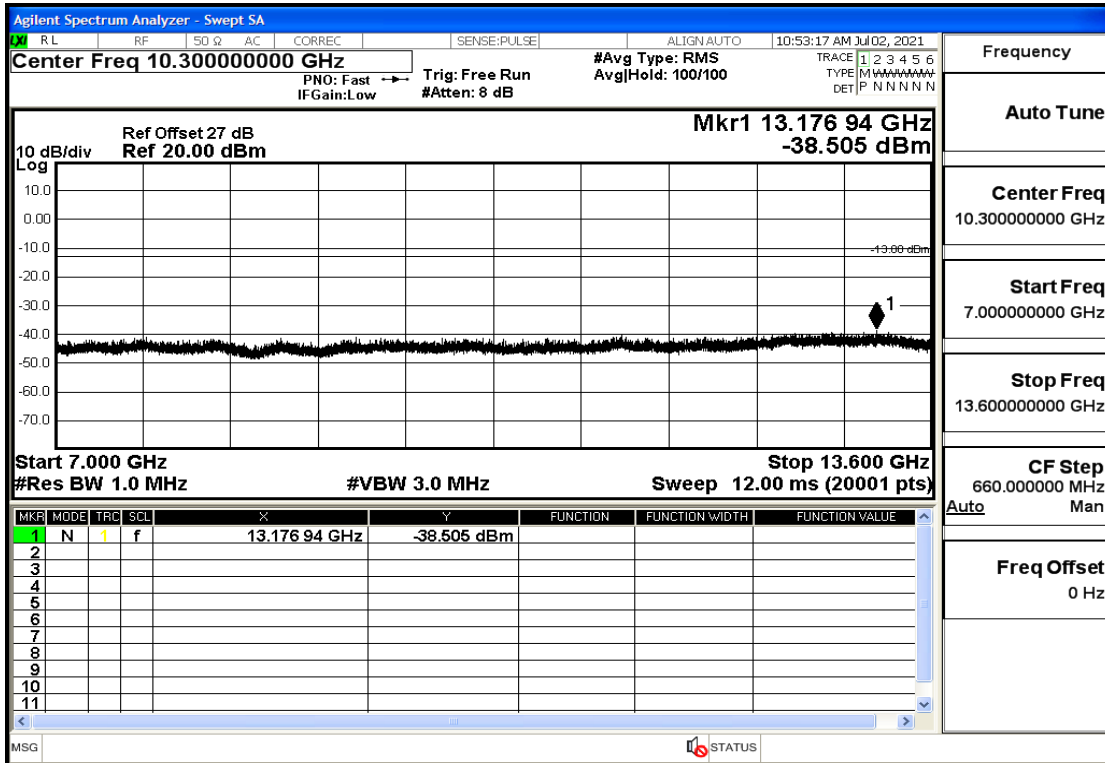

OB66-10-1715-QPSK-50#LOW@7GHz-13.6GHz@Pass