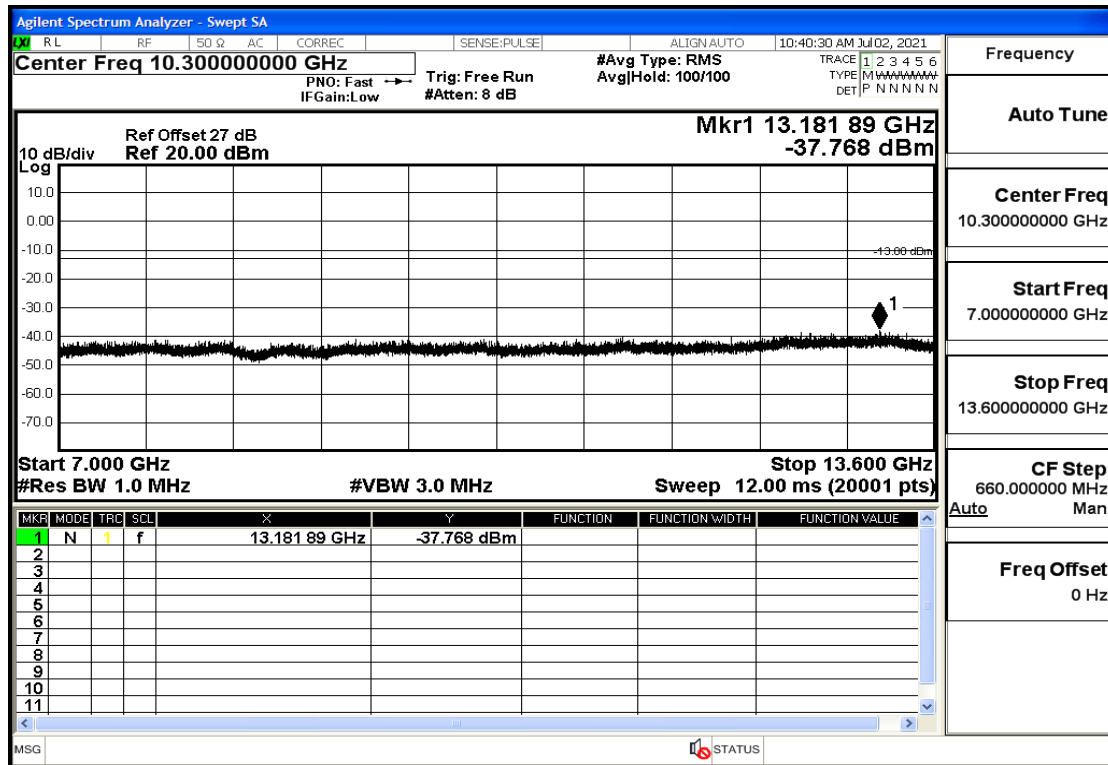

OB66-5-1712.5-QPSK-25#LOW@7GHz-13.6GHz@Pass