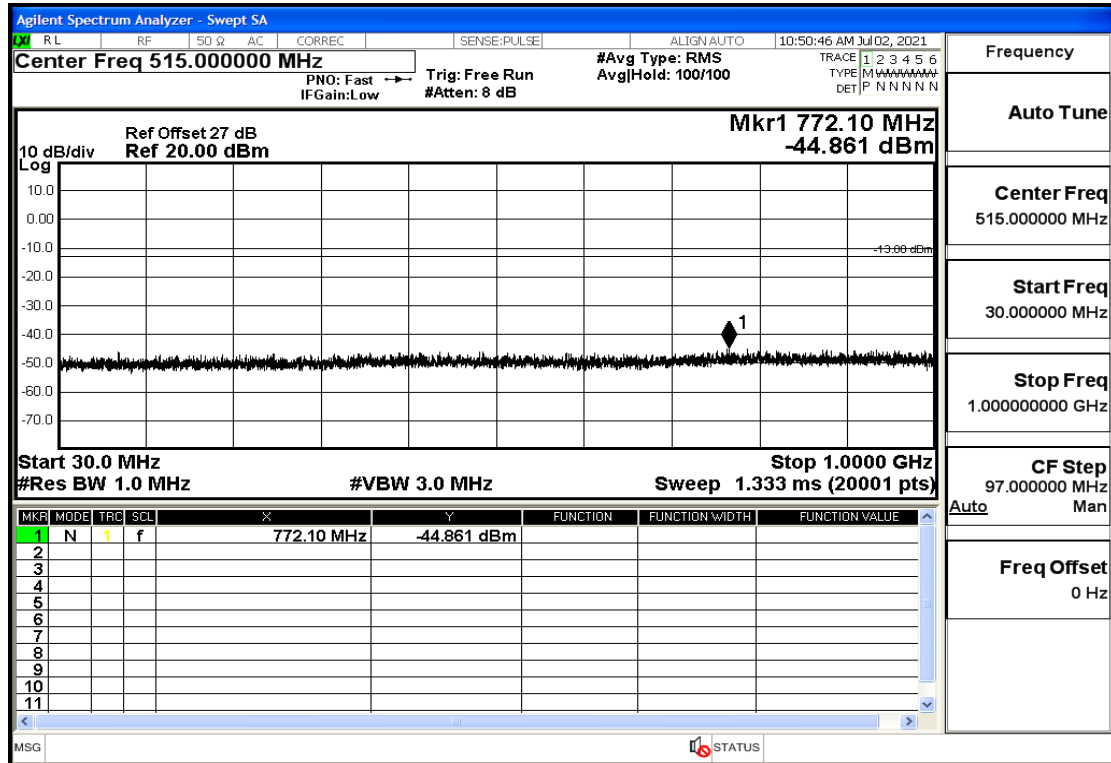

OB66-5-1777.5-QPSK-1#HIGH@30mHz-1GHz@Pass