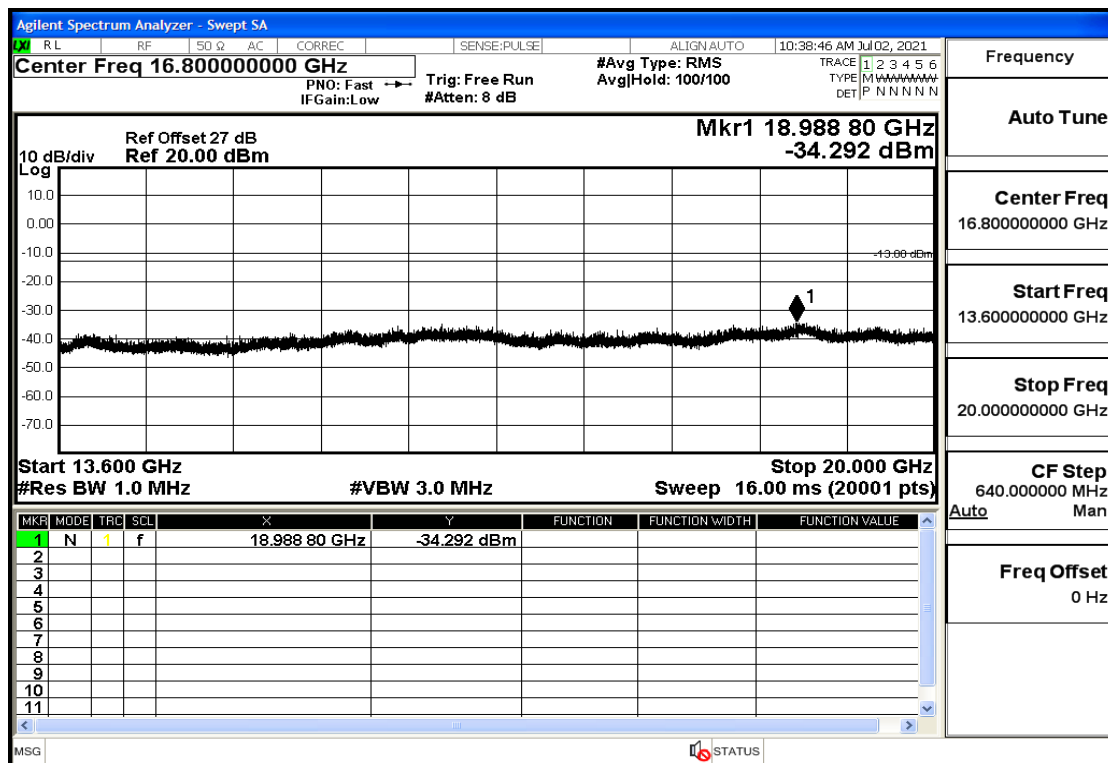

OB66-3-1778.5-QPSK-1#HIGH@30mHz-1GHz@Pass

OB66-3-1778.5-QPSK-1#HIGH@1GHz-7GHz@Pass

OB66-3-1778.5-QPSK-1#HIGH@7GHz-13.6GHz@Pass

OB66-3-1778.5-QPSK-1#HIGH@13.6GHz-20GHz@Pass

OB66-5-1712.5-QPSK-25#LOW@30mHz-1GHz@Pass