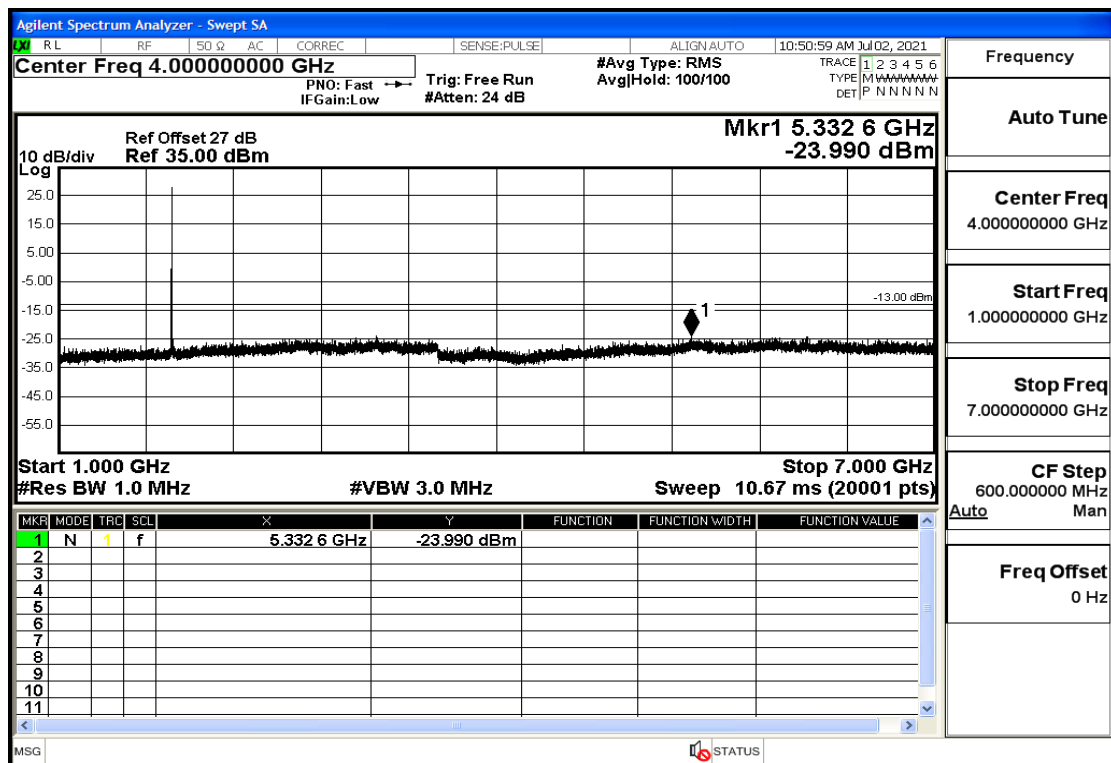

OB66-5-1777.5-QPSK-1#HIGH@1GHz-7GHz@Pass