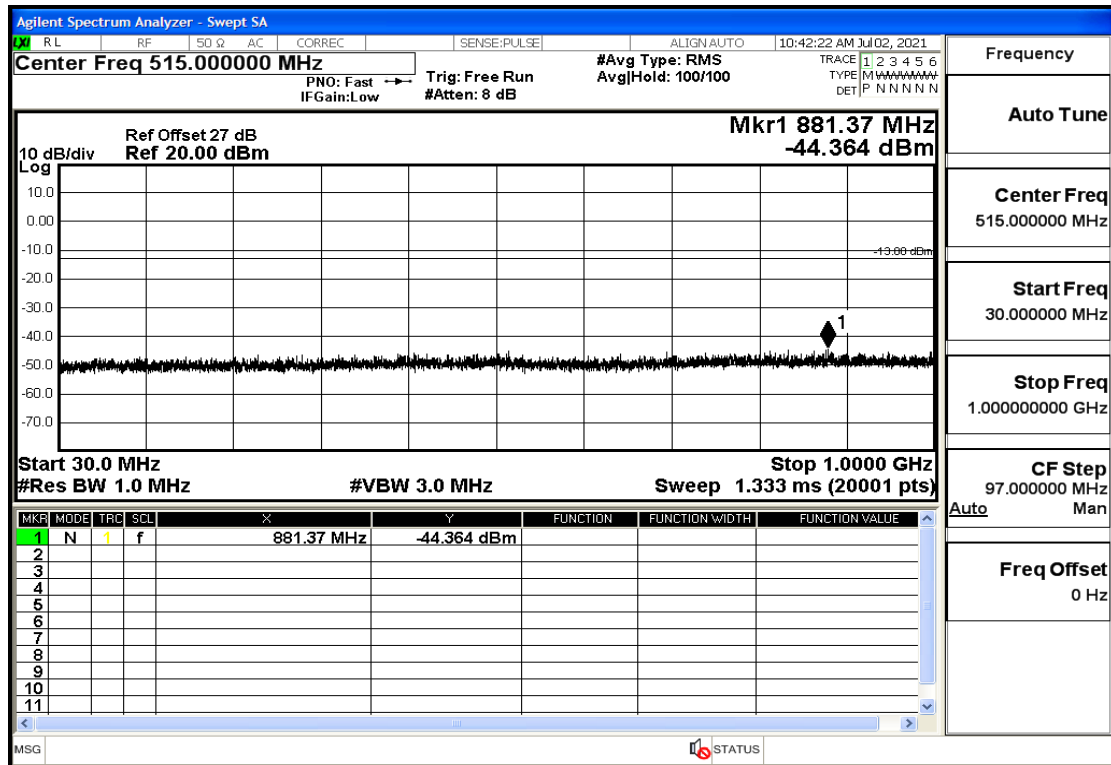

OB66-5-1712.5-QPSK-1#HIGH@30mHz-1GHz@Pass