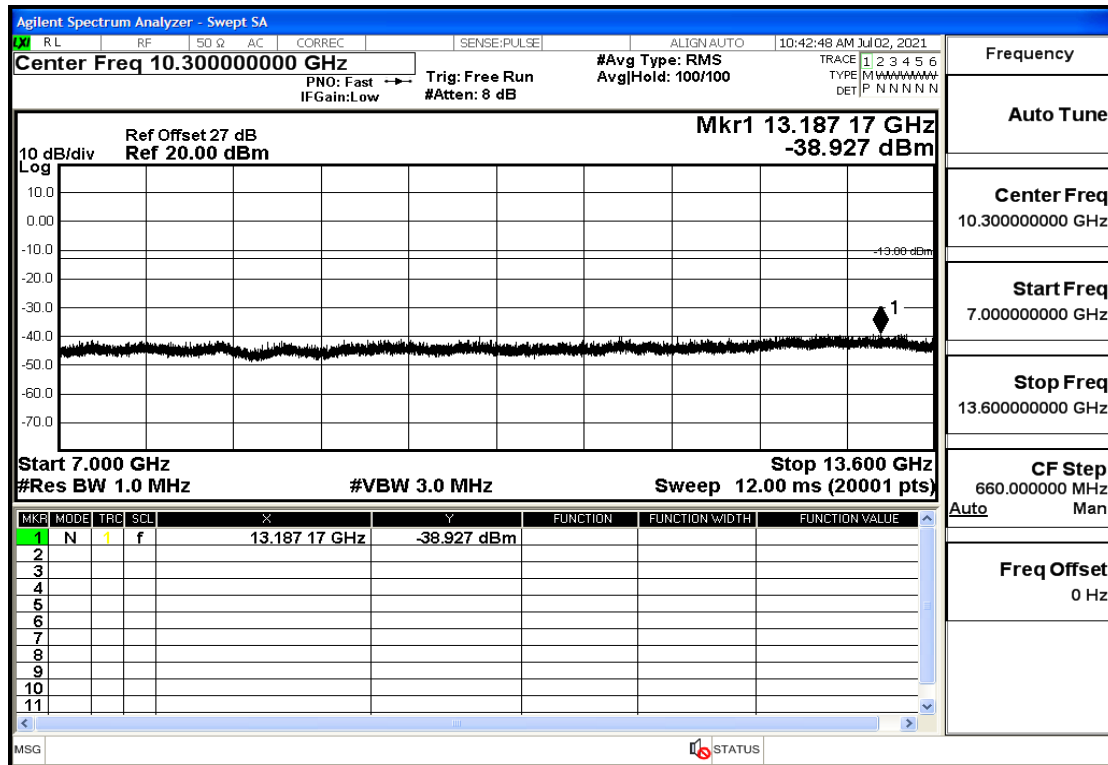

OB66-5-1712.5-QPSK-1#LOW@7GHz-13.6GHz@Pass

OB66-5-1712.5-QPSK-1#LOW@13.6GHz-20GHz@Pass

OB66-5-1712.5-QPSK-1#HIGH@30mHz-1GHz@Pass

OB66-5-1712.5-QPSK-1#HIGH@1GHz-7GHz@Pass

OB66-5-1712.5-QPSK-1#HIGH@7GHz-13.6GHz@Pass