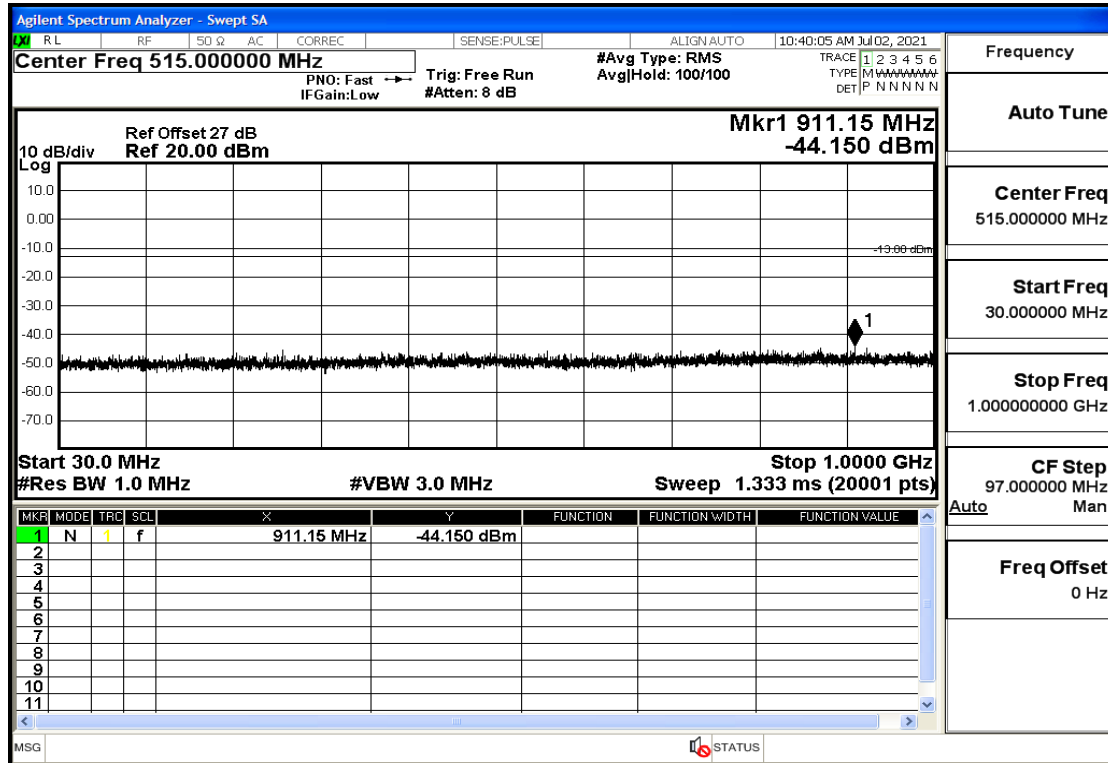

OB66-3-1778.5-QPSK-1#HIGH@30mHz-1GHz@Pass

OB66-3-1778.5-QPSK-1#HIGH@1GHz-7GHz@Pass

OB66-3-1778.5-QPSK-1#HIGH@7GHz-13.6GHz@Pass

OB66-3-1778.5-QPSK-1#HIGH@13.6GHz-20GHz@Pass

OB66-5-1712.5-QPSK-25#LOW@30mHz-1GHz@Pass