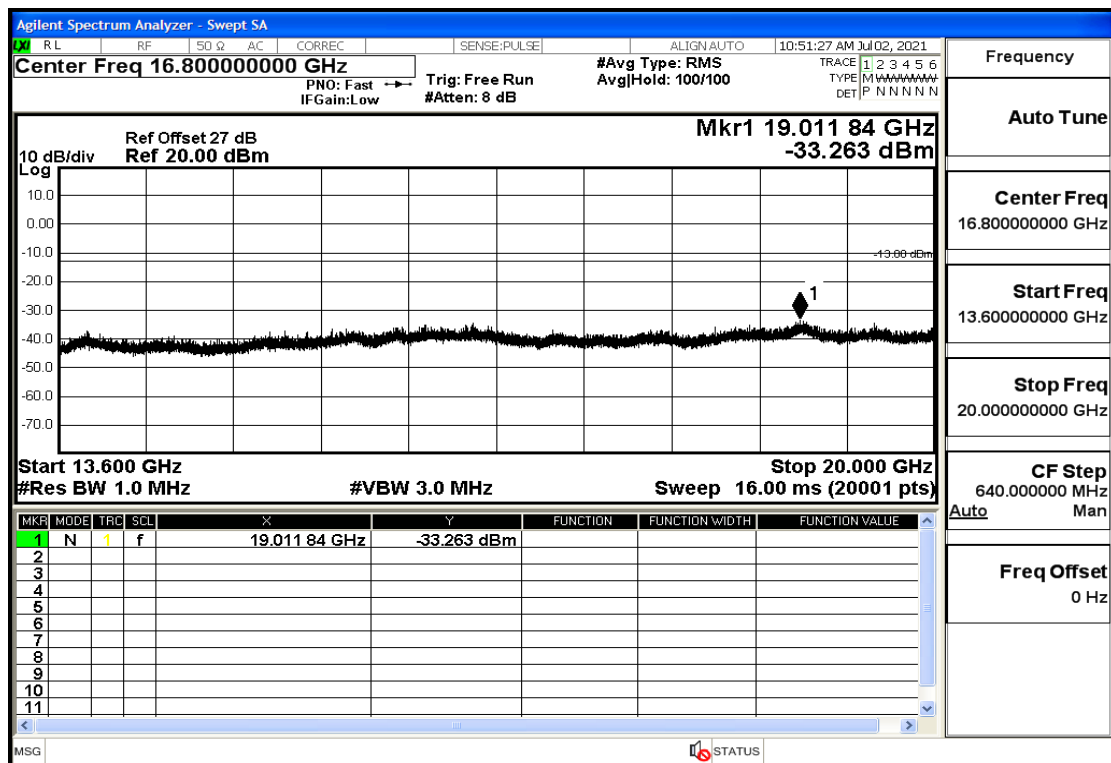

OB66-5-1777.5-QPSK-1#HIGH@30mHz-1GHz@Pass

OB66-5-1777.5-QPSK-1#HIGH@1GHz-7GHz@Pass

OB66-5-1777.5-QPSK-1#HIGH@7GHz-13.6GHz@Pass

OB66-5-1777.5-QPSK-1#HIGH@13.6GHz-20GHz@Pass

OB66-10-1715-QPSK-50#LOW@30mHz-1GHz@Pass