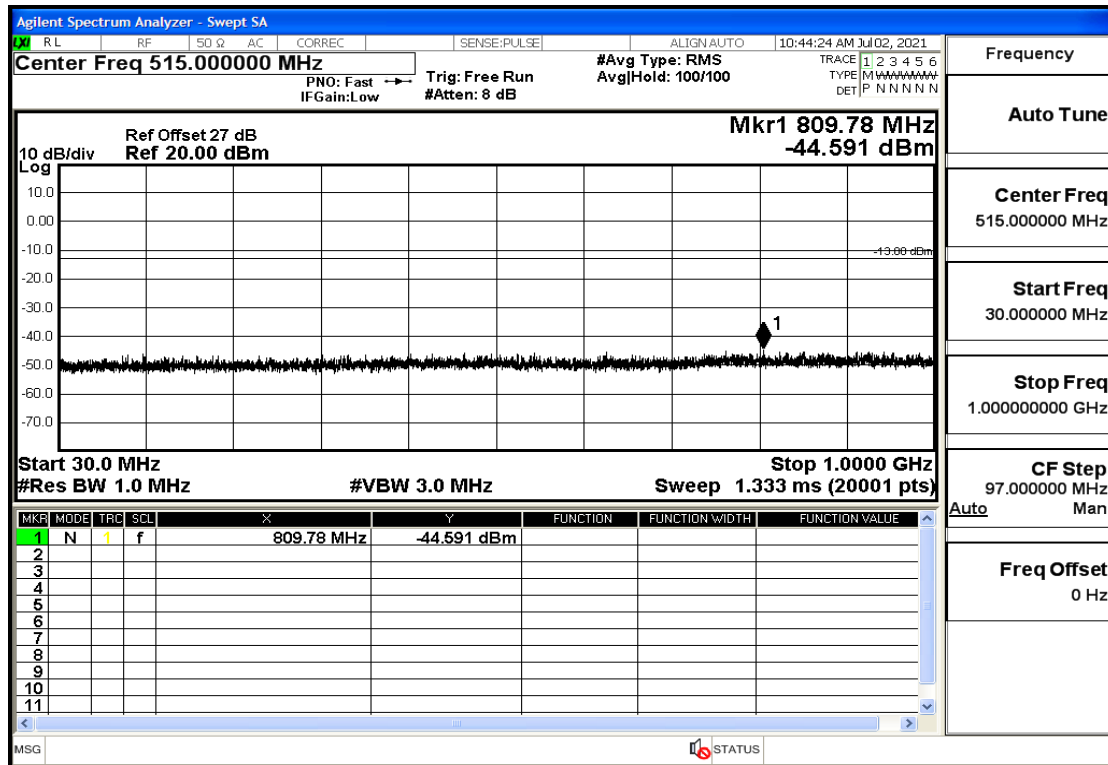

OB66-5-1745-QPSK-25#LOW@30MHz-1GHz@Pass