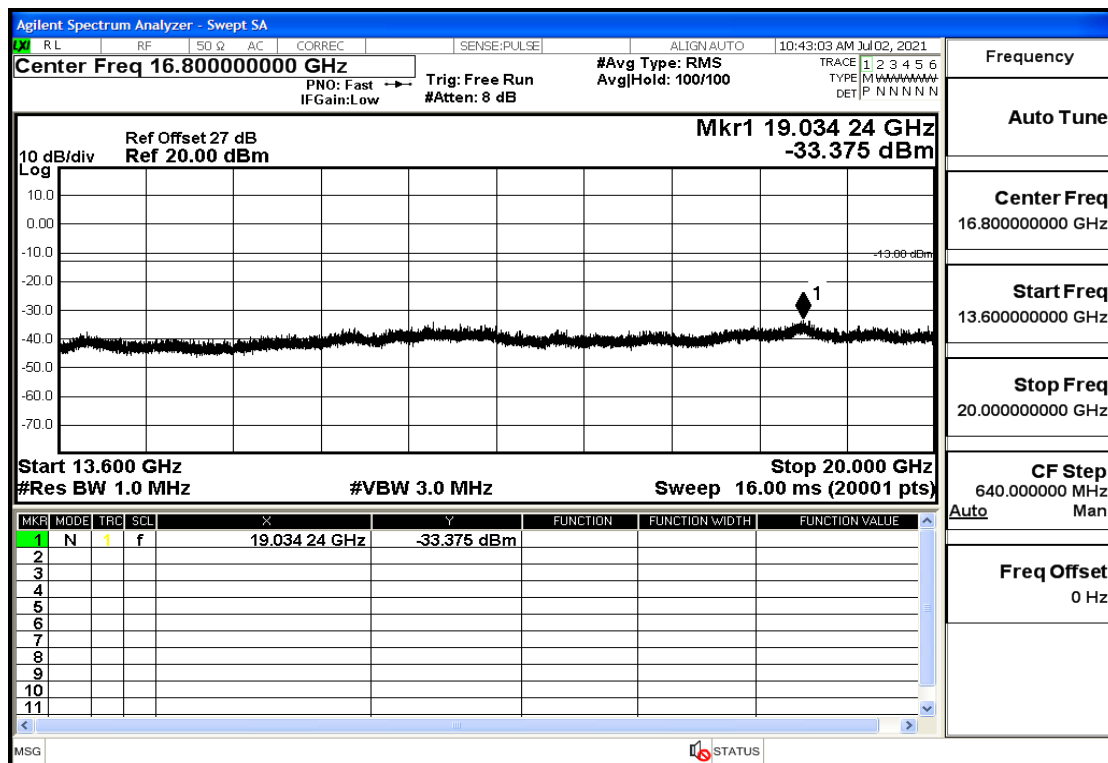

OB66-5-1712.5-QPSK-1#HIGH@13.6GHz-20GHz@Pass