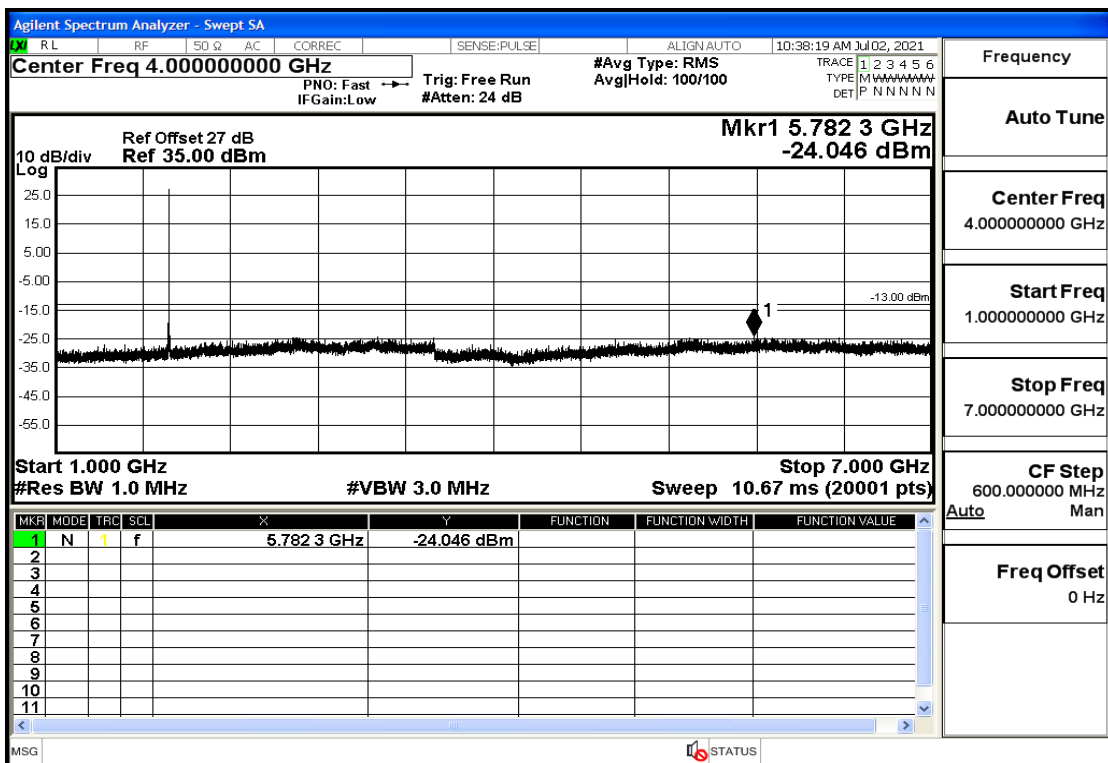

OB66-3-1778.5-QPSK-1#HIGH@1GHz-7GHz@Pass