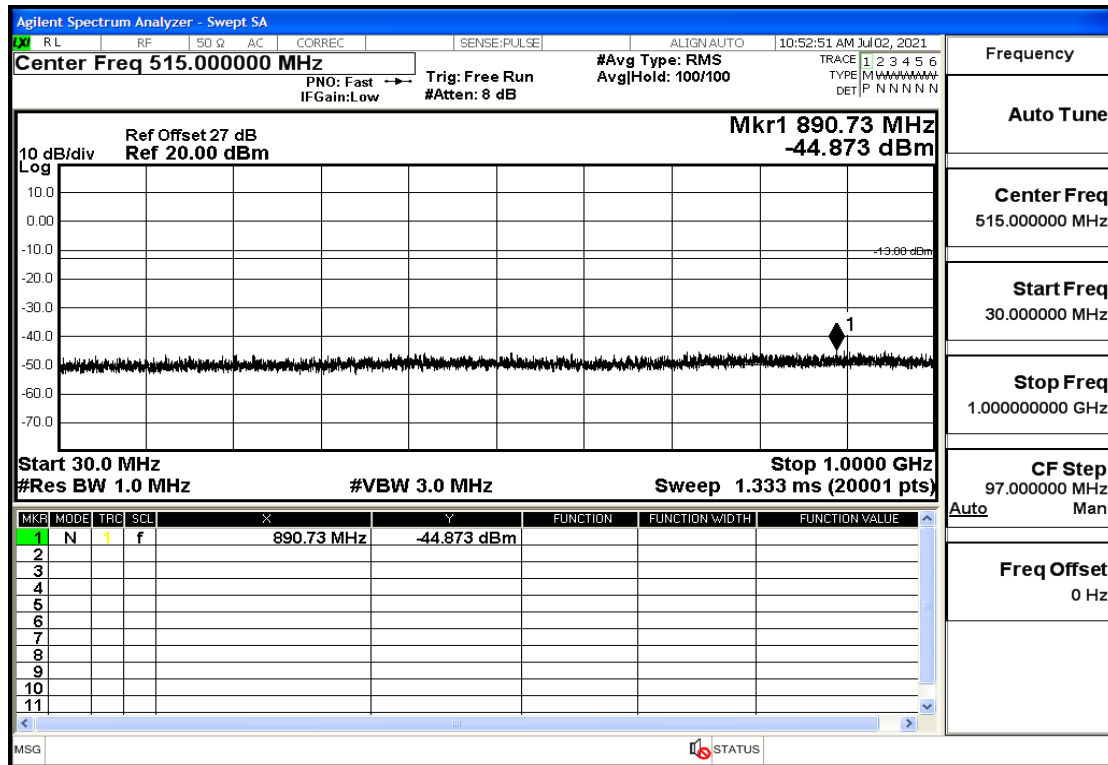

OB66-5-1777.5-QPSK-1#HIGH@30mHz-1GHz@Pass

OB66-5-1777.5-QPSK-1#HIGH@1GHz-7GHz@Pass

OB66-5-1777.5-QPSK-1#HIGH@7GHz-13.6GHz@Pass

OB66-5-1777.5-QPSK-1#HIGH@13.6GHz-20GHz@Pass

OB66-10-1715-QPSK-50#LOW@30mHz-1GHz@Pass