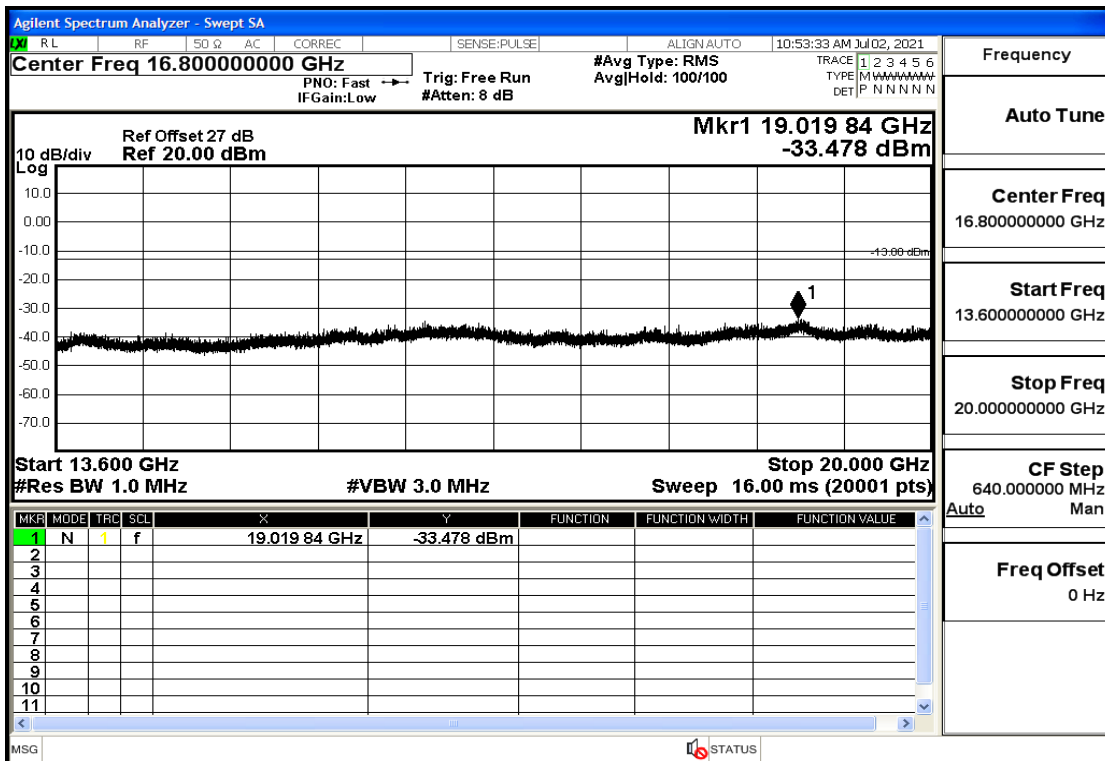

OB66-10-1715-QPSK-50#LOW@13.6GHz-20GHz@Pass