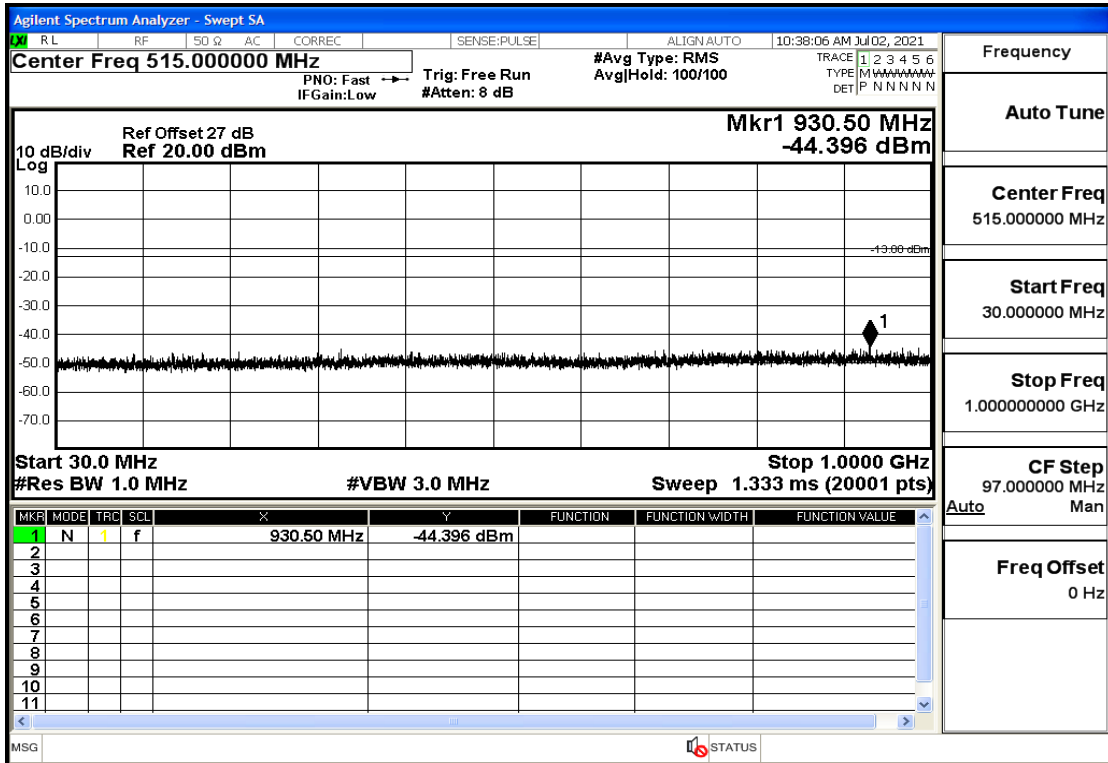

OB66-3-1778.5-QPSK-1#HIGH@30mHz-1GHz@Pass