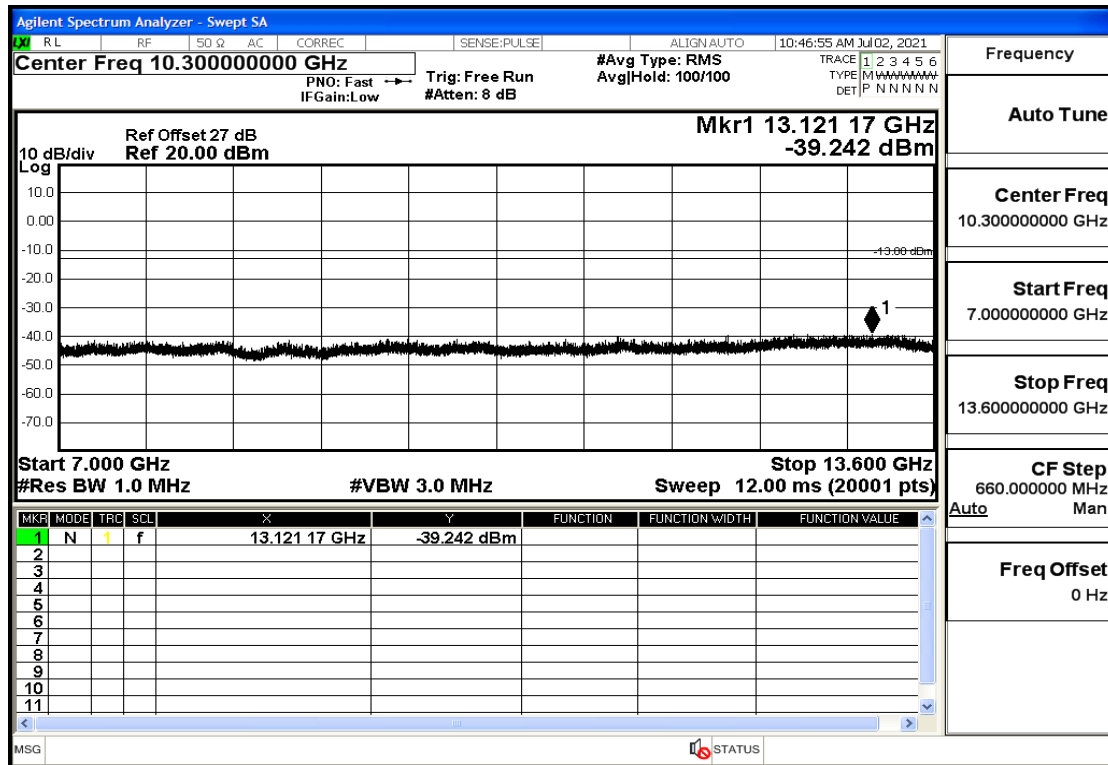

OB66-5-1745-QPSK-1#HIGH@7GHz-13.6GHz@Pass