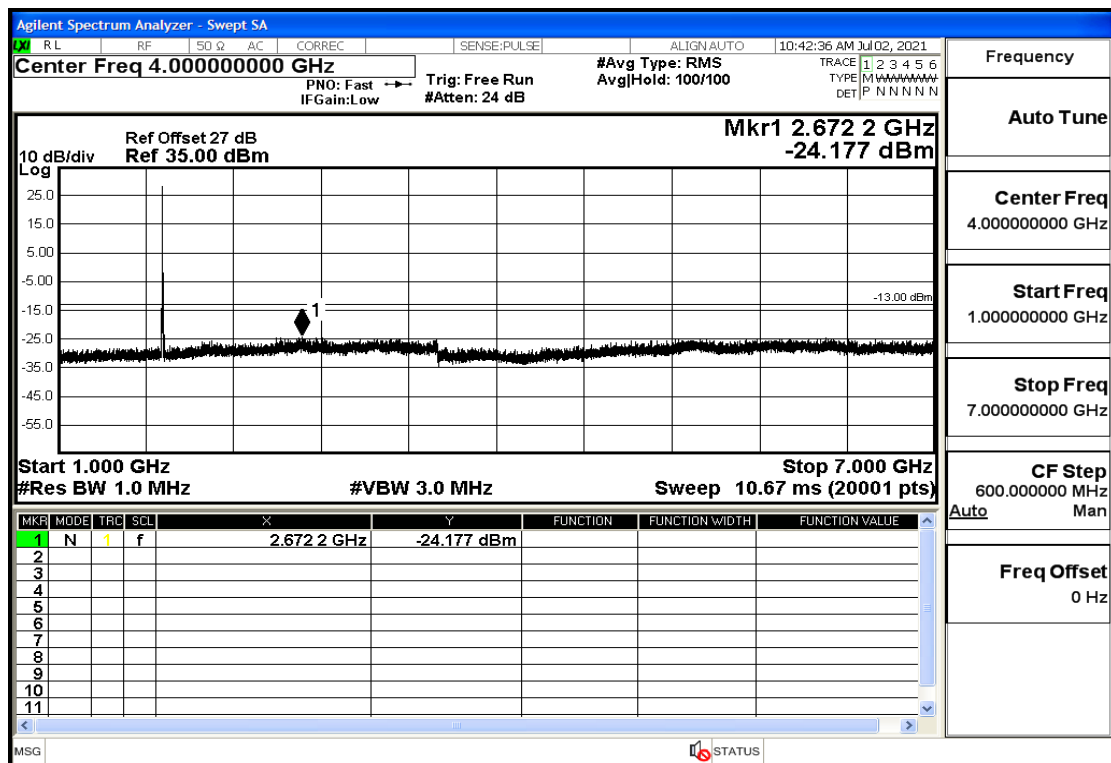

OB66-5-1712.5-QPSK-1#LOW@7GHz-13.6GHz@Pass

OB66-5-1712.5-QPSK-1#LOW@13.6GHz-20GHz@Pass

OB66-5-1712.5-QPSK-1#HIGH@30mHz-1GHz@Pass

OB66-5-1712.5-QPSK-1#HIGH@1GHz-7GHz@Pass

OB66-5-1712.5-QPSK-1#HIGH@7GHz-13.6GHz@Pass