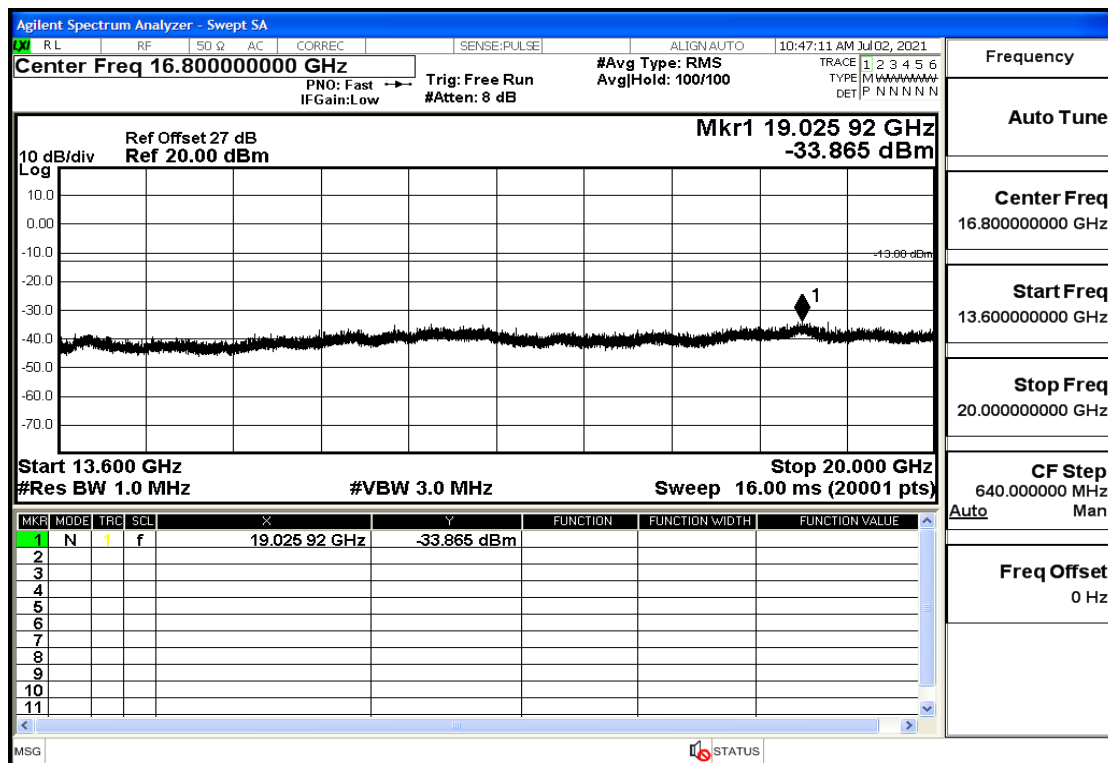

OB66-5-1745-QPSK-1#HIGH@13.6GHz-20GHz@Pass