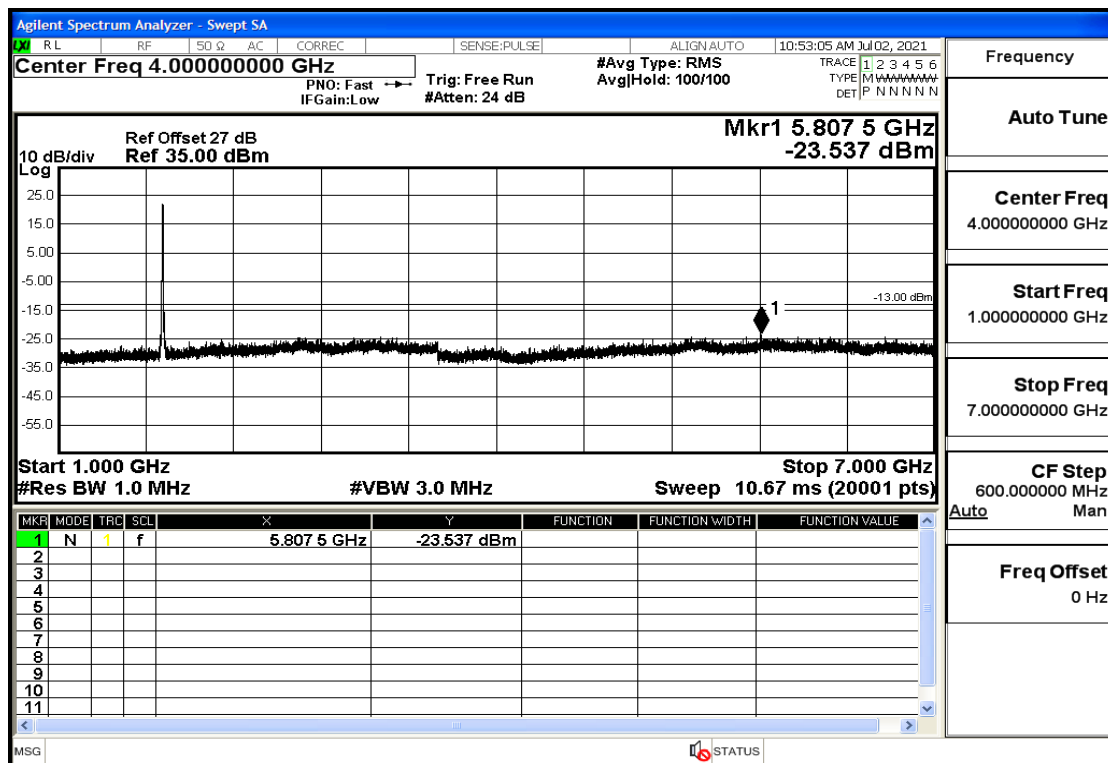

OB66-10-1715-QPSK-50#LOW@1GHz-7GHz@Pass