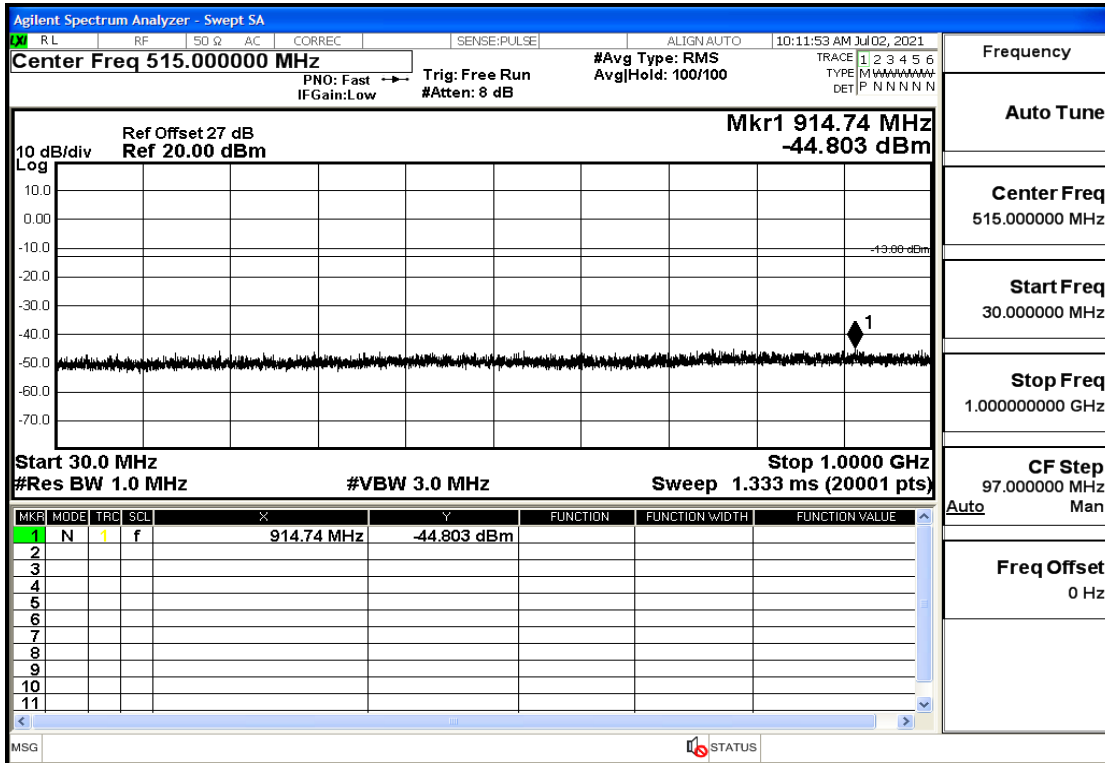

OB66-1.4-1710.7-QPSK-6#LOW@30mHz-1GHz@Pass