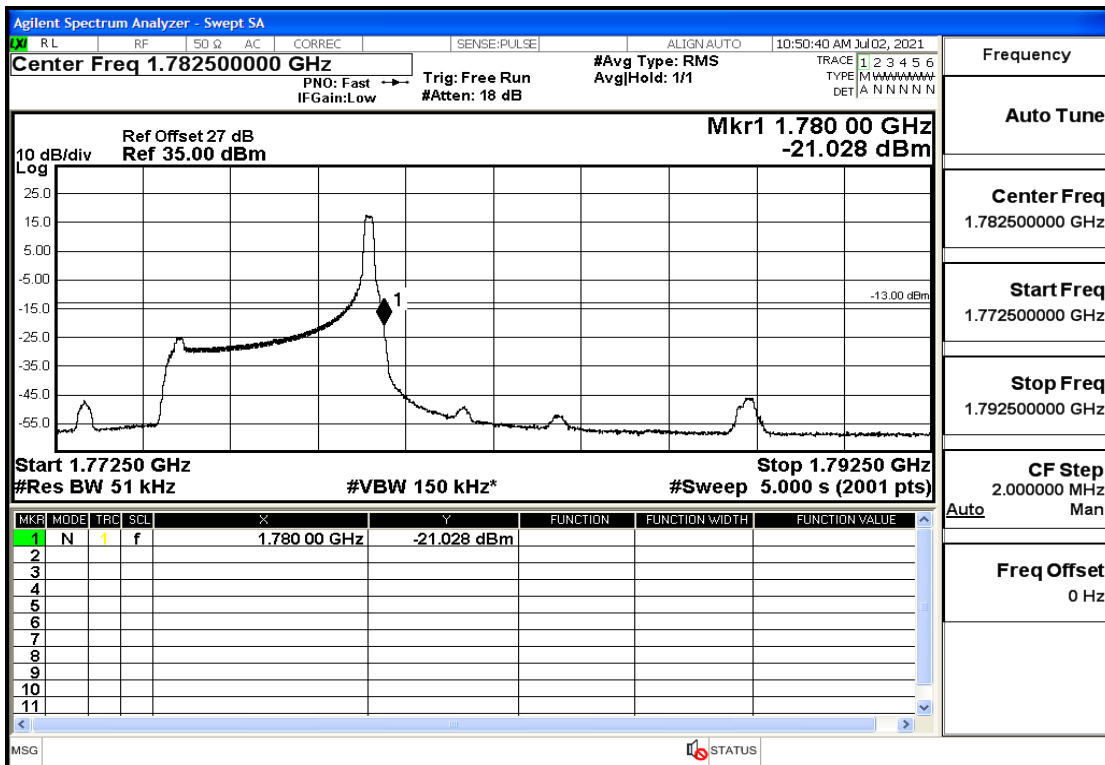

Band66-5-1777.5-QPSK-1#HIGH@Pass