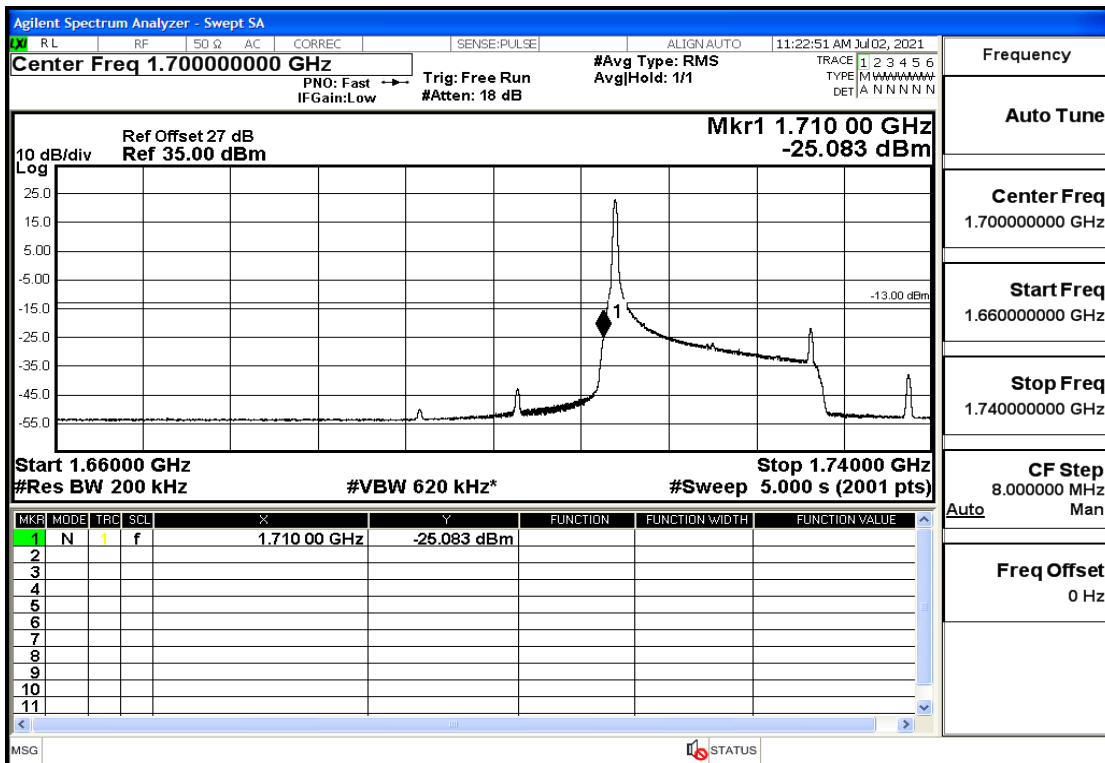

Band66-20-1720-QPSK-1#LOW@Pass

Frequency	
Auto Tune	
Center Freq	1.70000000 GHz
Start Freq	1.66000000 GHz
Stop Freq	1.74000000 GHz
CF Step	8.000000 MHz
Auto	Man
Freq Offset	0 Hz