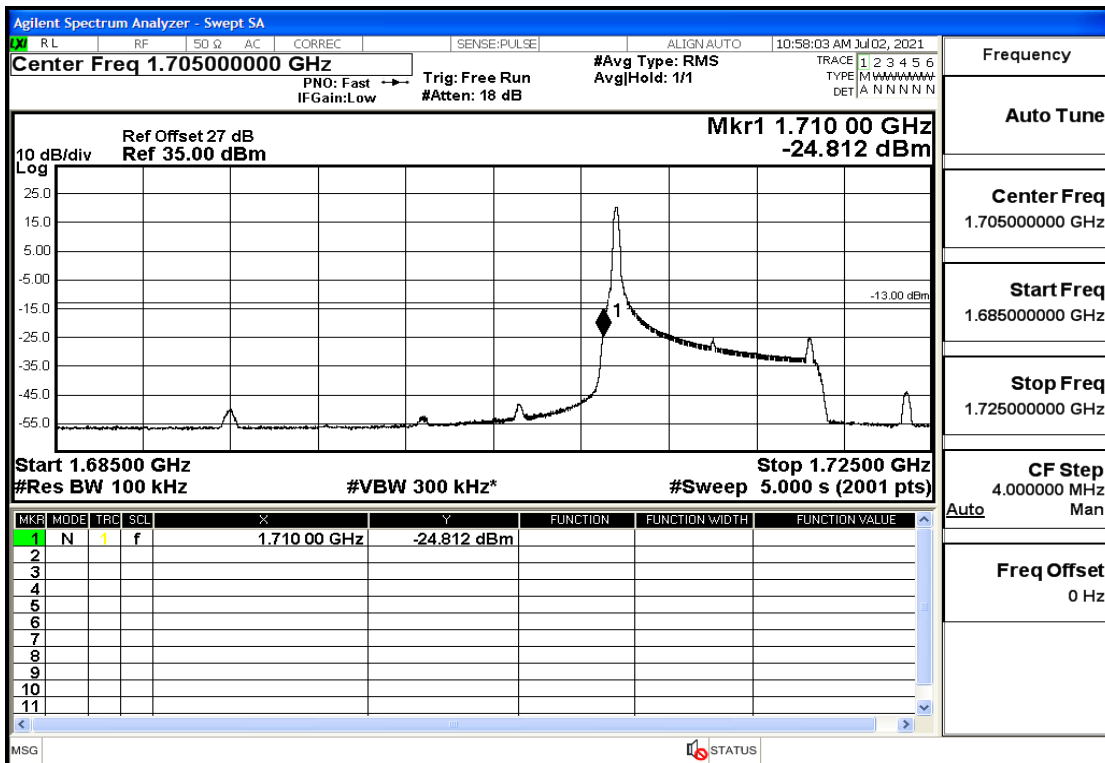

Band66-10-1715-16QAM-1#LOW@Pass