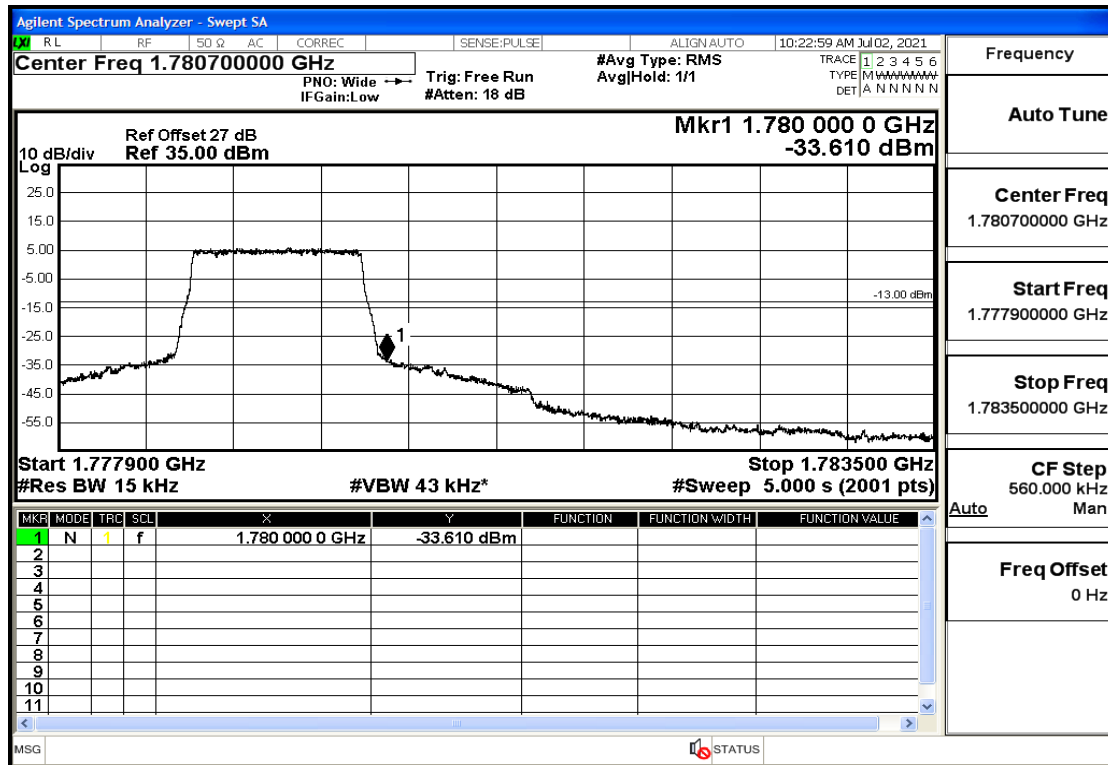

Band66-1.4-1779.3-QPSK-6#LOW@Pass