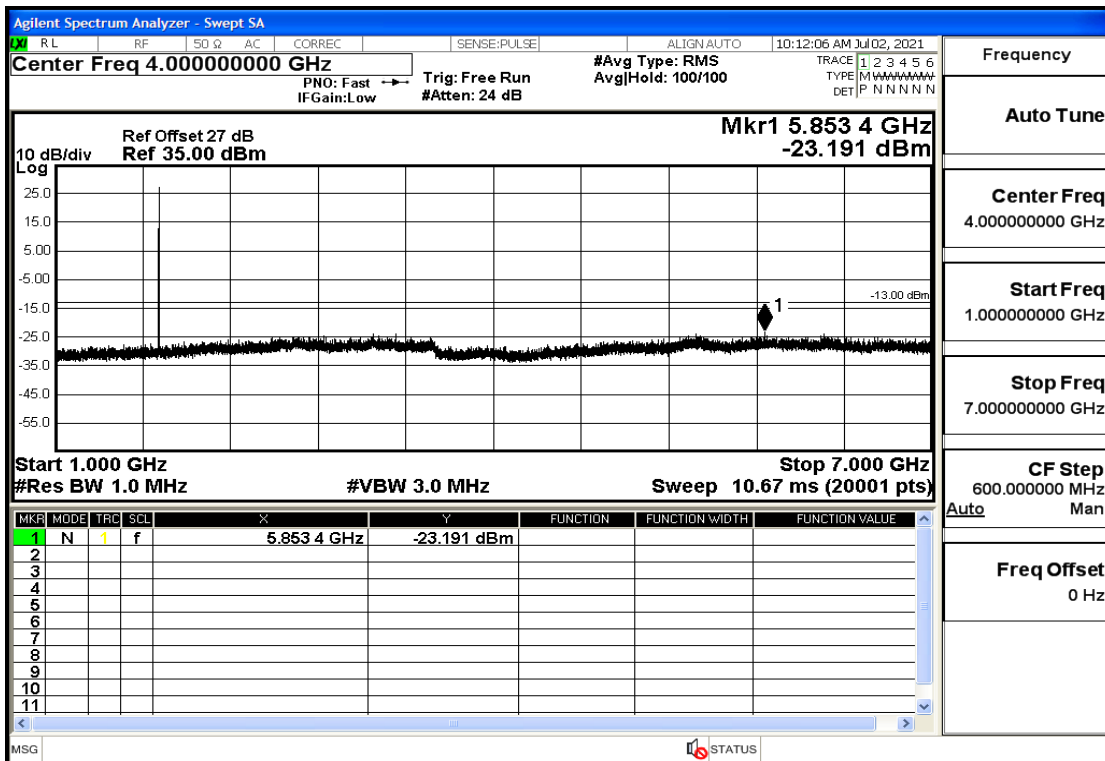

OB66-1.4-1710.7-QPSK-6#LOW@1GHz-7GHz@Pass