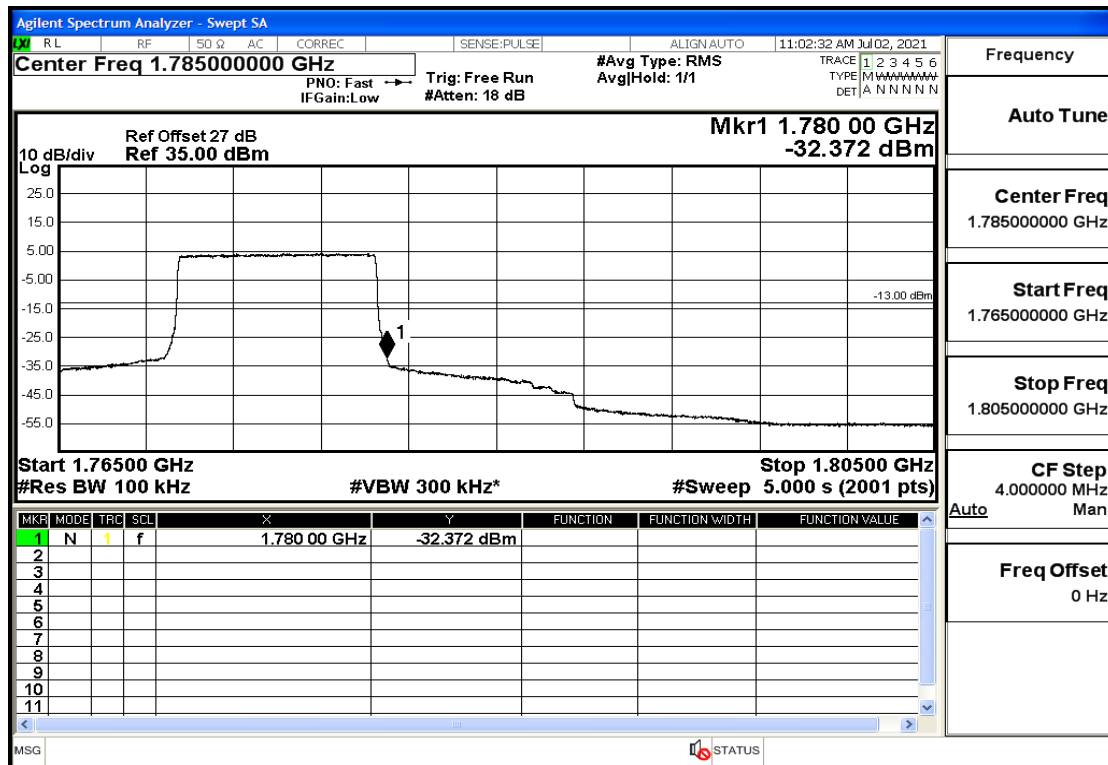

## RF Test Data for LTE (Conducted Measurement)

**Product Name: Mobile phone**

**Trade Mark: PCD**

**Test Model: P40**

**Sample ID: TZ210602336-1#**

**FCC ID: 2ALJJP40**

Band66-5-1777.5-QPSK-1#HIGH@Pass

Band66-5-1777.5-16QAM-1#HIGH@Pass

Band66-10-1715-QPSK-50#LOW@Pass

Band66-10-1715-QPSK-1#LOW@Pass

Band66-10-1715-16QAM-50#LOW@Pass

Band66-10-1715-16QAM-1#LOW@Pass

Band66-10-1775-QPSK-50#LOW@Pass