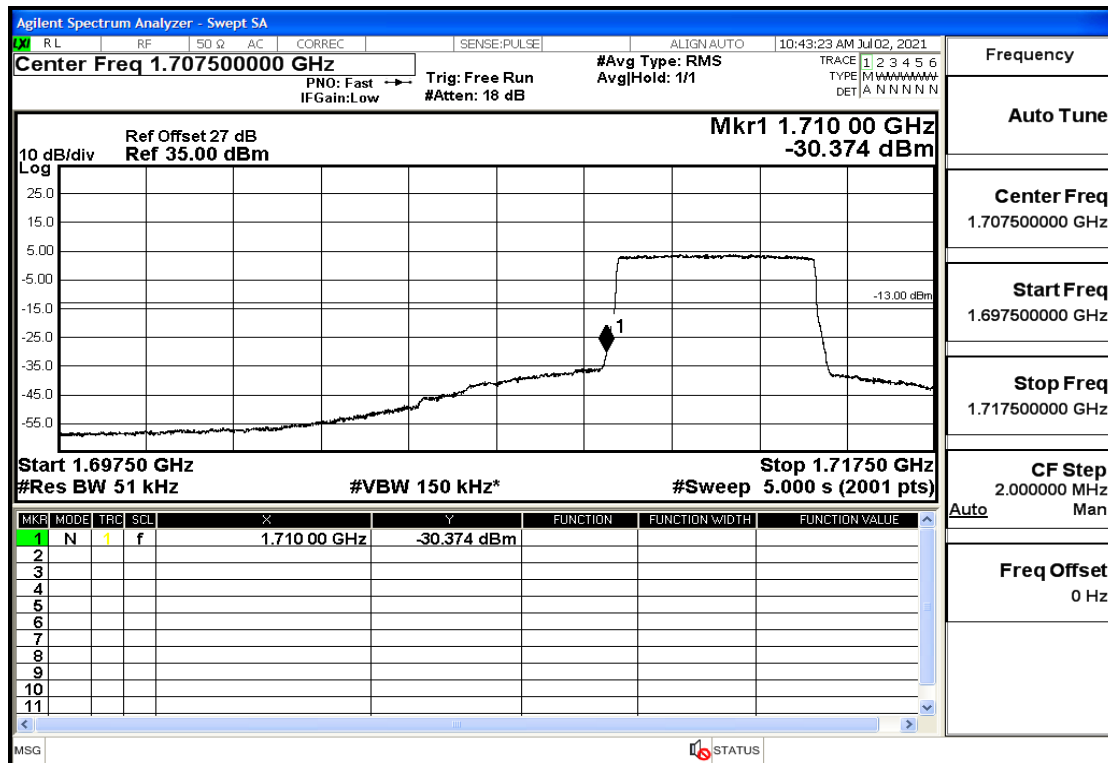

Band66-5-1712.5-16QAM-25#LOW@Pass