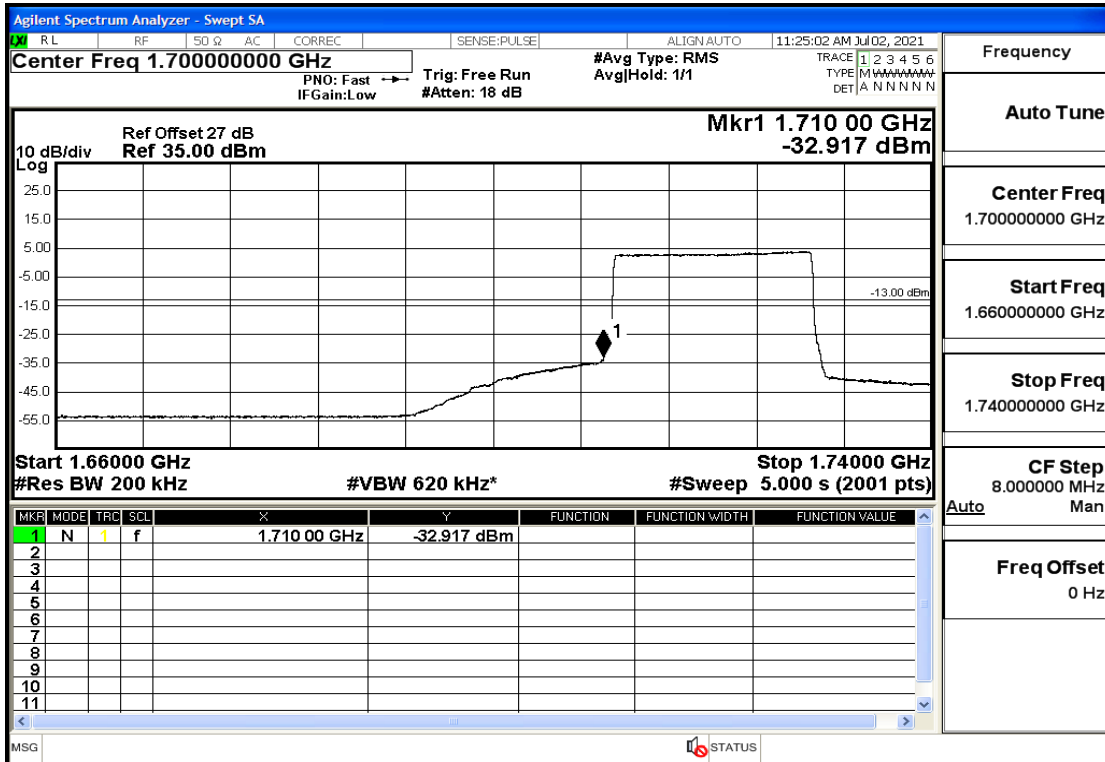

Band66-15-1772.5-QPSK-1#HIGH@Pass

Band66-15-1772.5-16QAM-1#HIGH@Pass

Band66-20-1720-QPSK-100#LOW@Pass

Frequency	
Auto Tune	
Center Freq	1.70000000 GHz
Start Freq	1.66000000 GHz
Stop Freq	1.74000000 GHz
CF Step	8.000000 MHz
Auto	Man
Freq Offset	0 Hz

Band66-20-1720-QPSK-1#LOW@Pass

Frequency	
Auto Tune	
Center Freq	1.70000000 GHz
Start Freq	1.66000000 GHz
Stop Freq	1.74000000 GHz
CF Step	8.000000 MHz
Auto	Man
Freq Offset	0 Hz

Band66-20-1720-16QAM-100#LOW@Pass