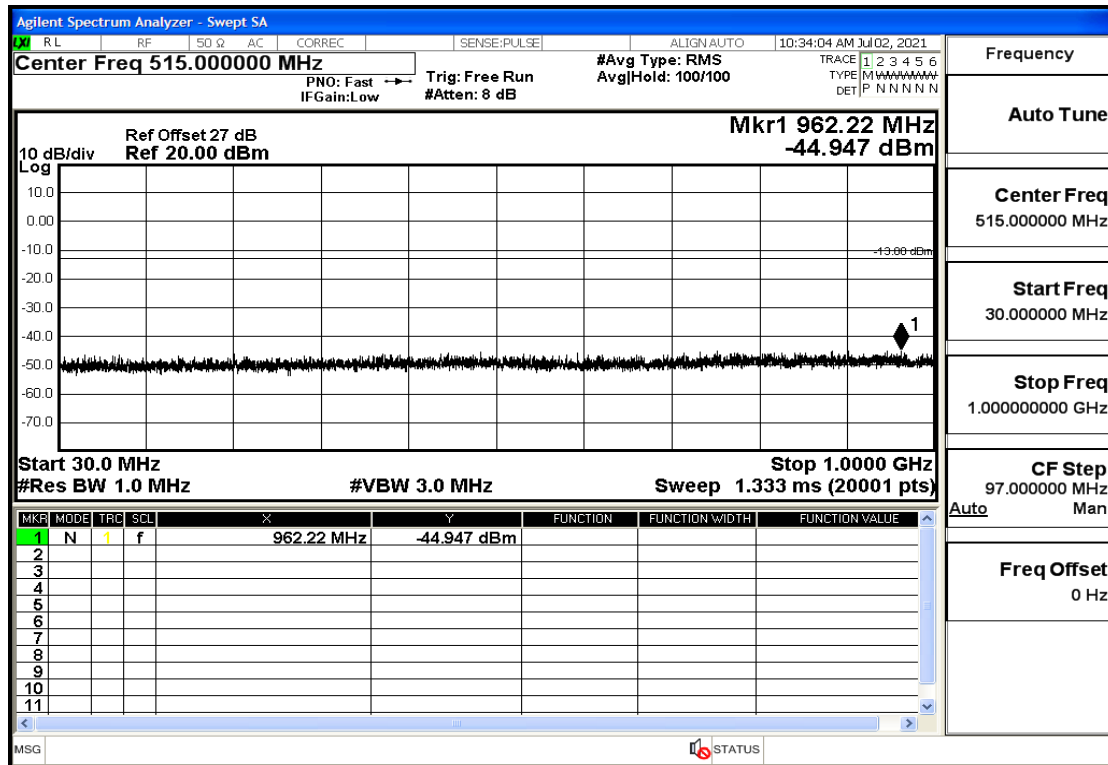

OB66-3-1745-QPSK-1#HIGH@30mHz-1GHz@Pass