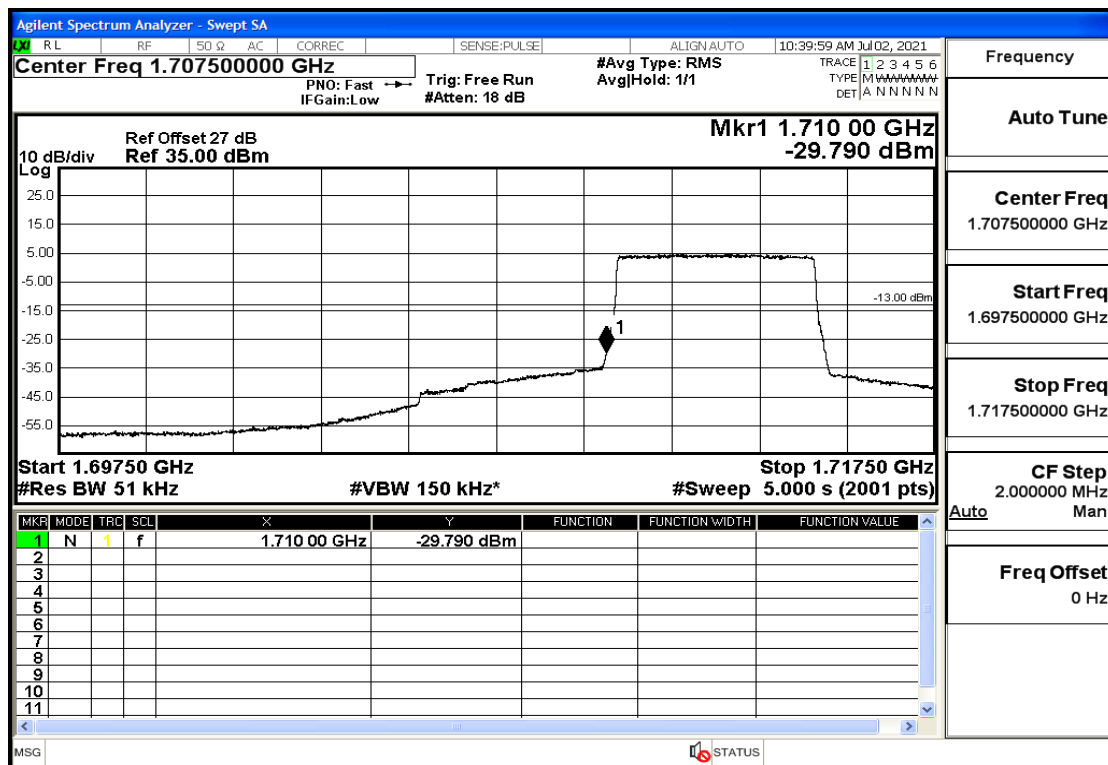

Band66-5-1712.5-QPSK-25#LOW@Pass