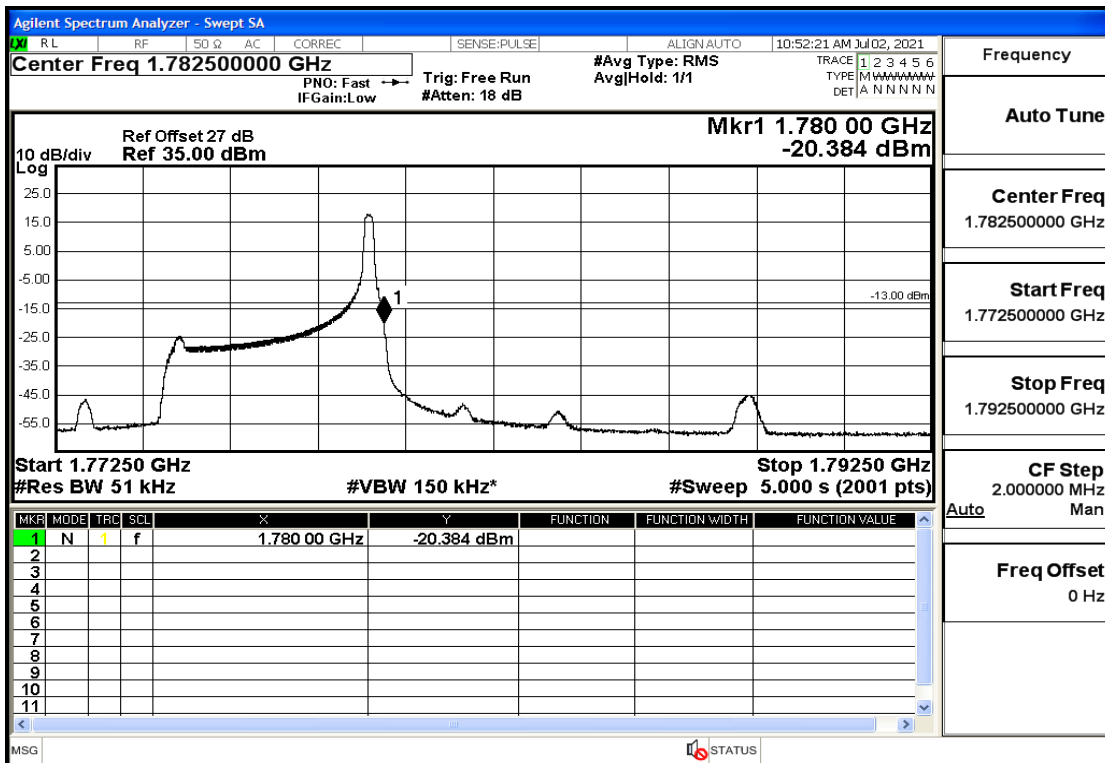

Band66-5-1777.5-16QAM-1#HIGH@Pass