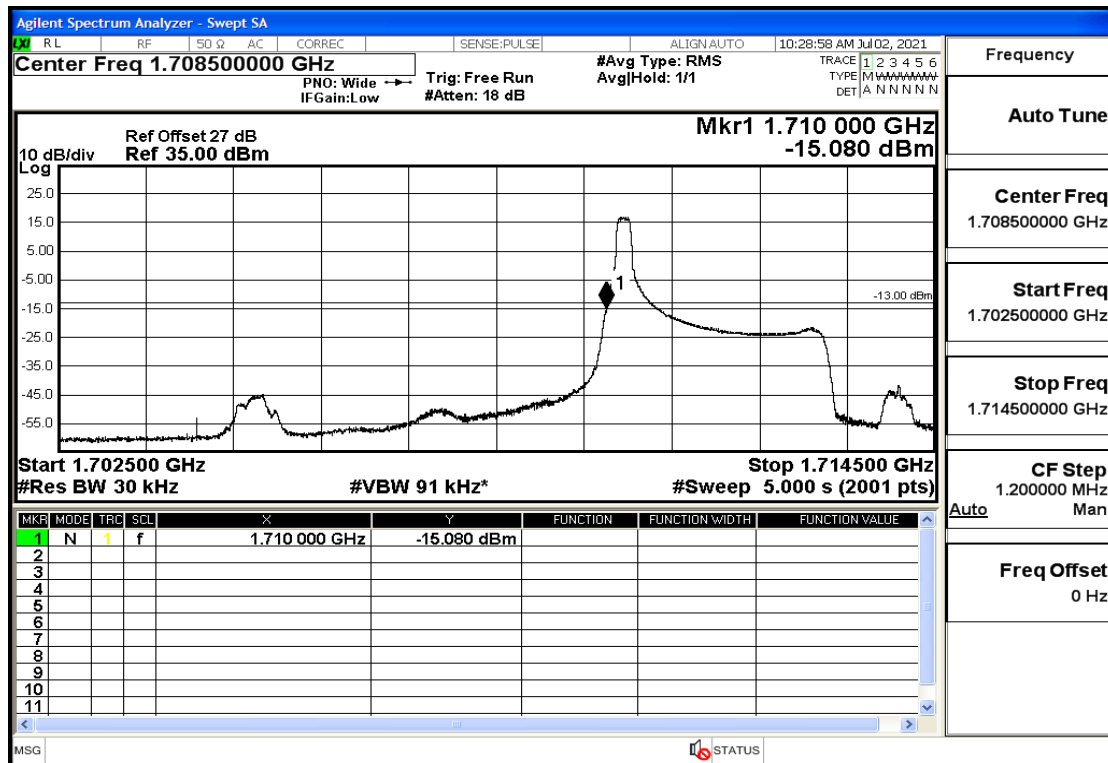

Band66-3-1711.5-QPSK-1#LOW@Pass