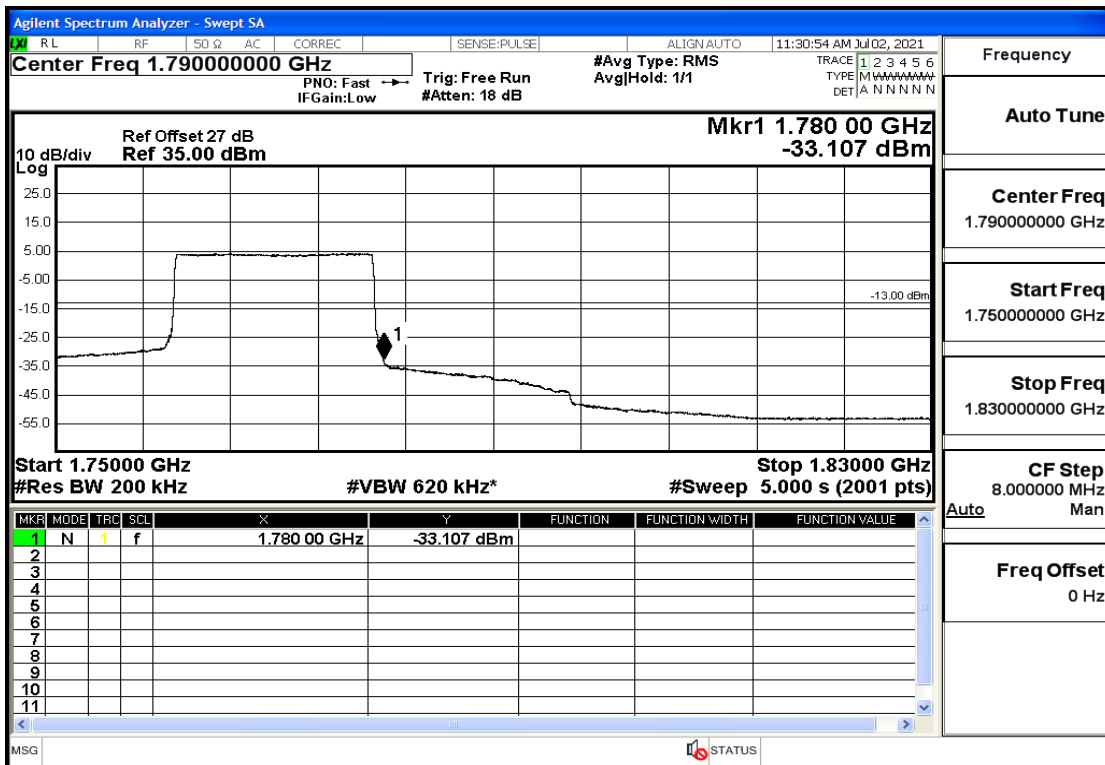

Band66-20-1770-QPSK-100#LOW@Pass