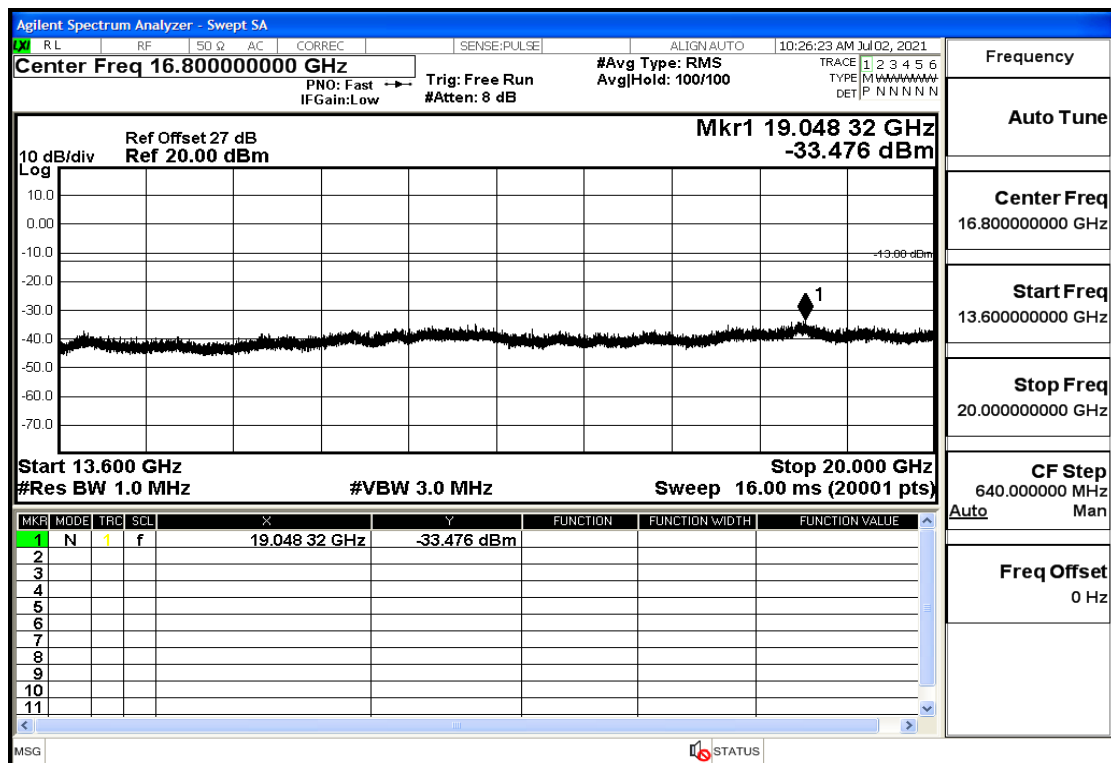

OB66-1.4-1779.3-QPSK-1#HIGH@13.6GHz-20GHz@Pass