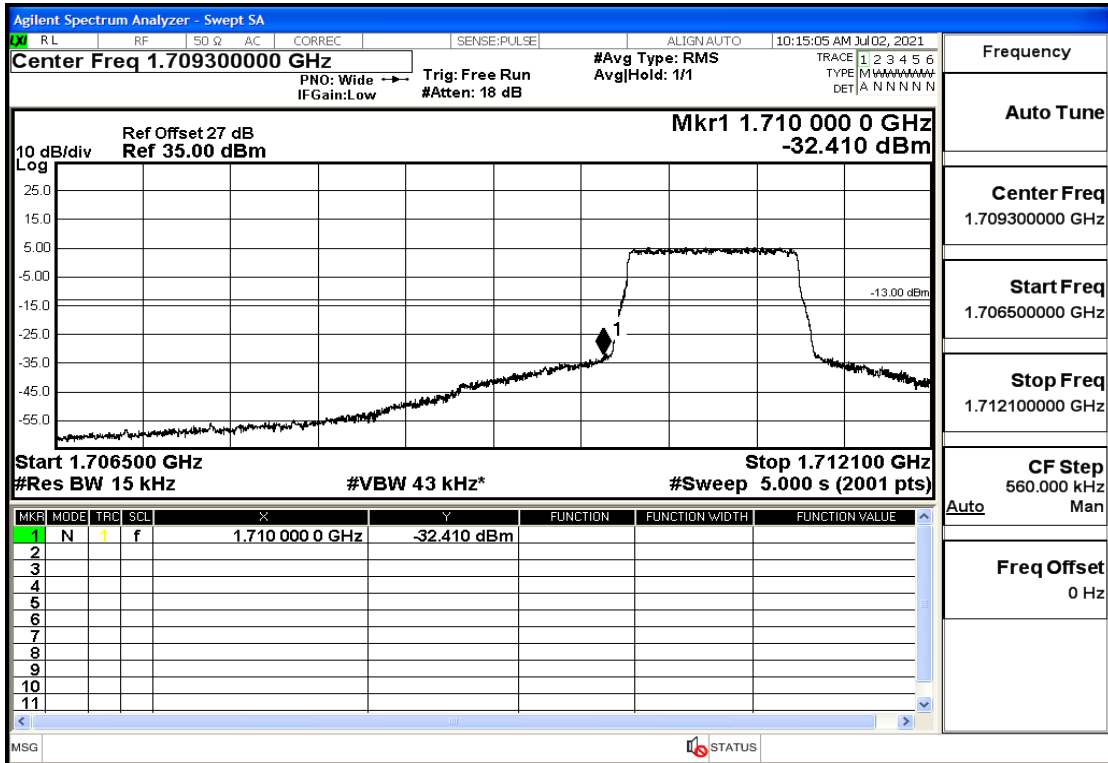

Band66-1.4-1710.7-16QAM-6#LOW@Pass