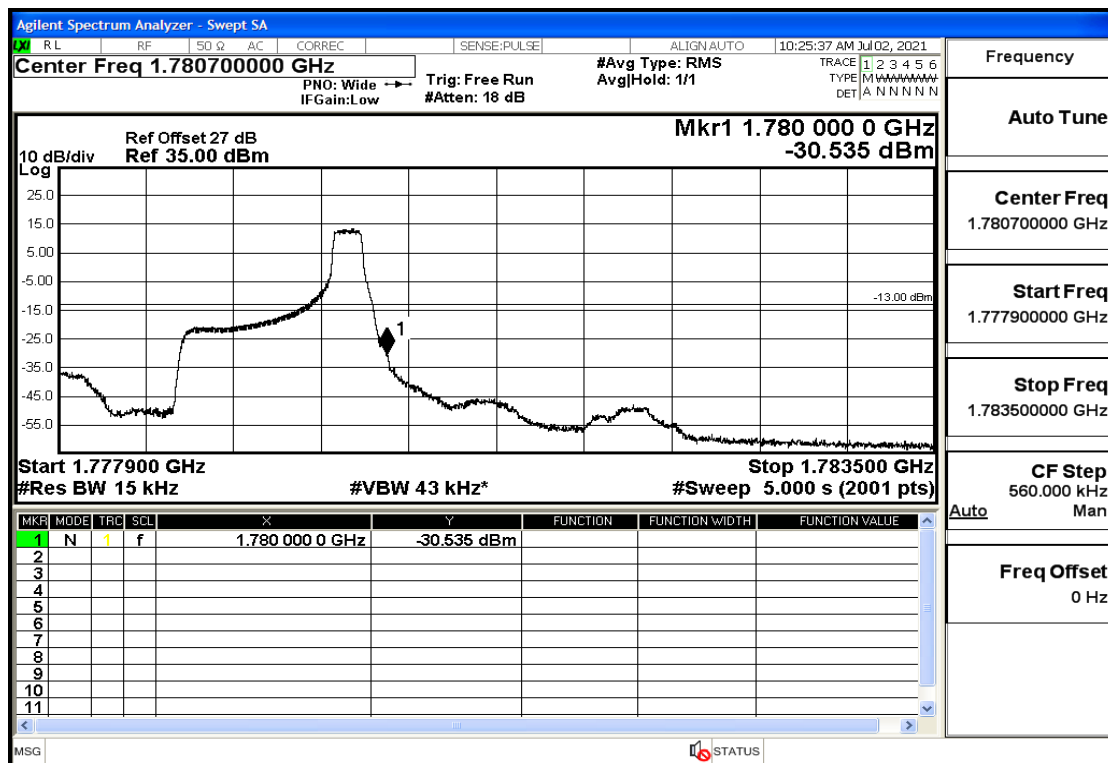

Band66-1.4-1779.3-QPSK-1#HIGH@Pass