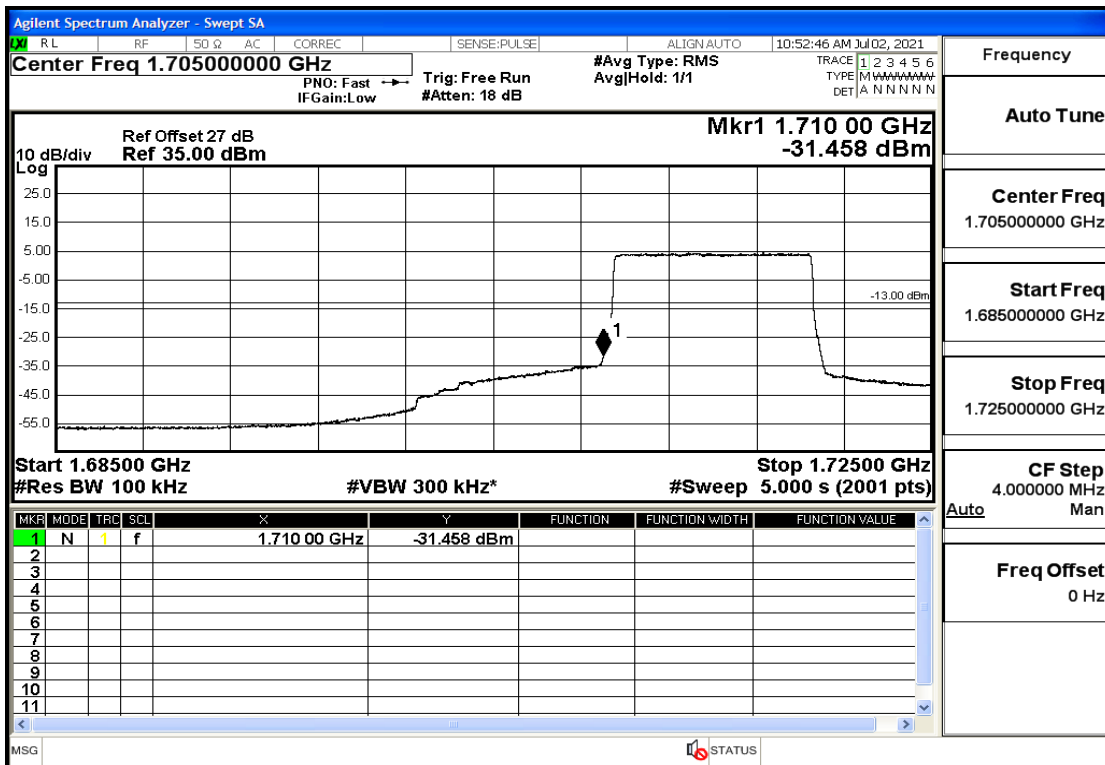

Band66-10-1715-QPSK-50#LOW@Pass