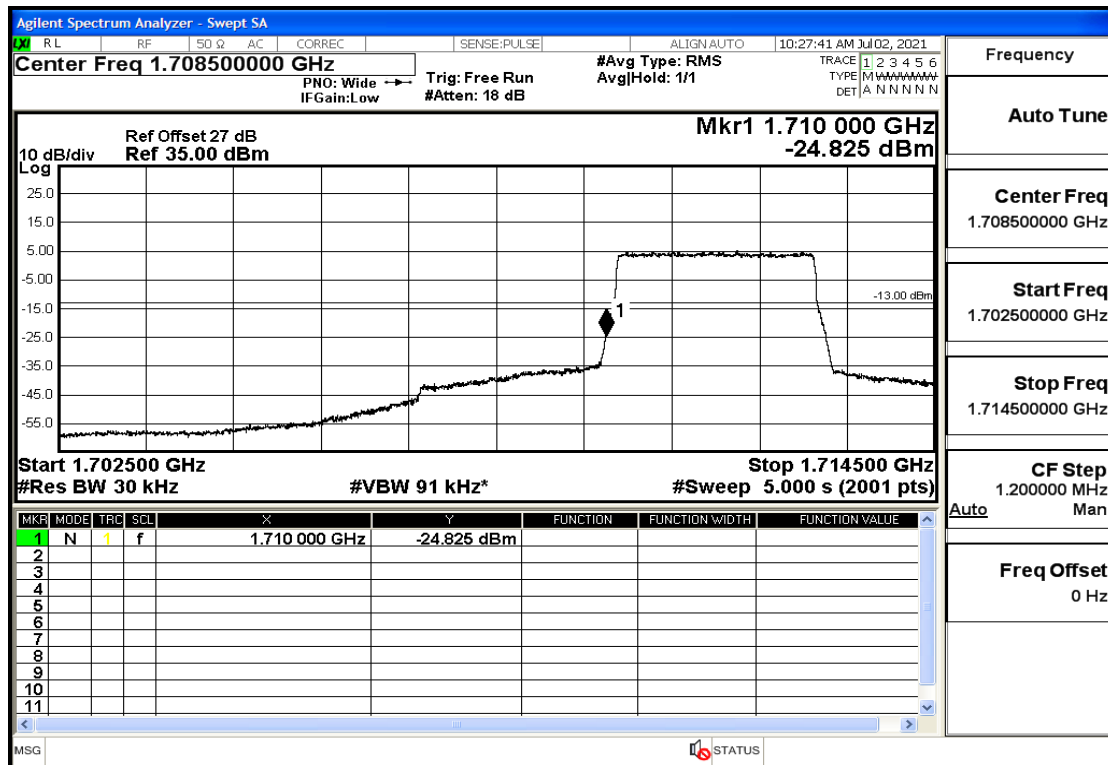

Band66-3-1711.5-QPSK-15#LOW@Pass