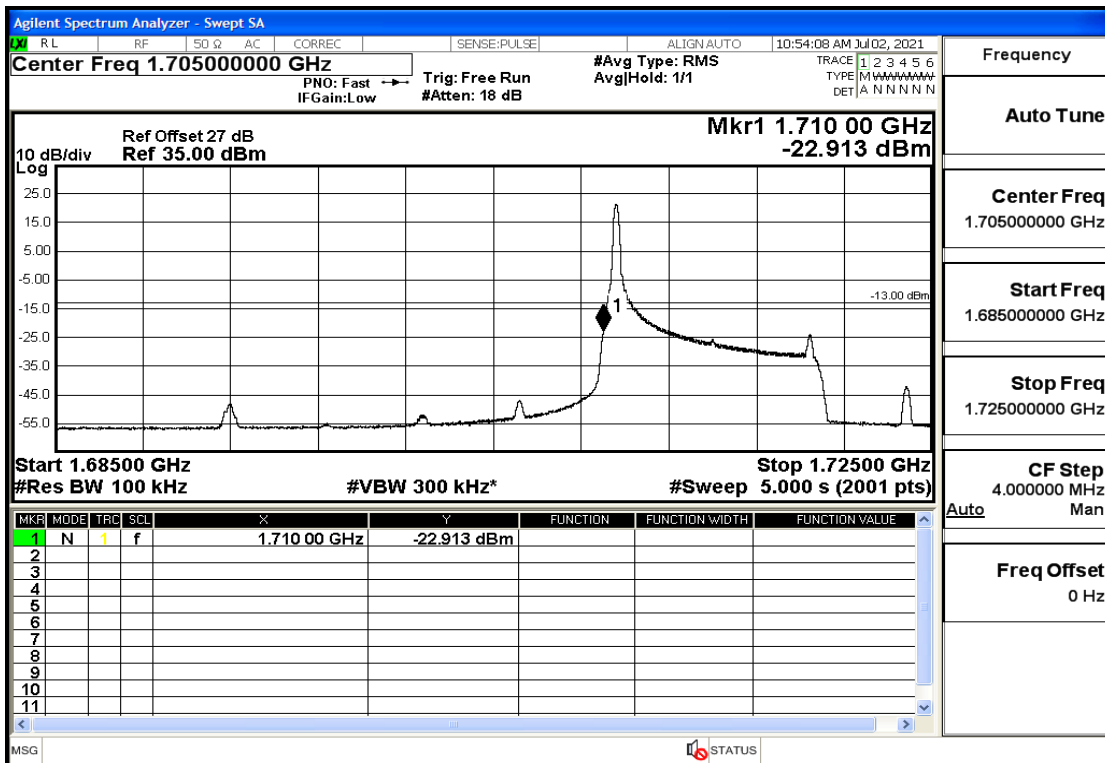

Band66-10-1715-QPSK-1#LOW@Pass