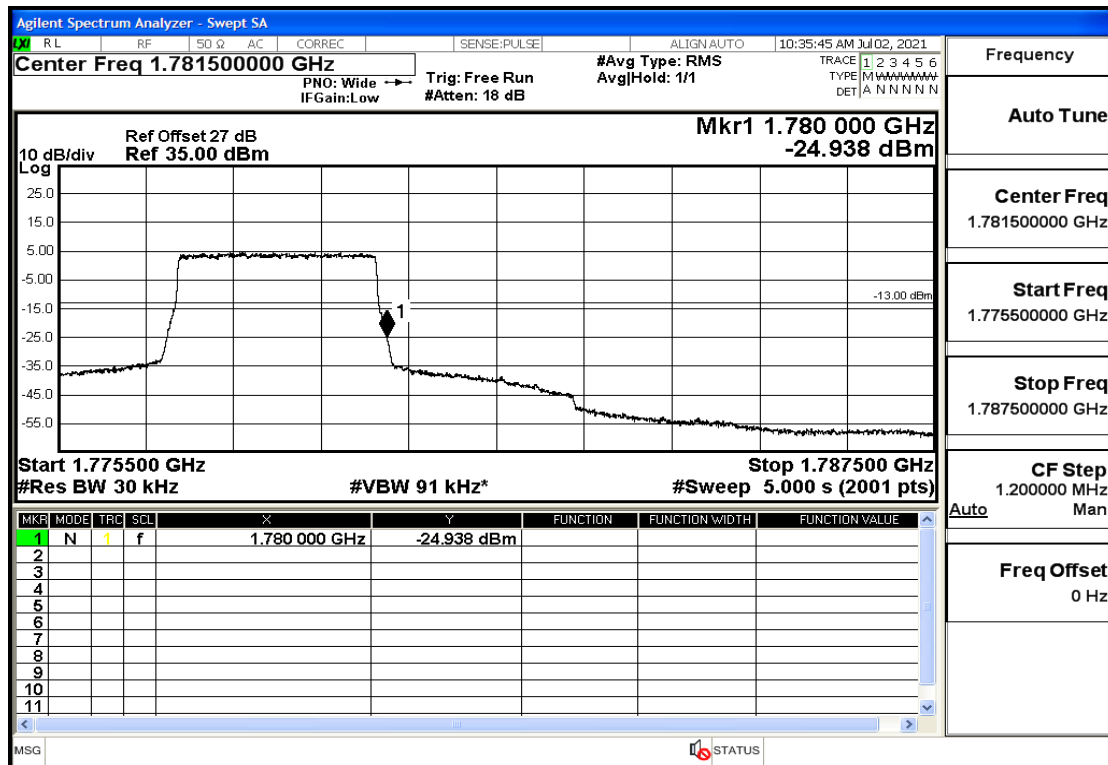

Band66-3-1778.5-QPSK-15#LOW@Pass