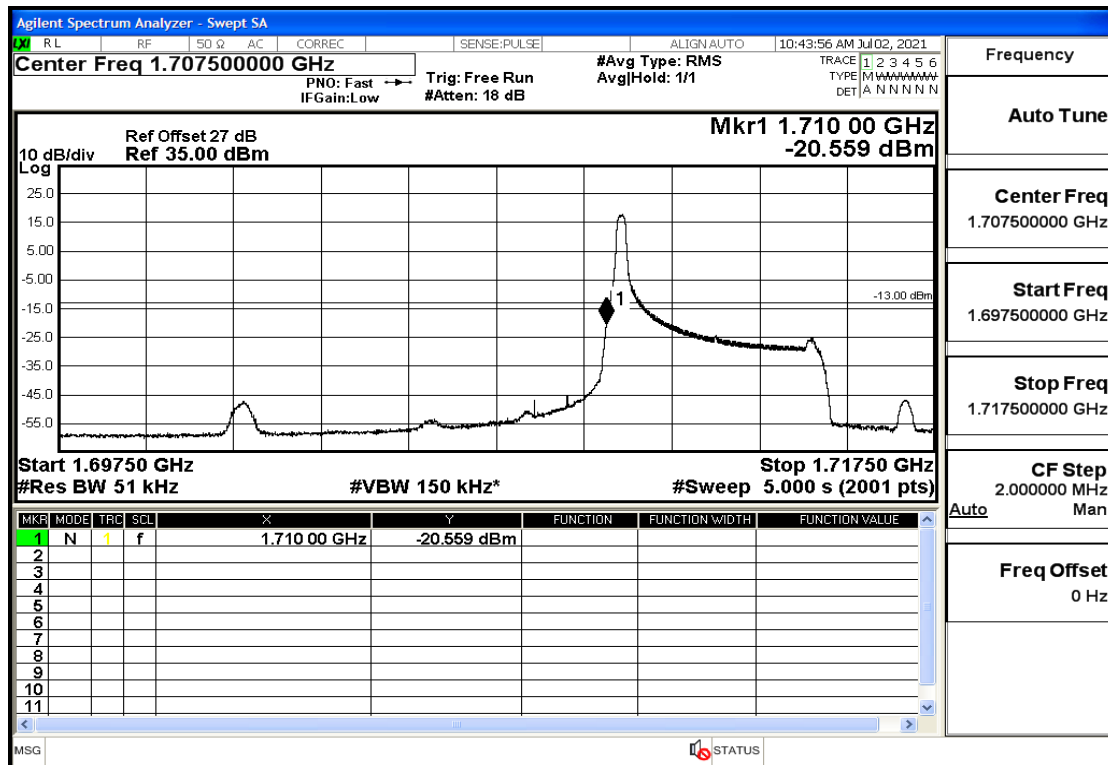

Band66-5-1712.5-16QAM-1#LOW@Pass