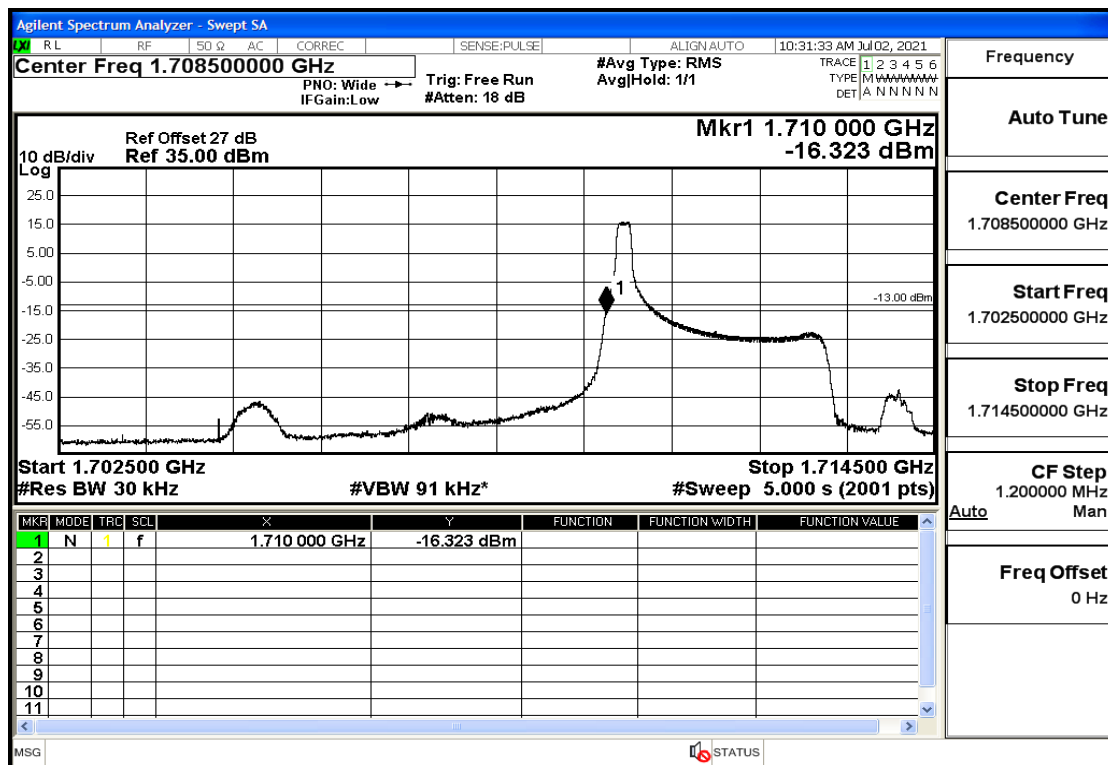

Band66-3-1711.5-16QAM-1#LOW@Pass