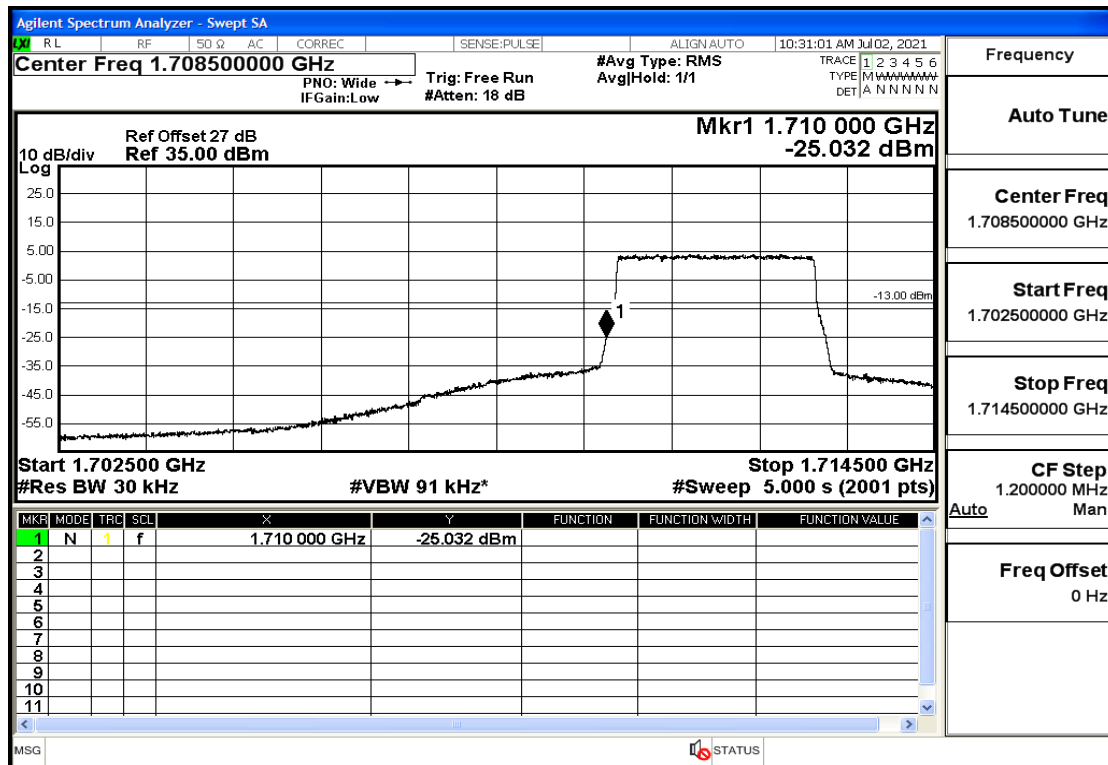

Band66-3-1711.5-16QAM-15#LOW@Pass