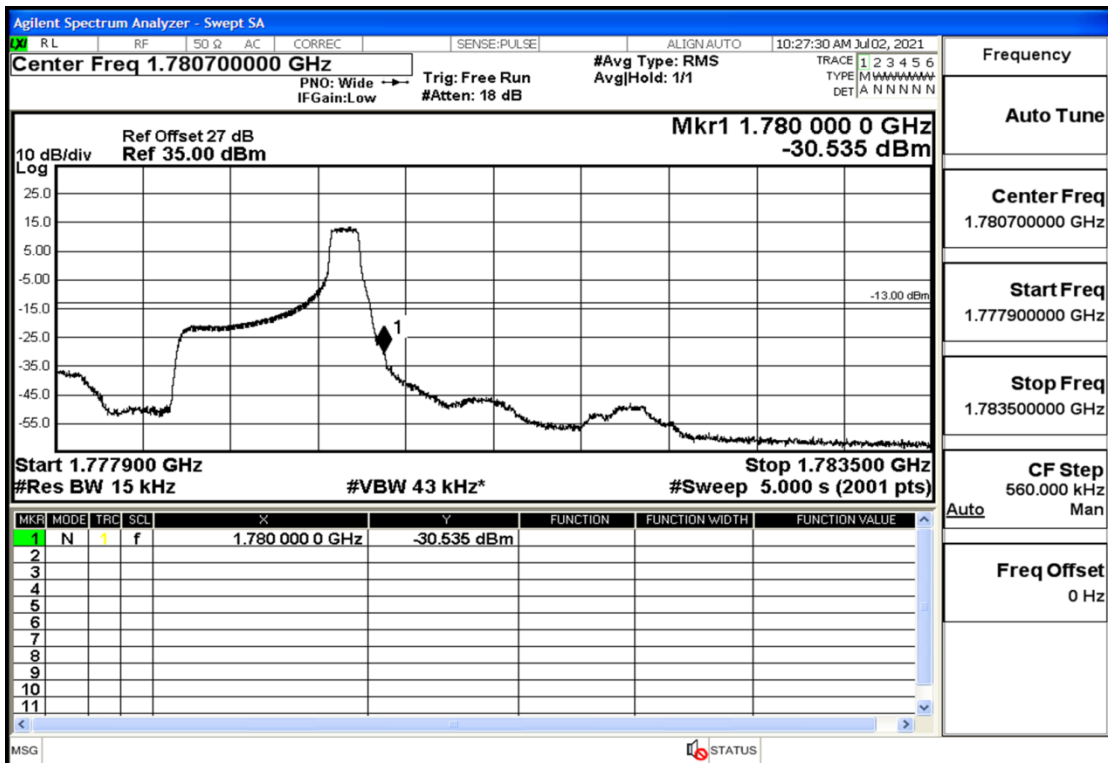

Band66-1.4-1779.3-16QAM-1#HIGH@Pass