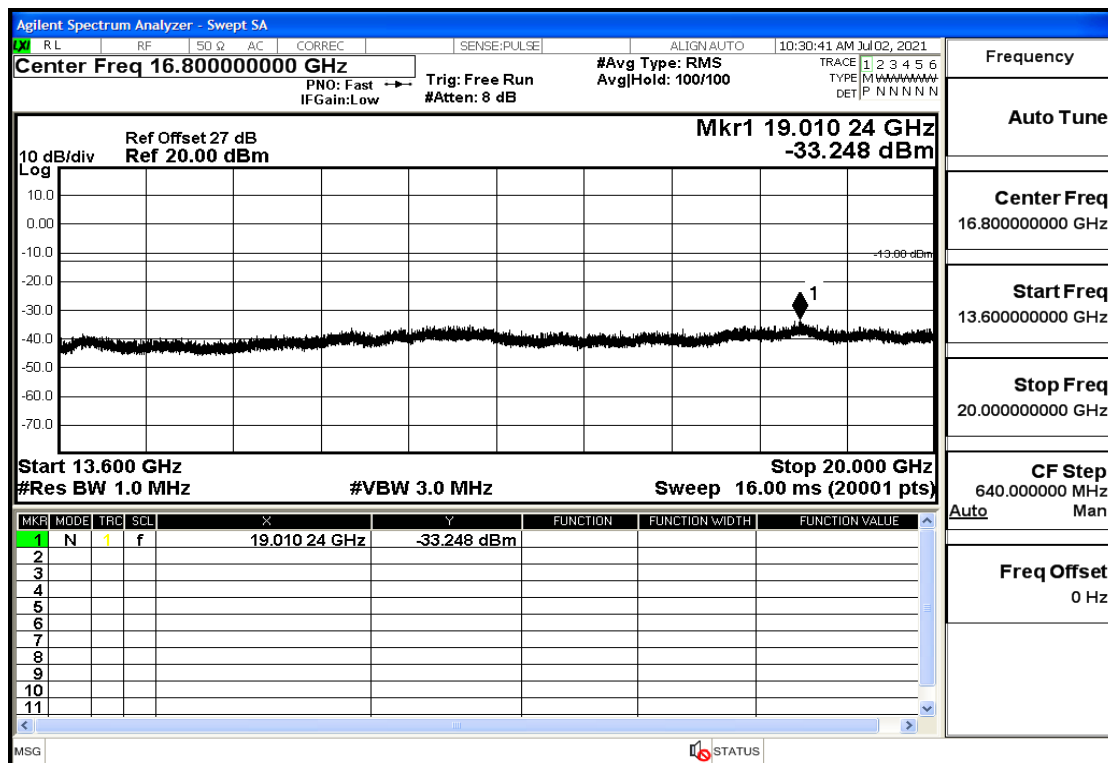

OB66-3-1711.5-QPSK-1#HIGH@13.6GHz-20GHz@Pass