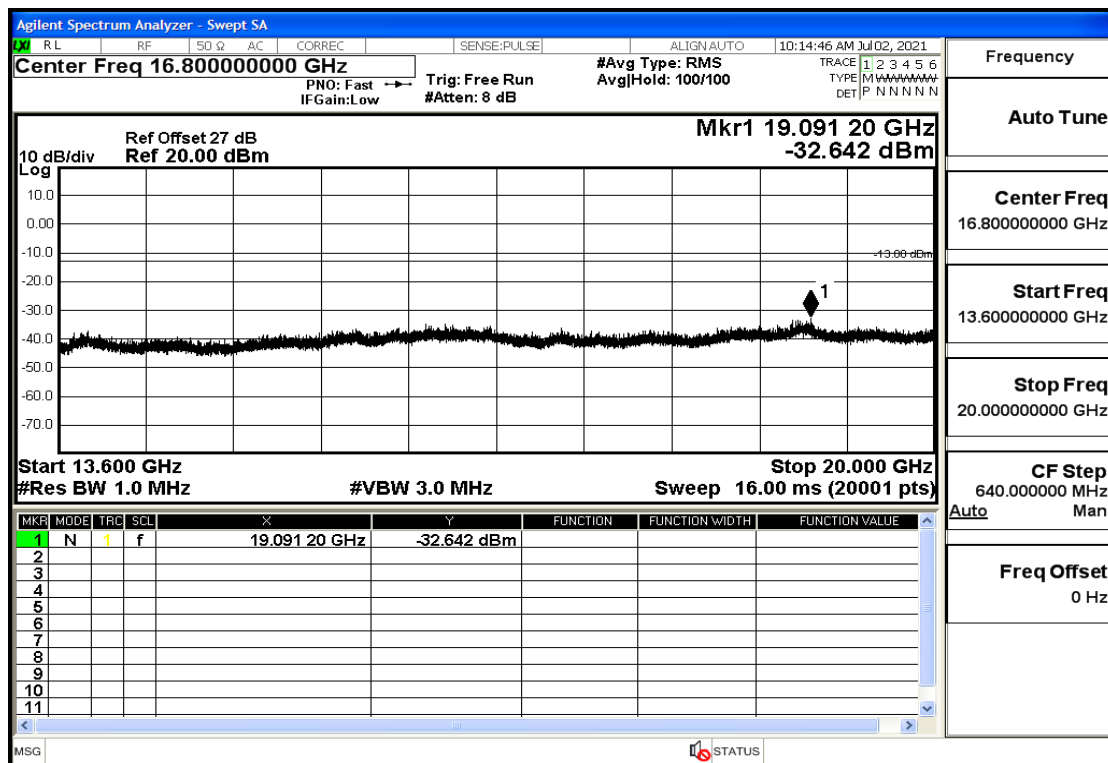

OB66-1.4-1710.7-QPSK-1#HIGH@13.6GHz-20GHz@Pass