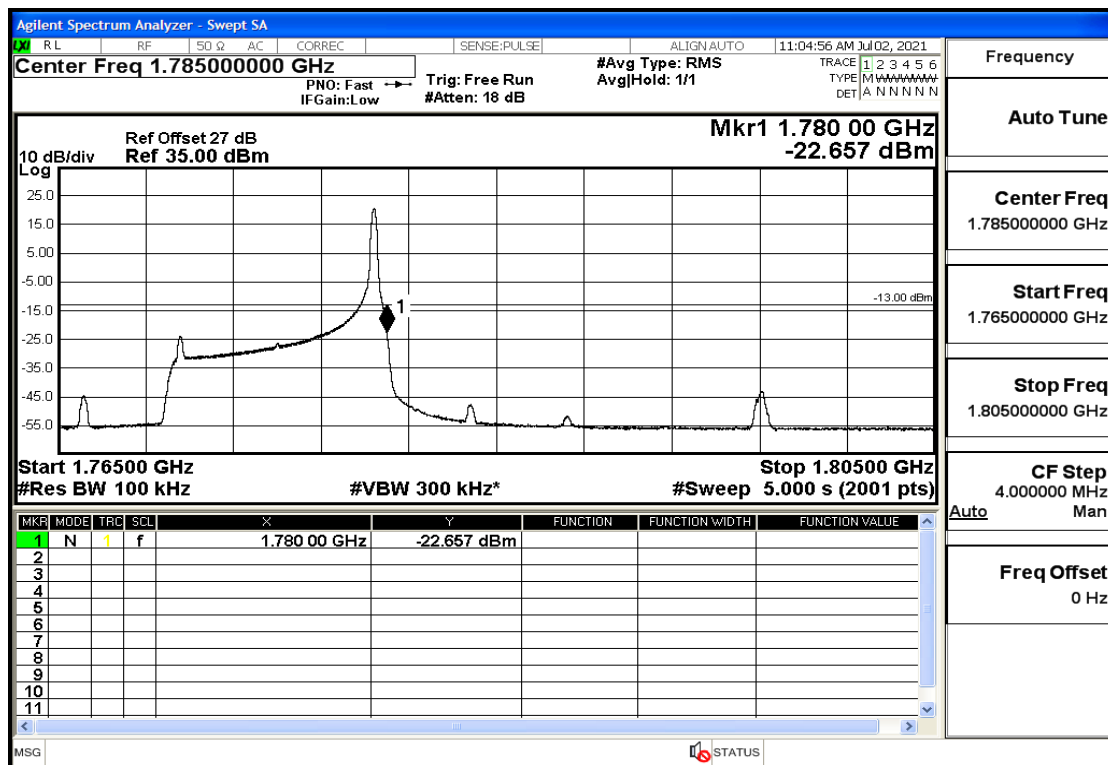

Band66-10-1775-QPSK-1#HIGH@Pass