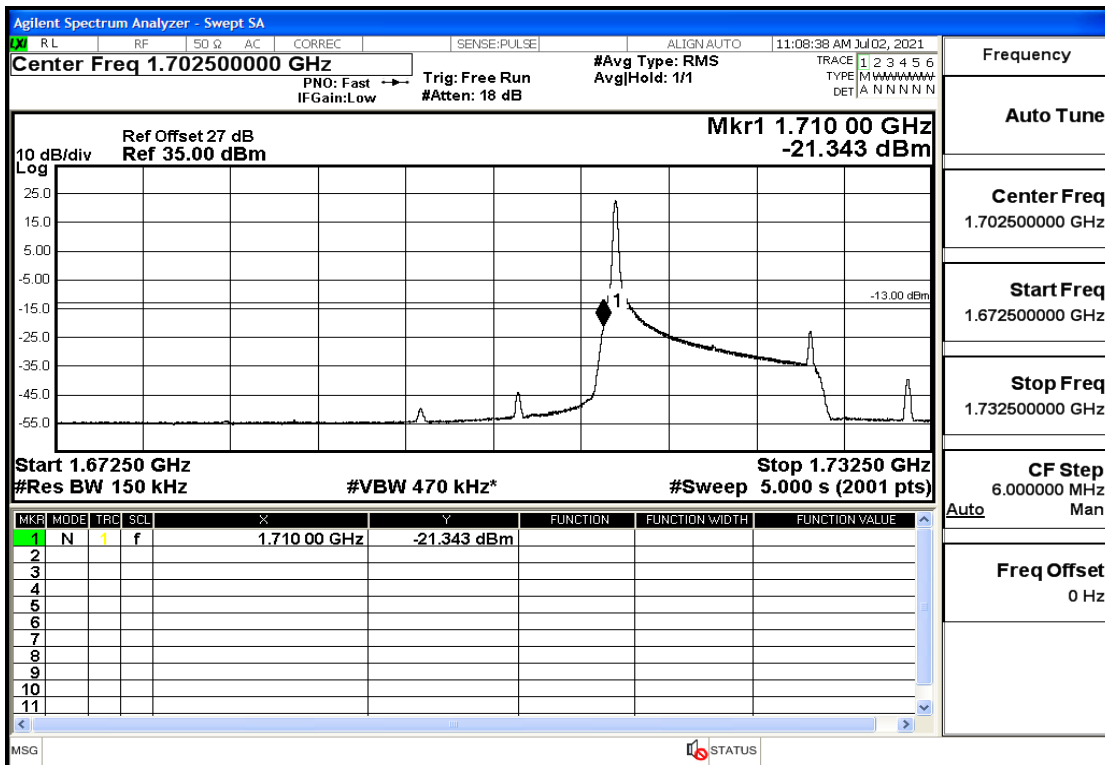

Band66-15-1717.5-QPSK-1#LOW@Pass