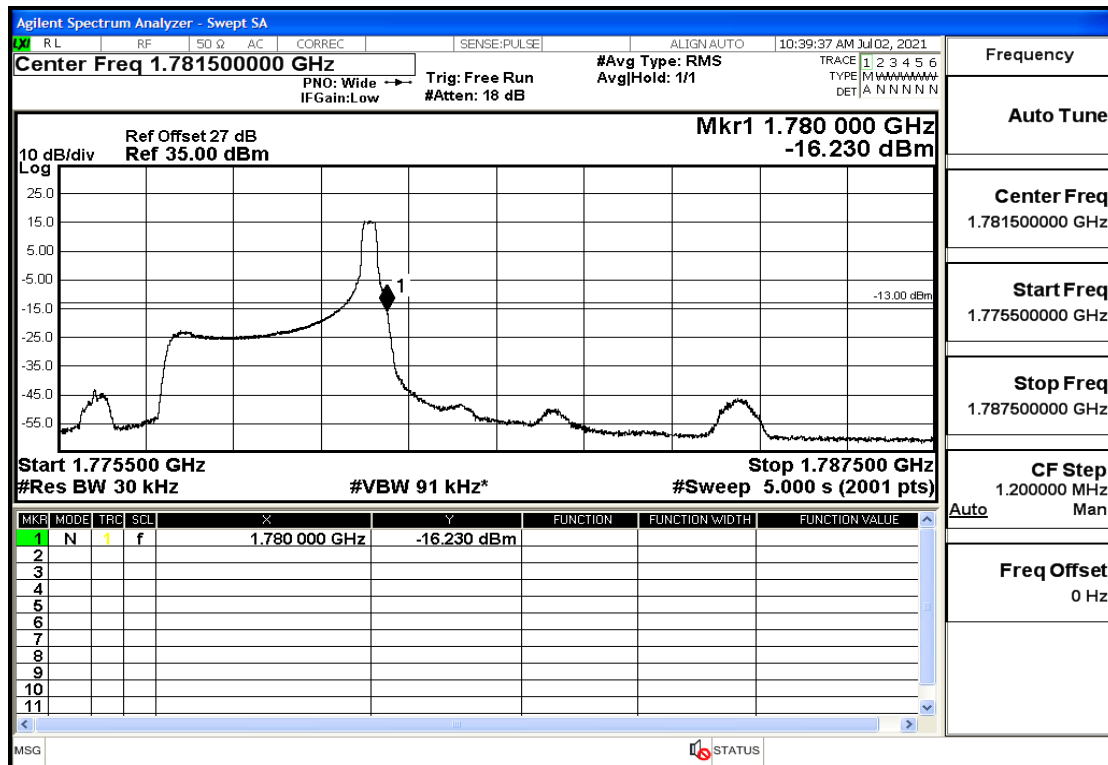

Band66-3-1778.5-16QAM-1#HIGH@Pass