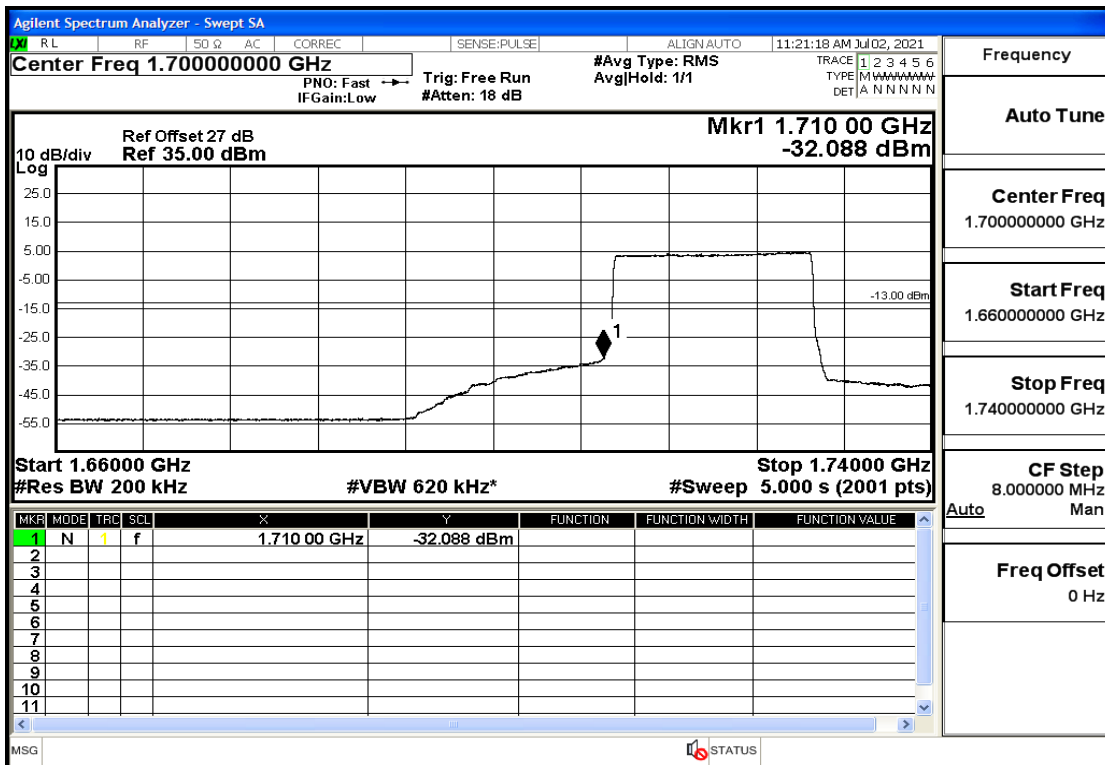

Band66-20-1720-QPSK-100#LOW@Pass

Frequency	
Auto Tune	
Center Freq	1.70000000 GHz
Start Freq	1.66000000 GHz
Stop Freq	1.74000000 GHz
CF Step	8.000000 MHz
Auto	Man
Freq Offset	0 Hz