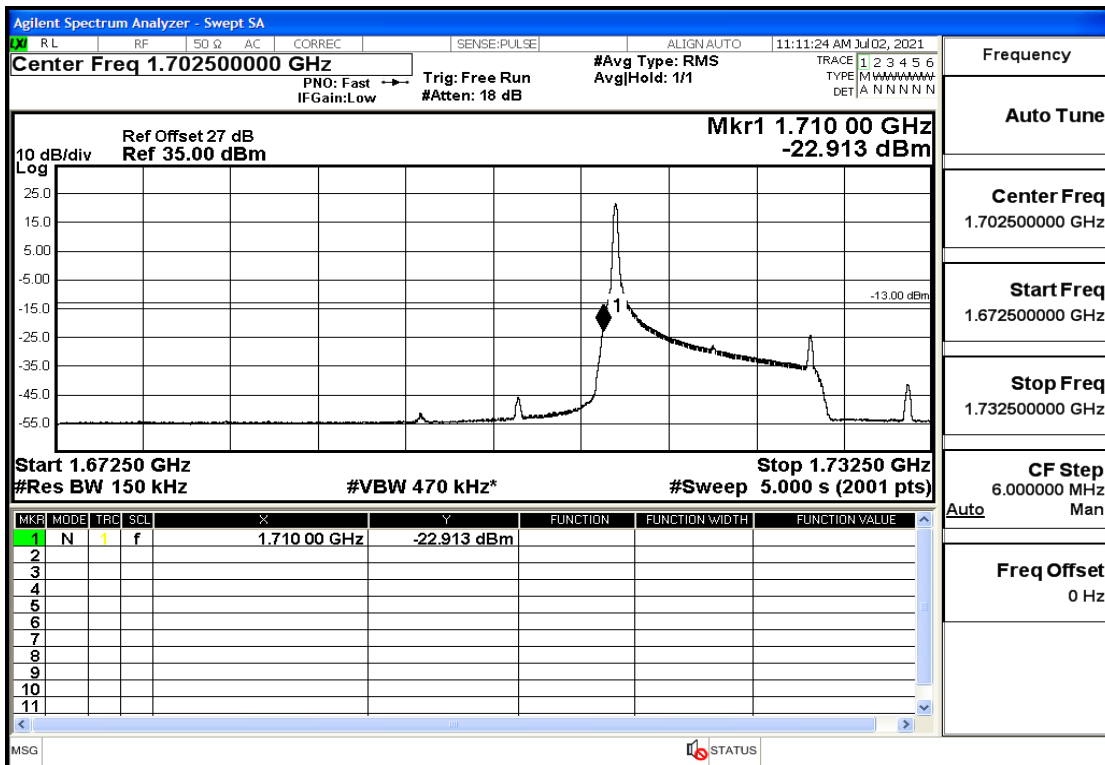

Band66-15-1717.5-16QAM-1#LOW@Pass