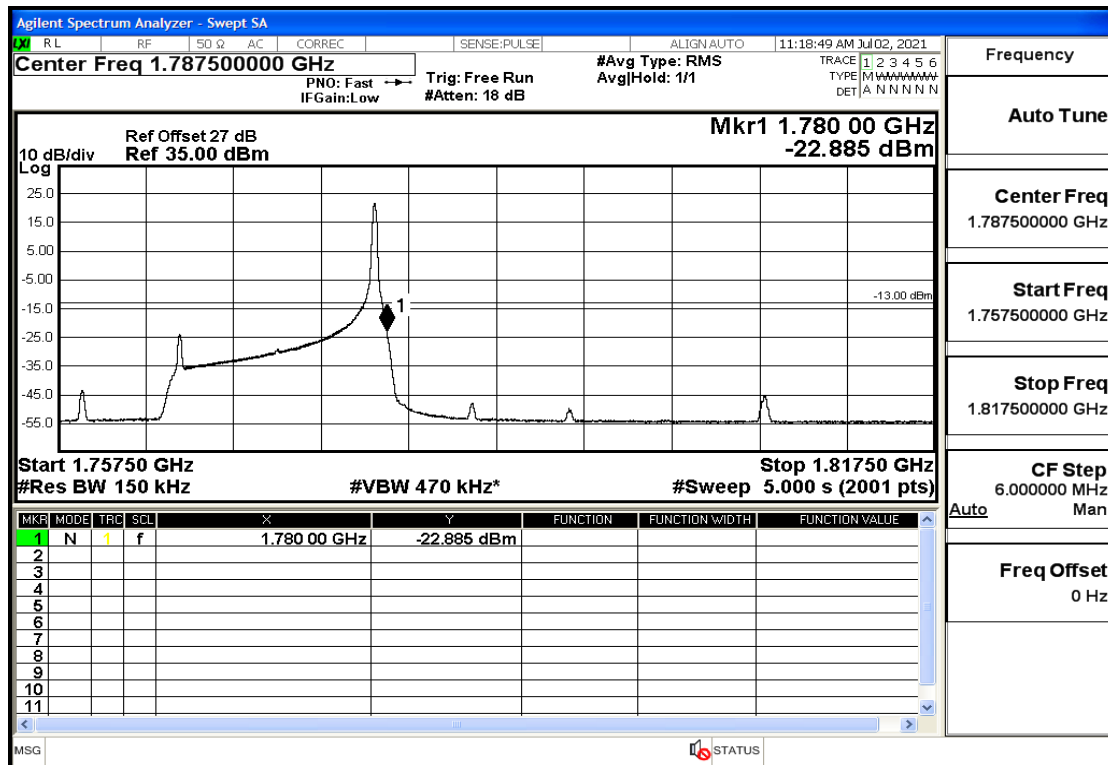

Band66-15-1772.5-QPSK-1#HIGH@Pass