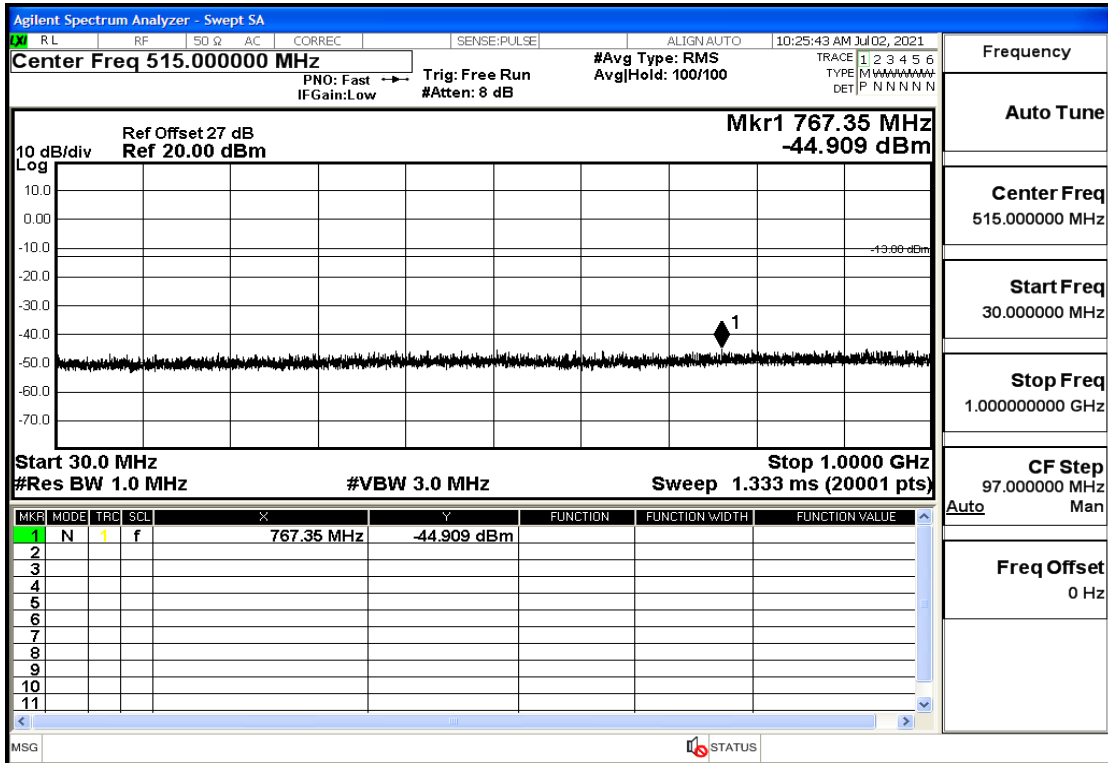

OB66-1.4-1779.3-QPSK-1#HIGH@30MHz-1GHz@Pass