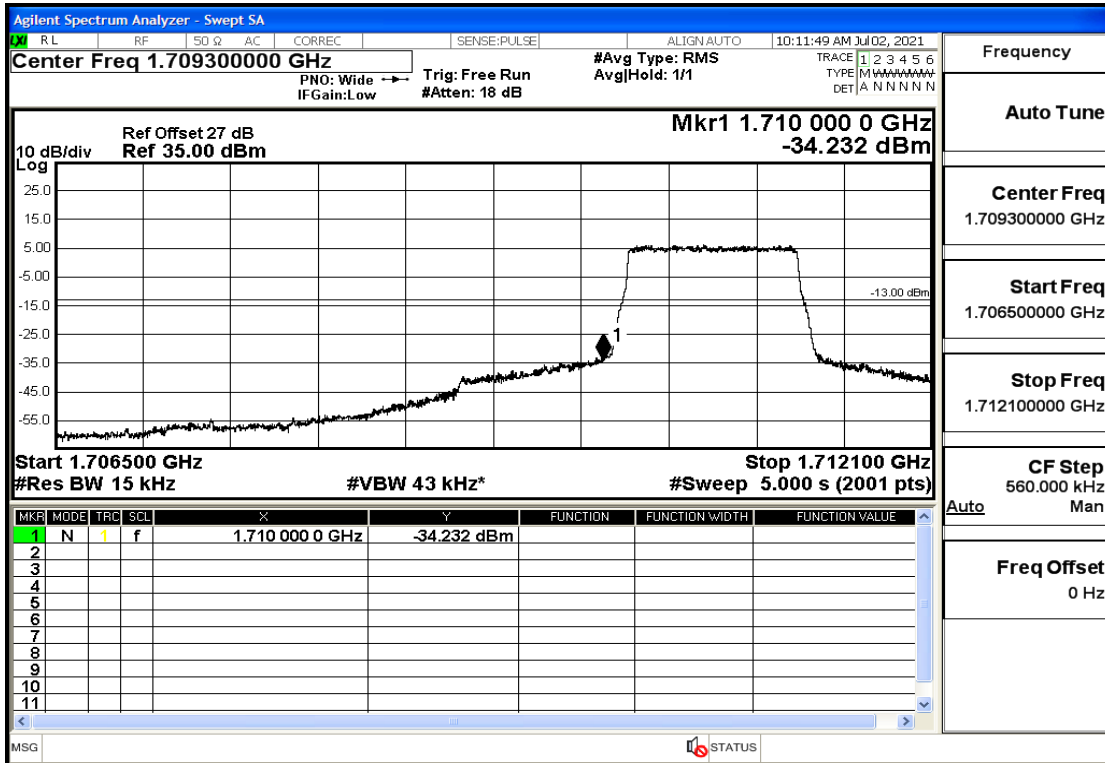

Band66-1.4-1710.7-QPSK-6#LOW@Pass