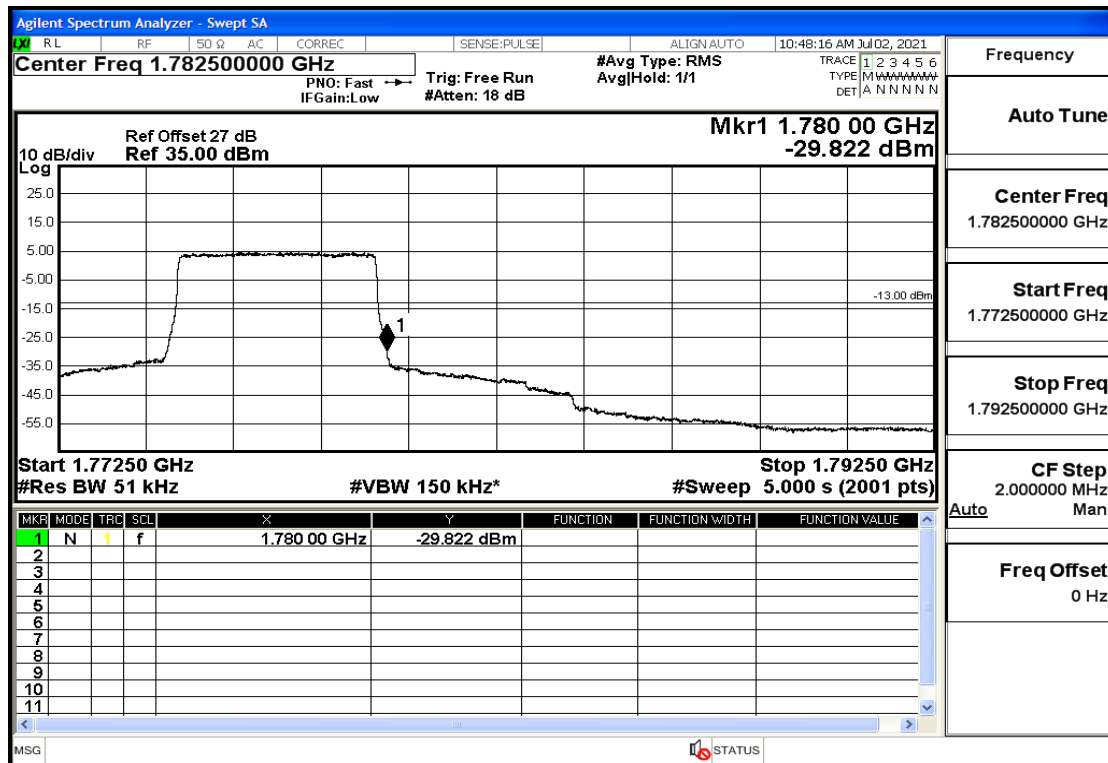

## RF Test Data for LTE (Conducted Measurement)

**Product Name: Mobile phone**

**Trade Mark: PCD**

**Test Model: P40**

**Sample ID: TZ210602336-1#**

**FCC ID: 2ALJJP40**

Band66-3-1778.5-QPSK-1#HIGH@Pass

Band66-3-1778.5-16QAM-1#HIGH@Pass

Band66-5-1712.5-QPSK-25#LOW@Pass

Band66-5-1712.5-QPSK-1#LOW@Pass

Band66-5-1712.5-16QAM-25#LOW@Pass

Band66-5-1712.5-16QAM-1#LOW@Pass

Band66-5-1777.5-QPSK-25#LOW@Pass