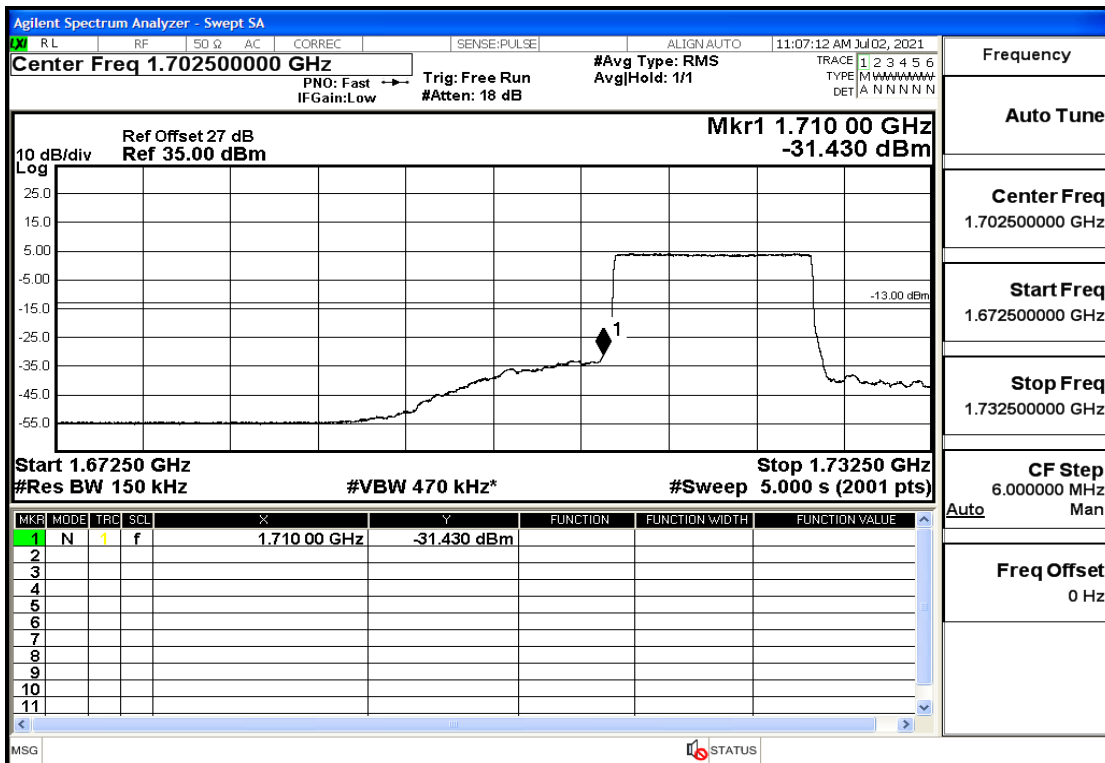

Band66-15-1717.5-QPSK-75#LOW@Pass