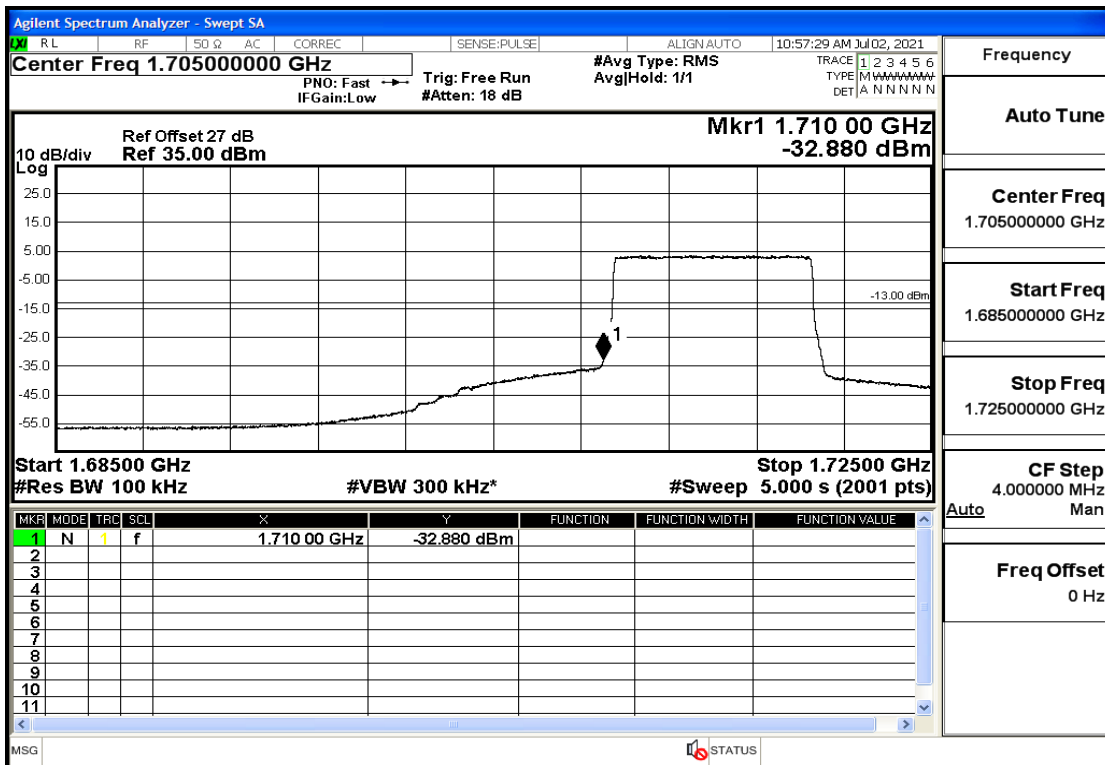

Band66-10-1715-16QAM-50#LOW@Pass