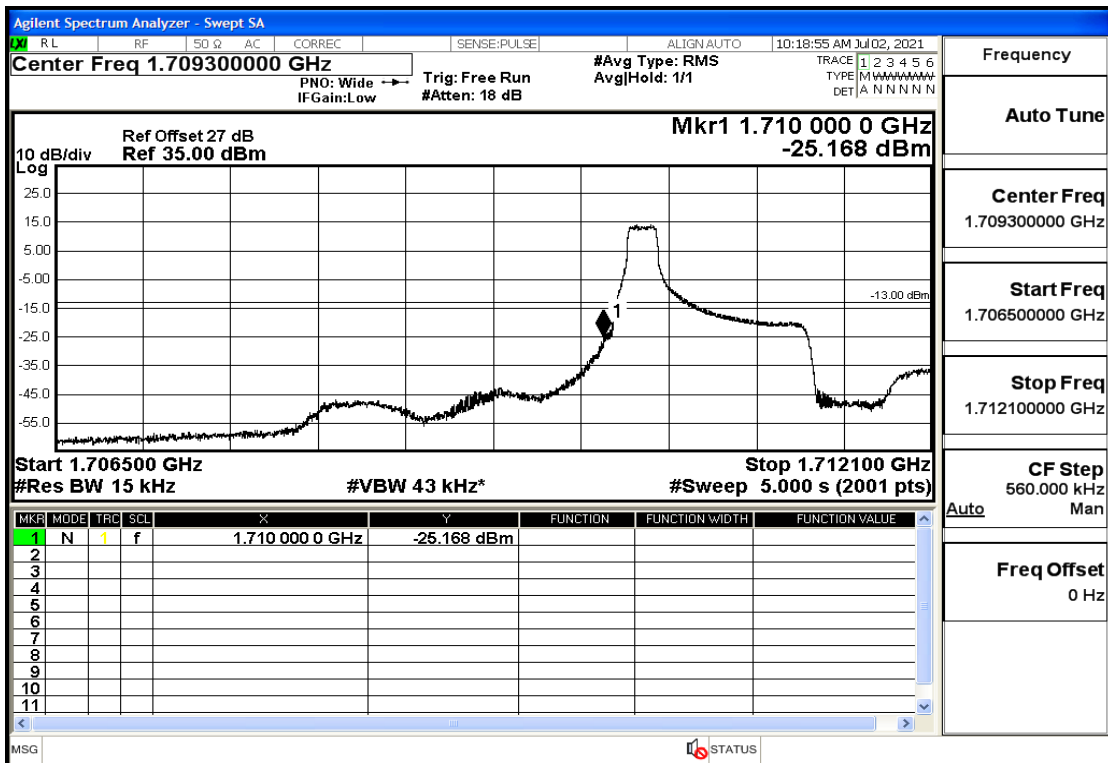

Band66-1.4-1710.7-16QAM-1#LOW@Pass