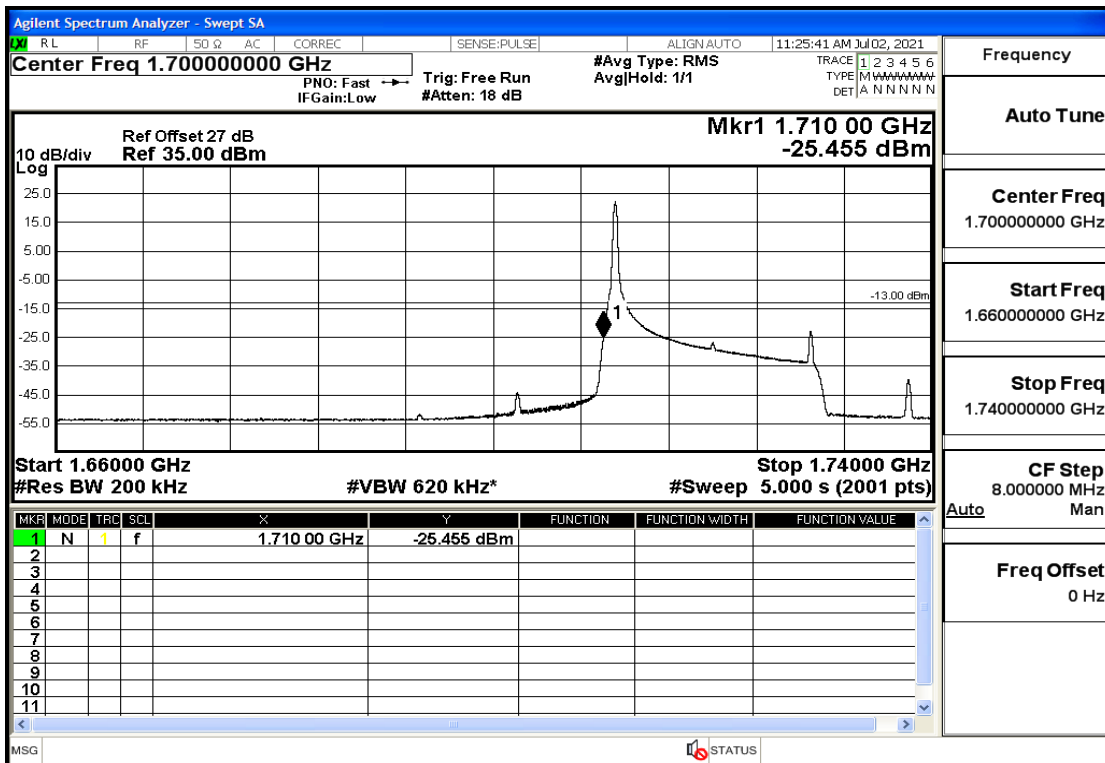

Band66-20-1720-16QAM-1#LOW@Pass