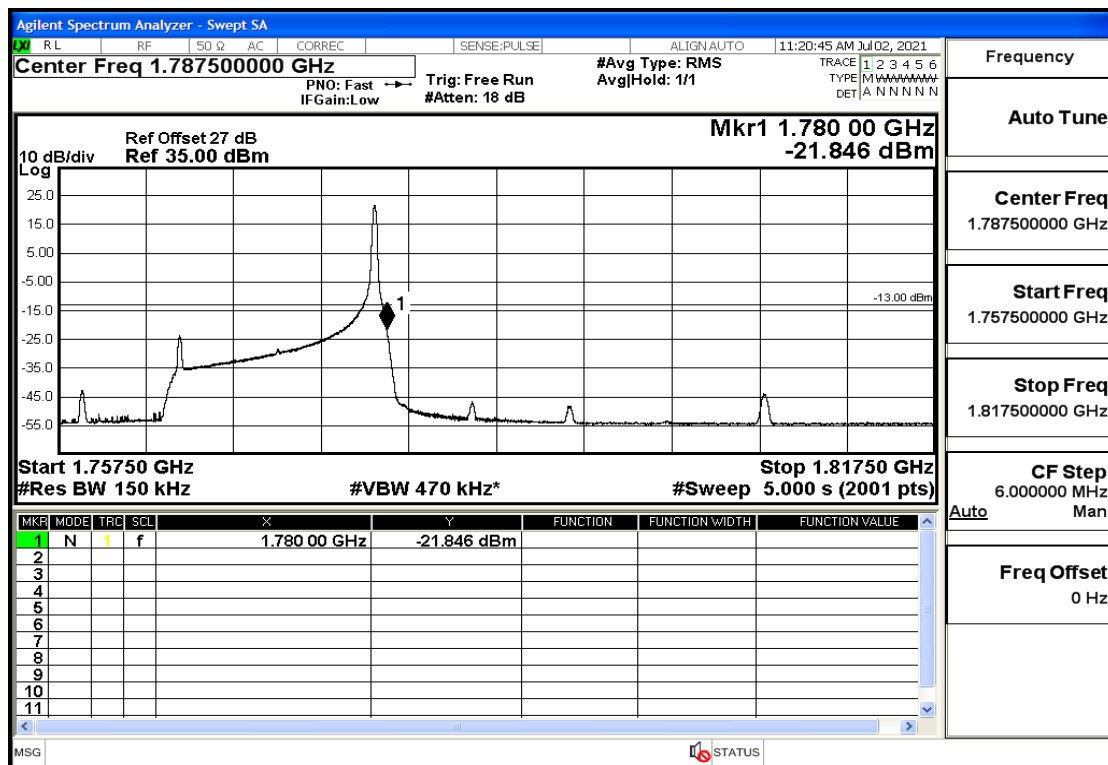

Band66-15-1772.5-16QAM-1#HIGH@Pass