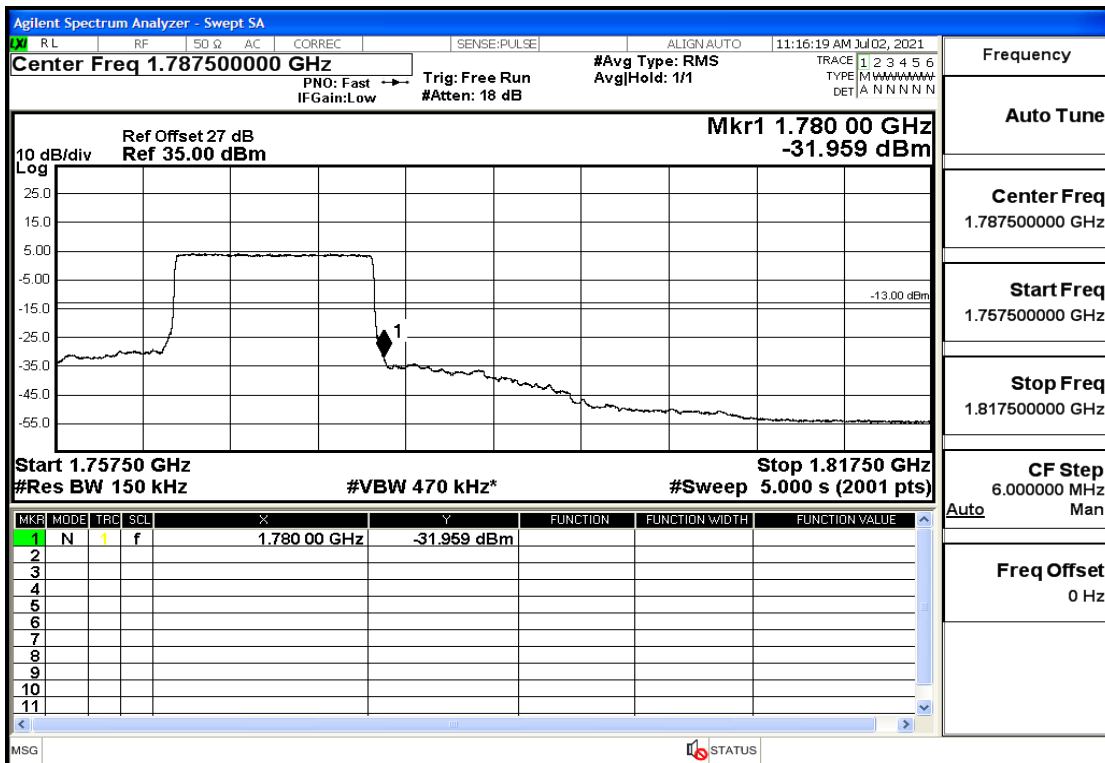

Band66-15-1772.5-QPSK-1#HIGH@Pass

Band66-15-1772.5-16QAM-1#HIGH@Pass

Band66-20-1720-QPSK-100#LOW@Pass

Frequency	
Auto Tune	
Center Freq	1.70000000 GHz
Start Freq	1.66000000 GHz
Stop Freq	1.74000000 GHz
CF Step	8.000000 MHz
Auto	Man
Freq Offset	0 Hz