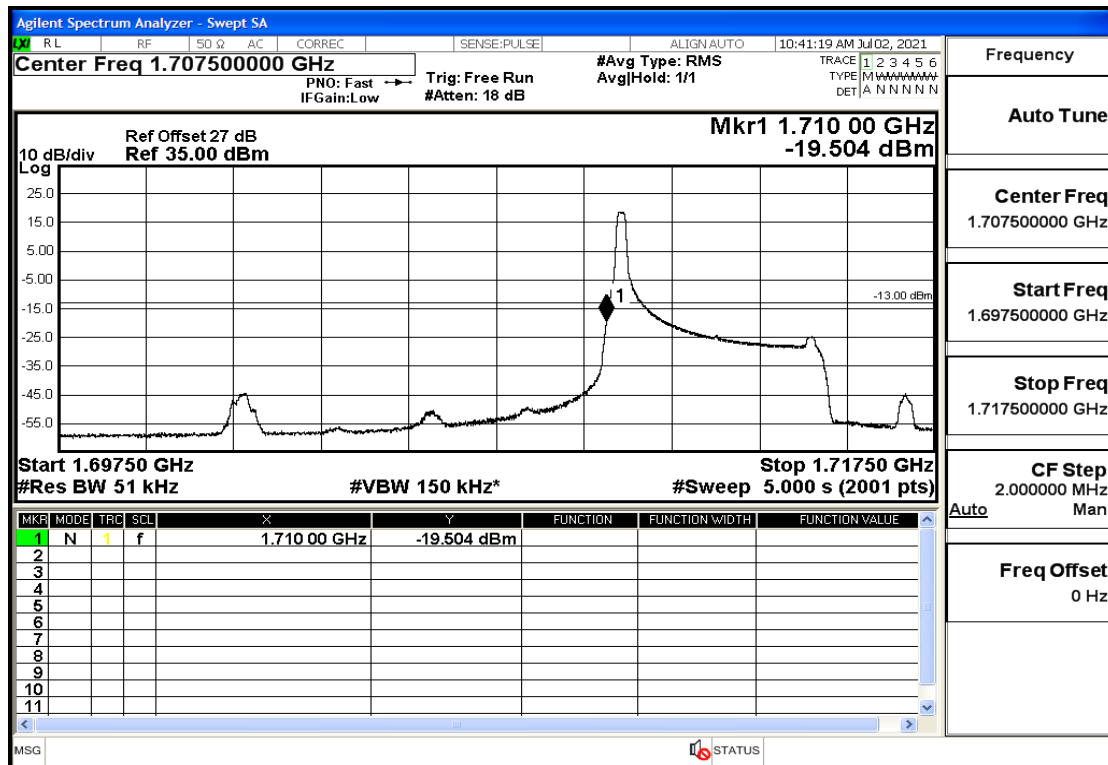

Band66-5-1712.5-QPSK-1#LOW@Pass