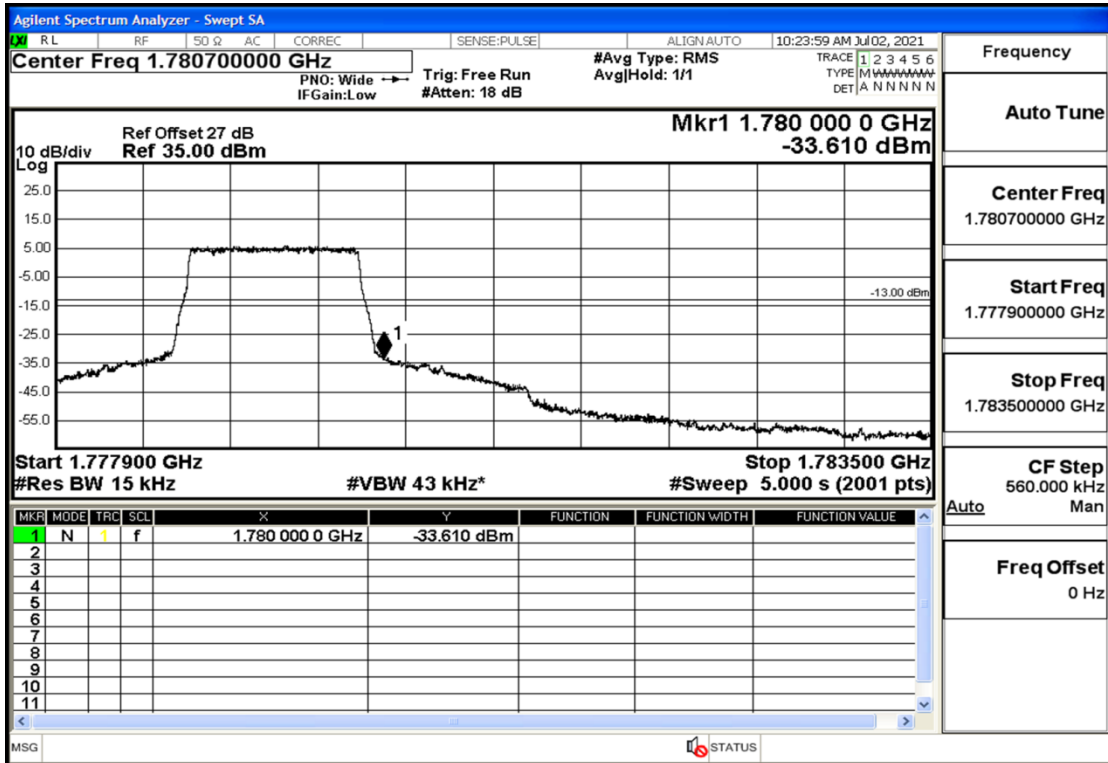

Band66-1.4-1779.3-16QAM-6#LOW@Pass