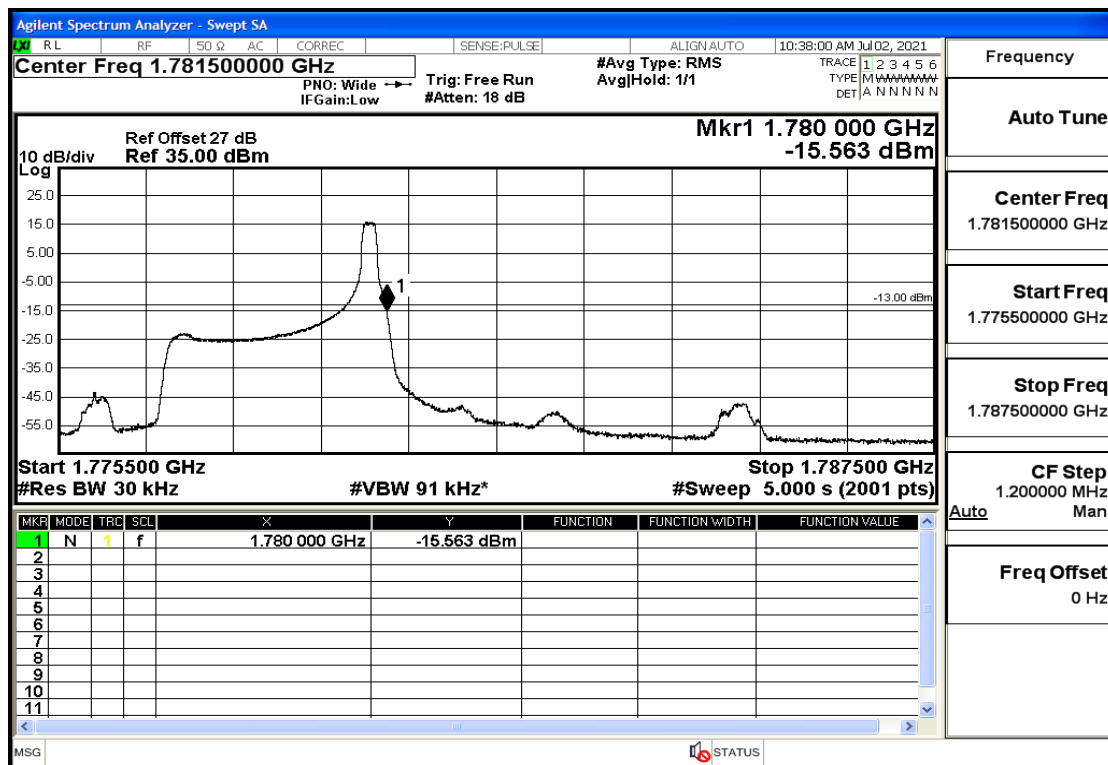

Band66-3-1778.5-QPSK-1#HIGH@Pass