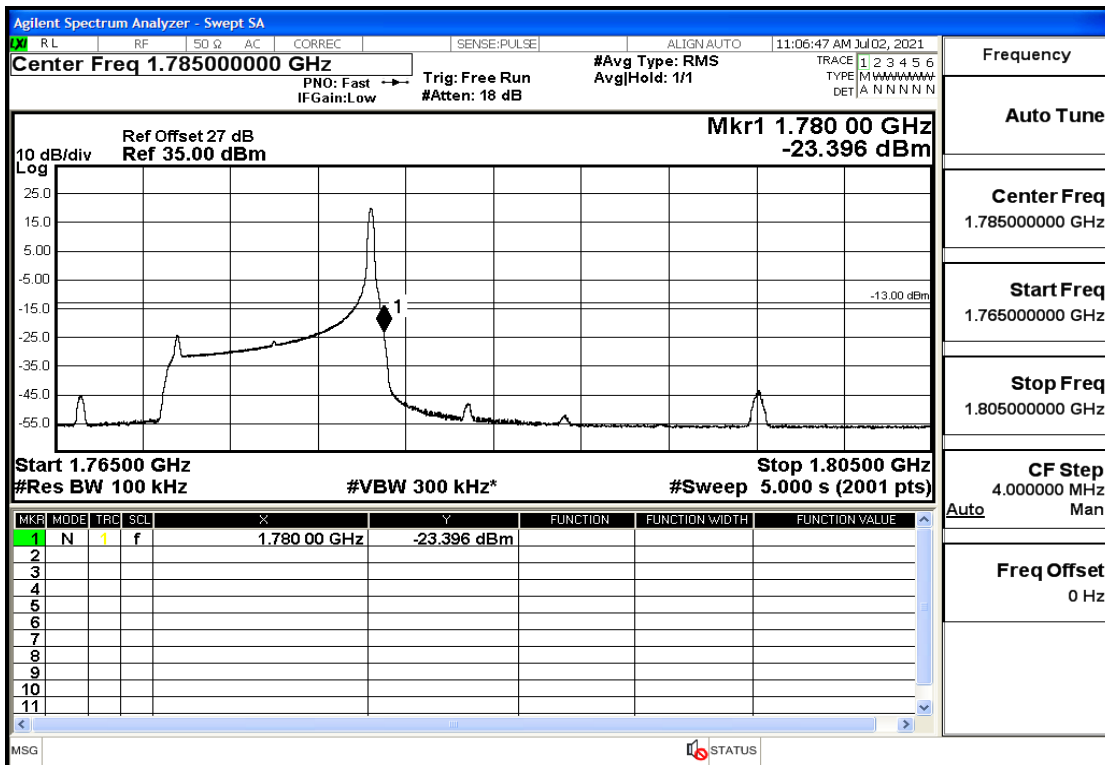

Band66-10-1775-16QAM-1#HIGH@Pass