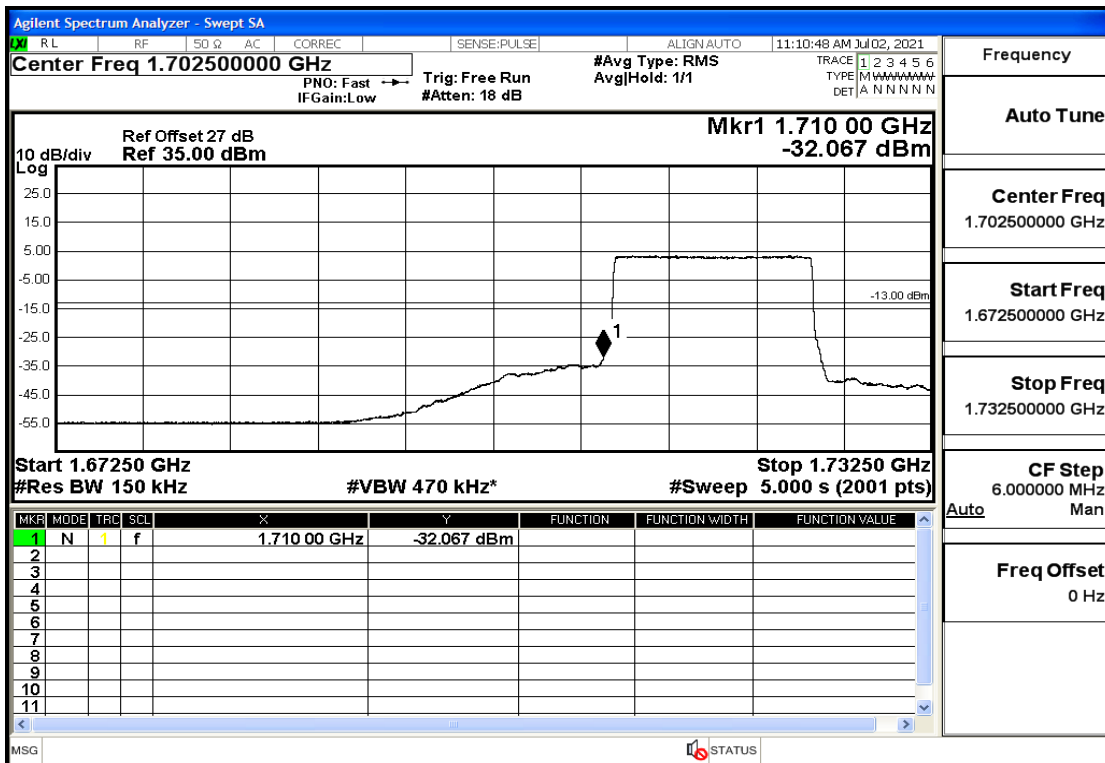

Band66-15-1717.5-16QAM-75#LOW@Pass