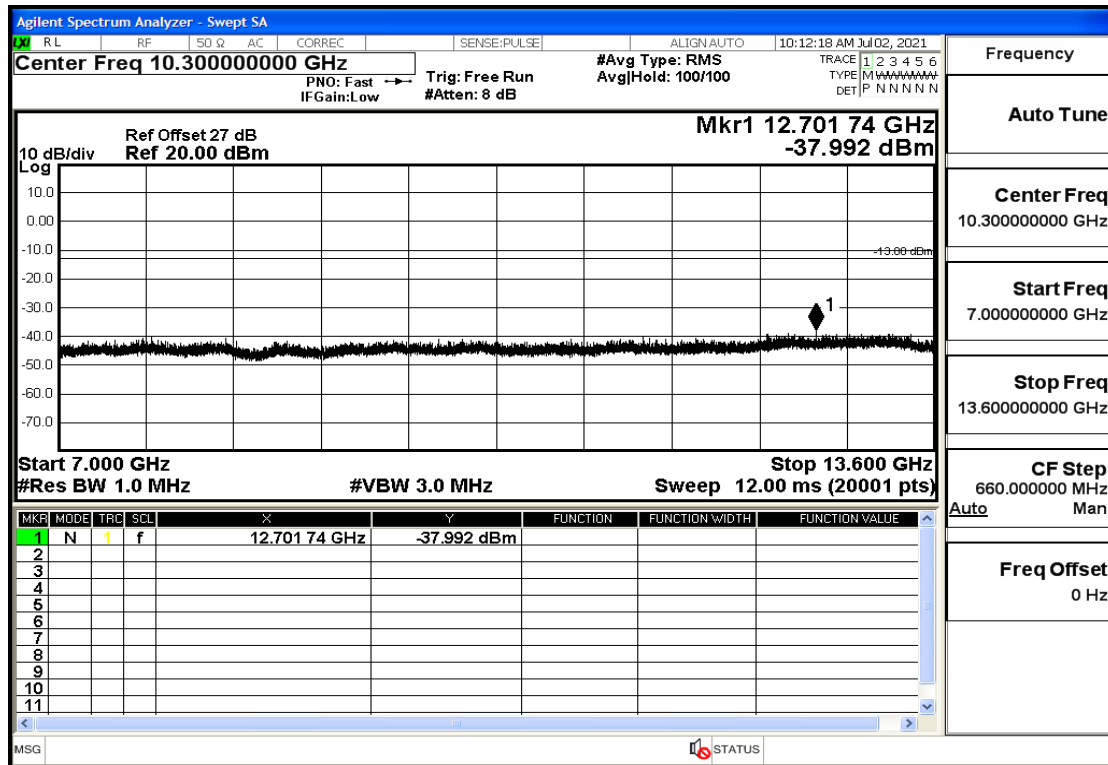

OB66-1.4-1710.7-QPSK-6#LOW@7GHz-13.6GHz@Pass