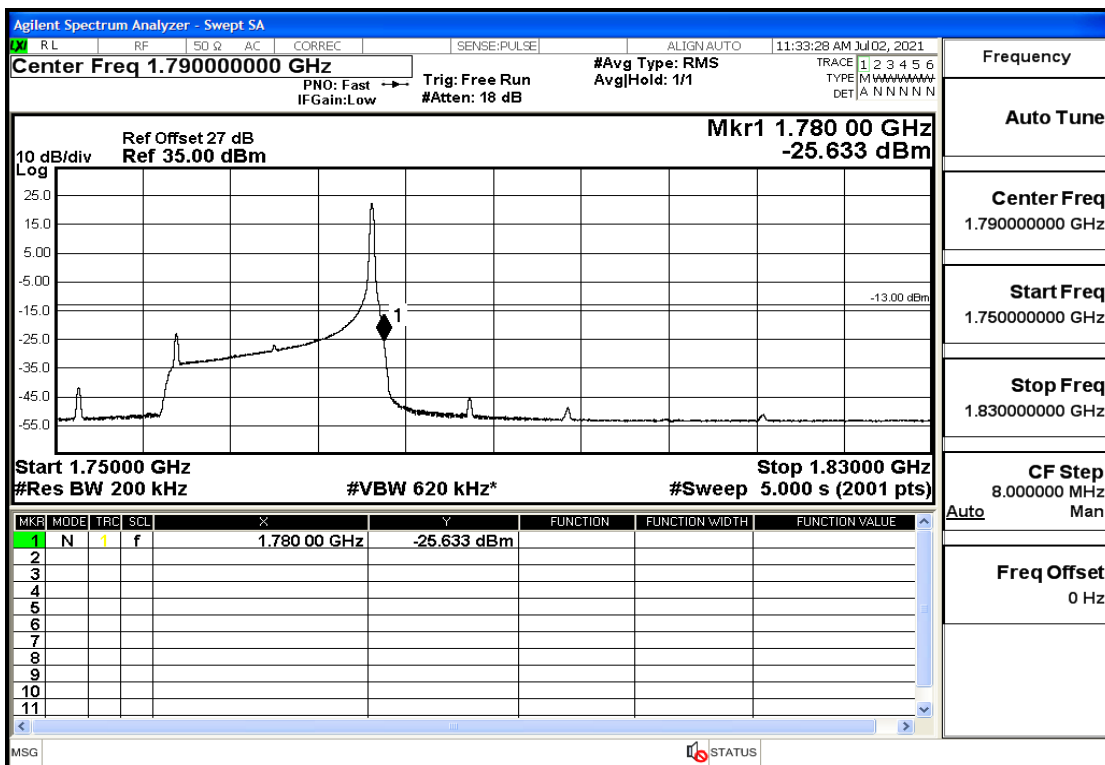

Band66-20-1770-QPSK-1#HIGH@Pass