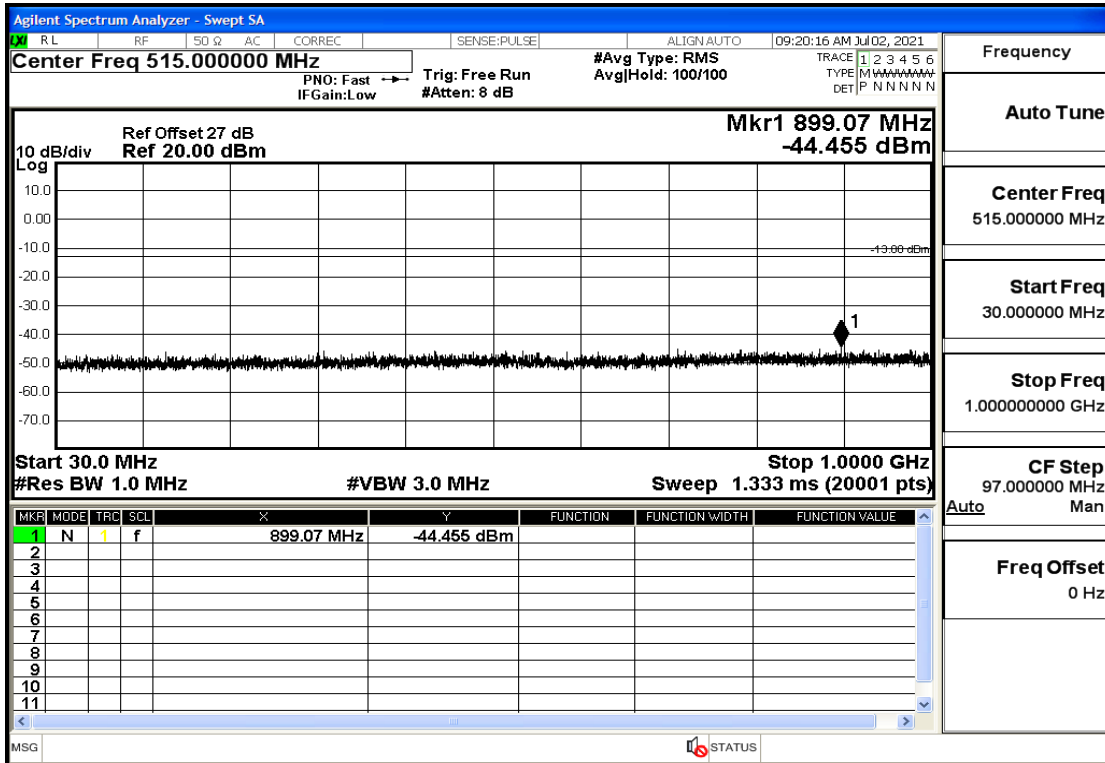

OB4-10-1732.5-QPSK-1#HIGH@30mHz-1GHz@Pass