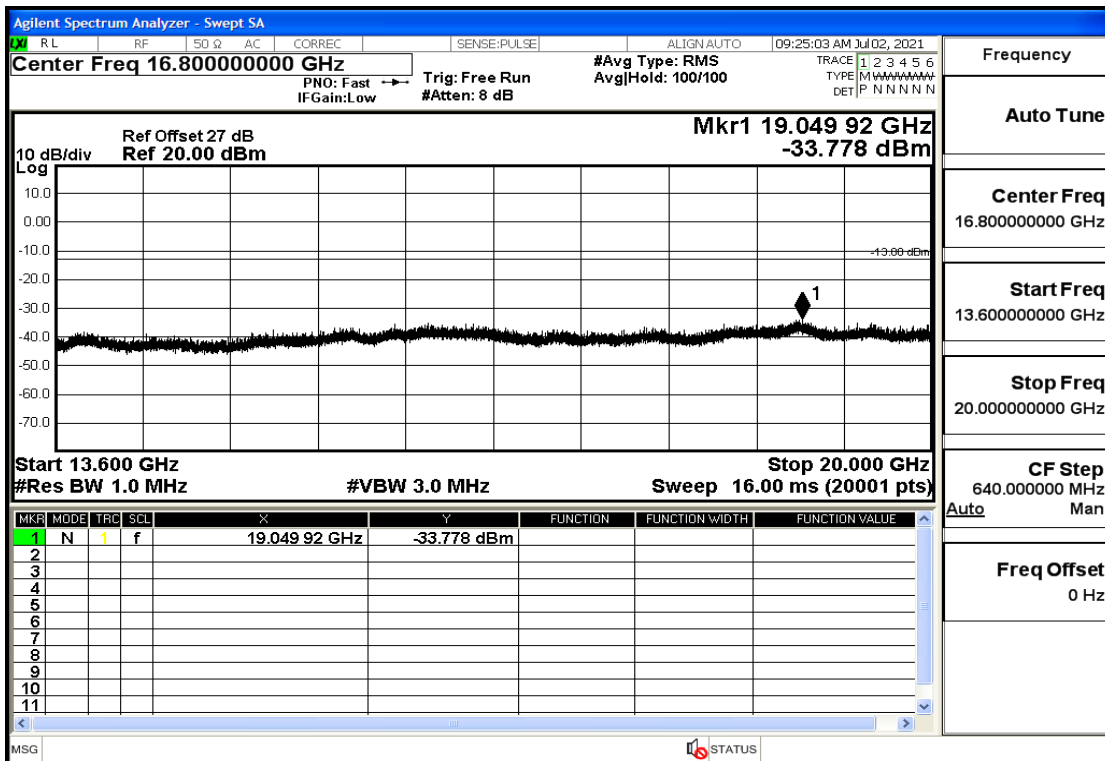

OB4-10-1750-QPSK-1#HIGH@13.6GHz-20GHz@Pass