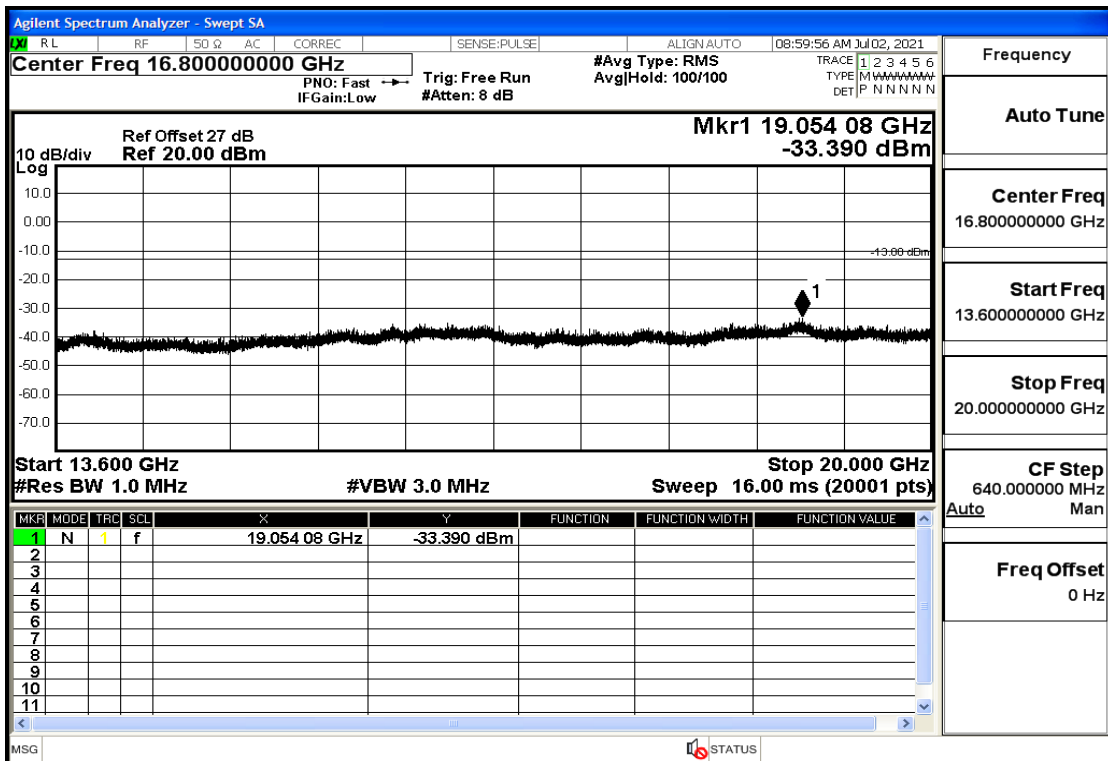

OB4-3-1753.5-QPSK-1#HIGH@13.6GHz-20GHz@Pass