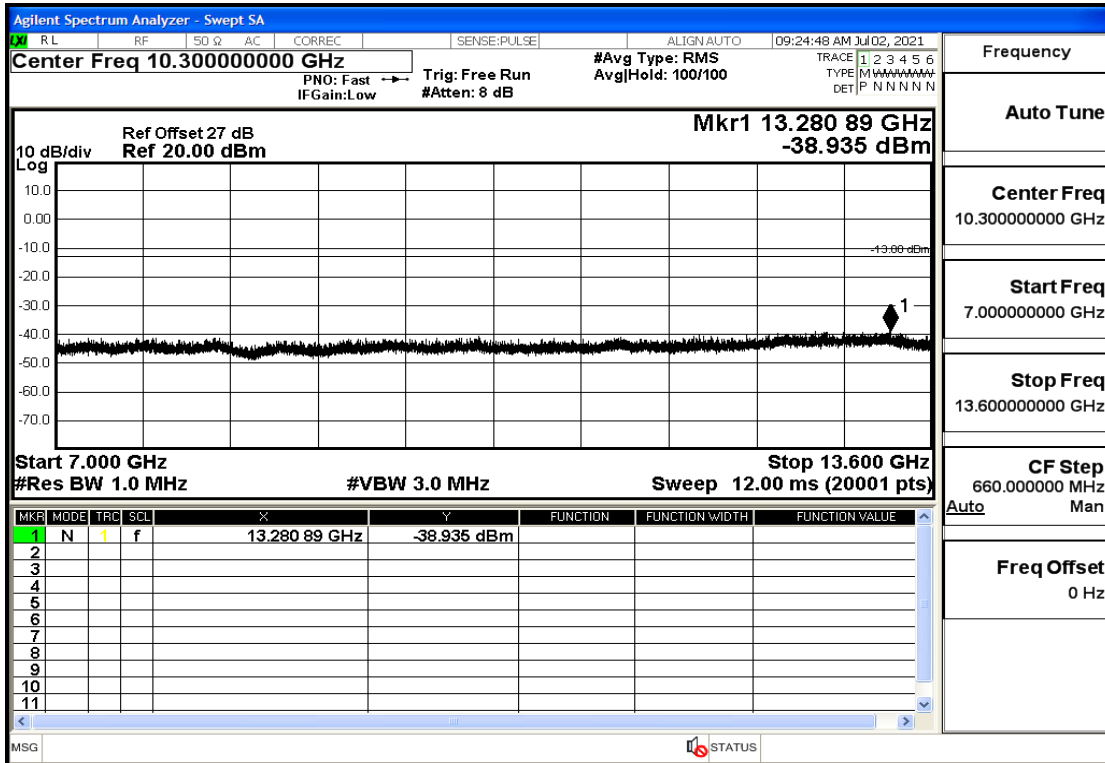

OB4-10-1750-QPSK-1#HIGH@7GHz-13.6GHz@Pass