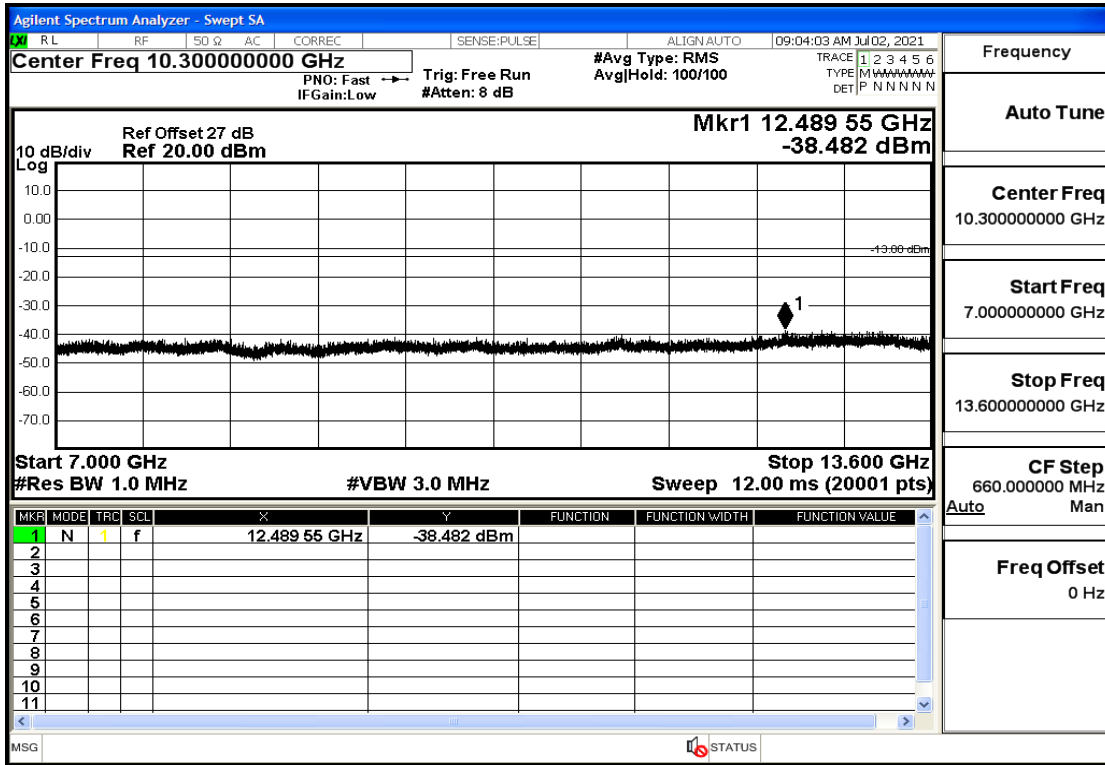

OB4-5-1712.5-QPSK-1#HIGH@7GHz-13.6GHz@Pass