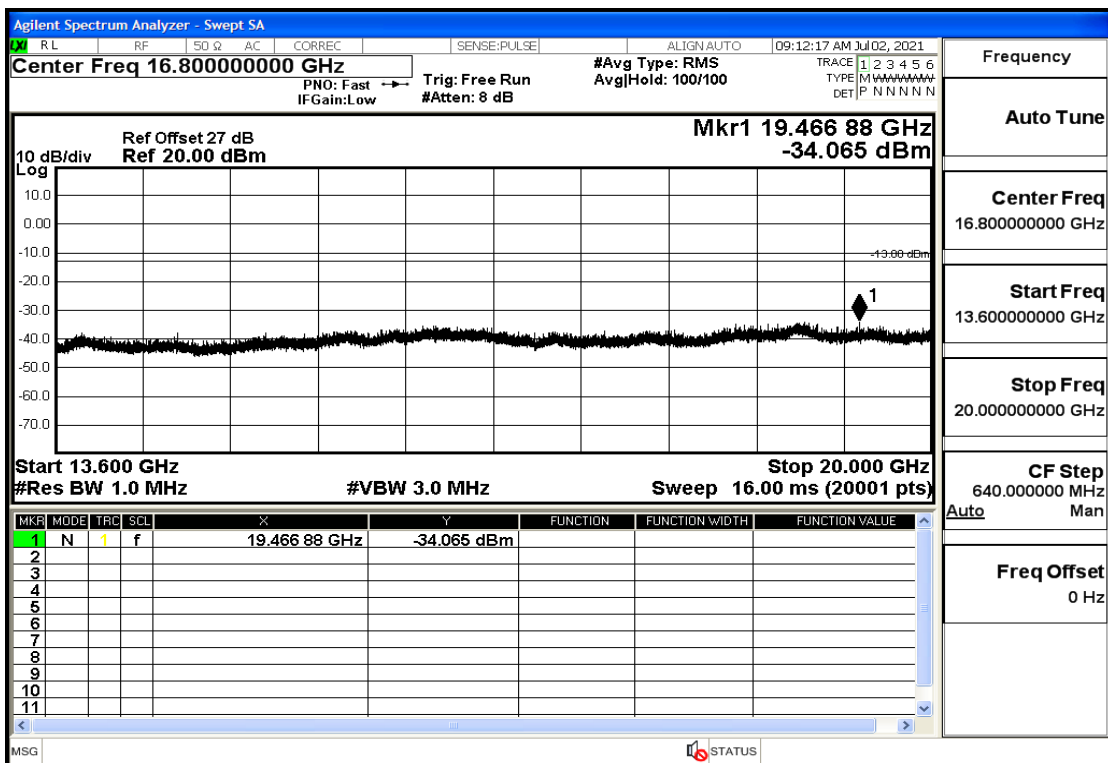

OB4-5-1752.5-QPSK-1#HIGH@13.6GHz-20GHz@Pass