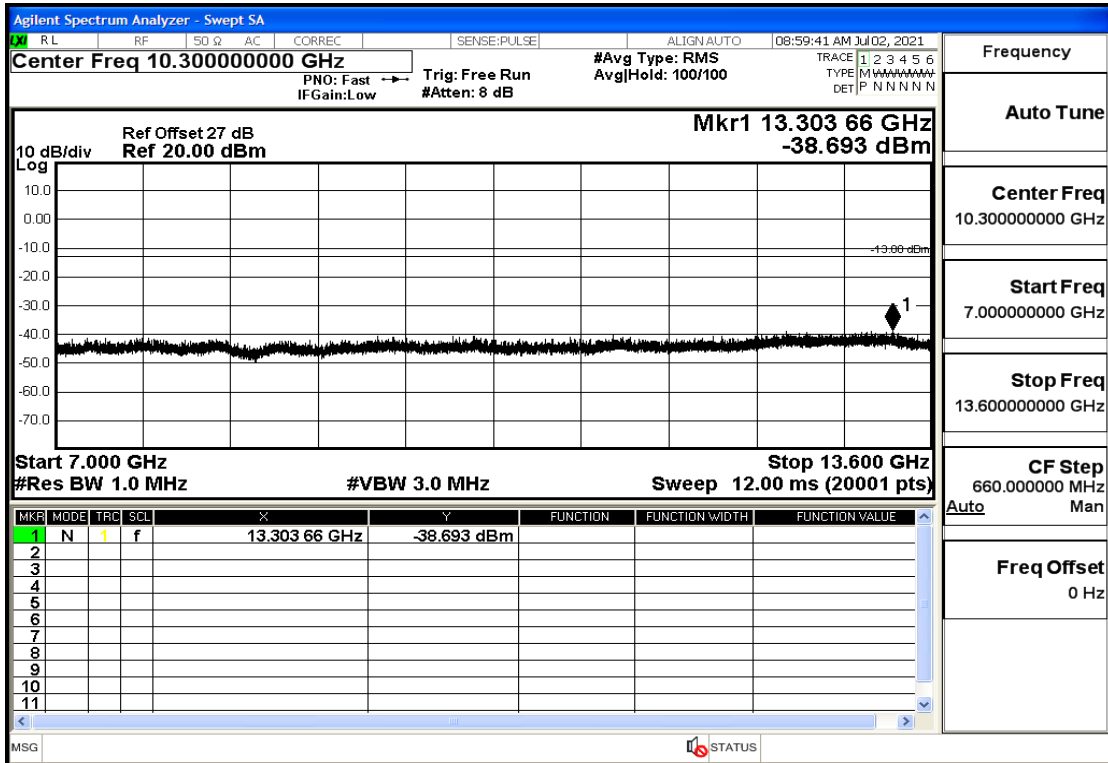

OB4-3-1753.5-QPSK-1#HIGH@7GHz-13.6GHz@Pass