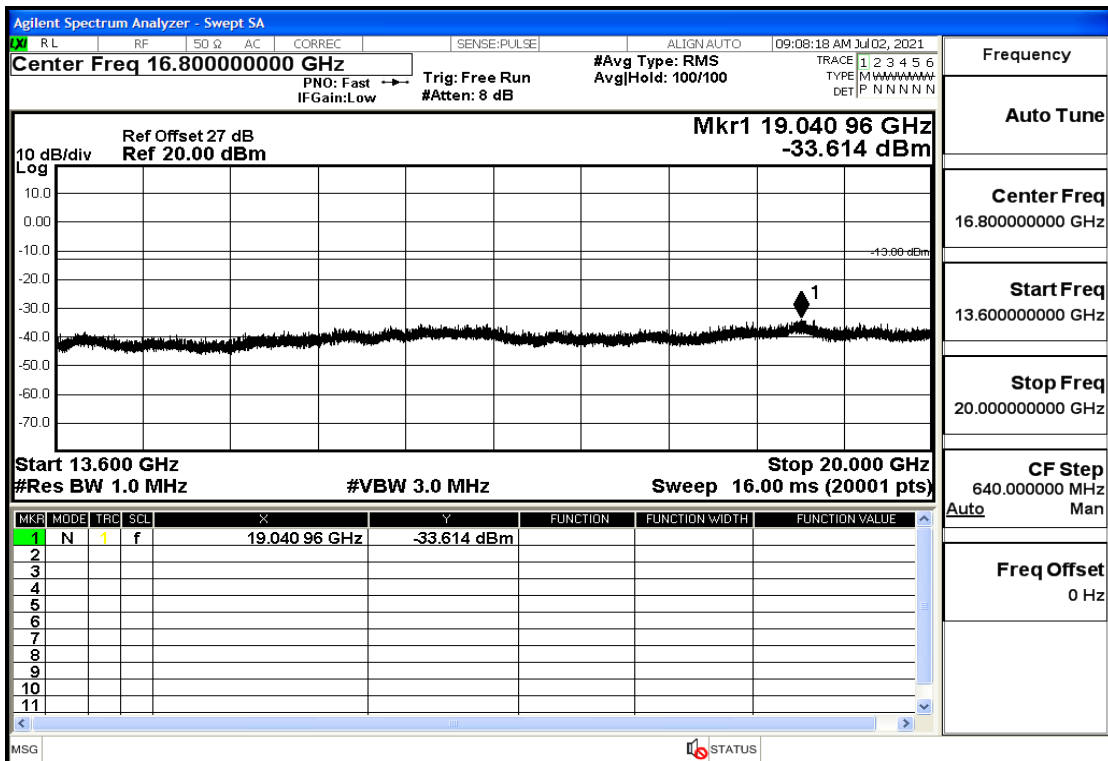

OB4-5-1732.5-QPSK-1#HIGH@13.6GHz-20GHz@Pass