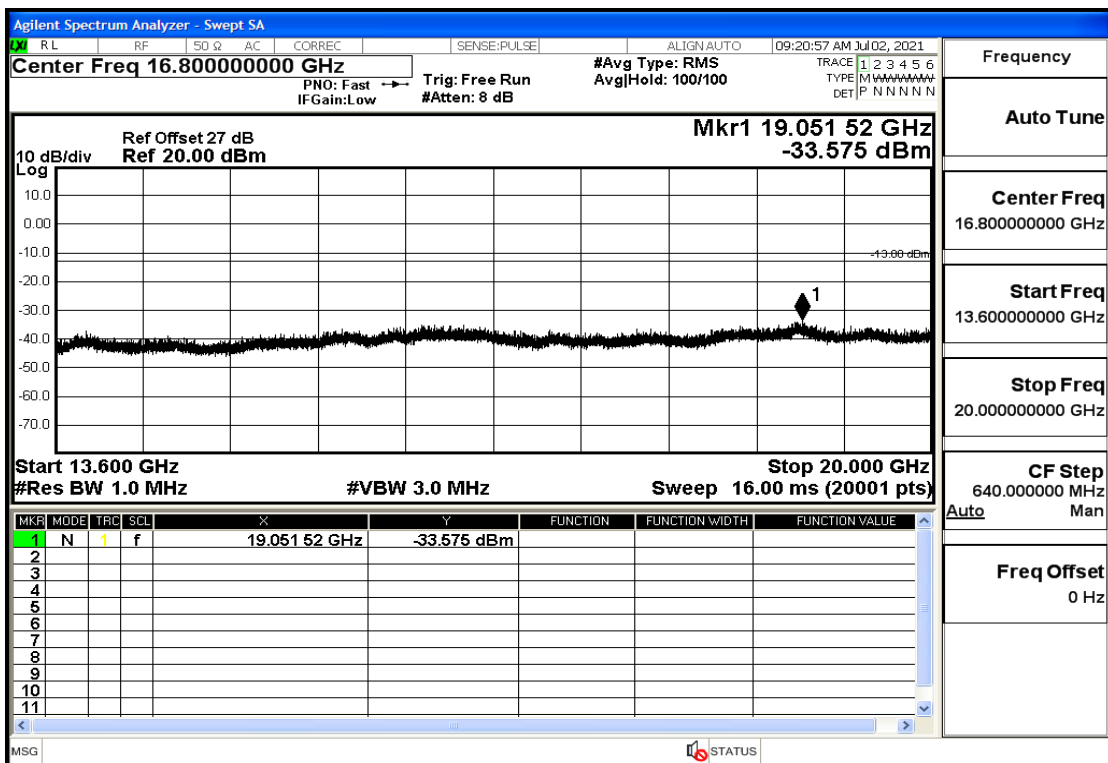

OB4-10-1732.5-QPSK-1#HIGH@13.6GHz-20GHz@Pass