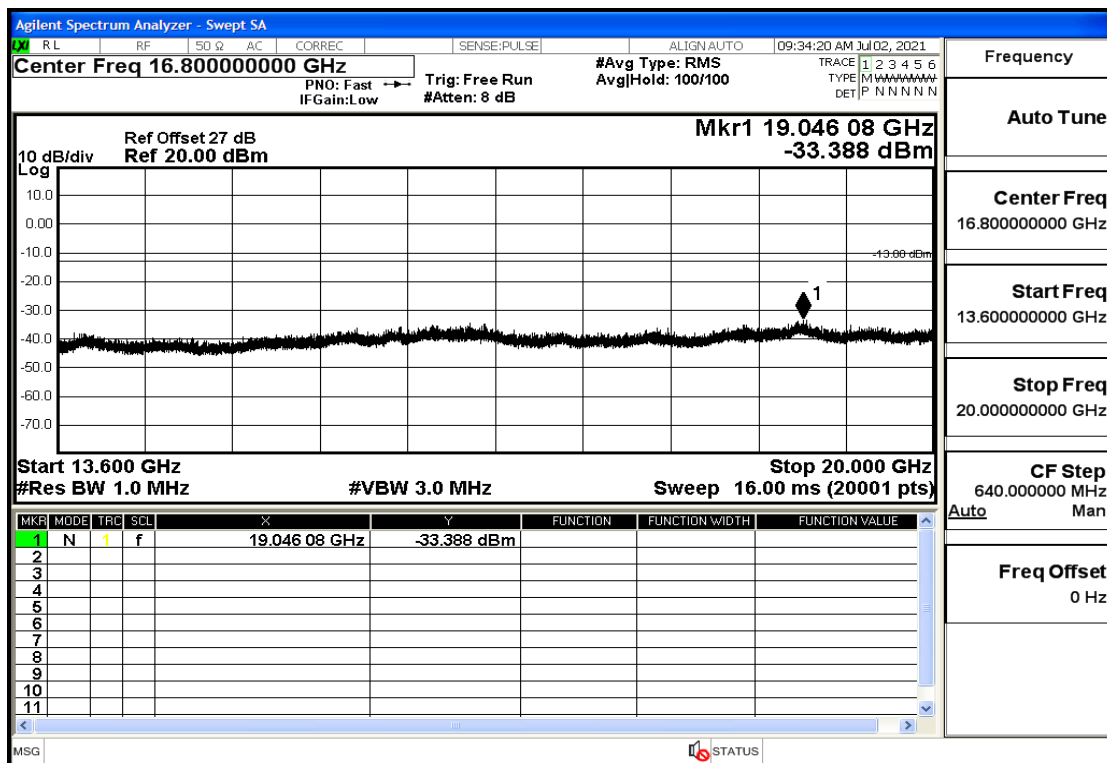

OB4-15-1732.5-QPSK-1#HIGH@13.6GHz-20GHz@Pass