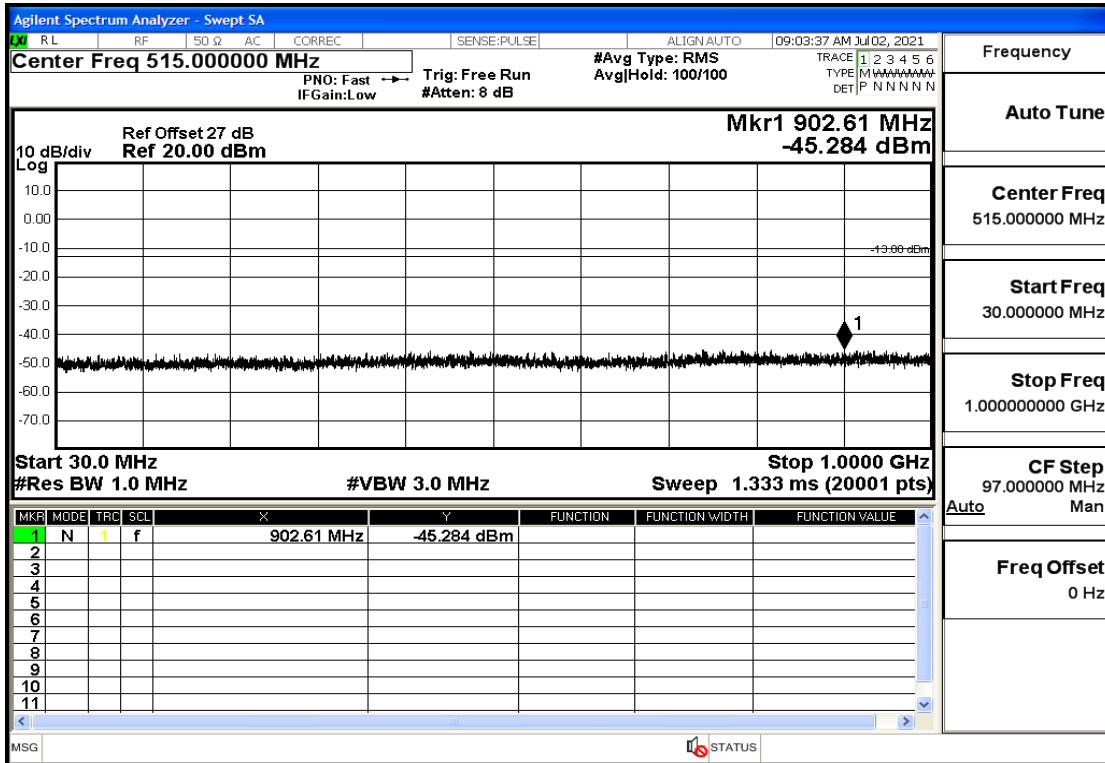

OB4-5-1712.5-QPSK-1#HIGH@30mHz-1GHz@Pass