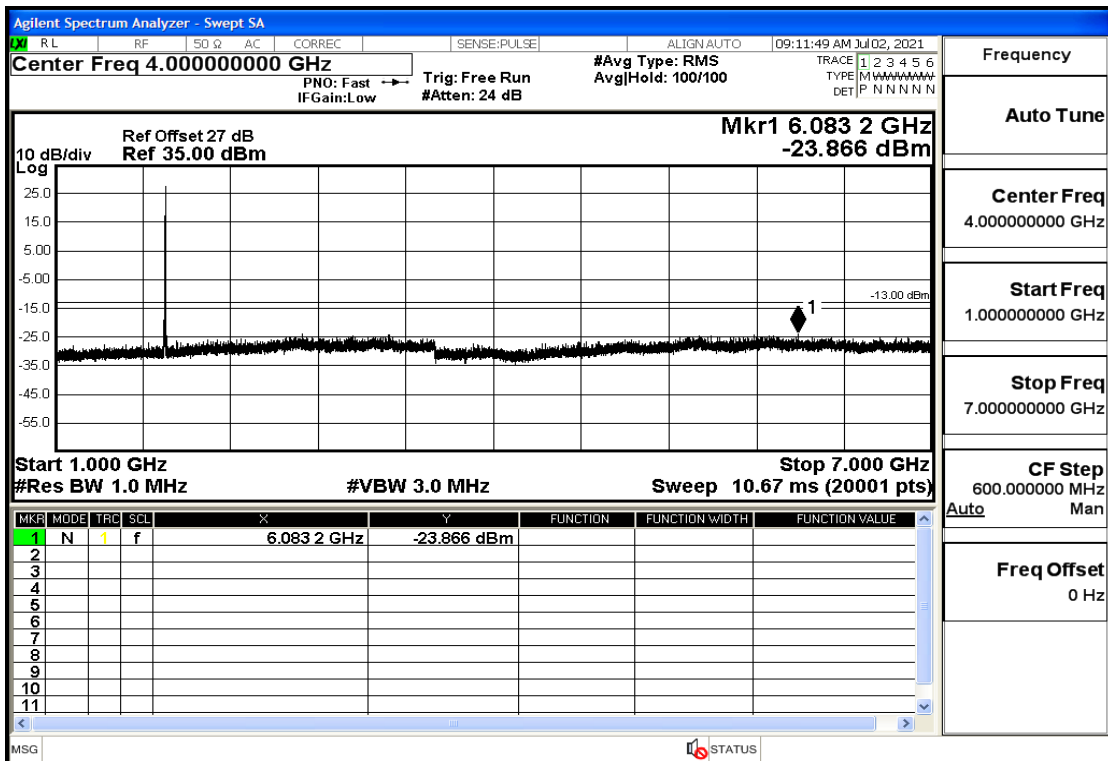

OB4-5-1752.5-QPSK-1#HIGH@1GHz-7GHz@Pass