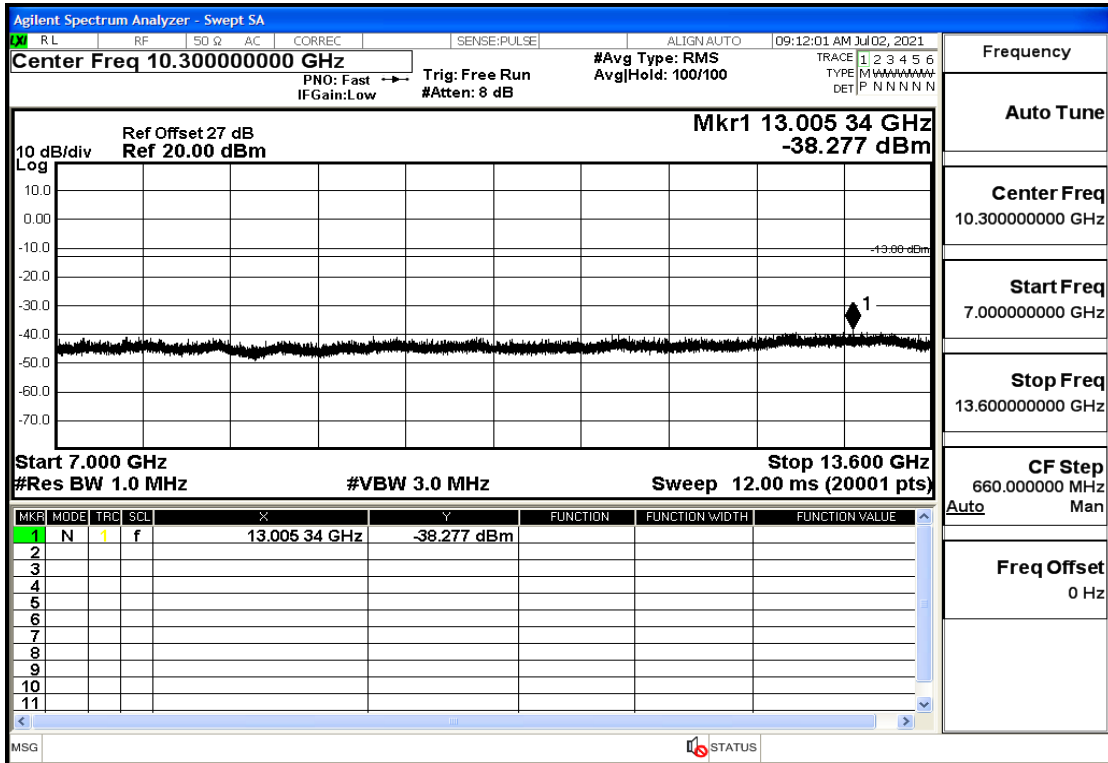

OB4-5-1752.5-QPSK-1#HIGH@7GHz-13.6GHz@Pass