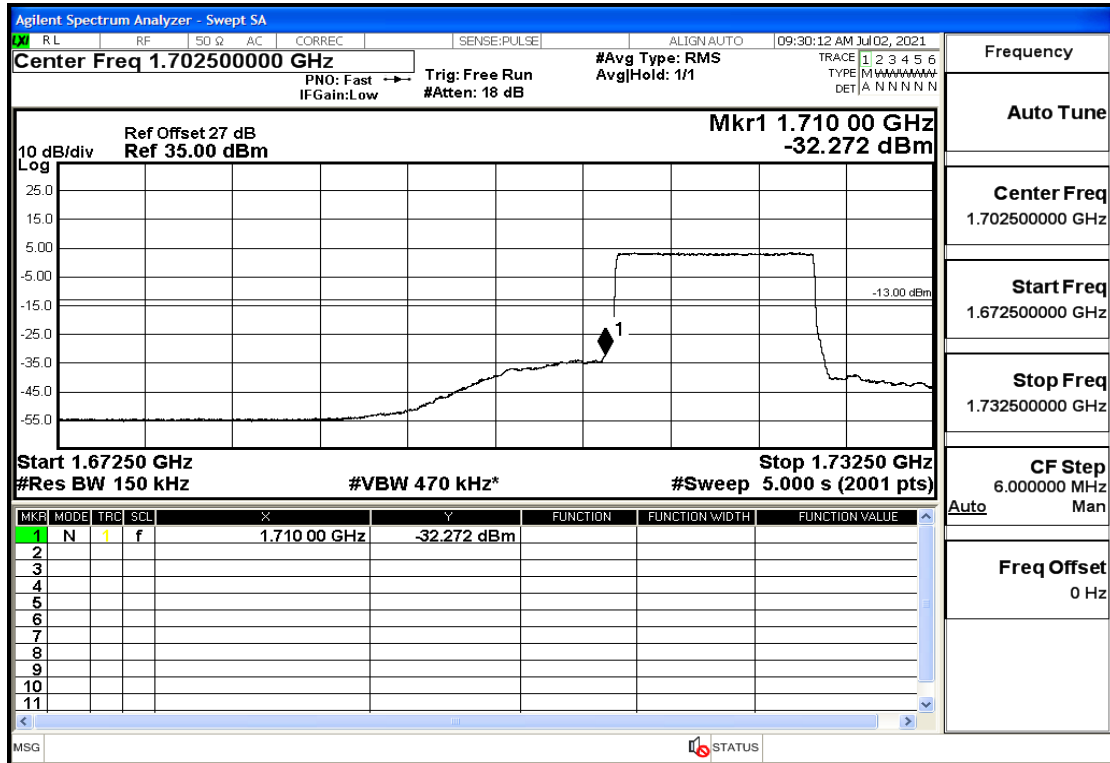

Band4-15-1717.5-16QAM-75#LOW@Pass