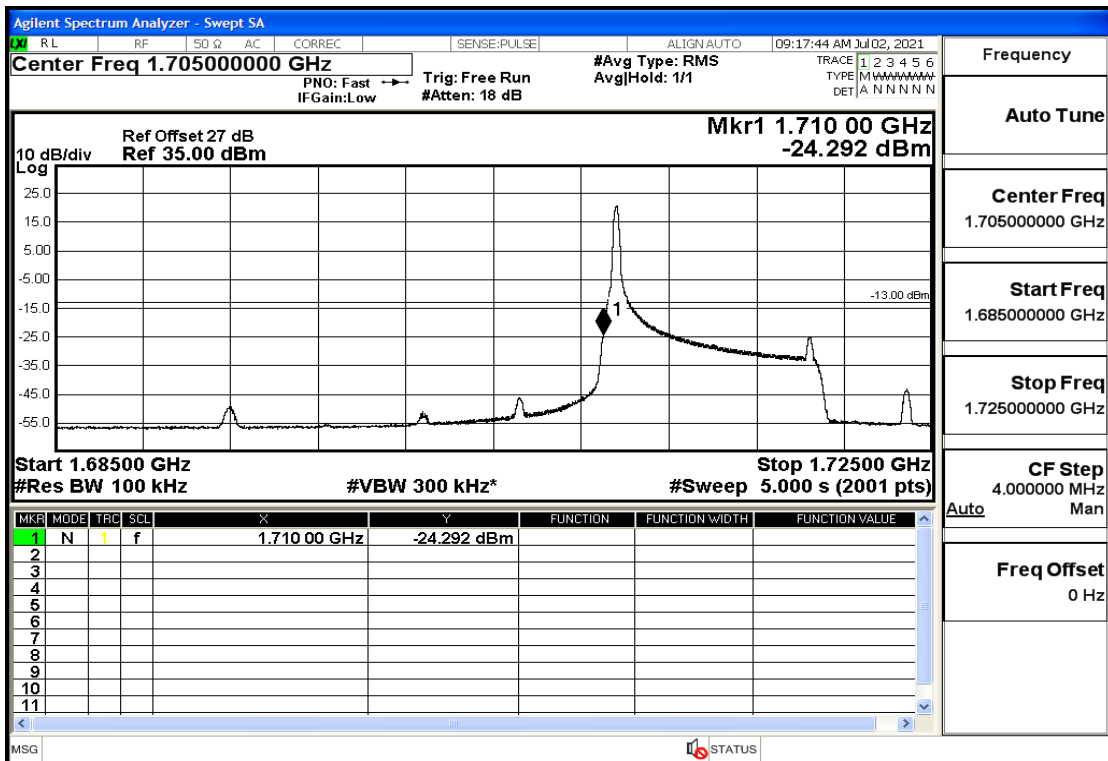

Band4-10-1715-16QAM-1#LOW@Pass