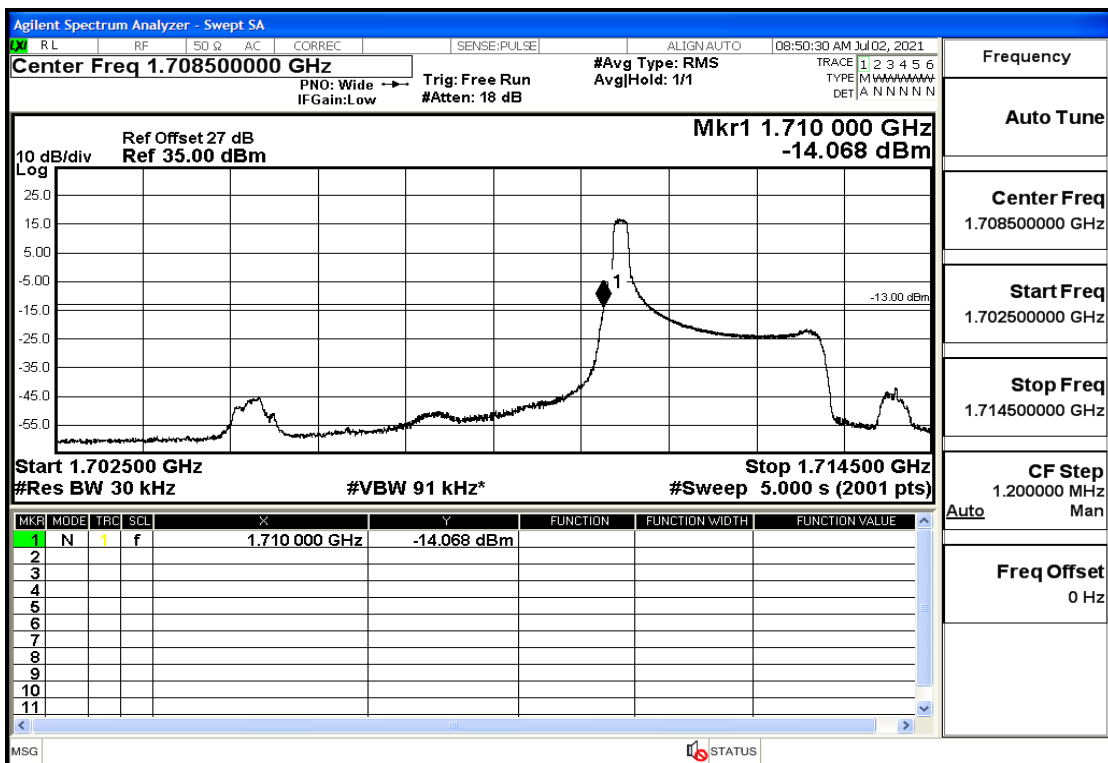

Band4-3-1711.5-QPSK-1#LOW@Pass