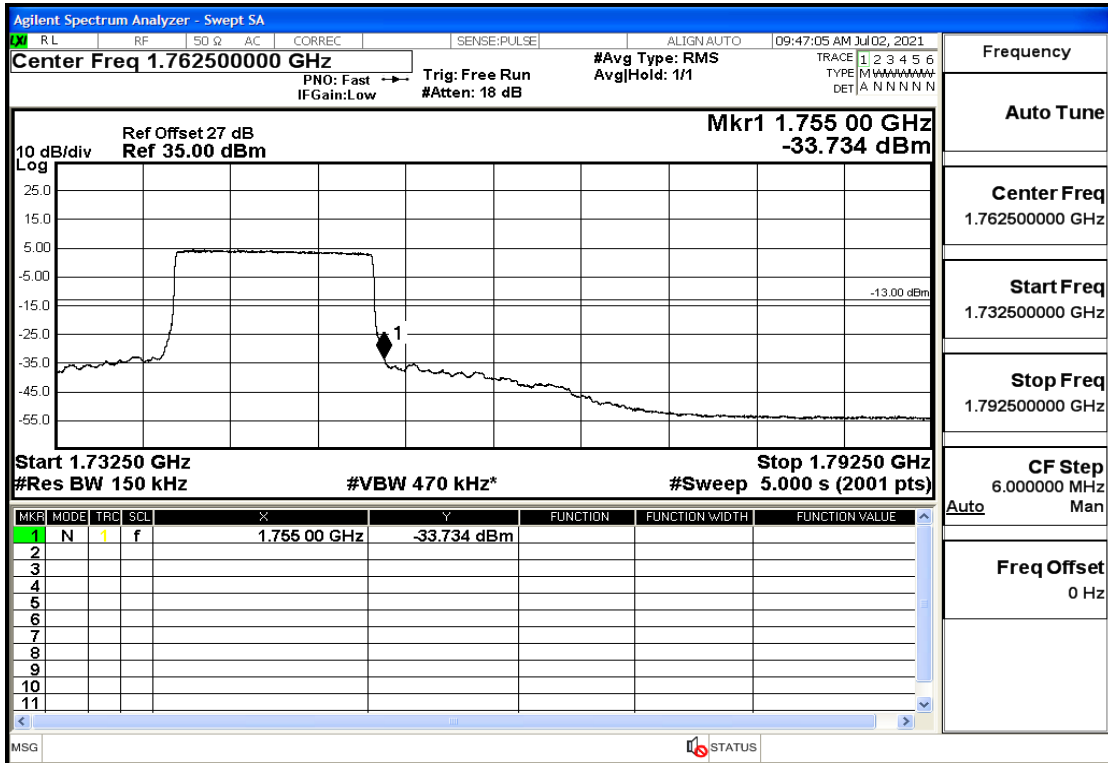

Band4-15-1747.5-QPSK-75#LOW@Pass