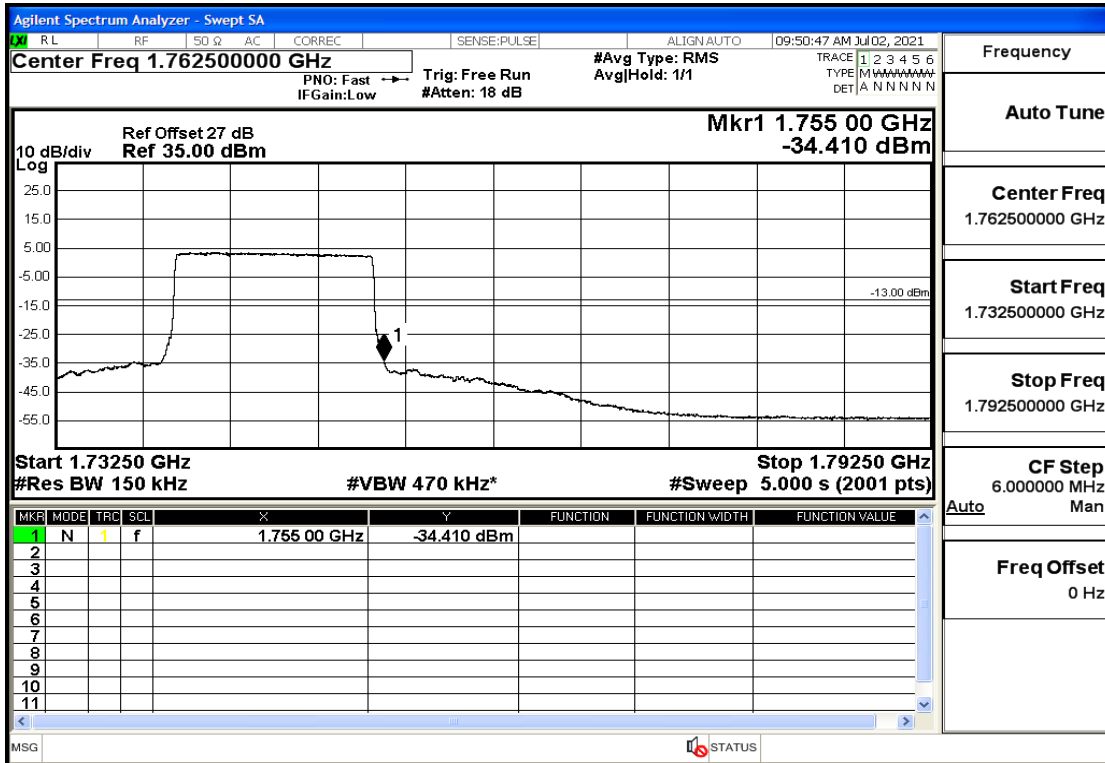

Band4-15-1747.5-16QAM-75#LOW@Pass