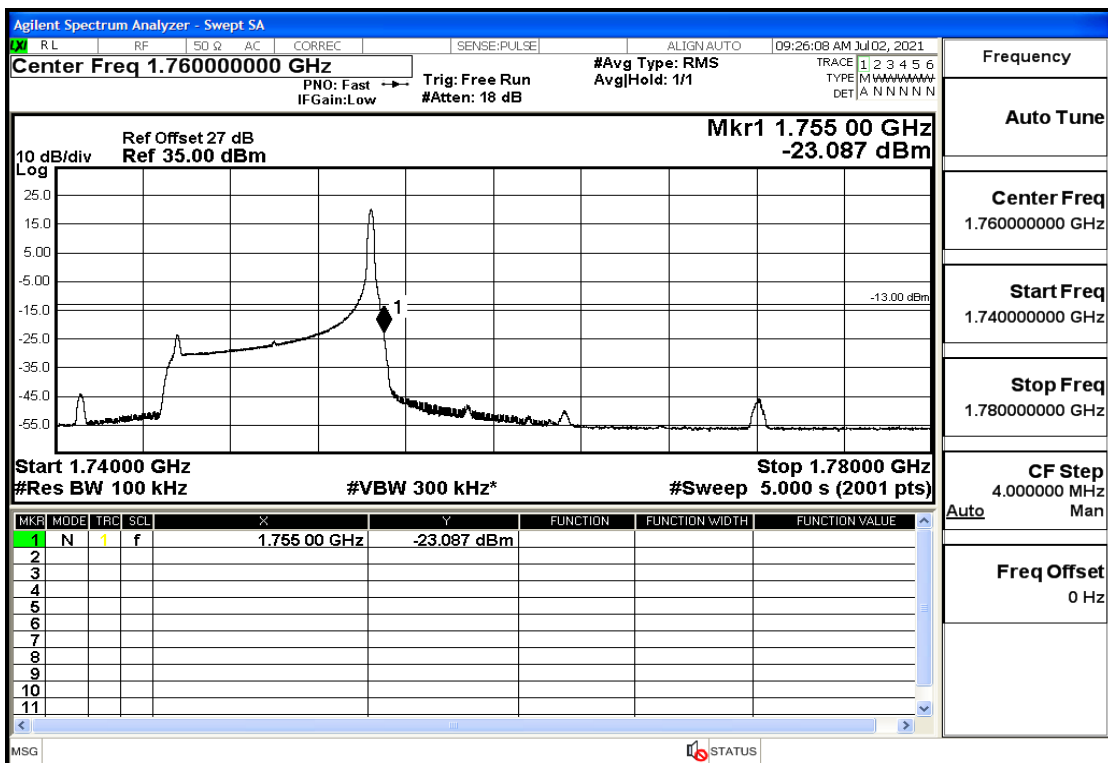

Band4-10-1750-16QAM-1#HIGH@Pass