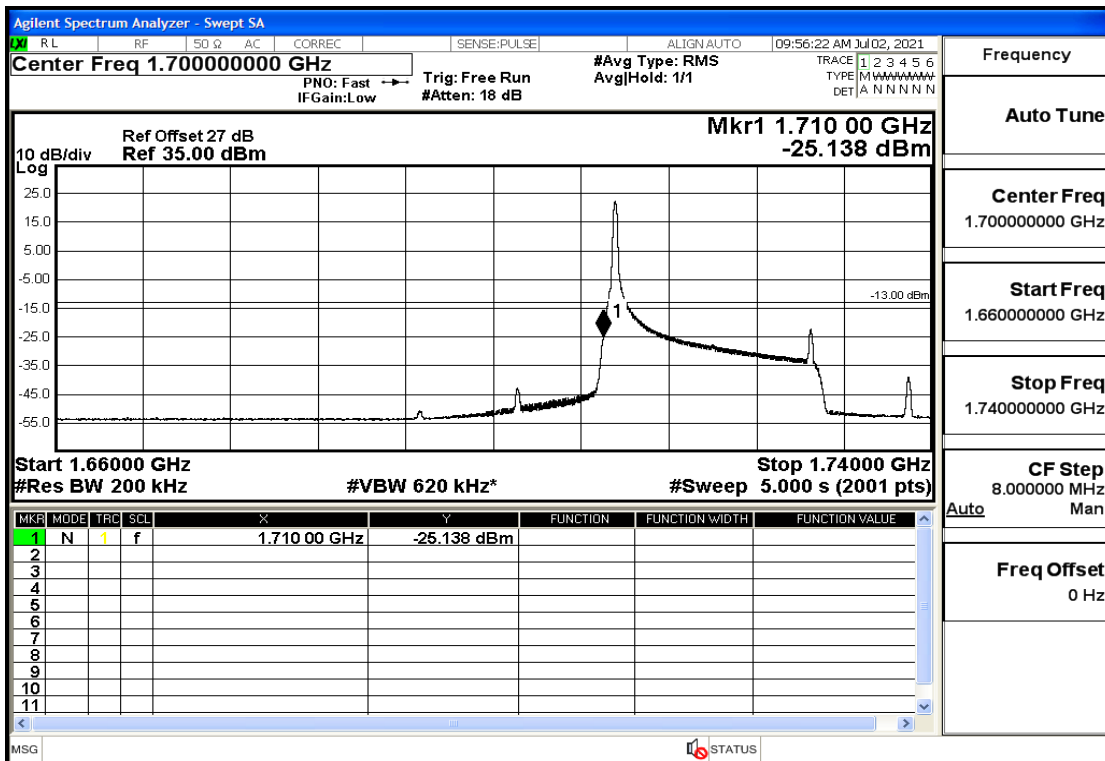

Band4-20-1720-16QAM-1#LOW@Pass