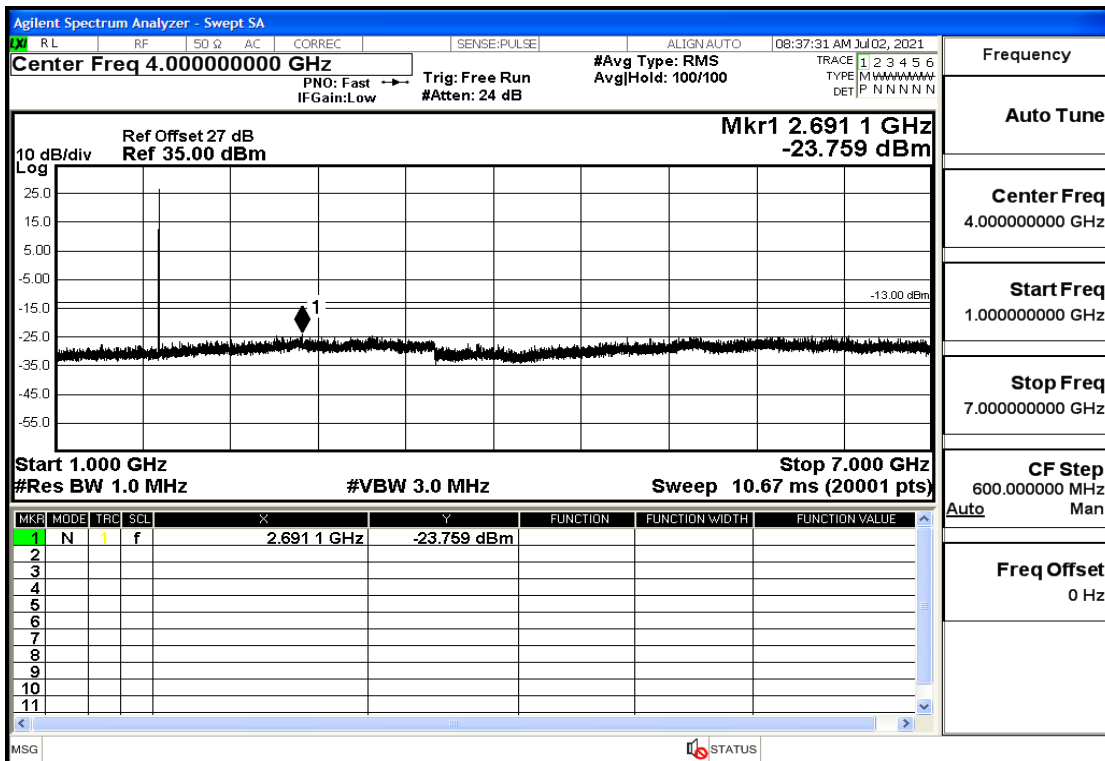

OB4-1.4-1710.7-QPSK-6#LOW@1GHz-7GHz@Pass