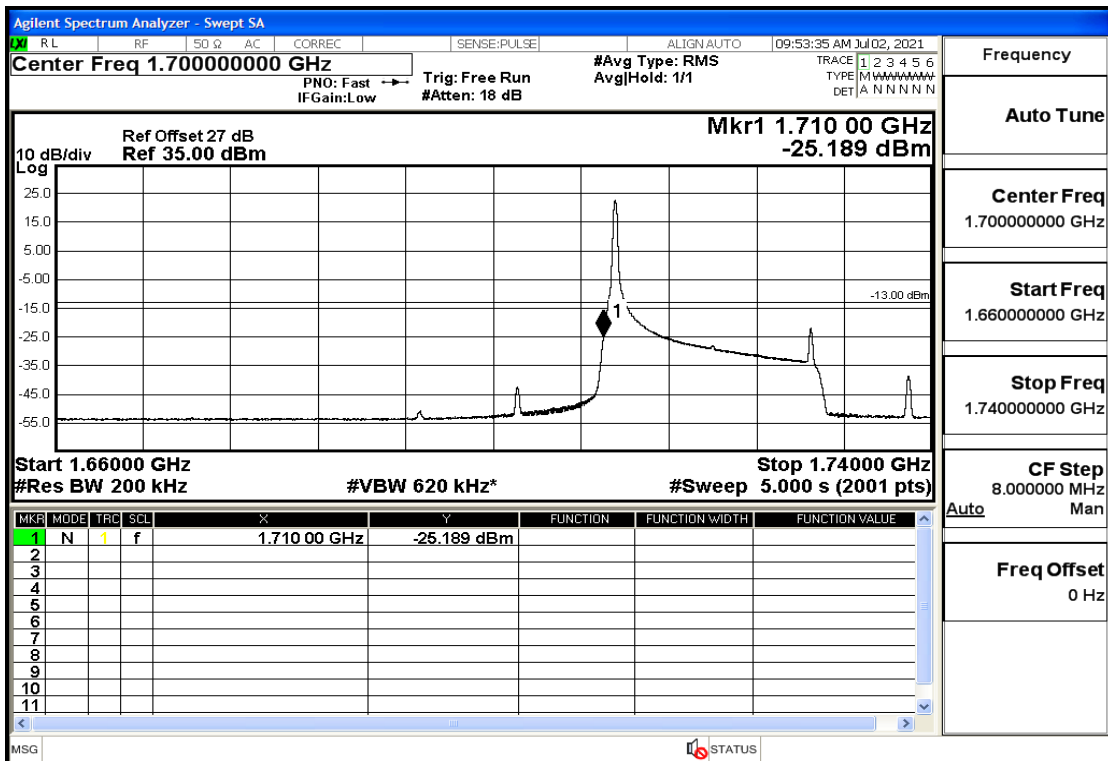

Band4-20-1720-QPSK-1#LOW@Pass