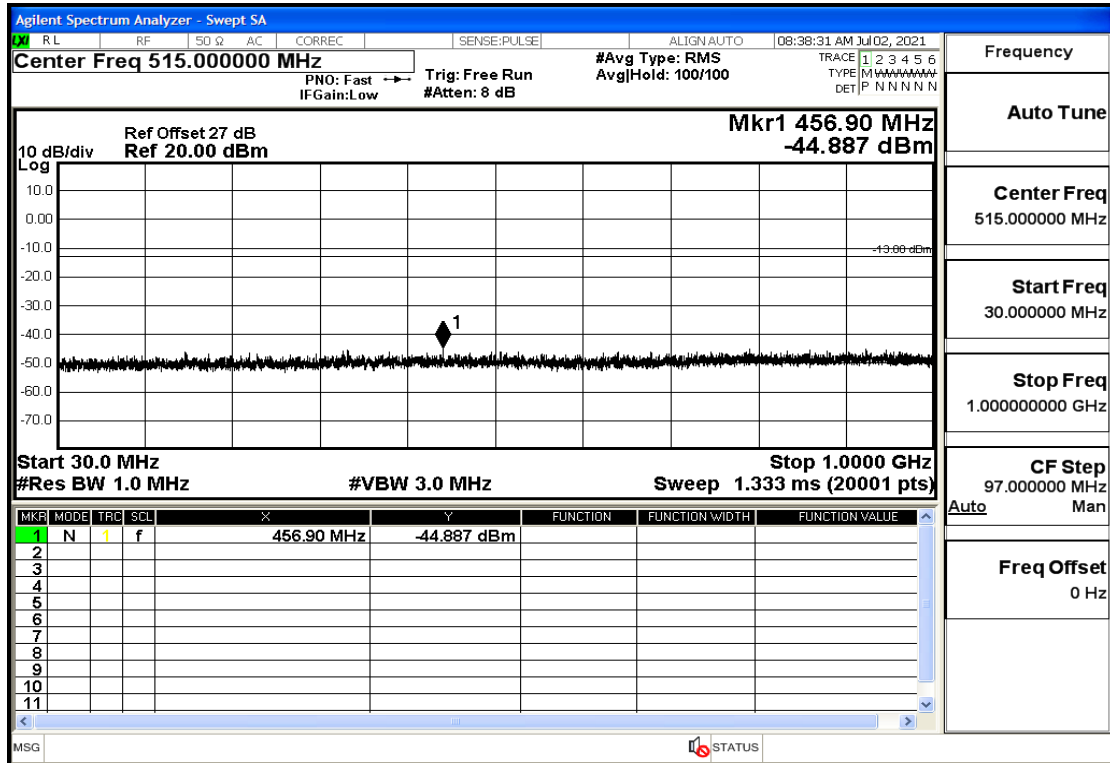

OB4-1.4-1710.7-QPSK-1#LOW@30mHz-1GHz@Pass