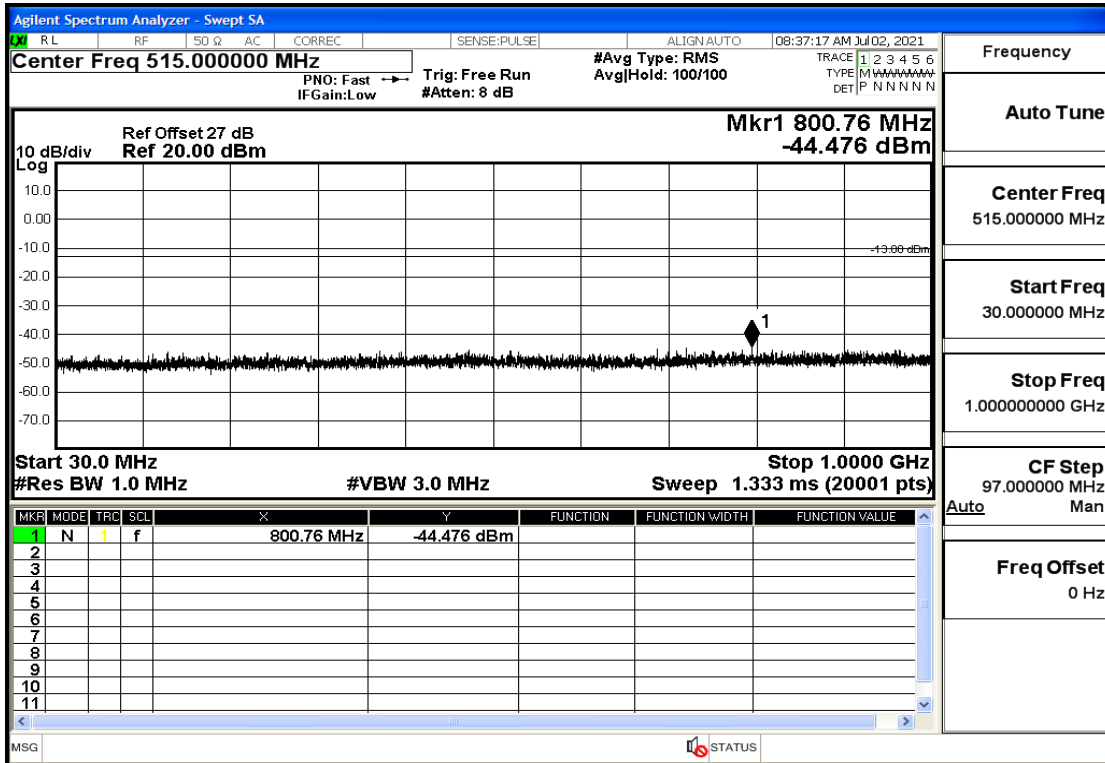

OB4-1.4-1710.7-QPSK-6#LOW@30mHz-1GHz@Pass