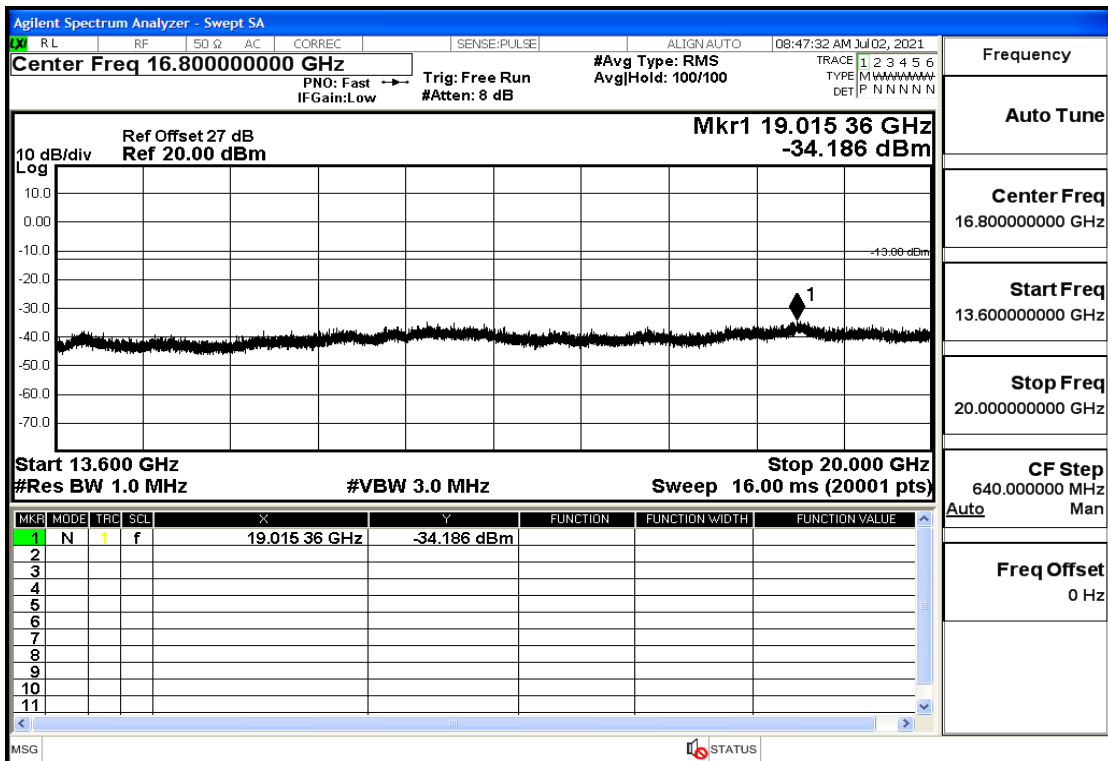

OB4-1.4-1754.3-QPSK-1#HIGH@13.6GHz-20GHz@Pass