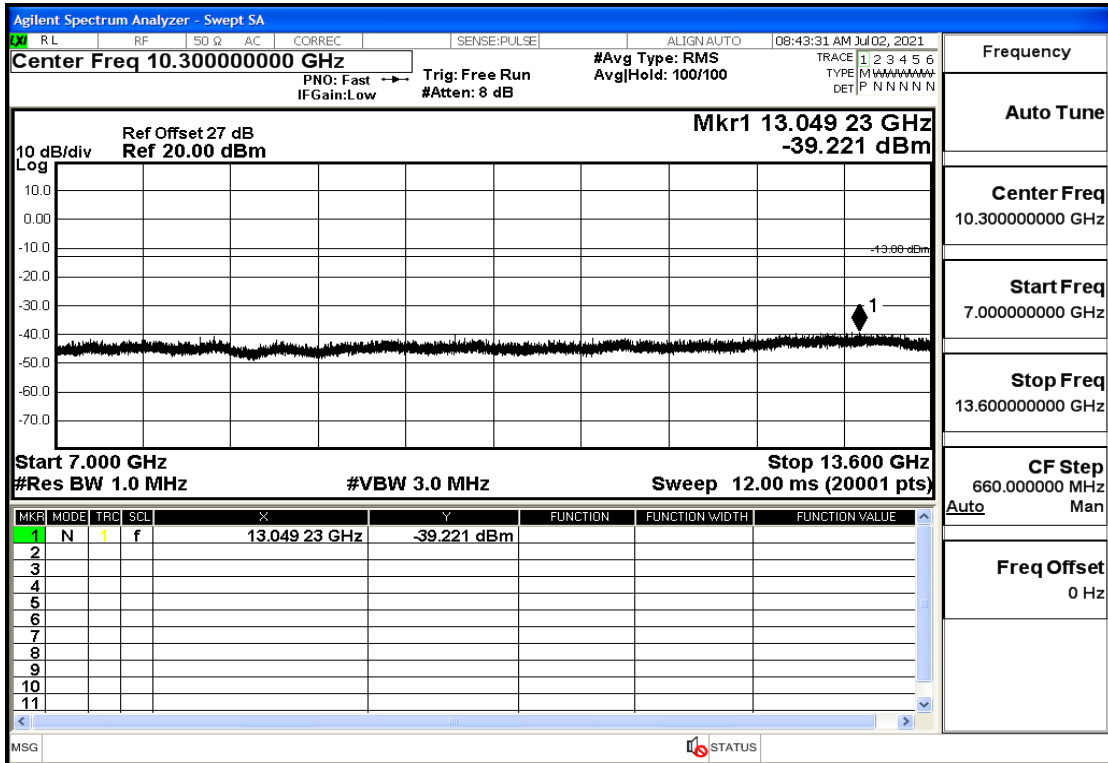

OB4-1.4-1732.5-QPSK-1#HIGH@7GHz-13.6GHz@Pass