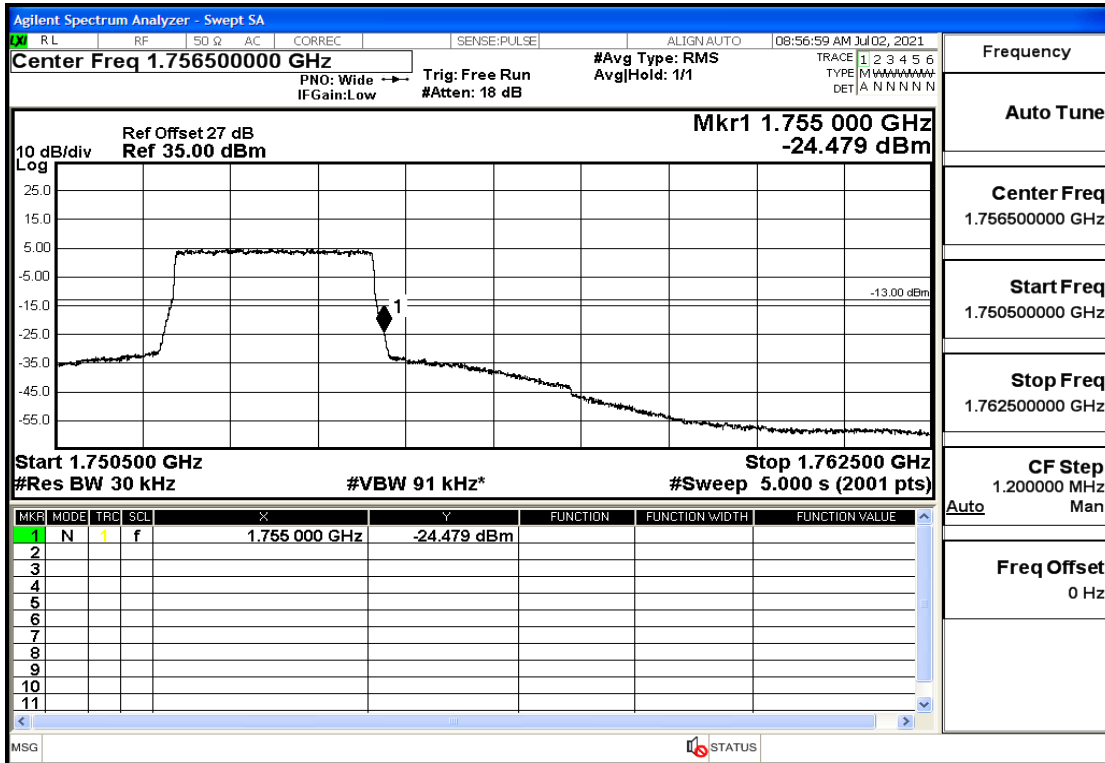

Band4-3-1753.5-QPSK-15#LOW@Pass