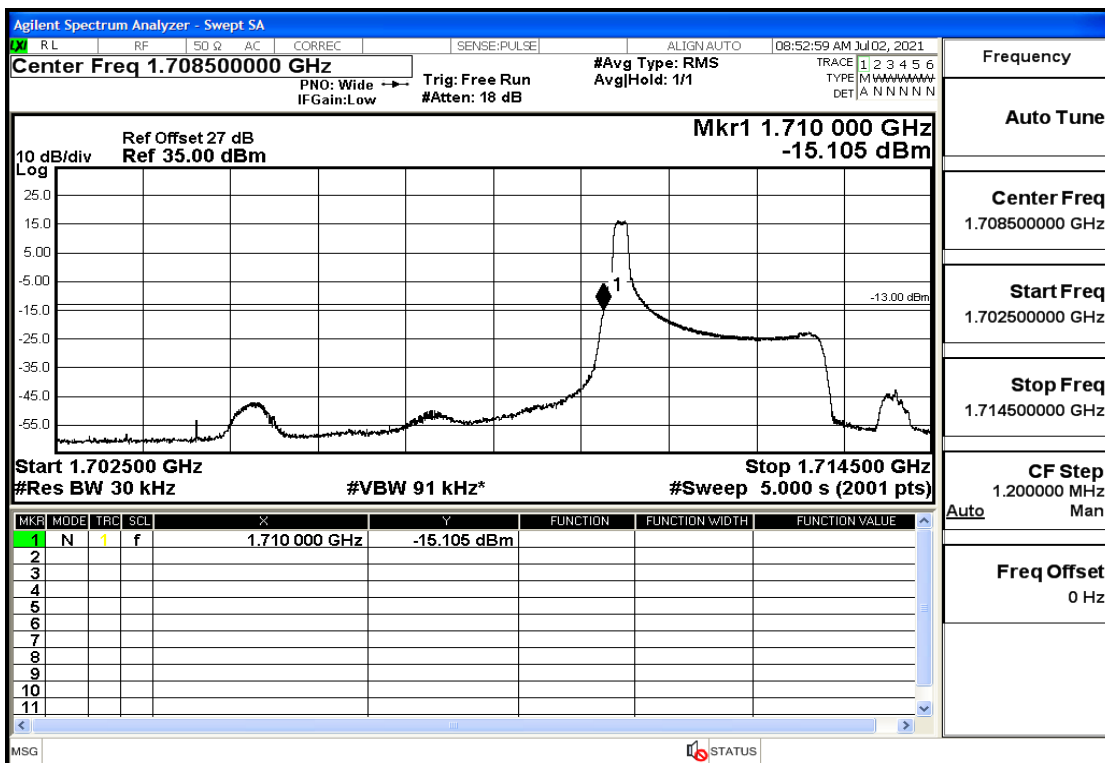

Band4-3-1711.5-16QAM-1#LOW@Pass