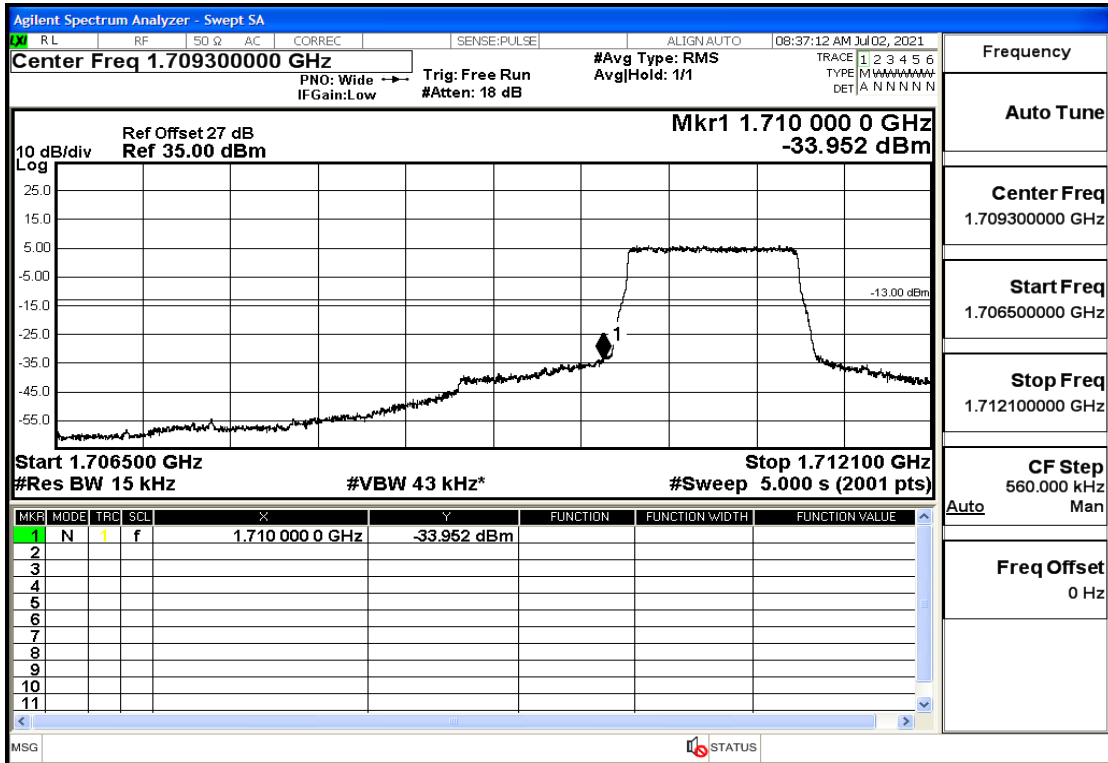

Band4-1.4-1710.7-QPSK-6#LOW@Pass