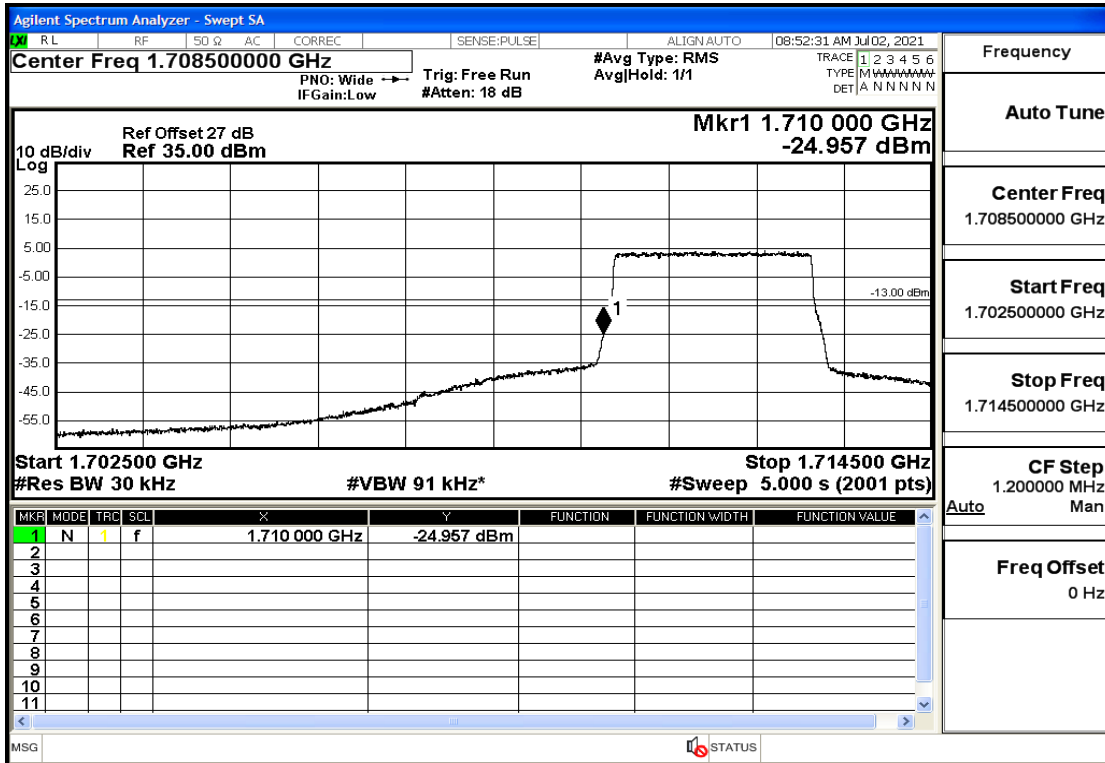

Band4-3-1711.5-16QAM-15#LOW@Pass