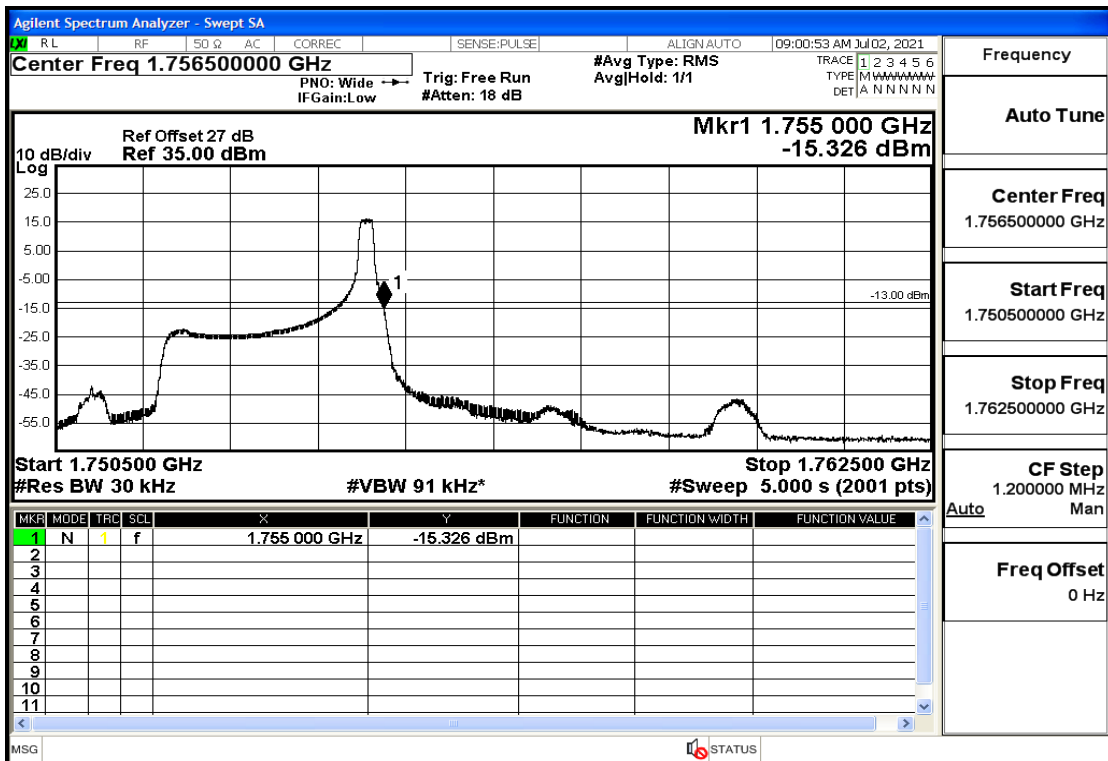

Band4-3-1753.5-16QAM-1#HIGH@Pass