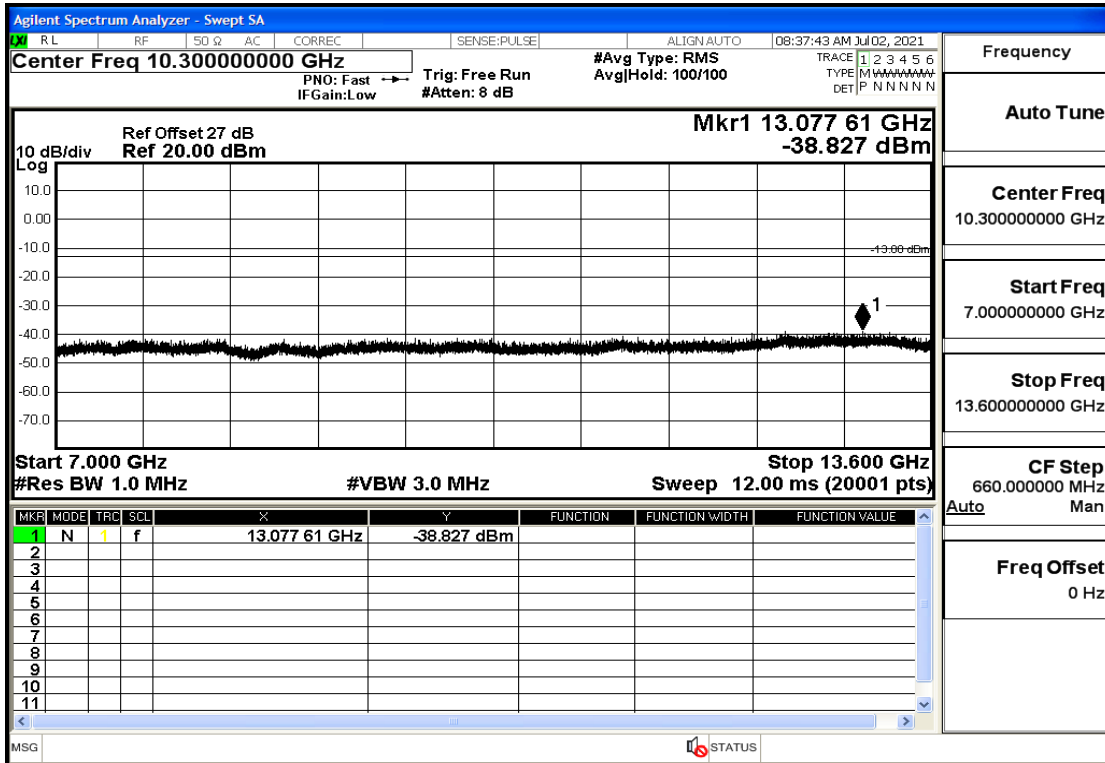

OB4-1.4-1710.7-QPSK-6#LOW@7GHz-13.6GHz@Pass