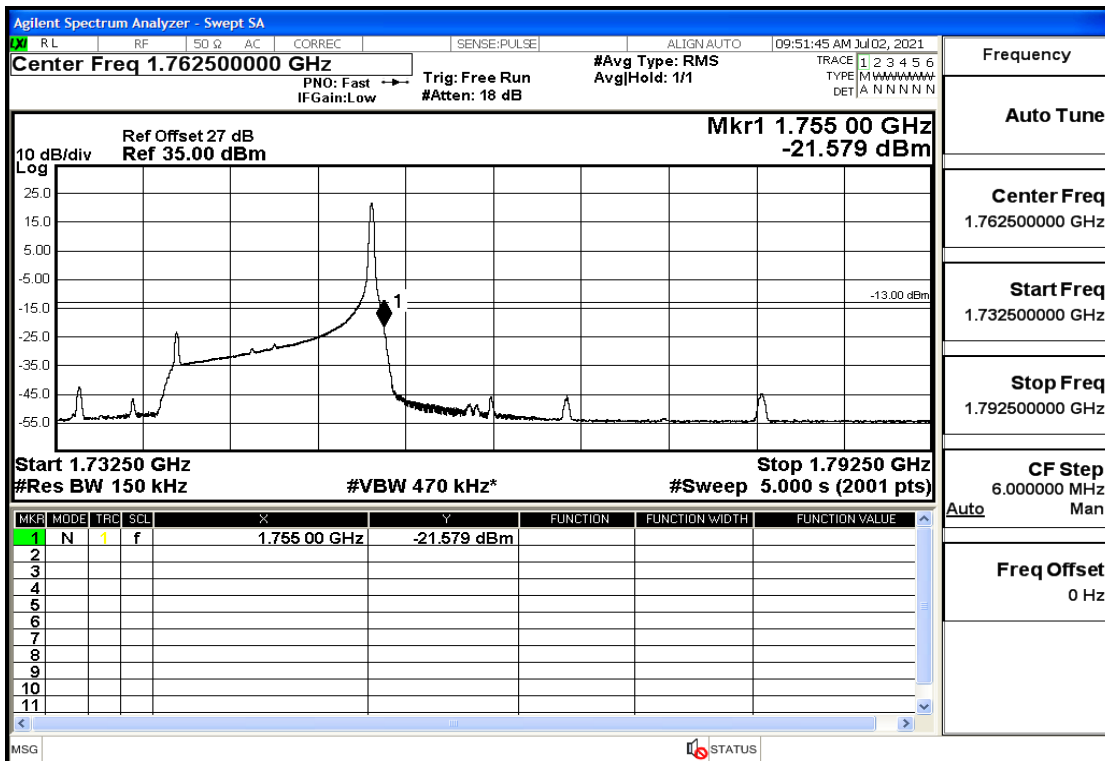

Band4-15-1747.5-16QAM-1#HIGH@Pass