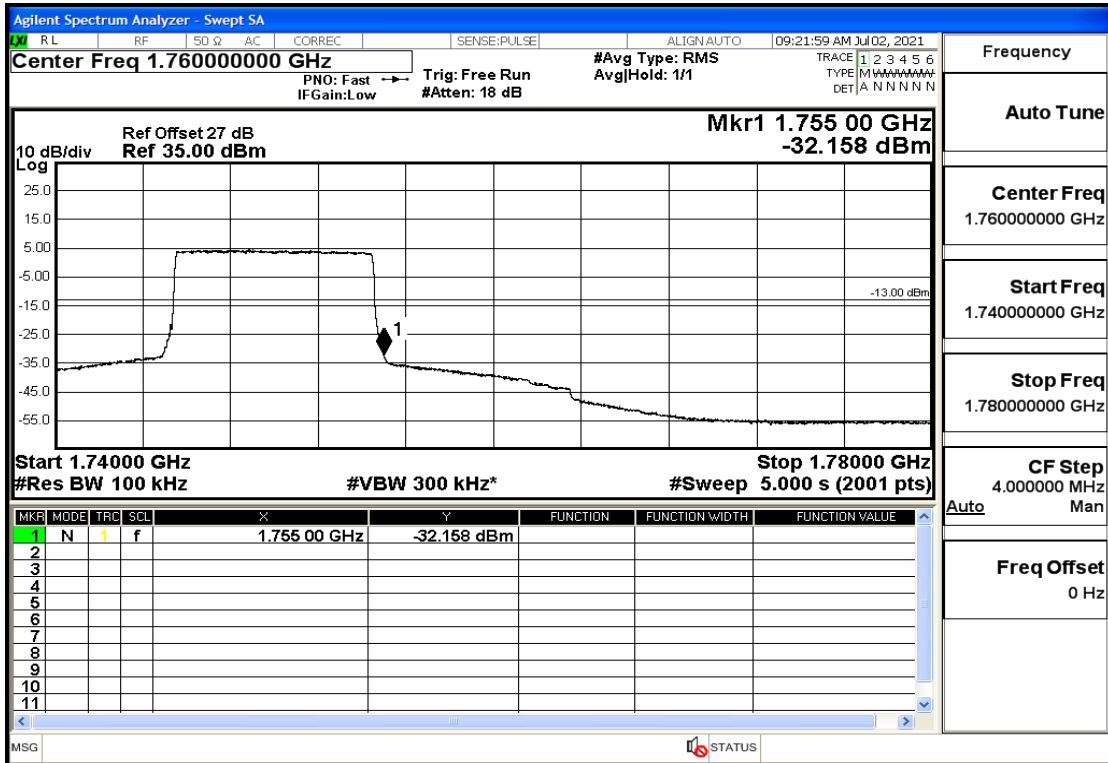

Band4-10-1750-QPSK-50#LOW@Pass