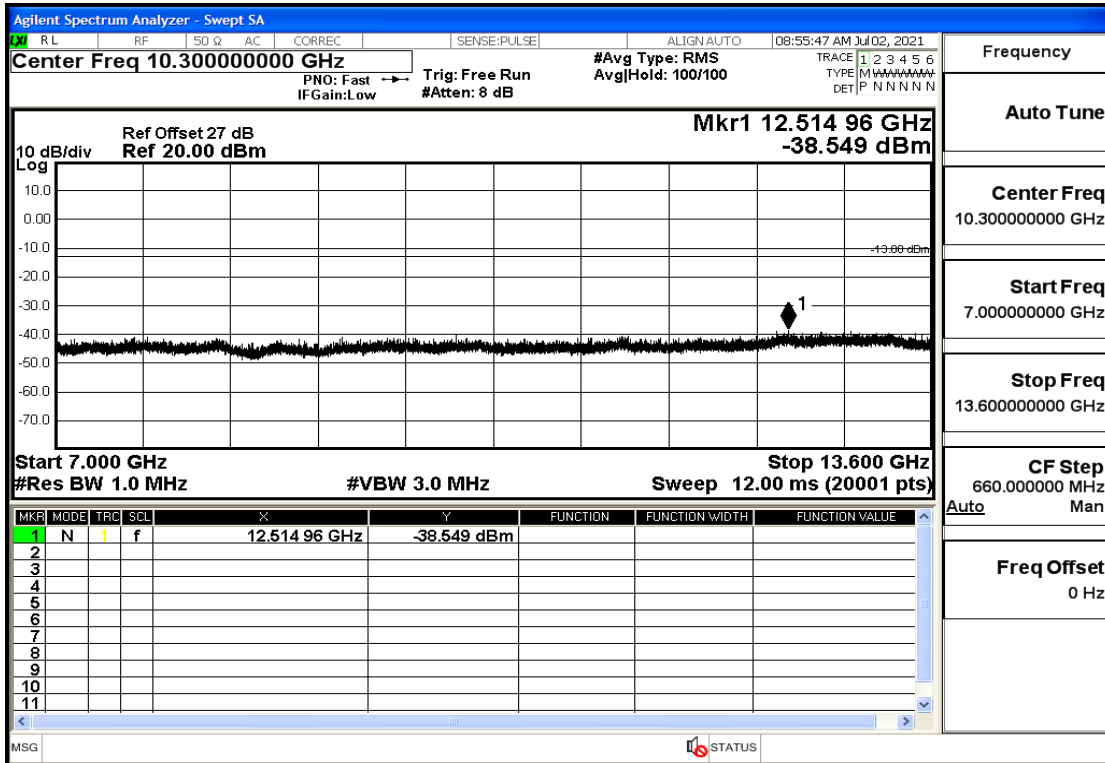

OB4-3-1732.5-QPSK-1#LOW@13.6GHz-20GHz@Pass

OB4-3-1732.5-QPSK-1#HIGH@30mHz-1GHz@Pass

OB4-3-1732.5-QPSK-1#HIGH@1GHz-7GHz@Pass

OB4-3-1732.5-QPSK-1#HIGH@7GHz-13.6GHz@Pass

OB4-3-1732.5-QPSK-1#HIGH@13.6GHz-20GHz@Pass