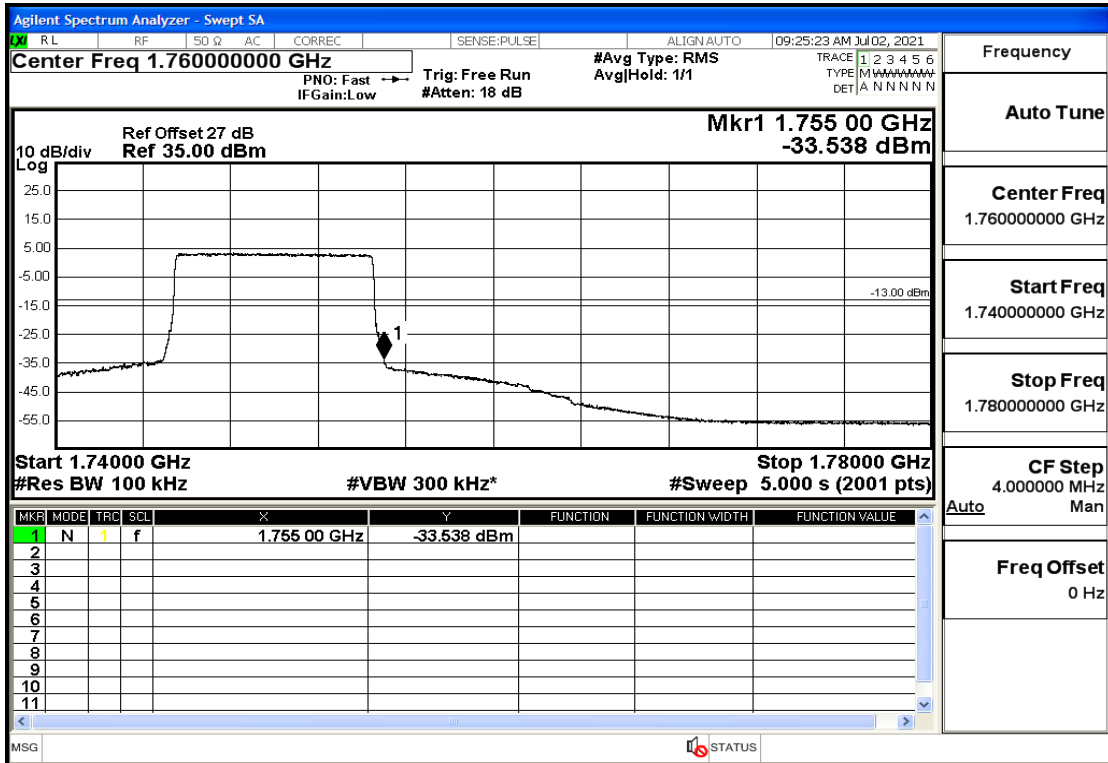

Band4-10-1750-16QAM-50#LOW@Pass