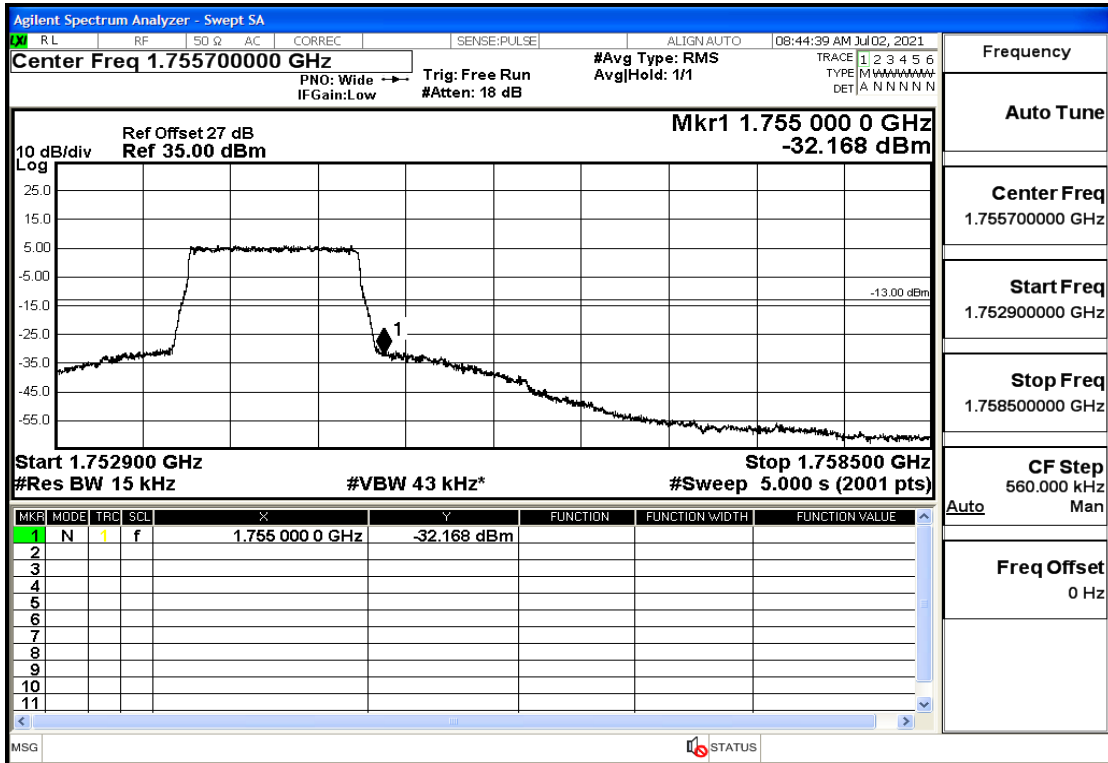

Band4-1.4-1754.3-QPSK-6#LOW@Pass