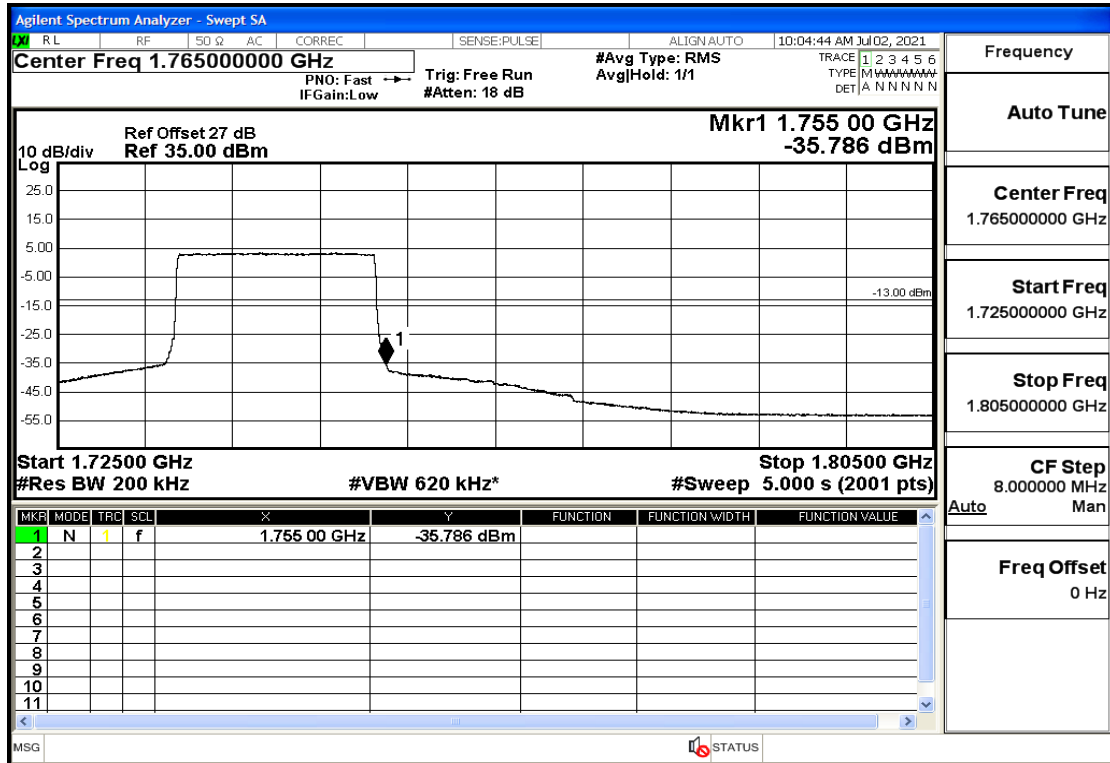

RF Test Data for LTE (Conducted Measurement)

Product Name: Mobile phone

Trade Mark: PCD

Test Model: P40

Sample ID: TZ210602337-1#

FCC ID: 2ALJJP40

Environmental Conditions

Temperature:	23.8℃
Relative Humidity:	56%
ATM Pressure:	100.0 kPa
Test Engineer:	Anna Hu
Supervised by:	Hugo Chen
Remark:	For LTE Band5

Band4-20-1720-16QAM-100#LOW@Pass

Band4-20-1720-16QAM-1#LOW@Pass

Band4-20-1745-QPSK-100#LOW@Pass

Band4-20-1745-QPSK-1#HIGH@Pass

Band4-20-1745-16QAM-100#LOW@Pass

Band4-20-1745-16QAM-1#HIGH@Pass

Conducted Spurious Emission