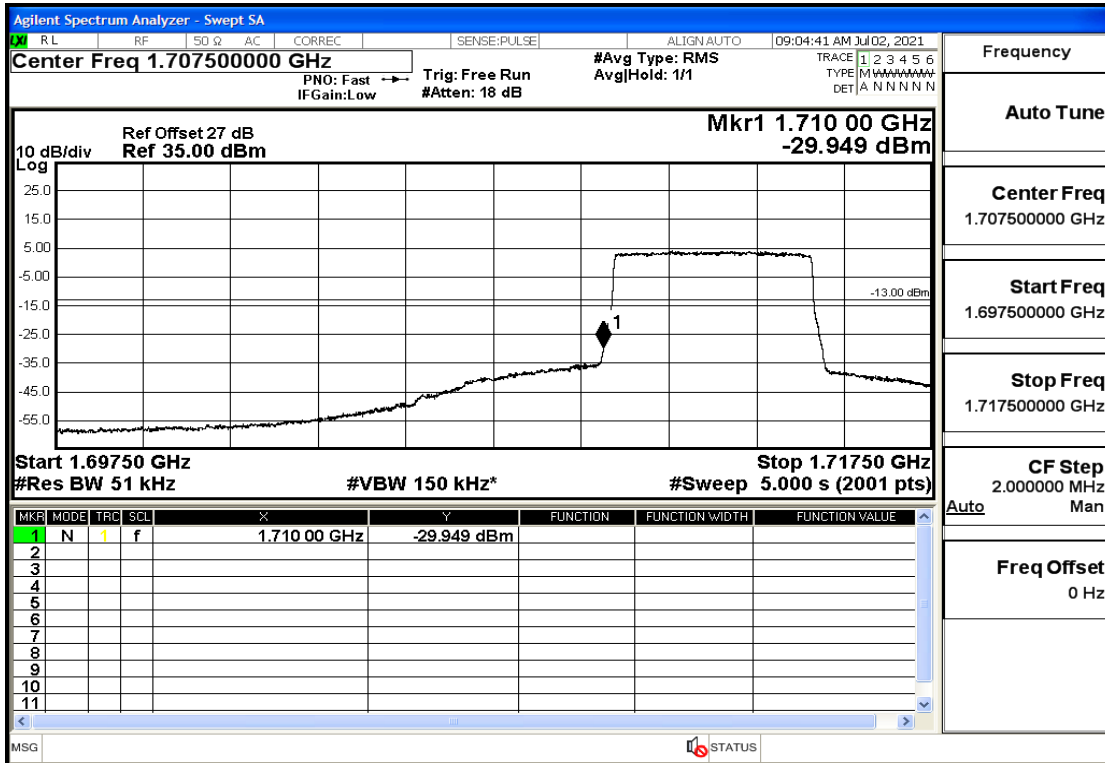

RF Test Data for LTE (Conducted Measurement)

Product Name: Mobile phone

Trade Mark: PCD

Test Model: P40

Sample ID: TZ210602337-1#

FCC ID: 2ALJJP40

Environmental Conditions

Temperature:	23.8℃
Relative Humidity:	56%
ATM Pressure:	100.0 kPa
Test Engineer:	Anna Hu
Supervised by:	Hugo Chen
Remark:	For LTE Band5

Band4-3-1753.5-16QAM-15#LOW@Pass

Band4-3-1753.5-16QAM-1#HIGH@Pass

Band4-5-1712.5-QPSK-25#LOW@Pass

Band4-5-1712.5-QPSK-1#LOW@Pass

Band4-5-1712.5-16QAM-25#LOW@Pass

Band4-5-1712.5-16QAM-1#LOW@Pass

Band4-5-1752.5-QPSK-25#LOW@Pass