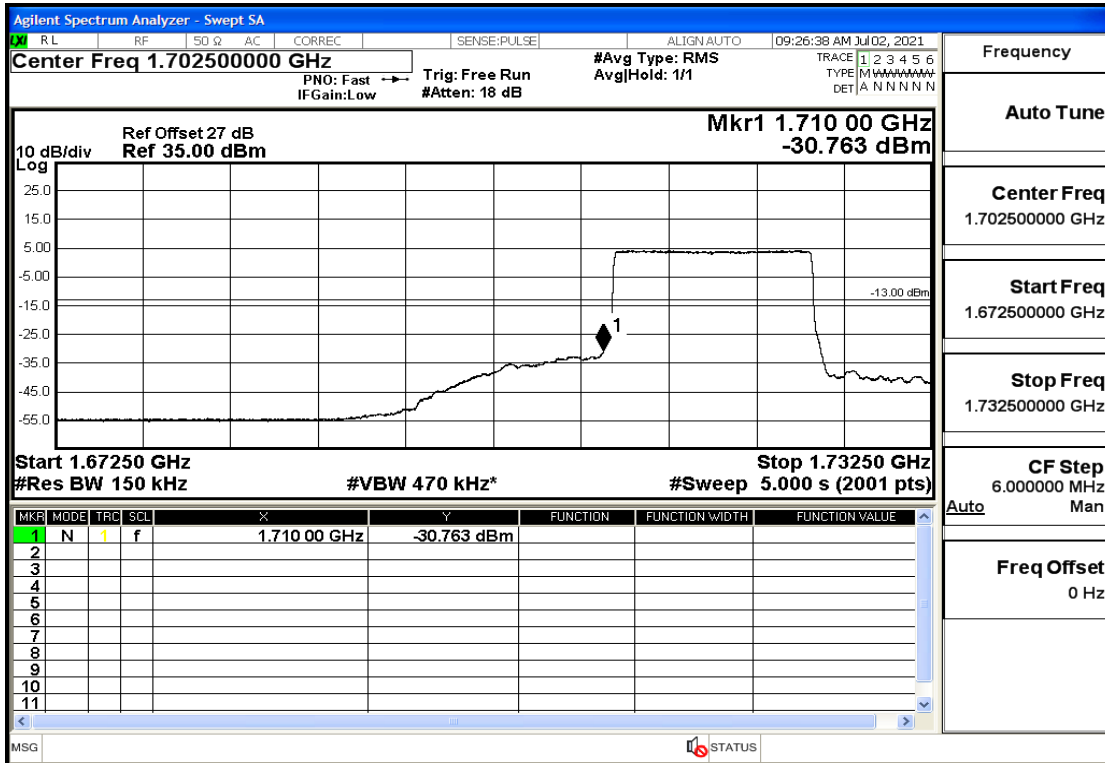

Band4-15-1717.5-QPSK-75#LOW@Pass