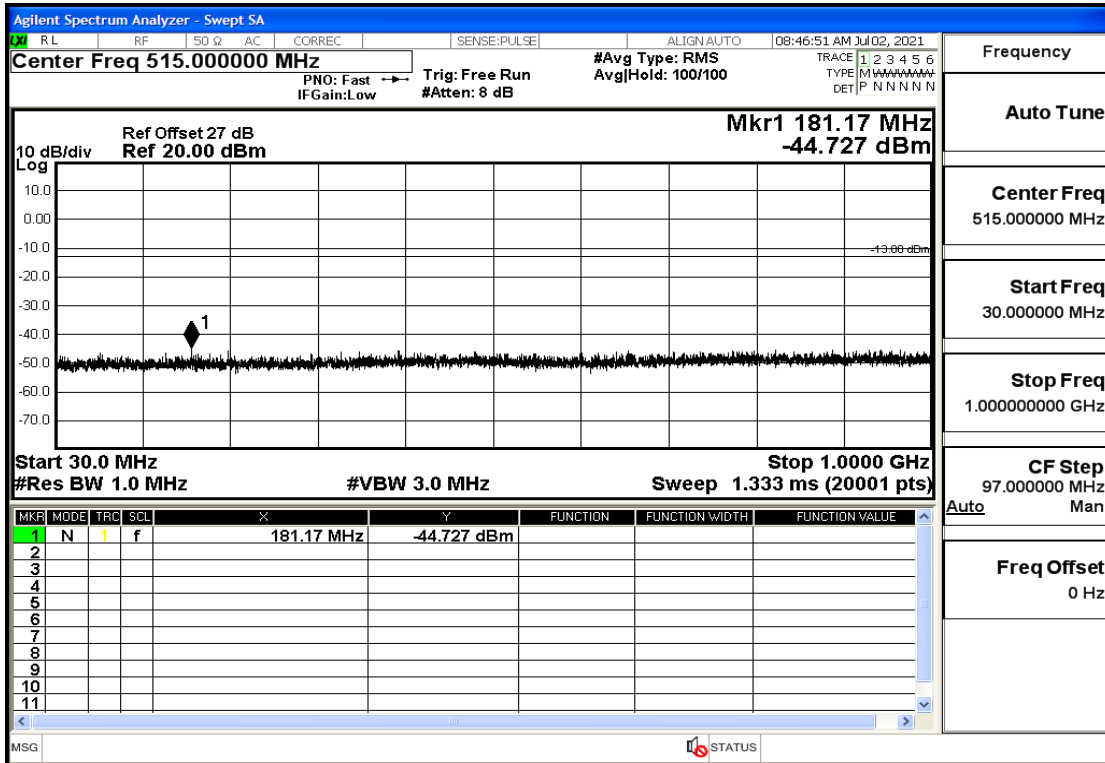

OB4-1.4-1754.3-QPSK-1#HIGH@30mHz-1GHz@Pass