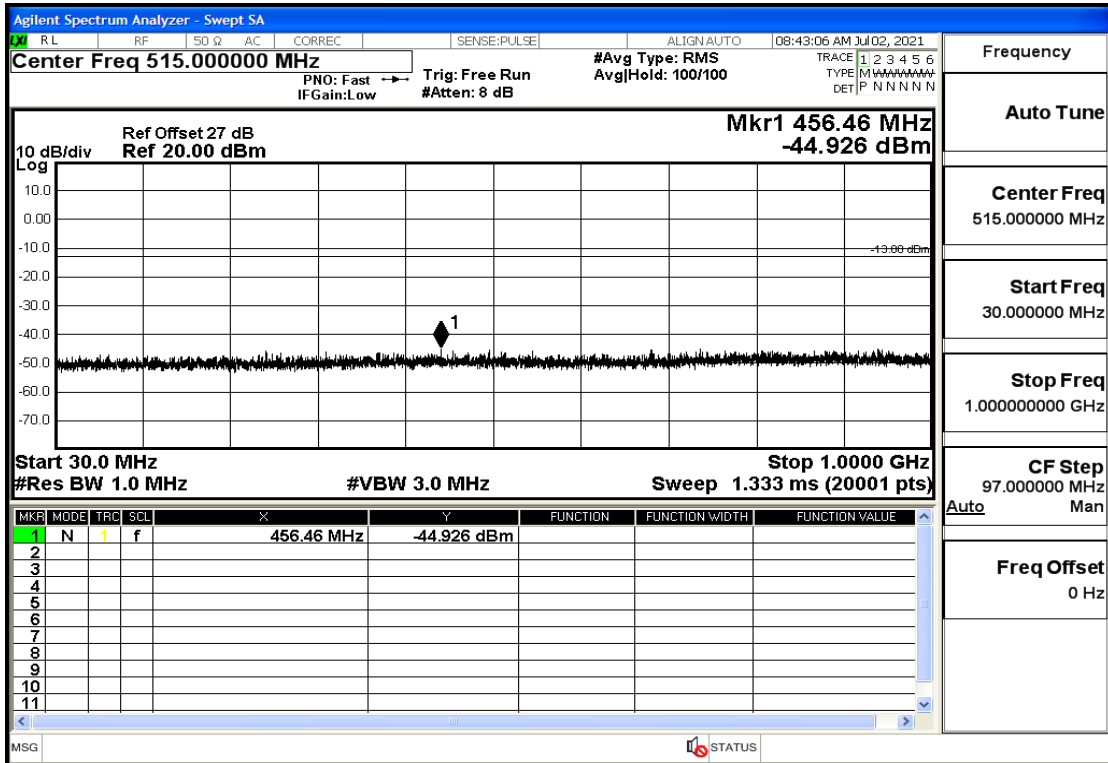

OB4-1.4-1732.5-QPSK-1#HIGH@30mHz-1GHz@Pass