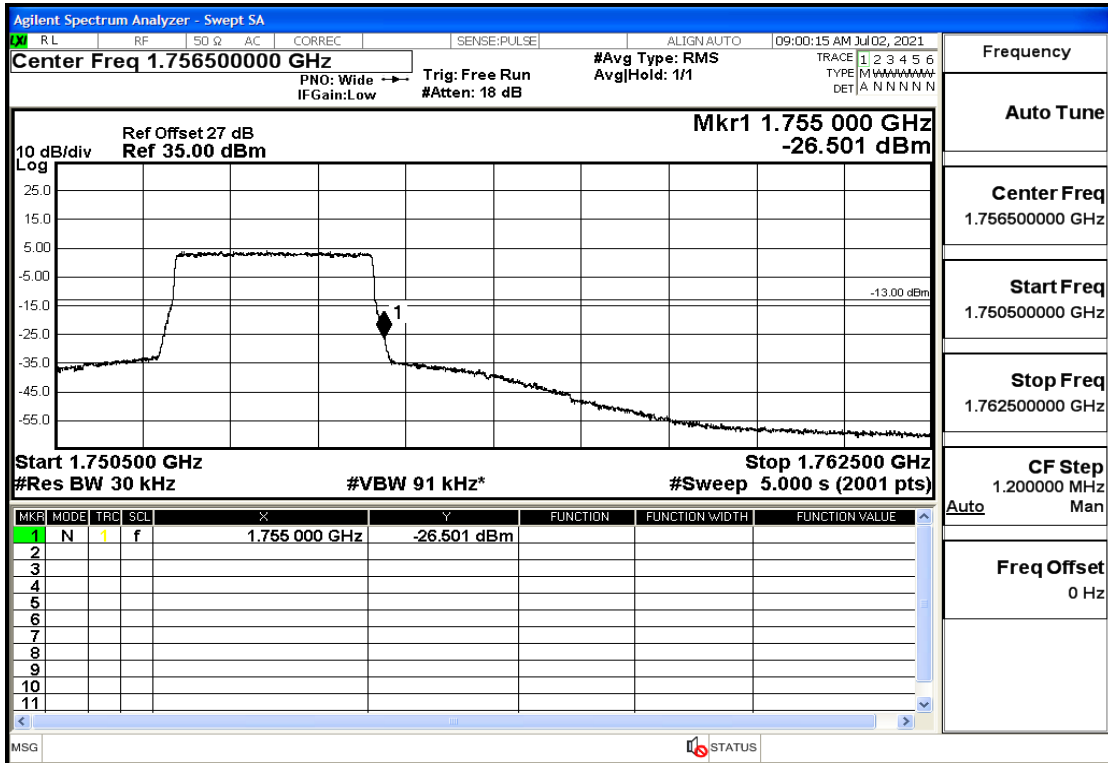

Band4-3-1753.5-16QAM-15#LOW@Pass