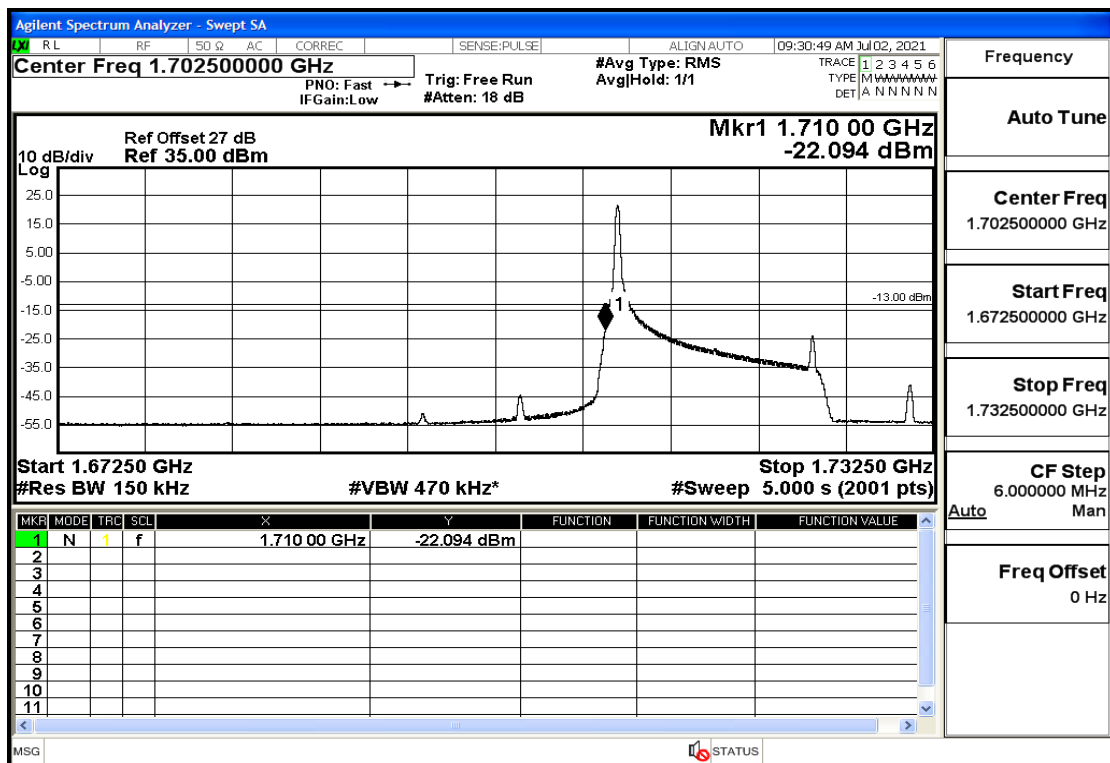

Band4-15-1717.5-16QAM-1#LOW@Pass