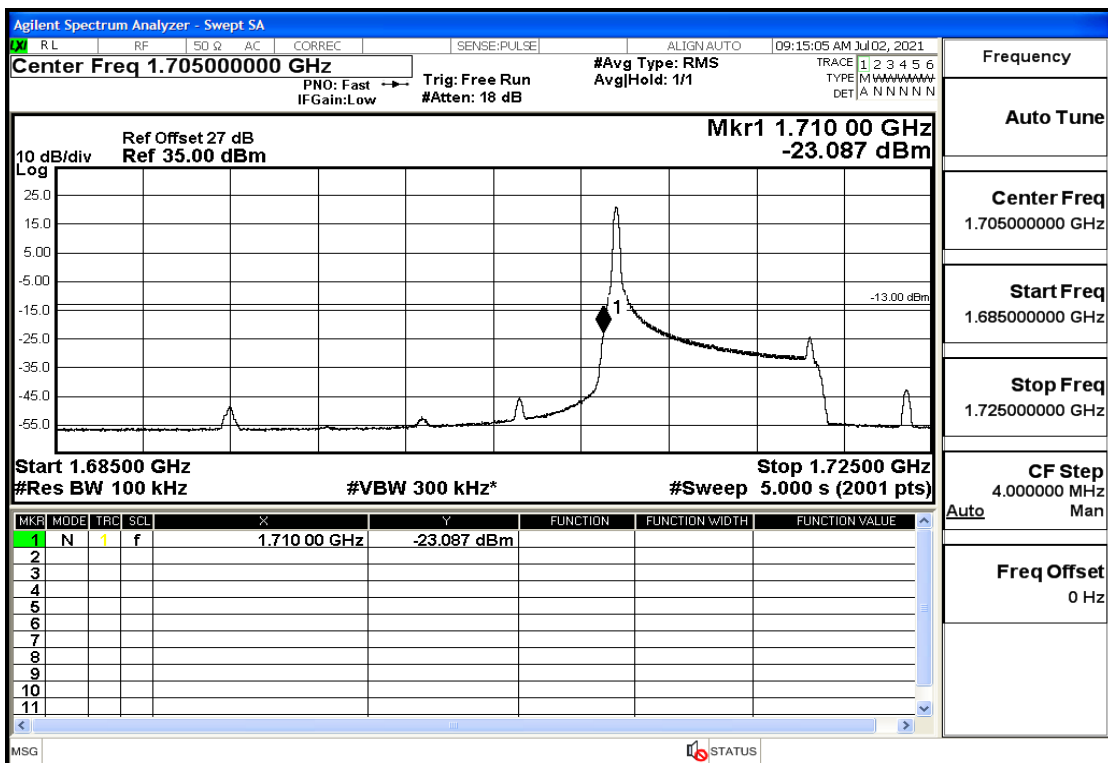

Band4-10-1715-QPSK-1#LOW@Pass