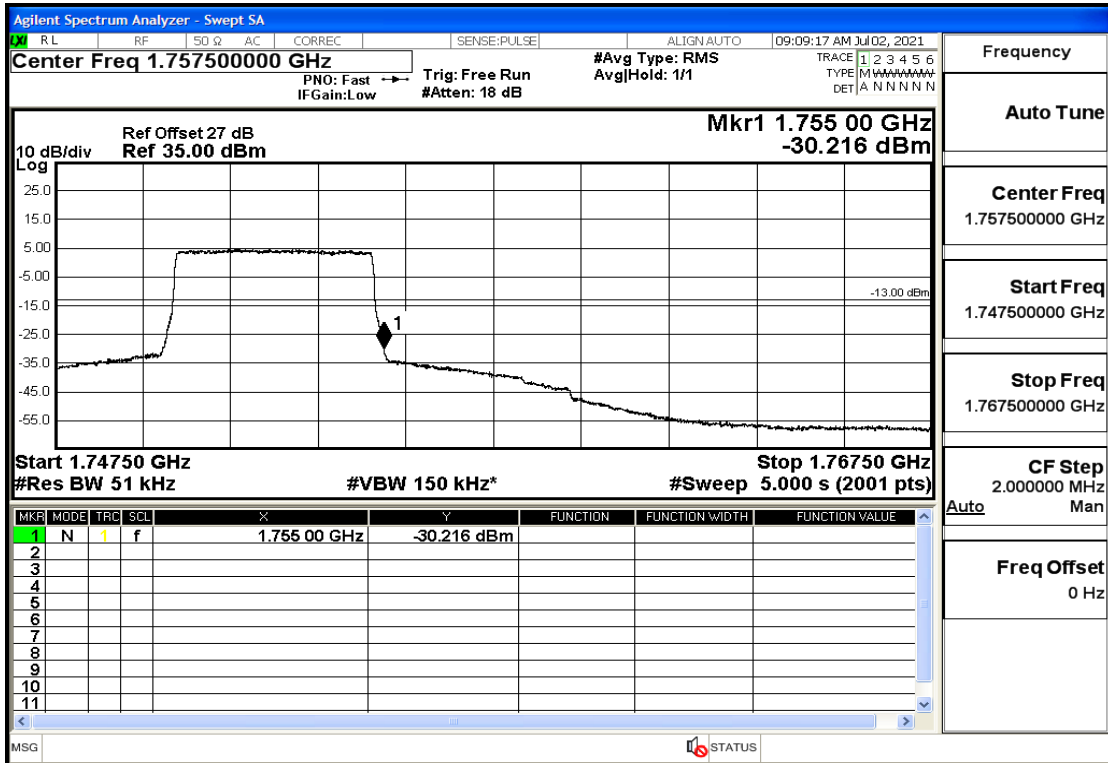

RF Test Data for LTE (Conducted Measurement)

Product Name: Mobile phone

Trade Mark: PCD

Test Model: P40

Sample ID: TZ210602337-1#

FCC ID: 2ALJJP40

Environmental Conditions

Temperature:	23.8℃
Relative Humidity:	56%
ATM Pressure:	100.0 kPa
Test Engineer:	Anna Hu
Supervised by:	Hugo Chen
Remark:	For LTE Band5

Band4-3-1753.5-16QAM-15#LOW@Pass

Band4-3-1753.5-16QAM-1#HIGH@Pass

Band4-5-1712.5-QPSK-25#LOW@Pass

Band4-5-1712.5-QPSK-1#LOW@Pass

Band4-5-1712.5-16QAM-25#LOW@Pass

Band4-5-1712.5-16QAM-1#LOW@Pass

Band4-5-1752.5-QPSK-25#LOW@Pass