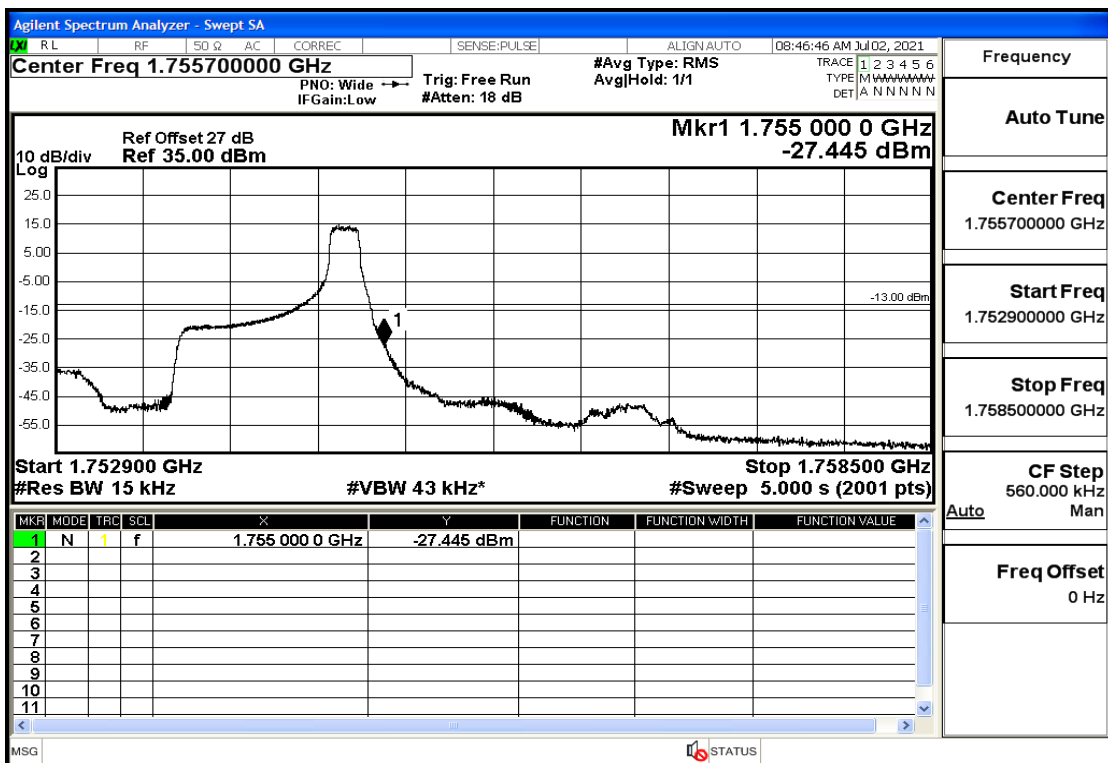

Band4-1.4-1754.3-QPSK-1#HIGH@Pass