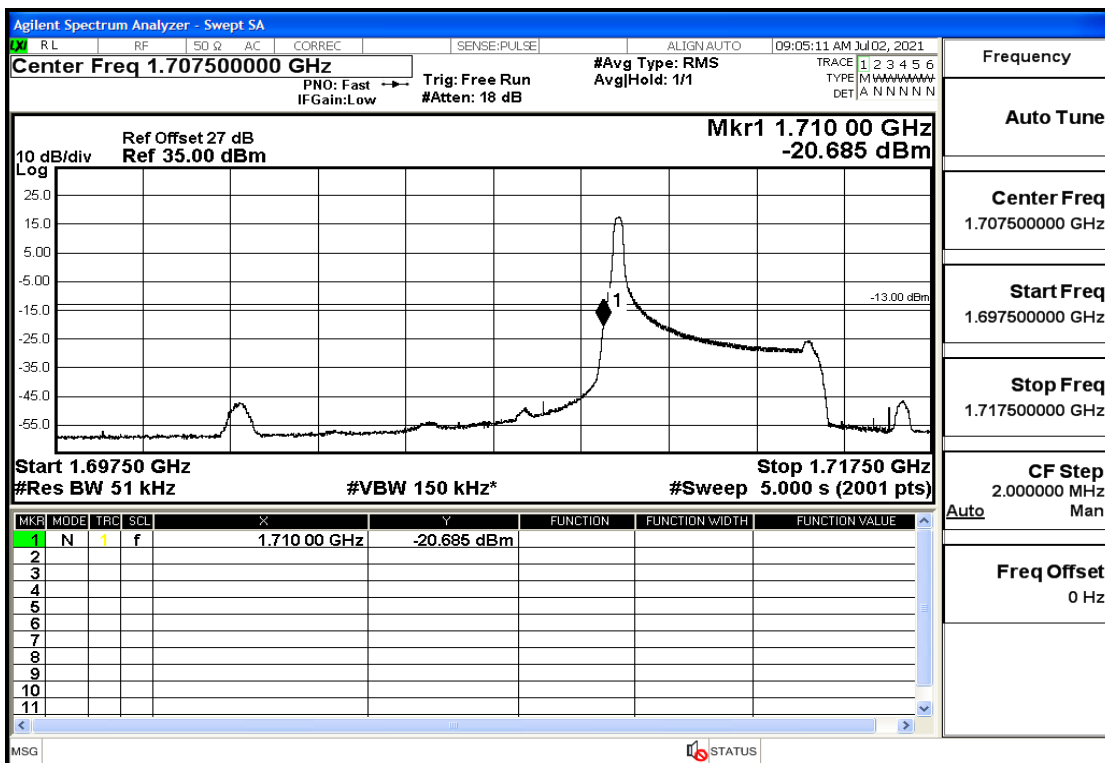

Band4-5-1712.5-16QAM-1#LOW@Pass