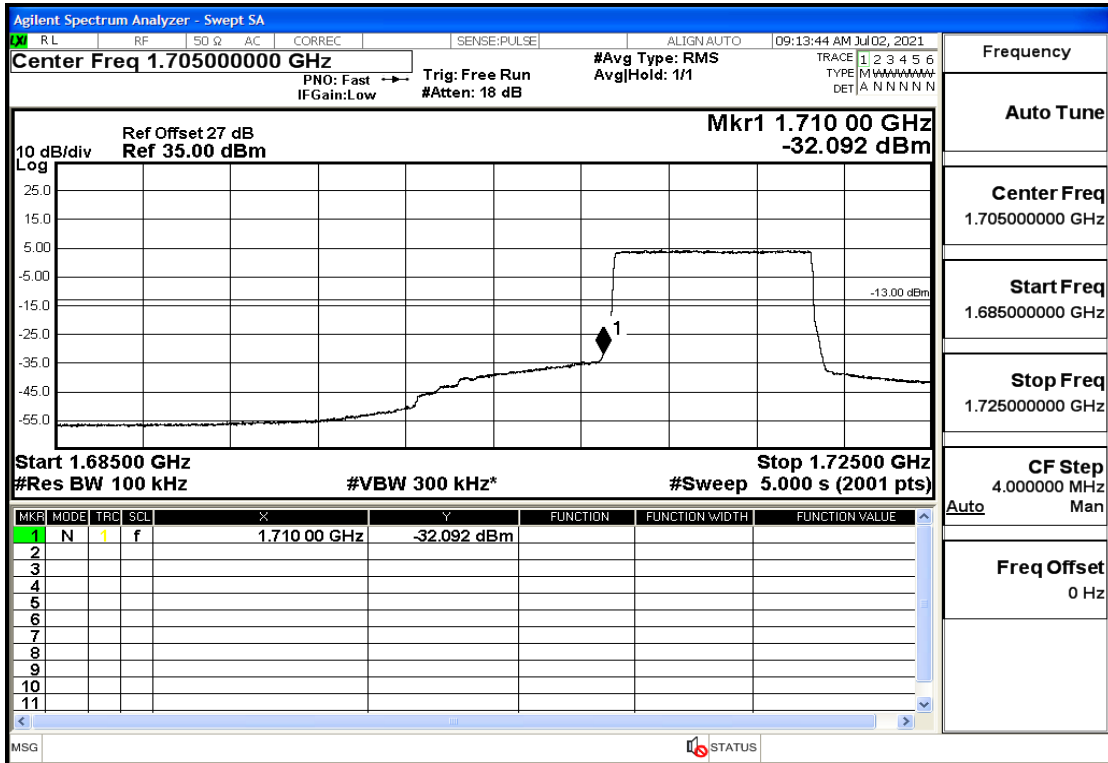

RF Test Data for LTE (Conducted Measurement)

Product Name: Mobile phone

Trade Mark: PCD

Test Model: P40

Sample ID: TZ210602337-1#

FCC ID: 2ALJJP40

Environmental Conditions

Temperature:	23.8℃
Relative Humidity:	56%
ATM Pressure:	100.0 kPa
Test Engineer:	Anna Hu
Supervised by:	Hugo Chen
Remark:	For LTE Band5

Band4-5-1752.5-QPSK-1#HIGH@Pass

Band4-5-1752.5-16QAM-25#LOW@Pass

Band4-5-1752.5-16QAM-1#HIGH@Pass

Band4-10-1715-QPSK-50#LOW@Pass

Band4-10-1715-QPSK-1#LOW@Pass

Band4-10-1715-16QAM-50#LOW@Pass

Band4-10-1715-16QAM-1#LOW@Pass