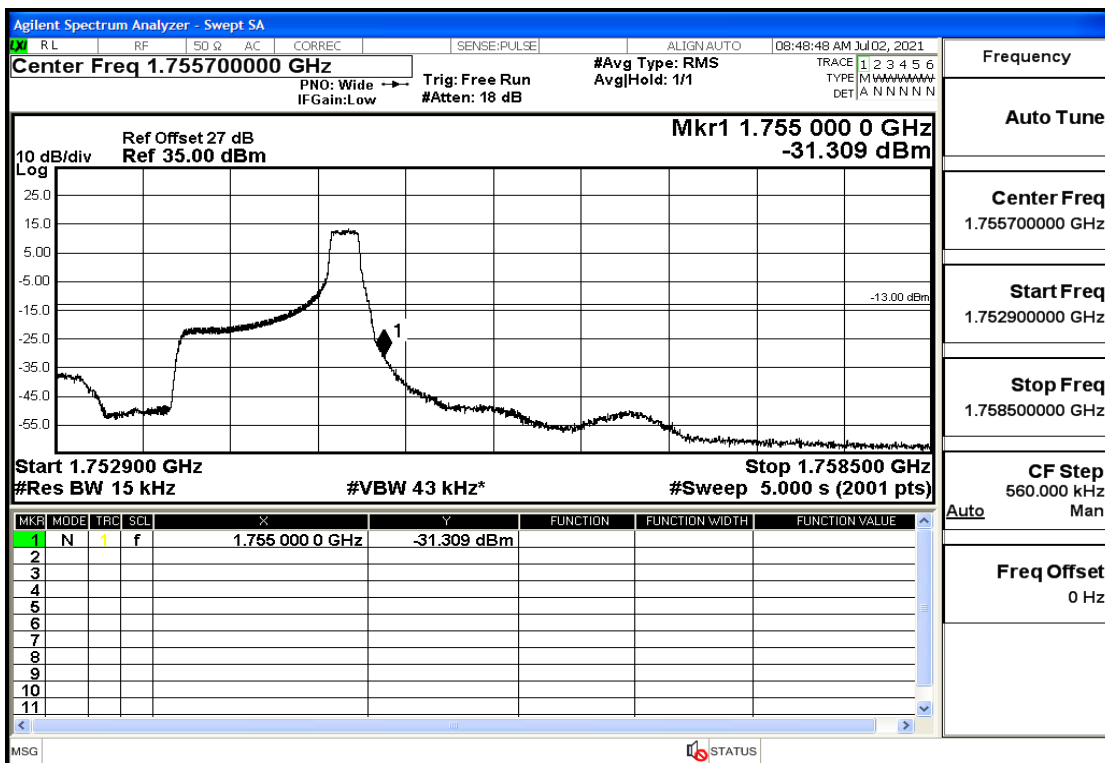

Band4-1.4-1754.3-16QAM-1#HIGH@Pass