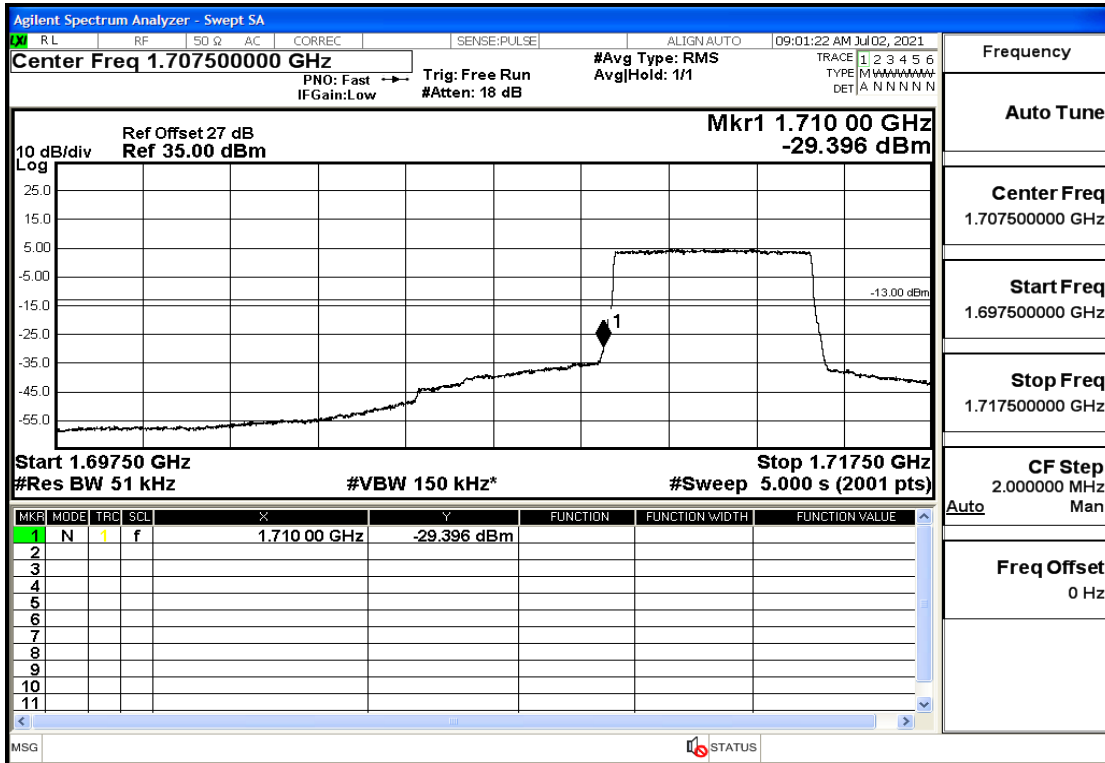

Band4-5-1712.5-QPSK-25#LOW@Pass