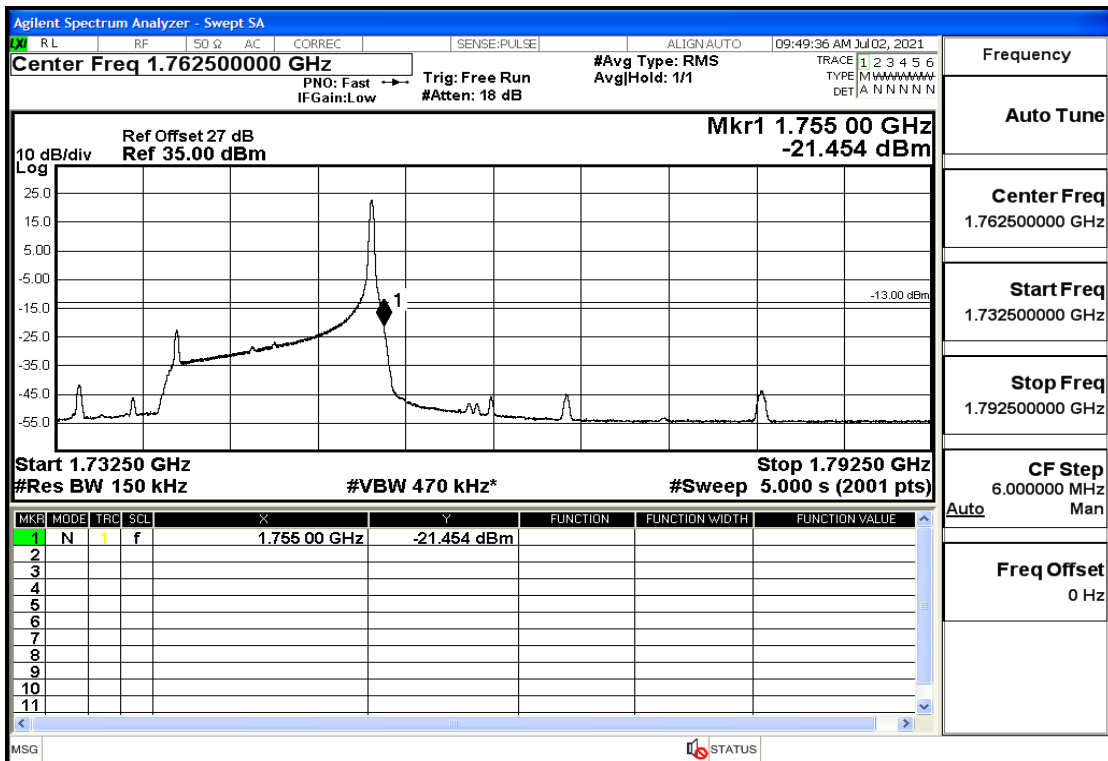

Band4-15-1747.5-QPSK-1#HIGH@Pass