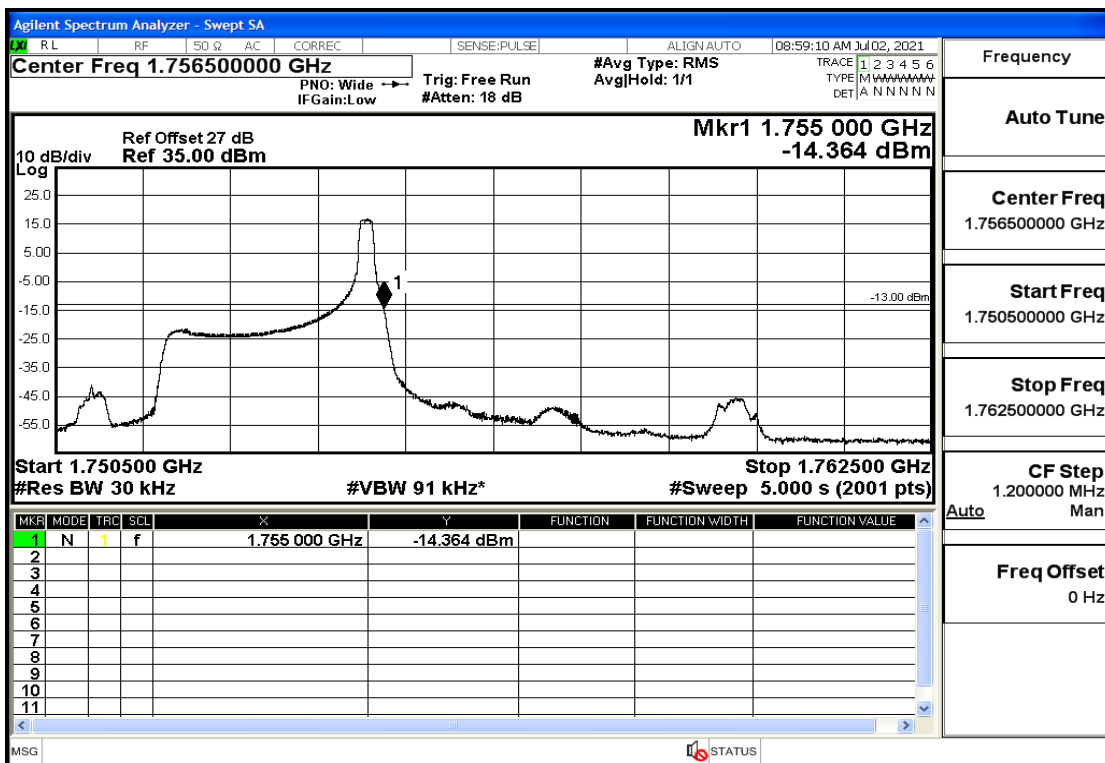

Band4-3-1753.5-QPSK-1#HIGH@Pass