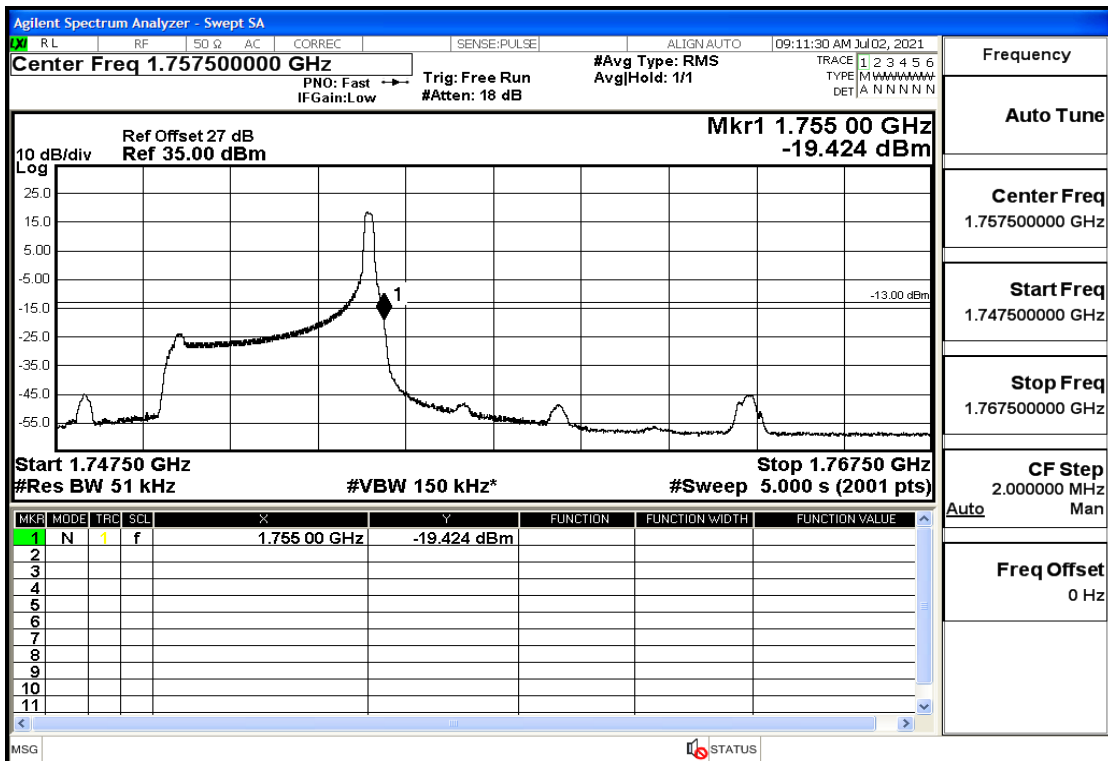

Band4-5-1752.5-QPSK-1#HIGH@Pass