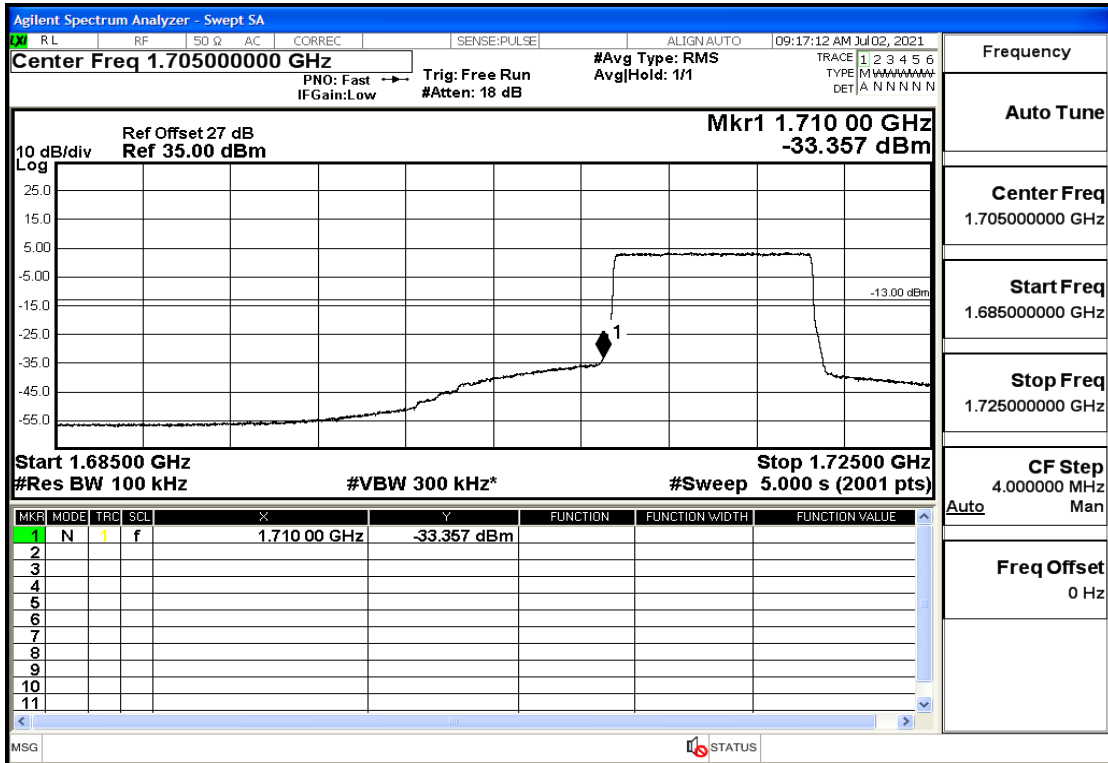

RF Test Data for LTE (Conducted Measurement)

Product Name: Mobile phone

Trade Mark: PCD

Test Model: P40

Sample ID: TZ210602337-1#

FCC ID: 2ALJJP40

Environmental Conditions

Temperature:	23.8℃
Relative Humidity:	56%
ATM Pressure:	100.0 kPa
Test Engineer:	Anna Hu
Supervised by:	Hugo Chen
Remark:	For LTE Band5

Band4-5-1752.5-QPSK-1#HIGH@Pass

Band4-5-1752.5-16QAM-25#LOW@Pass

Band4-5-1752.5-16QAM-1#HIGH@Pass

Band4-10-1715-QPSK-50#LOW@Pass

Band4-10-1715-QPSK-1#LOW@Pass

Band4-10-1715-16QAM-50#LOW@Pass

Band4-10-1715-16QAM-1#LOW@Pass