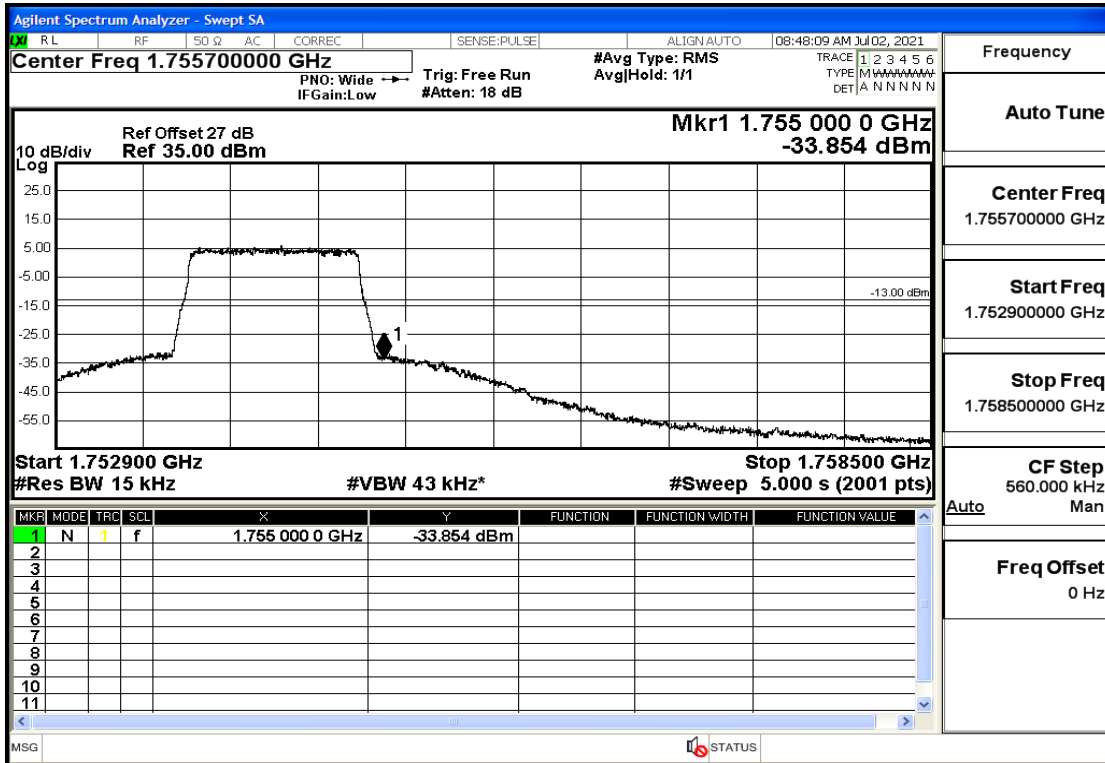

Band4-1.4-1754.3-16QAM-6#LOW@Pass