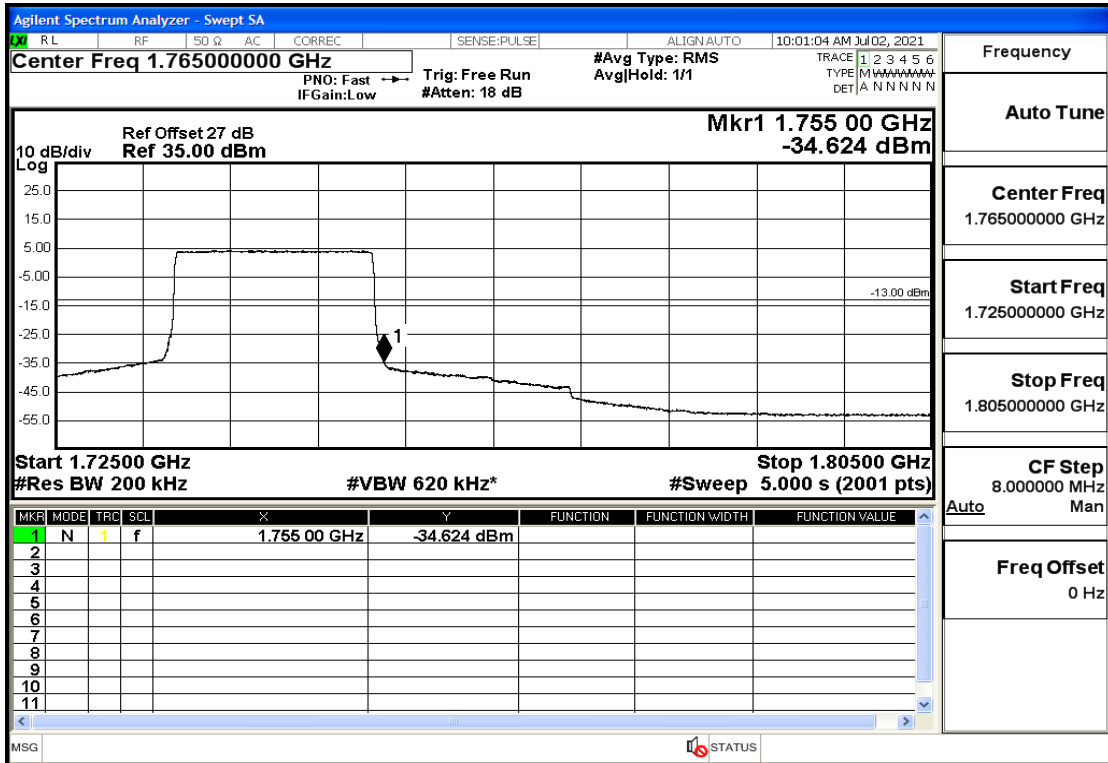

Band4-20-1745-QPSK-100#LOW@Pass