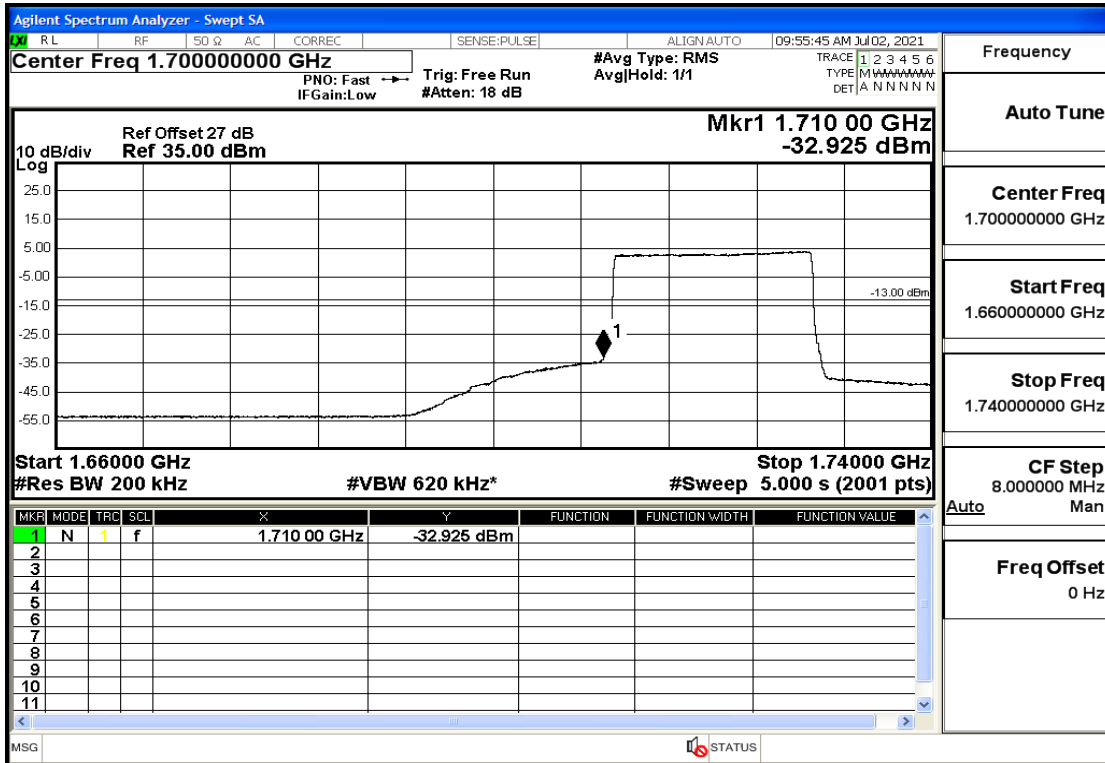

Band4-20-1720-16QAM-100#LOW@Pass