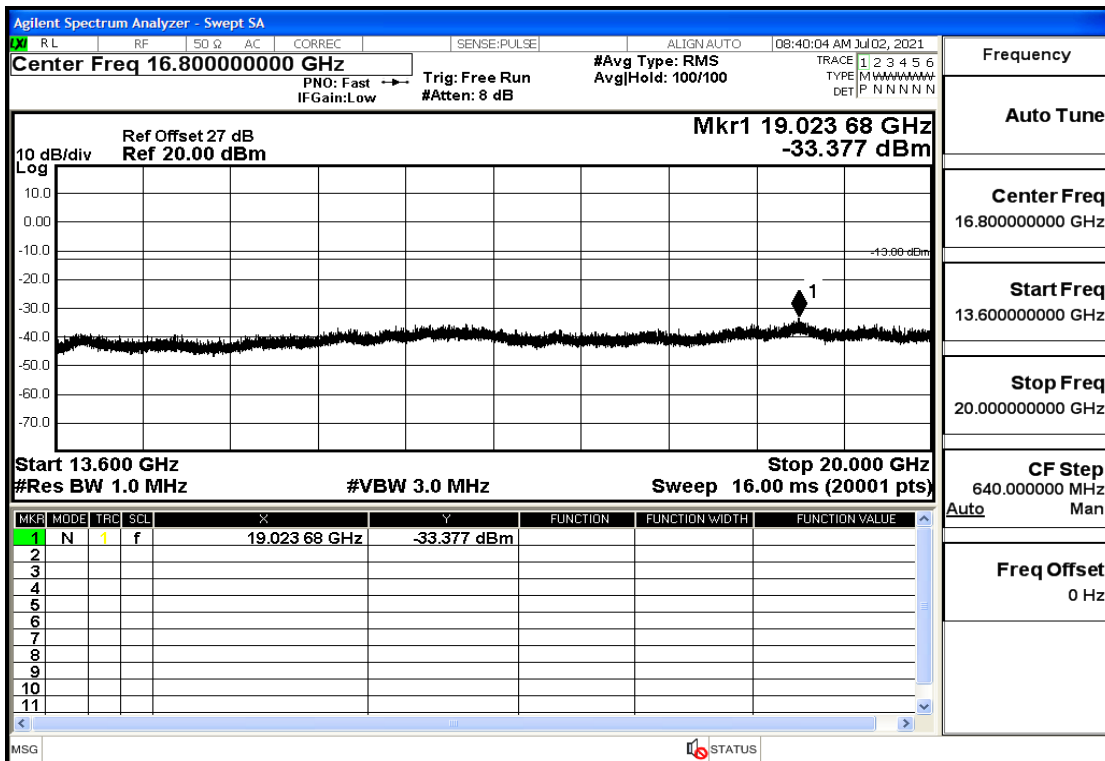

OB4-1.4-1710.7-QPSK-1#HIGH@13.6GHz-20GHz@Pass