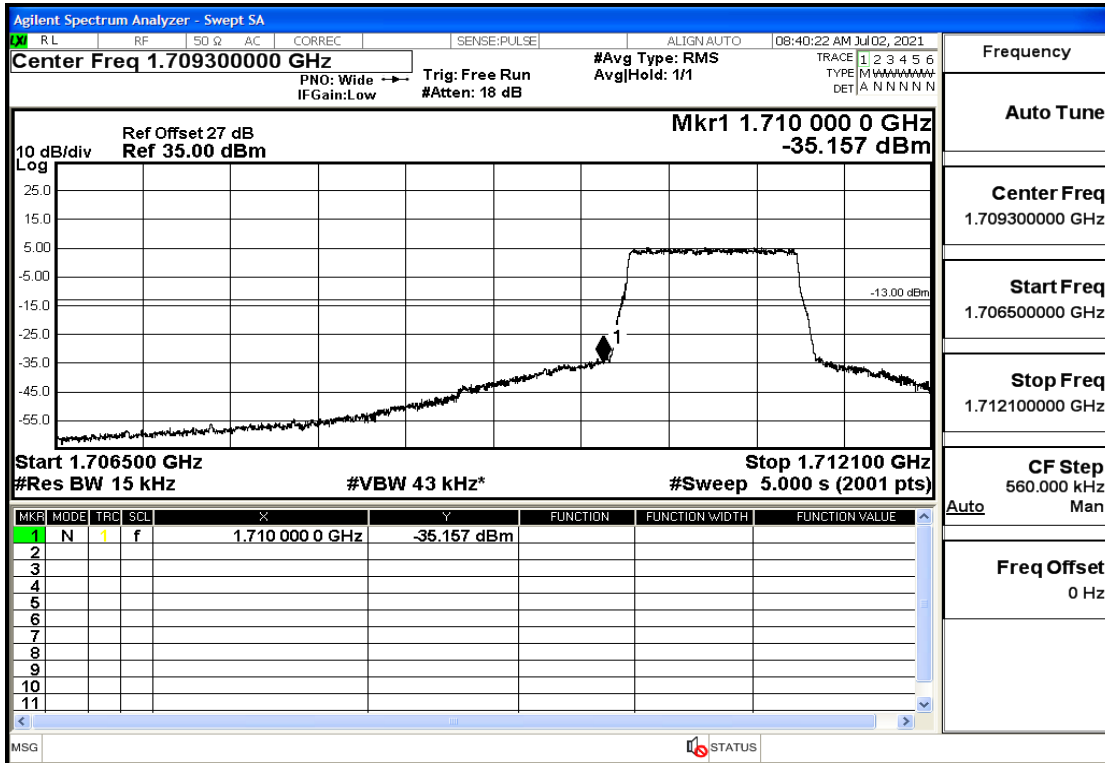

Band4-1.4-1710.7-16QAM-6#LOW@Pass