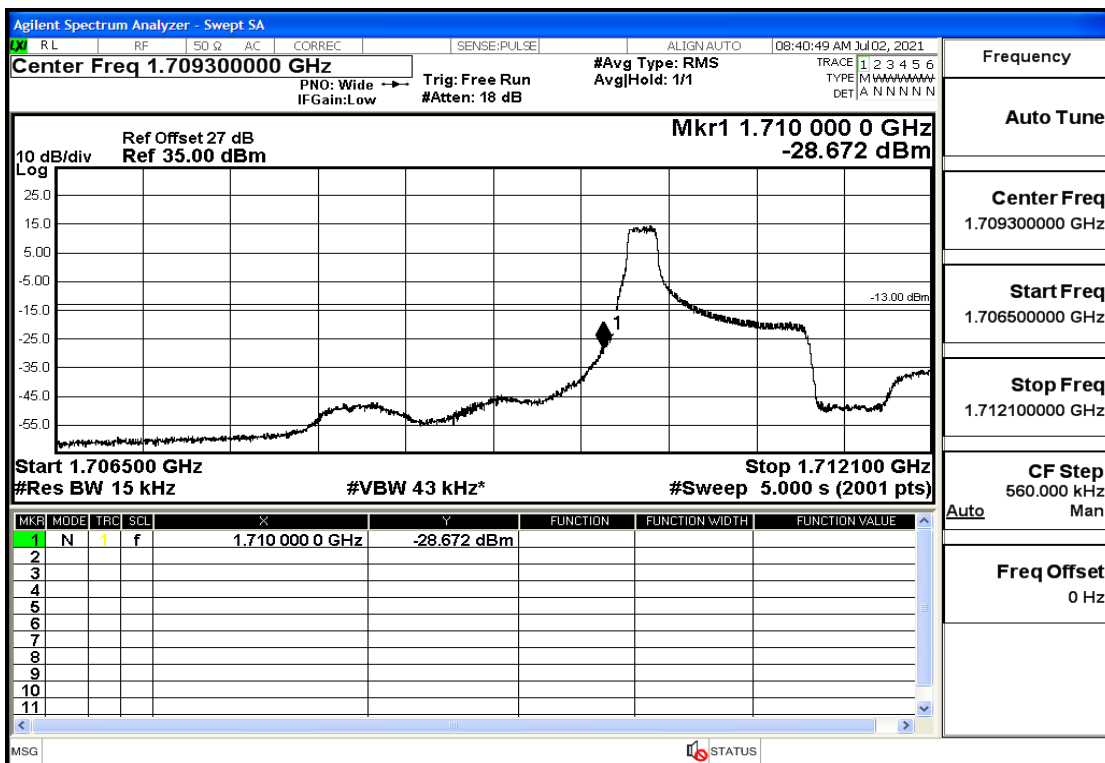

Band4-1.4-1710.7-16QAM-1#LOW@Pass