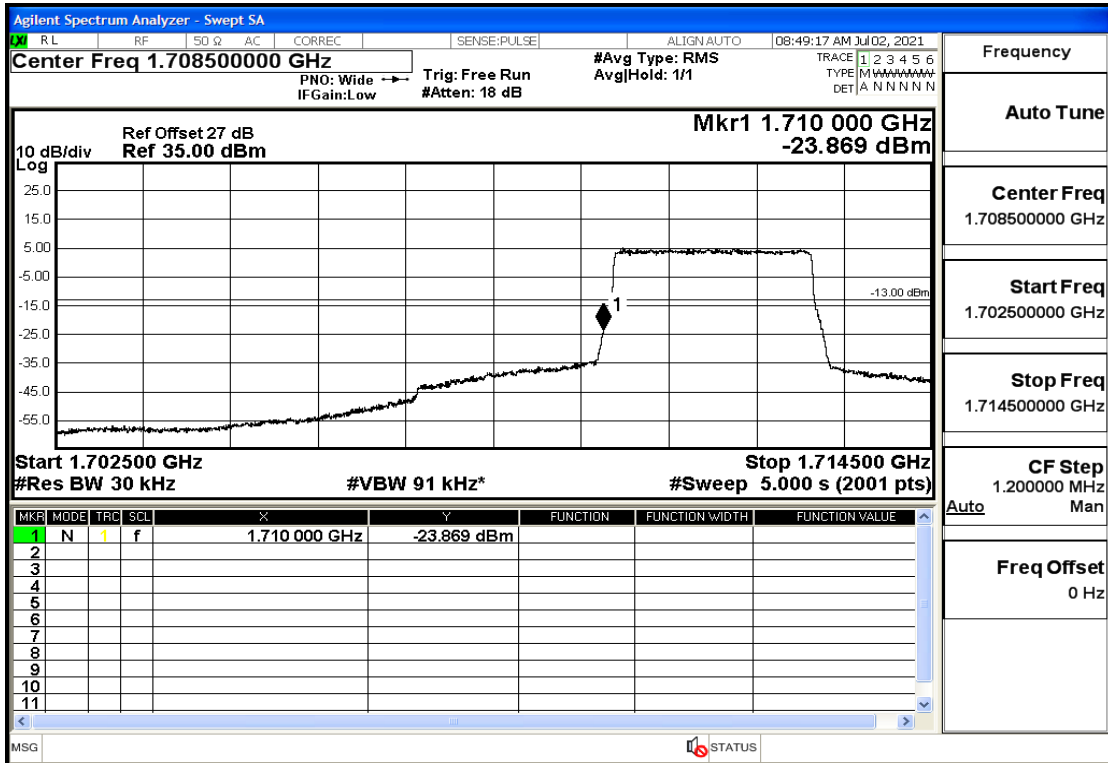

Band4-3-1711.5-QPSK-15#LOW@Pass