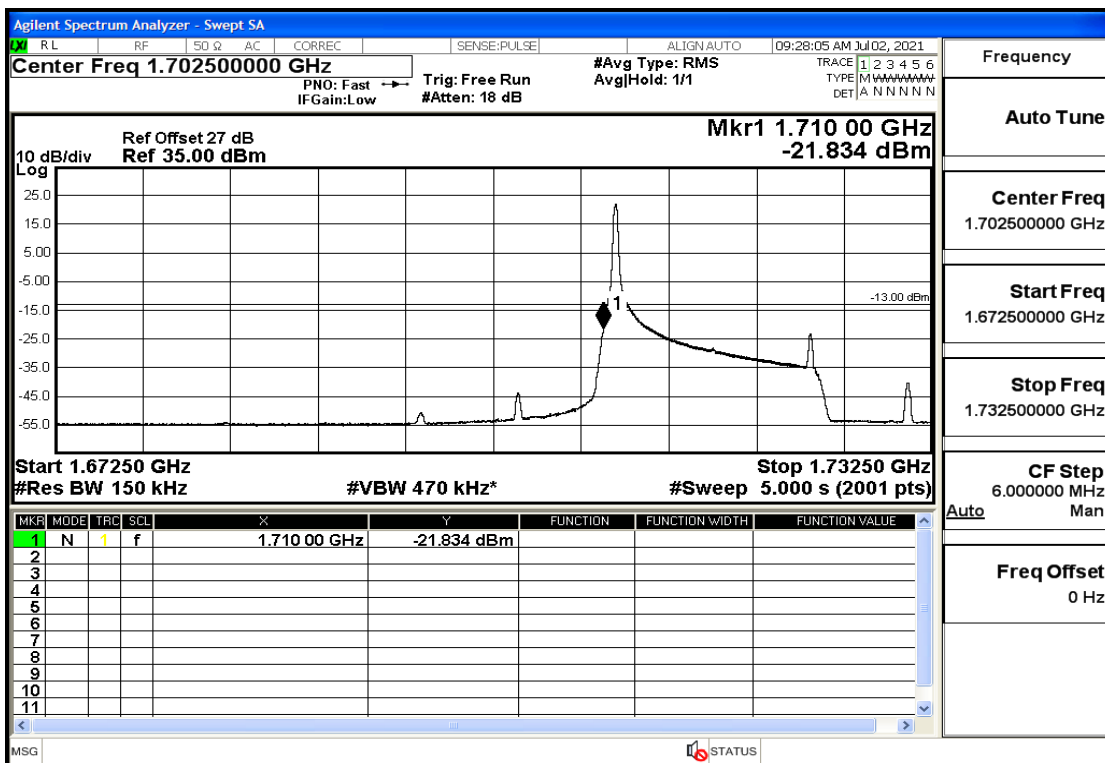

Band4-15-1717.5-QPSK-1#LOW@Pass