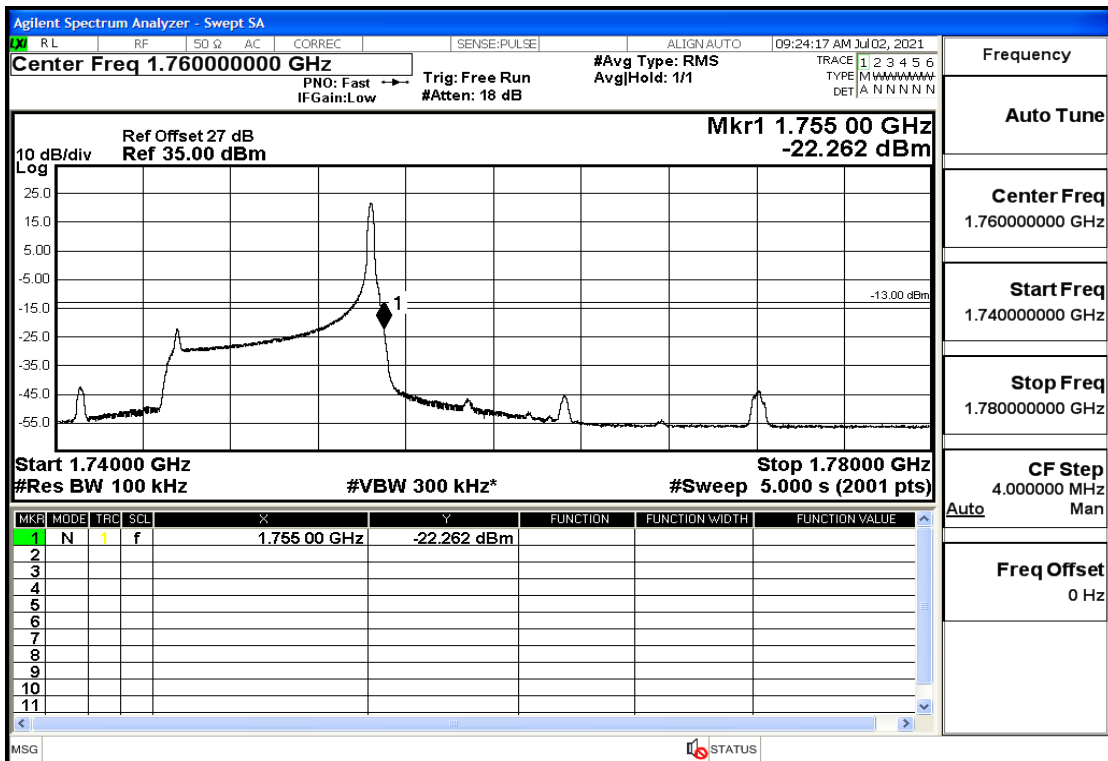

Band4-10-1750-QPSK-1#HIGH@Pass