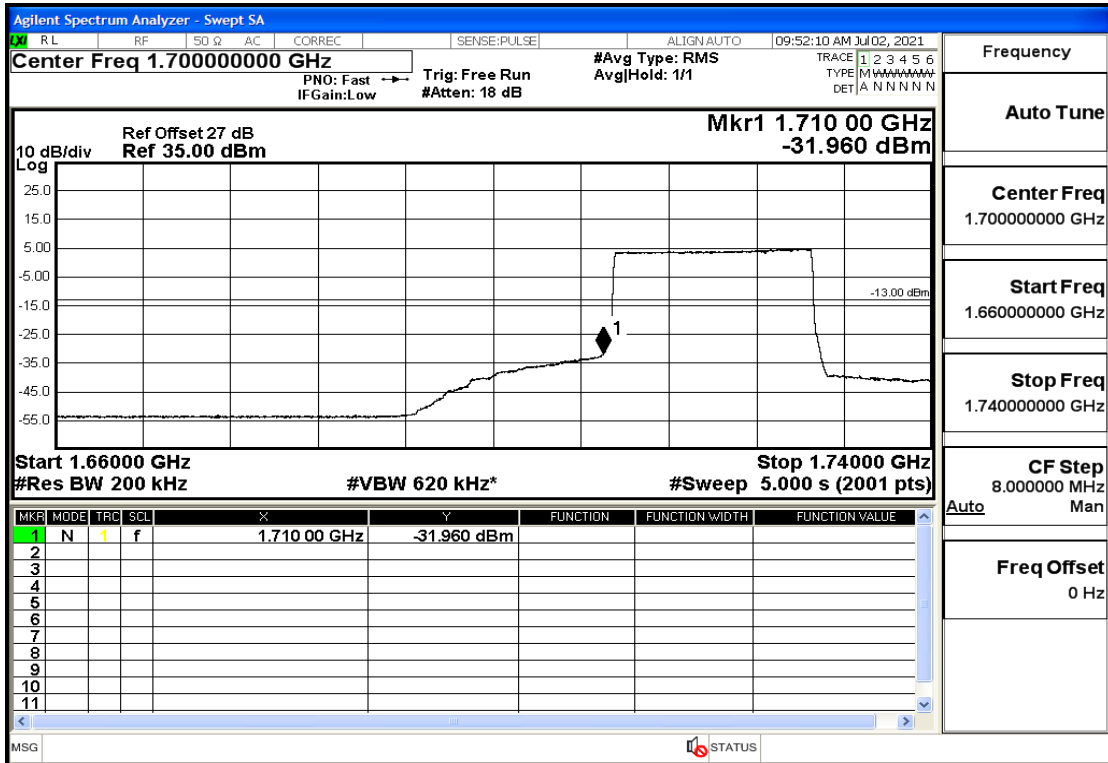

Band4-20-1720-QPSK-100#LOW@Pass