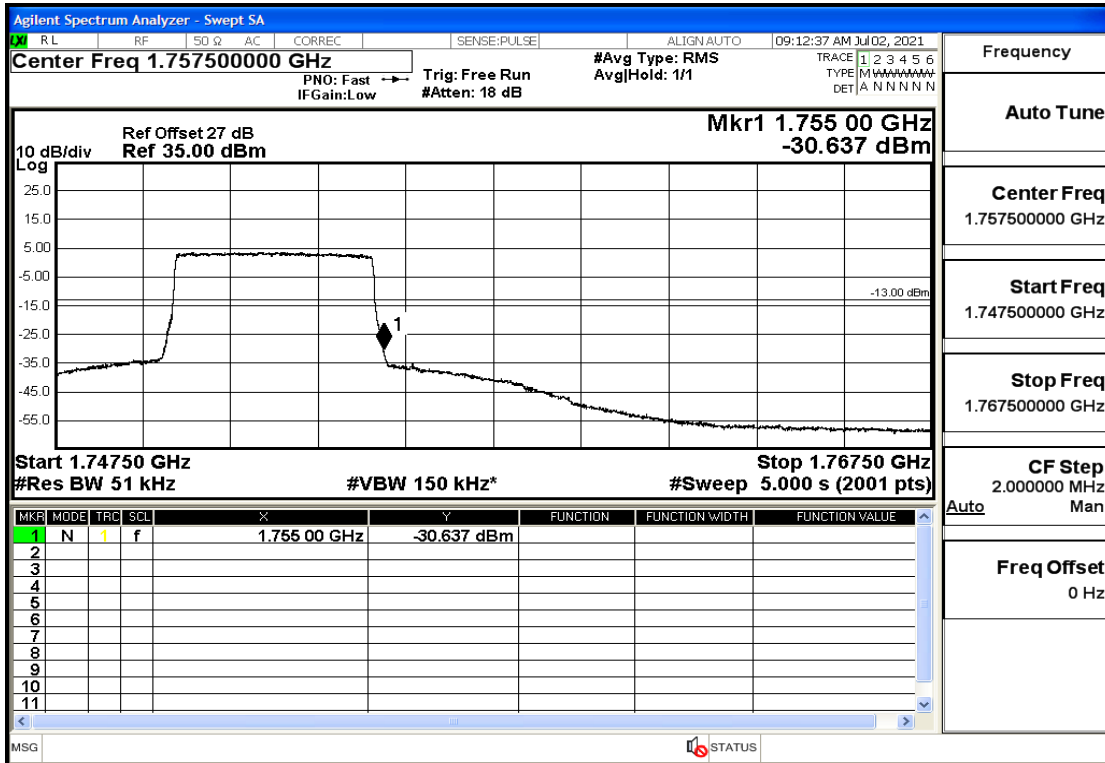

Band4-5-1752.5-16QAM-25#LOW@Pass