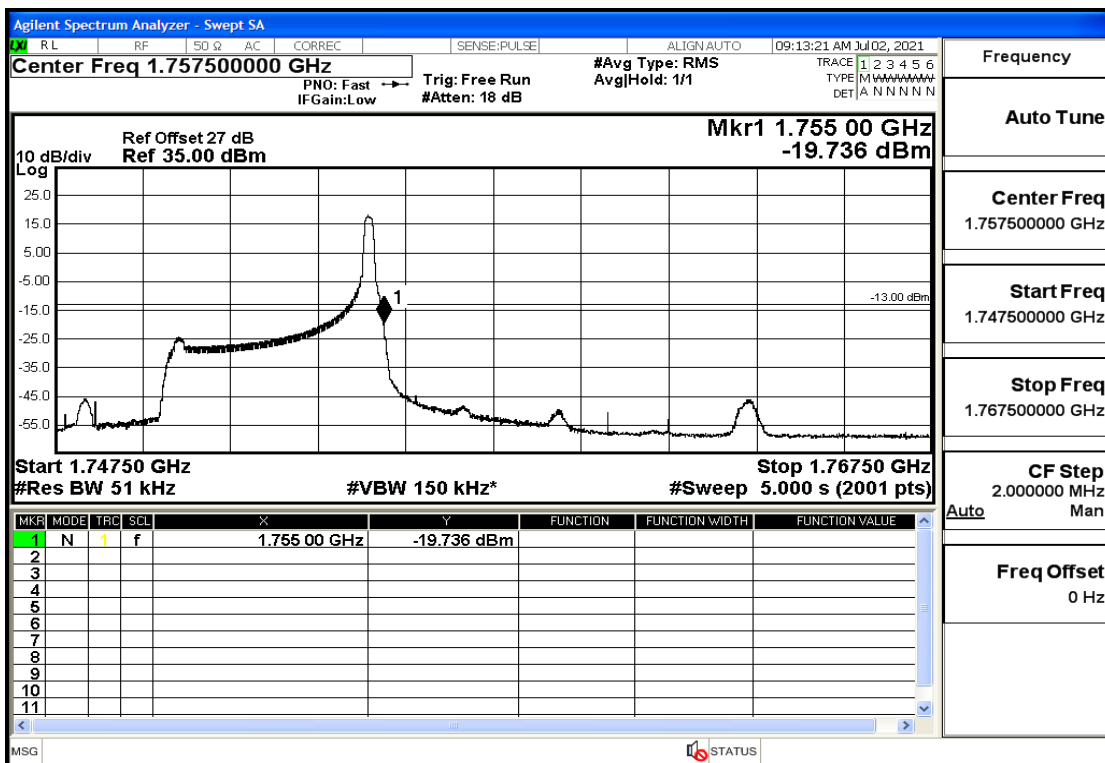

Band4-5-1752.5-16QAM-1#HIGH@Pass