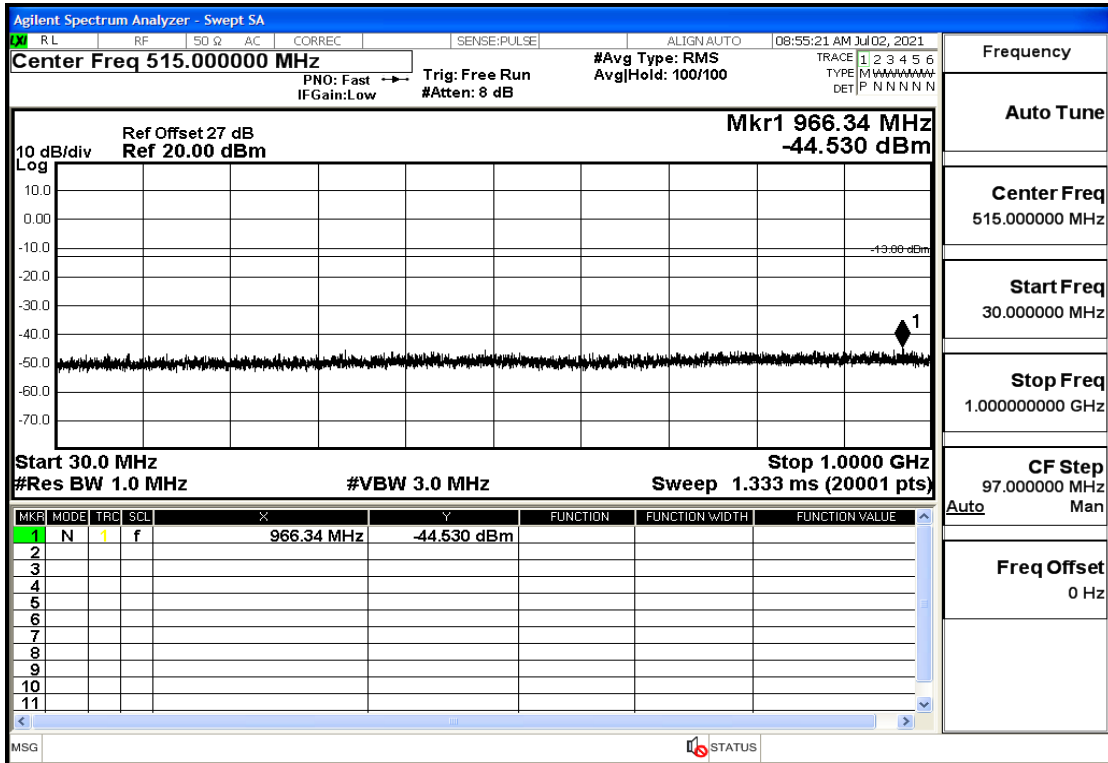

OB4-3-1732.5-QPSK-1#HIGH@30mHz-1GHz@Pass