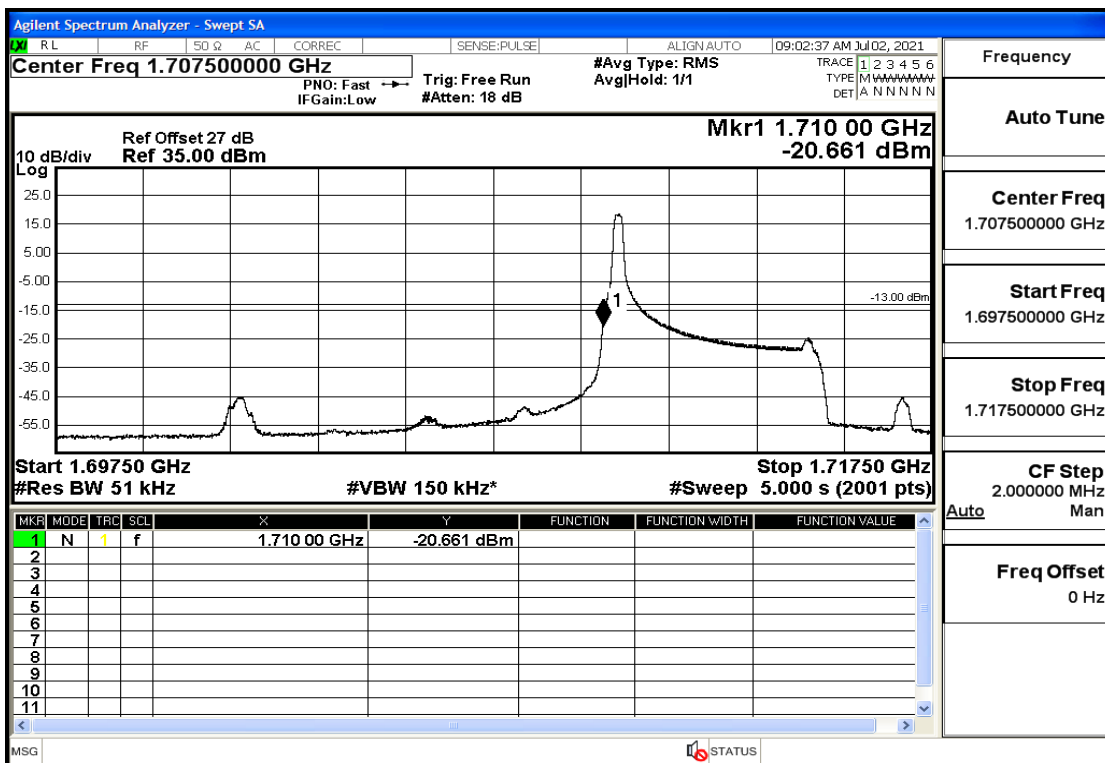

Band4-5-1712.5-QPSK-1#LOW@Pass