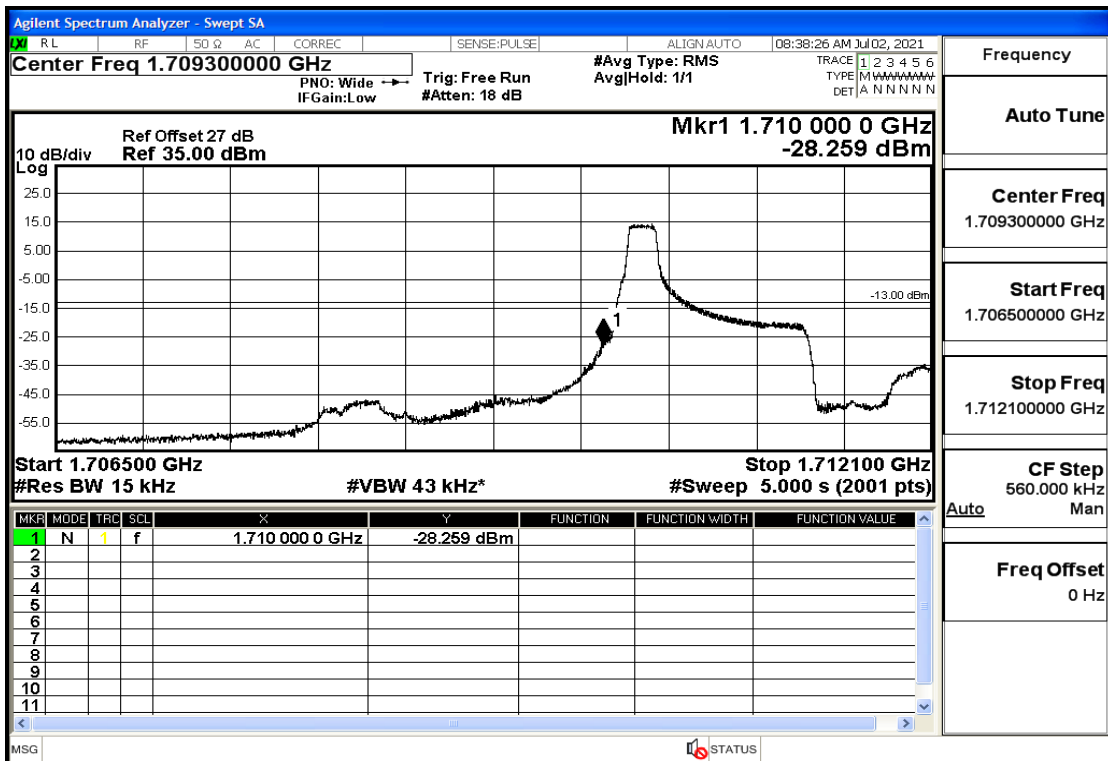

Band4-1.4-1710.7-QPSK-1#LOW@Pass