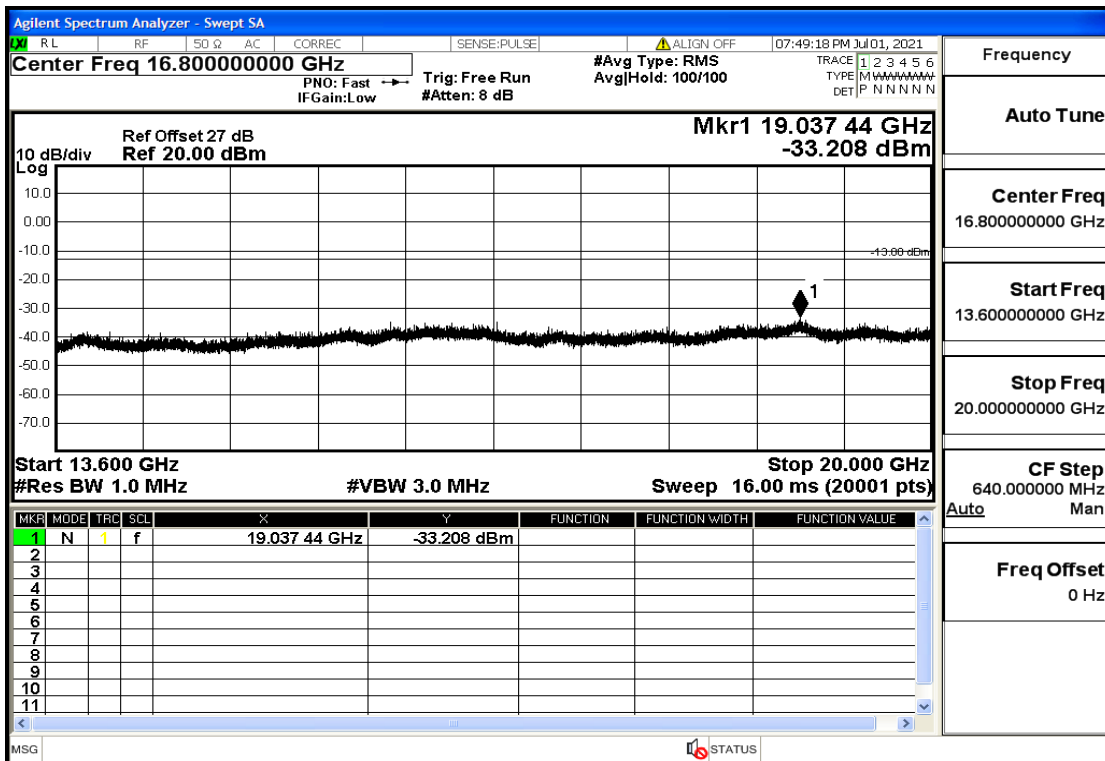

OB2-5-1880-QPSK-25#LOW@13.6GHz-20GHz@Pass