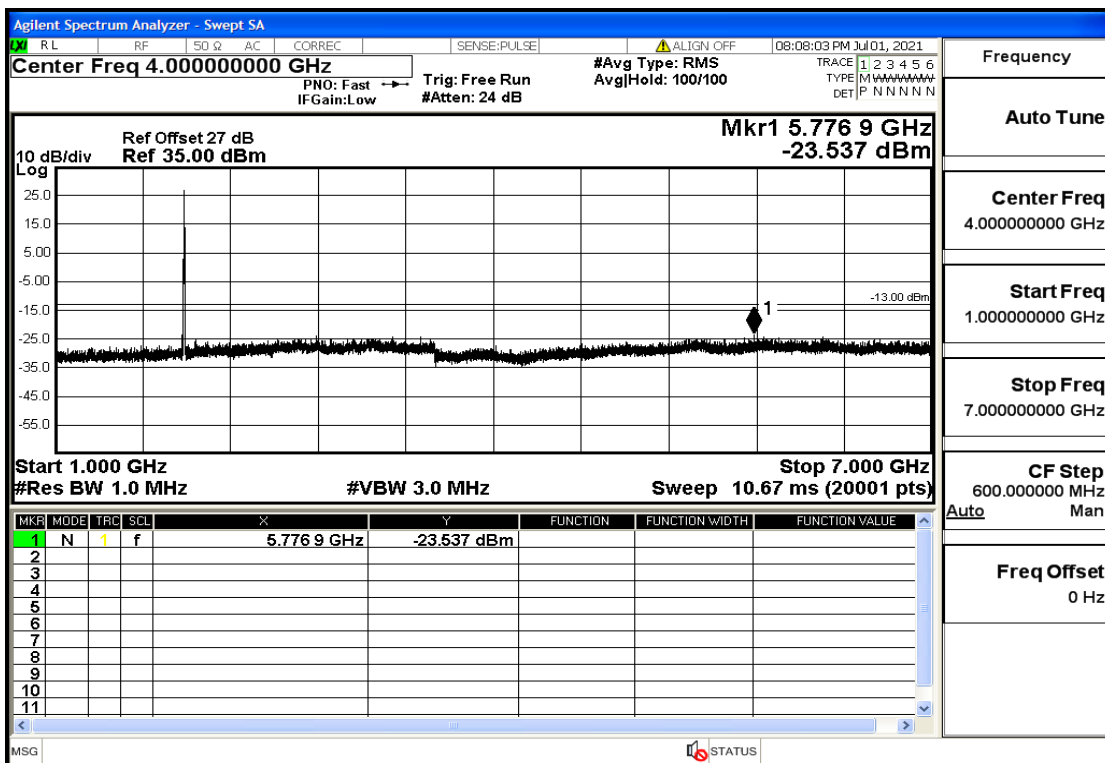

OB2-10-1880-QPSK-1#HIGH@1GHz-7GHz@Pass