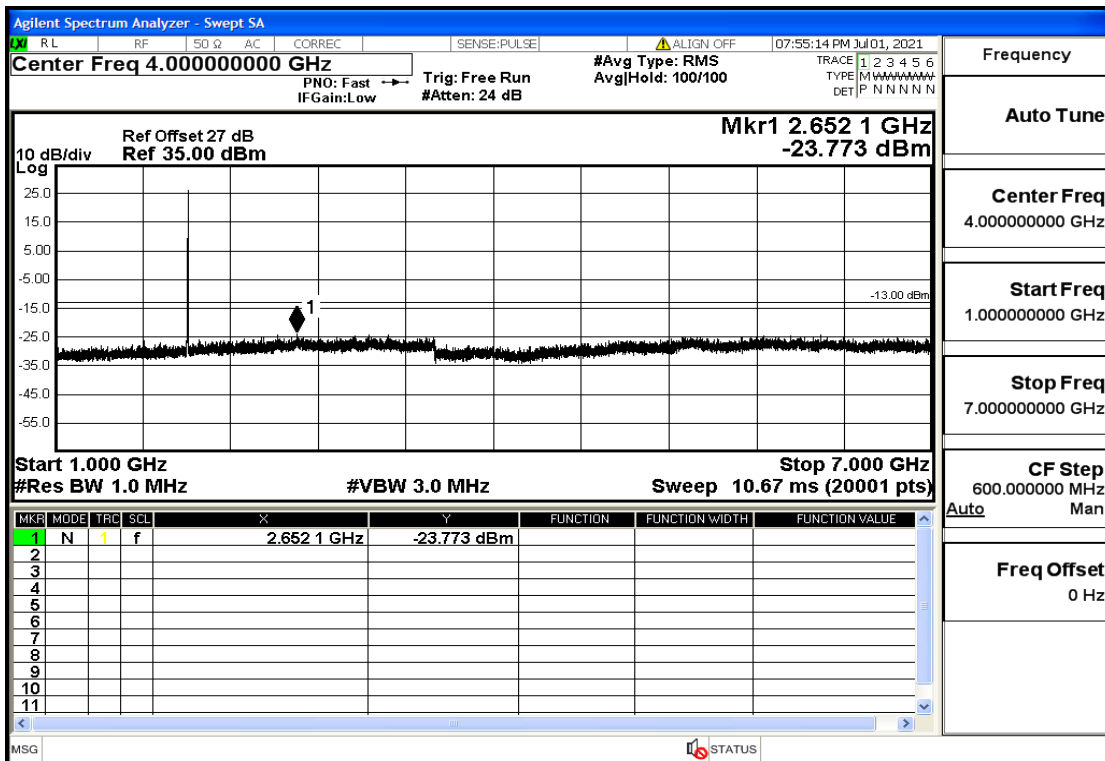

OB2-5-1907.5-QPSK-1#LOW@7GHz-13.6GHz@Pass

OB2-5-1907.5-QPSK-1#LOW@13.6GHz-20GHz@Pass

OB2-5-1907.5-QPSK-1#HIGH@30mHz-1GHz@Pass

OB2-5-1907.5-QPSK-1#HIGH@1GHz-7GHz@Pass

OB2-5-1907.5-QPSK-1#HIGH@7GHz-13.6GHz@Pass