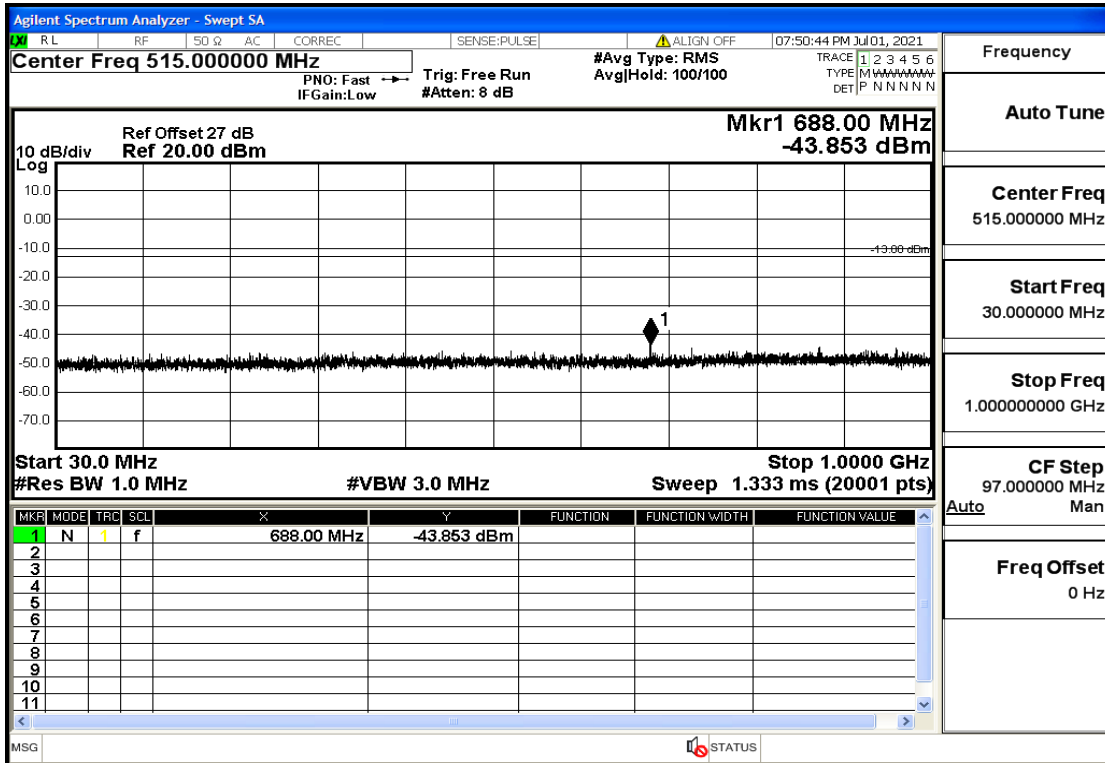

OB2-5-1880-QPSK-1#HIGH@30mHz-1GHz@Pass