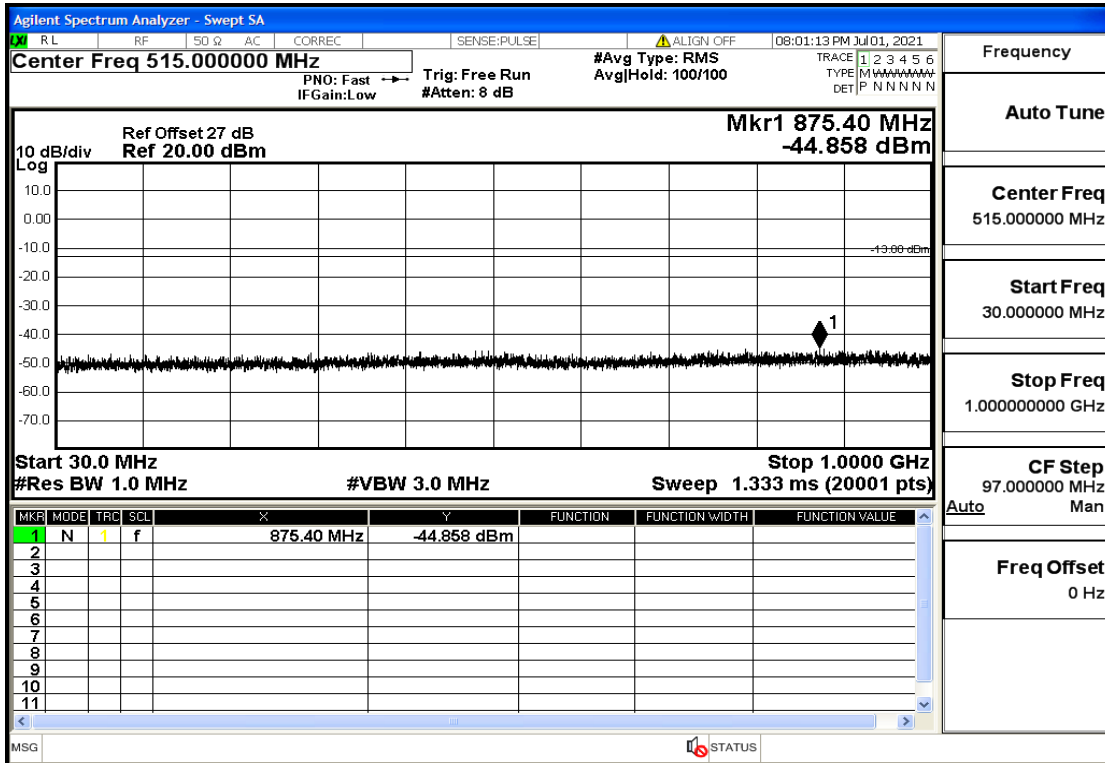

OB2-10-1855-QPSK-50#LOW@30mHz-1GHz@Pass