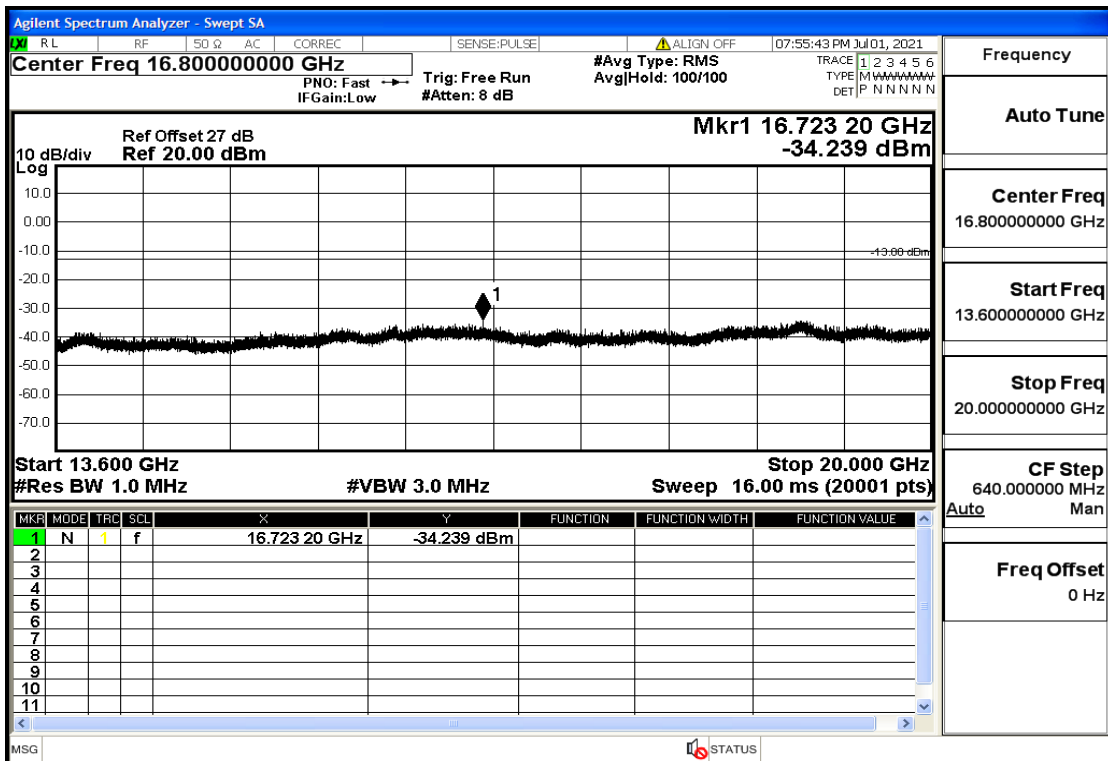

OB2-5-1907.5-QPSK-1#HIGH@13.6GHz-20GHz@Pass