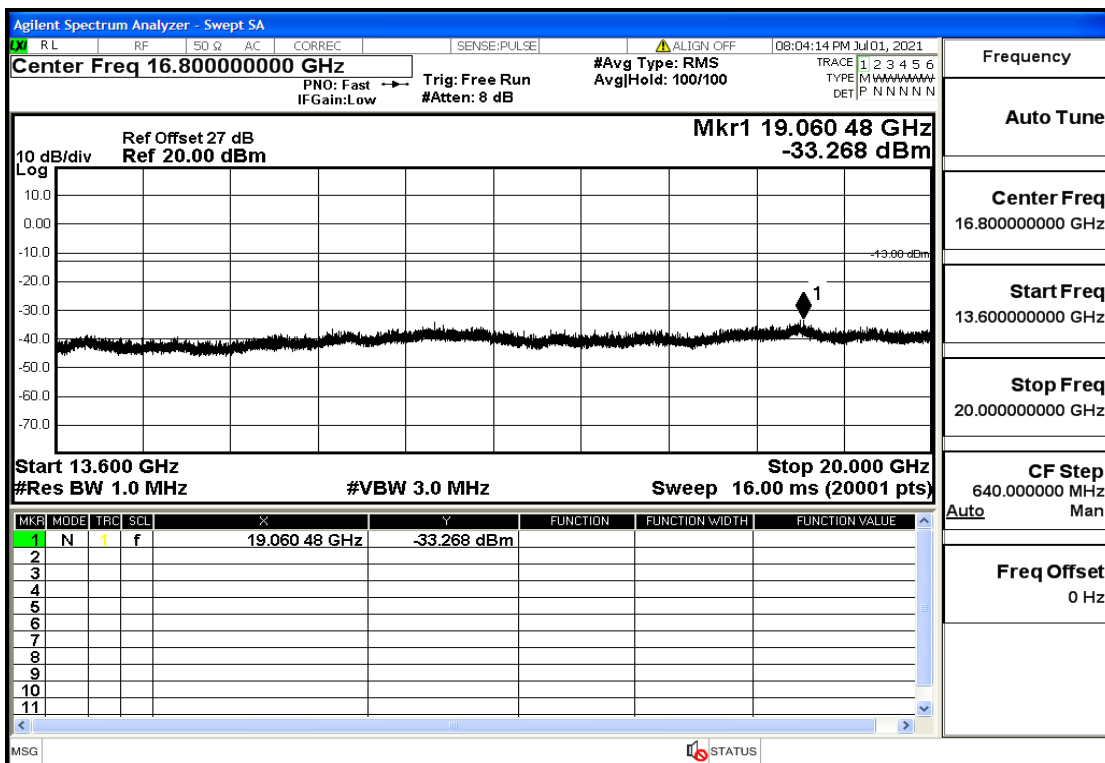

OB2-10-1855-QPSK-1#HIGH@13.6GHz-20GHz@Pass