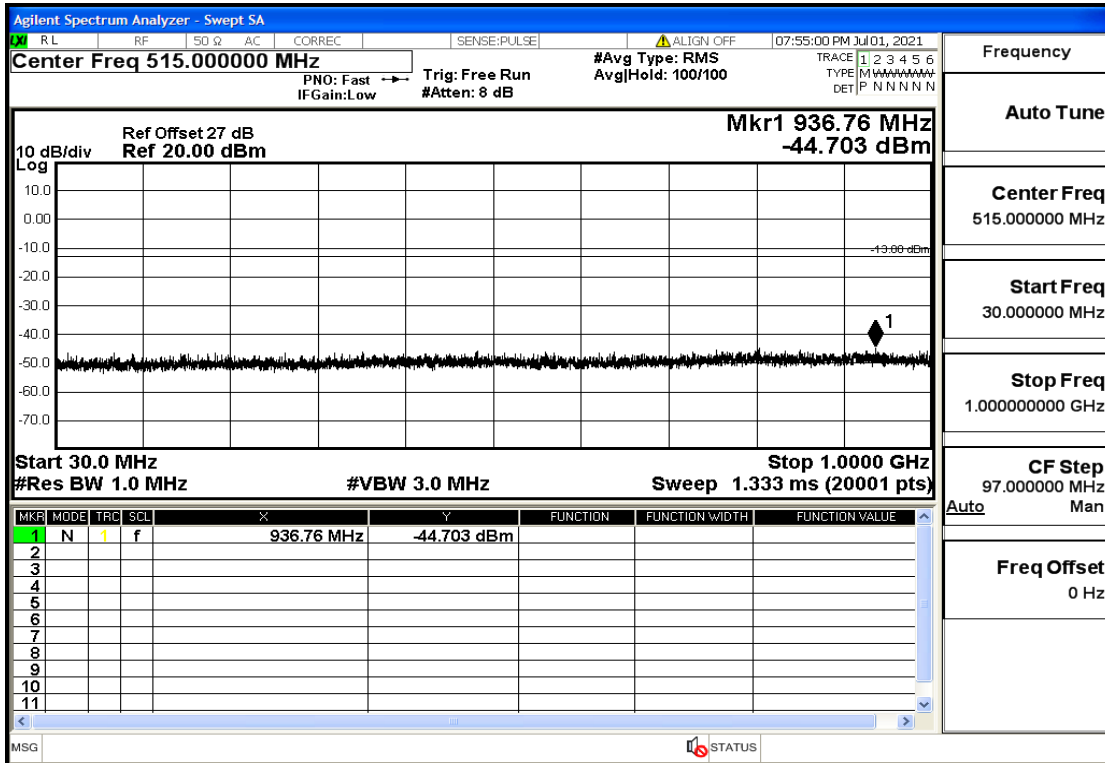

OB2-5-1907.5-QPSK-1#HIGH@30mHz-1GHz@Pass