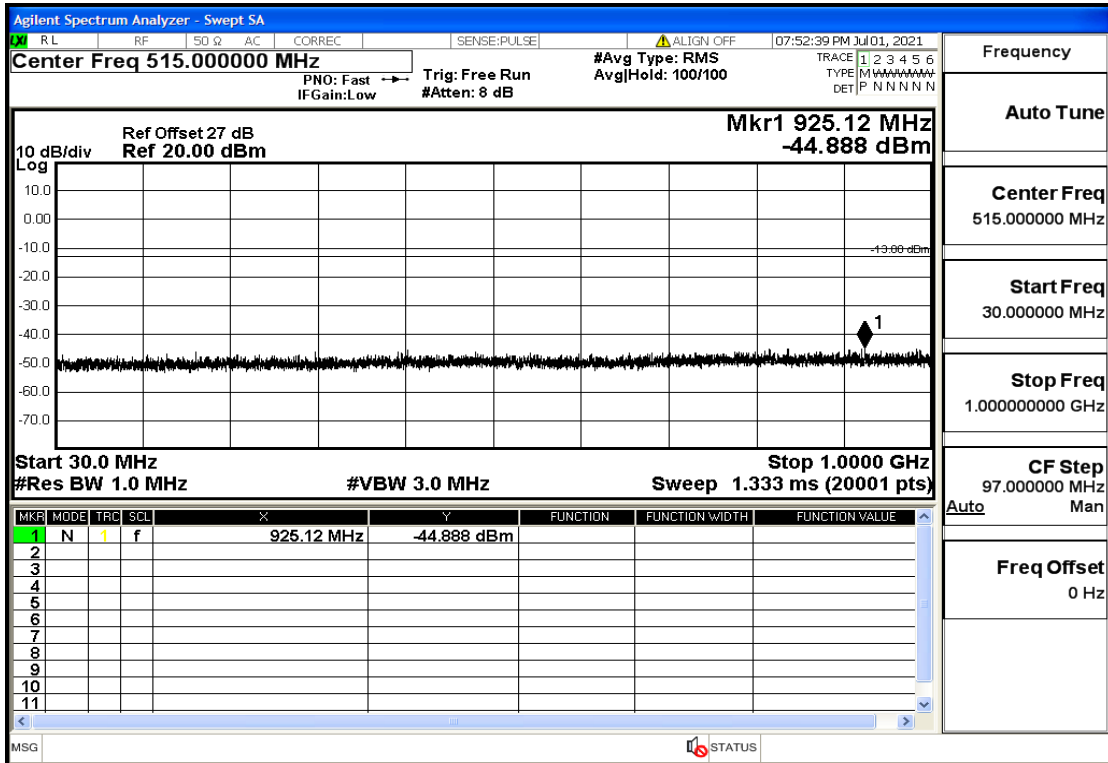

OB2-5-1880-QPSK-1#LOW@13.6GHz-20GHz@Pass

OB2-5-1880-QPSK-1#HIGH@30mHz-1GHz@Pass

OB2-5-1880-QPSK-1#HIGH@1GHz-7GHz@Pass

OB2-5-1880-QPSK-1#HIGH@7GHz-13.6GHz@Pass

OB2-5-1880-QPSK-1#HIGH@13.6GHz-20GHz@Pass

OB2-5-1907.5-QPSK-25#LOW@30mHz-1GHz@Pass