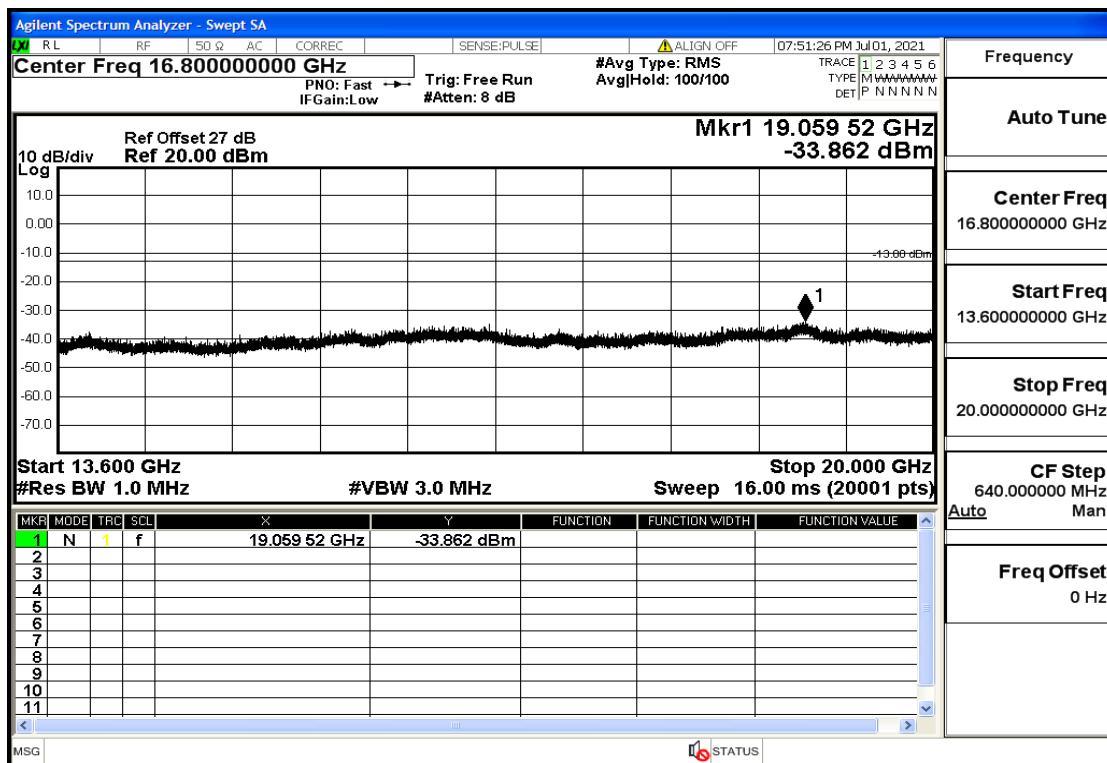

OB2-5-1880-QPSK-1#LOW@13.6GHz-20GHz@Pass

OB2-5-1880-QPSK-1#HIGH@30mHz-1GHz@Pass

OB2-5-1880-QPSK-1#HIGH@1GHz-7GHz@Pass

OB2-5-1880-QPSK-1#HIGH@7GHz-13.6GHz@Pass

OB2-5-1880-QPSK-1#HIGH@13.6GHz-20GHz@Pass

OB2-5-1907.5-QPSK-25#LOW@30mHz-1GHz@Pass