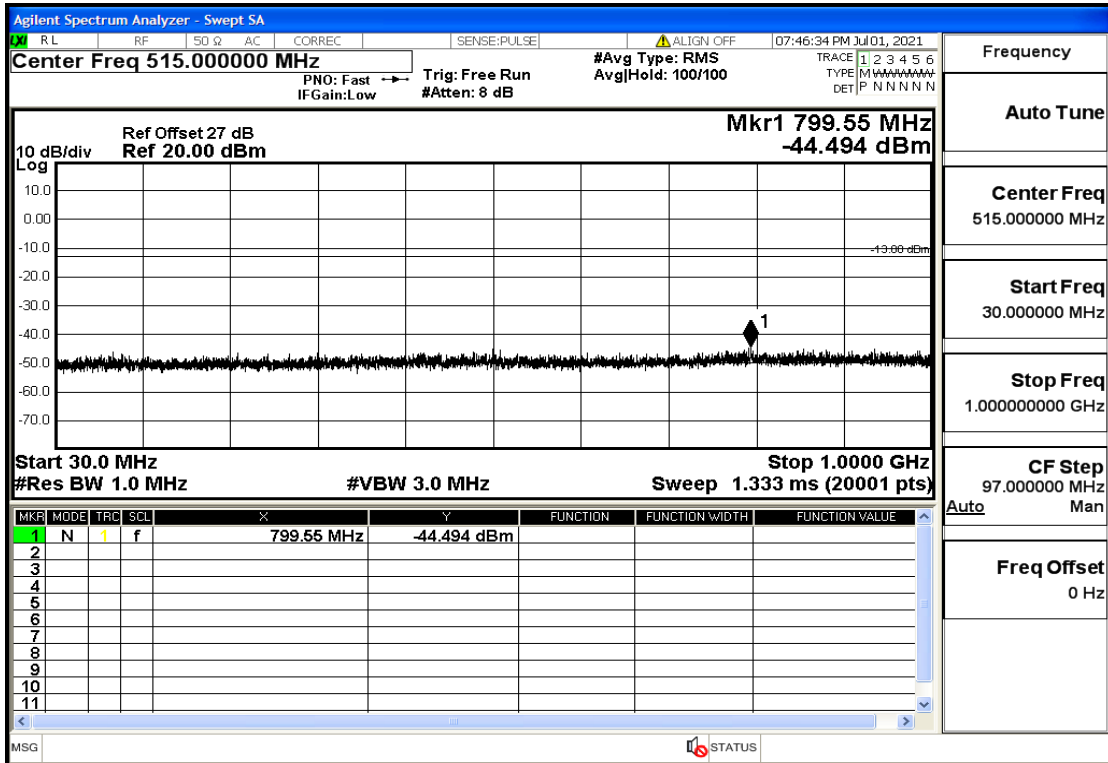

OB2-5-1852.5-QPSK-1#HIGH@30mHz-1GHz@Pass