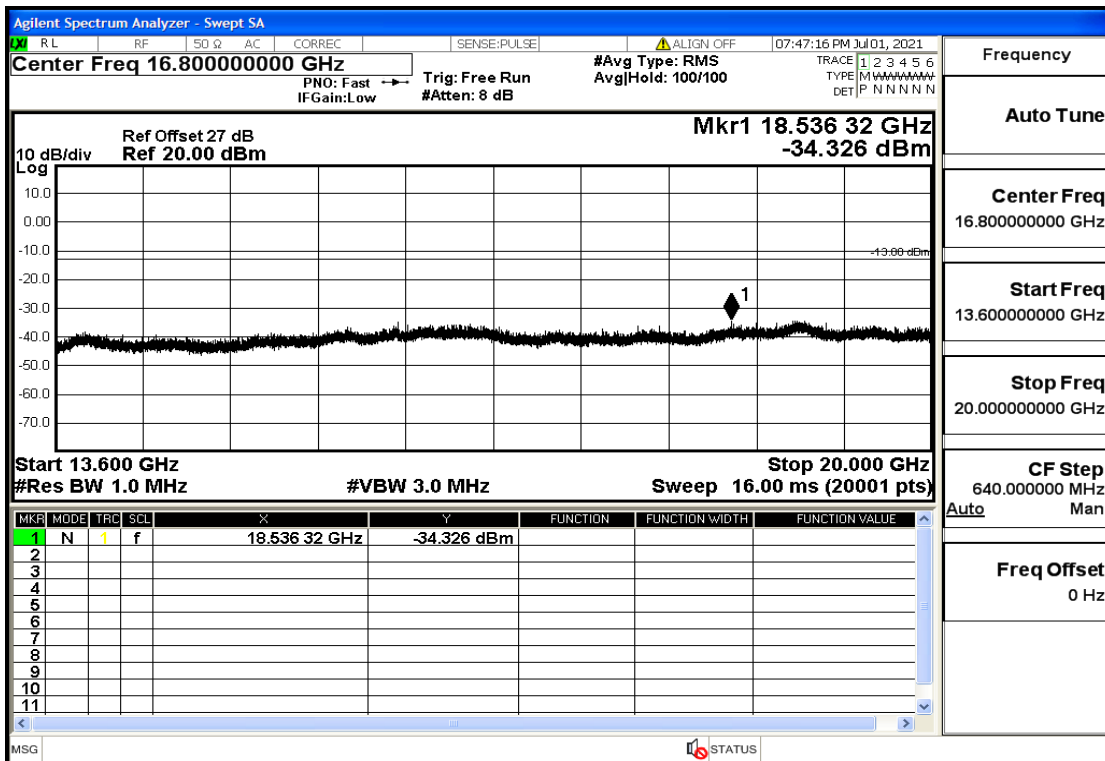

OB2-5-1852.5-QPSK-1#HIGH@30mHz-1GHz@Pass

OB2-5-1852.5-QPSK-1#HIGH@1GHz-7GHz@Pass

OB2-5-1852.5-QPSK-1#HIGH@7GHz-13.6GHz@Pass

OB2-5-1852.5-QPSK-1#HIGH@13.6GHz-20GHz@Pass

OB2-5-1880-QPSK-25#LOW@30mHz-1GHz@Pass