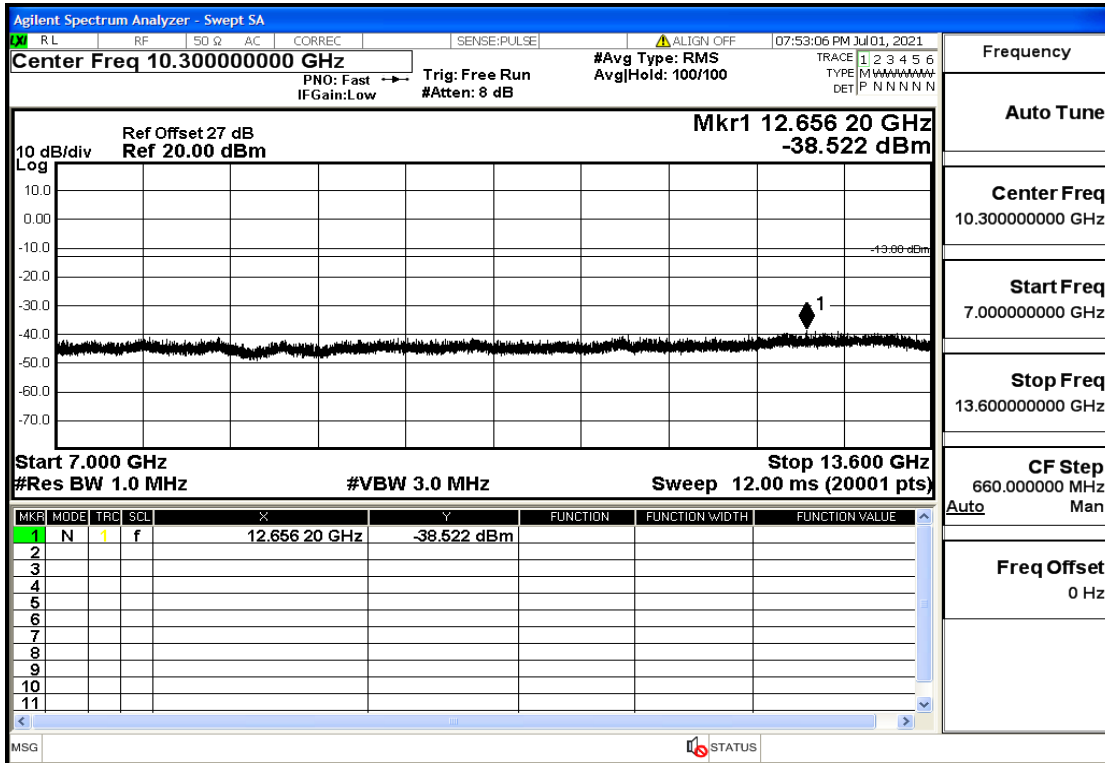

OB2-5-1907.5-QPSK-25#LOW@7GHz-13.6GHz@Pass