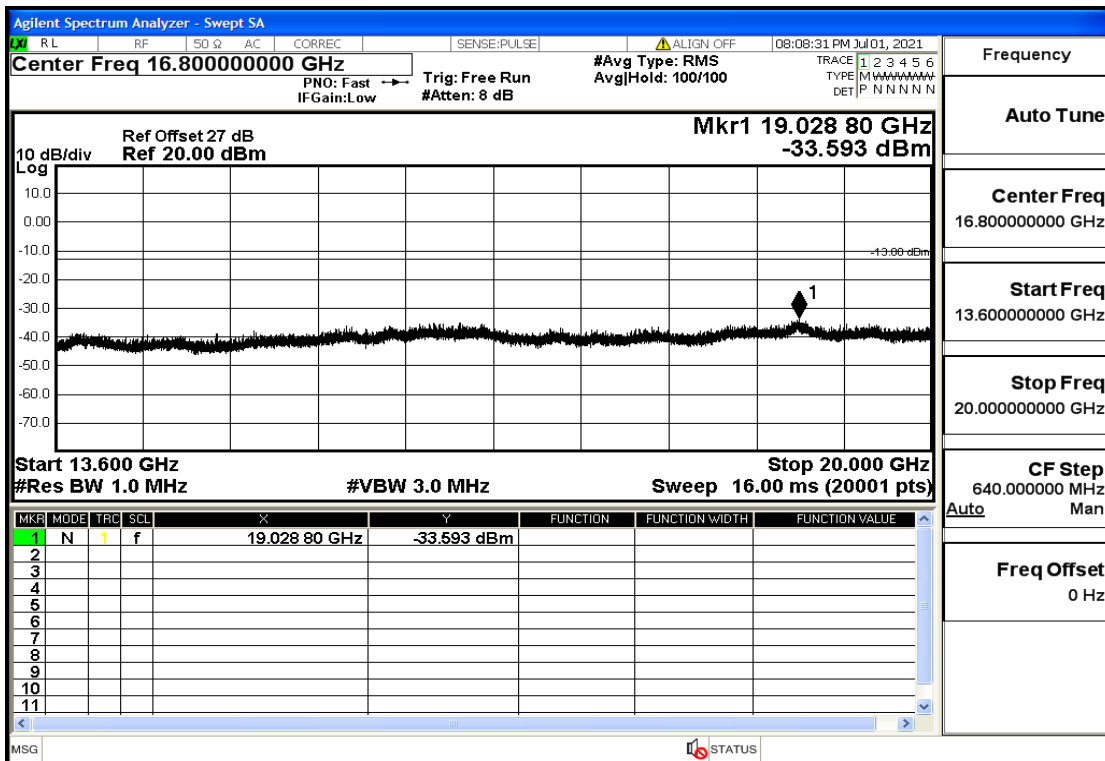

OB2-10-1880-QPSK-1#HIGH@13.6GHz-20GHz@Pass