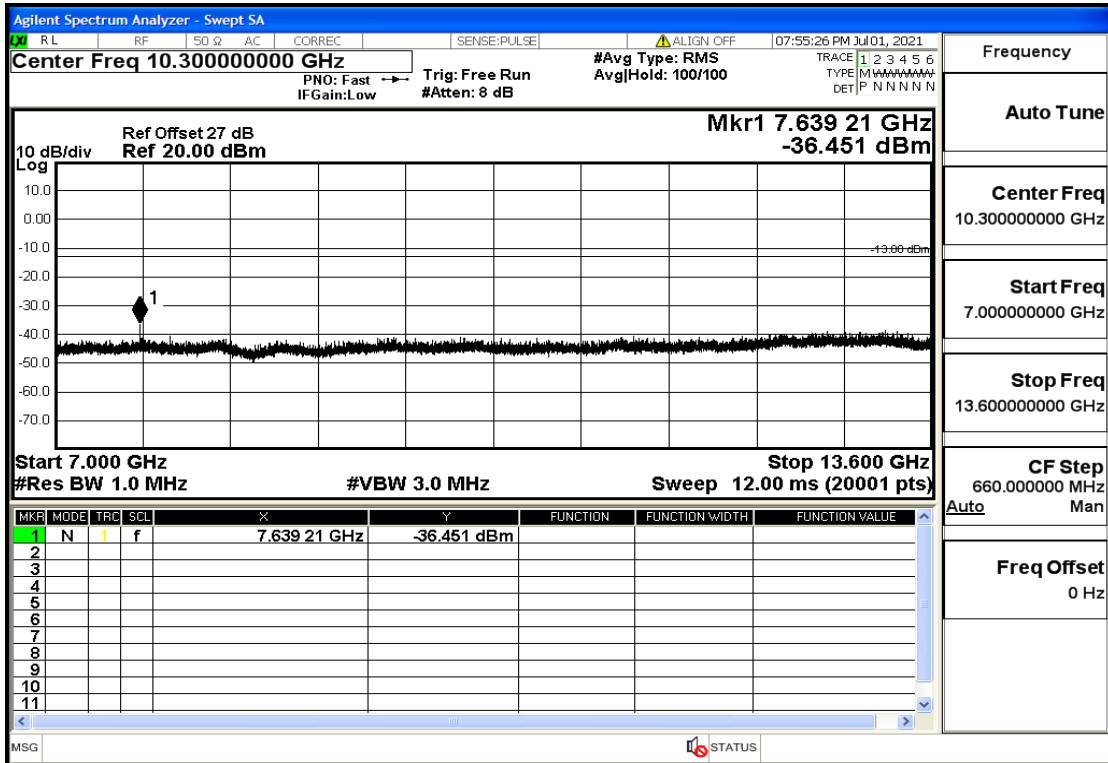

OB2-5-1907.5-QPSK-1#LOW@7GHz-13.6GHz@Pass

OB2-5-1907.5-QPSK-1#LOW@13.6GHz-20GHz@Pass

OB2-5-1907.5-QPSK-1#HIGH@30mHz-1GHz@Pass

OB2-5-1907.5-QPSK-1#HIGH@1GHz-7GHz@Pass

OB2-5-1907.5-QPSK-1#HIGH@7GHz-13.6GHz@Pass