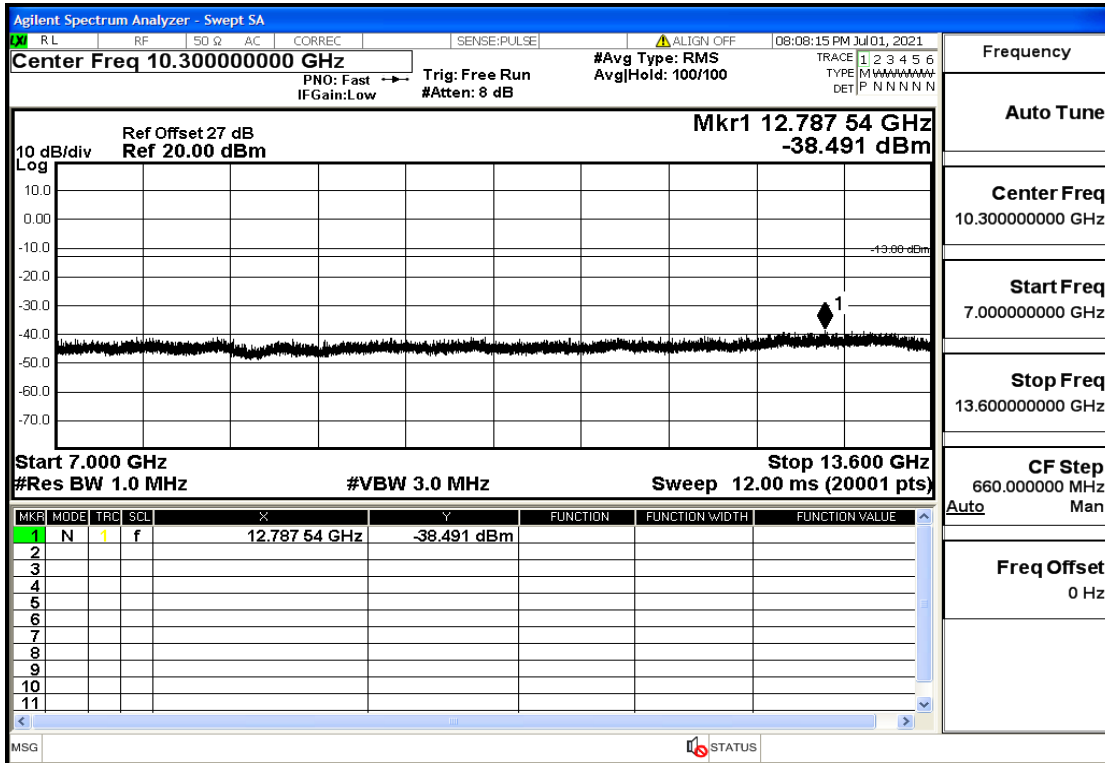

OB2-10-1880-QPSK-1#HIGH@7GHz-13.6GHz@Pass