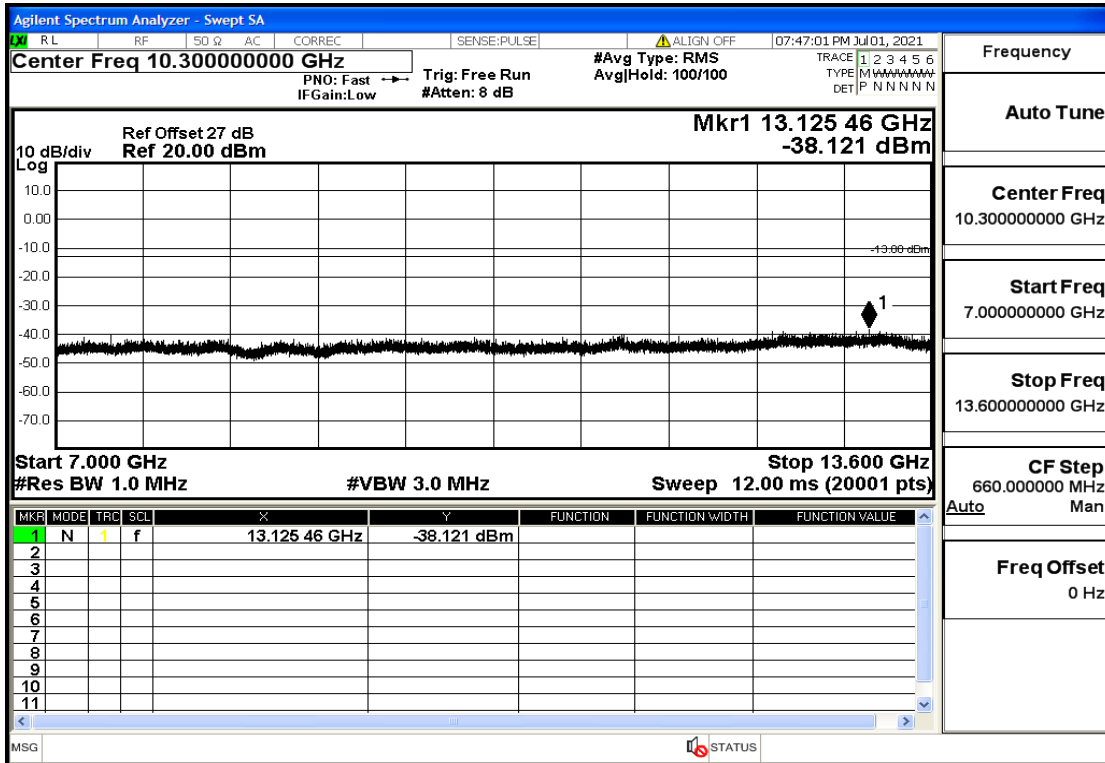

OB2-5-1852.5-QPSK-1#HIGH@7GHz-13.6GHz@Pass