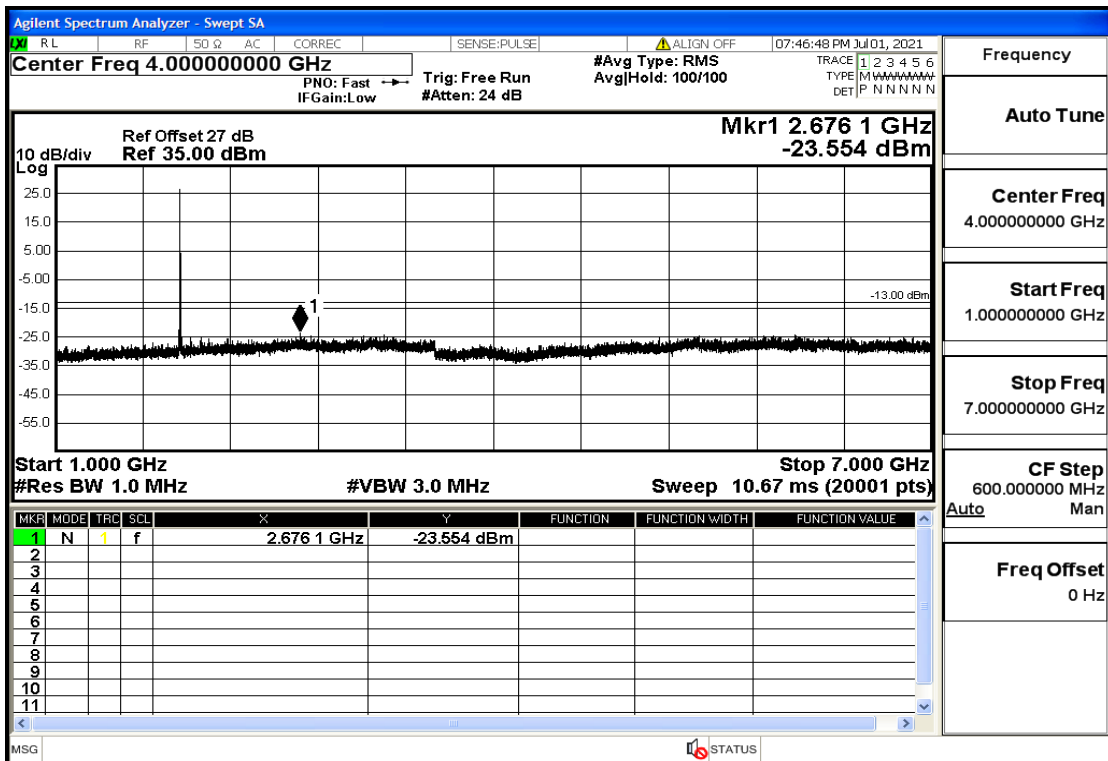

OB2-5-1852.5-QPSK-1#HIGH@1GHz-7GHz@Pass