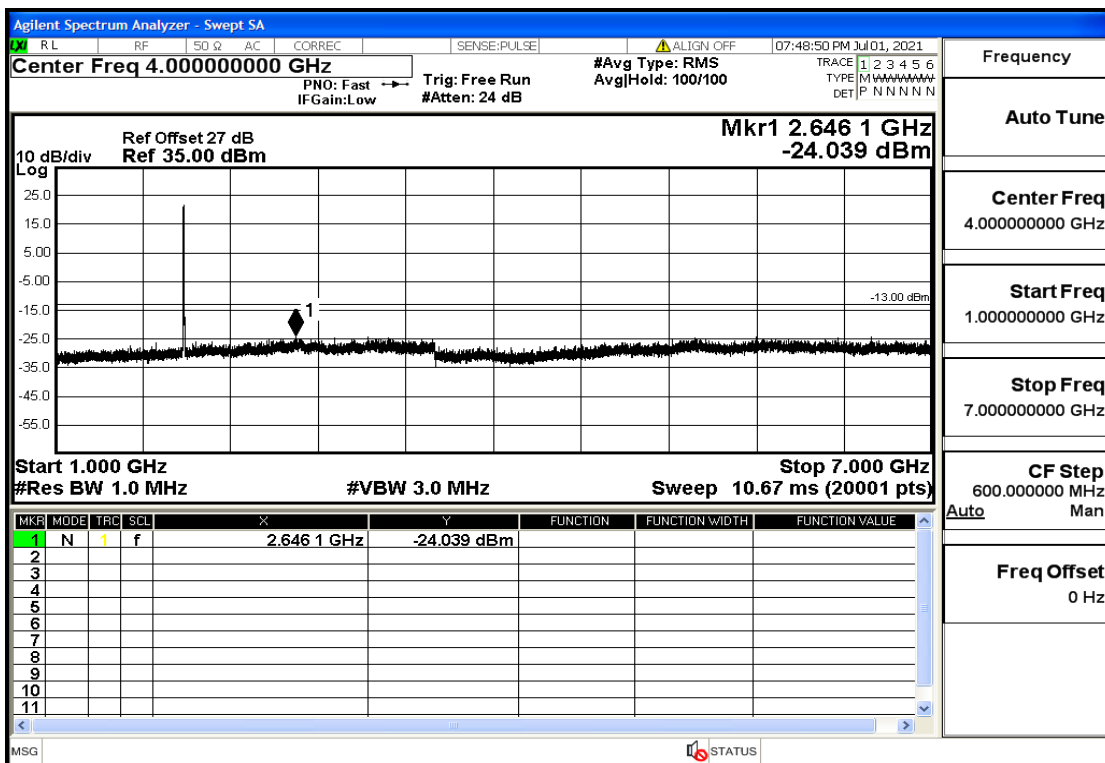

OB2-5-1880-QPSK-25#LOW@1GHz-7GHz@Pass