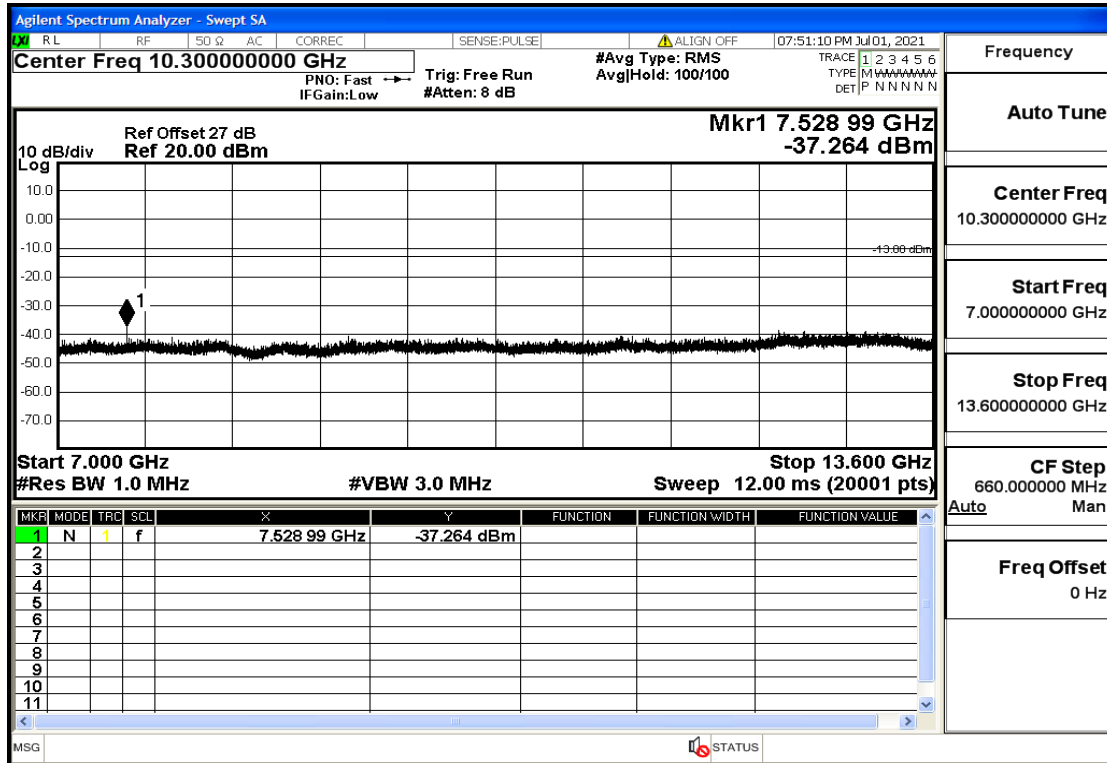

OB2-5-1880-QPSK-1#LOW@13.6GHz-20GHz@Pass

OB2-5-1880-QPSK-1#HIGH@30mHz-1GHz@Pass

OB2-5-1880-QPSK-1#HIGH@1GHz-7GHz@Pass

OB2-5-1880-QPSK-1#HIGH@7GHz-13.6GHz@Pass

OB2-5-1880-QPSK-1#HIGH@13.6GHz-20GHz@Pass

OB2-5-1907.5-QPSK-25#LOW@30mHz-1GHz@Pass