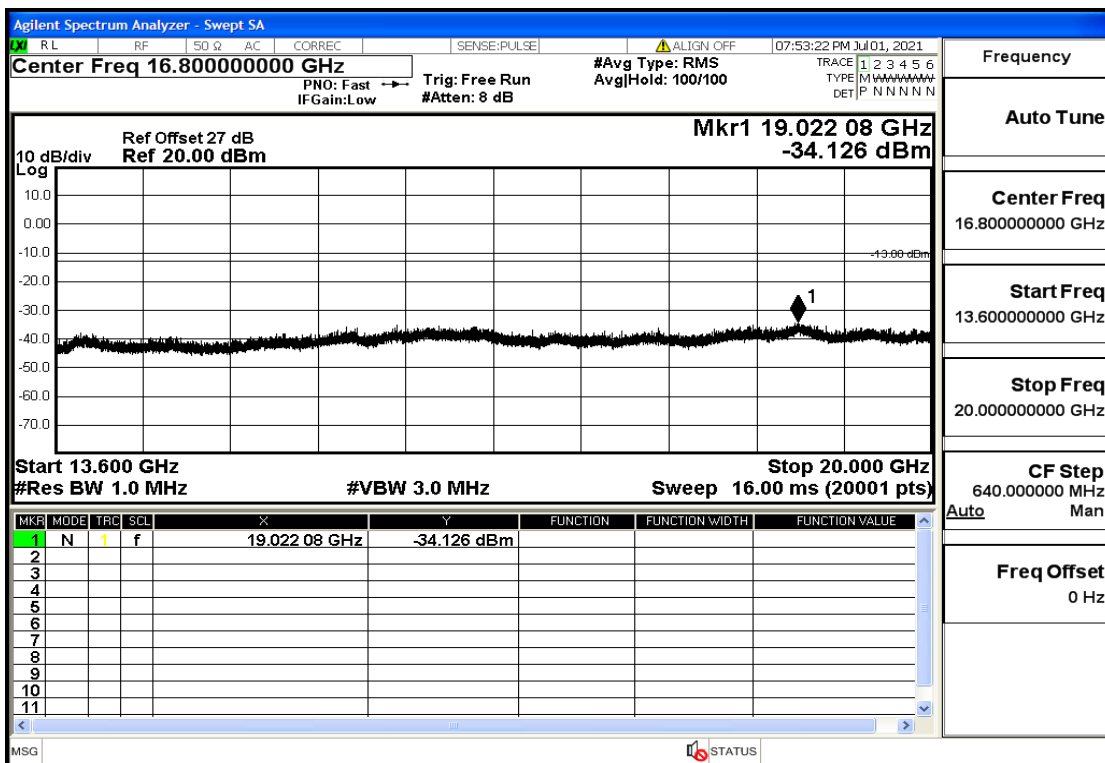

OB2-5-1907.5-QPSK-25#LOW@13.6GHz-20GHz@Pass