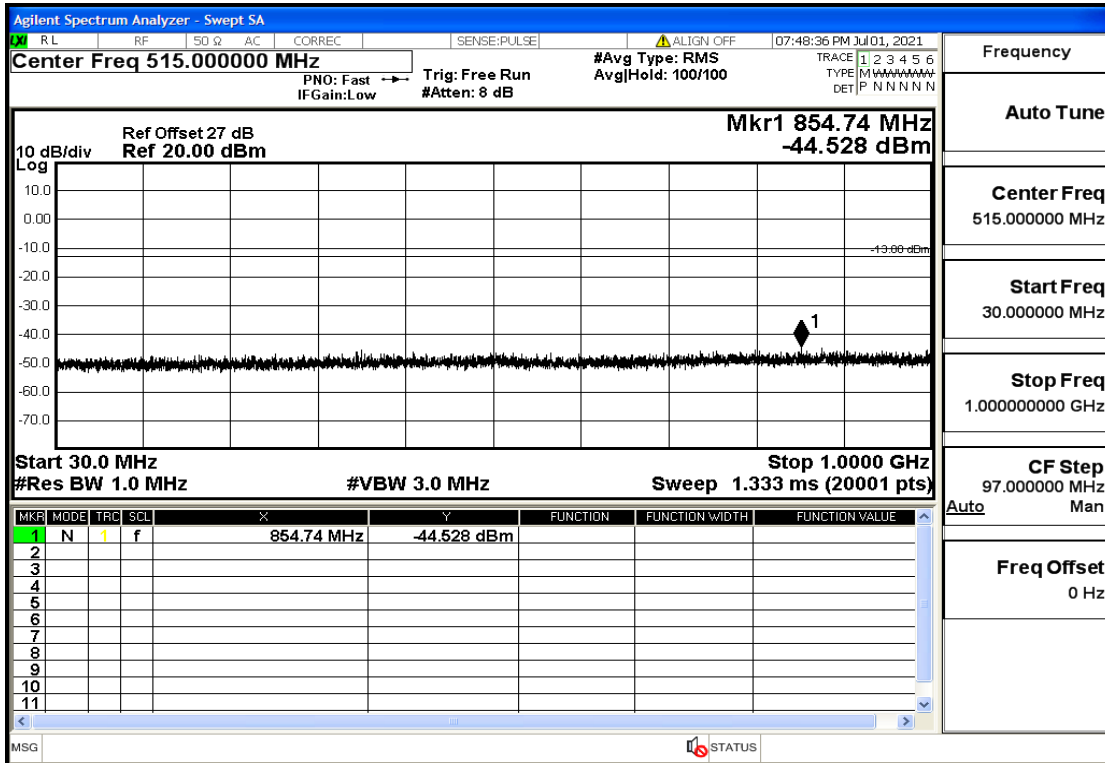

OB2-5-1852.5-QPSK-1#HIGH@30mHz-1GHz@Pass

OB2-5-1852.5-QPSK-1#HIGH@1GHz-7GHz@Pass

OB2-5-1852.5-QPSK-1#HIGH@7GHz-13.6GHz@Pass

OB2-5-1852.5-QPSK-1#HIGH@13.6GHz-20GHz@Pass

OB2-5-1880-QPSK-25#LOW@30mHz-1GHz@Pass