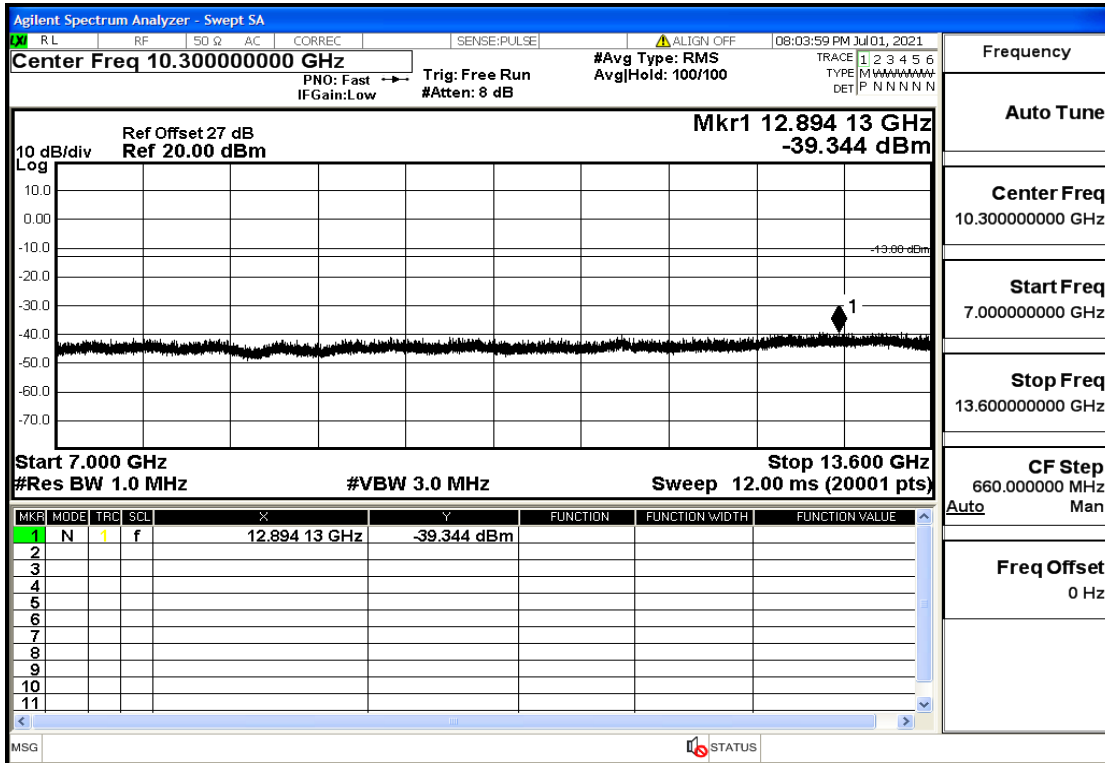

OB2-10-1855-QPSK-1#HIGH@7GHz-13.6GHz@Pass