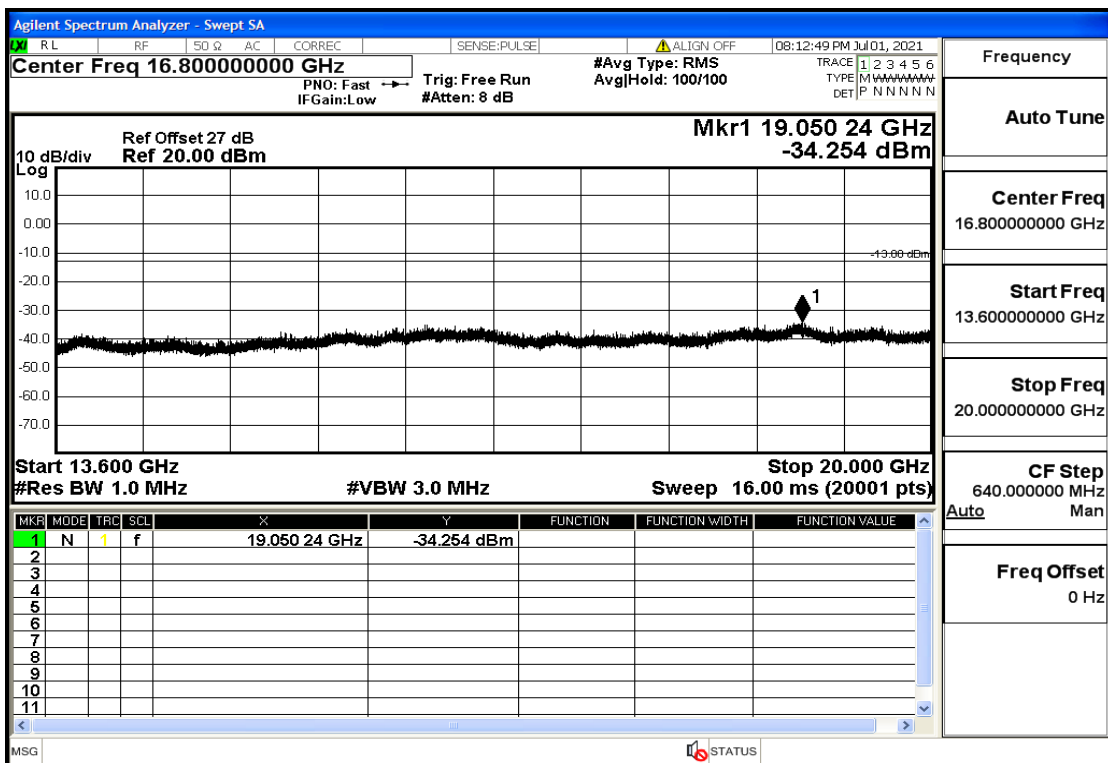

OB2-10-1905-QPSK-1#HIGH@13.6GHz-20GHz@Pass