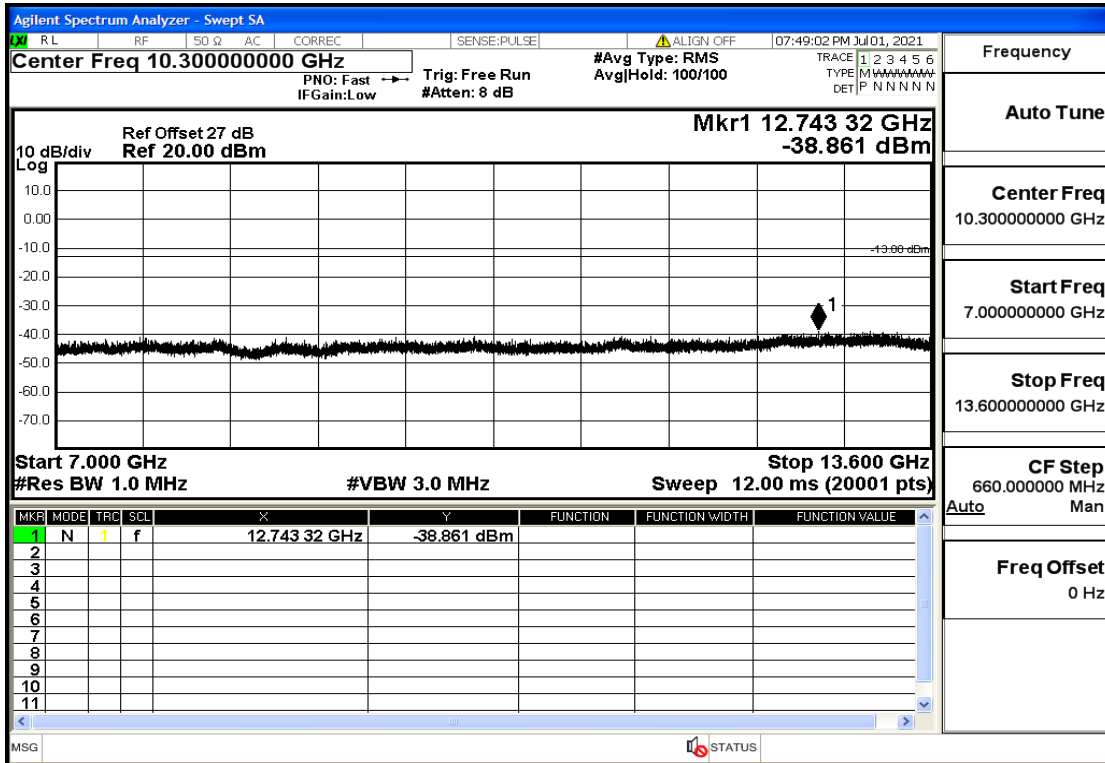

OB2-5-1880-QPSK-25#LOW@7GHz-13.6GHz@Pass