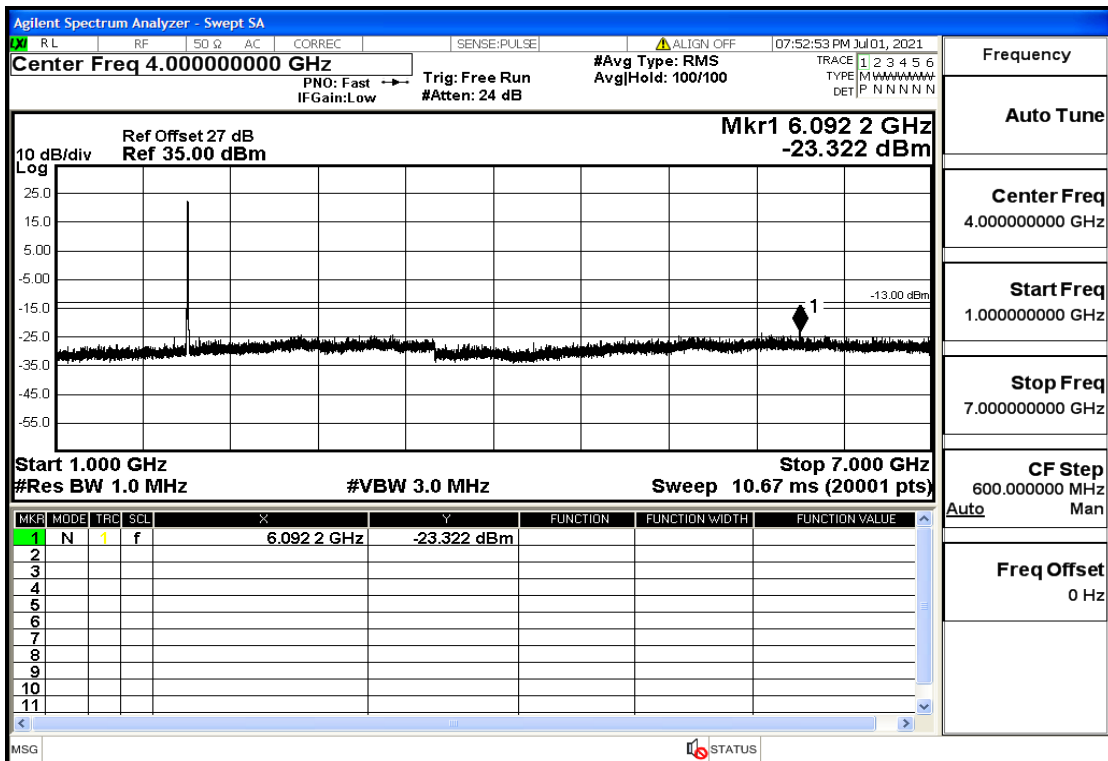

OB2-5-1907.5-QPSK-25#LOW@1GHz-7GHz@Pass