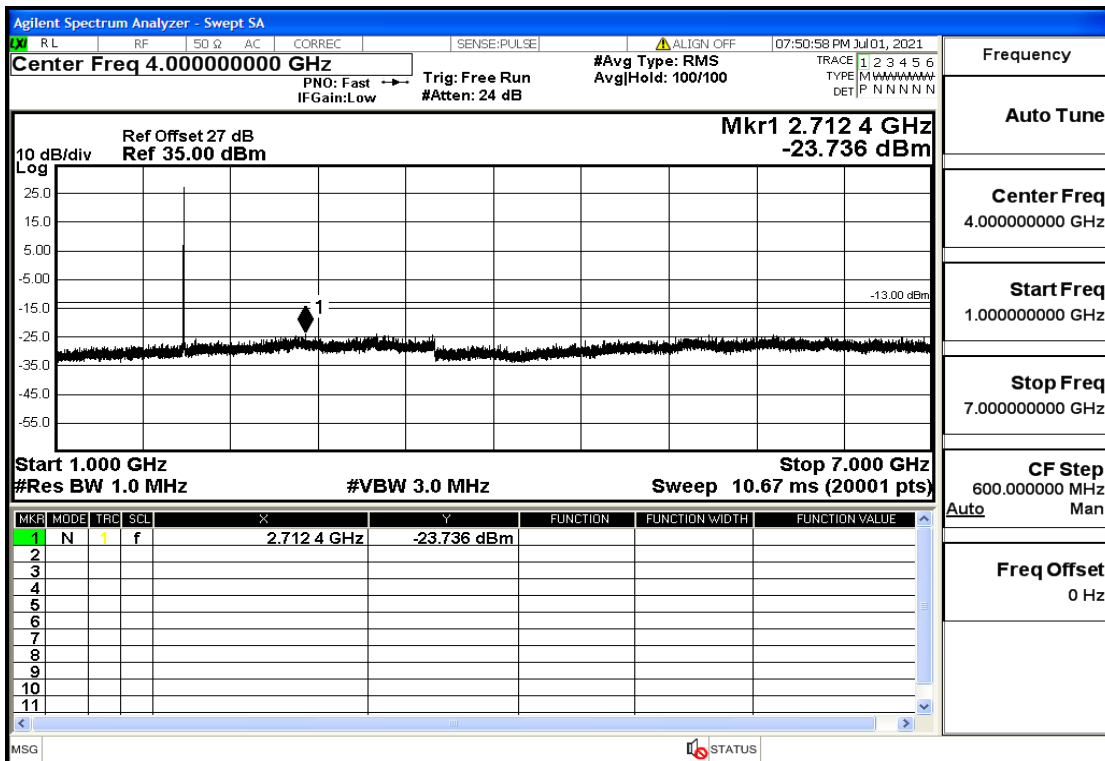

OB2-5-1880-QPSK-1#LOW@13.6GHz-20GHz@Pass

OB2-5-1880-QPSK-1#HIGH@30mHz-1GHz@Pass

OB2-5-1880-QPSK-1#HIGH@1GHz-7GHz@Pass

OB2-5-1880-QPSK-1#HIGH@7GHz-13.6GHz@Pass

OB2-5-1880-QPSK-1#HIGH@13.6GHz-20GHz@Pass

OB2-5-1907.5-QPSK-25#LOW@30mHz-1GHz@Pass